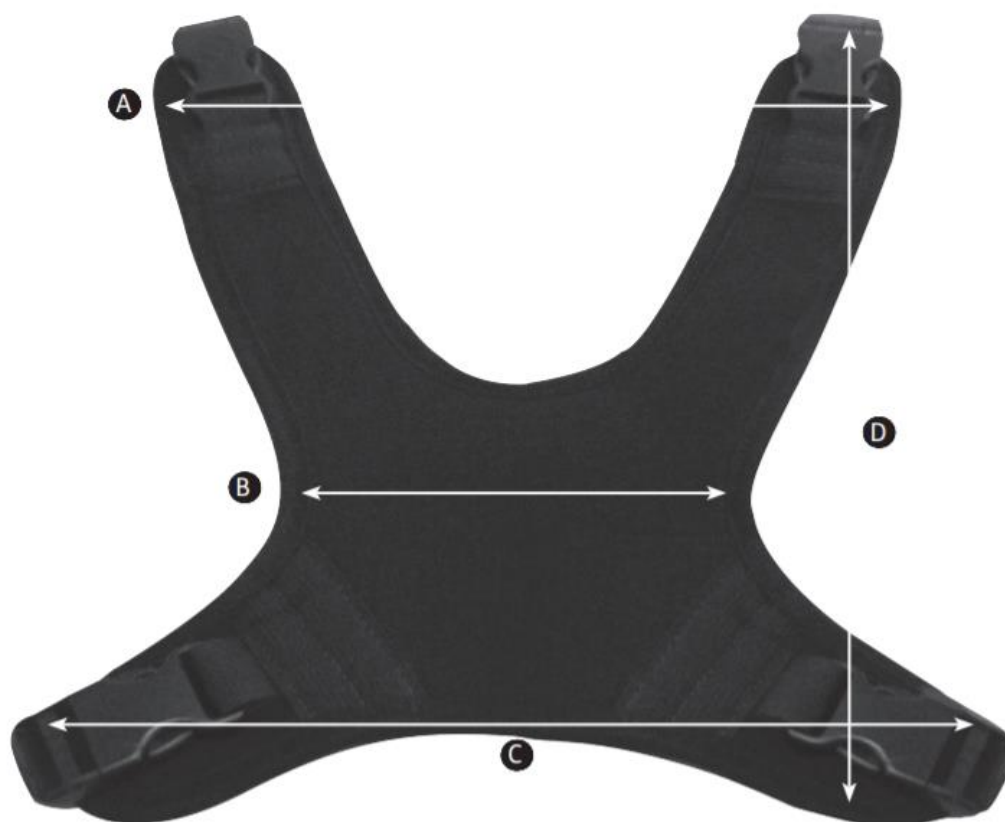

## Butterfly Harness Size Guide

<u>Code</u>	<u>Description</u>	<u>A</u>	<u>B</u>	<u>C</u>	<u>D</u>
155-N001-L600	Small Butterfly Harness	210mm	120mm	195mm	250mm
155-N001-L601	Medium Butterfly Harness	250mm	130mm	220mm	280mm
155-N001-L602	Large Butterfly Harness	290mm	150mm	260mm	350mm
155-N001-L603	Extra Large Butterfly Harness	350mm	180mm	320mm	420mm