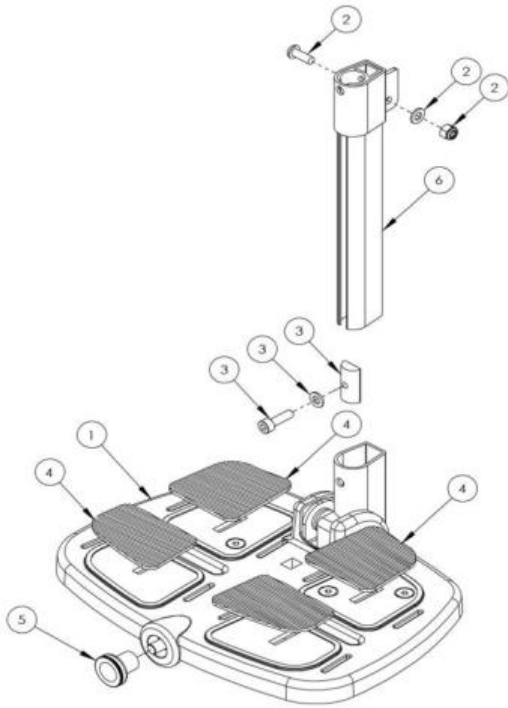

LECKEY®

Squiggles Seat Footplate Assembly 120-639

Pos.	Leckey Sales Code	Item Codes	Description	Min. Order Qty	Available for Sale
1	120-639		Footplate Assembly	1	✓
2		SP-1019	Leg Extension Bolt Kit	50	✓
3		120-9015	Calf Locking Assy	20	✓
4	120-214		Footplate Pad Kit	1	✓
5		SF85	Elesa Knurled Knob M8	20	✓
6		120-700	Leg Extension Assy	1	✓

Order SI12, SI04, SJ94
Order 120-235, S112, SJ62

Order SF85