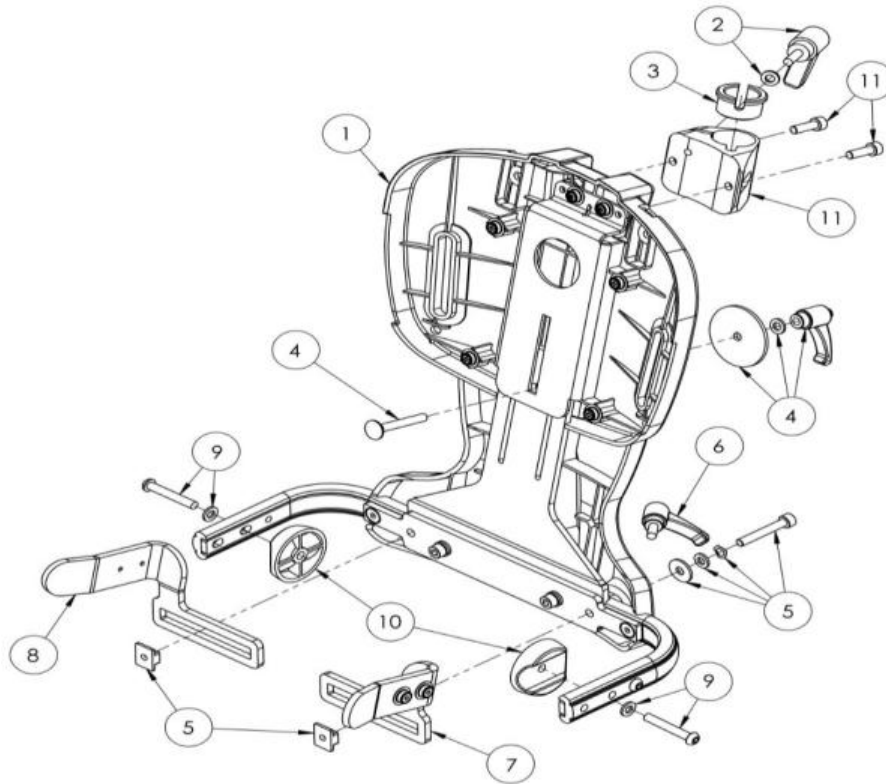

LECKEY^o

Squiggles Seat Backrest Assembly 120-645

Pos.	Leckey Sales Code	Item Codes	Description	Min. Order Qty	Available for Sale
1	120-645		Backrest Assembly	1	✓
2	SP-1020		Head Support Ratchet Assembly	1	✓
3	118-166		Head Support Collar	1	✓
4	120-9002		Backrest Adjustment Assembly	1	✓
5	120-9003		Hip Guide Locking Assembly	1	✓
6	SF101		M6 Male Ratchet Handle	1	✓
7	120-678		Hip Guide Bracket Assembly LHS	1	✓
8	120-679		Hip Guide Bracket Assembly RHS	1	✓
9	SP-1014		Seatbase Attachment Screw Kit	1	✓
10	120-190		Backrest Pivot Mould	1	✓
11	120-9005		Whitmayer Casting Assembly	1	✓