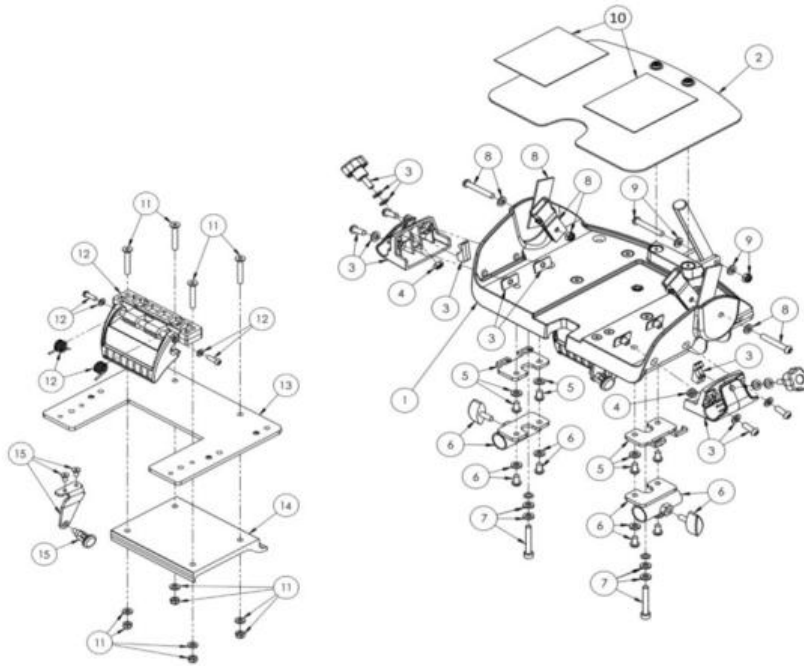

LECKEY^o

Squiggles Seat Interface & Static Seatbase Assembly 120-666

Pos.	Leckey Sales Code	Item Codes	Description	Min. Order Qty	Available for Sale
1	120-666		Interface and Static Base Assembly	1	✓
2		120-851	Seatbase Shelf	1	✗
3		120-9006	Tray Holder Assembly	1	✓
4		120-9007	Tray Holder Knob Assembly	30	✓
5		120-9008	Long Sitting Spacer Plate Assembly	1	✗
6		120-9009	Long Sitting Receiver Bracket Assembly	1	✗
7		SP-1012	Sliding Seatbase Attachment Screw Kit	1	✗
8		120-9011	Seatbase & Strap Attachment Kit	1	✓
9		SP-1013	Back Angle Bar Screw Kit	50	✓
10		120-9013	Seatbase Shelf Velcro Kit	1	✗
11		SP-1018	Interface Attachment Screw Kit	50	✓
12		120-9016	Interface Handle Assy	1	✗
13		120-387	Interface Aluminium Plate	1	✗
14		120-326	Interface Plate	1	✗
15		120-9017	Interface Pin Assy	1	✗

Order 120-152, SI04, SL25, SL02, 120-246
Order SF81, SL25
117-749, 120-761, SJ92, SI12, SI04
Order SJ92, SI12, SI04
Order SI20, SI12, SI04