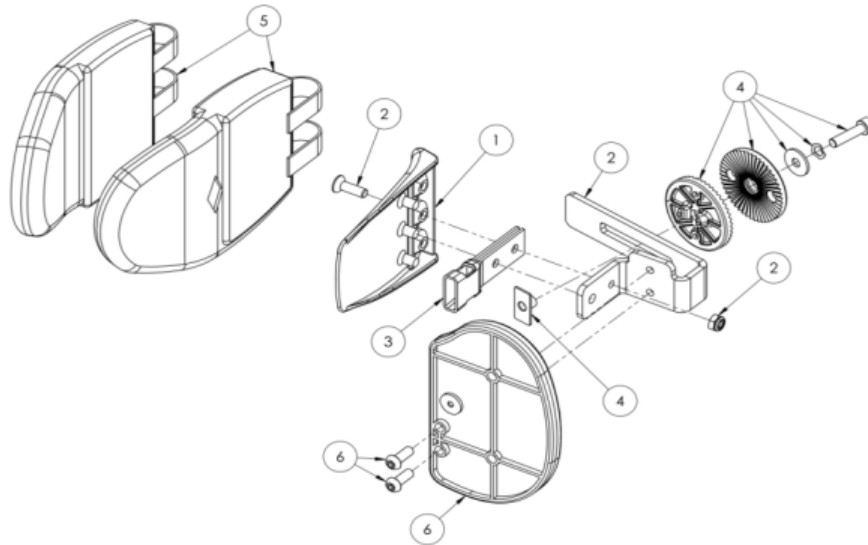

LECKEY^o

Squiggles Seat Protraction Pad Assembly 120-954

Pos.	Leckey Sales Code	Item Codes	Description	Min. Order Qty	Available for Sale
1	118-049		Lateral	1	*
2		120-9056	Protraction Bracket Assy (RHS)	1	*
		120-9057	Protraction Bracket Assy (LHS)	1	*
3	117-700		Harness Buckle Attachment	1	✓
4	120-9027		Angle Lock Assy	1	✓
5	120-838-01		Lateral Cover Set - Green	1	*
		120-838-02	Lateral Cover Set - Orange	1	*
		120-838-03	Lateral Cover Set - Blue	1	*
		120-838-04	Lateral Cover Set - Pink	1	*
6		120-9058	Protraction Assy (with cover)	1	*

Order 117-138, SL36, SL66, SJ170, SJ17