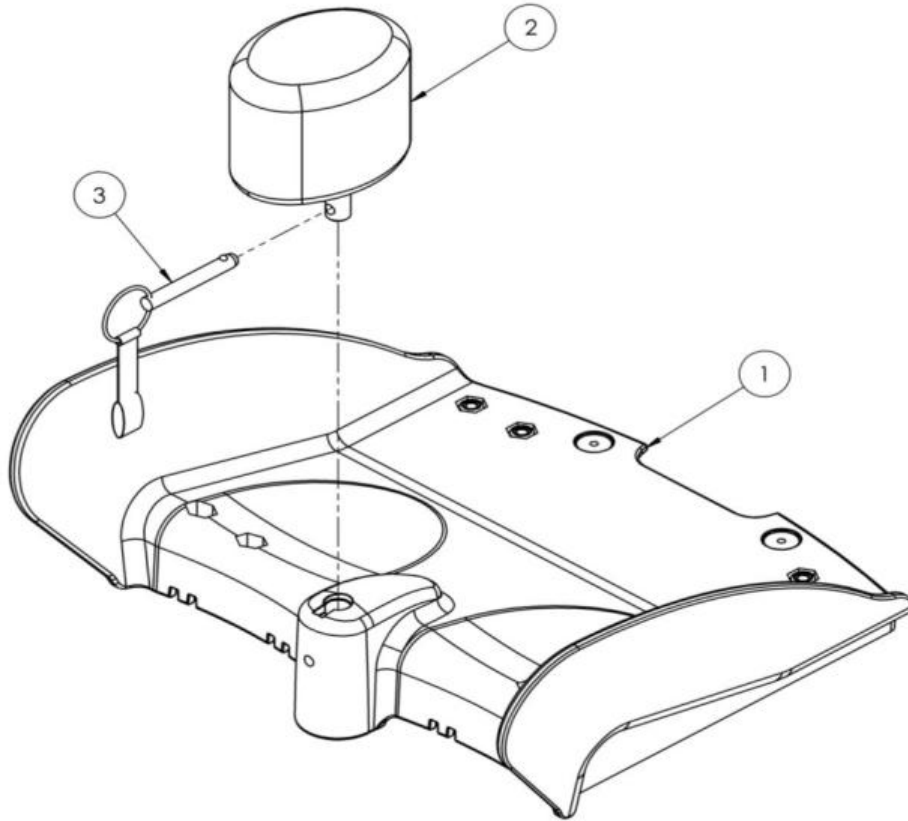

LECKEY^o

Squiggles Seat Sliding Seatbase Assembly - 120-634

Pos.	Leckey Sales Code	Item Codes	Description	Min. Order Qty	Available for Sale
1	120-634		Sliding SeatBase Assembly	1	✓
2	120-641		Pommel, Pin & Lanyard Complete Assembly	1	✓
3		120-162	Pin & Lanyard	1	✓