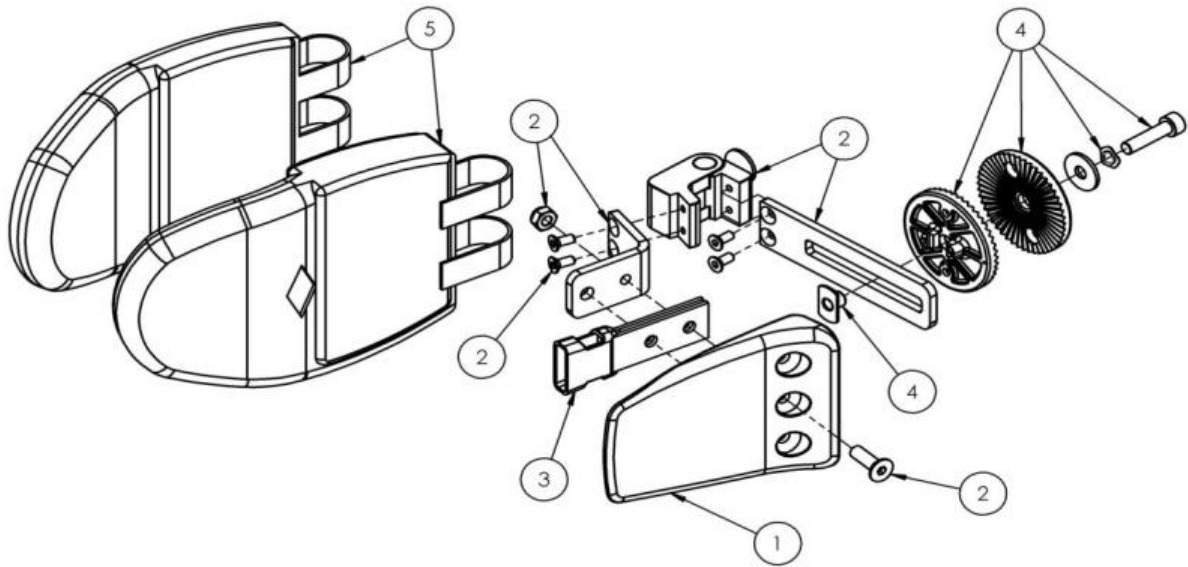

LECKEY®

Squiggles Seat Flipaway Lateral Assembly 120-855

Pos.	Leckey Sales Code	Item Codes	Description	Min. Order Qty	Available for Sale
1	120-855		Flipaway Lateral Support Hardware	1	✓
2	120-9035		Lateral Bracket & Screw Assembly	1	✗
3	117-700		Harness Buckle Attachment	30	✓
4	120-9027		Angle Lock Assy	30	✓
5	120-838-01		Lateral Cover Set - Green	1	✓
	120-838-02		Lateral Cover Set - Orange	1	✓
	120-838-03		Lateral Cover Set - Blue	1	✓
	120-838-04		Lateral Cover Set - Pink	1	✓