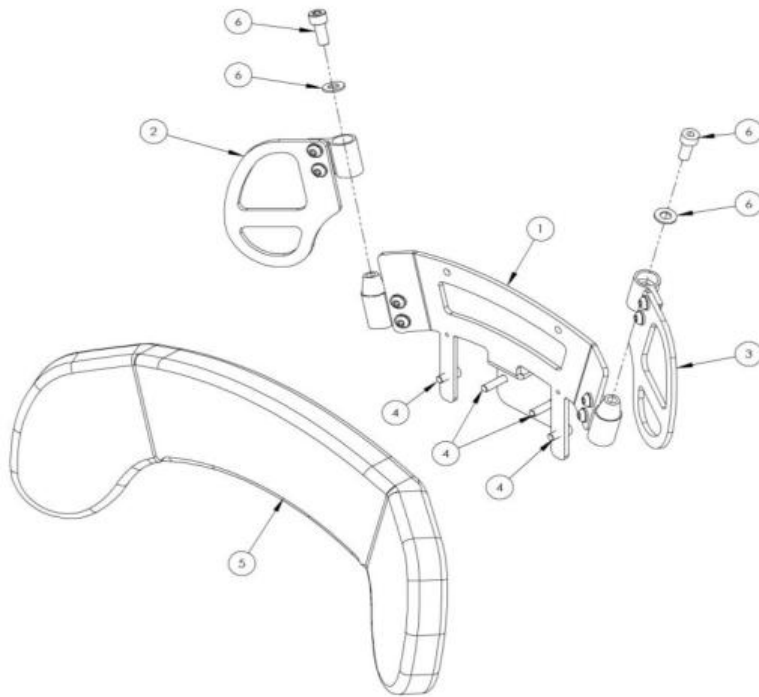

LECKEY^o

Squiggles Seat Shoulder Support Assembly 120-702

Pos.	Leckey Sales Code	Item Codes	Description	Min. Order Qty	Available for Sale
	120-702		Top level assembly (No covers)		
1		120-9021	Shoulder Centre Plate Assembly	1	✗
2		120-9022	Shoulder Wing Plate Assembly RH	1	✗
3		120-9023	Shoulder Wing Plate Assembly LH	1	✗
4		SP-1015	Shoulder Attachment Bolt Kit	50	✓
5	120-828-01		Shoulder Cushion - Green	1	✗
	120-828-02		Shoulder Cushion - Orange	1	✗
	120-828-03		Shoulder Cushion - Blue	1	✗
	120-828-04		Shoulder Cushion - Pink	1	✗
6		SP-1016	Taperlock Adjustment Bolt Kit	50	✓

Order SJ17, SJ60

Order SJ98, SJ14