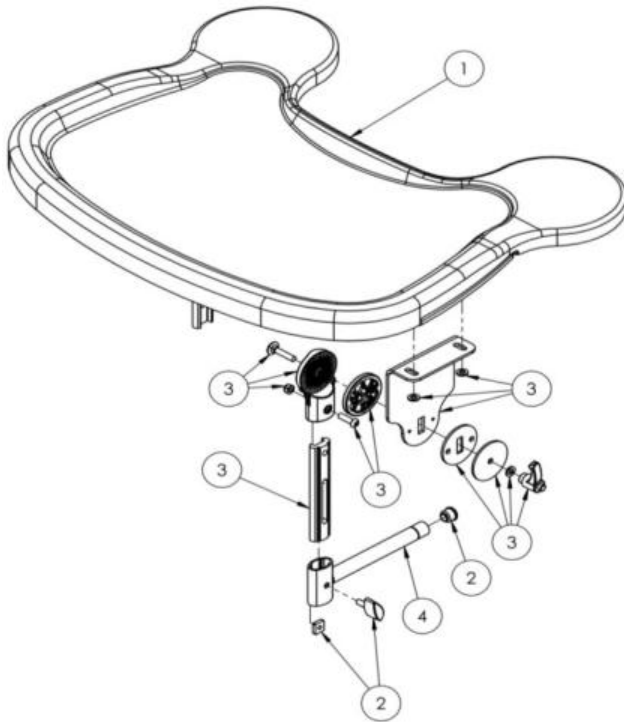

LECKEY^o

Squiggles Seat Tray Assembly 120-672 or 120-688 (extended)

Pos.	Leckey Sales Code	Item Codes	Description	Min. Order Qty	Available for Sale
	120-672		Tray Assembly	1	✓
1	120-688		Ext. Height Tray Assembly	1	✓
2		120-9038	Tray Adjustment Kit	1	✓
3		120-671	Tray Height Adjustment Assembly	1	✗
4		120-638	Tray Depth Adjustment Assembly	1	✗

Order 117-268, SF48, SF51