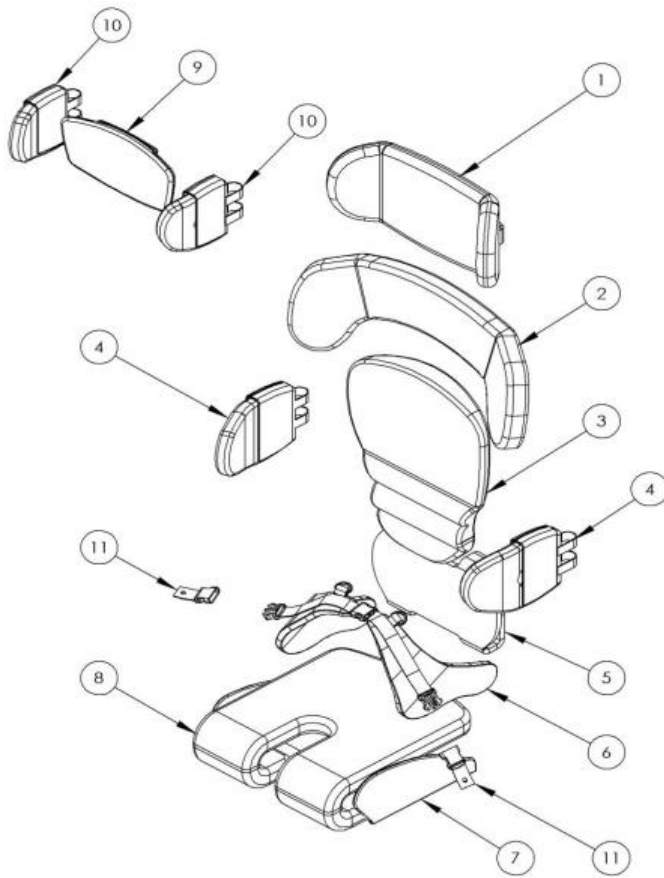

## Squiggles Seat Upholstery - various

Pos.	Leckey Sales Code	Item Codes	Description	Min. Order Qty	Available for Sale
1	137-800-01		Contoured Head Support Cushion - Green	1	✓
	137-800-02		Contoured Head Support Cushion - Orange	1	✓
	137-800-03		Contoured Head Support Cushion - Blue	1	✓
	137-800-04		Contoured Head Support Cushion - Pink	1	✓
	137-800-05		Contoured Head Support Cushion -Black	1	✓
2	120-828-01		Shoulder Support Cushion - Green	1	✓
	120-828-02		Shoulder Support Cushion - Orange	1	✓
	120-828-03		Shoulder Support Cushion - Blue	1	✓
	120-828-04		Shoulder Support Cushion - Pink	1	✓