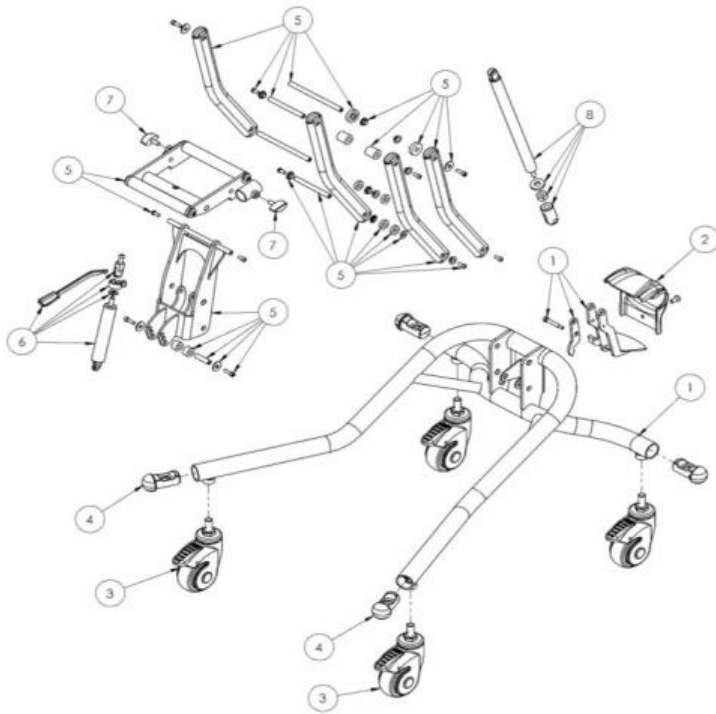

LECKEY^o

Squiggles Seat Hi-Low Chassis 120-800

Pos.	Leckey Sales Code	Item Codes	Description	Min. Order Qty	Available for Sale
1	120-800		Squiggles Chassis Assembly	1	✓
2		120-371	Chassis Rear Moulding	1	✓
3	IA34		Castor	1	✓
4		118-160	Castor Tube Insert	20	✓
5	120-802		Chassis Arm Assembly	1	✓
6	120-812		Bansback Tilt Spring Assembly	1	✓
7		SF19	Locking Key (M8 X 16)	50	✓
8	120-811		Lift Spring Assembly	1	✓

Order SJ220