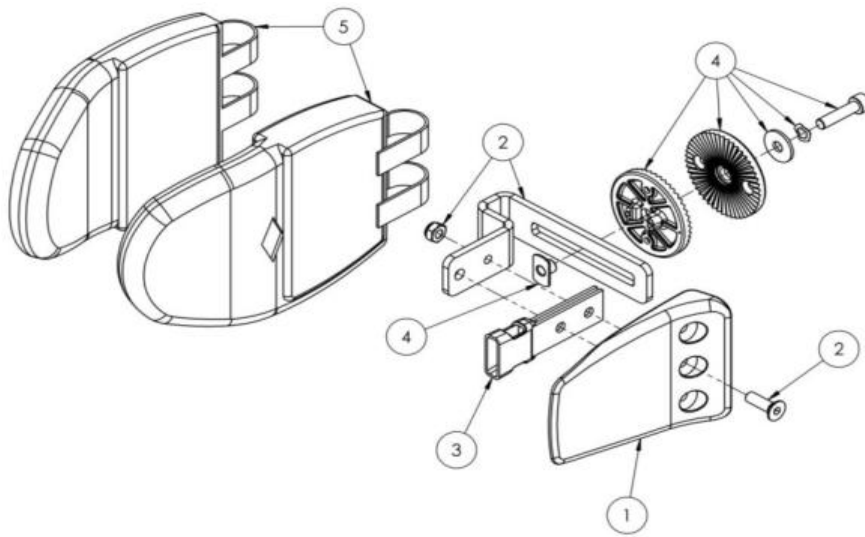

LECKEY°

Squiggles Seat Rigid Lateral Assembly 120-656

Pos.	Leckey Sales Code	Item Codes	Description	Min. Order Qty	Available for Sale
	120-656		Top Level Assembly (No covers)		
1		118-049	Lateral	1	✘
2		120-9032	Lateral Bracket & Screw Assembly	1	✘
3		117-700	Harness Buckle Attachment	1	✓
4		120-9027	Angle Lock Assy	1	✓
5	120-838-01		Lateral Cover Set - Green	1	✓
	120-838-02		Lateral Cover Set - Orange	1	✓
	120-838-03		Lateral Cover Set - Blue	1	✓
	120-838-04		Lateral Cover Set - Pink	1	✓

Order 117-138, SL36, SL66, SJ170, SJ17