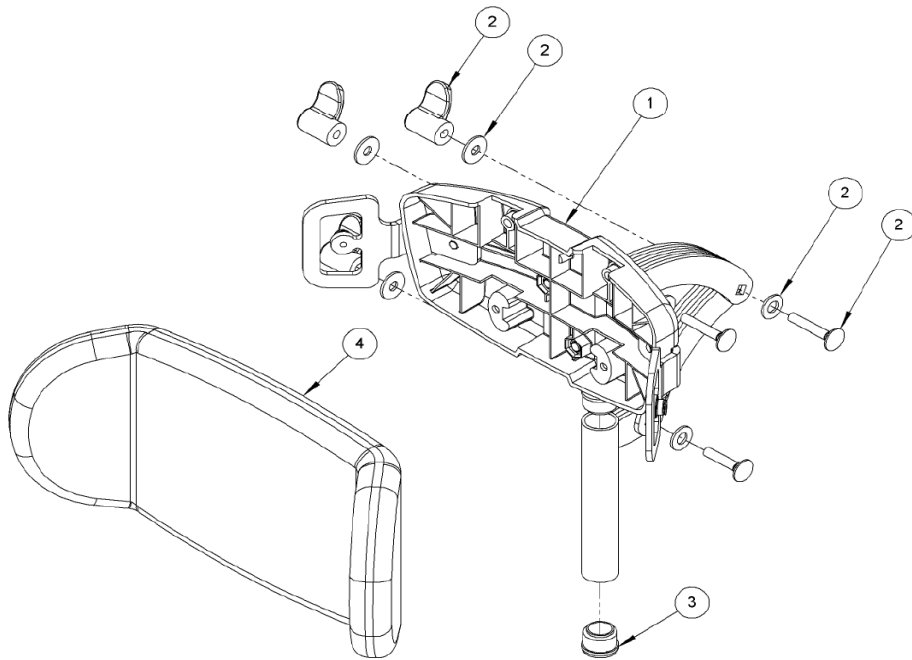

LECKEY^o

Squiggles Seat Contoured Head Support Assembly 120-859

Pos.	Leckey Sales Code	Item Codes	Description	Min. Order Qty	Available for Sale
1	120-859		Contoured Headrest (Hardware Only)	1	✓
2		137-9056	Wing Nut Assembly	30	✓
3		SF53	Round Tube Insert	30	✓
4	137-800-01		Contoured Headrest Cushion - Green	1	✓
	137-800-02		Contoured Headrest Cushion - Orange	1	✓
	137-800-03		Contoured Headrest Cushion - Blue	1	✓
	137-800-03 VIN		Contoured Headrest Cushion - Blue Vinyl	1	✓
	137-800-04		Contoured Headrest Cushion - Pink	1	✓
	137-800-05		Contoured Headrest Cushion - Black	1	✓
	137-800-15		Contoured Headrest Cushion - Grey	1	✓

Order SF88, S109, S114, SK03, SK04