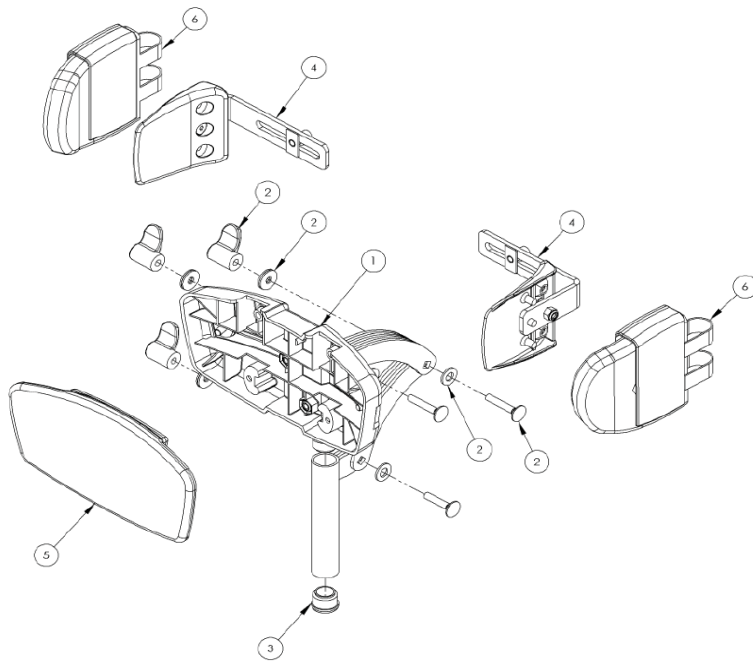

LECKEY^o

Squiggles Seat Flat Head Support Assembly 117-697

Pos.	Leckey Sales Code	Item Codes	Description	Min. Order Qty	Available for Sale
1	117-697		Flat Headrest Support (Hardware Only)	1	✓
2		137-9056	Wing Nut Assembly	30	✓
3		SF53	Round Tube Insert (Ø22)	30	✓
4	118-666		Flat Headrest Lateral Bracket (Single)	1	✓
5	117-850-01		Flat Headrest Cover - Green	1	✓
	117-850-02		Flat Headrest Cover - Orange	1	✓
	117-850-03		Flat Headrest Cover - Blue	1	✓
	117-850-03 VIN		Flat Headrest Cover - Blue Vinyl	1	✓
	117-850-04		Flat Headrest Cover - Pink	1	✓
	117-850-05		Flat Headrest Cover - Black	1	✓
6	137-807-05		Headrest / Hip Laterals Covers (pair)	1	✓

Order SF88, S109, S114, SK03, SK04