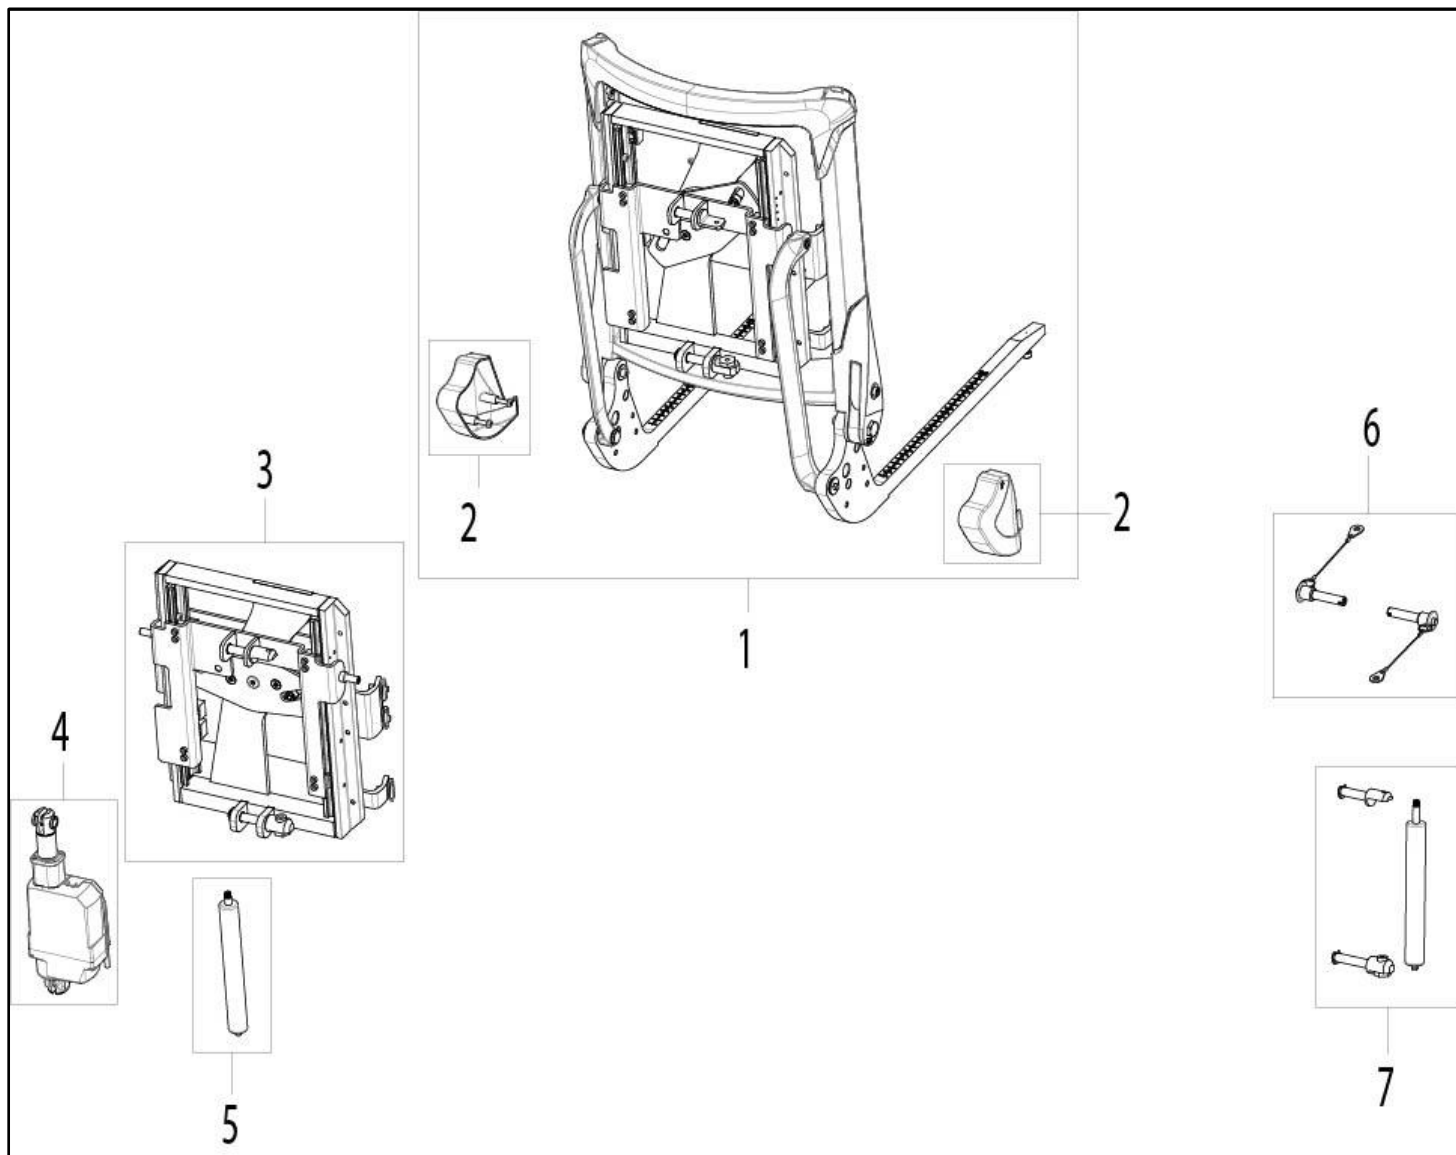

BACKREST POWERED 90°-150° MECHANICAL ANTI SHEAR

Pos	Item number	Description	Comment
1	22500103	ANTISHEAR BACKREST	
2	22502030-001	SHIFT PIECE COVER SET	
3	22503000-002	ANTISHEAR MECHANIC ONLY	
4	22503040	ANTISHEAR ACTUATOR AND MICRO SWITCH	
6	22503108-ET	QUICK RELEASE AXLE PAIR	
5	22510115	GAS PULL STRING FOR POWERED RECLINE	
7	22509149	UPGRADE KIT FOR POWERED RECLINE