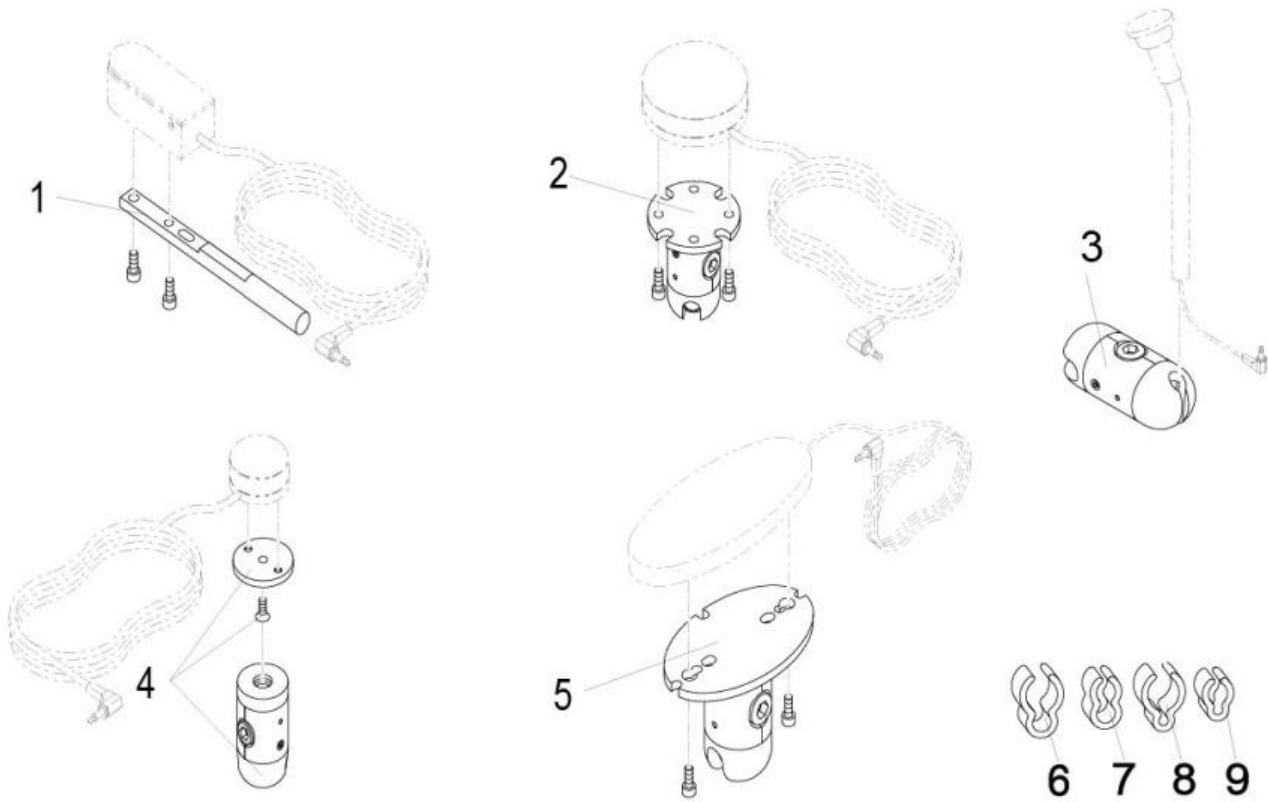

LINK-IT MECHANICAL SWITCHES

Pos	Item number	Description	Comment
1	20009202	LINK-IT MODULE, INCL. MOUNTING MATERIAL AND CABLE CLIPS 6 - 8 AND 3 - 8 MM	FOR MICRO LITE
2	20009200	LINK-IT MODULE, INCL. MOUNTING MATERIAL, TUBE 8 X 100 MM AND CABLE CLIPS 6 - 8 AND 3 - 8 MM	FOR BUDDY BUTTON
3	20009204	LINK-IT MODULE, INCL. MOUNTING MATERIAL, TUBE 8 X 100 MM AND CABLE CLIPS 6 - 8 AND 3 - 8 MM	FOR TWISTER SWITCH
4	20009203	LINK-IT MODULE, INCL. MOUNTING MATERIAL, TUBE 8 X 100 MM AND CABLE CLIPS 6 - 8 AND 3 - 8 MM	FOR PIKO BUTTON
5	20009201	LINK-IT MODULE, INCL. MOUNTING MATERIAL, TUBE 8 X 100 MM AND CABLE CLIPS 6 - 8 AND 3 - 8 MM	FOR EGG SWITCH
-	22709110-ET	LINK-IT TUBE SET SHORT, INCL. 3 TUBES 8 X 50 MM, 8 X 75 MM, 8 X 100 MM	
-	22709111-ET	LINK-IT TUBE SET MED, INCL. 3 TUBES 8 X 75 MM, 8 X 100 MM, 8 X 150 MM	
-	22709112-ET	LINK-IT TUBE SET LARDGE, INCL. 3 TUBES 8 X 100 MM, 8 X 150 MM, 8 X 200 MM	
6	22709079-ET	CABLE CLIP SET 6 - 12 MM	10 PCS./PACK