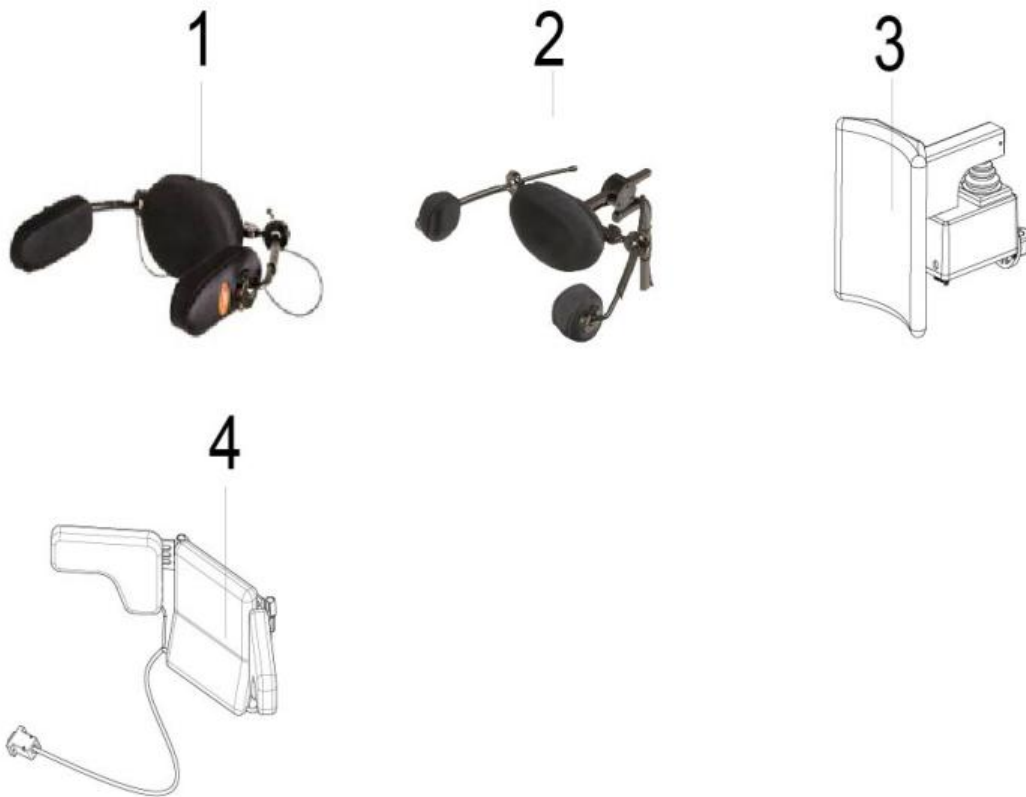

SPECIAL CONTROL, HEAD CONTROL

Pos	Item number	Description	Comment
1	DPA-WH-CON-ET	HEAD CONTROL, SWITCH-IT DUAL PRO, 3-WAY PROPORTIONAL, FACIAL PADS	
2	DPP-WH-CON-ET	HEAD CONTROL, SWITCH-IT DUAL PRO, 3-WAY PROPORTIONAL, SPOT PADS	
3	RIM-WH-CON	HEAD CONTROL, SWITCH-IT RIM PROPORTIONAL	
4	HDR3-SC-M2-WH-CON	HEAD CONTROL, SWITCH-IT 3-SWITCHES WITH SHORT AND CURVED WINGS	
-	HDR3-SS-M2-WH-CON	HEAD CONTROL, SWITCH-IT 3-SWITCHES WITH SHORT AND STRAIGHT WINGS	
-	HDR3-LC-M2-WH-CON	HEAD CONTROL, SWITCH-IT 3-SWITCHES WITH LONG AND CURVED WINGS	
-	HDR3-LS-M2-WH-CON	HEAD CONTROL, SWITCH-IT 3-SWITCHES WITH LONG AND STRAIGHT WINGS	
-	HDR4-LS-M1L-WH-CON	HEAD CONTROL, SWITCH-IT 4-SWITCHES WITH LONG AND STRAIGHT WINGS	
-	HDR5-LS-RR-WH-CON	HEAD CONTROL, SWITCH-IT 5-SWITCHES WITH LONG AND STRAIGHT WINGS