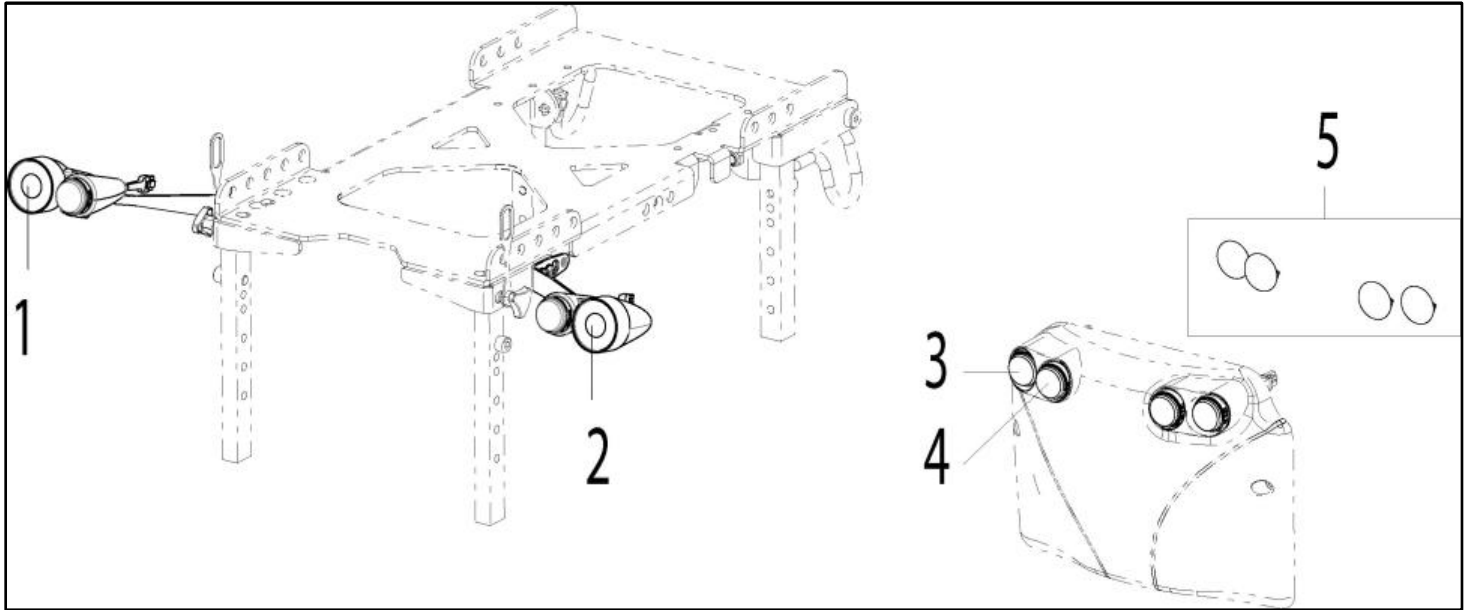

Q700M - LED LIGHTS AND INDICATORS

Pos	Item number	Description	Comment
1	21809000-002	FRONT LED LIGHTS AND INDICATOR	RH
2	21809000-001	FRONT LED LIGHTS AND INDICATOR	LH
3	21509003-002	REAR LED INDICATOR	LEFT / RIGHT USEABLE
4	21509003-001	REAR LED LIGHT ASSEMBLY	LEFT / RIGHT USEABLE
5	21509002	CAP KIT	4 PCS./PACK