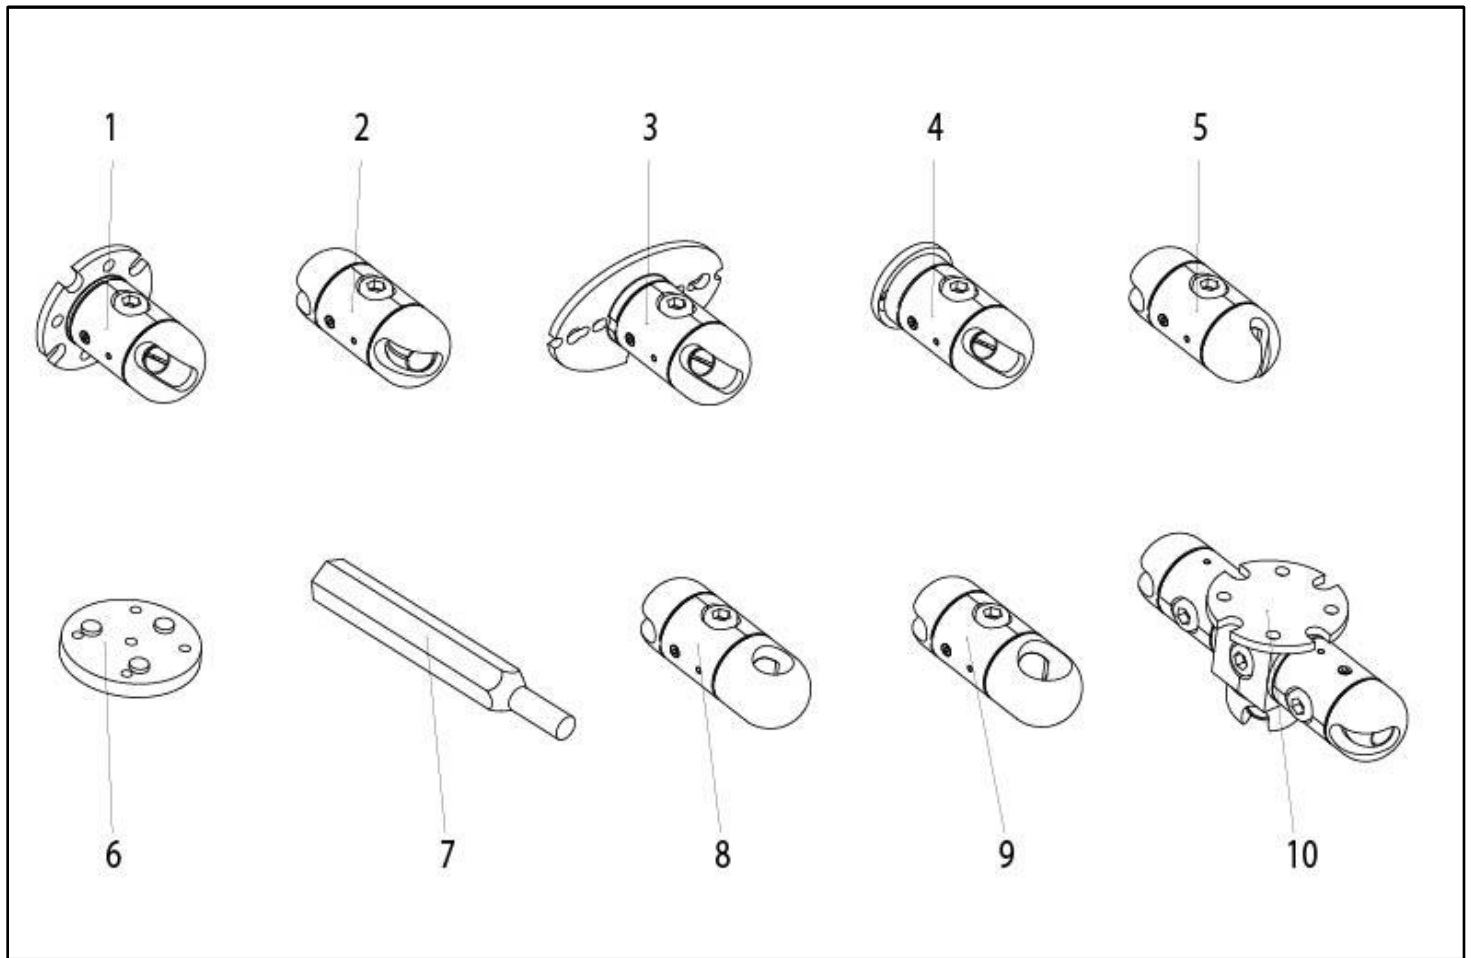

LINK-IT MODULES 1

Pos	Item number	Description	Comment
1	22709009-ET	LINK-IT WALL PLATE MODULE	
2	22709008-ET	LINK-IT BASE MODULE	
3	22709071-ET	LINK-IT MODULE WITH OVAL MOUNTIG PLATE	
4	22709074-ET	LINK-IT MODULE WITH ROUND MOUNTIG PLATE	
5	22709031-ET	LINK-IT MODULE WITH D 6 MM INCLUSION	
6	22709083	LINK-IT ADAPTER D 42 MM	
7	22709068-ET	LINK-IT ADAPTER HEX 13 - D 8 MM	
8	22709033-ET	LINK-IT MODULE WITH D 12 MM INCLUSION	
9	22709035-ET	LINK-IT MODULE WITH D 16 MM INCLUSION	FOR MICRO SERIES JOYSTICKS
10	22709108-ET	LINK-IT MOUNT FOR JOYSTICKS	FOR ONE OR TWO SWITCHES