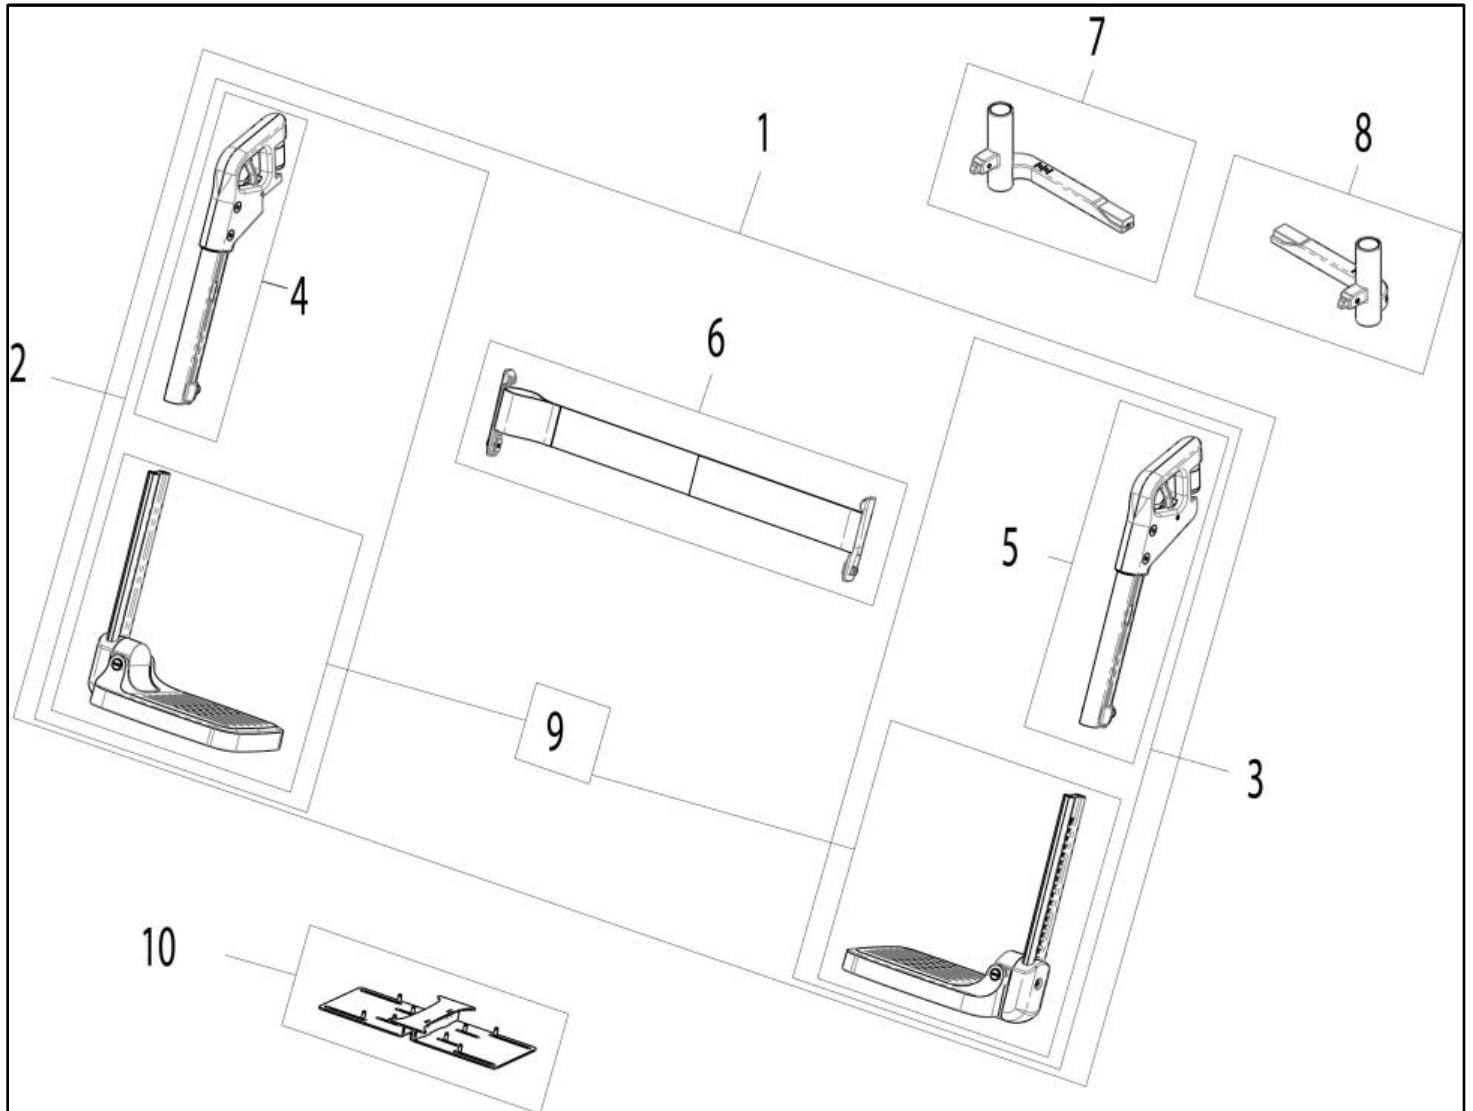

CENTRE MOUNT LEGREST

Pos	Item number	Description	Comment
1	22505100	TOOL ADJUSTABLE CENTRAL MOUNT LEGREST	
2	22505117	CENTRAL LEGREST UPPER ASSEMBLY	
3	22505105	CENTRAL LEGREST LOWER ASSEMBLY	
4	22505102	COVER CENTRAL LEGREST	
5	22505113	CENTRAL CALF PLATE ASSEMBLY	
6	22505114-001	CENTRAL CALF PLATE PAD KIT INCL. MOUNTING ACCESSORIES	
7	22505112-001	CENTRAL CALF PLATE BRACKET KIT INCL. MOUNTING ACCESSORIES	

CENTRE MOUNT LEGREST

Pos	Item number	Description	Comment
8	22505115	SINGLE CALF PLATE ASSEMBLY	LEFT / RIGHT USEABLE
9	22505116	ADJUSTMENT WHEEL KIT	

CENTRE MOUNT LEGREST UNTIL CW 13-2019

Pos	Item number	Description	Comment
1	247557	CENTER MOUNT LEGREST WITHOUT FOOTPLATES	
2	247180	FOOTPLATES SHORT	PAIR
3	22505025	CALF PAD ASSY	LEFT / RIGHT USEABLE
4	22505112-003	CALF PAD BRACKET INCLUDING MOUNTING ACCESSORIES	LEFT / RIGHT USEABLE, FOR PRO / LITE SEATINGSYSTEM
5	22505114-003	CALF PAD INCLUDING MOUNTING ACCESSORIES	LEFT / RIGHT USEABLE, FOR PRO / LITE SEATINGSYSTEM

LEGREST 70° SWING AWAY

LEGREST 70° SWING AWAY

Pos	Item number	Description	Comment
1	22505225-001	STANDARD LEGREST COMPLETE SET SW 420-460	
2	22505220-011	STANDARD LEGREST SW 380-400	RH
2	22505220-012	STANDARD LEGREST SW 420-460	RH
2	22505220-013	STANDARD LEGREST SW 480-520	RH
2	22505220-014	STANDARD LEGREST SW 540-560	RH
3	22505220-001	STANDARD LEGREST SW 380-400	LH
3	22505220-002	STANDARD LEGREST SW 420-460	LH
3	22505220-003	STANDARD LEGREST SW 480-520	LH
3	22505220-004	STANDARD LEGREST SW 540-560	LH
4	22505215-002	STANDARD LEGREST UPPER PART	RH
5	22505215-001	STANDARD LEGREST UPPER PART	LH
6	22505030-001	CALF STRAP SET SHORT SW 380-520	