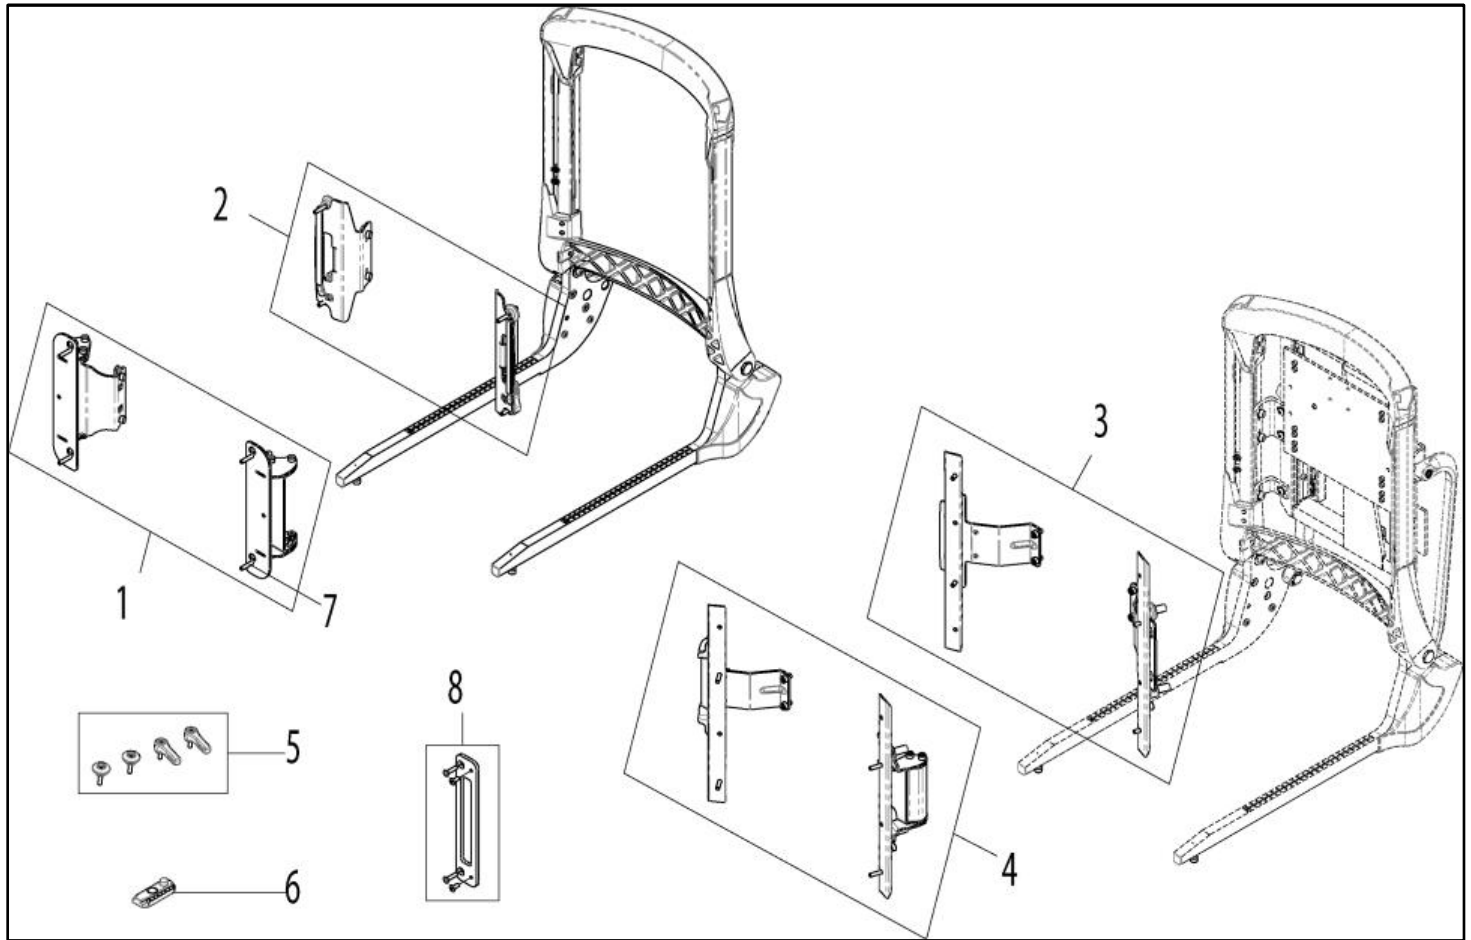

BACKREST BRACKETS

BACKREST BRACKETS

Pos	Item number	Description	Comment
1	22503274-002	BACKCUSHION BRACKET SET FOR FLEXIBLE CUSHION	FOR TOOLADJUSTABLE BACK
2	22503274-001	BACKCUSHION BRACKET SET FOR FIXED CUSHION	FOR TOOLADJUSTABLE BACK
3	22503274-003	BACKCUSHION BRACKET SET FOR FIXED CUSHION	40° AND 60° BACK
4	22503274-004	BACKCUSHION BRACKET SET FOR FLEXIBLE CUSHION	40° AND 60° BACK
5	22503275	QUICK RELEASE MOUNTING SET	FOR TOOLADJUSTABLE BACK
6	9003177-ET	SLOT NUT	10 PCS./PACK
7	066901-003-ET	SCREW FOR FLEXIBEL CUSHION	10 PCS./PACK, FOR TOOLADJUSTABLE BACK
8	22503270-ET	ADAPTER BRACKET FOR SW380	2 PCS./PACK