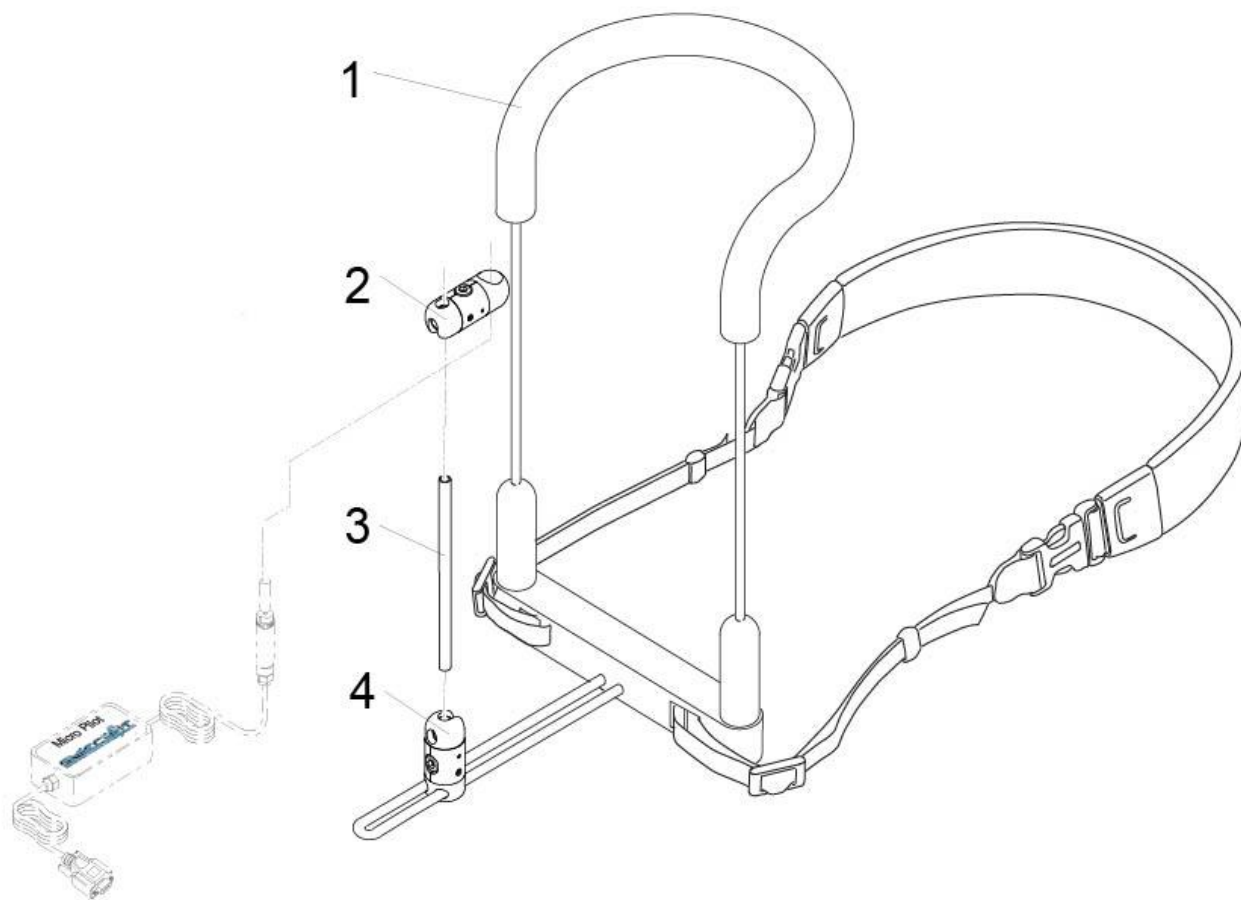

LINK-IT / SWITCH-IT NECK RECEIVER MOUNT

Pos	Item number	Description	Comment
-	MA-BDN3S-SR	NECK RECEIVER, SMALL	
1	MA-BDN3L-SR	NECK RECEIVER, LARGE	
2	22709035-ET	LINK-IT MODULE WITH D 16 MM INCLUSION	FOR MICRO SERIES JOYSTICKS
3	22709110-ET	LINK-IT TUBE SET SHORT, INCL. 3 TUBES 8 X 50 MM, 8 X 75 MM, 8 X 100 MM	
4	22709075-ET	LINK-IT CONNECTING MODULE, BETWEEN NECK RECEIVER AND JOYSTICK MOUNT