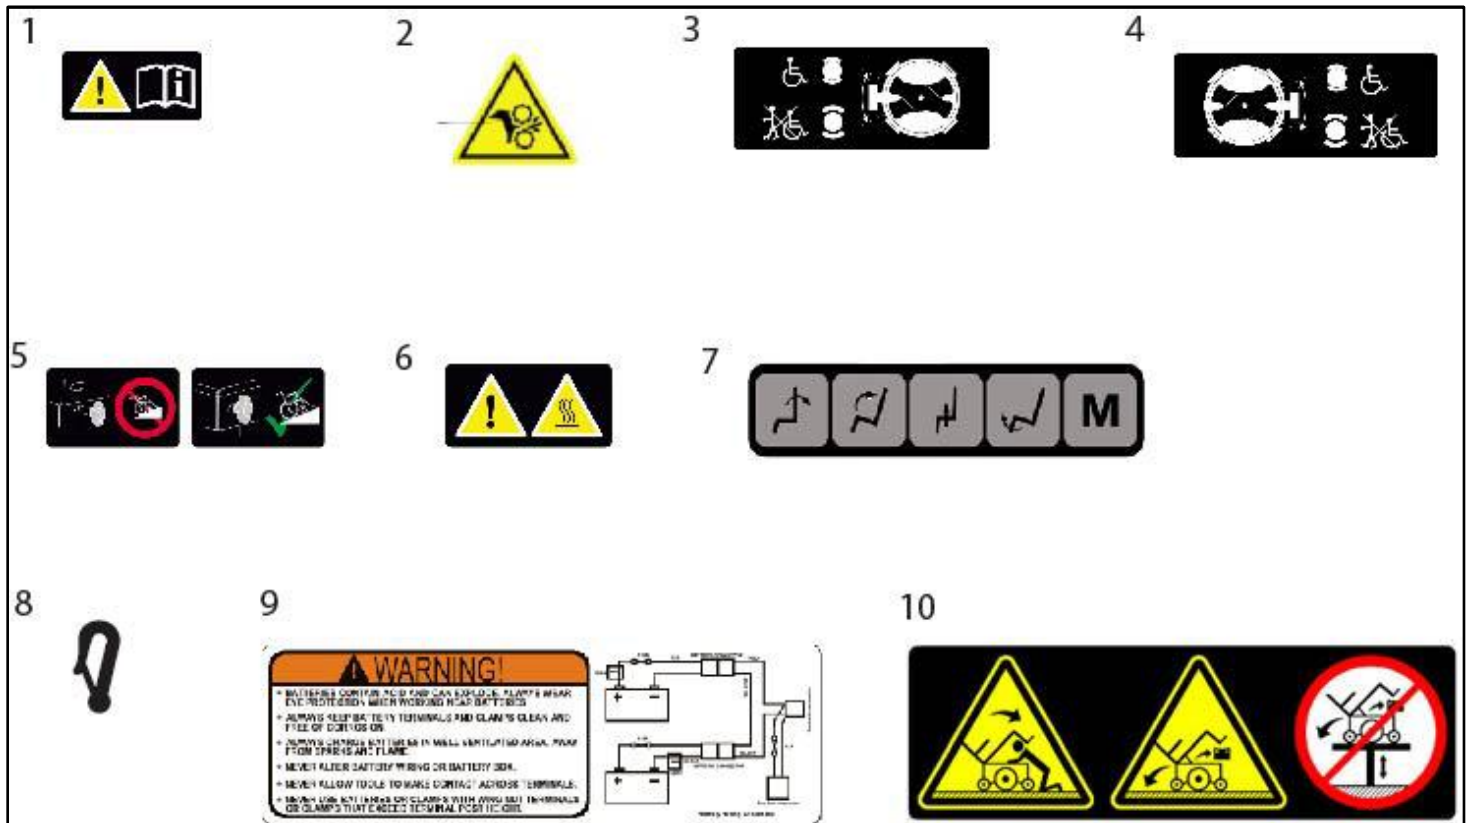

SAFETY LABELS

Pos	Item number	Description	Comment
1	060589	LABEL - NOTE: REFER TO USER MANUAL	2 PCS PER WHEELCHAIR
2	014603	LABEL - FINGER TRAP	
3	000280100-001	LABEL FREE WHEEL WARNING A	MWD/FWD = LH, RWD = RH
4	000280100-002	LABEL FREE WHEEL WARNING B	MWD/FWD = RH, RWD = LH
5	21017002	LABEL - ENSURE QUICK RELEASE SEAT IS ENGAGED BEFORE DRIVING	
6	014599	LABEL - MOTOR HOT WARNING	
7	20017010-001	LABEL - PICTOGRAM 5-SWICH BOX	
8	000412.6307-ET	LABEL - TIE DOWN POINT, WHITE	
9	065128	LABEL - BATTERY	
10	20017011	LABEL - SEAT STAY	Q700 M / Q500 M / Q400 M