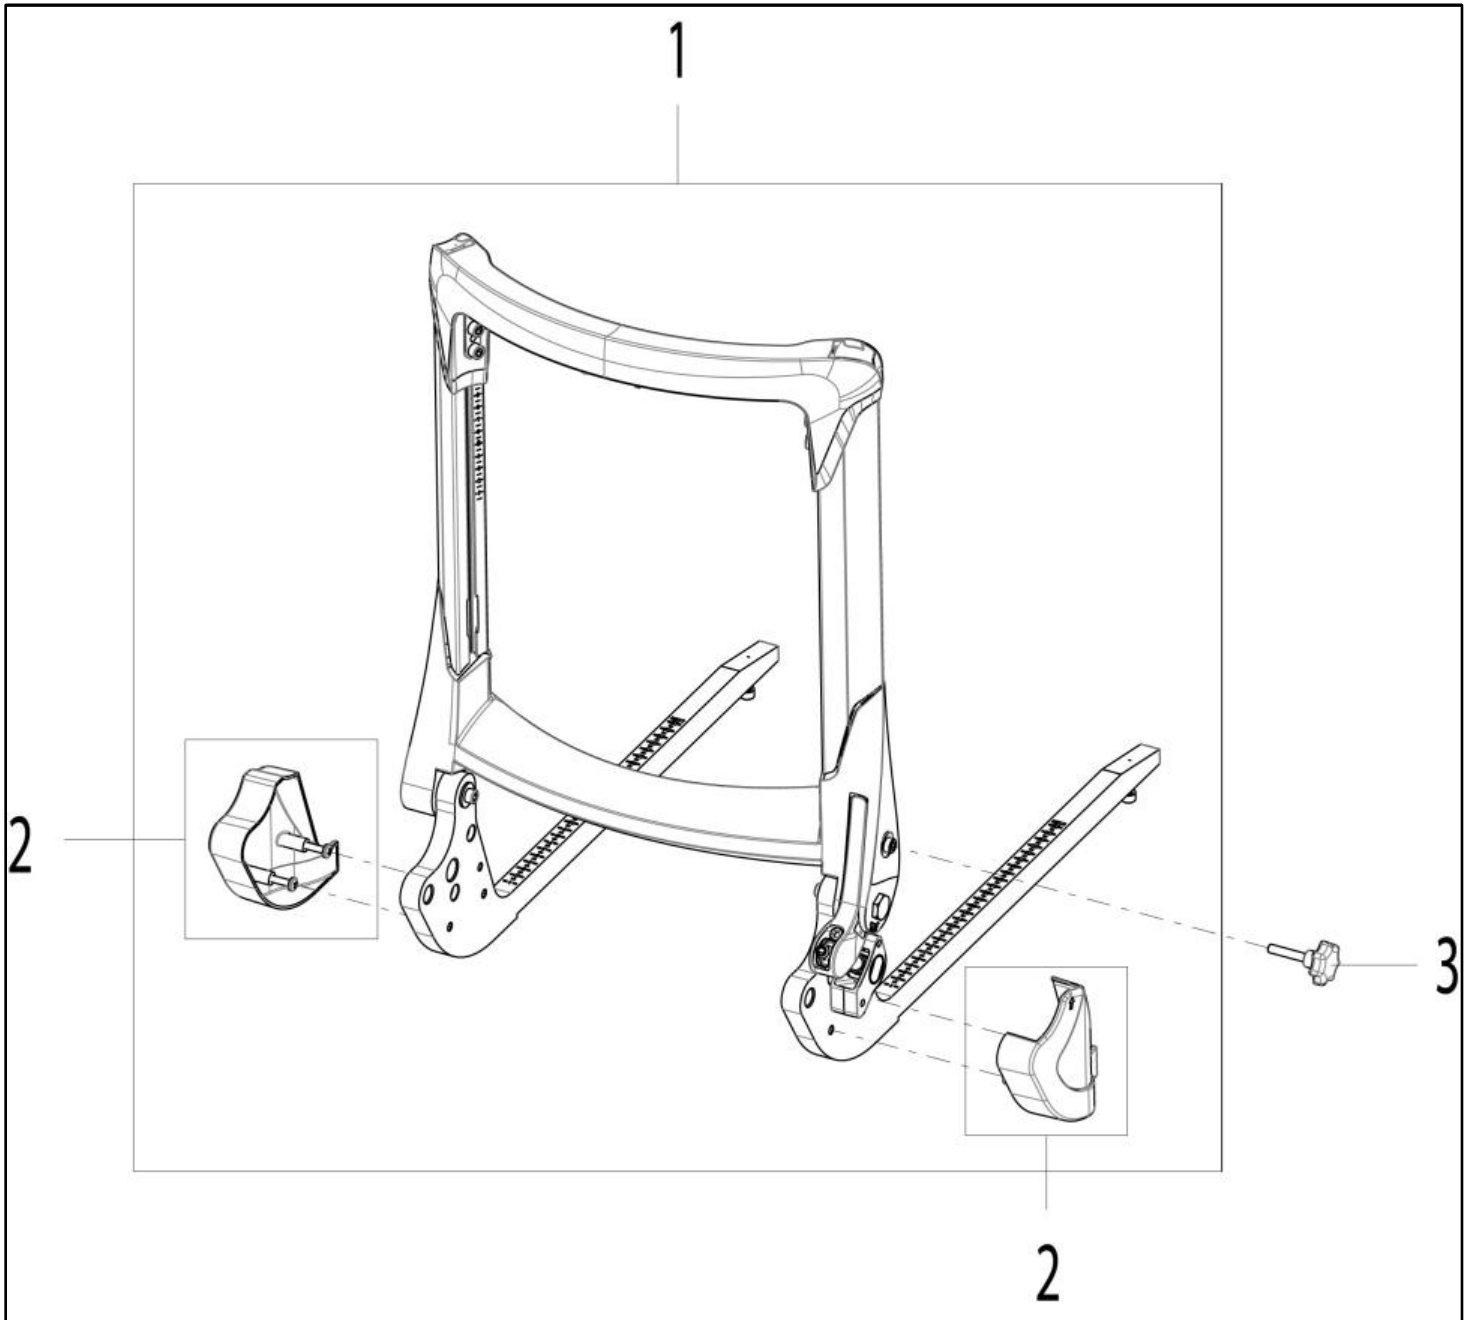

BACKREST TOOL ANGLE ADJUSTABLE 90°-120°

Pos	Item number	Description	Comment
1	22500101	TOOL ADJUSTABLE BACKREST	
2	22502030-002	SHIFT PIECE COVER SET	
3	000281024-ET	KNOB M6x20	2 PCS./PACK

BACKREST MANUAL / POWERED 90°-130°