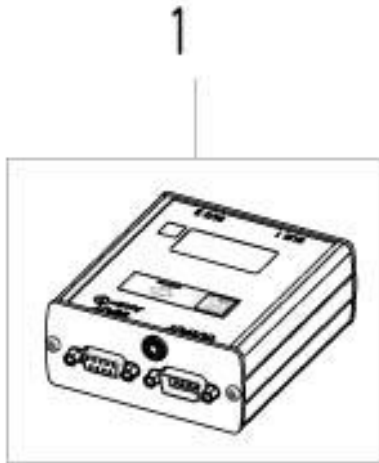

OTHER ELECTRONICS SPARES

3

4

Pos	Item number	Description	Comment
1	108217	IOM (INPUT-OUTPUT-MODULE) FOR 7 SWITCH FUNCTIONS	
2	108312	R-NET CAN-BUS TERMINAL	
3	108218	R-NET BLUETOOTH MODULE (ANDROID AND MICROSOFT WINDOWS)	
3	21011081	R-NET BLUETOOTH MODULE (ANDROID AND MICROSOFT WINDOWS)	ONLY USEABLE AS SECOND MODULE WITH PIN108218