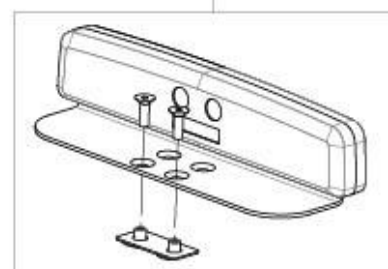

SEAT DEPTH MEASUREMENT INFO

	SEDEO PRO	SEDEO LITE
SD500:	440-520	410-460
SD560:	500-580	485-560

Pos	Item number	Description	Comment
1	22502513-001	SEDEO SEAT BOARD	SW380 SD460 mm
1	22502513-002	SEDEO SEAT BOARD	SW420 SD460 mm
1	22502513-003	SEDEO SEAT BOARD	SW460 SD460 mm
1	22502513-004	SEDEO SEAT BOARD	SW500 SD460 mm
1	22502513-005	SEDEO SEAT BOARD	SW540 SD460 mm
1	22502513-006	SEDEO SEAT BOARD	SW560 SD460 mm
1	22502513-007	SEDEO SEAT BOARD	SW380 SD500 mm
1	22502513-009	SEDEO SEAT BOARD	SW420 SD500 mm
1	22502513-011	SEDEO SEAT BOARD	SW460 SD500 mm
1	22502513-013	SEDEO SEAT BOARD	SW500 SD500 mm