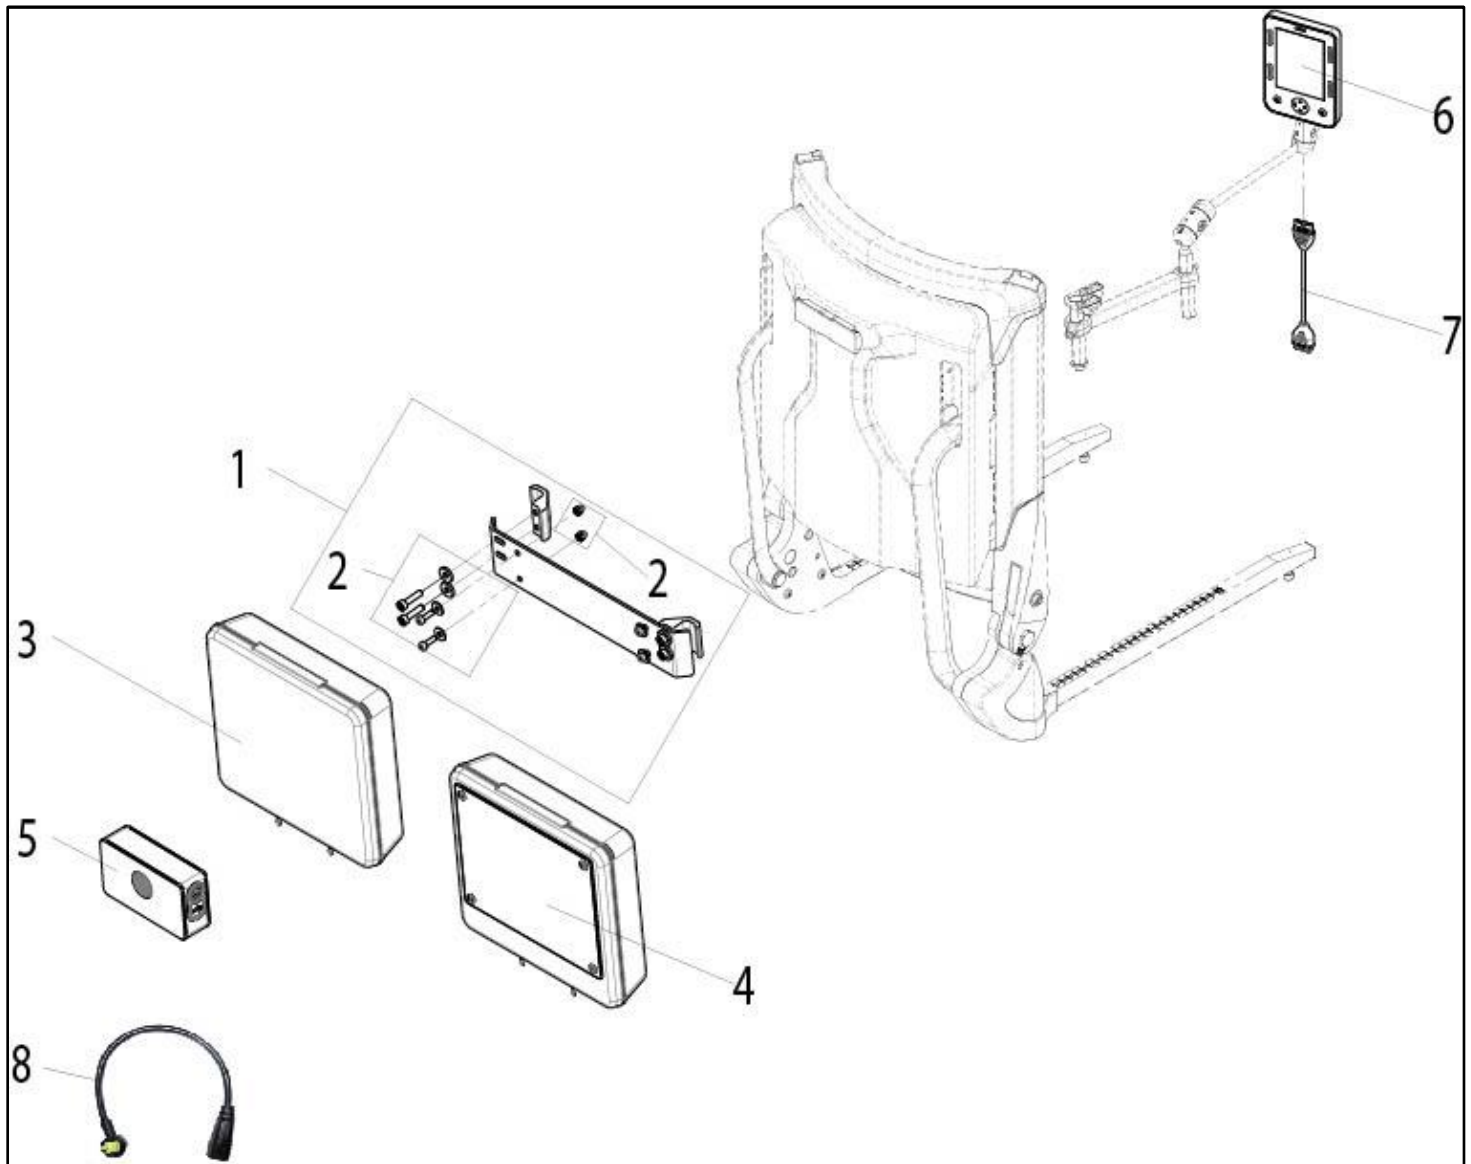

OMNI 2 - RECLINE BACK

Pos	Item number	Description	Comment
1	22509145	OMNI 2 MOUNTING, COMPLETE - SEDEO PRO RECLINE BACK	
2	22509146-020	MOUNTING MATERIAL OMNI 2	
3	20009190-010	CASE OMNI 2 INPUT DEVICE	
4	20009190-020	CASE OMNI 2 INPUT DEVICE WITH STVZO REFLECTORFOIL	
5	20011230-010	OMNI 2 INPUT SECTION WITH USB CONNECTION	
6	20011231-010	OMNI 2 DISPLAY	
7	20011236-200	OMNI 2 DISPLAY CONNECTING CABLE, 2000 mm	
8	20011035	R-NET LOOM, 300 mm