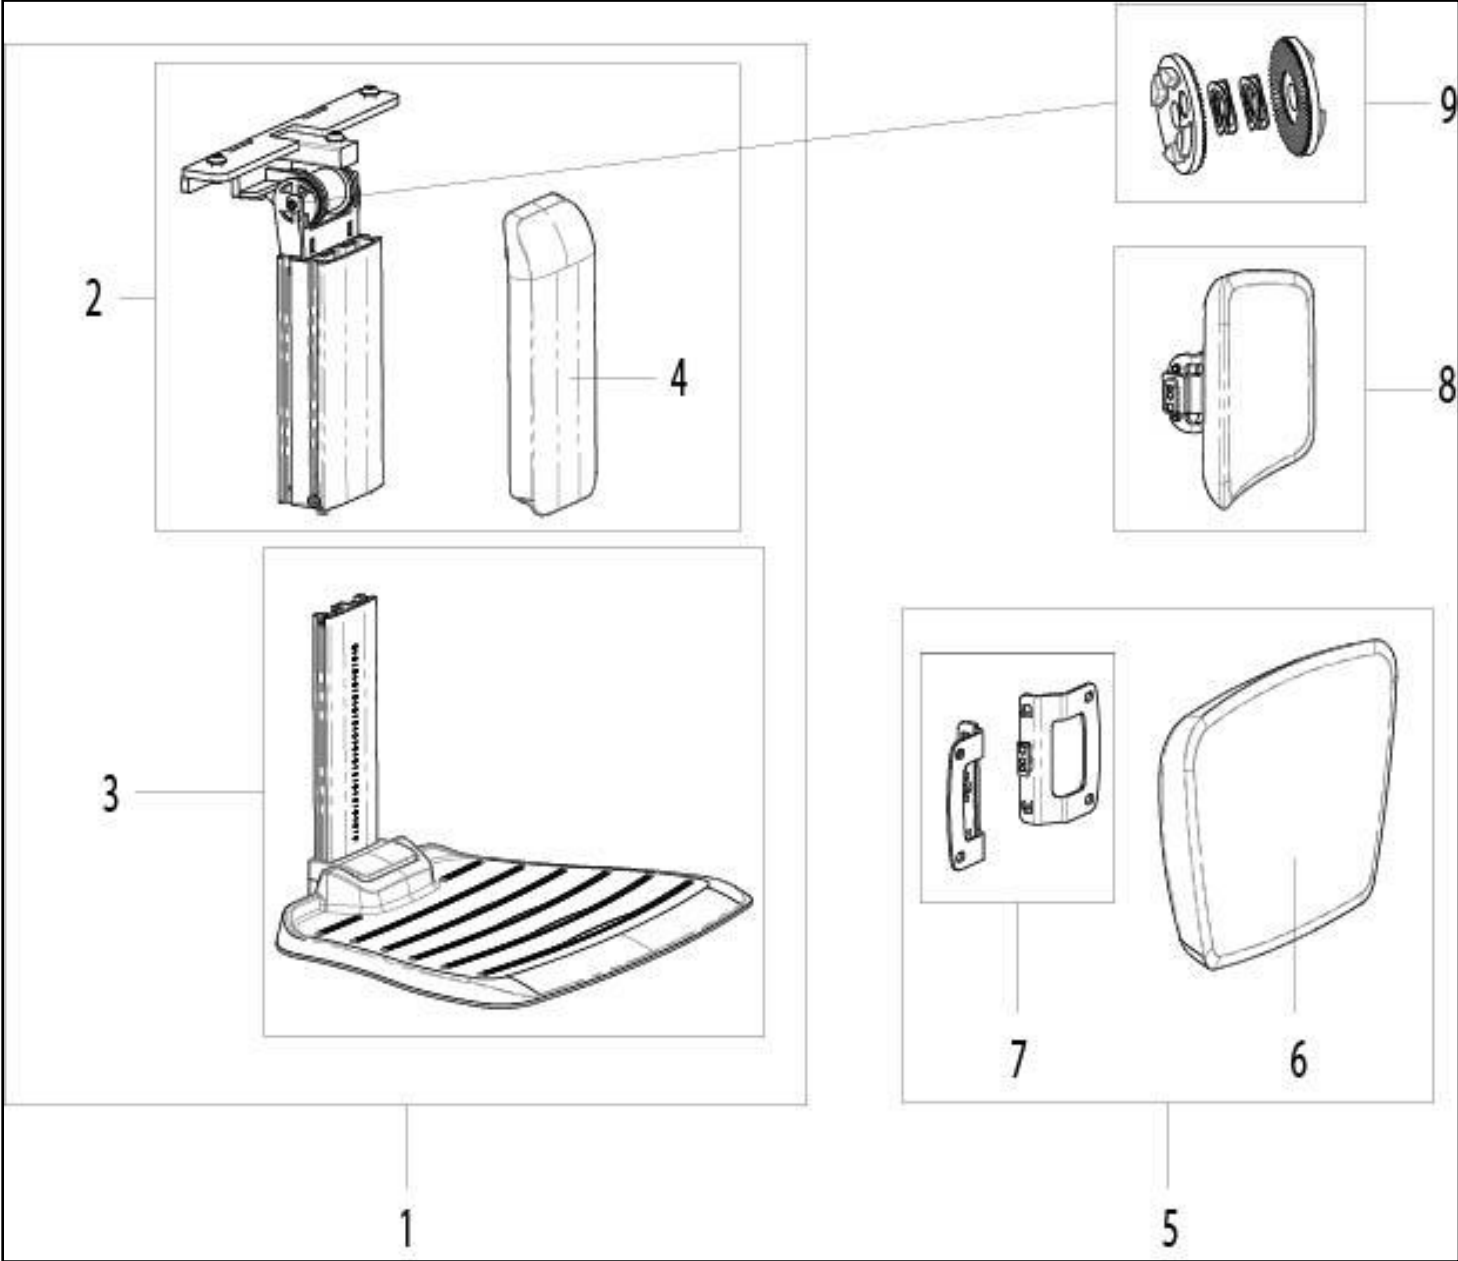

CENTRE MOUNT LEGREST

Pos	Item number	Description	Comment
1	22505100	TOOL ADJUSTABLE CENTRAL MOUNT LEGREST	
2	22505117	CENTRAL LEGREST UPPER ASSEMBLY	
3	22505105	CENTRAL LEGREST LOWER ASSEMBLY	
4	22505102	COVER CENTRAL LEGREST	
5	22505113	CENTRAL CALF PLATE ASSEMBLY	
6	22505114-001	CENTRAL CALF PLATE PAD KIT INCL. MOUNTING ACCESSORIES	
7	22505112-001	CENTRAL CALF PLATE BRACKET KIT INCL. MOUNTING ACCESSORIES