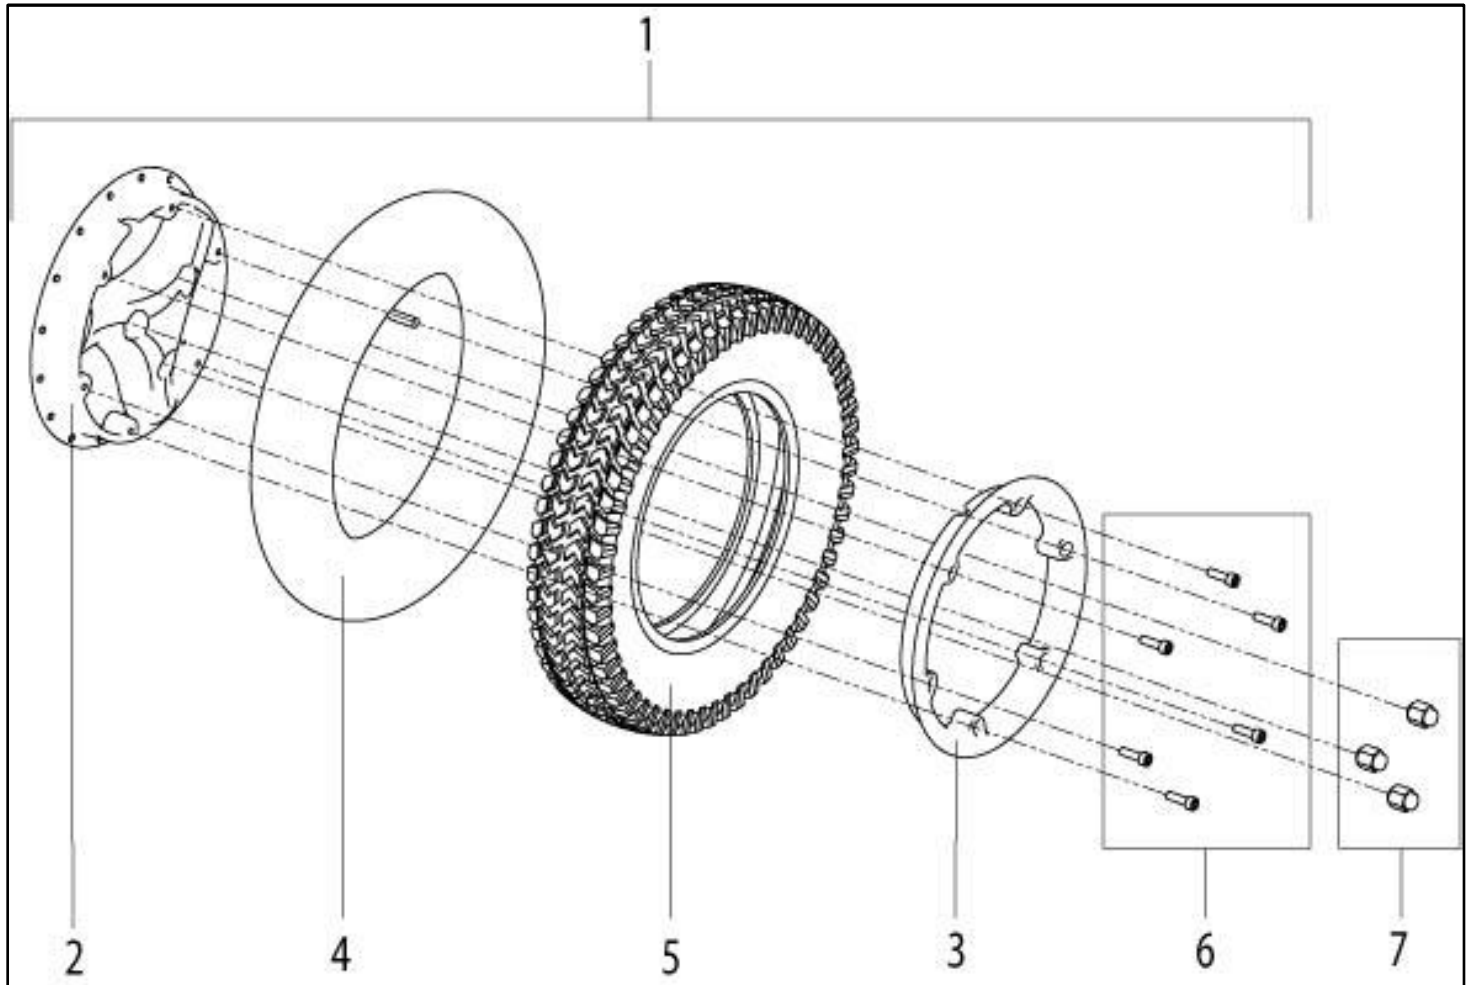

14 INCH DRIVE WHEEL, KNOBBLY

14 INCH DRIVE WHEEL, KNOBBLY

Pos	Item number	Description	Comment
1	244819	DRIVE WHEEL 14 INCH, SOLID, KNOBBLY	
1	244818	DRIVE WHEEL 14 INCH, PNEUMATIC, KNOBBLY	
2	243566	INNER RING	Q700
3	243568	OUTER RING	Q700
5	244928	14 INCH TYRE, KNOBBLY, SOLID, MARKING ON TYRE: 3.00-8	
5	125284	14 INCH TYRE, KNOBBLY, PNEUMATIC, MARKING ON TYRE: 3.00-8	
6	162361	MOUNTING KIT SCREW	6 PCS./PACK
7	161965	MOUNTING KIT LUG NUT	3 PCS./PACK
4	384739	14 INCH INNER TUBE