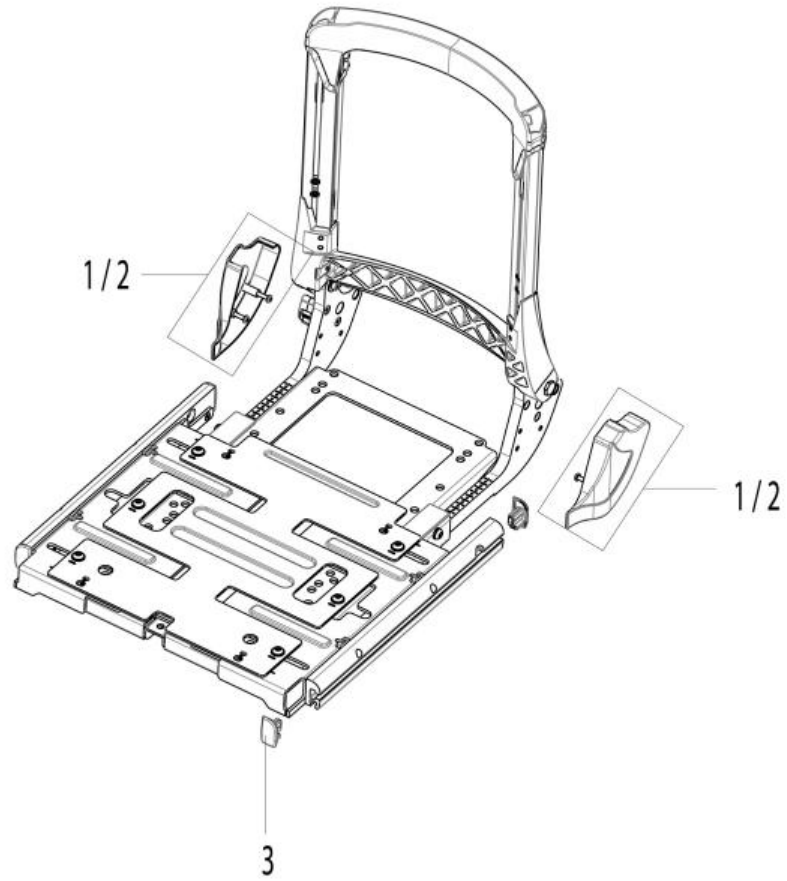

SEAT

Pos	Item number	Description	Comment
1	22502030-001	SHIFT PIECE COVER SET POWERED BACKREST	PAIR
2	22502030-002	SHIFT PIECE COVER SET FIXED BACKREST	PAIR
3	22502018	SEAT RAIL CAPS	PAIR

BATTERY COVER

BATTERY COVER