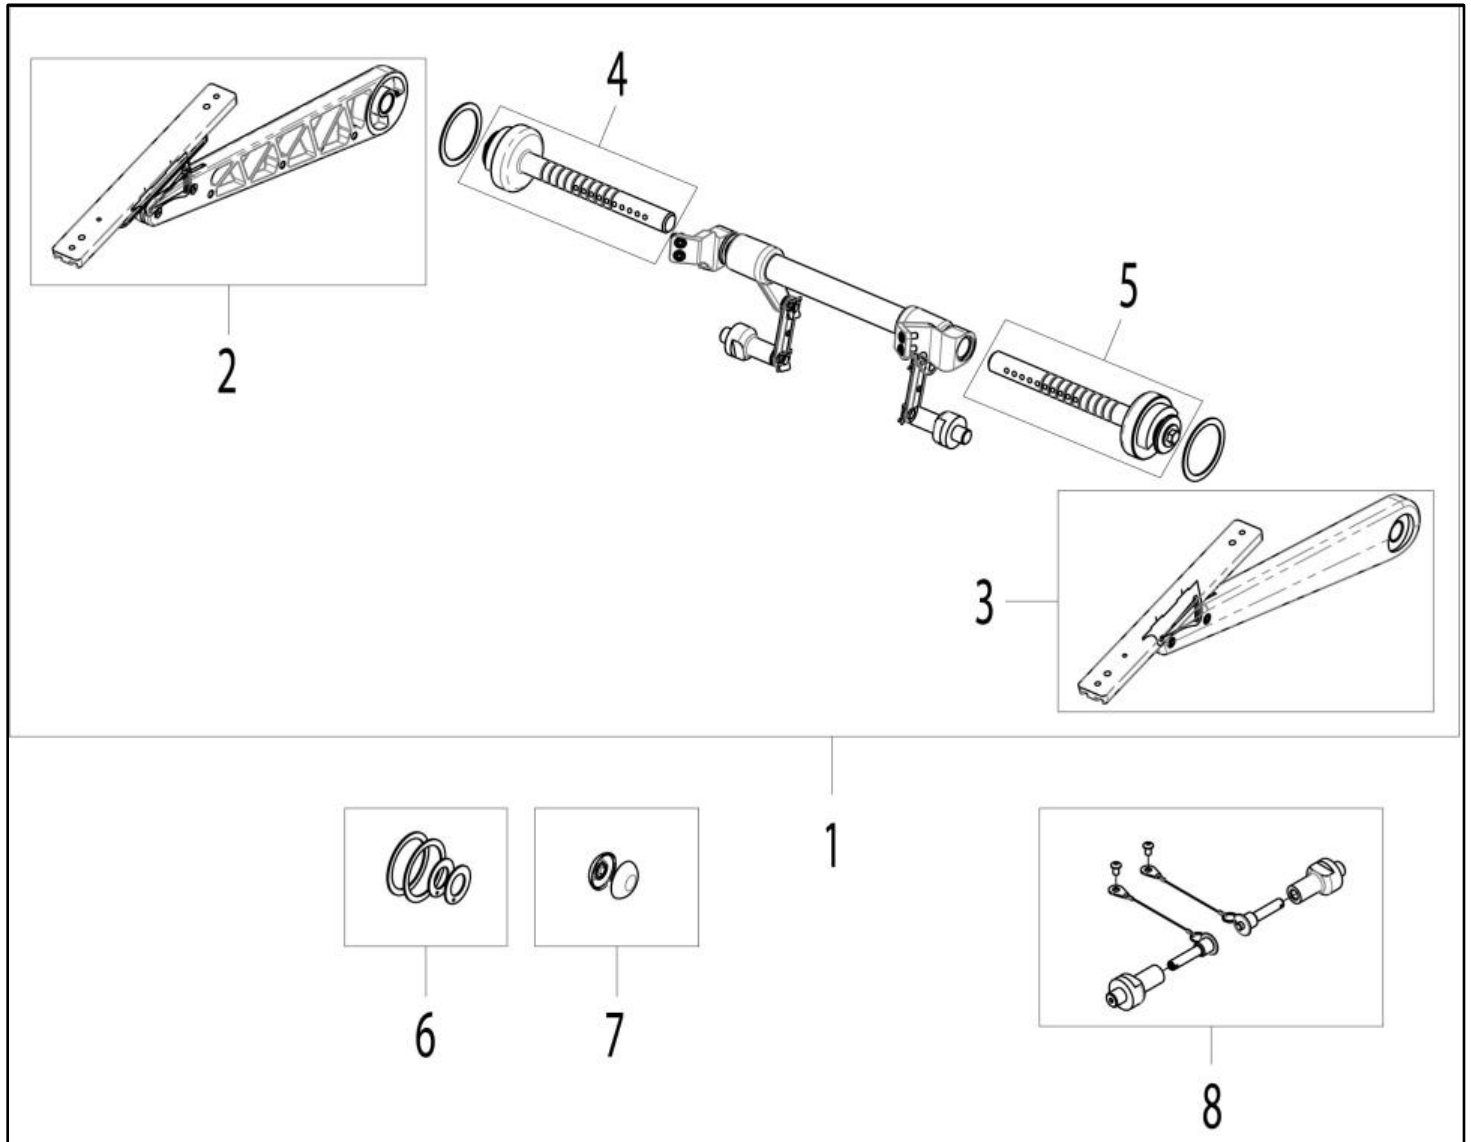

Pos	Item number	Description	Comment
1	9004086-000	HEMIPLEGIC ARMREST, COMPLETE	

RECLINING ARMREST

RECLINING ARMREST

Pos	Item number	Description	Comment
1	22504010	RECLINING ARMREST COMPLETE	
2	22504020-002	ARMREST RECEIVER COMPLETE	RH
3	22504020-001	ARMREST RECEIVER COMPLETE	LH
4	22504110-002	ARMREST AXLE COMPLETE	RH
5	22504110-001	ARMREST AXLE COMPLETE	LH
6	22504109	WEAR PARTS SET	
7	22504223-001	ARMREST PIVOT CAP BLACK	2 PCS./PACK
8	22504030	QUICK RELEASE FOR RECLINING ARMREST, COMPLETE	