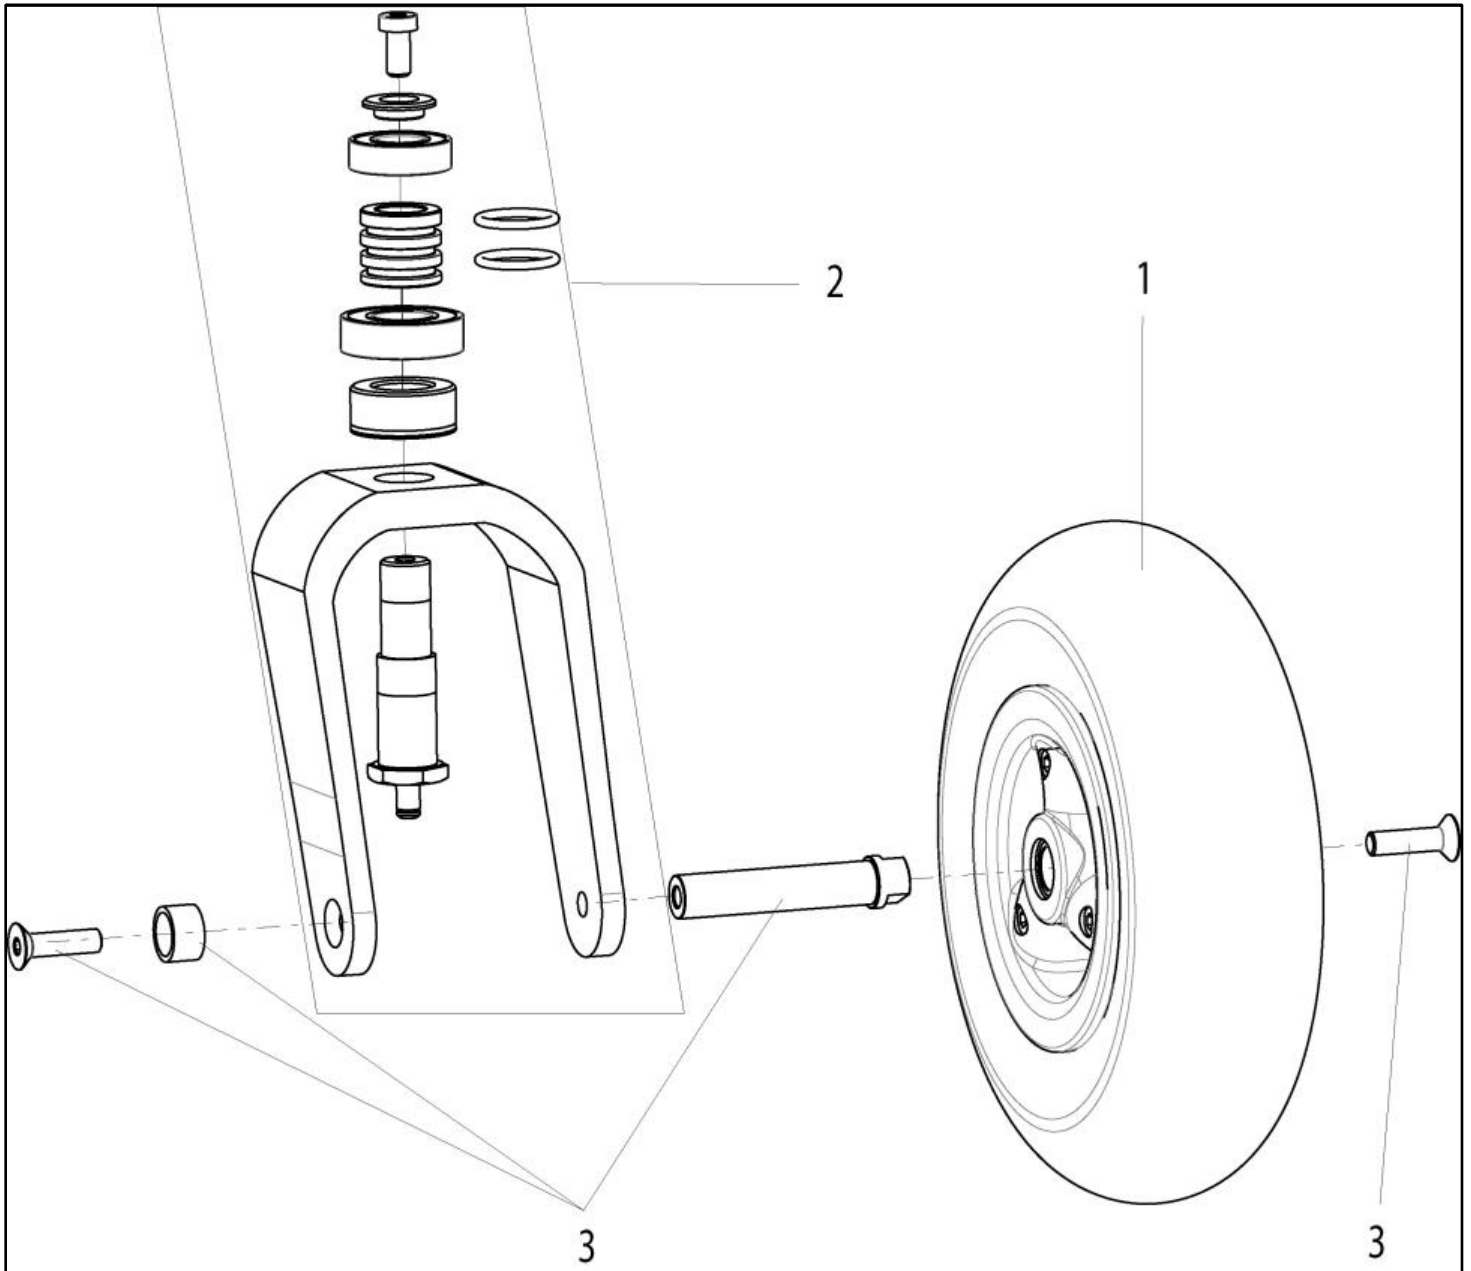

Q700F/R - 9/ 10 INCH CASTOR WHEEL

Pos	Item number	Description	Comment
1	22708015	CASTOR WHEEL 9 INCH X 2.8/2.5-4 INCH, SOLID, BLACK	Q700 F/R
1	22708016	CASTOR WHEEL 9 INCH X 2.8/2.5-4 INCH, PNEUMATIK, BLACK	Q700 F/R
1	22708024	CASTOR WHEEL 10 INCH X 3-4 INCH, PNEUMATIK, BLACK	Q700 R
2	22700070-001	CASTOR FORK 9 INCH WHEEL, BLACK	Q700 F/R
2	22700071	CASTOR FORK 10 INCH WHEEL, BLACK	Q700 R
3	22700087	AXLE 9 INCH CASTOR	Q700 F/R
-	22708018	9 INCH TYRE, SOLID 2,8/2,5-4,00 5504029-3N	
-	22708019	9 INCH TYRE, PNEU 2,80 2,50 -4,00 Z429213-3N	
-	22708020	INNER TUBE FOR 9 INCH PNEU CASTOR 2,8 2,5-4 Z492035