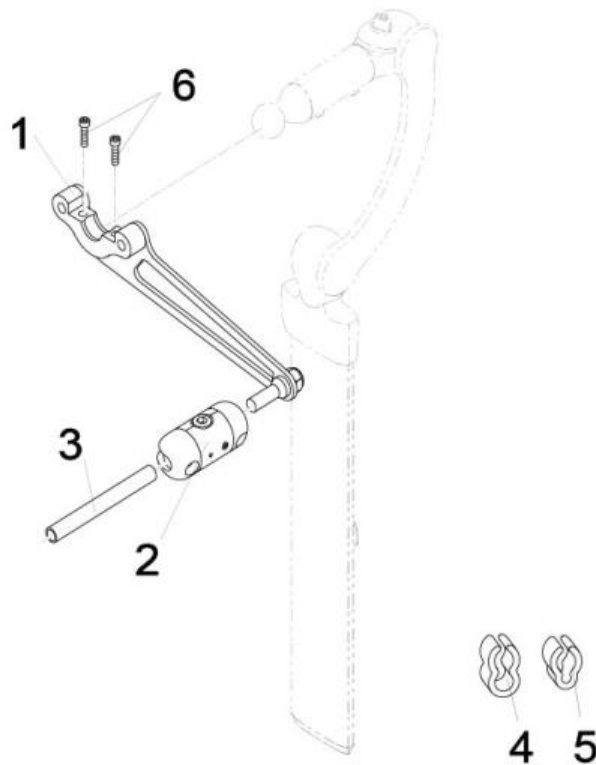

LINK-IT TO WHITMYER HEADREST MOUNT FIXED (SWITCH MOUNTING)

LINK-IT TO WHITMYER HEADREST MOUNT FIXED (SWITCH MOUNTING)

Pos	Item number	Description	Comment
1	20009249	PLATE FOR MOUNTING TO WHITMYER HEADREST	LH/RH USEABLE
2	22709008-ET	LINK-IT BASE MODULE	
3	22709111-ET	LINK-IT TUBE SET MED, INCL. 3 TUBES 8 X 75 MM, 8 X 100 MM, 8 X 150 MM	
4	22709080-ET	CABLE CLIP SET 6 - 8 MM	10 PCS./PACK
5	22709082-ET	CABLE CLIP SET 3 - 8 MM	10 PCS./PACK
6	MF014600-ET	SCREW 1/4 INCH-28x5/8 COLLAR BOLT	4 PCS./PACK