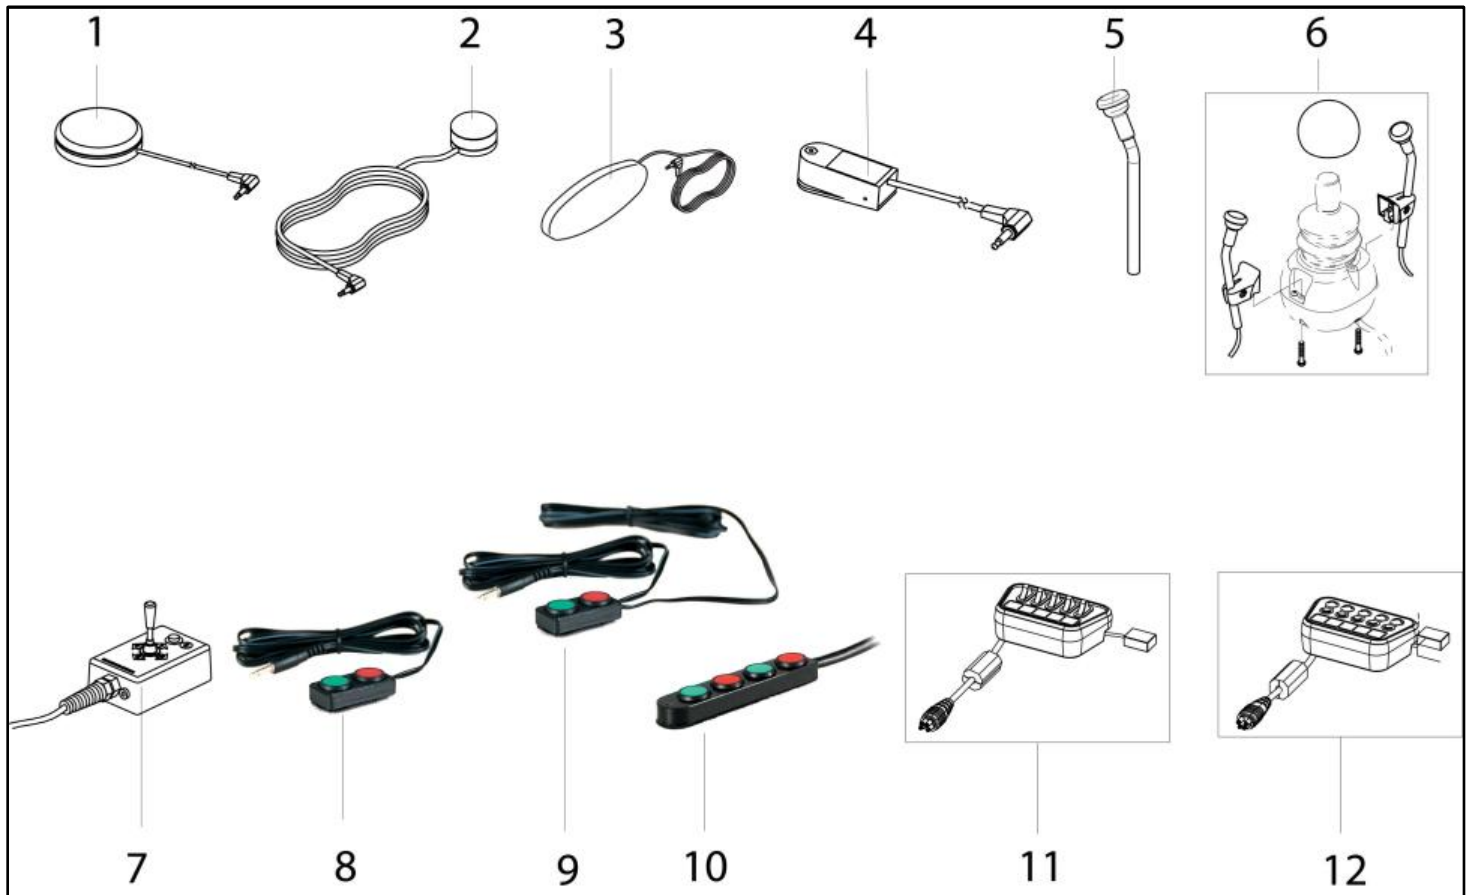

SWITCHES

SWITCHES

Pos	Item number	Description	Comment
-	244505	BUDDY BUTTON - BLACK	
1	244504	BUDDY BUTTON - RED	
-	244025	BUDDY BUTTON - GREEN	
-	244027	PIKO BUTTON - BLACK	
-	20011100-004	PIKO BUTTON - BLUE	
-	20011100-003	PIKO BUTTON - GREEN	
2	20011100-001	PIKO BUTTON - RED	
-	20011100-002	PIKO BUTTON - YELLOW	
3	244026	EGG SWITCH - BLACK	
4	244028	MICRO LITE SWITCH	
5	6003579	TWISTER SWITCH - BLACK	
-	6003581	TWISTER SWITCH - GREEN	
-	6003580	TWISTER SWITCH - RED	
6	6003191	SATELITE SWITCH - BLACK	
-	6003576	SATELITE SWITCH - GREEN	
-	6003572	SATELITE SWITCH - RED	
7	139221	4-WAY TOGGLE SWITCHED JOYSTICK