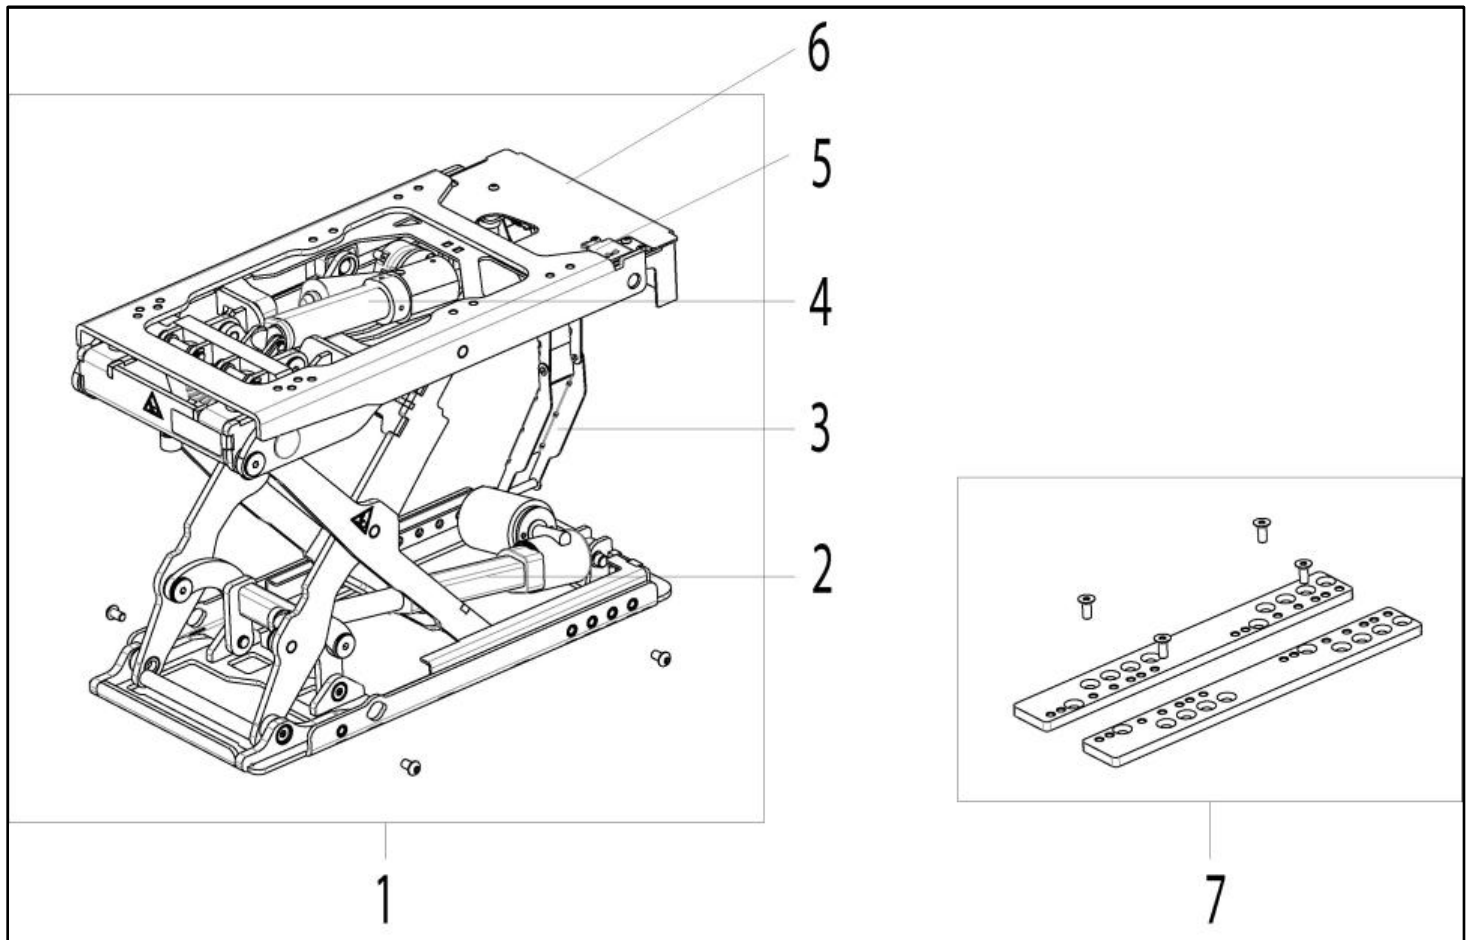

SEAT MODULE LIFT AND TILT

Pos	Item number	Description	Comment
1	20012011-001	LIFT / TILT MODULE INCL MOUNTING ACCESSORIES	
2	20010136	LIFT ACTUATOR	
3	20010138	CABLE TRACK	
4	20010135	TILT ACTUATOR	
5	20010141	MICRO SWITCH	
6	20010140	COVER	
7	22501005	ADAPTER PLATE KIT