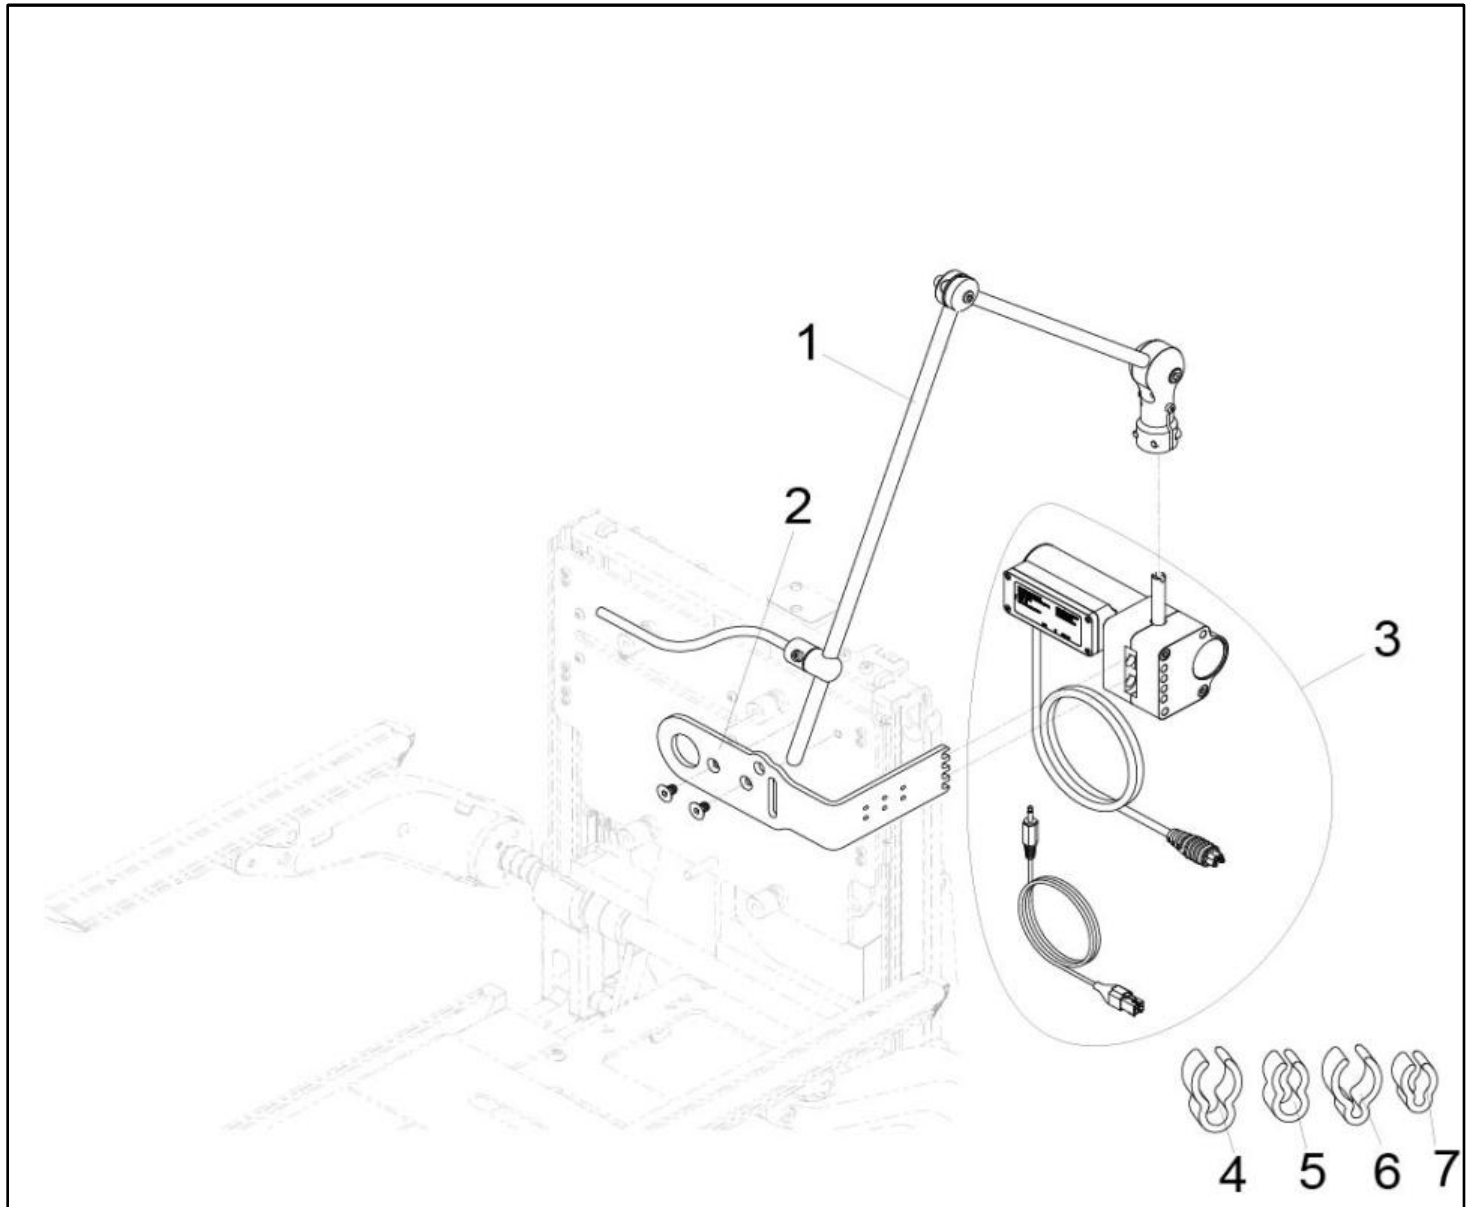

LINK-IT TO POWER CHIN BOOM FOR SEDEO ERGO / UP

Pos	Item number	Description	Comment
1	6003896	SWING AWAY ARM FOR CHIN CONTROL	LH/RH USEABLE
2	22709078-ET	LINK-IT MOUNTING BRACKET FOR CHIN CONTROL	LH/RH USEABLE
-	6002773	SWING AWAY UNIT POWERED	RH
3	6003565	SWING AWAY UNIT POWERED	LH
4	22709079-ET	CABLE CLIP SET 6 - 12 MM	10 PCS./PACK
5	22709080-ET	CABLE CLIP SET 6 - 8 MM	10 PCS./PACK
6	22709081-ET	CABLE CLIP SET 3 - 12 MM	10 PCS./PACK