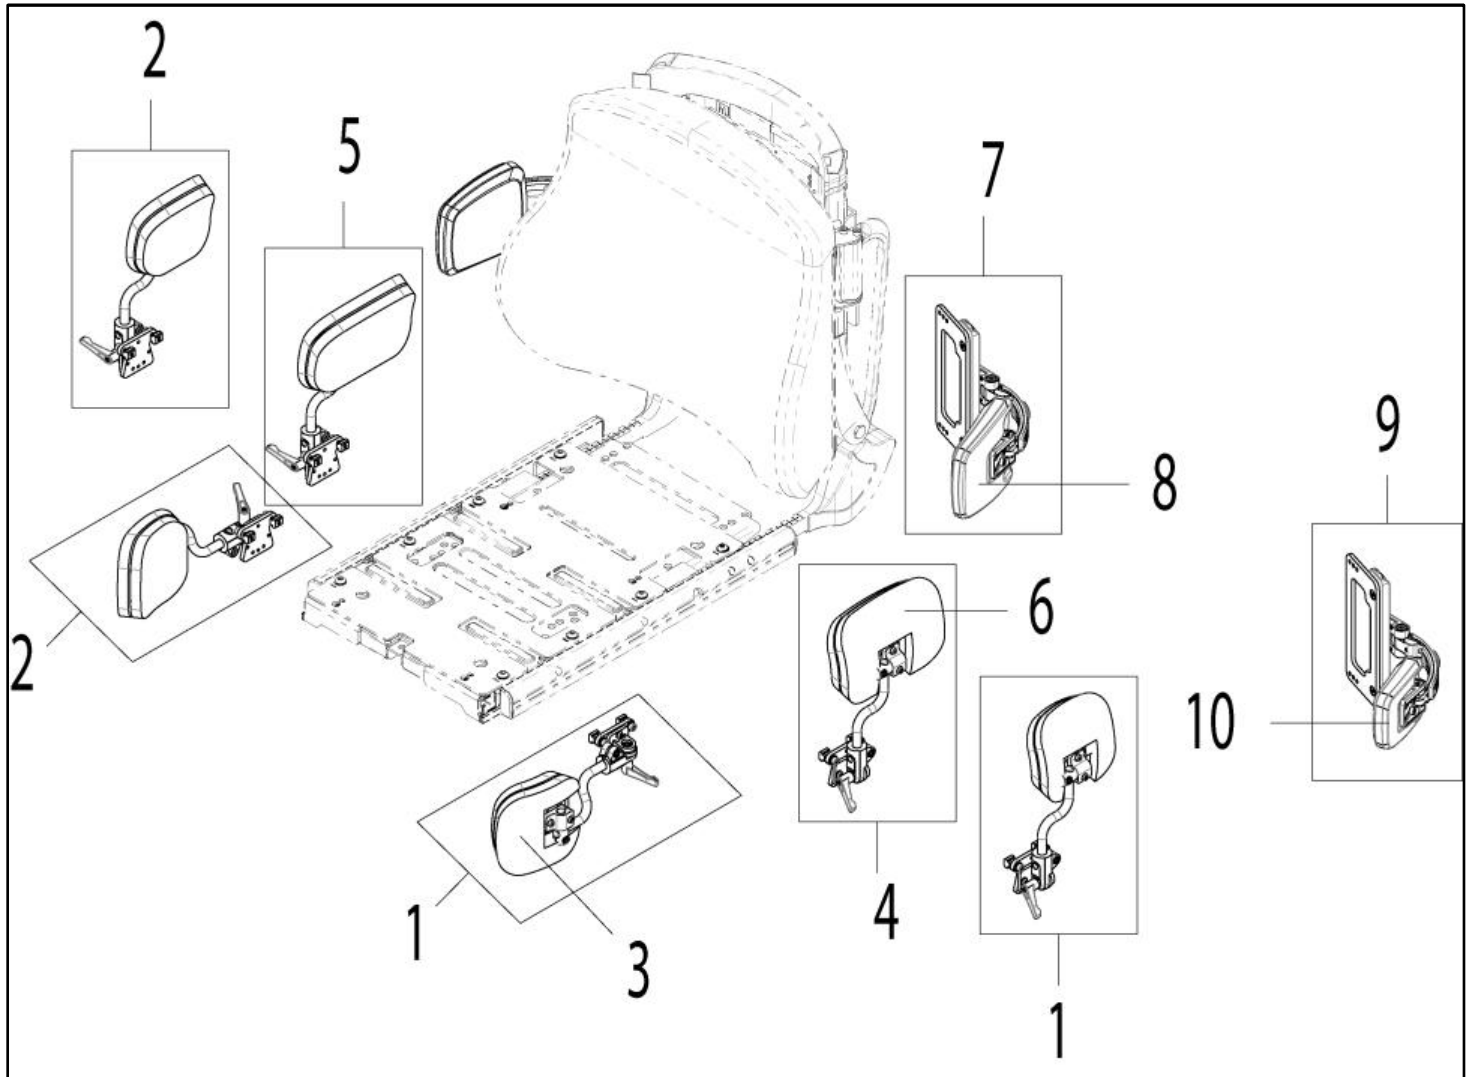

LATERAL SUPPORT

LATERAL SUPPORT

Pos	Item number	Description	Comment
1	22509025-011	THIGH / KNEE SUPPORT ASSEMBLY SHORT PAD	LH
2	22509025-012	THIGH / KNEE SUPPORT ASSEMBLY SHORT PAD	RH
3	22509034-002	THIGH / KNEE SUPPORT COVER SHORT PAD	
4	22509025-001	THIGH / KNEE SUPPORT ASSEMBLY LONG PAD	LH
5	22509025-002	THIGH / KNEE SUPPORT ASSEMBLY LONG PAD	RH
6	22509034-001	THIGH / KNEE SUPPORT COVER LONG PAD	
7	22509107-001	LATERAL SUPPORT ASSEMBLY LARGE PAD	
8	22509099-001	LATERAL SUPPORT LARGE PAD KIT	
9	22509107-002	LATERAL SUPPORT ASSEMBLY SMALL PAD	
10	22509099-002	LATERAL SUPPORT SMALL PAD KIT