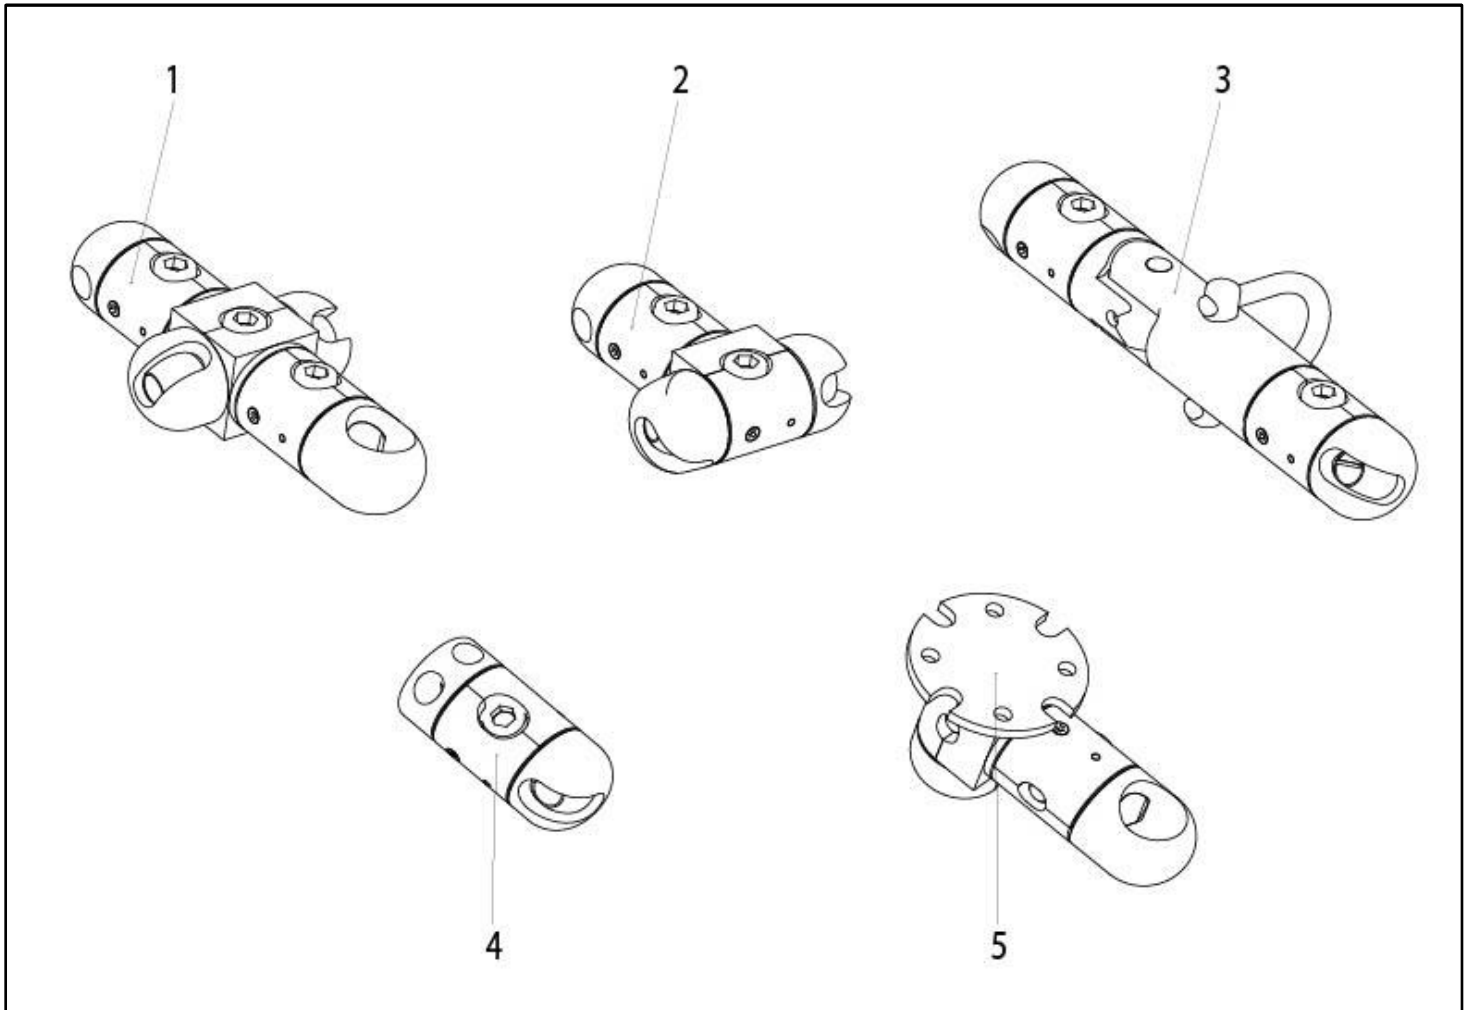

LINK-IT MODULES 2

Pos	Item number	Description	Comment
1	22709107-ET	LINK-IT STAR MODULE WITH INCLUSION 3 X 8 MM / 1 X 16 MM	
2	22709050-ET	LINK-IT STAR MODULE	
3	22709044-ET	LINK-IT SWING AWAY MODULE CLIP BALL END	
4	22709075-ET	LINK-IT CONNECTING MODULE, BETWEEN NECK RECEIVER AND JOYSTICK MOUNT	
5	22709051-ET	LINK-IT MODULE FOR HAND TRAY	FOR MICRO SERIES JOYSTICKS