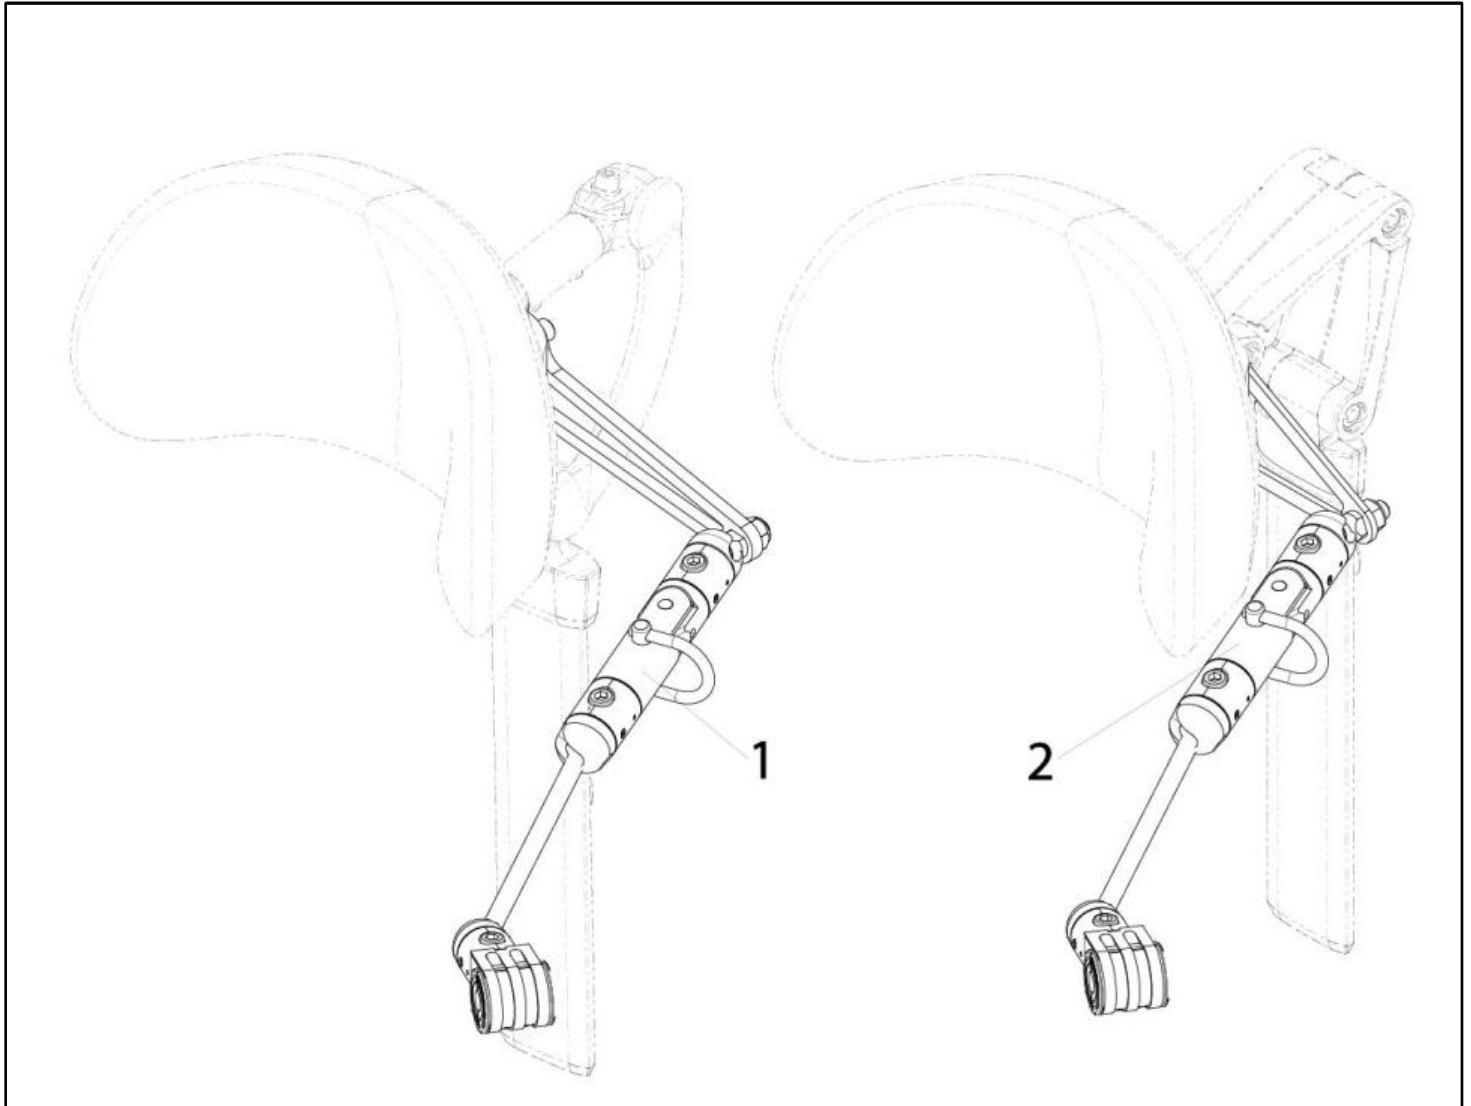

LINK-IT SIP-N-PUFF SYSTEM

Pos	Item number	Description	Comment
1	20009229	LINK-IT SWING AWAY HEADREST FOR SIP-N-PUFF	FOR WHITMYER HEADRESTMOUNT
2	20009230	LINK-IT SWING AWAY HEADREST FOR SIP-N-PUFF	FOR SEDEO HEADRESTMOUNT