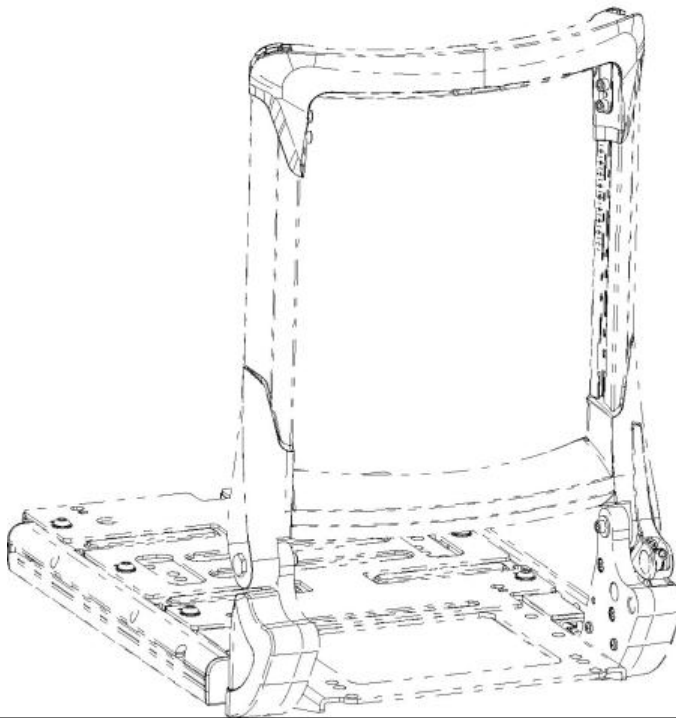

CRUTCH HOLDER

Pos	Item number	Description	Comment
1	22509060	CRUTCH HOLDER ASSEMBLY	

PUSH HANDLES

PUSH HANDLES

Pos	Item number	Description	Comment
1	22509127-001	PUSH HANDLE COMPLETE	LH
2	22509127-002	PUSH HANDLE COMPLETE	RH
3	000233047-ET	WING SCREW	2 PCS./PACK