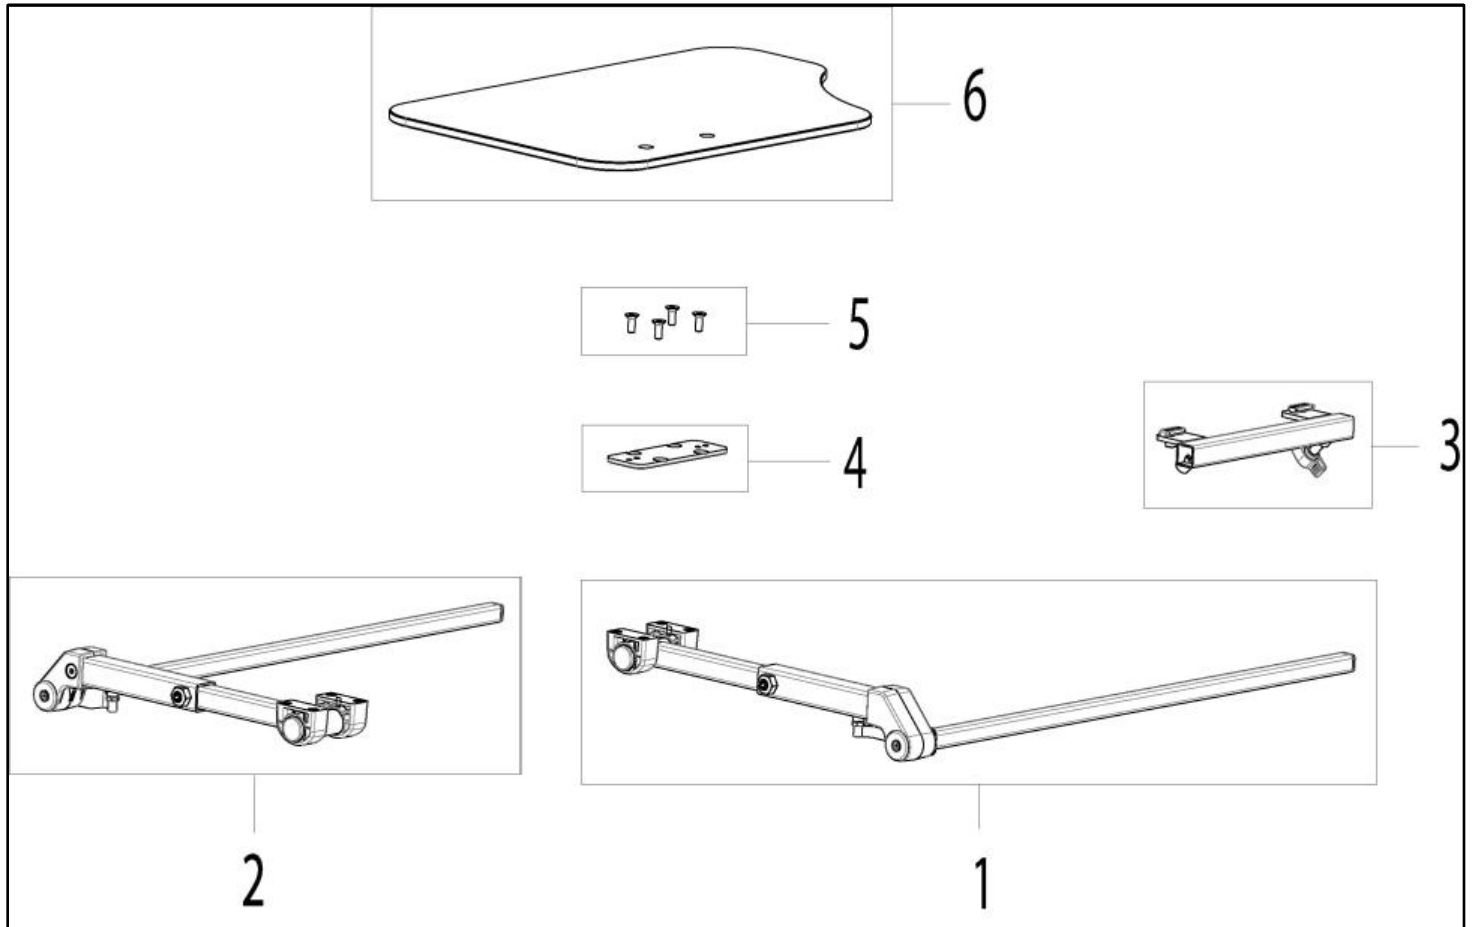

Pos	Item number	Description	Comment
10	90009093	ELBOW PAD	

SWING AWAY TRAY - HALF-SIDE

SWING AWAY TRAY - HALF-SIDE

Pos	Item number	Description	Comment
1	90009074-001	METAL PARTS HALF TRAY TABLE	LH
2	90009074-002	METAL PARTS HALF TRAY TABLE	RH
3	22509090	HALF TRAY TABLE RECEIVER	LEFT / RIGHT USEABLE
4	90009028	TRAY TABLE CONVERSION PLATE	
5	066902-001-ET	SCREW KIT M6x16	25 PCS./PACK
6	90009036-001	HALF TRAY TABLE	LEFT / RIGHT USEABLE