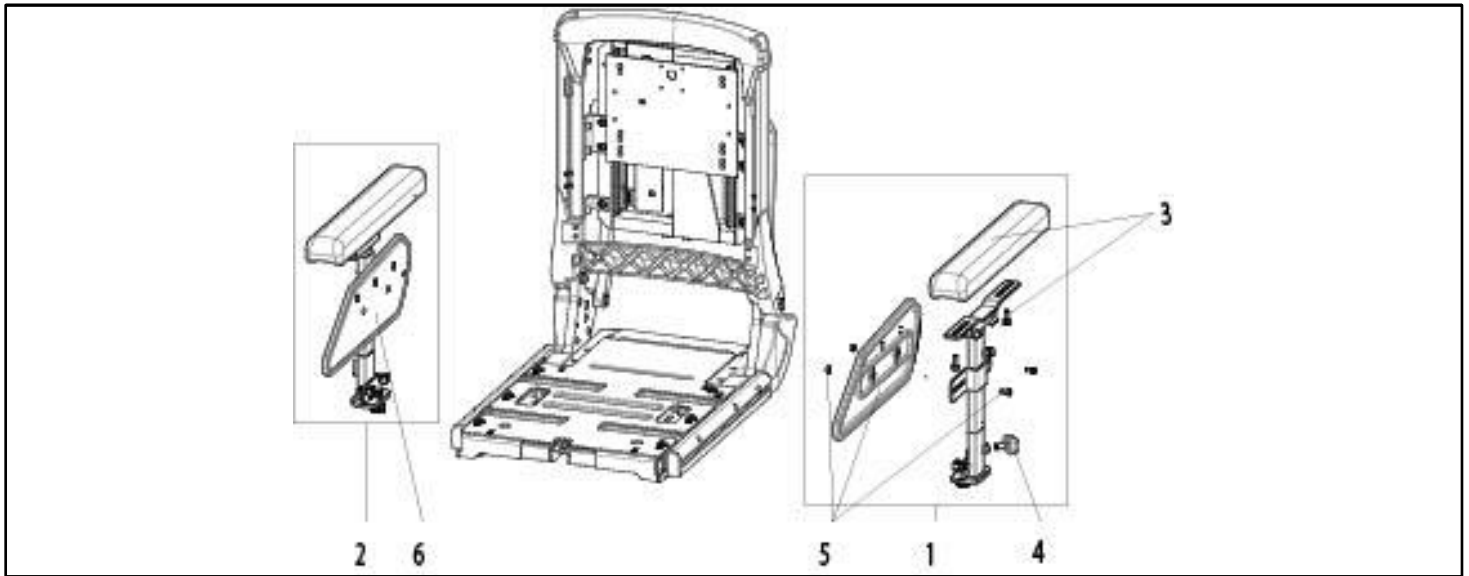

ARMREST, SINGLE POST SEDEO LITE, FIXED

Pos	Item number	Description	Comment
1	22804100-001	ARMREST SINGLE POST, FIXED	LH
2	22804100-002	ARMREST SINGLE POST, FIXED	RH
3	22804052	ARMPAD 380MM INCL. MOUNTING ACCESSORIES	LH/RH USEABLE
4	22604027	WING SCREW	
5	22604057	SKIRTGUARD INCL. MOUNTING ACCESSORIES	LH
6	22604056	SKIRTGUARD INCL. MOUNTING ACCESSORIES	RH