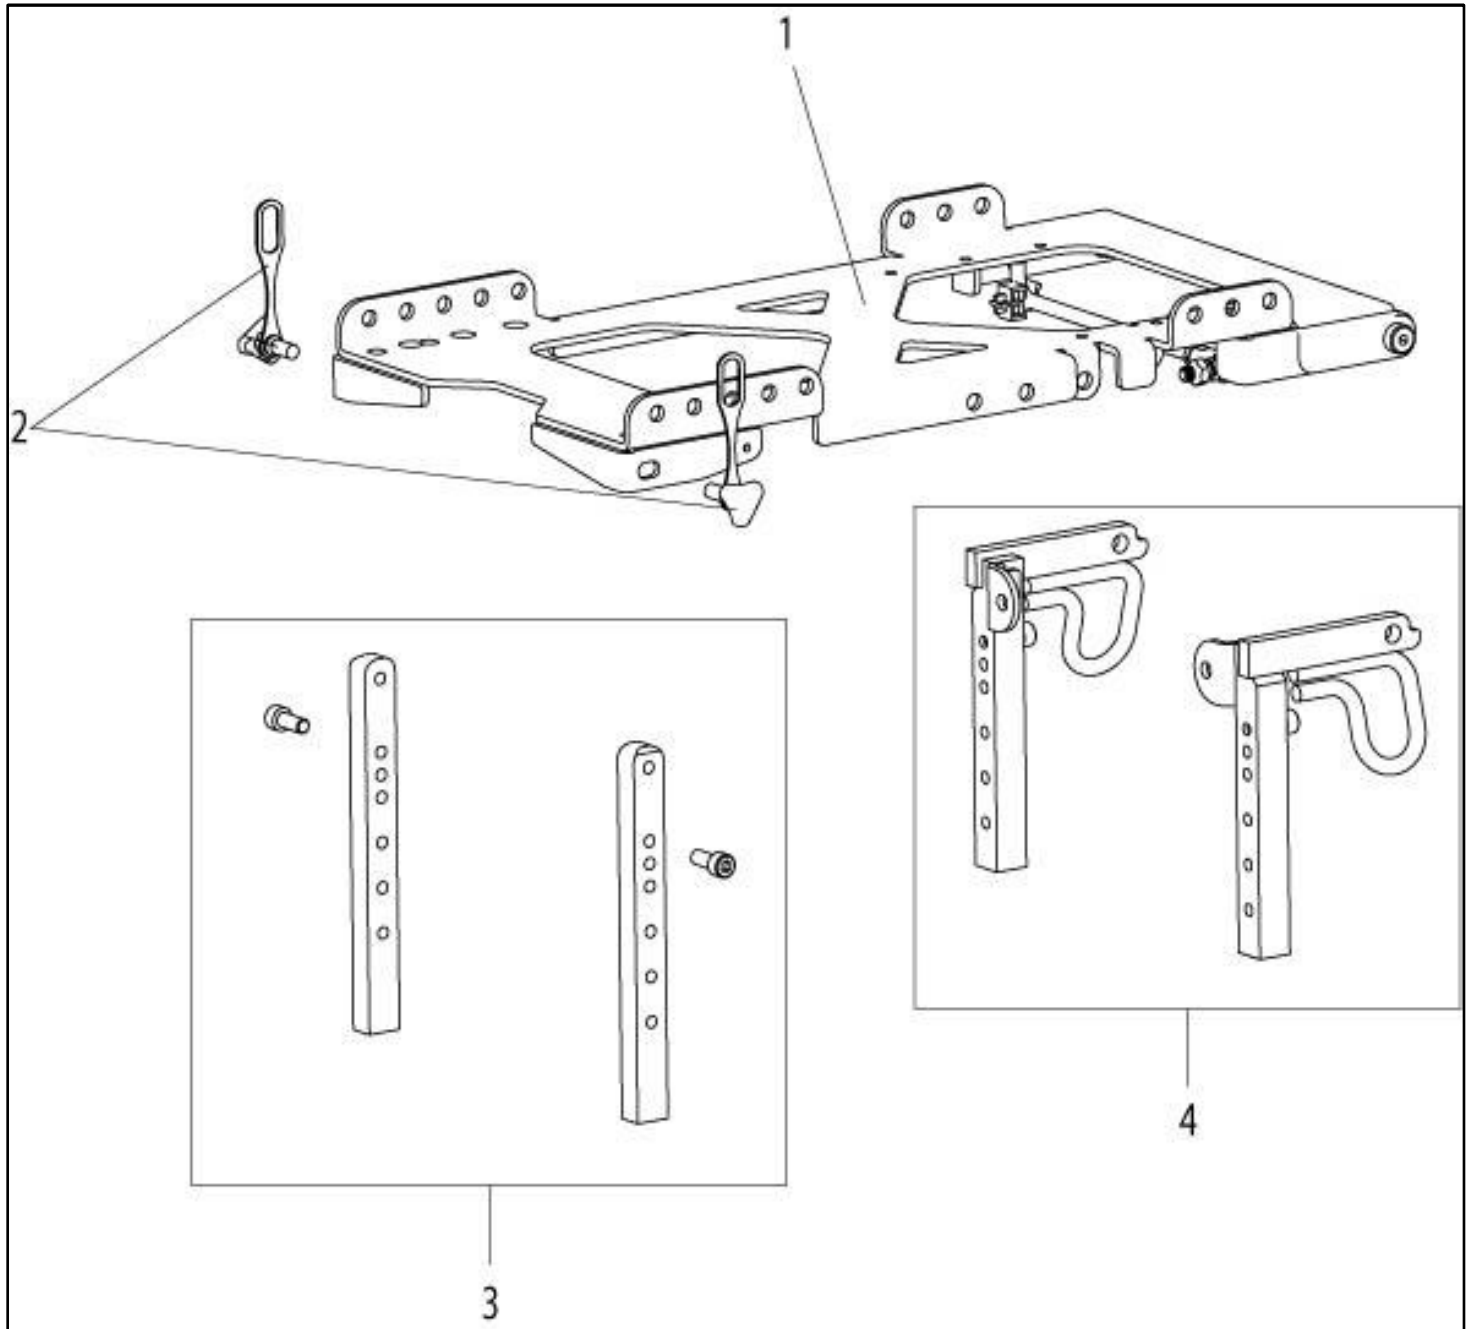

Q700M - SEAT INTERFACE

Pos	Item number	Description	Comment
1	162341	SEATINTERFACE	
2	162343	FIXING KIT	
3	162008	FRONT TRANSIT KIT	PAIR
4	162369	REAR TRANSIT KIT	PAIR