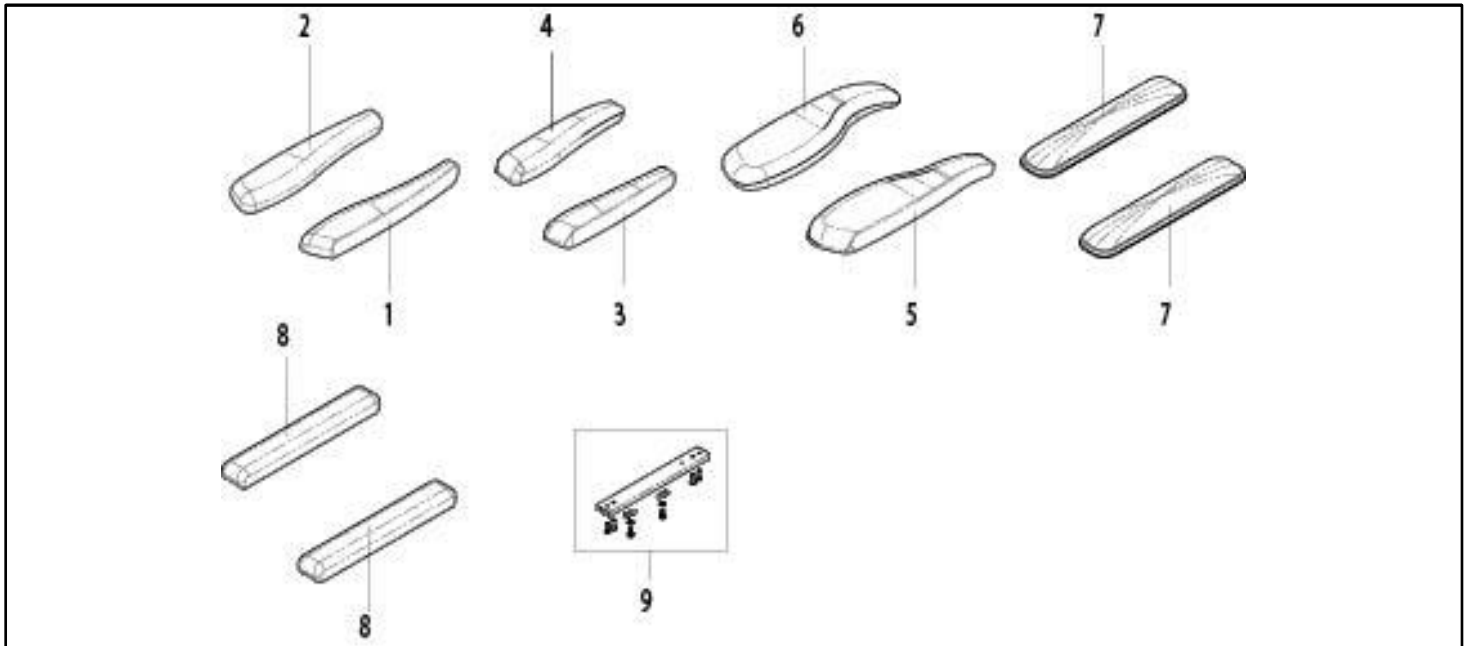

STANDARD ARMPADS

STANDARD ARMPADS

Pos	Item number	Description	Comment
1	22504218-001	ARM PAD COMFORT, PADDED, PU COATED, 400mm, INCLUDING MOUNTING ACCESSORIES	LH
2	22504218-002	ARM PAD COMFORT, PADDED, PU COATED, 400mm, INCLUDING MOUNTING ACCESSORIES	RH
3	22504218-003	ARM PAD COMFORT, PADDED, PU COATED, 300mm, INCLUDING MOUNTING ACCESSORIES	LH
4	22504218-004	ARM PAD COMFORT, PADDED, PU COATED, 300mm, INCLUDING MOUNTING ACCESSORIES	RH
5	22504218-005	ARM PAD COMFORT, PADDED, PU COATED, 450mm, INCLUDING MOUNTING ACCESSORIES	LH
6	22504218-006	ARM PAD COMFORT, PADDED, PU COATED, 450mm, INCLUDING MOUNTING ACCESSORIES	RH
7	22504218-007	ARMPAD ASSEMBLY UMO, INCLUDING MOUNTING ACCESSORIES	1 PIECE
8	22804052	ARMPAD 380MM INCL. MOUNTING ACCESSORIES	LH / RH USEABLE
9	22804060	RAIL INCL. MOUNTING ACCESSORIES	FOR ARMPAD 380MM