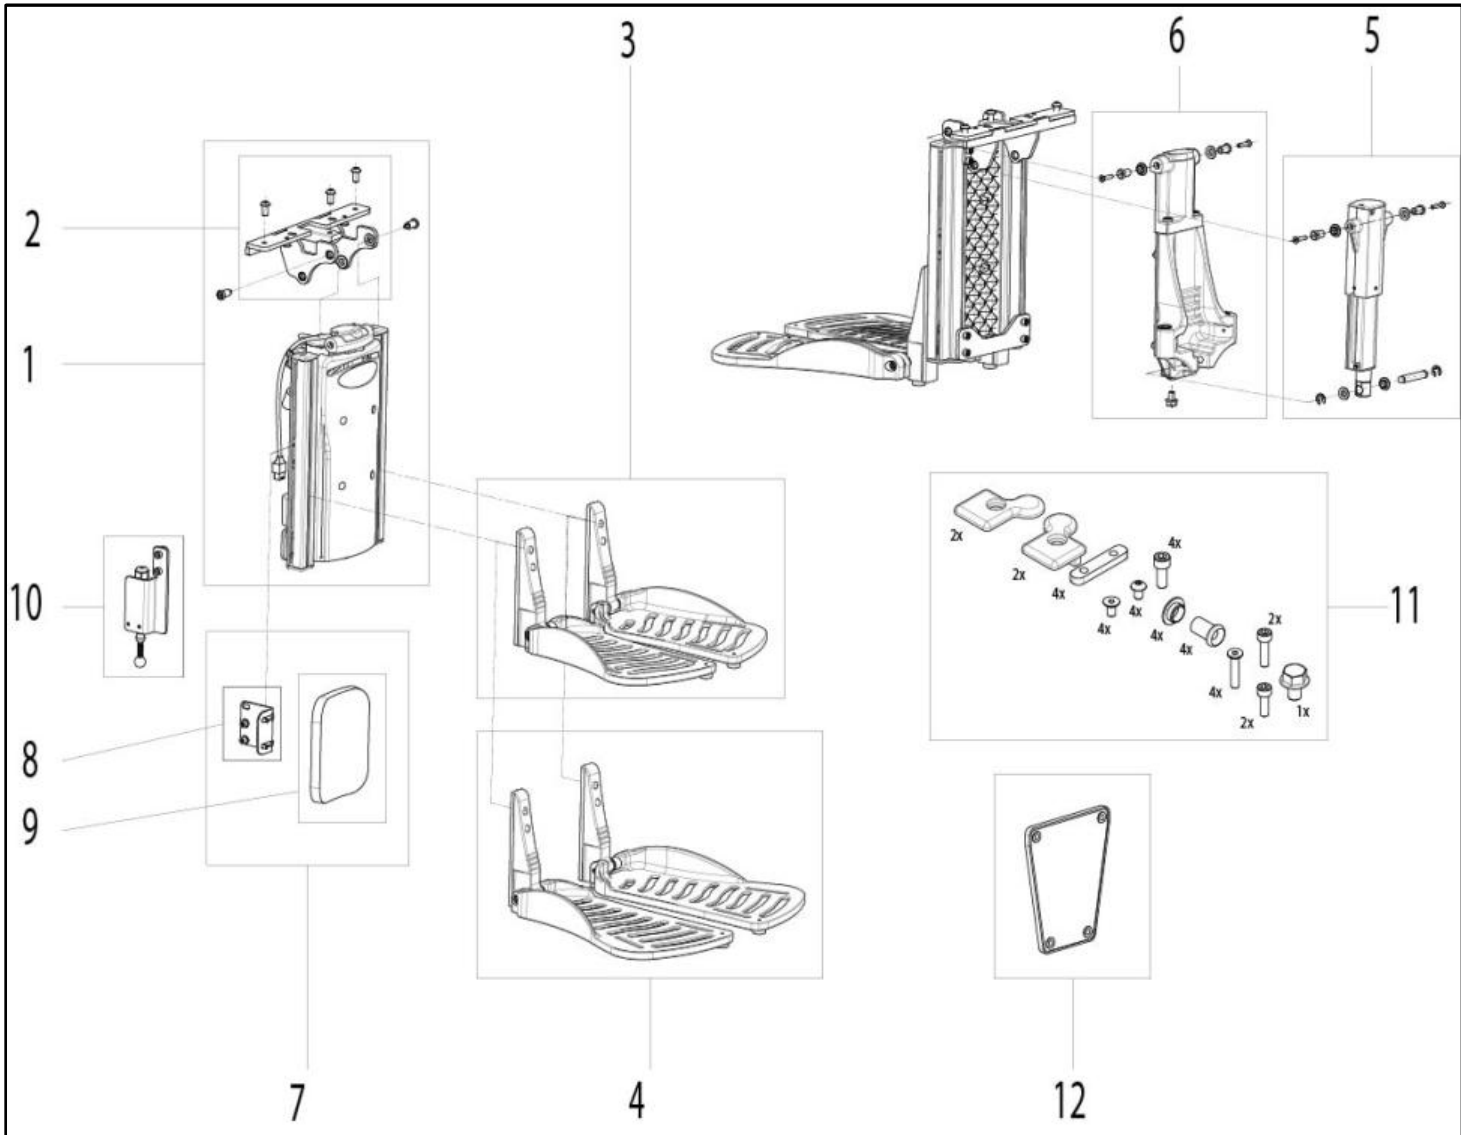

Q700F/R - SWIVEL BRIDGE

Pos	Item number	Description	Comment
2	22700066	CASTOR DAMPER	Q700F/R
1	22700075	SWIVEL BRIDGE ASSY	Q700F/R / Q500F/R

POWERED CENTRE MOUNT LEGREST

Pos	Item number	Description	Comment
1	247688	CENTER MOUNT LEGREST, POWERED, 90 - 180 ANGLE, 175 MM EXTENSION	WITHOUT FOOTPLATES
2	247180	FOOTPLATES SHORT	PAIR
3	247181	FOOTPLATES LONG	PAIR
4	247200	ACTUATOR EXTENSION	NOTE: STARTING WEEK 27/2017
5	247201	ACTUATOR ELEVATION	NOTE: STARTING WEEK 27/2017