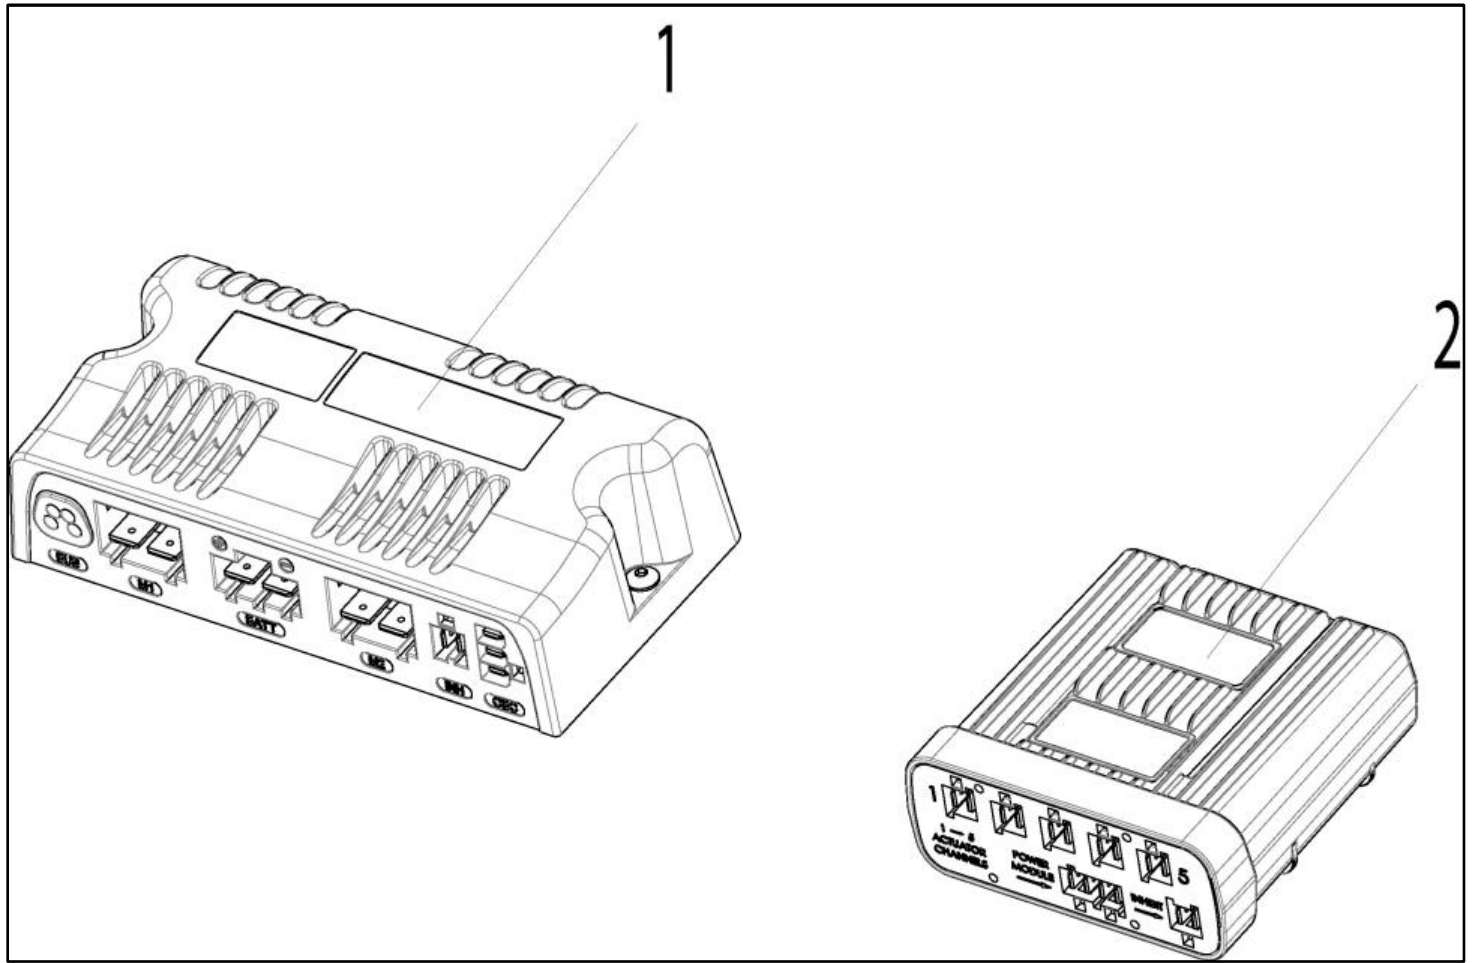

CONTROLLER SPARES R-NET

Pos	Item number	Description	Comment
1	20011080-004	R-NET PM120 CONTROLLER, W/O PROGRAMMING	
1	20011081-004	R-NET PM120 CONTROLLER, WITH PROGRAMMING	PLEASE NOTE SERIAL NO. WHEN ORDERING
2	21011013	R-NET ISM-6L (6 ACTUATORS AND LIGHTS)