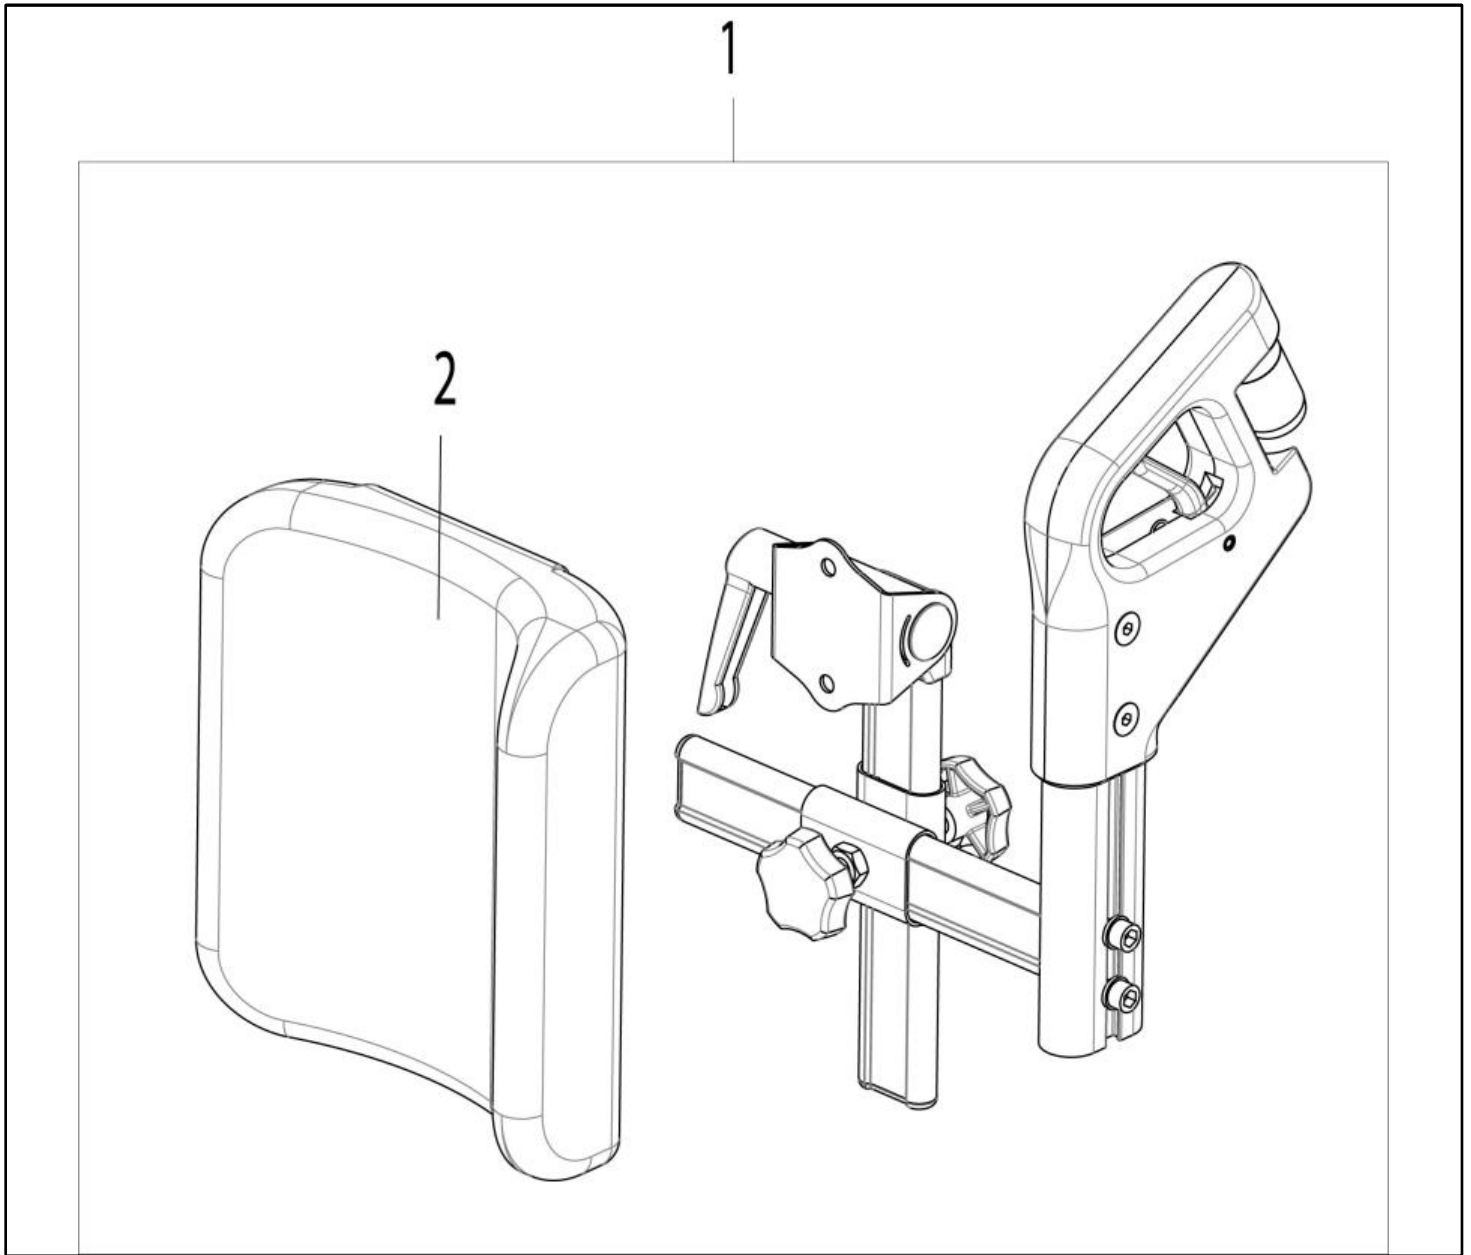

AMPUTEE SUPPORT

Pos	Item number	Description	Comment
1	22505200-001	AMPUTATION SUPPORT LEFT	
-	22505200-002	AMPUTATION SUPPORT RIGHT	
2	22505114-008	AMPUTATION SUPPORT PAD KIT	LEFT / RIGHT USEABLE