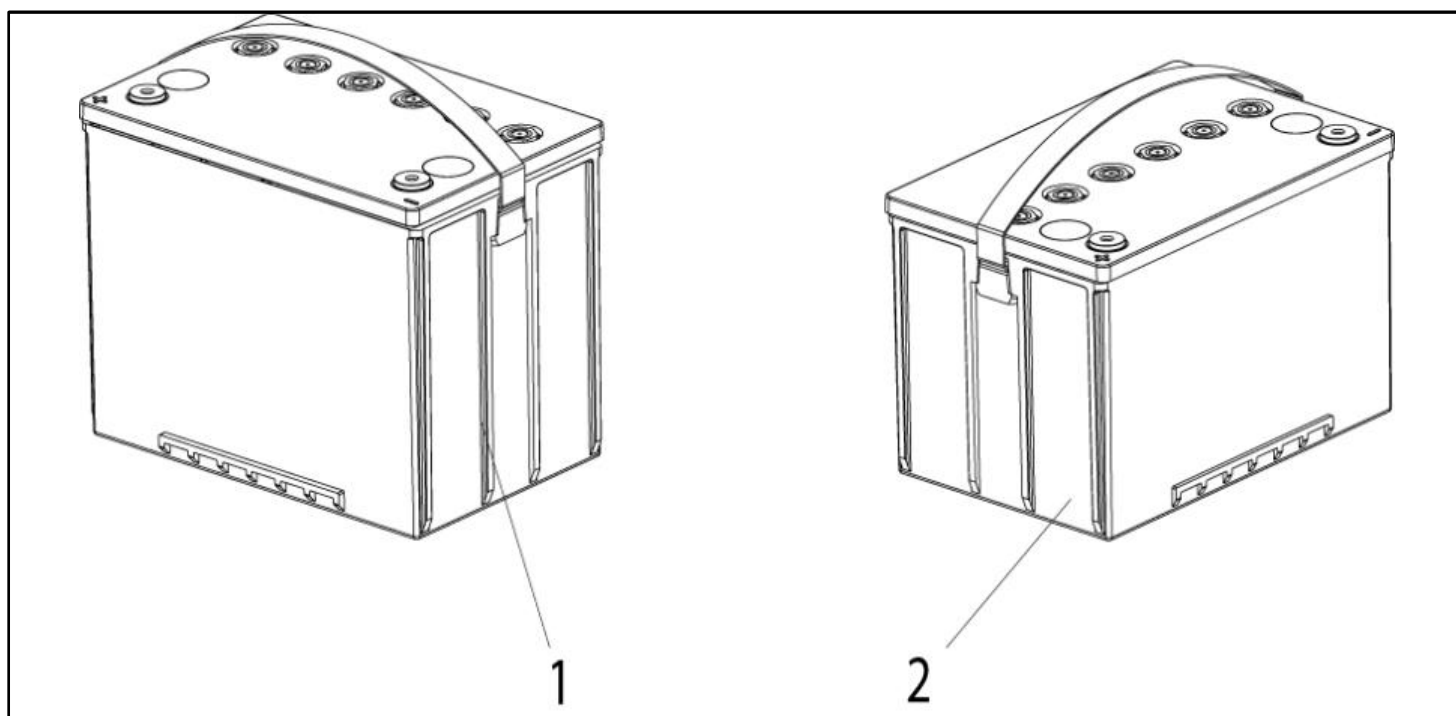

BATTERY

Pos	Item number	Description	Comment
1	20016005	BATTERY 80 AH GEL	
-	010563	BATTERY PACKER KIT	
2	20016002	60 Ah BATTERY ETERNITY G 04 12 055