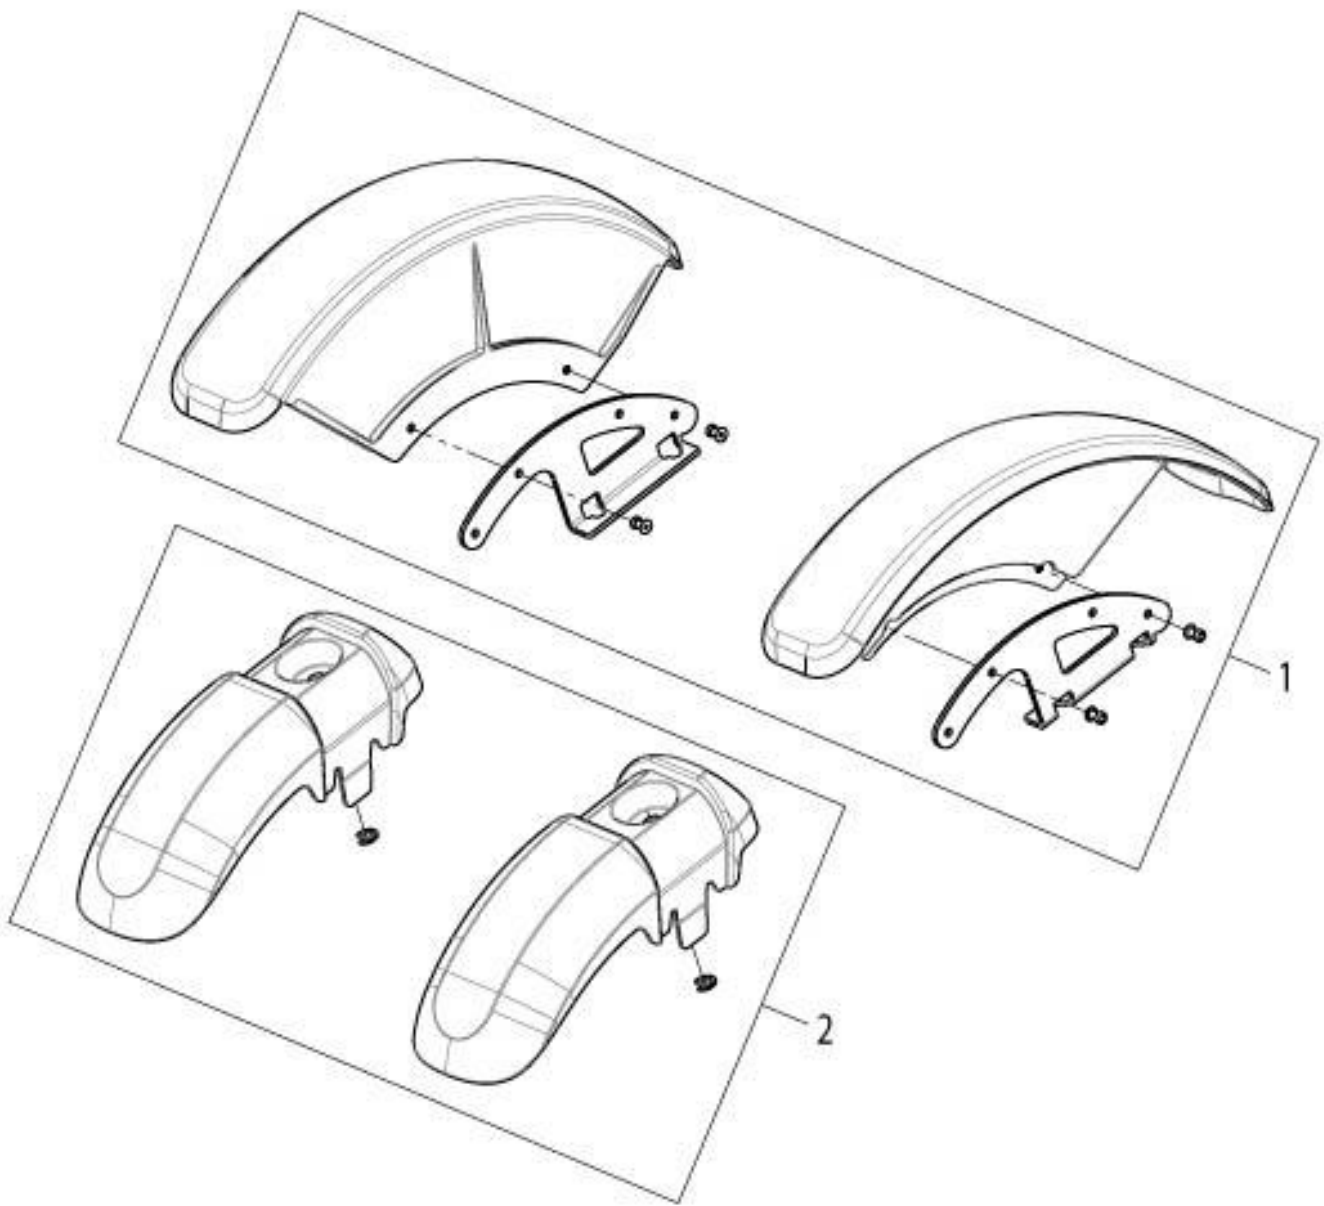

Q700 F/R - MUDGUARD

Pos	Item number	Description	Comment
1	22700056	MUDGUARD FOR 14 INCH DRIVE WHEEL	Q700 F
1	22700055	MUDGUARD FOR 14 INCH DRIVE WHEEL	Q700 R
2	22700060	MUDGUARD FOR 9 INCH CASTOR WHEEL	Q700 F/R