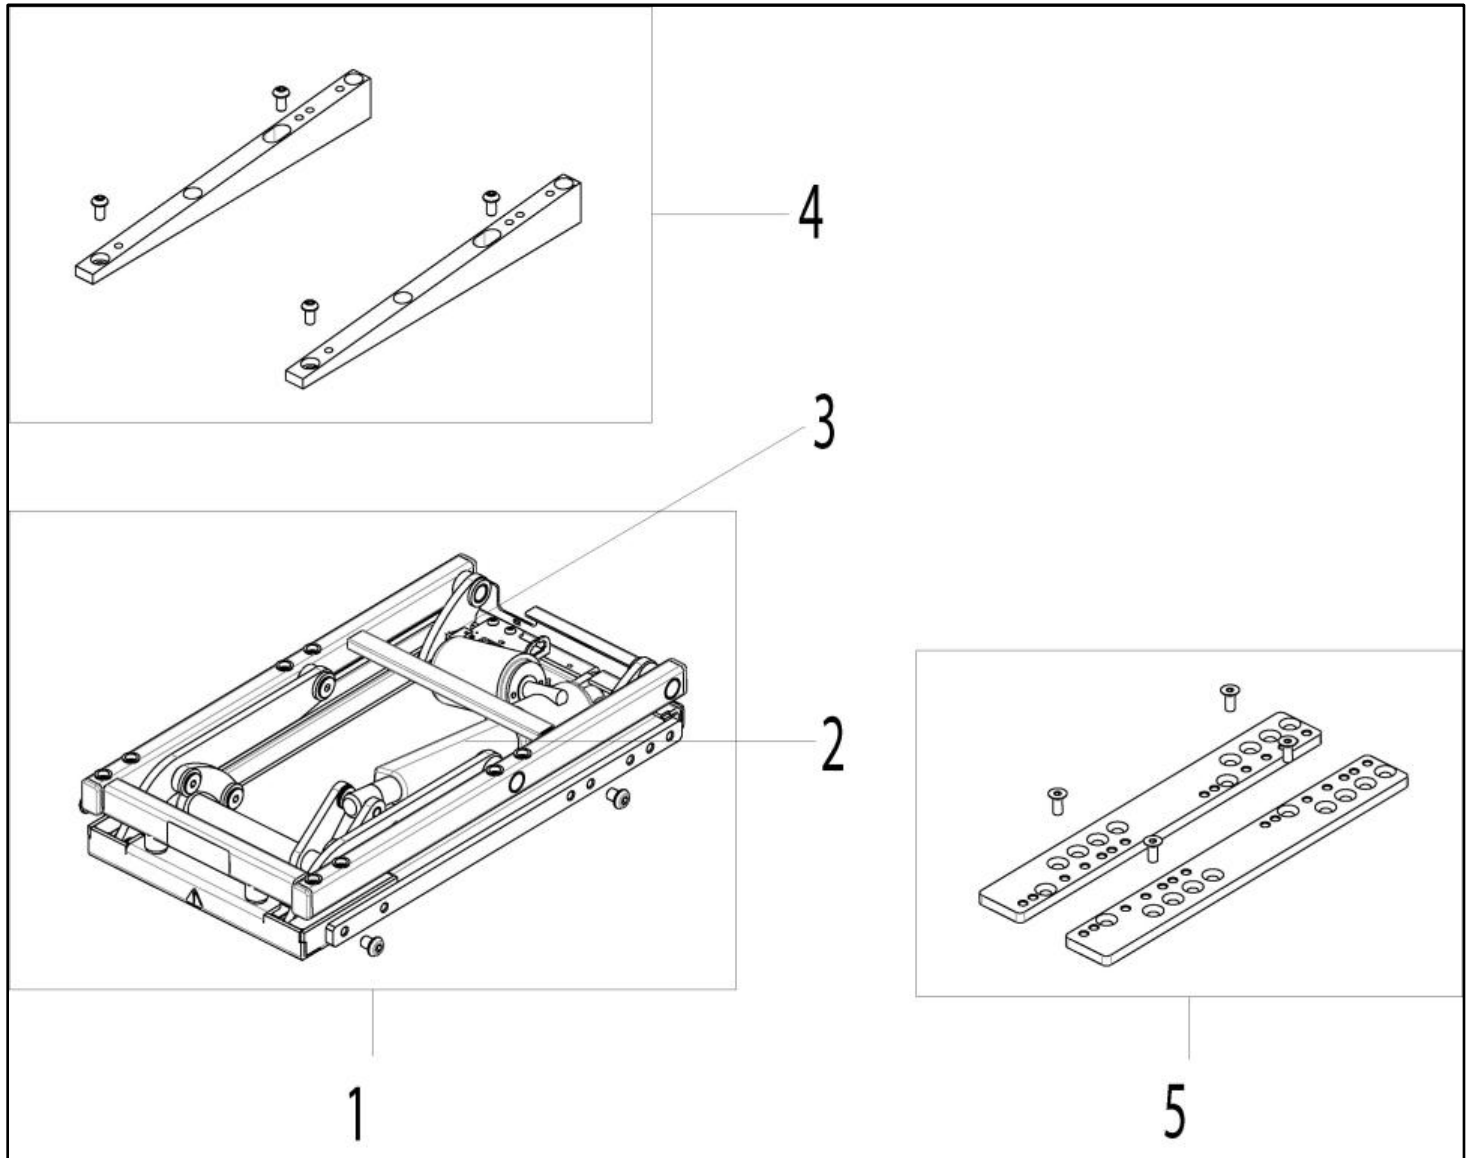

SEAT MODULE TILT

SEAT MODULE TILT

Pos	Item number	Description	Comment
1	20012010-001	TILT MODULE 30° INCL. MOUNTING ACCESSORIES	
1	20012010-002	TILT MODULE 50° INCL. MOUNTING ACCESSORIES	
2	20010131	ACTUATOR TILT MODULE 30°	
3	20010132	MICRO SWITCH AND CONNECTING LOOM	
4	21012015	SPACER -5° - 25 °KIT	
5	22501005	ADAPTER PLATE KIT