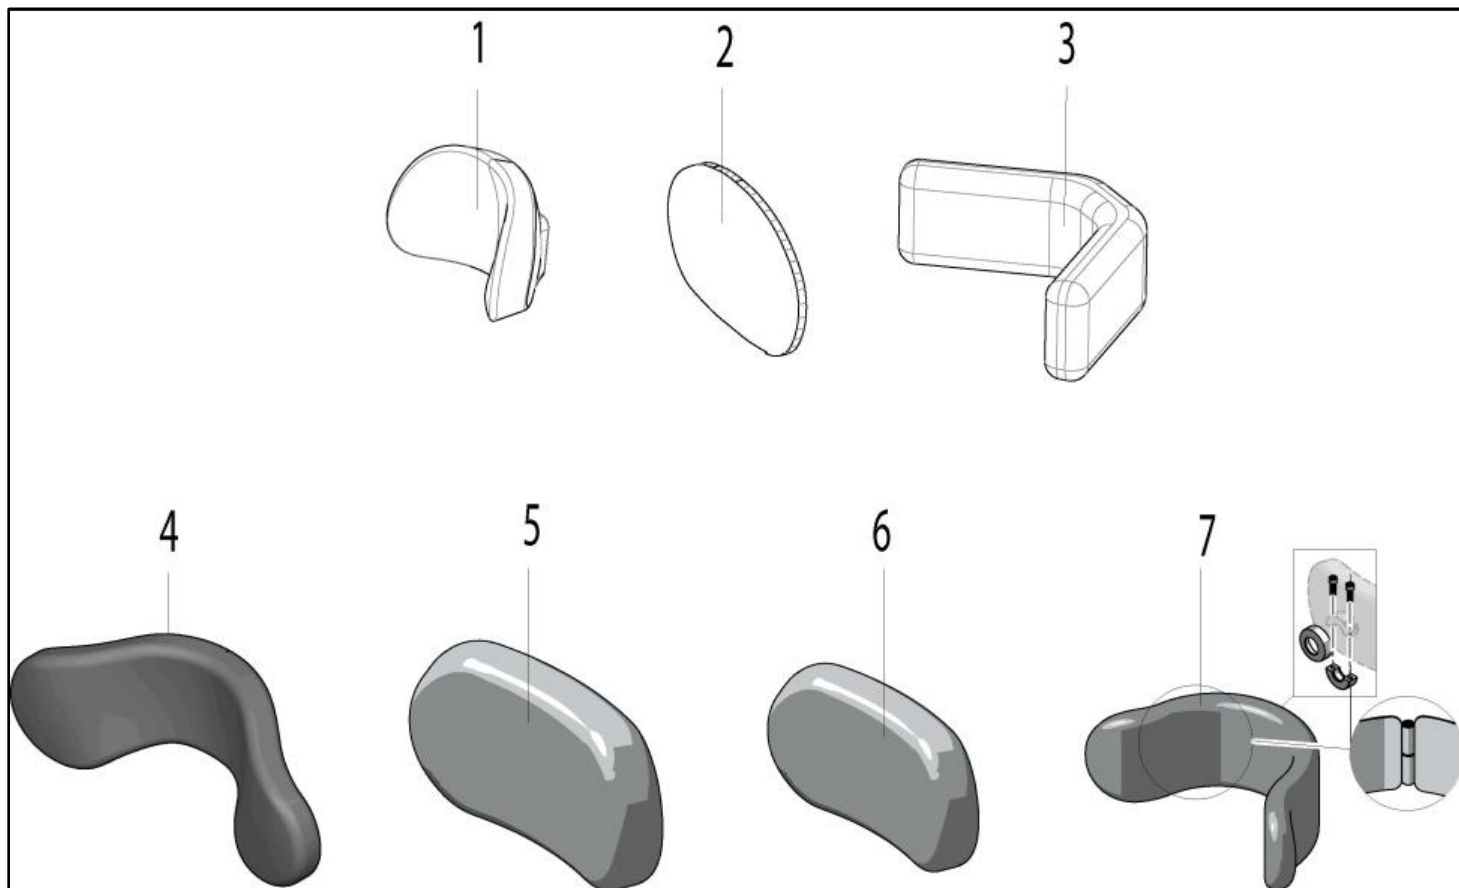

HEADREST PADS

Pos	Item number	Description	Comment
1	22509013-001	SEDEO HEADREST PAD SMALL	
2	20009103	COVER FOR SEDEO HEADREST PAD SMALL	
3	22509013-002	SEDEO HEADREST PAD FLEXIBLE	
4	P1400L	WHITMYER PAD PLUSH LARGE, 14in, LYCRA	
5	P1000L	WHITMYER PAD PLUSH MEDIUM, 10 in, LYCRA	
6	P800L	WHITMYER PAD PLUSH SMALL, 8 in, LYCRA	
7	P8088L	WHITMYER PAD ADJUST-A-PLUSH STANDARD, LYCRA	
7	P8044L	WHITMYER PAD ADJUST-A-PLUSH NARROW, LYCRA