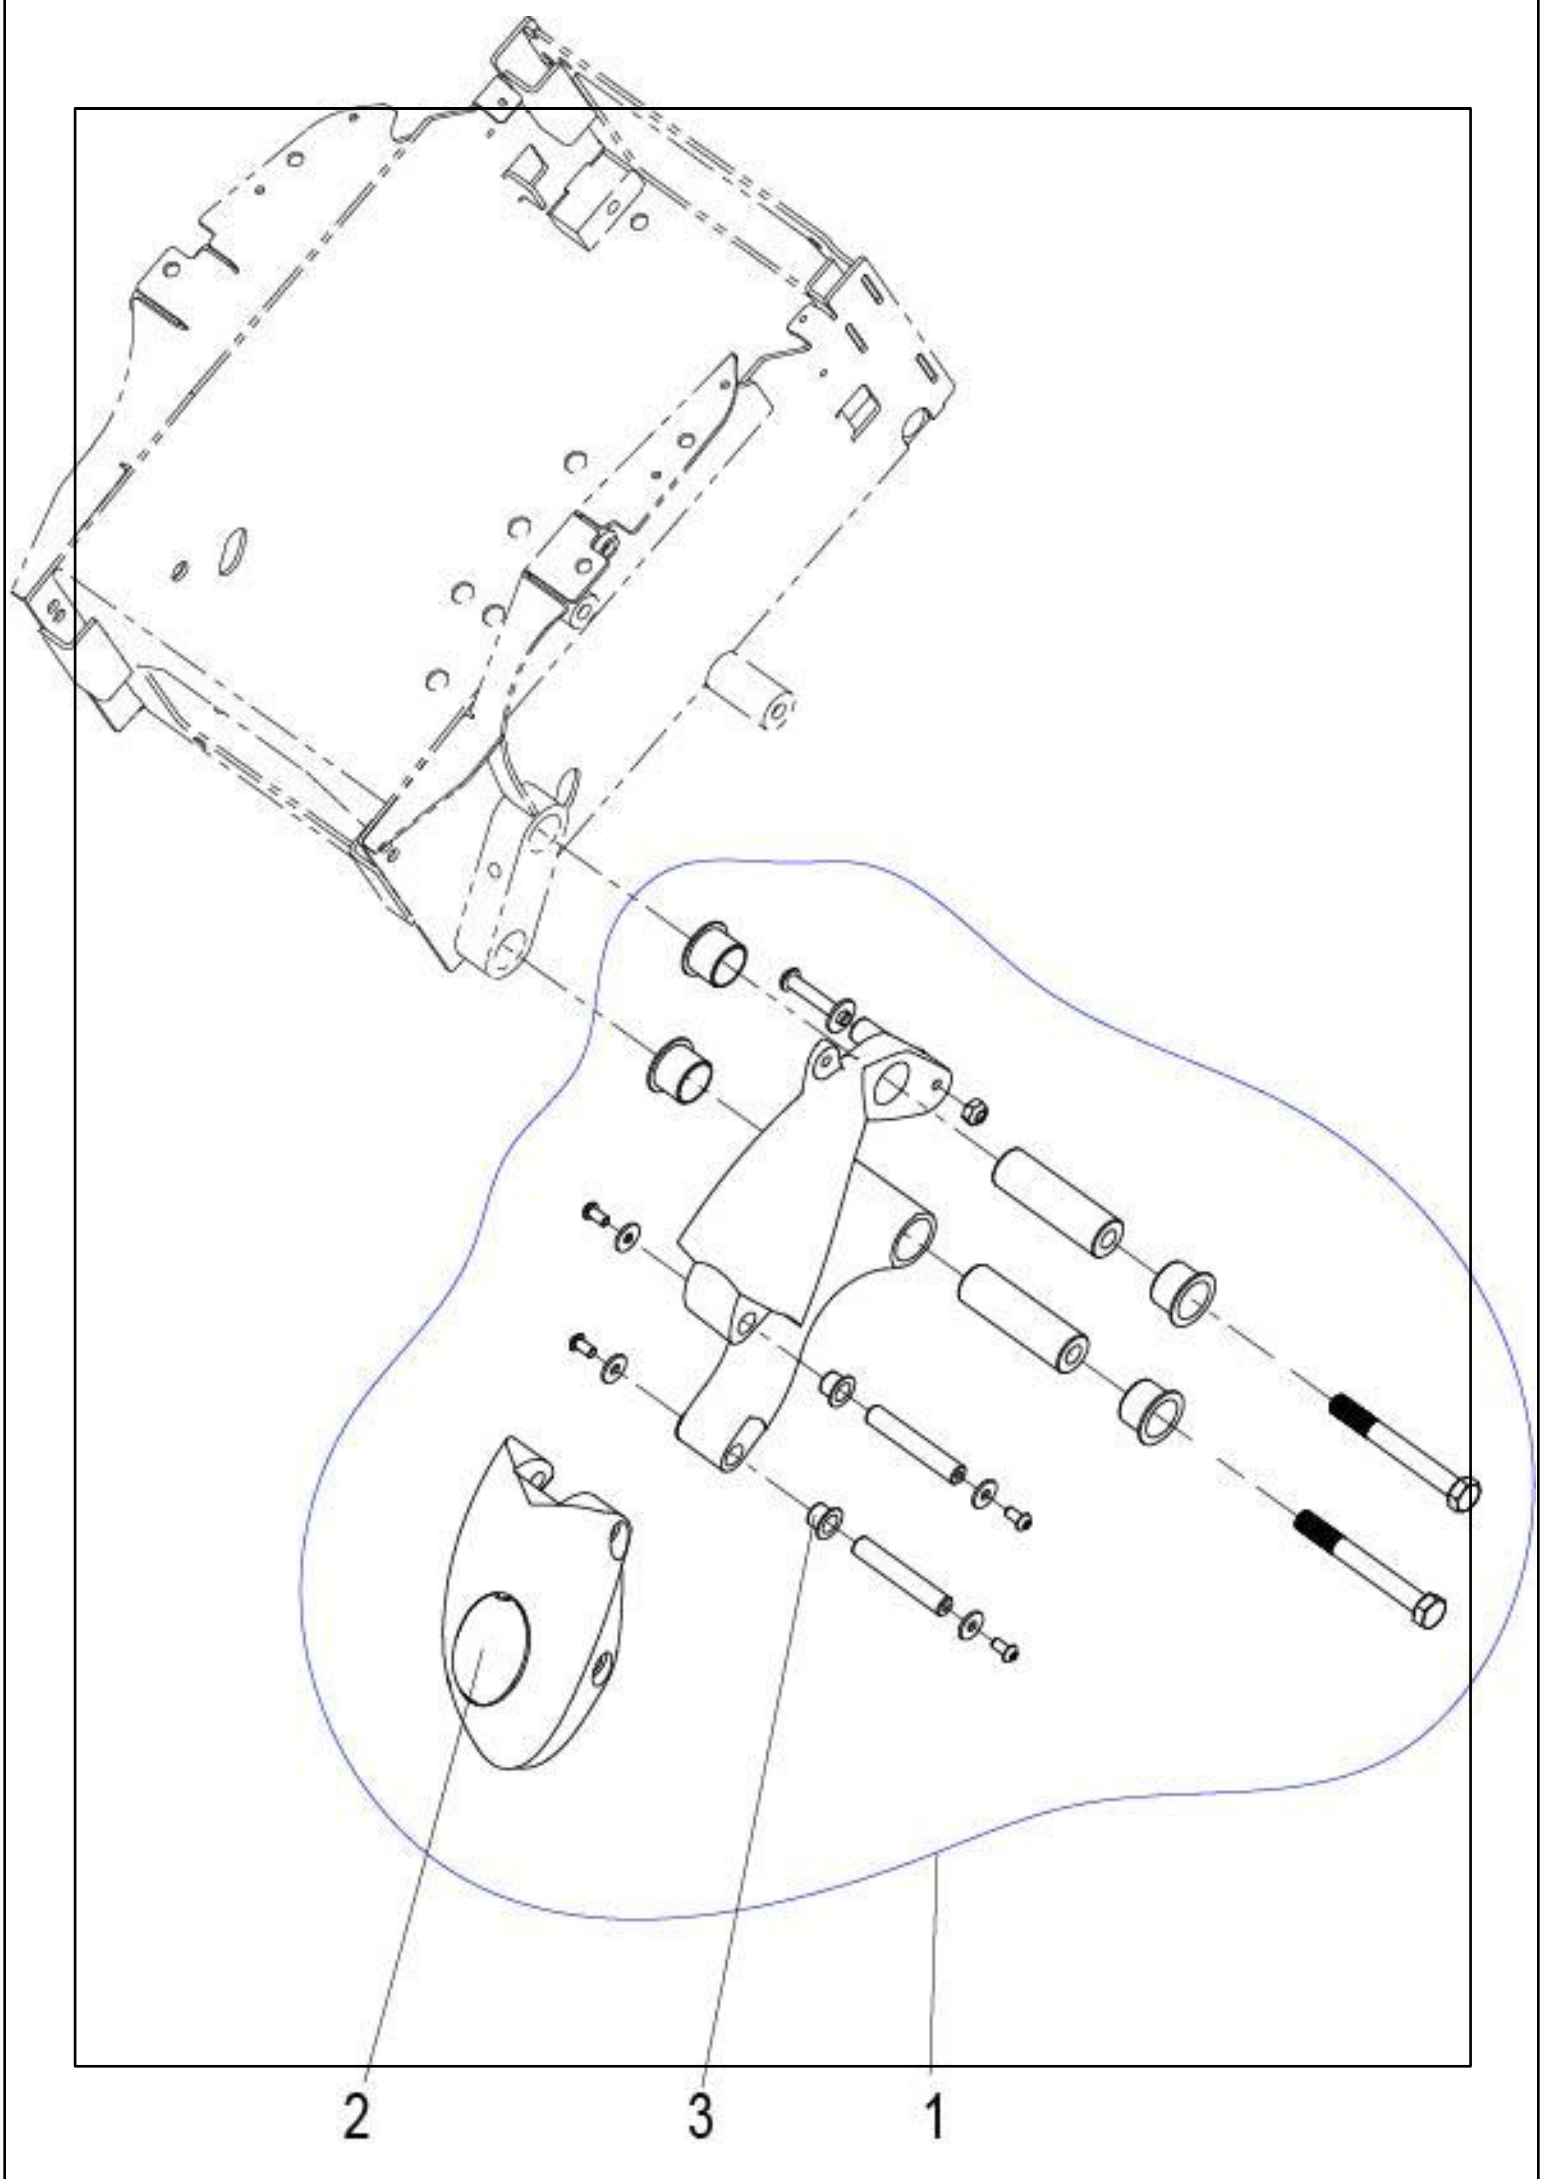

2

3

1

Q700M - CASTOR ARM FRONT

Pos	Item number	Description	Comment
1	163577	FRONT CASTOR ARM KIT	PAIR
2	244397	FRONT CASTOR COVER KIT	PAIR
3	162354	BUSH BEARING KIT FOR FRONT CASTOR ARM	8 PCS/PACK