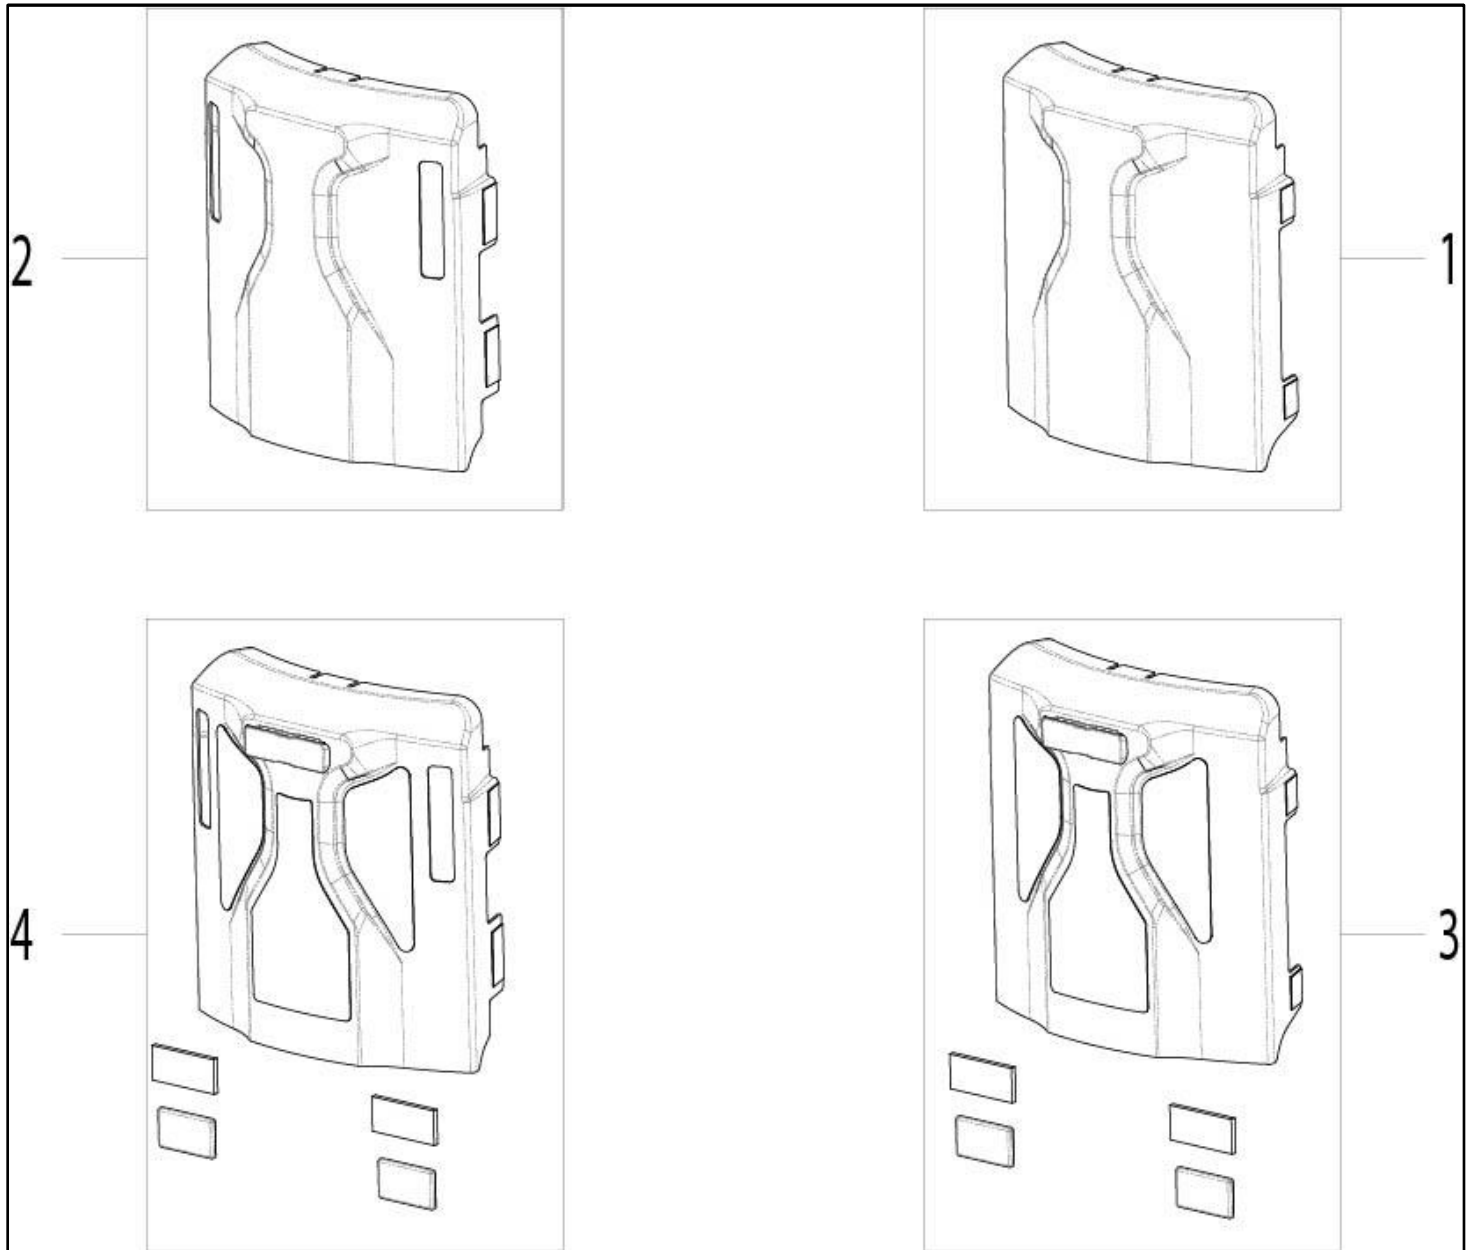

BACK

Pos	Item number	Description	Comment
2	22503055-001	BACKREST COVER POWERED BACKREST, COMPLETE	FOR 22500102 AND 22500103
1	22503055-002	BACKREST COVER FIXED BACKREST, COMPLETE	FOR 22500101
4	22509075-001	BACKREST COVER POWERED BACKREST, COMPLETE - STVZO	FOR 22500102 AND 22500103
3	22509075-002	BACKREST COVER FIXED BACKREST, COMPLETE - STVZO	FOR 22500101