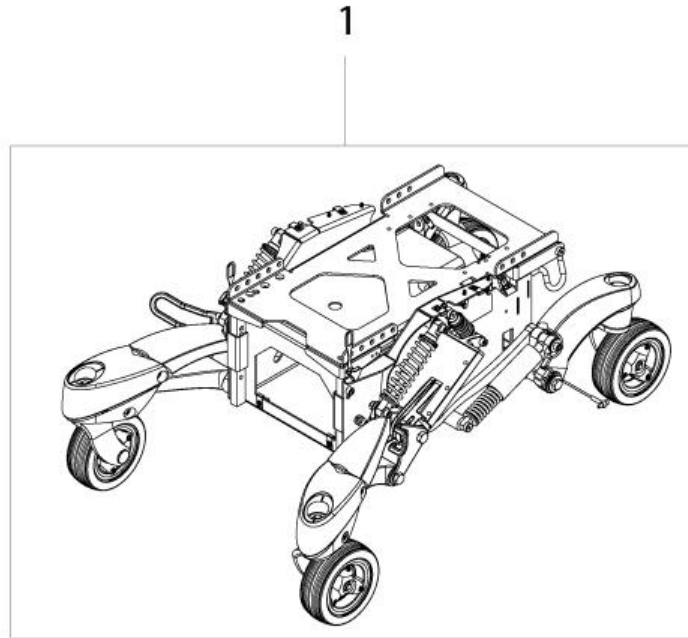

Q700M - CHASSIS

Pos	Item number	Description	Comment
1	134704-ET	CHASSIS CPL. WITH PERFORMANCE SPRING	Q700 M SEDEO ERGO
-	162362	U-NUT FOR CHASSIS (FITMENT FOR SHROUDS AND CONTROLLER BRACKET)	8 PCS./PACK
-	241925	SEAT STAY ASSY	Q700 M