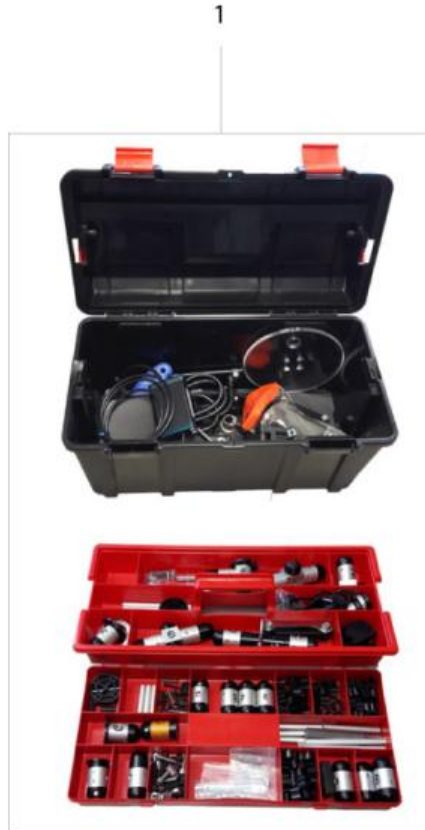

LINK-IT TOOLBOX

Pos	Item number	Description	Comment
1	22709120	TOOLBOX LINK-IT, COMPLETE	
-	22709035-ET	LINK-IT MODULE WITH D 16 MM INCLUSION	FOR MICRO SERIES JOYSTICKS
-	22709008-ET	LINK-IT BASE MODULE	
-	22709009-ET	LINK-IT WALL PLATE MODULE	
-	22709046-ET	LINK-IT ADAPTER RING	
-	22709044-ET	LINK-IT MODULE SA CLIP BALL END	
-	22709031-ET	LINK-IT MODULE WITH D 6 MM INCLUSION	
-	22709045-ET	LINK-IT OMNI HOLDER WITH MOUNTING MATERIAL	
-	22709050-ET	LINK-IT STAR MODULE