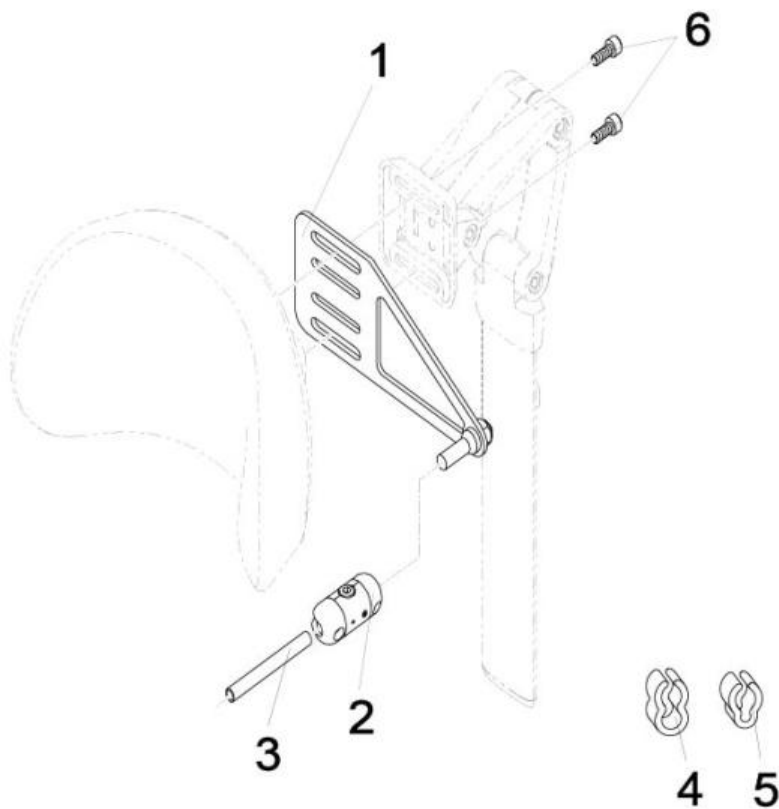

LINK-IT TO SEDEO HEADREST MOUNT FIXED (SWITCH MOUNTING)

Pos	Item number	Description	Comment
1	20009250	PLATE FOR MOUNTING TO SEDEO HEADREST	LH/RH USEABLE
2	22709008-ET	LINK-IT BASE MODULE	
3	22709111-ET	LINK-IT TUBE SET MED, INCL. 3 TUBES 8 X 75 MM, 8 X 100 MM, 8 X 150 MM	
4	22709080-ET	CABLE CLIP SET 6 - 8 MM	10 PCS./PACK
5	22709082-ET	CABLE CLIP SET 3 - 8 MM	10 PCS./PACK
6	000925.0324-ET	SCREW ISO4762 M6x12 12.9 DPS NP	10 PCS./PACK, USED FOR SINGLE PLATE