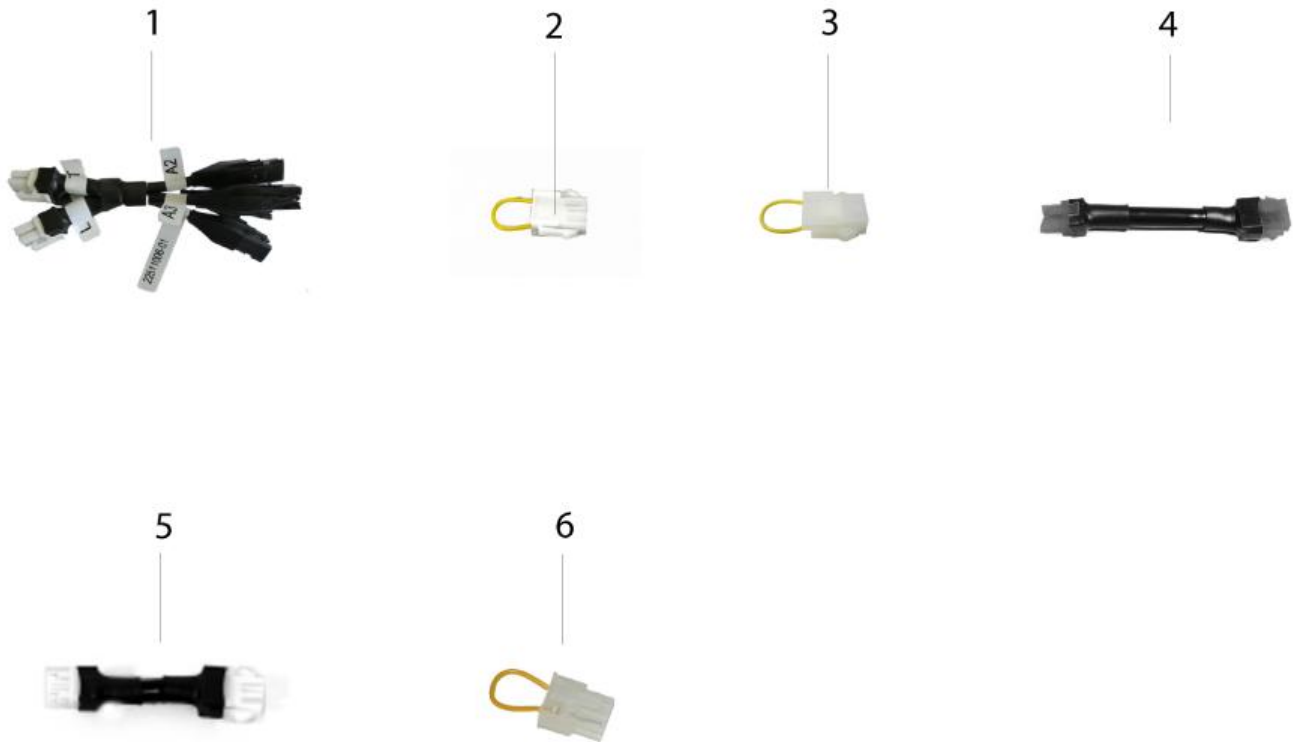

INHIBIT LOOMS

Pos	Item number	Description	Comment
1	22511006	ACTUATOR INHIBIT LOOM	
2	060393	INHIBIT LOOP TERMINATOR	
3	060665	INHIBIT LOOP	
4	060389	INHIBIT LOOP INLINE	
5	060663	RESISTOR LOOM	
6	015585	ACTUATOR INHIBIT LOOP