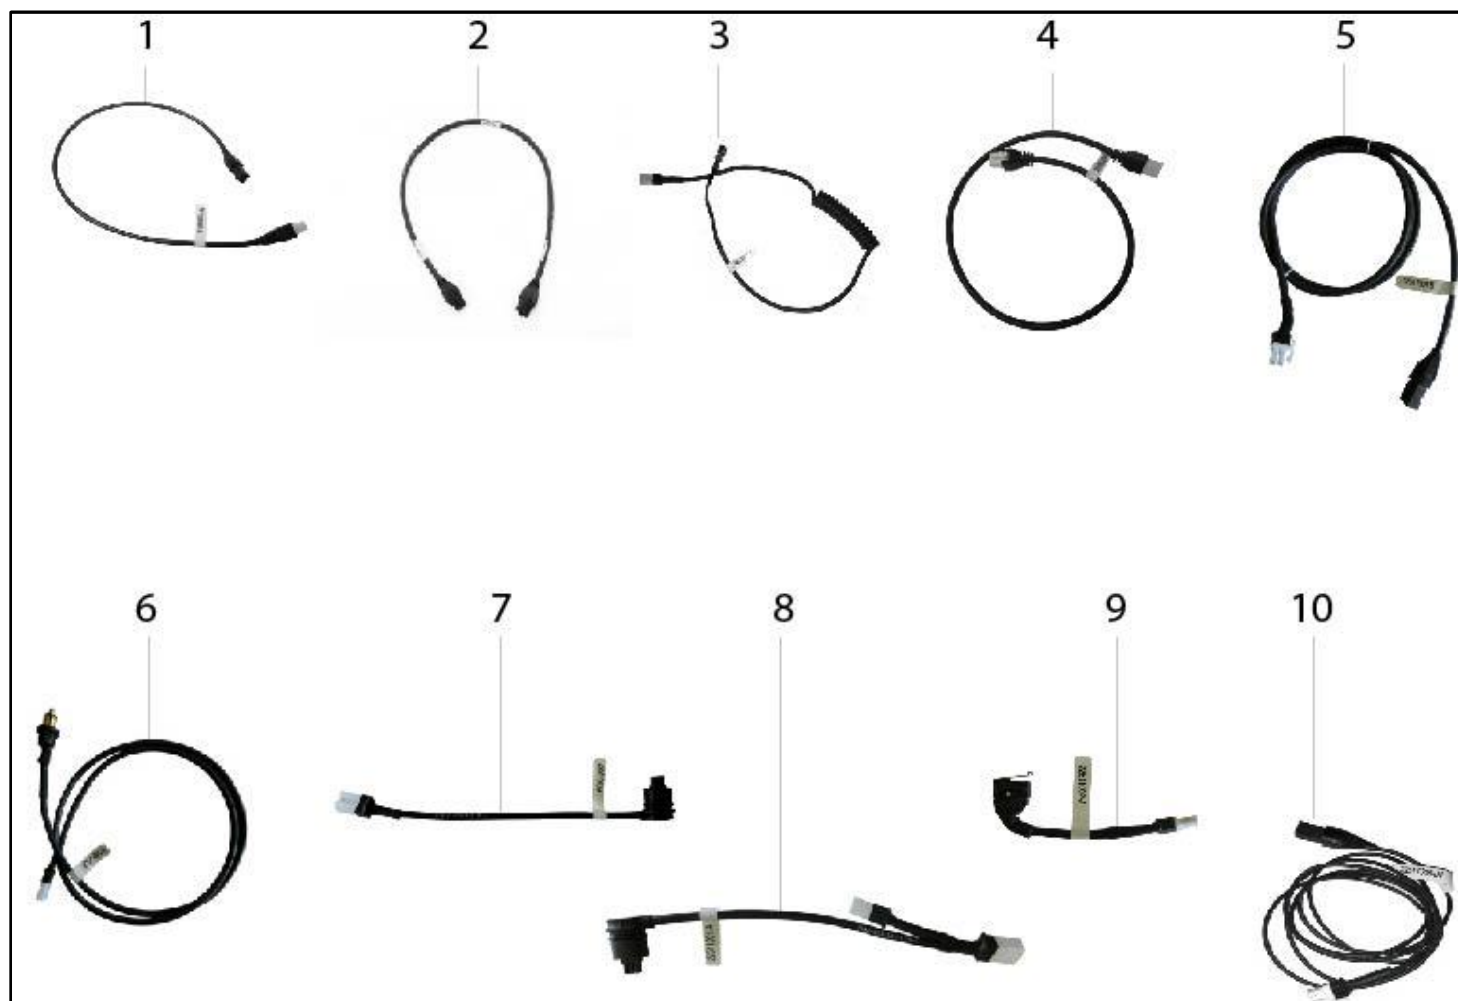

ACTUATOR LOOMS

Pos	Item number	Description	Comment
1	21211004-090	ACTUATOR LOOM DIRECT TO ISM, 900 MM	R-NET
1	21211004-120	ACTUATOR LOOM DIRECT TO ISM, 1200 MM	R-NET
1	21211004-160	ACTUATOR LOOM DIRECT TO ISM, 1600 MM	R-NET
1	21211004-200	ACTUATOR LOOM DIRECT TO ISM, 2000 MM	R-NET
2	020063-060	ACTUATOR LOOM EXTENSION, 600 MM	VR2
2	020063-100	ACTUATOR LOOM EXTENSION, 1000 MM	VR2
2	020063-120	ACTUATOR LOOM EXTENSION, 1200 MM	VR2
3	22511007	ENDSTOP SWITCH LOOM FOR POWERED CENTRE MOUNT LEGREST	R-NET
4	21211005-060	ACTUATOR EXTENSION LOOM, 600 MM	R-NET
4	21211005-080	ACTUATOR EXTENSION LOOM 800 MM	R-NET
4	21211005-120	ACTUATOR EXTENSION LOOM, 1200 MM	R-NET
5	22511004	SWING AWAY LEGREST POWERED LOOM CONTROL SIDE	
6	22511005	SWING AWAY LEGREST POWERED LOOM ACTUATOR SIDE	
7	22511003	ACTUATOR LOOM 40° RECLINE