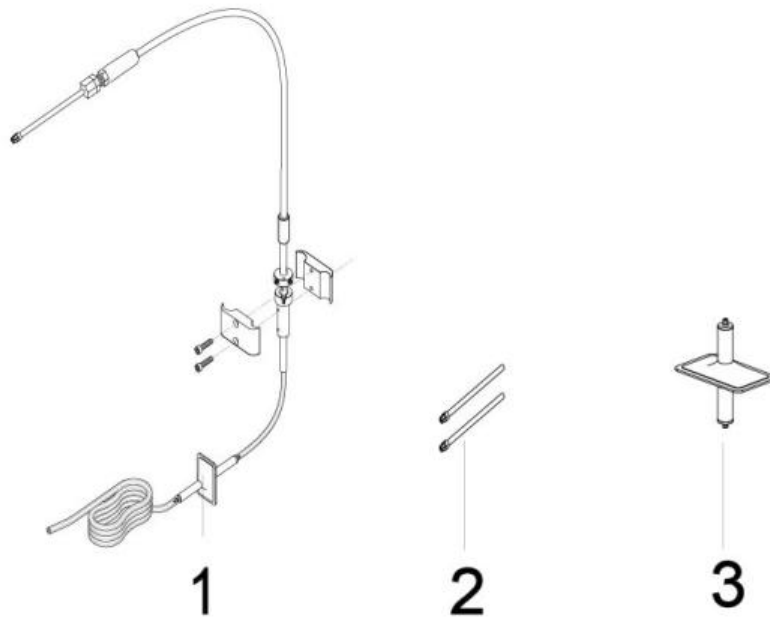

SPECIAL CONTROL, SIP AND PUFF

Pos	Item number	Description	Comment
1	244020	SIP AND PUFF CONTROL	
2	243758	MOUTHPIECE, SIP-N-PUFF	
3	243760	SALIVA TRAP, SIP-N-PUFF