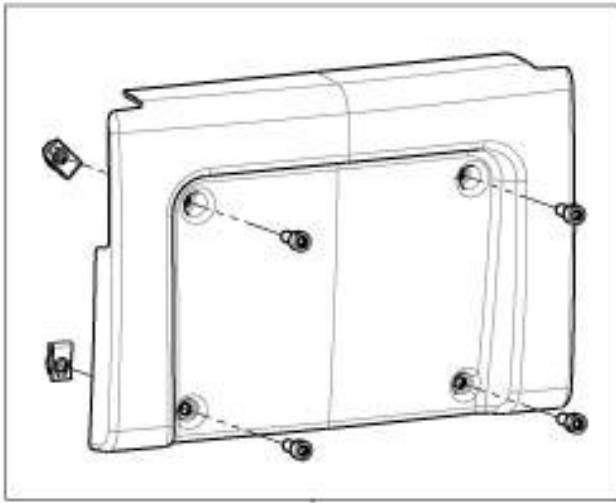

Q700 F/R - SHROUD CHASSIS

1