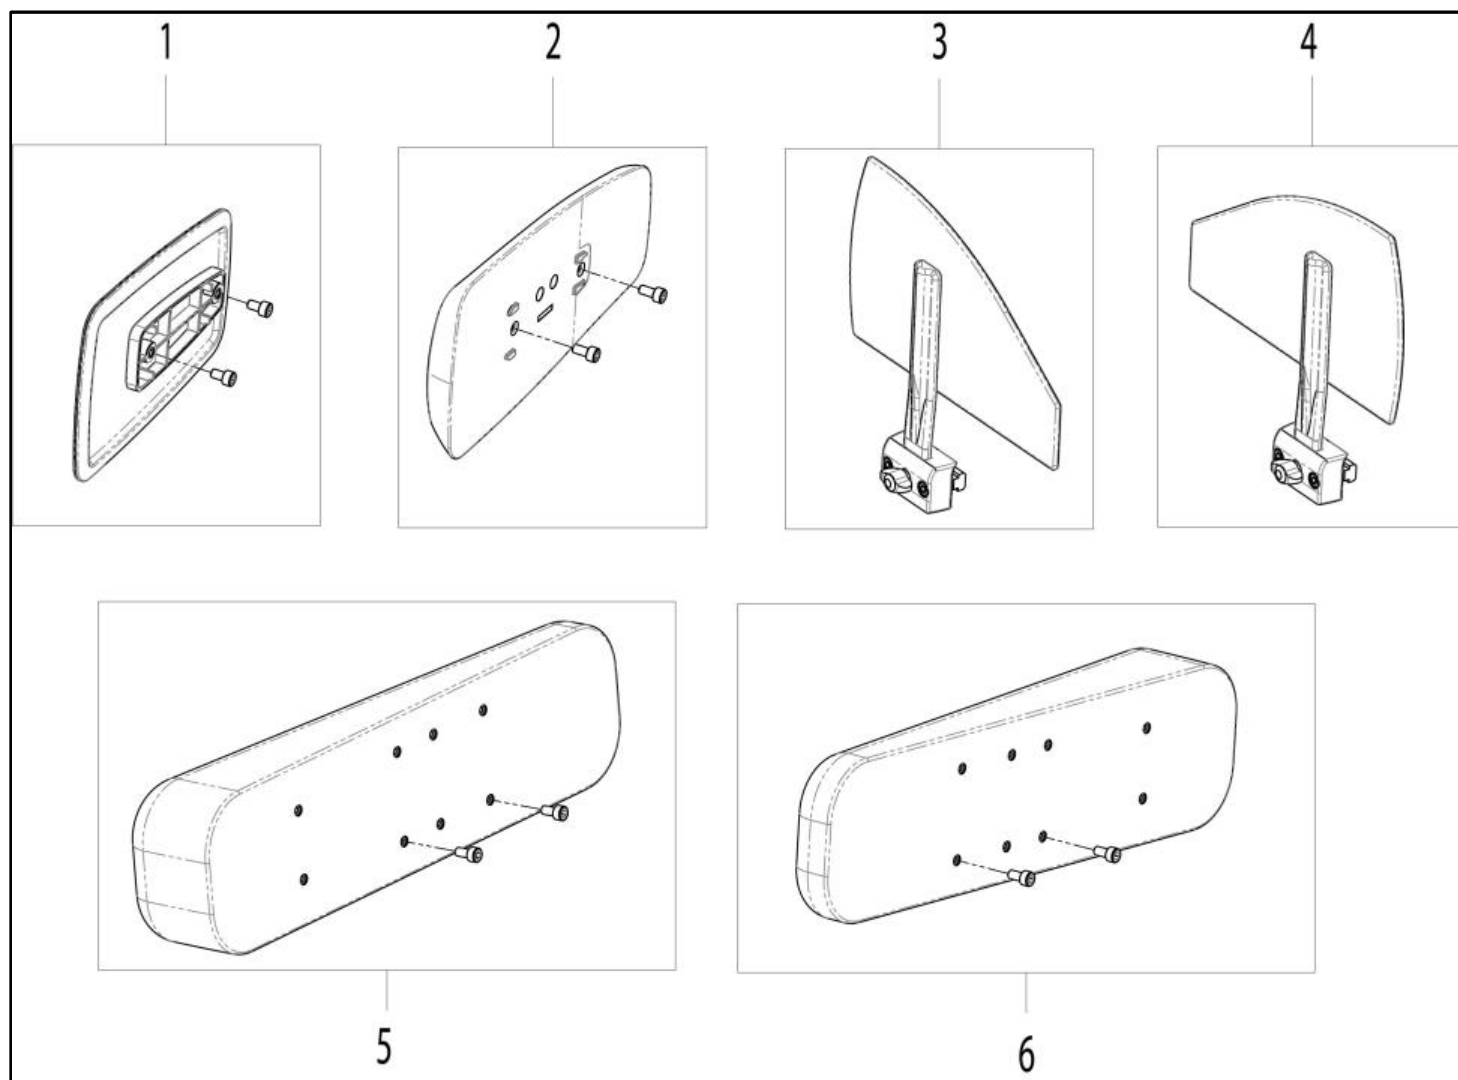

SIDE GUARDS

Pos	Item number	Description	Comment
1	22504219-001	SIDE PAD	
2	22504219-002	SIDE PAD, INTEGRAL FOAM	
3	22504035-001	SIDE GUARD FOR RECLINING ARMREST	LH
4	22504035-002	SIDE GUARD FOR RECLINING ARMREST	RH
5	22504219-003	SIDE PAD, WEDGE SHAPED, FOR REMOVABLE ARMREST	LH
6	22504219-004	SIDE PAD, WEDGE SHAPED, FOR REMOVABLE ARMREST	RH