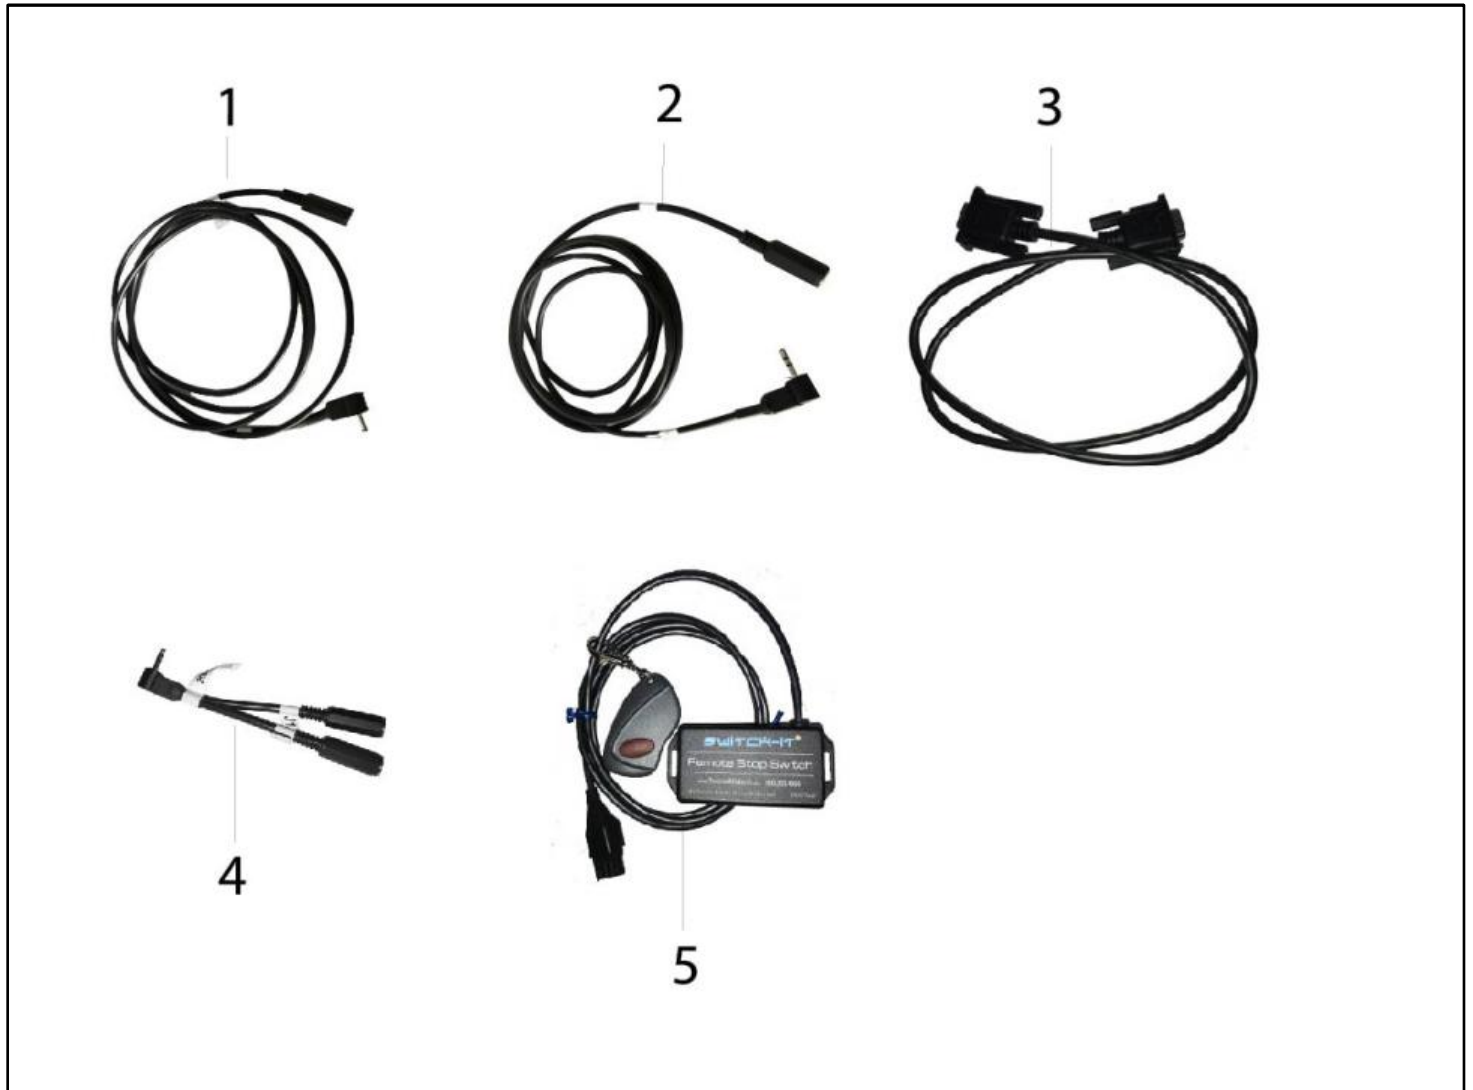

LOOMS AND ELECTRONICS

Pos	Item number	Description	Comment
1	015734	MONO EXTENSION CABLE	
2	20011065	STEREO EXTENSION CABLE	
3	015526	DB9 EXTENSION CABLE	
4	20011063	Y-CABLE - 2 FEMALE MONO TO 1 MALE STEREO	
5	RSS-OBC	REMOTE STOP SWITCH