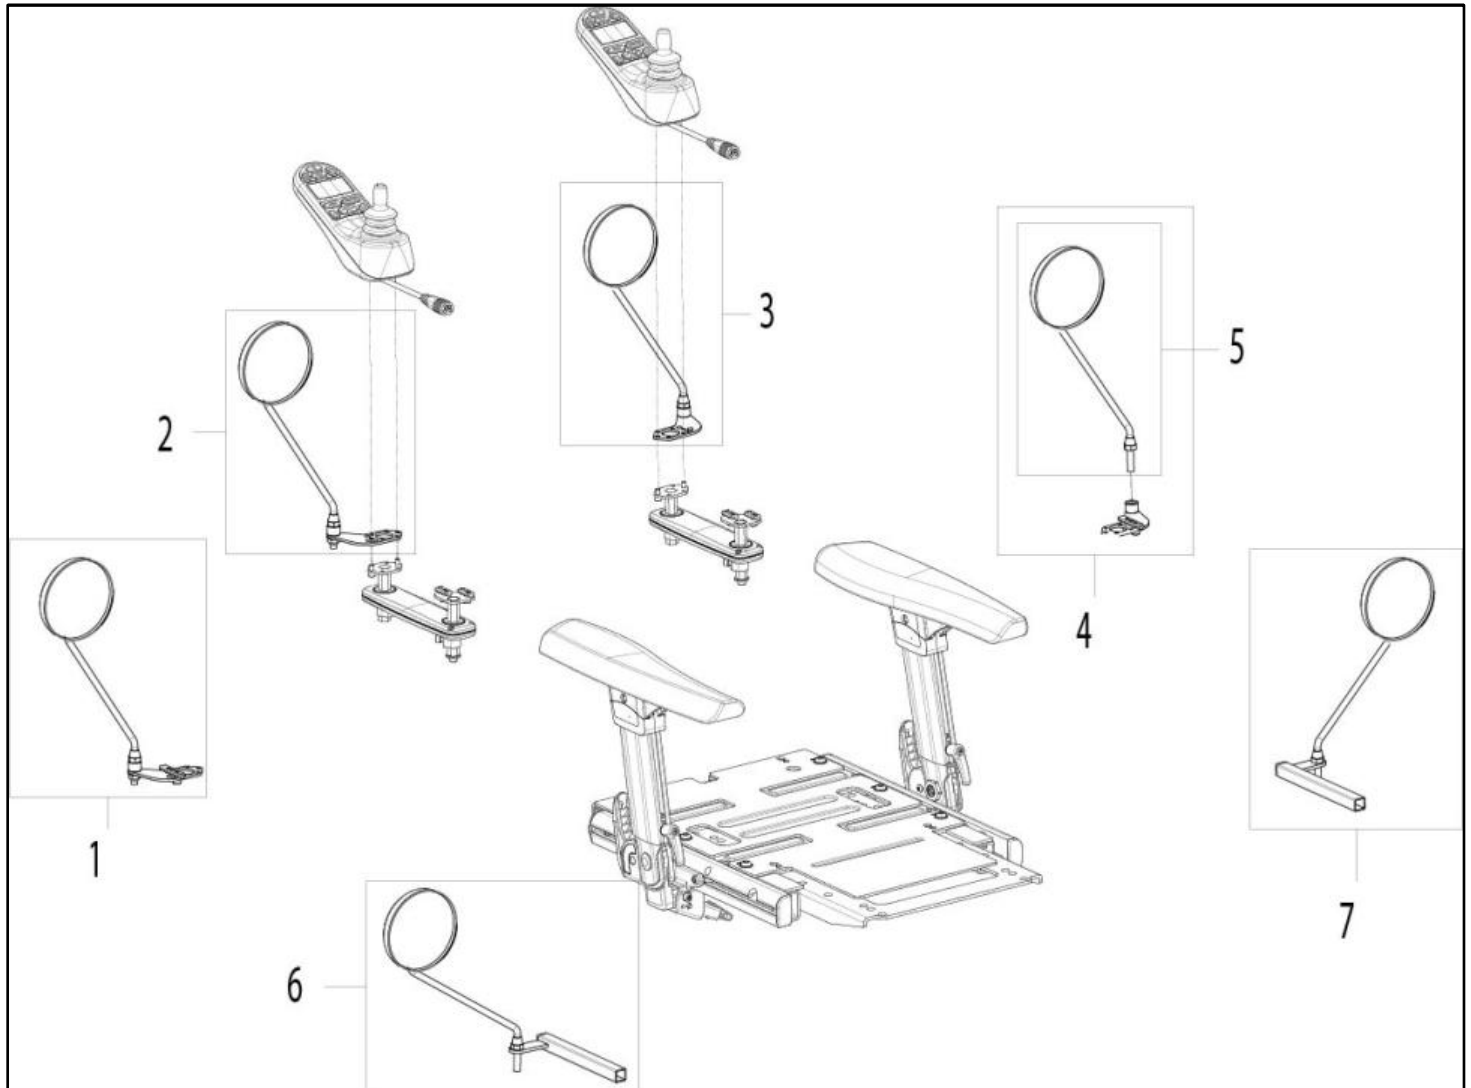

REAR VIEW MIRROR

REAR VIEW MIRROR

Pos	Item number	Description	Comment
1	22509080-011	REAR VIEW MIRROR OPPOSITE SIDE OF JOYSTICK	LH
2	22509080-001	REAR VIEW MIRROR SAME SIDE OF JOYSTICK	LH
3	22509080-002	REAR VIEW MIRROR SAME SIDE OF JOYSTICK	RH
4	22509080-012	REAR VIEW MIRROR OPPOSITE SIDE OF JOYSTICK	RH
5	000232008	REAR VIEW MIRROR	
6	22809090-001	REAR VIEW MIRROR, COMPLETE, MOUNTED AT ARMREST	FOR FIXED ARMREST, LH
7	22809090-002	REAR VIEW MIRROR, COMPLETE, MOUNTED AT ARMREST	FOR FIXED ARMREST, RH