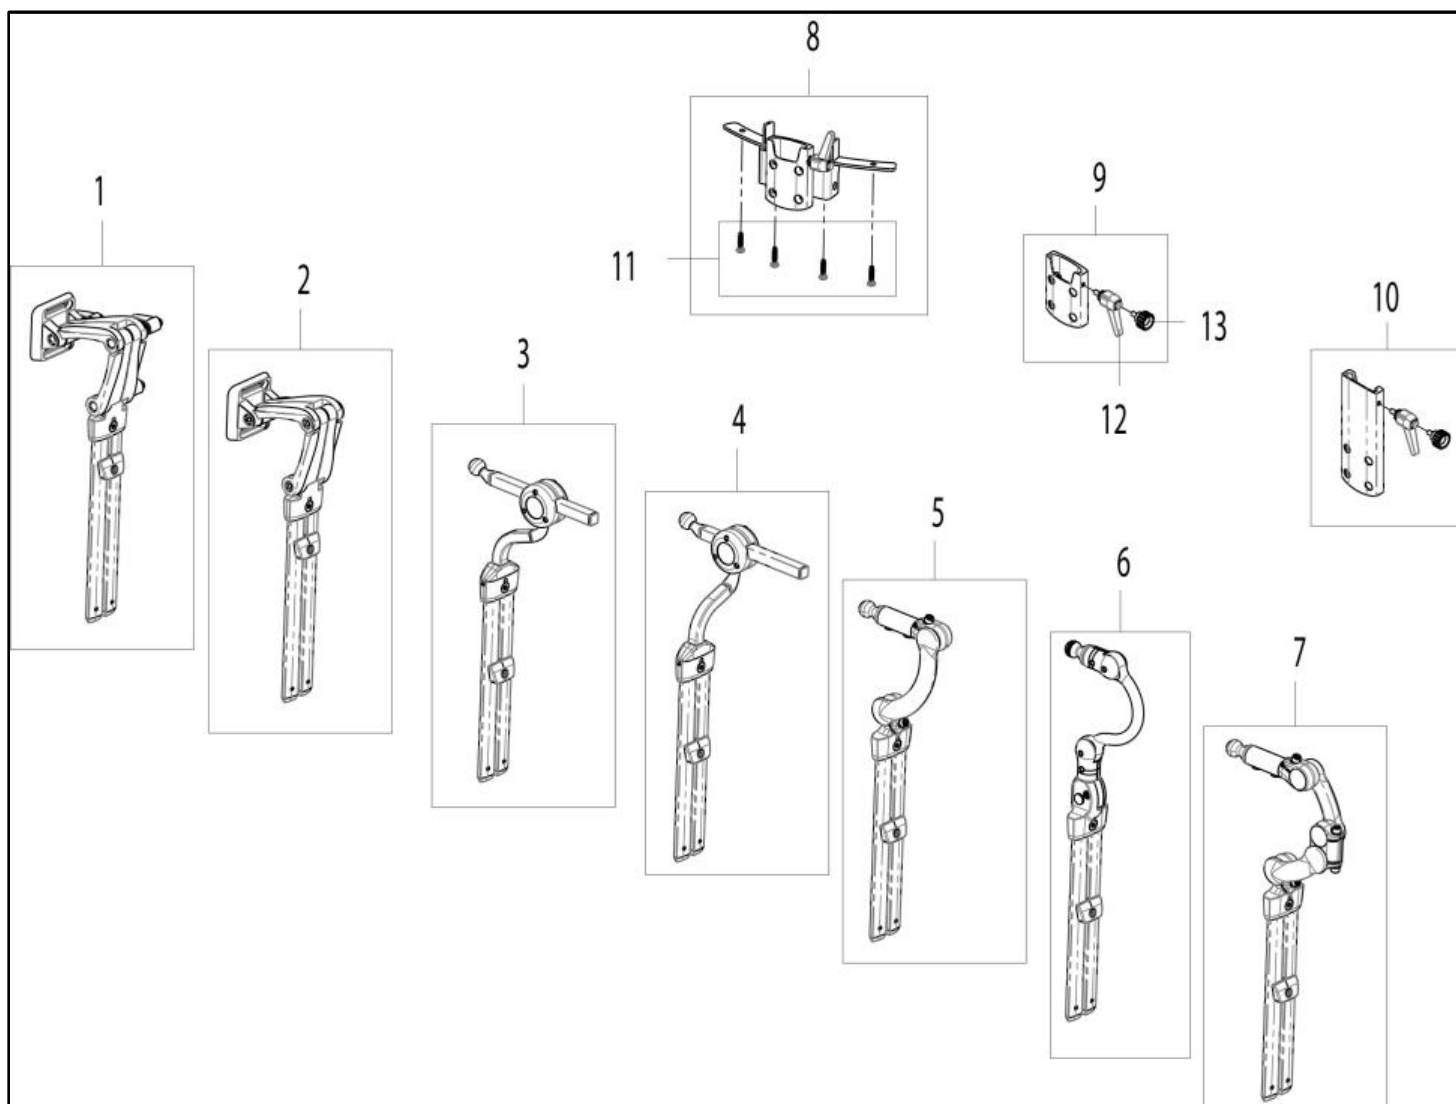

HEADREST MOUNT

Pos	Item number	Description	Comment
1	22509012	SEDEO HEADREST MOUNT. QUICK RELEASE	
2	21809210	SEDEO HEADREST MOUNT	
3	20009005-003	WHITMYER HEADREST MOUNT, AXYS	
4	20009005-004	WHITMYER HEADREST MOUNT, AXYS OFFSET	
5	20009005-001	WHITMYER HEADREST MOUNT, LINX	
6	20009005-005	WHITMYER HEADREST MOUNT, COBRA	
7	20009005-002	WHITMYER HEADREST MOUNT, LINX2	
8	22509006-001	HEADREST MOUNT BACKFRAME, TOOL ADJUSTABLE BACKREST	
9	22509006-002	HEADREST MOUNT SHORT, BACK CUSHION MOUNT	
10	22509006-003	HEADREST MOUNT BACK FRAME, 40 AND 60 DEGREE BACKREST	
11	000102242-ET	SCREWS FOR HEADREST MOUNT BACKFRAME	4 PCS./PACK