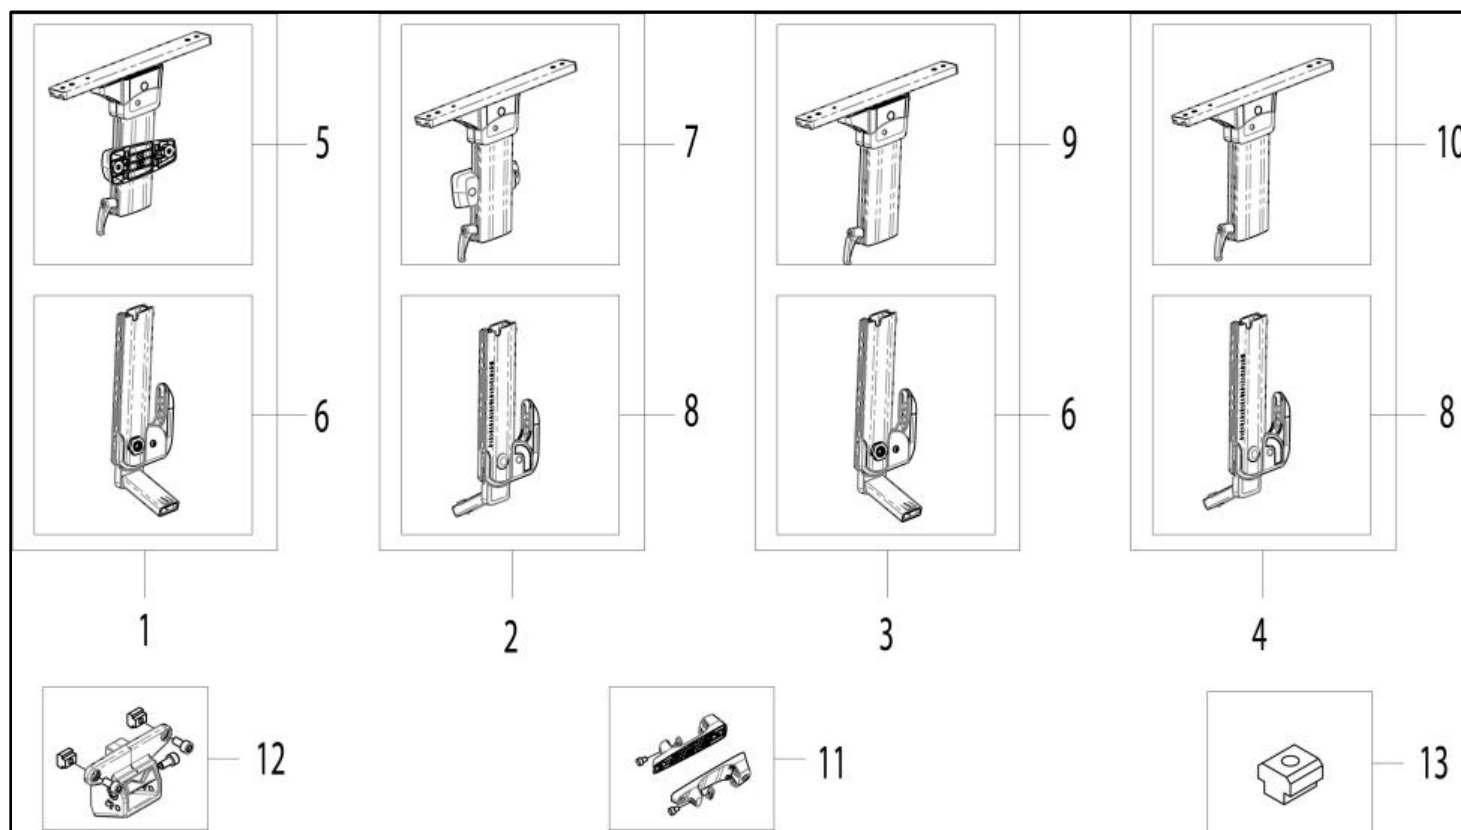

Pos	Item number	Description	Comment
1	9004086-000	HEMIPLEGIC ARMREST, COMPLETE	

RECLINING ARMREST

RECLINING ARMREST

Pos	Item number	Description	Comment
1	22504010	RECLINING ARMREST COMPLETE	
2	22504020-002	ARMREST RECEIVER COMPLETE	RH
3	22504020-001	ARMREST RECEIVER COMPLETE	LH
4	22504110-002	ARMREST AXLE COMPLETE	RH
5	22504110-001	ARMREST AXLE COMPLETE	LH
6	22504109	WEAR PARTS SET	
7	22504223-001	ARMREST PIVOT CAP BLACK	2 PCS./PACK
8	22504030	QUICK RELEASE FOR RECLINING ARMREST, COMPLETE	

FLIP BACK ARMREST

Pos	Item number	Description	Comment
1	22504215-001	FLIP UP ARMREST ASSEMBLY	LH
2	22504215-002	FLIP UP ARMREST ASSEMBLY	RH
3	22504215-011	FLIP UP ARMREST ASSEMBLY WITHOUT CUSHION ATTACHMENT	LH
4	22504215-012	FLIP UP ARMREST ASSEMBLY WITHOUT CUSHION ATTACHMENT	RH
5	22504214-001	ARMREST UPPER ASSEMBLY	LH
6	22504205-001	FLIP UP LOWER ASSEMBLY	LH
7	22504214-002	ARMREST UPPER ASSEMBLY	RH
8	22504205-002	FLIP UP LOWER ASSEMBLY	RH
9	22504214-011	ARMREST UPPER ASSEMBLY WITHOUT CUSHION ATTACHMENT	LH
10	22504214-012	ARMREST UPPER ASSEMBLY WITHOUT CUSHION ATTACHMENT	RH
11	22504220	SIDE CUSHION ATTACHMENT	PAIR
12	22504025	ARMREST RECEIVER ASSY	
13	000128103-ET	T-NUTS	10 PCS./PACK