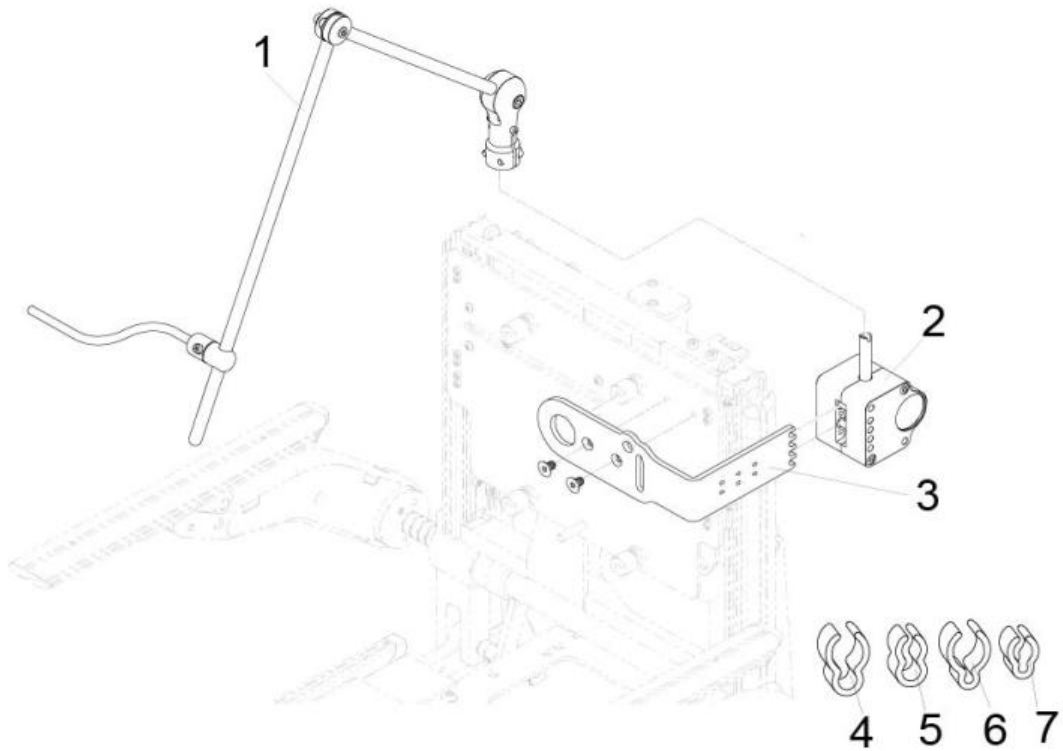

LINK-IT TO MANUAL CHIN BOOM FOR SEDEO ERGO / UP

Pos	Item number	Description	Comment
1	6003896	SWING AWAY ARM FOR CHIN CONTROL	LH/RH USEABLE
-	6003658	SWING AWAY UNIT MANUAL	RH
2	6003662	SWING AWAY UNIT MANUAL	LH
3	22709078-ET	LINK-IT MOUNTINGBRACKET FOR CHIN CONTROL	LH/RH USEABLE
4	22709079-ET	CABLE CLIP SET 6 - 12 MM	10 PCS./PACK
5	22709080-ET	CABLE CLIP SET 6 - 8 MM	10 PCS./PACK
6	22709081-ET	CABLE CLIP SET 3 - 12 MM	10 PCS./PACK
7	22709082-ET	CABLE CLIP SET 3 - 8 MM	10 PCS./PACK
-	20009235	LINK-IT TO MANUAL CHIN BOOM CPL.	RH