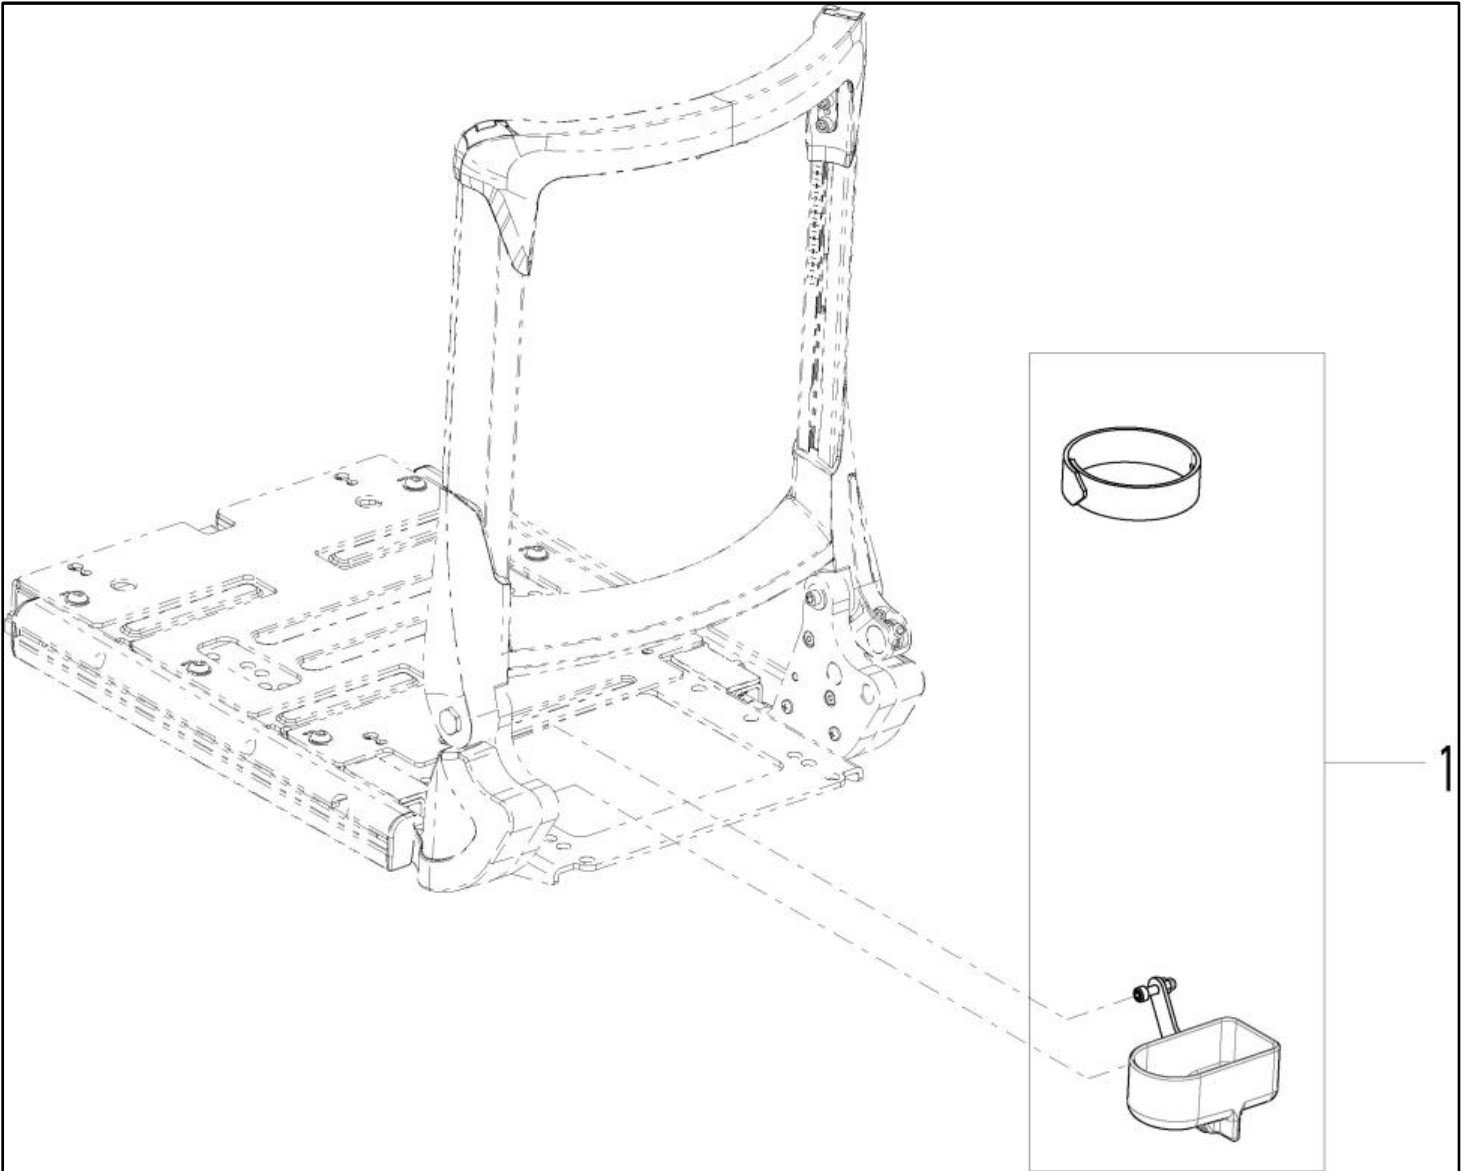

CRUTCH HOLDER

Pos	Item number	Description	Comment
1	22509060	CRUTCH HOLDER ASSEMBLY