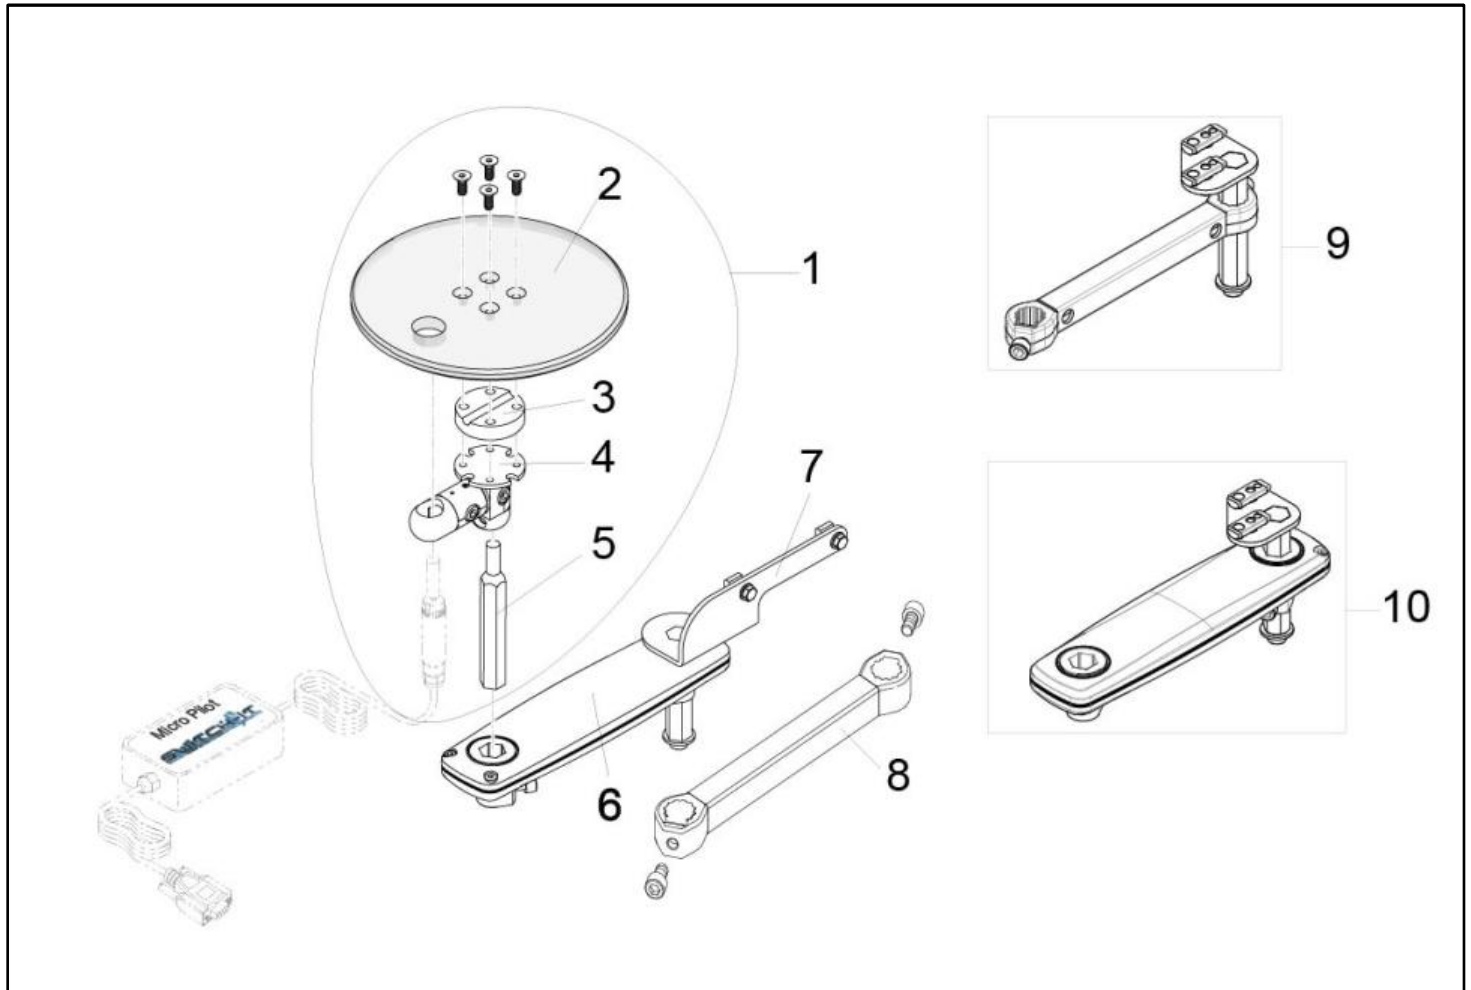

LINK-IT / SWITCH-IT MICRO PILOT / MICRO GUIDE IN SUNDISC

Pos	Item number	Description	Comment
1	22709052	LINK-IT HAND TRAY WITH STANDARD ADAPTER CPL.	FOR MICRO SERIES JOYSTICKS
2	22709048	LINK-IT HAND TRAY	
3	22709049	LINK-IT FILLER DISC	
4	22709051-ET	LINK-IT MODULE FOR HAND TRAY	FOR MICRO SERIES JOYSTICKS
5	22709068-ET	LINK-IT ADAPTER HEX 13 - D 8 MM	
6	20009100	JOYSTICK MOUNT, SWING AWAY	LH/RH USEABLE
-	21809062-001-ET	RECEIVER SWING AWAY CONTROL MOUNT	LH, FOR UP AND ERGO SEATING SYSTEM
7	21809062-002-ET	RECEIVER SWING AWAY CONTROL MOUNT	RH, FOR UP AND ERGO SEATING SYSTEM
8	20009099	JOYSTICK MOUNT, FIXED