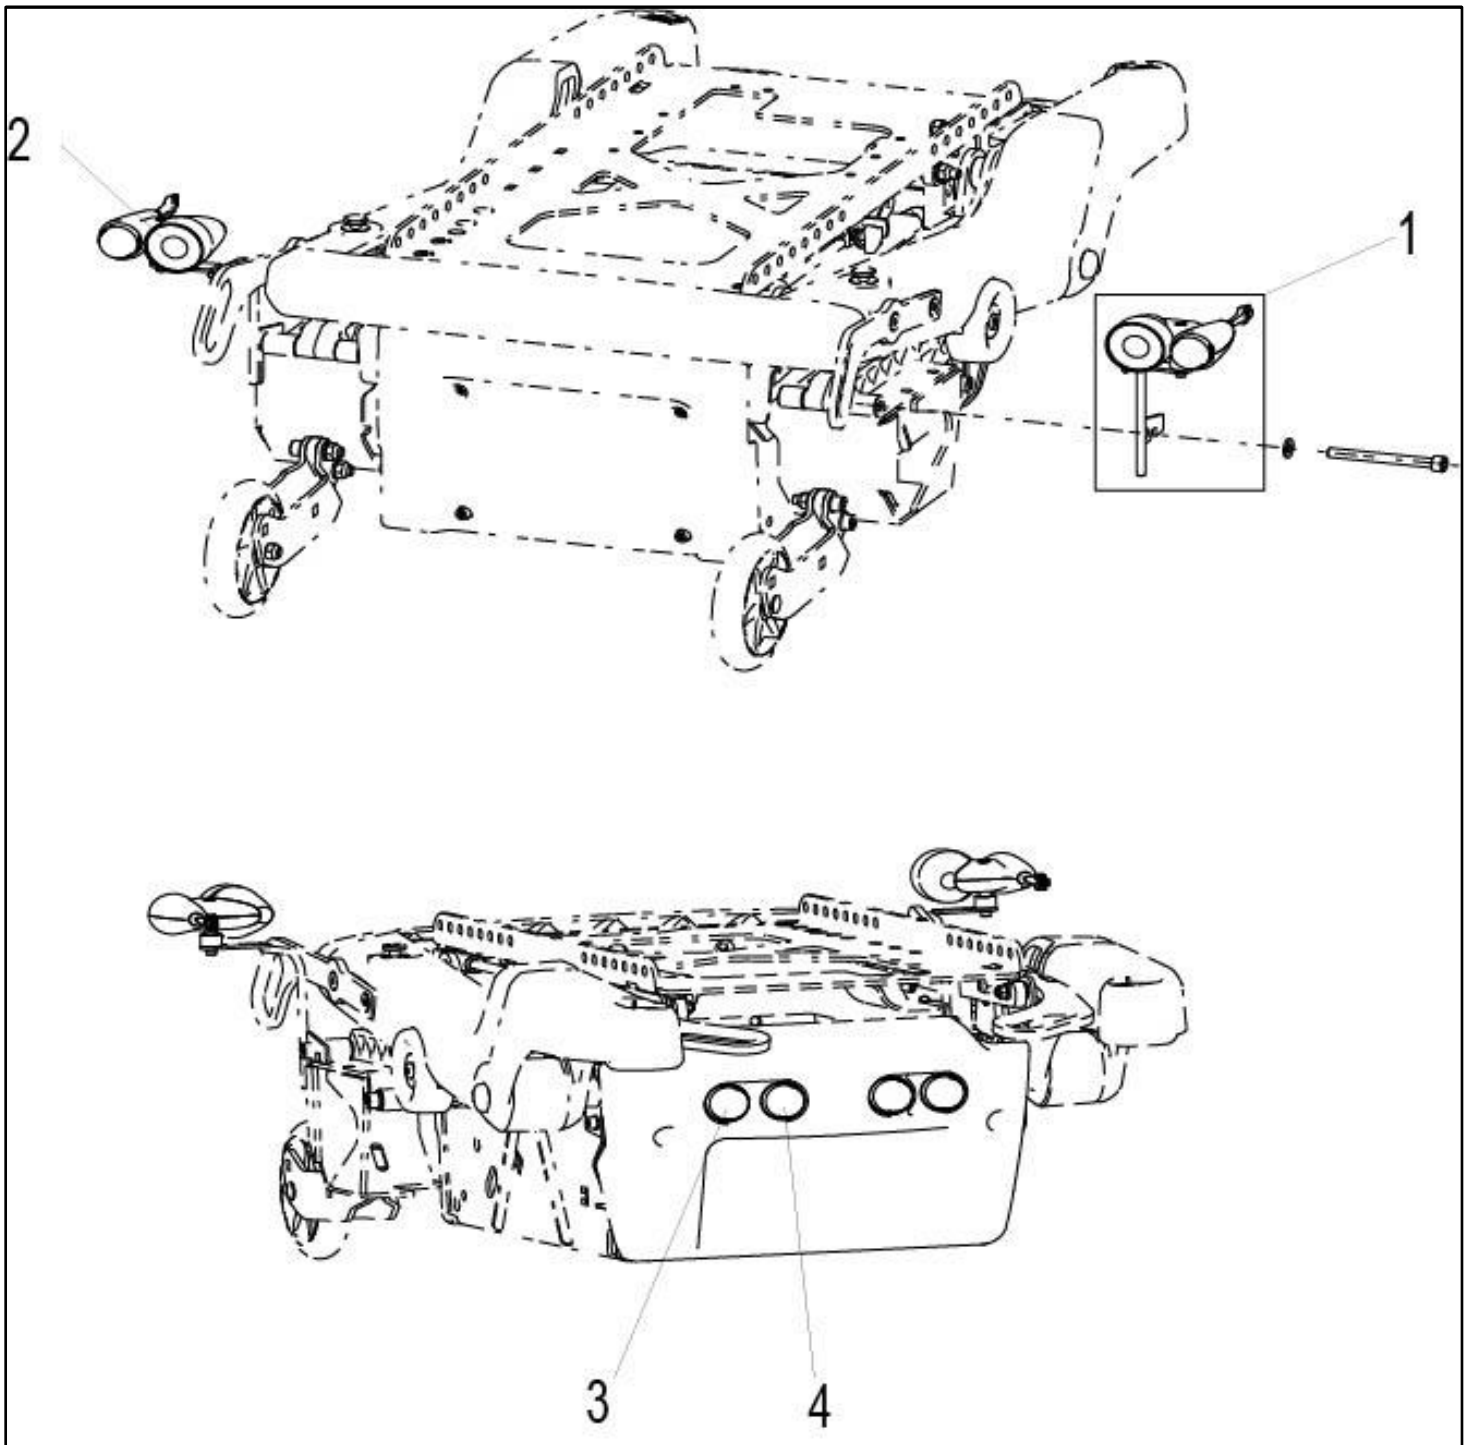

Q700F - LED LIGHTS AND INDICATORS

Pos	Item number	Description	Comment
1	22701191-001	FRONT LIGHT ASSEMBLY A	LH
2	22701191-002	FRONT LIGHT ASSEMBLY B	RH
3	22700062-001	REAR LIGHT	LH
4	22700062-002	REAR LIGHT	RH
5	21509003-002	REAR LED INDICATOR	LEFT / RIGHT USEABLE