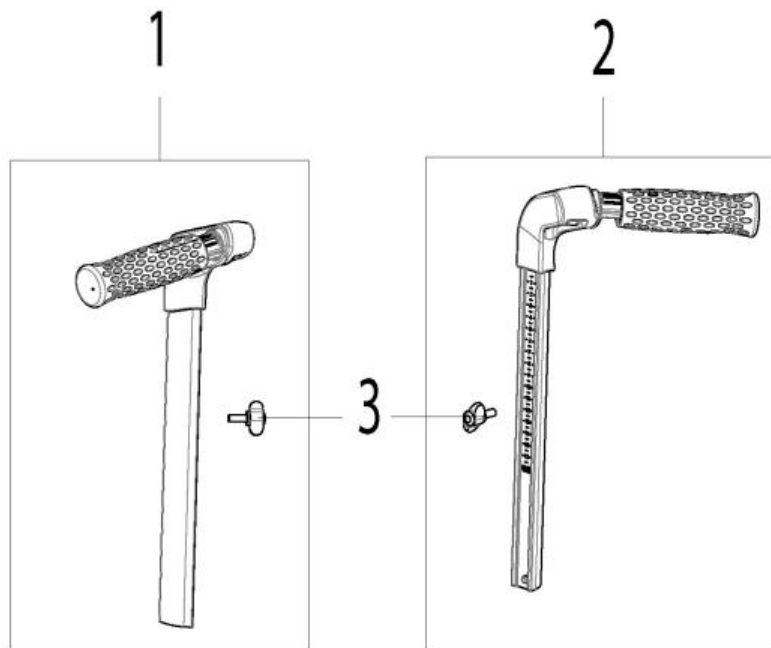

PUSH HANDLES

PUSH HANDLES

Pos	Item number	Description	Comment
1	22509127-001	PUSH HANDLE COMPLETE	LH
2	22509127-002	PUSH HANDLE COMPLETE	RH
3	000233047-ET	WING SCREW	2 PCS./PACK