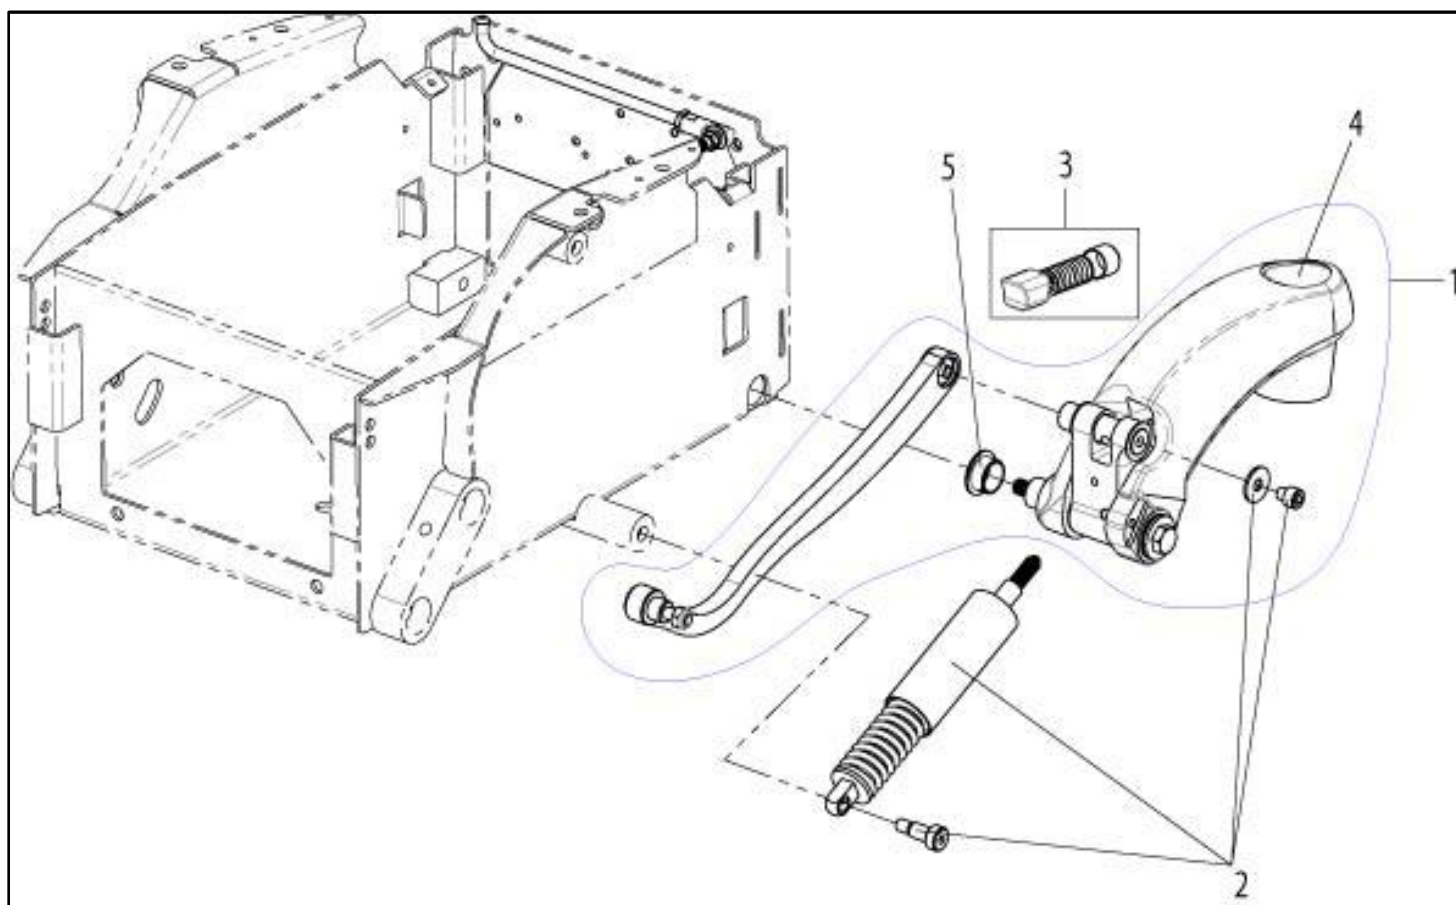

Q700M - CASTOR ARM REAR

Pos	Item number	Description	Comment
5	162353	BUSH BEARING KIT FOR REAR CASTOR ARM	8 PCS./PACK
1	162363	REAR CASTOR ARM KIT	PAIR
2	162364	SUSPENSION SPRING KIT	PAIR
3	162365	REAR CASTER INSERT KIT	PAIR
4	244399	REAR CASTOR COVER KIT	PAIR