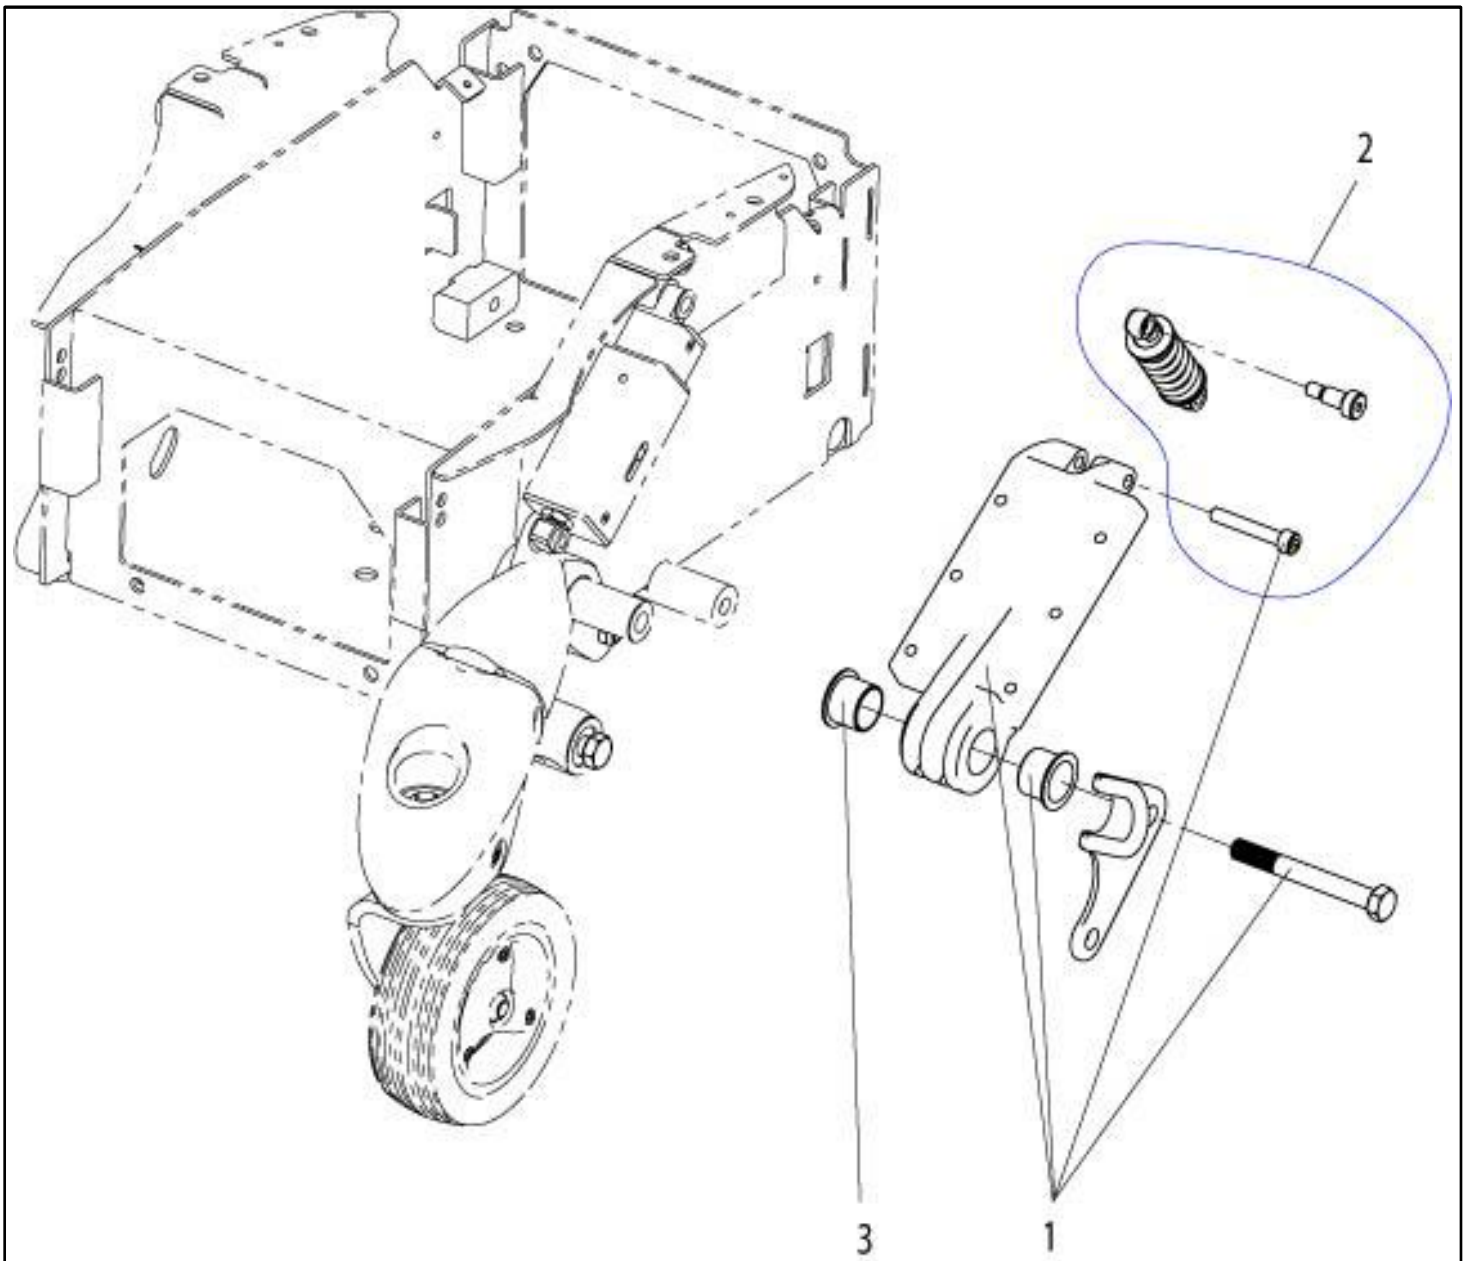

Q700M - MOTOR MOUNT

Pos	Item number	Description	Comment
3	162355	BUSH BEARING KIT MOTOR MOUNT	10 PCS./PACK
1	162367	MOTOR MOUNT KIT, W/O SUSPENSION	PAIR
2	162039	MOTOR MOUNT SPRING KIT	1 PCS./PACK