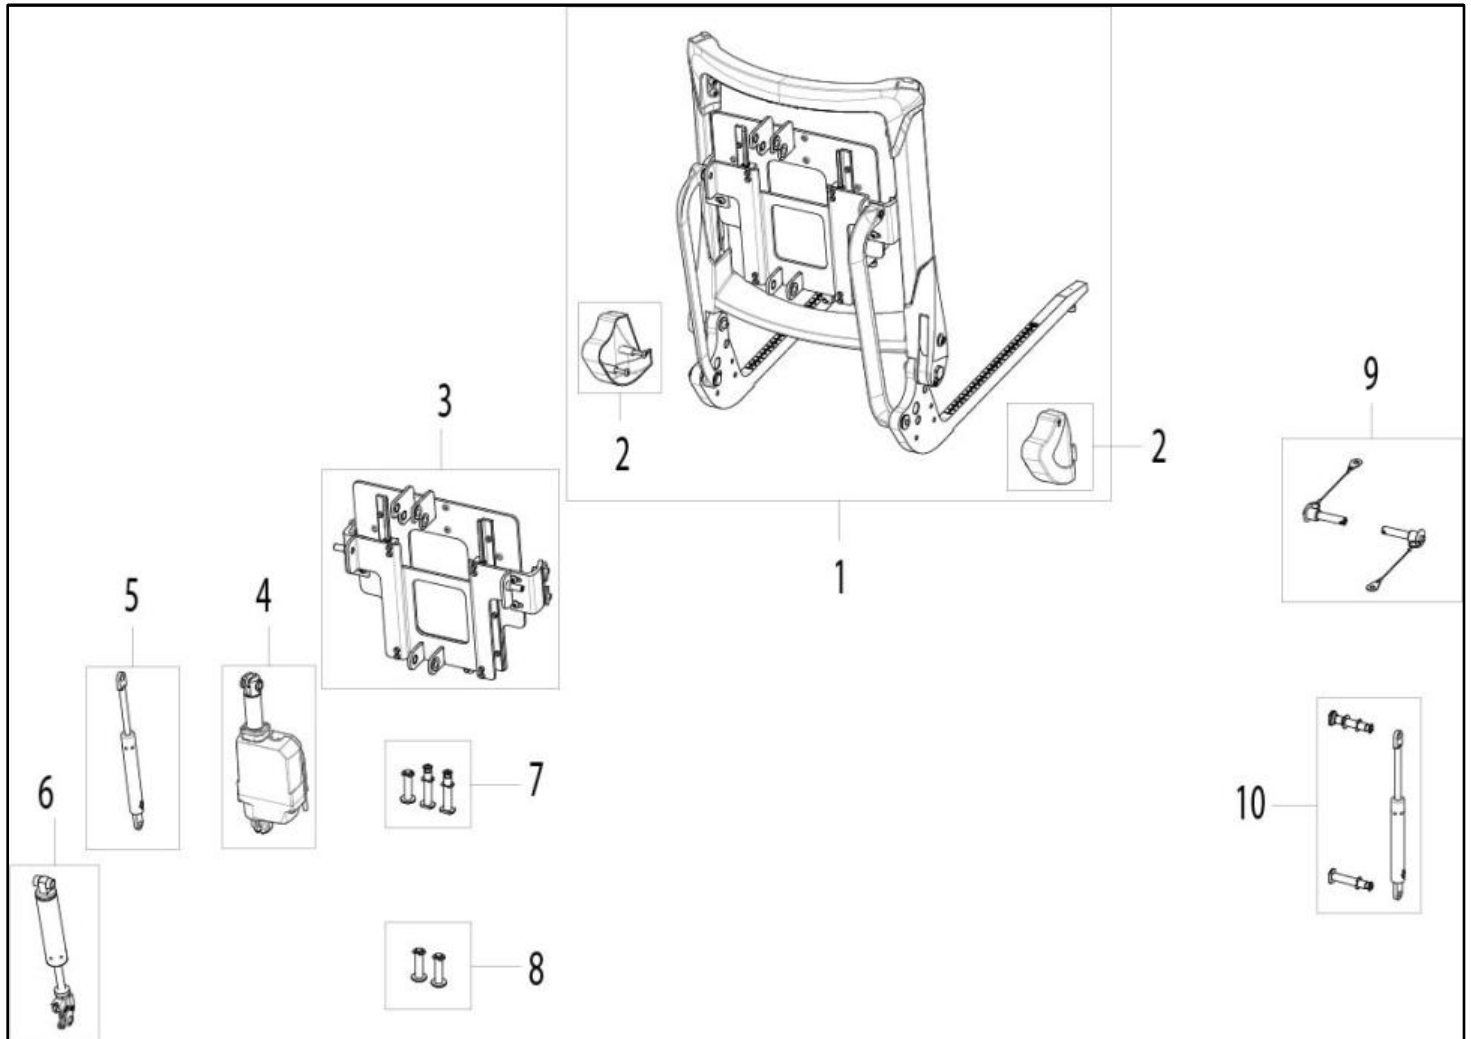

BACKREST TOOL ANGLE ADJUSTABLE 90°-120°

Pos	Item number	Description	Comment
1	22500101	TOOL ADJUSTABLE BACKREST	
2	22502030-002	SHIFT PIECE COVER SET	
3	000281024-ET	KNOB M6x20	2 PCS./PACK

BACKREST MANUAL / POWERED 90°-130°