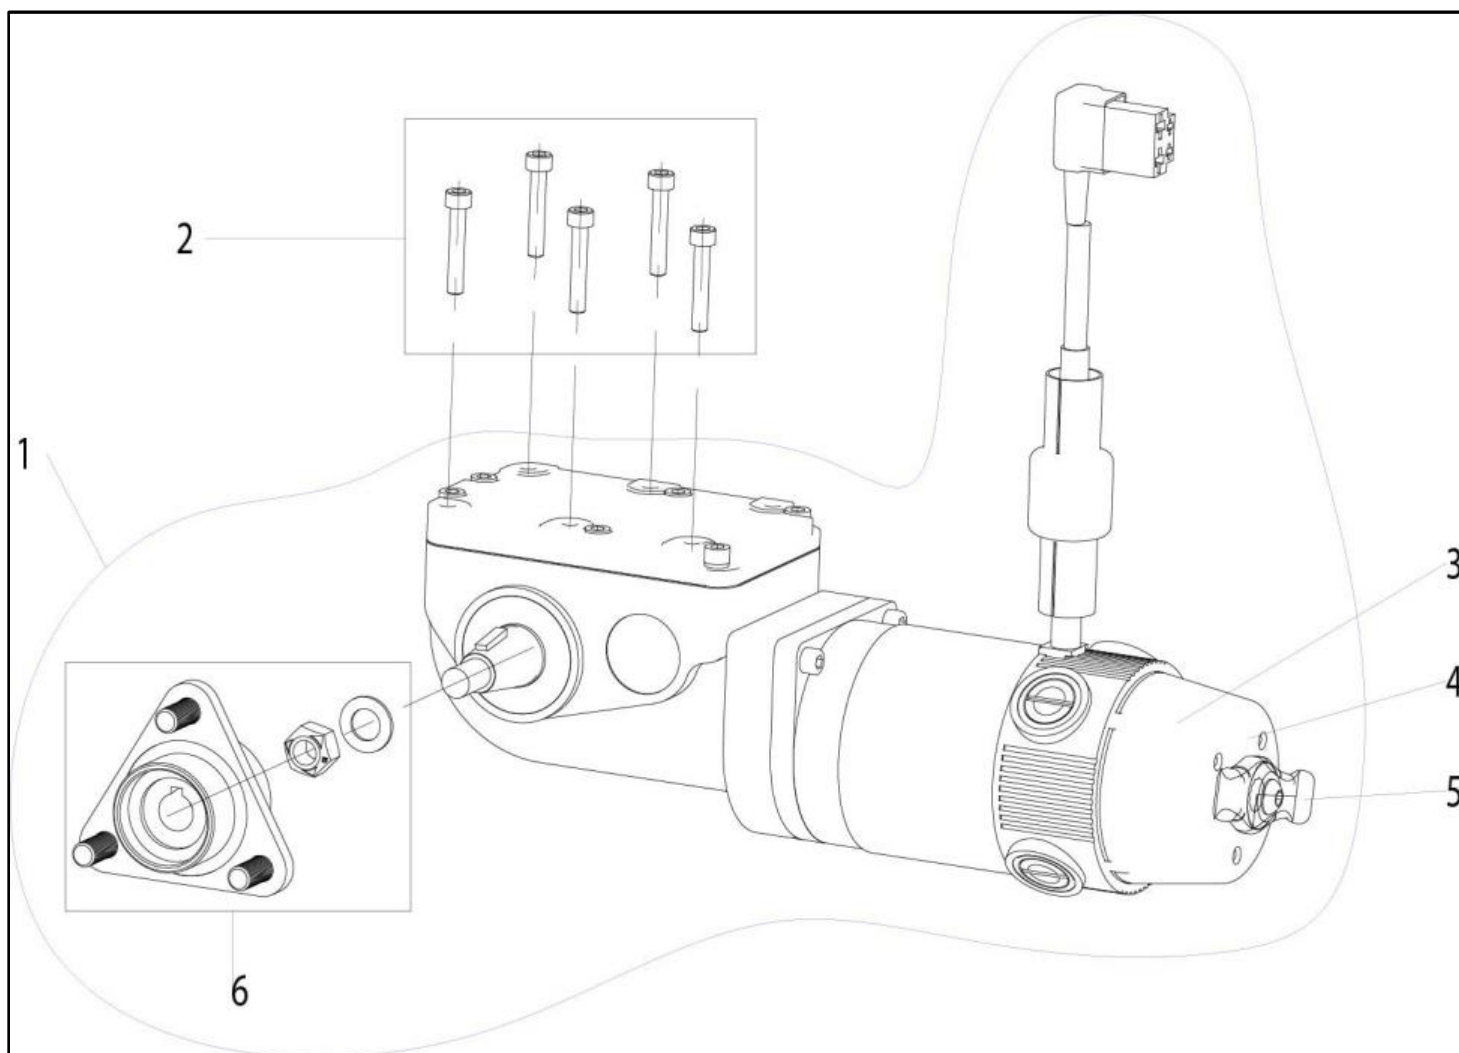

MOTOR

Pos	Item number	Description	Comment
5	162370	BRAKE RELEASE LEVER KIT	
-	112281	BUSH KIT 4 POLE INCL. CAPS	
3	112283	COVER BRAKE INCL. FASTENER	
3-4	112770	BRAKE COMPLETE	MWD/FWD = RH, RWD = LH
3-4	112771	BRAKE COMPLETE	MWD/FWD = LH, RWD = RH
1	22710010-003	MOTOR, 4 POLE 8KPH resp. 6KPH HEAVY DUTY (MOTOR P/N: 118945) (High torque motors ideal for kerb climbing and driving on more challenging terrain - can be programmed to 6kph via web iQ, DTT or PC programmer)	LH
1	22710010-004	MOTOR, 4 POLE 8KPH resp. 6KPH HEAVY DUTY (MOTOR P/N: 118946) (High torque motors ideal for kerb climbing and driving on more challenging terrain - can be programmed to 6kph via web iQ, DTT or PC programmer)	RH