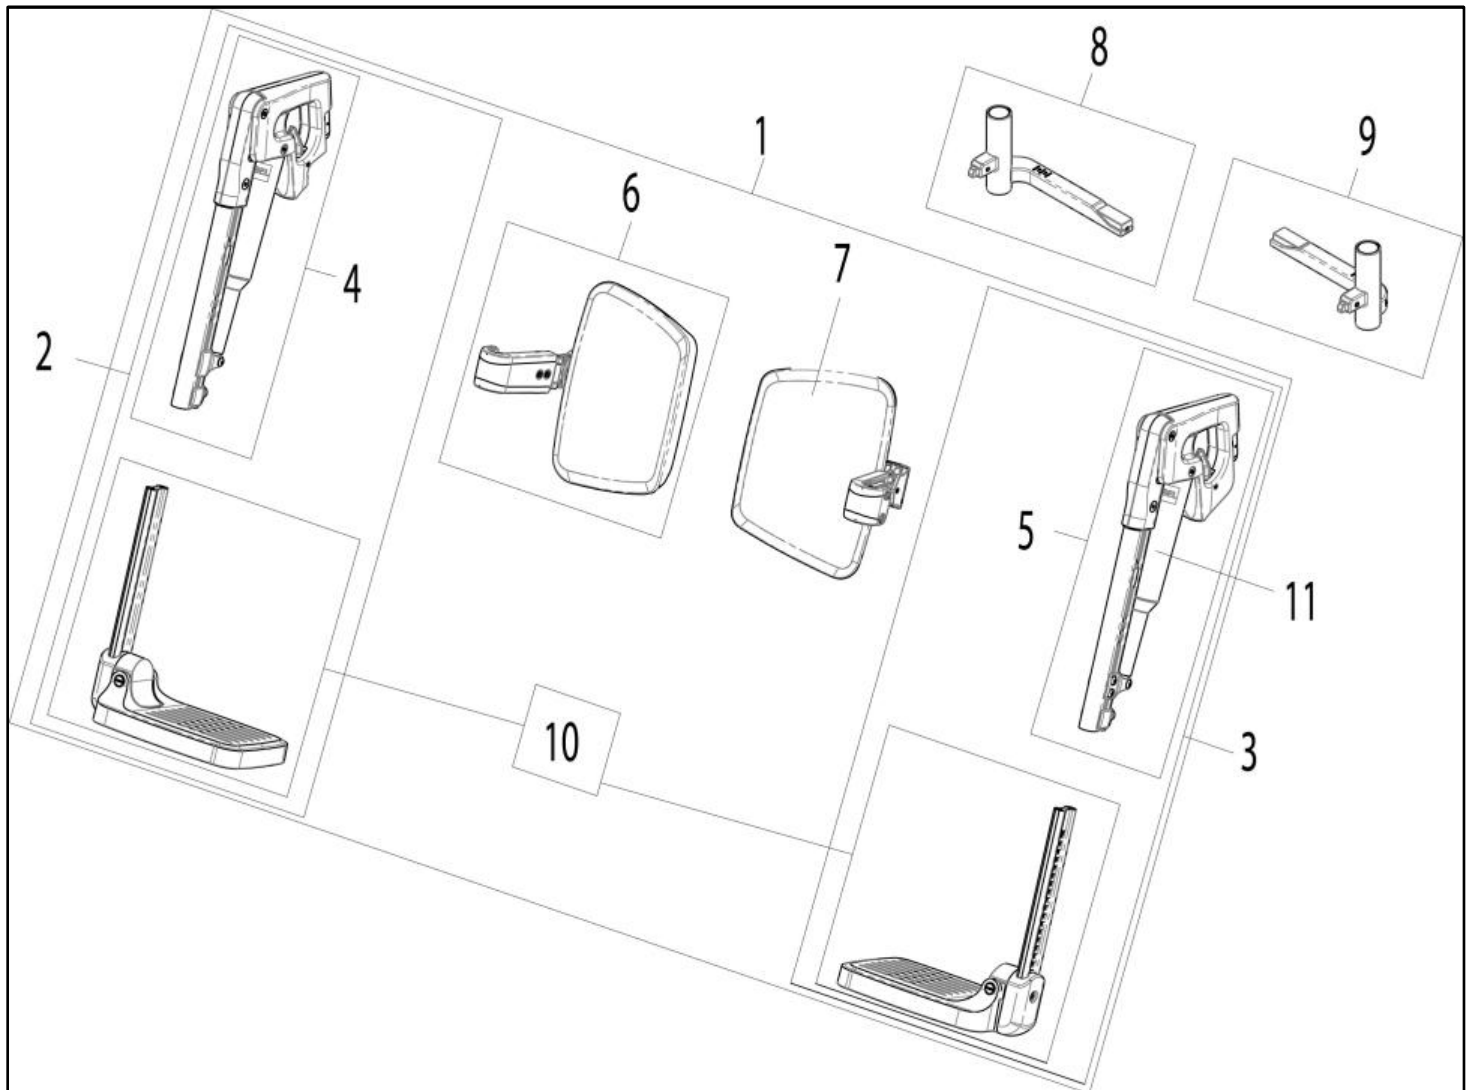

LEGREST POWER ELEVATING SWING AWAY

Pos	Item number	Description	Comment
1	22505225-003	POWERED LEGREST COMPLETE SET SW 420-460	
2	22505222-011	POWERED LEGREST SW 380-400	RH
2	22505222-012	POWERED LEGREST SW 420-460	RH
2	22505222-013	POWERED LEGREST SW 480-520	RH
2	22505222-014	POWERED LEGREST SW 540-560	RH
3	22505222-001	POWERED LEGREST SW 380-400	LH
3	22505222-002	POWERED LEGREST SW 420-460	LH
3	22505222-003	POWERED LEGREST SW 480-520	LH
3	22505222-004	POWERED LEGREST SW 540-560	LH
4	22505216-002	POWERED LEGREST UPPER PART	RH
5	22505216-001	POWERED LEGREST UPPER PART	LH
6	9010430	CALF PAD PU INCL. MOUNTING ACCESSORIES	LH / RH USABLE