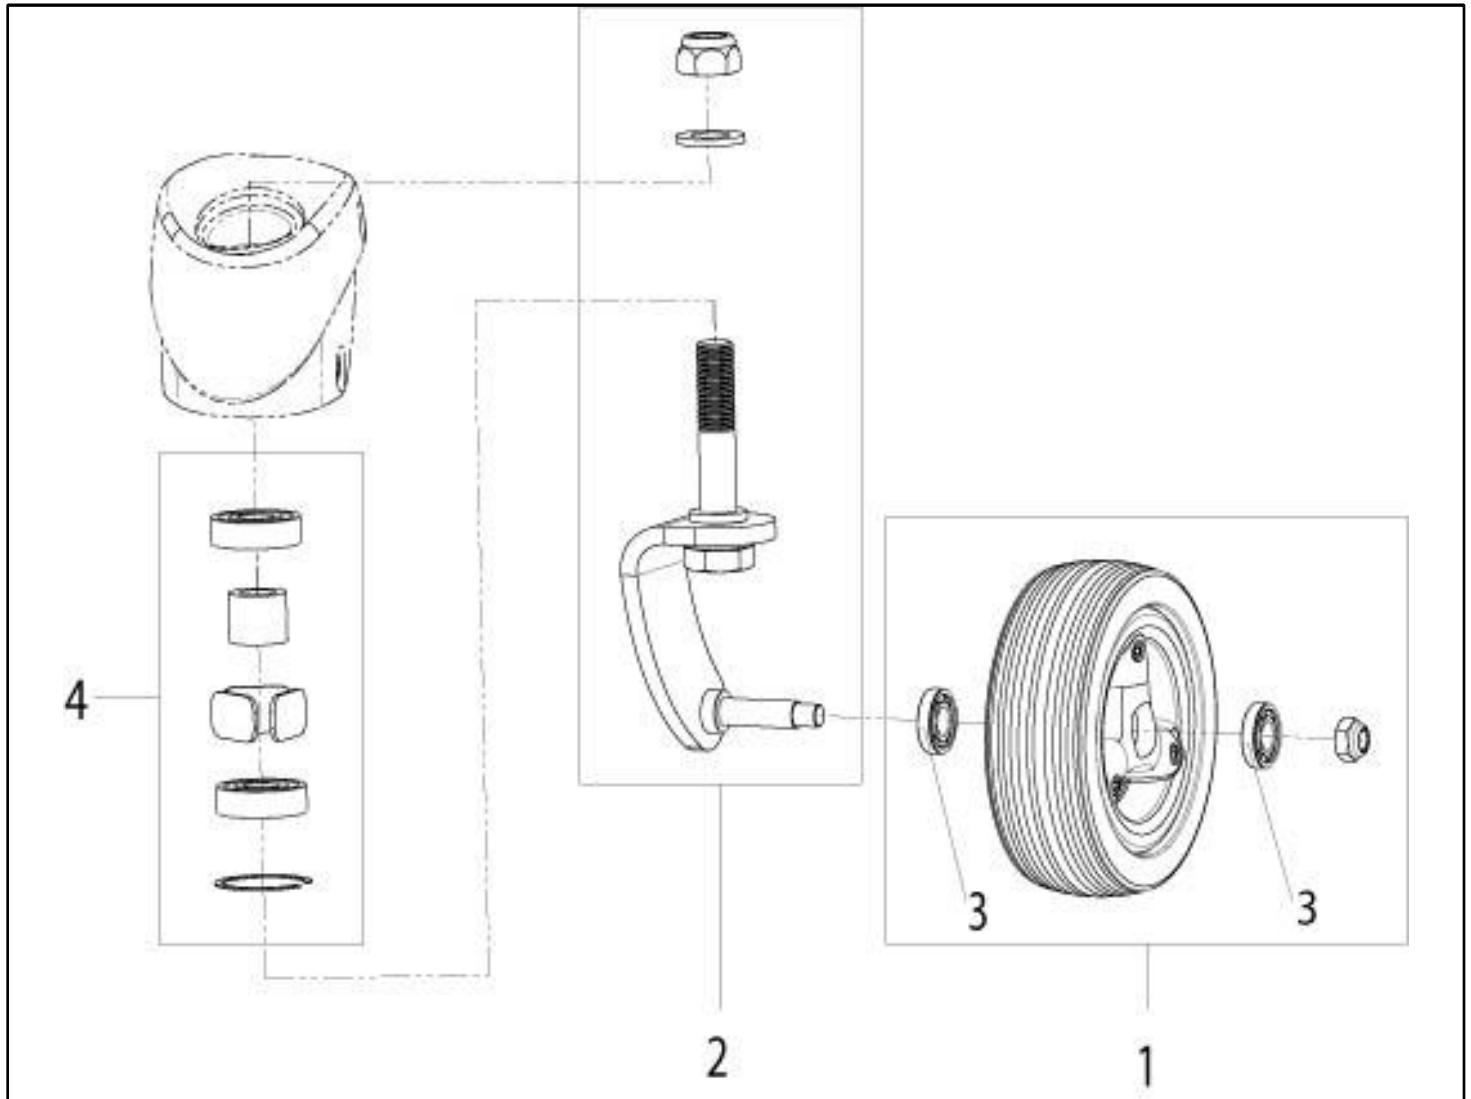

Q700M - 6 INCH CASTOR WHEEL

Pos	Item number	Description	Comment
1	121906	CASTOR WHEEL 6 INCH X 2 INCH, SOLID, BLACK	Q700M
2	243643	CASTOR FORK 6 INCH WHEEL, BLACK	FRONT = RH, REAR = RH
2	243642	CASTOR FORK 6 INCH WHEEL, BLACK	FRONT = LH, REAR = LH
3	21008013	BEARING KIT FOR 6 INCH WHEEL	
4	247564	BEARING KIT CASTOR WHEEL	4 PER CHAIR