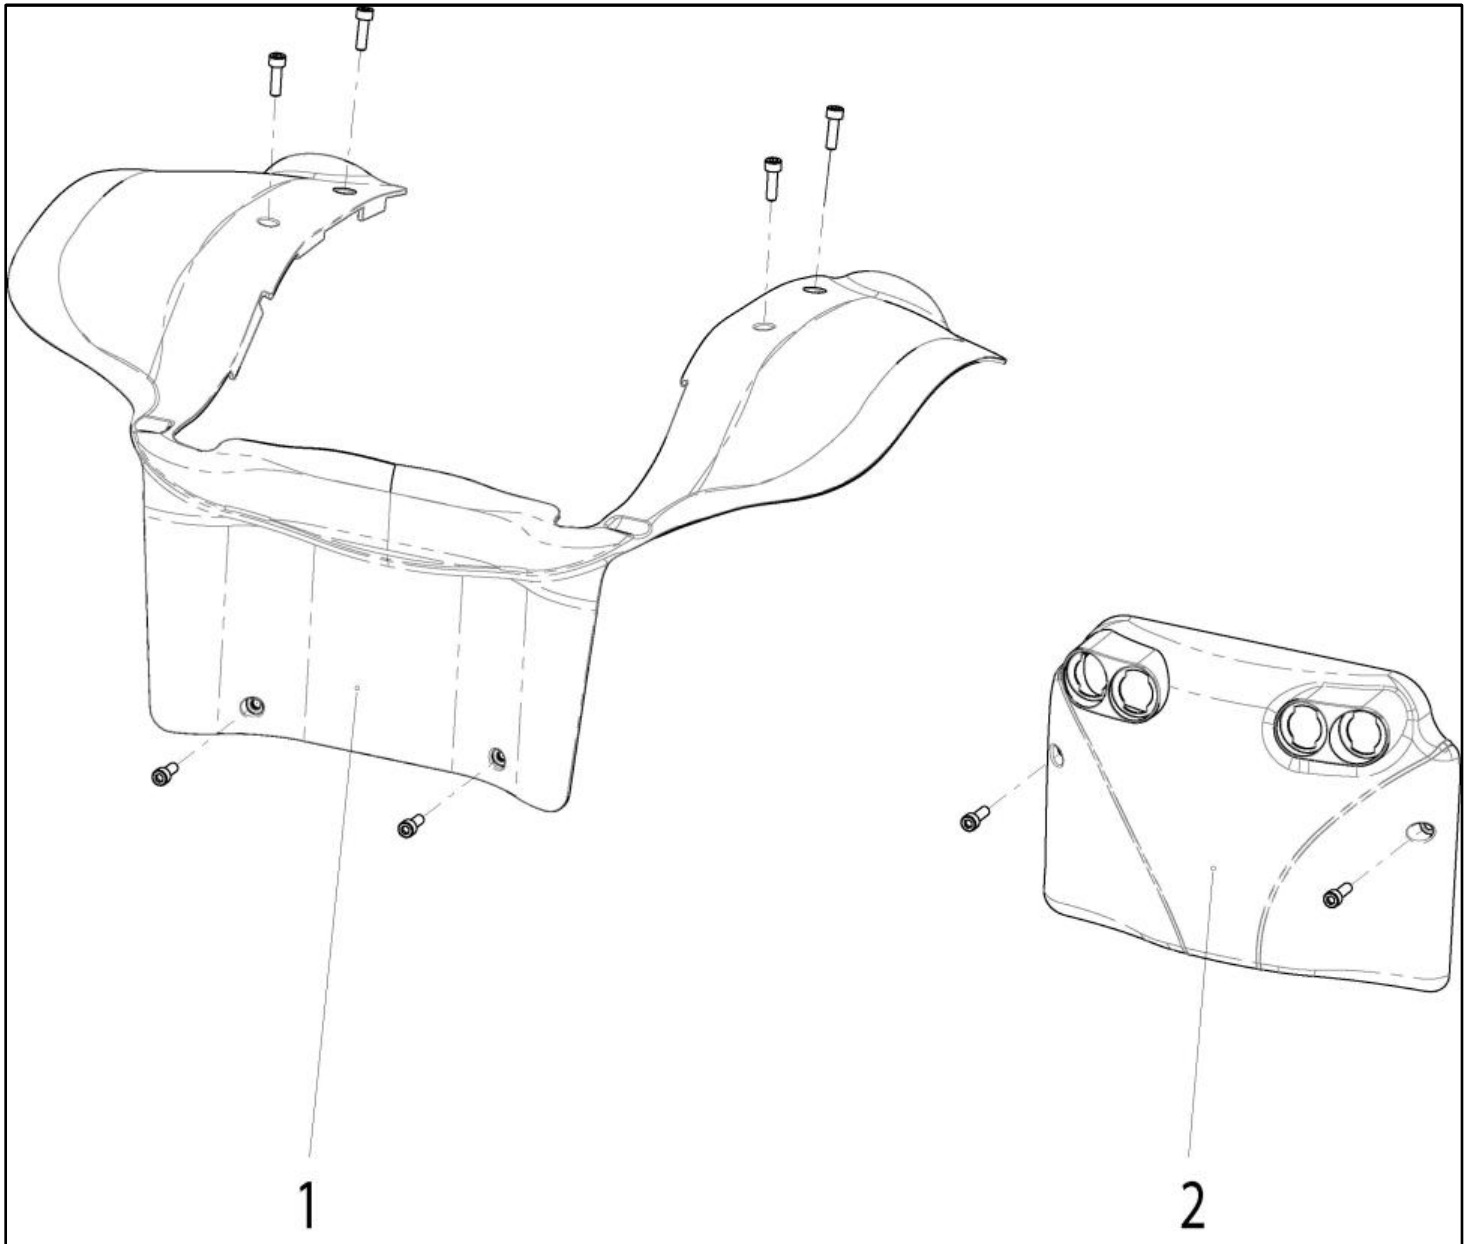

Q700M - CHASSIS

Pos	Item number	Description	Comment
1	134376-ET	MAIN SHROUD, BLACK INCL. MOUNTING MATERIAL	Q700M
2	134375-ET	REAR SHROUD, BLACK INCL. MOUNTING MATERIAL	Q700M