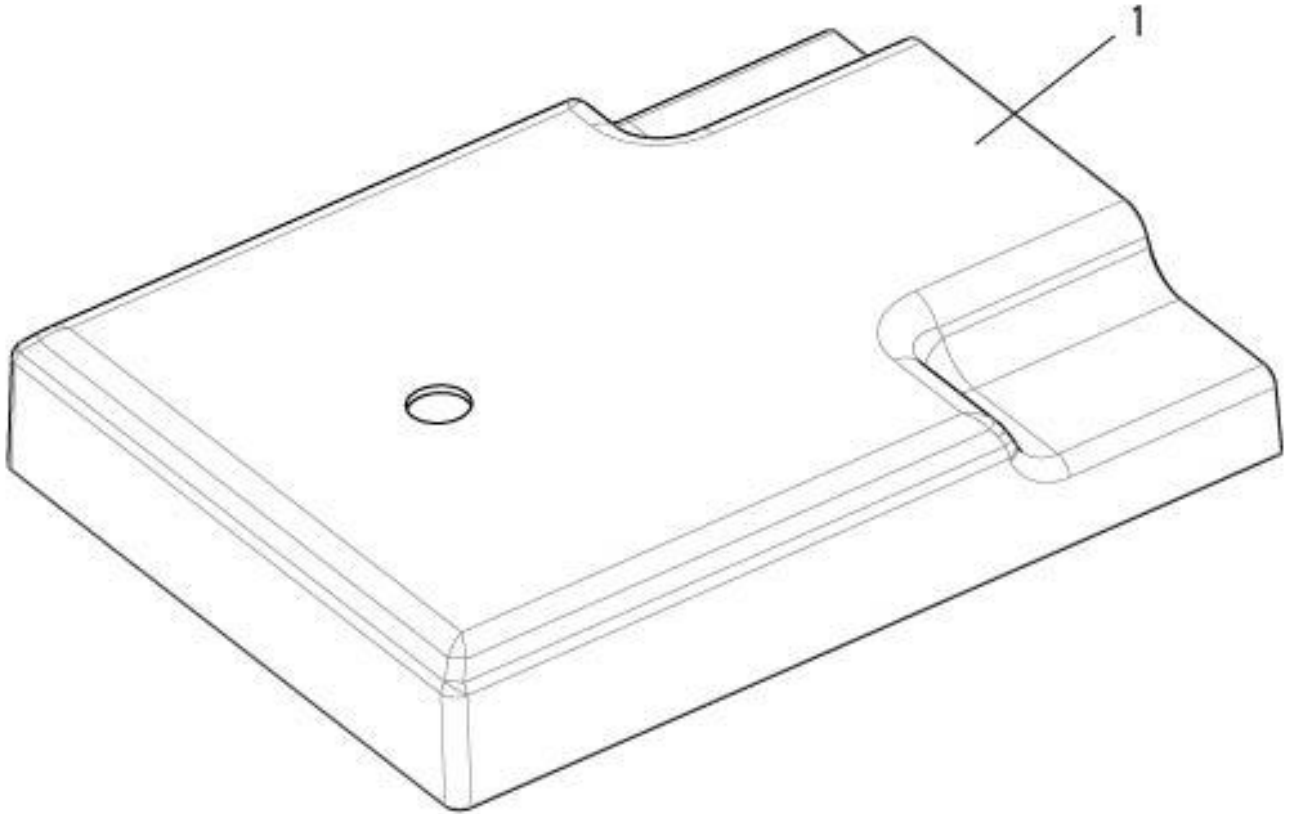

SEAT

Pos	Item number	Description	Comment
1	22502030-001	SHIFT PIECE COVER SET POWERED BACKREST	PAIR
2	22502030-002	SHIFT PIECE COVER SET FIXED BACKREST	PAIR
3	22502018	SEAT RAIL CAPS	PAIR

BATTERY COVER

BATTERY COVER