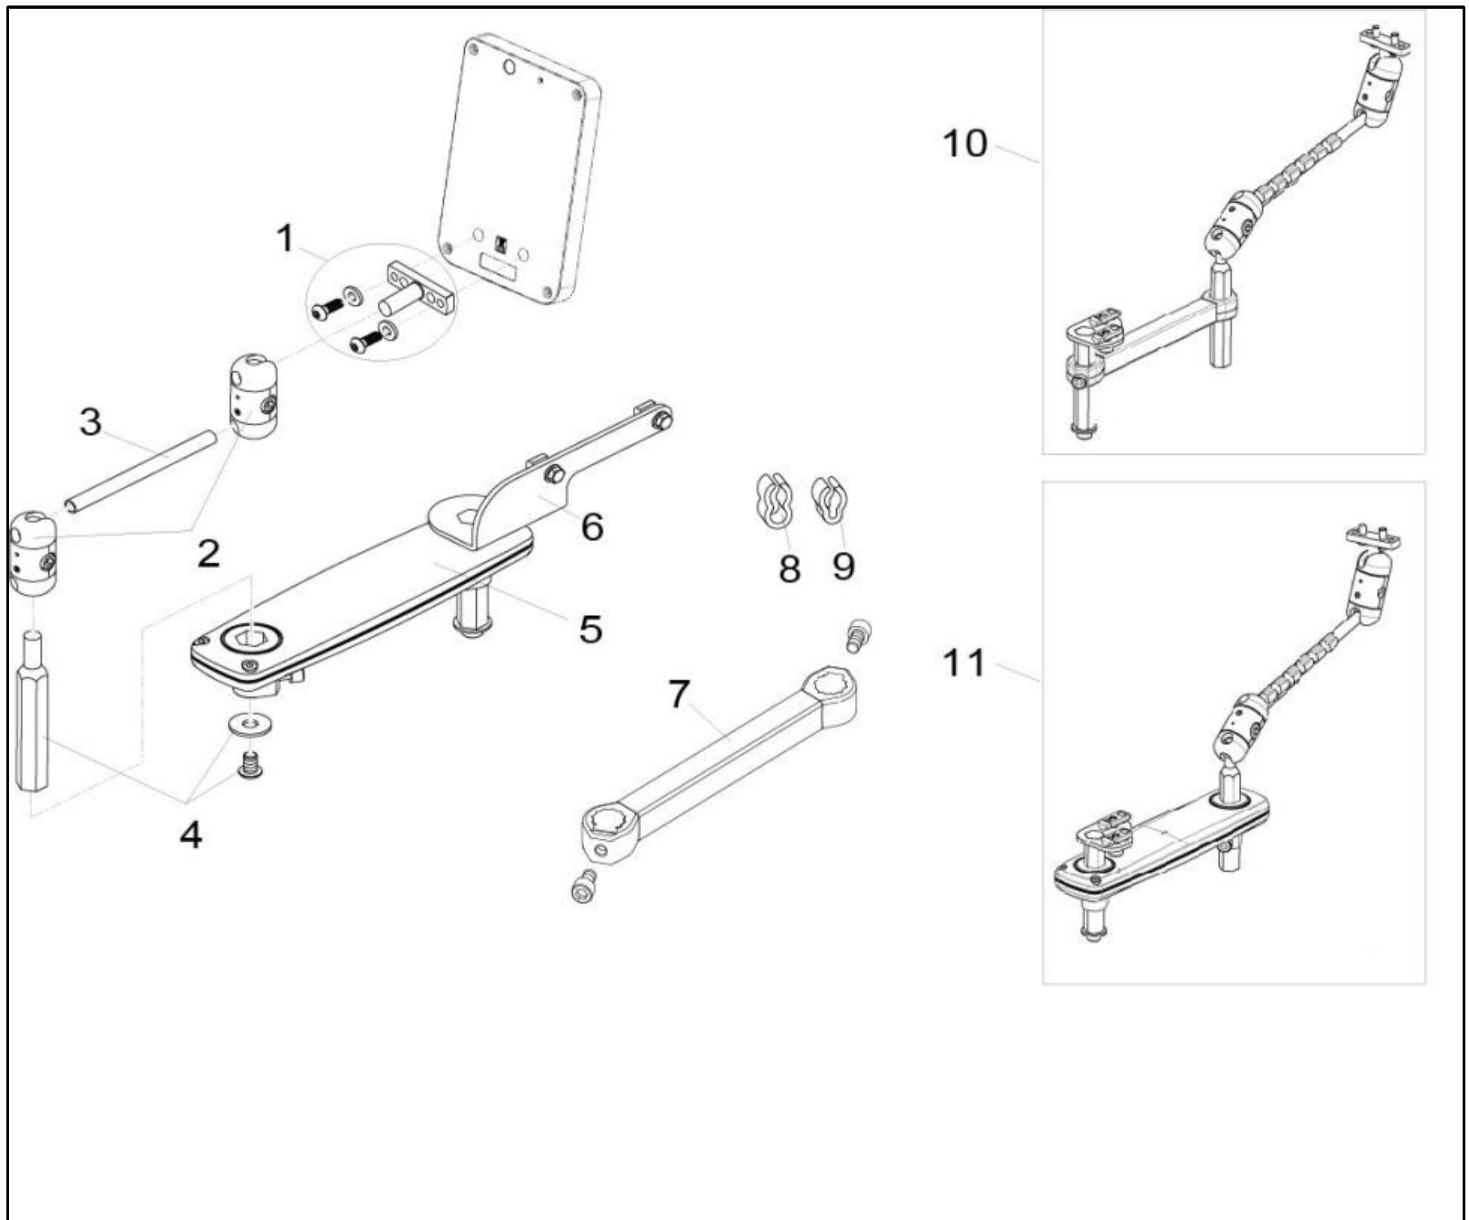

LINK-IT OMNI CONTROL MOUNT

Pos	Item number	Description	Comment
1	22709045-ET	LINK-IT OMNI HOLDER WITH MOUNTING MATERIAL	
2	22709008-ET	LINK-IT BASE MODULE	
3	22709111-ET	LINK-IT TUBE SET MED, INCL. 3 TUBES 8 X 75 MM, 8 X 100 MM, 8 X 150 MM	
4	22709068-ET	LINK-IT ADAPTER HEX 13 - D 8 MM	
5	20009100	JOYSTICK MOUNT SWING AWAY	LH/RH USEABLE
-	21809062-001-ET	RECEIVER SWING AWAY CONTROL MOUNT	LH, FOR ERGO/UP SEATING SYSTEM