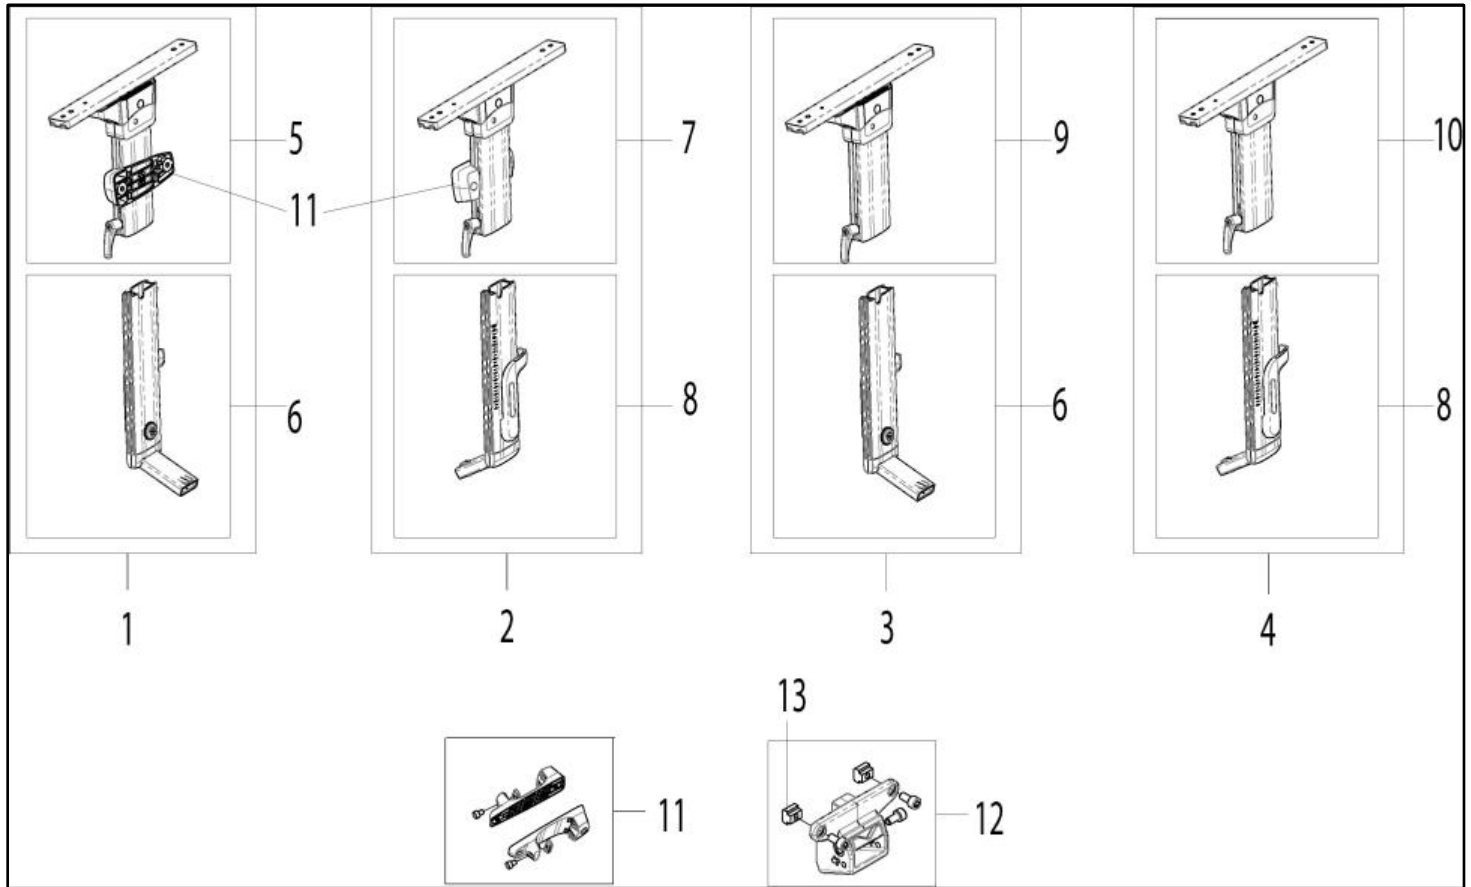

REMOVABLE ARMREST

REMOVABLE ARMREST

Pos	Item number	Description	Comment
1	22504216-001	REMOVABLE ARMREST, COMPLETE	LH
2	22504216-002	REMOVABLE ARMREST, COMPLETE	RH
3	22504216-011	REMOVABLE ARMREST ASSEMBLY WITHOUT CUSHION ATTACHMENT	LH
4	22504216-012	REMOVABLE ARMREST ASSEMBLY WITHOUT CUSHION ATTACHMENT	RH
5	22504214-001	ARMREST UPPER, COMPLETE	LH
6	22504206-001	REMOVABLE LOWER, COMPLETE	LH
7	22504214-002	ARMREST UPPER, COMPLETE	RH
8	22504206-002	REMOVABLE LOWER, COMPLETE	RH
9	22504214-011	ARMREST UPPER ASSEMBLY WITHOUT CUSHION ATTACHMENT	LH
10	22504214-012	ARMREST UPPER ASSEMBLY WITHOUT CUSHION ATTACHMENT	RH
11	22504220	SIDE CUSHION ATTACHMENT	PAIR
12	22504025	ARMREST RECEIVER, COMPLETE	
13	000128103-ET	T-NUTS	10 PCS./PACK