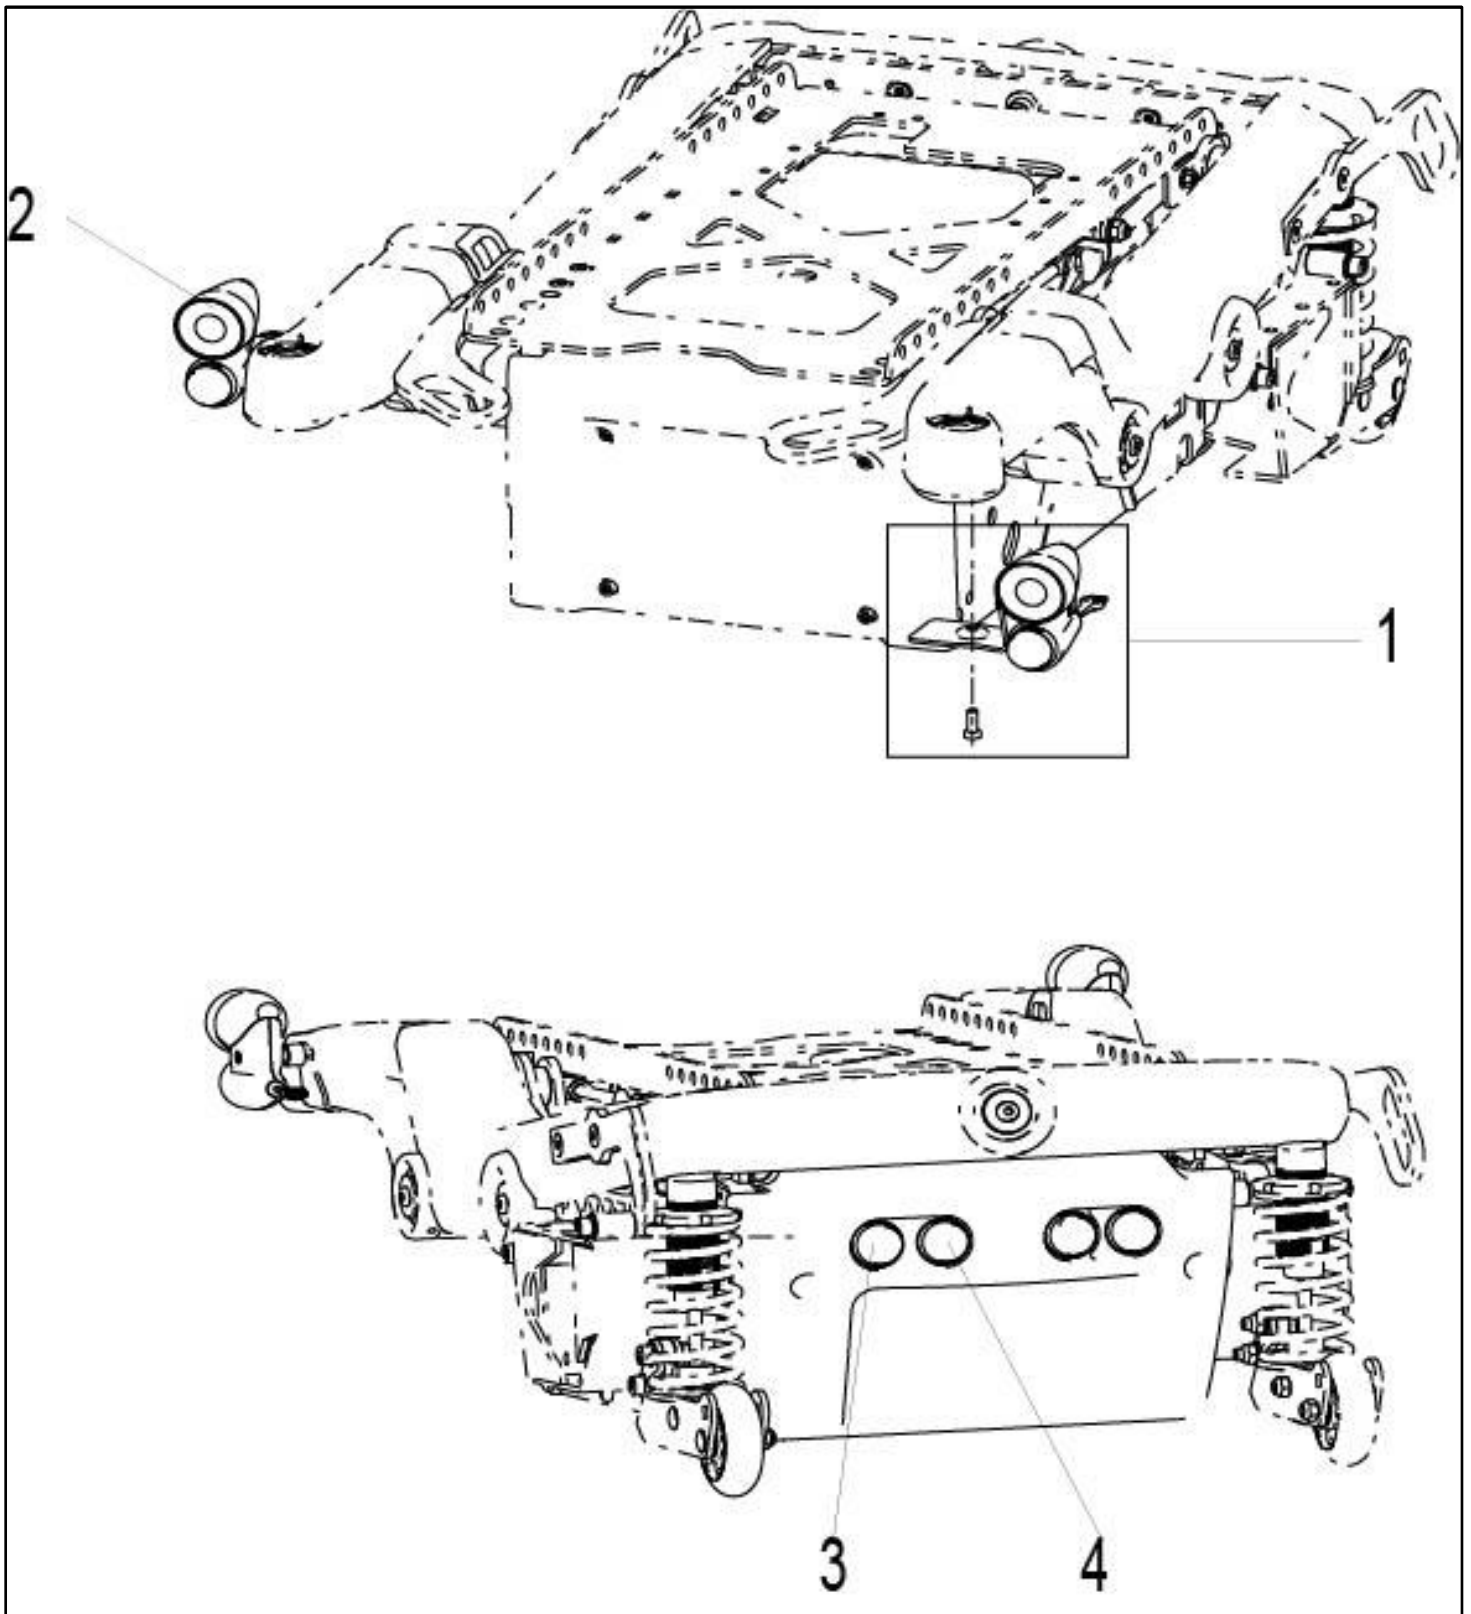

Q700R - LED LIGHTS AND INDICATORS

Pos	Item number	Description	Comment
1	22700061-001	FRONT LIGHT ASSEMBLY	LH
2	22700061-002	FRONT LIGHT ASSEMBLY	RH