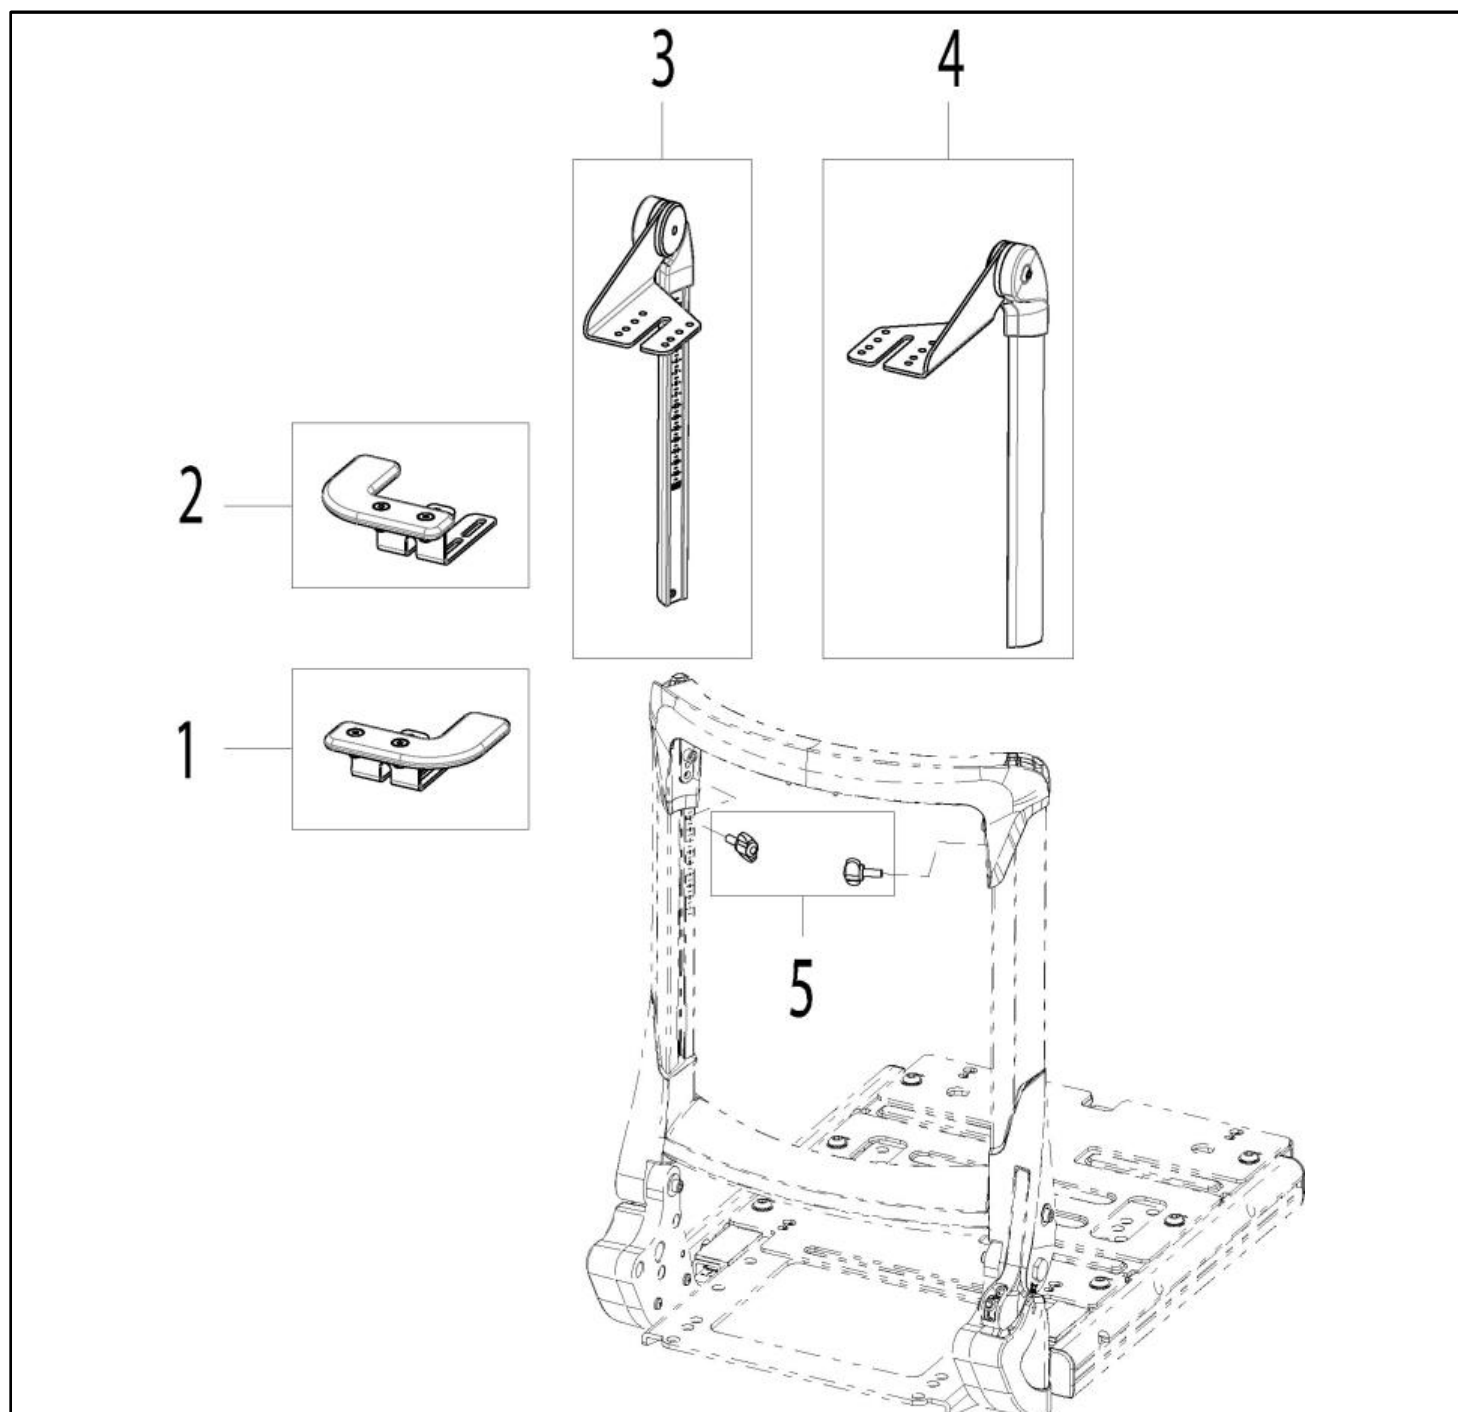

ATTENDANT CONTROL MOUNT

Pos	Item number	Description	Comment
1	22503415-002	HAND SUPPORT	RH
2	22503415-001	HAND SUPPORT	LH
3	22503412-002	ATTENDANT CONTROL	LH
4	22503412-001	ATTENDANT CONTROL	RH
5	000233047-ET	WING SCREW	2 PCS./PACK