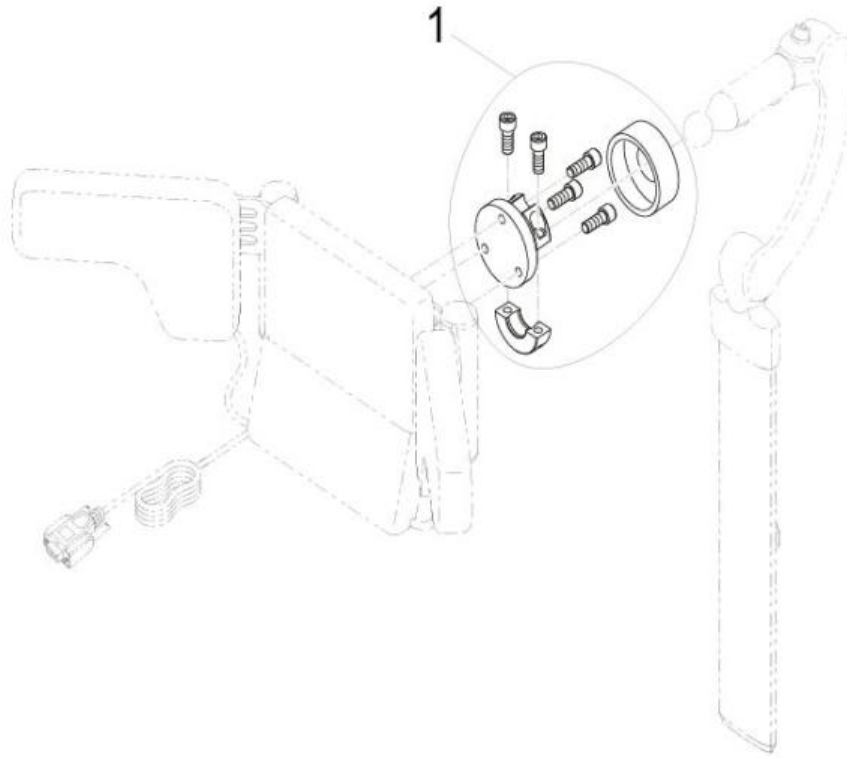

LINK-IT / SWITCH-IT MOUNTING FOR SWITCH-IT HEAD ARRAY

Pos	Item number	Description	Comment
1	20009092	LINK-IT MOUNTINGMATERIAL FOR SWITCH-IT HEAD ARRAY