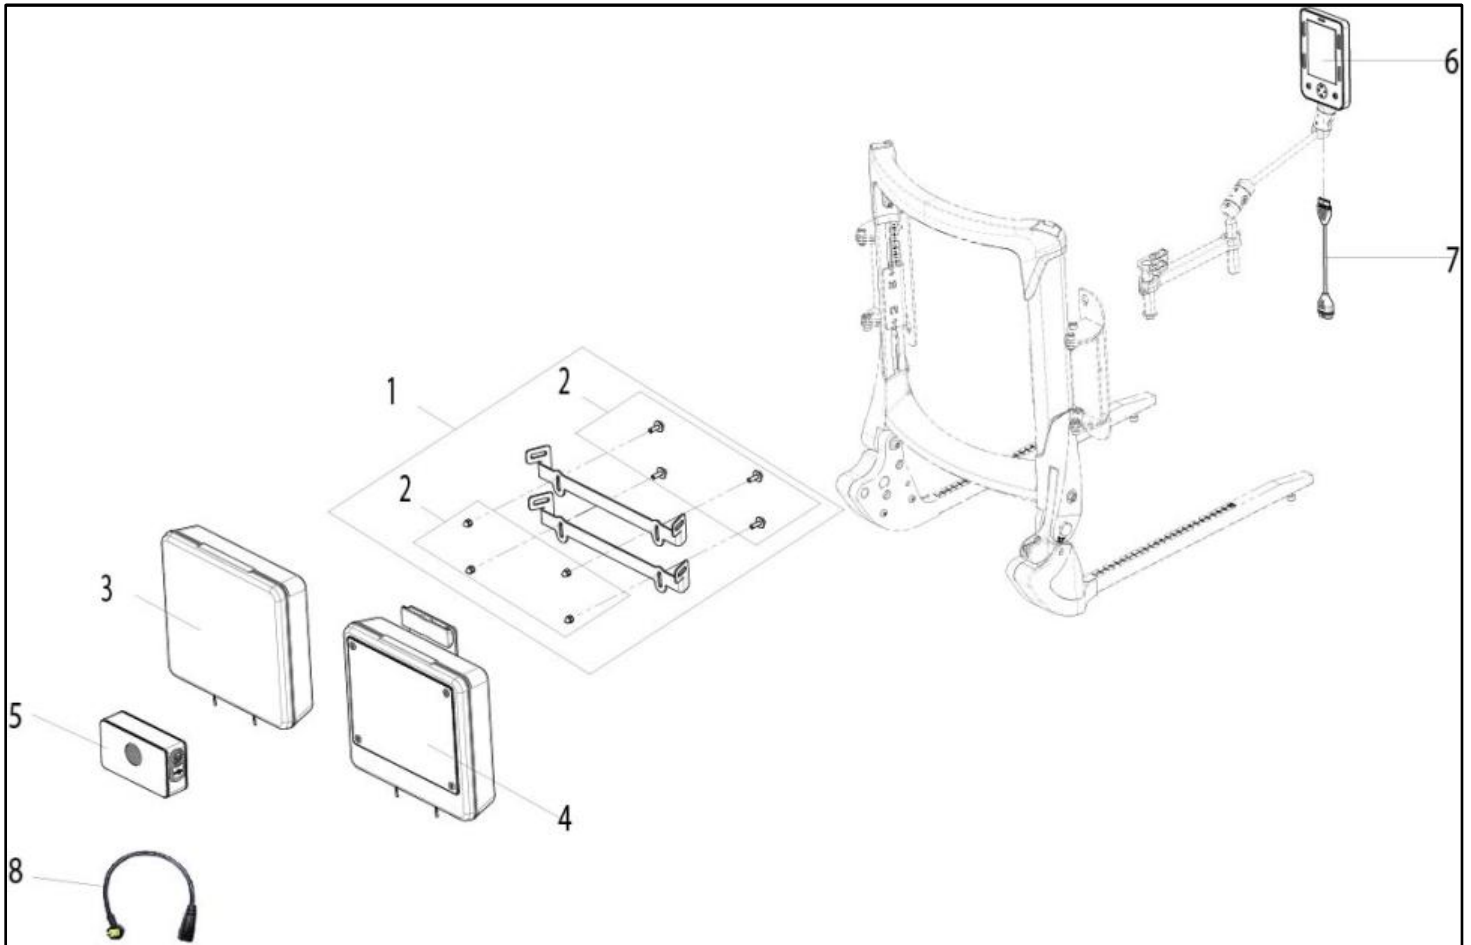

OMNI 2 - FIXED BACK

Pos	Item number	Description	Comment
1	22509144	OMNI 2 MOUNTING, COMPLETE - SEDEO PRO FIXED BACK	
2	22509146-040	MOUNTING MATERIAL OMNI 2	
3	20009190-010	CASE OMNI 2 INPUT DEVICE	
4	20009190-030	CASE OMNI 2 INPUT DEVICE WITH STVZO FOIL AND REFLECTOR	
5	20011230-010	OMNI 2 INPUT SECTION WITH USB CONNECTION	
6	20011231-010	OMNI 2 DISPLAY	
7	20011236-200	OMNI 2 DISPLAY CONNECTING CABLE, 2000 mm	
8	20011035	R-NET LOOM, 300 mm