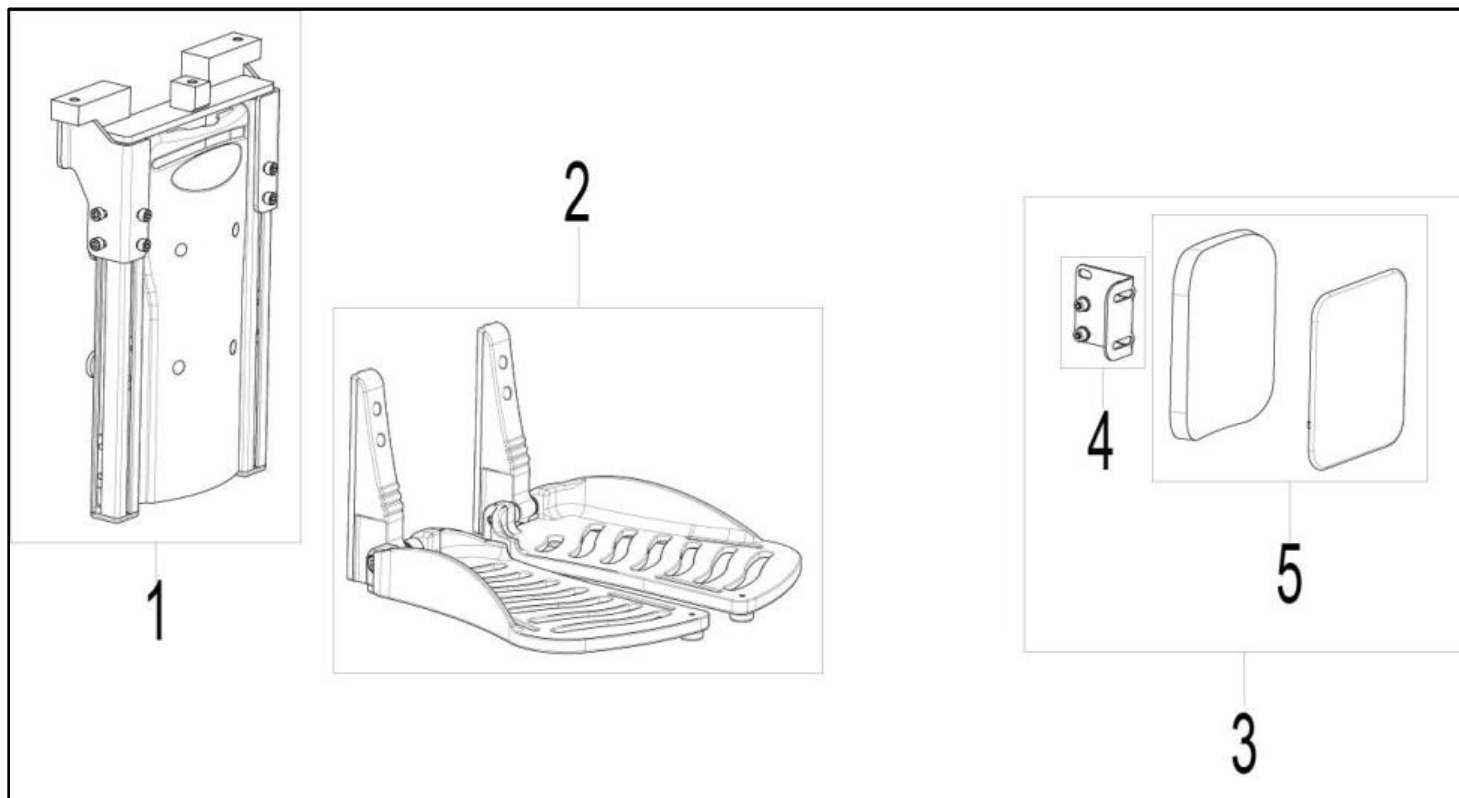

CENTRE MOUNT LEGREST UNTIL CW 13-2019

Pos	Item number	Description	Comment
1	247557	CENTER MOUNT LEGREST WITHOUT FOOTPLATES	
2	247180	FOOTPLATES SHORT	PAIR
3	22505025	CALF PAD ASSY	LEFT / RIGHT USEABLE
4	22505112-003	CALF PAD BRACKET INCLUDING MOUNTING ACCESSORIES	LEFT / RIGHT USEABLE, FOR PRO / LITE SEATINGSYSTEM
5	22505114-003	CALF PAD INCLUDING MOUNTING ACCESSORIES	LEFT / RIGHT USEABLE, FOR PRO / LITE SEATINGSYSTEM