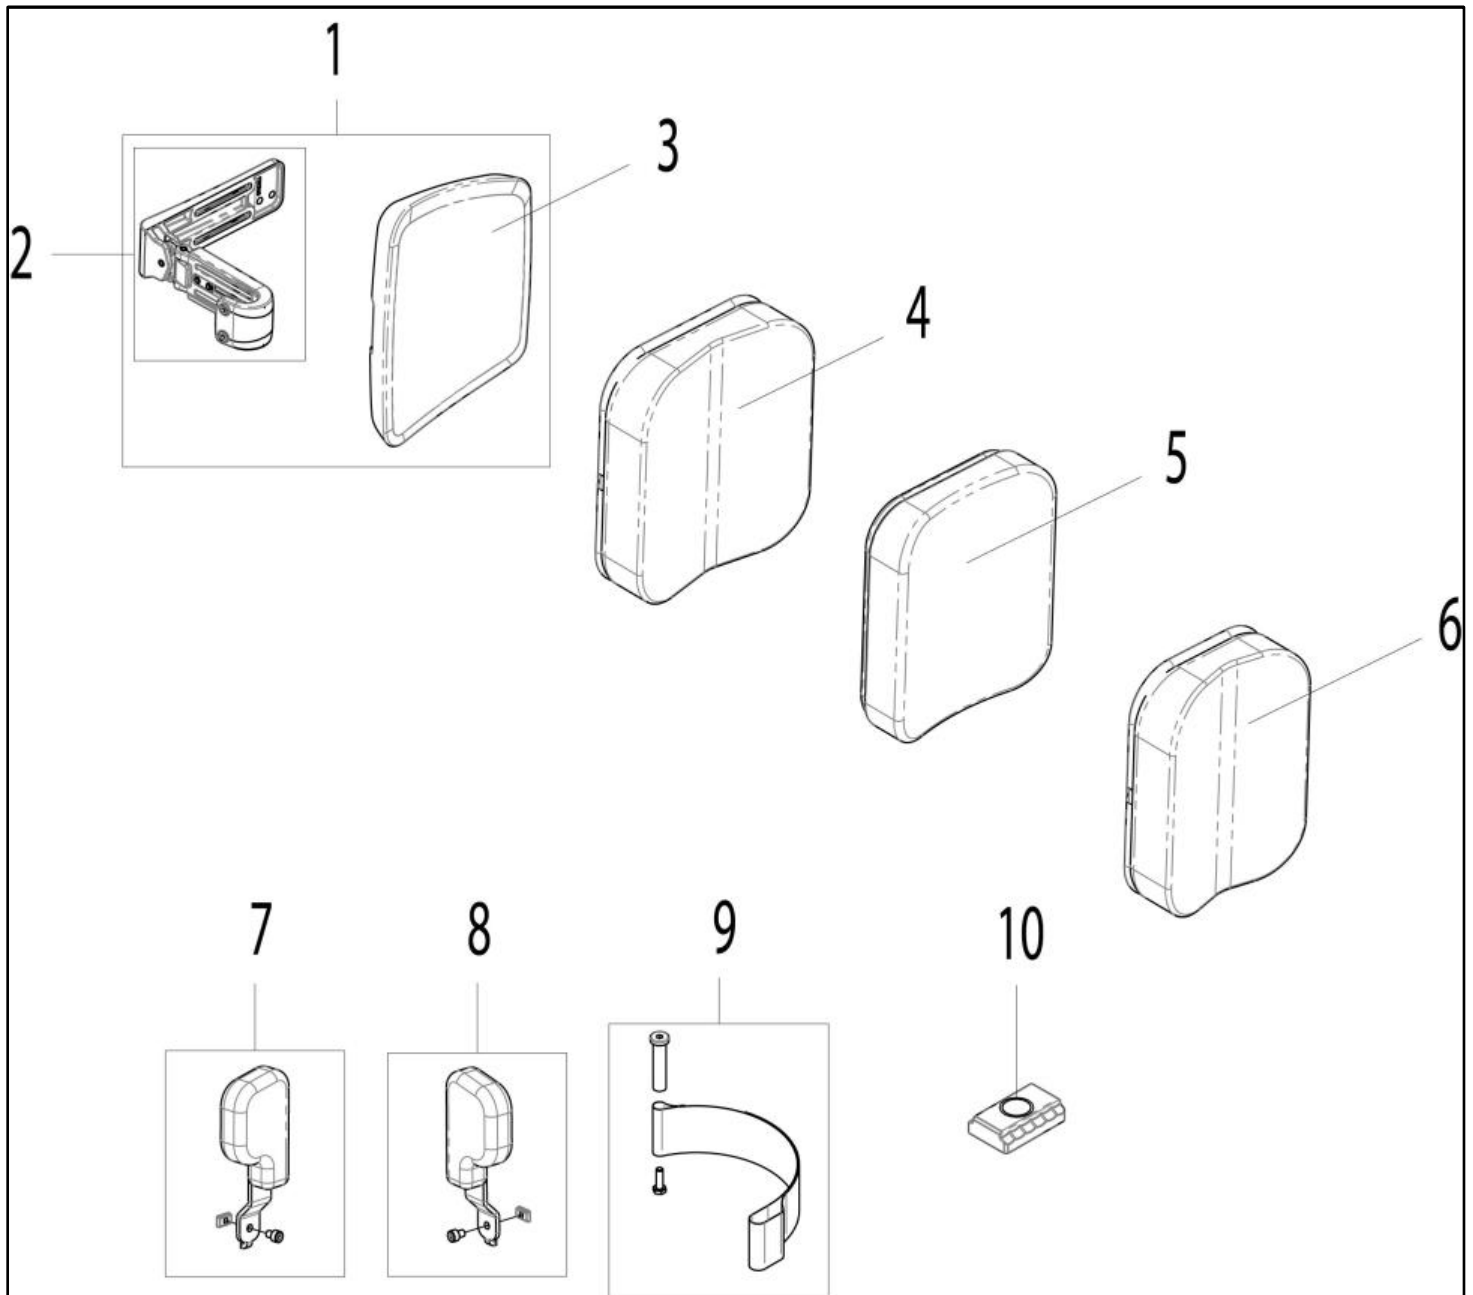

LEGREST ACCESSORIES

Pos	Item number	Description	Comment
1	9010430	CALF PAD PU INCL. MOUNTING ACCESSORIES	
2	9010160	CALF PAD HINGE ASSEMBLY	
3	22505114-004	CALF PAD PU	
4	22505114-005	CALF PAD SW380-420	LH / RH USABLE
5	22505114-006	CALF PAD SW440-500	LH / RH USABLE
6	22505114-007	CALF PAD SW520-560	LH / RH USABLE
7	22509129-001	KNEE CUSHION ASSEMBLY	LH