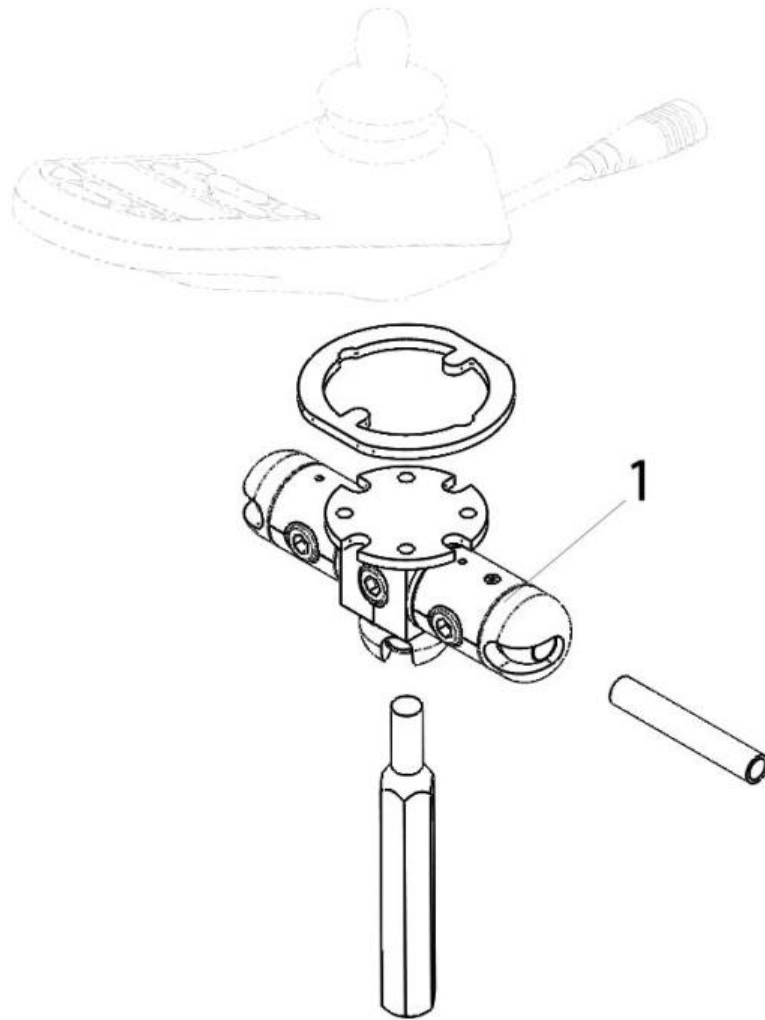

LINK-IT TO R-NET JOYSTICK (SWITCH MOUNTING)

Pos	Item number	Description	Comment
1	20009216	LINK-IT MOUNT FOR JOYSTICKS	FOR ONE OR TWO SWITCHES