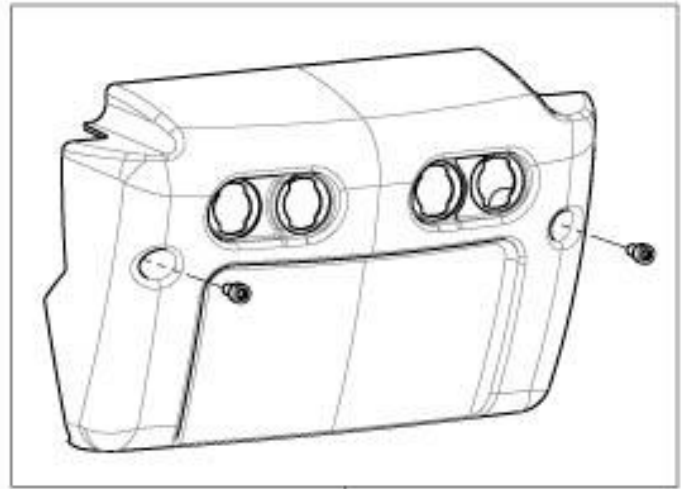

2

Pos	Item number	Description	Comment
1	22700086	MAIN SHROUD, BLACK INCL. MOUNTING MATERIAL	Q700 F/R
2	22700079	REAR SHROUD, BLACK INCL. MOUNTING MATERIAL	Q700 F/R