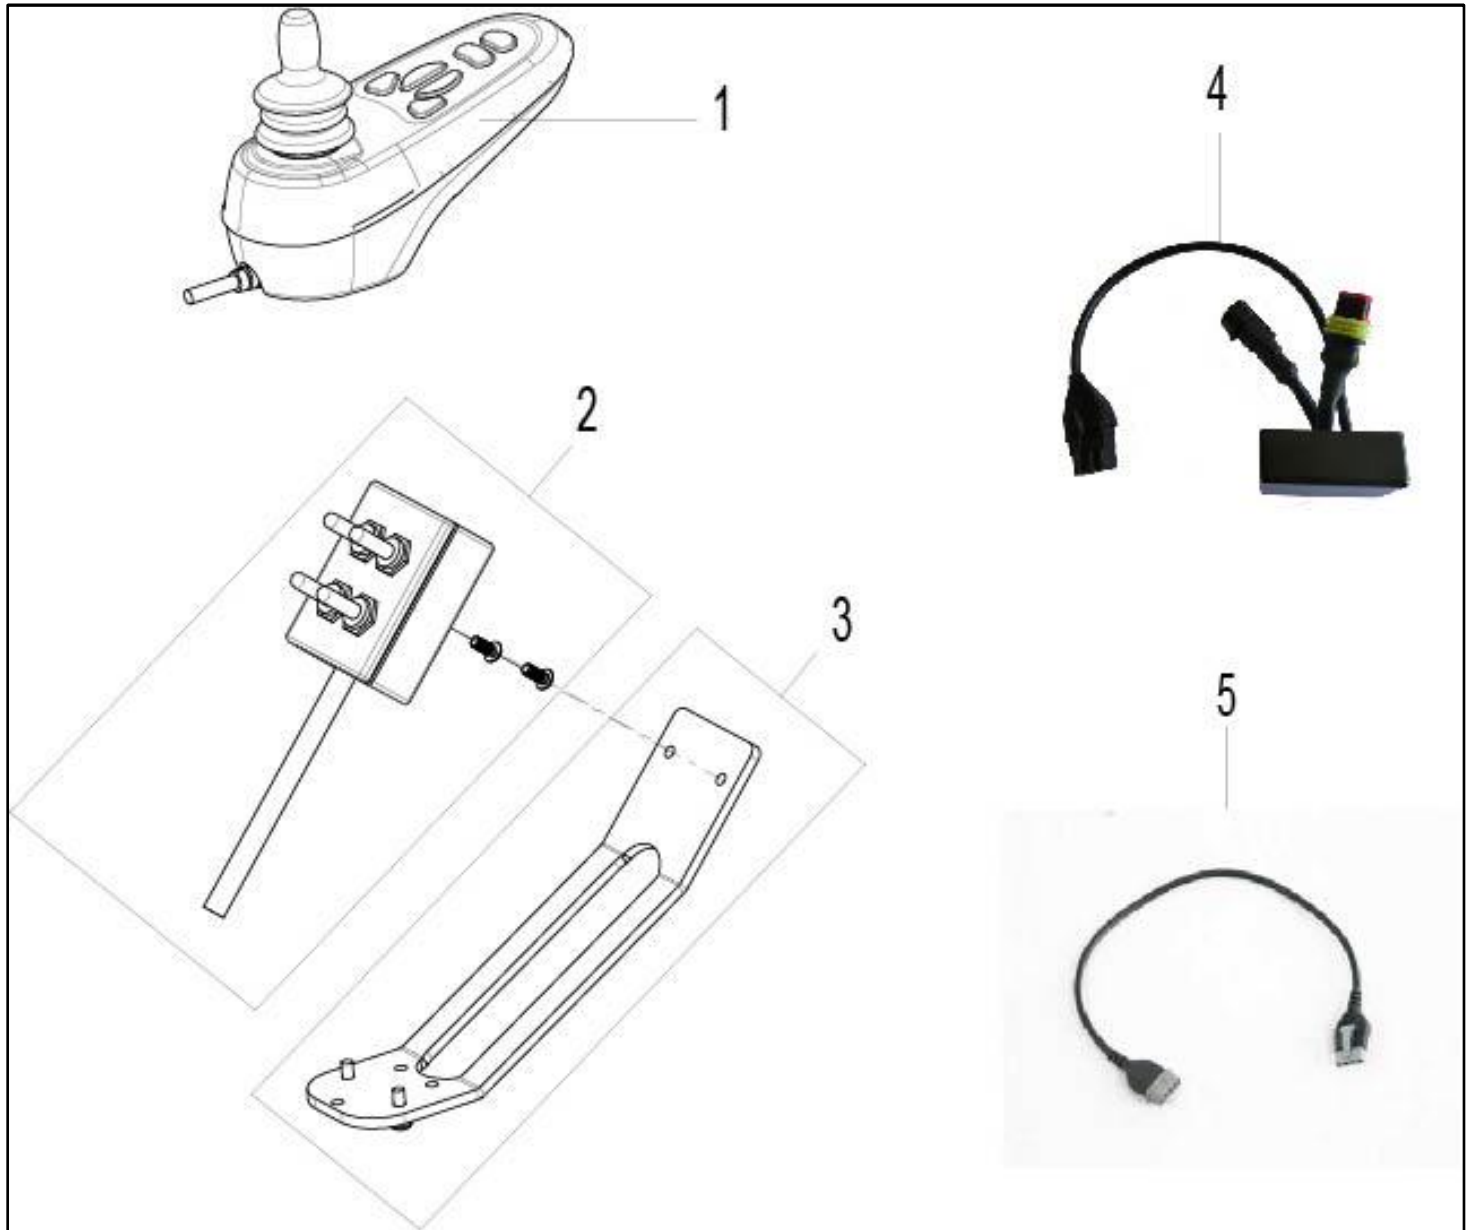

STANDARD VR2 JOYSTICKS

Pos	Item number	Description	Comment
1	172001.32108	VR2 ATTENDANT CONTROL DRIVE ONLY	
1	172001.32111	VR2 JOYSTICK MODULE 2 ACTUATORS - 1.2 M CABLE	
1	172001.32115	VR2 JOYSTICK MODULE L&I + 2 ACTUATORS	
2	21011029	4 ACTUATOR CONTROL BOX AND LOOM	
3	060685	4-ACTUATOR BOX MOUNTING (VR2 CONTROLLER FITTING)	
4	060786	CIRCUIT BREAKER USED WITH BLACK BOX (TÜV)