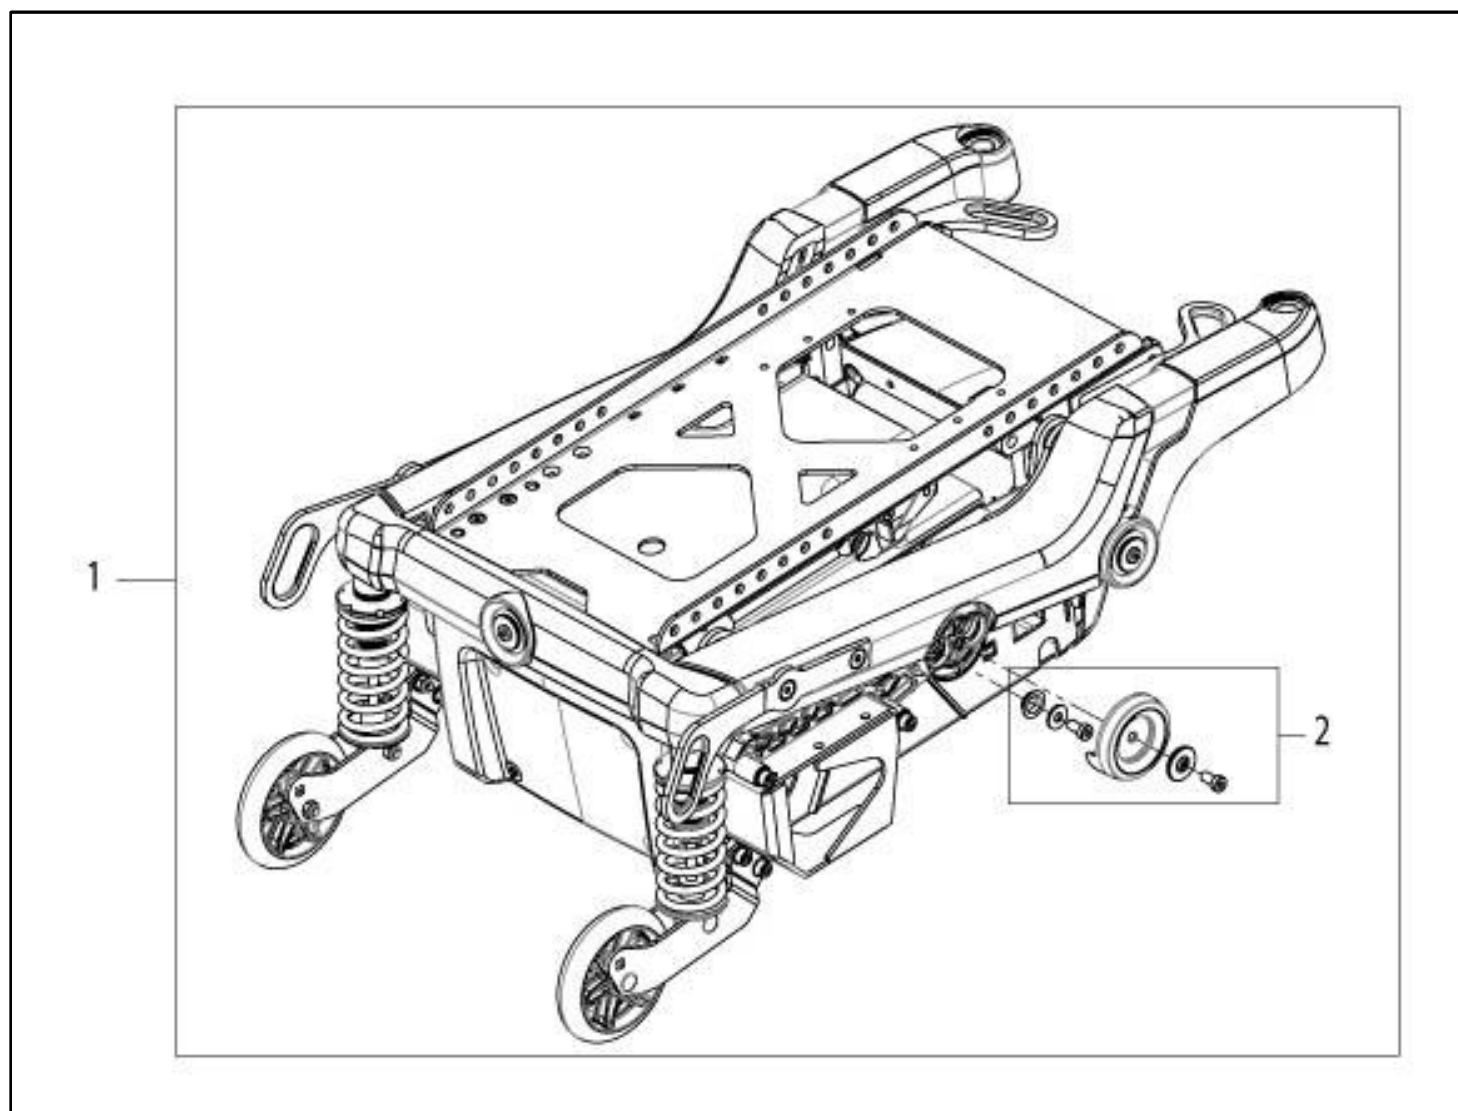

Q700F - CHASSIS

Pos	Item number	Description	Comment
1	22700034	CHASSIS Q700F	Q700F
2	22700080	HINGE COVER	Q700F/R