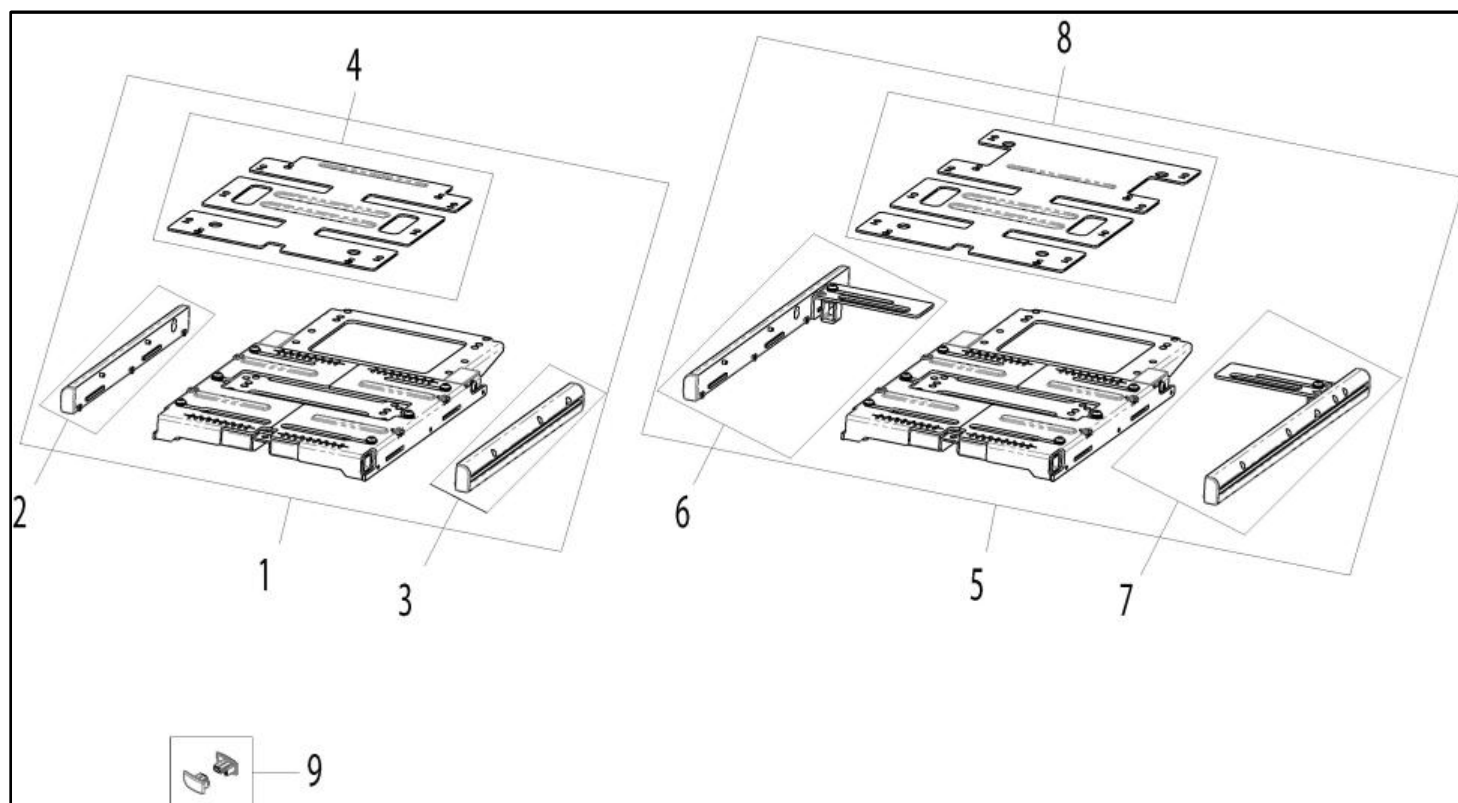

SEAT FRAME

Pos	Item number	Description	Comment
1	22502000-001	SEAT PLATE SHORT SET	
2	22502008-002	SEAT RAIL SORT KIT	RH
3	22502008-001	SEAT RAIL SORT KIT	LH
4	22502016	SEAT PLATE SHORT	
5	22502000-002	SEAT PLATE LONG SET	
6	22502014-002	SEAT RAIL LONG KIT	RH
7	22502014-001	SEAT RAIL LONG KIT	LH
8	22502013	SEAT PLATE LONG	
9	22502018	SEAT RAIL CAPS	PAIR