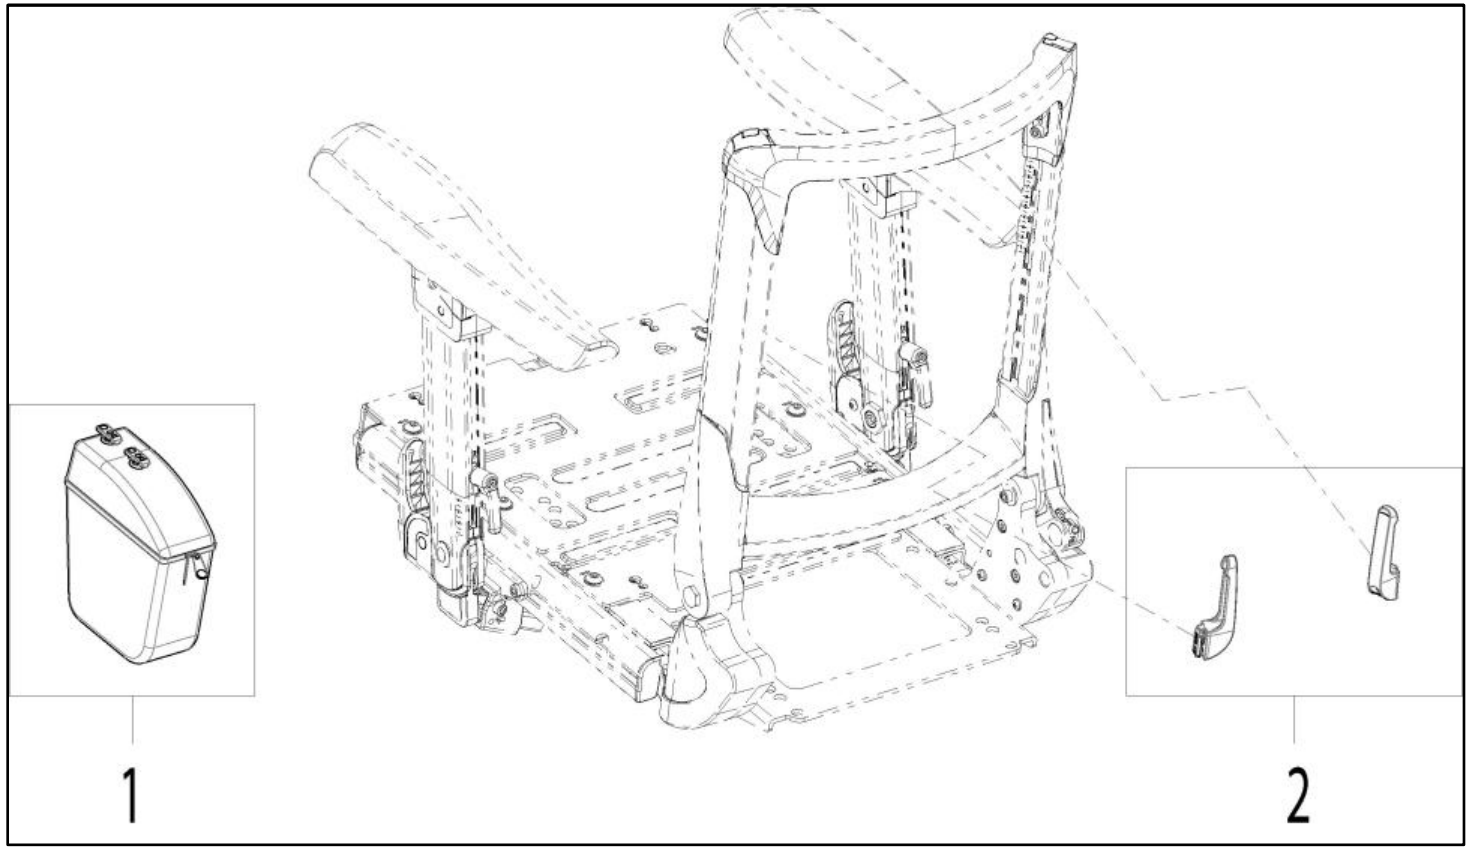

BAG / BAG HOOK

Pos	Item number	Description	Comment
1	9004673	BAG FOR ARMREST	
2	22509065	BAG HOOK KIT	PAIR