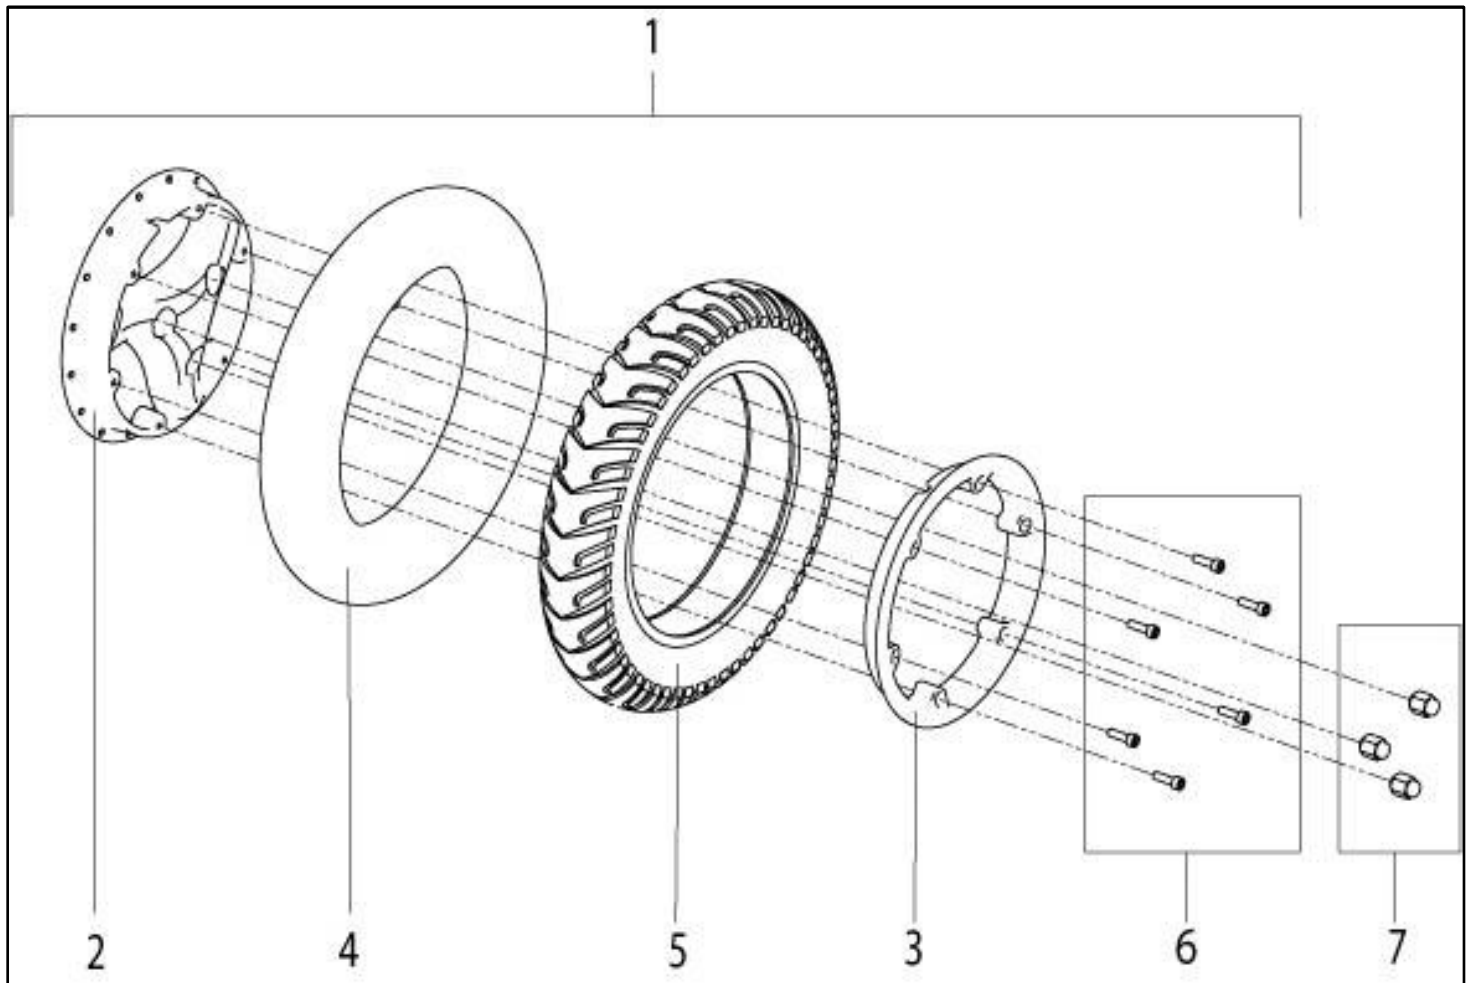

14 INCH DRIVE WHEEL, V-TYPE

Pos	Item number	Description	Comment
1	244822	DRIVE WHEEL 14 INCH, SOLID, V-TYPE	LH
1	245541	DRIVE WHEEL 14 INCH, SOLID, V-TYPE	RH
1	244821	DRIVE WHEEL 14 INCH, PNEUMATIC, V-TYPE	LH
1	245540	DRIVE WHEEL 14 INCH, PNEUMATIC, V-TYPE	RH
2	243566	INNER RING	Q700
3	243568	OUTER RING	Q700
4	384739	14 INCH INNER TUBE	
5	21007014	14 INCH TYRE, SOLID, V-TYPE, MARKING ON TYRE: 3.00-8	
5	031053	14 INCH TYRE, PNEUMATIC, V-TYPE, MARKING ON TYRE: 3.00-8	
6	162361	MOUNTING KIT SCREW	6 PCS./PACK
7	161965	MOUNTING KIT LUG NUT	3 PCS./PACK