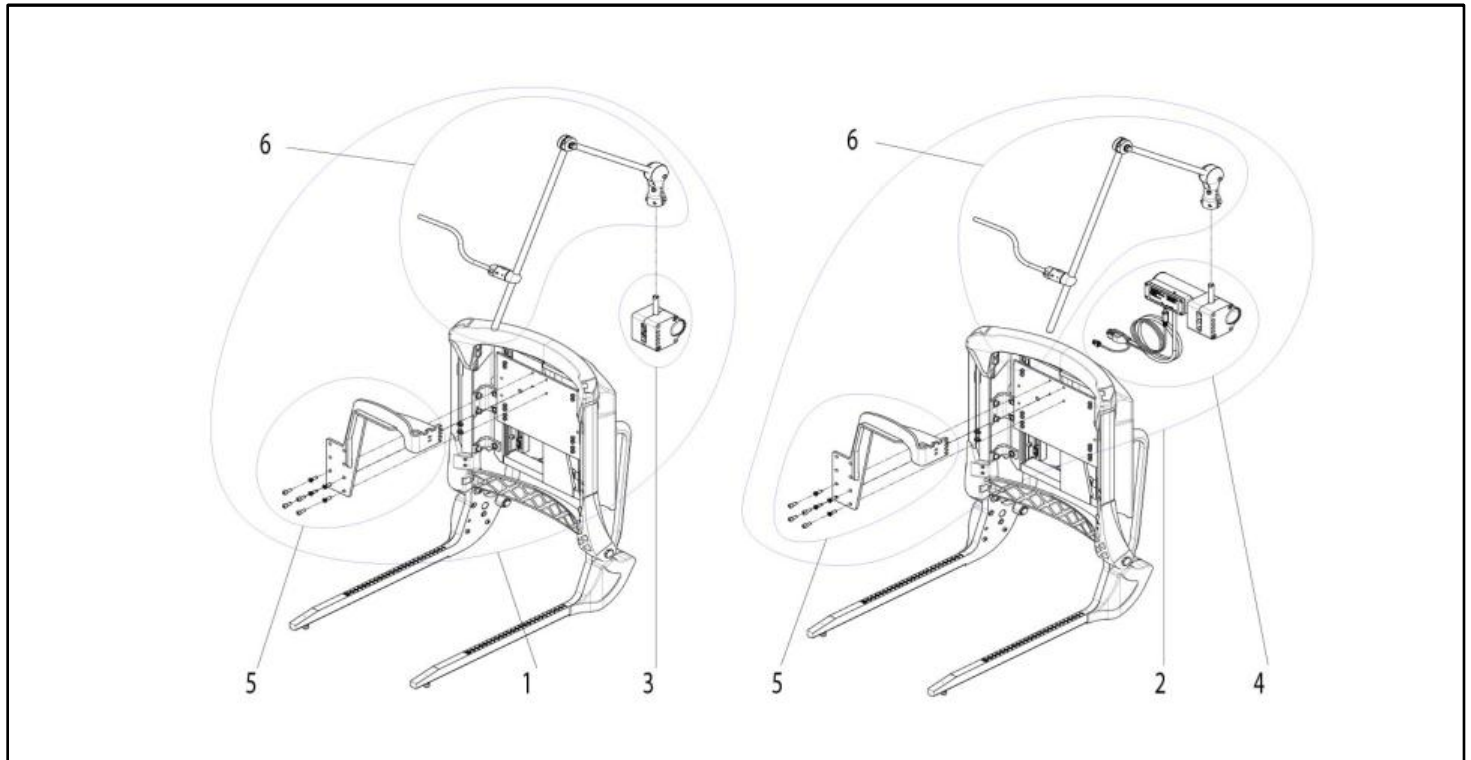

LINK-IT TO MANUAL / POWER CHIN BOOM FOR SEDEO PRO

Pos	Item number	Description	Comment
1	20009258-001	LINK-IT TO MANUAL CHIN BOOM CPL.	LH
-	20009258-002	LINK-IT TO MANUAL CHIN BOOM CPL.	RH
2	20009259-001	LINK-IT TO POWER CHIN BOOM CPL.	LH
-	20009259-002	LINK-IT TO POWER CHIN BOOM CPL.	RH
3	6003662	SWING AWAY UNIT MANUAL	LH
-	6003658	SWING AWAY UNIT MANUAL	RH
4	6003565	SWING AWAY UNIT POWERED	LH
-	6002773	SWING AWAY UNIT POWERED	RH
5	20009258-010	LINK-IT MOUNTING BRACKET FOR CHIN CONTROL	LH
-	20009258-020	LINK-IT MOUNTING BRACKET FOR CHIN CONTROL	RH
6	6003896	SWING AWAY ARM FOR CHIN CONTROL	LH/RH USEABLE