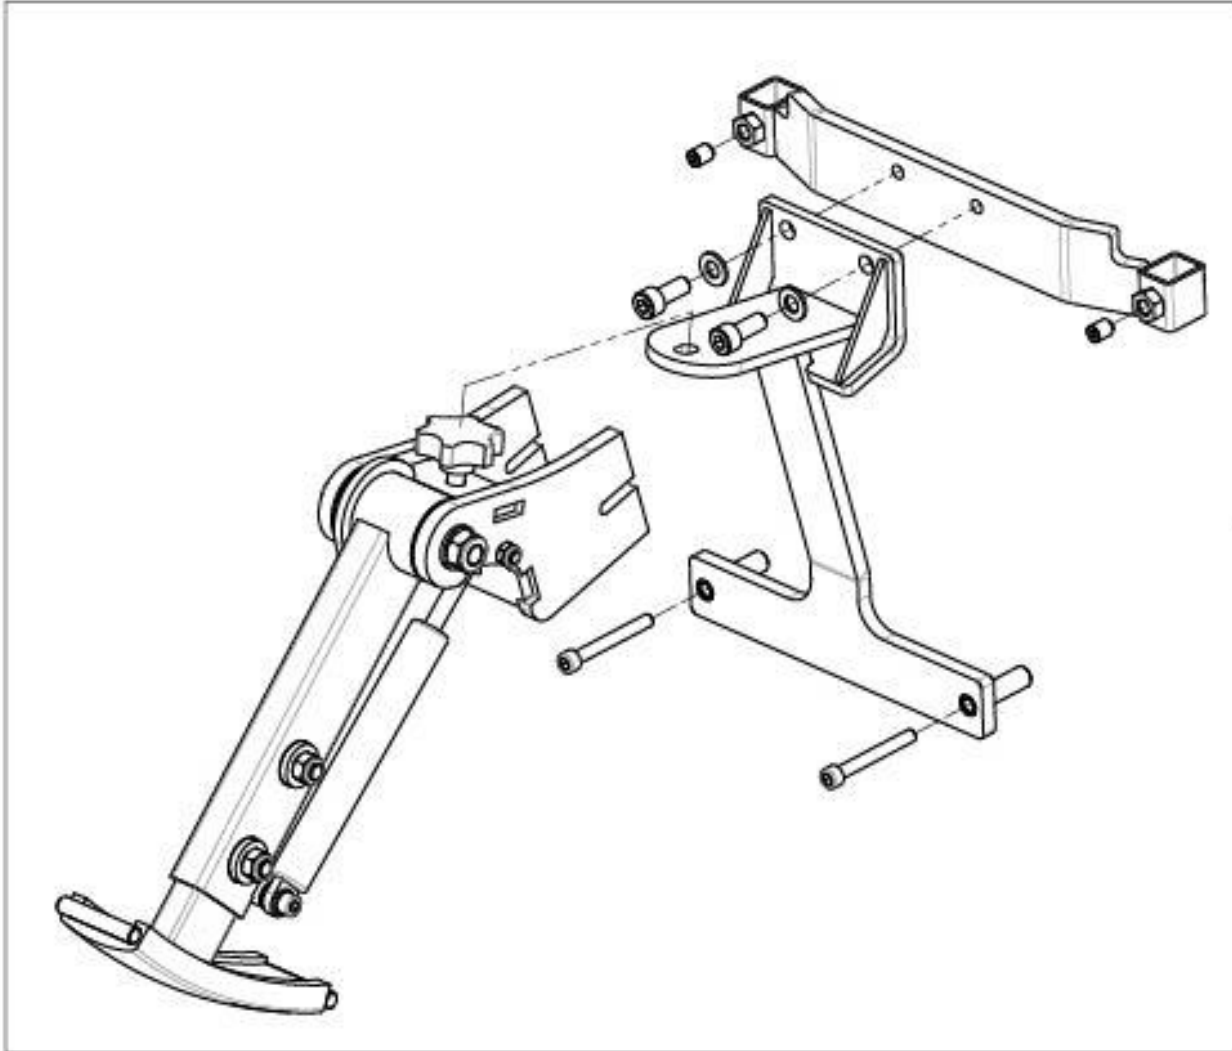

Q700 R - KERB CLIMBER

Pos	Item number	Description	Comment
1	22709250	KERB CLIMBER