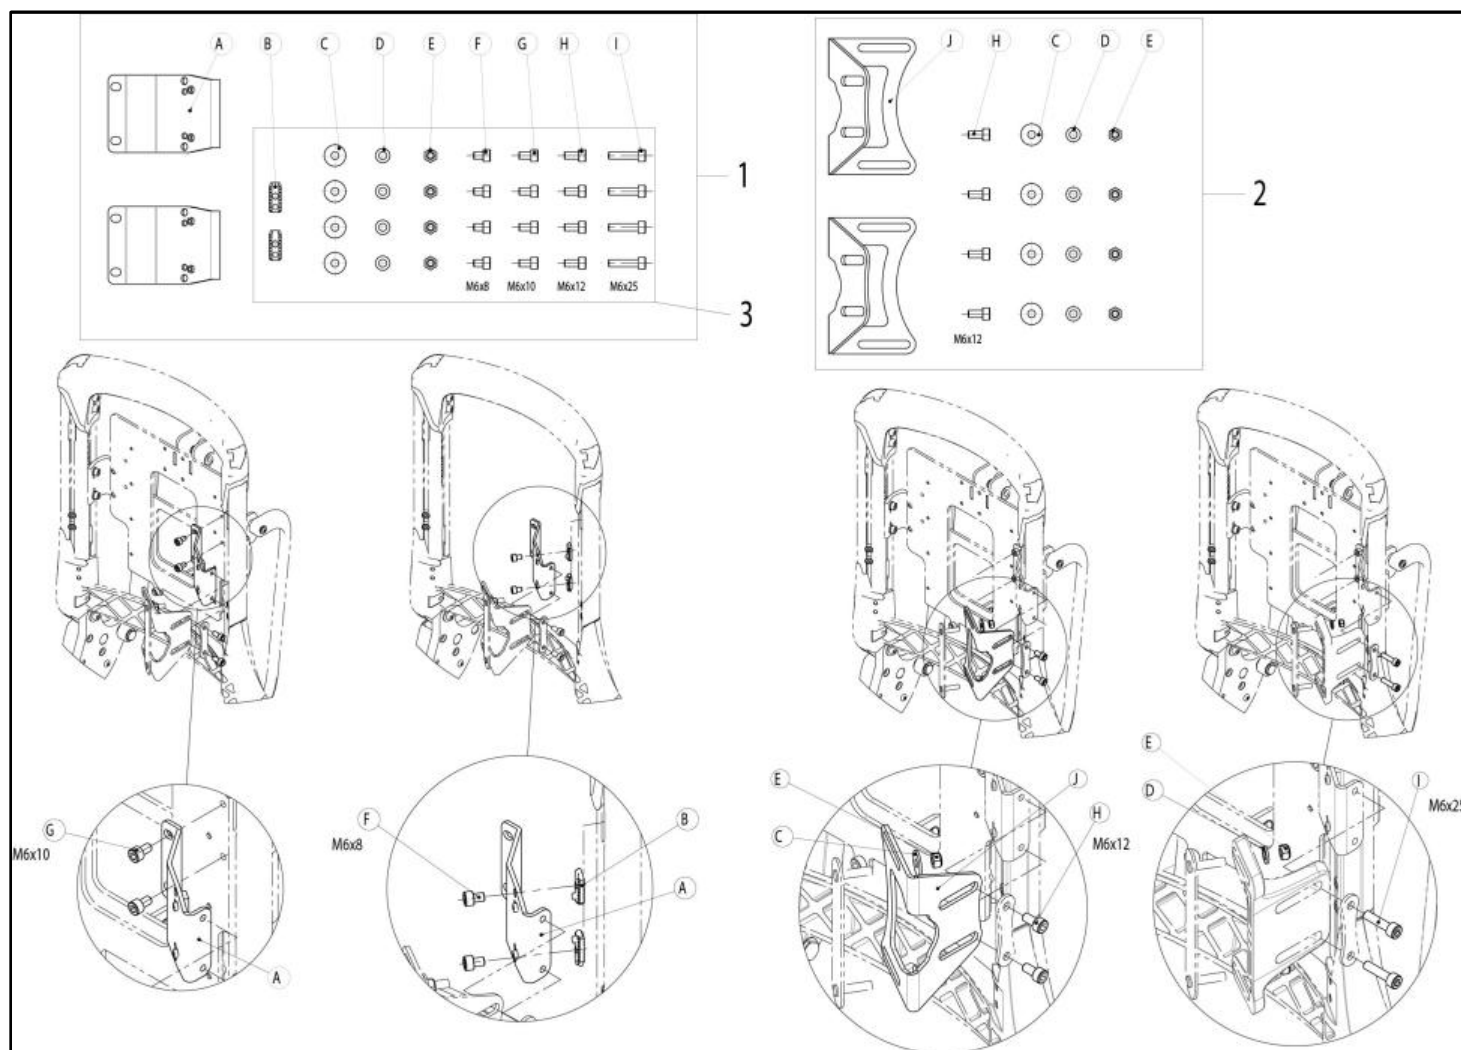

BACKREST BRACKET, JAY J3

Pos	Item number	Description	Comment
1, 3	22503134	Back frame bracket	fixed and recline back
2	22503135	Backrest bracket	BW 410 - 460 mm (at BW 510 mm already mounted at the backrest)
3	22503136	Mounting accessories	use with all BW