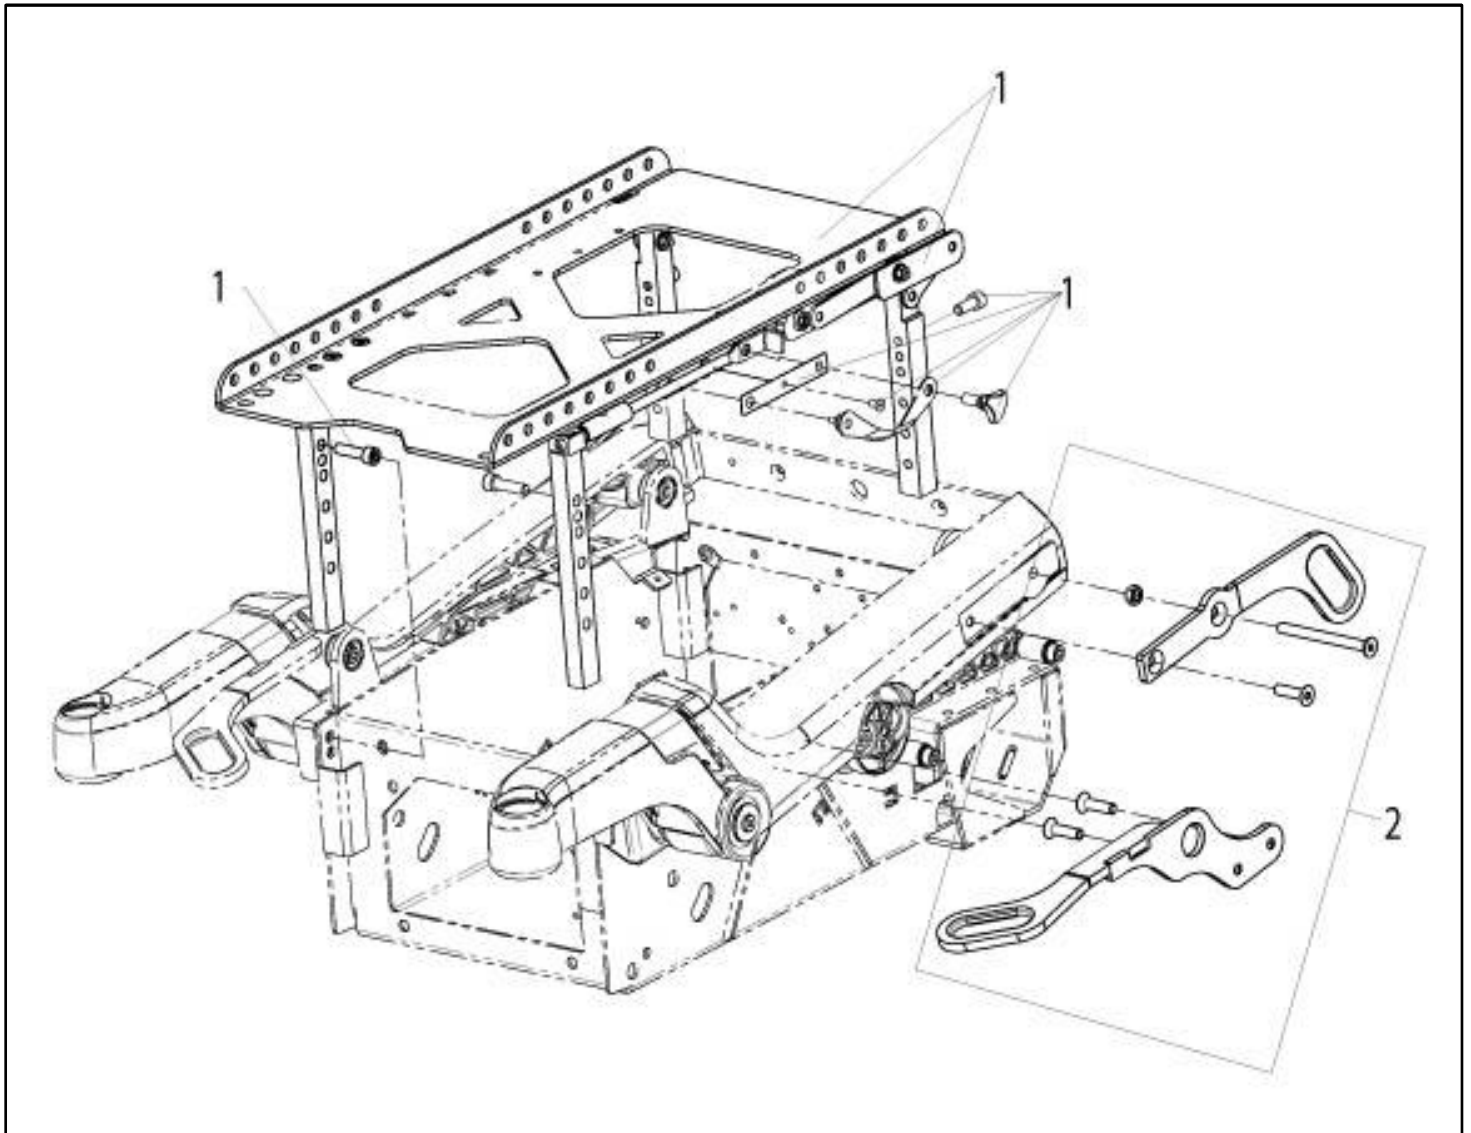

Q700 F/R - SEAT INTERFACE

Pos	Item number	Description	Comment
1	22700064	SEATINTERFACE FWD	
1	22700065	SEATINTERFACE RWD	
2	22700088	TIE DOWN SET	PAIR