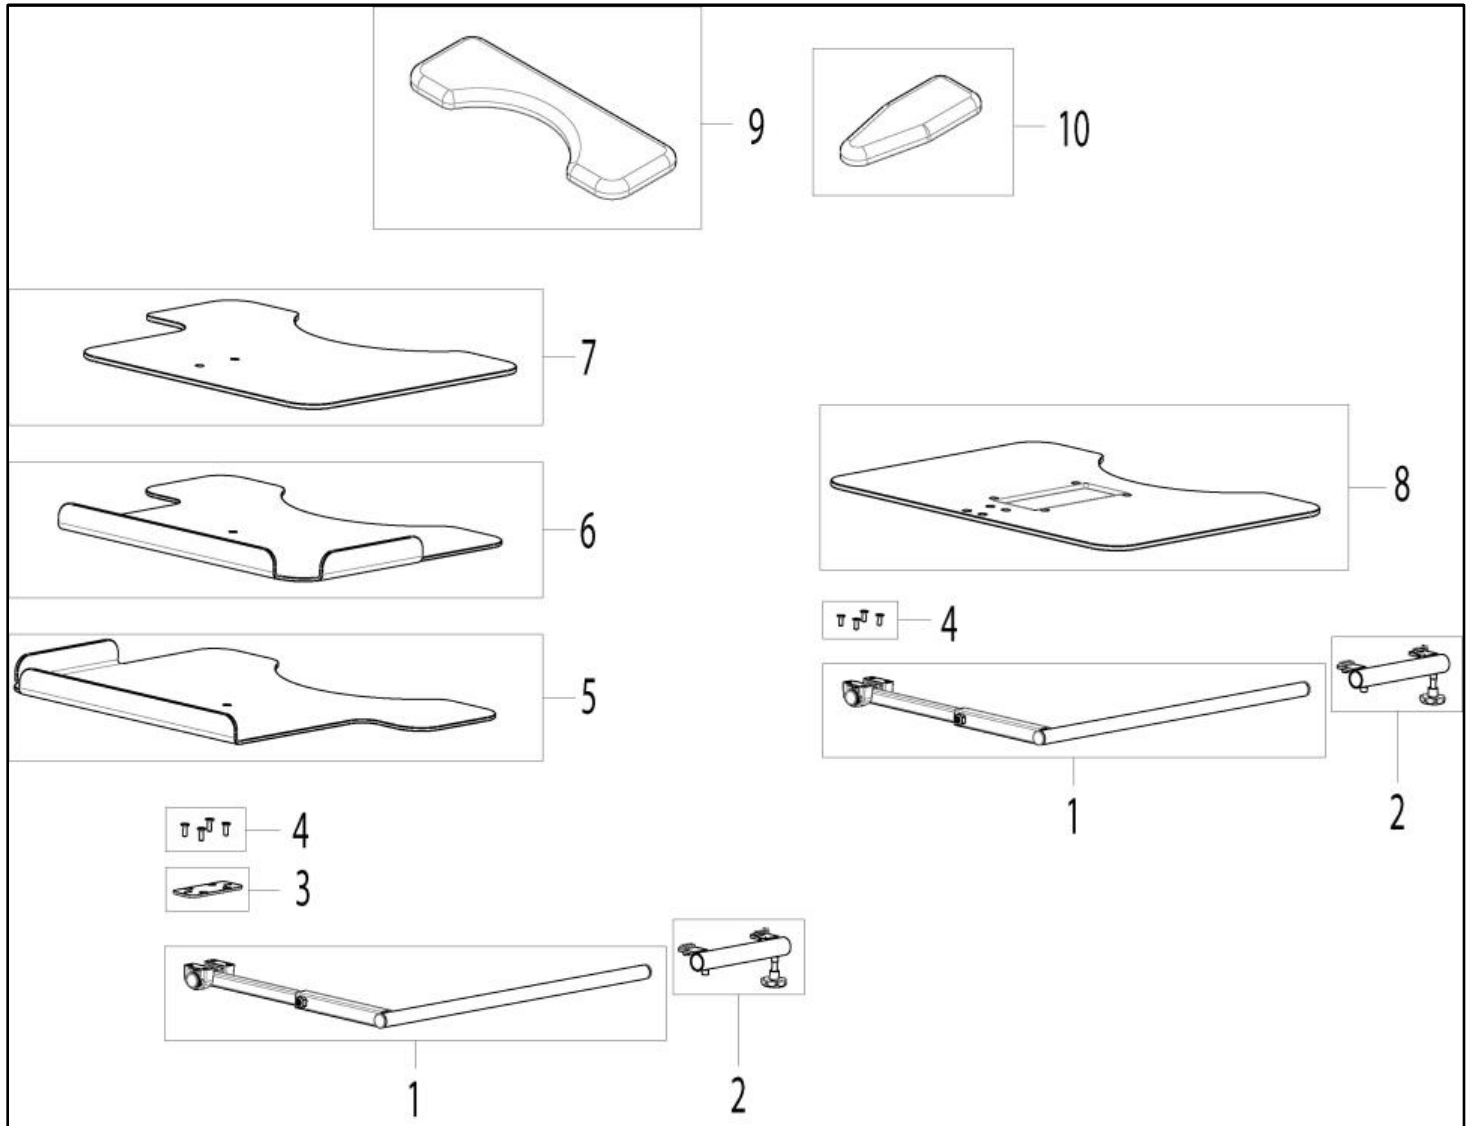

SWING AWAY TRAY

SWING AWAY TRAY

Pos	Item number	Description	Comment
1	90009026	METAL PARTS TRAY TABLE	LEFT / RIGHT USEABLE
2	22509126	TRAY TABLE RECEIVER	LEFT / RIGHT USEABLE
3	90009028	TRAY TABLE CONVERSION PLATE	
4	066902-001-ET	SCREW KIT M6x16	25 PCS./PACK
5	9002017-001	TRAY TABLE RAISED EDGES	LH
6	9002019-001	TRAY TABLE RAISED EDGES	RH
7	90009005	TRAY TABLE STANDARD	LEFT / RIGHT USEABLE
8	9003840-001	TRAY TABLE FOR TABLE TOP CONTROL	LEFT / RIGHT USEABLE
9	90009097	PARTIAL PADDING