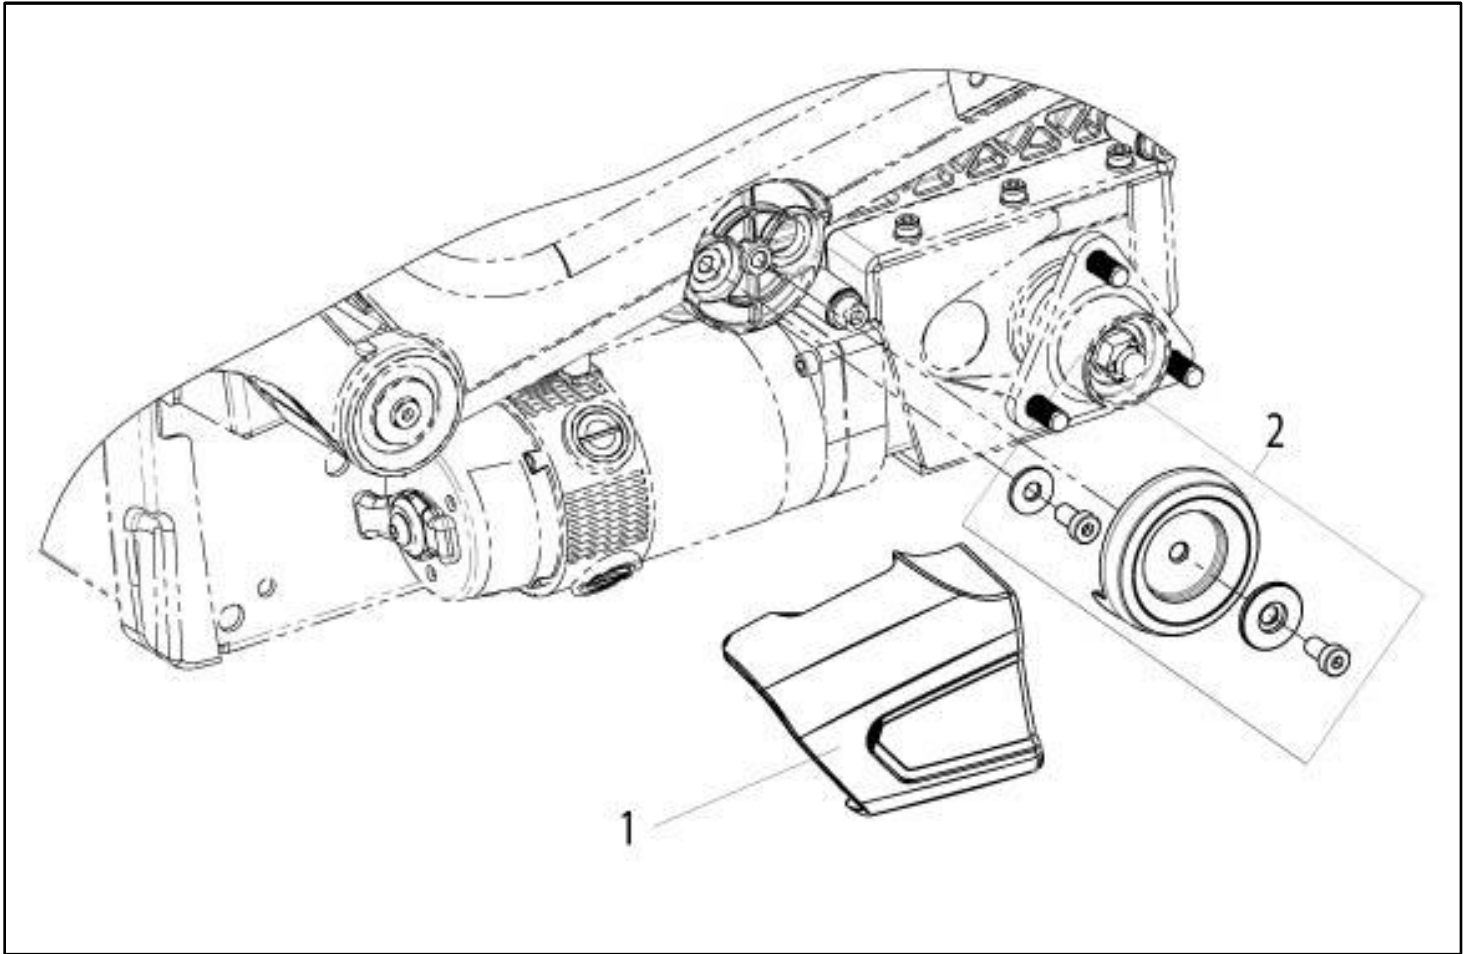

Q700 F/R - MOTOR COVER

Pos	Item number	Description	Comment
1	22714008-001	MOTOR COVER - 4 POLE, RWD RH, FWD LH	Q700 F/R / Q500 F/R / Q400 F/R
1	22714008-002	MOTOR COVER - 4 POLE, RWD LH, FWD RH	Q700 F/R / Q500 F/R / Q400 F/R
2	22700080	HINGE COVER	Q700F/R / Q500F/R / Q400 F/R