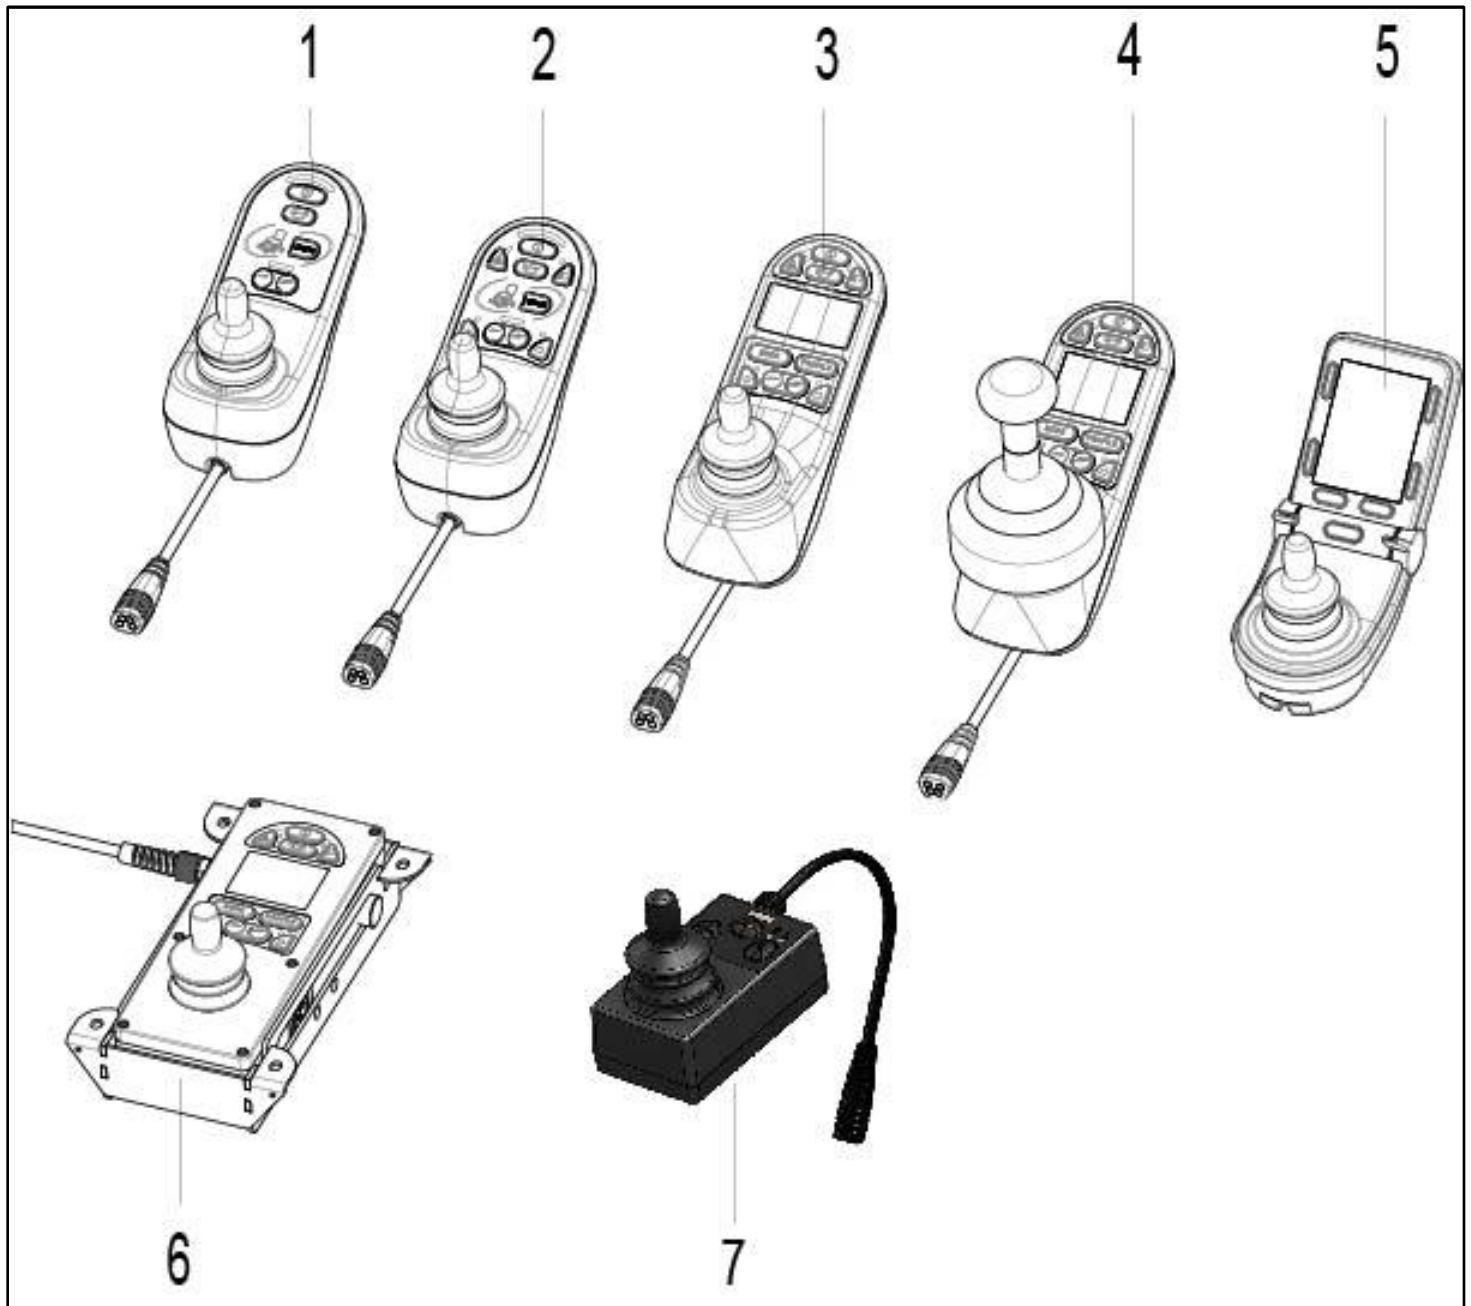

STANDARD R-NET JOYSTICKS

Pos	Item number	Description	Comment
1	108207	R-NET JOYSTICK LED JSM W/O LIGHTS AND INDICATORS	
2	108206	R-NET JOYSTICK LED JSM WITH LIGHTS AND INDICATORS	
3	015571	JOYSTICK WITH COLOUR LCD, LIGHTS AND INDICATORS INCL 2 JACK SOCKETS	
4	6003875	JOYSTICK WITH COLOUR LCD, LIGHTS AND INDICATORS INCL 2 JACK SOCKETS, HEAVY DUTY	
5	20011031	ADVANCED JOYSTICK WITH COLOUR LCD, LIGHTS AND INDICATORS INCL 2 JACK SOCKETS	
5	20011036	COLOUR JOYSTICK HIGH RESOLUTION BLUETOOTH