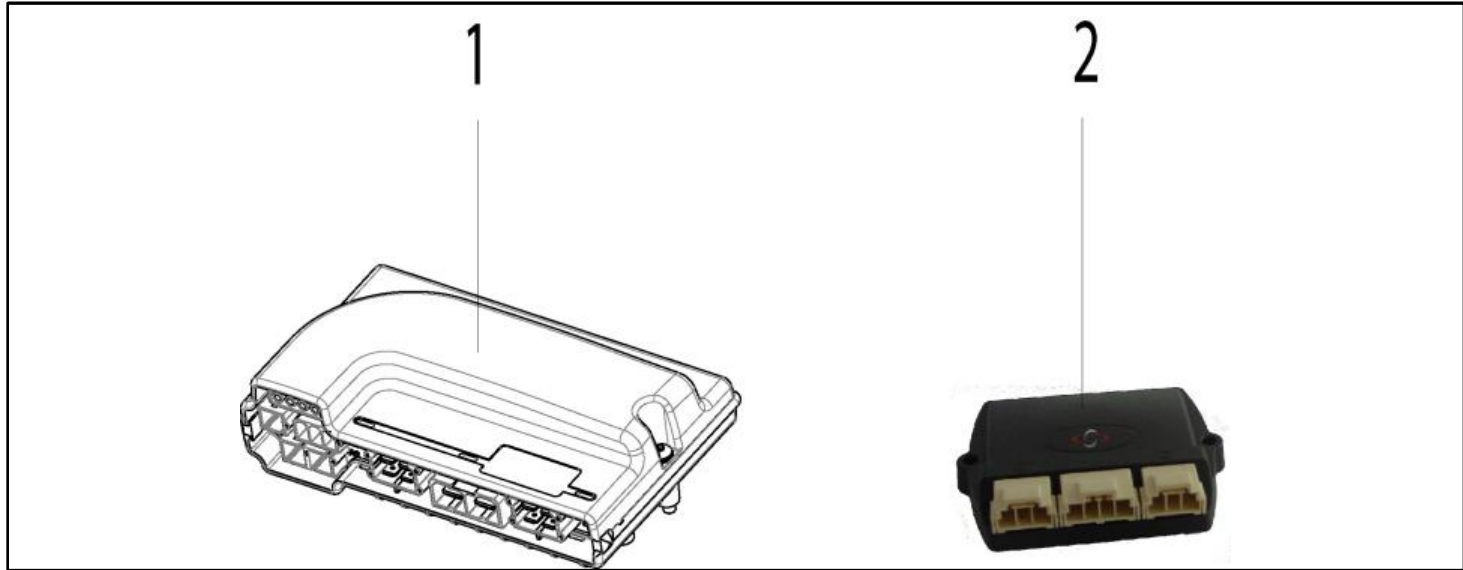

CONTROLLER SPARES VR2

Pos	Item number	Description	Comment
1	20011080-002	POWER MODULE 90A WITHOUT PROGRAMMING	VR2
1	20011081-002	POWER MODULE 90A WITH PROGRAMMING	PLEASE NOTE SERIAL NO. WHEN ORDERING
-	172001.32105	LIGHT AND INDICATOR MODULE VR2 - D50242	VR2