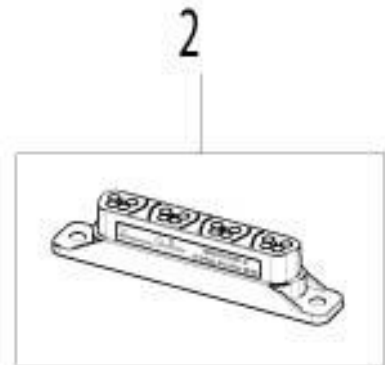

OTHER ELECTRONICS SPARES

3

4

Pos	Item number	Description	Comment
1	108217	IOM (INPUT-OUTPUT-MODULE) FOR 7 SWITCH FUNCTIONS	
2	108312	R-NET CAN-BUS TERMINAL	
3	108218	R-NET BLUETOOTH MODULE (ANDROID AND MICROSOFT WINDOWS)	
3	21011081	R-NET BLUETOOTH MODULE (ANDROID AND MICROSOFT WINDOWS)	ONLY USEABLE AS SECOND MODULE WITH PIN108218