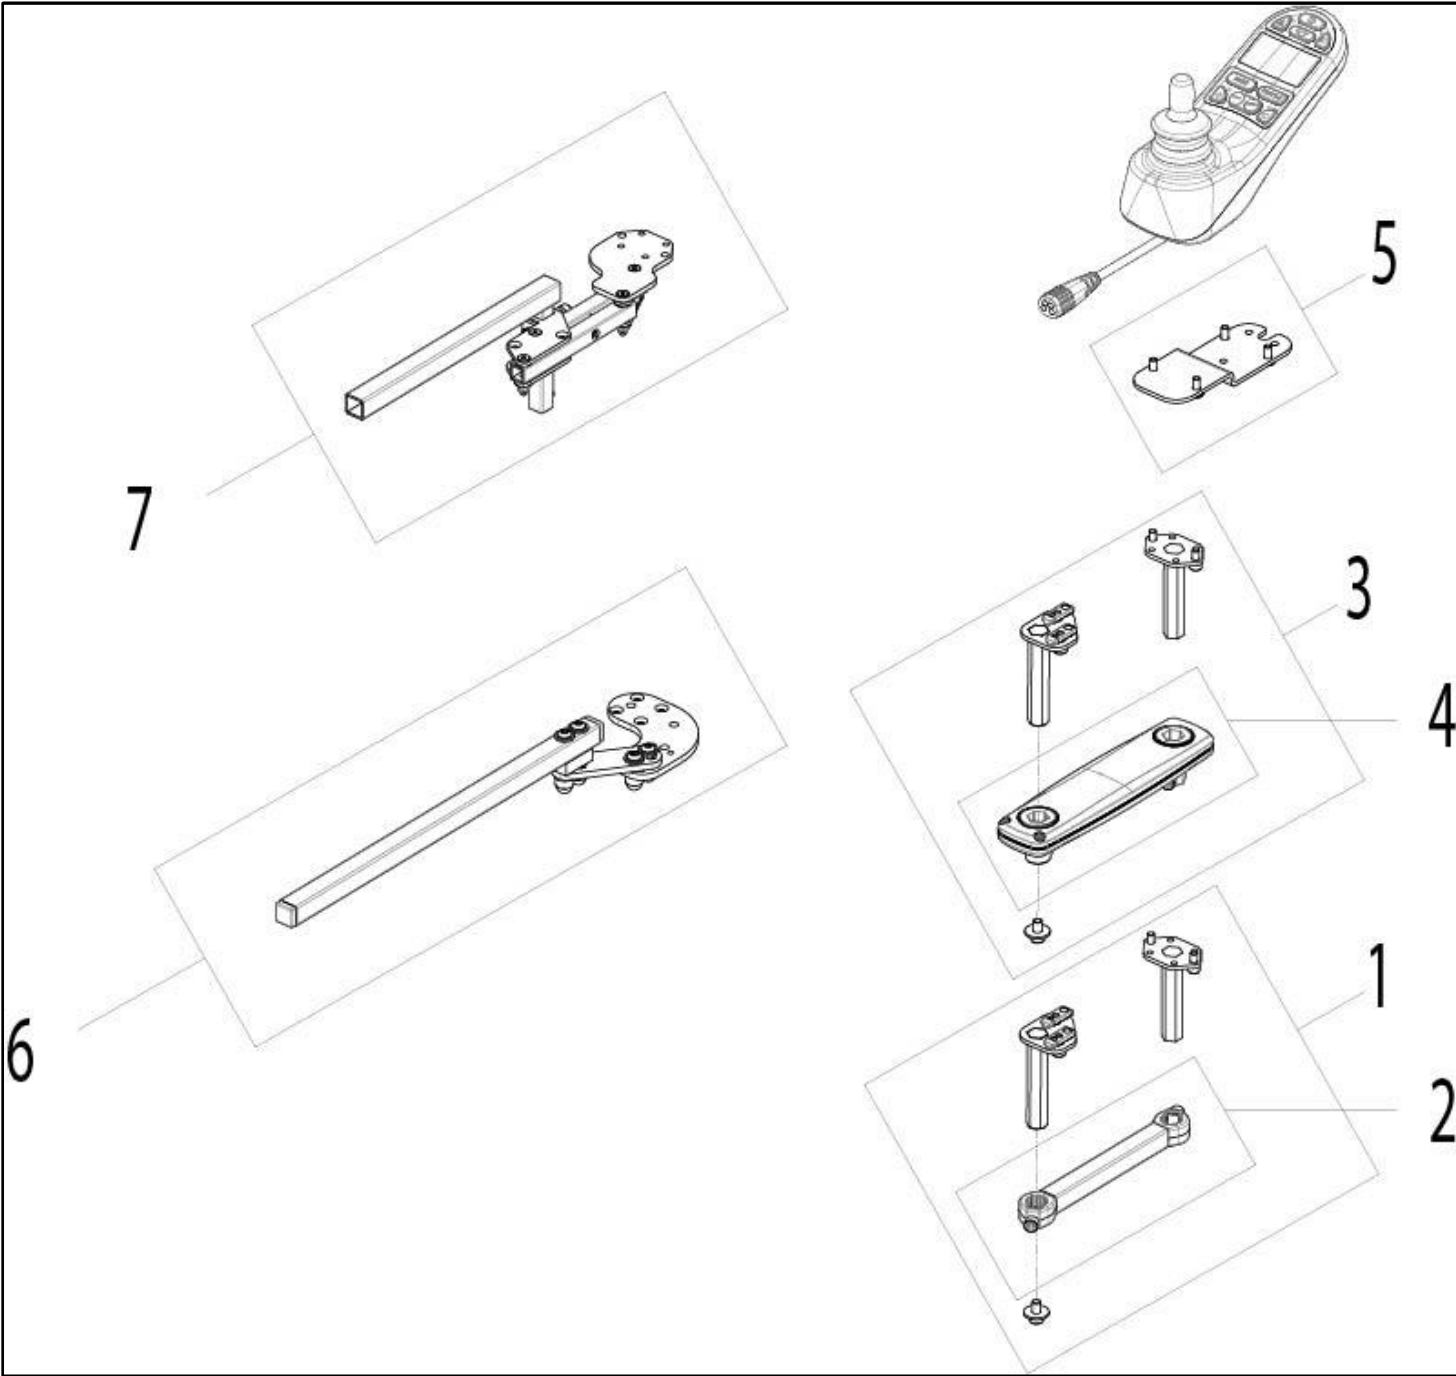

HAND CONTROL MOUNT STANDARD

Pos	Item number	Description	Comment
1	22509070-001	JOYSTICK MOUNT FIXED ASSEMBLY	LH, FOR JOYSTICK / COMPACT JOYSTICK
2	20009099	JOYSTICK MOUNT FIXED	RH, FOR JOYSTICK / COMPACT JOYSTICK