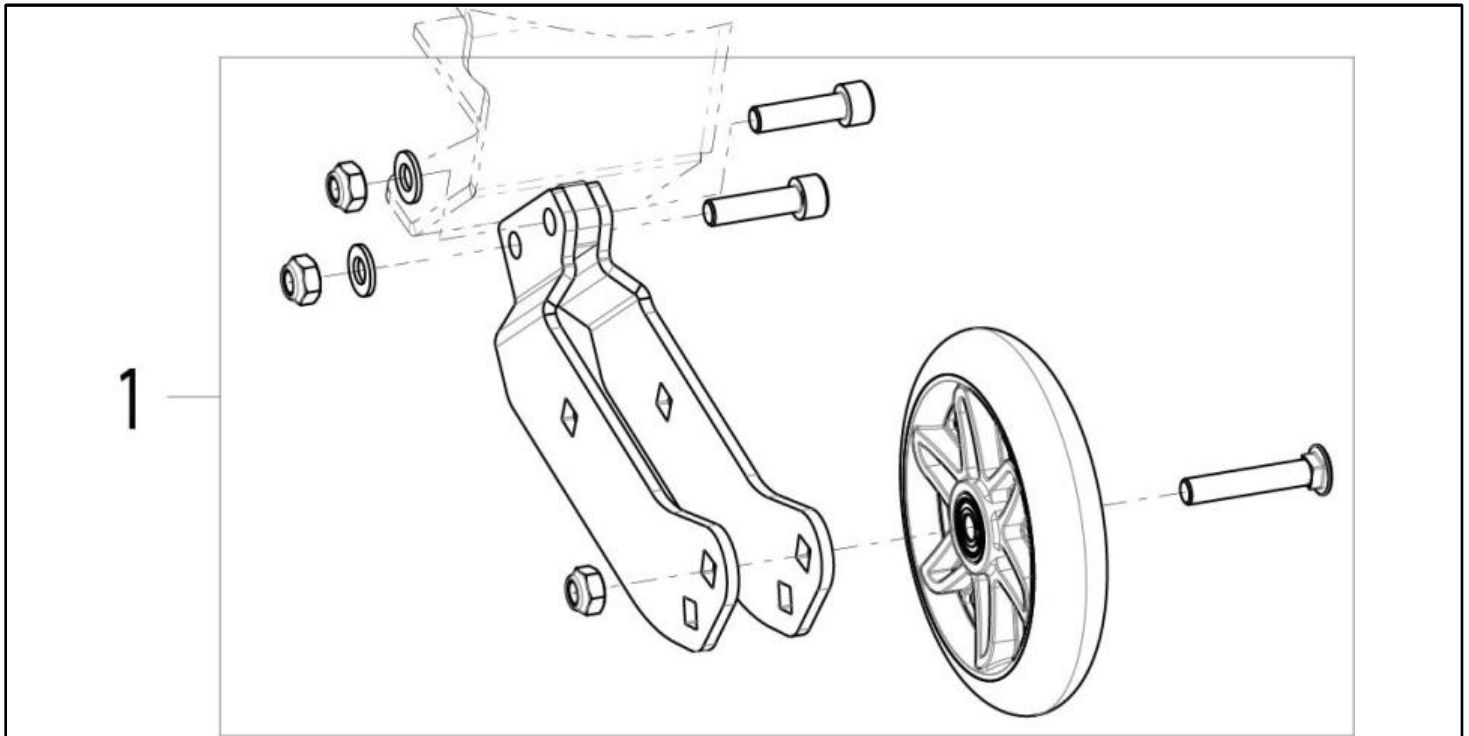

Q700 F/R - ANTI-TIP

Pos	Item number	Description	Comment
1	22700081	ANTI-TIP FWD SET COMPLETE	Q700F
1	22700082	ANTI-TIP RWD SET COMPLETE	Q700R