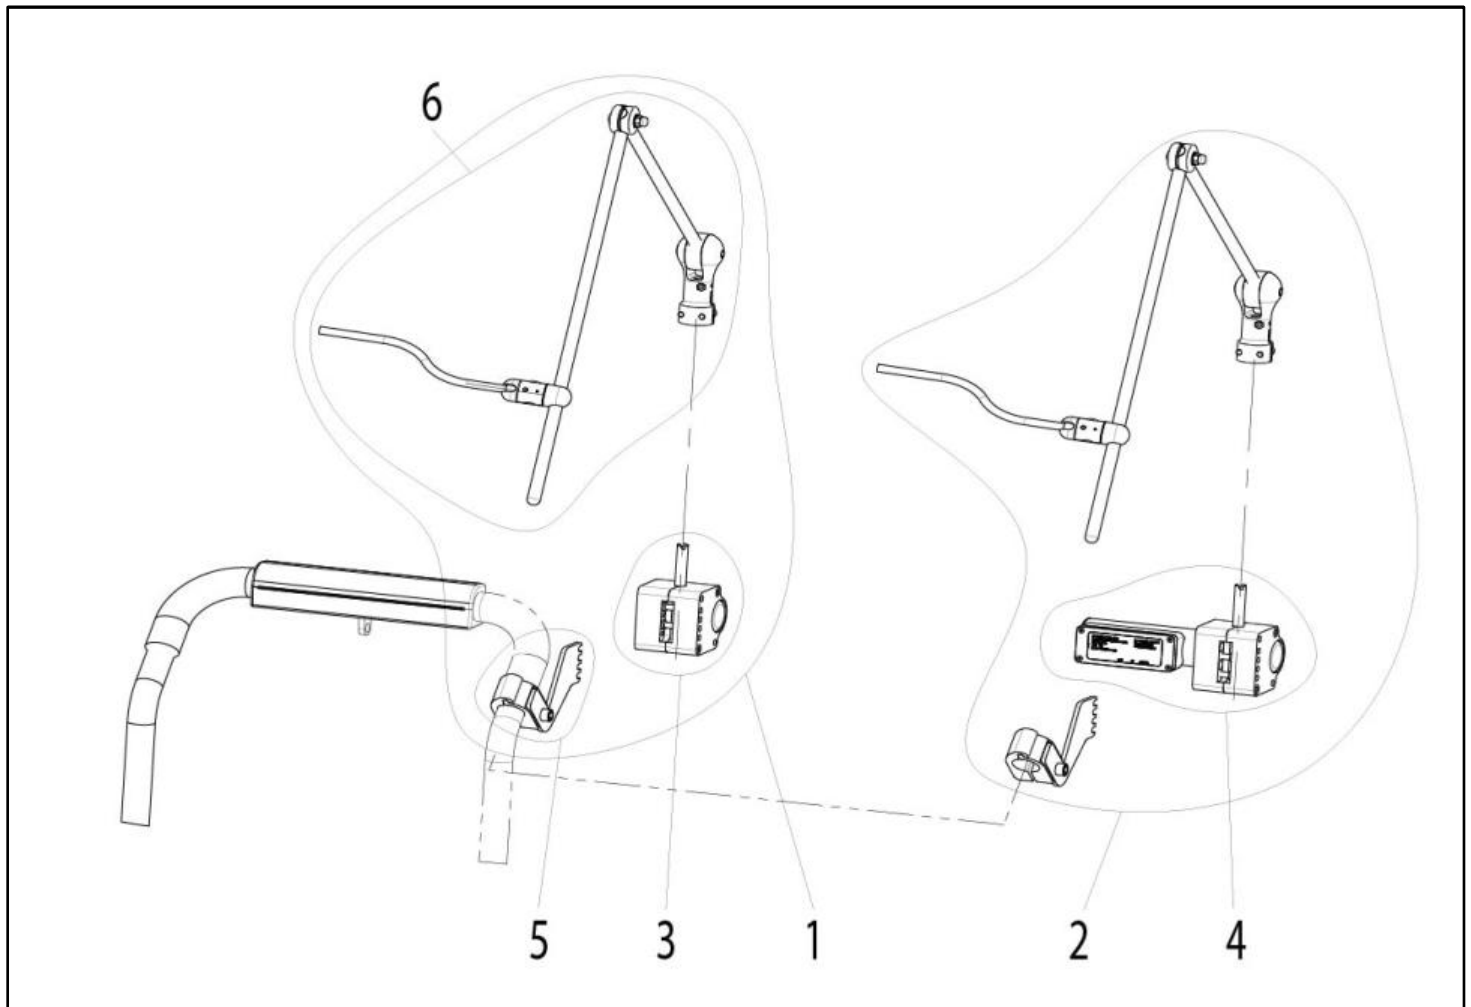

LINK-IT TO MANUAL / POWER CHIN BOOM FOR SEDEO LITE

Pos	Item number	Description	Comment
1	22809110-001	LINK-IT TO MANUAL CHIN BOOM CPL.	LH
-	22809110-002	LINK-IT TO MANUAL CHIN BOOM CPL.	RH
2	22809110-011	LINK-IT TO POWER CHIN BOOM CPL.	LH
-	22809110-012	LINK-IT TO POWER CHIN BOOM CPL.	RH
3	6003662	SWING AWAY UNIT MANUAL	LH
-	6003658	SWING AWAY UNIT MANUAL	RH
4	6003565	SWING AWAY UNIT POWERED	LH
-	6002773	SWING AWAY UNIT POWERED	RH
5	22809060-001	RECEIVER, CHIN CONTROL	LH
-	22809060-002	RECEIVER, CHIN CONTROL	RH
6	6003896	SWING AWAY ARM FOR CHIN CONTROL	LH/RH USEABLE