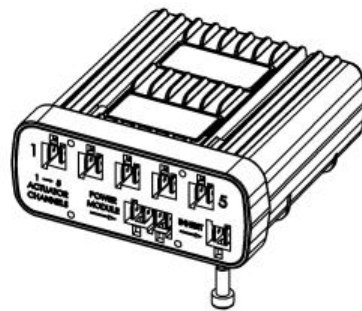

Q100R/200R - ELECTRIC LIGHT LOOMS

Pos	Item number	Description	Comment
1	21211007	LIGHT MODULE HARNESS	X2 REQ'D PER CHAIR
2	172001.32105	LIGHT AND INDICATOR MODULE VR2 - D50242