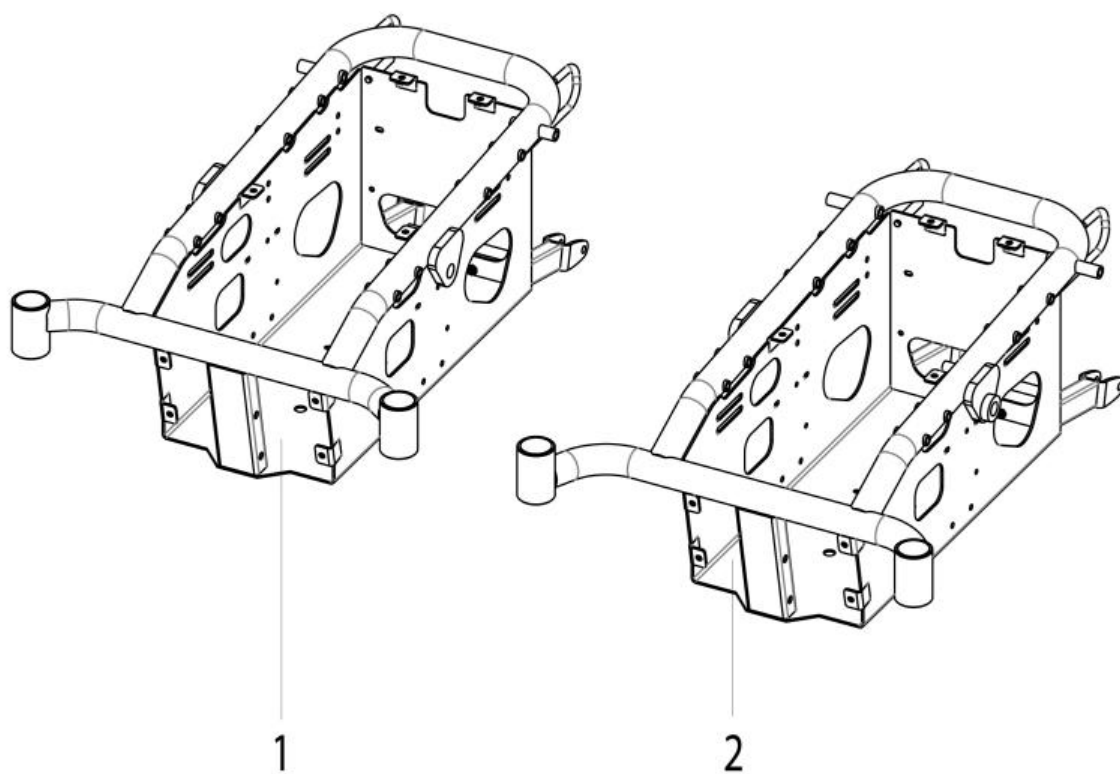

Q100R/200R - CHASSIS

Pos	Item number	Description	Comment
1	22601001	CHASSIS Q100R	
2	22601016	CHASSIS Q200R