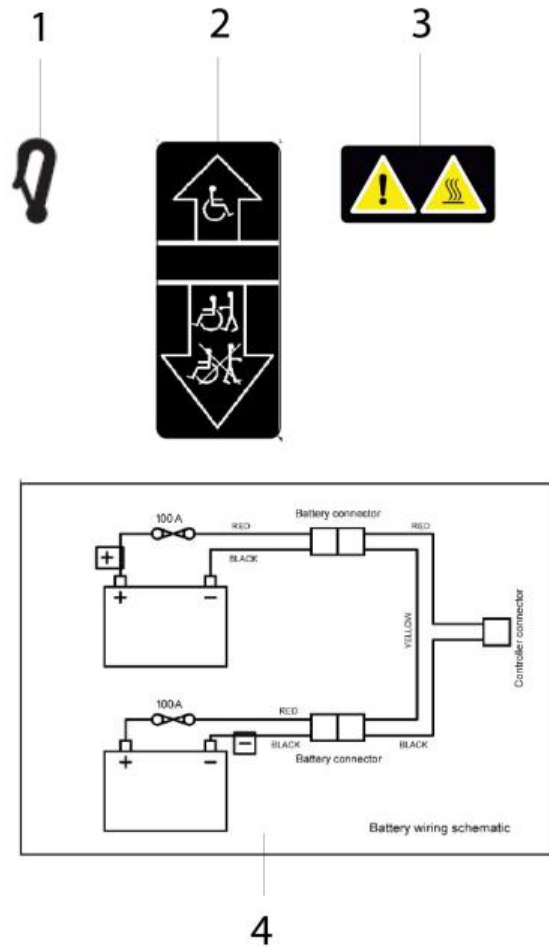

Q100R/200R - SAFETY LABELS

Pos	Item number	Description	Comment
1	000412.6307-ET	TIE DOWN LABEL	4PCS
3	014599	MOTOR HOT LABEL	
4	22617023	BATTERY DIAGRAM LABEL	
2	22617026	FREEWHEEL OPERATION LABEL