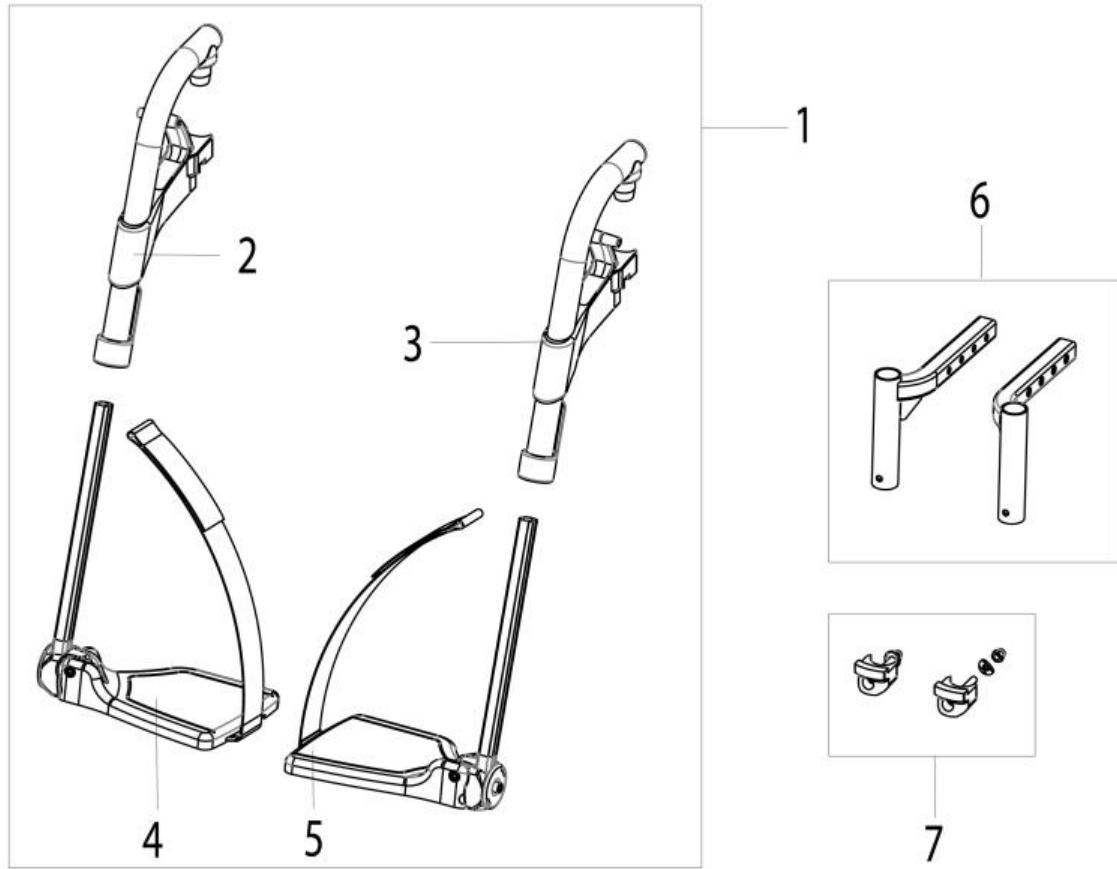

## Q100R/200R - ANTI-TIP WHEELS

Pos	Item number	Description	Comment
1	22601302	ANTI-TIP WHEELS	2 PCS

Q200R - FOOTREST SEDEO LITE

Pos	Item number	Description	Comment
1	22605055	FOOTREST SEDEO LITE COMPLETE	PAIR
2, 3	064804-063	FOOTREST HANGER - DEEP BLACK	RH or LH
4	064871-022	Plastic footplate 182 mm (with heel band & extention tube - SW 43 - 45.5 cm)	RH
5	064871-012	Plastic footplate 182 mm (with heel band & extention tube - SW 43 - 45.5 cm)	LH
6	22605061	RECEIVER BASIX FOOTREST	PAIR
7	064925	HANGER BOSS COMPLETE	PAIR