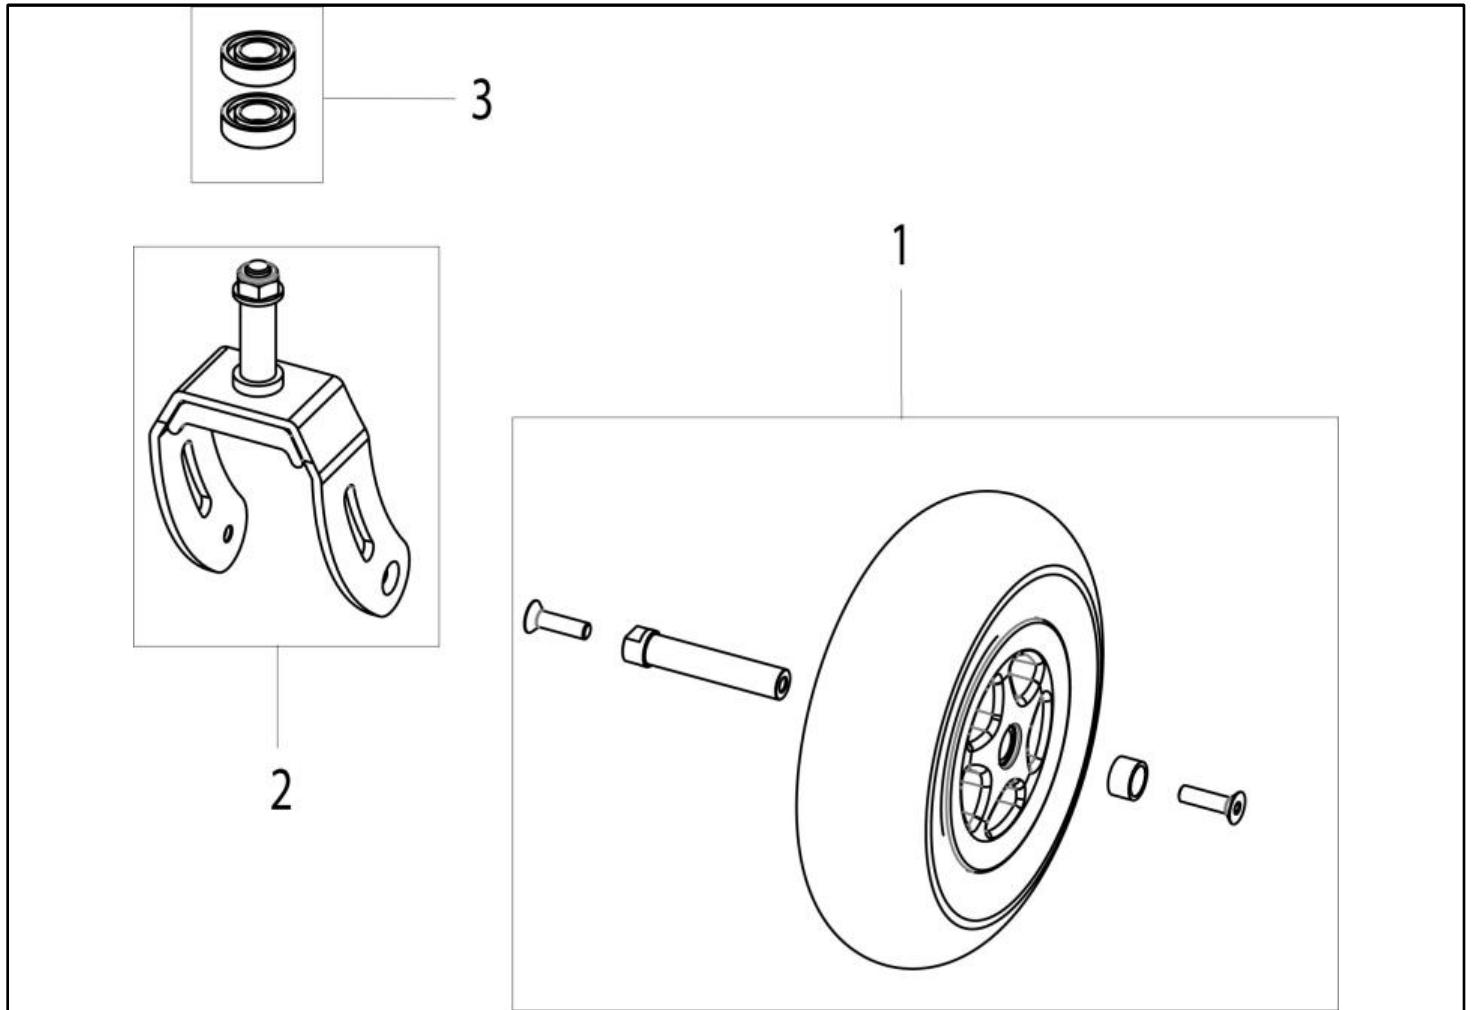

Q100R/200R - 9 INCH CASTOR WHEEL

Pos	Item number	Description	Comment
1	22608052	CASTOR WHEEL 9 INCH X 2.5 INCH, SOLID, BLACK	
2	22608008	CASTOR FORK 9 INCH WHEEL, BLACK	
3	22608051	BEARING KIT CASTOR FORK