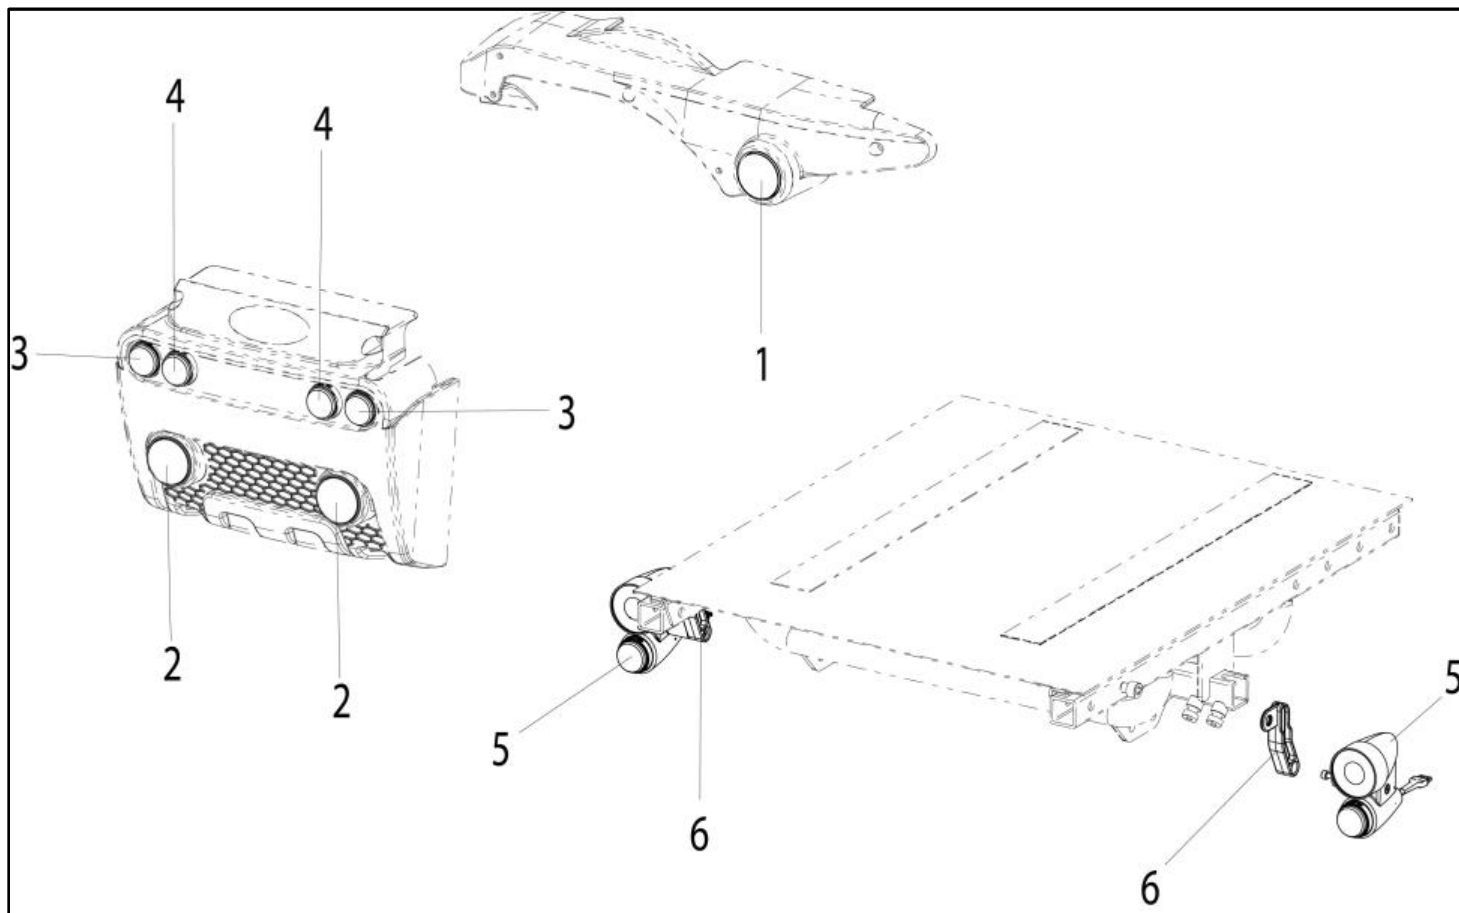

Q100R/200R - LED LIGHTS AND INDICATORS

Pos	Item number	Description	Comment
1	22611006	SIDE - AMBER REFLECTOR, Q100R/Q200R	PAIR
2	22611007	REAR - RED REFLECTOR, Q100R/Q200R	PAIR
3	21509003-002	REAR LED INDICATOR, Q200R	1 PC
4	21509003-001	REAR LED LIGHT ASSY, Q200R	1 PC
5	22611005	FRONT LIGHT AND INDICATOR, Q200R	1 PC
6	22609003	FRONT LIGHT BRACKET, Q200R	1 PC