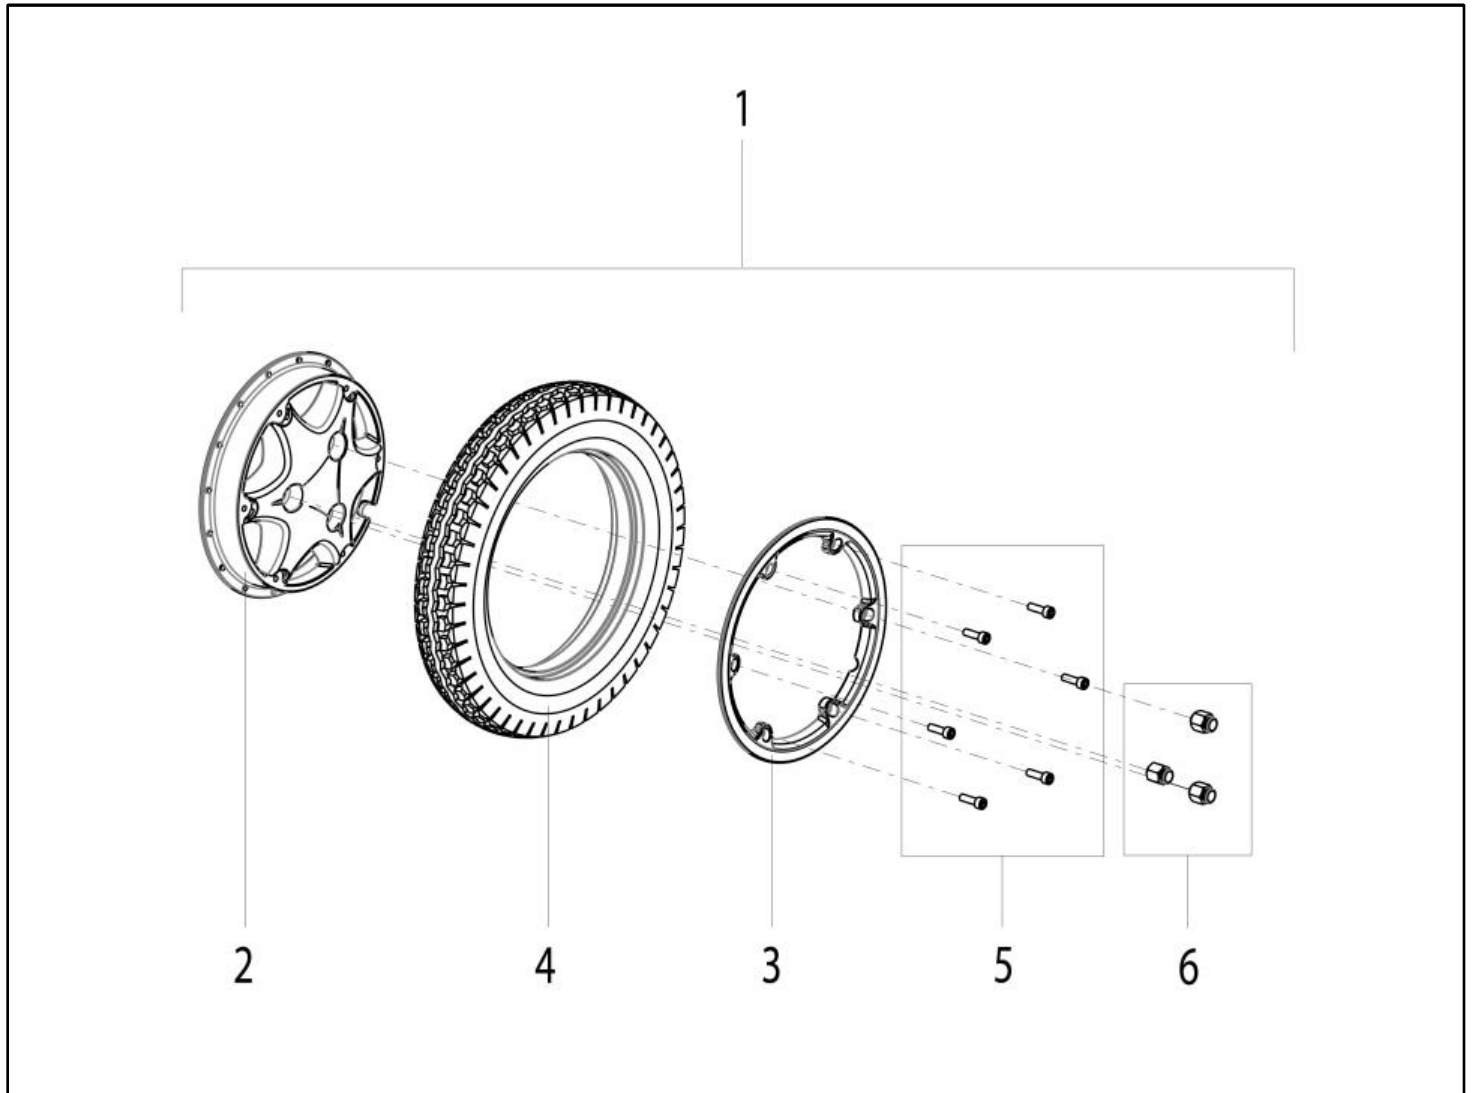

Q100R/200R - 12 INCH DRIVE WHEEL, KNOBBLY

Pos	Item number	Description	Comment
1	22607000	6 SPOKE DRIVE WHEEL 12.5 INCH, SOLID, KNOBBLY	
2	243565	INNER RING - 6 SPOKE	
3	243567	OUTER RING	
4	22607010	12.5 INCH TYRE, KNOBBLY, SOLID, MARKING ON TYRE: 12.5X2.25	
5	22607050	MOUNTING KIT SCREW	6 PCS./PACK
6	161965	MOUNTING KIT LUG NUT	3 PCS./PACK