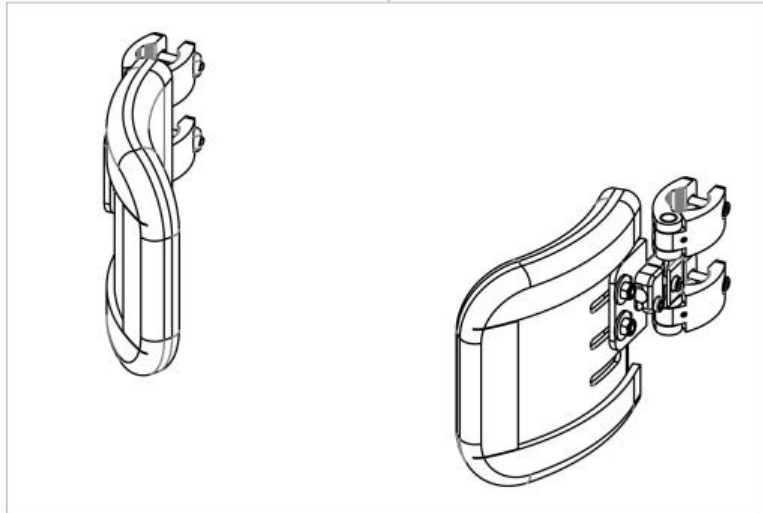

Q100R/200R - LATERAL SUPPORT

1

Pos	Item number	Description	Comment
1	JSBLS1515P	LATERAL SUPPORT JAY SHAPE 15 X 15	PAIR