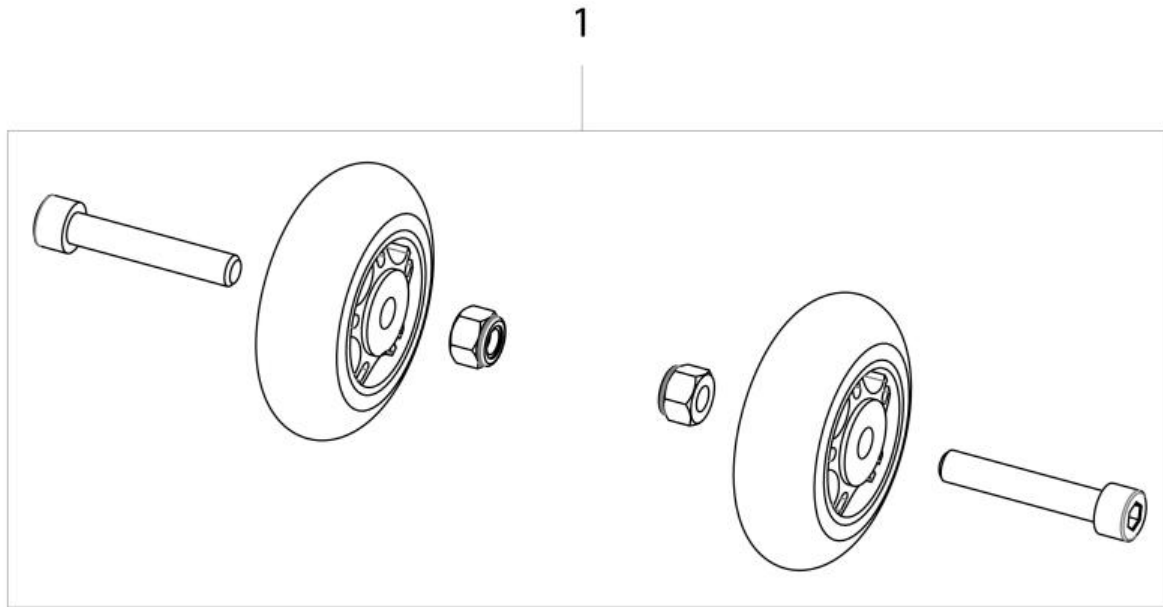

Q100R/200R - ANTI-TIP WHEELS

Pos	Item number	Description	Comment
1	22601302	ANTI-TIP WHEELS	2 PCS