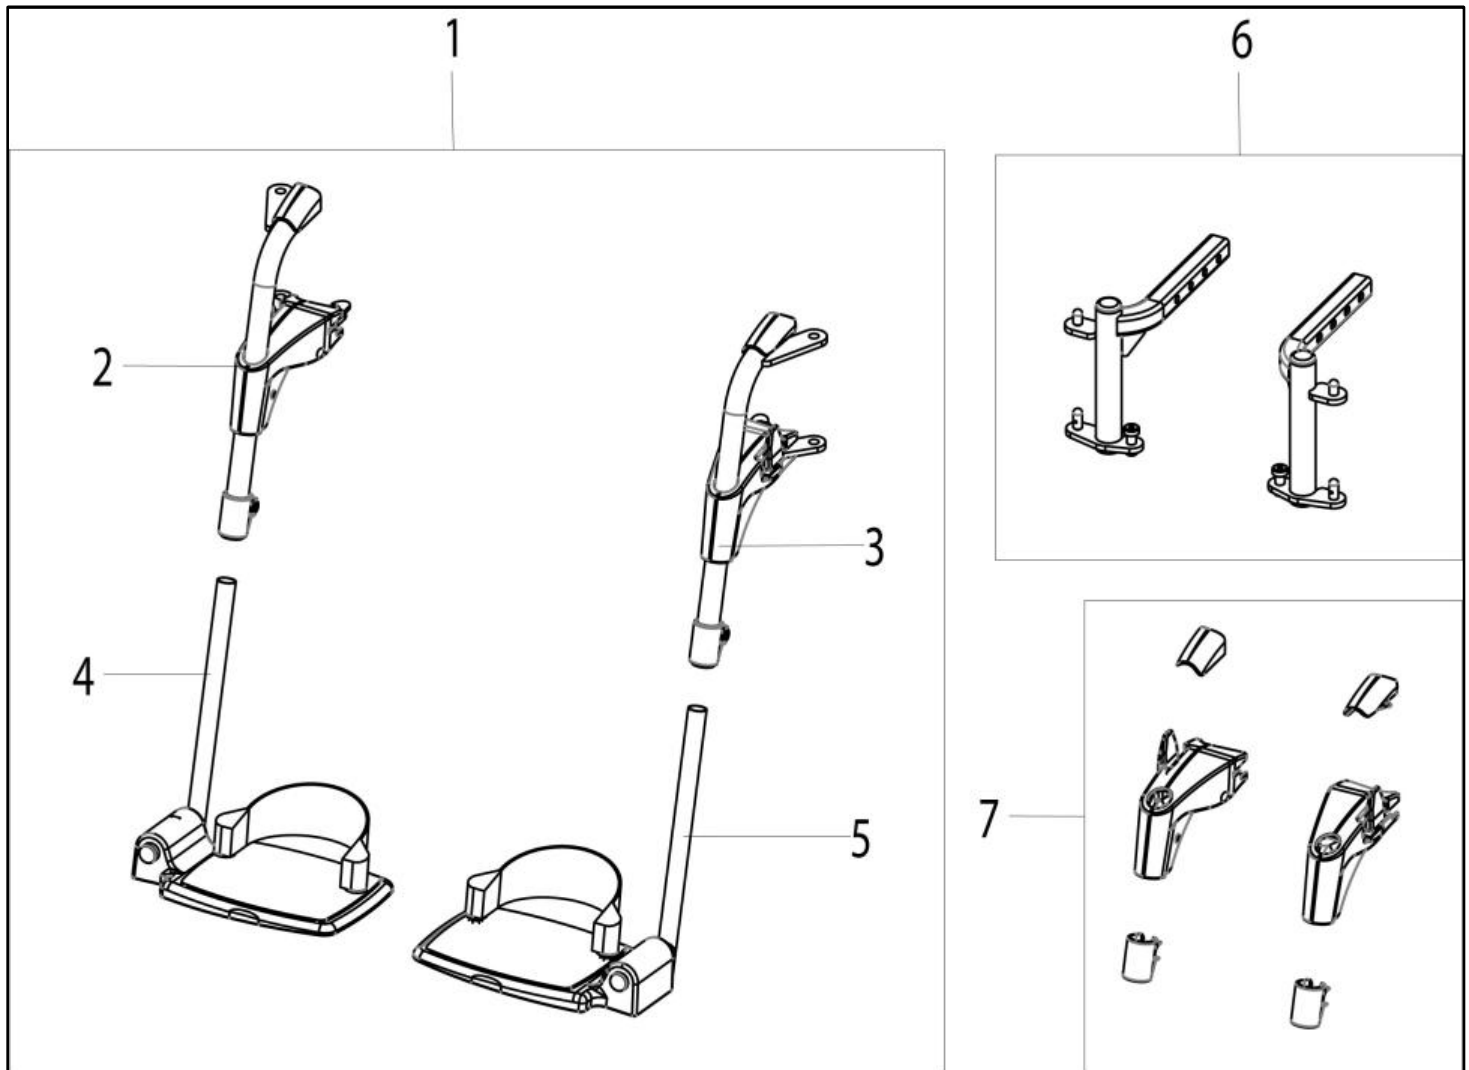

Q100R - FOOTREST UNI

Pos	Item number	Description	Comment
1	22605040	FOOTREST UNI COMPLETE	PAIR
2	22605042	FOOTREST UNI HANGER	RH
3	22605041	FOOTREST UNI HANGER	LH
4	25066	FOOTREST UNI FOOTPLATE - 190MM	RH
5	25067	FOOTREST UNI FOOTPLATE - 190MM	LH
6	22605060	RECEIVER UNI FOOTREST	PAIR
7	22605062	FOOTREST MOULDINGS UNI COMPLETE	2 PCS