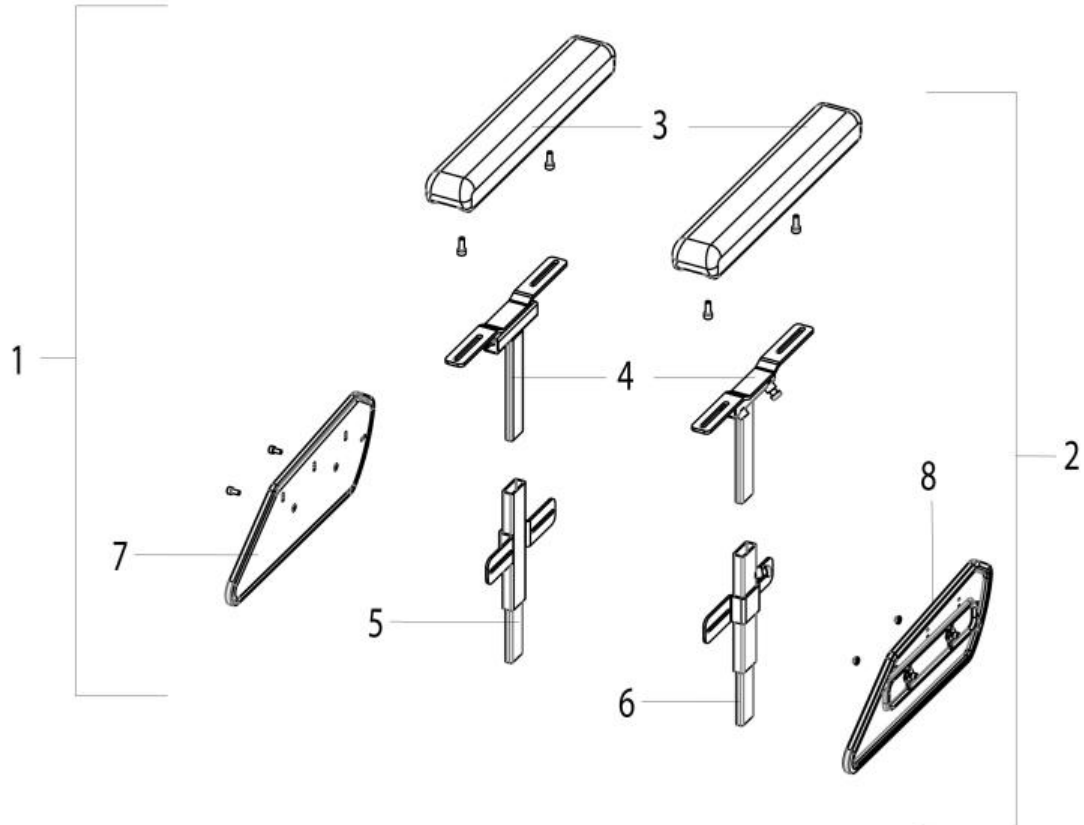

Q100R/200R - ARMREST

Pos	Item number	Description	Comment
1	22604050	ARMREST COMPLETE	RH
2	22604051	ARMREST COMPLETE	LH
3	22604052	ARMPAD	RH/LH, 1 PC
4	22604053	ARMREST ARMPAD SUPPORT	RH/LH, 1 PC
5	22604054	ARMREST POST	RH
6	22604055	ARMREST POST	LH
7	22604056	SKIRTGUARD	RH
8	22604057	SKIRTGUARD	LH