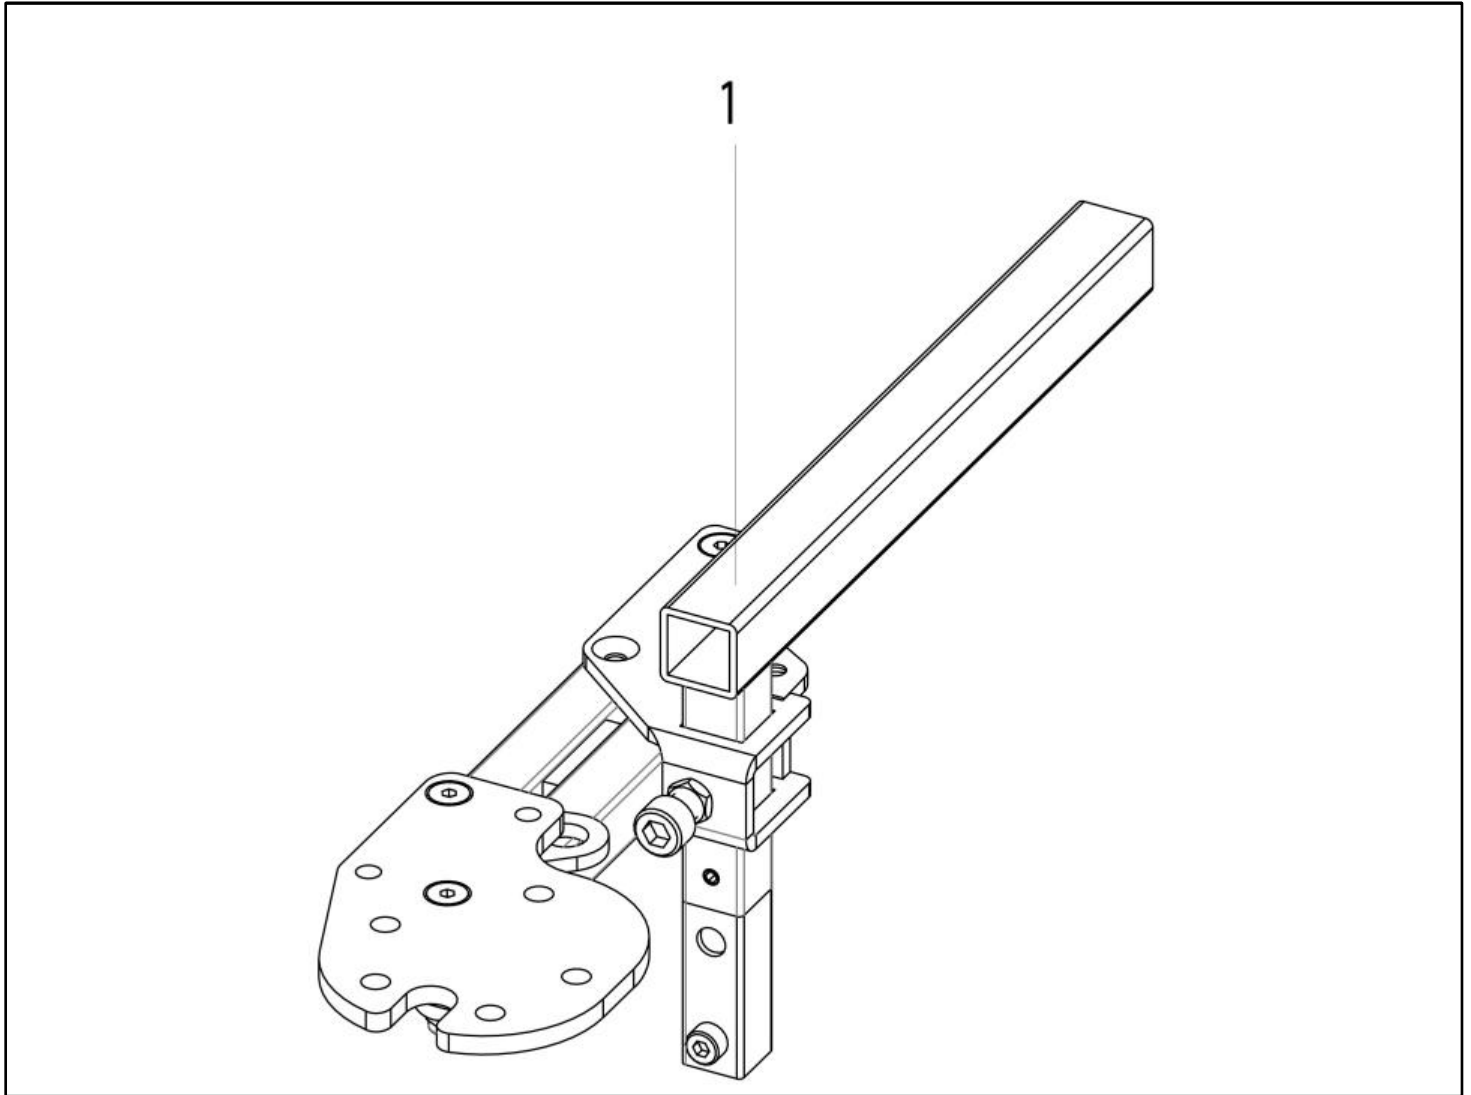

Pos	Item number	Description	Comment
	015886	VR2 PROGRAMMING CABLE	
	000882003	HAND HELD PROGRAMMER PP1	
	000501044	VR2 PROGRAMMING SOFTWARE	

Q100R/200R - HAND CONTROL MOUNT STANDARD

Pos	Item number	Description	Comment
1	21504015	SWING AWAY CONTROL MOUNT	RH
1	22604060	SWING AWAY CONTROL MOUNT	LH