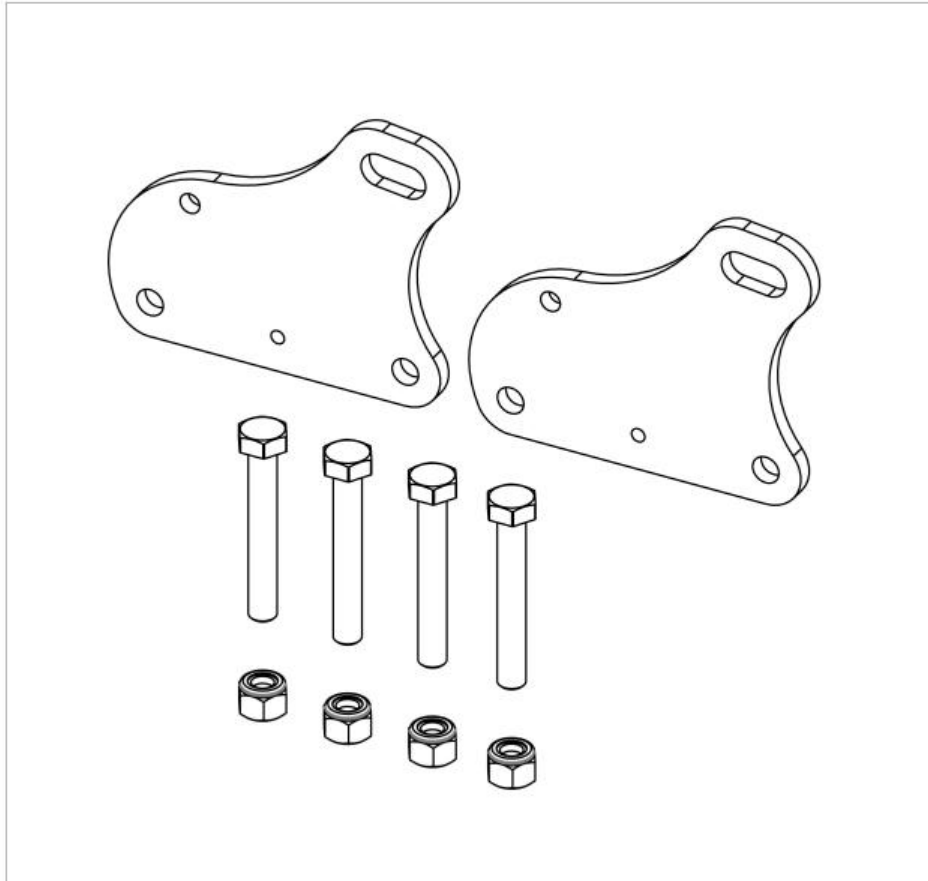

Q100R/200R - SEAT HEIGHT KIT

1

Pos	Item number	Description	Comment
1	22609020	SEAT HEIGHT KIT