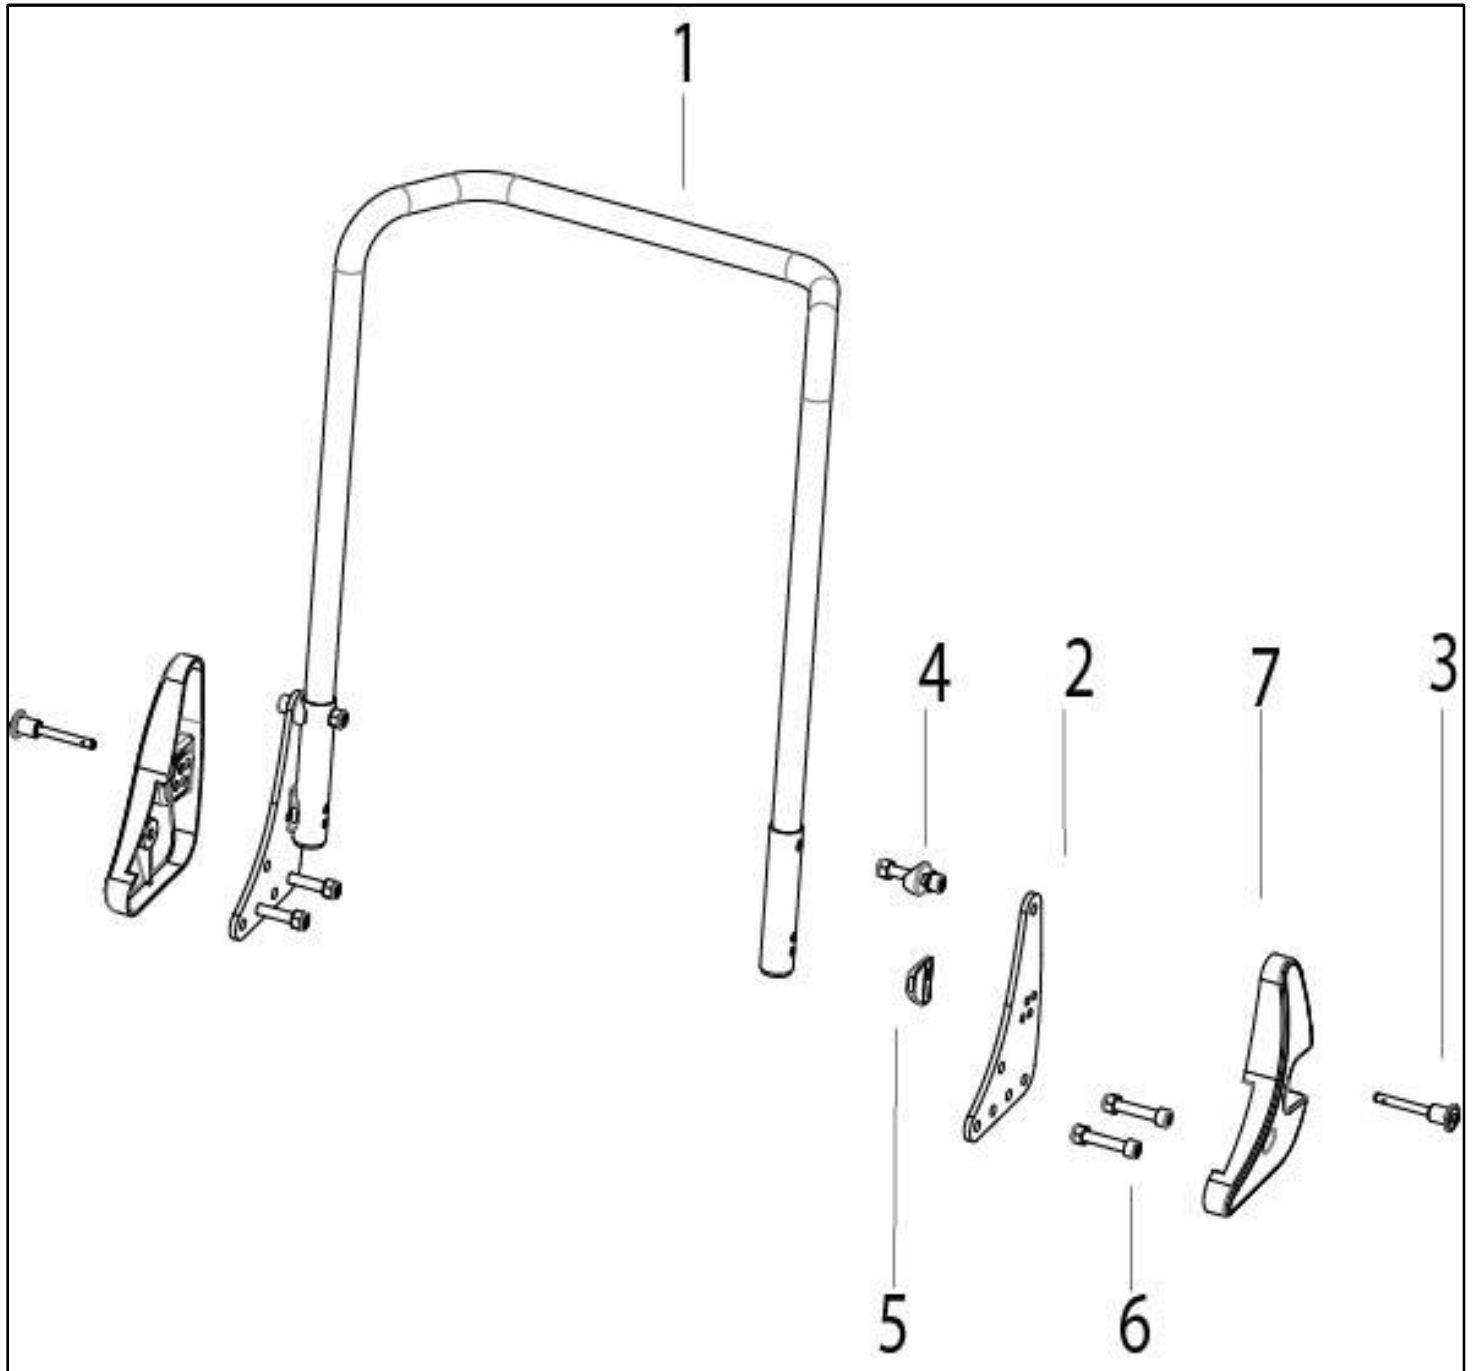

Q100R/200R - BACK

Pos	Item number	Description	Comment
1	22603003	BACKREST POST	
2	22603050	BACKREST RECEIVER	2 PCS
3	22603051	QUICK RELEASE PIN	2 PCS
4	22603052	BACKREST PIVOT	2 PCS
5	22603053	RECLINE SPACER	2 PCS
6	22602100	FASTENERS - SLING/BACKREST/HANGER	4PCS/PACK