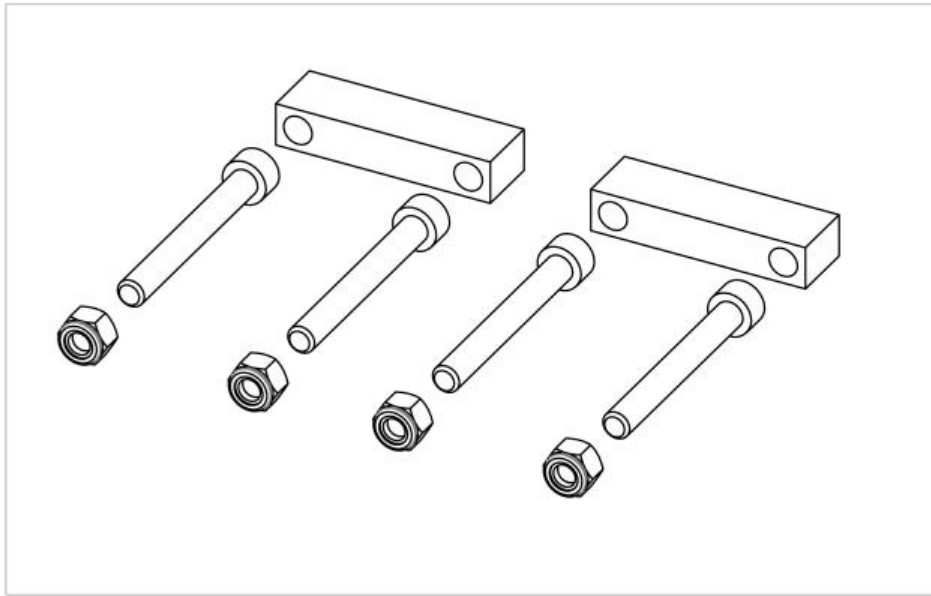

Q100R/200R - LEGREST IN / OUT RIG

Pos	Item number	Description	Comment
1	22609040	LEGREST IN / OUT RIG