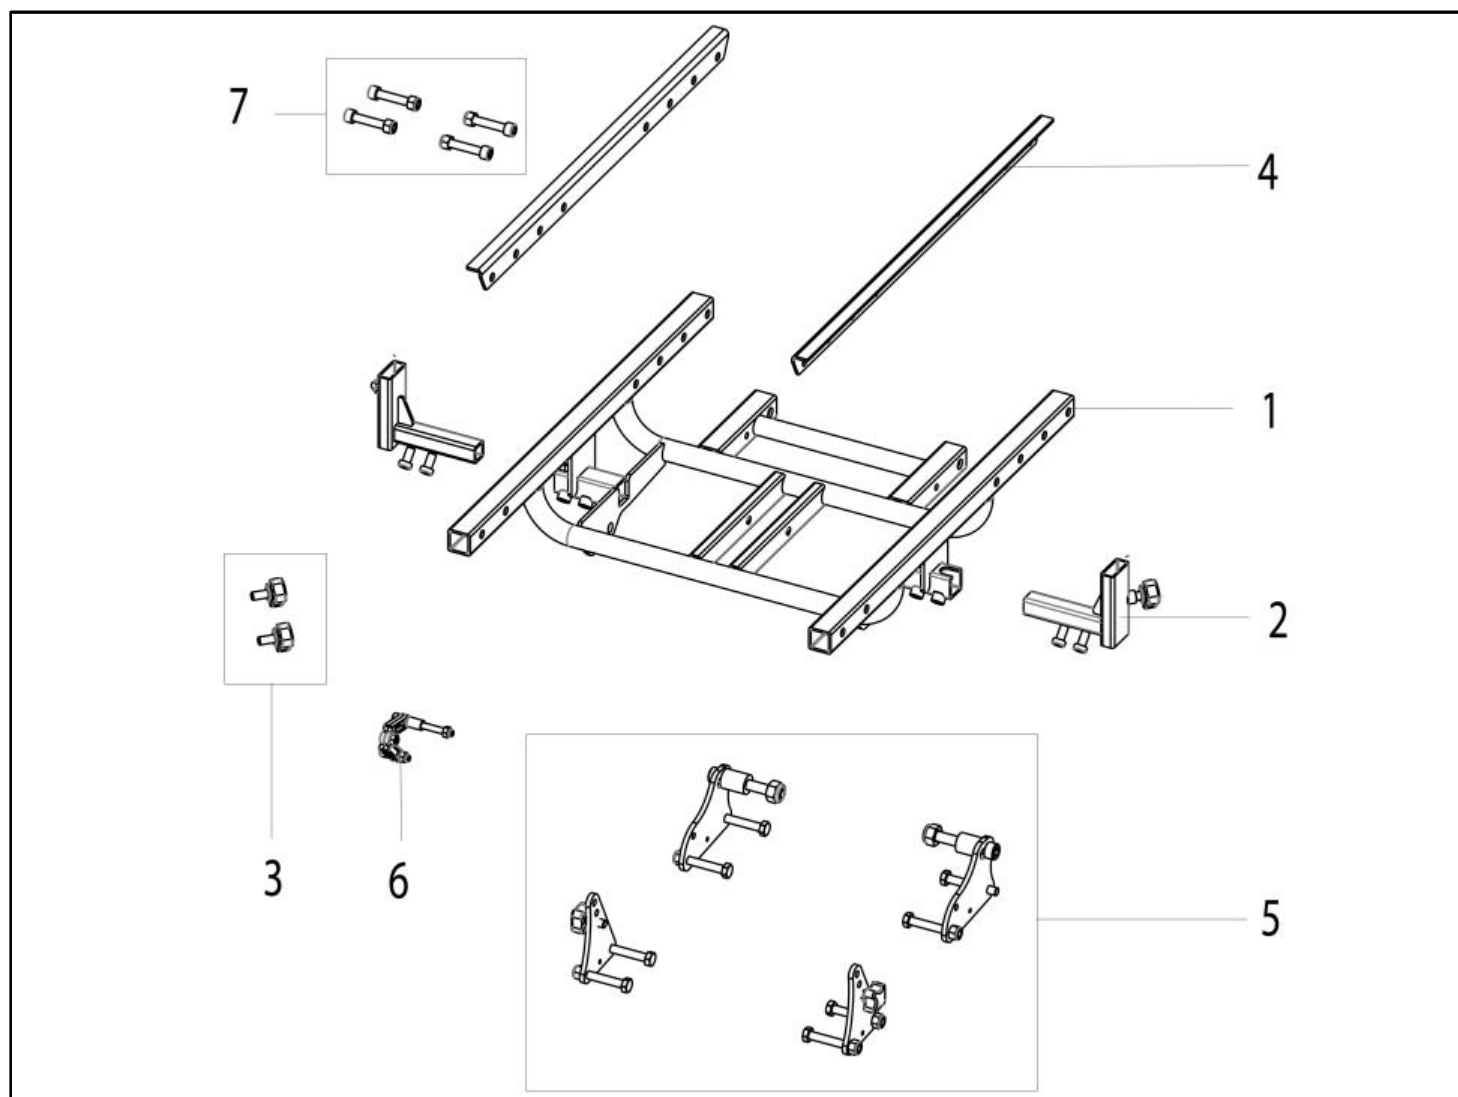

Q100R/200R - SEAT

Pos	Item number	Description	Comment
1	22602019	SEAT ASSEMBLY	
2	22602104	ARMREST RECEIVER	PAIR
3	22602103	THUMB SCREW (ARMREST OR SEAT LOCK)	2 PCS
4	22602102	SEAT SLING RETAINER	PAIR
5	22612006	SEAT INTERFACE MOUNTING KIT	
6	22602101	SEAT LATCH ASSEMBLY	
7	22602100	FASTENERS - SLING/BACKREST/HANGER	4PCS/PACK