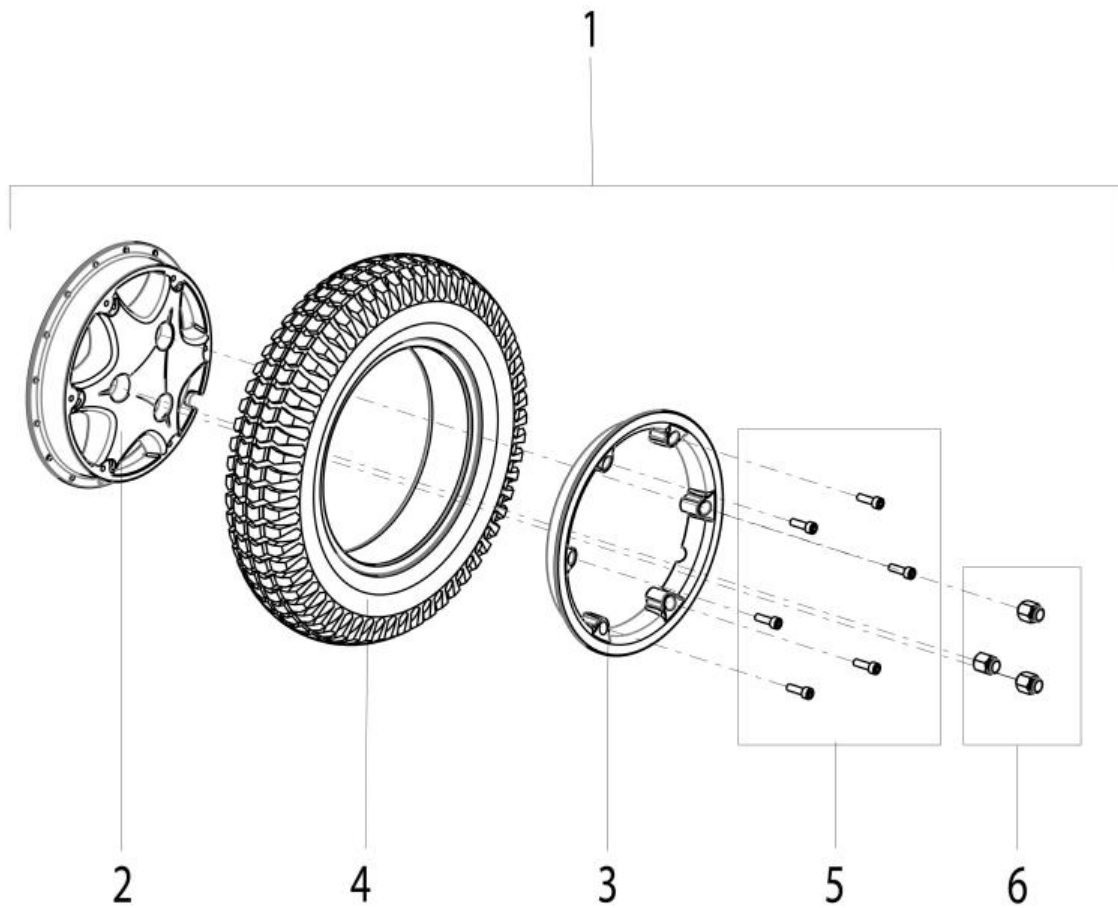

Q100R/200R - 14 INCH DRIVE WHEEL, KNOBBLY

Pos	Item number	Description	Comment
1	245400	6 SPOKE DRIVE WHEEL 14 INCH, SOLID, KNOBBLY	
2	243565	INNER RING - 6 SPOKE	
3	243568	OUTER RING	
4	244928	14 INCH TYRE, KNOBBLY, SOLID, MARKING ON TYRE: 3.00-8	
5	22607050	MOUNTING KIT SCREW	6 PCS./PACK
6	161965	MOUNTING KIT LUG NUT	3 PCS./PACK