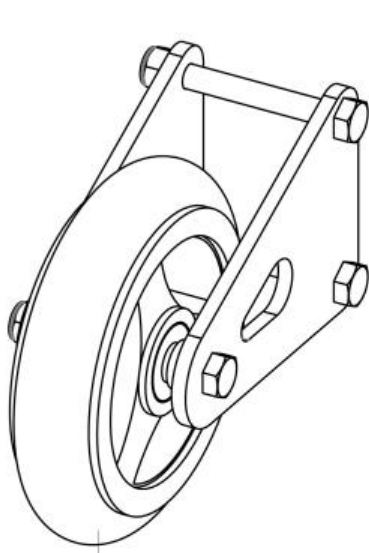

Q100R/200R - KERB CLIMBER

1