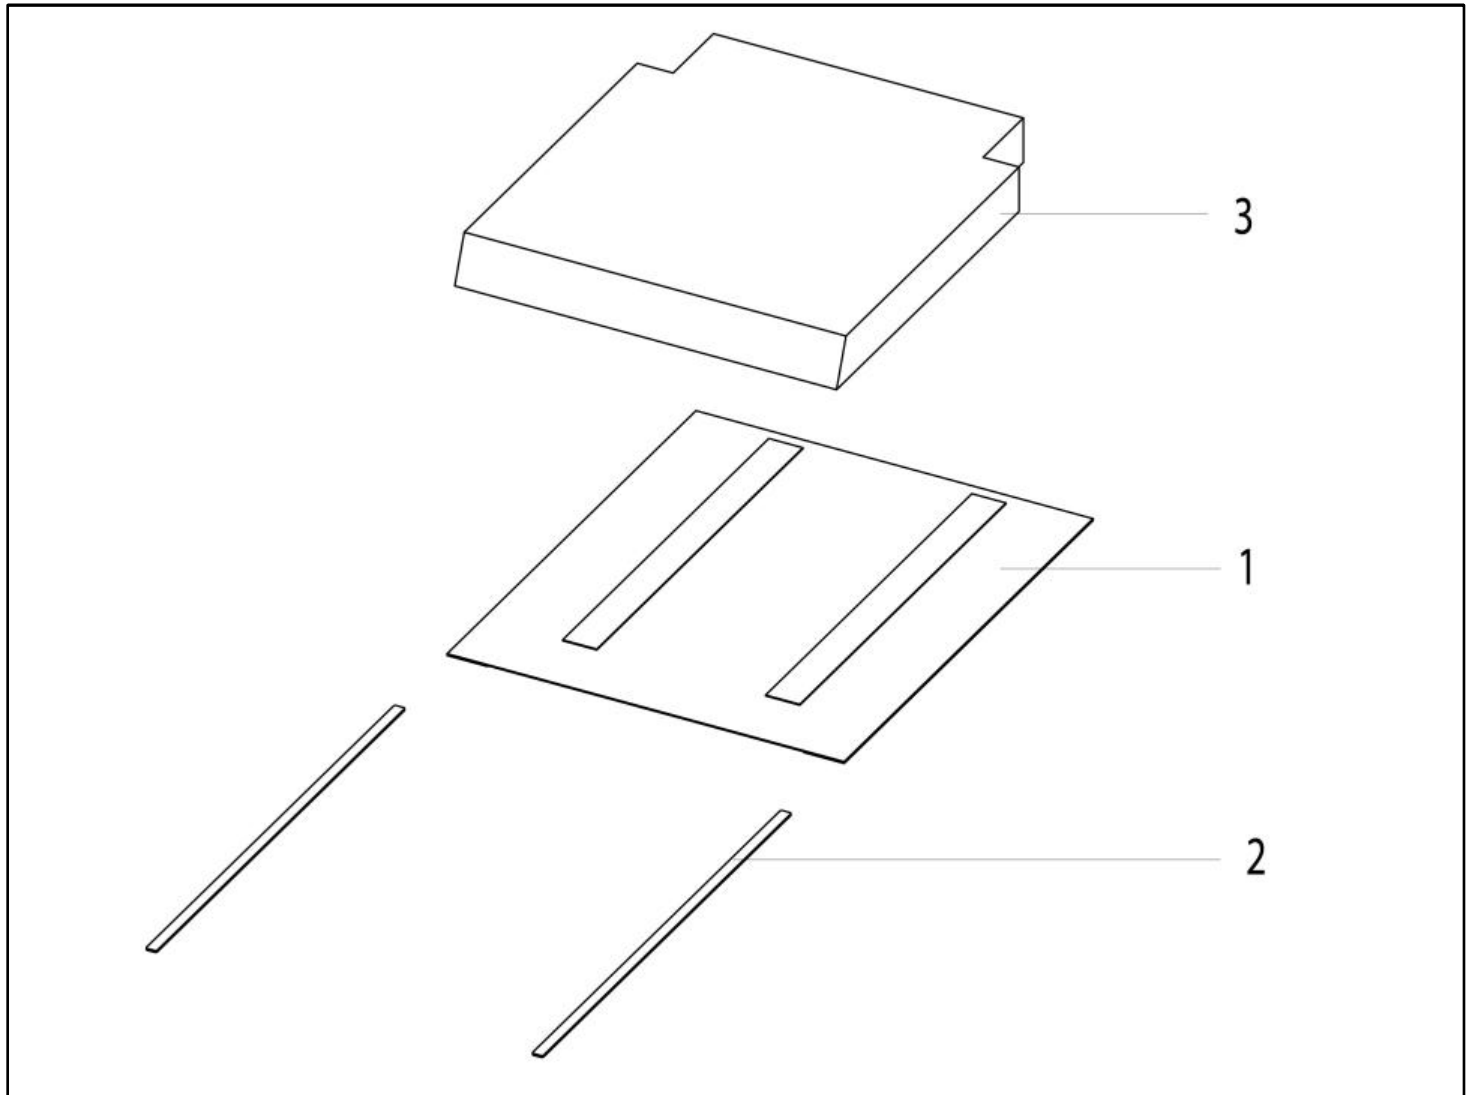

Q100R/200R - SEAT UPHOLSTERY

Pos	Item number	Description	Comment
1	22602040	SEAT SLING FOR SEATWIIDTH 430 MM	
2	22602105	SLING STRIP	PAIR
3	22602030-001	CUSHION STANDARD SEAT SLING FOR SEATWIIDTH 430 MM, 50MM THICK