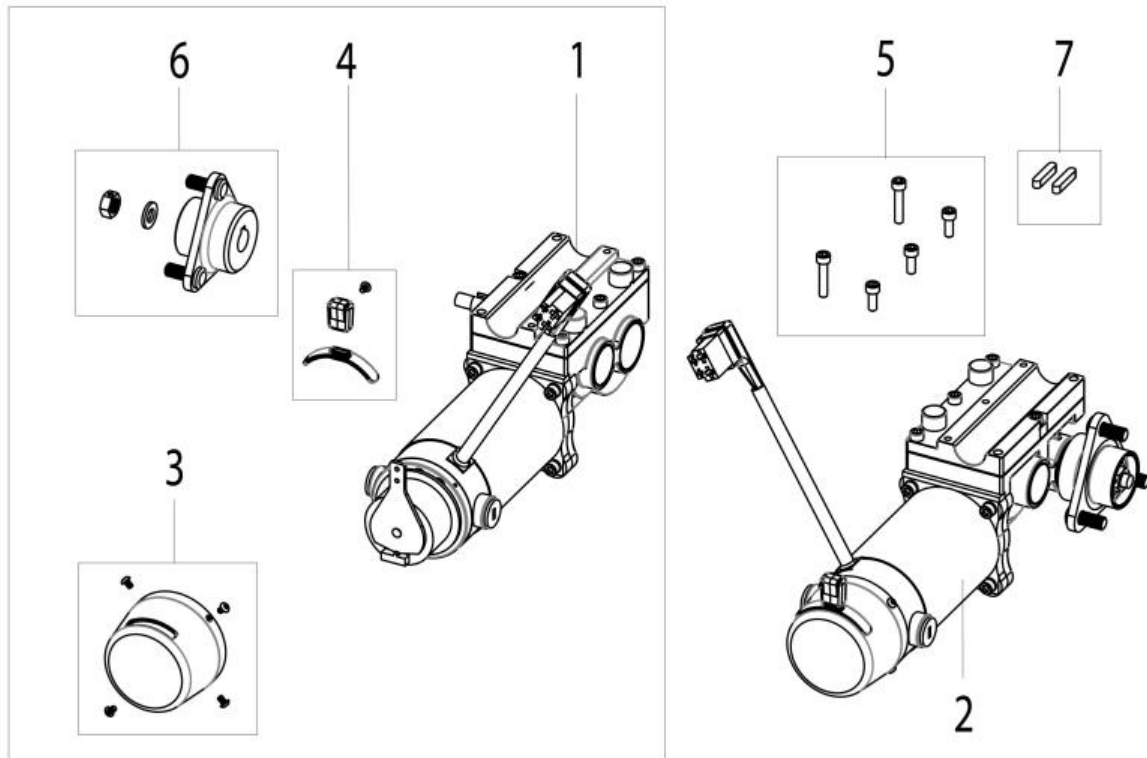

Q100R/200R - MOTOR

Pos	Item number	Description	Comment
1	247357	MOTOR, 2-POLE, 6 KPH COMPLETE	RH
2	247356	MOTOR, 2-POLE, 6 KPH COMPLETE	LH
1	244488	MOTOR, 2-POLE, 10 KPH COMPLETE	RH, NOTE: ONLY AVAILABLE IN SPAIN
2	244487	MOTOR, 2-POLE, 10 KPH COMPLETE	LH, NOTE: ONLY AVAILABLE IN SPAIN
3	22610003	BRAKE COVER	
NS	245244	MOTOR BRUSH KIT	4 PIECES
4	22610004	FREEWHEEL LEVER	
5	22610001	MOTOR FASTENER KIT	
6	22610005	WHEEL HUB