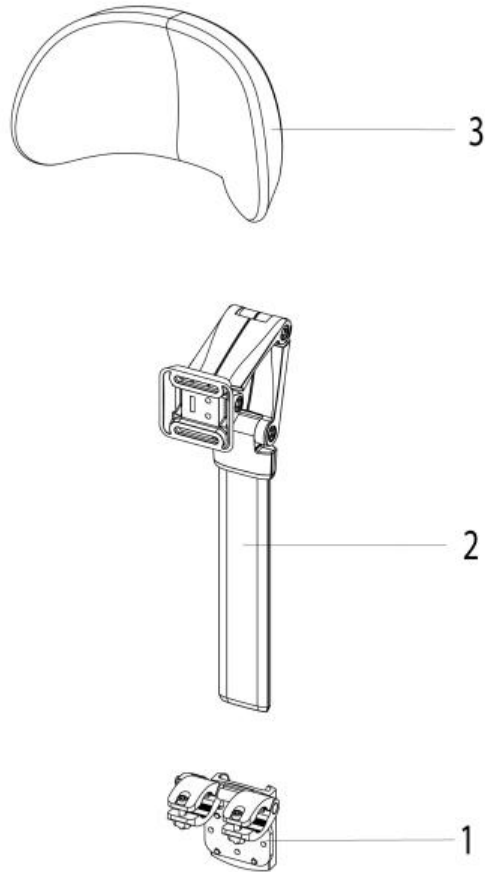

Q100R/200R- HEADREST

Pos	Item number	Description	Comment
1	22609045	HEADREST MOUNT KIT	
2	21809210	SEDEO HEADREST ASSEMBLY	
3	1010957	HEADREST CUSHION PU SMALL