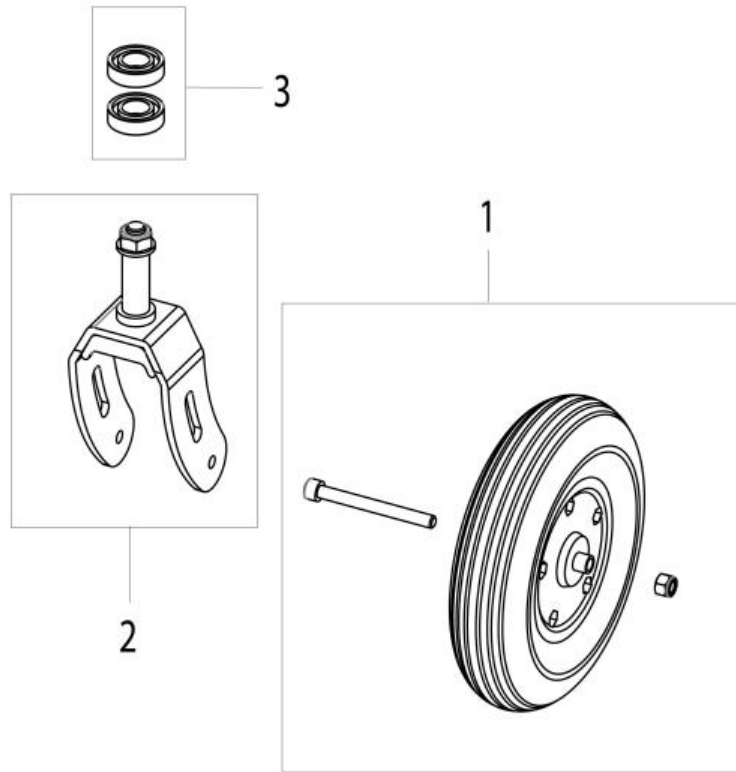

Q100R/200R - 8 INCH CASTOR WHEEL

Pos	Item number	Description	Comment
1	22608050	CASTOR WHEEL 8 INCH X 2 INCH, SOLID, BLACK	
2	22608004	CASTOR FORK 8 INCH WHEEL, BLACK	
3	22608051	BEARING KIT CASTOR FORK