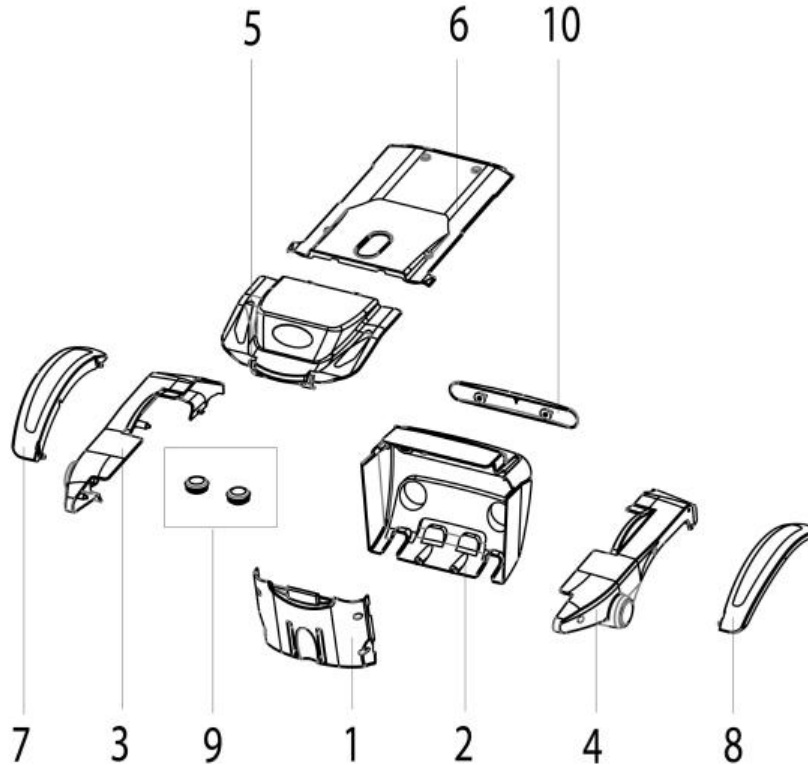

Q100R/200R - SHROUDS FOR CHASSIS

Pos	Item number	Description	Comment
1	22614050	FRONT SHROUD	
2	22614051	REAR SHROUD INC REFLECTORS	
3	22614052	SIDE SHROUD INC REFLECTOR	RH
4	22614053	SIDE SHROUD INC REFLECTOR	LH
5	22614054	BATTERY LIFT OFF SHROUD	
6	22614055	BATTERY FIXED SHROUD	
7	22614056	MUDGUARD 12 AND 14in WHEEL	RH
8	22614057	MUDGUARD 12 AND 14in WHEEL	LH
9	22614058	CASTOR CAP	PAIR
10	22614059	LIGHT BLANK SHROUD