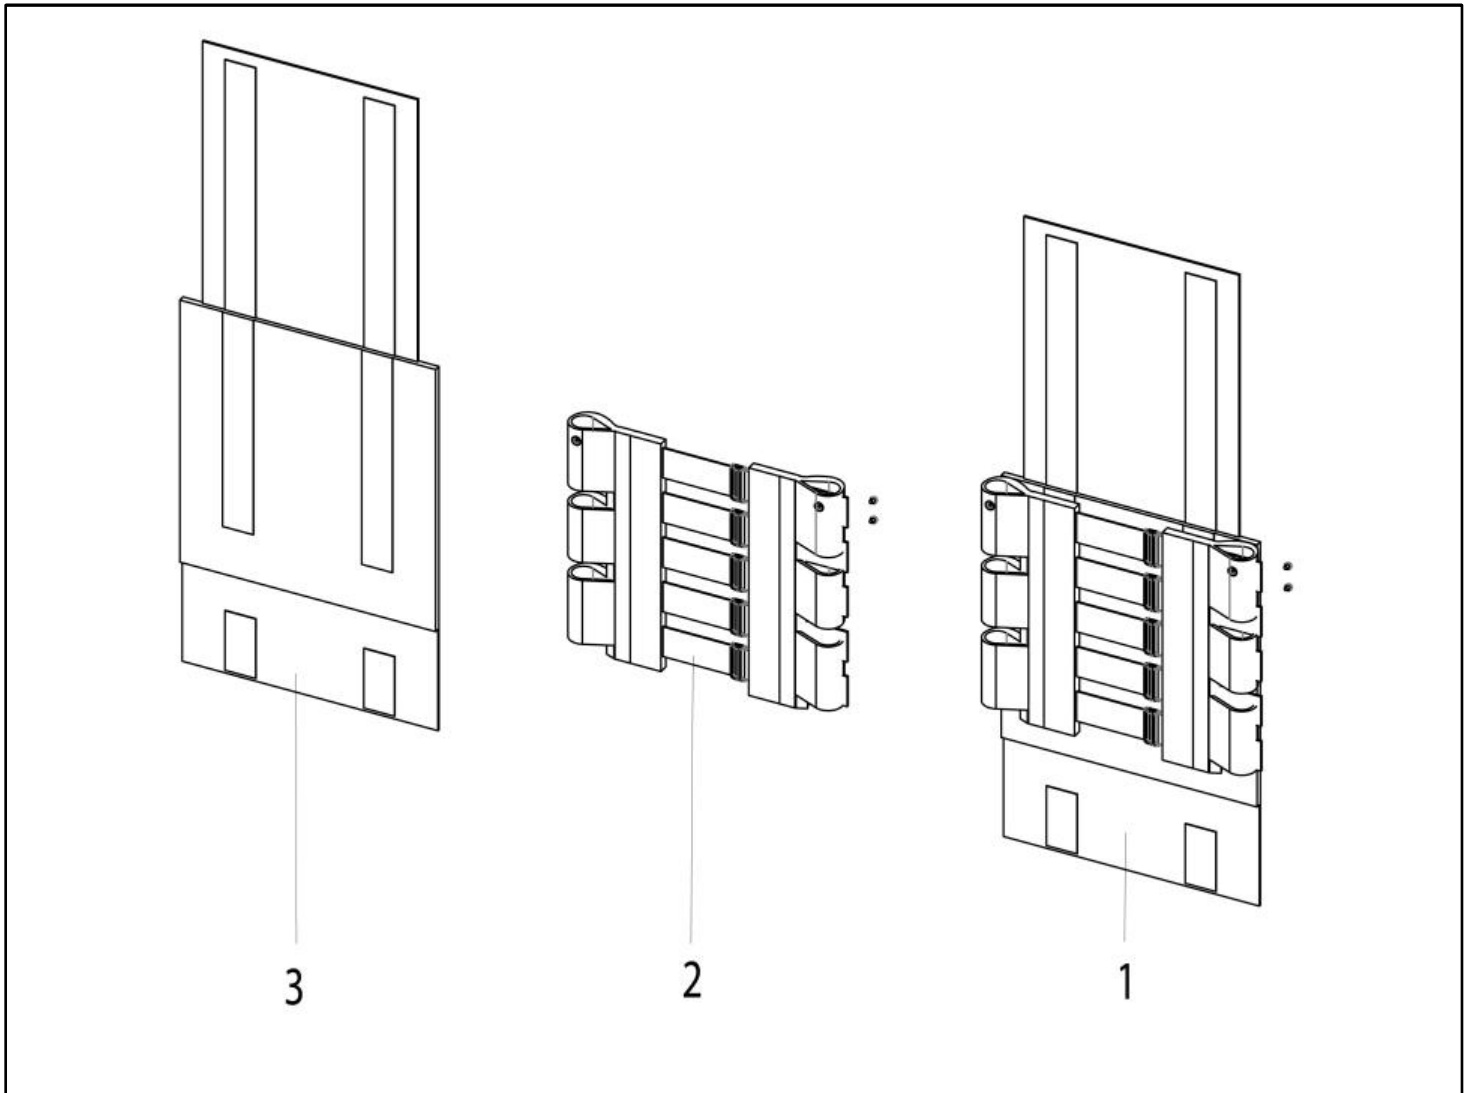

## Q100R/200R - BACK UPHOLSTERY

Pos	Item number	Description	Comment
1	22603054	BACKREST UPHOLSTERY COMPLETE, FOR SEAT WIDTH 430 MM, BACK HEIGHT 500 MM	
2	22603055	BACKREST T.A STRAPS, FOR SEAT WIDTH 430 MM, BACK HEIGHT 500 MM	
3	22602051	BACKREST COVER, FOR SEAT WIDTH 430 MM, BACK HEIGHT 500 MM	
-	JSB46M	JAY SHAPE BACKREST, SW 460 x BH 460 MM	