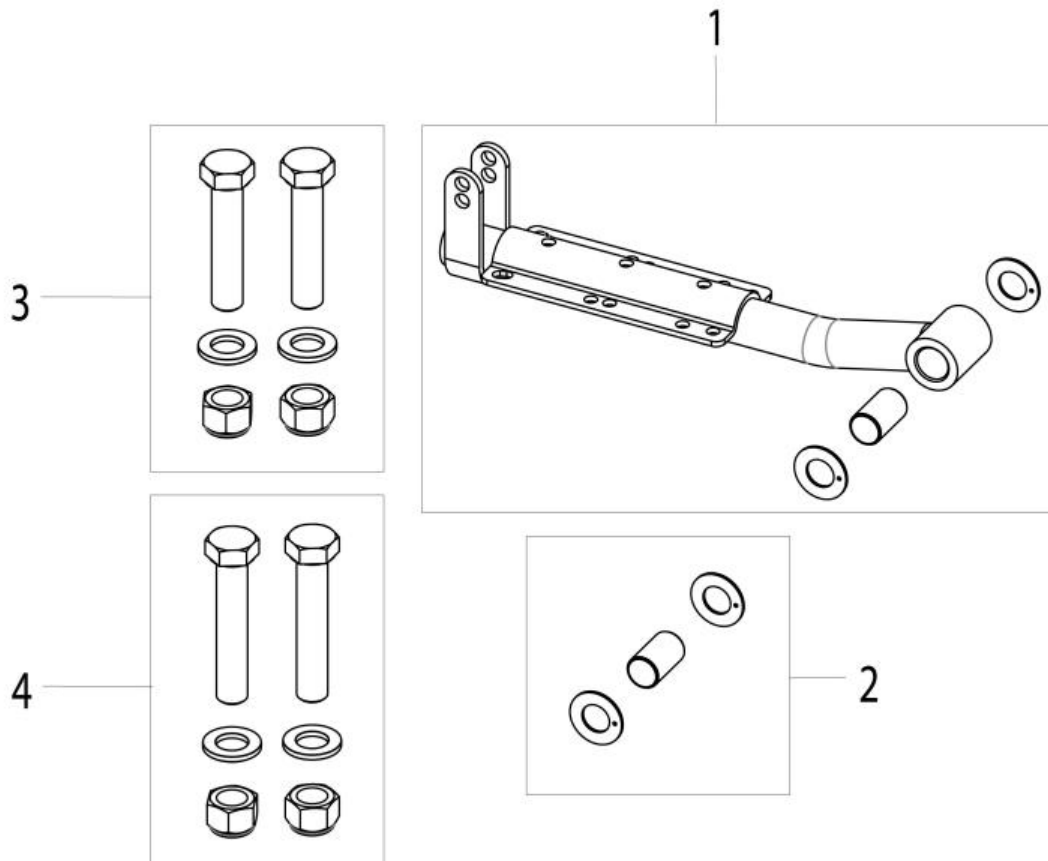

Q100R/200R - MOTOR MOUNT

Pos	Item number	Description	Comment
1	22601303	MOTOR MOUNT RH OR LH	1 PC
2	22601304	MOTOR MOUNT BEARINGS	1 SET
3	22601305	MOTOR MOUNT FASTENERS Q100R	1 SET
4	22601306	MOTOR MOUNT FASTENERS Q200R	1 SET