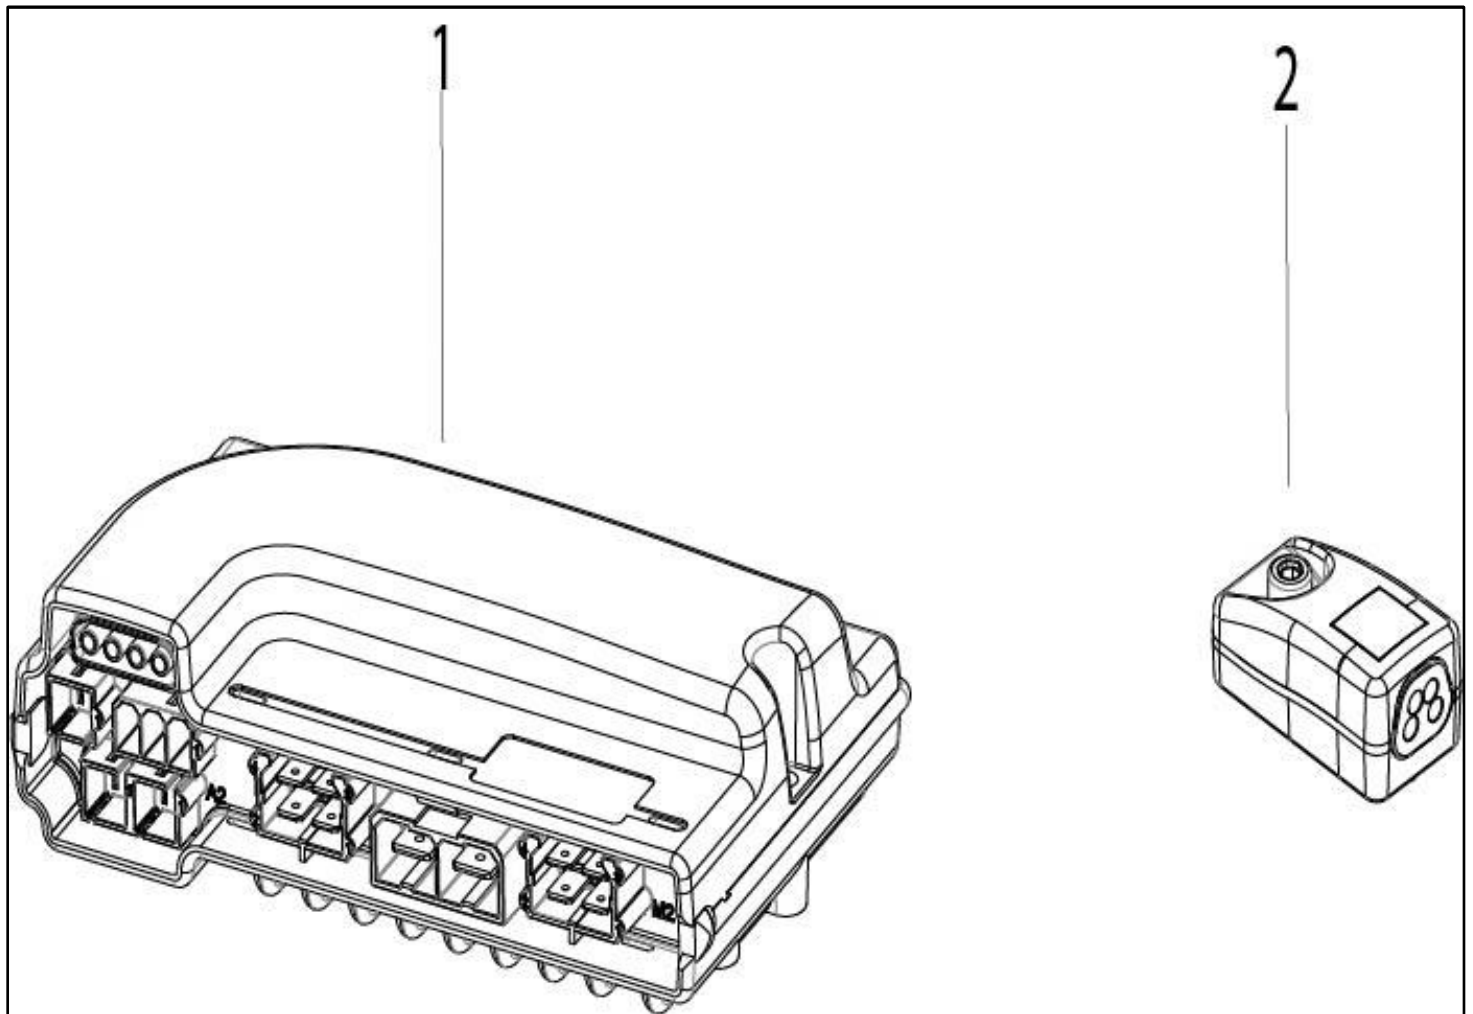

Q100R/200R - CONTROLER SPARES

Pos	Item number	Description	Comment
1	22611020	VR2 60A (RN) CONTROLLER, W/O PROGRAM - D51303	FOR 6KPH
1	22611025	VR2 60A (RN) CONTROLLER, WITH PROGRAM - D51303	FOR 6KPH, PLEASE NOTE SERIAL NO. WHEN ORDERING WITH PROGRAMMING
1	22611030	VR2 90A CONTROLLER, W/O PROGRAM - D51080	FOR 10KPH
1	22611035	VR2 90A CONTROLLER, WITH PROGRAM - D51080	FOR 10KPH, NOTE: PLEASE NOTE SERIAL NO. WHEN ORDERING WITH PROGRAMMING