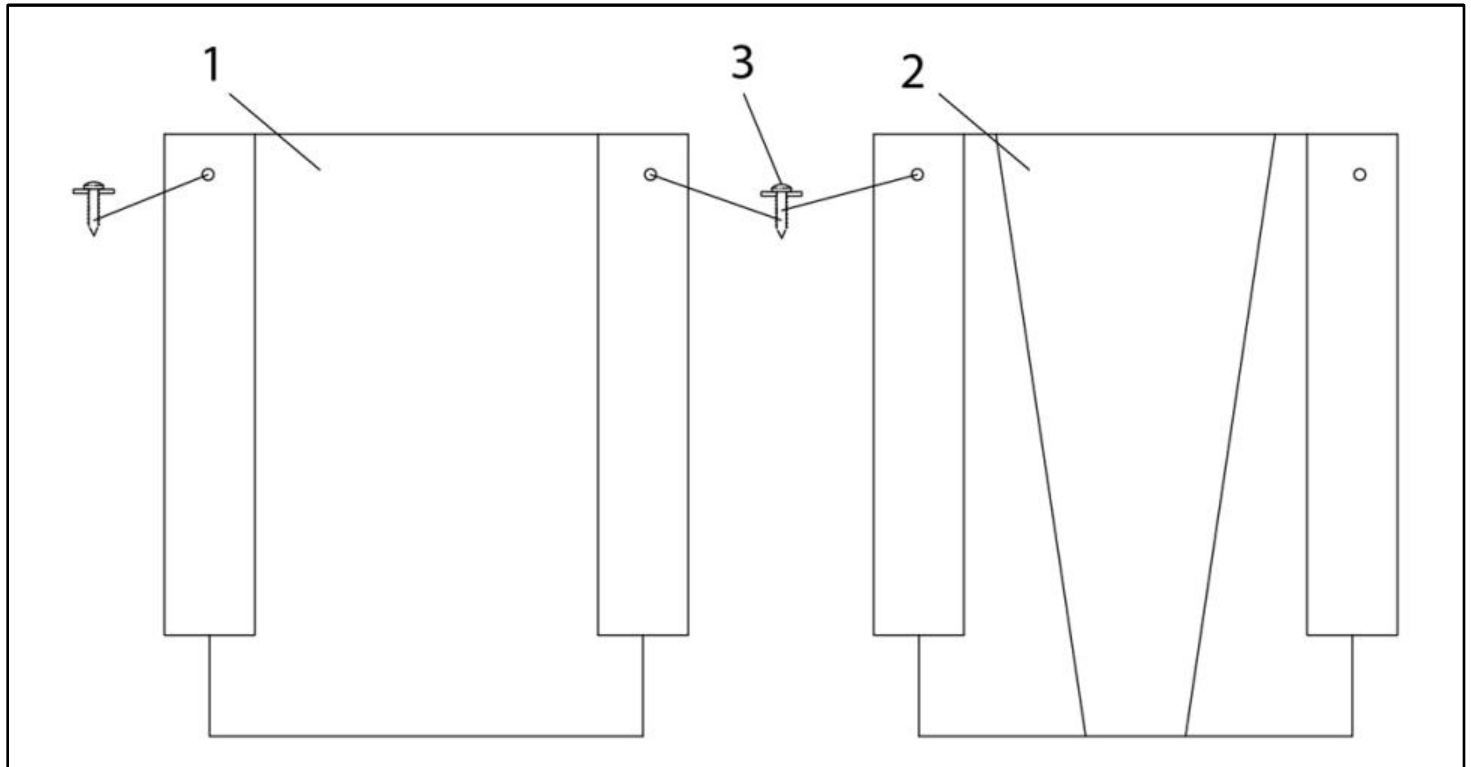

Breezy Style - Backrest upholstery

Breezy Style - Backrest upholstery

Pos	Item number	Description	Comment
1	08103440011	Backrest sling, Nylon, SW 380 mm, black	
1	08103440012	Backrest sling, Nylon, SW 405 mm, black	
1	C02708	Nylon back sling, 43 cm, black	
1	08103440014	Backrest sling, Nylon, SW 455 mm, black	
1	08103440015	Backrest sling, Nylon, SW 480 mm, black	
1	C02711	Nylon back sling, 52 cm, black	
2	08103410011	Breathable Vented back sling, SW 380 mm	
2	08103410012	Breathable Vented back sling, SW 405 mm	
2	C02732	Back sling, Breathable Vented, 430 mm	
2	08103410014	Breathable Vented back sling, SW 455 mm	
2	08103410015	Breathable Vented back sling, SW 480 mm	
2	C02735	Back sling, Breathable Vented, 520 mm	
3	P04332-ET	Self tapping screw	20 pcs./pack