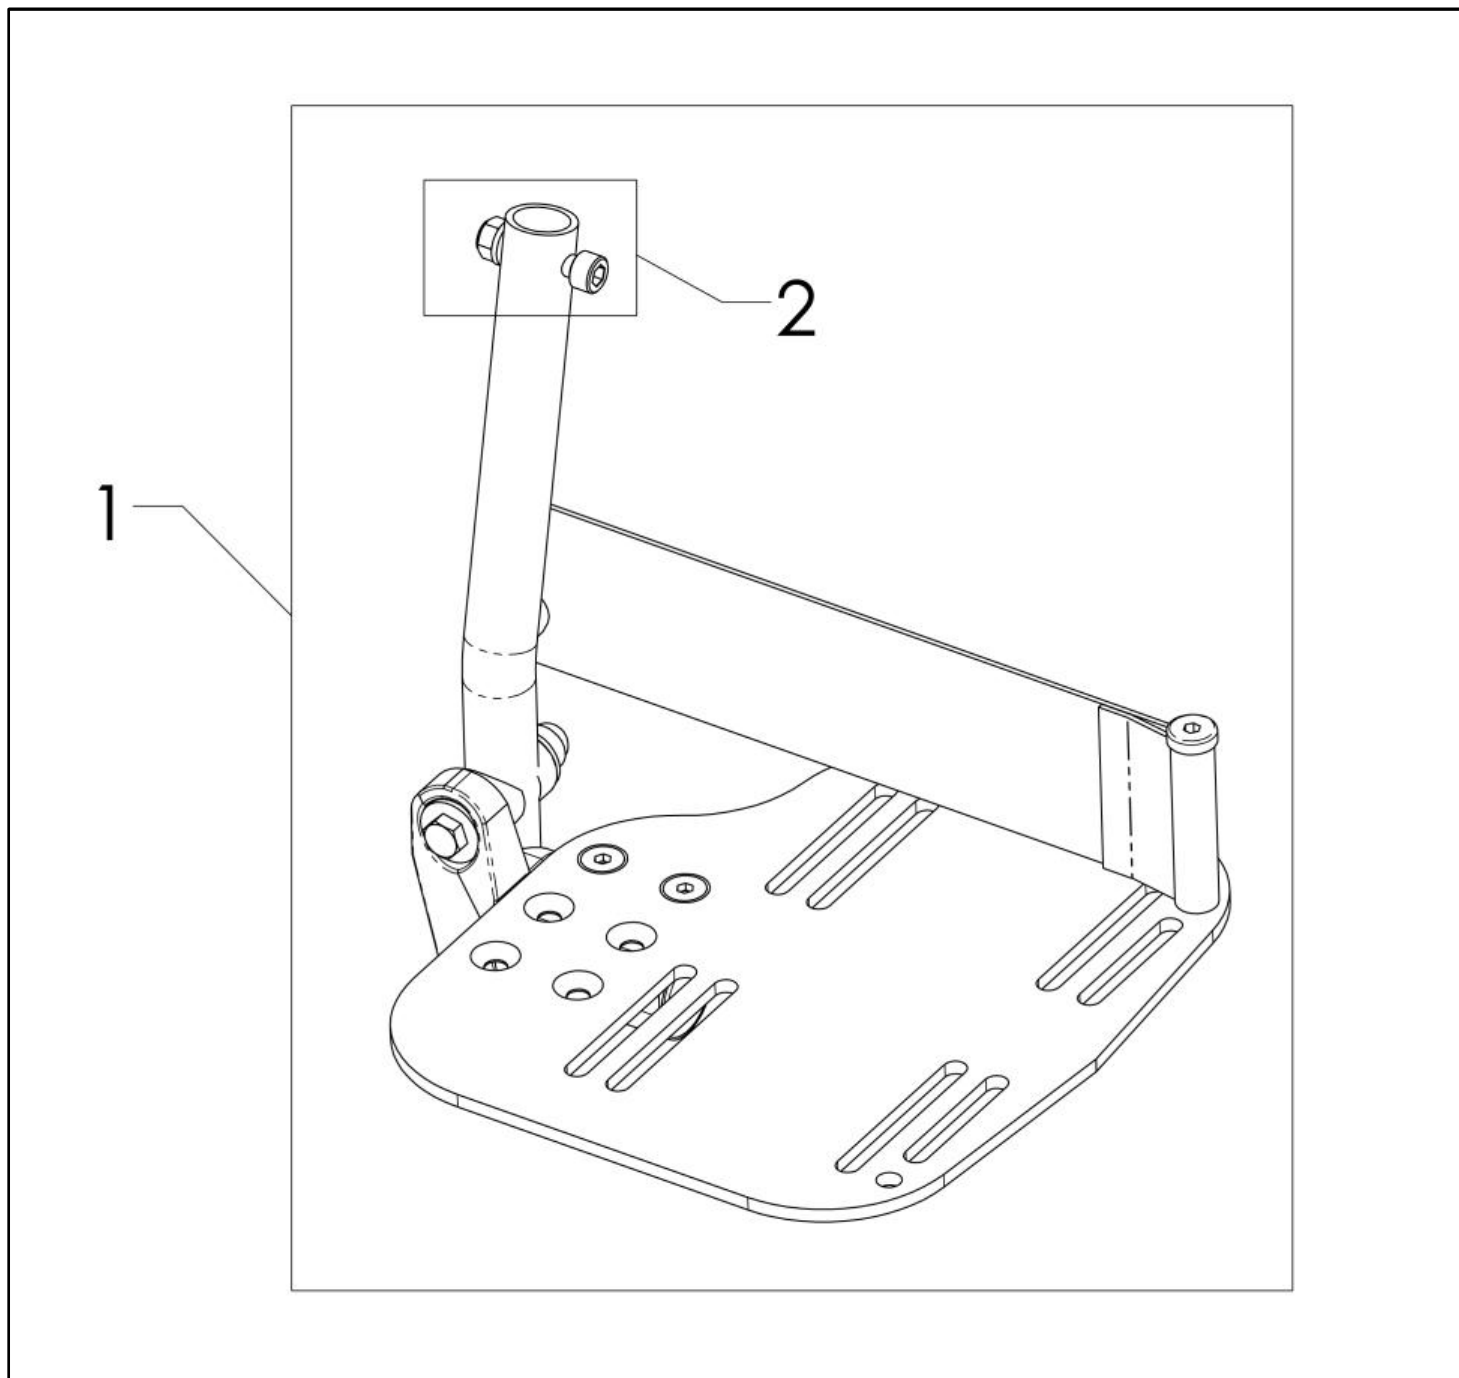

Breezy Style - Aluminium platform

Pos	Item number	Description	Comment
1	C05330	Adjustable Footplate cpl.(SW:40,5, 43, 45,5, 48, 52 cm.)	Rh
1	C05331	Adjustable Footplate cpl. (SW:40,5, 43, 45,5, 48, 52 cm.)	Lh
1	C05332	Footplate adjustable cpl., Short Hangers (SW 405, 430, 455, 480, 520 mm)	Rh
1	C05333	Footplate adjustable cpl., Short Hangers (SW 405, 430, 455, 480, 520 mm)	Lh
2	C04114	Fasteners Kit