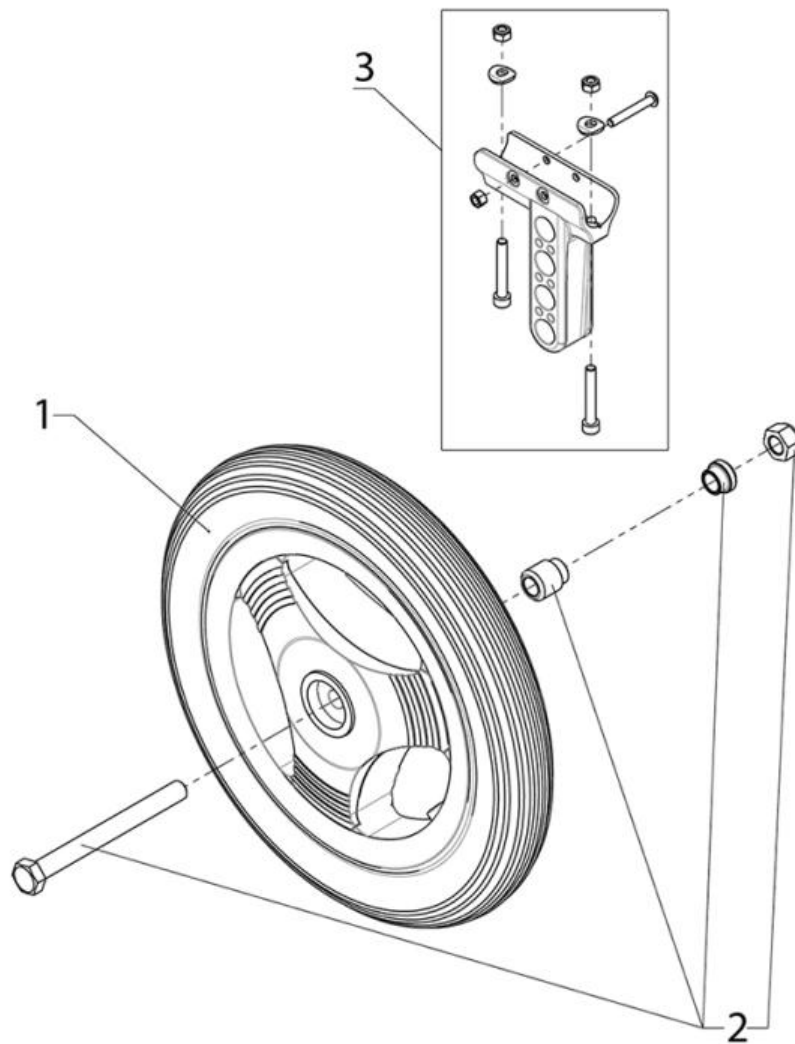

Breezy Style - Rear Wheel 12"

Pos	Item number	Description	Comment
1	C06074	Rear wheels, 12 inch, solid	UNIT/WITHOUT FASTENERS
1	C06075	Rear wheels, 12 inch, Pneumatic, cpl.	UNIT/WITHOUT FASTENERS
-	P09007	12 "Pneumatic Inner tube	
-	P09008	12" Pneumatic tire	
-	C06087	Pneumatic Rim, 12 inch	
2	08107201002	Wheel fasteners kit cpl., for 12 inch rear wheels	Unit
3	08007301000	12 inch Support, cpl.	Unit