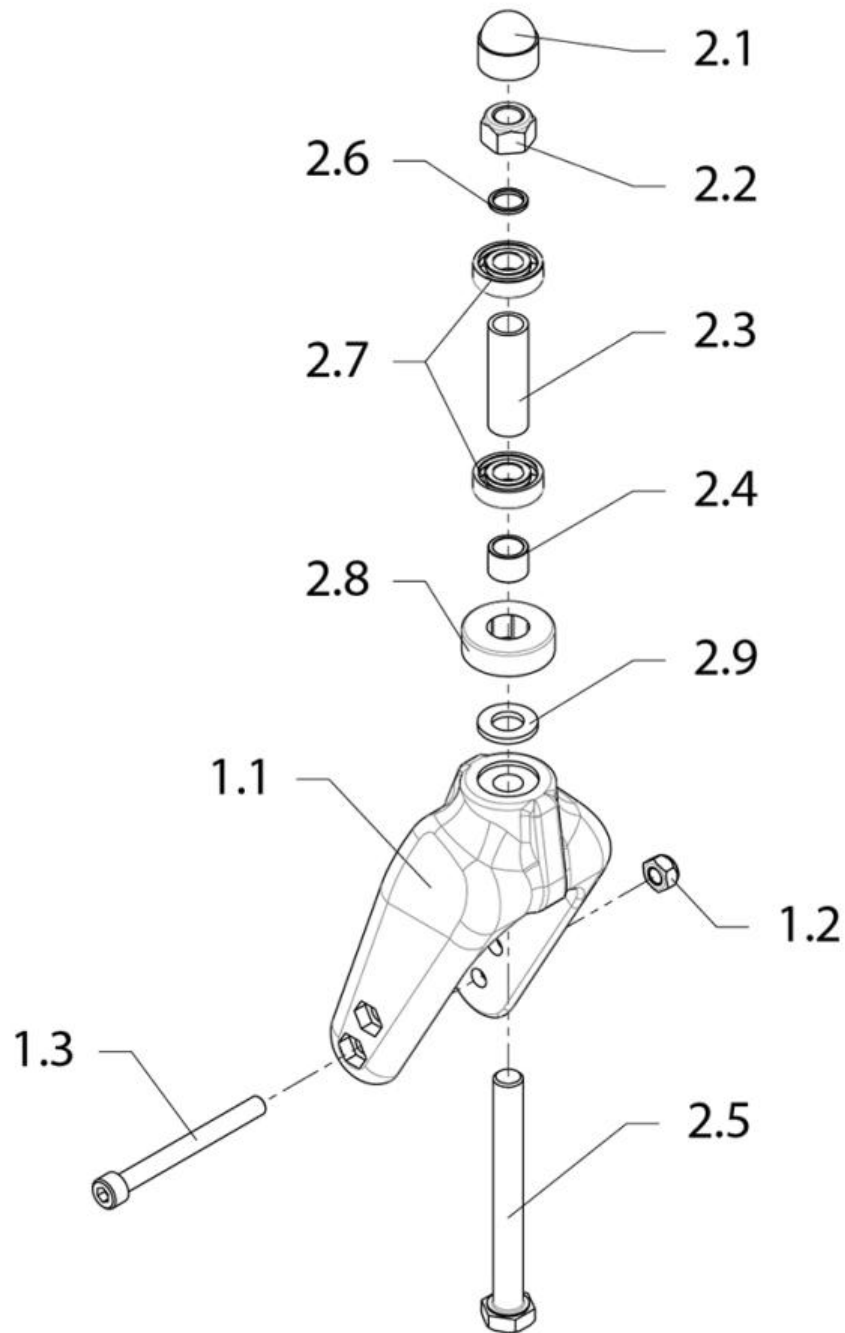

Breezy Style - Castor fork Assy

Pos	Item number	Description	Comment
1.1-2.9	08108101000	Castor fork cpl. (w/o castor)	
2.1-2.9	08108102000	Stem bolt and nut for castor fork and spacer	2 pcs./pack
1.2-1.3	C04075	Castor wheel fasteners.	2 pcs./pack
2.1	P01269-ET	Cover cap, used with fork	20 pcs./pack