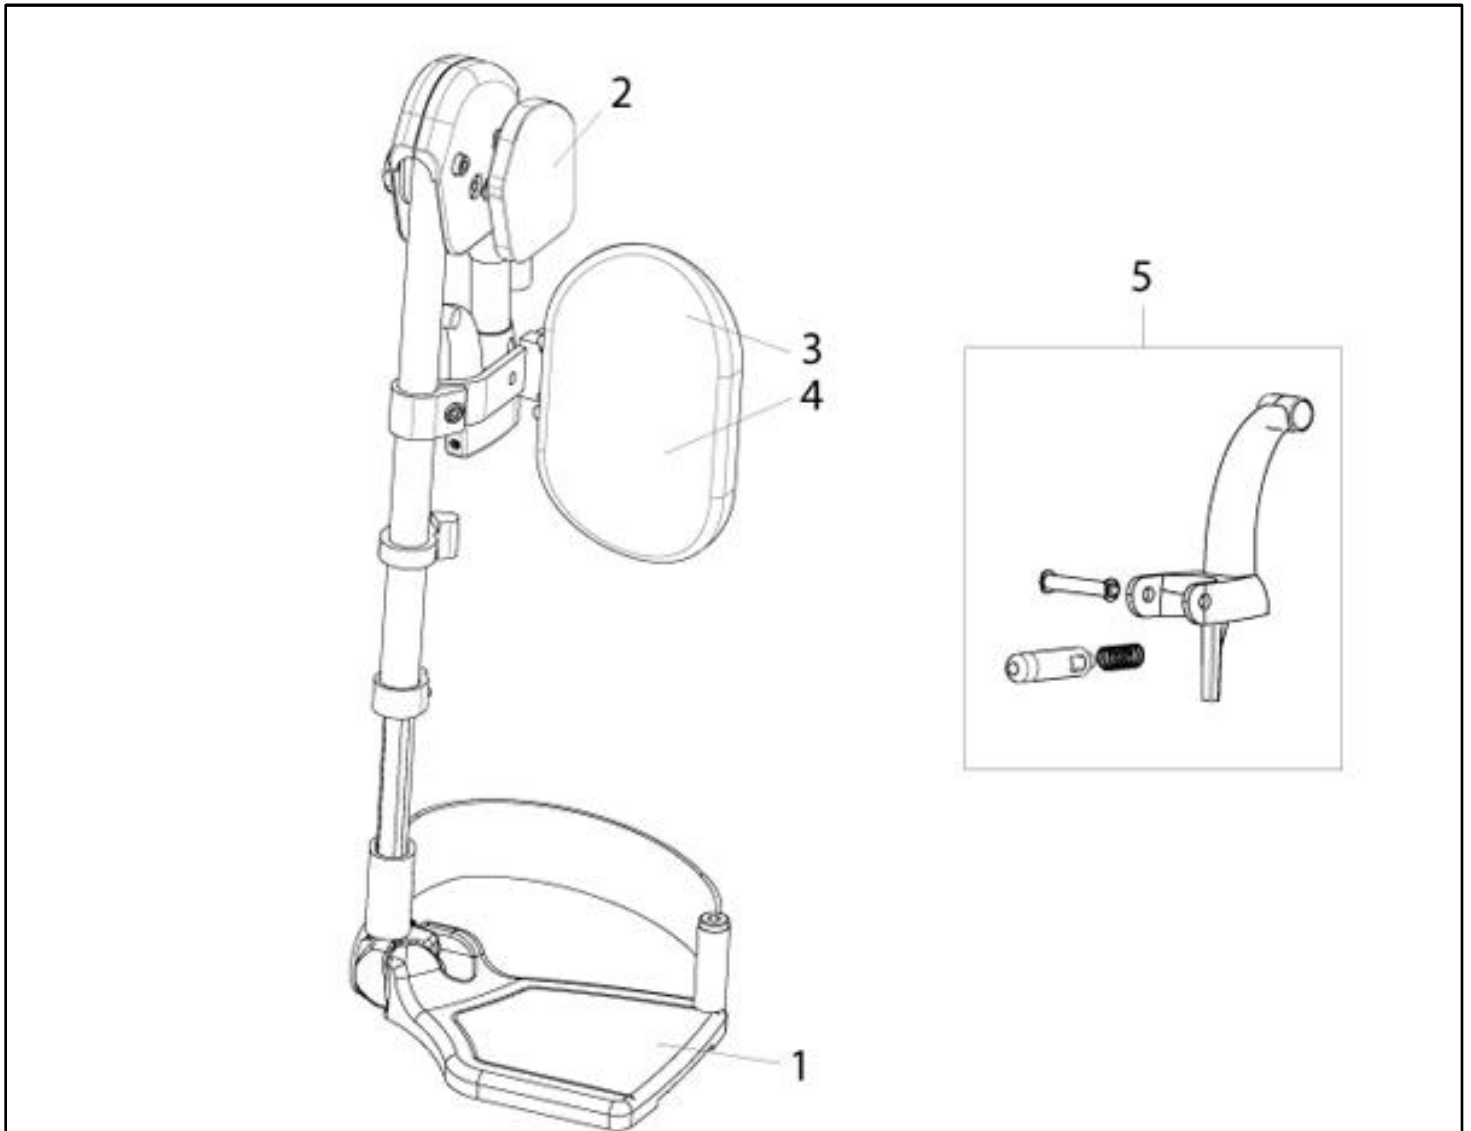

Breezy Style - Elevating Leg Rest (ELR)

Pos	Item number	Description	Comment
1-5	064260-000	ELR - right (without footplate)	Pair
1-5	064260-001	ELR - left (without footplate)	RH
1-5	064260-002	Composite std footplate, pair, 157 cm, with heel loop, SW up to 40 cm	LH
1	064200-101	Composite std footplate, 157 cm, with heel loop, SW up to 40 cm	Pair
1	064200-111	Composite std footplate, 157 cm, with heel loop, SW up to 40 cm	RH
1	064200-121	Composite std footplate, pair, 182 cm, with heel loop, SW from 40 cm	LH
1	034214-000	Composite std footplate, 182 cm, with heel loop, SW from 40 cm	Pair
1	034214-001	Composite std footplate, 182 cm, with heel loop, SW from 40 cm	RH
1	034214-002	Composite std footplate, 182 cm, with heel loop, SW from 40 cm	LH
2	064250-001	Knee pad	RH
2	064250-002	Knee pad	LH