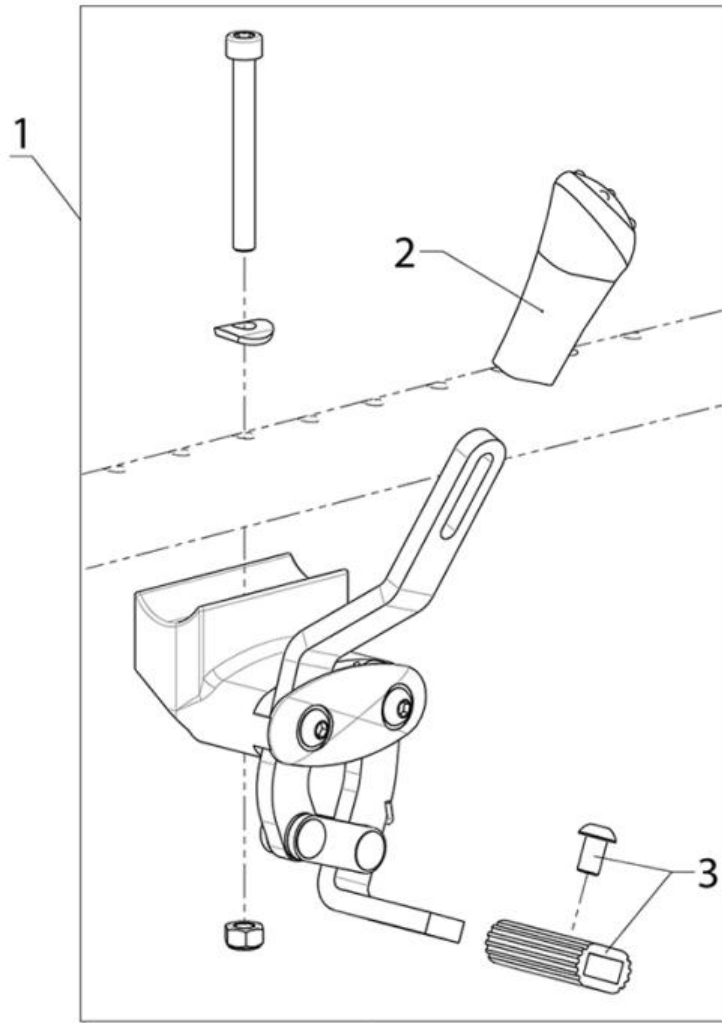

Breezy Style - Knee lever wheel lock

Pos	Item number	Description	Comment
1	08006110000	Knee lever wheel-lock cpl.	Pair
1	08006110001	Knee lever wheel-lock cpl.	Lh.
1	08006110002	Knee lever wheel-lock cpl.	Rh.
2	08006111040	Hand lever grip	10 pcs./pack
3	067923	Brake shoe for knee lever brake cpl.	10 pcs./pack
-	000861253	Extension for knee lever wheel lock, slip-on, swing-away	2 pcs./pack