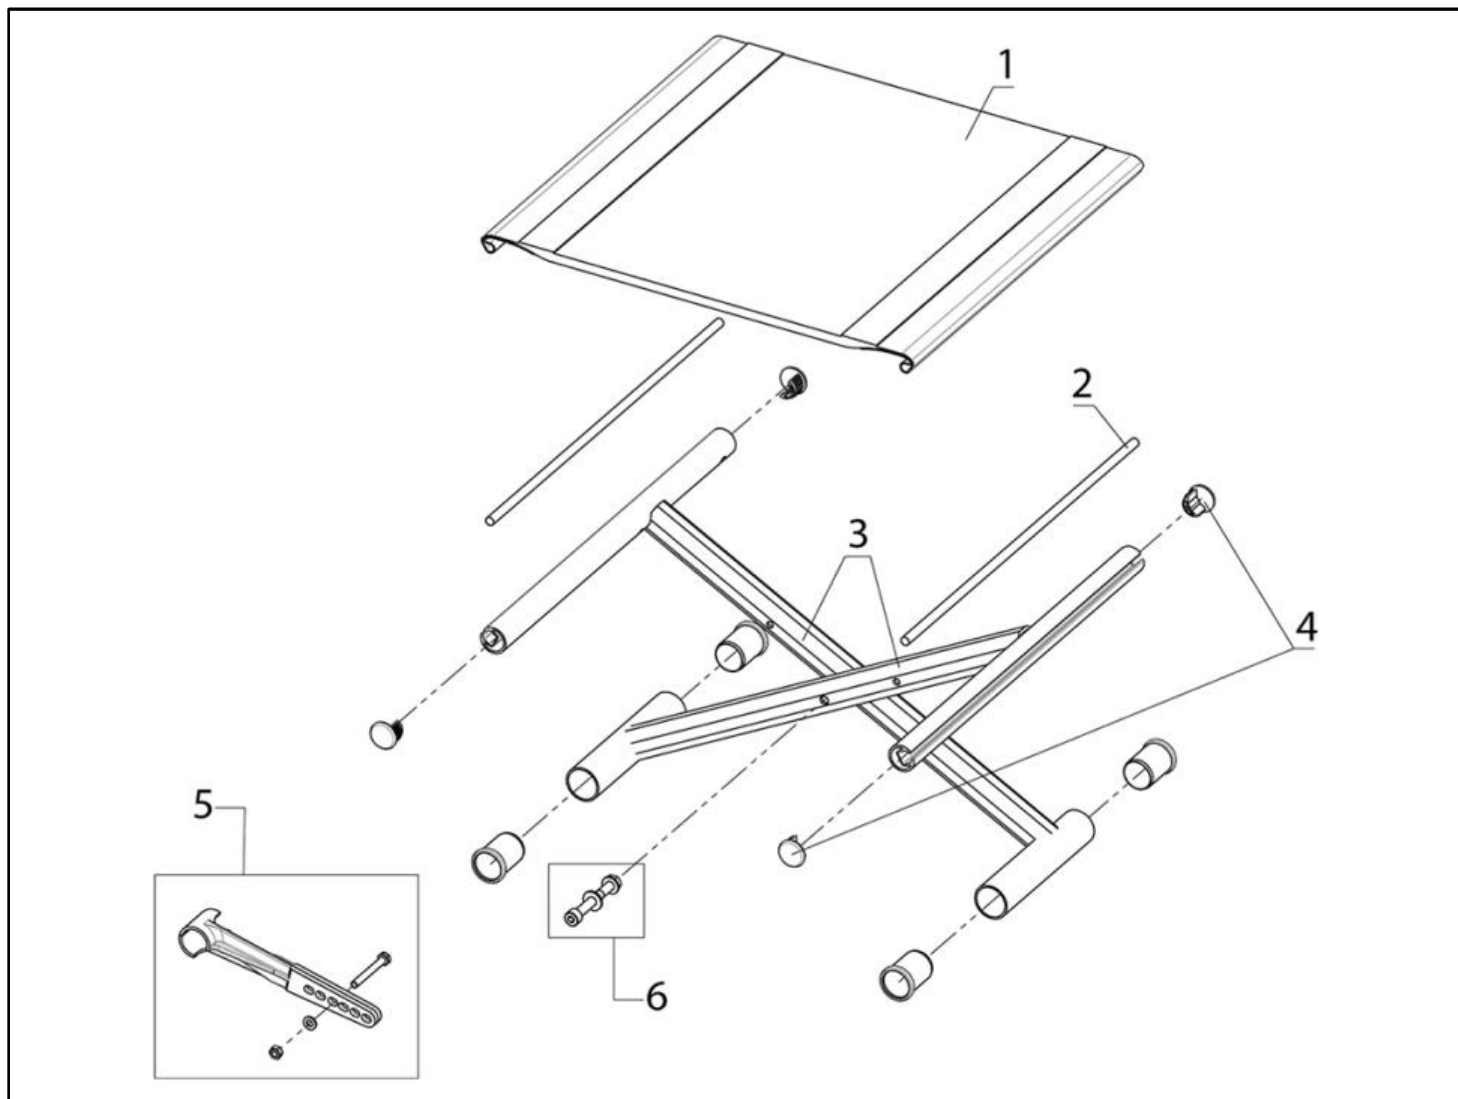

**Breezy Style- Brace with Seat Upholstery, 2-arm**

Pos	Item number	Description	Comment
1,2,3,4,6	08002000001	2-Arm-x-brace SW 380 mm with seat upholstery cpl.	1 pc.
1,2,3,4,6	08002000002	2-Arm-x-brace SW 405 mm with seat upholstery cpl.	1 pc.
1,2,3,4,6	08002000003	2-Arm-x-brace SW 430 mm with seat upholstery cpl.	1 pc.
1,2,3,4,6	08002000004	2-Arm-x-brace SW 455 mm with seat upholstery cpl.	1 pc.
1,2,3,4,6	08002000005	2-Arm-x-brace SW 480 mm with seat upholstery cpl.	1 pc.
1,2,3,4,6	08002000007	2-Arm-x-brace SW 520 mm with seat upholstery cpl.	1 pc.
1	064331-011	Seat Upholstery (Size 38)	1 pcs./pack
1	064331-012	Seat Upholstery (Size 40,5)	1 pcs./pack
1	064331-013	Seat Upholstery (Size 43)	1 pcs./pack
1	064331-014	Seat Upholstery (Size 45,5)	1 pcs./pack
1	064331-015	Seat Upholstery (Size 48)	1 pcs./pack
1	064331-016	Seat Upholstery (Size 52)	1 pcs./pack