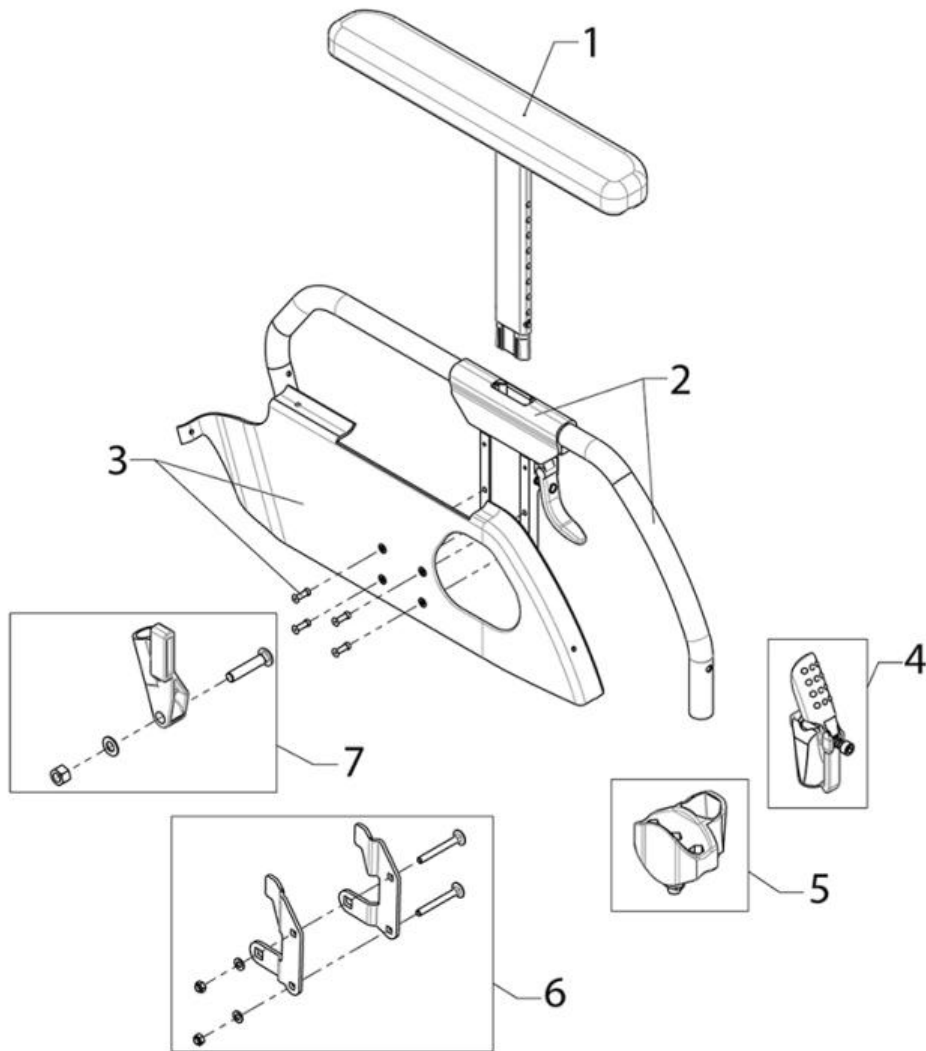

Breezy Style - Arm Rest Assembly, height adjustable

Pos	Item number	Description	Comment
-	064475-100	Armrest assembly with height adjustable armpad cpl.	Pair
1-4	064475-002	Armrest assembly with height adjustable armpad cpl.	LH
-	064475-001	Armrest assembly with height adjustable armpad cpl.	RH
1	06404001	Armpad assembly, height adjustable	LH & RH usable
3	064960	Panel with rivets	Pair
4	064952	Release complete	LH & RH usable
5	064971	Armrest receiver, front	Pair
6	08004110000	Armrest guide	Pair (Lh/Rh)
7	08004120000	Side guard attachment, rear	Pair (Lh/Rh)