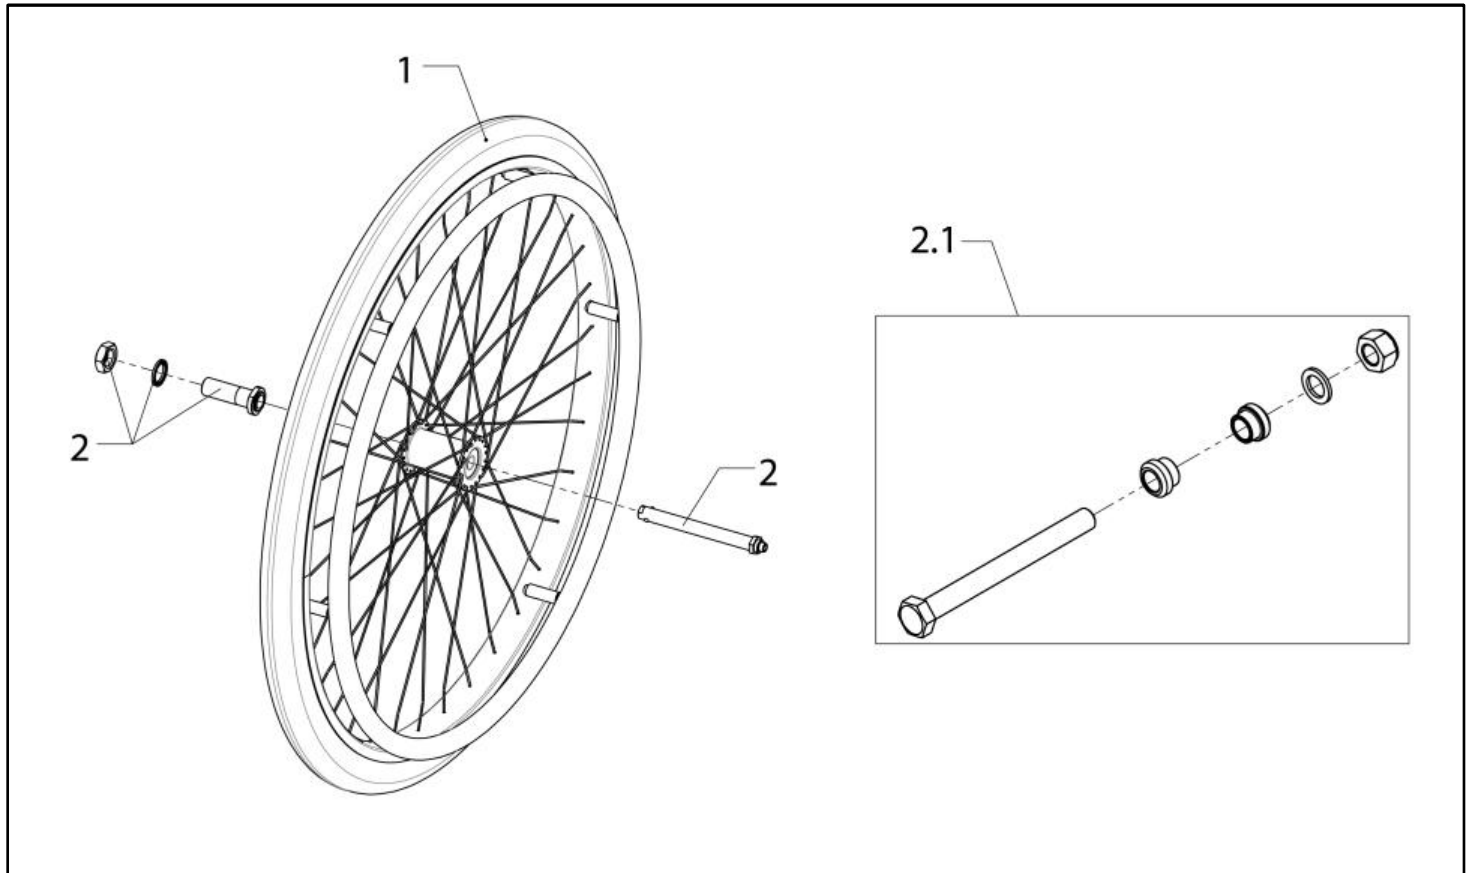

Breezy Style- Rear wheels 22-24 in

Breezy Style- Rear wheels 22-24 in

Pos	Item number	Description	Comment
1	08007000013	22 inch, x-spoke ,solid tyre, aluminum handrim	UNIT
1	08007000012	24 inch, x-spoke, pneumatic tyre, aluminum handrim (tyre, tube and tube protector)	
1	08007000011	24 inch, x-spoke, solid tyre, aluminum handrim	
2	08007101000	Quick Release axle, sleeve and nut cpl.	
2.1	08107201001	Wheel fasteners kit cpl., for 22 inch and 24 inch rear wheels	
-	000283014.01	Tyre 24in x 1in, Right Run	
-	000283113	24inx1 inner tyre	
-	000859104	Air pump	
-	08007111000	Axle adapter washer	20 pcs./pack