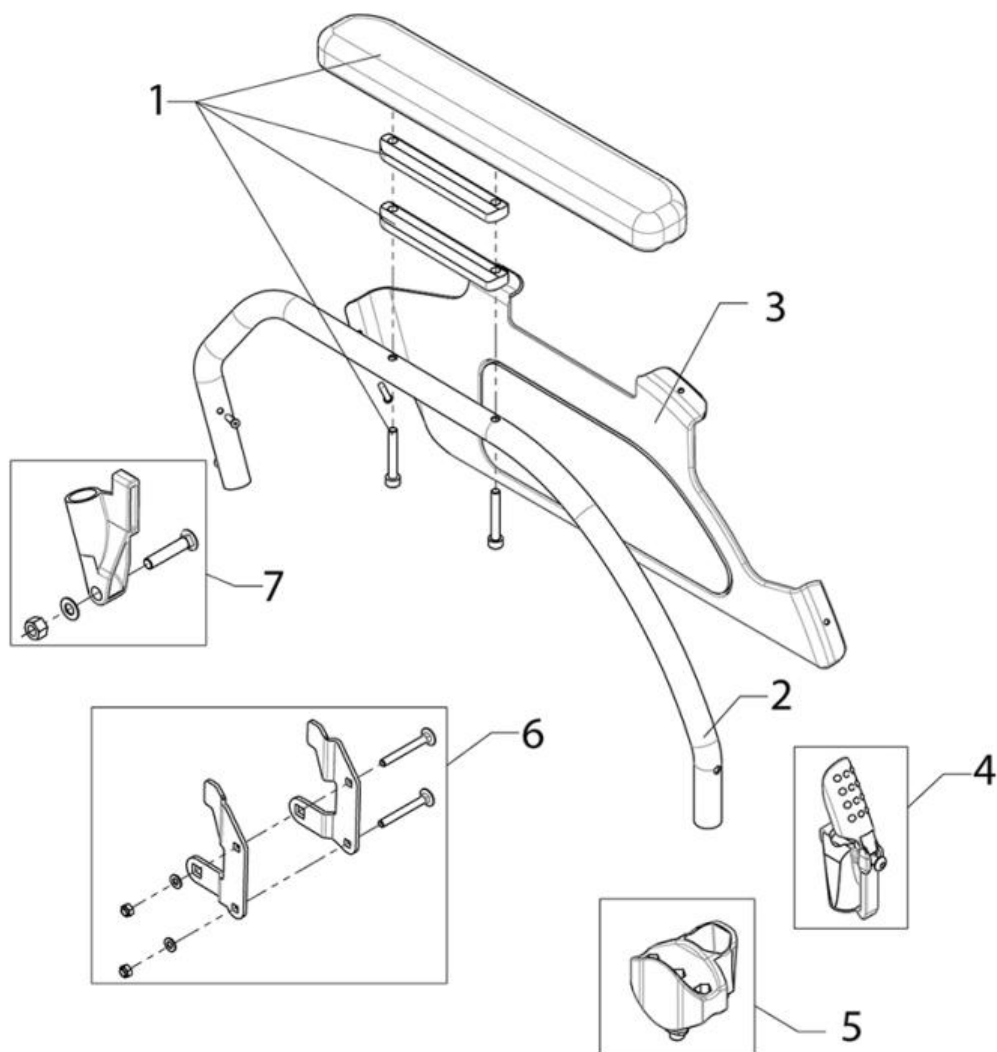

Breezy Style - Armrest Assy., standard

Pos	Item number	Description	Comment
1-4	064830-000	Armrest assembly, standard	Pair
-	064830-002	Armrest assembly, standard	LH
-	064830-001	Armrest assembly, standard	RH
1	067925	Armpad cpl. with mounting accessories	Valid for LH & RH
3	064959	Side panel with rivets	Pair
4	064952	Release mechanism, front	Valid for LH & RH
5	064971	Armrest receiver, front	Valid for LH & RH
6	08004110000	Armrest guide	Pair (Lh/Rh)
7	08004120000	Side guard attachment, rear	Pair (Lh/Rh)