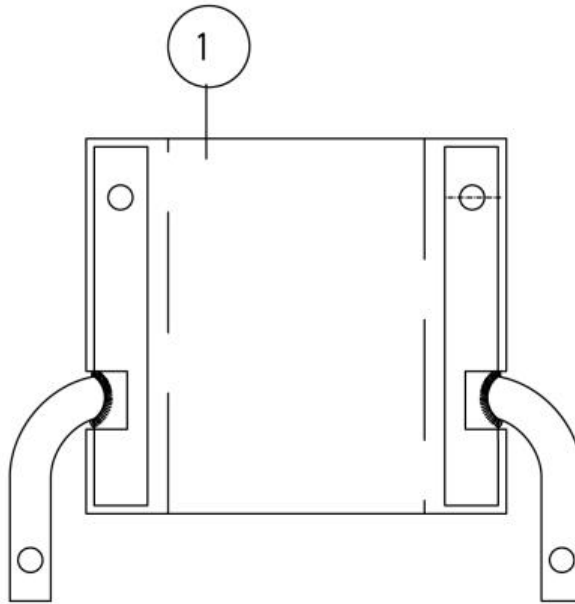

Breezy Style - Head rest for recliner backrest

Breezy Style - Head rest for recliner backrest

Pos	Item number	Description	Comment
1	C02809	Upholstery headrest for reclining backrest, 380 mm, black	
1	C02810	Upholstery headrest for reclining backrest, 405 mm, black	
1	C02750	Upholstery headrest for reclining bakcrest, 430 mm, black	
1	C02811	Upholstery headrest for reclining backrest, 455 mm, black	
1	C02812	Upholstery headrest for reclining backrest, 480 mm, black	
1	C02753	Upholstery headrest for reclining bakcrest, 520 mm, black