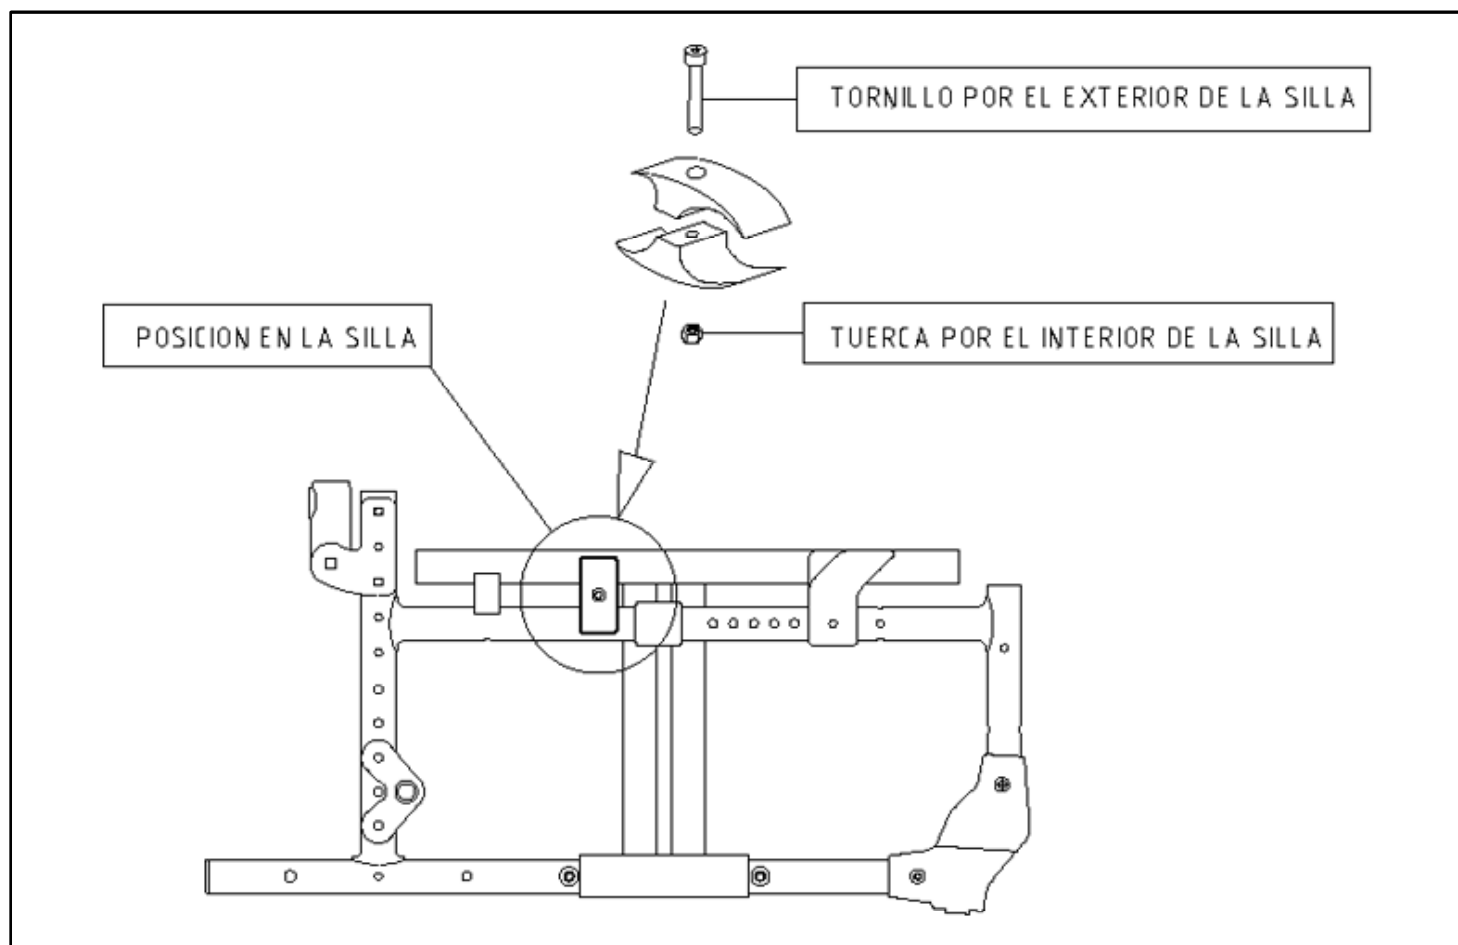

Breezy Style - Seat Lock system

Pos	Item number	Description	Comment
1	C04105	Unfolding device