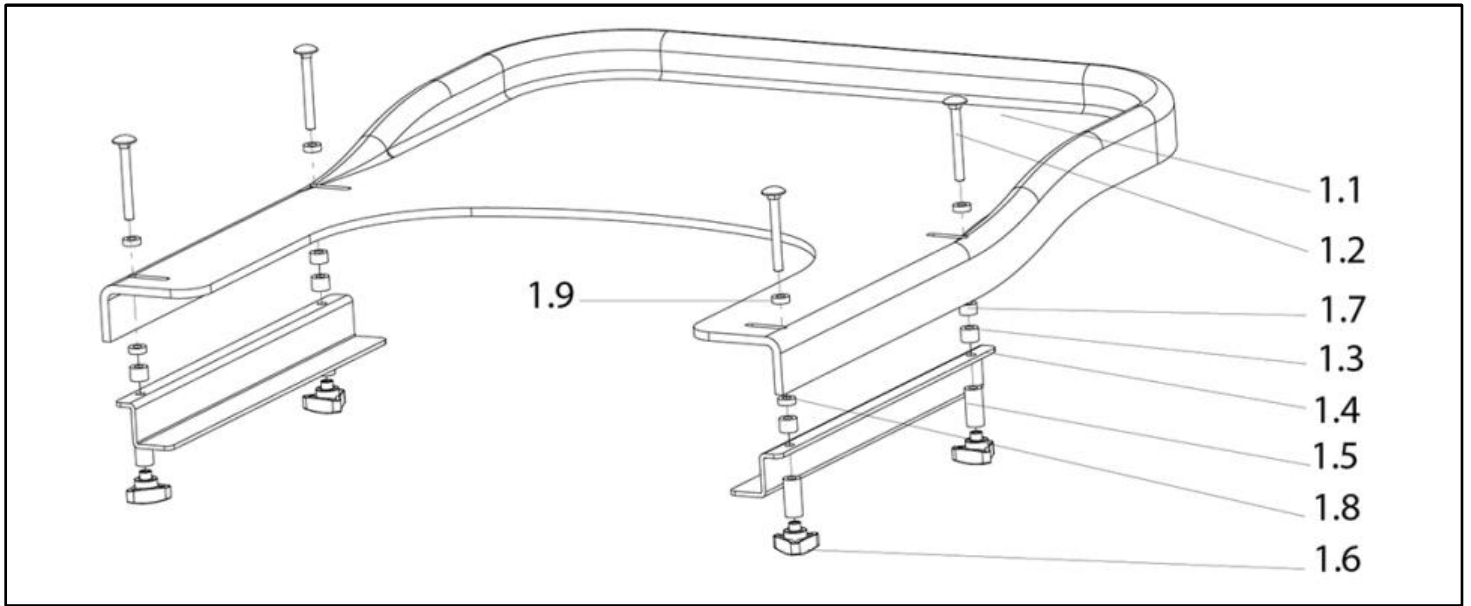

**Breezy Style - Castor Wheel**

Pos	Item number	Description	Comment
1	C06124	6" solid castor with axle cpl.	
2	C06057	8" x 1" solid castor, 3 spokes, with axle cpl.	
-	C06127	Castor, 8 inch x 1 inch, solid, 5 spokes, with axle cpl. (PU)	
3	C06281	Castor, 8 inch x 50 mm, solid, with axle cpl.	
-	C06005	Castor, 8 inch x 50 mm, solid, with axle	
-	P09023	8" Grey tire	
-	P09024	Inner tube, 8 inch	

**Breezy Style - Mesa - Tray Table, slide on**

Pos	Item number	Description	Comment
1.1-1.9	760848050.01	Therapy table, slide-on SW 38 - 40.5 cm	
1.1-1.9	760848050.02	Therapy table, slide-on SW 41 - 44 cm	
1.1-1.9	760848050.03	Therapy table, slide-on SW 46 - 48 cm	
1.2-1.9	069934	Bracket incl. mounting accessories used with slide-on therapy table	