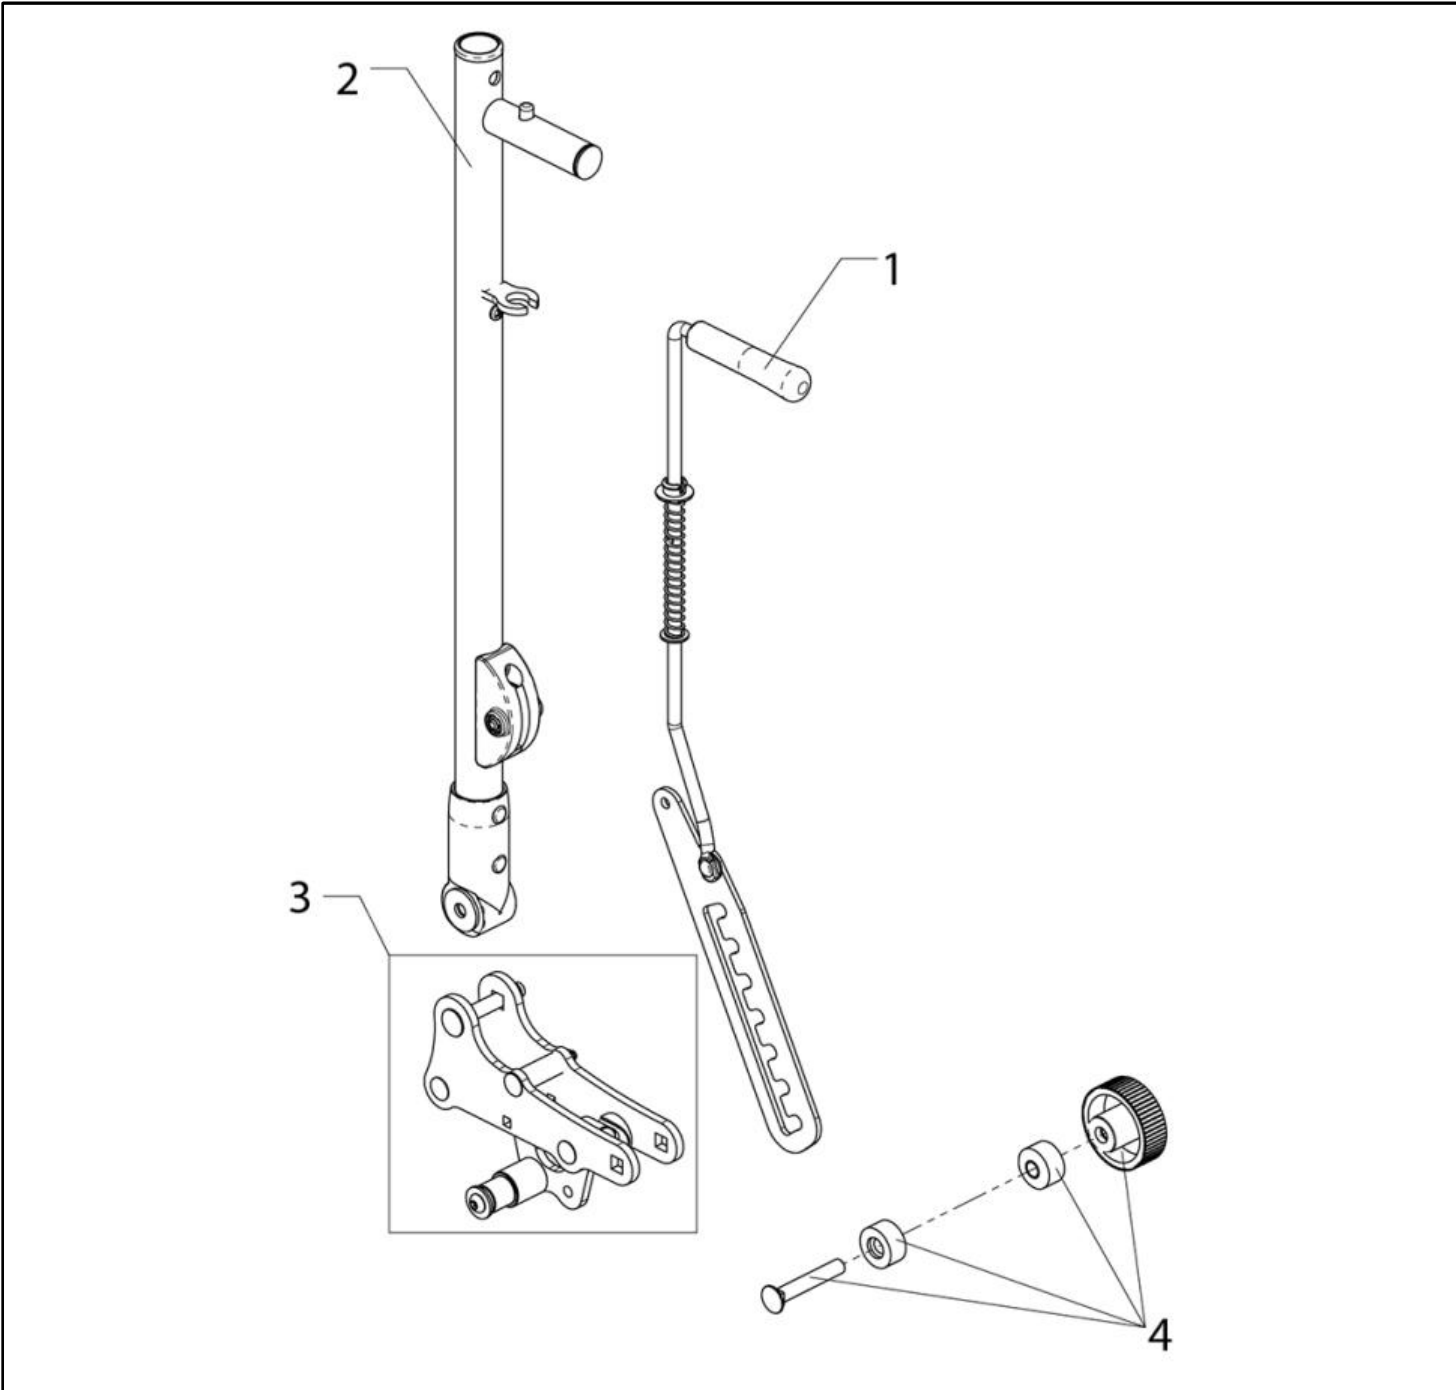

Breezy Style- Back Tube, reclining

Pos	Item number	Description	Comment
1-4	08103200000	Recliner backrest cpl.	1 pc.