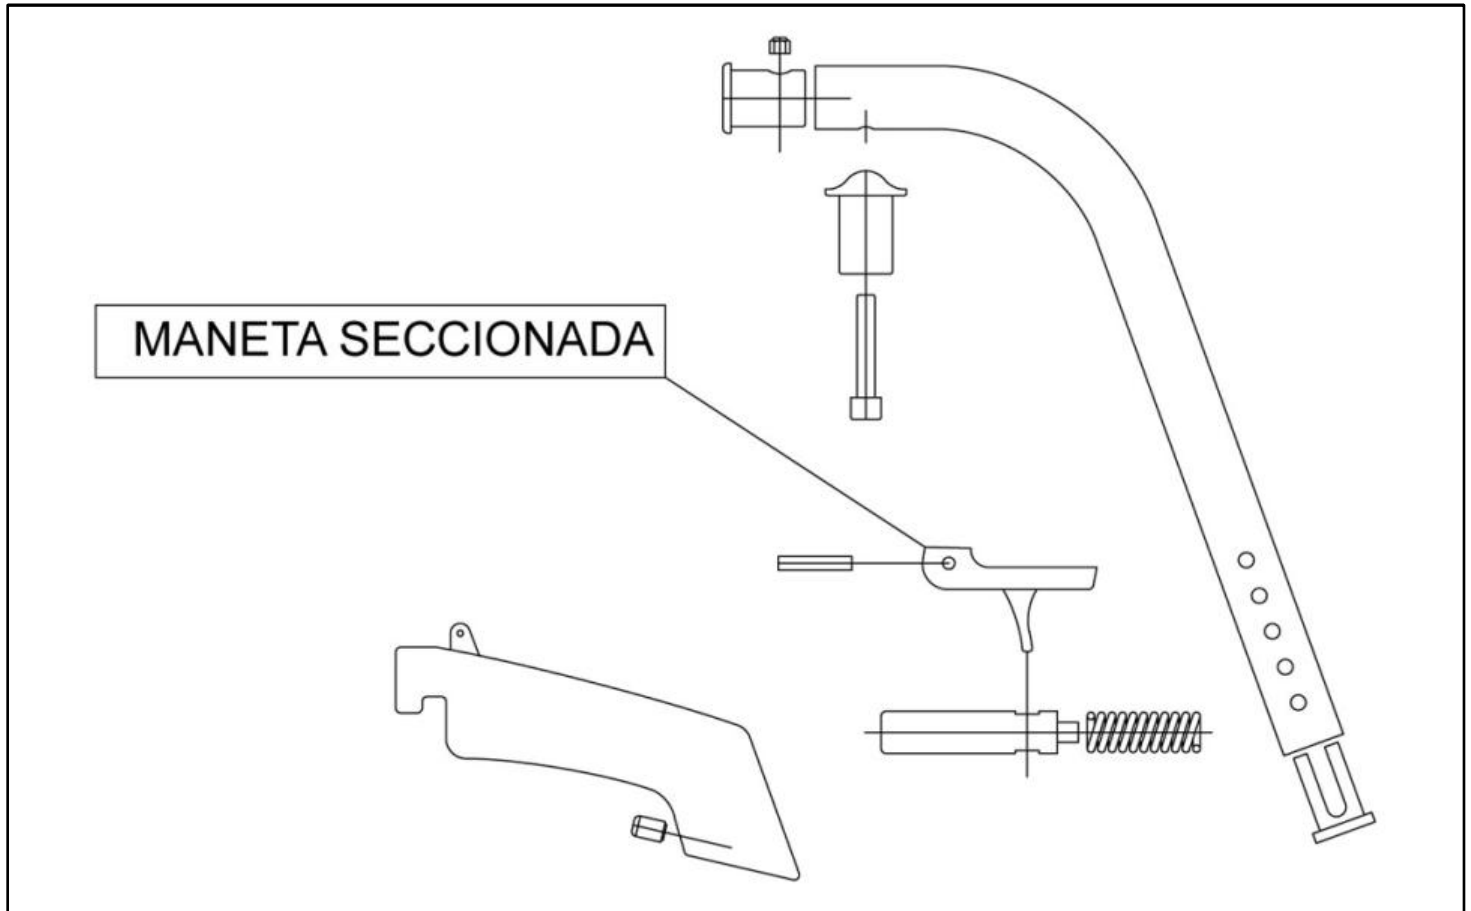

Breezy Style - Fixed hangers

Pos	Item number	Description	Comment
s/n	C05347GS	Fixed Hangers, cpl., Brilliant silver	Pair
s/n	C05347RB	Fixed Hangers, cpl., Brilliant red	Pair
s/n	C05347VM	Fixed Hangers, cpl., Apple green	Pair
s/n	C05347AM	Fixed Hangers, cpl., Brilliant blue	Pair