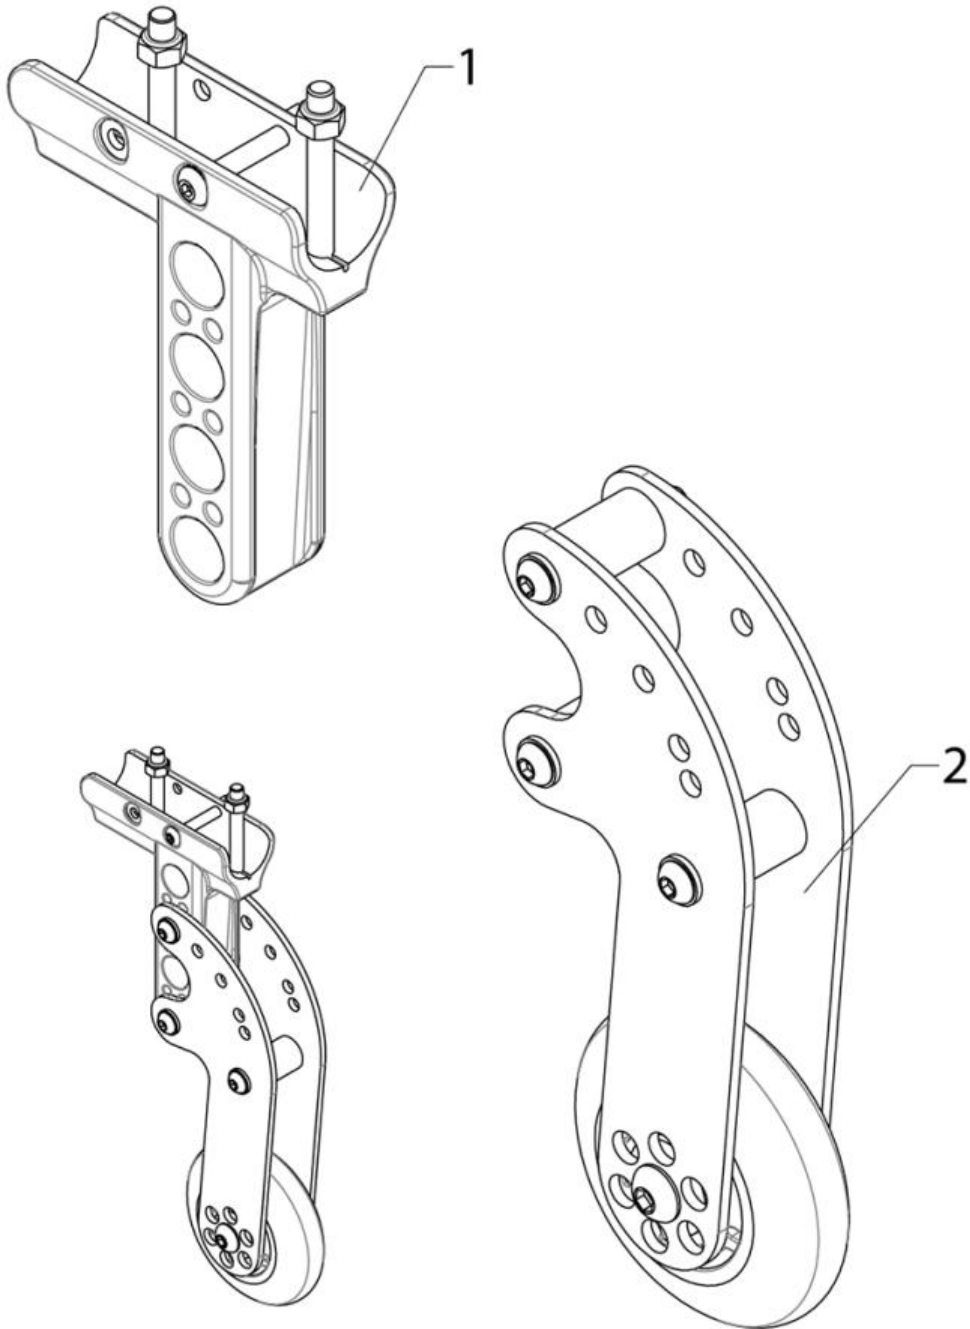

Breezy Style - Travel Wheel 3"

Pos	Item number	Description	Comment
1-2	08009170000	Travel Wheel, 3 inch, cpl.	
1	08007301000	12 inch Support, cpl.	
2	08009171000	Wheel support, 3 inch