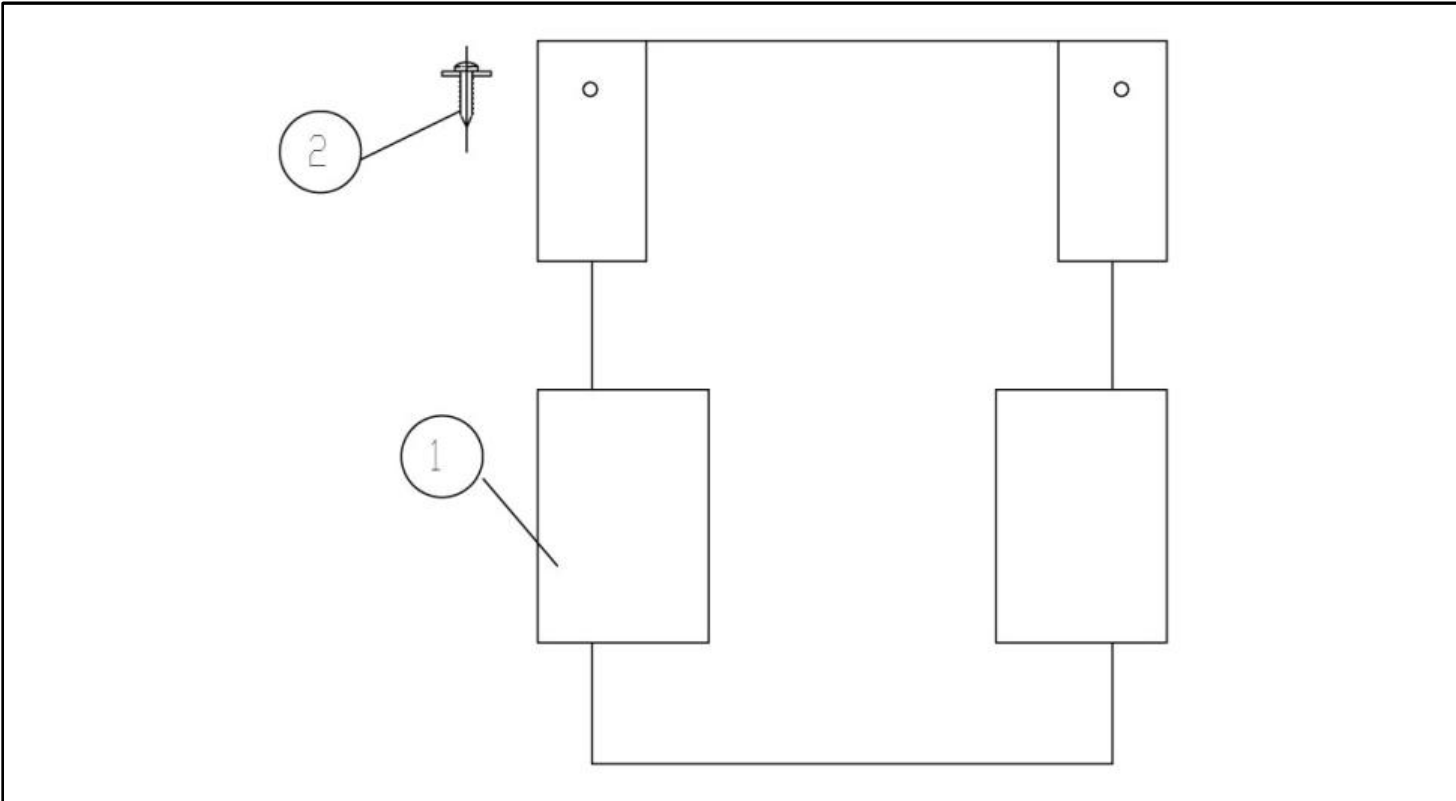

Breezy Style - Half-folding Backrest

Pos	Item number	Description	Comment
1	08103430011	Backrest Upholstery Nylon, Half-folding backrest, SW 380 mm, Black	
1	08103430012	Backrest Upholstery Nylon, Half-folding backrest, SW 405 mm, Black	
1	08103430013	Backrest Upholstery Nylon, Half-folding backrest, SW 430 mm, Black	
1	08103430014	Backrest Upholstery Nylon, Half-folding backrest, SW 455 mm, Black	
1	08103430015	Backrest Upholstery Nylon, Half-folding backrest, SW 480 mm, Black	
1	08103430016	Backrest Upholstery Nylon, Half-folding backrest, SW 520 mm, Black	
2	P04332-ET	Self tapping screw	20 pcs./pack