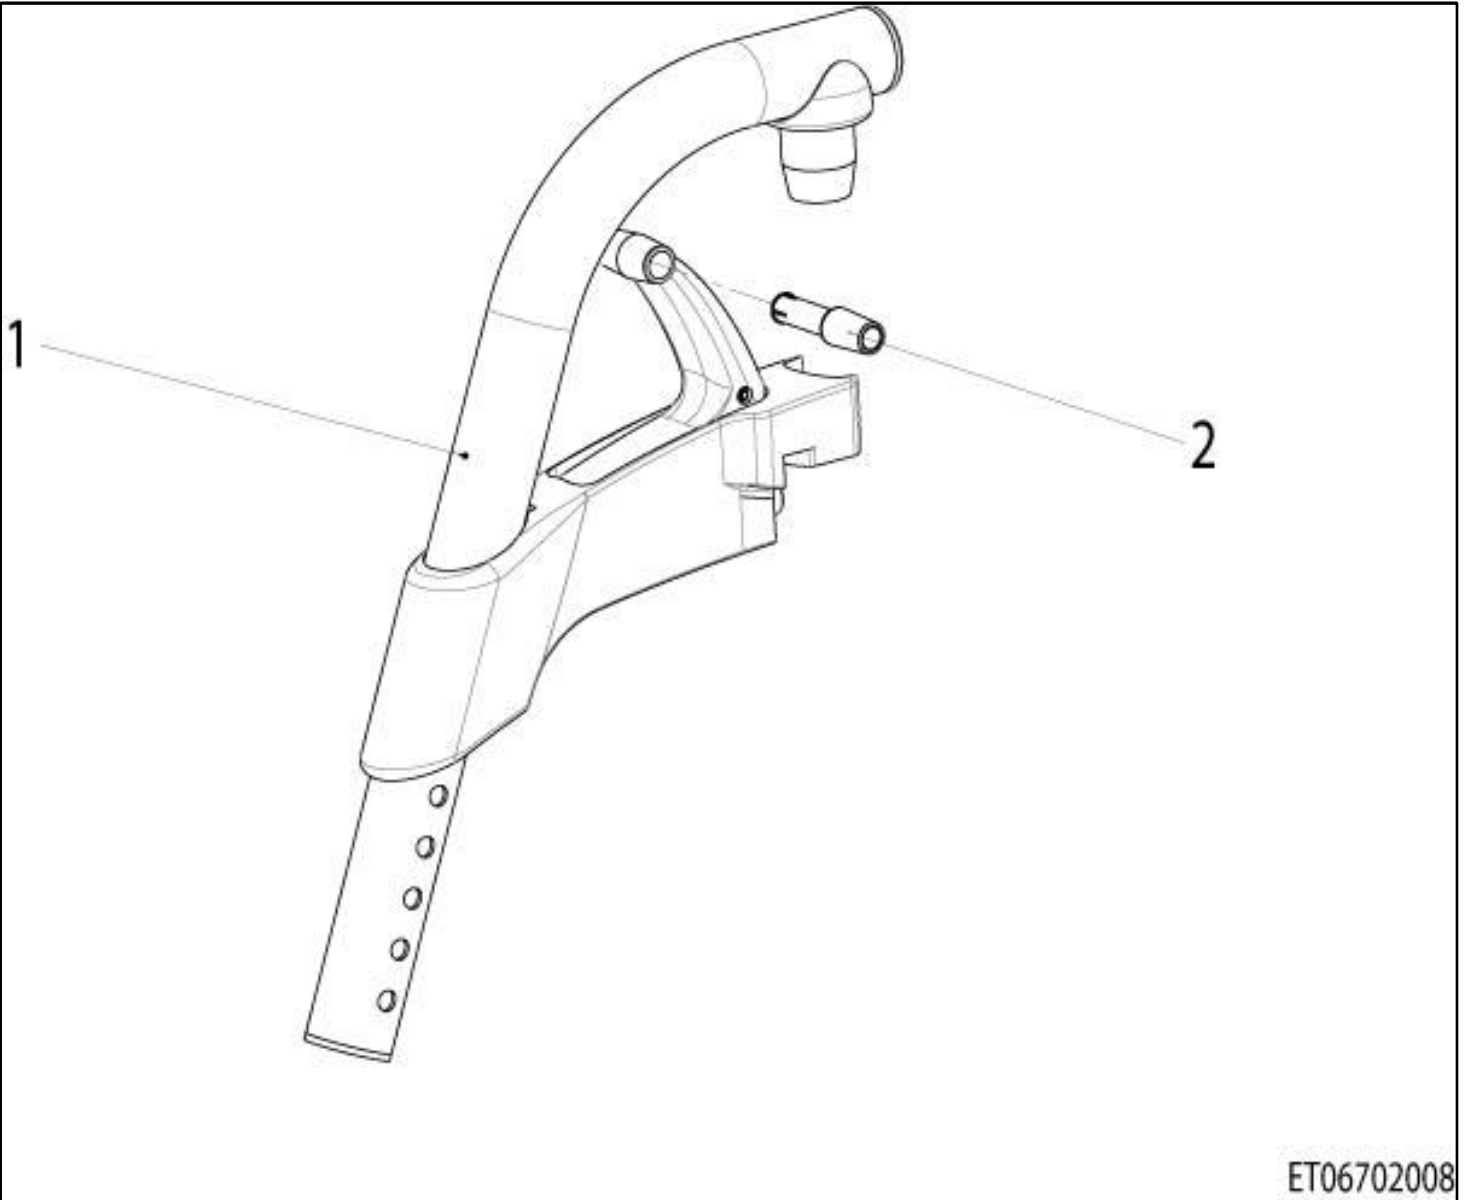

Breezy Style - Hanger Assy. 70°

ET06702008

Pos	Item number	Description	Comment
1	067207-060	Hanger assembly (w/o footplate) cpl. - brilliant silver	Pair
1	067207-061	Hanger assembly (w/o footplate) cpl. - brilliant silver	Lh
1	067207-062	Hanger assembly (w/o footplate) cpl. - brilliant silver	Rh
1	067207-080	Hanger assembly (w/o footplate) - brilliant red	Pair
1	067207-081	Hanger assembly (w/o footplate) - brilliant red	Lh
1	067207-082	Hanger assembly (w/o footplate) - brilliant red	Rh
1	067207-090	Hanger assembly (w/o footplate) - apple green	Pair
1	067207-091	Hanger cpl. (w/o footplate), apple green	Lh
1	067207-092	Hanger assembly (w/o footplate) - apple green	Rh
1	067207-110	Hanger assembly (w/o footplate) - blue	Pair