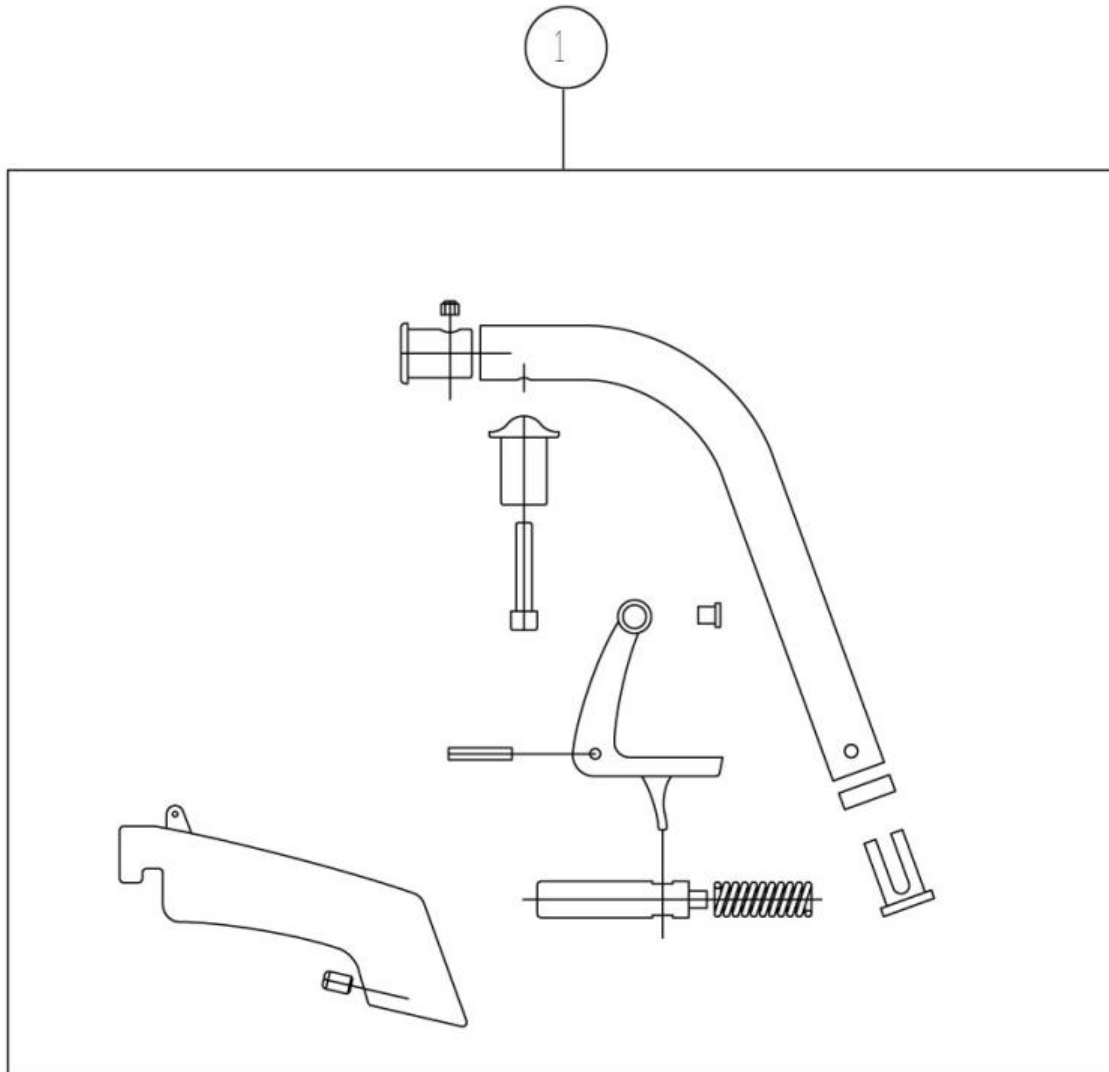

Breezy Style - Hanger, short

Pos	Item number	Description	Comment
1	C05346GS	Short Hanger ,pair, brilliant silver,cpl.	
1	C05346RB	Short Hanger ,pair, brilliant red, cpl.	
1	C05346VM	Short Hanger ,pair, apple green,cpl.	
1	C05346AM	Short Hanger ,pair, brilliant blue,cpl.	
-	06402207-ET	Handle	2 pcs./pack