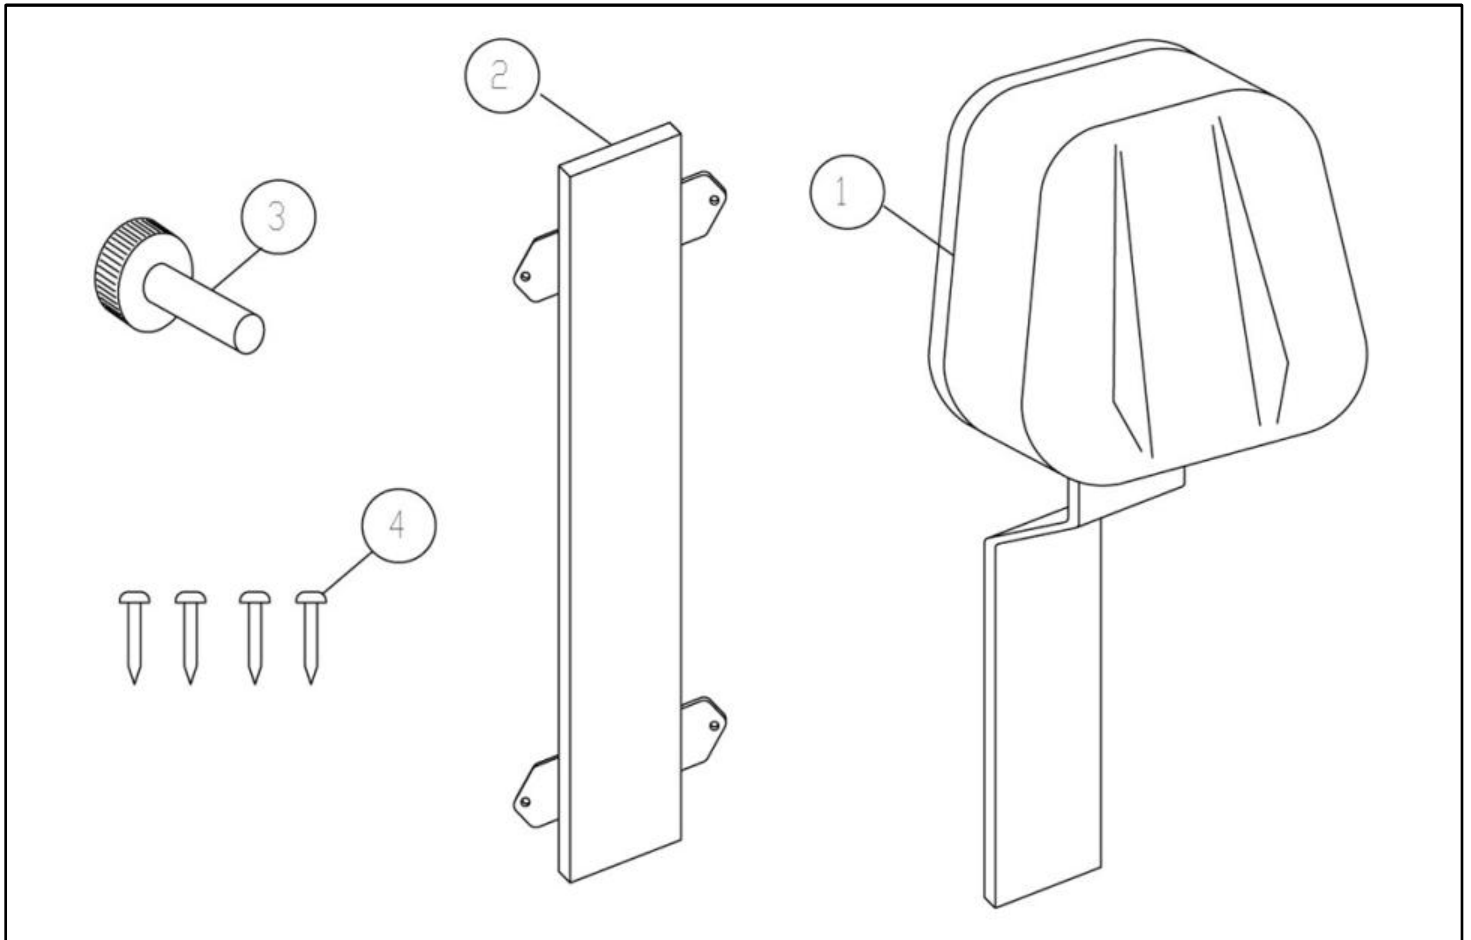

Breezy Style - Std. Head rest for anatomic backrest

Pos	Item number	Description	Comment
1-4	C02074	Standard headrest for anatomic backrest	
1	C02052	Headrest pad	
2	C01822N	Vertical arm support	
3	P01254	Screw knob M.8 x 35	
4	P04083	Screw