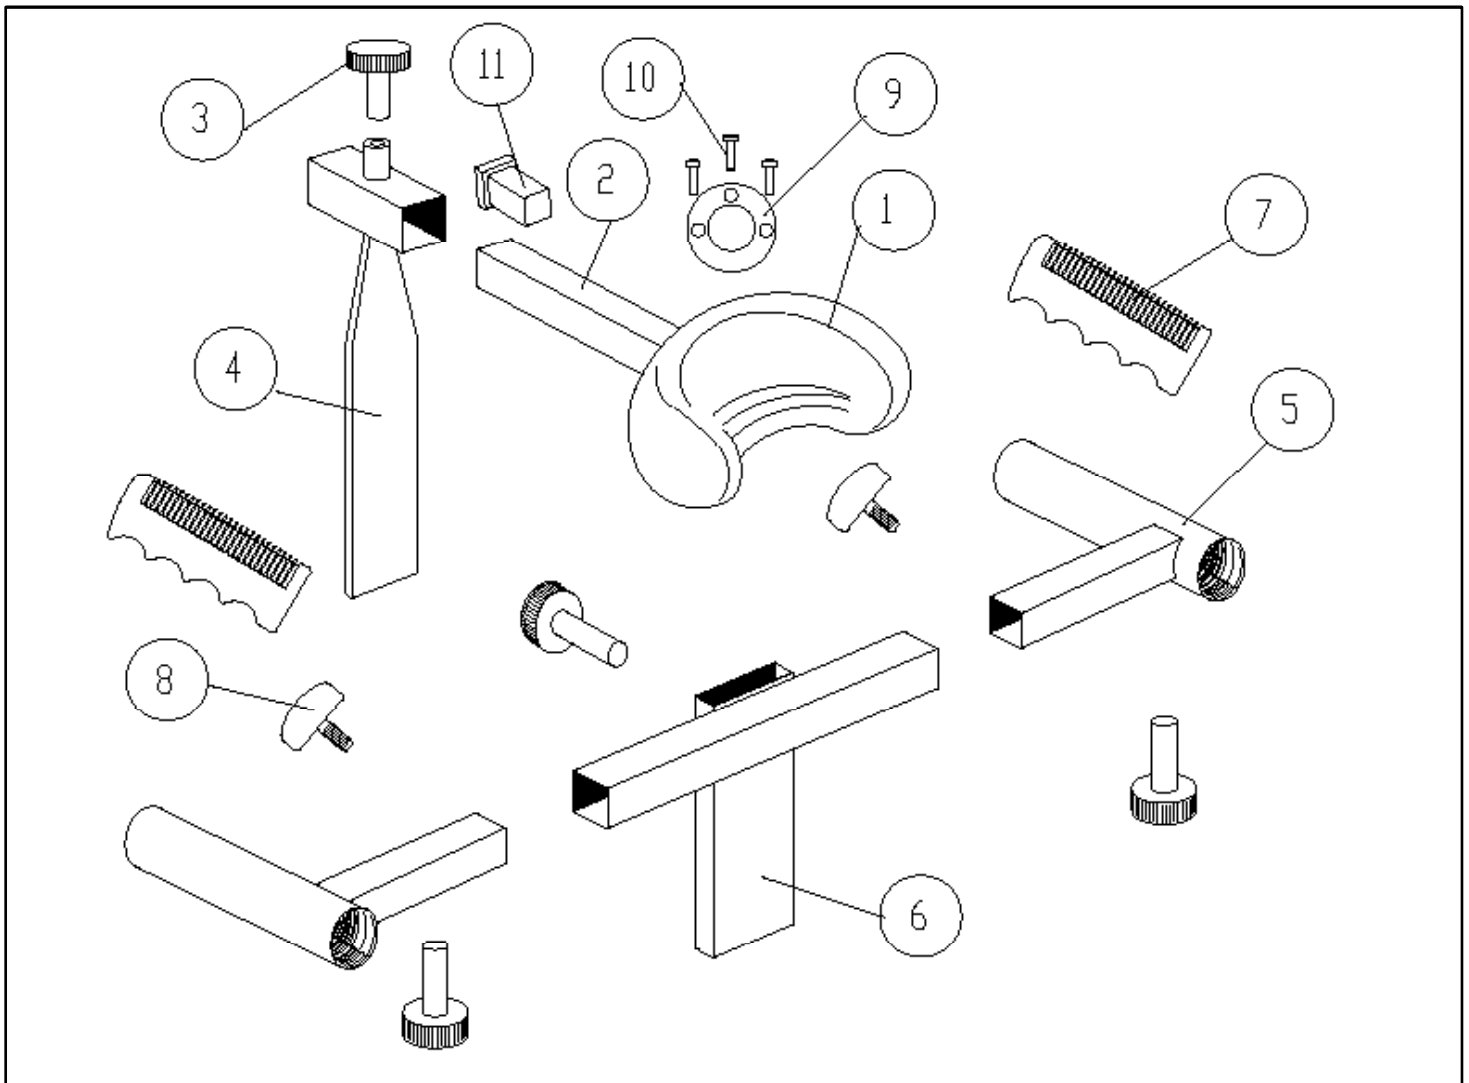

Breezy Style- Anatomic headrest

Pos	Item number	Description	Comment
1-11	C02073	Anatomic headrest	
1	C02071	Anatomic headrest pad PU-KO-6-S	
2	C01110	Adjustable support	
3	P01254	Screw knob M.8 x 35	
4	C01841N	Vertical arm support	
5	C01804N	Mounting arm RH	
5	C01805N	Mounting arm LH	
6	C01843N	Stiffener bar	
7	P01606	Hand grip	
8	P01604	Screw knob M.8 x 35	
9	P02097	cover ring	
10	P04212	Screw DIN 7985 M.5 x 20	
11	P01046	Square cap 12 x 12