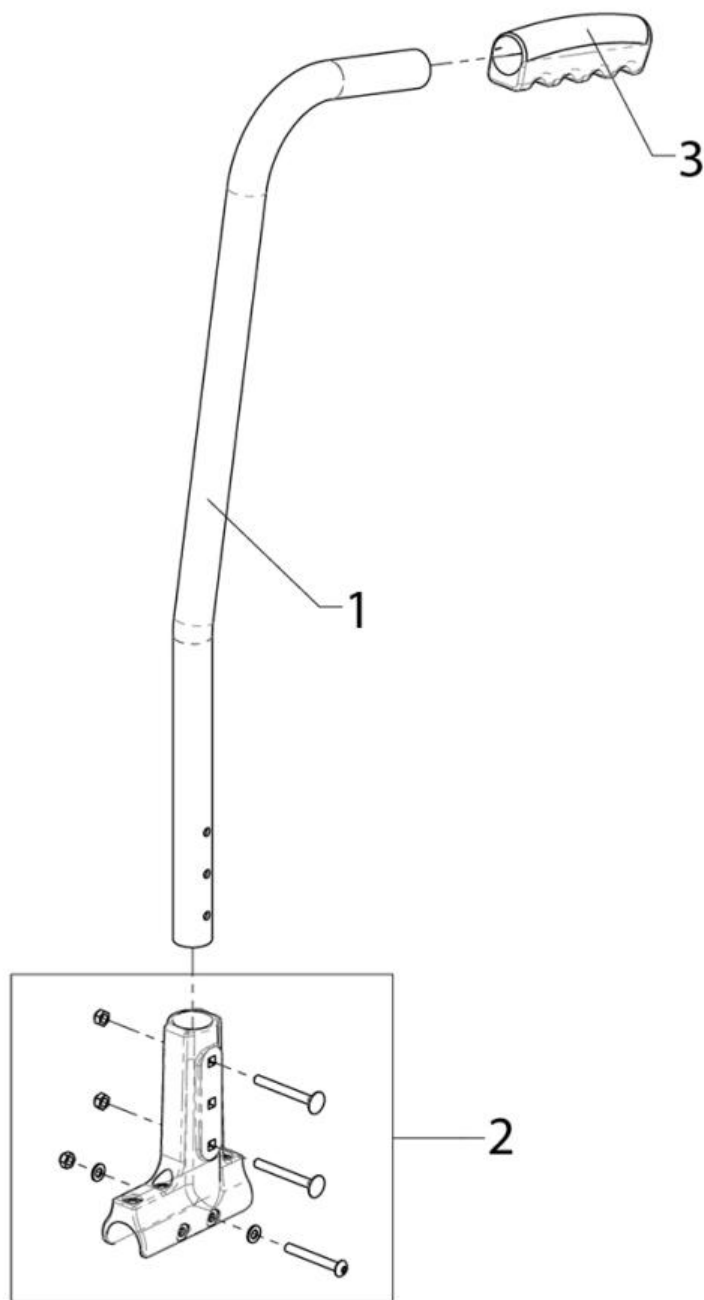

Breezy Style- Backtube STD.

Pos	Item number	Description	Comment
1-3	08003110001	Back tube, std. cpl. for back heights (400 - 425 - 500 mm)	Pair
1	08003100011	Back tube, standard for back heights (400 - 425 - 500 mm)	1 pcs./pack
2	08003101000	Backrest receiver Assy.	1 pcs./pack
3	P01024-001-ET	Handgrip	1 0 pcs./pack