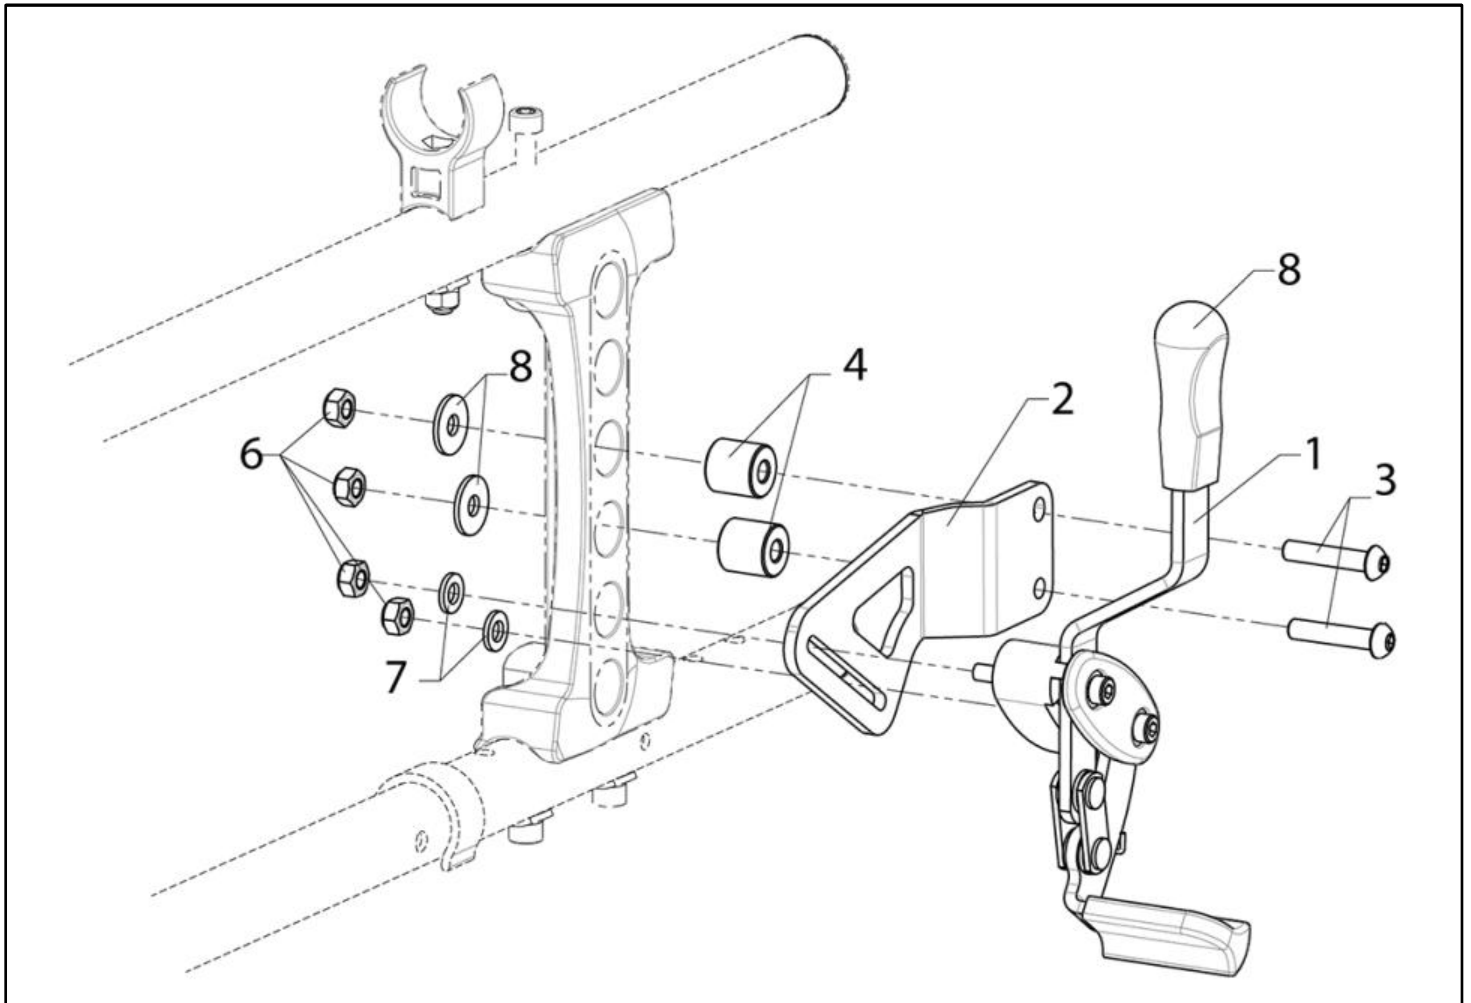

Breezy Style - Wheel Lock 12"wheel

Pos	Item number	Description	Comment
1-8	08006120000	Knee lever brake for 12 inch wheel cpl.	Pair
1-8	08006120001	Knee lever brake for 12 inch wheel cpl.	Lh
1-8	08006120002	Knee lever brake for 12 inch wheel cpl.	Rh
2	08006120060	12 inch Brake Supp..	Pair
4	08006121031	Bushing	20 pcs./pack
8	08006111040	Hand lever grip	10 pcs./pack
-	000861253	Extension for knee lever wheel lock, slip-on, swing-away	2 pcs./pack