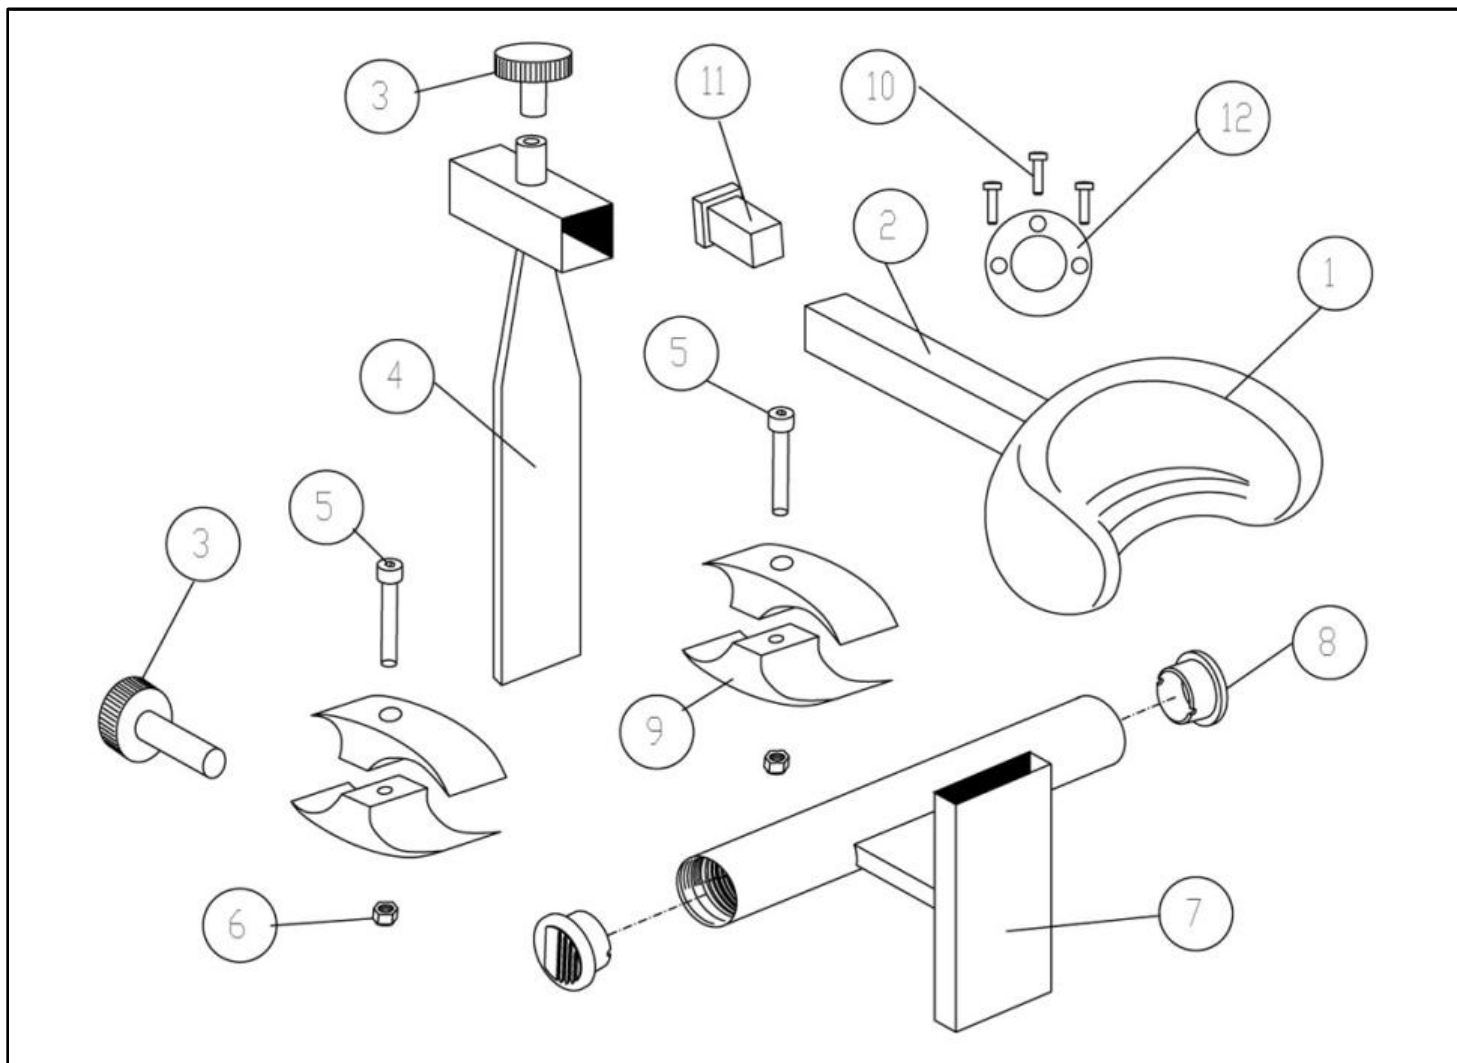

Breezy Style - Anatomic head rest for recliner backrest

Pos	Item number	Description	Comment
1-12	C02452	Anatomic headrest for reclining backrest	
1	C02071	Anatomic headrest pad	
2	C01110	Adjustable support	
3	P01254	Screw knob M.8 x 35	
4	C01841N	Vertical arm support	
5	P04216	Screw DIN 912 M.6 x 35	
6	P04013	Washer DIN 985 M.6	
7	C01763N	Central support	
8	P01031	Cap	
9	P11074	Brackets	
10	P04212	Screw DIN 7985 M.5 x 20	
11	P01046	Square cap 12 x 12	
12	P02097	cover ring