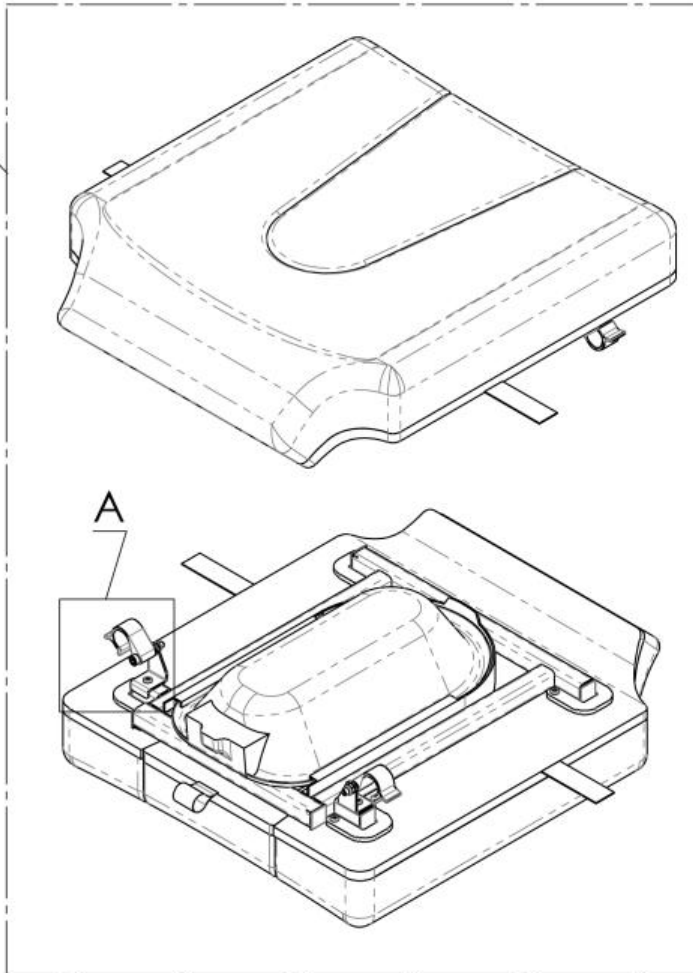

Breezy Style- Anatomic seat with toilet bucket

1-4

Pos	Item number	Description	Comment
1-4	08102600002	Anatomic seat with commode pan, SW 380 mm (incl. mounting accessories)	
1-4	08102600003	Anatomic seat with commode pan, SW 405 mm (incl. mounting accessories)	
1-4	08102600004	Anatomic seat with commode pan, SW 43 mm (incl. mounting accessories)	
1-4	08102600005	Anatomic seat with commode pan, SW 455 mm (incl. mounting accessories)