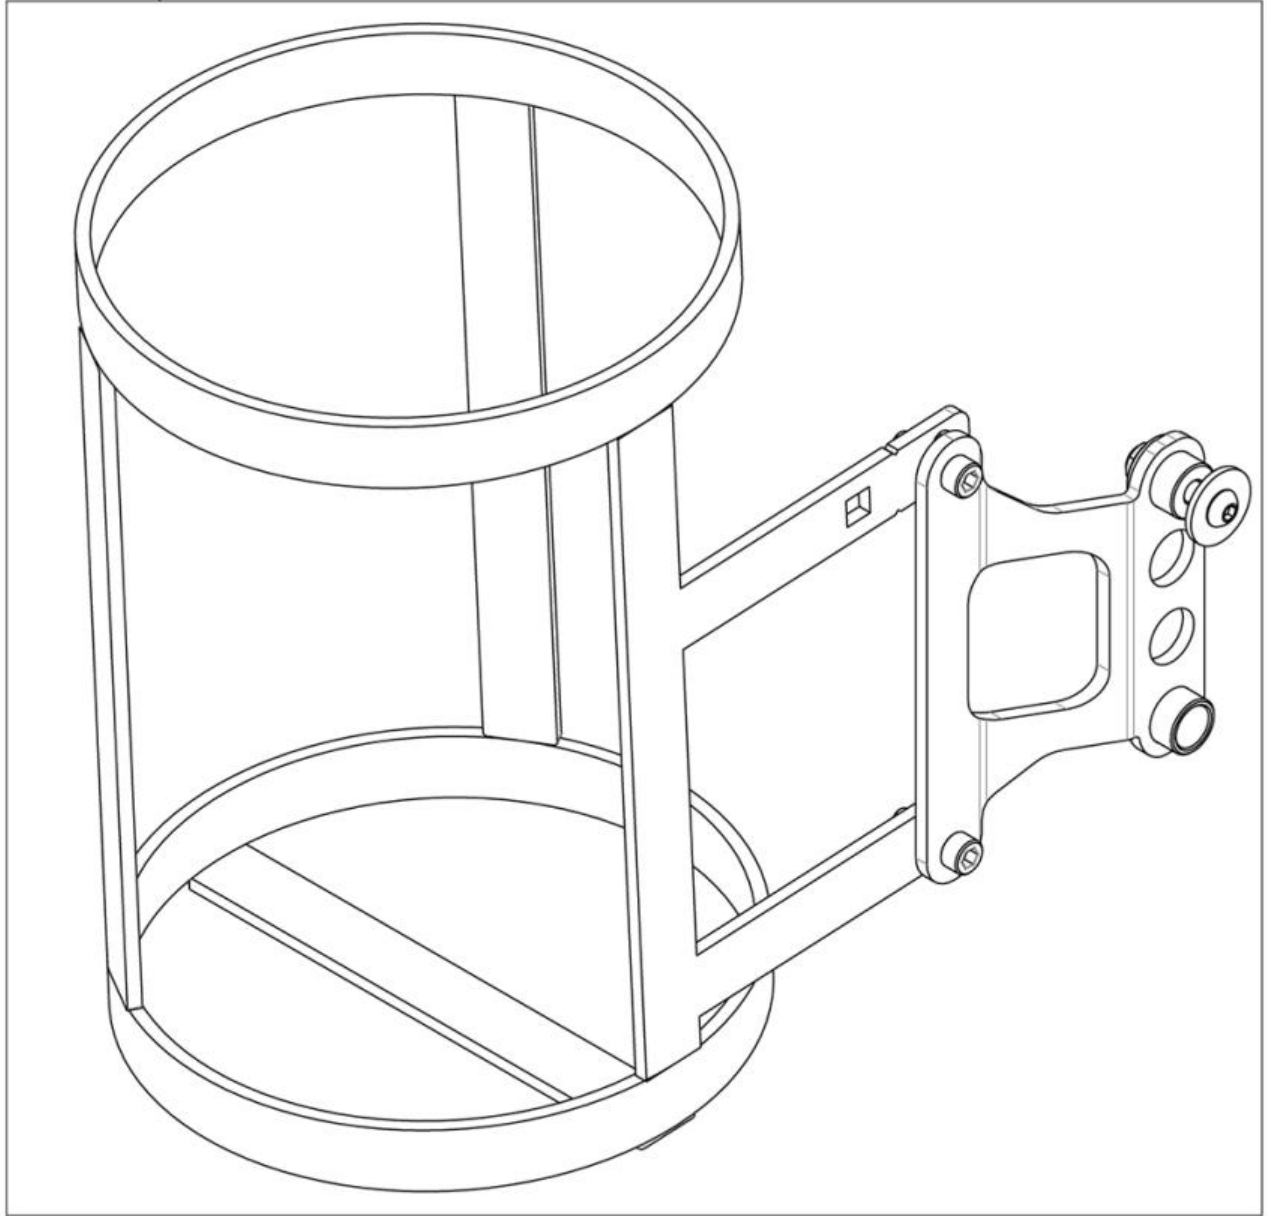

Breezy Style - Tank holder assy

1

Pos	Item number	Description	Comment
1	08009150000	Tank holder cpl