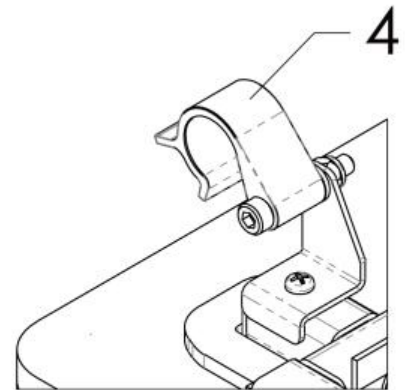

Breezy Style- Anatomic seat with toilet bucket

1-4

Pos	Item number	Description	Comment
1-4	08102600002	Anatomic seat with commode pan, SW 380 mm (incl. mounting accessories)	
1-4	08102600003	Anatomic seat with commode pan, SW 405 mm (incl. mounting accessories)	
1-4	08102600004	Anatomic seat with commode pan, SW 43 mm (incl. mounting accessories)	
1-4	08102600005	Anatomic seat with commode pan, SW 455 mm (incl. mounting accessories)