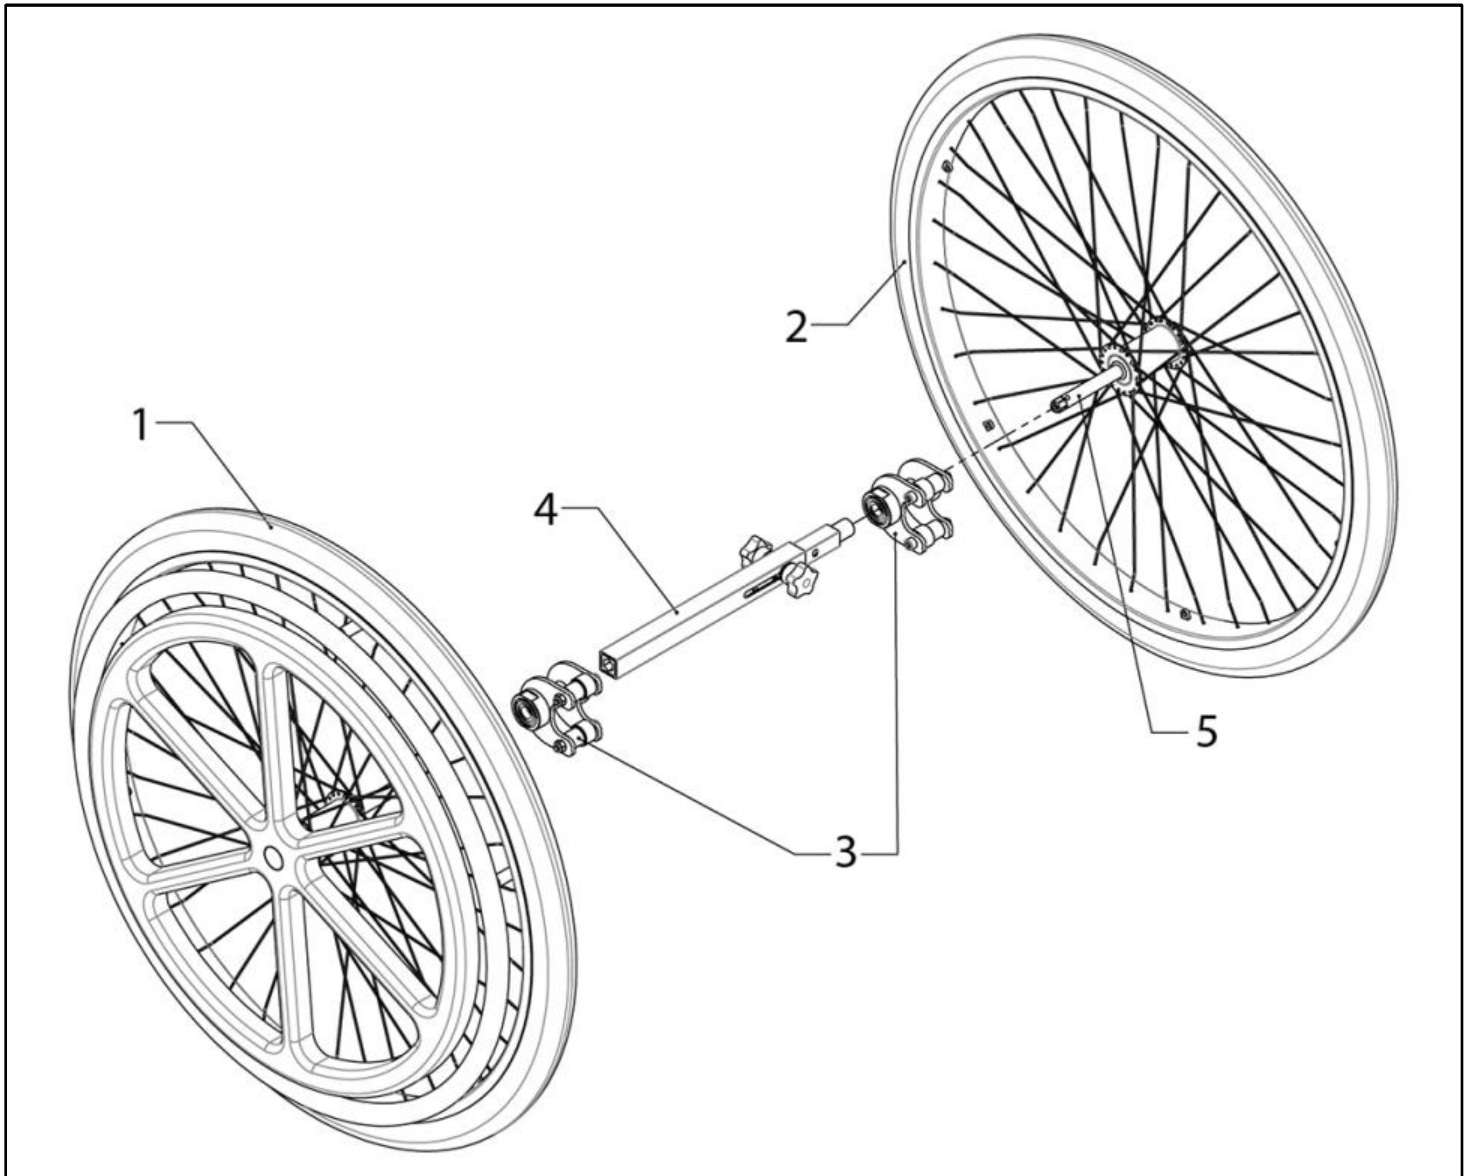

Breezy Style - One Arm Drive

Pos	Item number	Description	Comment
1,2,3	08009300000	Hemiplegic cpl.	Unit
1	08007001001	Rear wheel, one-hand operation, 36 spokes, cross-spoked, left actuation (Drive Wheel)	Quick release axle inclusive
2	08007001002	Rear wheel, one-hand operation, 36 spokes, cross-spoked, right actuation (Drive Wheel)	Quick release axle inclusive
3	08009302000	Hemiplegic Support cpl.	Unit
4	08009301001	Hemiplegic Telescopic cpl. (SW 380 to 480 mm)	Unit
4	08009301002	Hemiplegic Telescopic cpl. (SW 520 mm)	Unit