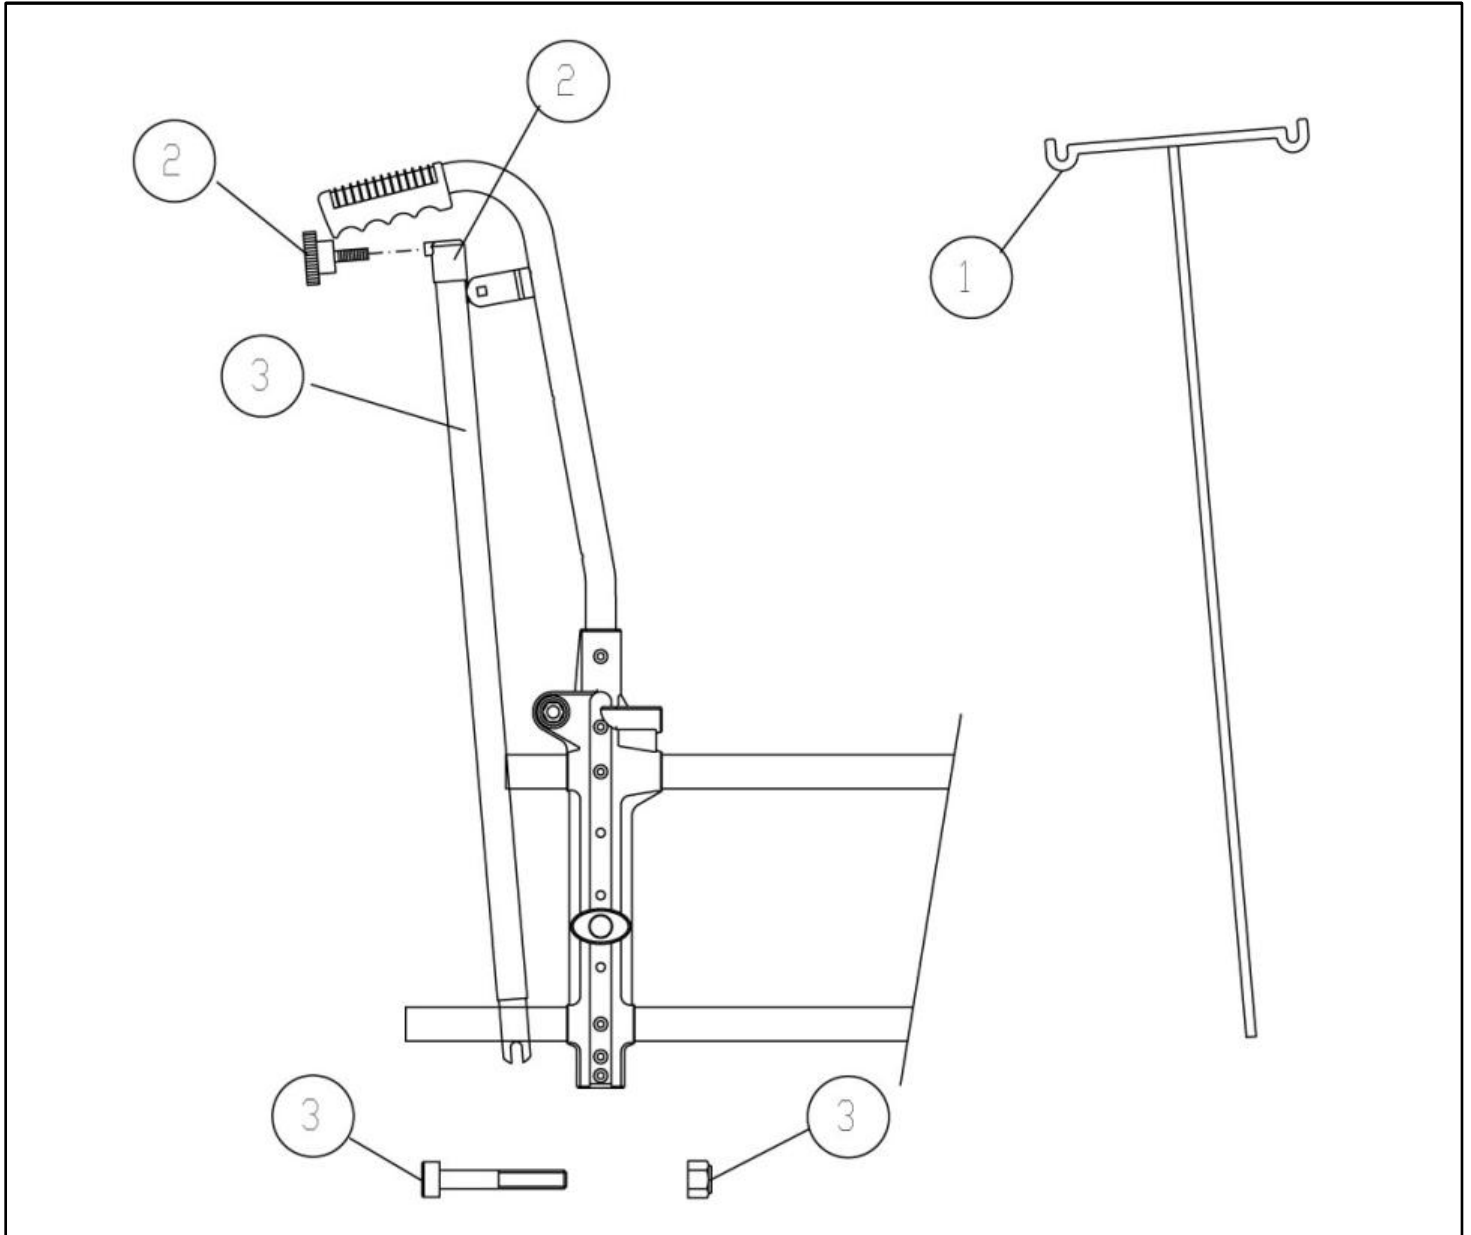

Breezy Style - Adjustable Dropper Assy

Pos	Item number	Description	Comment
1	C08061	Bar for dropper support	
2	C04085	Dropper support upper kit guide	
3	C04086	Dropper support tube