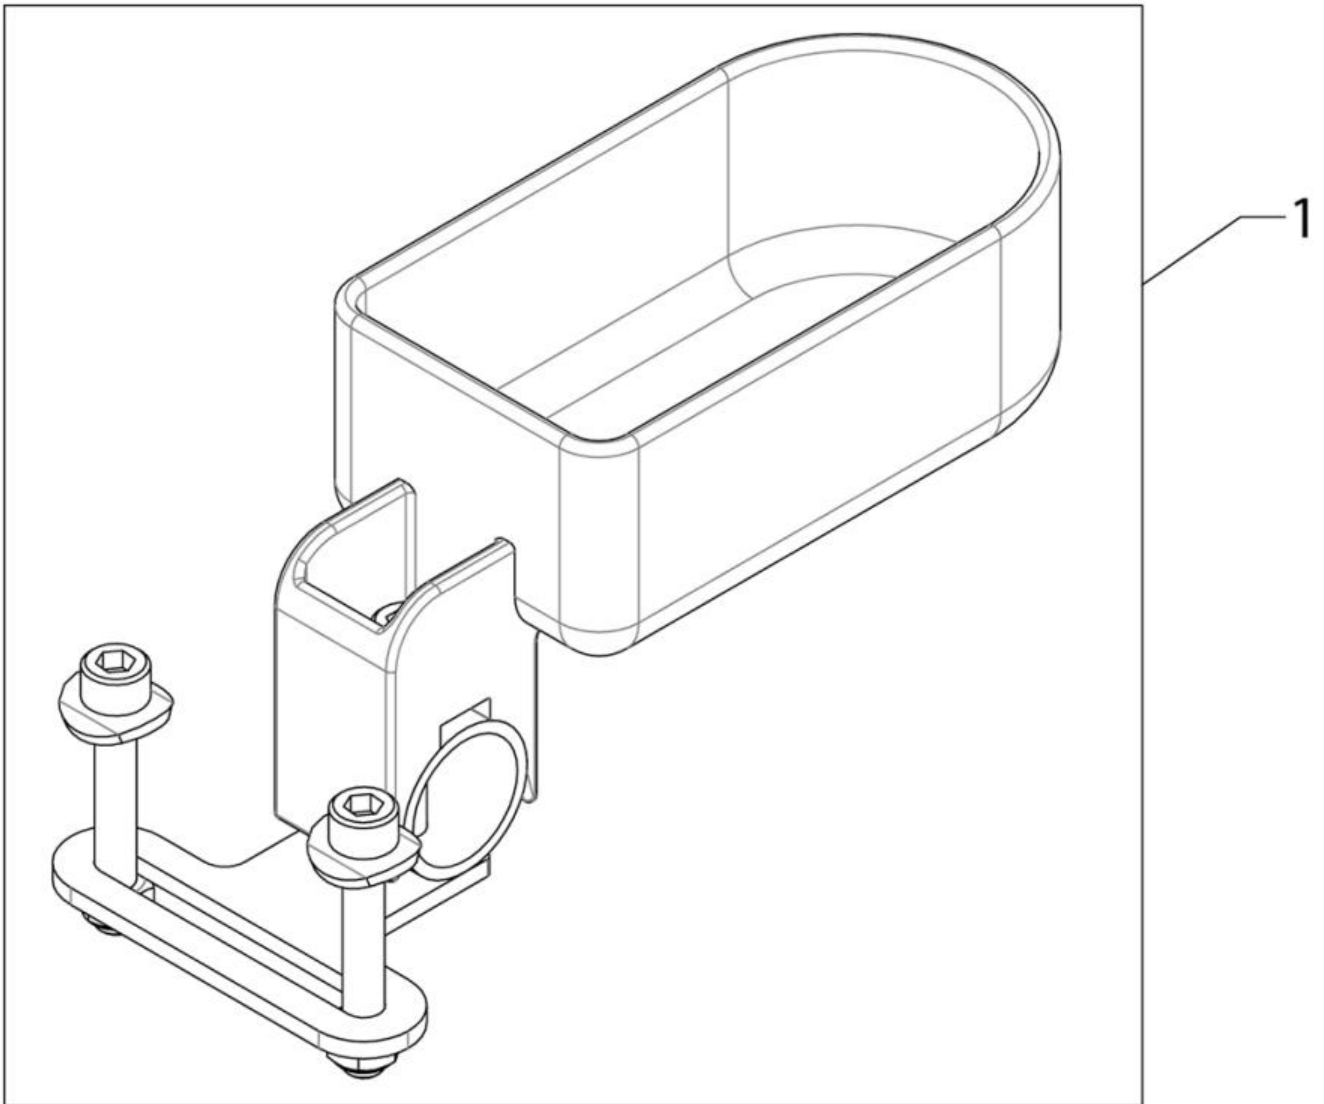

Breezy Style - Crutch holder assy

Pos	Item number	Description	Comment
1	08009400000	Crutch holder, support with velcro	
-	000815123-ET	Velcro loop	5 pcs./pack