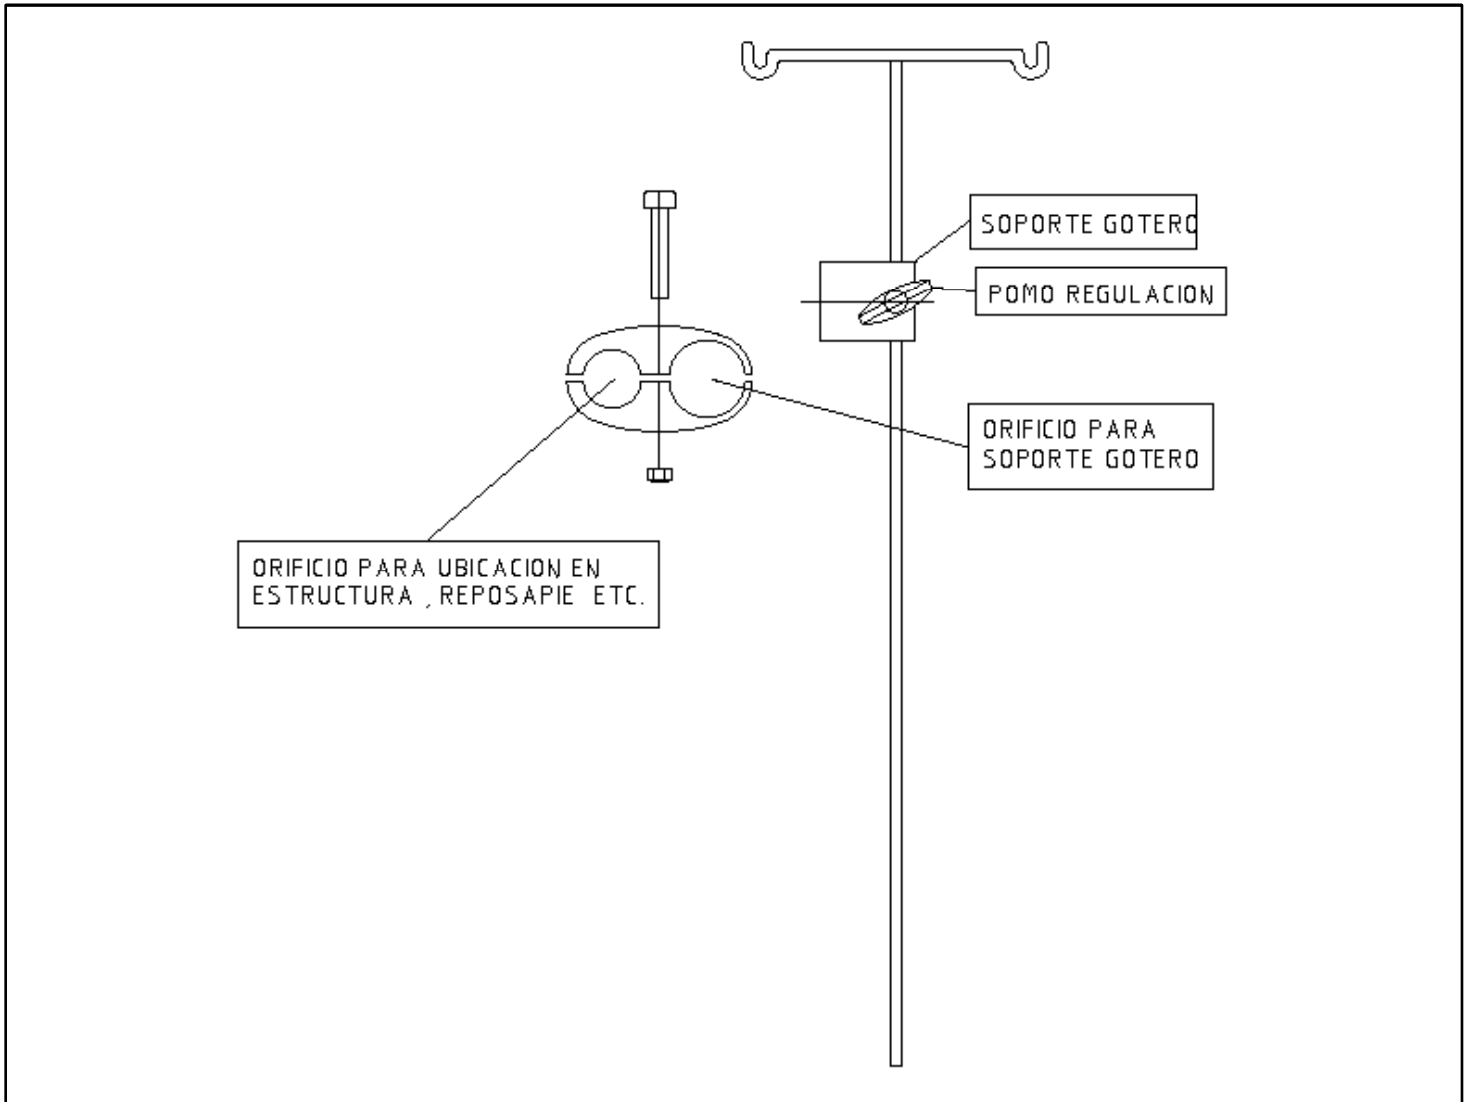

Breezy Style - Multiposition Dropper Assy

Pos	Item number	Description	Comment
s/n	C04106	Drip bag support kit