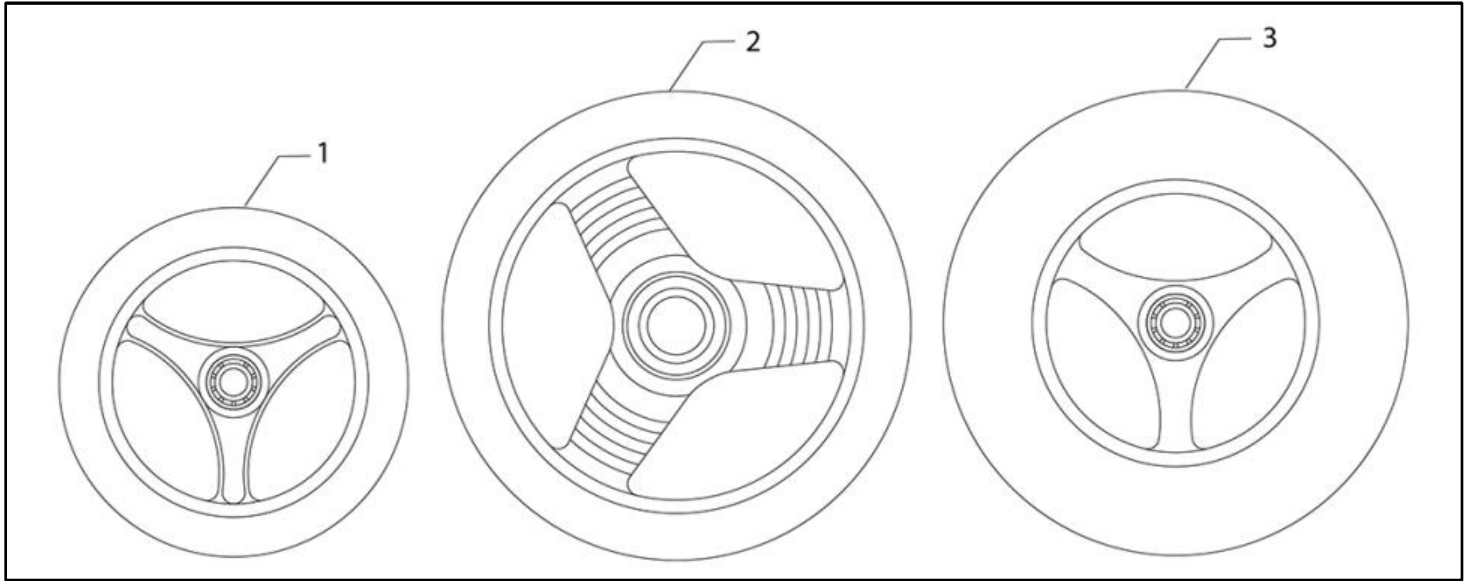

Breezy Style - Castor Wheel

Pos	Item number	Description	Comment
1	C06124	6" solid castor with axle cpl.	
2	C06057	8" x 1" solid castor, 3 spokes, with axle cpl.	
-	C06127	Castor, 8 inch x 1 inch, solid, 5 spokes, with axle cpl. (PU)	
3	C06281	Castor, 8 inch x 50 mm, solid, with axle cpl.	
-	C06005	Castor, 8 inch x 50 mm, solid, with axle	
-	P09023	8" Grey tire	
-	P09024	Inner tube, 8 inch