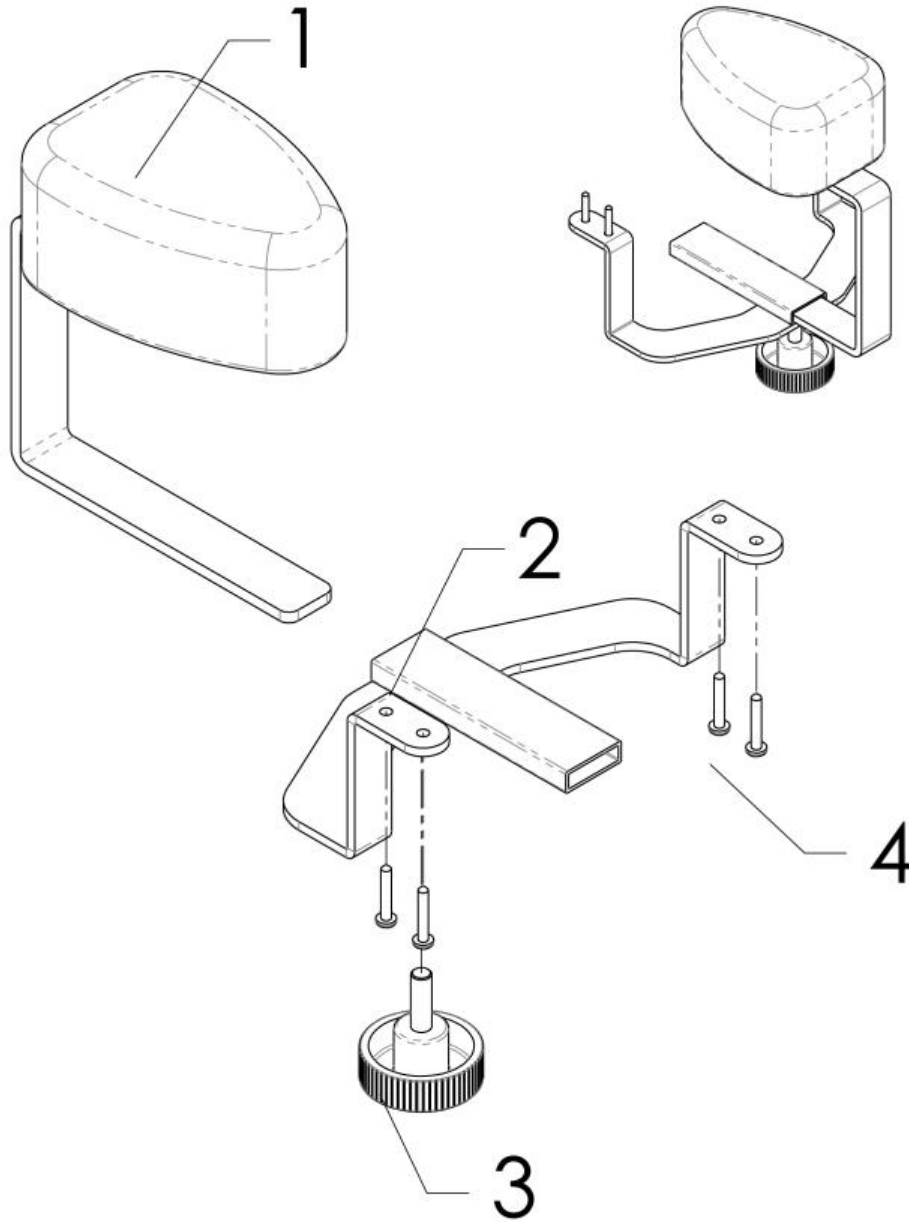

Breezy Style- Abduction pommel

Pos	Item number	Description	Comment
1-4	08202520000	Abduction pommel assy.	
1	C02069	Adj. Separating Wedge Assy.	
2	08202521000	Abduction pommel support guide	
3	P01254-ET	SM Knob M8X25	Pair
4	P04058-ET	Screw PHSC RA-81 Ø4x25 ZN	20 pcs./pack