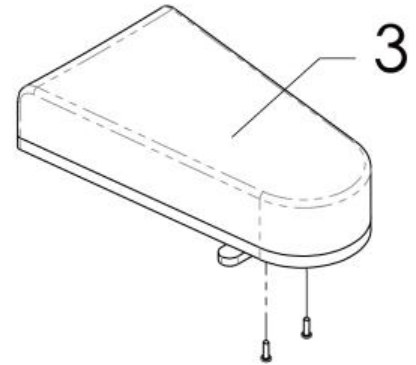

Breezy Style- Anatomic seat with toilet bucket

1-4

Pos	Item number	Description	Comment
1-4	08102600002	Anatomic seat with commode pan, SW 380 mm (incl. mounting accessories)	
1-4	08102600003	Anatomic seat with commode pan, SW 405 mm (incl. mounting accessories)	
1-4	08102600004	Anatomic seat with commode pan, SW 43 mm (incl. mounting accessories)	
1-4	08102600005	Anatomic seat with commode pan, SW 455 mm (incl. mounting accessories)