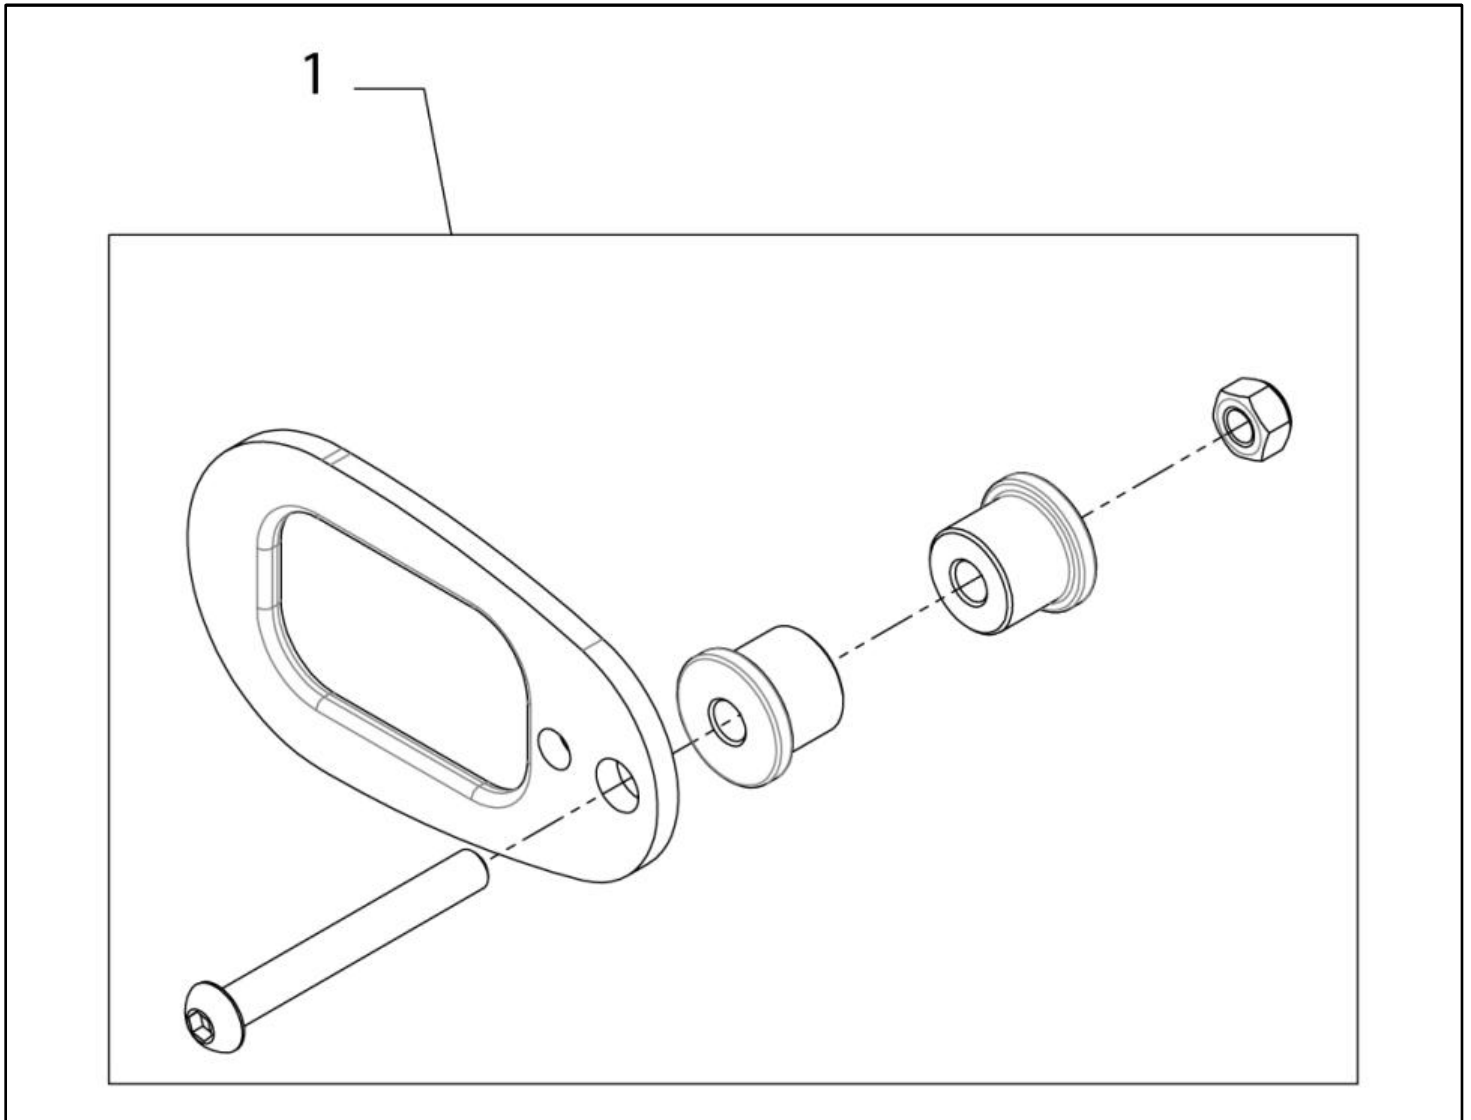

Breezy Style - Crash-test brackets assembly

Pos	Item number	Description	Comment
1	08009310000	Transport tie down cpl.	Par