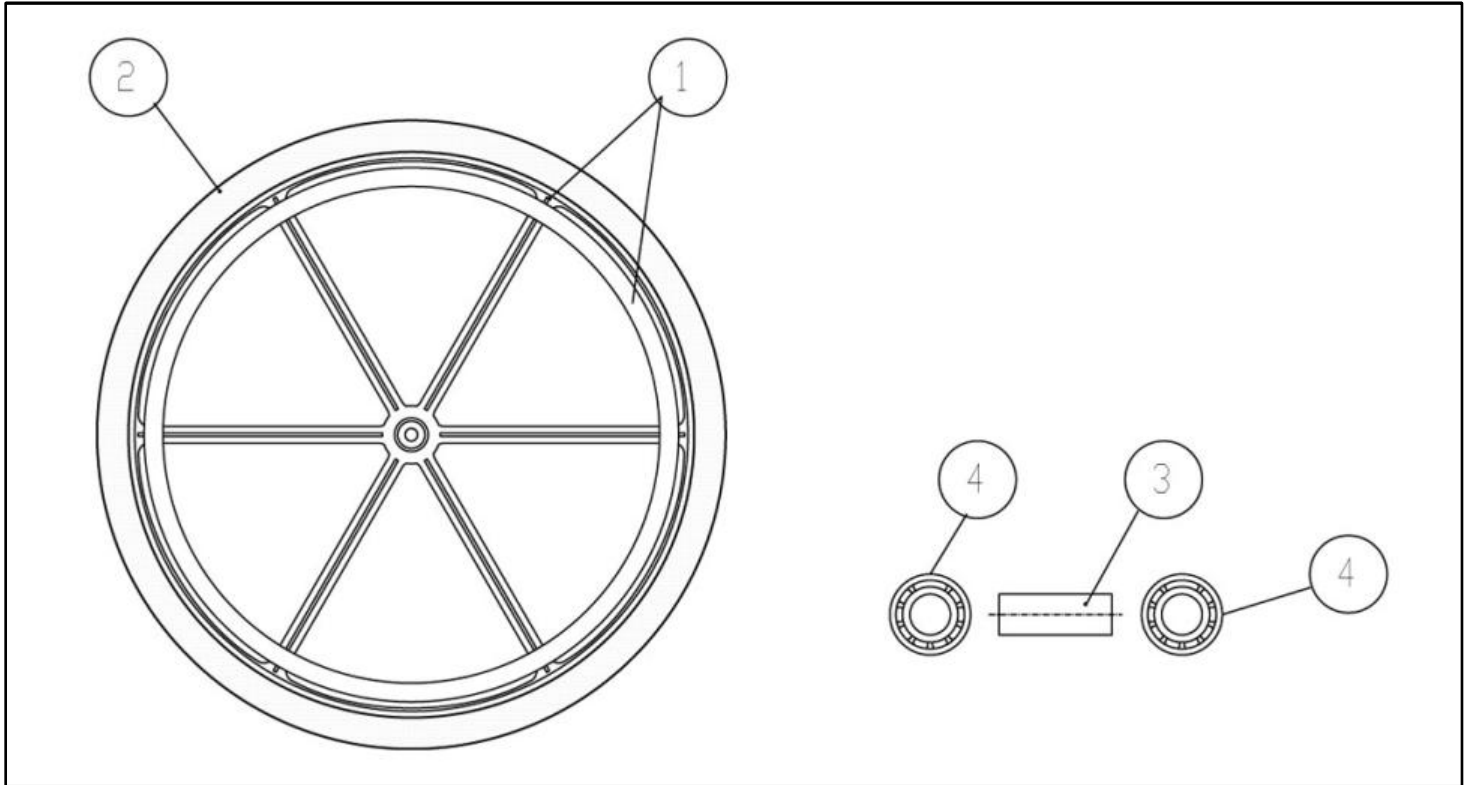

Breezy Style - 24" Solid sport wheel

Breezy Style - 24" Solid sport wheel

Pos	Item number	Description	Comment
s/n	C06219	24" Sport Wheel assy.	
1	C06753	Composite rim (hamdring included)	
2	P09070	External Solid tyre	
3	P03083	Bushing	
4	P10011	Bearing 6001zz 28x12x8	
5	C06752	Qick Relase axle (only for Sport option)	
-	08007111000	Axle adapter washer	20 pcs./pack