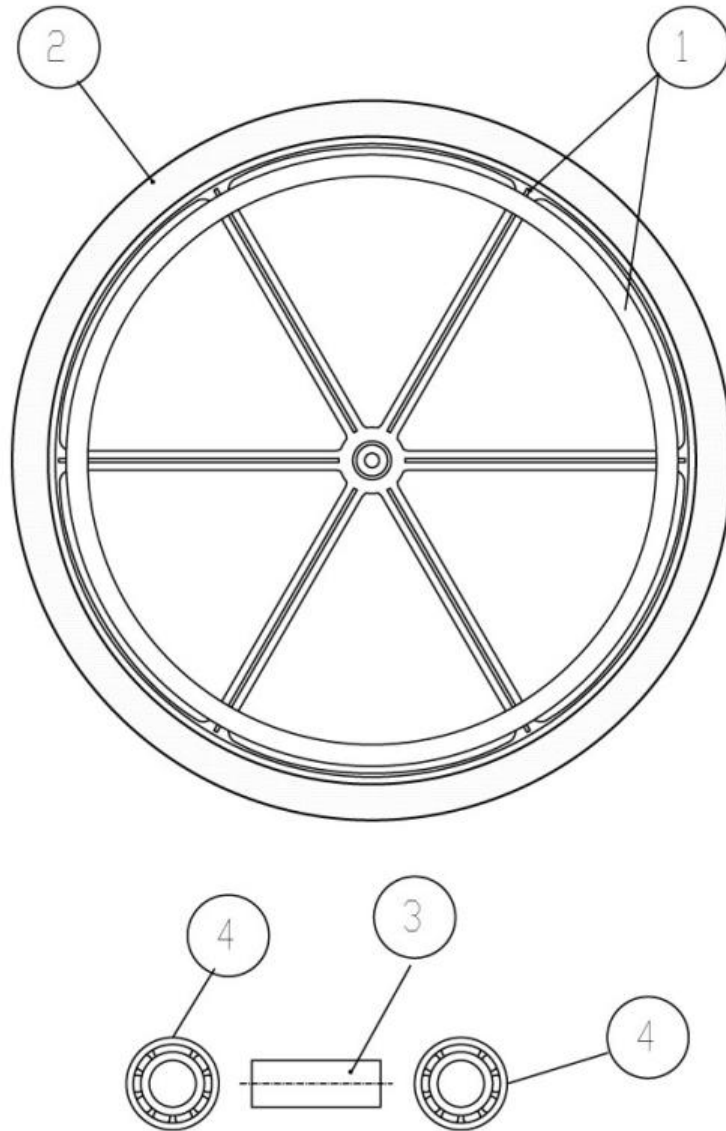

Breezy Style - 24" Pneumatic Sport Wheel

Pos	Item number	Description	Comment
s/n	C06221	24" Sport Wheel assy.	
1	C06753	Composite rim (hamdring included)	
2	P09004	Inner tube	
2	P09005	Pneumatic Tyre	
3	P03083	Bushing	
4	P10011	Bearing 6001zz 28x12x8	
5	C06752	Quick Release axle (only for Sport option)	
-	08007111000	Axle adapter washer	20 pcs./pack