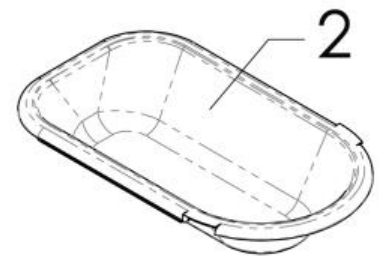

Breezy Style- Anatomic seat with toilet bucket

1-4

Pos	Item number	Description	Comment
1-4	08102600002	Anatomic seat with commode pan, SW 380 mm (incl. mounting accessories)	
1-4	08102600003	Anatomic seat with commode pan, SW 405 mm (incl. mounting accessories)	
1-4	08102600004	Anatomic seat with commode pan, SW 43 mm (incl. mounting accessories)	
1-4	08102600005	Anatomic seat with commode pan, SW 455 mm (incl. mounting accessories)