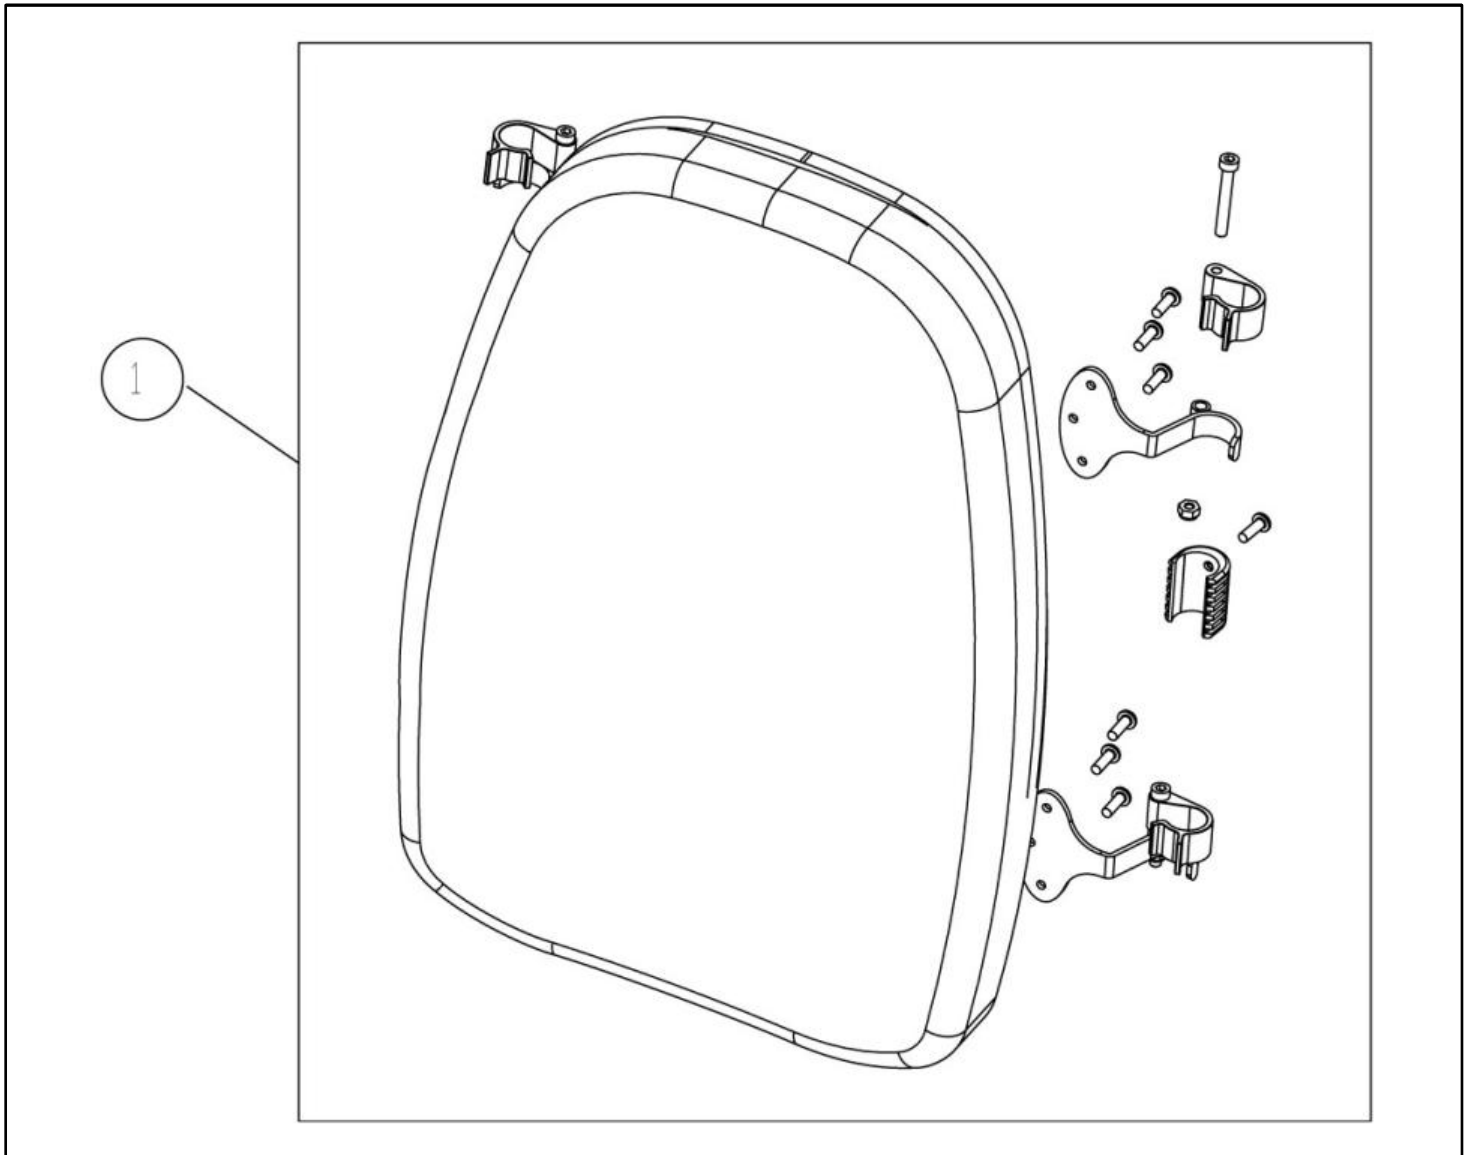

Breezy Style - Anatomic Backrest

Pos	Item number	Description	Comment
1	08103500002	Anatomic backrest, 380 mm	
1	08103500003	Anatomic backrest, 405 mm	
1	08103500004	Anatomic backrest, 430 mm	
1	08103500005	Anatomic backrest, 455 mm	
1	08103500006	Anatomic backrest, 480 mm	
1	08103500008	Anatomic backrest, 520 mm