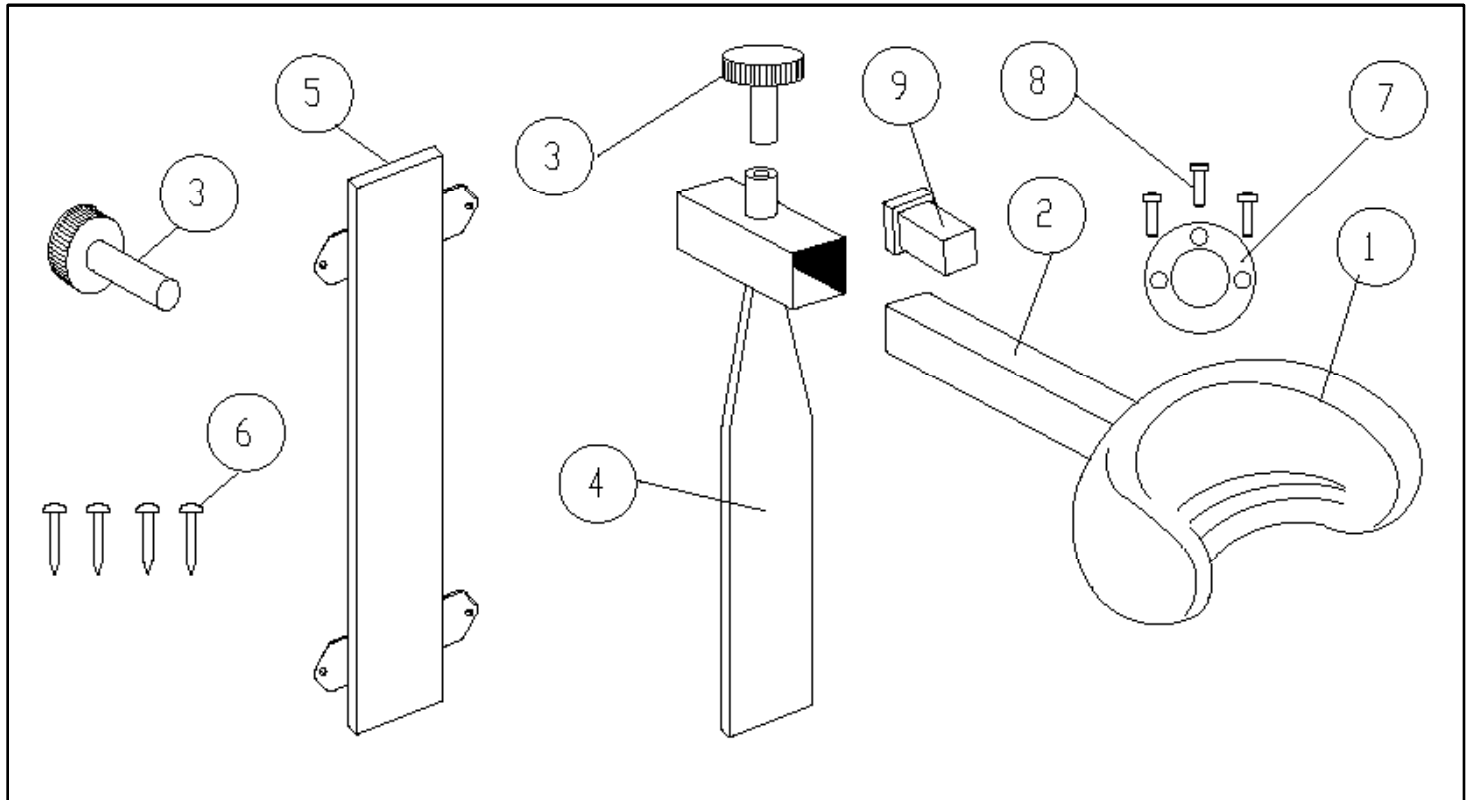

Breezy Style - Anatomical Head rest for anatomical backrest

Pos	Item number	Description	Comment
1-9	C02075	Anatomic headrest for anatomical backrest	
1	C02071	Anatomic headrest pad PU-KO-6-S	
2	C01110	Adjustable support	
3	P01254	Screw knob M.8 x 35	
4	C01841N	Vertical arm support	
5	C01822N	Vertical arm support	
6	P04059	Stiffener bar	
7	P02097	Hand grip	
8	P04212	Screw knob M.8 x 16	
9	P01046	Cover ring