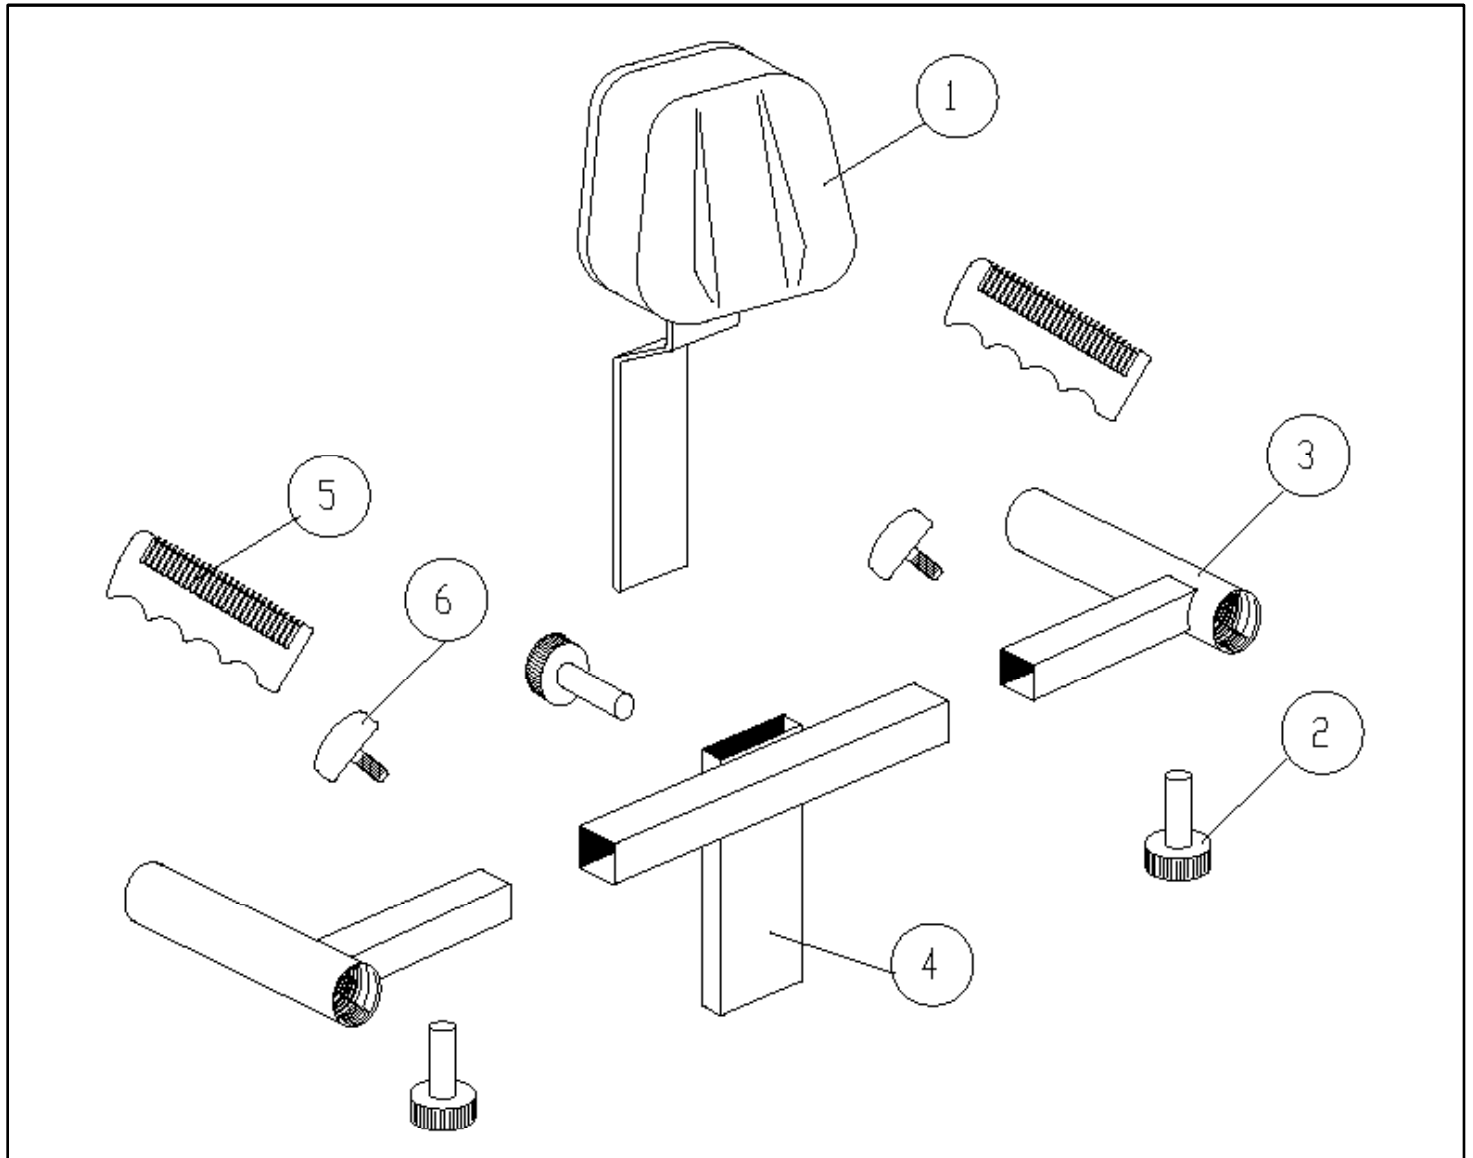

Breezy Style - Std. Head rest

Pos	Item number	Description	Comment
1-6	C02072	Standard headrest	
1	C02052	Headrest pad	
2	P01254	Screw knob M.8 x 35	
3	C01804N	Mounting arm RH	
3	C01805N	Mounting arm LH	
4	C01843N	Stiffener bar	
5	P01606	Handgrip	
6	P01604	Screw knob M.8 x 16