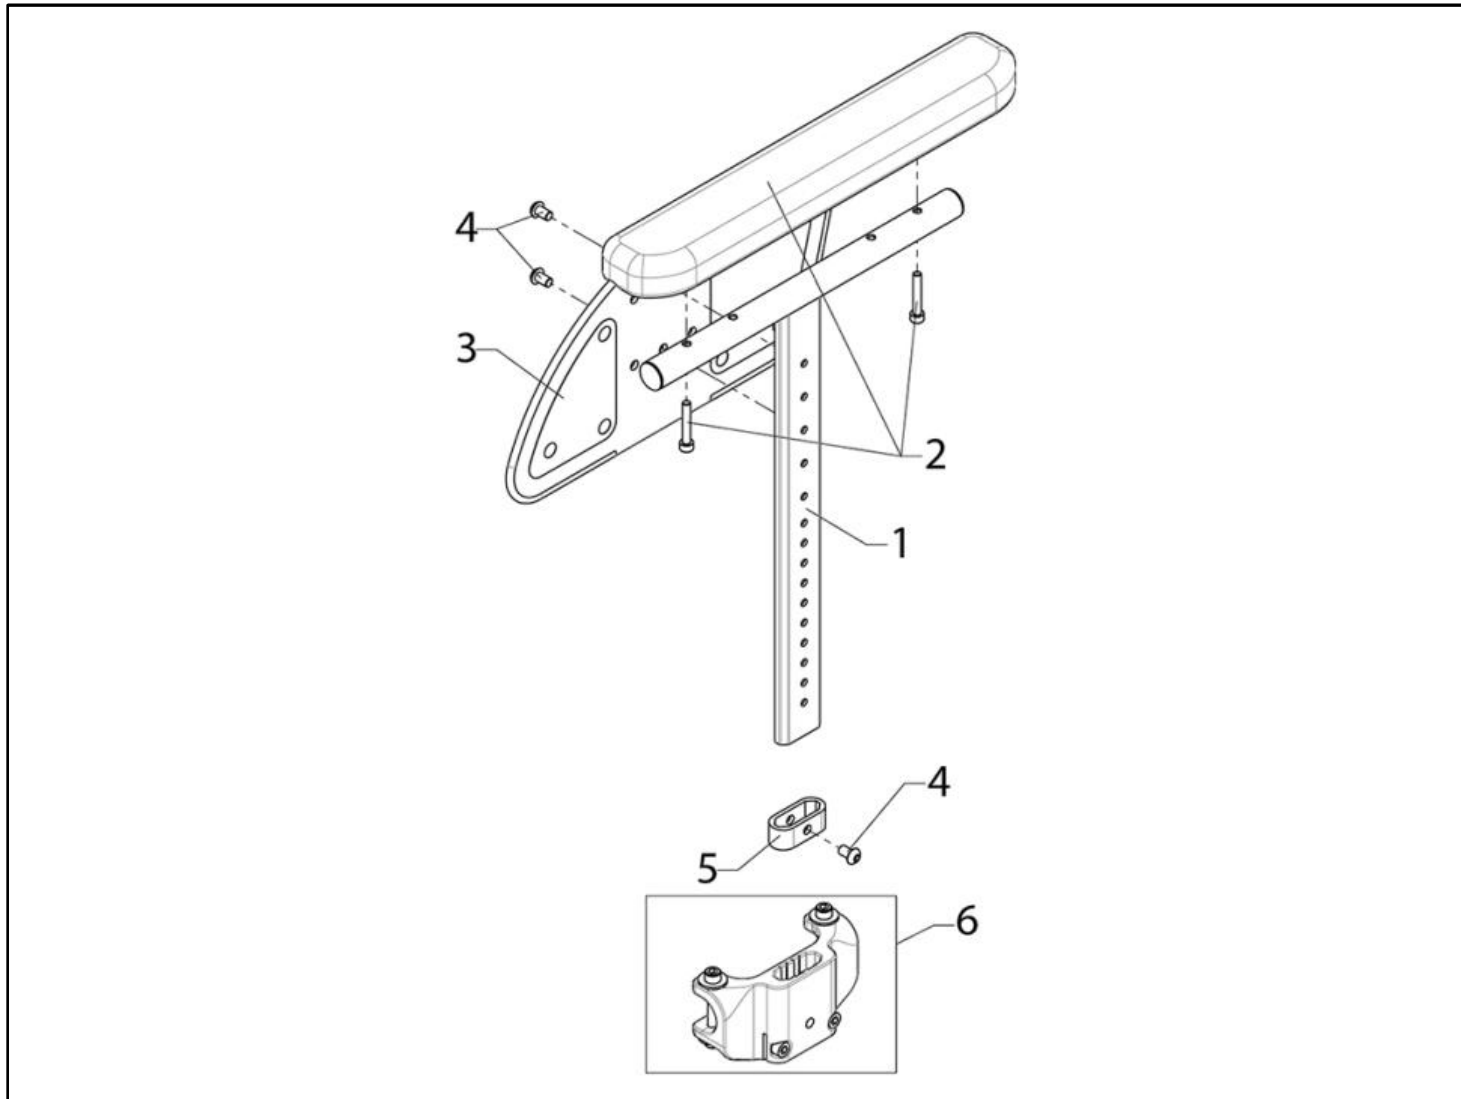

Breezy Style - Single post Armrest

Pos	Item number	Description	Comment
1-5	067870-000	Single post sideguard, depth- and height-adjustable	Pair
1-5	067870-001	Single post sideguard, depth- and height-adjustable	Lh.
1-5	067870-002	Single post sideguard, depth- and height-adjustable	Rh.
2	067925	Armpad cpl. with mounting accessories	Unit (Valid for LH & RH)
6	067881	Single post sideguard, depth- and height-adjustable	Unit (Valid for LH & RH)