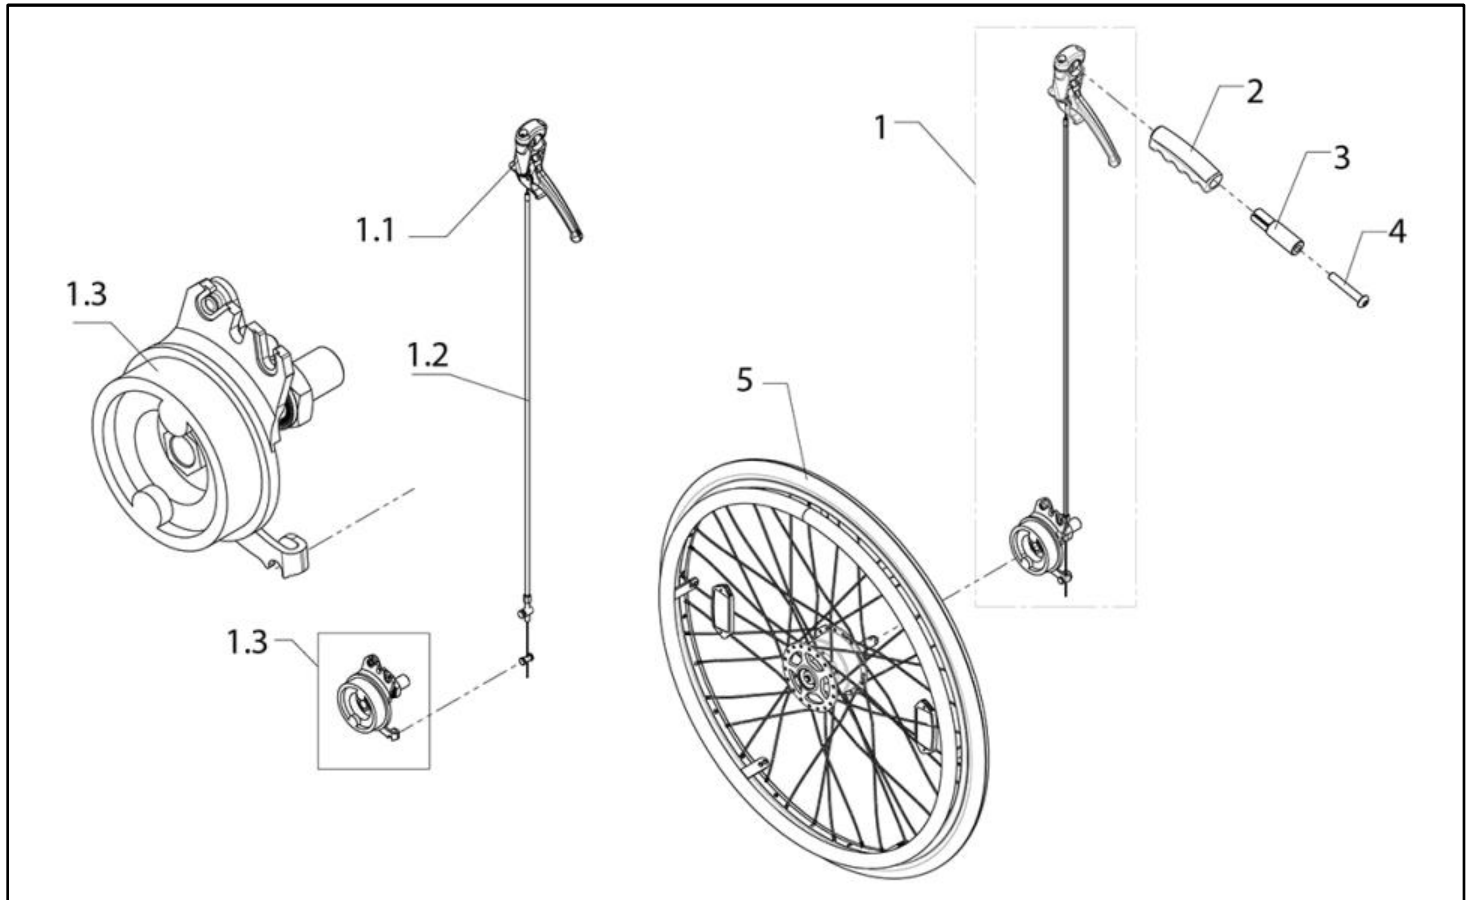

Breezy Style - Drum brakes

Pos	Item number	Description	Comment
1	08006131001	Drum brake Joint	Unit
1	08006131002	Drum brake Joint	Unit
1.1	064620-004	DRUM BRAKE HANDLE	Unit
1.2	08006133000	Drum brake cable	Unit
1.3	08006132001	Drum brake, cpl.	Unit
1.3	08006132002	Drum brake, cpl.	Unit
2	P01024-002-ET	Open hand grip	10 pcs./pack
3	08006130020	Tube extension for aluminium backrest tube	2 pcs./pack
4	P04802-ET	Fastener, ISO7380 M10 X 60	10 pcs./pack
5	C06185	Rear wheel, 24 inch, drum brake (W/O Qick Release)	Unit
-	C06148-ET	Qick Relase axle for drum brake	Pair