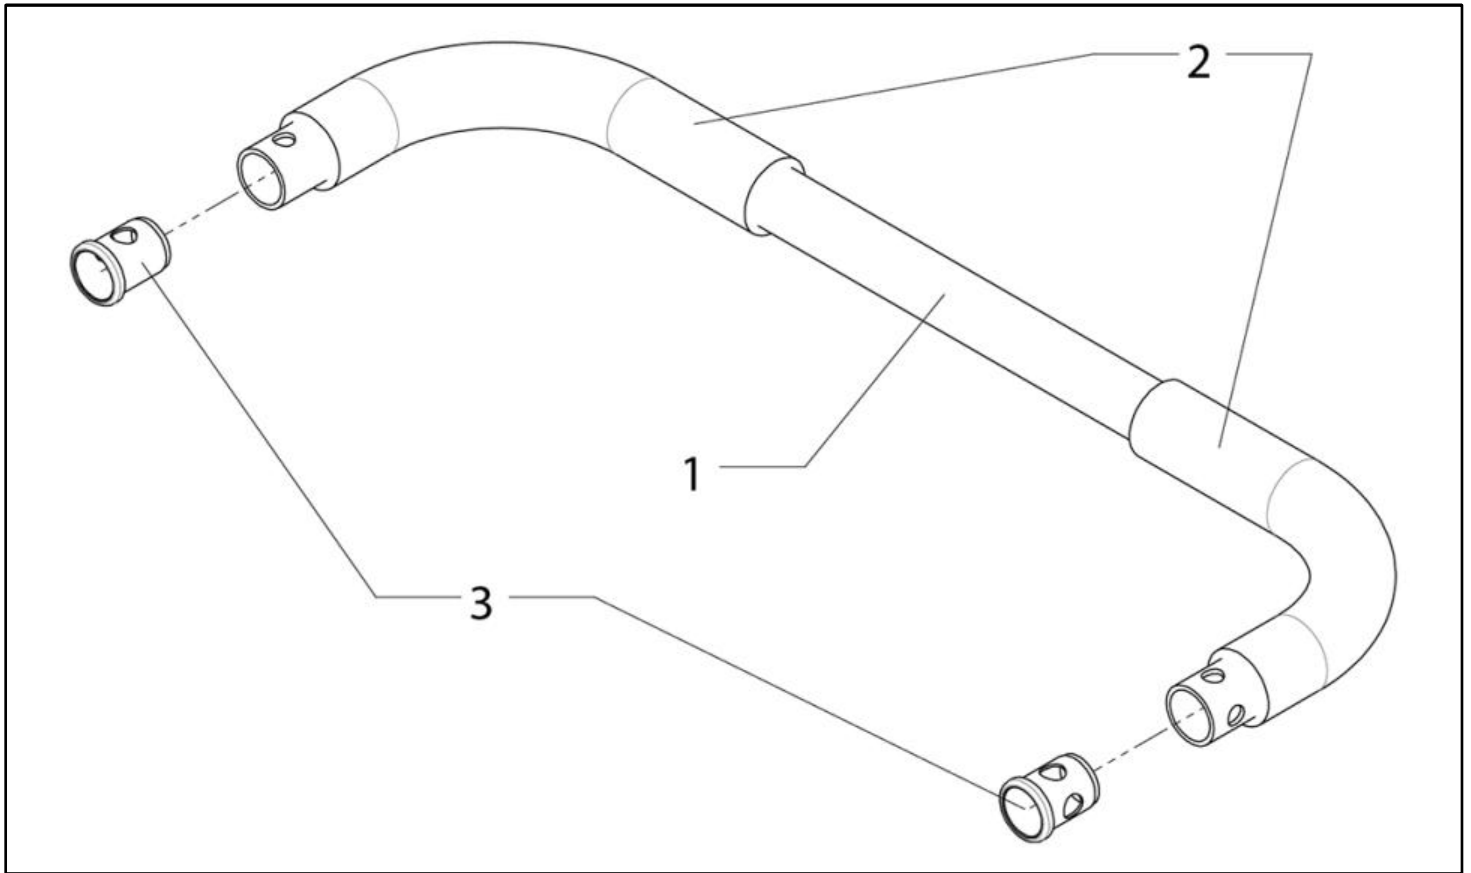

Breezy Style- Stabilizer bar for recliner backrest

Breezy Style- Stabilizer bar for recliner backrest

Pos	Item number	Description	Comment
1-3	08109120001	Stabilizer bar cpl., SW 380 mm (Only for recliner option)	1 pc.
1-3	08109120002	Stabilizer bar cpl., SW 405 mm (Only for recliner option)	1 pc.
1-3	C01707	Stabilizer bar cpl., SW 430 mm (Only for recliner option)	1 pc.
1-3	08109120004	Stabilizer bar cpl., SW 455 mm (Only for recliner option)	1 pc.
1-3	08109120005	Stabilizer bar cpl., SW 480 mm (Only for recliner option)	1 pc.
1-3	C01710	Stabilizer bar cpl., SW 520 mm (Only for recliner option)	1 pc.
1	08109120011	Stabilizer bar, SW 380 mm	1 pc.
1	08109120012	Stabilizer bar, SW 405 mm	1 pc.
1	P11305NSM	Stabilizer bar, SW 430 mm	1 pc.
1	08109120014	Stabilizer bar, SW 455 mm	1 pc.
1	08109120015	Stabilizer bar, SW 480 mm	1 pc.
1	P11308NSM	Stabilizer bar, SW 520 mm	1 pc.
2	P09053-001-ET	Foam	1 pc.
3	P01240-ET	Plastic tip	10 pcs./pack