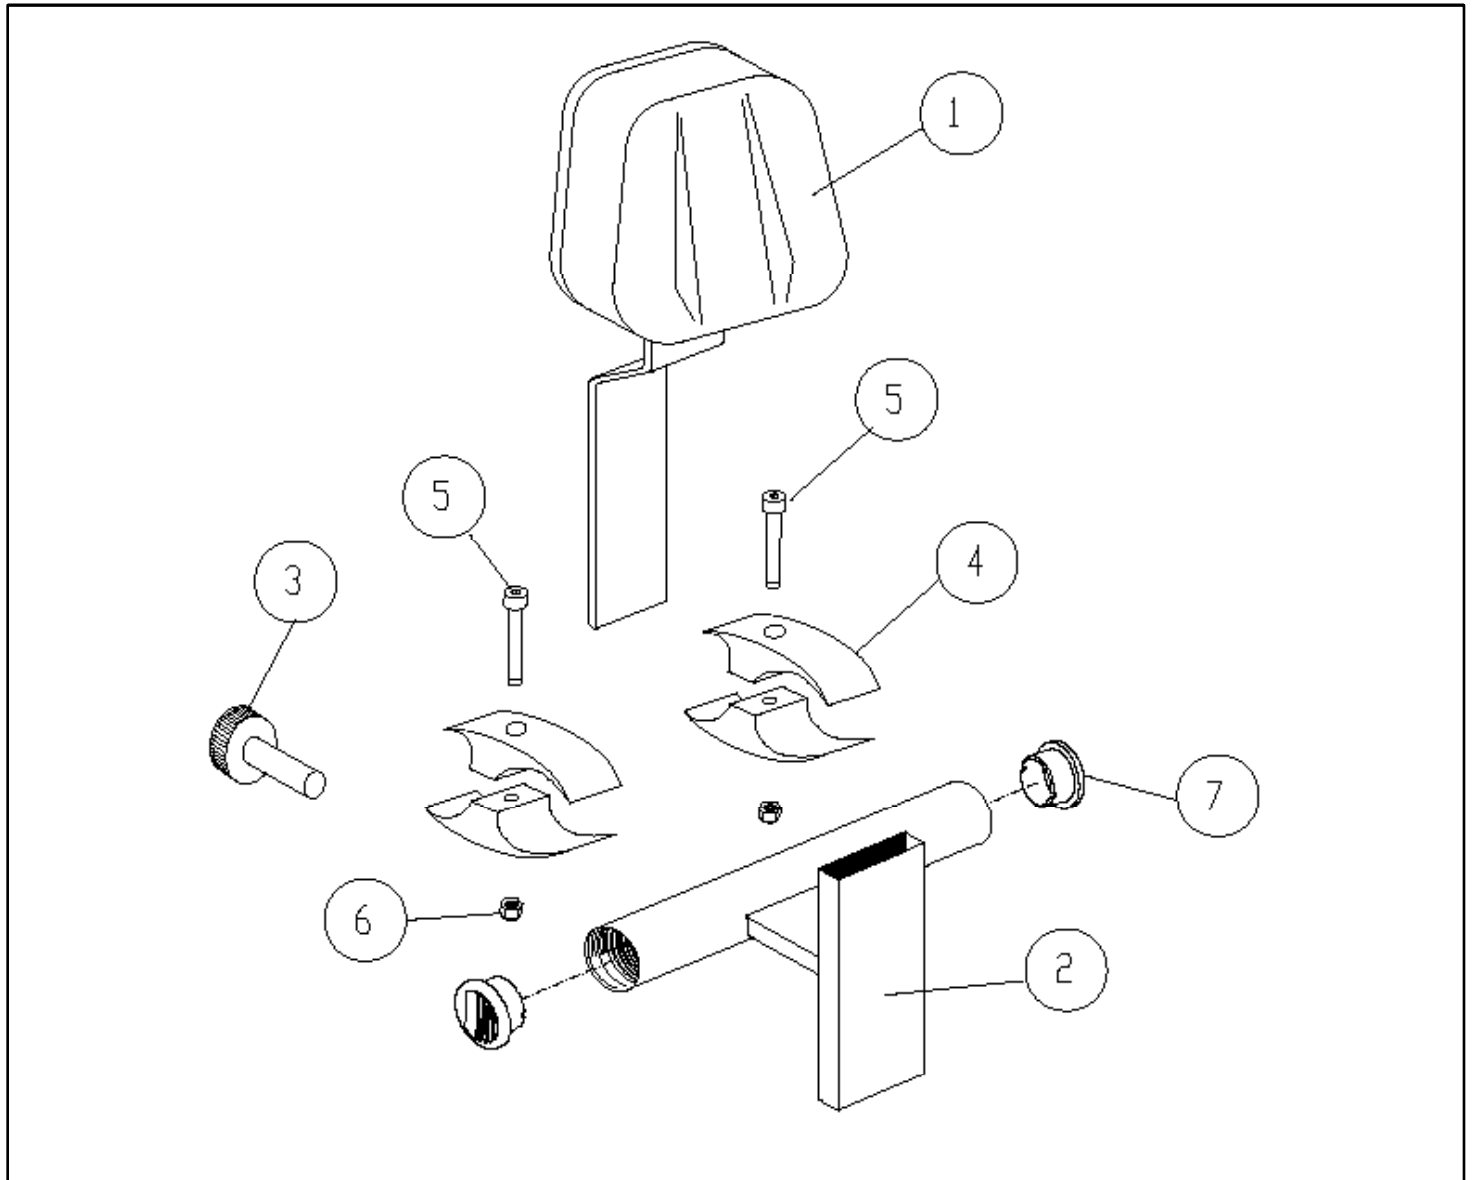

Breezy Style - Std. Head rest for recliner backrest

Pos	Item number	Description	Comment
1-7	C02606	Standard headrest for reclining backrest	
1	C02052	Headrest pad	
2	C01839N	Vertical arm support	
3	P01254	Screw knob M.8 x 35	
4	P11074	Brackets	
5	P04216	Srew DIN 912 M.6 x 35	
6	P04013	Washer DIN 985 M.6	
7	P01031	Cap