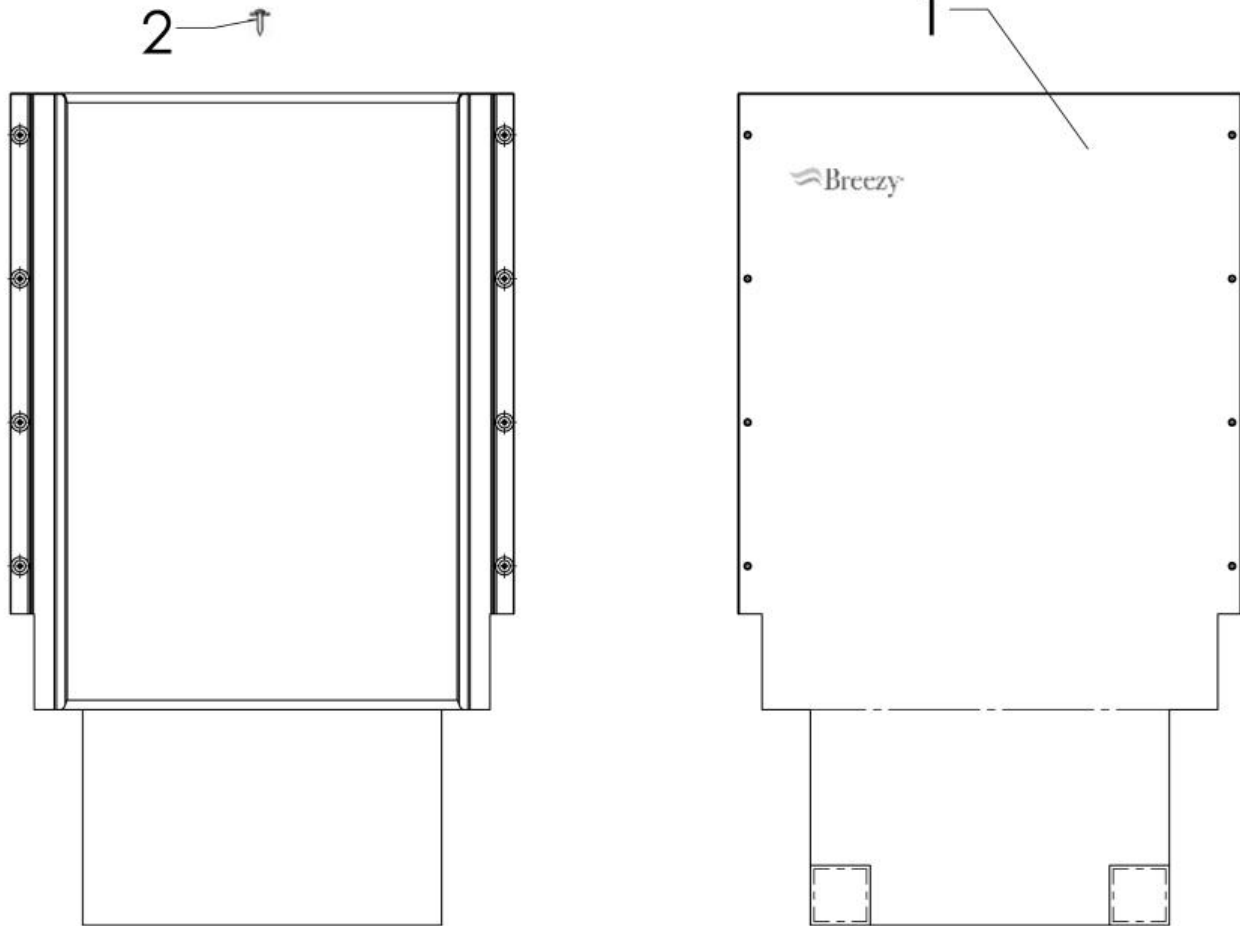

Breezy Style - Reclinin Backrest Upholstery

Pos	Item number	Description	Comment
1	08103450001	Backrest sling, Nylon, reclining backrest, SW 380 mm, black	
1	08103450002	Backrest sling, Nylon, reclining backrest, SW 405 mm, black	
1	08103450003	Backrest sling, Nylon, reclining backrest, SW 430 mm, black	
1	08103450004	Backrest sling, Nylon, reclining backrest, SW 455 mm, black	
1	08103450005	Backrest sling, Nylon, reclining backrest, SW 480 mm, black	
1	08103450006	Backrest sling, Nylon, reclining backrest, SW 520 mm, black	
2	P04332-ET	Self tapping screw	20 pcs./pack