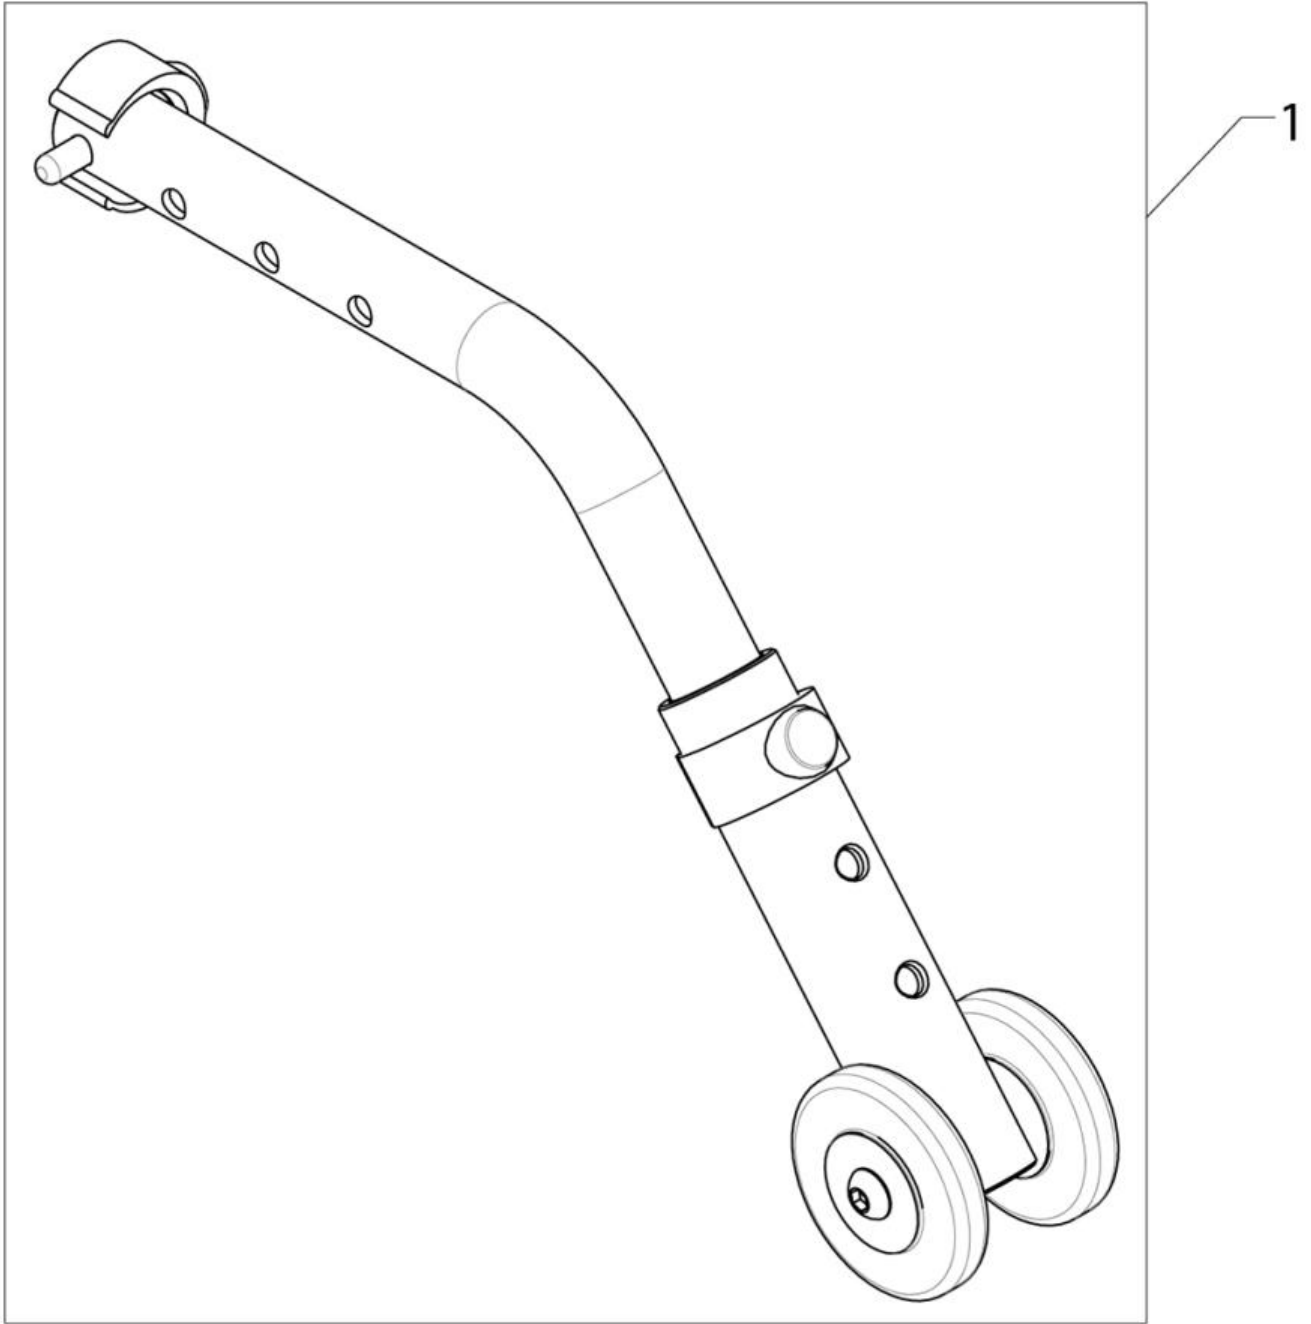

Breezy Style - Anti Tisps

Pos	Item number	Description	Comment
1	08109190000	Anti tip	Unit