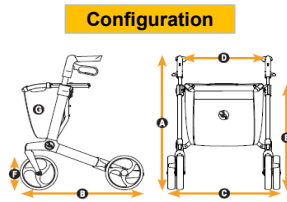

Invoice to:
Name:
Street:
Town: Post code:
Tel:

Ship to:
Name:
Street:
Town: Post code:
Tel:

Order date:
Purchase order:

Marked for:

E-mail: orders@sunmed.co.uk

Specifications	Dimensions		Specifications	Dimensions	
	Gemino 30 Carbon	Gemino 30 M Carbon		Gemino 30 Carbon	Gemino 30 M Carbon
A Total height	78-100cm	73-88cm	Turning circle	84cm	84cm
B Total length	65cm	65cm	F Front/rear wheels	20 x 3.6cm	20 x 3.6cm
C Total width	60cm	60cm	Total weight without basket	5.6kg	5.4kg
D Width between push handles	47cm	47cm	Max. user weight	150kg	130kg
E Seat height	62cm	55cm	Max. weight in basket	5kg	5kg
Height folded	80cm	76cm	Recommended user height	150-200cm	135-170cm
Length folded	65cm	65cm	G Basket, standard	0.3kg	0.3kg
Width folded	23cm	23cm			

Gemino 30 M Carbon

Gemino 30 M Carbon	Recommended User Height 135-170cm	
71000950 + 9012220 <input type="checkbox"/>	Gemino 30 M Carbon	£440

Gemino 30 Carbon

Gemino 30 Carbon	Recommended User Height 150-200cm	
71000900 + 9012220 <input type="checkbox"/>	Gemino 30 Carbon	£440