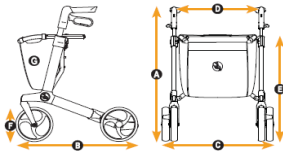

Invoice to:
Name:
Street:
Town: Post code:
Tel:

Ship to:
Name:
Street:
Town: Post code:
Tel:

Order date:
Purchase order:
E-mail: orders@sunmed.co.uk

Marked for:

Configuration

Specifications	Dimensions		Specifications	Dimensions		
	Gemino 30	Gemino 30 M		Gemino 30	Gemino 30 M	Gemino 30 S
A Total height	78-100cm	69-88cm	Turning circle	84cm	84cm	79cm
B Total length	65cm	65cm	F Front/rear wheels	20 x 3.6cm	20 x 3.6cm	20 x 3.6cm
C Total width	60cm	60cm	Total weight without basket	7.1kg	7kg	6.6kg
D Width between push handles	47cm	47cm	Max. user weight	150kg	130kg	125kg
E Seat height	62cm	55cm	Max. weight in basket	5kg	5kg	5kg
Height folded	80cm	76cm	Recommended user height	150-200cm	135-170cm	125-165cm
Length folded	65cm	65cm	G Basket, standard	0.3kg	0.3kg	0.25kg
Width folded	23cm	23cm				