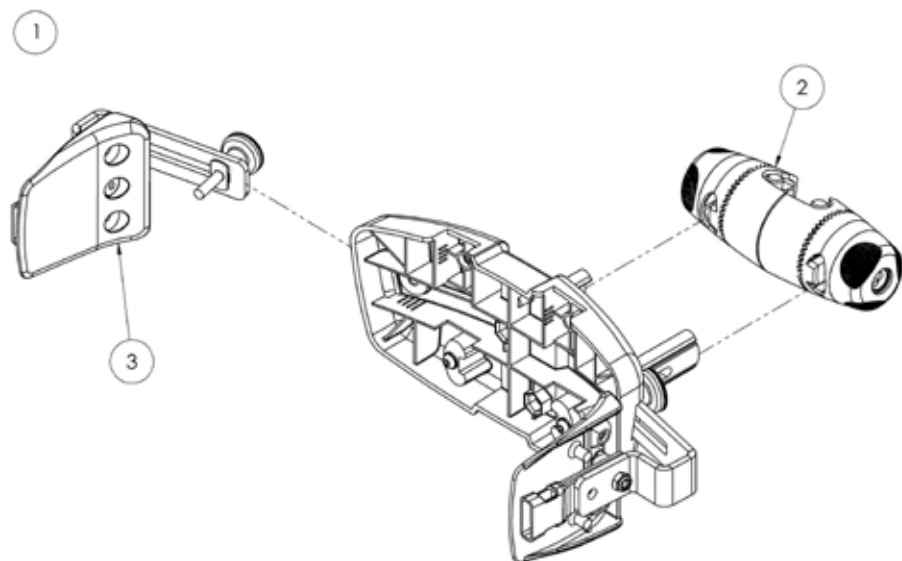

Squiggles Stander Spare Parts - Hip Support Pad and Orb Assembly

---

Pos.	Leckey Sales Code	Description
1	118-612	Chest Pad Full Assembly
2	118-660	Orb Assembly
3	118-666	Lateral Assembly [Single]