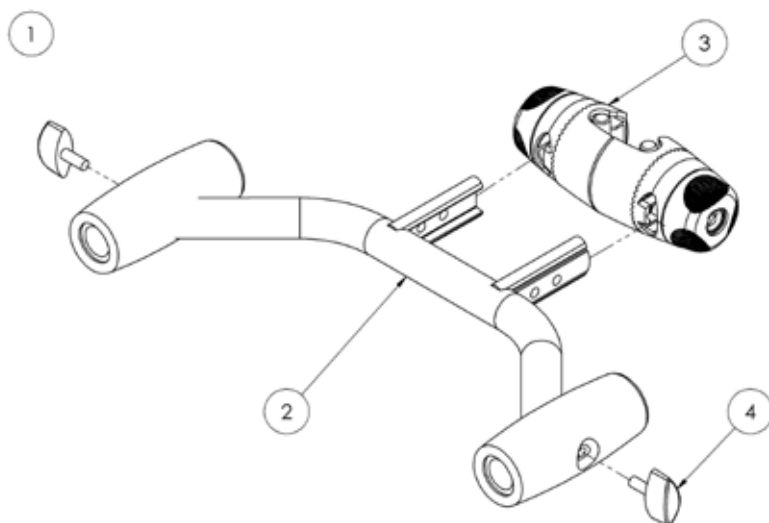

Squiggles Stander Spare Parts - Tray Support Assembly

Pos.	Leckey Sales Code	Description
1	118-689	Tray Support Assembly
2	118-709	Tray Attachment Assembly
3	118-660	Orb Assembly
4	SF48	Locking Key M6x16 [Single]