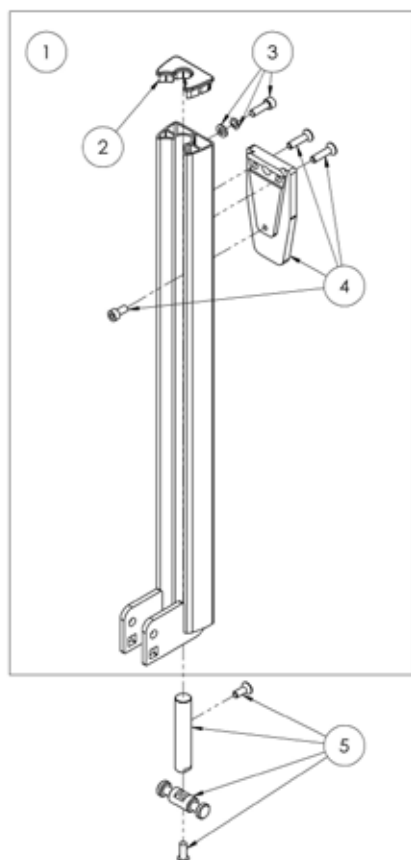

Squiggles Stander

Spare Parts Catalogue

Supporting
Children

Squiggles Stander Spare Parts - Covers

Pos.	Leckey Sales Code	Description	Colour Options		
			Green	Blue	Pink
		[Replace XX with colour]			
1	118-XXX	SQST Stander Covers	-760	-762	-763
2	118-600	Squiggles Stander Frame			
3	117-850-05	Flat Headrest Cover - Black Only			
3	120-785-05	Flat Headrest Hardware & Upholstery (with laterals) - Black only			
3	137-807-05	Head/Hip Lateral Covers - Black only			

Squiggles Stander Spare Parts - **Spine Outer**

Pos.	Leckey Sales Code	Description
1	118-610	Outer Spine Assembly
2	118-154	Extrusion Outer Cap
3	118-121	Outer Spine Screw Kit
4	118-122	Interface Kit
5	118-123	Easel Chassis Base Pin Kit

Squiggles Stander Spare Parts - Inner Spine

Pos.	Leckey Sales Code	Description
1	118-611	Inner Spine Assembly
2	118-124	Inner Extension Kit
3	118-712	Cam Lever Assembly
4	118-166	Head Support Collar

Squiggles Stander Spare Parts - Knee Assembly

Pos.	Leckey Sales Code	Description
1	118-614	Footrest Assembly
2	118-207	Rubber Pad Set

Squiggles Stander Spare Parts - Tray Assembly

Pos.	Leckey Sales Code	Description
1	118-619	Tray Assembly
2	118-710	Tray Depth Adjustment Assembly LH
3	118-618	Tray Depth Adjustment Assembly RH
4	SF51	Round Tube Insert [Single]
5	118-621	Handle Kit [Pair]