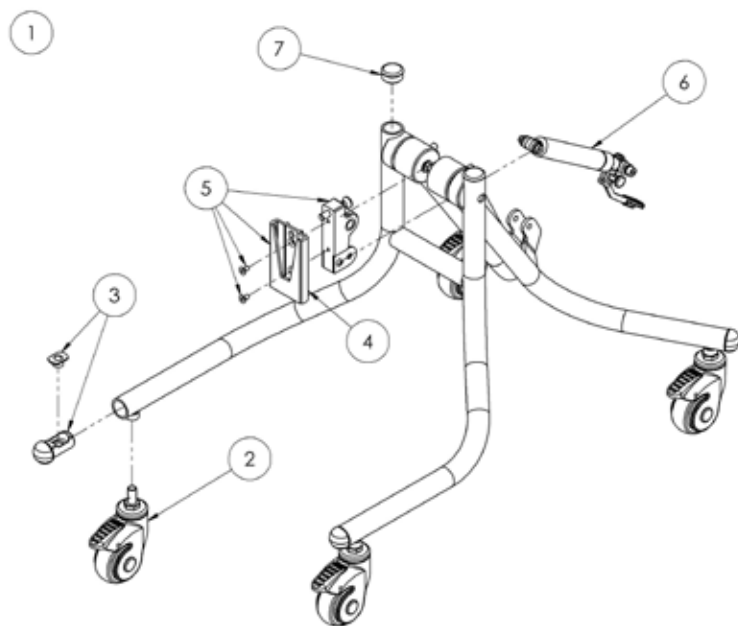

Squiggles Stander Spare Parts - Pivot Chassis

Pos.	Leckey Sales Code	Description
1	118-764	Pivot Chassis
2	IA34	Squiggles Castor
3	118-161	Castor Tube Insert Kit [Single]
4	118-158	Interface Extrusion
5	118-713	Pivot Interface Assembly
6	118-717	Gas Spring Assembly
7	SH62	Tube Insert [4 Pack]