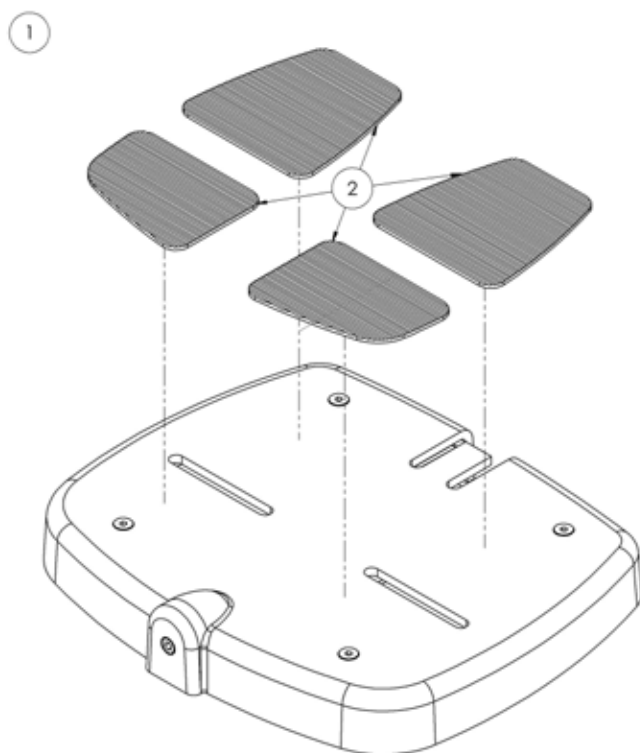

Squiggles Stander Spare Parts - Chest Pad and Orb Assembly

Pos.	Leckey Sales Code	Description
1	118-615	Chest Pad Full Assembly
2	118-680	Orb Assembly
3	118-664	Sternum Pad
4	118-666	Lateral Assembly [Single]

Squiggles Stander Spare Parts - Hip Support Pad and Orb Assembly

Pos.	Leckey Sales Code	Description
1	118-612	Chest Pad Full Assembly
2	118-660	Orb Assembly
3	118-666	Lateral Assembly [Single]

Squiggles Stander Spare Parts - Footplate

Pos.	Leckey Sales Code	Description
1	118-614	Footrest Assembly
2	118-207	Rubber Pad Set

Squiggles Stander Spare Parts - Tray Assembly

Pos.	Leckey Sales Code	Description
1	118-619	Tray Assembly
2	118-710	Tray Depth Adjustment Assembly LH
3	118-618	Tray Depth Adjustment Assembly RH
4	SF51	Round Tube Insert [Single]
5	118-621	Handle Kit [Pair]