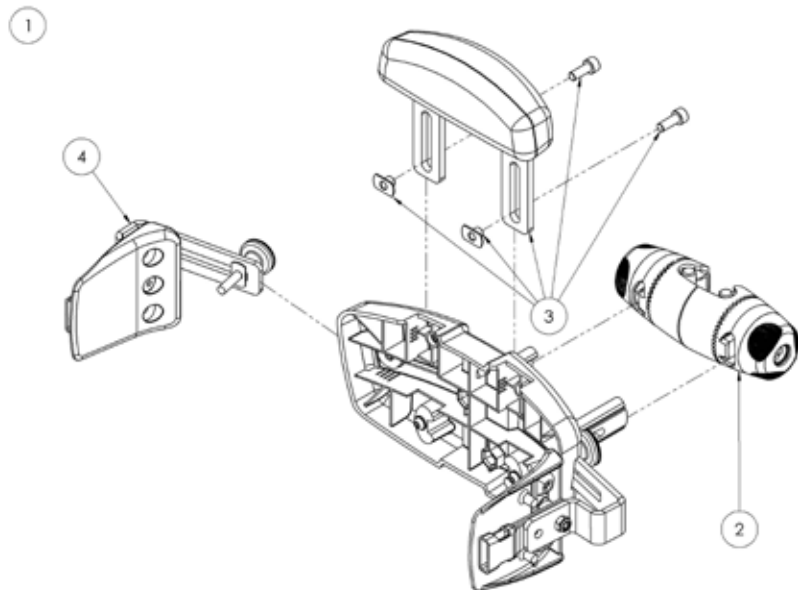

Squiggles Stander Spare Parts - Chest Pad and Orb Assembly

Pos.	Leckey Sales Code	Description
1	118-615	Chest Pad Full Assembly
2	118-680	Orb Assembly
3	118-664	Sternum Pad
4	118-666	Lateral Assembly [Single]