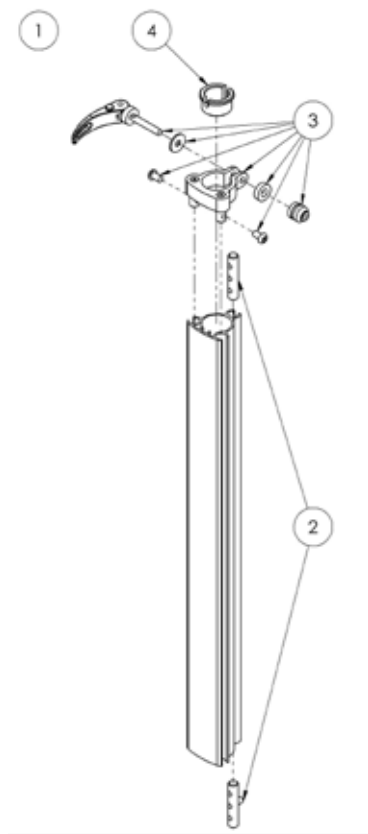

Squiggles Stander

Spare Parts Catalogue

Supporting
Children

Squiggles Stander Spare Parts - Covers

Pos.	Leckey Sales Code	Description	Colour Options		
			Green	Blue	Pink
		[Replace XX with colour]			
1	118-XXX	SQST Stander Covers	-760	-762	-763
2	118-600	Squiggles Stander Frame			
3	117-850-05	Flat Headrest Cover - Black Only			
3	120-785-05	Flat Headrest Hardware & Upholstery (with laterals) - Black only			
3	137-807-05	Head/Hip Lateral Covers - Black only			

Squiggles Stander Spare Parts - **Spine Outer**

Pos.	Leckey Sales Code	Description
1	118-610	Outer Spine Assembly
2	118-154	Extrusion Outer Cap
3	118-121	Outer Spine Screw Kit
4	118-122	Interface Kit
5	118-123	Easel Chassis Base Pin Kit

Squiggles Stander Spare Parts - Inner Spine

Pos.	Leckey Sales Code	Description
1	118-611	Inner Spine Assembly
2	118-124	Inner Extension Kit
3	118-712	Cam Lever Assembly
4	118-166	Head Support Collar

Squiggles Stander Spare Parts - Knee Assembly

Pos.	Leckey Sales Code	Description
1	118-613	PU Knee Cup Full Assembly [Size 2] [Single]
2	118-674	PU Knee Cup & Strap [Size 2] [Single]
3	102-1640	PU Knee Cup [Size 1] [Single]
3	102-2640	PU Knee Cup [Size 2] [Single]
3	102-3640	PU Knee Cup [Size 3] [Single]
4	118-620	Knee Strap Kit [Single]
5	118-673	Spine Orb Assembly [Single]
6	118-030	Kneecup Extruded Plate [Single]
7	118-675	Knee Orb Assembly [Single]