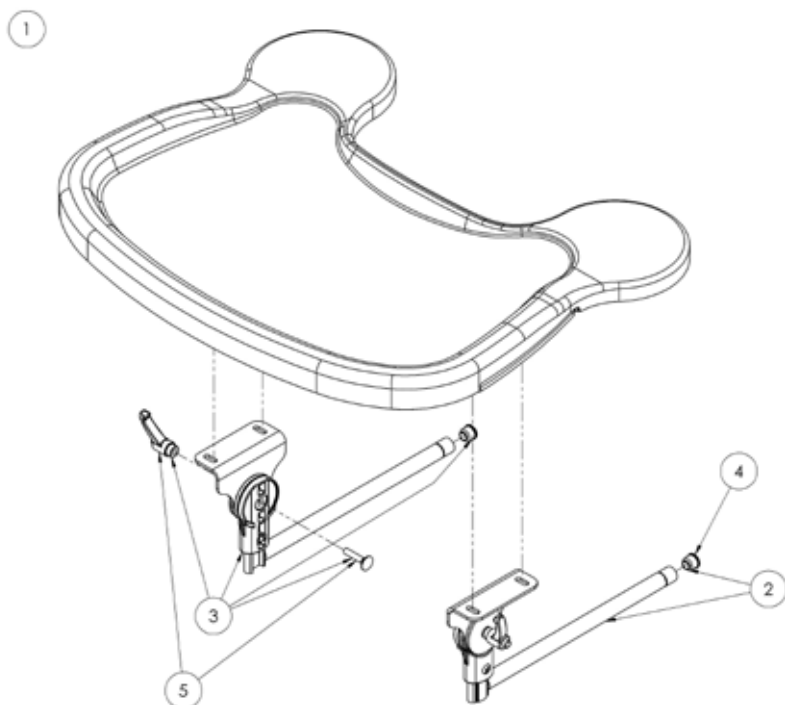

Squiggles Stander Spare Parts - Chest Pad and Orb Assembly

Pos.	Leckey Sales Code	Description
1	118-615	Chest Pad Full Assembly
2	118-680	Orb Assembly
3	118-664	Sternum Pad
4	118-666	Lateral Assembly [Single]

Squiggles Stander Spare Parts - Hip Support Pad and Orb Assembly

Pos.	Leckey Sales Code	Description
1	118-612	Chest Pad Full Assembly
2	118-660	Orb Assembly
3	118-666	Lateral Assembly [Single]

Squiggles Stander Spare Parts - Footplate

Pos.	Leckey Sales Code	Description
1	118-614	Footrest Assembly
2	118-207	Rubber Pad Set

Squiggles Stander Spare Parts - Tray Assembly

Pos.	Leckey Sales Code	Description
1	118-619	Tray Assembly
2	118-710	Tray Depth Adjustment Assembly LH
3	118-618	Tray Depth Adjustment Assembly RH
4	SF51	Round Tube Insert [Single]
5	118-621	Handle Kit [Pair]