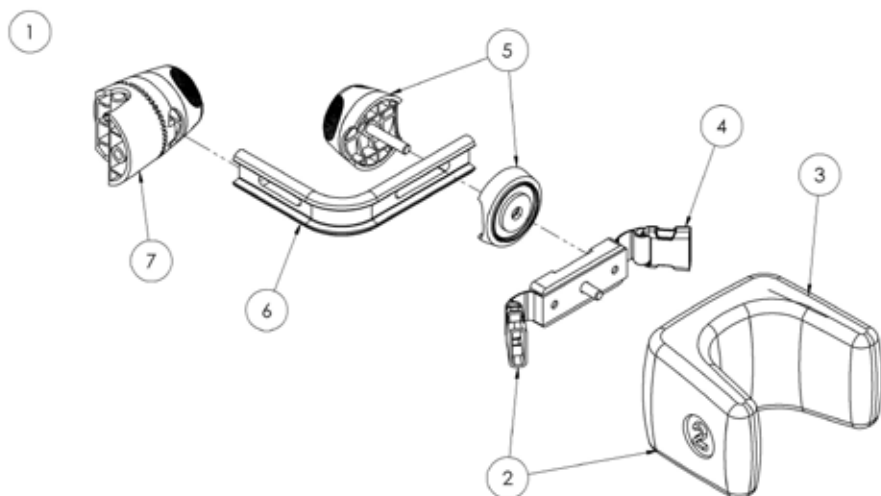

Squiggles Stander

Spare Parts Catalogue

Supporting
Children

Squiggles Stander Spare Parts - Covers

Pos.	Leckey Sales Code	Description	Colour Options		
			Green	Blue	Pink
		[Replace XX with colour]			
1	118-XXX	SQST Stander Covers	-760	-762	-763
2	118-600	Squiggles Stander Frame			
3	117-850-05	Flat Headrest Cover - Black Only			
3	120-785-05	Flat Headrest Hardware & Upholstery (with laterals) - Black only			
3	137-807-05	Head/Hip Lateral Covers - Black only			

Squiggles Stander Spare Parts - **Spine Outer**

Pos.	Leckey Sales Code	Description
1	118-610	Outer Spine Assembly
2	118-154	Extrusion Outer Cap
3	118-121	Outer Spine Screw Kit
4	118-122	Interface Kit
5	118-123	Easel Chassis Base Pin Kit

Squiggles Stander Spare Parts - Inner Spine

Pos.	Leckey Sales Code	Description
1	118-611	Inner Spine Assembly
2	118-124	Inner Extension Kit
3	118-712	Cam Lever Assembly
4	118-166	Head Support Collar

Squiggles Stander Spare Parts - Knee Assembly