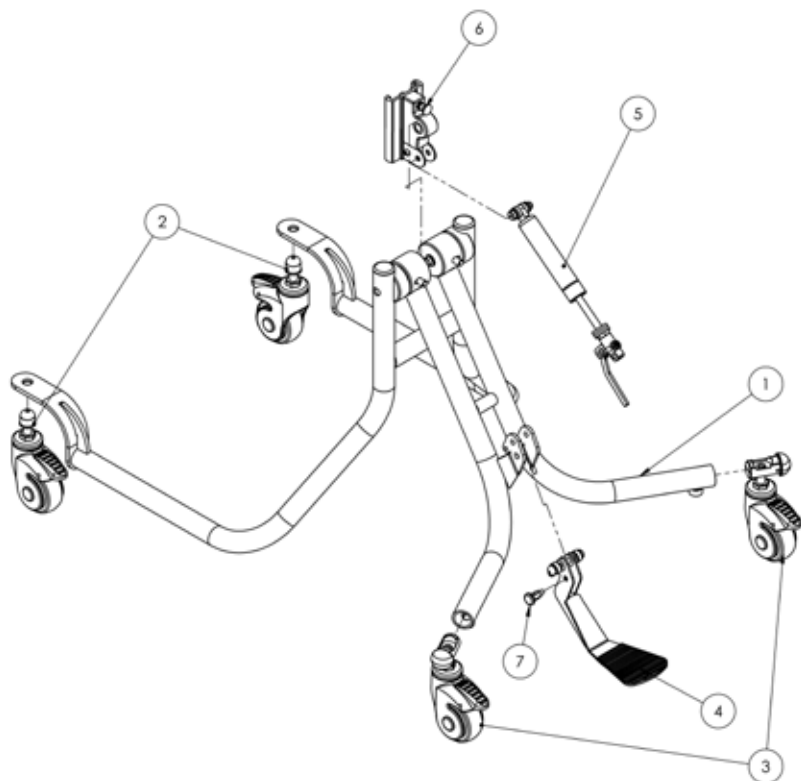

Squiggles+ Spare Parts - Pivot Chassis

Pos.	Leckey Sales Code	Description
1	188-764	Pivot Chassis
2	184-715	Castor Assembly - Front [Pair]
3	184-716	Castor Assembly - Rear [Pair]
4	184-625	Pedal Assembly
5	188-717	Gas Spring Assembly
6	118-713	Pivot Interface Assembly
7	IA19	Pull Pin [Single]