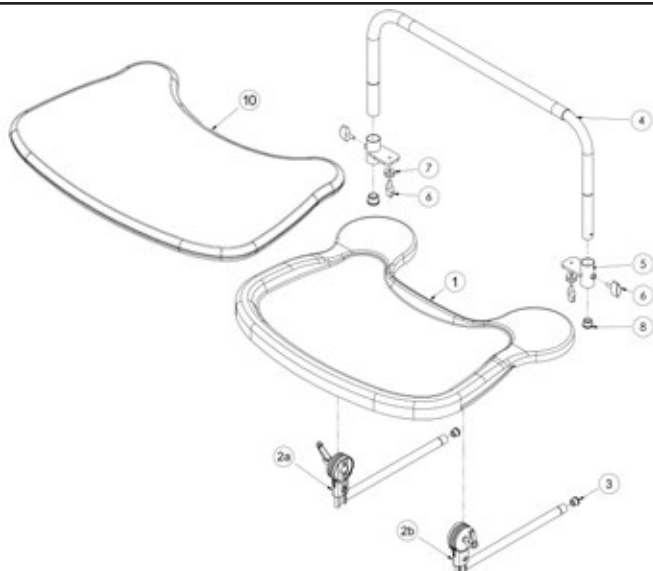

Pos.	Leckey Sales Code	Description
1	184-612	Hip Pad Assembly
2	118-666	Lateral Assembly [Single]
3	184-660	Orb Assembly

Squiggles+ Spare Parts - Knee Support

Pos.	Leckey Sales Code	Description
1	184-613-LHS	Knee Block Assembly Left
2	184-613-RHS	Knee Block Assembly Right

Squiggles+ Spare Parts - Footrest

Pos.	Leckey Sales Code	Description
1	184-692	Calf Inner Support Assembly RH
2	184-693	Calf Inner Support Assembly LH
3	184-654	Calf Outer Support Assembly RH
4	184-655	Calf Outer Support Assembly LH
5	117-156	Footplate Rubber Matting (One Piece Only)

Squiggles+ Spare Parts - Pivot Chassis

Pos.	Leckey Sales Code	Description
1	188-764	Pivot Chassis
2	184-715	Castor Assembly - Front [Pair]
3	184-716	Castor Assembly - Rear [Pair]
4	184-625	Pedal Assembly
5	188-717	Gas Spring Assembly
6	118-713	Pivot Interface Assembly
7	IA19	Pull Pin [Single]

Squiggles+ Spare Parts - Tray

Pos.	Leckey Sales Code	Description
1	118-619	Tray Assembly
2a	118-710	Tray Depth Adjustment Assembly LH
2b	118-618	Tray Depth Adjustment Assembly RH
3	SF51	Round Tube Insert [Single]
4	117-769	Tray Grab Rail
5	118-646	Tray Grab Rail Height Adjuster [Single]
6	SF48	Locking Key M6 [Single]
7	SI09	M6 Washer [Single]
8	SF52	3/4" Round Tube Insert [Single]
9	SF53	7/8" Round Tube Insert [Single]
10	120-270	Padded Tray Insert