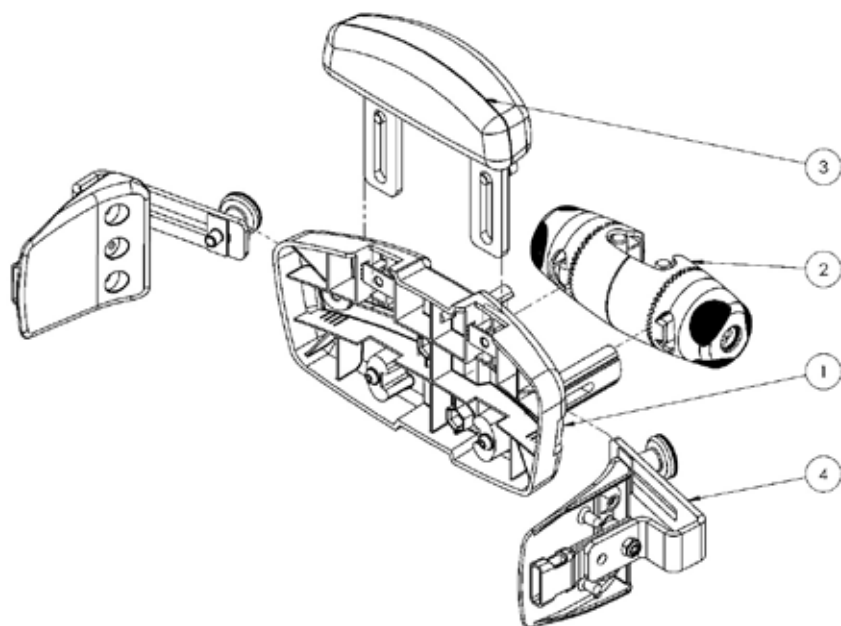

Squiggles+ Spare Parts - Chest Pad and Orb

Pos.	Leckey Sales Code	Description
1	118-663	Chest Pad Assembly
2	118-680	Orb Assembly
3	118-664	Sternum Pad
4	118-666	Lateral Assembly [Single]