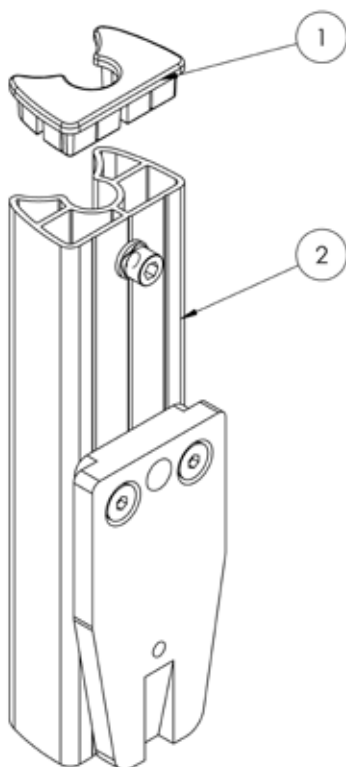

Squiggles+

Spare Parts Catalogue

Supporting
Children

Squiggles+ Spare Parts - Covers

Pos.	Leckey Sales Code	Description	Colour Options			
			Blue	Purple	Red	Red Vinyl
	[Replace XX with colour]		Blue	Purple	Red	Red Vinyl
1	184-1800-XX	Full Cover Pack	-02	-04	-09	-09VIN
3	184-1820-XX	Knee Support [Pair]	-02	-04	-09	-09VIN
3	184-2810-XX	Knee Support [Pair] Size 2	-02	-04	-09	-09VIN
4	184-1822-XX	Support Harness	-02	-04	-09	-09VIN
5	184-1824-XX	Chest Cushion	-02	-04	-09	-09VIN
6	184-1826-XX	Hip Cushion	-02	-04	-09	-09VIN
7	184-1828-XX	Chest Lateral Covers	-02	-04	-09	-09VIN
8	184-1836-XX	Pelvic Support Harness	-02	-04	-09	-09VIN
9	184-1838-XX	Spine Cap Cover	-02	-04	-09	-09VIN

Squiggles+ Spare Parts - Handlebar

Pos.	Leckey Sales Code	Description
1	184-621	Push Handle Assembly
2	SF53	Round Tube Insert [Single]
3	SF95	Adjustable Handle
4	118-154	Extrusion Outer Cap

Squiggles+ Spare Parts - **Outer Spine**

Pos.	Lecky Sales Code	Description
1	118-154	Extrusion Outer Cap
2	184-610	Outer Spine Assembly

Squiggles+ Spare Parts - Inner Spine

Pos.	Leckey Sales Code	Description
1	184-611	Inner Spine Assembly
2	184-712	Head Support Clamp Assembly SQ+
3	118-166	Head Support Collar

Squiggles+ Spare Parts - Chest Pad and Orb

Pos.	Leckey Sales Code	Description
1	118-663	Chest Pad Assembly
2	118-680	Orb Assembly
3	118-664	Sternum Pad
4	118-666	Lateral Assembly [Single]

Squiggles+ Spare Parts - Hip Pad and Orb