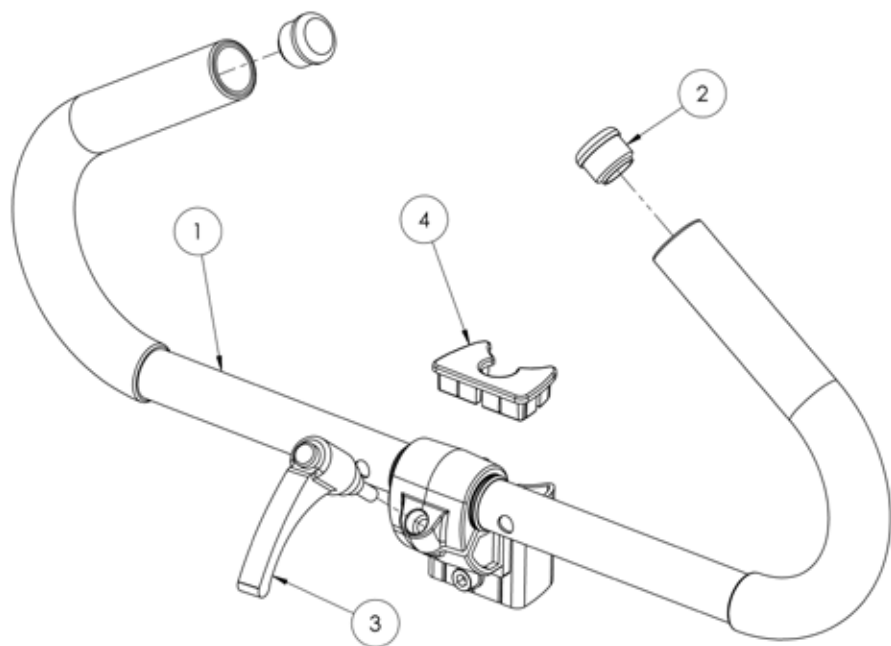

Squiggles+

Spare Parts Catalogue

Supporting
Children

Squiggles+ Spare Parts - Covers

Pos.	Leckey Sales Code	Description	Colour Options			
			Blue	Purple	Red	Red Vinyl
	[Replace XX with colour]		Blue	Purple	Red	Red Vinyl
1	184-1800-XX	Full Cover Pack	-02	-04	-09	-09VIN
3	184-1820-XX	Knee Support [Pair]	-02	-04	-09	-09VIN
3	184-2810-XX	Knee Support [Pair] Size 2	-02	-04	-09	-09VIN
4	184-1822-XX	Support Harness	-02	-04	-09	-09VIN
5	184-1824-XX	Chest Cushion	-02	-04	-09	-09VIN
6	184-1826-XX	Hip Cushion	-02	-04	-09	-09VIN
7	184-1828-XX	Chest Lateral Covers	-02	-04	-09	-09VIN
8	184-1836-XX	Pelvic Support Harness	-02	-04	-09	-09VIN
9	184-1838-XX	Spine Cap Cover	-02	-04	-09	-09VIN

Squiggles+ Spare Parts - Handlebar

Pos.	Leckey Sales Code	Description
1	184-621	Push Handle Assembly
2	SF53	Round Tube Insert [Single]
3	SF95	Adjustable Handle
4	118-154	Extrusion Outer Cap

Squiggles+ Spare Parts - **Outer Spine**

Pos.	Lecky Sales Code	Description
1	118-154	Extrusion Outer Cap
2	184-610	Outer Spine Assembly

Squiggles+ Spare Parts - Inner Spine

Pos.	Leckey Sales Code	Description
1	184-611	Inner Spine Assembly
2	184-712	Head Support Clamp Assembly SQ+
3	118-166	Head Support Collar

Squiggles+ Spare Parts - Chest Pad and Orb

Pos.	Leckey Sales Code	Description
1	118-663	Chest Pad Assembly
2	118-680	Orb Assembly
3	118-664	Sternum Pad
4	118-666	Lateral Assembly [Single]

Squiggles+ Spare Parts - Hip Pad and Orb