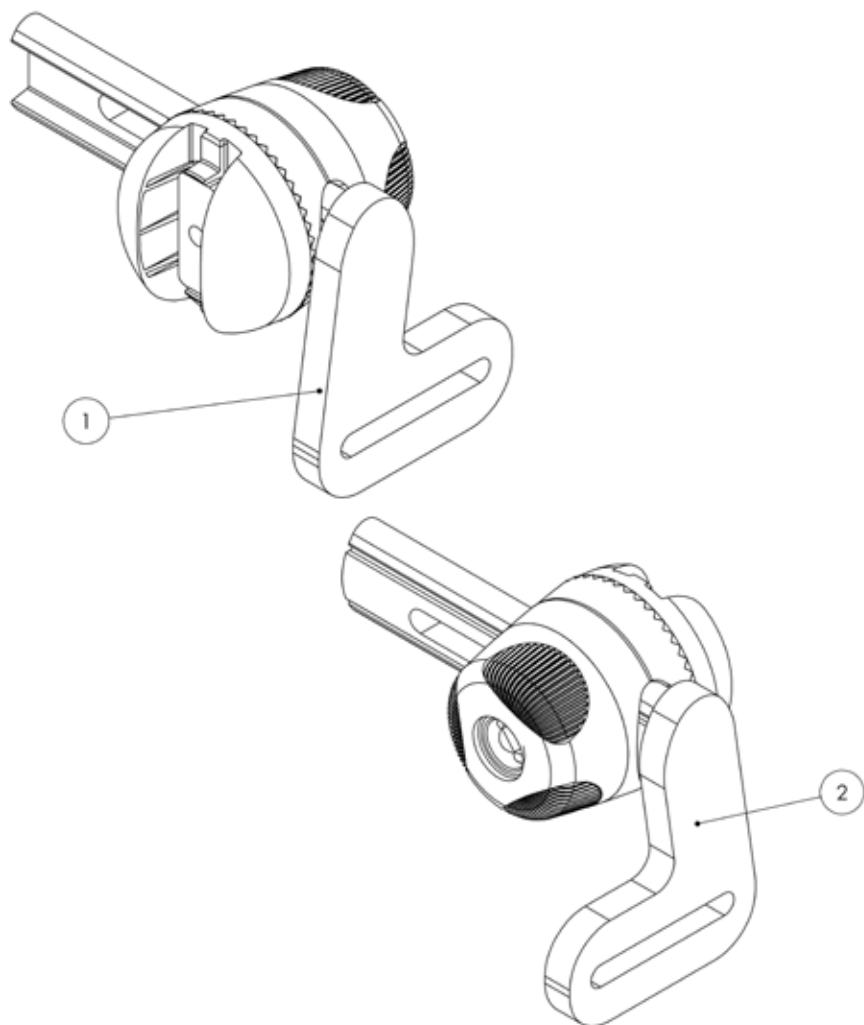

Squiggles+ Spare Parts - Handlebar

Pos.	Leckey Sales Code	Description
1	184-621	Push Handle Assembly
2	SF53	Round Tube Insert [Single]
3	SF95	Adjustable Handle
4	118-154	Extrusion Outer Cap

Squiggles+ Spare Parts - **Outer Spine**

Pos.	Lecky Sales Code	Description
1	118-154	Extrusion Outer Cap
2	184-610	Outer Spine Assembly

Squiggles+ Spare Parts - Inner Spine

Pos.	Leckey Sales Code	Description
1	184-611	Inner Spine Assembly
2	184-712	Head Support Clamp Assembly SQ+
3	118-166	Head Support Collar

Squiggles+ Spare Parts - Chest Pad and Orb

Pos.	Leckey Sales Code	Description
1	118-663	Chest Pad Assembly
2	118-680	Orb Assembly
3	118-664	Sternum Pad
4	118-666	Lateral Assembly [Single]

Squiggles+ Spare Parts - Hip Pad and Orb

Pos.	Leckey Sales Code	Description
1	184-612	Hip Pad Assembly
2	118-666	Lateral Assembly [Single]
3	184-660	Orb Assembly

Squiggles+ Spare Parts - Knee Support

Pos.	Leckey Sales Code	Description
1	184-613-LHS	Knee Block Assembly Left
2	184-613-RHS	Knee Block Assembly Right