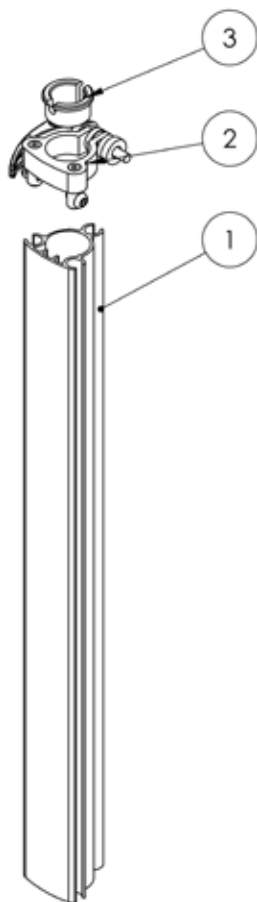

Squiggles+

Spare Parts Catalogue

Supporting
Children

Squiggles+ Spare Parts - Covers

Pos.	Leckey Sales Code	Description	Colour Options			
			Blue	Purple	Red	Red Vinyl
	[Replace XX with colour]		Blue	Purple	Red	Red Vinyl
1	184-1800-XX	Full Cover Pack	-02	-04	-09	-09VIN
3	184-1820-XX	Knee Support [Pair]	-02	-04	-09	-09VIN
3	184-2810-XX	Knee Support [Pair] Size 2	-02	-04	-09	-09VIN
4	184-1822-XX	Support Harness	-02	-04	-09	-09VIN
5	184-1824-XX	Chest Cushion	-02	-04	-09	-09VIN
6	184-1826-XX	Hip Cushion	-02	-04	-09	-09VIN
7	184-1828-XX	Chest Lateral Covers	-02	-04	-09	-09VIN
8	184-1836-XX	Pelvic Support Harness	-02	-04	-09	-09VIN
9	184-1838-XX	Spine Cap Cover	-02	-04	-09	-09VIN

Squiggles+ Spare Parts - Handlebar

Pos.	Leckey Sales Code	Description
1	184-621	Push Handle Assembly
2	SF53	Round Tube Insert [Single]
3	SF95	Adjustable Handle
4	118-154	Extrusion Outer Cap

Squiggles+ Spare Parts - **Outer Spine**

Pos.	Lecky Sales Code	Description
1	118-154	Extrusion Outer Cap
2	184-610	Outer Spine Assembly

Squiggles+ Spare Parts - Inner Spine

Pos.	Leckey Sales Code	Description
1	184-611	Inner Spine Assembly
2	184-712	Head Support Clamp Assembly SQ+
3	118-166	Head Support Collar

Squiggles+ Spare Parts - Chest Pad and Orb

Pos.	Leckey Sales Code	Description
1	118-663	Chest Pad Assembly
2	118-680	Orb Assembly
3	118-664	Sternum Pad
4	118-666	Lateral Assembly [Single]

Squiggles+ Spare Parts - Hip Pad and Orb