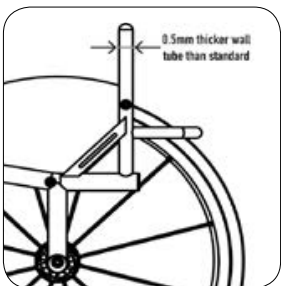

XG040
Backrest fixed heavy duty