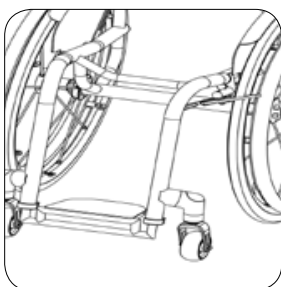

XB200
Footrest with high level
riser system