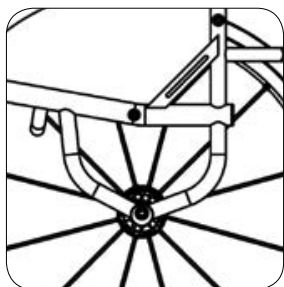

XG100
Backrest ergonomic
design

XG110
Backrest inward taper
design

XG120
Backrest outward flare
design

XG040
Backrest fixed heavy duty

XG130
Backrest brace tube
extra deep

XG070
Backrest with screw in push handles

XG080 / XG085
Backrest with flip down push handles

XG090
Backrest with height adjustable stroller push handles

XG140
Backrest integrated lateral support clamp (ILSA)

Camber bars

TGAXH090
FXAXH090
HLTXH090
Camber bar fixed position
integrated into frame V design

XH110
Camber bar adjustable
position square back

TGAXH100
FXAXH100
Camber bar fixed position
welded into frame single post

XH120
Camber bar adjustable
position round back

XH030
Camber bar with Frog Legs
suspension