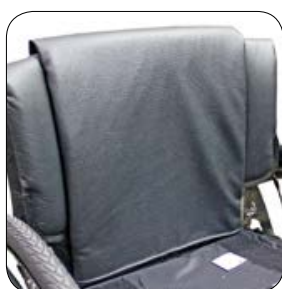

XP060
Upholstery backrest upgrade
to full leather