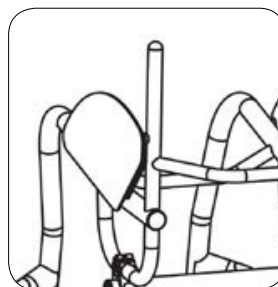

XG080 / XG085
Backrest with flip down push handles

XG090
Backrest with height adjustable stroller push handles

XG140
Backrest integrated lateral support clamp (ILSA)

Camber bars

TGAXH090
FXAXH090
HLTXH090
Camber bar fixed position
integrated into frame V design