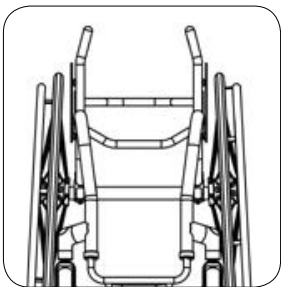

XG110
Backrest inward taper
design