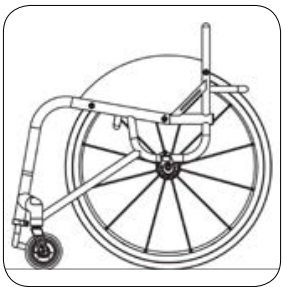

RGK

OPTIONS AND ACCESSORIES FOR
the daily range

Frame options	4
Footrest options	5
Castor options	7
Brake options	10
Armrest options	11
Sideguard options	12
Backrest options	15
Camber bar options	17
Wheel options	18
Anti tip options	21
Handrim options	22
Tyre options	23
Finishing options	24
Upholstery options	26
Accessory options	28

Frames

XA070
Frame open design

XA080
Frame closed design

XA020
Frame ergonomic seat design

Footrests

XB010
Footrest height adjustable
lightweight tubular
aluminium

FXAXB120
Footrest clamp on height
and angle adjustable with
aluminium plate
(Available for Tiga FX)