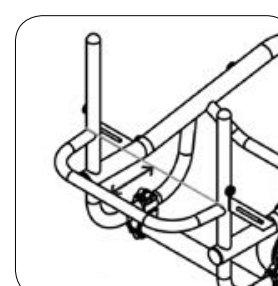

XG100
Backrest ergonomic
design

XG110
Backrest inward taper
design

XG120
Backrest outward flare
design

XG040
Backrest fixed heavy duty

XG130
Backrest brace tube
extra deep

XG070
Backrest with screw in push handles

XG080 / XG085
Backrest with flip down push handles

XG090
Backrest with height adjustable stroller push handles

XG140
Backrest integrated lateral support clamp (ILSA)

Camber bars

TGAXH090
FXAXH090
HLTXH090
Camber bar fixed position
integrated into frame V design