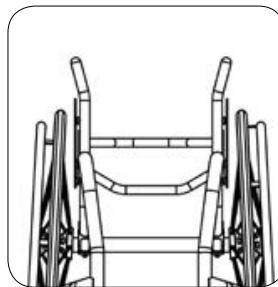

XG120
Backrest outward flare
design