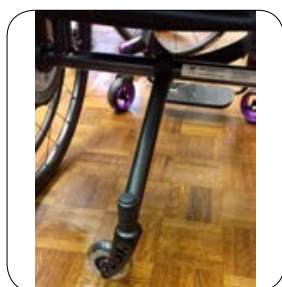

**Pink spoke for Spinerger
LX/XLX/BLXL wheel**

**Blue spoke for Spinerger
LX/XLX/BLXL wheel**

**Orange spoke for Spinerger
LX/XLX/BLXL wheel**

Anti tips

XJ010

Anti tip swingaway left side

XJ020

Anti tip swingaway right side