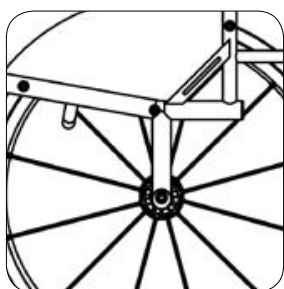

XG080 / XG085
Backrest with flip down push handles

XG090
Backrest with height adjustable stroller push handles

XG140
Backrest integrated lateral support clamp (ILSA)

Camber bars

TGAXH090
FXAXH090
HLTXH090
Camber bar fixed position
integrated into frame V design

XH110
Camber bar adjustable
position square back

TGAXH100
FXAXH100
Camber bar fixed position
welded into frame single post

XH120
Camber bar adjustable
position round back

XH030
Camber bar with Frog Legs
suspension