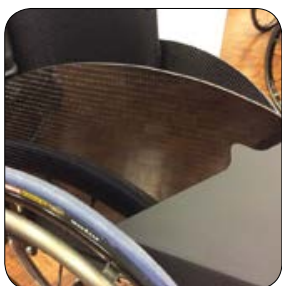

Sideguards flip back

XE200
Sideguards flip back carbon fibre

XE190
Sideguards flip back aluminium with fender

XE210
Sideguards flip back carbon fibre with fender

XE180
Sideguards flip back aluminium