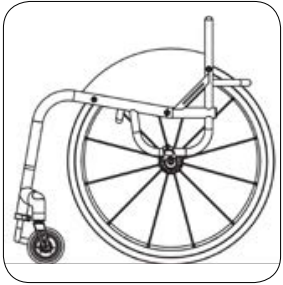

RGK

OPTIONS AND ACCESSORIES FOR
the daily range

Frame options	4
Footrest options	5
Castor options	7
Brake options	10
Armrest options	11
Sideguard options	12
Backrest options	15
Camber bar options	17
Wheel options	18
Anti tip options	21
Handrim options	22
Tyre options	23
Finishing options	24
Upholstery options	26
Accessory options	28

Frames

XA070
Frame open design

XA080
Frame closed design

XA020
Frame ergonomic seat design

Footrests

XB010
Footrest height adjustable
lightweight tubular
aluminium

FXAXB120
Footrest clamp on height
and angle adjustable with
aluminium plate
(Available for Tiga FX)

XB030
Footrest height and angle
adjustable flip up left and
right

XB070
Footrest height & angle
adjustable aluminium plate
(Available for Tiga and HiLite)

XB040
Footrest cover ABS plastic
(tubular footrest)