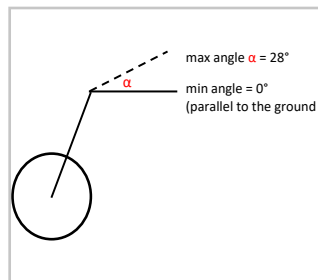

Attitude hybrid adjustment and set-up

// ATTITUDE Manual with Standard fork: crank position range (adjustment via spacers in the upper docking clamp)

Attitude hybrid fork: Angle and depth adjustability

// ATTITUDE Manual / Hybrid - crank position range with option ATT080035 "Fork, angle and depth-adjustability of crank-position "