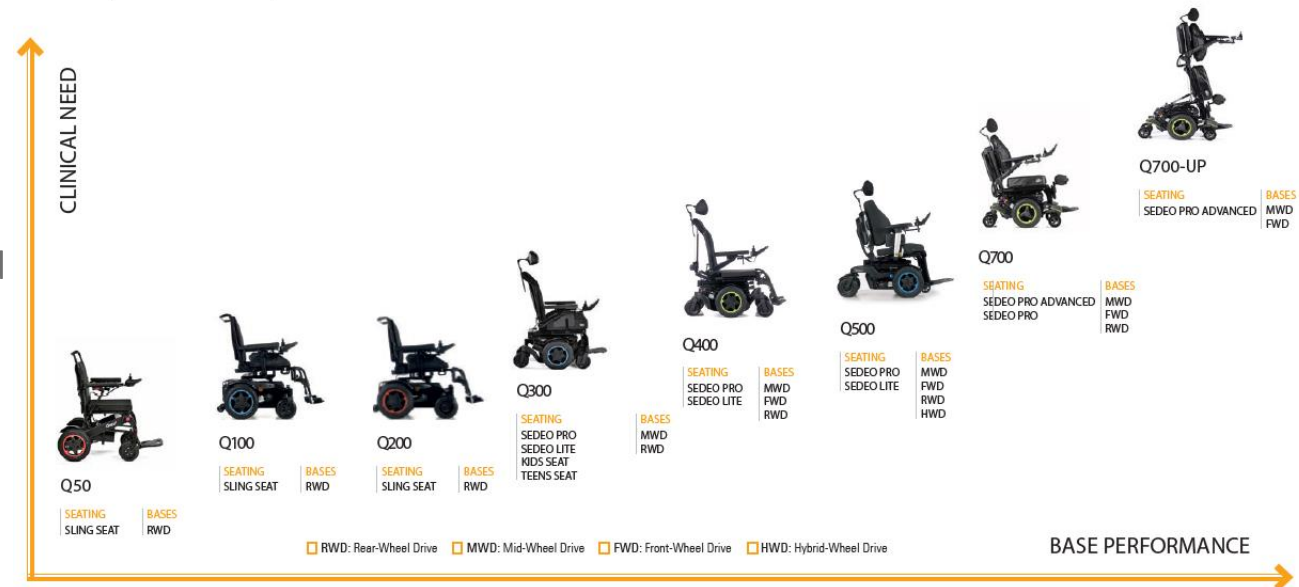

Q300 M Mini (Teens)

Exceptional drive performance for growing children and smaller adults

Zippie Q300 M Mini (Kids)

One of the narrowest pediatric power chairs on the market

Q300 M Mini Kids

Q300 M Mini Teens

Q300 M Mini with SEDEO LITE

Q300 M Mini with SEDEO PRO

THE POWER OF QUICKIE

Part of the Quickie power range

- One modular power chair family
- Simple to prescribe and match product to clinical need
- The most efficient power chair fleet on the market

Q300 M MINI DRIVE BASE

Ultra slim 520 mm compact base (with 12" wheels)

Turning circle of just 1120 mm

- go where others can't

TRUE mid-wheel drive powerchair with all wheel suspension

- Keeps you safe and stable
- Super strong 4-pole motors
- 70 mm kerbs (14" drive wheels)
- Range of 36 km with 56 Ah batteries

Designed to last

Unlike other powerchairs, our gears are polished metal (not plastic). Providing lower noise and higher efficiency, they're bred for tough conditions.

Options offered

- 2-pole standard: 6 kph
- 2-pole performance: 6 & 10 kph
- 4-pole: 6 or 8 kph
- Cross-compatibility - Q300, Q400, Q500, Q700