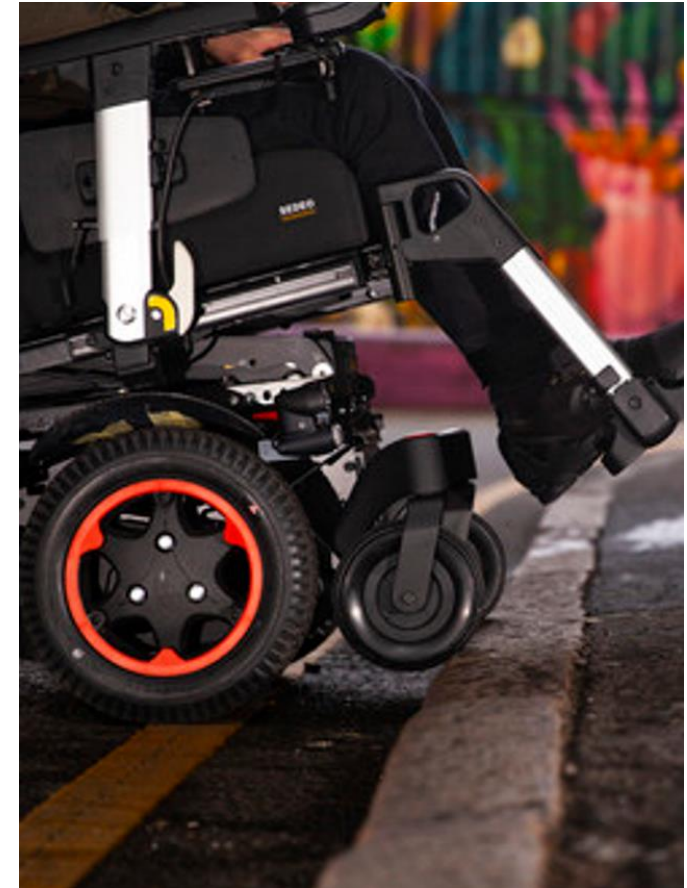

OUTDOOR PERFORMANCE

Anti pitch technology

You're kept safe and stable in your seat with Anti-Pitch technology, this prevents jolting you forwards when you come to a halt on a slope.

All-wheel independent suspension

Our PATENTED all-wheel independent suspension ensures all six wheels remain on the ground whilst climbing and transitioning obstacles. Any shocks or bumps are absorbed by the wheel's suspension, providing a soft and smooth ride.

Kerb climbing capability of 70 mm

With 14" drive wheels