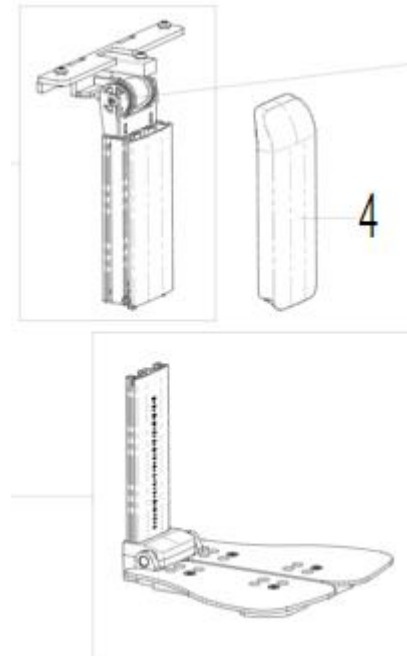

Armrest, Single Post, Removable

Armrest, Single Post, SEDEO LITE

NEW ARMREST

Multi adjustable armrest

NEW

- 2 extra hinges
- Height, width and angle adjustable
- Wrap around the user – keeping the wheelchair's width as slim as possible

COMING SOON

LEGRESTS

Centre mount legrest

- Angle adjustable
- Smaller footplate for small Q300 M Mini base

Power center mount legrest (small version – no tracks at the sides)

- Length compensating (260mm), user is kept in ideal position
- Separate footplates – mounted inwards
- Option ‘footplate to floor’
 - Operate the two actuators separately
 - Lower the footplate to the floor for easy forward transfers

Swing away legrests

SUMMARY

Design Objective

Complete the Q300 M Mini Family by Integrating Sedeo Pro Seating onto the Q300 M Mini Base

Product Summary

- Existing Q300M Mini base now available with proven Sedeo Pro
- Improvements
 - Now available with Lift – tilt 50°
 - Powered anti shear back recline back 150° with relax position (coming soon)
 - Fender lights (w/o indicators)