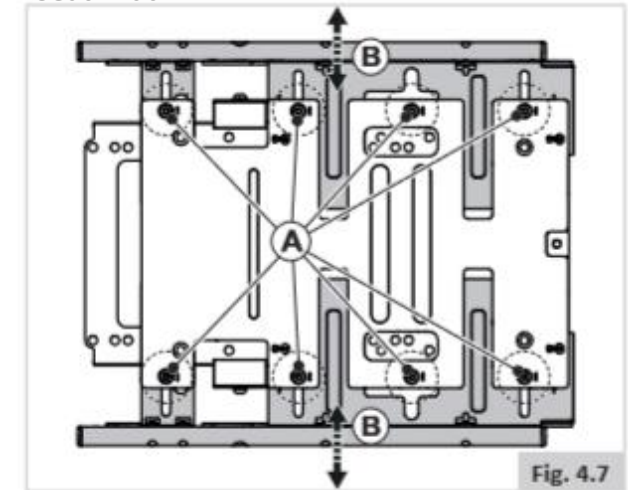

SEAT AND BACKREST FRAME

Easily adjustable and configurable seating frame

- Seat width 380 – 560 mm
- Additional armrest width +20 and -20 mm (for single post armrests)
- Seat depth 400 – 600 mm
- Integrated slotted seat rail

Backrest frames

Tool angle adjustable back, 90°-120°

- Stepless adjustment, easy to adjust with user in the chair
- Foldable backrest as standard

Powered recline, 90°-130°

Powered recline, 90°-150° with 100 mm (4") mechanical anti-shear

- Allows headrest, head and even chin control to stay in place during recline operation

User adjustable manual recline back, 90°-130°

- For user who is able to shift body weight made easy with gas spring
- Operating lever for adjustment under the armrest

Seat width