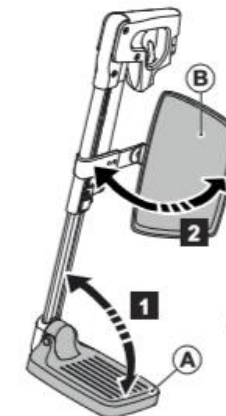

Armrest, Single Post, Removable

Armrest, Single Post, SEDEO LITE

NEW ARMREST

Multi adjustable armrest

NEW

- 2 extra hinges
- Height, width and angle adjustable
- Wrap around the user – keeping the wheelchair's width as slim as possible

COMING SOON

LEGRESTS

Centre mount legrest

- Angle adjustable
- Smaller footplate for small Q300 M Mini base

Power center mount legrest (small version – no tracks at the sides)

- Length compensating (260mm), user is kept in ideal position
- Separate footplates – mounted inwards
- Option ‘footplate to floor’
 - Operate the two actuators separately
 - Lower the footplate to the floor for easy forward transfers

Swing away legrests

SUMMARY

Design Objective

Complete the Q300 M Mini Family by Integrating Sedeo Pro Seating onto the Q300 M Mini Base

Product Summary

- Existing Q300M Mini base now available with proven Sedeo Pro
- Improvements
 - Now available with Lift – tilt 50°
 - Powered anti shear back recline back 150° with relax position (coming soon)
 - Fender lights (w/o indicators)