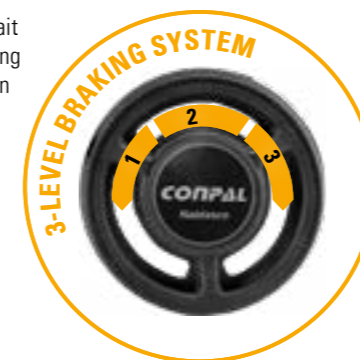

// GREAT AID FOR GAIT TRAINING

It's the Gemino 30 SpeedControl's unique ability to smooth out your gait through offering controlled resistance that also makes it a great training partner if you need to learn to walk again. You can concentrate fully on the sequence of movements, while your rollator promotes an upright posture and a steady pace. And use the different braking levels for adjusting the rollator to the progress you are making in your rehabilitation.