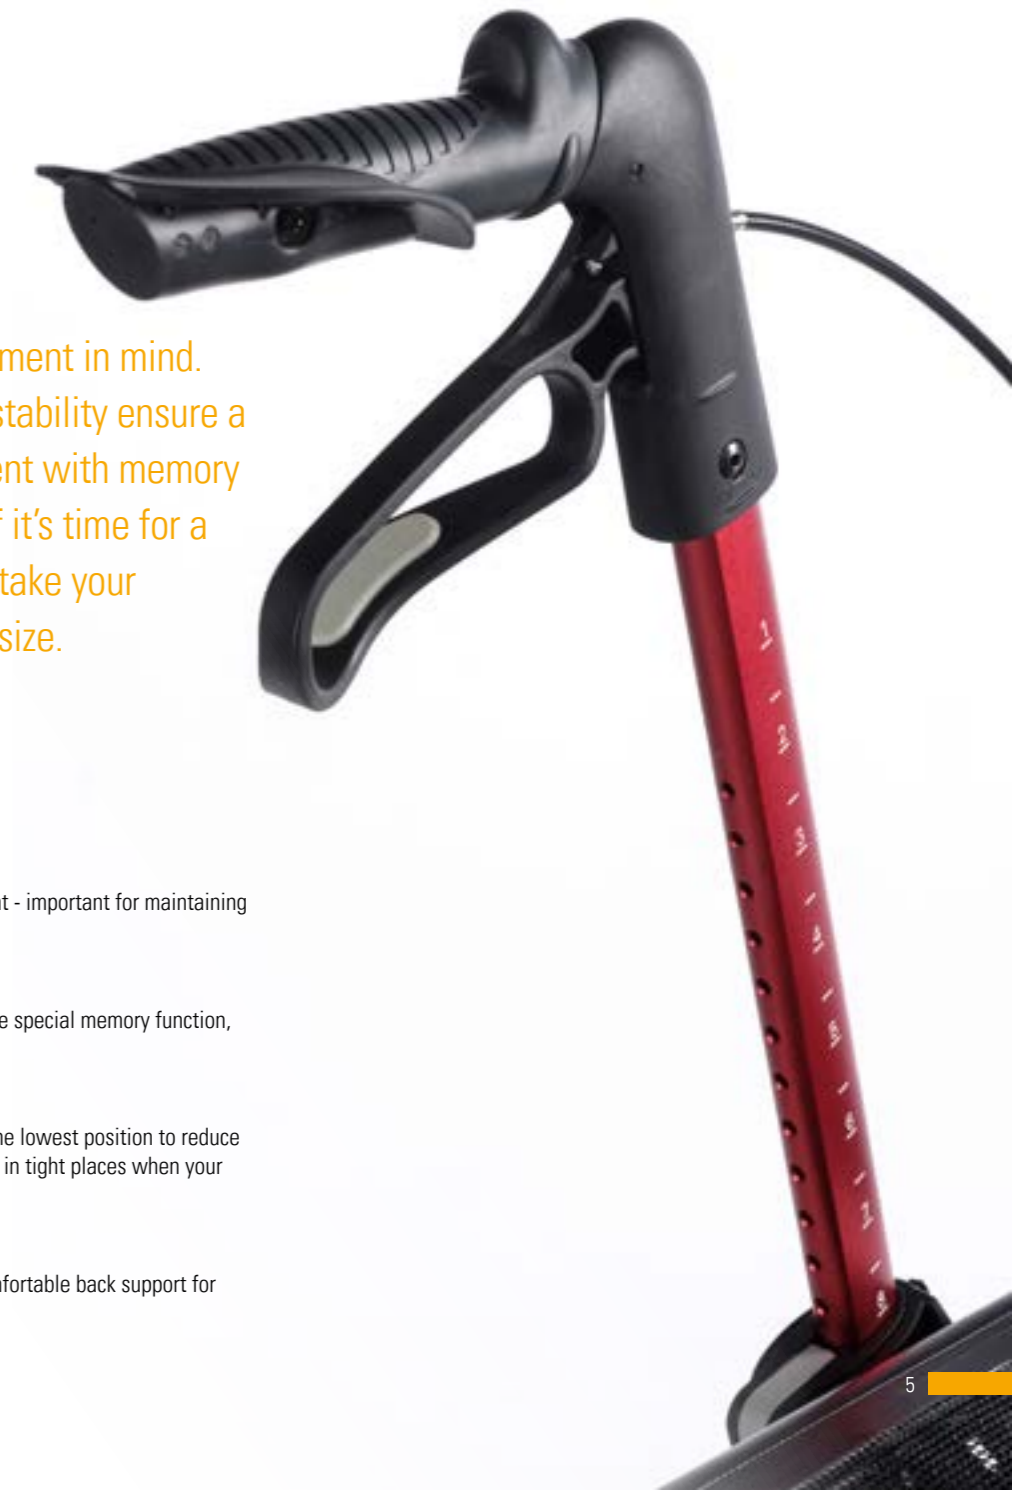

// PRACTICAL EVERYDAY USE

With your Gemino you'll enjoy comfortable walking - and comfortable seating, if it's time for a break. Combine with a comfortable back support for additional support. Lots of things to carry? Simply use the practical basket – or choose a stylish bag.