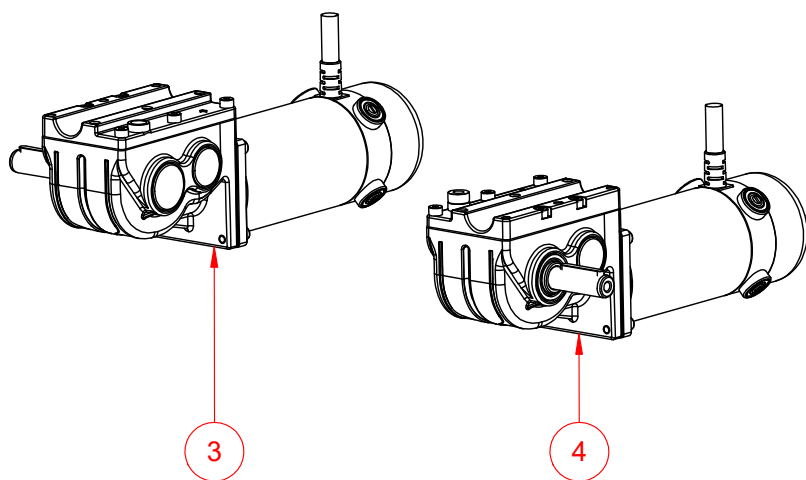

Motorer

Splittegning/Exploded view

Motorer LS-300
Motors LS-300

Splittegning/Exploded view

Motorer LS-300
Motors LS-300

Pos.	Art.	Ant./ No	Beskrivelse	Description
1	102377	1	Motorbrakett venstre LS-300	Drive motor bracket, left LS-300
2	102378	1	Motorbrakett høyre LS-300	Drive motor Bracket , right LS-300
3	102279	1	Drivmotor, LS-300 høyre 450W	Drive motor right 450W LS-300
4	102278	1	Drivmotor, LS-300 Venstre 450W	Drive motor left 450W LS-300