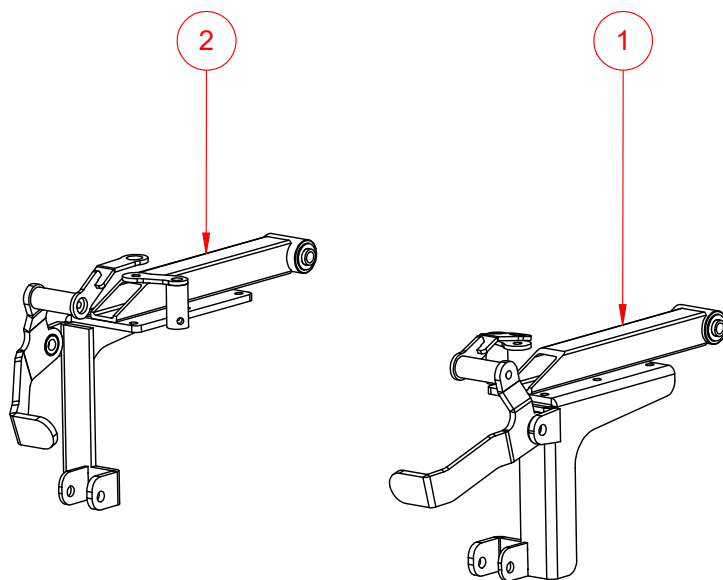

Motorer

Splittegning/Exploded view

Motorer LS-300
Motors LS-300

Splittegning/Exploded view

Motorer LS-300
Motors LS-300

Pos.	Art.	Ant./ No	Beskrivelse	Description
1	102377	1	Motorbrakett venstre LS-300	Drive motor bracket, left LS-300
2	102378	1	Motorbrakett høyre LS-300	Drive motor Bracket , right LS-300
3	102279	1	Drivmotor, LS-300 høyre 450W	Drive motor right 450W LS-300
4	102278	1	Drivmotor, LS-300 Venstre 450W	Drive motor left 450W LS-300