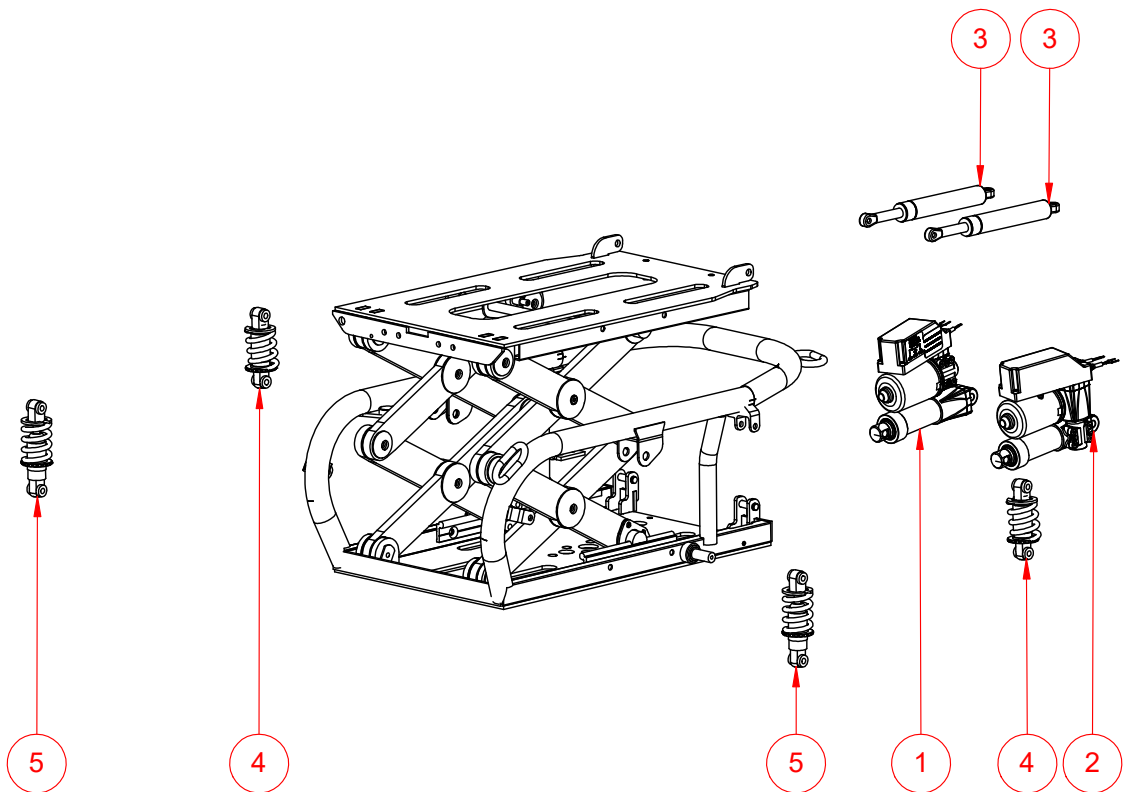

Seteløft

Splittegning/Exploded view

løft LS-300
Seat lift LS-300

Splittegning/Exploded view

løft LS-300
Seat lift LS-300

Pos.	Art.	Ant./ No	Beskrivelse	Description
1	102280	1	Aktuator, løft LS-300 høyre	Seat lift actuator, right LS-300
2	102022	1	Aktuator, løft LS-300 venstre	Seat lift actuator, left LS-300
3	102033	2	Gassdemper, LS-300 løft 1500N	Gas dampner, seat lift 1500N
4	102237	2	Støtdemper 100L/850LBS	Shock absorber 100/850LBS
5	102238	2	Støtdemper 125L/850LBS	Shock absorber 125/850LBS