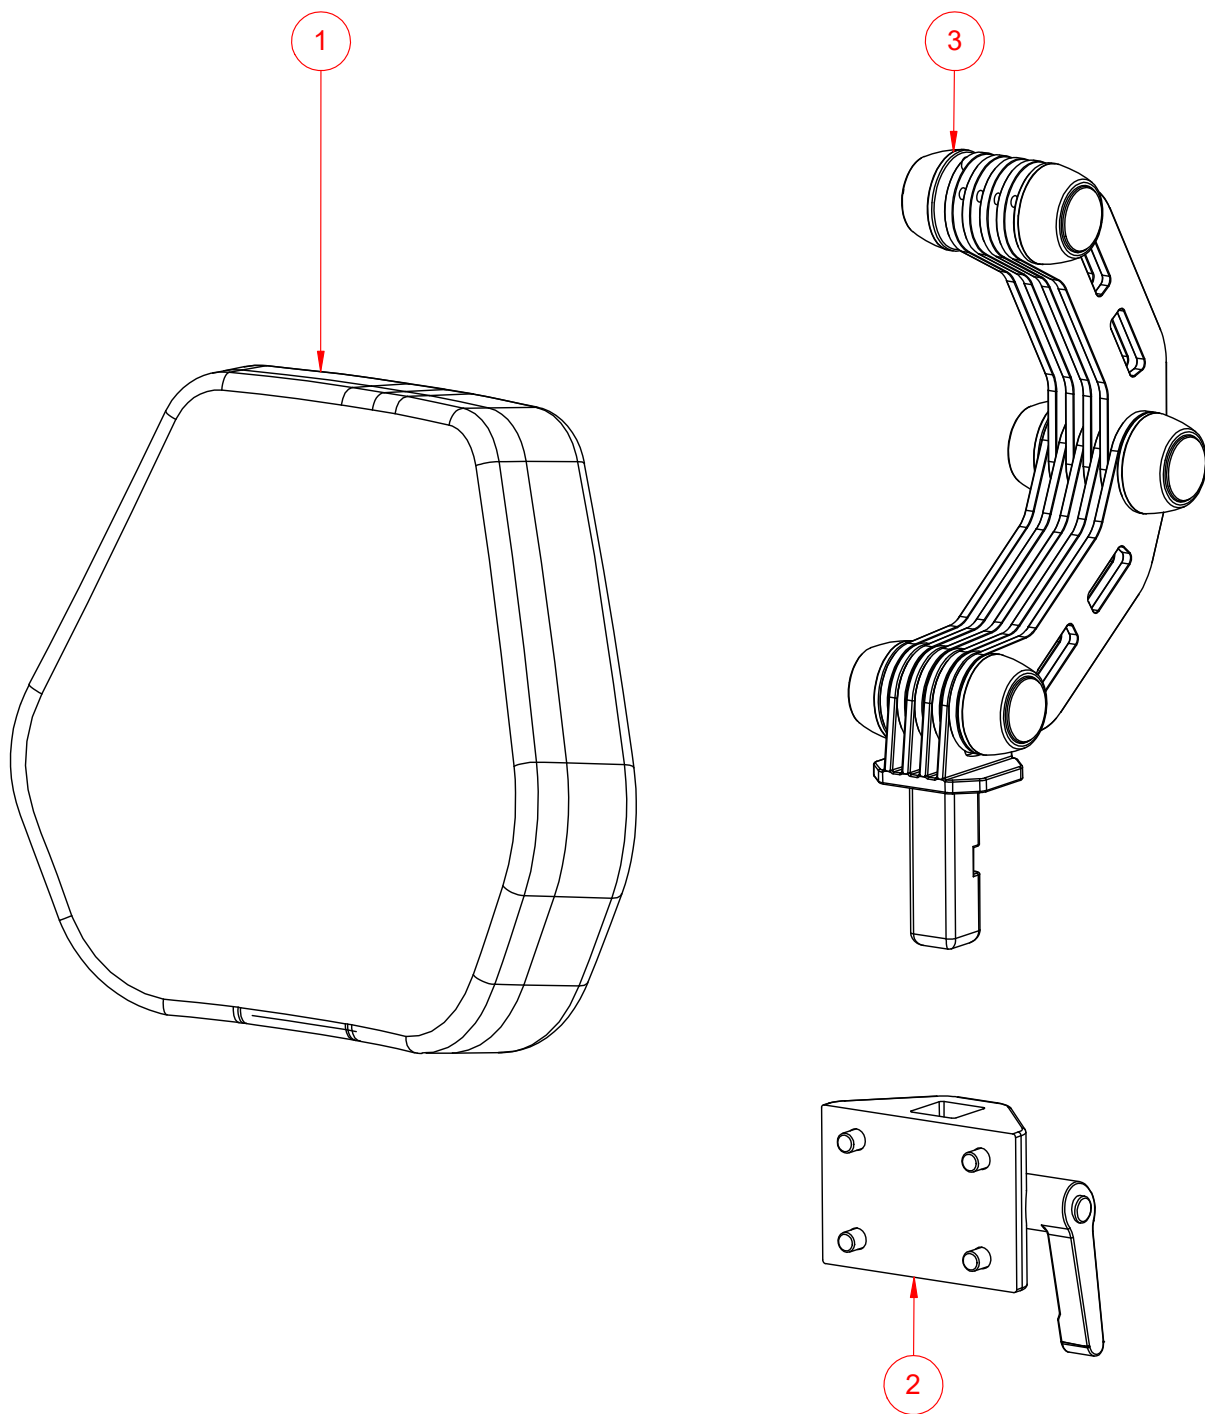

Hodestøtte

Splittegning/Exploded view

Nakketøffe, LS-300
Headrest LS-300

Splittegning/Exploded view

Nakkestøtte, LS-300
Headrest LS-300

Pos.	Art.	Ant./ No	Beskrivelse	Description
1	102353	1	Nakkepute, standard	Headrest, pad standard
2	102351	1	Nakkestøtte, rygginnfestning fast	Headrest, mounting bracket standard
3	102355	1	Nakkestøtte, justeringsbøyle	Headrest, adjustable bracket