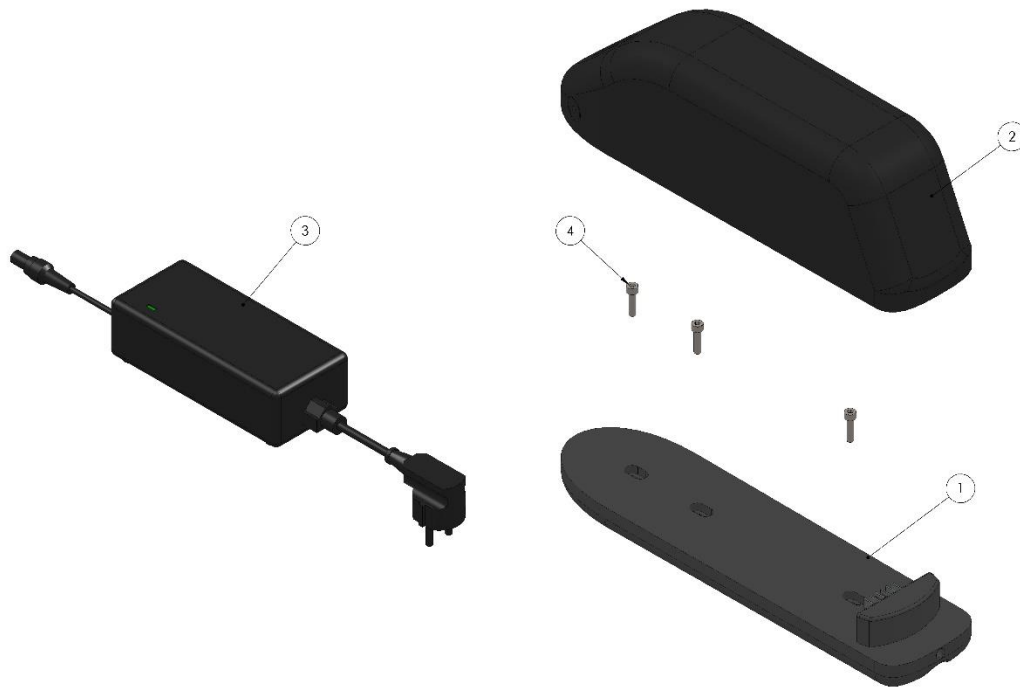

Pos	pcs	Description	Article number	size	note
1	1	Battery 36V 13Ah	AAND. 12163		
2	1	Battery 36V 13Ah	AAND. 12163		
3	1	Battery charger 36V 13Ah	AAND. 121651		
4	3	Hexagon socket countersunk head cap screw		M5 x 18