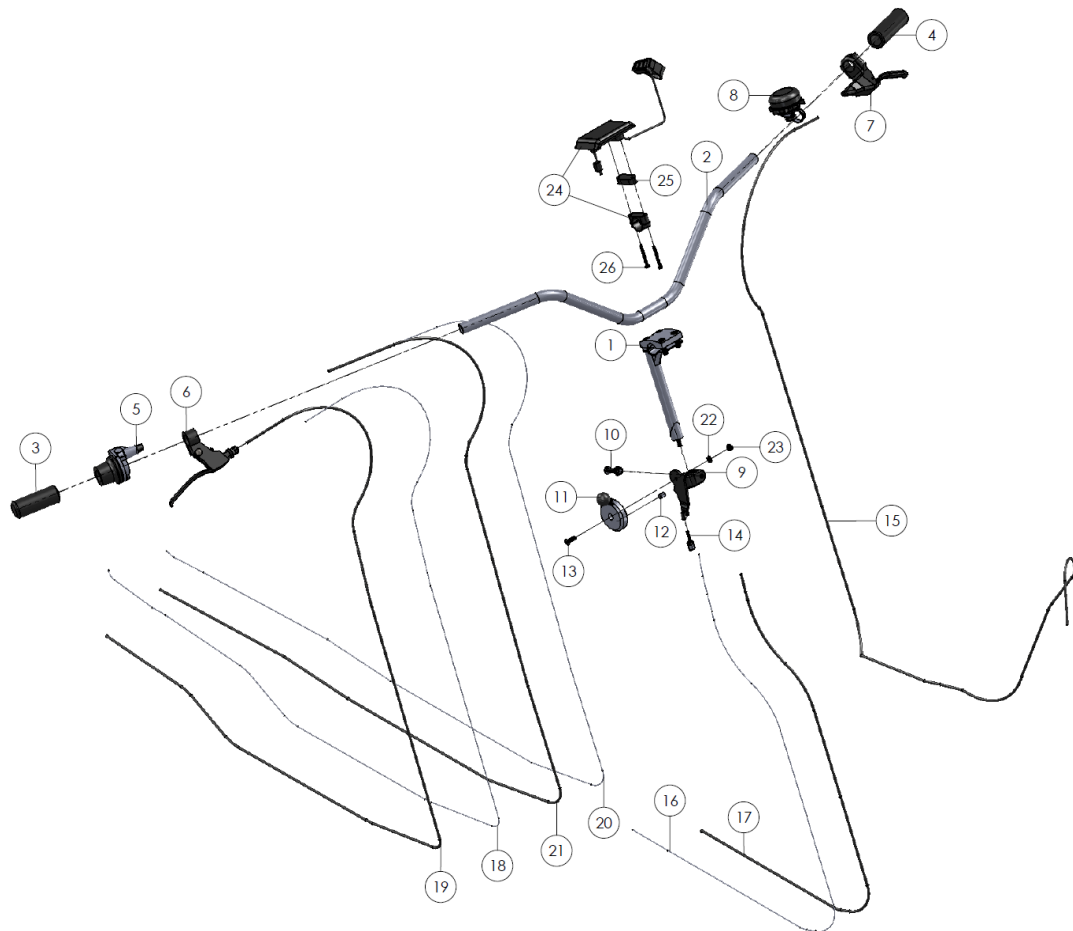

Pos	pcs	Description	Article number	size	note
1	1	Stem Ø21.1 x 180mm VK-BMX	STUD. 05150	Ø21.1 x 180	
2	1	Handlebar	STUD. 05044		
3	1	Handle R 70mm	STUD. 05030	70mm	
4	1	Handle L 110mm	STUD. 05032	110mm	
5	1	Gripshift 7 speed	AAND. 10432		
6	1	Brake grip R	REMD. 06011		
7	1	Brake grip L hydraulic	REMD. 06261		Part of hydraulic brake set
8	1	Bell	STUD. 05012		
9	1	Adjust plate complete	FRAM. 14177		
10	1	Seat post clamp bolt		M8 x 35	
11	1	Adjust disk	AAND. 100351		
12	1	Clamp nipple 8 x 9	AAND. 100358	8 x 9	
13	1	Hexagon socket countersunk head cap screw		M6 x 20	
14	1	Cable set bolt m6	KABE. 02110	M6	
15	1	Hydraulic cable	REMD. 06264	L = 2.13 mtr	
16	1	Inner cable switch system	KABE. 020212	1.2 x 2100	
17	1	Outside cable switch system	KABE. 02024	L = 103cm	
18	1	Inner cable rearbrake	KABE. 02015	L = 2250mm	
19	1	Outside cable rearbrake	KABE. 02031	L = 194cm	
20	1	Inner gear cable	KABE. 020215	L = 3mtr	
21	1	Outside gear cable	KABE. 02035	L = 200cm	
22	1	Washer		M6	
23	1	Prevailing Torque nut		M6	
24	1	Display LCD Direct Power HM	AAND. 107412		
25	1	Fill strip Direct Power HM	AAND. 10742		
26	2	Hexagon bolt		M4 x 40