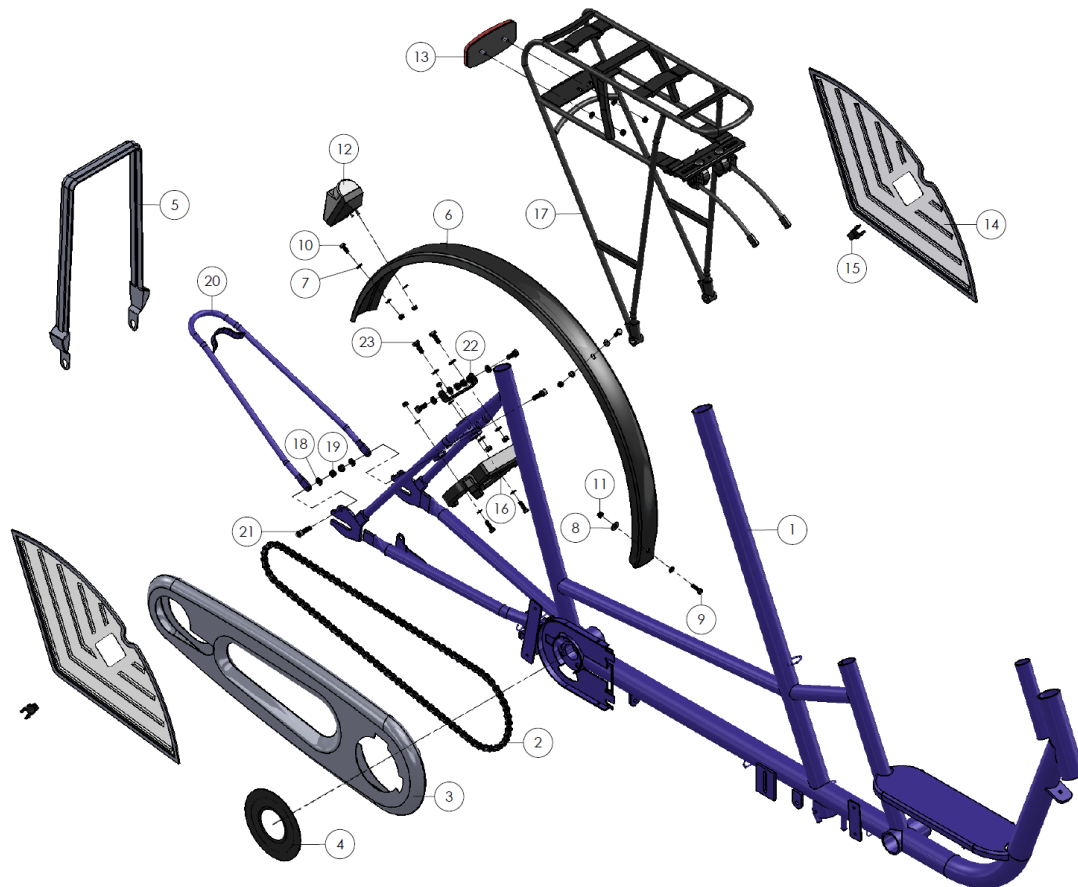

Pos	pcs	Description	Article number	size	note
1	1	Frame blue	SPUI. 282002		RAL 5022
2	1	Chain rear	AAND. 10059		
3	1	Gear case	BESD. 12006		
4	1	Gear case disk	BESD. 120061		
5	1	Straps	ACCE. 13026		
6	1	Mudguard rear black	BESD. 12252		
6	1	Mudguard rear wish color	SPUI. 282039		Color adjudge
7	12	Washer		M5	
8	1	Washer great		M5	
9	3	Hexagon bolt		M5 x 16	
10	2	Hexagon bolt		M5 x 12	
11	8	Prevailing Torque nut		M5	
12	1	Rear light	VERL. 01004		
13	1	Rear reflector 50mm oval	VERL. 01012		
14	1	Overcoat guard	BESD. 12036		
15	2	Clip Overcoat guard 13mm Hesling	BESD. 12038	13mm	
16	1	Lock AXA Solid	ACCE. 13036		
17	1	Rear carrier Direct Power HM	AAND. 107416		
18	10	Washer		M6	
19	6	Prevailing Torque nut		M6	
20	1	Mudguard stay rear blue	SPUI. 282052		RAL 5022
20	1	Mudguard stay rear anthracite	SPUI. 282051		EP2020
20	1	Mudguard stay rear wish color	SPUI. 282059		Color adjudge
21	2	Cylinder head screw		M6 x 20	
22	1	Bracket Rear carrier assembly	AAND. 10744		
23	4	Hexagon bolt		M6 x 16