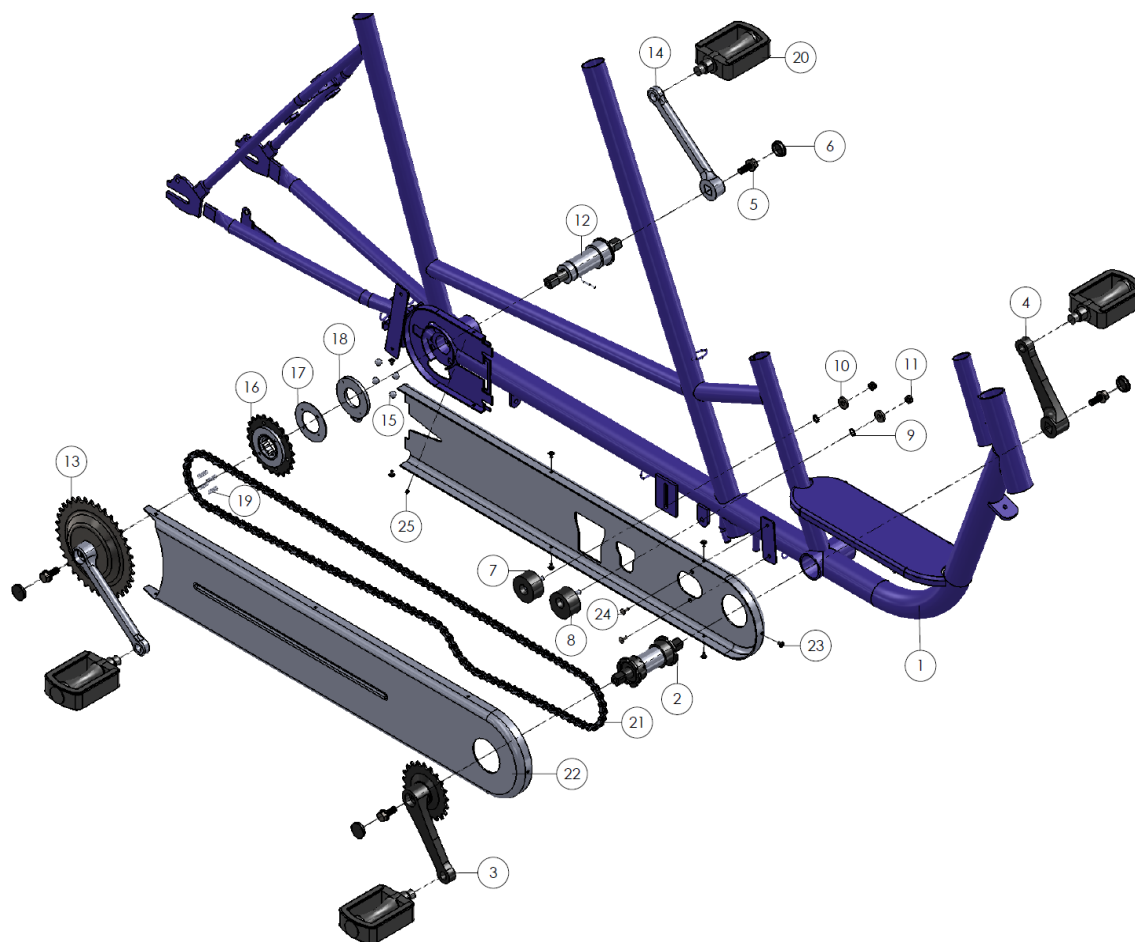

Pos	pcs	Description	Article number	size	note
1	1	Frame blue	SPUI. 282002		
2	1	Bracket axle 127mm BSA JIS	AAND. 10081	127mm	
3	1	Crankset 21T 115mm black	AAND. 10016	21T 115mm	Black
4	1	Crank L 115mm black	AAND. 100159	115mm	Black
5	4	Crankbolt	AAND. 10002		
6	4	Crankbolt cover	AAND. 10000		
7	1	Chain adjuster bolt in the middle	AAND. 100502		
8	1	Chain adjuster bolt outside middle	AAND. 100501		
9	2	Tooth locked washer		M6	
10	2	Washer heavy		M6	
11	2	Prevailing Torque nut		M6	
12	1	Bracket axle with torque sensor	AAND. 10084	136mm	
13	1	Crankset 36T 150mm	AAND. 100102	36T 150mm	
14	1	Crank L 150mm	AAND. 100101	150mm	Black
15	4	Clutch ball	AAND. 10032	Ø9.05mm	
16	1	Freewheel	AAND. 101651	22T	
17	1	Synthetic clutch disk	AAND. 10031		
18	1	Clutch disk	FRAM. 14436	Ø 59	
19	4	Clutch spring DR1670	VEER. 17130		
20	4	Pedal universal	AAND. 10070		2 pcs = 1 set
21	1	Front chain	AAND. 10058		
22	1	Gear case	BESD. 120082		anthracite
23	7	Snapnail 8.0 x 1.8 x 6.0 x 4	BEVM. 11122	8.0x1.8x6.0x4	
24	2	Blind rivet		4 x 10 kop 12	
25	1	Socket set screw cup point		M4 x 5	

Pos	pcs	Description	Article number	size	note
1	1	Front wheel with motor 20" x 1.75	WIEL. 038045	20"x1.75	
2	1	Rim tape 16"-20" ( 15mm) 20inch	BAND. 07300	16"-20" (15mm)	
3	1	Inner tube 20"x1.25-1.75	BAND. 07082	20"x1.25-1.75	
4	1	Tire 20" x 1.75 (47-406)	BAND. 07012	20" x 1.75 (47 - 406)	