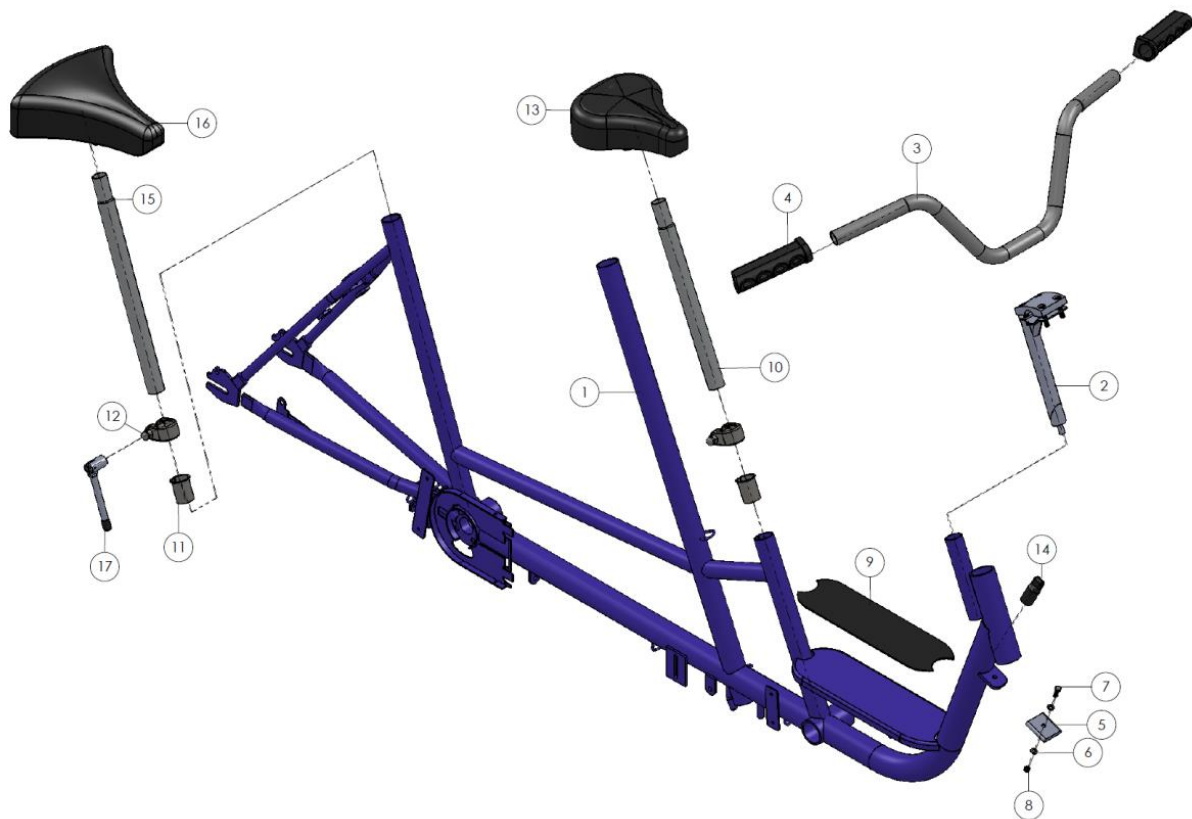

Pos	pcs	Description	Article number	size	note
1	1	Frame blue	SPUI. 282002		
2	1	Bracket axle 127mm BSA JIS	AAND. 10081	127mm	
3	1	Crankset 21T 115mm black	AAND. 10016	21T 115mm	Black
4	1	Crank L 115mm black	AAND. 100159	115mm	Black
5	4	Crankbolt	AAND. 10002		
6	4	Crankbolt cover	AAND. 10000		
7	1	Chain adjuster bolt in the middle	AAND. 100502		
8	1	Chain adjuster bolt outside middle	AAND. 100501		
9	2	Tooth locked washer		M6	
10	2	Washer heavy		M6	
11	2	Prevailing Torque nut		M6	
12	1	Bracket axle with torque sensor	AAND. 10084	136mm	
13	1	Crankset 36T 150mm	AAND. 100102	36T 150mm	
14	1	Crank L 150mm	AAND. 100101	150mm	Black
15	4	Clutch ball	AAND. 10032	Ø9.05mm	
16	1	Freewheel	AAND. 101651	22T	
17	1	Synthetic clutch disk	AAND. 10031		
18	1	Clutch disk	FRAM. 14436	Ø 59	
19	4	Clutch spring DR1670	VEER. 17130		
20	4	Pedal universal	AAND. 10070		2 pcs = 1 set
21	1	Front chain	AAND. 10058		
22	1	Gear case	BESD. 120082		anthracite
23	7	Snapnail 8.0 x 1.8 x 6.0 x 4	BEVM. 11122	8.0x1.8x6.0x4	
24	2	Blind rivet		4 x 10 kop 12	
25	1	Socket set screw cup point		M4 x 5	

Pos	pcs	Description	Article number	size	note
1	1	Front wheel with motor 20" x 1.75	WIEL. 038045	20"x1.75	
2	1	Rim tape 16"-20" ( 15mm) 20inch	BAND. 07300	16"-20" (15mm)	
3	1	Inner tube 20"x1.25-1.75	BAND. 07082	20"x1.25-1.75	
4	1	Tire 20" x 1.75 (47-406)	BAND. 07012	20" x 1.75 (47 - 406)	