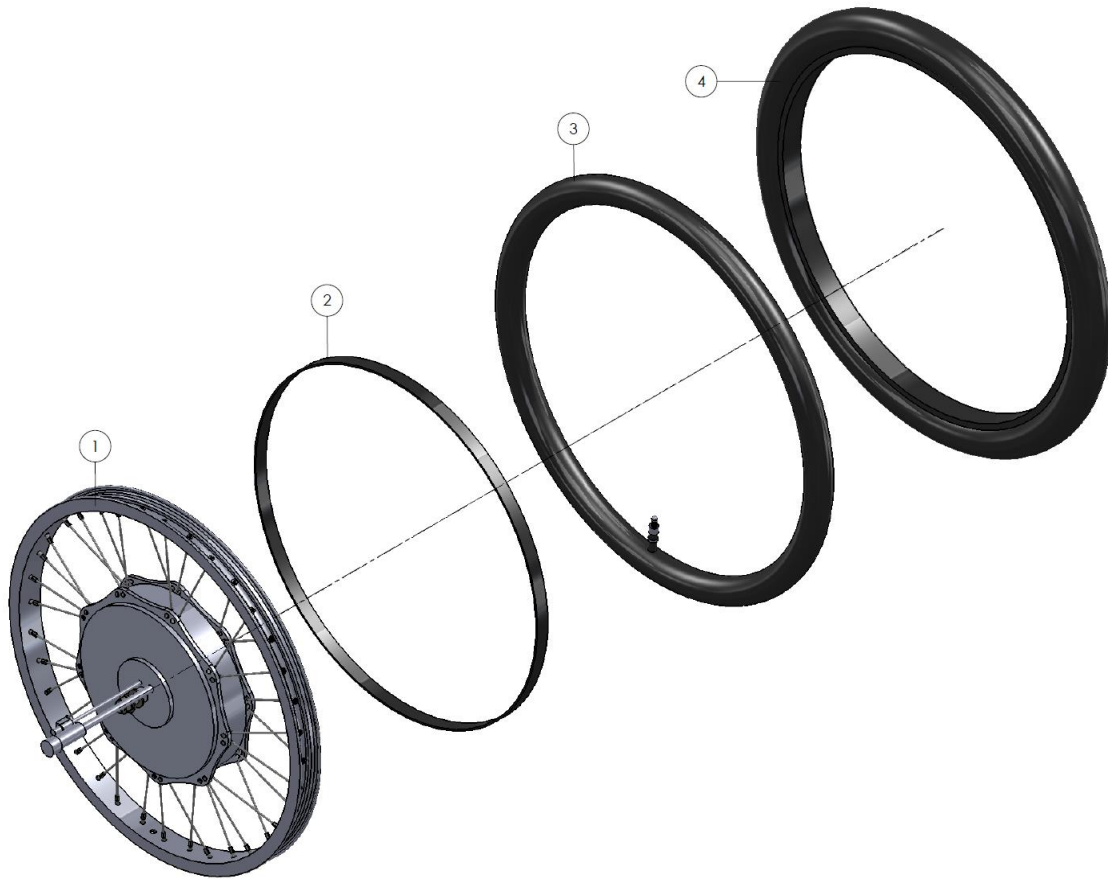

Pos	pcs	Description	Article number	size	note
1	1	Frame blue	SPUI. 282002		
2	1	Bracket axle 127mm BSA JIS	AAND. 10081	127mm	
3	1	Crankset 21T 115mm black	AAND. 10016	21T 115mm	Black
4	1	Crank L 115mm black	AAND. 100159	115mm	Black
5	4	Crankbolt	AAND. 10002		
6	4	Crankbolt cover	AAND. 10000		
7	1	Chain adjuster bolt in the middle	AAND. 100502		
8	1	Chain adjuster bolt outside middle	AAND. 100501		
9	2	Tooth locked washer		M6	
10	2	Washer heavy		M6	
11	2	Prevailing Torque nut		M6	
12	1	Bracket axle with torque sensor	AAND. 10084	136mm	
13	1	Crankset 36T 150mm	AAND. 100102	36T 150mm	
14	1	Crank L 150mm	AAND. 100101	150mm	Black
15	4	Clutch ball	AAND. 10032	Ø9.05mm	
16	1	Freewheel	AAND. 101651	22T	
17	1	Synthetic clutch disk	AAND. 10031		
18	1	Clutch disk	FRAM. 14436	Ø 59	
19	4	Clutch spring DR1670	VEER. 17130		
20	4	Pedal universal	AAND. 10070		2 pcs = 1 set
21	1	Front chain	AAND. 10058		
22	1	Gear case	BESD. 120082		anthracite
23	7	Snapnail 8.0 x 1.8 x 6.0 x 4	BEVM. 11122	8.0x1.8x6.0x4	
24	2	Blind rivet		4 x 10 kop 12	
25	1	Socket set screw cup point		M4 x 5	

Pos	pcs	Description	Article number	size	note
1	1	Front wheel with motor 20" x 1.75	WIEL. 038045	20"x1.75	
2	1	Rim tape 16"-20" ( 15mm) 20inch	BAND. 07300	16"-20" (15mm)	
3	1	Inner tube 20"x1.25-1.75	BAND. 07082	20"x1.25-1.75	
4	1	Tire 20" x 1.75 (47-406)	BAND. 07012	20" x 1.75 (47 - 406)	