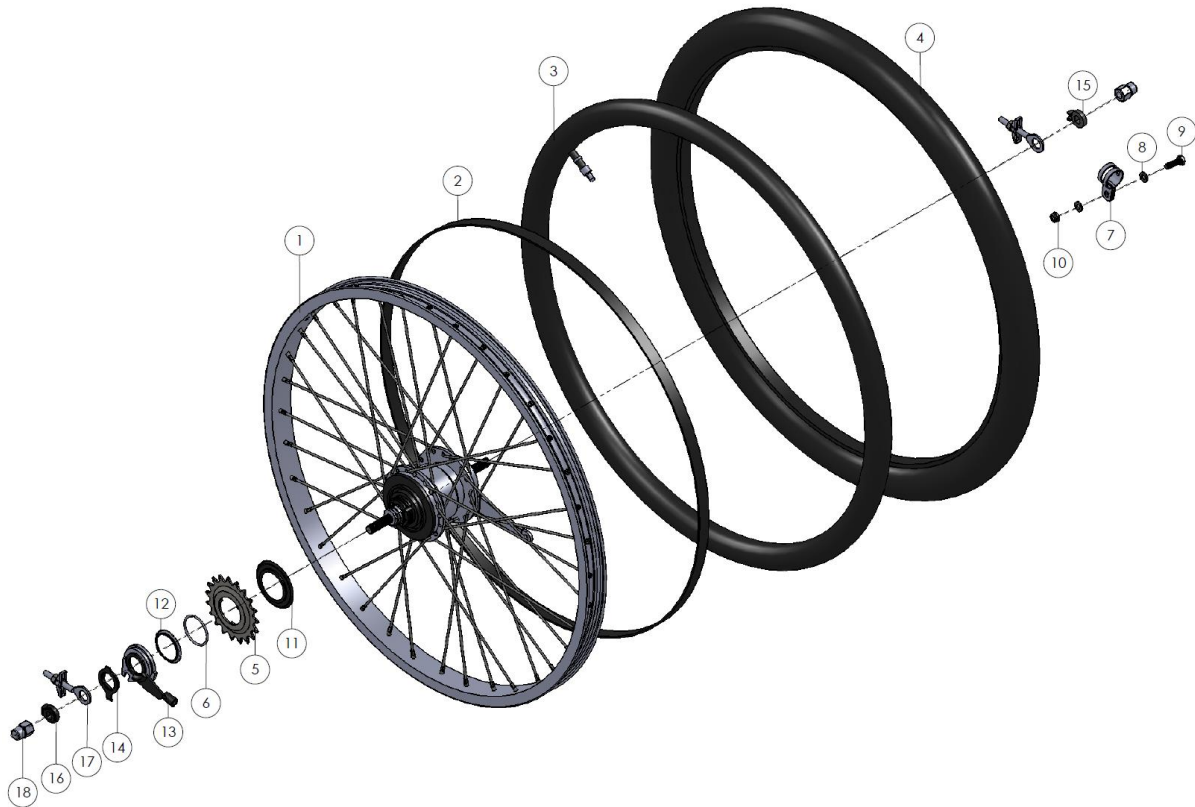

Pos	pcs	Description	Article number	size	note
1	1	Rear wheel A 24"x1.75 7V-TT	WIEL. 038051	24" x 1.75	
2	1	Rim tape 24" – 28"	BAND. 07303	24"-28"	
3	1	Inner tube 24" x 1. 3/8 – 1.25	BAND. 07093	24"x1. 3/8 – 1.25	
4	1	Tire 24" x 1.75	BAND. 07092	24" x 1.75	
5	1	Chain wheel 19T	AAND. 10172	19T	
6	1	Sprocket circlip	WIEL. 033503		
7	1	Bandage Ø22	WIEL. 03424	Ø22	
8	2	Washer		M6	
9	1	Hexagon bolt		M6 x 18	
10	1	Prevailing Torque nut		M6	
11	1	Dust cover great	WIEL. 03478		
12	1	Dust cover small	AAND. 10321		
13	1	Cassette joint 7speed	AAND. 10332		
14	1	Cassette joint fixing ring	AAND. 104337		
15	1	Locking disc 7L grey	AAND. 10318		
16	1	Locking disc 7G black	AAND. 10314		
17	2	Chain adjuster	AAND. 100515		
18	2	Axle nut	AAND. 10310