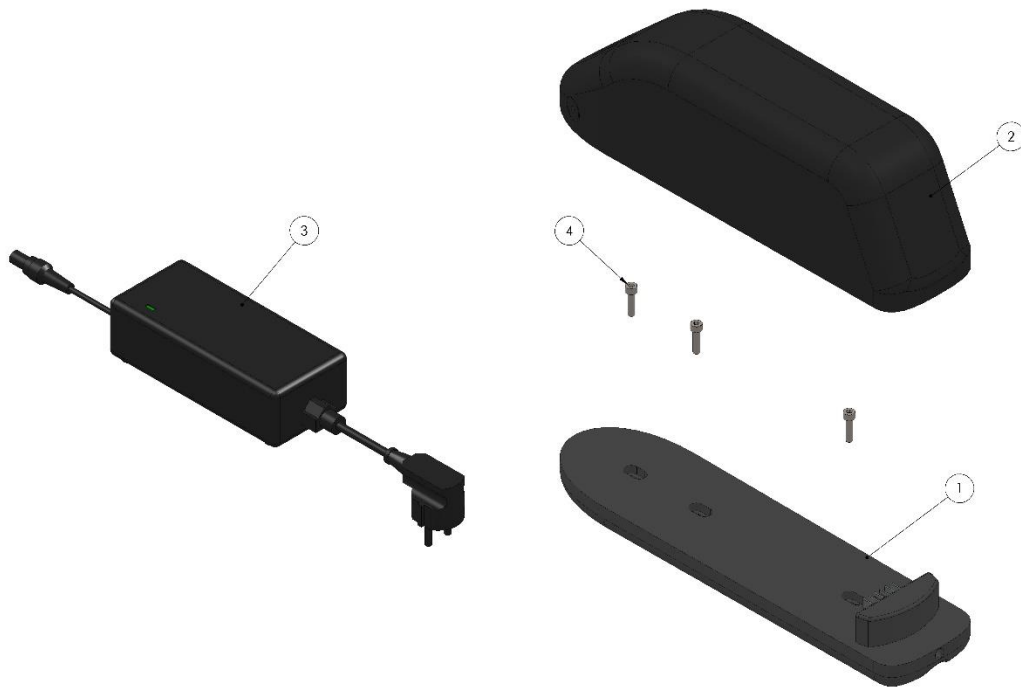

Pos	pcs	Description	Article number	size	note
1	1	Battery 36V 13Ah	AAND. 12163		
2	1	Battery 36V 13Ah	AAND. 12163		
3	1	Battery charger 36V 13Ah	AAND. 121651		
4	3	Hexagon socket countersunk head cap screw		M5 x 18