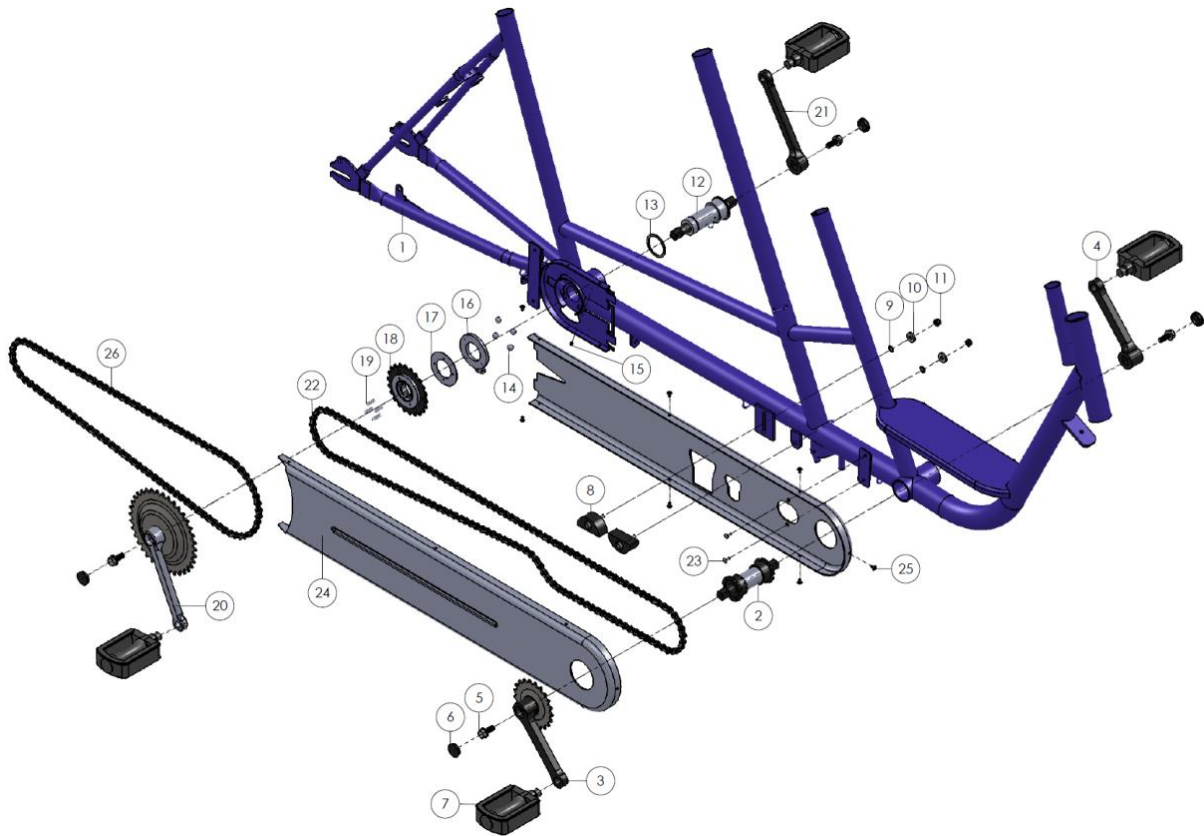

Pos	pcs	Description	Article number	size	note
1	1	Frame blue	SPUI. 282622		
2	1	Bracket axle 127mm BSA JIS	AAND. 10081	127mm	
3	1	Crankset 21T 127mm	AAND. 100162	21T 127mm	
4	1	Crank L 127mm	AAND. 100161	127mm	
5	4	Crankbolt	AAND. 10002		
6	4	Crankbolt cover	AAND. 10000		
7	4	Pedal universal	AAND. 10070		2 pcs = 1 set
8	1	Chain adjuster 19 mm half round	AAND. 10050	19 mm	
9	2	Tooth locked washer		M6	
10	2	Washer heavy		M6	
11	2	Prevailing Torque nut		M6	
12	1	Bracket axle with torque sensor	AAND. 10084	136mm	
13	1	Ring HMW 127	AAND. 101051		
14	4	Clutch ball	AAND. 10032	Ø9.05mm	
15	1	Socket set screw cup point		M4 x 5	
16	1	Clutch disk	FRAM. 14436	Ø 59	
17	1	Synthetic clutch disk	AAND. 10031		
18	1	Freewheel	AAND. 101651		
19	4	Spring DR1670	VEER. 17130		
20	1	Crankset 36T 150mm	AAND. 100102	36T 150mm	
21	1	Crank L 150mm	AAND. 100101	150mm	
22	1	Front chain	AAND. 100582		
23	2	Blind rivet		4 x 10 kop 12	
24	1	Gear case	BESD. 120084		
25	7	Snapnail 8.0 x 1.8 x 6.0 x 4	BEVM. 11122	8.0x1.8x6.0x4	
26	1	Rear chain	AAND. 100592		

Pos	pcs	Description	Article number	size	note
1	1	Front wheel with motor 24"x1.75 (507)	WIEL. 03860	24"x1.75	
2	1	Rim tape 22" - 26" ( 15mm)	BAND. 07310	22"-26" (15mm)	
3	1	Inner tube 24" x 1.3/8 – 1.1/4	BAND. 07093	24"x 1.3/8 – 1.1/4	
4	1	Tire 24" x 1.75 (47-507)	BAND. 07092	24" x 1.75 (47 - 507)	