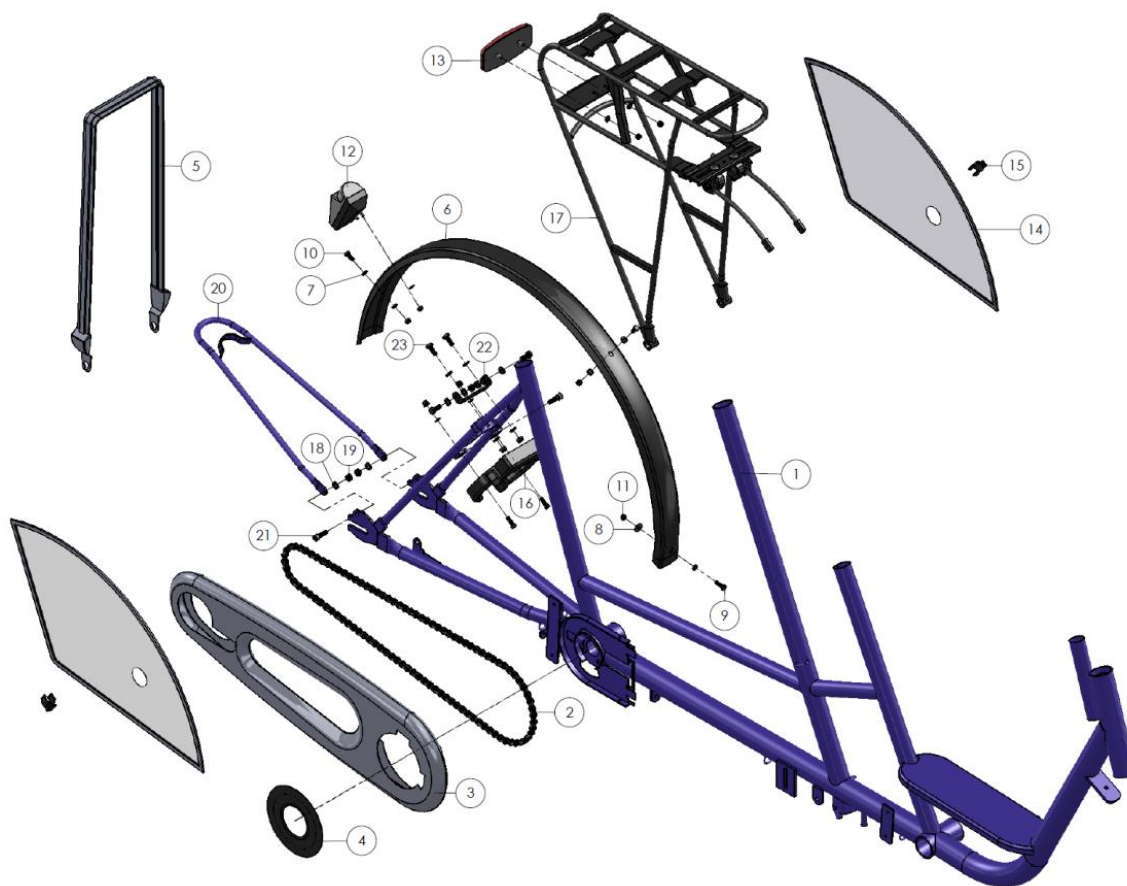

Pos	pcs	Description	Article number	size	note
1	1	Frame blue	SPUI. 282622		RAL 5022
2	1	Chain rear	AAND. 100592		
3	1	Gear case	BESD. 12006		
4	1	Gear case disk	BESD. 120061		
5	1	Strap	ACCE. 13026		
6	1	Mudguard rear black	BESD. 12253		
7	12	Washer		M5	
8	1	Washer great		M5	
9	3	Hexagon bolt		M5 x 16	
10	2	Hexagon bolt		M5 x 12	
11	8	Prevailing Torque nut		M5	
12	1	Rear light	VERL. 01004		
13	1	Rear reflector 50mm oval	VERL. 01012		
14	1	Overcoat guard	BESD. 12036		
15	2	Clip Overcoat guard 13mm Hesling	BESD. 12038	13mm	
16	1	Slot	ACCE. 13036		
17	1	Rear carrier Direct Power HM	AAND. 107416		
18	10	Washer		M6	
19	6	Prevailing Torque nut		M6	
20	1	Mudguard stay rear bleu	SPUI. 282052		RAL 5022
21	2	Cilinder head screw		M6 x 20	
22	1	Bracket Rear carrier assembly	AAND. 10744		
23	4	Hexagon bolt		M6 x 16