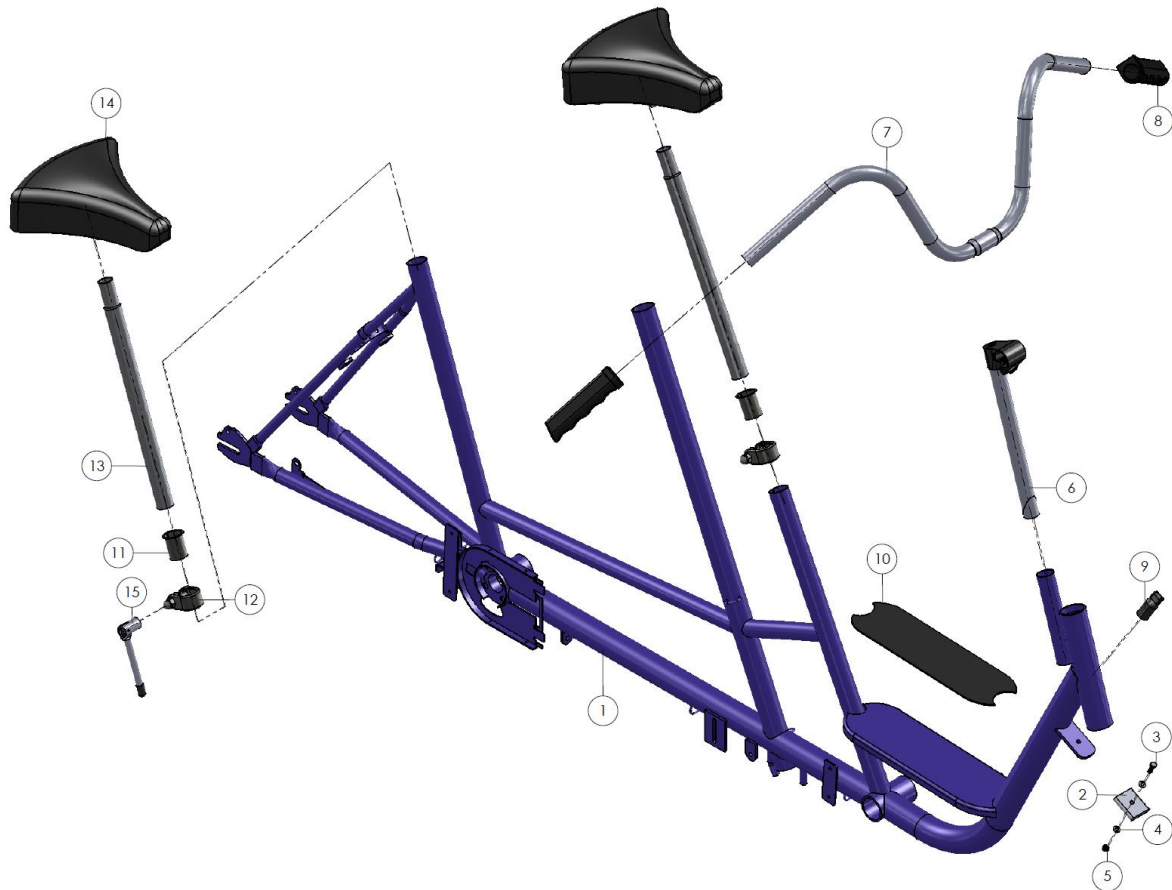

Pos	pcs	Description	Article number	size	note
1	1	Frame blue	SPUI. 282622		
2	1	Bracket axle 127mm BSA JIS	AAND. 10081	127mm	
3	1	Crankset 21T 127mm	AAND. 100162	21T 127mm	
4	1	Crank L 127mm	AAND. 100161	127mm	
5	4	Crankbolt	AAND. 10002		
6	4	Crankbolt cover	AAND. 10000		
7	4	Pedal universal	AAND. 10070		2 pcs = 1 set
8	1	Chain adjuster 19 mm half round	AAND. 10050	19 mm	
9	2	Tooth locked washer		M6	
10	2	Washer heavy		M6	
11	2	Prevailing Torque nut		M6	
12	1	Bracket axle with torque sensor	AAND. 10084	136mm	
13	1	Ring HMW 127	AAND. 101051		
14	4	Clutch ball	AAND. 10032	Ø9.05mm	
15	1	Socket set screw cup point		M4 x 5	
16	1	Clutch disk	FRAM. 14436	Ø 59	
17	1	Synthetic clutch disk	AAND. 10031		
18	1	Freewheel	AAND. 101651		
19	4	Spring DR1670	VEER. 17130		
20	1	Crankset 36T 150mm	AAND. 100102	36T 150mm	
21	1	Crank L 150mm	AAND. 100101	150mm	
22	1	Front chain	AAND. 100582		
23	2	Blind rivet		4 x 10 kop 12	
24	1	Gear case	BESD. 120084		
25	7	Snapnail 8.0 x 1.8 x 6.0 x 4	BEVM. 11122	8.0x1.8x6.0x4	
26	1	Rear chain	AAND. 100592		

Pos	pcs	Description	Article number	size	note
1	1	Front wheel with motor 24"x1.75 (507)	WIEL. 03860	24"x1.75	
2	1	Rim tape 22" - 26" ( 15mm)	BAND. 07310	22"-26" (15mm)	
3	1	Inner tube 24" x 1.3/8 – 1.1/4	BAND. 07093	24"x 1.3/8 – 1.1/4	
4	1	Tire 24" x 1.75 (47-507)	BAND. 07092	24" x 1.75 (47 - 507)	

Pos	pcs	Description	Article number	size	note
1	1	Frame blue	SPUI. 282622		
2	1	Handlebar stud plug	STUD. 05270		
3	1	Washer		M5 x 16	
4	2	Hexagon bolt		M5	
5	1	Prevailing Torque nut		M5	
6	1	Stem Ø22.2 x 280 RK-ATB	STUD. 05171	Ø22.2 L=280	
7	1	Front handlebar	STUD. 05047		
8	1	Handle	STUD. 05020	Ø22	1 set = 2 pcs
9	1	Flexikap with grip 15.9 - 25	BEVM. 11112	15.9 - 25	
10	1	Instep rubber	FRAM. 14120		
11	2	Seat post washer d=0.5mm	ZADE. 15030	D = 0.5	
12	2	Seat post clamp + bolt Ø28.6	ZADE. 150401	Ø28.6	
13	2	Seat post Ø25 x 2 x 350	ZADE. 15010	Ø25 x 2 x 350	
14	2	Saddle SR 8261	ZADE. 15050		
15	1	quick release fort seat clamp	ZADE. 15046		