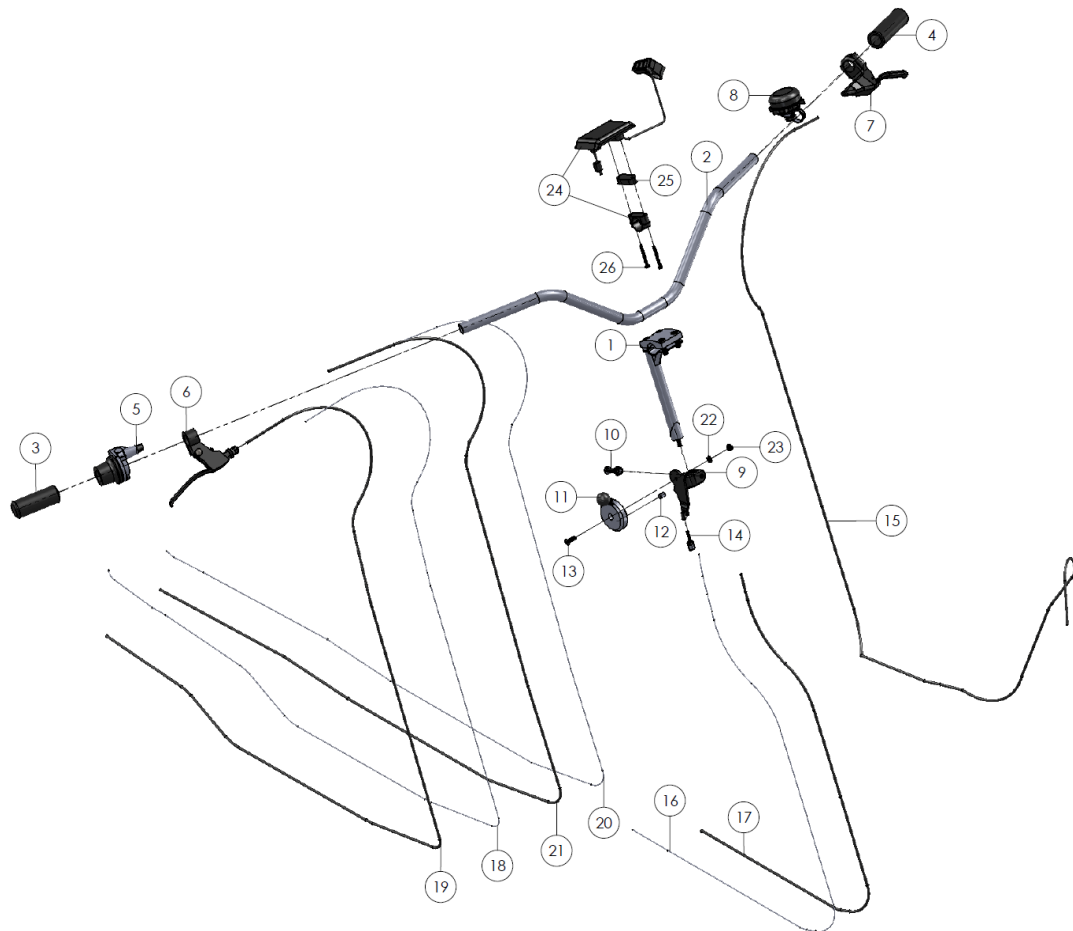

Pos	pcs	Description	Article number	size	note
1	1	Stem Ø21.1 x 180mm VK-BMX	STUD. 05150	Ø21.1 x 180	
2	1	Handlebar	STUD. 05044		
3	1	Handle R 70mm	STUD. 05030	70mm	
4	1	Handle L 110mm	STUD. 05032	110mm	
5	1	Gripshift 7 speed	AAND. 10432		
6	1	Brake grip R	REMD. 06011		
7	1	Brake grip L hydraulic	REMD. 06261		Part of hydraulic brake set
8	1	Bell	STUD. 05012		
9	1	Adjust plate complete	FRAM. 14177		
10	1	Seat post clamp bolt		M8 x 35	
11	1	Adjust disk	AAND. 100351		
12	1	Clamp nipple 8 x 9	AAND. 100358	8 x 9	
13	1	Hexagon socket countersunk head cap screw		M6 x 20	
14	1	Cable set bolt m6	KABE. 02110	M6	
15	1	Hydraulic cable	REMD. 06264	L = 2.13 mtr	
16	1	Inner cable switch system	KABE. 020212	1.2 x 2100	
17	1	Outside cable switch system	KABE. 02024	L = 103cm	
18	1	Inner cable rear brake	KABE. 02015	L = 2250mm	
19	1	Outside cable rear brake	KABE. 02031	L = 194cm	
20	1	Inner gear cable	KABE. 020215	L = 3mtr	
21	1	Outside gear cable	KABE. 02035	L = 200cm	
22	1	Washer		M6	
23	1	Prevailing Torque nut		M6	
24	1	Display LCD Direct Power HM	AAND. 107412		
25	1	Fill strip Direct Power HM	AAND. 10742		
26	2	Hexagon bolt		M4 x 40