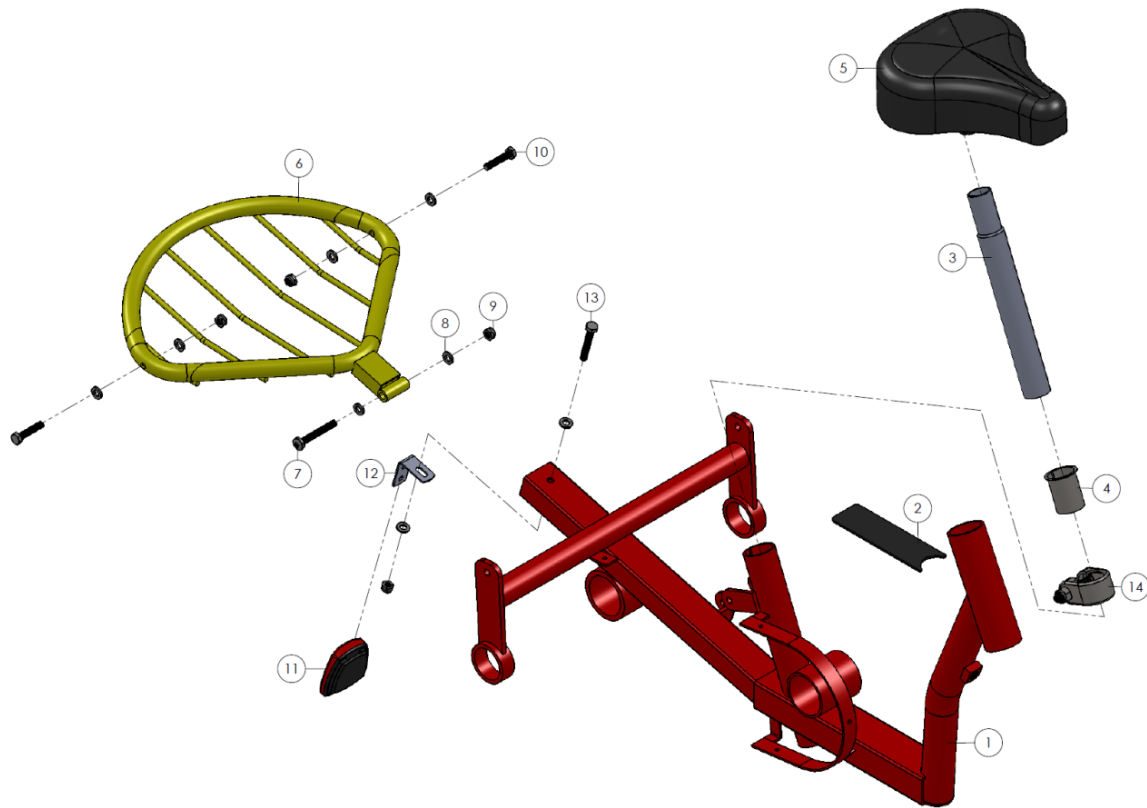

Nijland Cycling accepts no liability for loss resulting from work executed by third parties.

Group	Description	Page
1	Frame and chain assembly	Page 4
2	Handlebar and front fork assembly	Page 5
3	Luggage basket and saddle assembly	Page 6
4	Hub with fixed chain Wheel	Page 7
4	Hub with freewheel	Page 8

Pos	pcs	Description	Article number	size	note
1	1	Frame Jippy red	SPUI. 283801		
2	1	Bracket axle Jippy	AAND. 100972		
3	1	Crank R 19T - 65mm Jippy	AAND. 100973		
4	1	Crank L 65mm Jippy	AAND. 100973	L = 65	
5	2	Crank key			Not needed
6	2	Pedal Union 605	AAND. 100755		2x = 1 set
7	1	Chain adjuster 19 mm half round	AAND. 10050		
8	1	Gear case Jippy	BESD. 120053		2 parts
9	2	Bearing	AAND. 10061	6002	
10	2	Rear wheel + axle 10x2.0 complete Jippy	WIEL. 03067		
11	1	Tooth locked washer		M6	
12	1	Torque nut		M6	
13	1	Frame rear end cover 25x35	BESD. 12014	25 x 35	
14	1	End cover frame Ø30	BESD. 12410	Ø 30	
15	2	Starlock 12mm	WIEL. 03107	12 mm	
16	1	Washer heavy		M6	
17	4	Snapnail 8.0 x 1.8 x 10.0 x 4	BEVM. 11118	8.0 x 1.8 x 8.0 x 4	
18	1	Chain Jippy	AAND. 10040	L = 76cm	KMC Z410

Pos	pcs	Description	Article number	size	note
1	1	Frame Jippy red	SPUI. 283801		
2	1	Instep rubber Jippy	FRAM. 14123	115x34	
3	1	Seat post 200	ZADE. 150224	260mm	Adjustable, image differs
4	1	Seat post washer	ZADE. 15030	d=0.5	
5	1	Saddle 12-16 inch	ZADE. 15080		
6	1	Luggage Jippy yellow	SPUI. 283831		
7	1	Pan head cross recess screw		M6 x 45	
8	8	washer		M6	
9	4	Torque nut		M6	
10	2	Hexagon bolt		M6 x 30	
11	1	Rear reflector red	VERL. 01017		
12	1	Mudguard strip Sunny A	BESD. 12025		
13	1	Hexagon bolt		M6 x 40	
14	1	Seat post clamp Ø28.6	ZADE. 150401	Ø28.6	