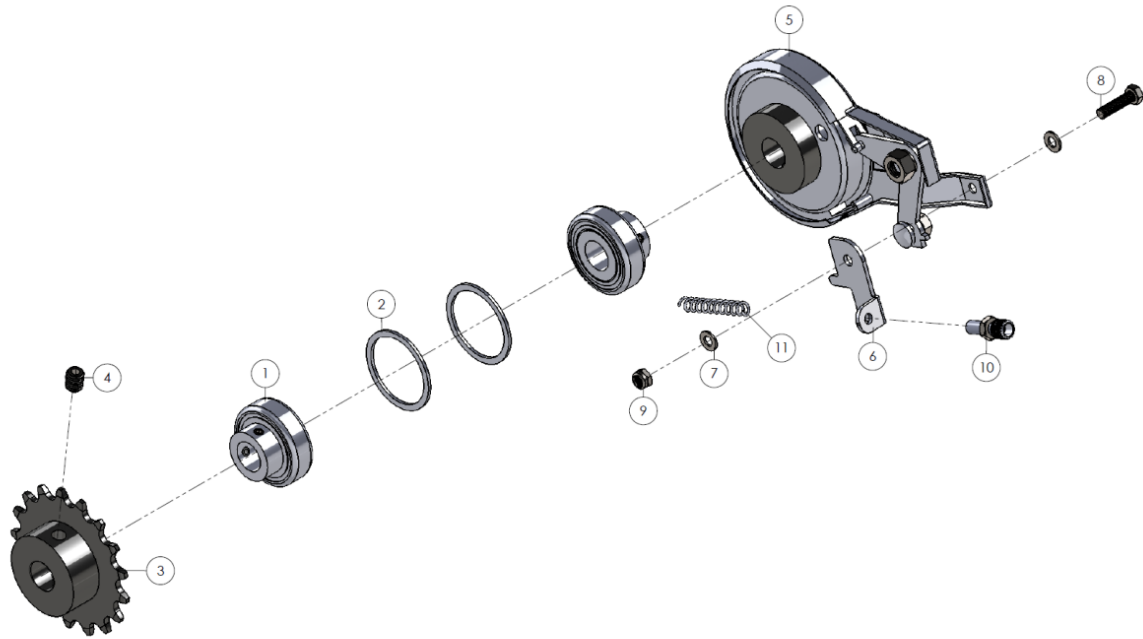

Pos	pcs	Description	Article number	size	note
1	1	Frame Jippy red	SPUI. 283801		
2	1	Bracket axle Jippy	AAND. 100972		
3	1	Crank R 19T - 65mm Jippy	AAND. 100973		
4	1	Crank L 65mm Jippy	AAND. 100973	L = 65	
5	2	Crank key			Not needed
6	2	Pedal Union 605	AAND. 100755		2x = 1 set
7	1	Chain adjuster 19 mm half round	AAND. 10050		
8	1	Gear case Jippy	BESD. 120053		2 parts
9	2	Bearing	AAND. 10061	6002	
10	2	Rear wheel + axle 10x2.0 complete Jippy	WIEL. 03067		
11	1	Tooth locked washer		M6	
12	1	Torque nut		M6	
13	1	Frame rear end cover 25x35	BESD. 12014	25 x 35	
14	1	End cover frame Ø30	BESD. 12410	Ø 30	
15	2	Starlock 12mm	WIEL. 03107	12 mm	
16	1	Washer heavy		M6	
17	4	Snapnail 8.0 x 1.8 x 10.0 x 4	BEVM. 11118	8.0 x 1.8 x 8.0 x 4	
18	1	Chain Jippy	AAND. 10040	L = 76cm	KMC Z410

Pos	pcs	Description	Article number	size	note
1	2	Bearing B 202	AAND. 10062		
2	2	Filling ring B202 bearing Jippy			
3	1	Chain wheel hub Jippy with chain wheel	AAND. 10101		
4	1	Socket set screw cup point		M8 x 10	
5	1	Band brake Jippy incl. hub	REMD. 060055		
6	1	Stud for brake cable	REMD. 06004		
7	2	Washer		M5	
8	1	Hexagon bolt		M5 x 20	
9	1	Torque nut		M5	
10	1	Cable set bolt band brake	REMD. 060005		
11	1	Spring band brake Ø70	REMD. 060003	L = 40	

Pos	pcs	Description	Article number	size	note
1	2	Bearing B 202	AAND. 10062		
2	2	Filling ring B202 bearing Jippy			
3	1	Chain wheel hub Jippy with freewheel	AAND. 10101		
4	1	Socket set screw cup point		M8 x 10	
5	1	Band brake Jippy incl. hub	REMD. 060055		
6	1	Stud for brake cable	REMD. 06004		
7	2	Washer		M5	
8	1	Hexagon bolt		M5 x 20	
9	1	Torque nut		M5	
10	1	Cable set bolt band brake	REMD. 060005		
11	1	Spring band brake Ø70	REMD. 060003	L = 40	