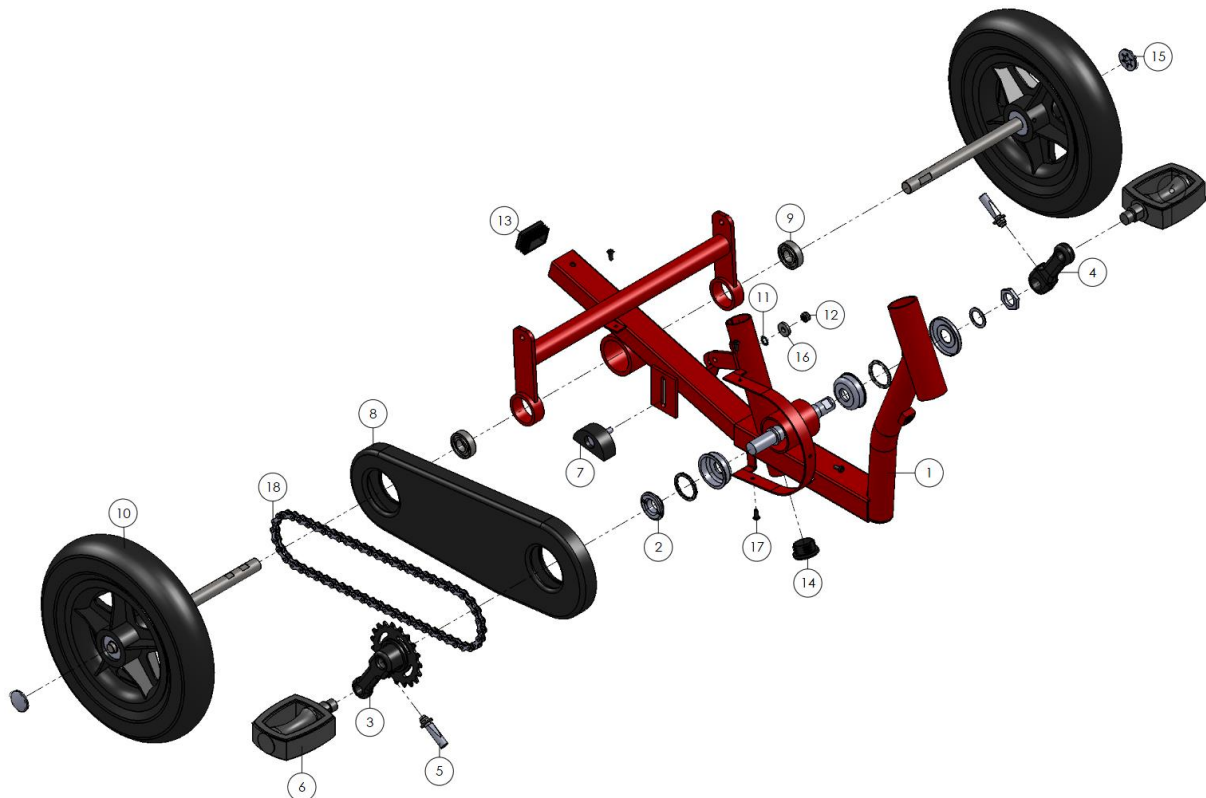

Pos	pcs	Description	Article number	size	note
1	1	Frame Jippy red	SPUI. 283801		
2	1	Bracket axle Jippy	AAND. 100972		
3	1	Crank R 19T - 65mm Jippy	AAND. 100973		
4	1	Crank L 65mm Jippy	AAND. 100973	L = 65	
5	2	Crank key			Not needed
6	2	Pedal Union 605	AAND. 100755		2x = 1 set
7	1	Chain adjuster 19 mm half round	AAND. 10050		
8	1	Gear case Jippy	BESD. 120053		2 parts
9	2	Bearing	AAND. 10061	6002	
10	2	Rear wheel + axle 10x2.0 complete Jippy	WIEL. 03067		
11	1	Tooth locked washer		M6	
12	1	Torque nut		M6	
13	1	Frame rear end cover 25x35	BESD. 12014	25 x 35	
14	1	End cover frame Ø30	BESD. 12410	Ø 30	
15	2	Starlock 12mm	WIEL. 03107	12 mm	
16	1	Washer heavy		M6	
17	4	Snapnail 8.0 x 1.8 x 10.0 x 4	BEVM. 11118	8.0 x 1.8 x 8.0 x 4	
18	1	Chain Jippy	AAND. 10040	L = 76cm	KMC Z410

Pos	pcs	Description	Article number	size	note
1	1	Frame Jippy red	SPUI. 283801		
2	1	Instep rubber Jippy	FRAM. 14123	115x34	
3	1	Seat post 200	ZADE. 150224	260mm	Adjustable, image differs
4	1	Seat post washer	ZADE. 15030	d=0.5	
5	1	Saddle 12-16 inch	ZADE. 15080		
6	1	Luggage Jippy yellow	SPUI. 283831		
7	1	Pan head cross recess screw		M6 x 45	
8	8	washer		M6	
9	4	Torque nut		M6	
10	2	Hexagon bolt		M6 x 30	
11	1	Rear reflector red	VERL. 01017		
12	1	Mudguard strip Sunny A	BESD. 12025		
13	1	Hexagon bolt		M6 x 40	
14	1	Seat post clamp Ø28.6	ZADE. 150401	Ø28.6	

Pos	pcs	Description	Article number	size	note
1	2	Bearing B 202	AAND. 10062		
2	2	Filling ring B202 bearing Jippy			
3	1	Chain wheel hub Jippy with chain wheel	AAND. 10101		
4	1	Socket set screw cup point		M8 x 10	
5	1	Band brake Jippy incl. hub	REMD. 060055		
6	1	Stud for brake cable	REMD. 06004		
7	2	Washer		M5	
8	1	Hexagon bolt		M5 x 20	
9	1	Torque nut		M5	
10	1	Cable set bolt band brake	REMD. 060005		
11	1	Spring band brake Ø70	REMD. 060003	L = 40	