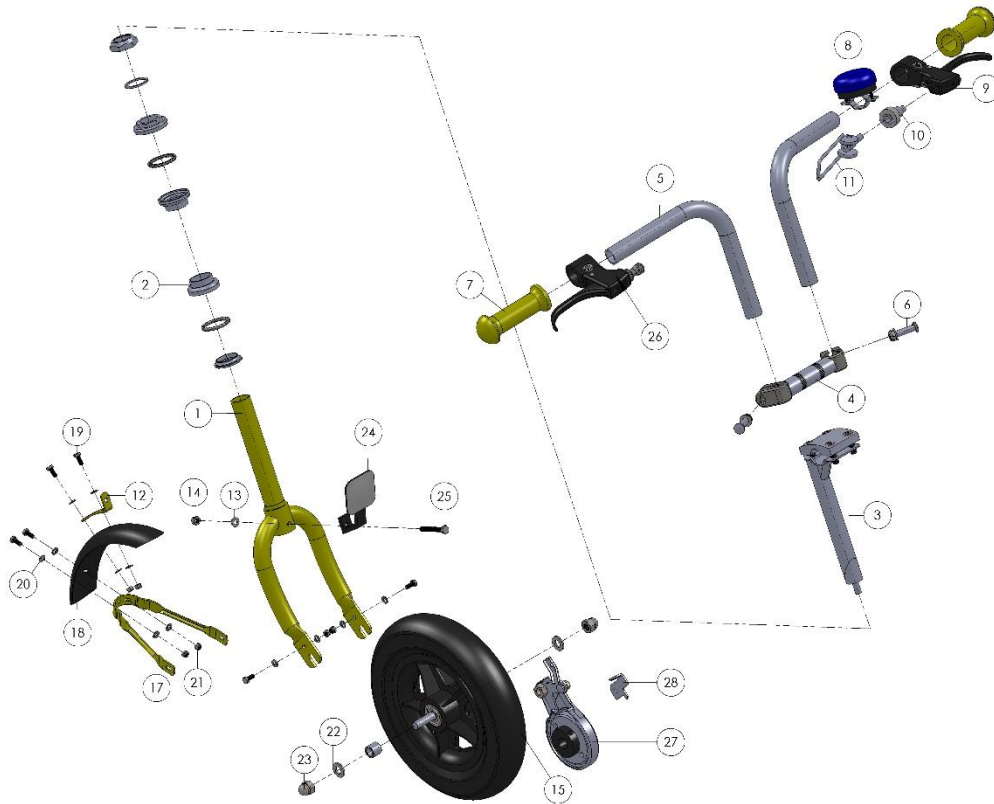

Pos	pcs	Description	Article number	size	note
1	1	Frame Jippy red	SPUI. 283801		
2	1	Bracket axle Jippy	AAND. 100972		
3	1	Crank R 19T - 65mm Jippy	AAND. 100973		
4	1	Crank L 65mm Jippy	AAND. 100973	L = 65	
5	2	Crank key			Not needed
6	2	Pedal Union 605	AAND. 100755		2x = 1 set
7	1	Chain adjuster 19 mm half round	AAND. 10050		
8	1	Gear case Jippy	BESD. 120053		2 parts
9	2	Bearing	AAND. 10061	6002	
10	2	Rear wheel + axle 10x2.0 complete Jippy	WIEL. 03067		
11	1	Tooth locked washer		M6	
12	1	Torque nut		M6	
13	1	Frame rear end cover 25x35	BESD. 12014	25 x 35	
14	1	End cover frame Ø30	BESD. 12410	Ø 30	
15	2	Starlock 12mm	WIEL. 03107	12 mm	
16	1	Washer heavy		M6	
17	4	Snapnail 8.0 x 1.8 x 10.0 x 4	BEVM. 11118	8.0 x 1.8 x 8.0 x 4	
18	1	Chain Jippy	AAND. 10040	L = 76cm	KMC Z410

Pos	pcs	Description	Article number	size	note
1	1	Frame Jippy red	SPUI. 283801		
2	1	Instep rubber Jippy	FRAM. 14123	115x34	
3	1	Seat post 200	ZADE. 150224	260mm	Adjustable, image differs
4	1	Seat post washer	ZADE. 15030	d=0.5	
5	1	Saddle 12-16 inch	ZADE. 15080		
6	1	Luggage Jippy yellow	SPUI. 283831		
7	1	Pan head cross recess screw		M6 x 45	
8	8	washer		M6	
9	4	Torque nut		M6	
10	2	Hexagon bolt		M6 x 30	
11	1	Rear reflector red	VERL. 01017		
12	1	Mudguard strip Sunny A	BESD. 12025		
13	1	Hexagon bolt		M6 x 40	
14	1	Seat post clamp Ø28.6	ZADE. 150401	Ø28.6	

Pos	pcs	Description	Article number	size	note
1	2	Bearing B 202	AAND. 10062		
2	2	Filling ring B202 bearing Jippy			
3	1	Chain wheel hub Jippy with chain wheel	AAND. 10101		
4	1	Socket set screw cup point		M8 x 10	
5	1	Band brake Jippy incl. hub	REMD. 060055		
6	1	Stud for brake cable	REMD. 06004		
7	2	Washer		M5	
8	1	Hexagon bolt		M5 x 20	
9	1	Torque nut		M5	
10	1	Cable set bolt band brake	REMD. 060005		
11	1	Spring band brake Ø70	REMD. 060003	L = 40	