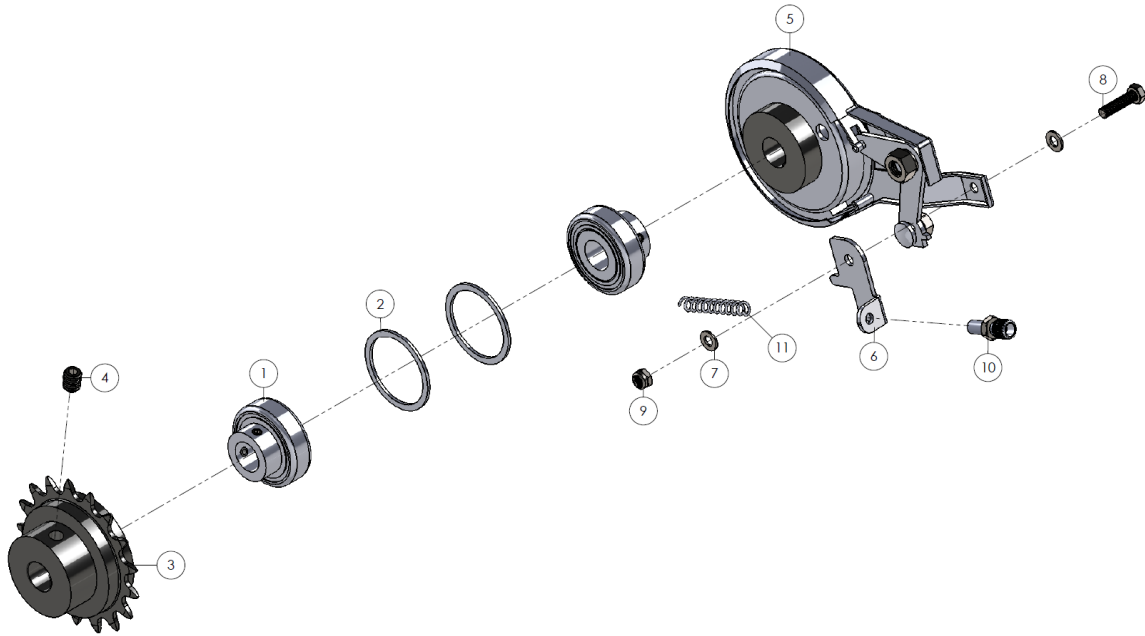

Pos	pcs	Description	Article number	size	note
1	1	Frame Jippy red	SPUI. 283801		
2	1	Bracket axle Jippy	AAND. 100972		
3	1	Crank R 19T - 65mm Jippy	AAND. 100973		
4	1	Crank L 65mm Jippy	AAND. 100973	L = 65	
5	2	Crank key			Not needed
6	2	Pedal Union 605	AAND. 100755		2x = 1 set
7	1	Chain adjuster 19 mm half round	AAND. 10050		
8	1	Gear case Jippy	BESD. 120053		2 parts
9	2	Bearing	AAND. 10061	6002	
10	2	Rear wheel + axle 10x2.0 complete Jippy	WIEL. 03067		
11	1	Tooth locked washer		M6	
12	1	Torque nut		M6	
13	1	Frame rear end cover 25x35	BESD. 12014	25 x 35	
14	1	End cover frame Ø30	BESD. 12410	Ø 30	
15	2	Starlock 12mm	WIEL. 03107	12 mm	
16	1	Washer heavy		M6	
17	4	Snapnail 8.0 x 1.8 x 10.0 x 4	BEVM. 11118	8.0 x 1.8 x 8.0 x 4	
18	1	Chain Jippy	AAND. 10040	L = 76cm	KMC Z410

Pos	pcs	Description	Article number	size	note
1	1	Frame Jippy red	SPUI. 283801		
2	1	Instep rubber Jippy	FRAM. 14123	115x34	
3	1	Seat post 200	ZADE. 150224	260mm	Adjustable, image differs
4	1	Seat post washer	ZADE. 15030	d=0.5	
5	1	Saddle 12-16 inch	ZADE. 15080		
6	1	Luggage Jippy yellow	SPUI. 283831		
7	1	Pan head cross recess screw		M6 x 45	
8	8	washer		M6	
9	4	Torque nut		M6	
10	2	Hexagon bolt		M6 x 30	
11	1	Rear reflector red	VERL. 01017		
12	1	Mudguard strip Sunny A	BESD. 12025		
13	1	Hexagon bolt		M6 x 40	
14	1	Seat post clamp Ø28.6	ZADE. 150401	Ø28.6	

Pos	pcs	Description	Article number	size	note
1	2	Bearing B 202	AAND. 10062		
2	2	Filling ring B202 bearing Jippy			
3	1	Chain wheel hub Jippy with chain wheel	AAND. 10101		
4	1	Socket set screw cup point		M8 x 10	
5	1	Band brake Jippy incl. hub	REMD. 060055		
6	1	Stud for brake cable	REMD. 06004		
7	2	Washer		M5	
8	1	Hexagon bolt		M5 x 20	
9	1	Torque nut		M5	
10	1	Cable set bolt band brake	REMD. 060005		
11	1	Spring band brake Ø70	REMD. 060003	L = 40	