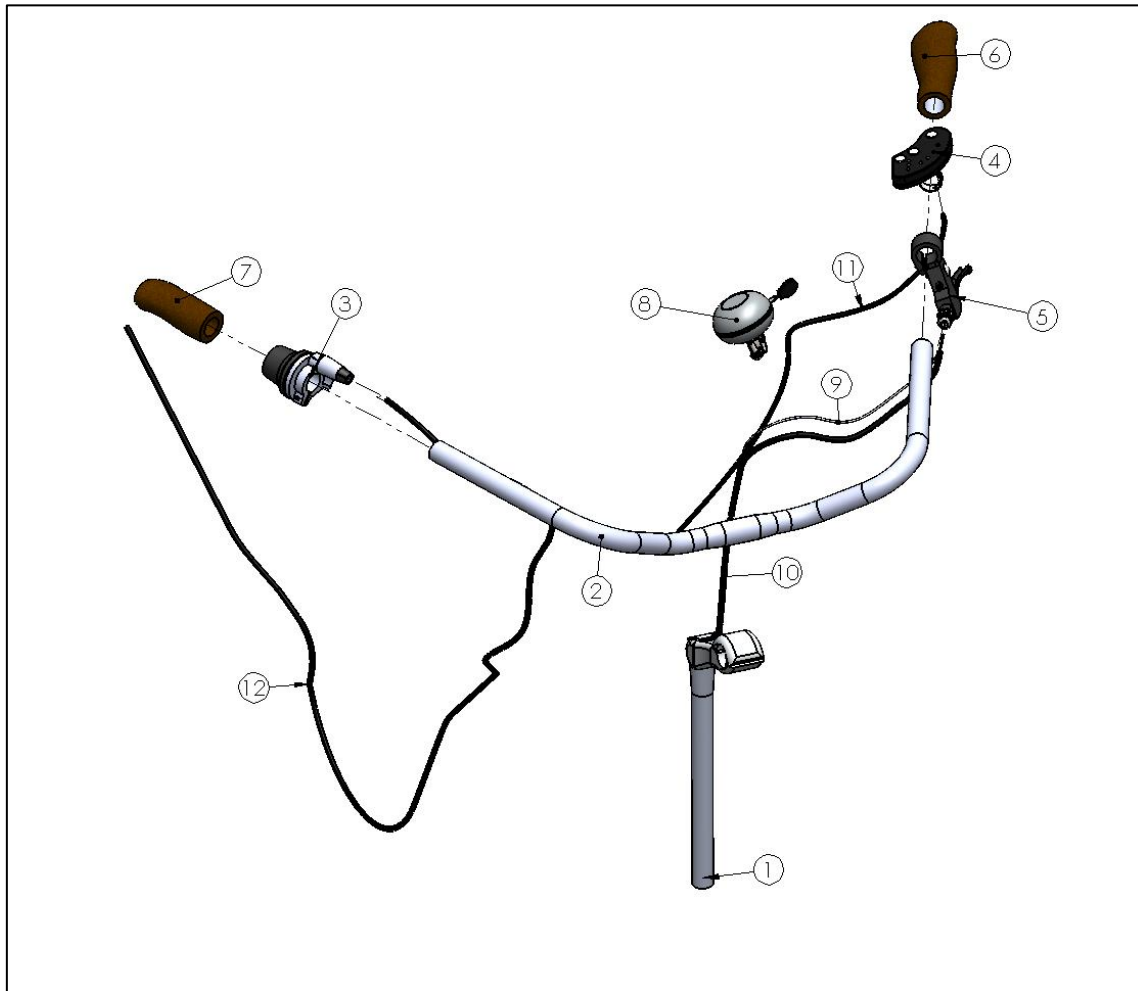

Pos	Pcs	Description	Article number	Size	Note
1	1	Frame Easy 16" Green	SPUI. 283004		
2	1	Bottom bracket 127mm BSA jis	AAND. 10081	127mm	
3	1	Crankset R 28T - 90mm	AAND. 10022	28T	
4	1	Crank L 90mm	AAND. 100221	90mm	
5	2	Pedals	AAND. 100767		
6	2	Crankbolt	AAND. 10002	M8	
7	2	Crankbolt cover	AAND. 10000		
8	1	Magnet rotor	AAND. 13077		
9	1	Sensor + cable V7 L1140	AAND. 12180		
10	1	Chain Z410	AAND. 10040	103cm	
11	1	Chain cover mount Easy 22/26"	BESD. 12656		
12	7	Washer		M5	
13	3	Hex bolt		M5x10	
14	4	Lock nut		M5	
15	1	Flange bolt		M5x12	
16	1	Chain cover Easy 26"	BESD. 12655		

Pos	Pcs	Description	Article number	Size	Note
1	1	Frame Easy 16" Green	SPUI. 283004		
2	1	Seat post bus d=0.5mm	ZADE. 15030	0.5mm	
3	1	Seat post 25.0x2.0x200mm	ZADE. 150005	25.0x2.0x200mm	
4	1	Seat post clamp + bolt Ø28.6	ZADE. 150401	Ø28.6	
5	1	Saddle child 16-20	ZADE. 15080		
6	1	Flexicap 15.9-25	BEVM. 11112		
7	1	Lock AXA solid			Image differs
8	2	Washer		M5	
9	2	Washer		M8	
10	2	Lock nut		M5	
11	2	Lock nut		M8	

Pos	Pcs	Description	Article number	Size	Note
1	1	Wheel + motor front	WIEL. 04029	16x1.75	Bafang
2	1	Rim tape 16- 20 inch	BAND. 07300	16"	
3	1	Inner tire 16x1.75	BAND. 07040	16x1.75	
4	1	Outer tire 16x1.75 47-305	BAND. 07051	16x1.75	
5	1	Axle lock R	WIEL. 03142		
6	1	Axle lock L	WIEL. 03141		
7	1	Axle nut	AAND. 13087		