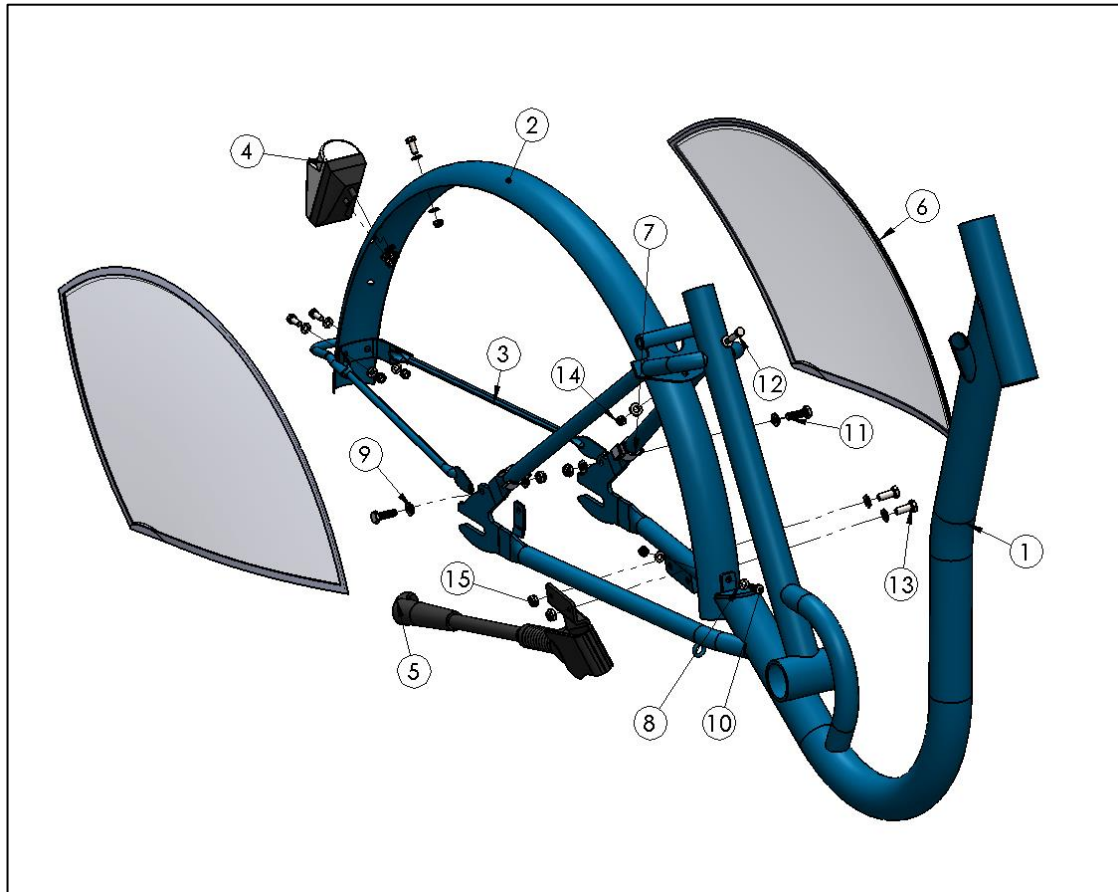

Pos	Pcs	Description	Article number	Size	Note
1	1	Frame Easy 16" Green	SPUI. 283004		
2	1	Mudguard Easy 16" rear	SPUI. 283034		
3	1	Mudguard stay Easy 22"			Image differs
4	1	Rear light LED			Image differs
5	1	Kickstand Easy 16"	FRAM. 14108		
6	2	Jacket protector			Image differs
7	2	Clip jacket protector		13mm	Image differs
8	12	Washer		M5	
9	6	Washer		M6	
10	4	Hex bolt		M5x12	
11	2	Hex bolt		M6x20	
12	1	Hex bolt		M5x20	
13	2	Hex bolt		M6x16	
14	7	Lock nut		M5	
15	4	Lock nut		M6