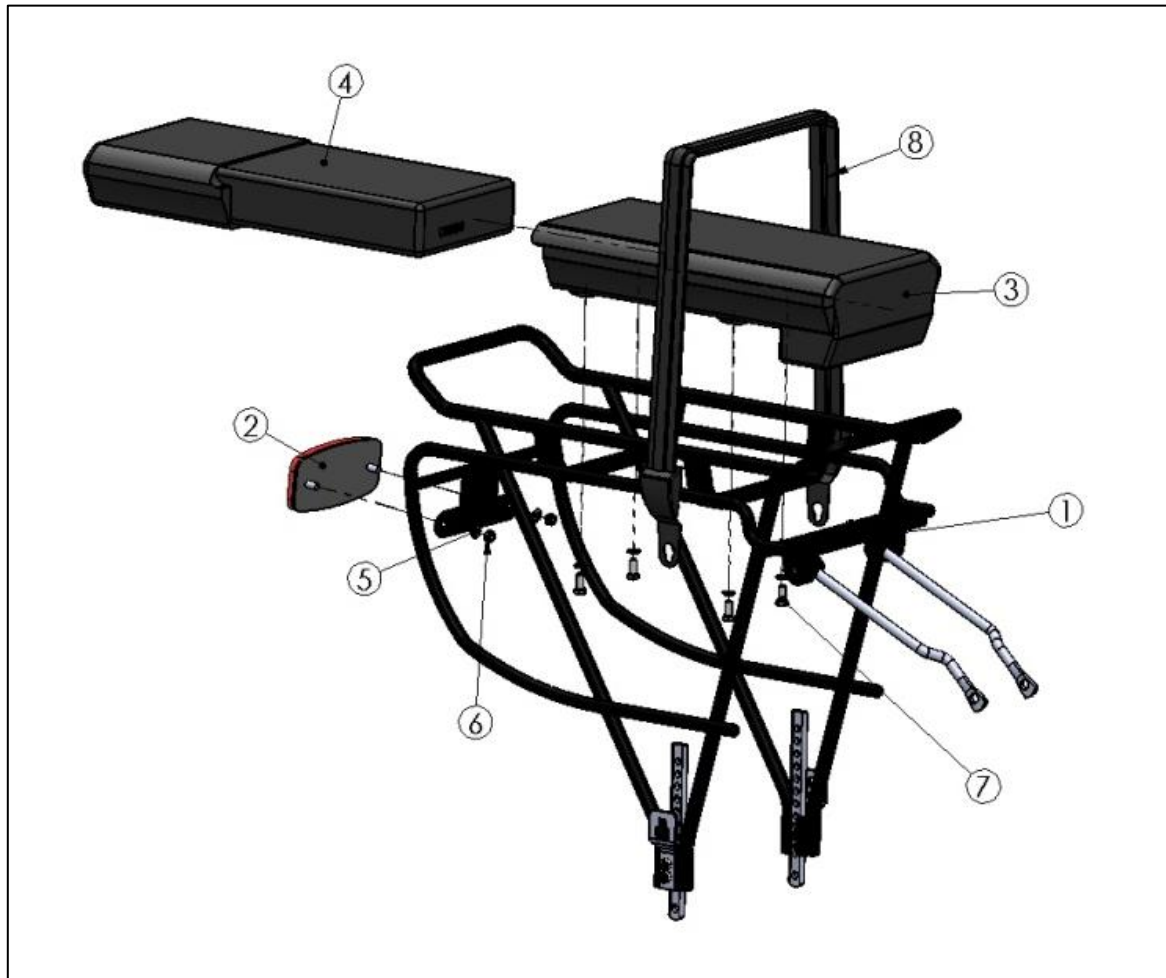

Pos	Pcs	Description	Article number	Size	Note
1	1	Luggage carrier Easy 16	SPUI. 283072		
2	1	Light + Reflector rear	VERL. 01073		
3	1	Battery housing short	AAND. 13070		
4	1	Battery 36V 8,8Ah	AAND. 13072		
5	6	Washer		M5	
6	2	Lock nut		M5	
7	4	Hex bolt		M5x12	
8	1	Binder Widek trio as	ACCE. 13026