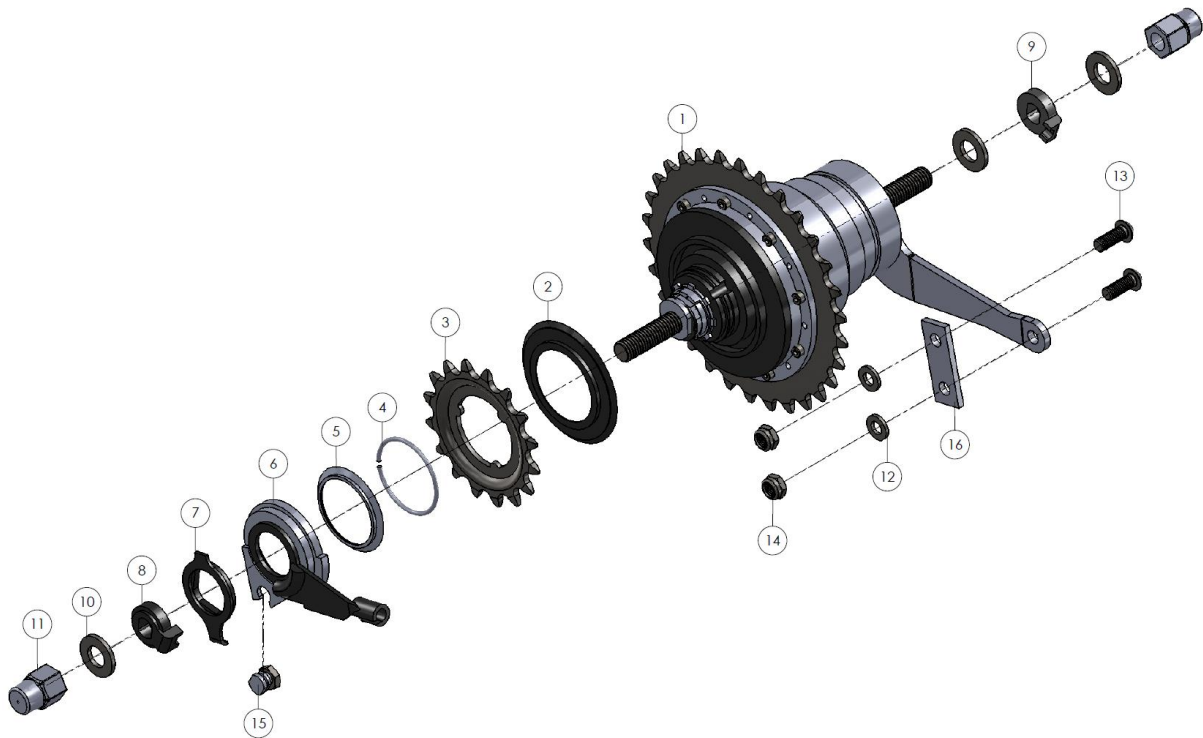

Pos	pcs	Description	Article number	size	note
1	1	Hub 7V coasterbrake	AAND. 104911		
2	1	Dust cover great	WIEL. 034276		
3	1	Rear sprocket 18T	AAND. 10173	18T	Shimano
4	1	Sprocket circlip	WIEL. 033503		
5	1	Dust cover small	AAND. 10321		
6	1	Cassette joint 7speed	AAND. 10332		
7	1	Cassette joint fixing ring	AAND. 104337		
8	1	Locking disc 8L blue	AAND. 10319		
9	1	Locking disc 8L green	AAND. 10317		
10	3	Washer		M10	
11	2	Axle nut	AAND. 103101		
12	2	Washer		M6	
13	2	Socket button head screw		M6 x 16	
14	2	Prevailing Torque nut		M6	
15	1	shift cable clamp			
16	1	Brake arm stud	REMD. 060031