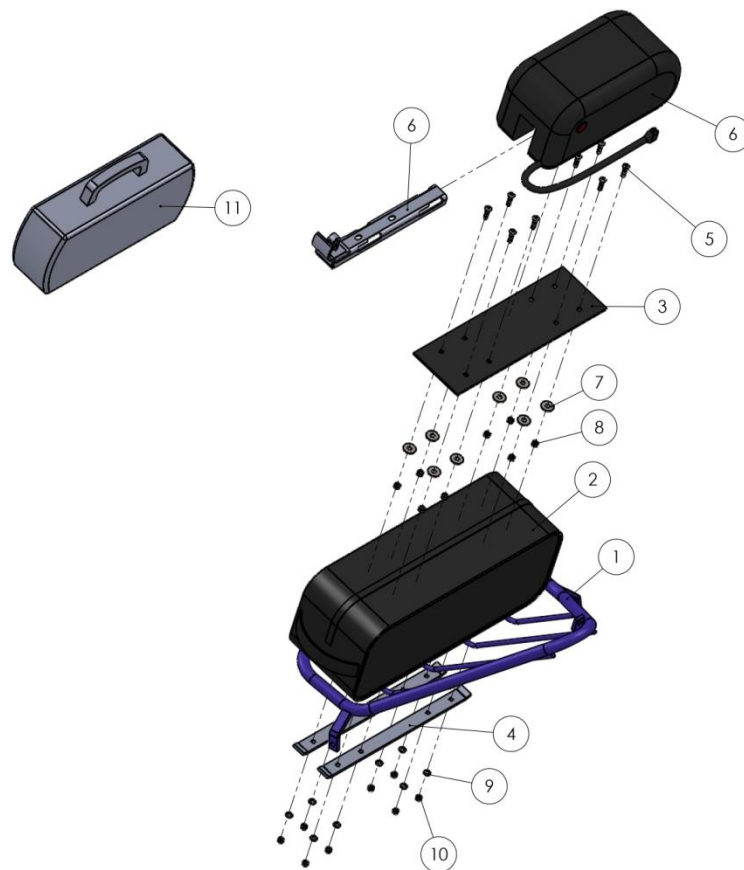

pos	pcs	Description	Article number	size	note
1	1	Luggage basket BO(P) anthracite	SPUI. 288076		
2	1	Battery bag	AAND. 10607		
3	1	Bottom plate battery	AAND. 106071		
4	2	Strip 20x280 battery bag	FRAM. 144801		
5	8	Socket button head screw BZK		M5 x 20	
6	1	Battery 36V 10,4Ah Li-ION	AAND. 130724		
7	8	washer		M5	
8	8	Hexagon nut		M5	
9	8	washer		M5	
10	8	locknut		M5	
11	1	Battery charger 36V Li-ION	AAND. 13073