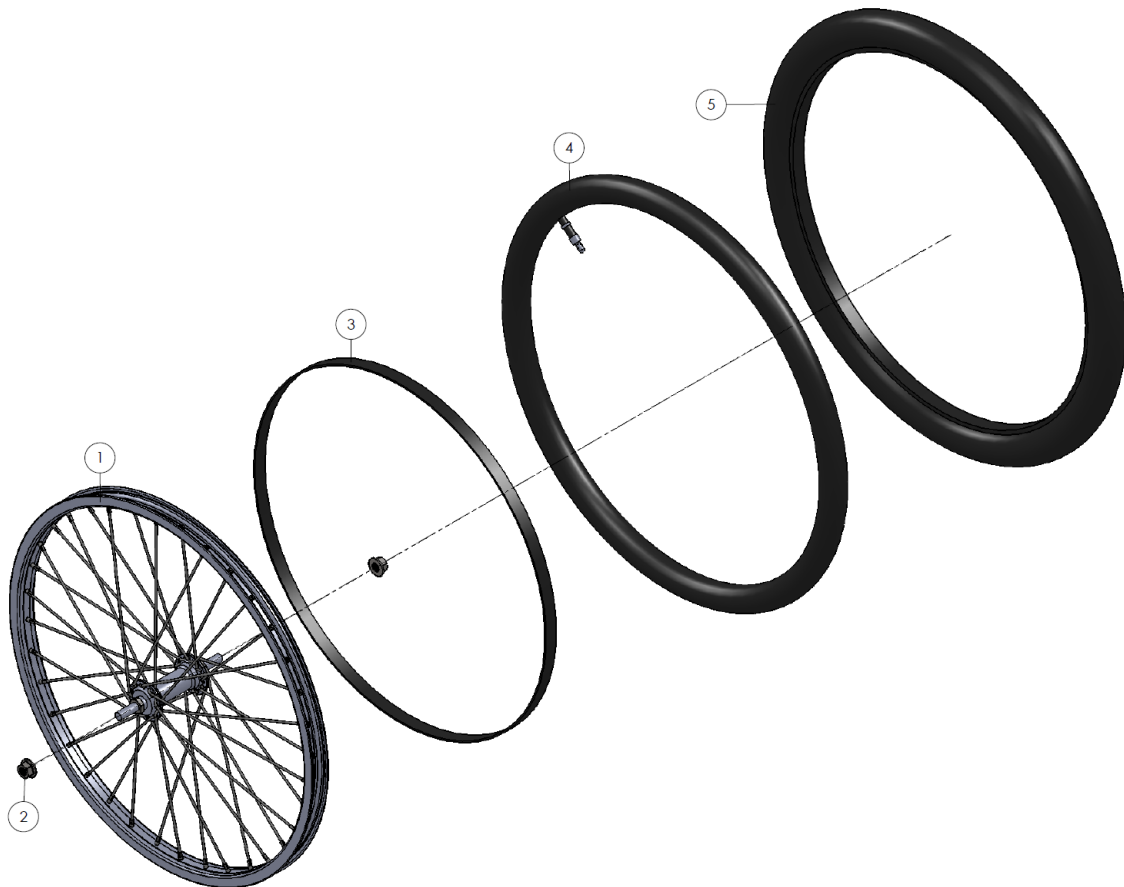

Pos	pcs	Description	Article number	size	note
1	1	Frame Clip(P) anthracite	SPUI. 288071		
2	1	Instep rubber Clip(P)	FRAM. 14126		
3	1	Middle motor Schachner	AAND. 15260		
4	1	Crank R	AAND. 10021	127mm	
5	1	Crank L	AAND. 100161	127mm	
6	2	Crankbolt			Image differs
7	2	Crankbolt cover			Image differs
8	2	Pedal	AAND. 10076		2x = 1 set
9	1	Chain adjuster AC BO CL(P) complete	FRAM. 144751		
10	1	Chain adjuster bolt	AAND. 10047		Hub with fixed chain wheel
10	1	Chain adjuster spring	AAND. 10048		Hub with freewheel
11	2	Chain adjuster 19 mm half round	AAND. 10050		
12	1	Washer		M6	
13	3	Torque nut		M6	
14	2	Tooth locked washer		M6	
15	1	Chain Clip(P)	AAND. 10040	1m	KMC Z410
16	1	Gear case Clip(P)	BESD. 12516		
17	4	Snapnail 8.0 x 1.8 x 10.0 x 4	BEVM. 11102	8.0 x 1.8 x 8.0 x 4	
18	7	Snapnail 8.0 x 1.8 x 8.0 x 4	BEVM. 11118	8.0 x 1.8 x 8.0 x 4	
19	2	Washer heavy		M6	
20	1	Crank R 127mm	AAND. 10021	127mm	

Pos	pcs	Description	Article number	size	note
1	1	Front wheel 22" V-brake	WIEL. 03081		
2	2	Axle nut	AAND. 103101		
3	1	Rim tape 16-20"	BAND. 07300	16"-20" (15mm)	
4	1	Inner tube 22"	BAND. 07090	22x1.25 – 1.75	
5	1	Tire 22"	BAND. 07070	22" x 1.3/8 (37 - 489)	Schwalbe San Marino