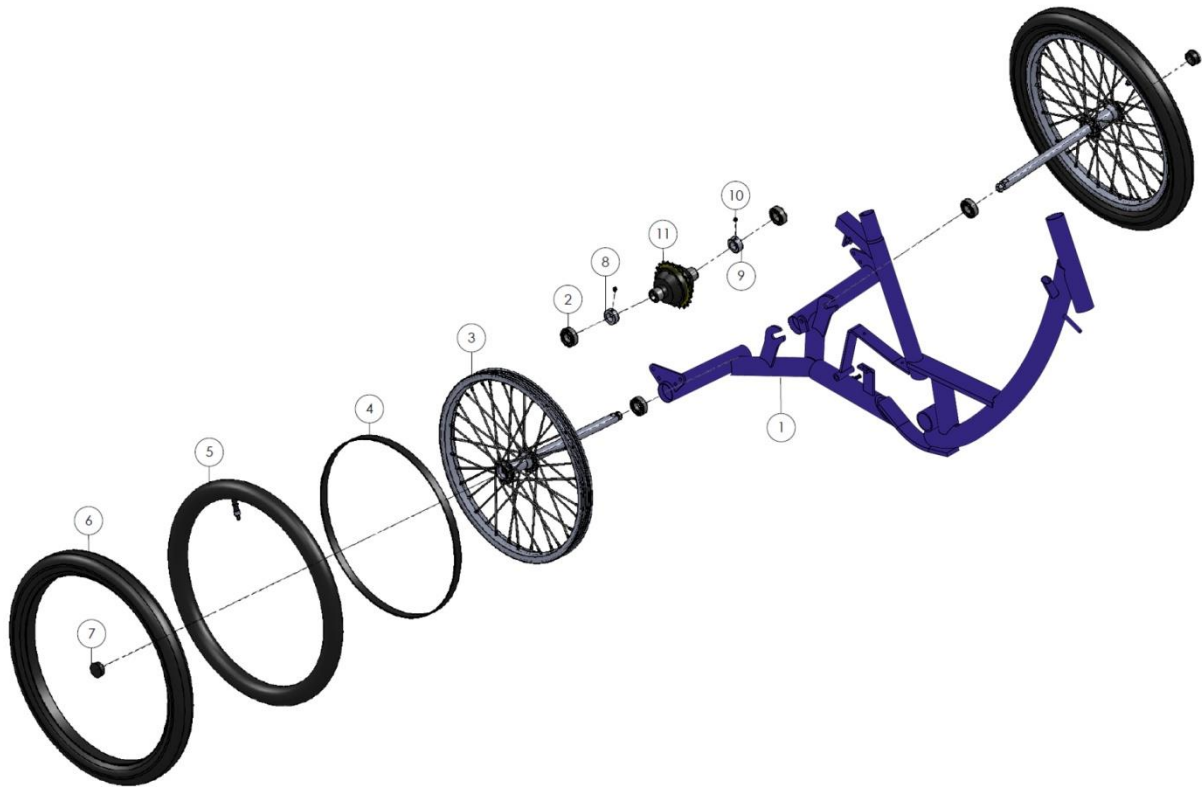

Pos	pcs	Description	Article number	size	note
1	1	Frame Clip(P) anthracite	SPUI. 288071		
2	4	Bearing 6003	AAND. 10065		
3	2	Rear wheel + axle 18"	WIEL. 03078	18" x 1.75	
4	2	Rim tape 16"-20"	BAND. 07300	16" - 20"	
5	2	Inner tube 18"	BAND. 07055	18" x 1.25 - 1.75	
6	2	Tire 18"	BAND. 07057	18" x 1.75	Schwalbe San Marino
7	2	End cover rear axle Bondo Clip	BESD. 12415		
8	1	Adjust ring D17x28 B10	AAND. 10211	17x28 B=10	
9	1	Adjust ring D17x28 B12	AAND. 10210	17x28 B=12	
10	2	Socket set screw cup point		M6 x 6	
11	1	Differential complete BO(P)-CL(P)	DIFF. 09219