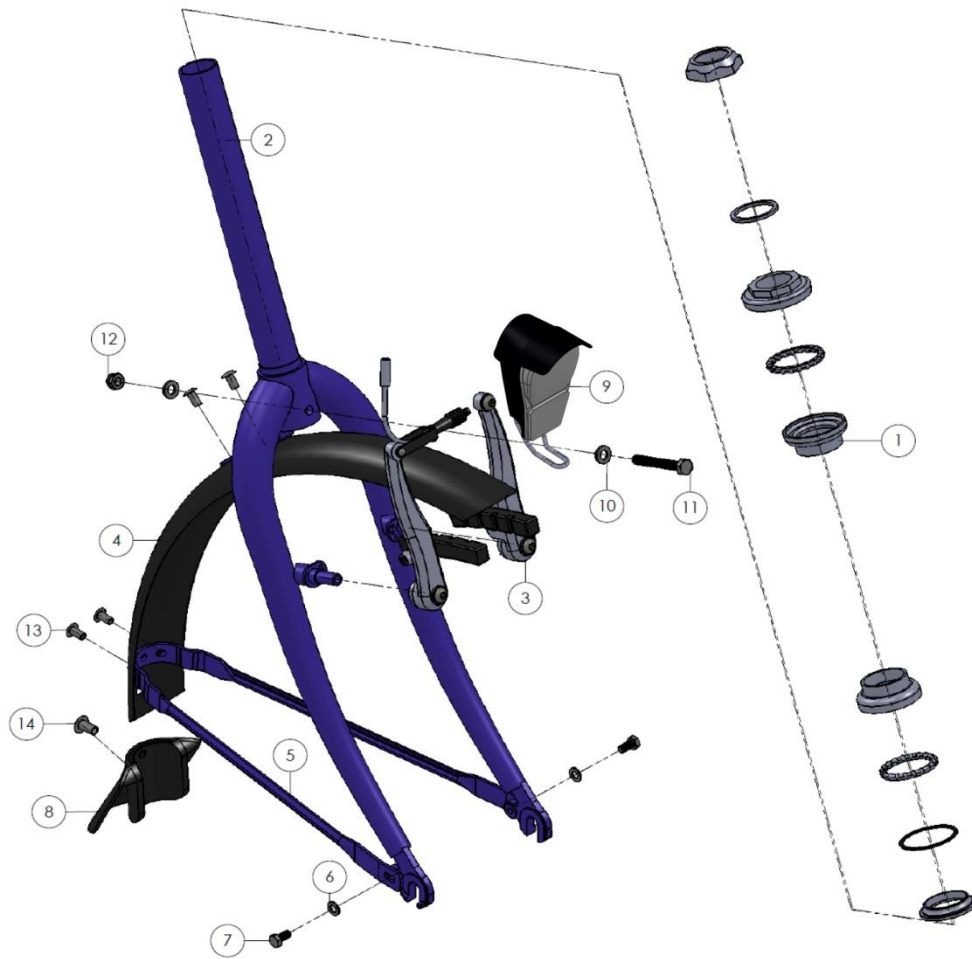

Pos	pcs	Description	Article number	size	note
1	1	Frame Clip(P) anthracite	SPUI. 288071		
2	1	Instep rubber Clip(P)	FRAM. 14126		
3	1	Middle motor Schachner	AAND. 15260		
4	1	Crank R	AAND. 10021	127mm	
5	1	Crank L	AAND. 100161	127mm	
6	2	Crankbolt			Image differs
7	2	Crankbolt cover			Image differs
8	2	Pedal	AAND. 10076		2x = 1 set
9	1	Chain adjuster AC BO CL(P) complete	FRAM. 144751		
10	1	Chain adjuster bolt	AAND. 10047		Hub with fixed chain wheel
10	1	Chain adjuster spring	AAND. 10048		Hub with freewheel
11	2	Chain adjuster 19 mm half round	AAND. 10050		
12	1	Washer		M6	
13	3	Torque nut		M6	
14	2	Tooth locked washer		M6	
15	1	Chain Clip(P)	AAND. 10040	1m	KMC Z410
16	1	Gear case Clip(P)	BESD. 12516		
17	4	Snapnail 8.0 x 1.8 x 10.0 x 4	BEVM. 11102	8.0 x 1.8 x 8.0 x 4	
18	7	Snapnail 8.0 x 1.8 x 8.0 x 4	BEVM. 11118	8.0 x 1.8 x 8.0 x 4	
19	2	Washer heavy		M6	
20	1	Crank R 127mm	AAND. 10021	127mm	

Pos	pcs	Description	Article number	size	note
1	1	Frame Clip(P) anthracite	SPUI. 288071		
2	1	Flexikap 7.9 - 25	BEVM. 11116	7.9 - 25	
3	1	Seat post adjustable 350mm	ZADE. 150229	25.0x2.0x350	
4	1	Seat post clamp Ø28.6	ZADE. 150401	Ø28.6	
5	1	Saddle Clip(P)	ZADE. 15055		
6	1	End plug 25x25	BESD. 12405	25 x 25	
7	1	Spiral cable lock	ACCE. 13034		
8	1	Seat post end	ZADE. 150230		
9	1	Flexikap with grip 15.9 - 25	BEVM. 11112	15.9 - 25	

Pos	pcs	Description	Article number	size	note
1	1	Front wheel 22" V-brake	WIEL. 03081		
2	2	Axle nut	AAND. 103101		
3	1	Rim tape 16-20"	BAND. 07300	16"-20" (15mm)	
4	1	Inner tube 22"	BAND. 07090	22x1.25 – 1.75	
5	1	Tire 22"	BAND. 07070	22" x 1.3/8 (37 - 489)	Schwalbe San Marino