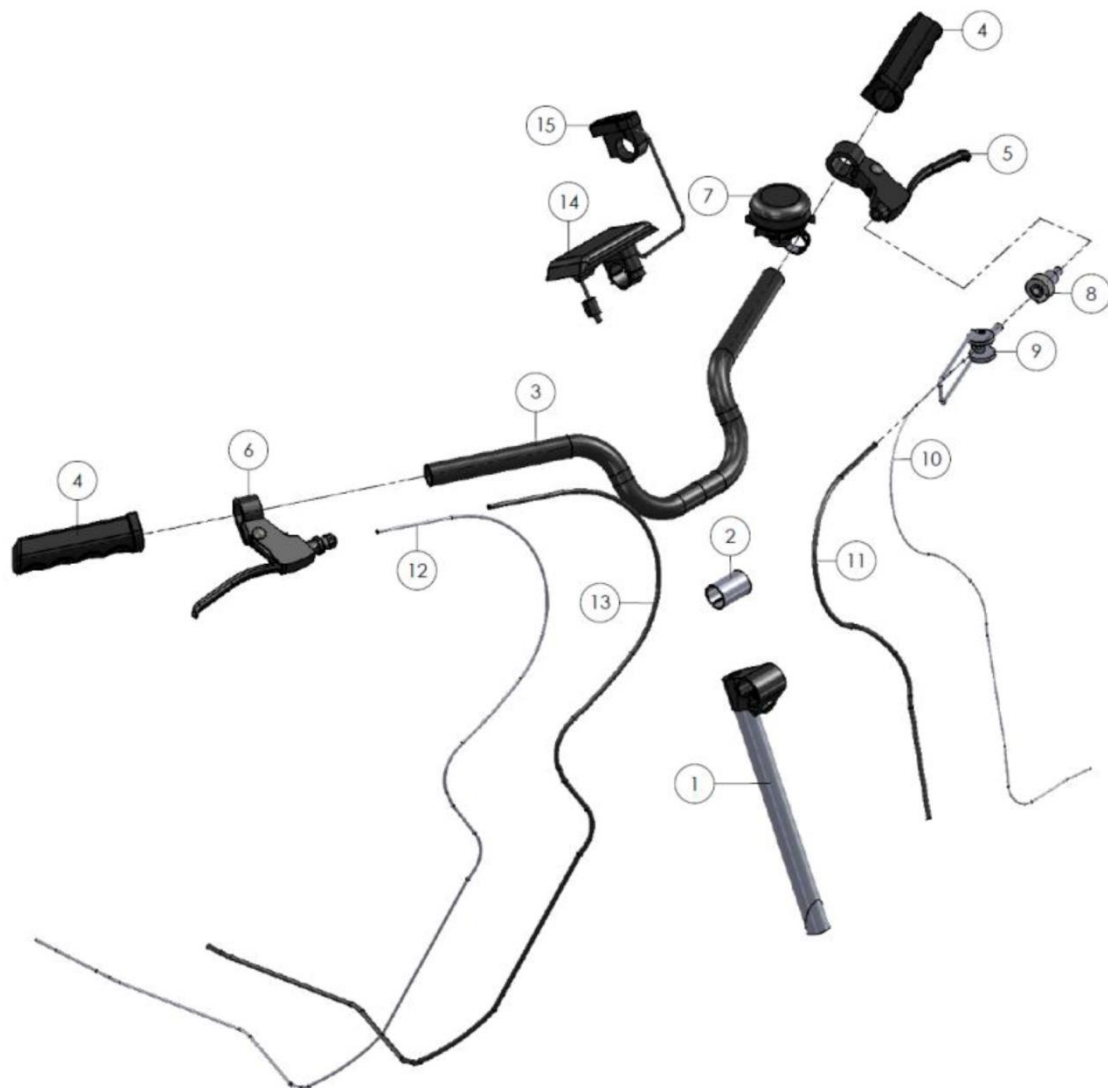

Pos	pcs	Description	Article number	size	note
1	1	Stem Ø22.2 x 280 RK-ATB	STUD. 05171	Ø22.2 L=280	
2	1	Handlebar washer	STUD. 05147		
3	1	Handlebar black Clip	SPUI. 280574		
4	2	Handle	STUD. 050348	110mm 85mm	
5	1	Brake grip left	REMD. 060862		
6	1	Brake grip right	REMD. 060861		
7	1	Bell	STUD. 05018		
8	1	Handle part complete parking brake	REMD. 060503		
9	1	Parking brake siphon part	REMD. 060501		
10	1	Inner cable front brake Clip(P)	KABE. 02022	L = 2mtr	
11	1	Outside cable front brake Clip(P)	KABE. 02046	L = 67cm	
12	1	Inner cable rear brake Clip(P)	KABE. 02022	L = 2mtr	
13	1	Outside cable rear brake Clip(P)	KABE. 02046	L = 141cm	
14	1	Display middle motor	AAND. 15261		
15	1	Handlebar control middle motor	AAND. 15262