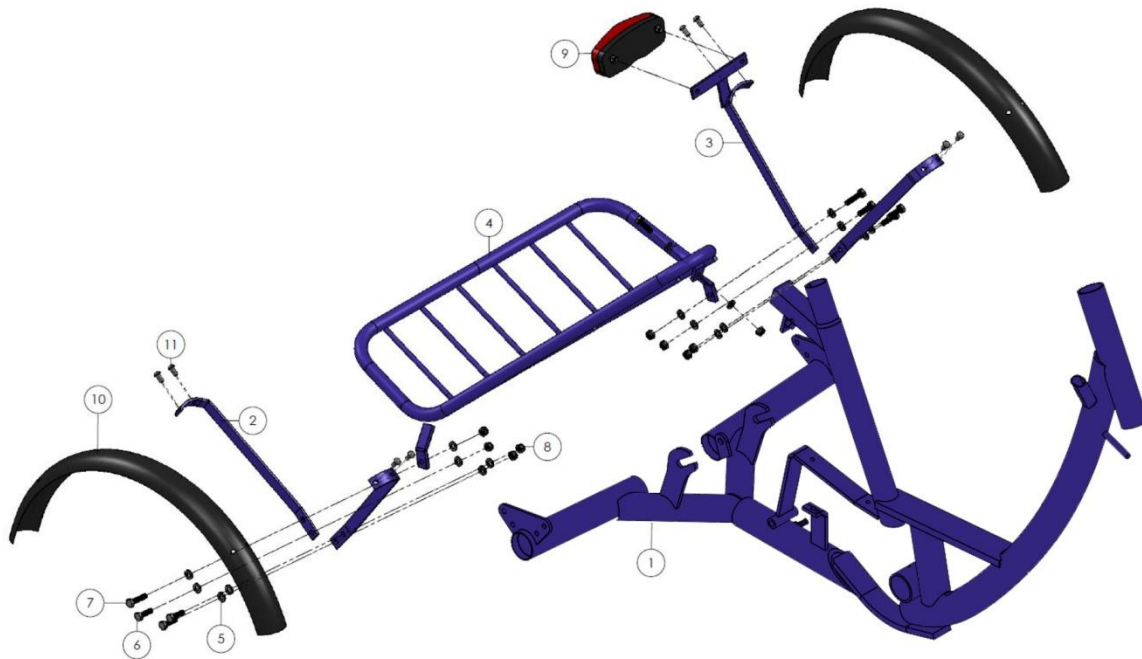

Pos	pcs	Description	Article number	size	note
1	1	Frame Clip(P) anthracite	SPUI. 288071		
2	3	Mudguard stay rear anthracite CL(P)	SPUI. 288074		
3	1	Mudguard stay rear with rear light stay anthracite CL(P)	SPUI. 288075		
4	1	Luggage basket anthracite CL(P)	SPUI. 288076		
5	18	Washer		M6	
6	7	Hexagon bolt		M6 x 18	
7	2	Hexagon bolt		M6 x 22	
8	9	Torque nut		M6	
9	1	Rear light	VERL. 01174		Spanninga Elips XB
10	2	Mudguard rear 18" black	BESD. 12265		
11	8	Blind rivet		5 x 11