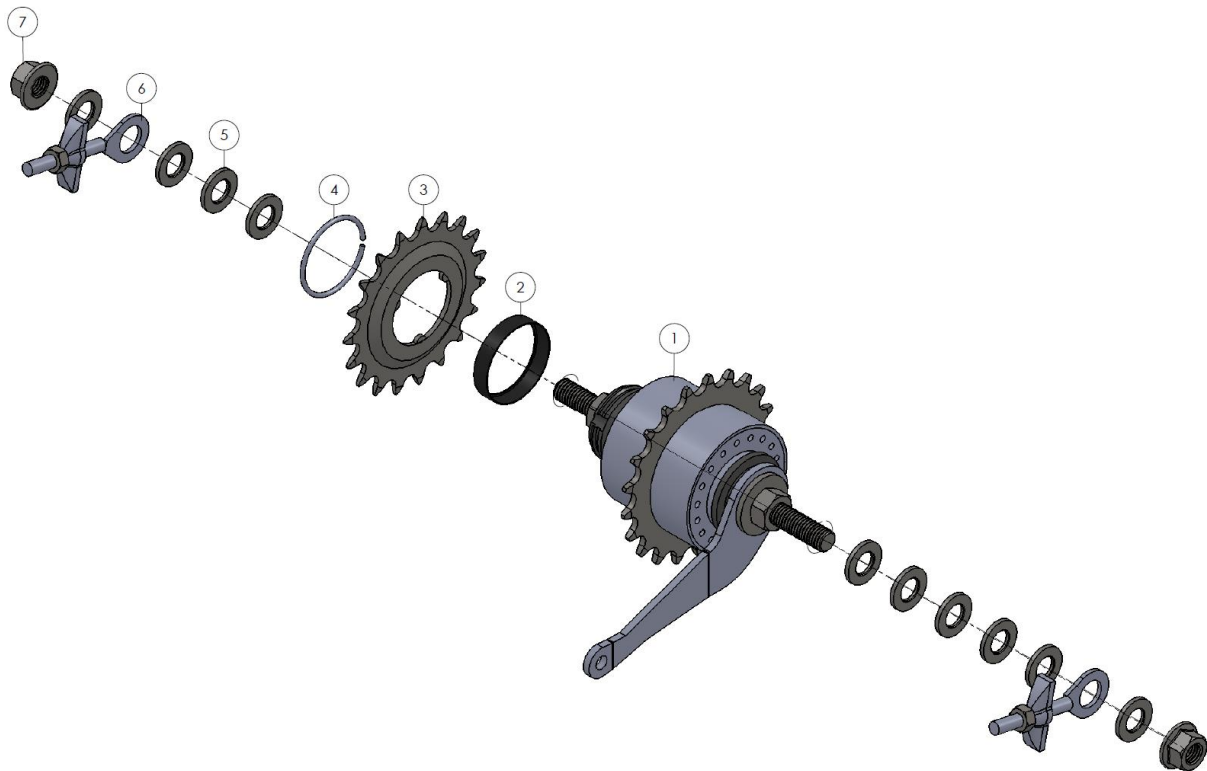

Pos	pcs	Description	Article number	size	note
1	1	Coaster brake hub BO-CL	AAND. 10472		
2	1	Dust cover coasterbrake hub Shimano	WIEL. 033501		
3	1	Sprocket 19T Shimano	AAND. 101718		
4	1	Sprocket circlip	WIEL. 033503		
5	10	Washer		M10	
6	2	Chain adjuster standard bicycle	AAND. 100515		
7	2	Axle nut coaster brake hub	WIEL. 033506