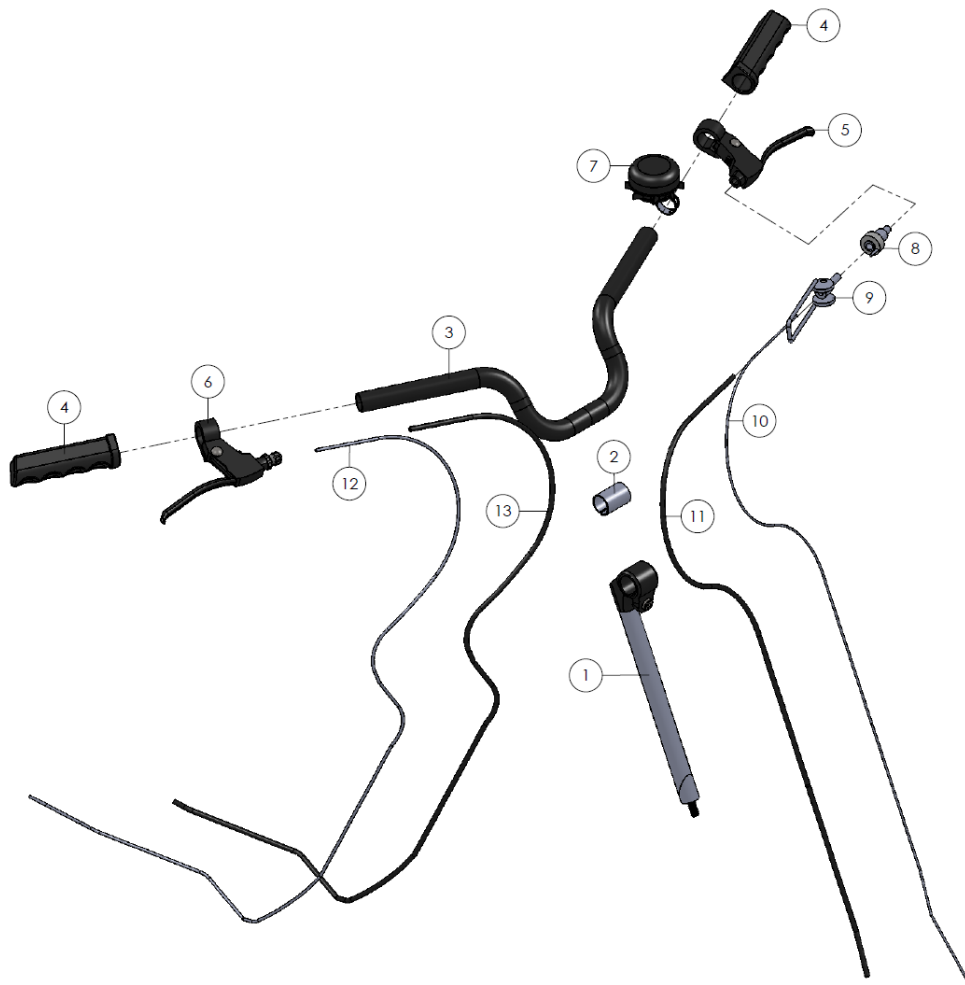

Pos	pcs	Description	Article number	size	note
1	1	Frame Clip blue	SPUI. 288021		
2	1	Instep rubber Clip	FRAM. 14126		
3	1	Bracket axle 127	AAND. 10081	127mm	
4	1	Crank R 32T-127mm	AAND. 10020		
5	1	Crank L 127mm	AAND. 100161		
6	2	Crankbolt	AAND. 10002		
7	2	Crankbolt cover	AAND. 10000		
8	2	Pedal Union 677	AAND. 10076		2x = 1 set
9	1	Chain adjuster AC BO CL(P) complete	FRAM. 144751		
10	1	Chain adjuster bolt	AAND. 10047		Hub with fixed chain wheel
10	1	Chain adjuster spring	AAND. 10048		Hub with freewheel
11	2	Chain adjuster 19 mm half round	AAND. 10050		
12	1	Washer		M6	
13	3	Torque nut		M6	
14	2	Tooth locked washer		M6	
15	1	Chain Clip	AAND. 10040		
16	1	Gear case Clip	BESD. 12510		
17	4	Snapnail 8.0 x 1.8 x 10.0 x 4	BEVM. 11102	8.0 x 1.8 x 8.0 x 4	
18	7	Snapnail 8.0 x 1.8 x 8.0 x 4	BEVM. 11118	8.0 x 1.8 x 8.0 x 4	
19	2	Washer		M6	

Pos	pcs	Description	Article number	size	note
1	1	Front wheel 22x1.3-8 CL(P) V-brake	WIEL. 03081		
2	2	Axle nut	AAND. 103101		
3	1	Rim tape 16-20 ( 15mm)	BAND. 07300	16"-20" (15mm)	
4	1	Inner tube 22x1.25 – 1.75	BAND. 07090	22x1.25 – 1.75	
5	1	Tyre 22 x 1.3-8 (37-438)	BAND. 07070	22" x 1.3/8 (37 - 489)	

Pos	pcs	Description	Article number	size	note
1	1	Frame Clip blue	SPUI. 288021		
2	4	Bearing 6003	AAND. 10065		
3	2	Rear wheel + axle 18x1.75	WIEL. 03078		
4	2	Rim tape 16-20 (15mm)	BAND. 07300	16" - 20"	
5	2	Inner tube 18 x 1.25 - 1.75	BAND. 07055	18 x 1.25 - 1.75	
6	2	Tyre 18 x 1.75 (47-355) black	BAND. 07057	18 x 1.75	San Marino
7	2	End cover rear axle Bondo Clip	BESD. 12415		
8	1	Adjust ring D17x28 B10	AAND. 10211		
9	1	Adjust ring D17x28 B12	AAND. 10210		
10	2	Socket set screw cup point		M6 x 6	
11	1	Differential complete BO-CL	DIFF. 09219		