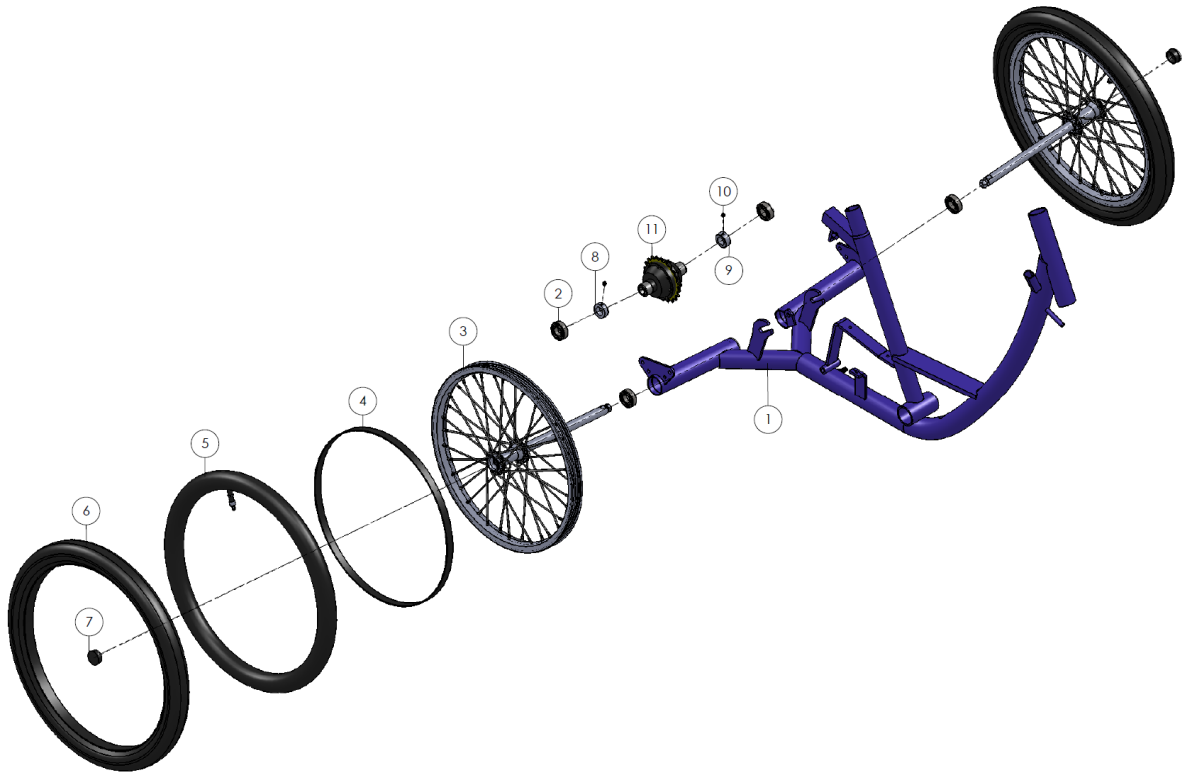

Pos	pcs	Description	Article number	size	note
1	1	Frame Clip blue	SPUI. 288021		
2	4	Bearing 6003	AAND. 10065		
3	2	Rear wheel + axle 18x1.75	WIEL. 03078		
4	2	Rim tape 16-20 (15mm)	BAND. 07300	16" - 20"	
5	2	Inner tube 18 x 1.25 - 1.75	BAND. 07055	18 x 1.25 - 1.75	
6	2	Tyre 18 x 1.75 (47-355) black	BAND. 07057	18 x 1.75	San Marino
7	2	End cover rear axle Bondo Clip	BESD. 12415		
8	1	Adjust ring D17x28 B10	AAND. 10211		
9	1	Adjust ring D17x28 B12	AAND. 10210		
10	2	Socket set screw cup point		M6 x 6	
11	1	Differential complete BO-CL	DIFF. 09219