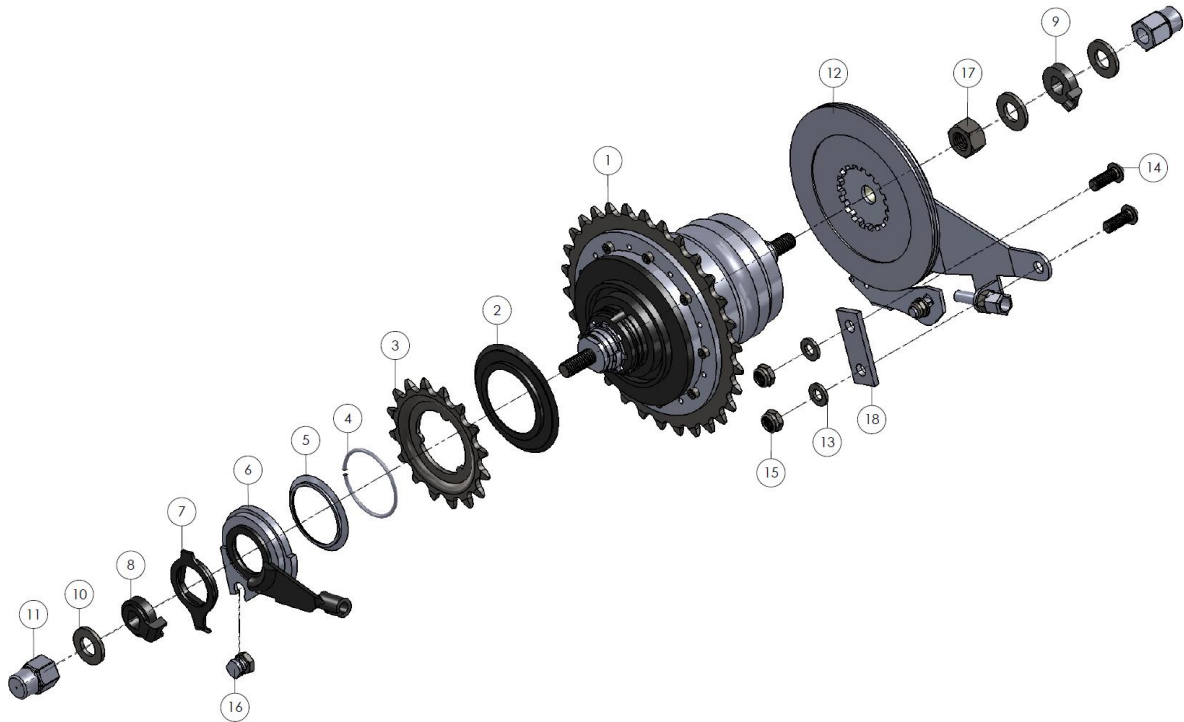

Pos	pcs	Description	Article number	size	note
1	1	Hub 7V-RB	AAND. 104902		
2	1	Dust cover great	WIEL. 034276		
3	1	Sprocket 19T	AAND. 101718	19T	
4	1	Sprocket circlip	WIEL. 033503		
5	1	Dust cover smal	AAND. 10321		
6	1	Cassette joint 7speed	AAND. 10332		
7	1	Cassette joint fixing ring	AAND. 104337		
8	1	Locking disc 8L green	AAND. 10317		
9	1	Locking disc 8R blue	AAND. 10319		
10	3	Vlakke sluitring		M10	
11	2	Axle nut	AAND. 103101		
12	1	Rollerbrake	WIEL. 03426		
13	2	Washer		M6	
14	2	Socket button head screw		M6 x 16	
15	2	Prevailing Torque nut		M6	
16	1	shift cable clamp			
17	1	Rollerbrake nut	WIEL. 034268		
18	1	Brake arm stud			Image differs