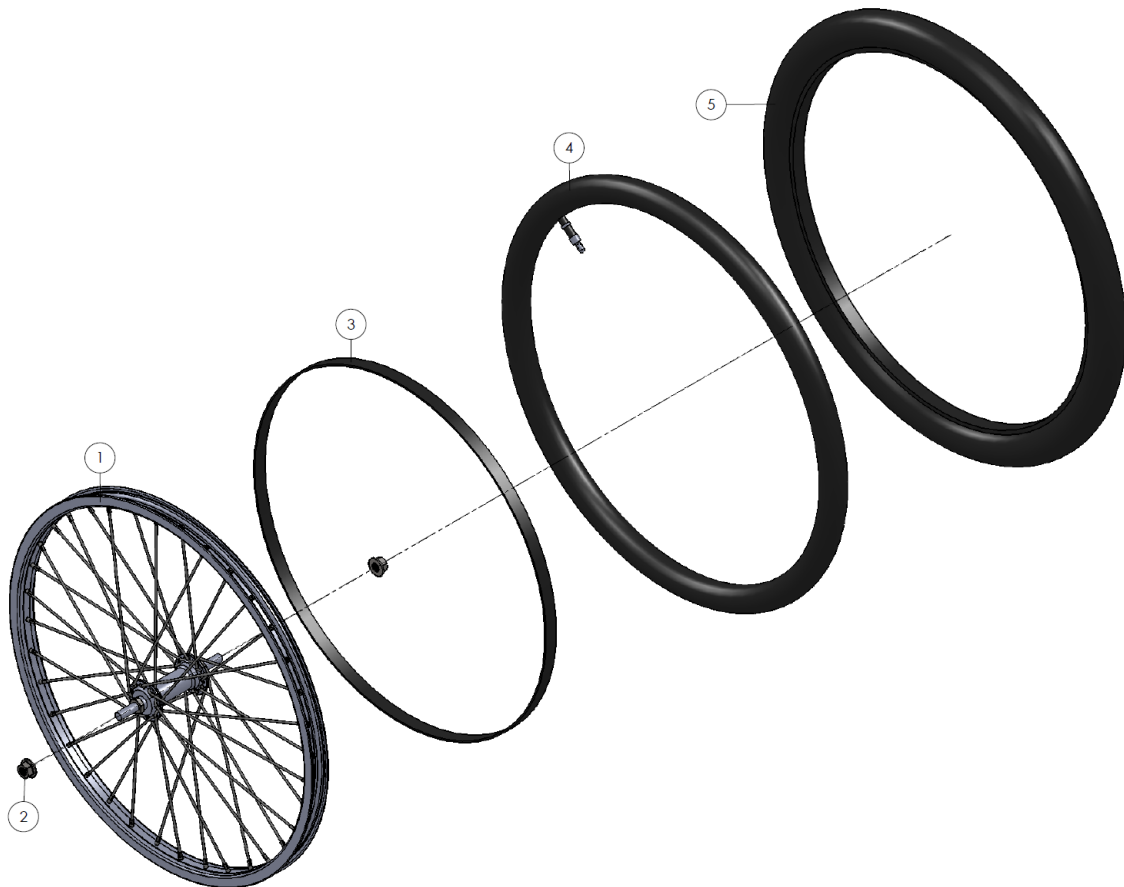

Pos	pcs	Description	Article number	size	note
1	1	Frame Clip blue	SPUI. 288021		
2	1	Instep rubber Clip	FRAM. 14126		
3	1	Bracket axle 127	AAND. 10081	127mm	
4	1	Crank R 32T-127mm	AAND. 10020		
5	1	Crank L 127mm	AAND. 100161		
6	2	Crankbolt	AAND. 10002		
7	2	Crankbolt cover	AAND. 10000		
8	2	Pedal Union 677	AAND. 10076		2x = 1 set
9	1	Chain adjuster AC BO CL(P) complete	FRAM. 144751		
10	1	Chain adjuster bolt	AAND. 10047		Hub with fixed chain wheel
10	1	Chain adjuster spring	AAND. 10048		Hub with freewheel
11	2	Chain adjuster 19 mm half round	AAND. 10050		
12	1	Washer		M6	
13	3	Torque nut		M6	
14	2	Tooth locked washer		M6	
15	1	Chain Clip	AAND. 10040		
16	1	Gear case Clip	BESD. 12510		
17	4	Snapnail 8.0 x 1.8 x 10.0 x 4	BEVM. 11102	8.0 x 1.8 x 8.0 x 4	
18	7	Snapnail 8.0 x 1.8 x 8.0 x 4	BEVM. 11118	8.0 x 1.8 x 8.0 x 4	
19	2	Washer		M6	

Pos	pcs	Description	Article number	size	note
1	1	Front wheel 22x1.3-8 CL(P) V-brake	WIEL. 03081		
2	2	Axle nut	AAND. 103101		
3	1	Rim tape 16-20 ( 15mm)	BAND. 07300	16"-20" (15mm)	
4	1	Inner tube 22x1.25 – 1.75	BAND. 07090	22x1.25 – 1.75	
5	1	Tyre 22 x 1.3-8 (37-438)	BAND. 07070	22" x 1.3/8 (37 - 489)	