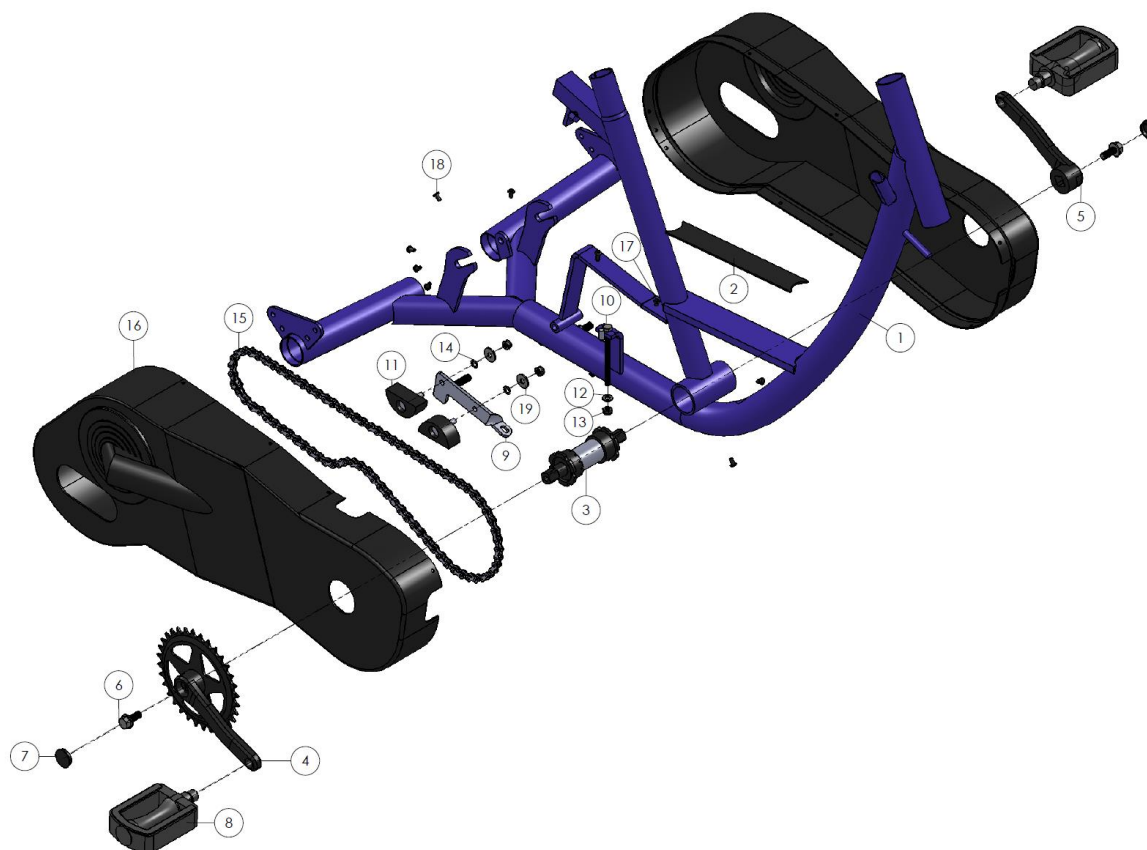

Pos	pcs	Description	Article number	size	note
1	1	Frame Clip blue	SPUI. 288021		
2	1	Instep rubber Clip	FRAM. 14126		
3	1	Bracket axle 127	AAND. 10081	127mm	
4	1	Crank R 32T-127mm	AAND. 10020		
5	1	Crank L 127mm	AAND. 100161		
6	2	Crankbolt	AAND. 10002		
7	2	Crankbolt cover	AAND. 10000		
8	2	Pedal Union 677	AAND. 10076		2x = 1 set
9	1	Chain adjuster AC BO CL(P) complete	FRAM. 144751		
10	1	Chain adjuster bolt	AAND. 10047		Hub with fixed chain wheel
10	1	Chain adjuster spring	AAND. 10048		Hub with freewheel
11	2	Chain adjuster 19 mm half round	AAND. 10050		
12	1	Washer		M6	
13	3	Torque nut		M6	
14	2	Tooth locked washer		M6	
15	1	Chain Clip	AAND. 10040		
16	1	Gear case Clip	BESD. 12510		
17	4	Snapnail 8.0 x 1.8 x 10.0 x 4	BEVM. 11102	8.0 x 1.8 x 8.0 x 4	
18	7	Snapnail 8.0 x 1.8 x 8.0 x 4	BEVM. 11118	8.0 x 1.8 x 8.0 x 4	
19	2	Washer		M6	

Pos	pcs	Description	Article number	size	note
1	1	Frame Clip(P) blue	SPUI. 288021		
2	1	Flexikap 7.9 - 25	BEVM. 11116	7.9 - 25	
3	1	Seat post adjustable 350mm	ZADE. 150229	25.0x2.0x350	
4	1	Seat post clamp Ø28.6	ZADE. 150401	Ø28.6	
5	1	Saddle Clip(P)	ZADE. 15055		
6	1	End plug 25x25	BESD. 12405	25 x 25	
7	1	Spiral cable lock	ACCE. 13034		
8	1	Seat post end	ZADE. 150230		
9	1	Flexikap with grip 15.9 - 25	BEVM. 11112	15.9 - 25	

Pos	pcs	Description	Article number	size	note
1	1	Front wheel 22x1.3-8 CL(P) V-brake	WIEL. 03081		
2	2	Axle nut	AAND. 103101		
3	1	Rim tape 16-20 ( 15mm)	BAND. 07300	16"-20" (15mm)	
4	1	Inner tube 22x1.25 – 1.75	BAND. 07090	22x1.25 – 1.75	
5	1	Tyre 22 x 1.3-8 (37-438)	BAND. 07070	22" x 1.3/8 (37 - 489)	