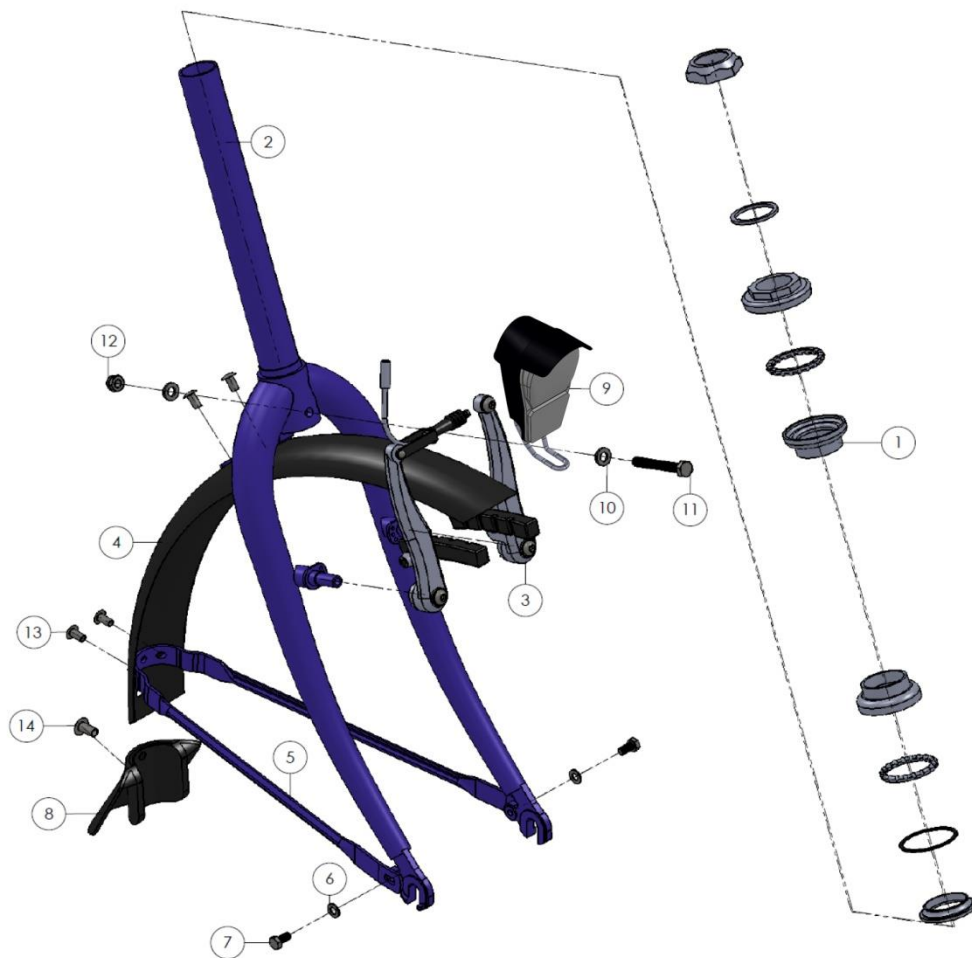

Pos	pcs	Description	Article number	size	note
1	1	Frame Clip blue	SPUI. 288021		
2	1	Instep rubber Clip	FRAM. 14126		
3	1	Bracket axle 127	AAND. 10081	127mm	
4	1	Crank R 32T-127mm	AAND. 10020		
5	1	Crank L 127mm	AAND. 100161		
6	2	Crankbolt	AAND. 10002		
7	2	Crankbolt cover	AAND. 10000		
8	2	Pedal Union 677	AAND. 10076		2x = 1 set
9	1	Chain adjuster AC BO CL(P) complete	FRAM. 144751		
10	1	Chain adjuster bolt	AAND. 10047		Hub with fixed chain wheel
10	1	Chain adjuster spring	AAND. 10048		Hub with freewheel
11	2	Chain adjuster 19 mm half round	AAND. 10050		
12	1	Washer		M6	
13	3	Torque nut		M6	
14	2	Tooth locked washer		M6	
15	1	Chain Clip	AAND. 10040		
16	1	Gear case Clip	BESD. 12510		
17	4	Snapnail 8.0 x 1.8 x 10.0 x 4	BEVM. 11102	8.0 x 1.8 x 8.0 x 4	
18	7	Snapnail 8.0 x 1.8 x 8.0 x 4	BEVM. 11118	8.0 x 1.8 x 8.0 x 4	
19	2	Washer		M6	

Pos	pcs	Description	Article number	size	note
1	1	Frame Clip(P) blue	SPUI. 288021		
2	1	Flexikap 7.9 - 25	BEVM. 11116	7.9 - 25	
3	1	Seat post adjustable 350mm	ZADE. 150229	25.0x2.0x350	
4	1	Seat post clamp Ø28.6	ZADE. 150401	Ø28.6	
5	1	Saddle Clip(P)	ZADE. 15055		
6	1	End plug 25x25	BESD. 12405	25 x 25	
7	1	Spiral cable lock	ACCE. 13034		
8	1	Seat post end	ZADE. 150230		
9	1	Flexikap with grip 15.9 - 25	BEVM. 11112	15.9 - 25	

Pos	pcs	Description	Article number	size	note
1	1	Front wheel 22x1.3-8 CL(P) V-brake	WIEL. 03081		
2	2	Axle nut	AAND. 103101		
3	1	Rim tape 16-20 ( 15mm)	BAND. 07300	16"-20" (15mm)	
4	1	Inner tube 22x1.25 – 1.75	BAND. 07090	22x1.25 – 1.75	
5	1	Tyre 22 x 1.3-8 (37-438)	BAND. 07070	22" x 1.3/8 (37 - 489)	