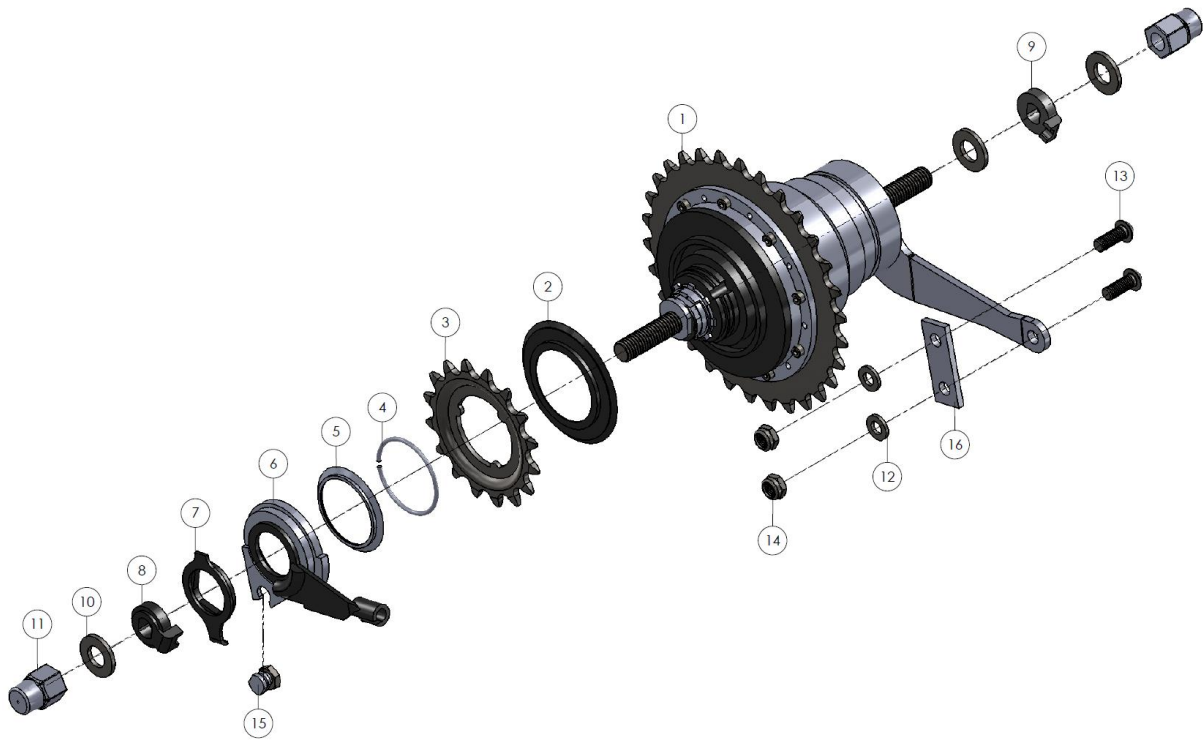

Pos	pcs	Description	Article number	size	note
1	1	Hub 7V coasterbrake	AAND. 104911		
2	1	Dust cover great	WIEL. 034276		
3	1	Sprocket 19T	AAND. 101718	19T	
4	1	Sprocket circlip	WIEL. 033503		
5	1	Dust cover smal	AAND. 10321		
6	1	Cassette joint 7speed	AAND. 10332		
7	1	Cassette joint fixing ring	AAND. 104337		
8	1	Locking disc 8L green	AAND. 10317		
9	1	Locking disc 8R blue	AAND. 10319		
10	3	Vlakke sluitring		M10	
11	2	Axle nut	AAND. 103101		
12	2	Washer		M6	
13	2	Socket button head screw		M6 x 16	
14	2	Prevailing Torque nut		M6	
15	1	shift cable clamp			
16	1	Brake arm stud			Image differs