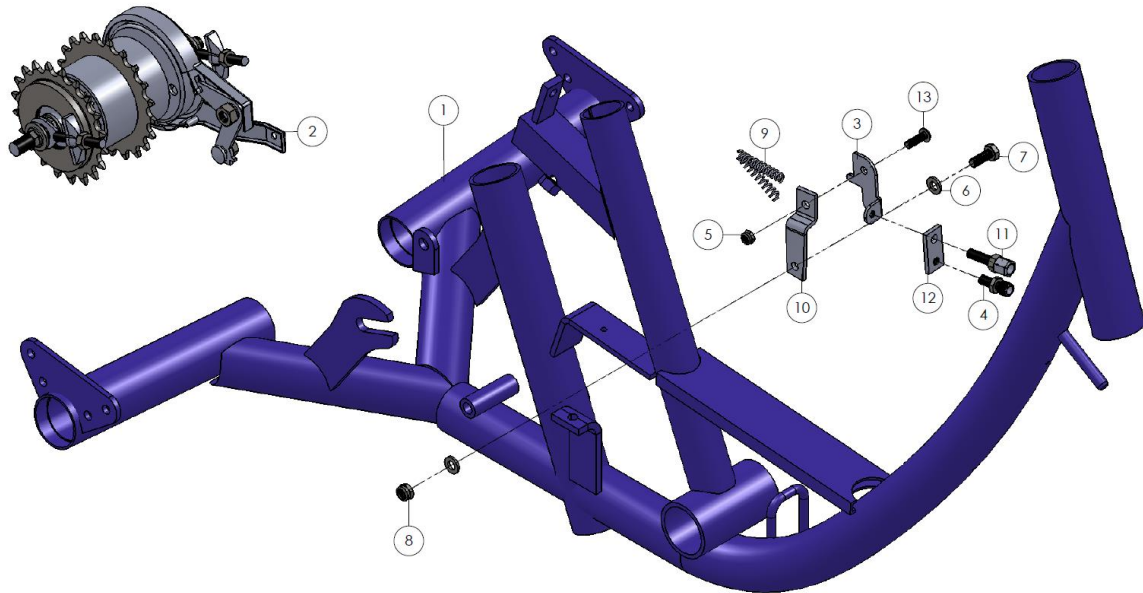

Pos	Pcs	Description	Article number	Size	Note
1	1	Frame Bondo + steerable pushbar blue	SPUI. 288007		
2	1	Hub with fixed chain wheel Bondo	AAND. 10474		
3	1	Stud for band brake cable	REMD. 06004		
4	1	Cable set bolt band brake	REMD. 060005		
5	1	Hexagon bolt		M5	
6	2	Washer		M6	
7	1	Hexagon bolt		M6 x 16	
8	1	Torque nut		M6	
9	2	Spring band brake Ø70	REMD. 060003	L = 40	
10	1	Brake arm stud BO(P)	REMD. 06006	LG = 69.5	
11	1	Cable set bolt band brake	KABE. 02110	M6	Not applicable
12	1	Strip double brake control	REMD. 060066	LG = 30	Not applicable
13	1	Hexagon bolt		M5 x 16