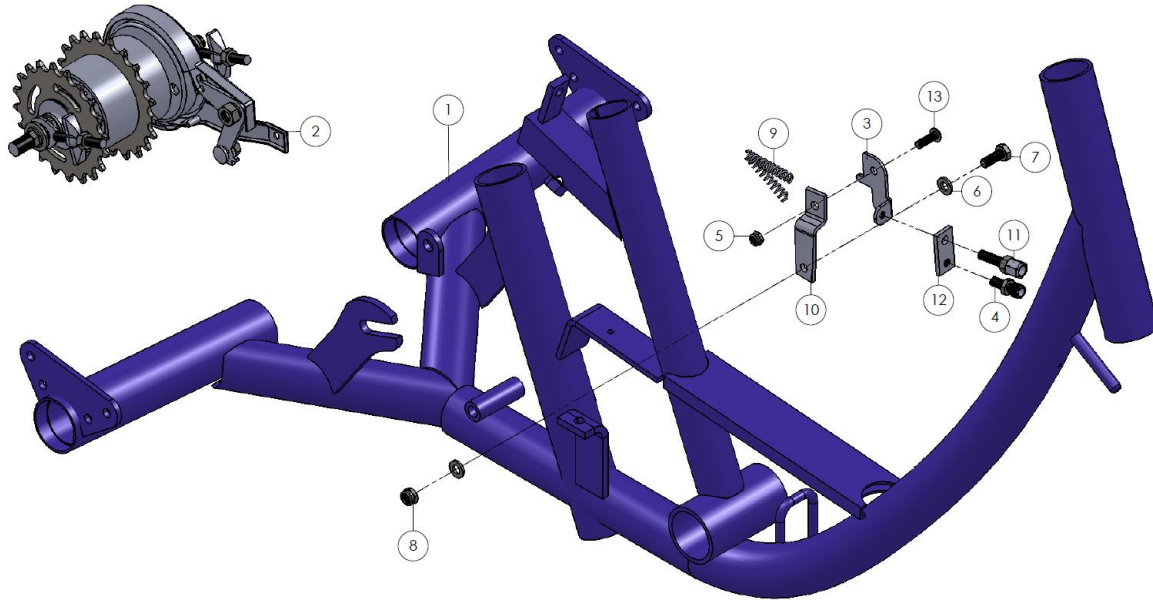

Pos	Pcs	Description	Article number	Size	Note
1	1	Frame Bondo + steerable pushbar blue	SPUI. 288007		
2	1	Hub with fixed chain wheel Bondo	AAND. 10474		
3	1	Stud for band brake cable	REMD. 06004		
4	1	Cable set bolt band brake	REMD. 060005		
5	1	Hexagon bolt		M5	
6	2	Washer		M6	
7	1	Hexagon bolt		M6 x 16	
8	1	Torque nut		M6	
9	2	Spring band brake Ø70	REMD. 060003	L = 40	
10	1	Brake arm stud BO(P)	REMD. 06006	LG = 69.5	Not applicable
11	1	Cable set bolt band brake	KABE. 02110	M6	Not applicable
12	1	Strip double brake control	REMD. 060066	LG = 30	Not applicable
3	1	Hexagon bolt		M5 x 16