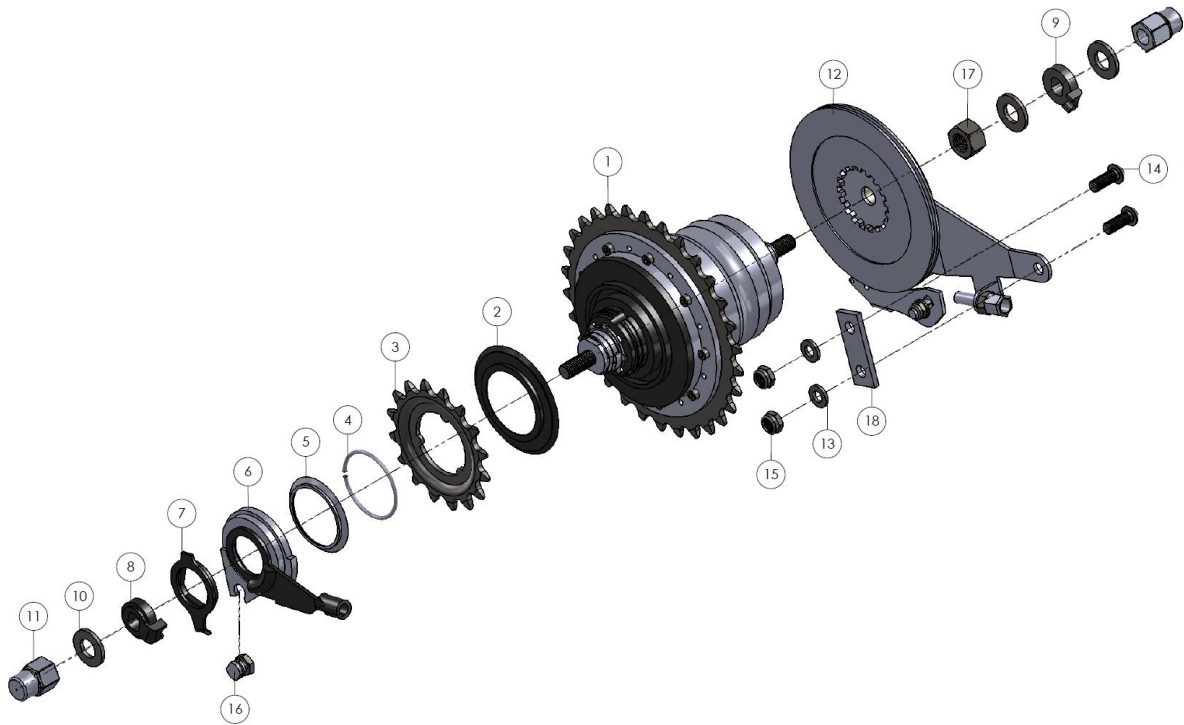

Pos	pcs	Description	Article number	size	note
1	1	Hub 7V-RB	AAND. 104902		
2	1	Dust cover great	WIEL. 034276		
3	1	Sprocket 18T	AAND. 10173.	18T	
4	1	Sprocket circlip	WIEL. 033503		
5	1	Dust cover small	AAND. 10321		
6	1	Cassette joint 7speed	AAND. 10332		
7	1	Cassette joint fixing ring	AAND. 104337		
8	1	Locking disc 6L White	AAND. 10300		
9	1	Locking disc 6R Silver	AAND. 10302		
10	3	Washer		M10	
11	2	Axle nut	AAND. 103101		
12	1	Rollerbrake	WIEL. 03426		
13	2	Washer		M6	
14	2	Socket button head screw		M6 x 16	
15	2	Prevailing Torque nut		M6	
16	1	shift cable clamp			
17	1	Rollerbrake nut	WIEL. 034268		
18	1	Brake arm stud	REMD. 060081		Not applicable