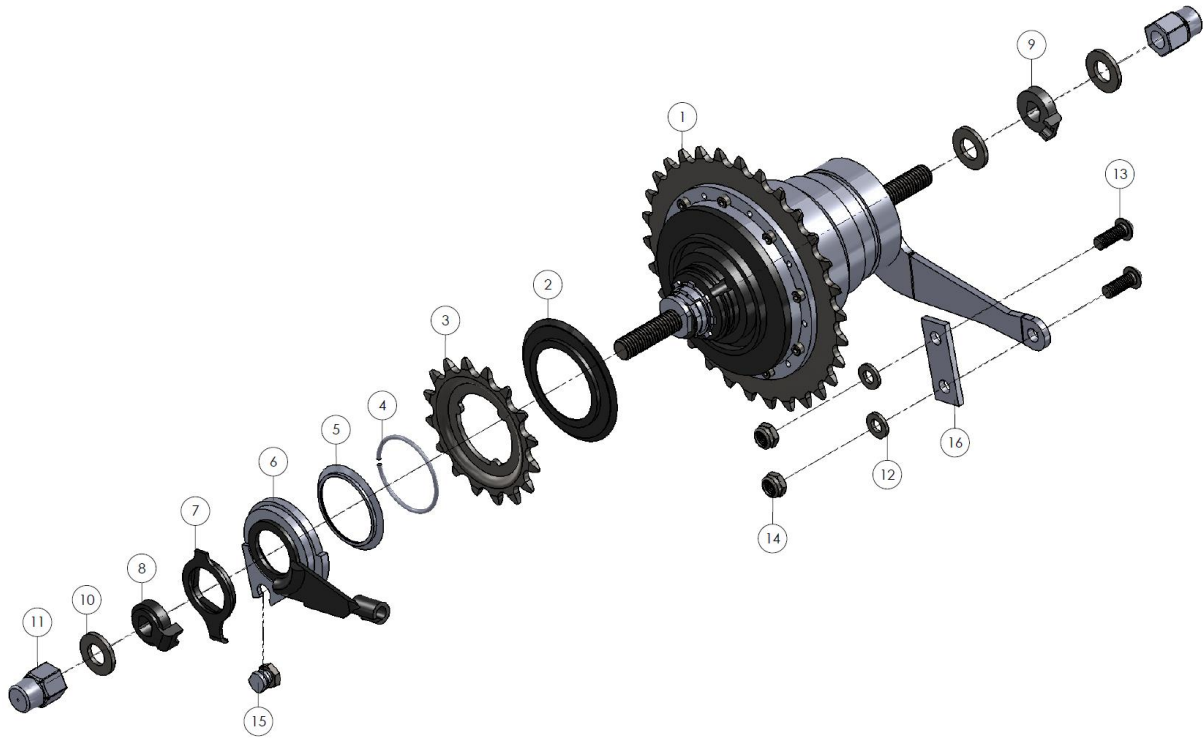

Pos	pcs	Description	Article number	size	note
1	1	Hub 7V coasterbrake	AAND. 104911		
2	1	Dust cover great	WIEL. 034276		
3	1	Sprocket 18T	AAND. 10173.	18T	
4	1	Sprocket circlip	WIEL. 033503		
5	1	Dust cover small	AAND. 10321		
6	1	Cassette joint 7speed	AAND. 10332		
7	1	Cassette joint fixing ring	AAND. 104337		
8	1	Locking disc 6L White	AAND. 10300		
9	1	Locking disc 6R Silver	AAND. 10302		
10	3	Washer		M10	
11	2	Axle nut	AAND. 103101		
12	2	Washer		M6	
13	2	Socket button head screw		M6 x 16	
14	2	Prevailing Torque nut		M6	
15	1	shift cable clamp			
16	1	Brake arm stud	REMD. 060081		Not applicable