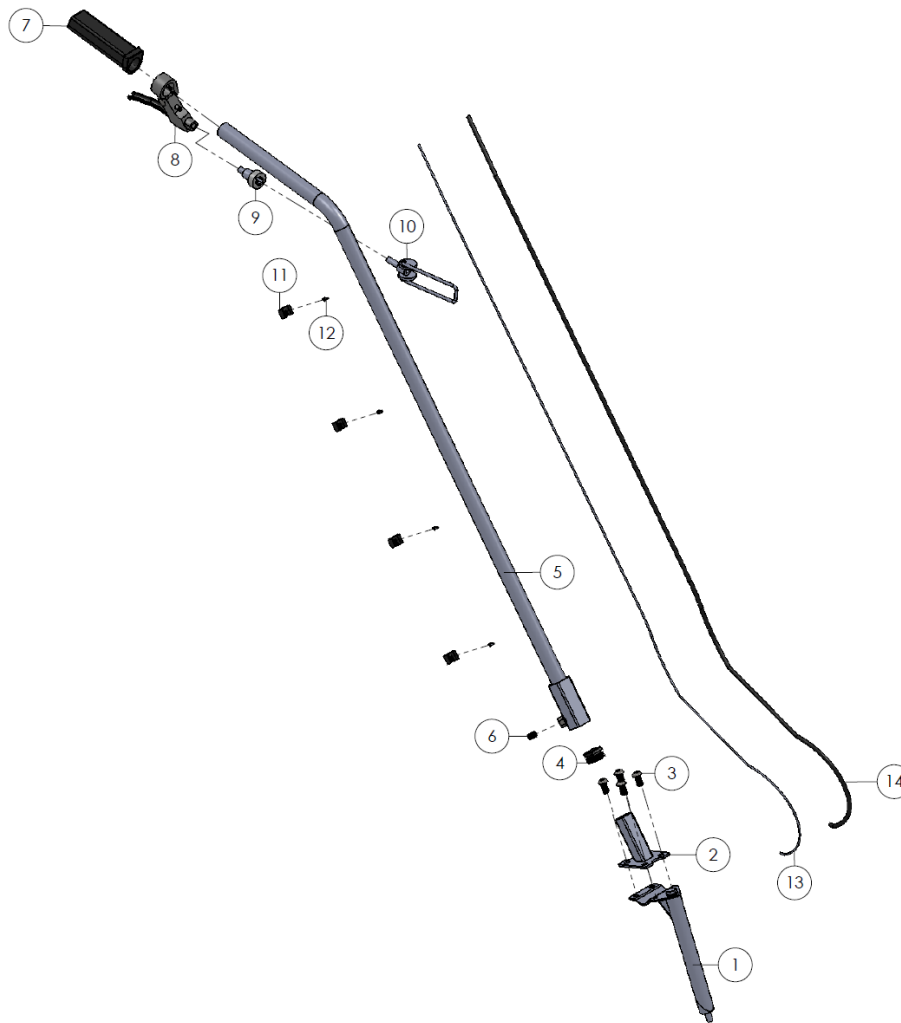

Pos	Pcs	Description	Article number	Size	Note
1	1	Stem Ø 21.1 VK-BMX	STUD. 05150		
2	2	Adapter steerable pushbar	OPTI. 210910		
3	4	Socket button head screw		M8 x 16	
4	1	End plug 20x20	BESD. 12407	20 x 20	
5	1	Pushbar long	ACCE. 13552		
6	1	Socket set screw cup point		M8 x 10	
7	1	Handle	STUD. 05020	Ø 22	
8	1	Brake grip right	REMD. 060861		
9	1	Handle complete parking brake	REMD. 060503		
10	1	Parking brake siphon part	REMD. 060501		
11	4	Cable clip single	KABE. 02315		
12	4	Blind rivet	KABE. 023191		
13	1	Inner brake cable	KABE. 02022	1.5 x 2mtr	
14	1	Outside brake cable	KABE. 02046	L = 138