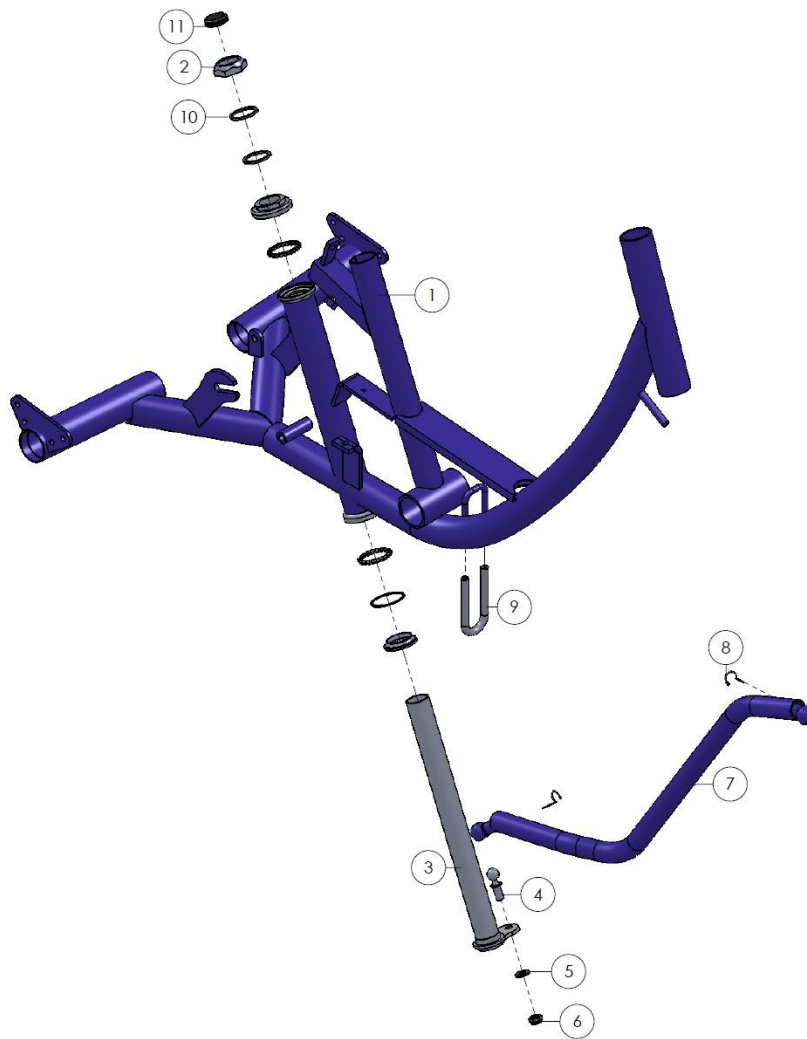

Pos	Pcs	Description	Article number	Size	Note
1	1	Frame Bondo + steerable pushbar blue	SPUI. 288007		
2	1	Headset	STUD. 05005		
3	1	Steerertube Bondo + steerable pushbar	FRAM. 14702		
4	1	Ball balljoint M8	FRAM. 143553	M8	
5	1	Washer		M8	
6	1	Torque nut		M8	
7	1	Steeringbar Bondo + steerable pushbar blue	SPUI. 288009		
8	2	Lock spring for ball joint M8	FRAM. 143552		
9	1	Steering bar rubber	STUD. 05270	L = 170	Not applicable
10	1	Headset fill ring	STUD. 05004	2mm	
11	1	Socket button head screw	BESD. 12317		Not applicable