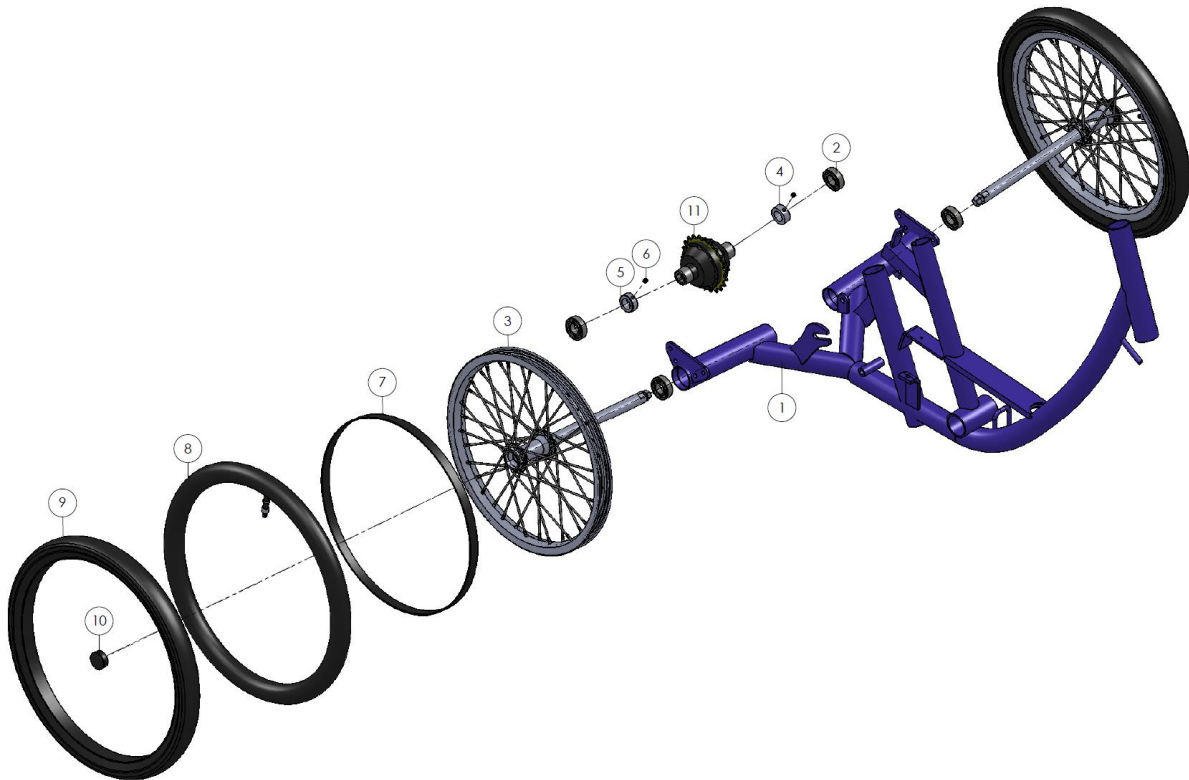

Pos	pcs	Description	Article number	size	note
1	1	Frame Bondo + steerable pushbar blue	SPUI. 288007		
2	4	Bearing 6003	AAND. 10065		
3	2	Rear wheel + axle A 16x1.75	WIEL. 03077		
4	1	Adjust ring D17x28 B12	AAND. 10210		
5	1	Adjust ring D17x28 B10	AAND. 10211		
6	2	Socket set screw cup point		M6 x 6	
7	2	Rim tape 16-20 (15mm)	BAND. 07300	16" - 20"	
8	2	Inner tube 16 x 1.25 - 1.75	BAND. 07040		
9	2	Tire 16 x 1.75 (47-305) black	BAND. 07051	16 x 1.75	San Marino
10	2	End cover rear axle Bondo Clip	BESD. 12415		
11	1	Differential complete BO-CL	DIFF. 09219