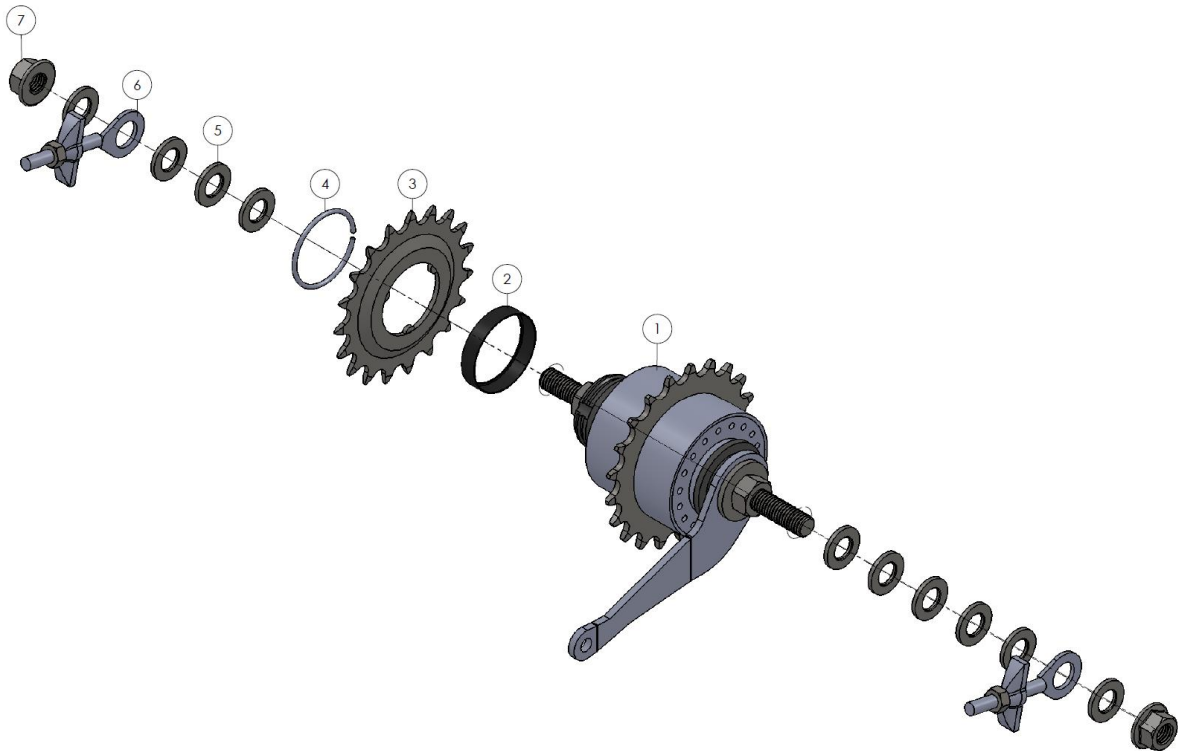

Pos	pcs	Description	Article number	size	note
1	1	Coaster brake hub BO-CL	AAND. 10472		Not applicable
2	1	Dust cover coasterbrake hub Shimano	WIEL. 033501		Not applicable
3	1	Chain wheel 19T Shimano	AAND. 10172		Not applicable
4	1	Sprocket circlip	WIEL. 033503		Not applicable
5	10	Washer		M10	Not applicable
6	2	Chain adjuster standard bicycle	AAND. 100515		Not applicable
7	2	Axle nut coaster brake hub	WIEL. 033506		Not applicable