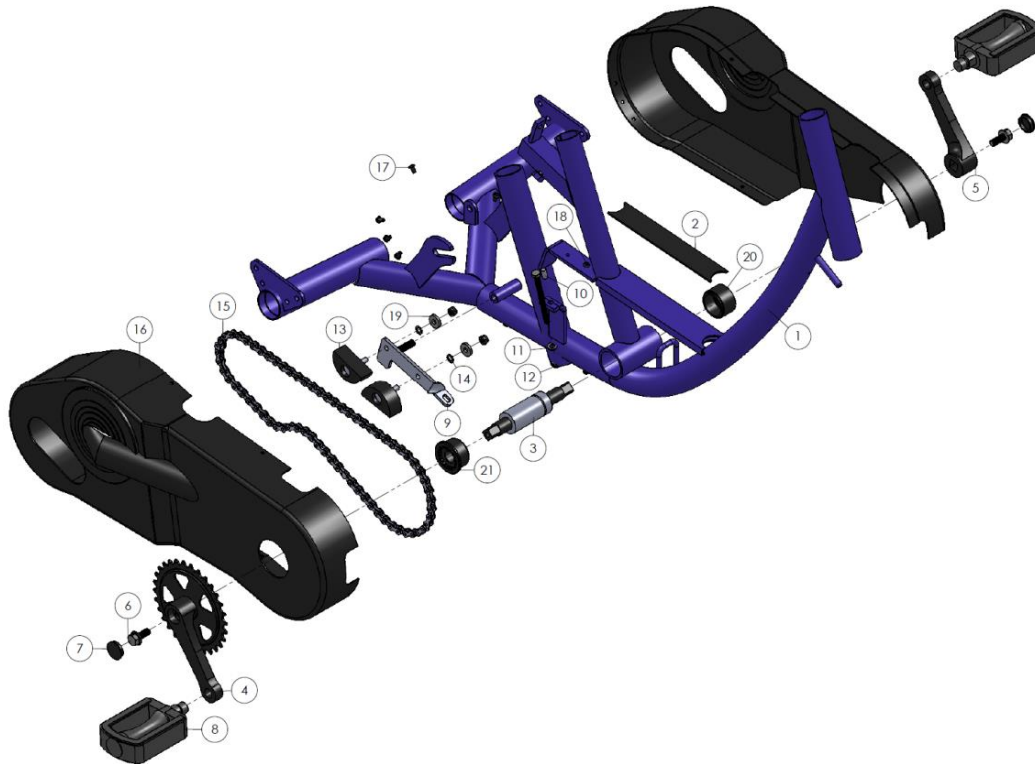

Spare parts catalogue

Bondo with steerable pushbar

Nijland Cycling

© 25-02-2020 Nijland Cycling

All rights reserved.

The information provided herein may not be reproduced and/or published in any form, by print, photo print, microfilm or any other means whatsoever (electronically or mechanically) without the prior written authorization of Nijland Cycling.

Pos	Pcs	Description	Article number	Size	Note
1	1	Frame Bondo + steerable pushbar blue	SPUI. 288007		
2	1	Instep rubber Bondo	FRAM. 14125		
3	1	Bracket axle 136	AAND. 100845	136 mm	
4	1	Crank R 30T-102	AAND. 10023		
5	1	Crank L 102mm	AAND. 100231		
6	2	Crankbolt	AAND. 10002		
7	2	Crankbolt cover	AAND. 10000		
8	2	Pedal Union 605	AAND. 100755		2x = 1 set
9	1	Chain adjuster AC BO CL(P) complete	FRAM. 144751		
10	1	Chain adjuster bolt	AAND. 10047		
11	1	Washer		M6	
12	3	Torque nut		M6	
13	2	Chain adjuster 19 mm half round	AAND. 10050		
14	2	Tooth locked washer		M6	
15	1	Chain Bondo	AAND. 10040		
16	1	Gear case Bondo	BESD. 125001		
17	6	Snapnagel 8.0 x 1.8 x 8.0 x 4	BEVM. 11118		
18	3	Snapnagel 8.0 x 1.8 x 10.0 x 4	BEVM. 11102		
19	2	Washer great		M6	
20	1	Bracketcup R			
21	1	Bracketcup L			

Pos	Pcs	Description	Article number	Size	Note
1	1	Frame Bondo + steerable pushbar blue	SPUI. 288007		
2	1	Flexikap 7.9 - 25	BEVM. 11116	7.9 - 25	
3	1	Seat post 300mm	ZADE. 150230	25.0x2.0 x300	
4	1	Seat post clamp Ø28.6	ZADE. 150401	Ø28.6	
5	1	B saddle	ZADE. 150226		
6	1	Lock Young B	ACCE. 13034		
7	1	End plug 25x25	BESD. 12405	25 x 25	
8	3	Parker for cable clip	KABE. 023191		
9	3	Cable clip single	KABE. 02318		
10	1	Seat post bus	ZADE. 15030		