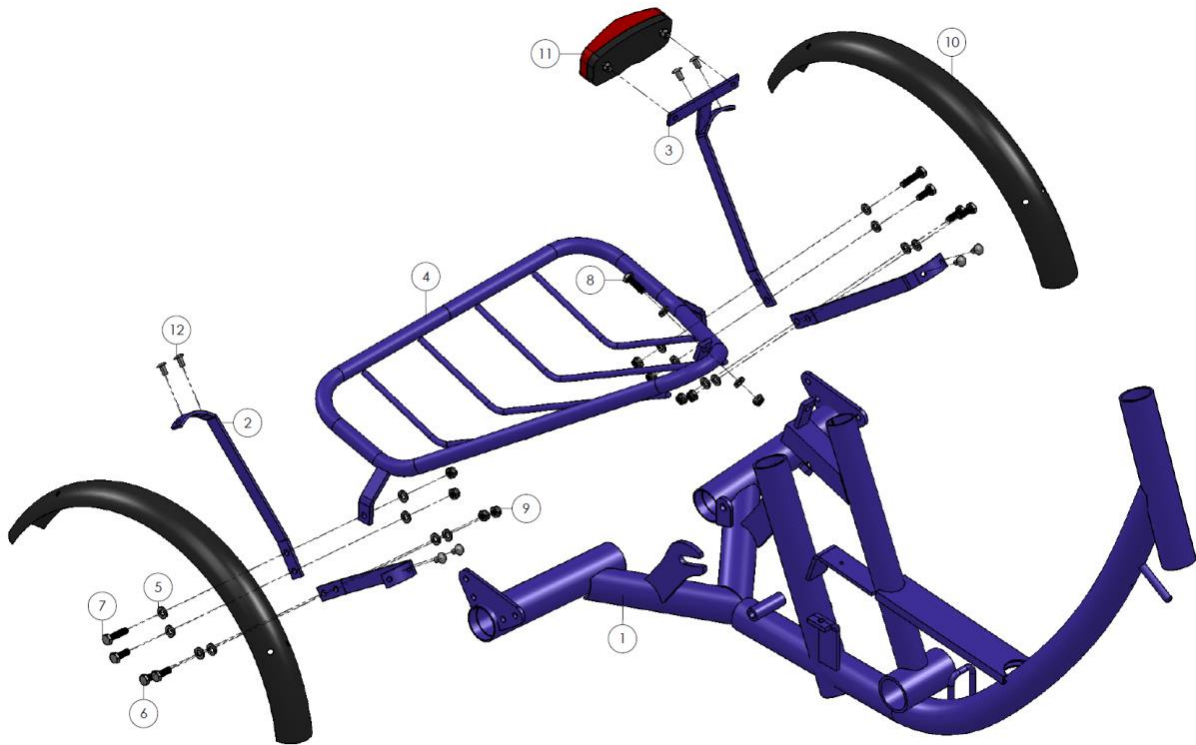

Pos	Pcs	Description	Article number	Size	Note
1	1	Frame Bondo + steerable pushbar blue	SPUI. 288007		
2	3	Mudguard stay rear blue BO(P)	SPUI. 288004		
3	1	Mudguard stay rear with rear light stay blue BO(P)	SPUI. 288005		
4	1	Luggage basket blue BO(P)	SPUI. 288006		
5	18	Washer		M6	
6	6	Hexagon bolt		M6 x 18	
7	2	Hexagon bolt		M6 x 22	
8	1	Hexagon bolt		M6 x 20	
9	9	Torque nut		M6	
9	2	Mudguard rear 16" black	BESD. 12216		
11	1	Rear light Elips battery	VERL. 01174		
12	8	Rivit		5 x 10