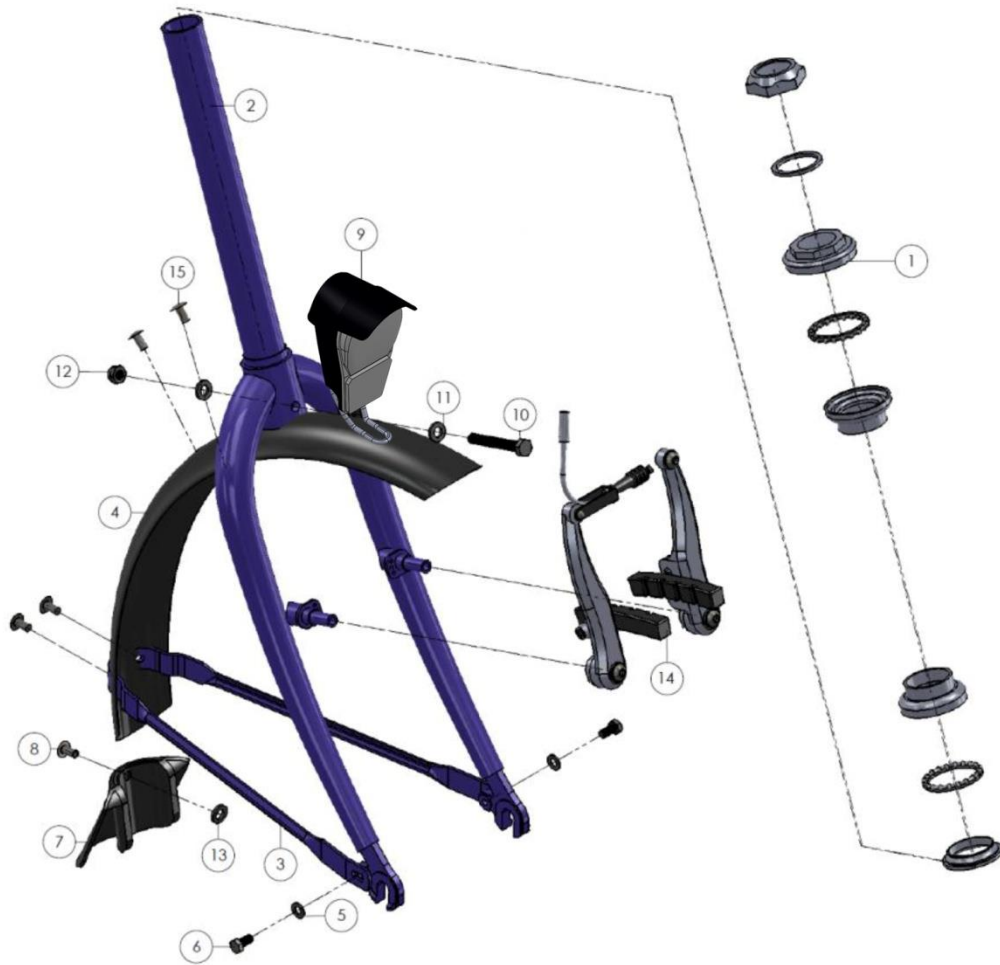

Pos	pcs	Description	Article number	size	note
1	1	Frame Bondo (P) anthracite	SPUI. 288061		
2	1	Instep rubber Bondo (P)	FRAM. 14125		
3	1	Middle motor Schachner	AAND. 15260	120mm	
4	1	Crank R 30T-102mm	AAND. 10024	32T - 102mm	
5	1	Crank L 102mm	AAND. 100241	102mm	
6	2	Crankbolt	AAND. 10002		Not applicable
7	2	Crankbolt cover	AAND. 10000		Not applicable
8	2	Pedal A Union 605	AAND. 100755		2x = 1 set
9	1	Chain adjuster AC BO(P) CL(P) complete	FRAM. 144755		
10	1	Chain adjuster bolt	AAND. 10047		Hub with fixed chain wheel
10	1	Chain adjuster spring	AAND. 10048		
11	1	Washer		M6	
12	3	Torque nut		M6	
13	2	Chain adjuster 19 mm half round	AAND. 10050		
14	2	Tooth locked washer		M6	
15	1	Chain Bondo(P)	AAND. 10040	82cm	
16	1	Gear case Bondo(P)	BESD. 12506		
17	6	Snapnail 8.0 x 1.8 x 8.0 x 4	BEVM. 11118	8.0 x 1.8 x 8.0 x 4	
18	3	Snapnail 8.0 x 1.8 x 10.0 x 4	BEVM. 11102	8.0 x 1.8 x 10.0 x 4	
19	2	Washer great		M6	
20	1	Sprocket 24T MM15	AAND. 152701		

Pos	pcs	Description	Article number	size	note
1	1	Frame Bondo (P) anthracite	SPUI. 288061		
2	1	Flexikap 7.9 - 25	BEVM. 11116	7.9 - 25	
3	1	Seat post 300mm	ZADE. 150230	25.0x2.0x300	
4	1	Seat post clamp Ø28.6	ZADE. 150401	Ø28.6	
5	1	Saddle child	ZADE. 15060		
6	1	Lock Young B	ACCE. 13034		
7	1	Washer		M8	
8	1	Hexagon bolt		M8 x 16	
9	1	End plug 25x25	BESD. 12405	25 x 25	
10	3	Blind rivet Geto	KABE. 023191		
11	3	Cable clip dual	KABE. 02319		

pos	pcs	Description	Article number	size	note
1	1	Front wheel 20x1.75 BO(P)	WIEL. 03914	20"	
2	2	Axle nut	AAND. 103101		
3	1	Rim tape 16-20 (15mm) 20inch	BAND. 07300	16"-20" (15mm)	
4	1	Inner tube 20x1.1/4 - 1.75	BAND. 07082	20x1.1/4	
5	1	Tire 20 x 1.75 (47-406)	BAND. 07012	20" x 1.75 (47 - 406)	