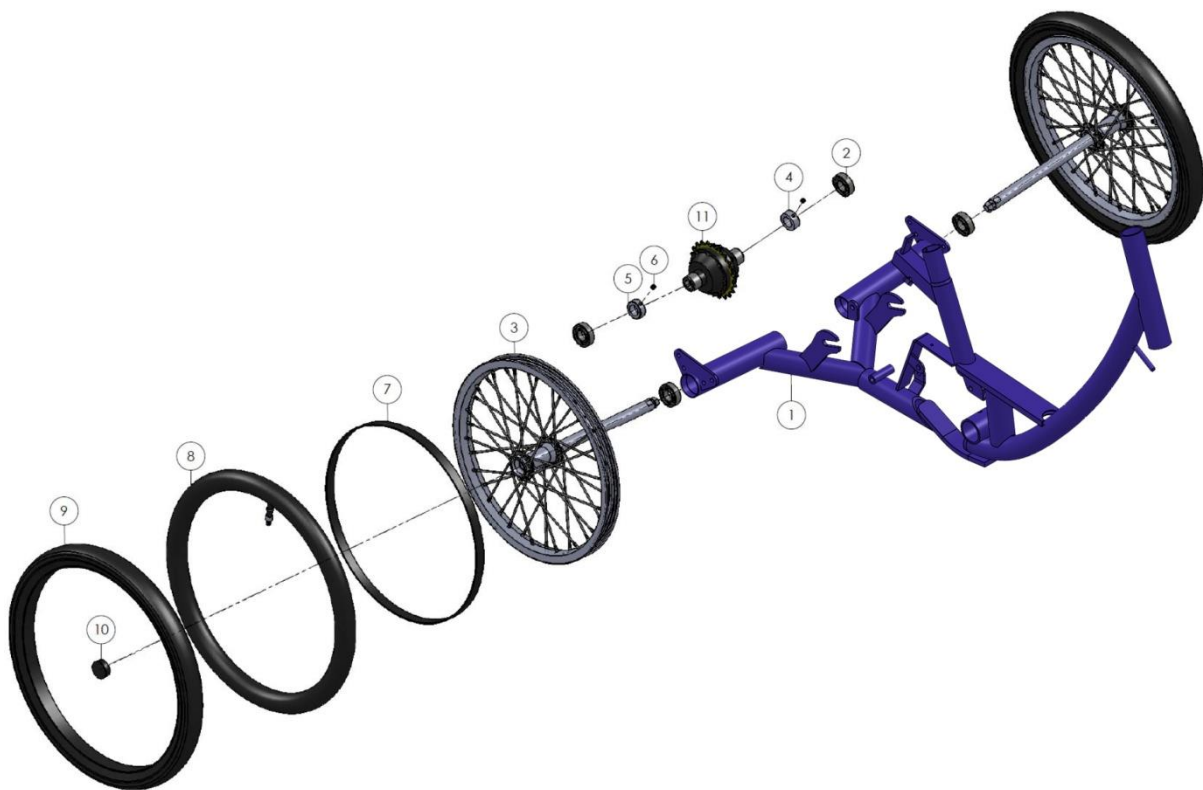

Pos	pcs	Description	Article number	size	note
1	1	Frame Bondo (P) anthracite	SPUI. 288061		
2	4	Bearing 6003	AAND. 10065		
3	2	Rear wheel + axle A 16x1.75	WIEL. 03077	16" x 1.75	
4	1	Adjust ring D17x28 B12	AAND. 10210	D17x28 B12	
5	1	Adjust ring D17x28 B10	AAND. 10211	D17x28 B10	
6	2	Socket set screw cup point		M6 x 6	
7	2	Rim tape 16-20 (15mm)	BAND. 07300	16" - 20"	
8	2	Inner tube 16 x 1.25 - 1.75	BAND. 07040	16 x 1.25-1.75	
9	2	Tire 16 x 1.75 (47-305) black	BAND. 07051	16 x 1.75	San Marino
10	2	End cover rear axle Bondo(P) Clip(P)	BESD. 12415		
11	1	Differential complete BO(P)-CL(P)	DIFF. 09219