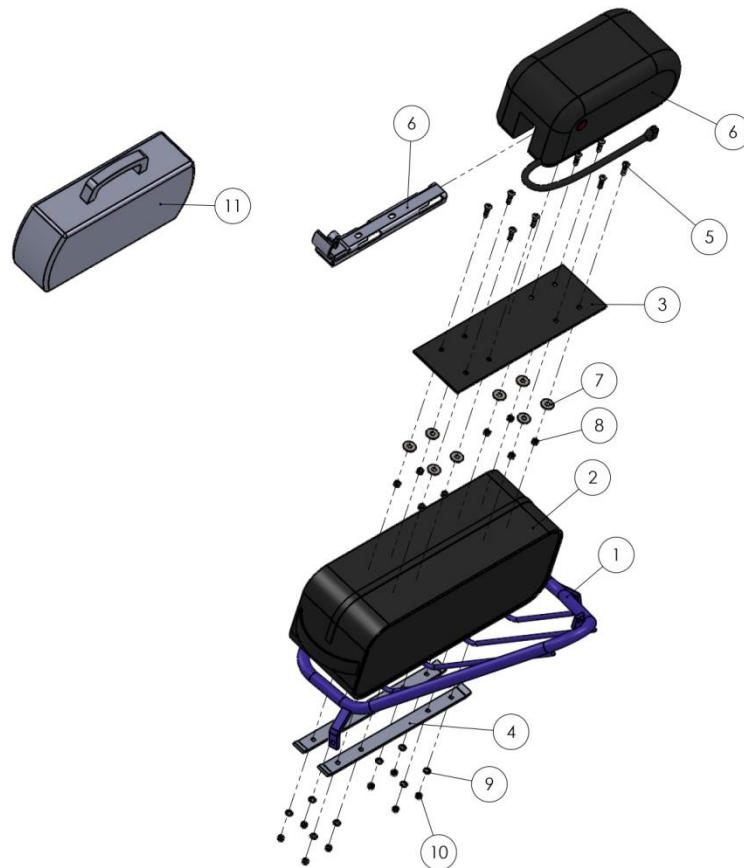

pos	pcs	Description	Article number	size	note
1	1	Luggage basket BO(P) anthracite	SPUI. 288066		
2	1	Bag Yamaha battery	AAND. 10607		
3	1	Bottom plate bag	AAND. 106071		
4	2	Strip 20x280 battery bag	FRAM. 144801		zinc
5	8	Socket button head screw BZK		M5 x 20	
6	1	Battery 36V 10,4Ah Li-ION	AAND. 130724		
7	8	washer		M5	
8	8	Hexagon nut		M5	
9	8	washer		M5	
10	8	locknut		M5	
11	1	Battery charger 36V Li-ION	AAND. 13073