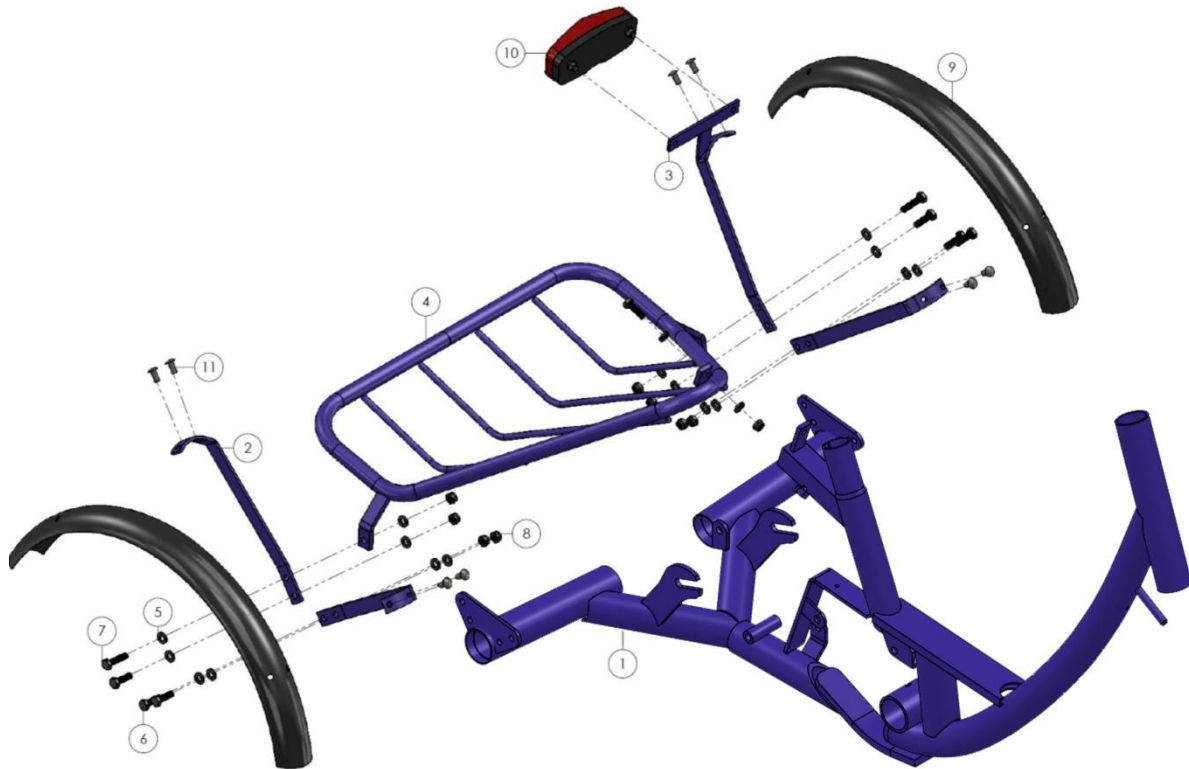

Pos	pcs	Description	Article number	size	note
1	1	Frame Bondo (P) anthracite	SPUI. 288061		
2	3	Mudguard stay rear BO(P) anthracite	SPUI. 288064		
3	1	Mudguard stay rear with rear light stay BO(P) anthracite	SPUI. 288065		
4	1	Luggage basket BO(P) anthracite	SPUI. 288066		
5	18	Washer		M6	
6	7	Hexagon bolt		M6 x 20	
7	2	Hexagon bolt		M6 x 25	
8	9	Torque nut		M6	
9	2	Mudguard rear 16" black	BESD. 12216		
10	1	Rear light elips battery	VERL. 01174		
11	8	Blind rivet		5 x 10