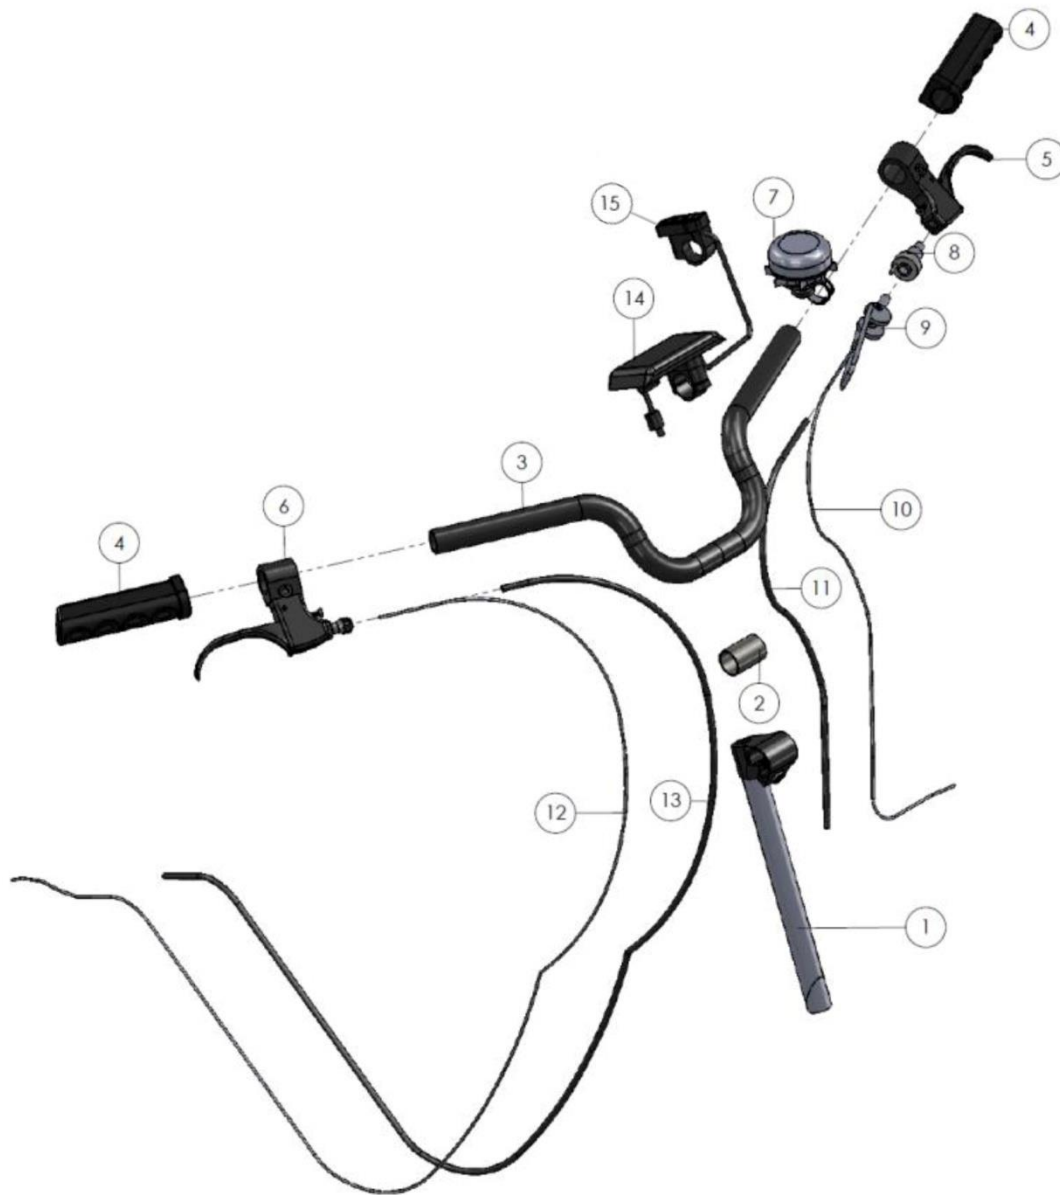

Pos	pcs	Description	Article number	size	note
1	1	Frame Bondo (P) anthracite	SPUI. 288061		
2	1	Instep rubber Bondo (P)	FRAM. 14125		
3	1	Middle motor Schachner	AAND. 15260	120mm	
4	1	Crank R 30T-102mm	AAND. 10024	32T - 102mm	
5	1	Crank L 102mm	AAND. 100241	102mm	
6	2	Crankbolt	AAND. 10002		Not applicable
7	2	Crankbolt cover	AAND. 10000		Not applicable
8	2	Pedal A Union 605	AAND. 100755		2x = 1 set
9	1	Chain adjuster AC BO(P) CL(P) complete	FRAM. 144755		
10	1	Chain adjuster bolt	AAND. 10047		Hub with fixed chain wheel
10	1	Chain adjuster spring	AAND. 10048		
11	1	Washer		M6	
12	3	Torque nut		M6	
13	2	Chain adjuster 19 mm half round	AAND. 10050		
14	2	Tooth locked washer		M6	
15	1	Chain Bondo(P)	AAND. 10040	82cm	
16	1	Gear case Bondo(P)	BESD. 12506		
17	6	Snapnail 8.0 x 1.8 x 8.0 x 4	BEVM. 11118	8.0 x 1.8 x 8.0 x 4	
18	3	Snapnail 8.0 x 1.8 x 10.0 x 4	BEVM. 11102	8.0 x 1.8 x 10.0 x 4	
19	2	Washer great		M6	
20	1	Sprocket 24T MM15	AAND. 152701		

Pos	pcs	Description	Article number	size	note
1	1	Frame Bondo (P) anthracite	SPUI. 288061		
2	1	Flexikap 7.9 - 25	BEVM. 11116	7.9 - 25	
3	1	Seat post 300mm	ZADE. 150230	25.0x2.0x300	
4	1	Seat post clamp Ø28.6	ZADE. 150401	Ø28.6	
5	1	Saddle child	ZADE. 15060		
6	1	Lock Young B	ACCE. 13034		
7	1	Washer		M8	
8	1	Hexagon bolt		M8 x 16	
9	1	End plug 25x25	BESD. 12405	25 x 25	
10	3	Blind rivet Geto	KABE. 023191		
11	3	Cable clip dual	KABE. 02319		

pos	pcs	Description	Article number	size	note
1	1	Front wheel 20x1.75 BO(P)	WIEL. 03914	20"	
2	2	Axle nut	AAND. 103101		
3	1	Rim tape 16-20 (15mm) 20inch	BAND. 07300	16"-20" (15mm)	
4	1	Inner tube 20x1.1/4 - 1.75	BAND. 07082	20x1.1/4	
5	1	Tire 20 x 1.75 (47-406)	BAND. 07012	20" x 1.75 (47 - 406)	