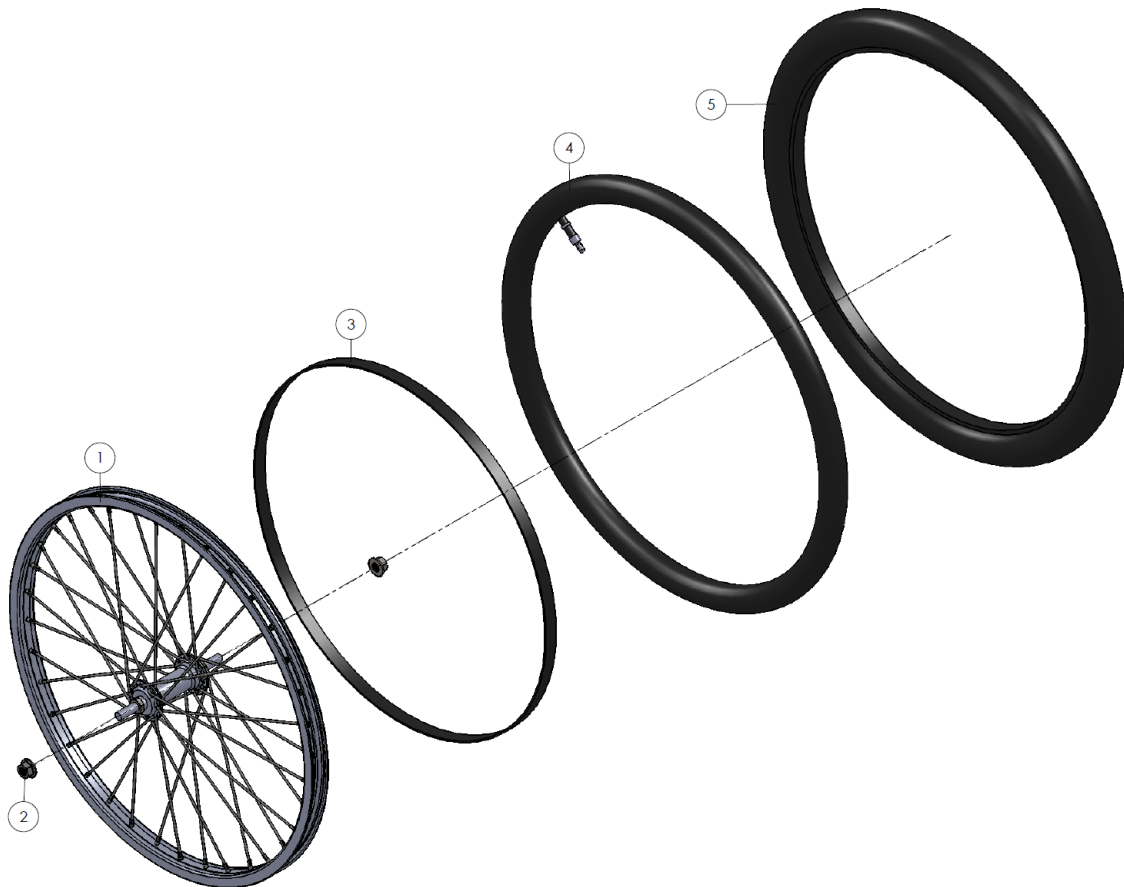

Pos	pcs	Description	Article number	size	note
1	1	Frame Bondo (P) anthracite	SPUI. 288061		
2	1	Instep rubber Bondo (P)	FRAM. 14125		
3	1	Middle motor Schachner	AAND. 15260	120mm	
4	1	Crank R 30T-102mm	AAND. 10024	32T - 102mm	
5	1	Crank L 102mm	AAND. 100241	102mm	
6	2	Crankbolt	AAND. 10002		Not applicable
7	2	Crankbolt cover	AAND. 10000		Not applicable
8	2	Pedal A Union 605	AAND. 100755		2x = 1 set
9	1	Chain adjuster AC BO(P) CL(P) complete	FRAM. 144755		
10	1	Chain adjuster bolt	AAND. 10047		Hub with fixed chain wheel
10	1	Chain adjuster spring	AAND. 10048		
11	1	Washer		M6	
12	3	Torque nut		M6	
13	2	Chain adjuster 19 mm half round	AAND. 10050		
14	2	Tooth locked washer		M6	
15	1	Chain Bondo(P)	AAND. 10040	82cm	
16	1	Gear case Bondo(P)	BESD. 12506		
17	6	Snapnail 8.0 x 1.8 x 8.0 x 4	BEVM. 11118	8.0 x 1.8 x 8.0 x 4	
18	3	Snapnail 8.0 x 1.8 x 10.0 x 4	BEVM. 11102	8.0 x 1.8 x 10.0 x 4	
19	2	Washer great		M6	
20	1	Sprocket 24T MM15	AAND. 152701		

pos	pcs	Description	Article number	size	note
1	1	Front wheel 20x1.75 BO(P)	WIEL. 03914	20"	
2	2	Axle nut	AAND. 103101		
3	1	Rim tape 16-20 (15mm) 20inch	BAND. 07300	16"-20" (15mm)	
4	1	Inner tube 20x1.1/4 - 1.75	BAND. 07082	20x1.1/4	
5	1	Tire 20 x 1.75 (47-406)	BAND. 07012	20" x 1.75 (47 - 406)	