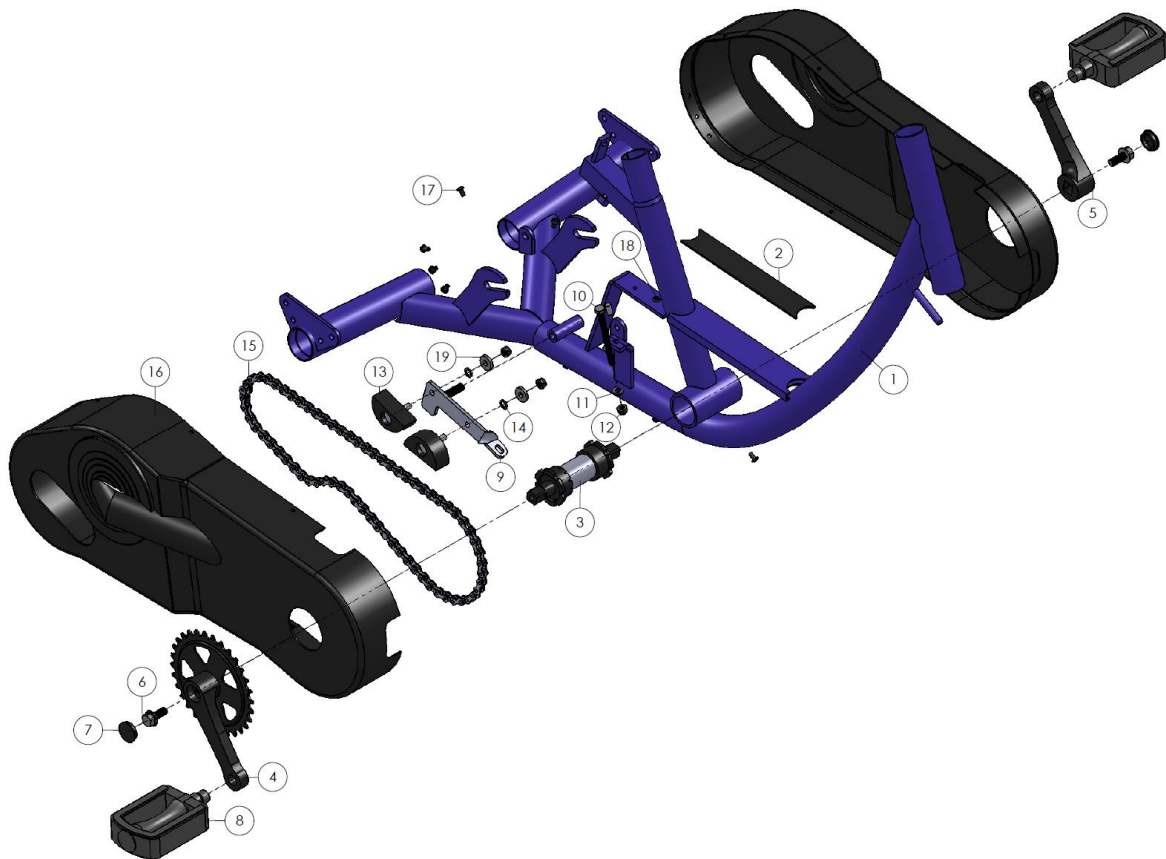

Pos	pcs	Description	Article number	size	note
1	1	Frame Bondo blue	SPUI. 288001		
2	1	Instep rubber Bondo	FRAM. 14125		
3	1	Bracket axle 127	AAND. 10081	127mm	
4	1	Crank R 30T-102mm	AAND. 10023		
5	1	Crank L 102mm	AAND. 100231		
6	2	Crankbolt	AAND. 10002		
7	2	Crankbolt cover	AAND. 10000		
8	2	Pedal Union 605	AAND. 100755		2x = 1 set
9	1	Chain adjuster AC BO CL(P) complete	FRAM. 144751		
10	1	Chain adjuster bolt			
10	1	Chain adjuster spring	AAND. 10048		Hub with freewheel
11	1	Washer		M6	
12	3	Torque nut		M6	
13	2	Chain adjuster 19 mm half round	AAND. 10050		
14	2	Tooth locked washer		M6	
15	1	Chain Bondo	AAND. 10040	0,8m	
16	1	Gear case Bondo	BESD. 12500		
17	6	Snapnail 8.0 x 1.8 x 8.0 x 4	BEVM. 11118	8.0 x 1.8 x 8.0 x 4	
18	3	snapnail 8.0 x 1.8 x 10.0 x 4	BEVM. 11118	8.0 x 1.8 x 8.0 x 4	
19	2	Washer great		M6	

Pos	pcs	Description	Article number	size	note
1	1	Frame Bondo blue	SPUI. 288001		
2	1	Flexikap 7.9 - 25	BEVM. 11116	7.9 - 25	
3	1	Adjustable seat post 300mm	ZADE. 150226	300mm	Adjustable, image differs
4	1	Seat post clamp Ø28.6	ZADE. 150401	Ø28.6	
5	1	Saddle child	ZADE. 15060		
6	1	Lock Young B	ACCE. 13034		
7	1	Washer		M8	
8	1	Hexagon bolt		M8 x 16	
9	1	End plug 25x25	BESD. 12405	25 x 25	
10	3	Blind rivet Geto			
11	3	Cable clip single	KABE. 02315		

pos	pcs	Description	Article number	size	note
1	1	Front wheel 20x1.75 BO(P)	WIEL. 03914	20"	
2	2	Axle nut	AAND. 103101		
3	1	Rim tape 16-20 (15mm) 20inch	BAND. 07300	16"-20" (15mm)	
4	1	Inner tube 20x1.1/4 - 1.75	BAND. 07082	20x1.1/4	
5	1	Tyre 20 x 1.75 (47-406)	BAND. 07012	20" x 1.75 (47 - 406)	