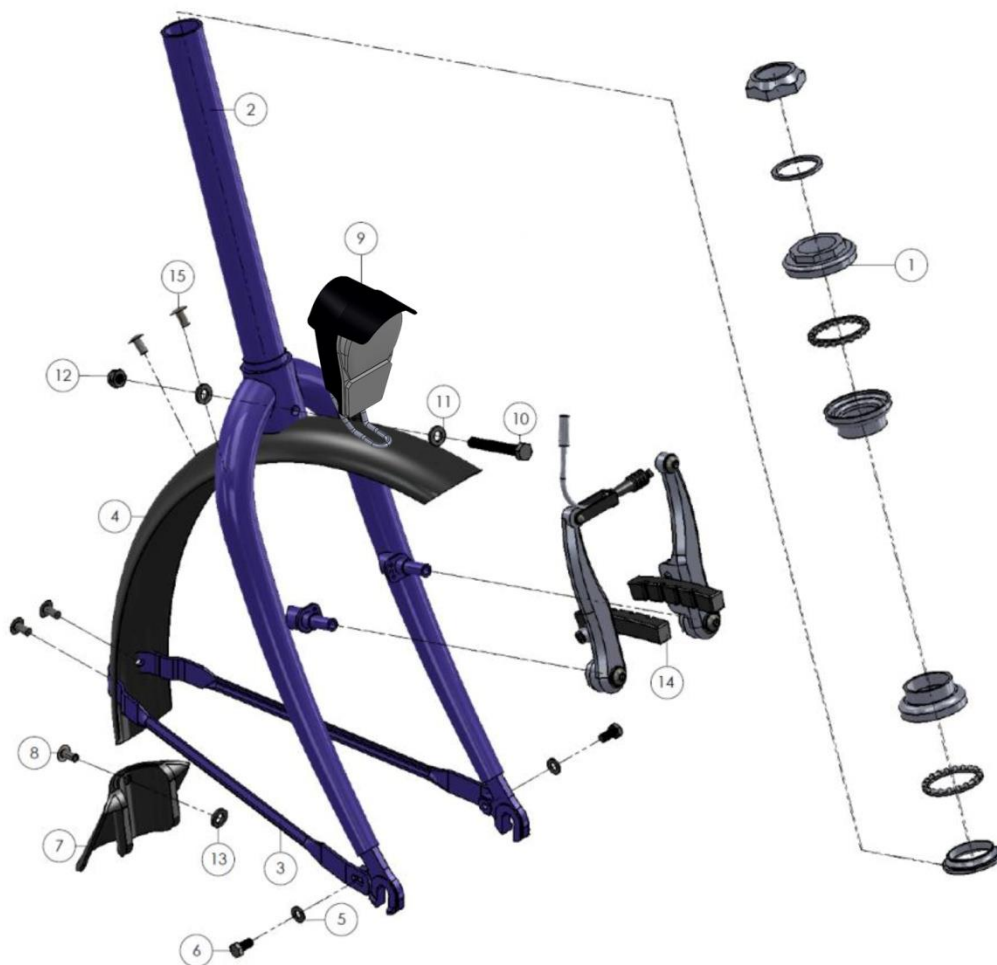

Pos	pcs	Description	Article number	size	note
1	1	Frame Bondo blue	SPUI. 288001		
2	1	Instep rubber Bondo	FRAM. 14125		
3	1	Bracket axle 127	AAND. 10081	127mm	
4	1	Crank R 30T-102mm	AAND. 10023		
5	1	Crank L 102mm	AAND. 100231		
6	2	Crankbolt	AAND. 10002		
7	2	Crankbolt cover	AAND. 10000		
8	2	Pedal Union 605	AAND. 100755		2x = 1 set
9	1	Chain adjuster AC BO CL(P) complete	FRAM. 144751		
10	1	Chain adjuster bolt			
10	1	Chain adjuster spring	AAND. 10048		Hub with freewheel
11	1	Washer		M6	
12	3	Torque nut		M6	
13	2	Chain adjuster 19 mm half round	AAND. 10050		
14	2	Tooth locked washer		M6	
15	1	Chain Bondo	AAND. 10040	0,8m	
16	1	Gear case Bondo	BESD. 12500		
17	6	Snapnail 8.0 x 1.8 x 8.0 x 4	BEVM. 11118	8.0 x 1.8 x 8.0 x 4	
18	3	snapnail 8.0 x 1.8 x 10.0 x 4	BEVM. 11118	8.0 x 1.8 x 8.0 x 4	
19	2	Washer great		M6	

Pos	pcs	Description	Article number	size	note
1	1	Frame Bondo blue	SPUI. 288001		
2	1	Flexikap 7.9 - 25	BEVM. 11116	7.9 - 25	
3	1	Adjustable seat post 300mm	ZADE. 150226	300mm	Adjustable, image differs
4	1	Seat post clamp Ø28.6	ZADE. 150401	Ø28.6	
5	1	Saddle child	ZADE. 15060		
6	1	Lock Young B	ACCE. 13034		
7	1	Washer		M8	
8	1	Hexagon bolt		M8 x 16	
9	1	End plug 25x25	BESD. 12405	25 x 25	
10	3	Blind rivet Geto			
11	3	Cable clip single	KABE. 02315		

pos	pcs	Description	Article number	size	note
1	1	Front wheel 20x1.75 BO(P)	WIEL. 03914	20"	
2	2	Axle nut	AAND. 103101		
3	1	Rim tape 16-20 (15mm) 20inch	BAND. 07300	16"-20" (15mm)	
4	1	Inner tube 20x1.1/4 - 1.75	BAND. 07082	20x1.1/4	
5	1	Tyre 20 x 1.75 (47-406)	BAND. 07012	20" x 1.75 (47 - 406)	