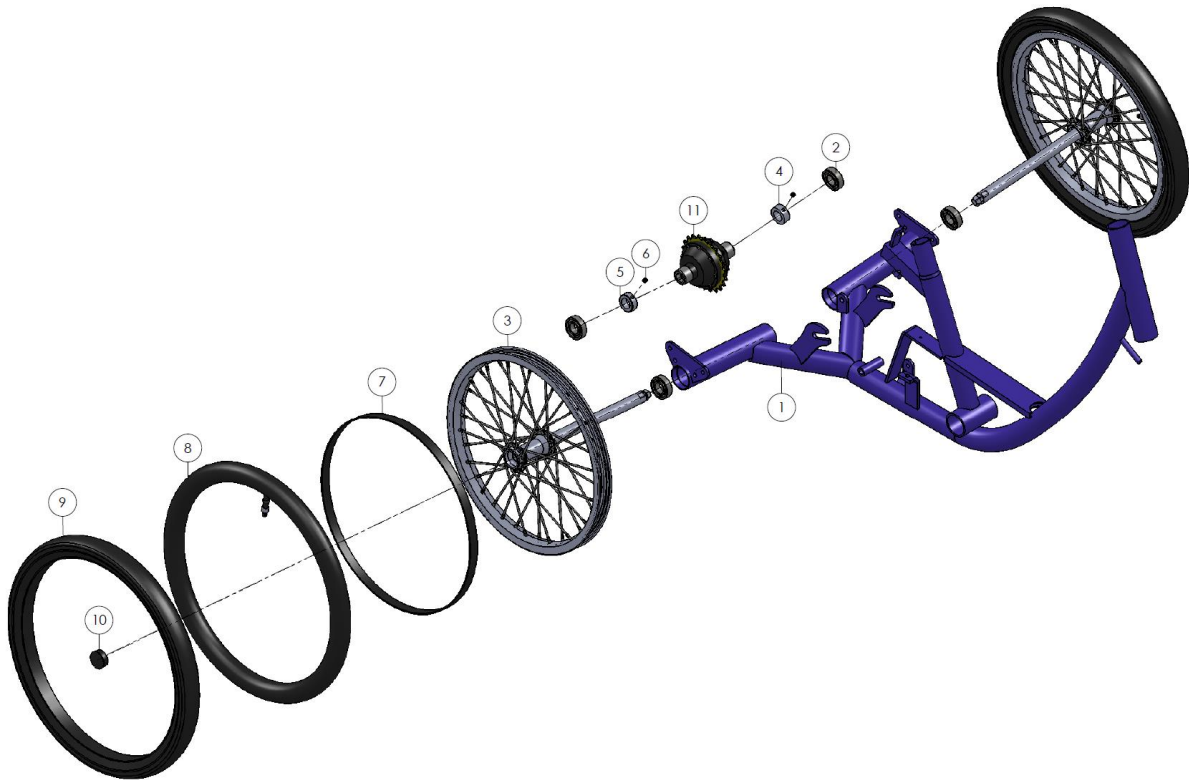

Pos	pcs	Description	Article number	size	note
1	1	Frame Bondo blue	SPUI. 288001		
2	4	Bearing 6003	AAND. 10065		
3	2	Rear wheel + axle A 16x1.75	WIEL. 03077		
4	1	Adjust ring D17x28 B12	AAND. 10210		
5	1	Adjust ring D17x28 B10	AAND. 10211		
6	2	Socket set screw cup point		M6 x 6	
7	2	Rim tape 16-20 (15mm)	BAND. 07300	16" - 20"	
8	2	Inner tube 16 x 1.25 - 1.75	BAND. 07040		
9	2	Tire 16 x 1.75 (47-305) black	BAND. 07051	16 x 1.75	San Marino
10	2	End cover rear axle Bondo Clip	BESD. 12415		
11	1	Differential complete BO-CL	DIFF. 09219