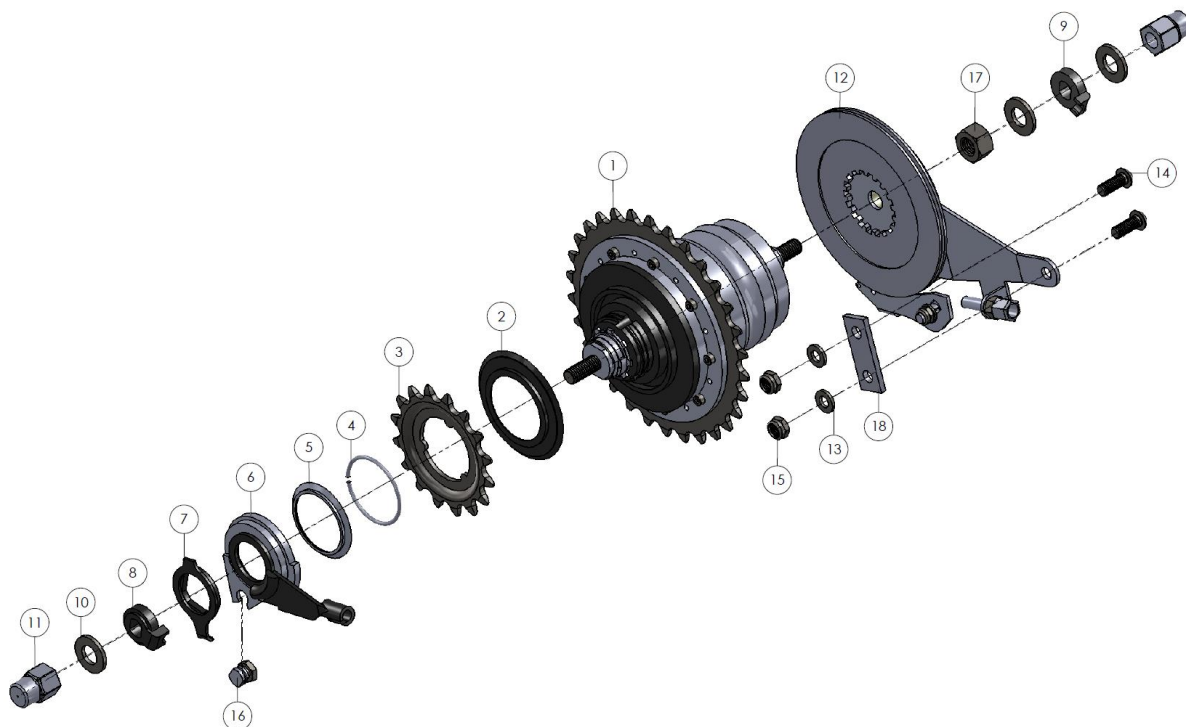

Pos	pcs	Description	Article number	size	note
1	1	Hub 7V-RB	AAND. 104902		
2	1	Dust cover great	WIEL. 034276		
3	1	Chain wheel 18T	AAND. 10173	18T	
4	1	Sprocket circlip	WIEL. 033503		
5	1	Dust cover small	AAND. 10321		
6	1	Cassette joint 7speed	AAND. 10332		
7	1	Cassette joint fixing ring	AAND. 104337		
8	1	Locking disc 6L white	AAND. 10300		
9	1	Locking disc 6R silver	AAND. 10302		
10	3	Washer		M10	
11	2	Axle nut	AAND. 103101		
12	1	Rollerbrake	WIEL. 03426		
13	2	Washer		M6	
14	2	Socket button head screw		M6 x 16	
15	2	Prevailing Torque nut		M6	
16	1	shift cable clamp			
17	1	Rollerbrake nut	WIEL. 034268		
18	1	Brake arm stud	REMD. 06006