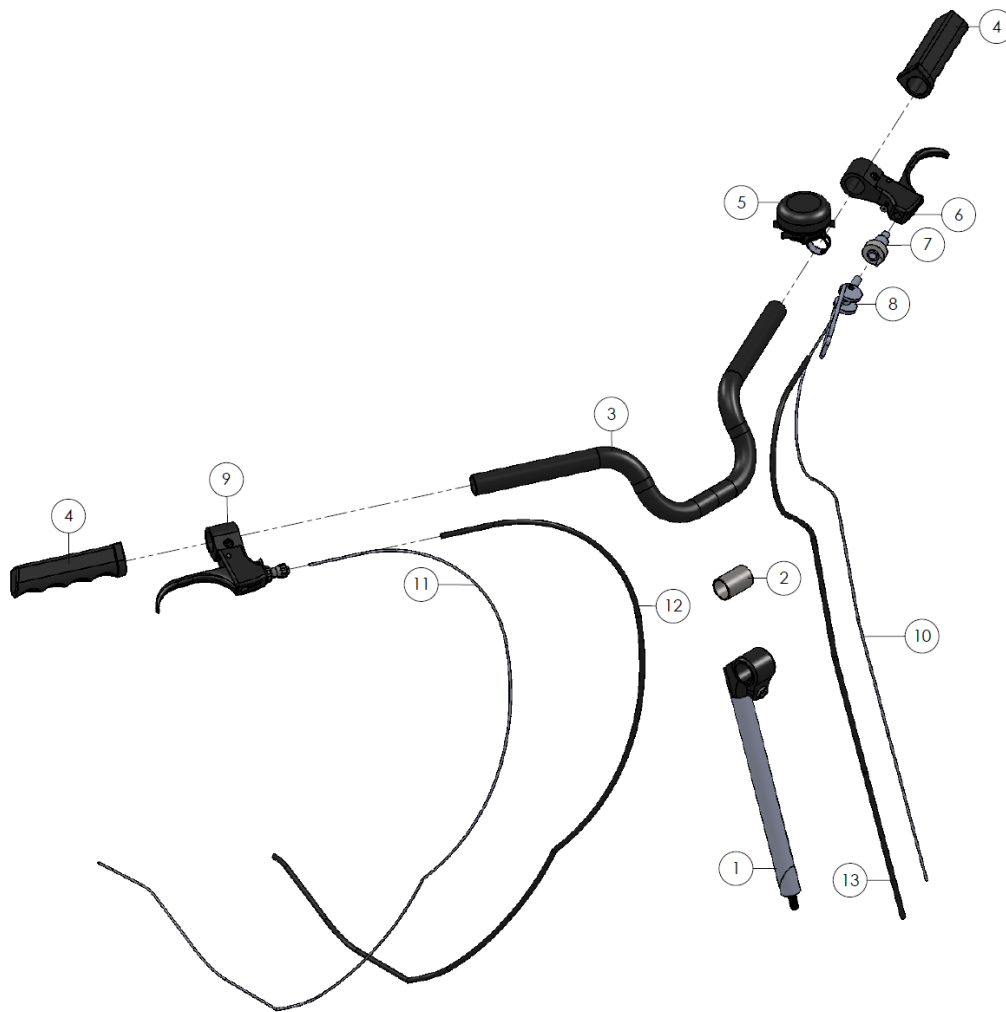

Pos	pcs	Description	Article number	size	note
1	1	Frame Bondo blue	SPUI. 288001		
2	1	Instep rubber Bondo	FRAM. 14125		
3	1	Bracket axle 127	AAND. 10081	127mm	
4	1	Crank R 30T-102mm	AAND. 10023		
5	1	Crank L 102mm	AAND. 100231		
6	2	Crankbolt	AAND. 10002		
7	2	Crankbolt cover	AAND. 10000		
8	2	Pedal Union 605	AAND. 100755		2x = 1 set
9	1	Chain adjuster AC BO CL(P) complete	FRAM. 144751		
10	1	Chain adjuster bolt			
10	1	Chain adjuster spring	AAND. 10048		Hub with freewheel
11	1	Washer		M6	
12	3	Torque nut		M6	
13	2	Chain adjuster 19 mm half round	AAND. 10050		
14	2	Tooth locked washer		M6	
15	1	Chain Bondo	AAND. 10040	0,8m	
16	1	Gear case Bondo	BESD. 12500		
17	6	Snapnail 8.0 x 1.8 x 8.0 x 4	BEVM. 11118	8.0 x 1.8 x 8.0 x 4	
18	3	snapnail 8.0 x 1.8 x 10.0 x 4	BEVM. 11118	8.0 x 1.8 x 8.0 x 4	
19	2	Washer great		M6	

Pos	pcs	Description	Article number	size	note
1	1	Frame Bondo blue	SPUI. 288001		
2	1	Flexikap 7.9 - 25	BEVM. 11116	7.9 - 25	
3	1	Adjustable seat post 300mm	ZADE. 150226	300mm	Adjustable, image differs
4	1	Seat post clamp Ø28.6	ZADE. 150401	Ø28.6	
5	1	Saddle child	ZADE. 15060		
6	1	Lock Young B	ACCE. 13034		
7	1	Washer		M8	
8	1	Hexagon bolt		M8 x 16	
9	1	End plug 25x25	BESD. 12405	25 x 25	
10	3	Blind rivet Geto			
11	3	Cable clip single	KABE. 02315		

pos	pcs	Description	Article number	size	note
1	1	Front wheel 20x1.75 BO(P)	WIEL. 03914	20"	
2	2	Axle nut	AAND. 103101		
3	1	Rim tape 16-20 (15mm) 20inch	BAND. 07300	16"-20" (15mm)	
4	1	Inner tube 20x1.1/4 - 1.75	BAND. 07082	20x1.1/4	
5	1	Tyre 20 x 1.75 (47-406)	BAND. 07012	20" x 1.75 (47 - 406)	