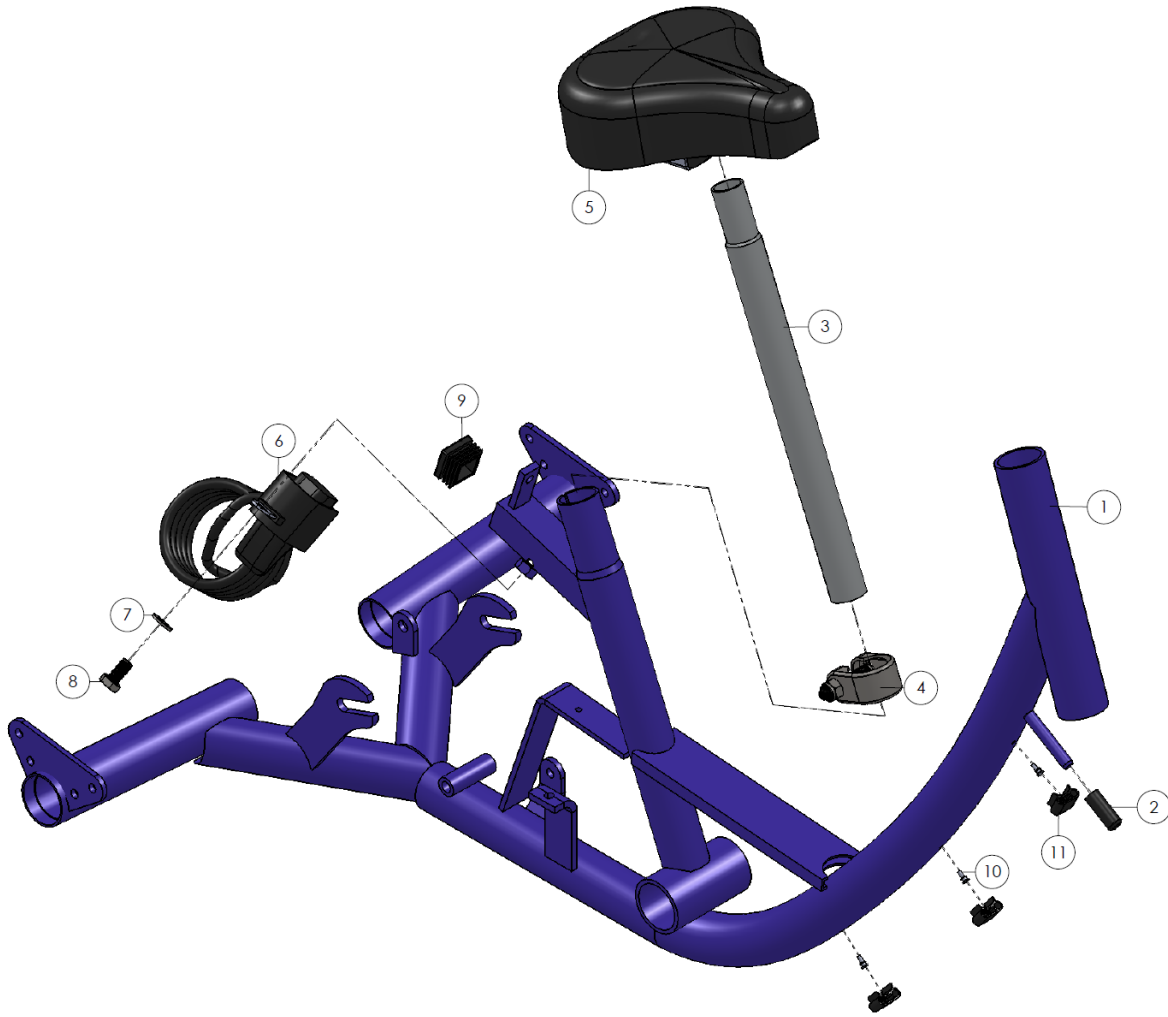

Pos	pcs	Description	Article number	size	note
1	1	Frame Bondo blue	SPUI. 288001		
2	1	Instep rubber Bondo	FRAM. 14125		
3	1	Bracket axle 127	AAND. 10081	127mm	
4	1	Crank R 30T-102mm	AAND. 10023		
5	1	Crank L 102mm	AAND. 100231		
6	2	Crankbolt	AAND. 10002		
7	2	Crankbolt cover	AAND. 10000		
8	2	Pedal Union 605	AAND. 100755		2x = 1 set
9	1	Chain adjuster AC BO CL(P) complete	FRAM. 144751		
10	1	Chain adjuster bolt			
10	1	Chain adjuster spring	AAND. 10048		Hub with freewheel
11	1	Washer		M6	
12	3	Torque nut		M6	
13	2	Chain adjuster 19 mm half round	AAND. 10050		
14	2	Tooth locked washer		M6	
15	1	Chain Bondo	AAND. 10040	0,8m	
16	1	Gear case Bondo	BESD. 12500		
17	6	Snapnail 8.0 x 1.8 x 8.0 x 4	BEVM. 11118	8.0 x 1.8 x 8.0 x 4	
18	3	snapnail 8.0 x 1.8 x 10.0 x 4	BEVM. 11118	8.0 x 1.8 x 8.0 x 4	
19	2	Washer great		M6	

Pos	pcs	Description	Article number	size	note
1	1	Frame Bondo blue	SPUI. 288001		
2	1	Flexikap 7.9 - 25	BEVM. 11116	7.9 - 25	
3	1	Adjustable seat post 300mm	ZADE. 150226	300mm	Adjustable, image differs
4	1	Seat post clamp Ø28.6	ZADE. 150401	Ø28.6	
5	1	Saddle child	ZADE. 15060		
6	1	Lock Young B	ACCE. 13034		
7	1	Washer		M8	
8	1	Hexagon bolt		M8 x 16	
9	1	End plug 25x25	BESD. 12405	25 x 25	
10	3	Blind rivet Geto			
11	3	Cable clip single	KABE. 02315		

pos	pcs	Description	Article number	size	note
1	1	Front wheel 20x1.75 BO(P)	WIEL. 03914	20"	
2	2	Axle nut	AAND. 103101		
3	1	Rim tape 16-20 (15mm) 20inch	BAND. 07300	16"-20" (15mm)	
4	1	Inner tube 20x1.1/4 - 1.75	BAND. 07082	20x1.1/4	
5	1	Tyre 20 x 1.75 (47-406)	BAND. 07012	20" x 1.75 (47 - 406)	