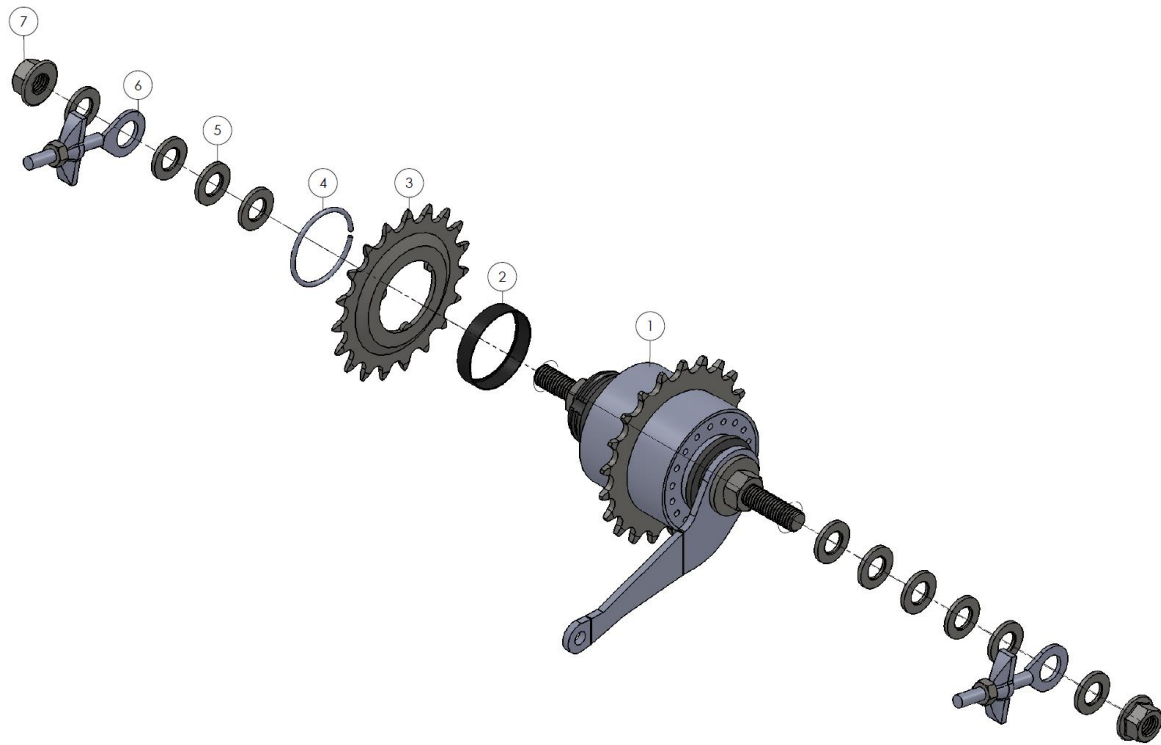

Pos	pcs	Description	Article number	size	note
1	1	Coaster brake hub BO-CL	AAND. 10472		
2	1	Dust cover coasterbrake hub Shimano	WIEL. 033501		
3	1	Chain wheel 19T Shimano	AAND. 10172		
4	1	Sprocket circlip	WIEL. 033503		
5	10	Washer		M10	
6	2	Chain adjuster standard bicycle	AAND. 100515		
7	2	Axle nut coaster brake hub	WIEL. 033506