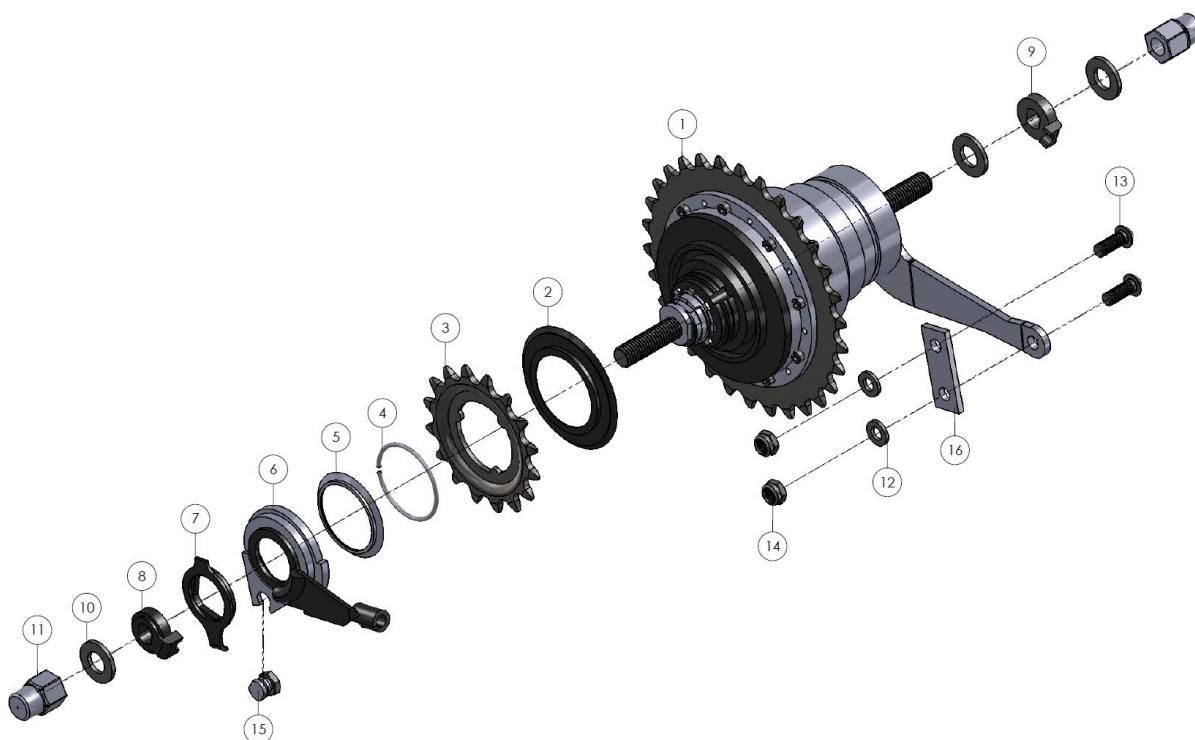

Pos	pcs	Description	Article number	size	note
1	1	Hub 7V coasterbrake	AAND. 104911		
2	1	Dust cover great	WIEL. 034276		
3	1	Chain wheel 18T	AAND. 10173	18T	
4	1	Sprocket circlip	WIEL. 033503		
5	1	Dust cover small	AAND. 10321		
6	1	Cassette joint 7speed	AAND. 10332		
7	1	Cassette joint fixing ring	AAND. 104337		
8	1	Locking disc 6L white	AAND. 10300		
9	1	Locking disc 6R silver	AAND. 10302		
10	3	Washer		M10	
11	2	Axle nut	AAND. 103101		
12	2	Washer		M6	
13	2	Socket button head screw		M6 x 16	
14	2	Prevailing Torque nut		M6	
15	1	shift cable clamp			
16	1	Brake arm stud	REMD. 06006