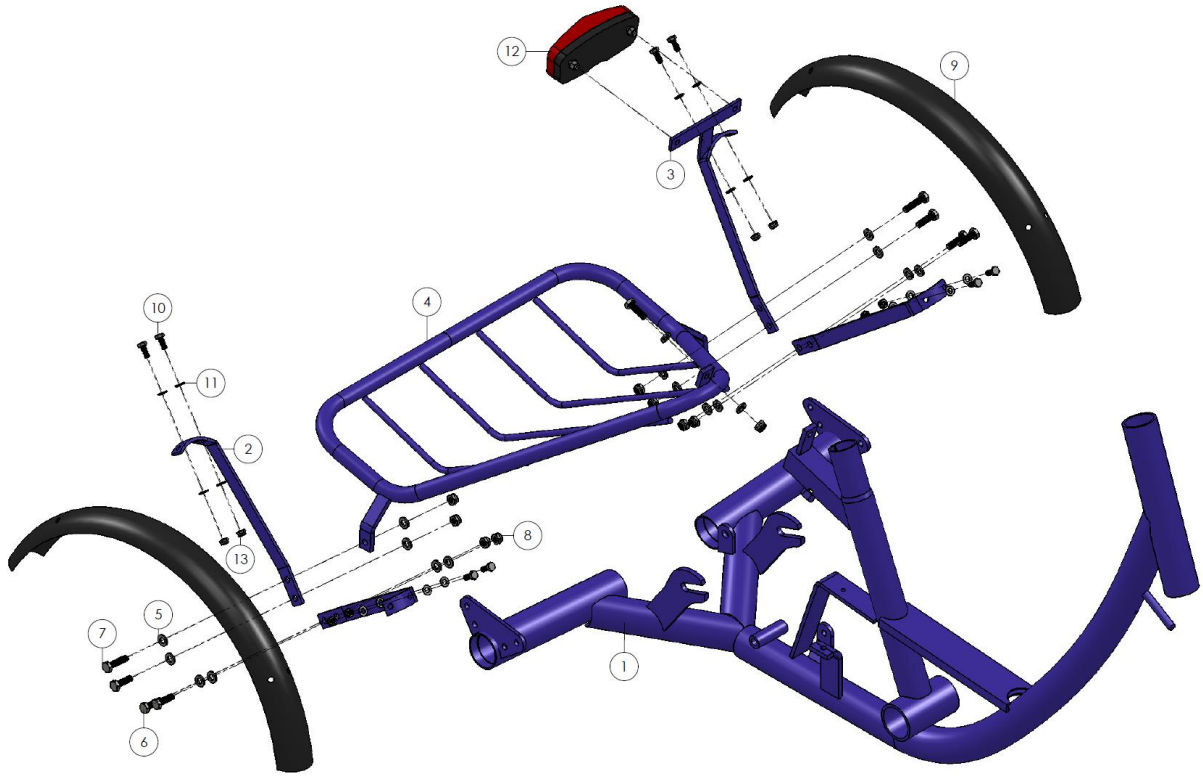

Pos	pcs	Description	Article number	size	note
1	1	Frame Bondo blue	SPUI. 288001		
2	3	Mudguard stay rear blue BO(P)	SPUI. 288004		
3	1	Mudguard stay rear with rear light stay blue BO(P)	SPUI. 288005		
4	1	Luggage basket blue BO(P)	SPUI. 288006		
5	18	Washer		M6	
6	7	Hexagon bolt		M6 x 20	
7	2	Hexagon bolt		M6 x 25	
8	9	Torque nut		M6	
9	2	Mudguard rear 16" black	BESD. 12216		
10	8	Hexagon bolt		M5 x 12	
11	16	Washer		M5	
12	1	Rear light	VERL. 01174		Spanninga Elips
13	8	Torque nut		M5