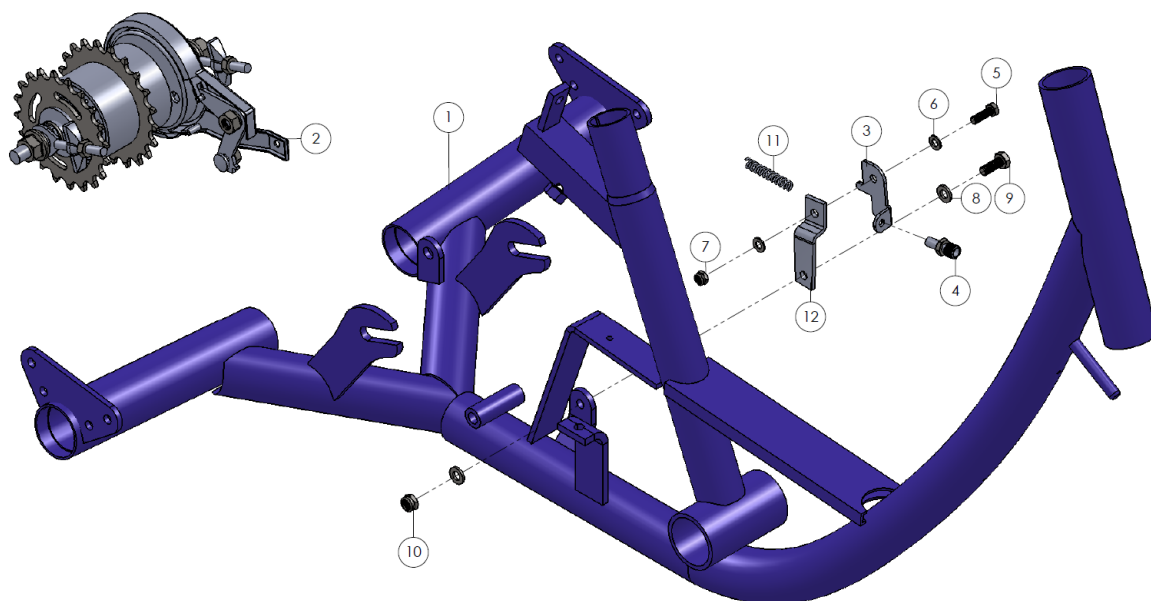

Pos	pcs	Description	Article number	size	note
1	1	Frame Bondo blue	SPUI. 288001		
2	1	Freewheel hub Bondo	AAND. 10473		
3	1	Stud for band brake cable	REMD. 06004		
4	1	Cable set bolt band brake	REMD. 060005		
5	1	Hexagon bolt		M5 x 16	
6	2	Washer		M5	
7	1	Torque nut		M5	
8	2	Washer		M6	
9	1	Hexagon bolt		M6 x 16	
10	1	Torque nut		M6	
11	1	Spring band brake Ø70	REMD. 060003	L = 40	
12	1	Strip for brake fixing BO(P)	REMD. 060006	LG = 69.5