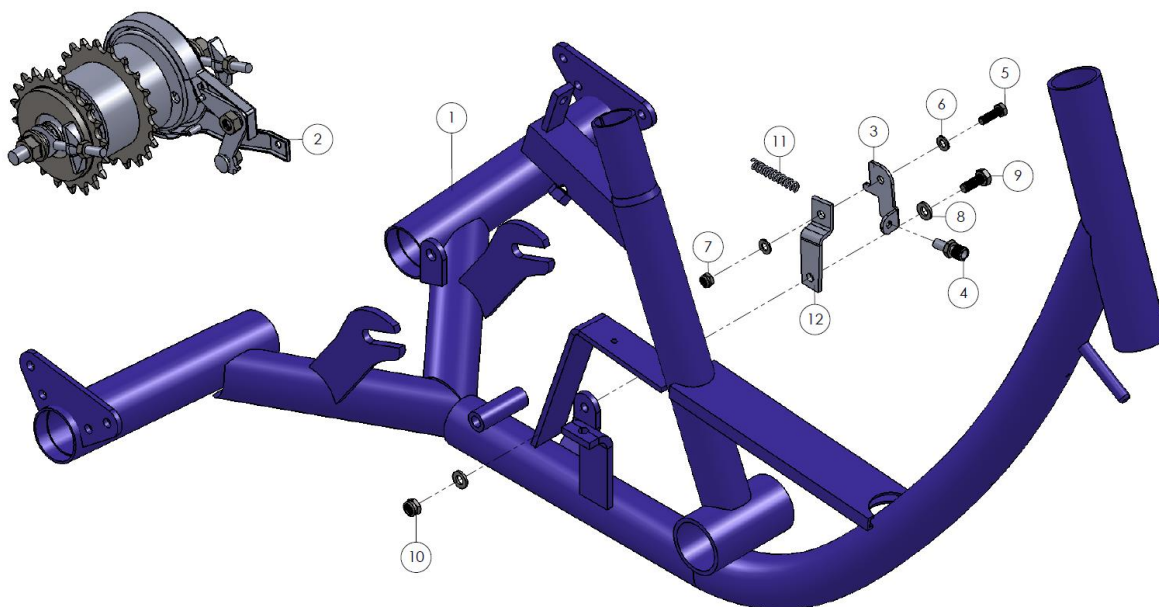

Pos	pcs	Description	Article number	size	note
1	1	Frame Bondo blue	SPUI. 288001		
2	1	Hub with fixed chain wheel Bondo	AAND. 10474		
3	1	Stud for band brake cable	REMD. 06004		
4	1	Cable set bolt band brake	REMD. 060005		
5	1	Hexagon bolt		M5 x 16	
6	2	Washer		M5	
7	1	Torque nut		M5	
9	2	Washer		M6	
9	1	Hexagon bolt		M6 x 16	
10	1	Torque nut		M6	
11	1	Spring band brake Ø70	REMD. 060003	L = 40	
12	1	Brake arm stud BO(P)	REMD. 06006	LG = 69.5