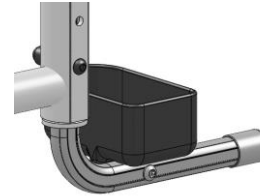

- **New handgrip**

The new handgrip offers more comfort and matches the purpose and design of the chair

- Kept design and features

Sizes: SW 430 & 480 mm / SH 550 mm & 630 mm

Assembly/Disassembly without tools

Flip back footrest

Knee lever brake

DELPHIN

- Kept design and features

Safety bar

Step tube

Anti tip

- Kept design and features

Crutch holder

Taxi wheel with lock

Transit wheel

DELPHIN

- Comparison

Feature	Delphin	Delphin Refreshed	Comment
Max user weight	90 kg	130 kg	45% higher user weight
Cost	--	++	
Standard offer	o	++	Insert & toilet bucket incl.
Quality	o	++	
Comfort	o	++	Softer Seat & Back
Water traps	-	++	Handrim (solid)
Corrosion resistance	-	++	QRX improved
Footrest	o	o	
Wheel lock	o	o	
Towel bar	-	++	
Assembly w/o tools	o	o	
Options / Design	o	o	New colour: white