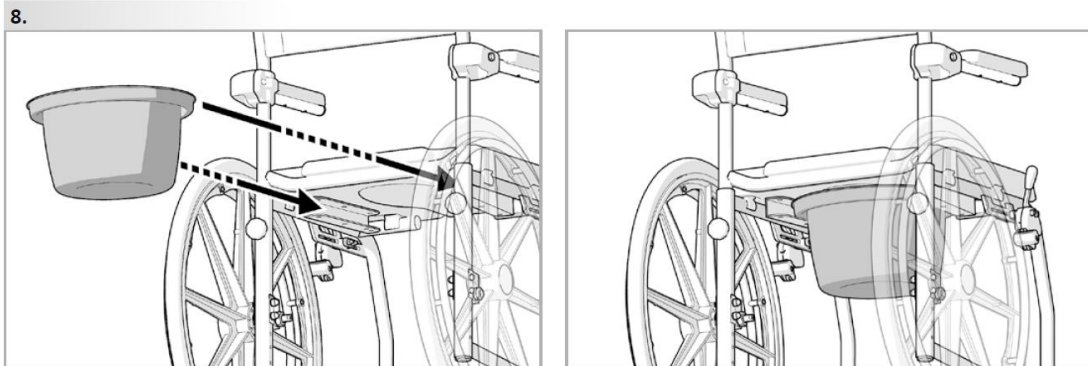

Crutch holder

Taxi wheel with lock

Transit wheel

DELPHIN

- Comparison

Feature	Delphin	Delphin Refreshed	Comment
Max user weight	90 kg	130 kg	45% higher user weight
Cost	--	++	
Standard offer	o	++	Insert & toilet bucket incl.
Quality	o	++	
Comfort	o	++	Softer Seat & Back
Water traps	-	++	Handrim (solid)
Corrosion resistance	-	++	QRX improved
Footrest	o	o	
Wheel lock	o	o	
Towel bar	-	++	
Assembly w/o tools	o	o	
Options / Design	o	o	New colour: white

DELPHIN ASSEMBLY

DELPHIN ASSEMBLY

4.

5.

6.

DELPHIN ASSEMBLY

DELPHIN

- Lifestyle