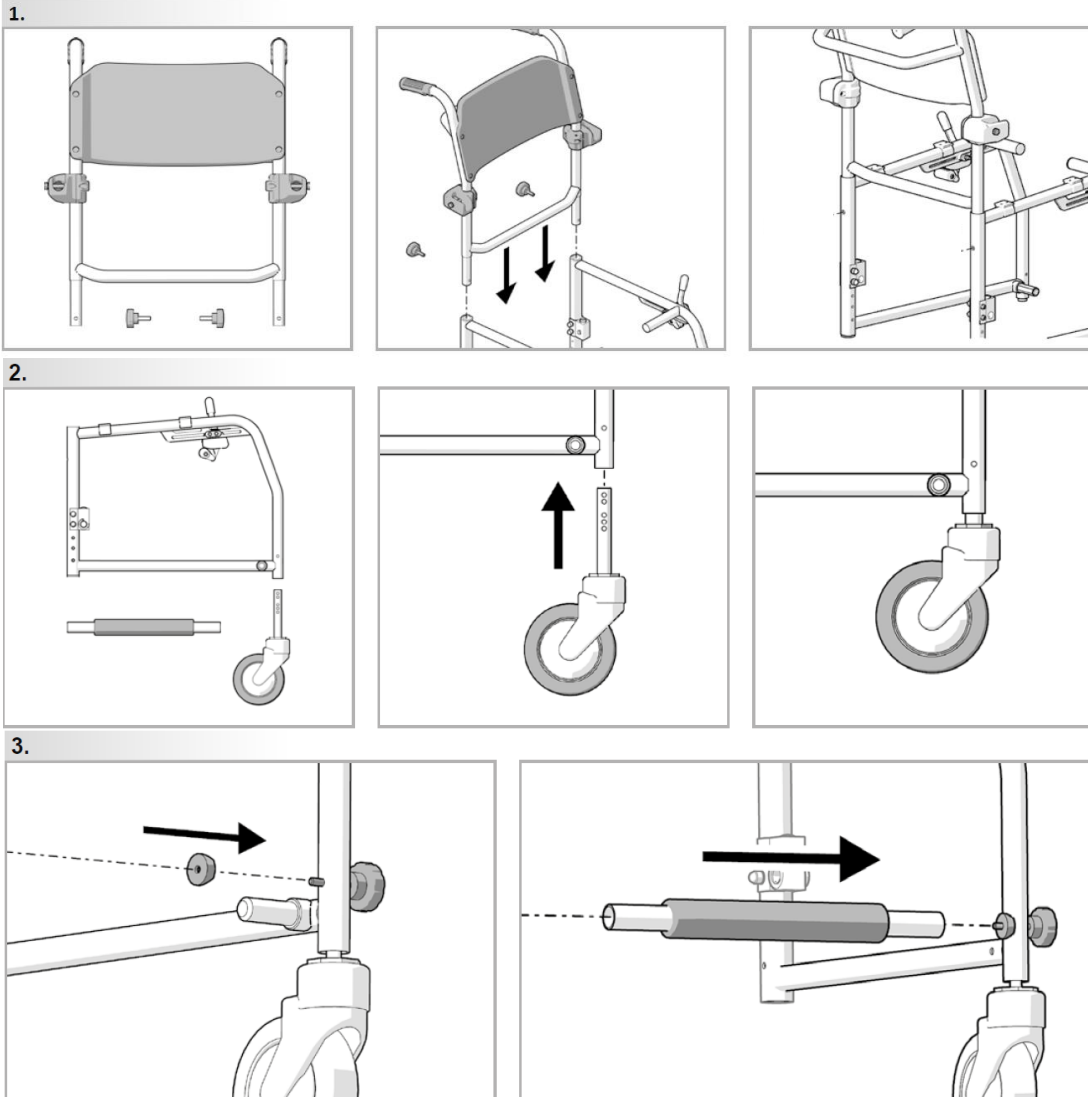

DELPHIN ASSEMBLY