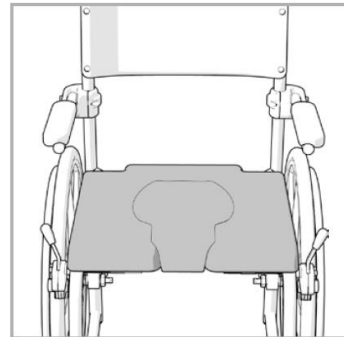

DELPHIN KEY FEATURES

- **Reduced water traps**

e.g. the solid handrim cannot catch any water -> no damages of floors

- **New towel bar**

A towel bar was added to increase rigidity and offer an option to place a towel -> increased comfort

- **New handgrip**

The new handgrip offers more comfort and matches the purpose and design of the chair

- Kept design and features

Sizes: SW 430 & 480 mm / SH 550 mm & 630 mm

Assembly/Disassembly without tools

Crutch holder

Taxi wheel with lock

Transit wheel

DELPHIN

- Comparison

Feature	Delphin	Delphin Refreshed	Comment
Max user weight	90 kg	130 kg	45% higher user weight
Cost	--	++	
Standard offer	o	++	Insert & toilet bucket incl.
Quality	o	++	
Comfort	o	++	Softer Seat & Back
Water traps	-	++	Handrim (solid)
Corrosion resistance	-	++	QRX improved
Footrest	o	o	
Wheel lock	o	o	
Towel bar	-	++	
Assembly w/o tools	o	o	
Options / Design	o	o	New colour: white

DELPHIN ASSEMBLY

DELPHIN ASSEMBLY

4.

5.

6.

DELPHIN ASSEMBLY

DELPHIN

- Lifestyle