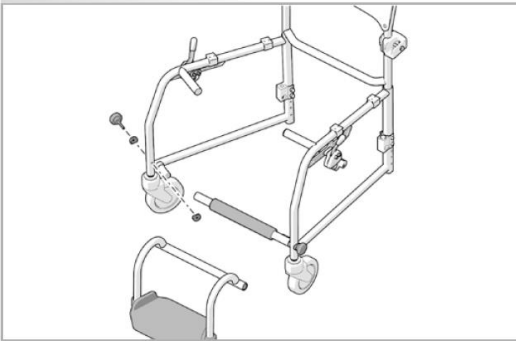

DELPHIN ASSEMBLY

4.