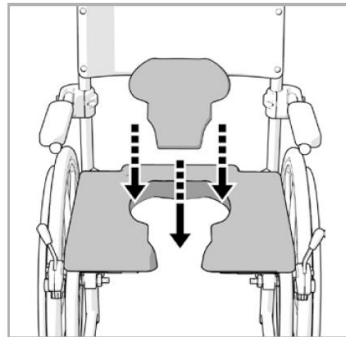

- **New handgrip**

The new handgrip offers more comfort and matches the purpose and design of the chair

- Kept design and features

Sizes: SW 430 & 480 mm / SH 550 mm & 630 mm

Assembly/Disassembly without tools

Crutch holder

Taxi wheel with lock

Transit wheel

DELPHIN

- Comparison

Feature	Delphin	Delphin Refreshed	Comment
Max user weight	90 kg	130 kg	45% higher user weight
Cost	--	++	
Standard offer	o	++	Insert & toilet bucket incl.
Quality	o	++	
Comfort	o	++	Softer Seat & Back
Water traps	-	++	Handrim (solid)
Corrosion resistance	-	++	QRX improved
Footrest	o	o	
Wheel lock	o	o	
Towel bar	-	++	
Assembly w/o tools	o	o	
Options / Design	o	o	New colour: white

DELPHIN ASSEMBLY

DELPHIN ASSEMBLY

4.

5.

6.

DELPHIN ASSEMBLY

DELPHIN

- Lifestyle