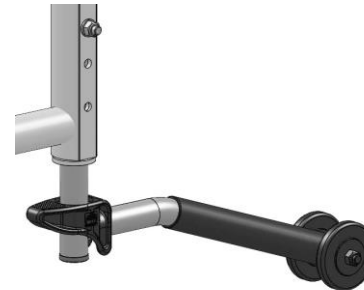

DELPHIN KEY FEATURES

- **Reduced water traps**

e.g. the solid handrim cannot catch any water -> no damages of floors

- **New towel bar**

A towel bar was added to increase rigidity and offer an option to place a towel -> increased comfort

- **New handgrip**

The new handgrip offers more comfort and matches the purpose and design of the chair

- Kept design and features

Sizes: SW 430 & 480 mm / SH 550 mm & 630 mm

Assembly/Disassembly without tools

Flip back footrest

Knee lever brake

DELPHIN

- Kept design and features

Safety bar

Step tube

Anti tip

- Kept design and features

Crutch holder

Taxi wheel with lock

Transit wheel

DELPHIN

- Comparison

Feature	Delphin	Delphin Refreshed	Comment
Max user weight	90 kg	130 kg	45% higher user weight
Cost	--	++	
Standard offer	o	++	Insert & toilet bucket incl.
Quality	o	++	
Comfort	o	++	Softer Seat & Back
Water traps	-	++	Handrim (solid)
Corrosion resistance	-	++	QRX improved
Footrest	o	o	
Wheel lock	o	o	
Towel bar	-	++	
Assembly w/o tools	o	o	
Options / Design	o	o	New colour: white