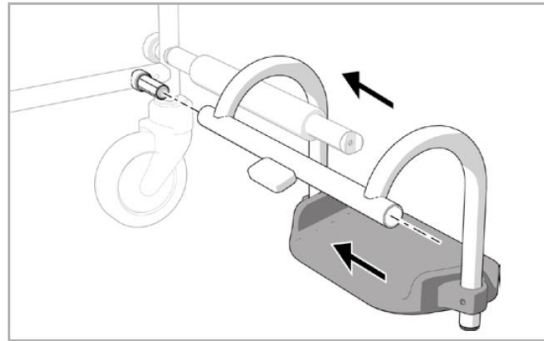

DELPHIN ASSEMBLY

4.