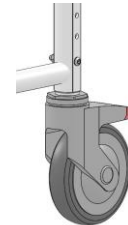

- **New handgrip**

The new handgrip offers more comfort and matches the purpose and design of the chair

- Kept design and features

Sizes: SW 430 & 480 mm / SH 550 mm & 630 mm

Assembly/Disassembly without tools

Flip back footrest

Knee lever brake

DELPHIN

- Kept design and features

Safety bar

Step tube

Anti tip

- Kept design and features

Crutch holder

Taxi wheel with lock

Transit wheel

DELPHIN

- Comparison

Feature	Delphin	Delphin Refreshed	Comment
Max user weight	90 kg	130 kg	45% higher user weight
Cost	--	++	
Standard offer	o	++	Insert & toilet bucket incl.
Quality	o	++	
Comfort	o	++	Softer Seat & Back
Water traps	-	++	Handrim (solid)
Corrosion resistance	-	++	QRX improved
Footrest	o	o	
Wheel lock	o	o	
Towel bar	-	++	
Assembly w/o tools	o	o	
Options / Design	o	o	New colour: white