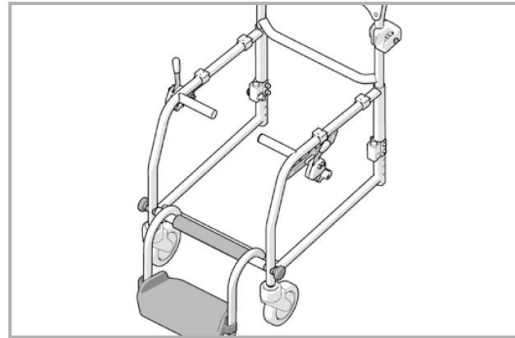

Crutch holder

Taxi wheel with lock

Transit wheel

DELPHIN

- Comparison

Feature	Delphin	Delphin Refreshed	Comment
Max user weight	90 kg	130 kg	45% higher user weight
Cost	--	++	
Standard offer	o	++	Insert & toilet bucket incl.
Quality	o	++	
Comfort	o	++	Softer Seat & Back
Water traps	-	++	Handrim (solid)
Corrosion resistance	-	++	QRX improved
Footrest	o	o	
Wheel lock	o	o	
Towel bar	-	++	
Assembly w/o tools	o	o	
Options / Design	o	o	New colour: white

DELPHIN ASSEMBLY

DELPHIN ASSEMBLY

4.

5.

6.

DELPHIN ASSEMBLY

DELPHIN

- Lifestyle