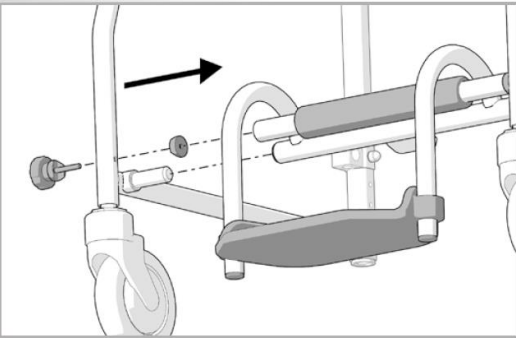

- **New handgrip**

The new handgrip offers more comfort and matches the purpose and design of the chair

- Kept design and features

Sizes: SW 430 & 480 mm / SH 550 mm & 630 mm

Assembly/Disassembly without tools

Crutch holder

Taxi wheel with lock

Transit wheel

DELPHIN

- Comparison

Feature	Delphin	Delphin Refreshed	Comment
Max user weight	90 kg	130 kg	45% higher user weight
Cost	--	++	
Standard offer	o	++	Insert & toilet bucket incl.
Quality	o	++	
Comfort	o	++	Softer Seat & Back
Water traps	-	++	Handrim (solid)
Corrosion resistance	-	++	QRX improved
Footrest	o	o	
Wheel lock	o	o	
Towel bar	-	++	
Assembly w/o tools	o	o	
Options / Design	o	o	New colour: white

DELPHIN ASSEMBLY

DELPHIN ASSEMBLY

4.

5.

6.

DELPHIN ASSEMBLY

DELPHIN

- Lifestyle