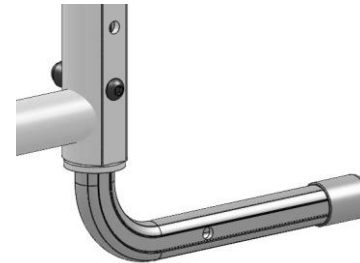

DELPHIN KEY FEATURES

- **Reduced water traps**

e.g. the solid handrim cannot catch any water -> no damages of floors

- **New towel bar**

A towel bar was added to increase rigidity and offer an option to place a towel -> increased comfort

- **New handgrip**

The new handgrip offers more comfort and matches the purpose and design of the chair

- Kept design and features

Sizes: SW 430 & 480 mm / SH 550 mm & 630 mm

Assembly/Disassembly without tools

Flip back footrest

Knee lever brake

DELPHIN

- Kept design and features

Safety bar

Step tube

Anti tip

- Kept design and features

Crutch holder

Taxi wheel with lock

Transit wheel

DELPHIN

- Comparison

Feature	Delphin	Delphin Refreshed	Comment
Max user weight	90 kg	130 kg	45% higher user weight
Cost	--	++	
Standard offer	o	++	Insert & toilet bucket incl.
Quality	o	++	
Comfort	o	++	Softer Seat & Back
Water traps	-	++	Handrim (solid)
Corrosion resistance	-	++	QRX improved
Footrest	o	o	
Wheel lock	o	o	
Towel bar	-	++	
Assembly w/o tools	o	o	
Options / Design	o	o	New colour: white