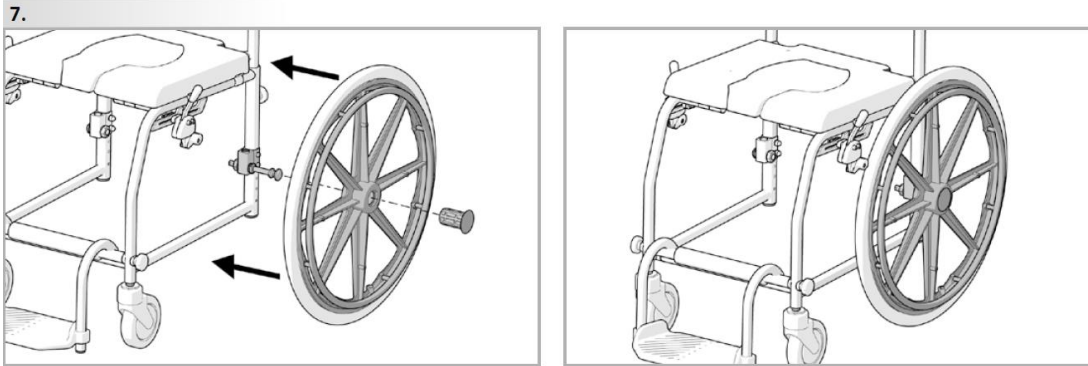

Crutch holder

Taxi wheel with lock

Transit wheel

DELPHIN

- Comparison

Feature	Delphin	Delphin Refreshed	Comment
Max user weight	90 kg	130 kg	45% higher user weight
Cost	--	++	
Standard offer	o	++	Insert & toilet bucket incl.
Quality	o	++	
Comfort	o	++	Softer Seat & Back
Water traps	-	++	Handrim (solid)
Corrosion resistance	-	++	QRX improved
Footrest	o	o	
Wheel lock	o	o	
Towel bar	-	++	
Assembly w/o tools	o	o	
Options / Design	o	o	New colour: white

DELPHIN ASSEMBLY

DELPHIN ASSEMBLY

4.

5.

6.

DELPHIN ASSEMBLY

DELPHIN

- Lifestyle