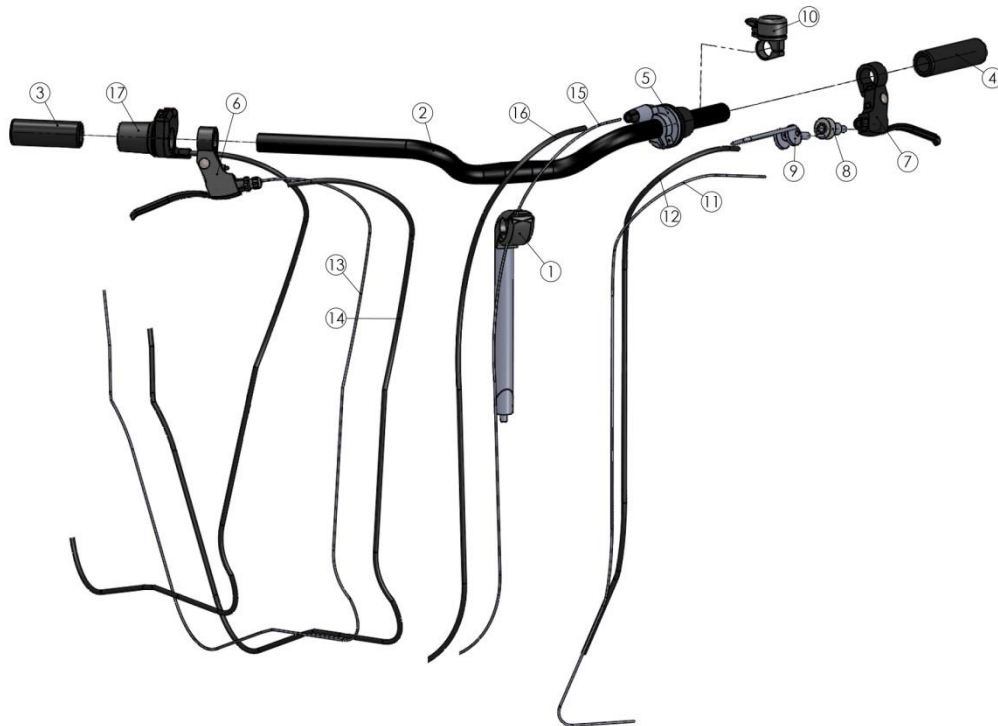

Pos	pcs	Description	Article number	size	note
1	1	Stem Ø22.2 x 230mm	STUD. 05169	Ø22.2 x 230	
2	1	Handlebar	STUD. 05581		
3	1	Handle R 85mm	STUD. 05030	85mm	
4	1	Handle L 110mm	STUD. 05032	110mm	
5	1	Gripshift 7 speed	AAND. 10432		
6	1	Brake grip R	REMD. 06011		
7	1	Brake grip L	REMD. 06010		
8	1	Handle part parking brake	REMD. 060502		
9	1	Parking brake siphon part	REMD. 060501		
10	1	Bel	STUD. 05018		
11	1	Inner cable frontbrake	KABE. 02022	L= 2000mm	
12	1	Outside cable frontbrake	KABE. 02041	L = 86 cm	
13	1	Inner cable rearbrake	KABE. 02015	L = 2250mm	
14	1	Outside cable rearbrake	KABE. 02034	L = 190cm	
15	1	Inner gear cable	KABE. 02016	L = 2250	
16	1	Outside gear cable	KABE. 02618	L = 193cm	
17	1	Throttle R 36V uni	AAND. 107256