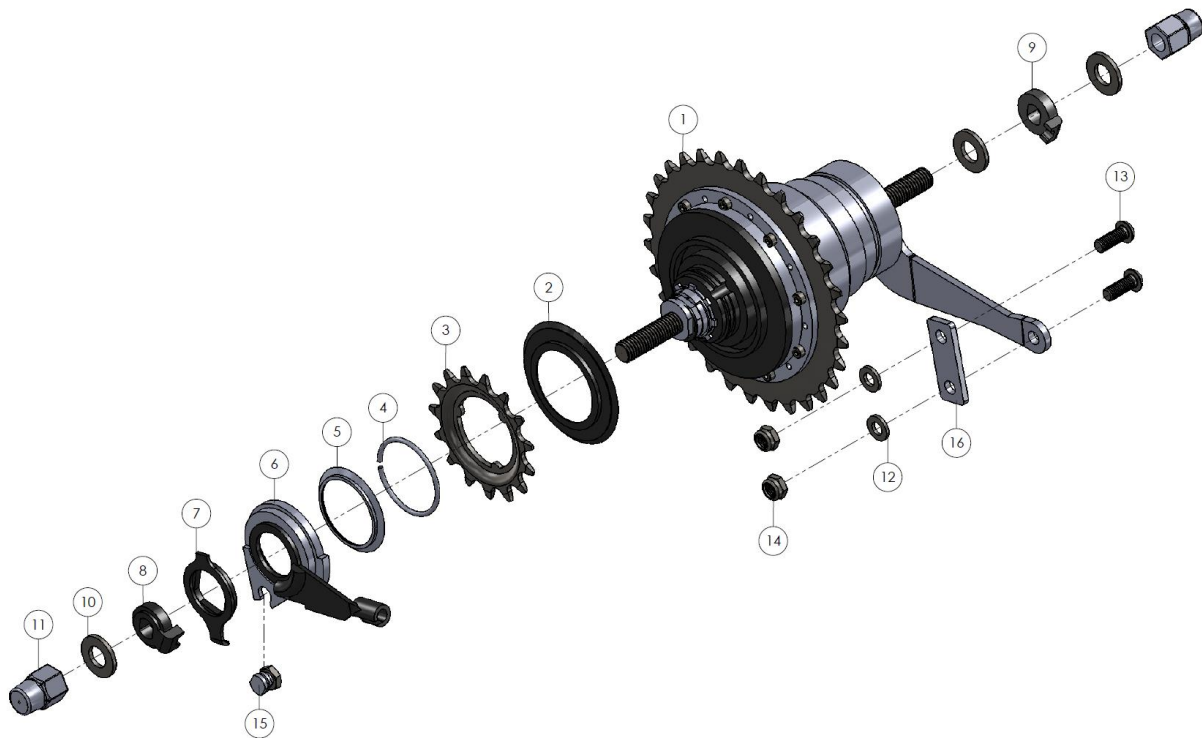

Pos	pcs	Description	Article number	size	note
1	1	Hub 7 speed coasterbrake	AAND. 10491		
2	1	Dust cover great	WIEL. 03478		
3	1	Chain wheel 14T	AAND. 101710	14T	
4	1	Sprocket circlip	WIEL. 033503		
5	1	Dust cover smal	AAND. 10321		
6	1	Cassette joint 7speed	AAND. 10332		
7	1	Cassette joint fixing ring	AAND. 104337		
8	1	Locking disc 7L grey	AAND. 10314		
9	1	Locking disc 7R black	AAND. 10318		
10	3	Washer		M10	
11	2	Axle nut	AAND. 10310		
12	2	Washer		M6	
13	2	Socket button head screw		M6 x 16	
14	2	Prevailing Torque nut		M6	
15	1	Shift cable clamp			
16	1	Brake arm stud	REMD. 060081