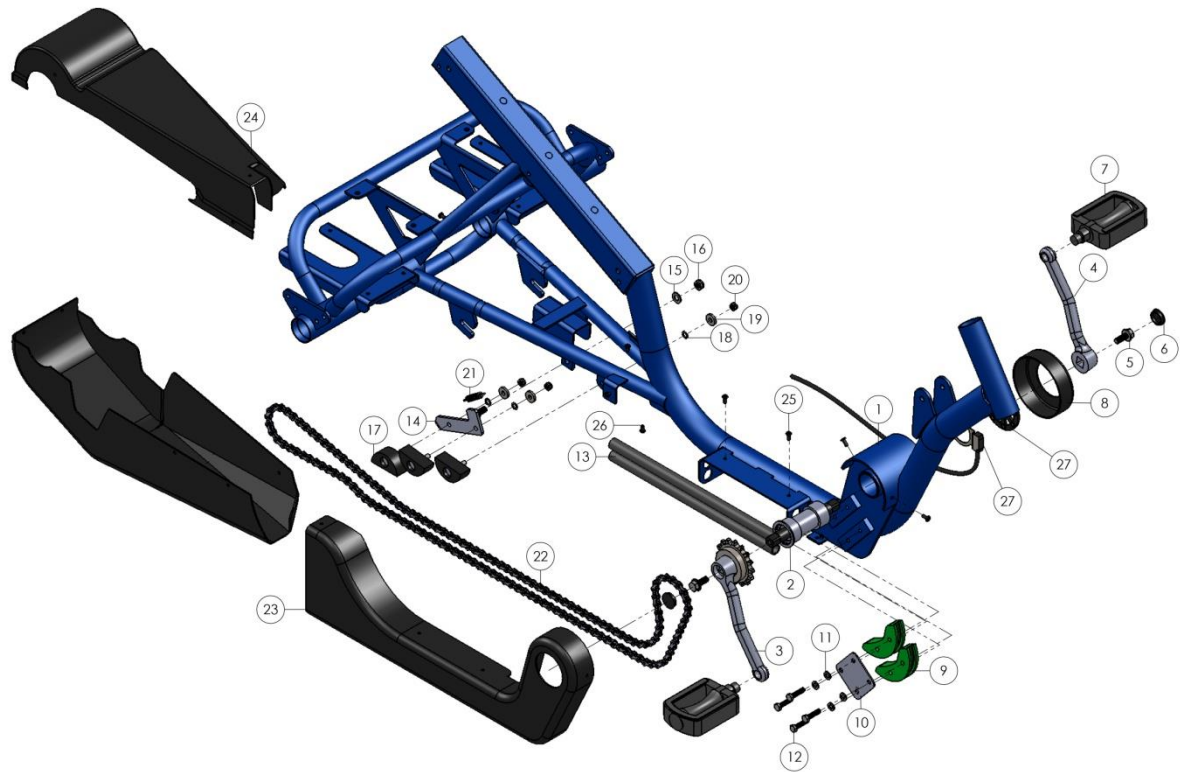

Pos	pcs	Description	Article number	size	note
1	1	Frame blue	SPUI. 284701		Color blue YW372F
1	1	Frame wish color	SPUI. 284709		Color adjudge
2	1	Bracket axle Thun 128mm BSA	AAND. 10082	128mm	
3	1	Cranks R 16T 150mm black	AAND. 100172	16T 150mm	Black
4	1	Crank L 150mm black	AAND. 100170	150mm	Black
5	4	Crankbolt	AAND. 10002		
6	4	Crankbolt cover	AAND. 10000		
7	2	Pedal universal	AAND. 10070		2 pcs = 1 set
8	1	Cover sensorprotecting	BESD. 12747		
9	2	Chain adjuster Singly	AAND. 100505		
10	1	Chain adjusterplate Singly	AAND. 100506		
11	4	Washer		M6	
12	4	Hexagon bolt		M6 x 25	
13	2	Chain tube Singly	BESD. 12754	Ø16x1.8 L=320	
14	1	Plate chain adjuster Singly	FRAM. 144754		
15	1	Washer		M8	
16	1	Prevailing Torque nut		M8	
17	3	Chain adjuster 19mm half round	AAND. 10050	19mm	
18	3	Tooth locked washer		M6	
19	3	Washer heavy		M6	
20	3	Prevailing Torque nut		M6	
21	1	Spring T1150	VEER. 17152		
22	1	Chain Singly front	AAND. 11015		
23	1	Gear case front	BESD. 12748		
24	1	Gear case rear	BESD. 12749		
25	6	Snapnail 8.0 x 1.8 x 10.0 x 4	BEVM. 11102	8.0x1.8x10.0x4	
26	5	Snapnail 8.0 x 1.8 x 8.0 x 4	BEVM. 11118	8.0x1.8x8.0x4	
27	1	Sensor kit cable included	AAND. 107153		

Pos	pcs	Description	Article number	size	note
1	1	Front wheel + Motor 20 x 1.75	WIEL. 03804	20"x1.75	
2	1	Rim tape 16"-20" ( 15mm) 20inch	BAND. 07300	16"-20" (15mm)	
3	1	Inner tube 20"x1.25-1.75	BAND. 07082	20"x1.25-1.75	
4	1	Tyre 20" x 1.75 (47-406)	BAND. 07012	20" x 1.75 (47 - 406)	