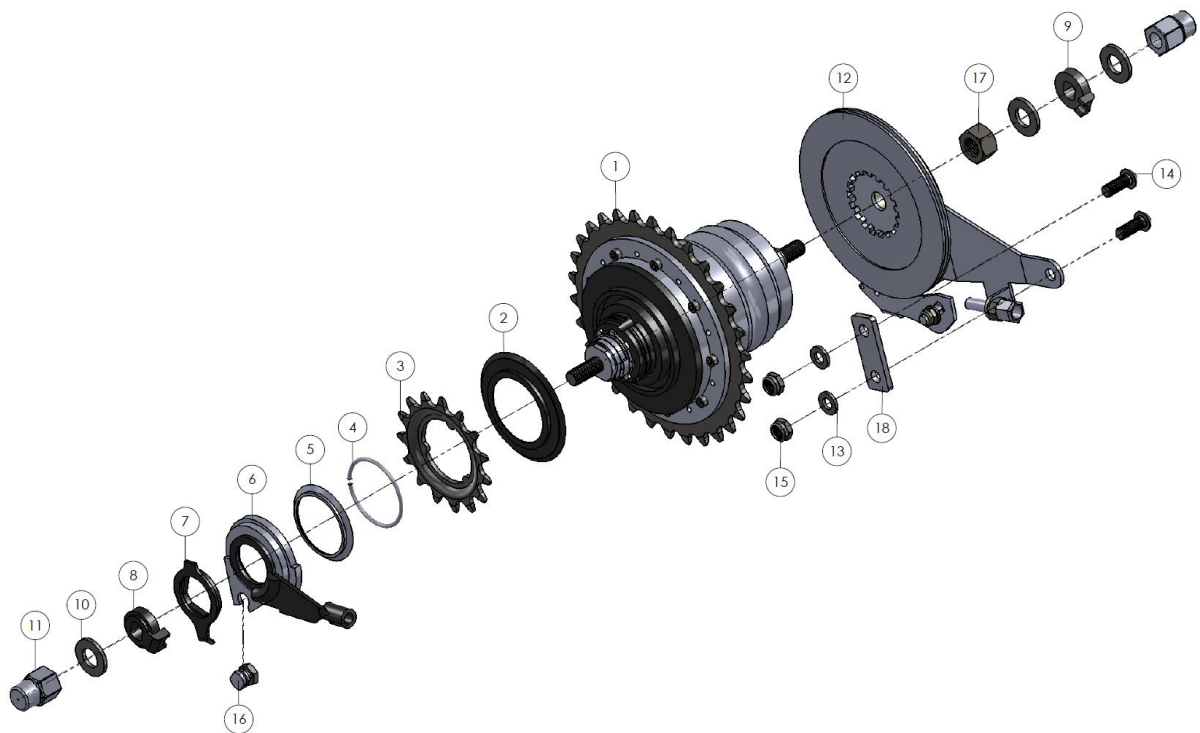

Pos	pcs	Description	Article number	size	note
1	1	Hub 7 speed-RB	AAND. 10490		
2	1	Dust cover large	WIEL. 03478		
3	1	Chain wheel 14T	AAND. 101710	14T	
4	1	Sprocket circlip	WIEL. 033503		
5	1	Dust cover small	AAND. 10321		
6	1	Cassette joint 7speed	AAND. 10332		
7	1	Cassette joint fixing ring	AAND. 104337		
8	1	Locking disc 7R black	AAND. 10314		
9	1	Locking disc 7L black	AAND. 10318		
10	3	Washer		M10	
11	2	Axle nut	AAND. 10310		
12	1	Rollerbrake	WIEL. 03426		
13	2	Washer		M6	
14	2	Socket button head screw		M6 x 16	
15	2	Prevailing Torque nut		M6	
16	1	shift cable clamp			
17	1	Rollerbrake nut	WIEL. 034268		
18	1	Brake arm stud	REMD. 060081