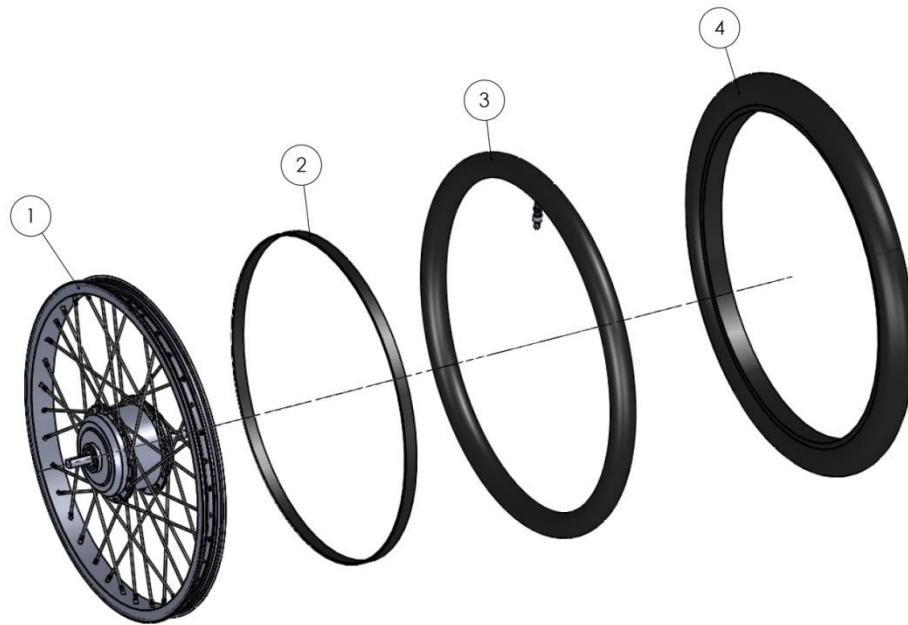

Pos	pcs	Description	Article number	size	note
1	1	Frame blue	SPUI. 284701		Color blue YW372F
1	1	Frame wish color	SPUI. 284709		Color adjudge
2	1	Bracket axle Thun 128mm BSA	AAND. 10082	128mm	
3	1	Cranks R 16T 150mm black	AAND. 100172	16T 150mm	Black
4	1	Crank L 150mm black	AAND. 100170	150mm	Black
5	4	Crankbolt	AAND. 10002		
6	4	Crankbolt cover	AAND. 10000		
7	2	Pedal universal	AAND. 10070		2 pcs = 1 set
8	1	Cover sensorprotecting	BESD. 12747		
9	2	Chain adjuster Singly	AAND. 100505		
10	1	Chain adjusterplate Singly	AAND. 100506		
11	4	Washer		M6	
12	4	Hexagon bolt		M6 x 25	
13	2	Chain tube Singly	BESD. 12754	Ø16x1.8 L=320	
14	1	Plate chain adjuster Singly	FRAM. 144754		
15	1	Washer		M8	
16	1	Prevailing Torque nut		M8	
17	3	Chain adjuster 19mm half round	AAND. 10050	19mm	
18	3	Tooth locked washer		M6	
19	3	Washer heavy		M6	
20	3	Prevailing Torque nut		M6	
21	1	Spring T1150	VEER. 17152		
22	1	Chain Singly front	AAND. 11015		
23	1	Gear case front	BESD. 12748		
24	1	Gear case rear	BESD. 12749		
25	6	Snapnail 8.0 x 1.8 x 10.0 x 4	BEVM. 11102	8.0x1.8x10.0x4	
26	5	Snapnail 8.0 x 1.8 x 8.0 x 4	BEVM. 11118	8.0x1.8x8.0x4	
27	1	Sensor kit cable included	AAND. 107153		

Pos	pcs	Description	Article number	size	note
1	1	Front wheel + Motor 20 x 1.75	WIEL. 03804	20"x1.75	
2	1	Rim tape 16"-20" ( 15mm) 20inch	BAND. 07300	16"-20" (15mm)	
3	1	Inner tube 20"x1.25-1.75	BAND. 07082	20"x1.25-1.75	
4	1	Tyre 20" x 1.75 (47-406)	BAND. 07012	20" x 1.75 (47 - 406)	