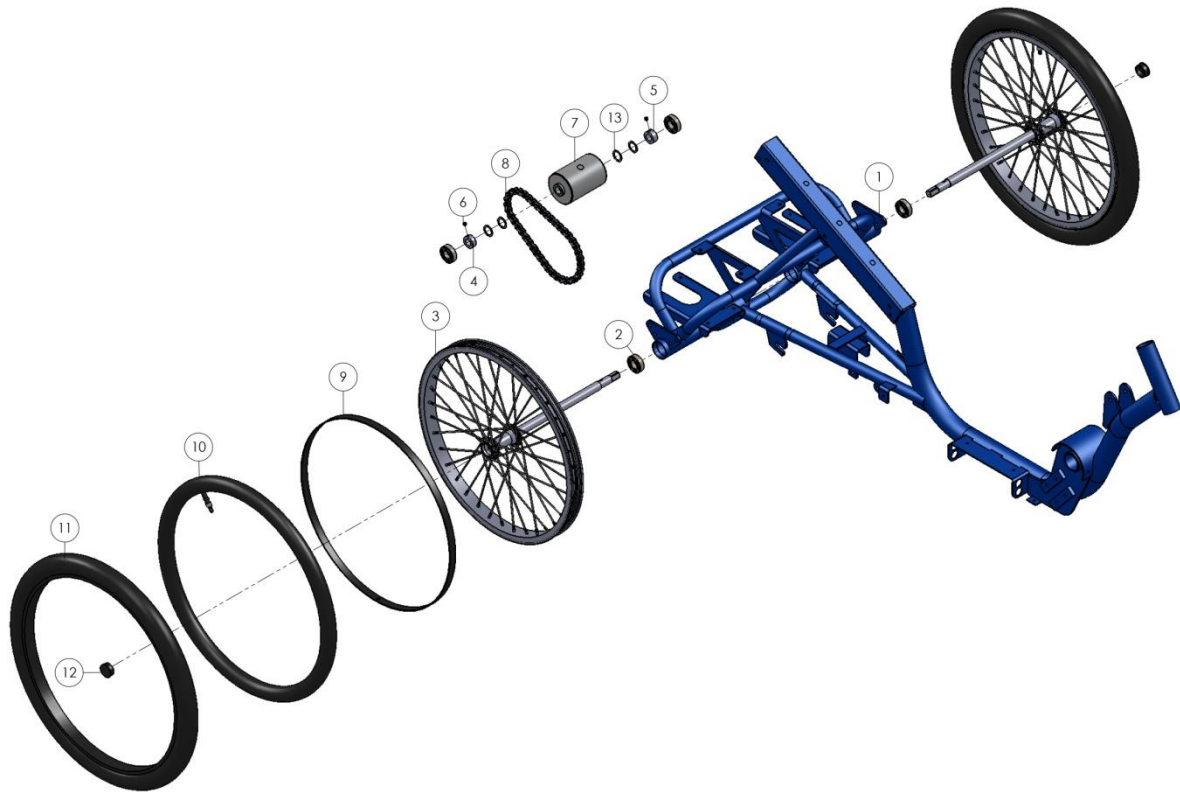

Pos	pcs	Description	Article number	size	note
1	1	Frame blue	SPUI. 284701		Color blue YW372F
1	1	Frame wish color	SPUI. 284709		Color adjudge
2	4	Bearing 6003	AAND. 100651		
3	2	Rear wheel + axle A 20" x 1.75	WIEL. 03822	20 x 1.75	
4	1	Adjust ring D15x25 B10	AAND. 10206		
5	1	Adjust ring D15x25 B12	AAND. 10205		
6	2	Socket set screw cup point		M6 x 10	
7	1	Differential	DIFF. 09225		
8	1	Rear chain	AAND. 11016		
9	2	Rim tape 16"-20" (15mm)	BAND. 07300	16" - 20"	
10	2	Inner tube 20" x 1.25 - 1.75	WIEL. 07082	20 x 1.25 - 1.75	
11	5	Tyre 20" x 1.75 dynamic city	BAND. 07012	20 x 1.75	
12	2	End cover rear axle	BESD. 12415		
13	4	Shim		17 x 24 x 0.5