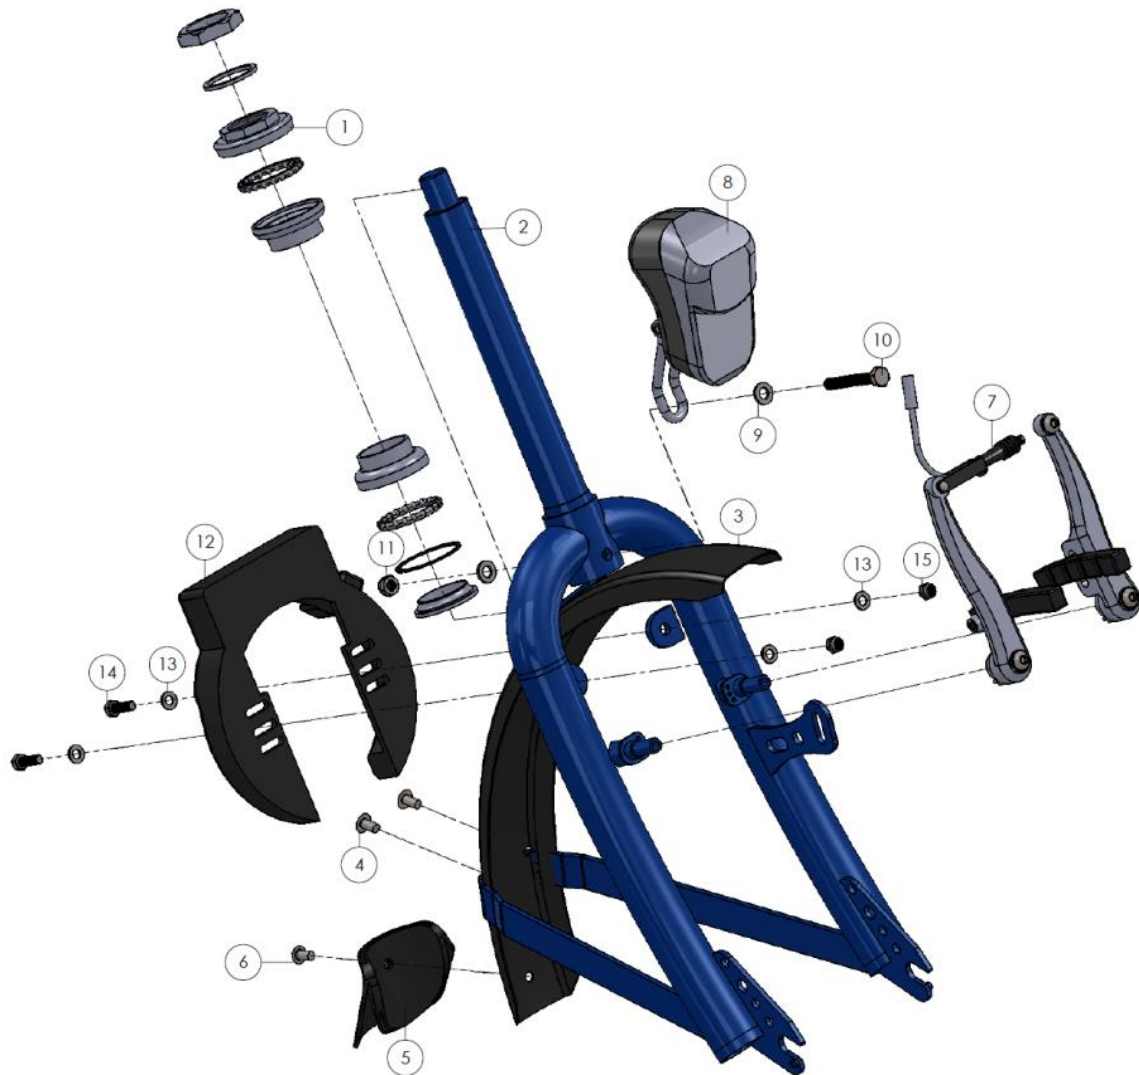

Pos	pcs	Description	Article number	size	note
1	1	Frame blue	SPUI. 284701		Color blue YW372F
1	1	Frame wish color	SPUI. 284709		Color adjudge
2	1	Bracket axle Thun 128mm BSA	AAND. 10082	128mm	
3	1	Cranks R 16T 150mm black	AAND. 100172	16T 150mm	Black
4	1	Crank L 150mm black	AAND. 100170	150mm	Black
5	4	Crankbolt	AAND. 10002		
6	4	Crankbolt cover	AAND. 10000		
7	2	Pedal universal	AAND. 10070		2 pcs = 1 set
8	1	Cover sensorprotecting	BESD. 12747		
9	2	Chain adjuster Singly	AAND. 100505		
10	1	Chain adjusterplate Singly	AAND. 100506		
11	4	Washer		M6	
12	4	Hexagon bolt		M6 x 25	
13	2	Chain tube Singly	BESD. 12754	Ø16x1.8 L=320	
14	1	Plate chain adjuster Singly	FRAM. 144754		
15	1	Washer		M8	
16	1	Prevailing Torque nut		M8	
17	3	Chain adjuster 19mm half round	AAND. 10050	19mm	
18	3	Tooth locked washer		M6	
19	3	Washer heavy		M6	
20	3	Prevailing Torque nut		M6	
21	1	Spring T1150	VEER. 17152		
22	1	Chain Singly front	AAND. 11015		
23	1	Gear case front	BESD. 12748		
24	1	Gear case rear	BESD. 12749		
25	6	Snapnail 8.0 x 1.8 x 10.0 x 4	BEVM. 11102	8.0x1.8x10.0x4	
26	5	Snapnail 8.0 x 1.8 x 8.0 x 4	BEVM. 11118	8.0x1.8x8.0x4	
27	1	Sensor kit cable included	AAND. 107153		

Pos	pcs	Description	Article number	size	note
1	1	Front wheel + Motor 20 x 1.75	WIEL. 03804	20"x1.75	
2	1	Rim tape 16"-20" ( 15mm) 20inch	BAND. 07300	16"-20" (15mm)	
3	1	Inner tube 20"x1.25-1.75	BAND. 07082	20"x1.25-1.75	
4	1	Tyre 20" x 1.75 (47-406)	BAND. 07012	20" x 1.75 (47 - 406)	