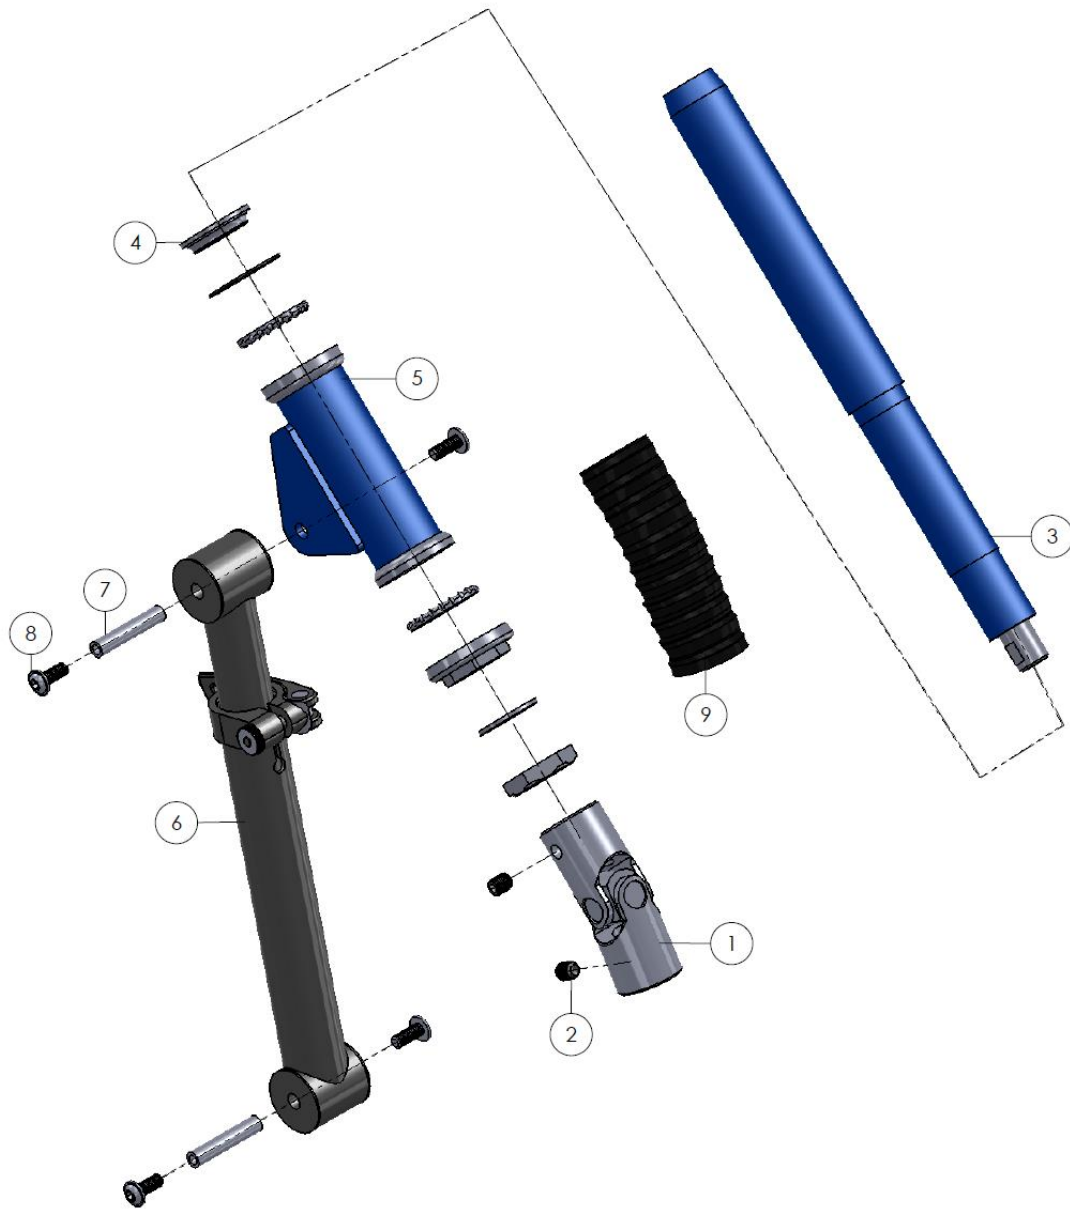

Pos	pcs	Description	Article number	size	note
1	1	Frame blue	SPUI. 284701		Color blue YW372F
1	1	Frame wish color	SPUI. 284709		Color adjudge
2	1	Bracket axle Thun 128mm BSA	AAND. 10082	128mm	
3	1	Cranks R 16T 150mm black	AAND. 100172	16T 150mm	Black
4	1	Crank L 150mm black	AAND. 100170	150mm	Black
5	4	Crankbolt	AAND. 10002		
6	4	Crankbolt cover	AAND. 10000		
7	2	Pedal universal	AAND. 10070		2 pcs = 1 set
8	1	Cover sensorprotecting	BESD. 12747		
9	2	Chain adjuster Singly	AAND. 100505		
10	1	Chain adjusterplate Singly	AAND. 100506		
11	4	Washer		M6	
12	4	Hexagon bolt		M6 x 25	
13	2	Chain tube Singly	BESD. 12754	Ø16x1.8 L=320	
14	1	Plate chain adjuster Singly	FRAM. 144754		
15	1	Washer		M8	
16	1	Prevailing Torque nut		M8	
17	3	Chain adjuster 19mm half round	AAND. 10050	19mm	
18	3	Tooth locked washer		M6	
19	3	Washer heavy		M6	
20	3	Prevailing Torque nut		M6	
21	1	Spring T1150	VEER. 17152		
22	1	Chain Singly front	AAND. 11015		
23	1	Gear case front	BESD. 12748		
24	1	Gear case rear	BESD. 12749		
25	6	Snapnail 8.0 x 1.8 x 10.0 x 4	BEVM. 11102	8.0x1.8x10.0x4	
26	5	Snapnail 8.0 x 1.8 x 8.0 x 4	BEVM. 11118	8.0x1.8x8.0x4	
27	1	Sensor kit cable included	AAND. 107153		

Pos	pcs	Description	Article number	size	note
1	1	Front wheel + Motor 20 x 1.75	WIEL. 03804	20"x1.75	
2	1	Rim tape 16"-20" ( 15mm) 20inch	BAND. 07300	16"-20" (15mm)	
3	1	Inner tube 20"x1.25-1.75	BAND. 07082	20"x1.25-1.75	
4	1	Tyre 20" x 1.75 (47-406)	BAND. 07012	20" x 1.75 (47 - 406)	