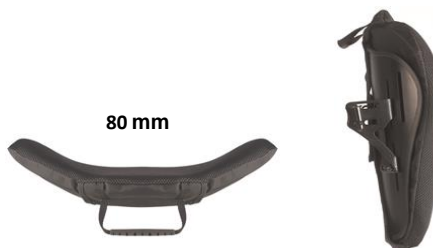

Medium Contour (MC)

- Medium Laterale ondersteuning
- Contour diepte: 80 mm

Jay J3 rugbreedte →
Stoelbreedte (gemeten aan de buitenkant van de rugbuizen) →
Max. rugbreedte klant →

31	36	41	46	51
310-360 mm	360-410 mm	410-460 mm	460-510 mm	510-560 mm
245 mm	295 mm	345 mm	395 mm	445 mm

↓ Rughoogte (in mm) ↓		Montage
Medium	Short (S) - 300	compact
		heavy duty
Thoracaal	Medium (M) - 340	compact
		heavy duty
(MT)	Tall (T) - 380	compact
		heavy duty

€ 643,94				
○ J3MCMTS31	○ J3MCMTS36	○ J3MCMTS41	○ J3MCMTS46	○ J3MCMTS51
			○ J3MCMTS46HD	○ J3MCMTS51HD
○ J3MCMTM31	○ J3MCMTM36	○ J3MCMTM41	○ J3MCMTM46	○ J3MCMTM51
			○ J3MCMTM46HD	○ J3MCMTM51HD
○ J3MCMTT31	○ J3MCMTT36	○ J3MCMTT41	○ J3MCMTT46	○ J3MCMTT51
			○ J3MCMTT46HD	○ J3MCMTT51HD

↓ Rughoogte (in mm) ↓		Montage
Upper	Short (S) - 420	heavy duty
Thoracaal	Medium (M) - 460	heavy duty
(UT)	Tall (T) - 500	heavy duty

€ 643,94				
○ J3MCUTS31	○ J3MCUTS36	○ J3MCUTS41	○ J3MCUTS46	○ J3MCUTS51
	○ J3MCUTM36	○ J3MCUTM41	○ J3MCUTM46	○ J3MCUTM51
	○ J3MCUTT36	○ J3MCUTT41	○ J3MCUTT46	○ J3MCUTT51

Ondersteuningselementen beschikbaar

↓ Rughoogte (in mm) ↓		Montage
Shoulder	Short (S) - 530	heavy duty
Height	Medium (M) - 570	heavy duty
(SH)	Tall (T) - 610	heavy duty

€ 643,94				
	○ J3MCSSHS36	○ J3MCSSHS41	○ J3MCSSHS46	○ J3MCSSHS51
		○ J3MCSSHM41	○ J3MCSSHM46	○ J3MCSSHM51
			○ J3MCSSHT46	○ J3MCSSHT51

Ondersteuningselementen beschikbaar

Compacte montage = 5 werkdagen
Heavy duty montage = 15 werkdagen

Voor meer informatie
bezoek onze website

www.sunrisemedical.be