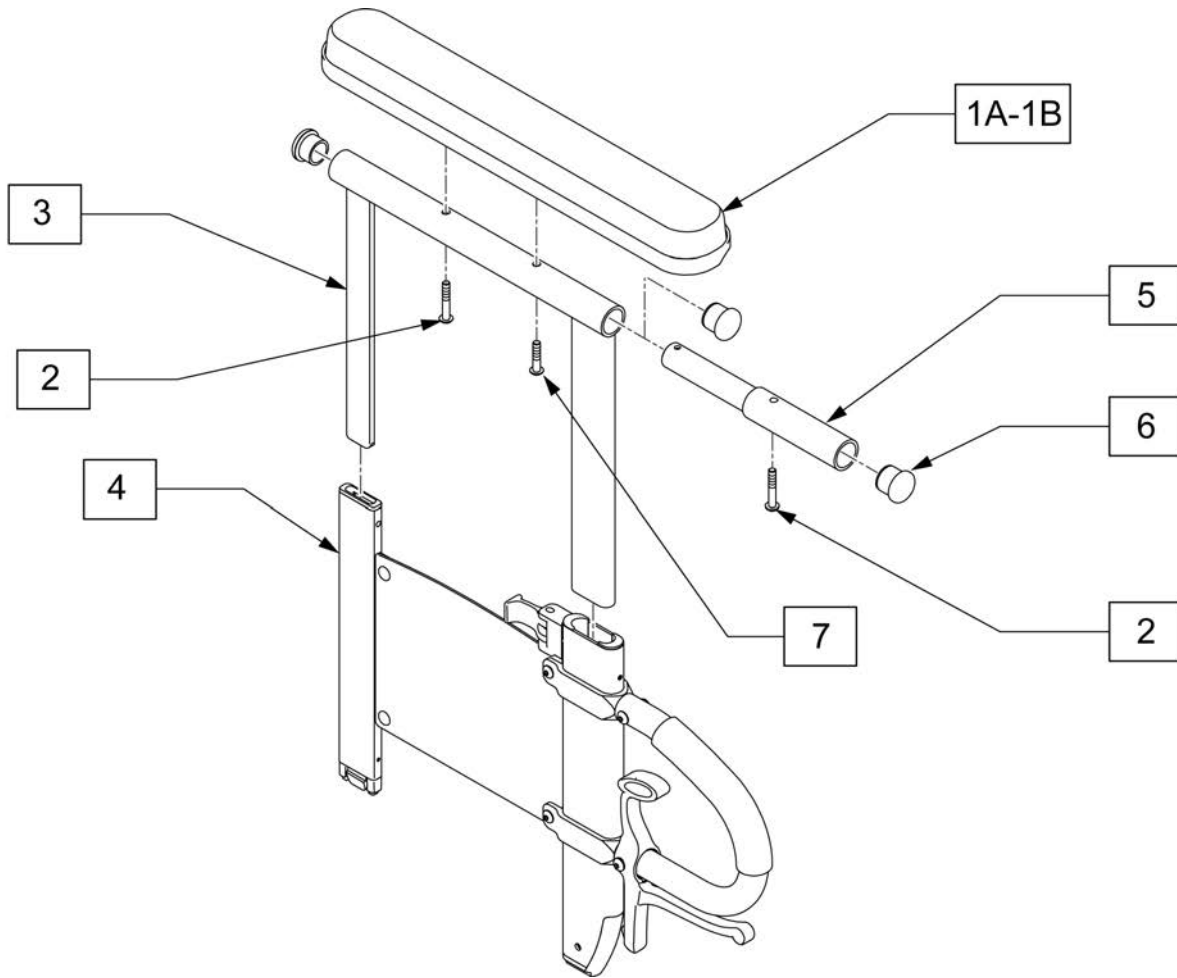

Pos.	Item Number	Description	Remarks
1A	561024	ARMREST PAD 10" DESK	
1B	561031	ARMREST PAD 14" FULL	
2	107023	BHCS 10-32 X 1-3/8 ROHS	
7	118182	BHCS 10-32 X 7/8 ROHS	
1A-3	119558	UPPER DP DESK L	Left
1A-3	119559	UPPER DP DESK R	Right
1B-3,5-7	119560	UPPER DP FULL L	Left
1B-3,5-7	119561	UPPER DP FULL R	Right
1A-4,6	119490	DUAL POST ARM TRANSFER DESK L	Left
1A-4,6	119491	DUAL POST ARM TRANSFER DESK R	Right
1B-7	119492	DUAL POST ARM TRANSFER FULL L	Left
1B-7	119493	DUAL POST ARM TRANSFER FULL R	Right