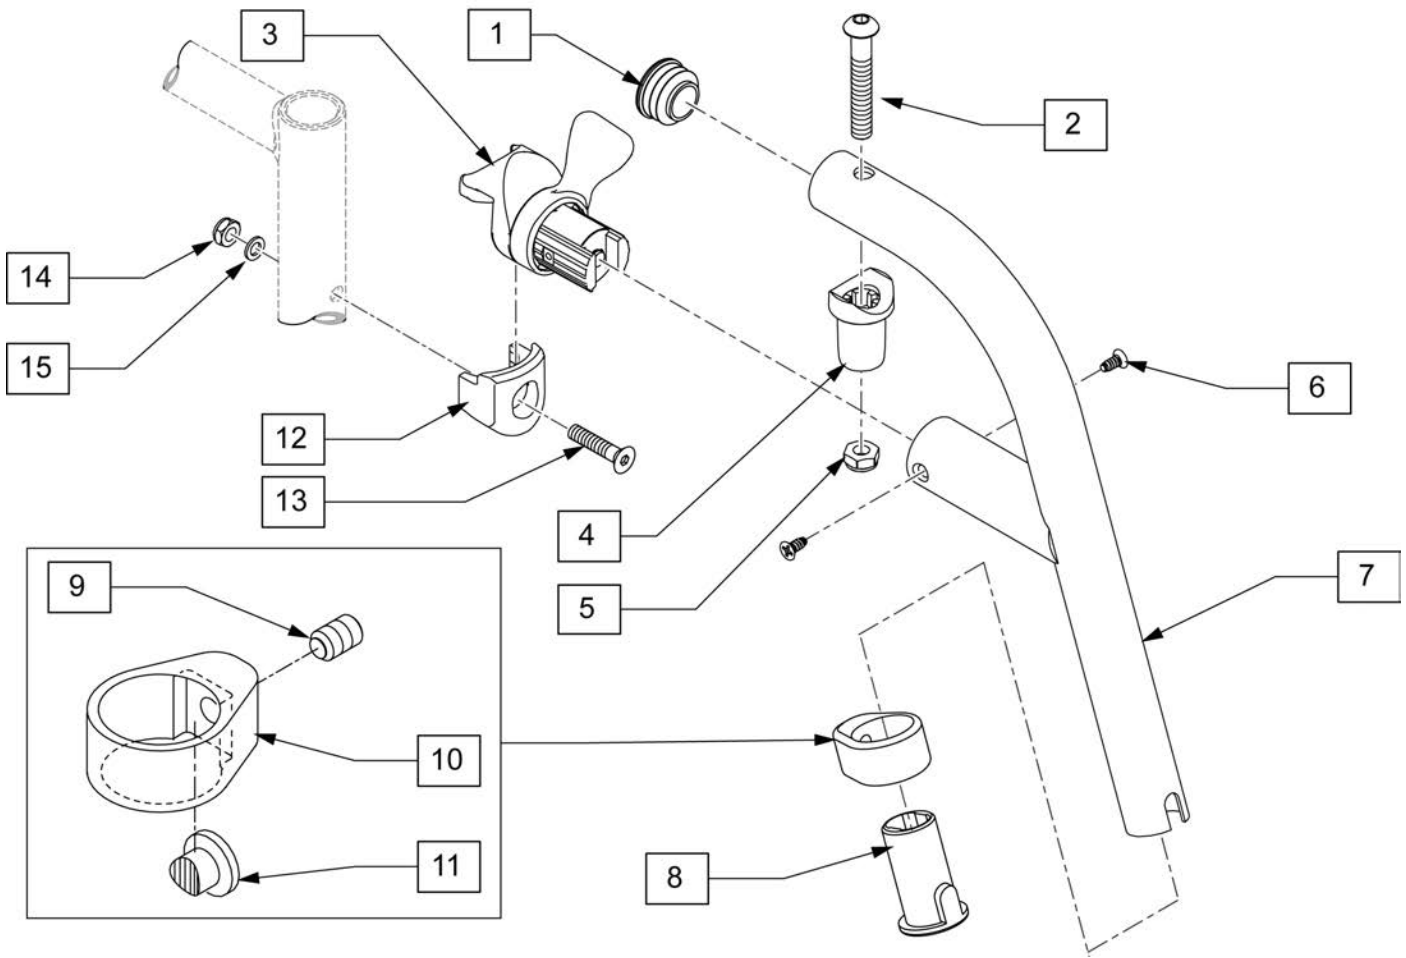

Pos.	Item Number	Description	Remarks
1	561062	1" INSERT PLUG .065 RIBS	
2	226217	5/16-18 X 2" BH C/S BLK	
4	561197	PLASTIC PIVOT SADDLE	
5	202102	5/16-18 NYLOCK NUT THIN	
6	118695	#8 LOW FLT HD TAP SCREW	
8	104160	BUSHING FOOTREST	
13	103500-010	FHCSM6X1X35FULLNP	
14	104381	NUT HEX NYLOCK M6X1.0 INORG	
15	104414	WAVE WASHER 6 MM INORG	
1,2,4,5	119518	PIVOT SADDLE KIT	
3,6	119509	HANGER LATCH ASSM W/HDWR L	Left
3,6	119510	HANGER LATCH ASSM W/HDWR R	Right
1-11	119458S	70 D SWING I/O HNGR PNTD L	Left
1-11	119459S	70 D SWING I/O HNGR PNTD R	Right
8-11	107485	FOOTREST CLAMP ASSM	
12-15	119514	LATCH RECIEVER KIT