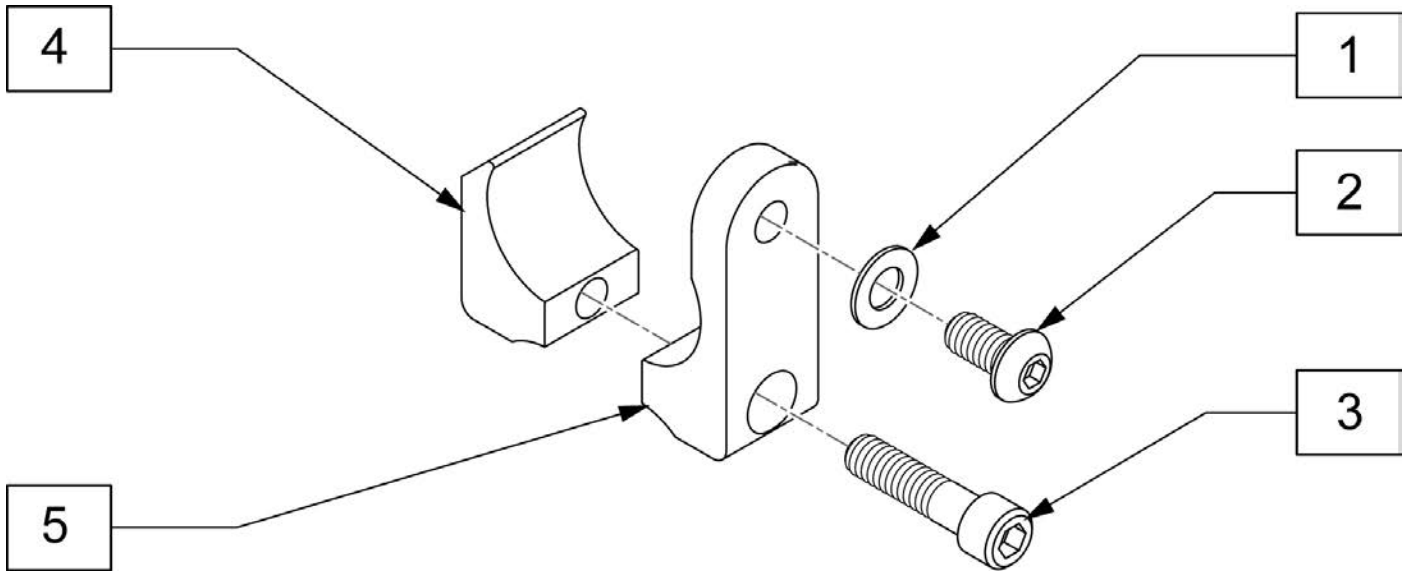

Pos.	Item Number	Description
1	106943	WASHER FLAT AN 1/4 ROHS
2	226154	1/4-20 X 1/2 BH C/S W/PATCH
3	221116	1/4-20 X 1 SOC HD BLK
1-5	900116	POSITION BELT ATTACHMENT KIT