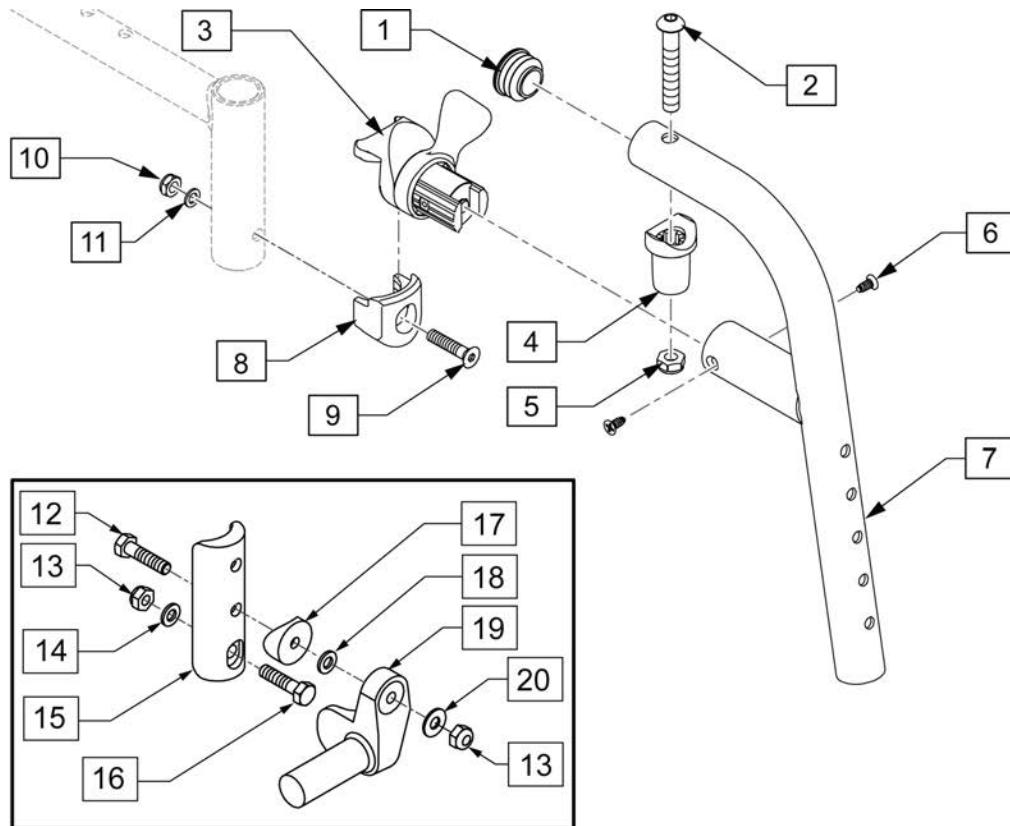

*FRONT MOUNT ADAPTER KIT FOR ADULT ANGLE-ADJUSTABLE FOOTPLATE.

Pos.	Item Number	Description	Remarks
1	561062	1" INSERT PLUG .065 RIBS	
2	226217	5/16-18 X 2" BH C/S BLK	
4	561197	PLASTIC PIVOT SADDLE	
5	202102	5/16-18 NYLOCK NUT THIN	
6	118695	#8 LOW FLT HD TAP SCREW	
9	103500-010	FHCSM6X1X35FULLNP	
10	104381	NUT HEX NYLOCK M6X1.0 INORG	
11	104414	WAVE WASHER 6 MM INORG	
12	102268-001	HHCS M6 X 1 X 25 INORGANIC	
13	104381	NUT HEX NYLOCK M6 X 1 INORG	
14	107383	WASHER FLAT M6 ROHS	
15	119240	FOOTPLATE ADAPTER FM	
16	118198	HHCS M6X1X40 PART NP	
17	561004	1" SADDLE 1/4" HOLE	
18	106943	WASHER FLAT AN 1/4 ROHS	
19	541000	FOOTREST MOUNTING BRKT-1" RAD	Right
19	541001	FOOTREST MOUNTING BRKT-1" RAD	Left
20	106945	WASHER FLAT SAE 1/4 ROHS	
1,2,4,5	119518	PIVOT SADDLE KIT	
1-7	119464S	80 D FRNT MNT SWING IN/OUT HANGER L	Left
1-7	119465S	80 D FRNT MNT SWING IN/OUT HANGER R	Right
8-11	119514	LATCH RECIEVER KIT	
3-6	119509	HANGER LATCH ASSM W/HDWR L	Left
3-6	119510	HANGER LATCH ASSM W/HDWR R	Right