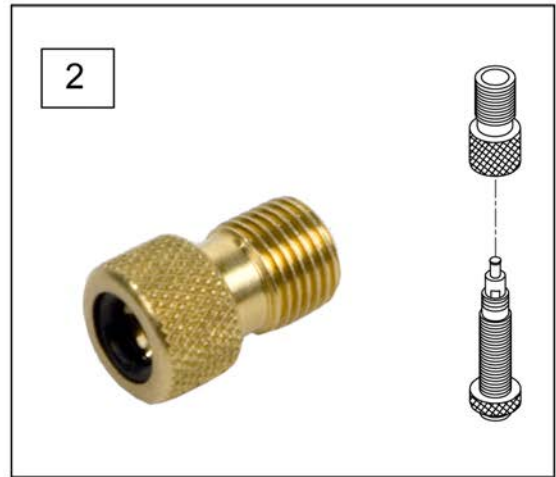

Pos.	Item Number	Description	Remarks
1A	382305	22" X 1" TUBE PRESTA VALVE	
1A	382330	24" TUBE PRESTA VALVE (540MM)	
1A	384545	QP 24" HT INNER TUBE (559MM)	
1A	382355	26" TUBE PRESTA VALVE (590MM)	
1A	384550	QP 26" HT INNER TUBE (700C)	
1B	384736	INNER TUBE 12-1/2" X 2-1/4"	
1B	384738	16" X 1.75" INNER TUBE	
1B	382255	TUBE 18" TIRE	18" X 1-3/4" TUBE
1B	382275	20" TUBE	20" 1-3/8" TUBE
1B	382300	22" TUBE	22" X 1-3/8" TUBE
1B	382336	TUBE PRIMO 24" 25-540 SV	24" X 1" TUBE
1B	382325	24 X 1.3/8IN TUBE REG	
1B	382334	TUBE INLINE 24 X 1.75	
1B	384551	26" X 1" TUBE SCHRADER	
1B	382350	26" TUBE	26" X 1-3/8" TUBE
1B	382361	TUBE 26 X 1.5/1.95/ S/V	
1B	382365	26 X 1.25/1.5 TUBE SHRADER	
1B	382375	24" x 2.125 TUBE	
1C	102972-001	12 1/2 IN AIRLESS INSERT	12-1/2" X 2-1/4"
1C	102973-001	16IN AIRLESS INSERT	16" X 1-3/4"
1C	102973-002	18IN AIRLESS INSERT	18" X 1-3/4"
1C	102973-003	20IN AIRLESS INSERT	20" X 1-3/8"