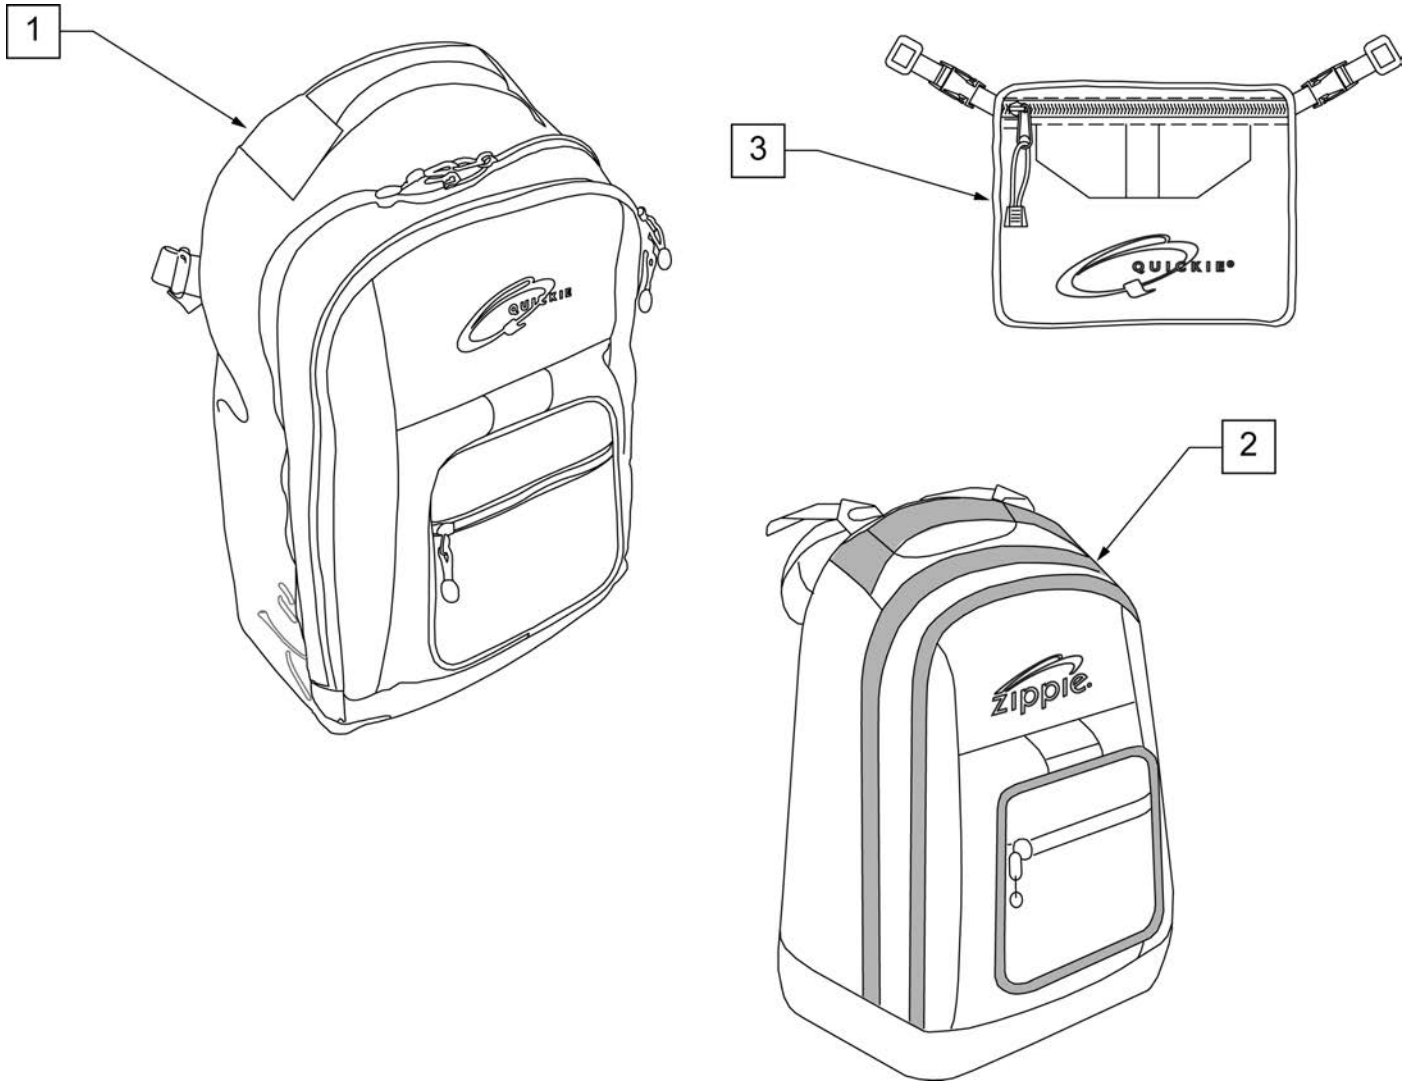

NOTE: KIDS BACKPACKS DO NOT HAVE ADJUSTABLE STRAPS W/ BUCKLES.

Pos.	Item Number	Description
1	750115	BACK PACK QUICKIE
2	104572	BACKPACK ZIPPIE
3	750307	SEAT POUCH QUICKIE