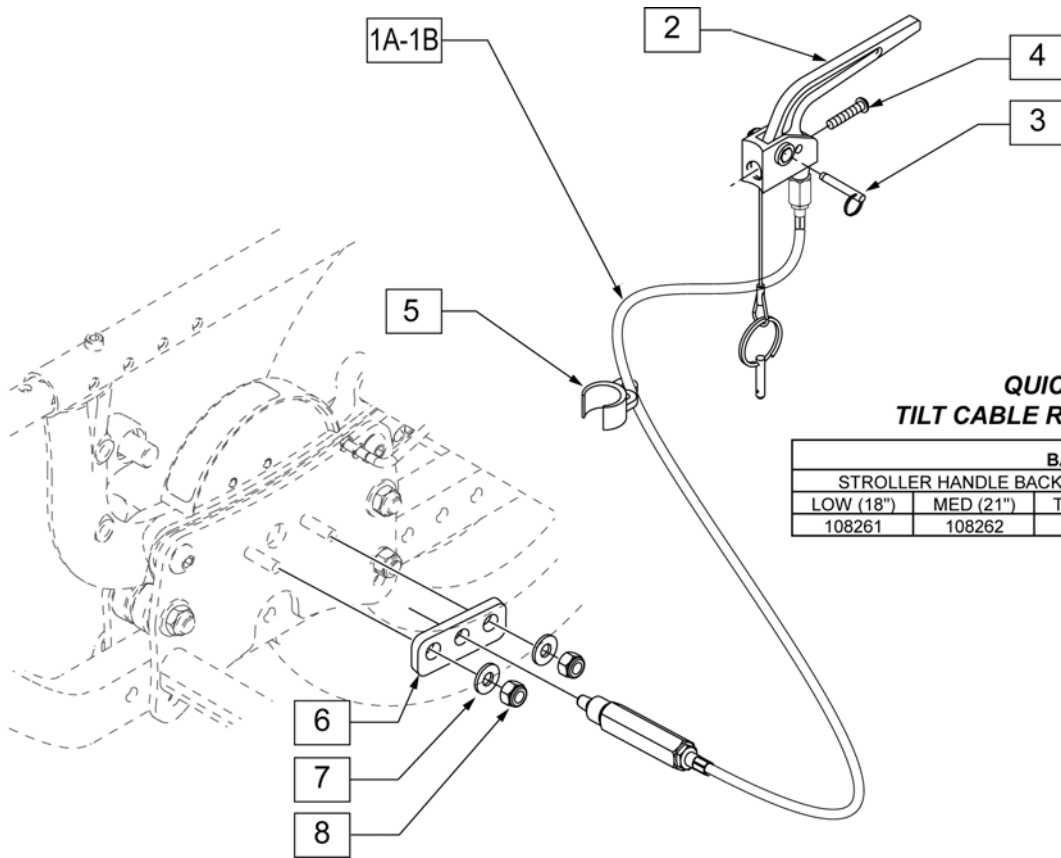

**QUICKIE SR45
TILT CABLE REFERENCE GUIDE**

BACKREST				
STROLLER HANDLE BACKPOST			RECLINING BACKREST	
LOW (18")	MED (21")	TALL (24")	MEDIUM	TALL
108261	108262	108263	108262	108263

Pos.	Item Number	Description	Remarks
2,3	580110	CYL LOCK LEVER ASSM QT/QR/P5	
4	281120	10/32 x 5/8 PAN HD PHIL	
5	108134	CLIP CABLE 1" (10)	PACK OF 10
6	500698	PLATE PLUNGER ROLLER	
7	106945	WASHER FLAT SAE 1/4 ROHS	
8	106932	NUT NYLOCK 1/4 -20 ROHS	
1A-8	108261	PH MNT CABLE ASM SHT	51" LONG (SHORT)
1B-8	108262	PH MNT CABLE ASM MED	54" LONG (MEDIUM)
1C-8	108263	PH MNT CABLE ASM LONG	57" LONG (LONG)