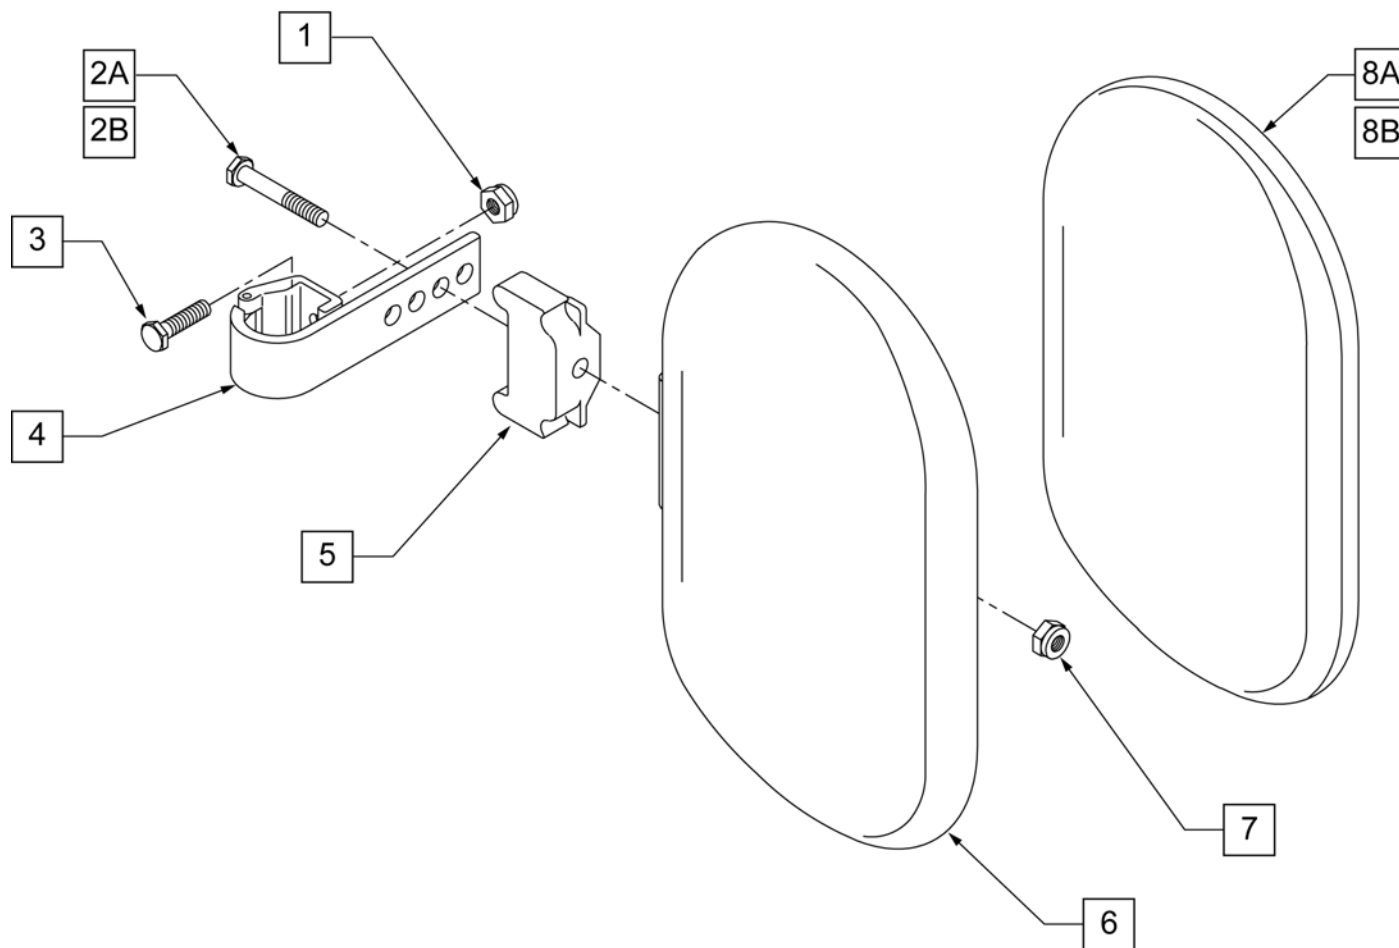

Pos.	Item Number	Description	Remarks
1	106934	NUT NYLOCK 1/4-28 ROHS	
2A	107018	HHCS 5/16-18 X 2-1/2 ROHS	16"-17" wide only
2B	107019	HHCS 5/16-18 X 3-1/2 ROHS	18"-20" wide only
3	107013	HHCS 1/4-28 X 5/8 ROHS	
4	881413	CALF PAD BRACKET ASSEMBLY	
5	560199	ELR CALF HINGE SPACER	18"-20" wide only
6	560108	CALF PAD MOLDED 16"-20"	
7	106936	NUT NYLOCK 5/16-18 ROHS	
8A	751045	CALF PAD COVER	
8B	751046	CALF PAD COVER (BREEZY)	
1,2A,3,4,6,7	881416	CALF MOLDED 16"-17" ASSEMBLY	
1,2B,3-7	881412	CALF PAD MOLDED 18"-20" ASSEMBLY