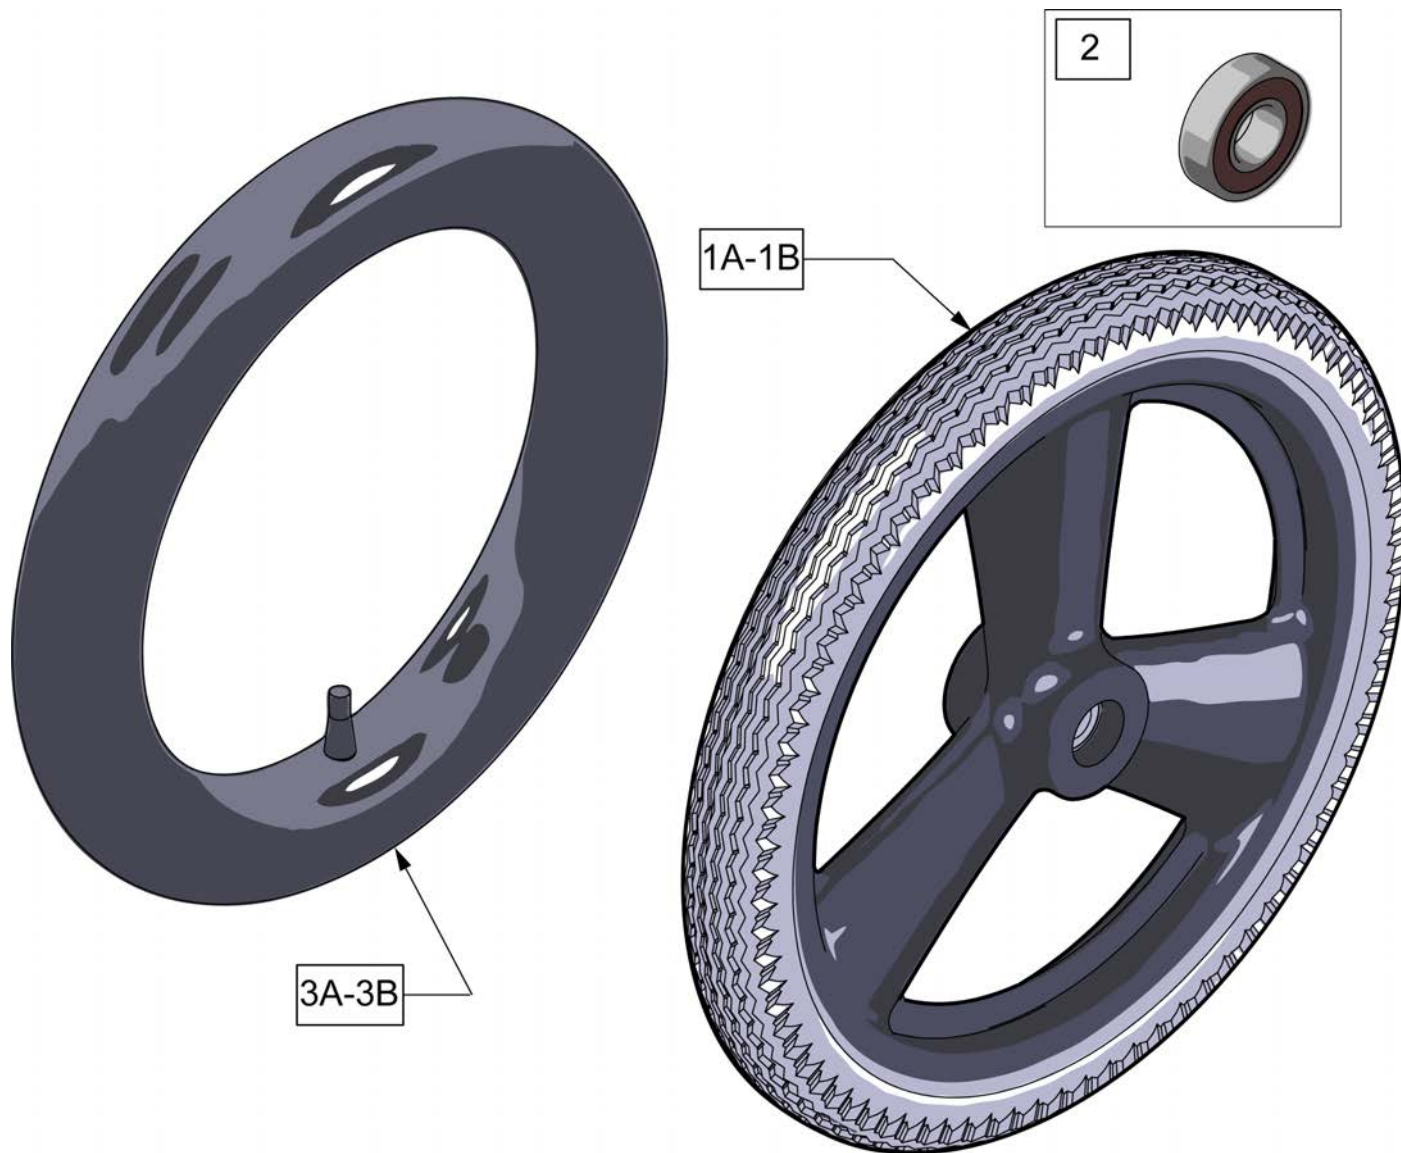

Pos.	Item Number	Description	Remarks
1A	101667	16 IN MAG PNEU 3 SPOKE	
1B	101668	16 IN MAG PNEU W/INSERT	
1C	385237	16" X 1.75" PNEU TIRE	Tire Only
2	349500	1 1/8 X 1/2 BEARING	
3A	384738	16" X 1.75" INNER TUBE	
3B	102973-001	16IN AIRLESS INSERT