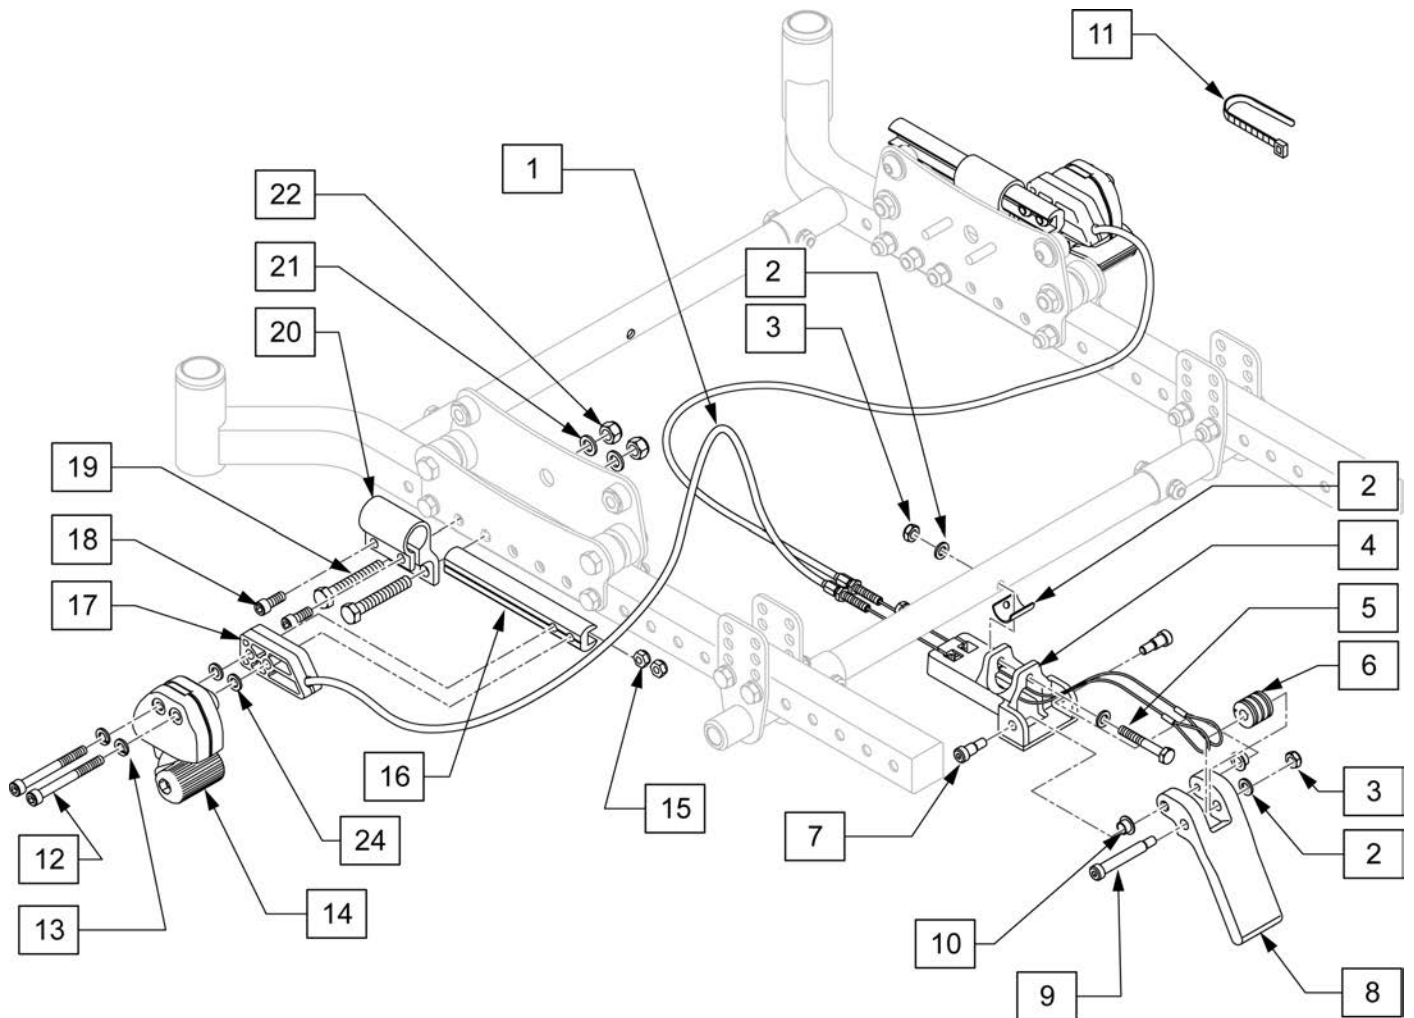

Pos.	Item Number	Description
1	342016	ATTENDANT WHEEL LOCK CABLE ASSM SHORT
2	106943	WASHER FLAT AN 1/4 ROHS
3	106932	NUT NYLOCK 1/4-20 ROHS
5	106992	HHCS 1/4 -20 x 2 HEX C/S
6	506185	BEARING ATTENDANT WHEEL LOCK CABLE
7	281048	SHOULDER SCREW .312 DIA x .375 LONG
9	281041	SHOULDER SCREW .312 DIA x 1.75 LONG
10	481353	SPACER, BEARING
11	560410	ZIP TIE BLACK
12	103190-013	SHCS M6 x 1 x 60 PART NP
13	262133	WASHER LOCK M6
17	506184	SPACER ATTENDANT WHEEL LOCK
18	107348	SHCS 1/4-28 X 5/8 PL ROHS
19	106985	HHCS 5/16-24 X 2 ROHS
21	106946	WASHER FLAT AN 5/16 ROHS
22	106938	NUT NYLOCK 5/16-24 ROHS
23	050535	SPACER TUBE ATTENDANT WHLLCK
2-10,23	119472	ATTENDANT WHEEL LOCK PEDAL KIT
12-15	119520	REMOTE LOCK KIT PAIR
19-22	119562	WHEEL LOCK CLAMP W/HARDWARE
24	107383	WASHER FLAT M6 ROHS