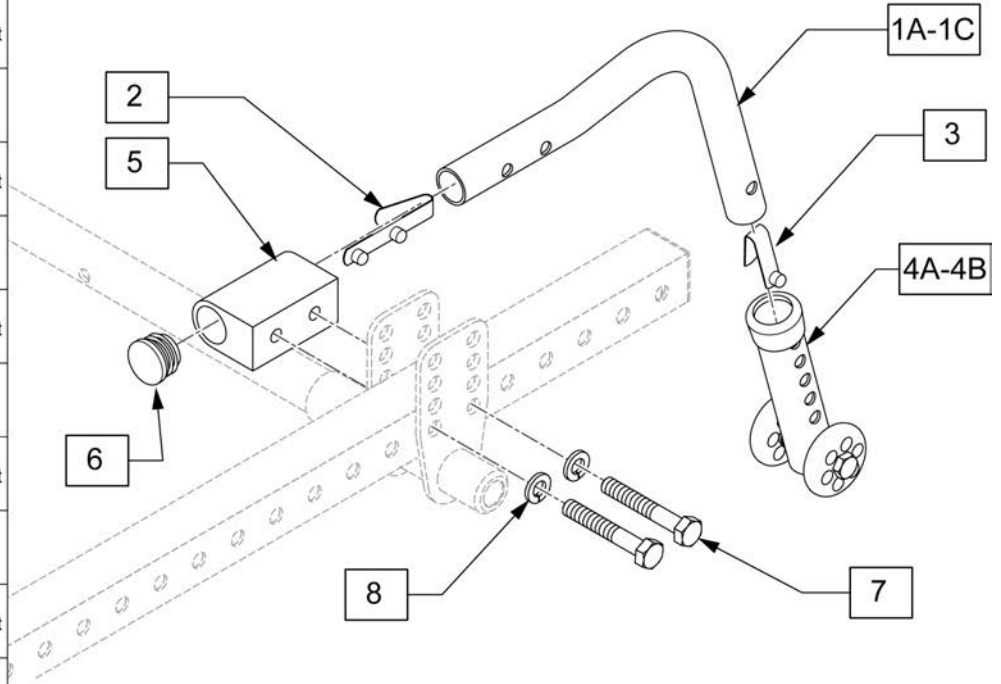

Wheel Size	Axle Plate Orientation	Anti-Tip Assembly	Side
12"	Down	120061	Right
		120062	Left
16"	Up	882904	Right
		882905	Left
	Down	120063	Right
		120064	Left
20"	Up	120065	Right
		120066	Left
	Down	120067	Right
		120068	Left
22"	Up	120069	Right
		120070	Left
24"	Up	120071	Right
		120072	Left

Pos.	Item Number	Description	Remarks
2	301109	SNAP BUTTON DUAL ONE SIDE	
3	301100	SNAP BUTTON 1/4" SINGLE	
4A	881512	ANTI-TIP SLEEVE W/ WHEELS BLK 4 H	
4B	104157	SHORT	
4C	104639	MEND	
4D	104640	LONG	
6	560735	.875 ROUND TUBE PLUG	
7	106985	HHCS 5/16-24 X 2 ROHS	
8	106951	WASHER SPLIT LOCK 5/16 ROHS	
1C-4B	120061	ANTI TIP X-SML SHORT ASSM R	Right
1C-4B	120062	ANTI TIP KIDS 4H ASSM L	Left
1A-4A	882904	ANTI-TIP ASSM KIDZ R BLK	Right
1A-4A	882905	ANTI-TIP ASSM KIDZ L BLK	Left
1B-4C	120063	ANTI TIP REG MED ASSM R	Right
1B-4C	120064	ANTI TIP REG MED ASSM L	Left
1D-4C	120065	ANTI TIP SMALL MED ASSM R	Right
1D-4C	120066	ANTI TIP SMALL MED ASSM L	Left
1D-4D	120067	ANTI TIP SMALL LNG ASSM R	Right