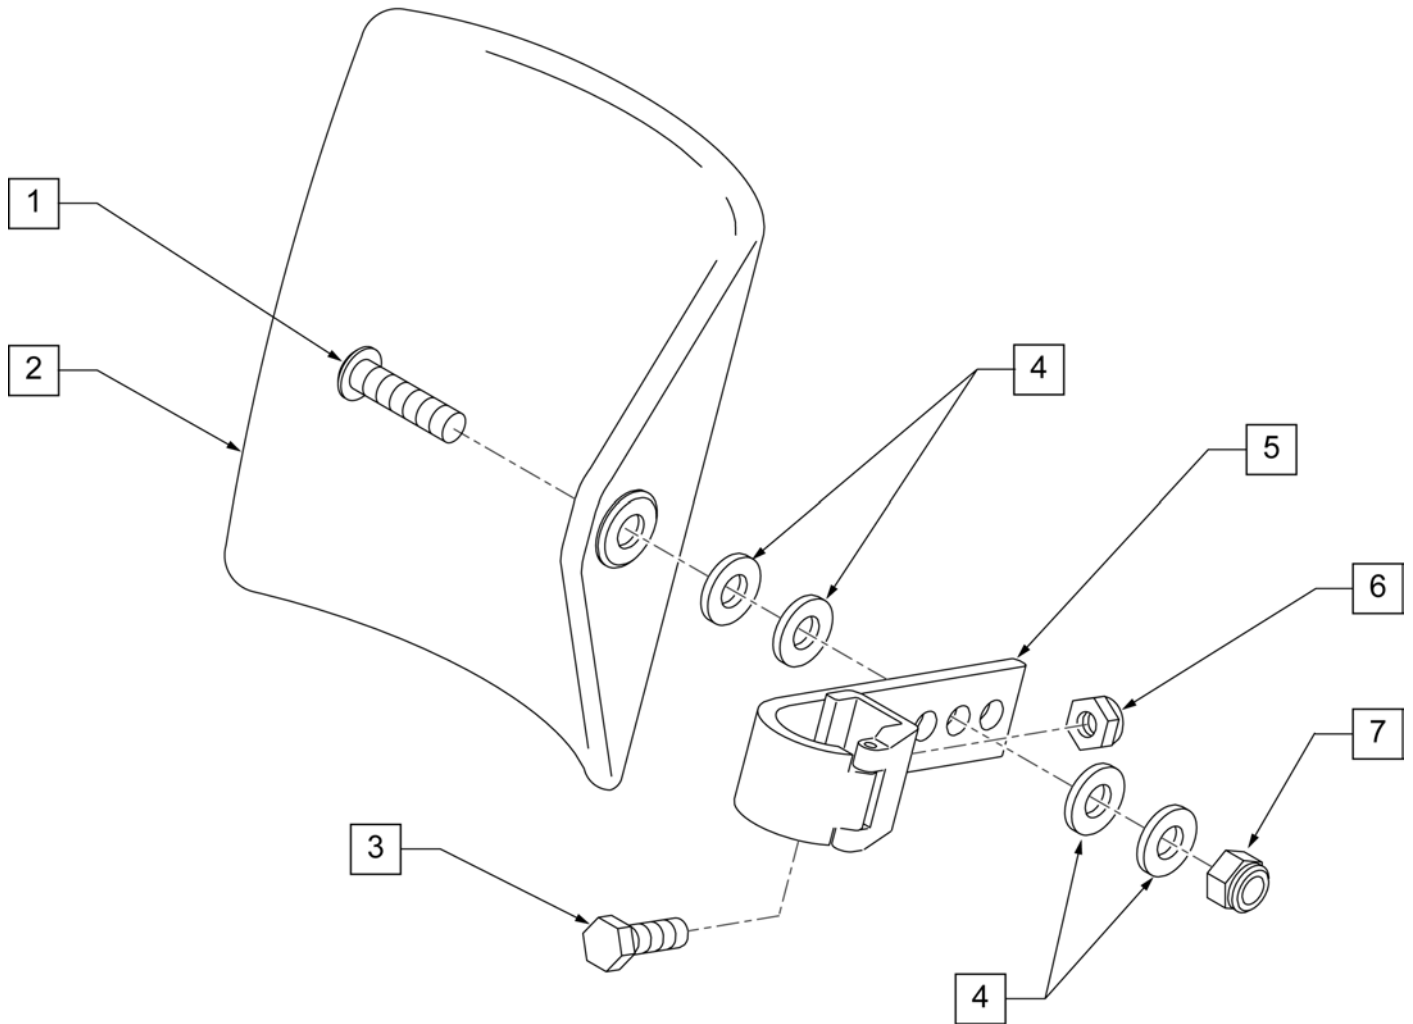

Pos.	Item Number	Description
1	106980	BHCS 5/16-18 X 1-1/4 ROHS
2	755014	CALF PAD TROUGH STYLE 14"/16"
3	107013	HHCS 1/4-28 X 5/8 ROHS
4	561016	1" WASHER 5/16" HOLE
5	881413	CALF PAD BRACKET ASSEMBLY
6	106934	NUT NYLOCK 1/4-28 ROHS
7	202117	5/16-18 NYLOCK NUT THICK BLK
1-7	881414	CALF PAD J-HOOK 14"-15" ASSEMBLY