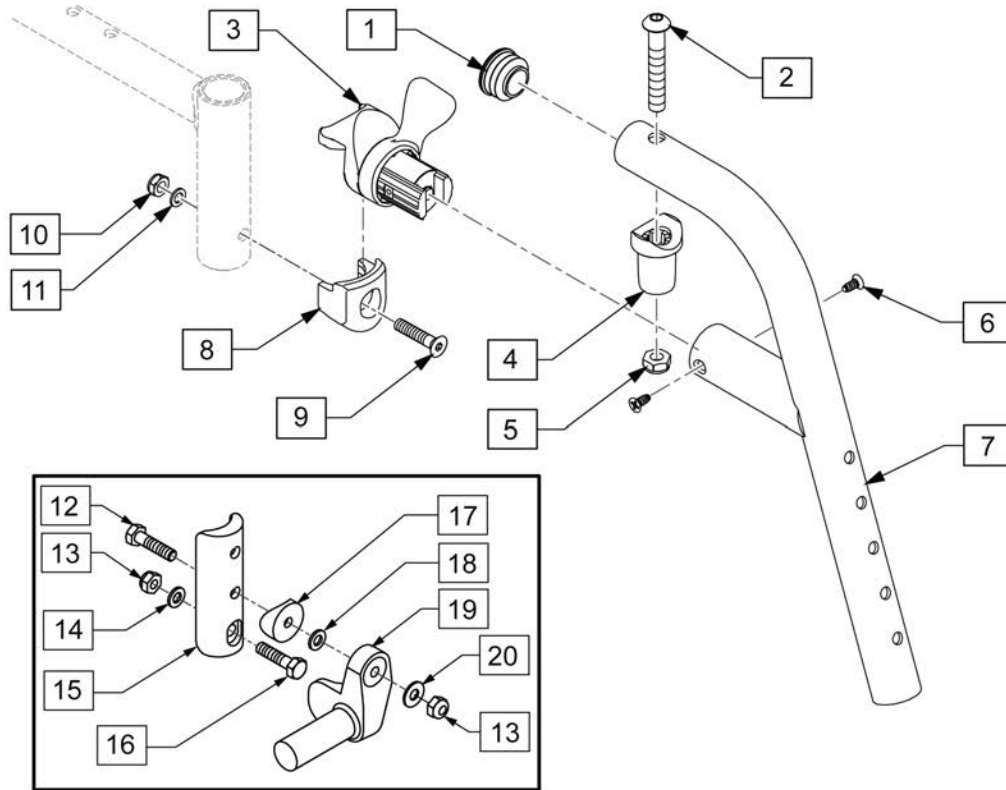

*FRONT MOUNT ADAPTER KIT FOR ADULT ANGLE-ADJUSTABLE FOOTPLATE.

Pos.	Item Number	Description	Remarks
1	561062	1" INSERT PLUG .065 RIBS	
2	226217	5/16-18 X 2" BH C/S BLK	
4	561197	PLASTIC PIVOT SADDLE	
5	202102	5/16-18 NYLOCK NUT THIN	
6	118695	#8 LOW FLT HD TAP SCREW	
9	103500-010	FHCSM6X1X35FULLNP	
10	104381	NUT HEX NYLOCK M6X1.0 INORG	
11	104414	WAVE WASHER 6 MM INORG	
12	102268-001	HHCS M6 X 1 X 25 INORGANIC	
13	104381	NUT HEX NYLOCK M6 X 1INORG	
14	107383	WASHER FLAT M6 ROHS	
15	119240	FOOTPLATE ADAPTER FM	
16	118198	HHCS M6X1X40 PART NP	
17	561004	1" SADDLE 1/4" HOLE	
18	106943	WASHER FLAT AN 1/4 ROHS	
19	541000	FOOTREST MOUNTING BRKT-1" RAD	Right
19	541001	FOOTREST MOUNTING BRKT-1" RAD	Left
20	106945	WASHER FLAT SAE 1/4 ROHS	
1,2,4,5	119518	PIVOT SADDLE KIT	
1-7	119456S	70 D FRNT MNT SWING IN/OUT HANGER L	Left
1-7	119457S	70 D FRNT MNT SWING IN/OUT HANGER R	Right
8-10	119514	LATCH RECIEVER KIT	
3-6	119509	HANGER LATCH ASSM W/HDWR L	Left
3-6	119510	HANGER LATCH ASSM W/HDWR R	Right