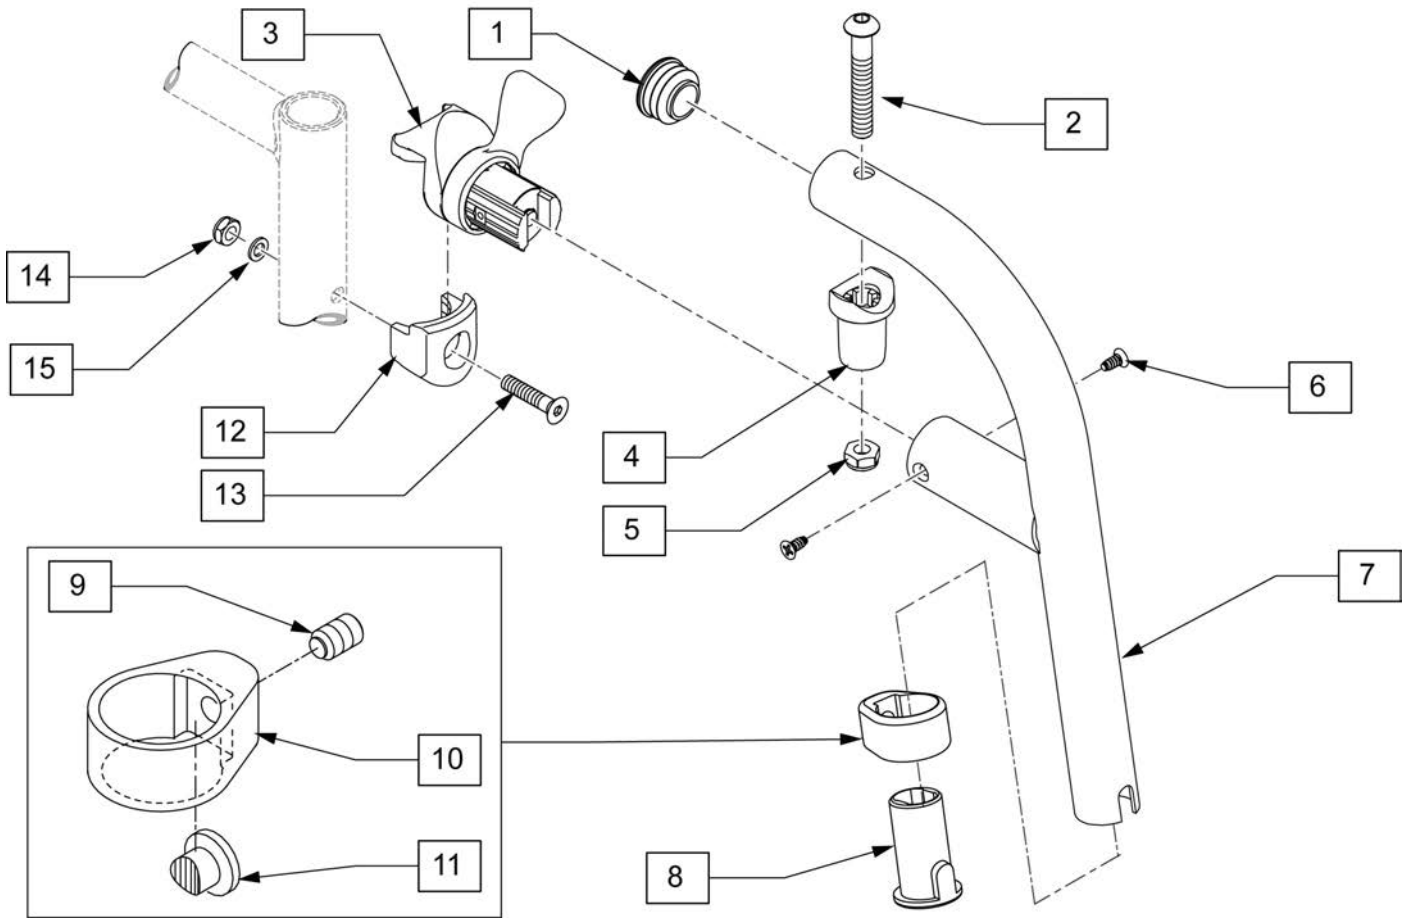

Pos.	Item Number	Description	Remarks
1	561062	1" INSERT PLUG .065 RIBS	
2	226217	5/16-18 X 2" BH C/S BLK	
4	561197	PLASTIC PIVOT SADDLE	
5	202102	5/16-18 NYLOCK NUT THIN	
6	118695	#8 LOW FLT HD TAP SCREW	
8	104160	BUSHING FOOTREST	
13	103500-010	FHCSM6X1X35FULLNP	
14	104381	NUT HEX NYLOCK M6X1.0 INORG	
15	104414	WAVE WASHER 6 MM INORG	
1,2,4,5	119518	PIVOT SADDLE KIT	
3,6	119509	HANGER LATCH ASSM W/HDWR L	Left
3,6	119510	HANGER LATCH ASSM W/HDWR R	Right
1-11	119466S	80 D SWING I/O HNGR PNTD L	Left
1-11	119467S	80 D SWING I/O HNGR PNTD R	Right
8-11	107485	FOOTREST CLAMP ASSM	
12-15	119514	LATCH RECIEVER KIT