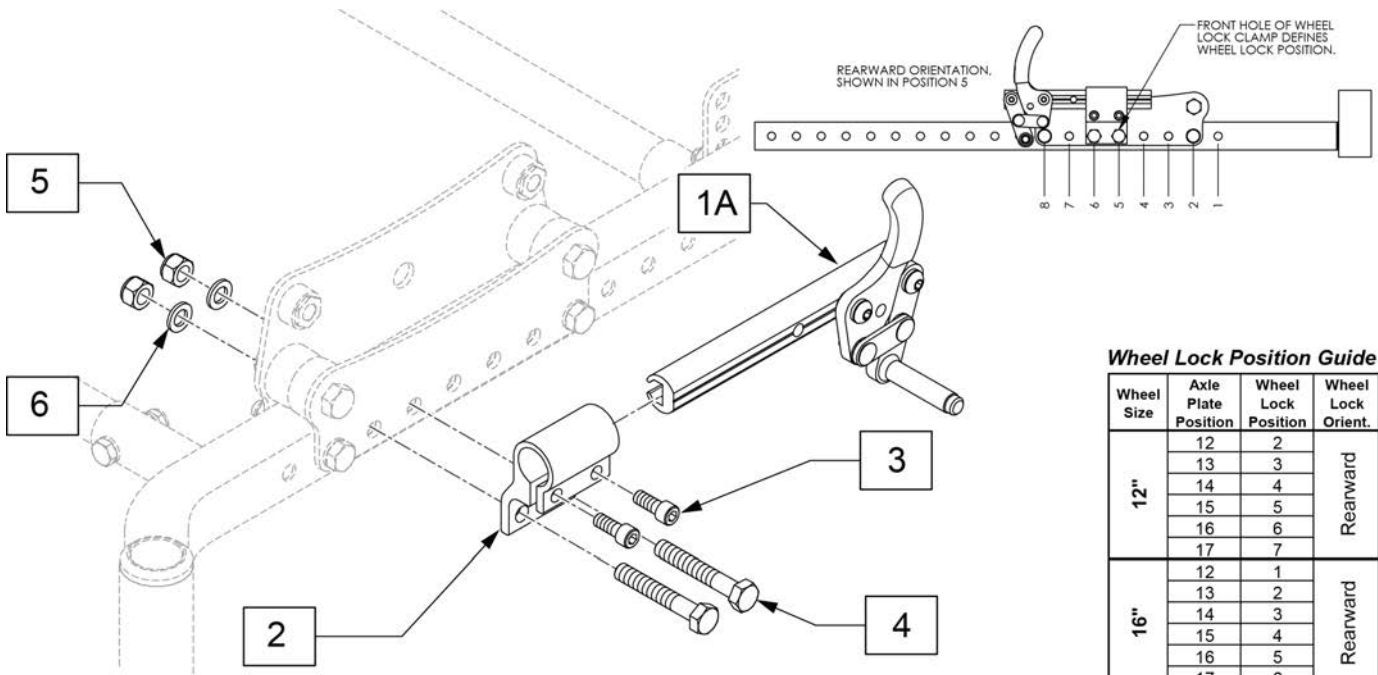

WHEEL LOCKS

Wheel Lock Position Guide

Wheel Size	Axle Plate Position	Wheel Lock Position	Wheel Lock Orient.
12"	12	2	Rearward
	13	3	
	14	4	
	15	5	
	16	6	
16"	12	1	Rearward
	13	2	
	14	3	
	15	4	
	16	5	
20"	12	3	Forward
	13	4	
	14	5	
	15	6	
	16	7	
22"	12	2	Forward
	13	3	
	14	4	
	15	5	
	16	6	
24"	12	2	Forward
	13	3	
	14	4	
	15	5	
	16	6