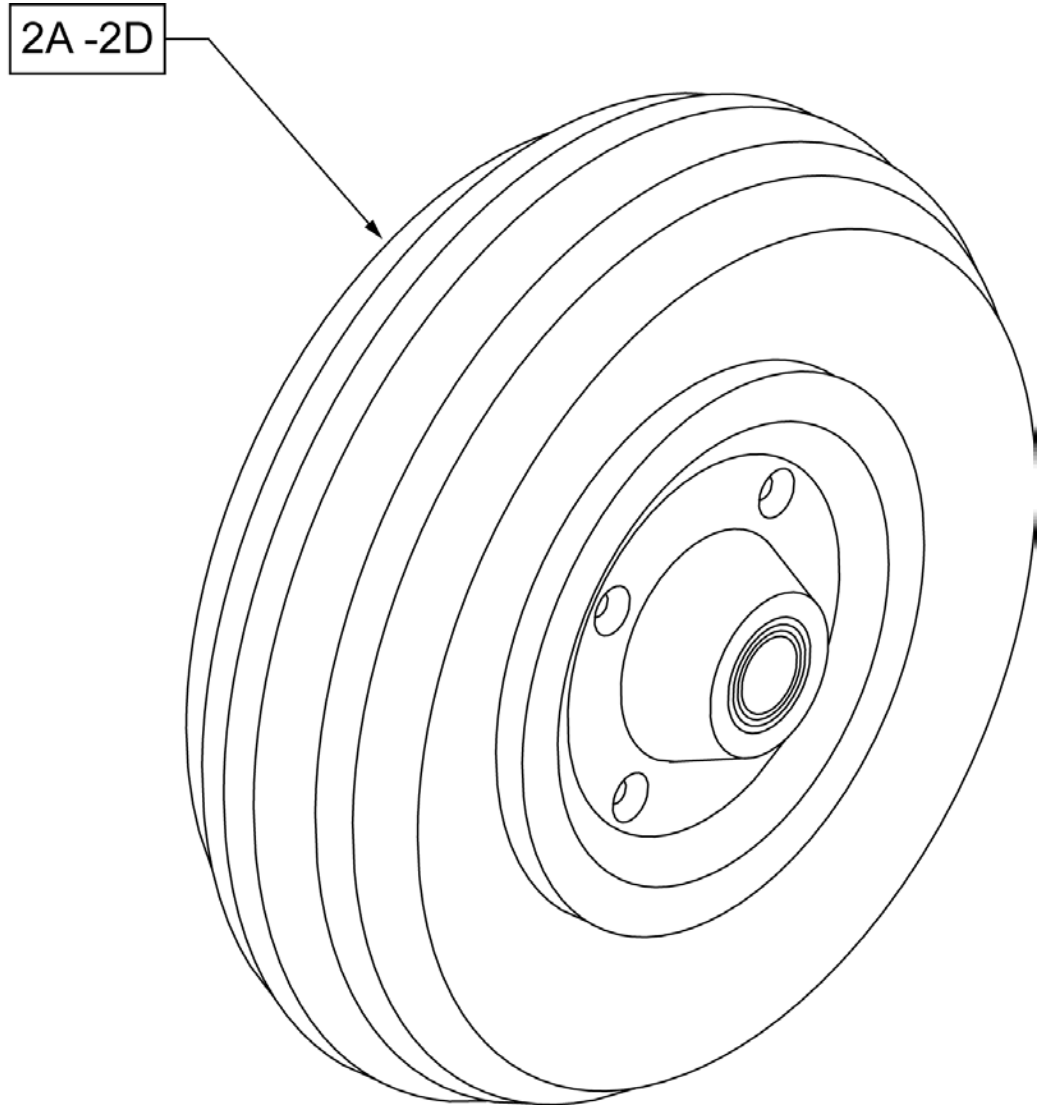

Pos.	Item Number	Description	Remarks
1	349502	7/8"x 5/16" BEARING	
2A	400700	8" X 2" CMPST W/PNEU & BEARING	8" x 2" PNEUMATIC
2B	400702	8" X 2" CMPST W/PNEU INSRT&BRG	8" x 2" PNEUMATIC W/ INSERT
2C	384700	TIRE PNEUMATIC 8" x 2"	
2D	384730	INNER TUBE CASTER 8" x 2"