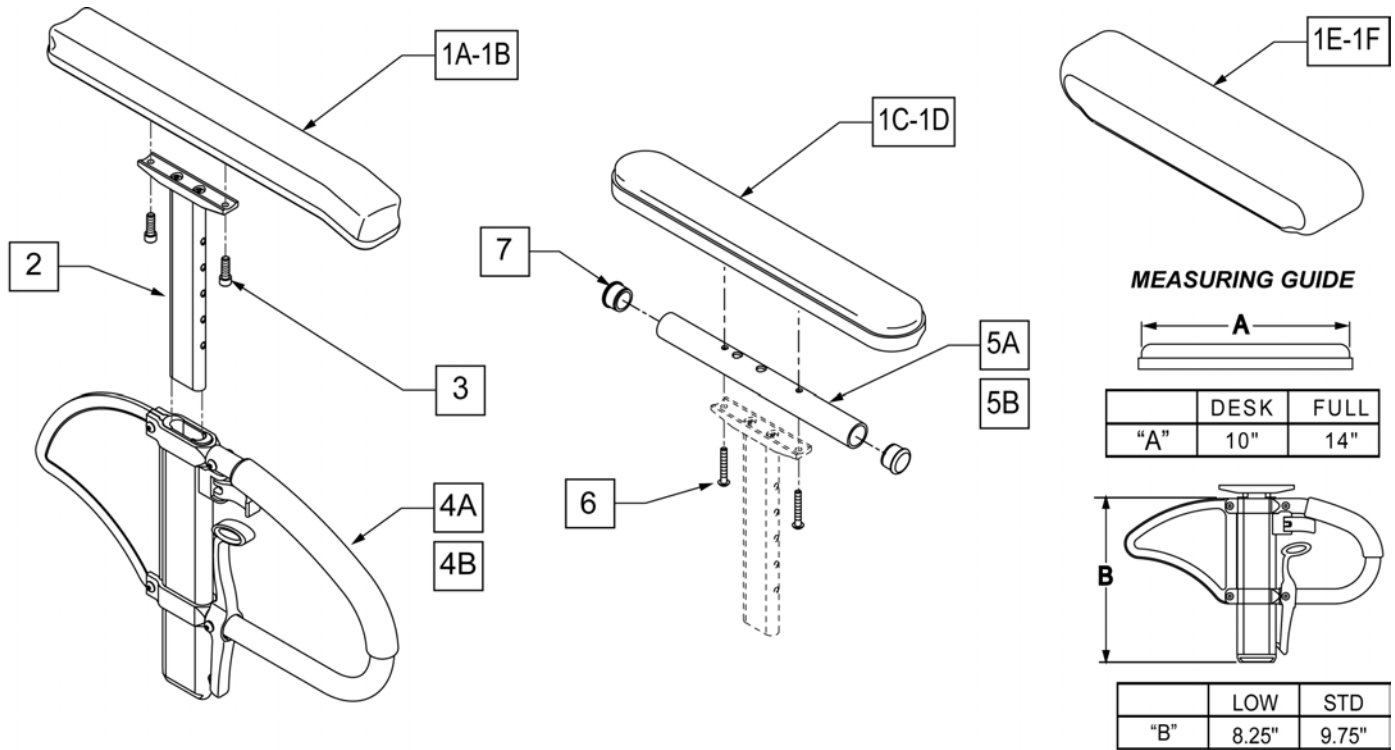

Pos.	Item Number	Description	Remarks
1A	104568-001	SPHA PAD DESK	CONTOUR DESK
1B	104568-002	SPHA PAD FULL	CONTOUR FULL
1C	561024	ARMREST PAD 10" DESK	CLASSIC DESK
1D	561031	ARMREST PAD 14" FULL	CLASSIC FULL
1E	561280	ARMREST PAD 10" LEFT W/F	Left-Waterfall Desk
1E	561281	ARMREST PAD 10" RIGHT W/F	Rightt-Waterfall Desk
1F	561284	ARMREST PAD 14" LEFT W/F	Leftt-Waterfall Full
1F	561285	ARMREST PAD 14" RIGHT W/F	Rightt-Waterfall Full
2	116312	SNGL POST UPPR ASSM LOW	LOW/SMALL
2	116313	SNGL POST UPPR ASSM STD	STANDARD
3	106956	SHCS 10-32 X 3/4 ROHS	
2,4A	104509-001	SPHA ARMREST ASSY STD	STANDARD
2,4B	104509-002	SPHA ARMREST ASSY LOW	LOW/SMALL
5A	521812	HT ADJ PD TUBE 10IN DESK POWE	Desk
5B	521813	HT ADJ PD TUBE 14IN FULL POWE	Full
6	107024	BHCS 10-32 X 1 1/2 ROHS	
7	560735	7/8" ROUND TUBE PLUG	
1C-4A-5A,6,7	108599	SPHA STD CLASIC DESK PAD R	Right
1C-4A-5A,6,7	108603	SPHA STD CLASIC DESK PAD L	Left
1D-4A-5B-7	108601	SPHA STD CLASIC FULL PAD R	Right
1D-4A-5B-7	108605	SPHA STD CLASIC FULL PAD L	Left
1A-4A	108595	SPHA STD CNTUR DESK PAD	
1B-4A	108597	SPHA STD CNTUR FULL PAD	
1C-4B-5A,6,7	108600	SPHA LOW CLASIC DESK PAD R	Right
1C-4B-5A,6,7	108604	SPHA LOW CLASIC DESK PAD L	Left
1D-4B-5B-7	108602	SPHA LOW CLASIC FULL PAD R	Right
1D-4B-5B-7	108606	SPHA LOW CLASIC FULL PAD L	Left
1A-4B	108596	SPHA LOW CNTUR DESK PAD	
1B-4B	108598	SPHA LOW CNTUR FULL PAD