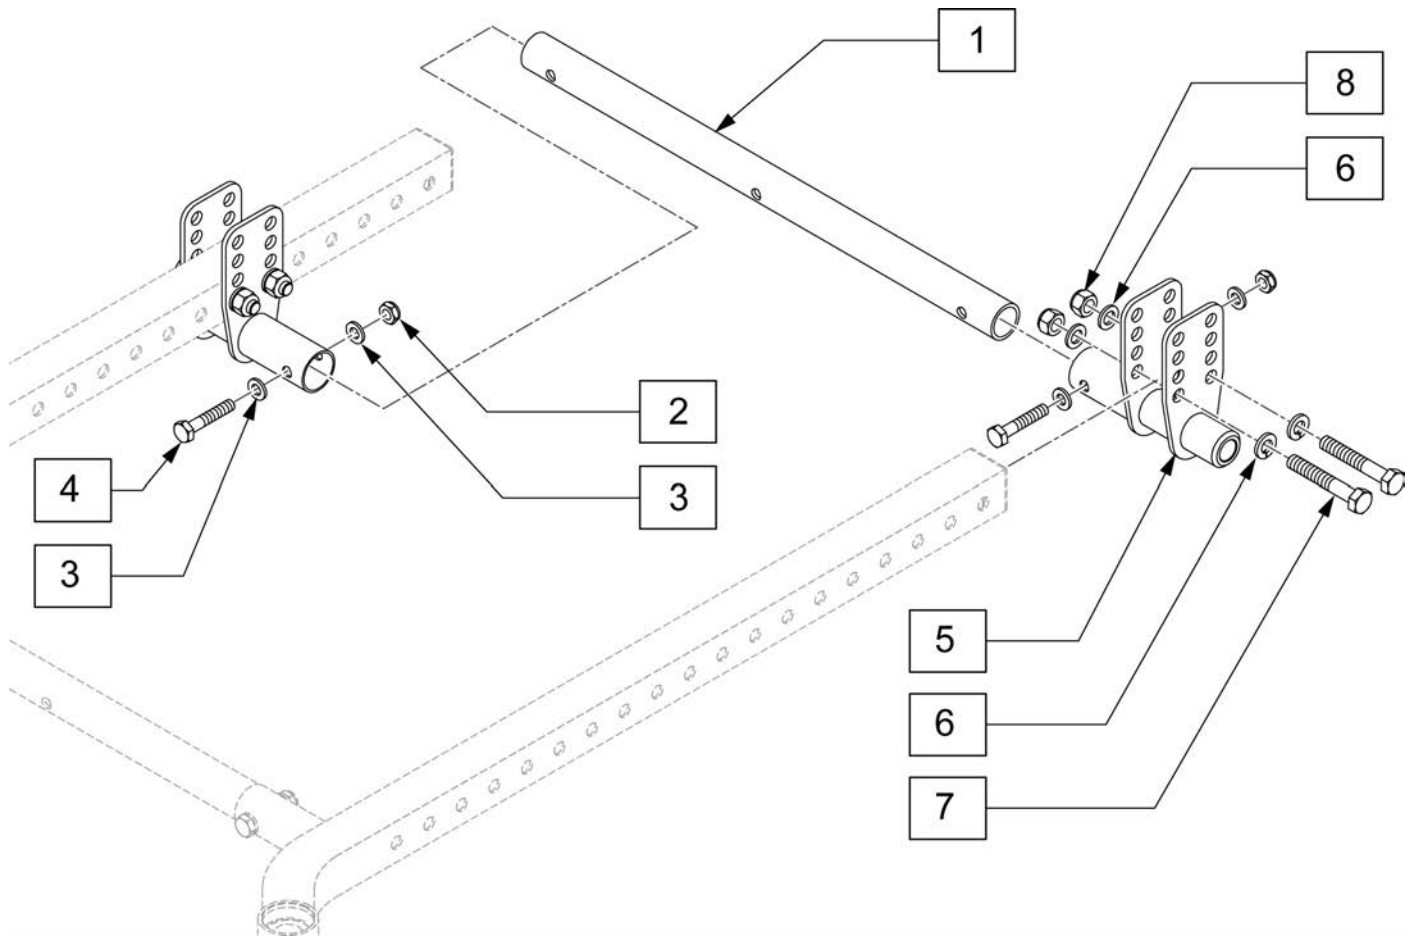

AXLE BRACKETS

Pos.	Item Number	Description
2	106935	NUT NYLOCK THIN 1/4-28 ROHS
3	106943	WASHER FLAT AN 1/4 ROHS
4	106971	HHCS 1/4-28 X 1-3/8 ROHS
6	106946	WASHER FLAT AN 5/16 ROHS
7	106985	HHCS 5/16-24 X 2 ROHS
8	106938	NUT NYLOCK 5/16-24 ROHS
1A-4	119548	STRUT TUBE W/HARDWARE 14W
1B-4	119549	STRUT TUBE W/HARDWARE 15W
1C-4	119550	STRUT TUBE W/HARDWARE 16W
1D-4	119551	STRUT TUBE W/HARDWARE 17W
1E-4	119552	STRUT TUBE W/HARDWARE 18W
1F-4	119553	STRUT TUBE W/HARDWARE 19W
1G-4	119554	STRUT TUBE W/HARDWARE 20W
2-8	119473	AXLE PLATE W/HARDWARE