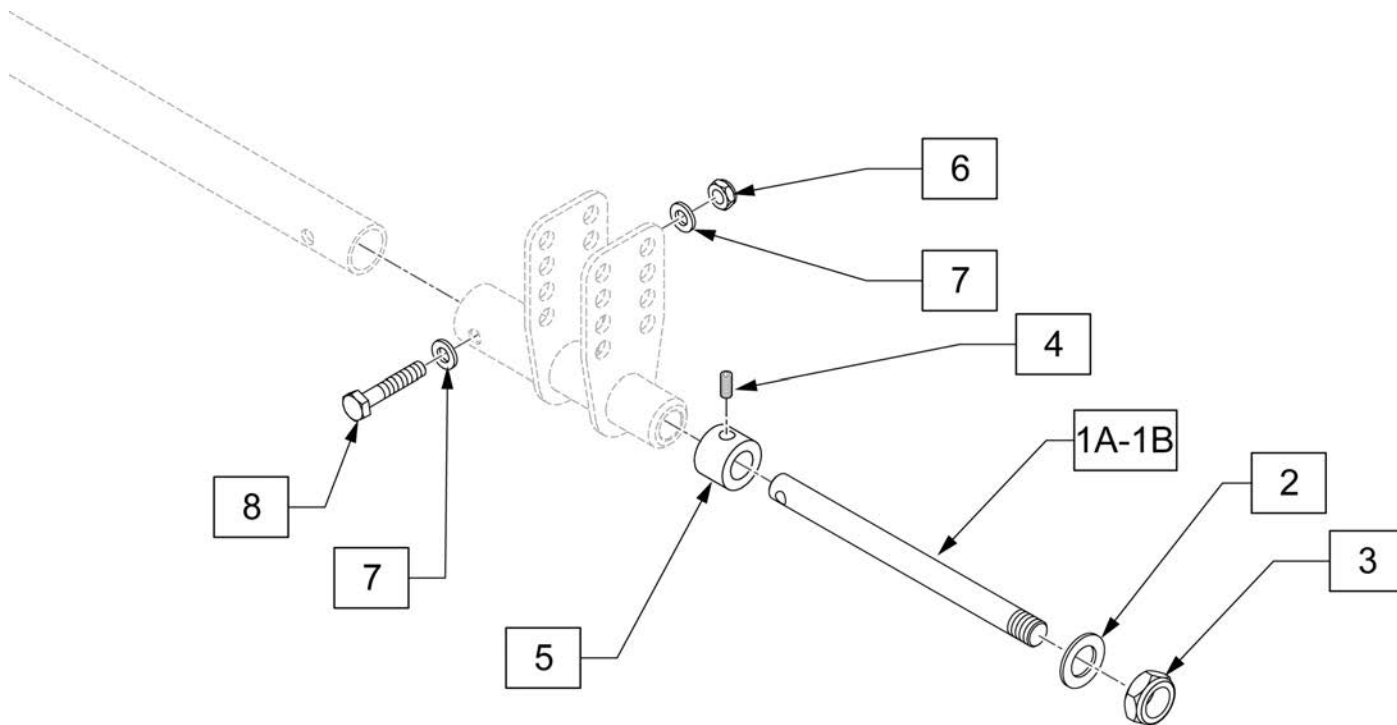

Pos.	Item Number	Description	Remarks
2	106949	WASHER FLAT AN 1/2 ROHS	
3	106940	NUT NYLOCK THIN 1/2-20 ROHS	
4,5	920117	MAG SPACER 6S W/SET SCREW	Used w/20 -24" wheels
6	106935	NUT NYLOCK THIN 1/4-28 ROHS	
7	106943	WASHER FLAT AN 1/4 ROHS	
8	106971	HHCS 1/4-28 X 1-3/8 ROHS	
1A-3,6-8	119556	THREADED AXLE KIT SHORT	Used w/12-16" wheels
1B-8	119555	THREADED AXLE KIT LONG	Used w/20-24" wheels