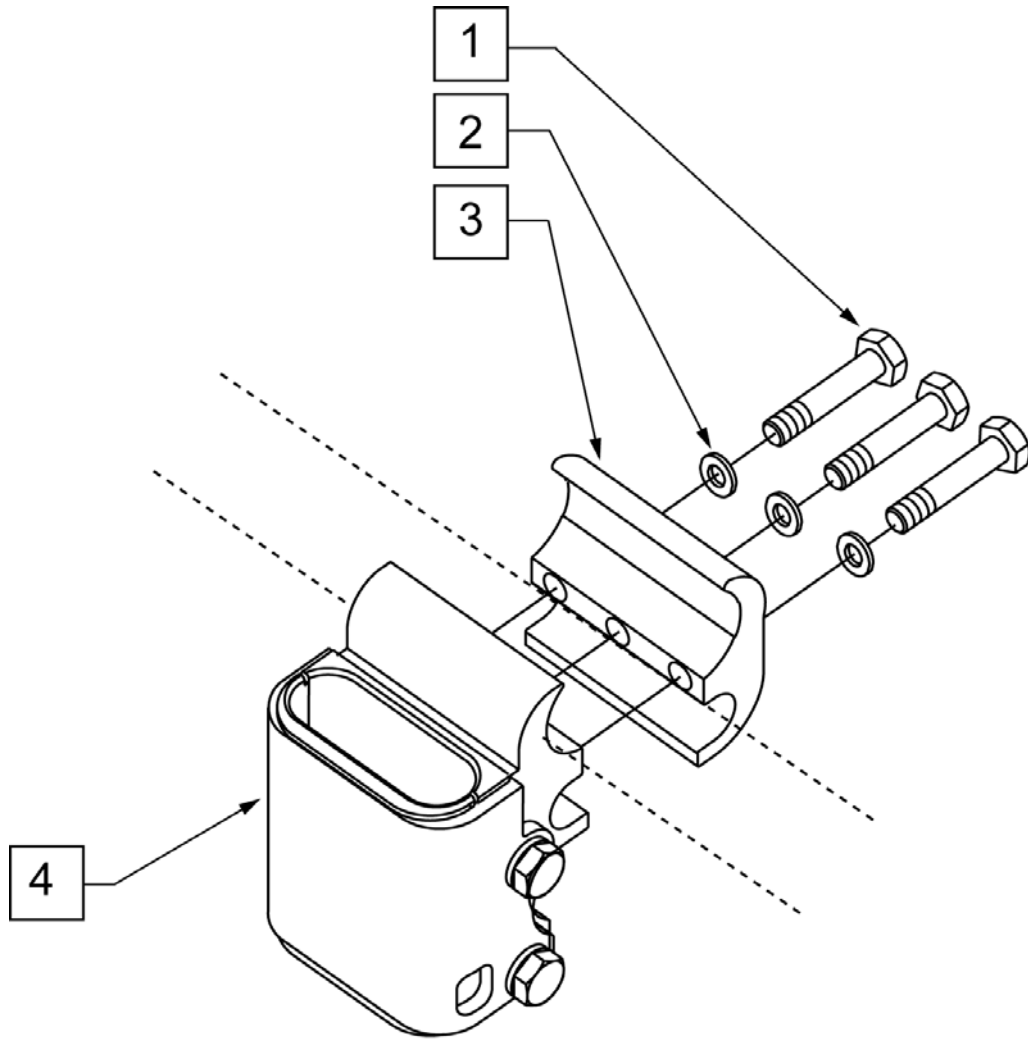

NOTE: CLAMP MOUNTS TO 1" TUBING.

NOTE: USED ON ZIPPIE IRIS CHAIRS W/ S/N PREFIX ZRS & ZRSE.

NOTE: USED ON ZIPPIE 2 CHAIRS W/ S/N PREFIX Z2A.

LOW
RECEIVER

Pos.	Item Number	Description
1	107360	HHCS 1/4 -28 x 1 1/4 PL ROHS
2	106943	WASHER FLAT AN 1/4 ROHS
3	111405	CLAMP ARMREST INNER
4	112423	RECEIVER ARMREST LOW
1-4	118458	REC ARMREST LOW ASSM