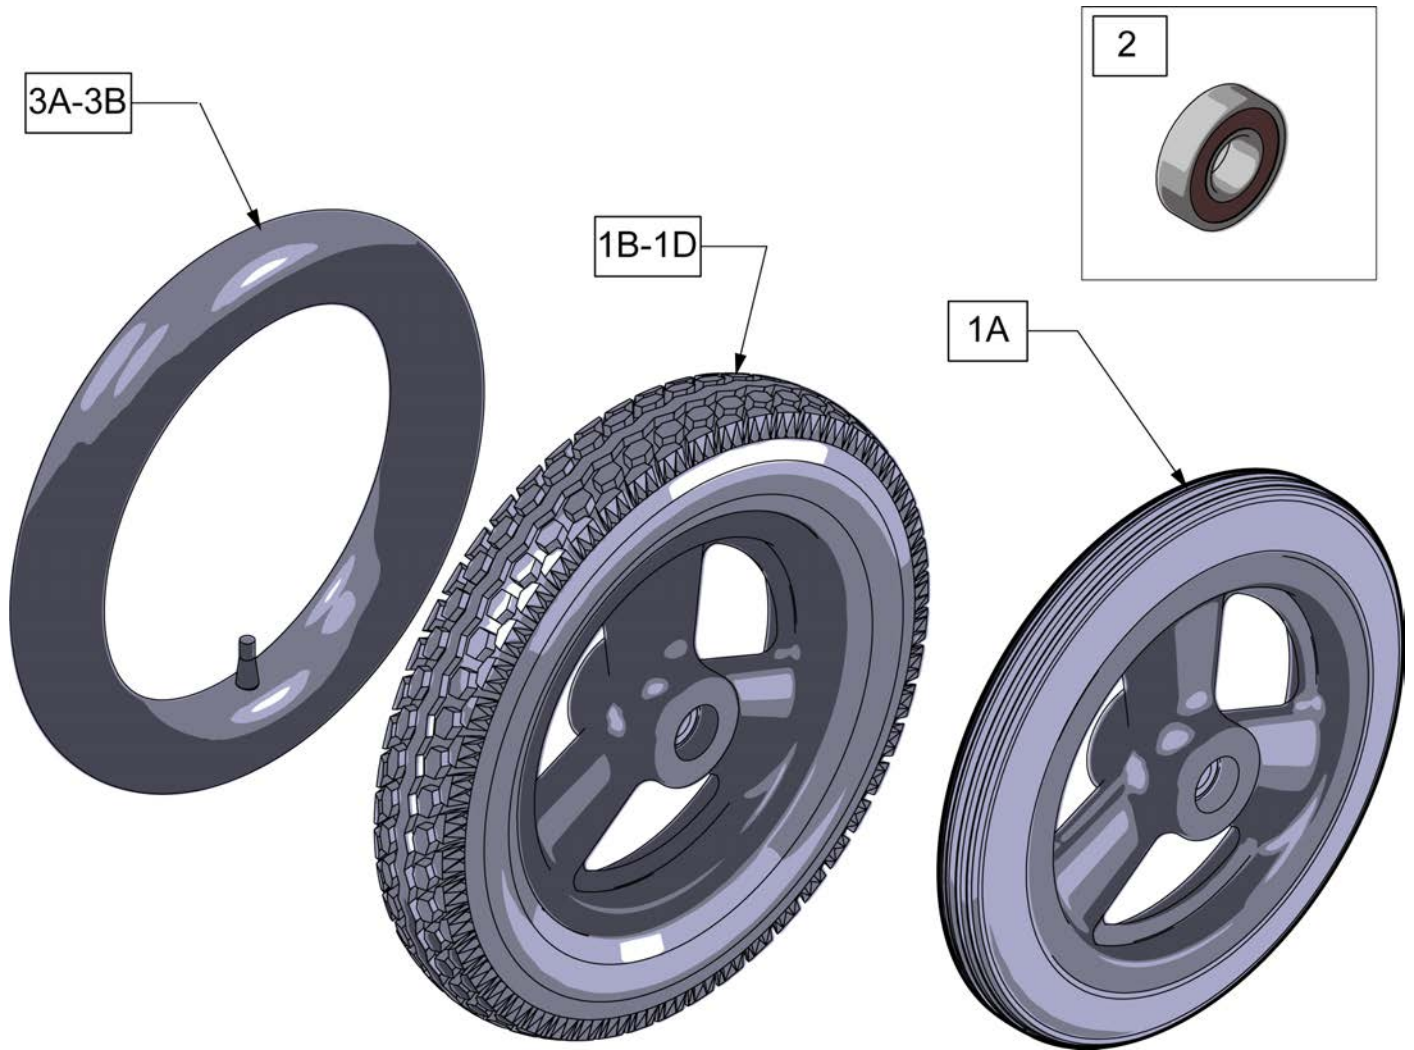

Pos.	Item Number	Description	Remarks
1A	101466	12 IN MAG POLY TIRE 3 SPOKE	
1B	101661	12" MAG PNEU 3 SPOKE	
1C	101662	12" MAG PNEU INSRT 3 SPK	
1D	384706	TIRE PNEU 12-1/2" X 2-1/4"	Tire only
2	349500	1 1/8 X 1/2 BEARING	
3A	384736	INNER TUBE 12-1/2" X 2-1/4"	
3B	102972-001	12 1/2 IN AIRLESS INSERT