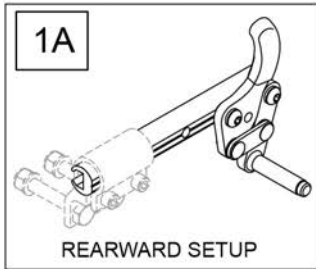

Pos.	Item Number	Description	Remarks
1A	104216-003	WHEEL LOCK PUSH R REV SHT	
1A	104216-004	WHEEL LOCK PUSH L REV SHT	
1B	104216-001	WHEEL LOCK PUSH R FWD SHT	
1B	104216-002	WHEEL LOCK PUSH L FWD SHT	
3	107348	SHCS 1/4-28 X 5/8 PL ROHS	
4	106985	HHCS 5/16-24 X 2 ROHS	
5	106938	NUT NYLOCK 5/16-24 ROHS	
6	106946	WASHER FLAT AN 5/16 ROHS	
2-6	119562	WHEEL LOCK CLAMP W/HARDWARE	TJ
7	104141	COVER CURVED WHEEL LOCK VINYL