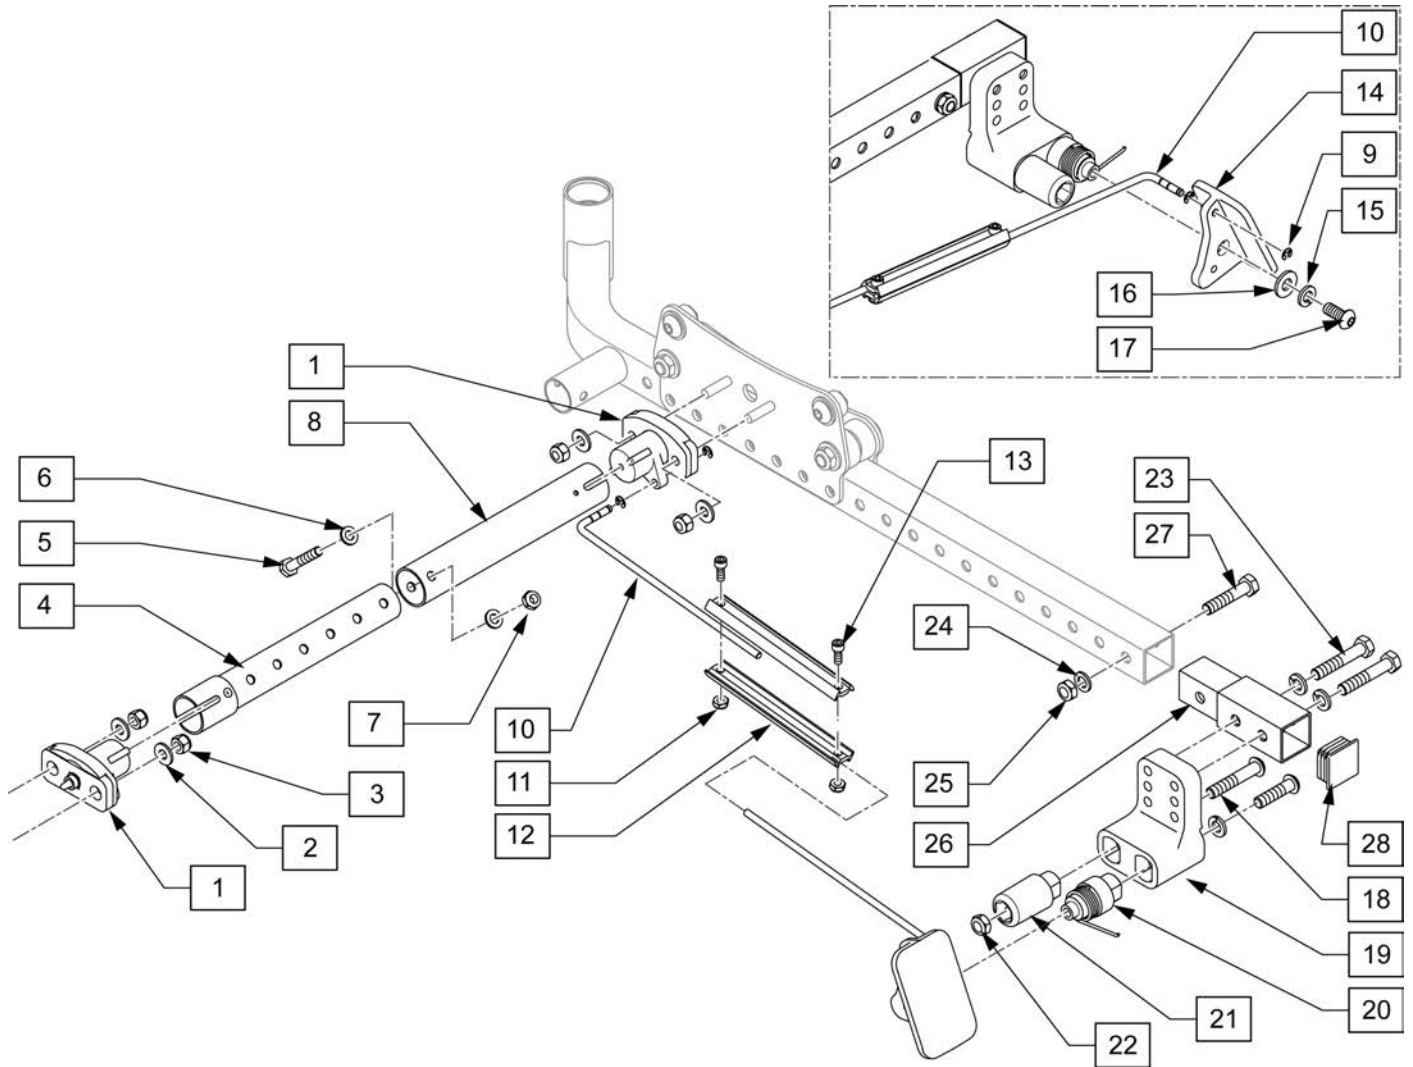

Pos.	Item Number	Description
2	106945	WASHER FLAT SAE 1/4 ROHS
3	106932	NUT NYLOCK 1/4-20 ROHS
4-8	107239	ROCKER TUBE ASSM 13 -18" 13 -18" WIDE
4-8	107240	ROCKER TUBE ASSM 15 -22" 15 -22" WIDE
9	106383	E-CLIP 3/16"
11	106931	NUT NYLOCK THIN 10-32 ROHS
13	107181	SHCS 10-32 X 1/2 ROHS
14	107165	PEDAL FOOT RELEASE
15	106951	WASHER SPLIT LOCK 5/16 ROHS
16	263109	5/16 FENDER WASHER SS 3/4" OD
17	106979	BHCS 5/16-18 X 3/4 ROHS
18	106982	BHCS 5/16-18 X 1-3/4 SHLD ROHS
20	106377	SHAFT PIVOT PEDAL
22	106937	NUT NYLOCK THIN 5/16-18 ROHS
23	118453	HHCS 5/16-24 X 1-3/4 ROHS
24	106946	WASHER FLAT AN 5/16 ROHS
25	106938	NUT NYLOCK 5/16-24 ROHS
27	106951	WASHER SPLIT LOCK 5/16 ROHS
28	117928	PLUG TUBE SQ 1-1/8"