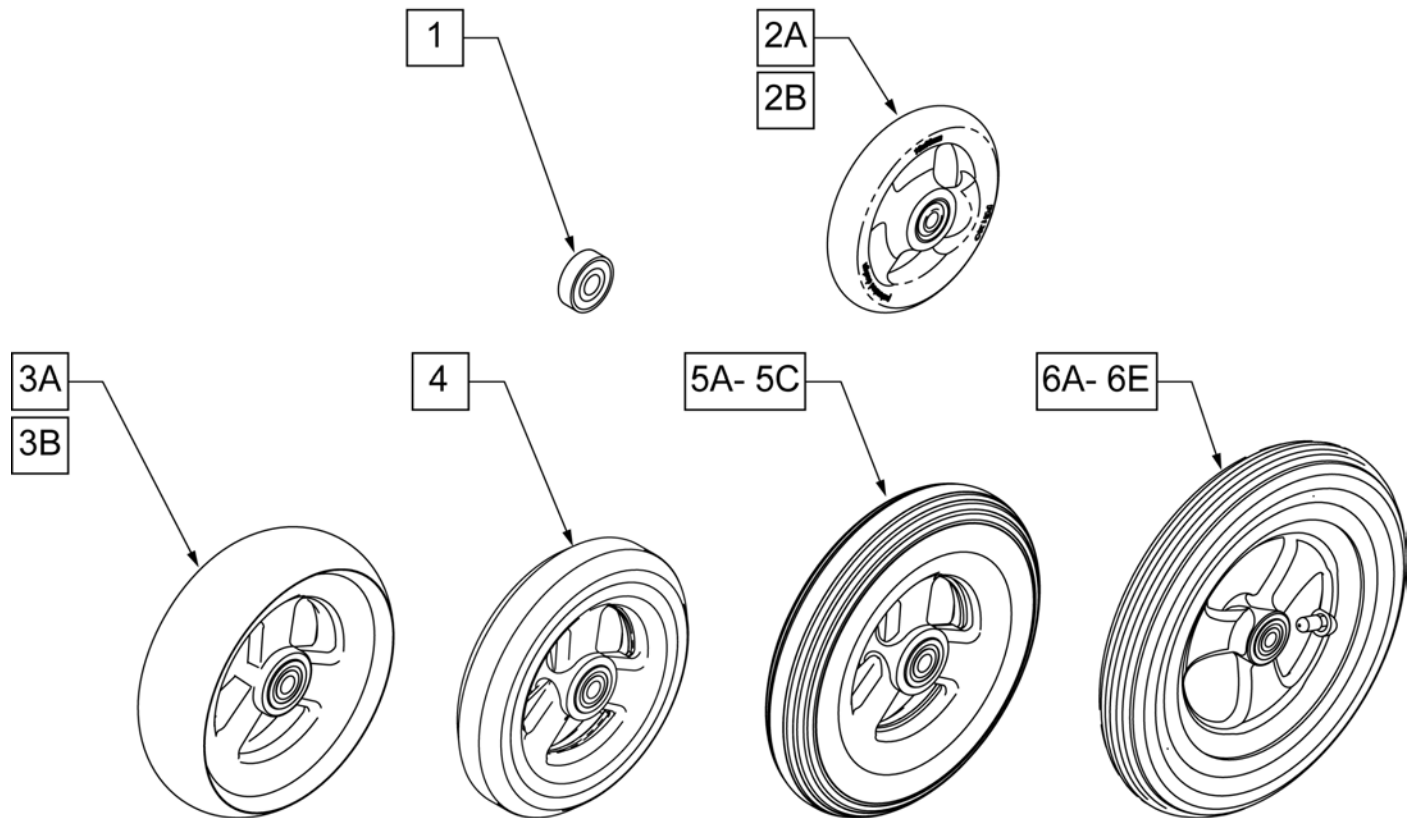

NOTE: 7" AND 8" CASTERS ARE NOT AVAILABLE ON THE Q2 LITE.

Pos.	Item Number	Description	Remarks
1	349502	7/8"x 5/16" BEARING	
2A	101957	4"X1-1/4 POLY 3 SPOKE CSTR	4" X 1.25 SEMI-PNEUMATIC
2B	101098	CASTER 4" PLASTIC/POLY W/BRG	4" LOW PROFILE POLY
3A	101259	5"X1-1/2" POLY 3 SPOKE CSTR	5" x 1.5" SEMI-PNEUMATIC
3B	101255	6"X1-1/2" POLY 3 SPOKE CSTR	6" x 1.5" SEMI-PNEUMATIC
4	101254	5" LOW POLY 3 SPOKE CASTER	5" LOW PROFILE POLY
5A	101256	6" SEMI PNEU 3 SPOKE CASTER	6" POLY
5B	101257	6" PNEUMATIC 3 SPOKE CASTER	6" PNEUMATIC
5C	383245	6" PNEUMATIC TIRE & TUBE	
6A	400212	CASTER 8" PNEU 3 SPK ASSM	8" PNEUMATIC
6B	400213	CASTER 8" POLY 3 SPK ASSM	8" POLY
6C	400214	CASTER 8" LOW POLY 3 SPK ASSM	7" x LOW PROFILE POLY
6D	383255	8" PNEUMATIC TIRE & TUBE	
6E	400215	CASTER 8" WIDE POLY 3 SPK ASSM	8" x 1.5" LOW POLY