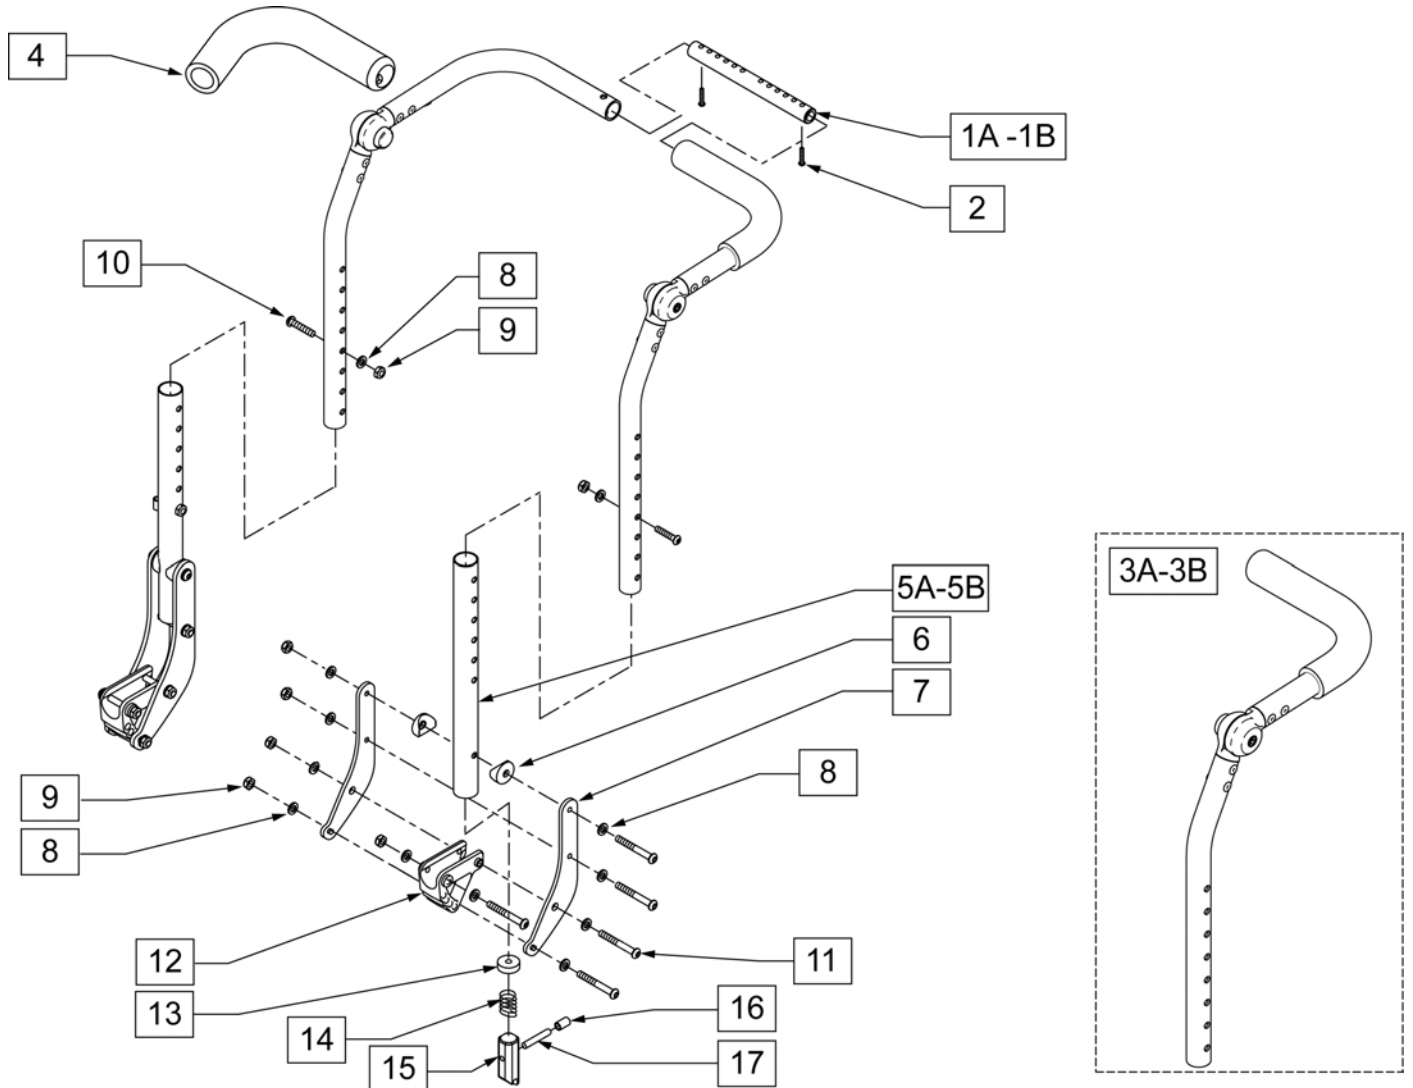

NOTE: ORDER CABLE ASSEMBLY SEPERATELY BASED ON "TILT HANDLE-CABLE ASSM FOR HEIGHT ADJ BACK" PAGE.

NOTE: ORDER HARDWARE FOR IRIS BACK BRACKETS BASED ON "BACK PLATE REPLACEMENT BOLT KIT" PAGE.

Pos.	Item Number	Description	Remarks
1A	521272	SHAFT GROWTH HANDLE SHORT	14" - 17" Wide
1B	521392	SHAFT GROWTH HANDLE LONG	18" - 20" Wide
2	106960	BHCS 1/4 -28 x 7/8 ROHS	
3A	110968-001	BACKREST UPPER HT ADJ R STD	RIGHT
3A	110969-001	BACKREST UPPER HT ADJ L STD	LEFT
3B	110968-002	BACKREST UPPER HT ADJ R EXT	RIGHT
3B	110969-002	BACKREST UPPER HT ADJ L EXT	LEFT
4	560638	FOAM GRIP .840 ID SHORT	
5A	520757	TUBE BACK FRAME LOWER	Std
5B	107171	TUBE BACK FRAME LOWER TALL	Tall
6	561004	1 SADDLE 1/4 HOLE	
7	050519	PLATE BACK PED