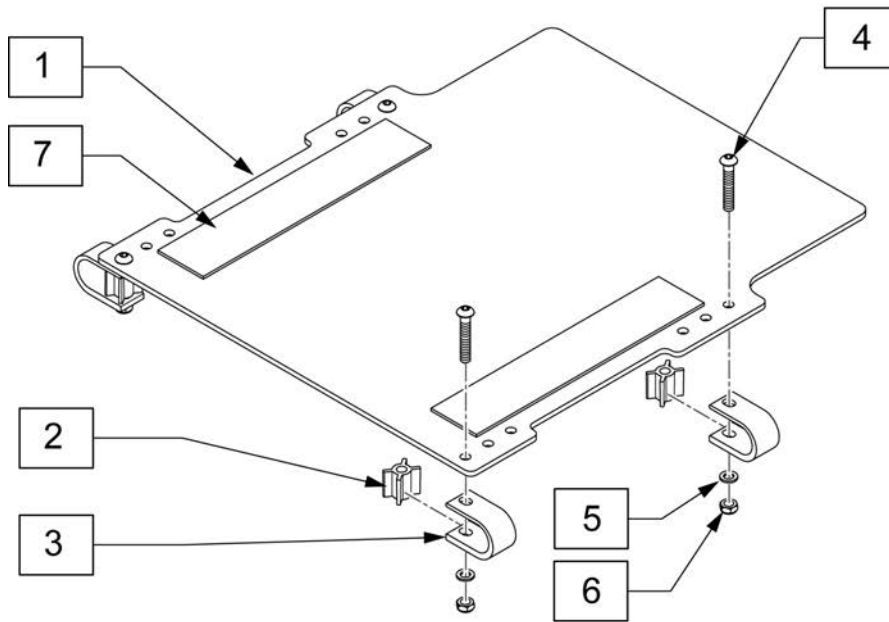

MEASURING GUIDE

PART NO.	DESCRIPTION	DIM A	DIM B
119531	SEAT PAN SHT 14W	13 3/4"	12 1/4"
119532	SEAT PAN SHT 15W	13 3/4"	13 1/2"
119533	SEAT PAN SHT 16W	13 3/4"	14 1/2"
119534	SEAT PAN SHT 17W	13 3/4"	15 1/2"
119535	SEAT PAN SHT 18W	13 3/4"	16 1/2"
119536	SEAT PAN SHT 19W	13 3/4"	17 1/2"
119537	SEAT PAN SHT 20W	13 3/4"	18 1/2"
119524	SEAT PAN LNG 14W	15 3/4"	12 1/2"
119525	SEAT PAN LNG 15W	15 3/4"	13 1/2"
119526	SEAT PAN LNG 16W	15 3/4"	14 1/2"
119527	SEAT PAN LNG 17W	15 3/4"	15 1/2"
119528	SEAT PAN LNG 18W	15 3/4"	16 1/2"
119529	SEAT PAN LNG 19W	15 3/4"	17 1/2"
119530	SEAT PAN LNG 20W	15 3/4"	18 1/2"

Pos.	Item Number	Description
1,7	119524	SEAT PAN W/VLCRO LNG 14W
1,7	119525	SEAT PAN W/VLCRO LNG 15W
1,7	119526	SEAT PAN W/VLCRO LNG 16W
1,7	119527	SEAT PAN W/VLCRO LNG 17W
1,7	119528	SEAT PAN W/VLCRO LNG 18W
1,7	119529	SEAT PAN W/VLCRO LNG 19W
1,7	119530	SEAT PAN W/VLCRO LNG 20W
1,7	119531	SEAT PAN W/VLCRO SHT 14W
1,7	119532	SEAT PAN W/VLCRO SHT 15W
1,7	119533	SEAT PAN W/VLCRO SHT 16W
1,7	119534	SEAT PAN W/VLCRO SHT 17W
1,7	119535	SEAT PAN W/VLCRO SHT 18W
1,7	119536	SEAT PAN W/VLCRO SHT 19W
1,7	119537	SEAT PAN W/VLCRO SHT 20W
2	560771	SPACER SEAT PAN
4	107031	BHCS 5/16-18 X 2 SHLD ROHS
5	106946	WASHER FLAT AN 5/16 ROHS
6	106937	NUT NYLOCK THIN 5/16-18 ROHS
2-6	119523	SEAT PAN CLAMP KIT