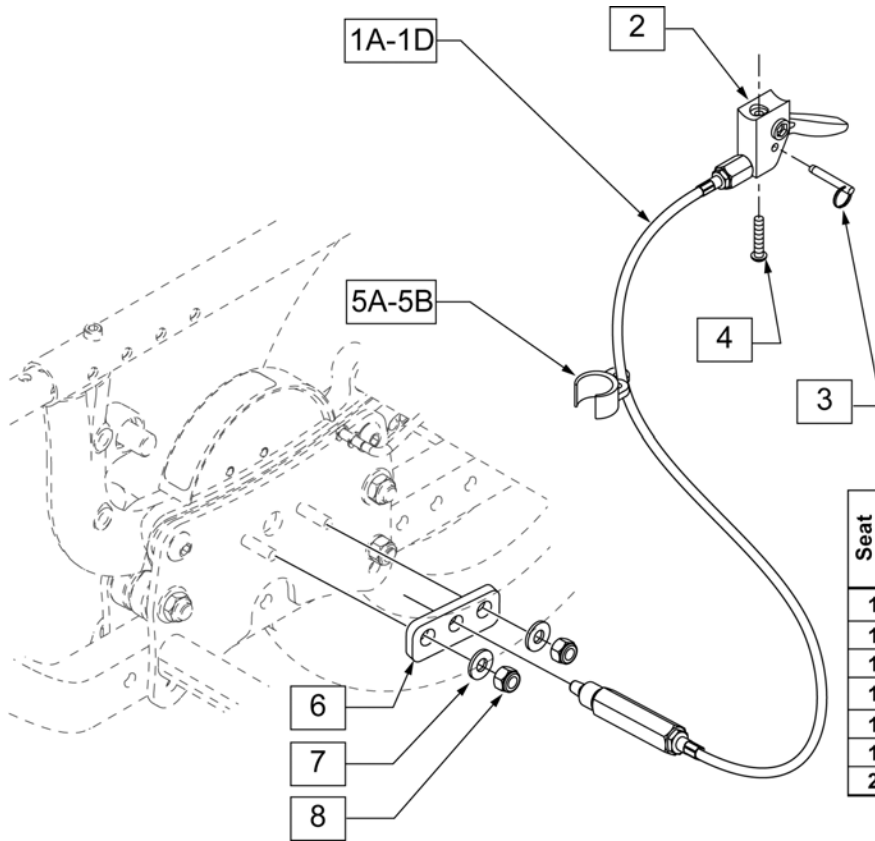

NOTE: FITS QUICKIE IRIS CHAIRS W/ SERIAL NUMBERS PREFIX IRS OR IRSE ONLY.

QUICKIE SR45
TILT CABLE REFERENCE GUIDE

Seat Width	Backrest Type									
	Fixed Height			Height Adjustable			Recline			
	Low	Med	Tall	Standard	Tall	Med	Tall			
14	Short	Medium	Long	Long		XL				
15										
16										
17							XL			
18								2XL		Medium
19							2XL		3XL	Long
20										

Pos.	Item Number	Description	Remarks
2,3	580109	PLUNGER PIN LEVER ASSM	
4	281120	10/32 x 5/8 PAN HD PHIL	
5A	108134	CLIP CABLE 1" (10)	Pack of 10 - used on lower backrest tube
5B	108135	CLIP CABLE 7/8" (10)	Pack of 10 - used on upper backrest tube
6	500698	PLATE PLUNGER ROLLER	
7	106945	WASHER FLAT SAE 1/4 ROHS	
8	106932	NUT NYLOCK 1/4 -20 ROHS	
1A-8	108269	HGT ADJ MNT CABLE ASM LNG	57" LONG (LONG)
1B-8	108270	HGT ADJ MNT CABLE ASM XL	60" LONG (X-LONG)
1C-8	108271	HGT ADJ MNT CABLE ASM 2XL	63" LONG (2XL-LONG)
1D-8	108272	HGT ADJ MNT CABLE ASM 3XL	66" LONG (3XL-LONG)