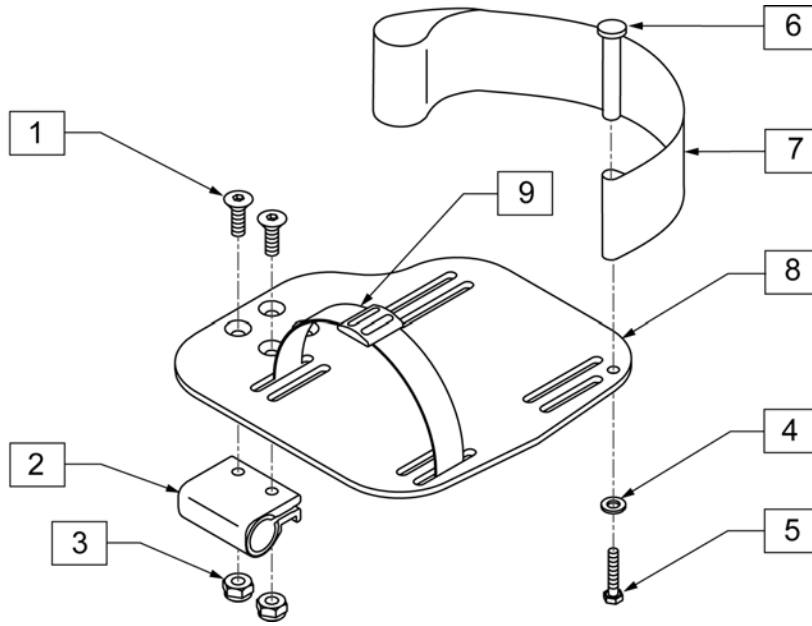

MEASURING GUIDE

CHAIR WIDTH	"A"	"B"
10" - 11"	3 1/2"	7 1/4"
12" - 13"	4 1/2"	7 3/4"
14" - 15"	5 1/2"	7 3/4"
16" - 17"	6 1/2"	7 3/4"
18" - 20"	7 1/2"	7 3/4"

Pos.	Item Number	Description	Remarks
1	106978	FHCS 1/4-28 X 7/8 ROHS	
2	550350	3/4" CLAMP ADJ FOOTPLATE	
3	106935	NUT NYLOCK THIN 1/4-28 ROHS	
4	107383	WASHER FLAT M6 ROHS	
5	102268-001	HHCS M6 X 1 X 25 INORGANIC	
6	561040	HEEL LOOP PEG	
7	104380-001	ADJ FOOTREST STRAP 14W	
7	104380-002	ADJ FOOTREST STRAP 15-16W	
7	104380-003	ADJ FOOTREST STRAP 17-18W	
7	104380-004	ADJ FOOTREST STRAP 19-20W	
8	500656	ADULT ANGL ADJ F/PLT 10/11	RIGHT
8	500657	ADULT ANGL ADJ F/PLT 10/11	LEFT
8	500658	ADULT ANGL ADJ F/PLT 12/13	RIGHT
8	500659	ADULT ANGL ADJ F/PLT 12/13	LEFT
8	500660	ADULT ANGL ADJ F/PLT 14/15	RIGHT
8	500661	ADULT ANGL ADJ F/PLT 14/15	LEFT
8	500662	ADULT ANGL ADJ F/PLT 16/17	RIGHT
8	500663	ADULT ANGL ADJ F/PLT 16/17	LEFT
8	500664	ADULT ANGL ADJ F/PLT 18-20	RIGHT
8	500665	ADULT ANGL ADJ F/PLT 18-20	LEFT
9	740260	TOE-ANKLE STRAP ADJ ADULT FOOTPLATE