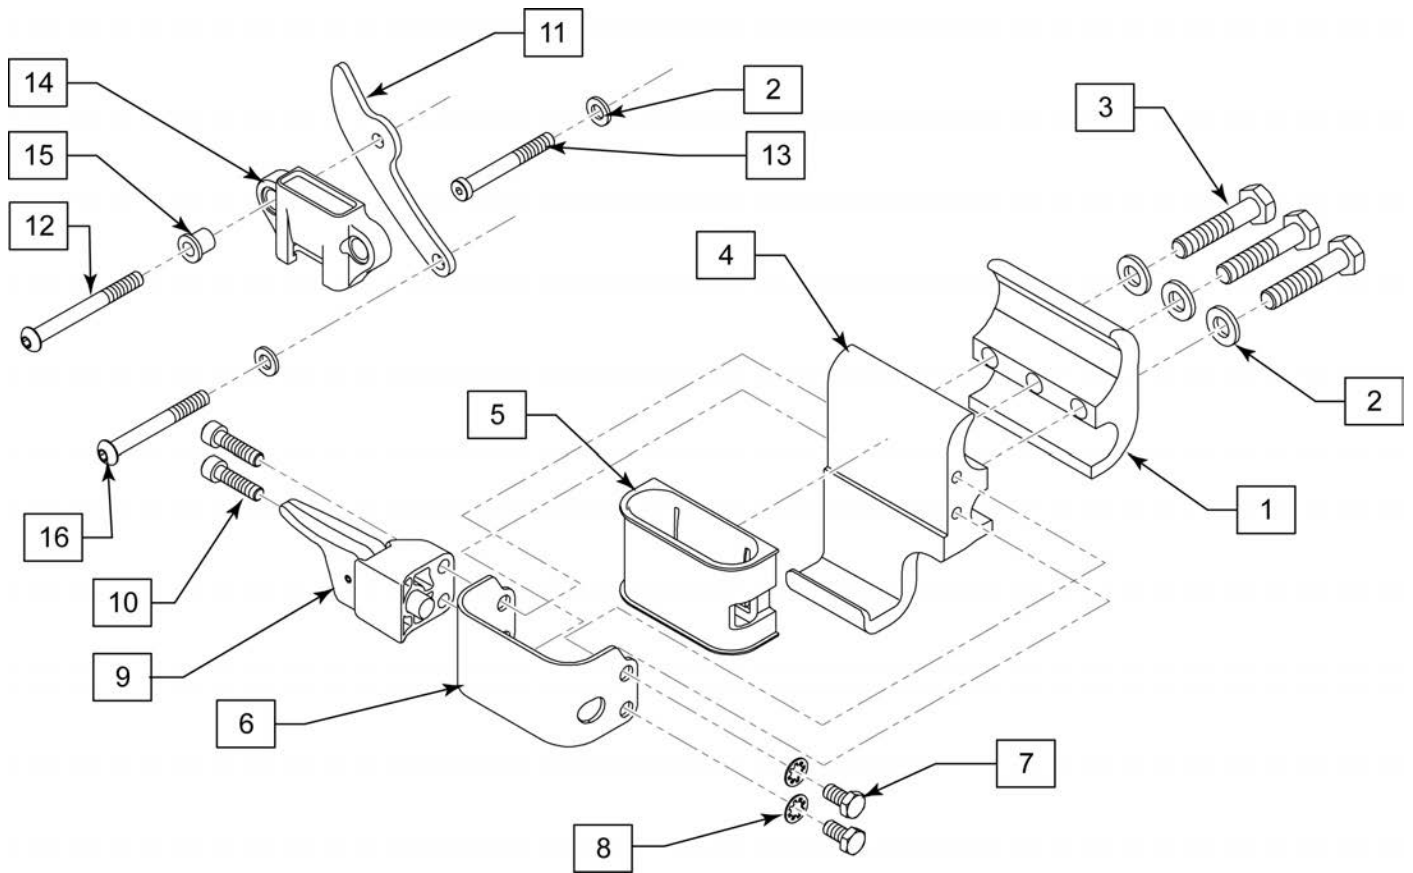

Pos.	Item Number	Description	Remarks
2	106943	WASHER FLAT AN 1/4 ROHS	
3	106970	HHCS 1/4-28 X 1-1/4 ROHS	
7	106953	HHCS #10-32 X 3/8 PL ROHS	
8	267340	#10 WAHSER INT LOCK ZN	
10	106956	SHCS #10-32 X 3/4 ROHS	
12	106967	BHCS 1/4-28 X 2-1/2 SHLDR ROHS	
13	118088	SHCS LOW HD 1/4-28 X 2 ROHS	
15	117975	BUSHING RECEIVER REAR DPA	
16	106966	BHCS 1/4-28 X 2-1/4 SHLDR ROHS	
3-10	117982	RECEIVER FRONT DPA R	Right
3-10	117983	RECEIVER FRONT DPA L	Left
1-10	119482	DP NO-TRANS ARM RECVR FRNT L	Left
1-10	119483	DP NO-TRANS ARM RECVR FRNT R	Right
2,11-16	119497	FLIP BACK ARM RECIVER REAR	
9-10	119519	PLUNGER KIT