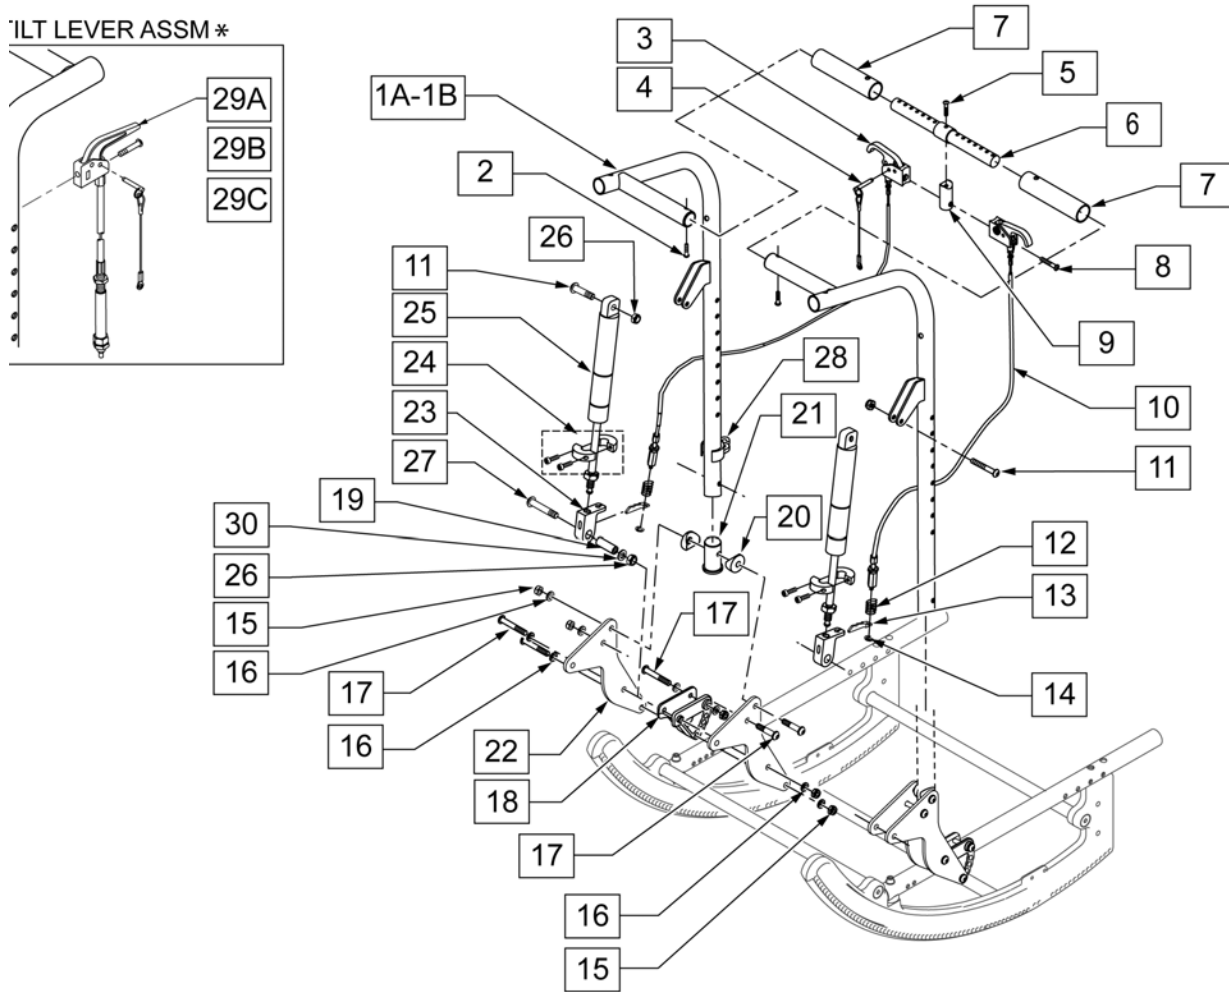

NOTE: FITS CHAIRS W/ SN PREFIX IRS OR ISE AND ONLY FOR CHAIRS WITH 40 DEGREE TILT RANGE.

NOTE: FOR TILT CABLES AND TRIGGERS, PLEASE REFER TO "TILT HANDLE & CABLE" PARTS PAGES

TILT LEVER ASSM *

Pos.	Item Number	Description	Remarks
1A	105869-001	WELDMOUNT WIDTH ADJ RECLINING BACK -MED	RIGHT
1A	105870-001	WELDMOUNT WIDTH ADJ RECLINING BACK -MED	LEFT
1B	105869-002	WELDMOUNT WIDTH ADJ RECLINING BACK -TALL	RIGHT
1B	105870-002	WELDMOUNT WIDTH ADJ RECLINING BACK -TALL	LEFT
2	106960	BHCS 1/4 -28 x 7/8 ROHS	
3,4	580111	CYLINDER LOCK LEVER ASSM RECLINER	RECLINE HANDLE
4	349021	TRIGGER RELEASE PIN TS/QT/P5	
5	106981	5/16 -18 x 1 1/2 BH C/S	
6	507310	ADJUSTABLE BAR RELCINING BACK	
7	560664	FOAM GRIP RECLINING BACK QTS