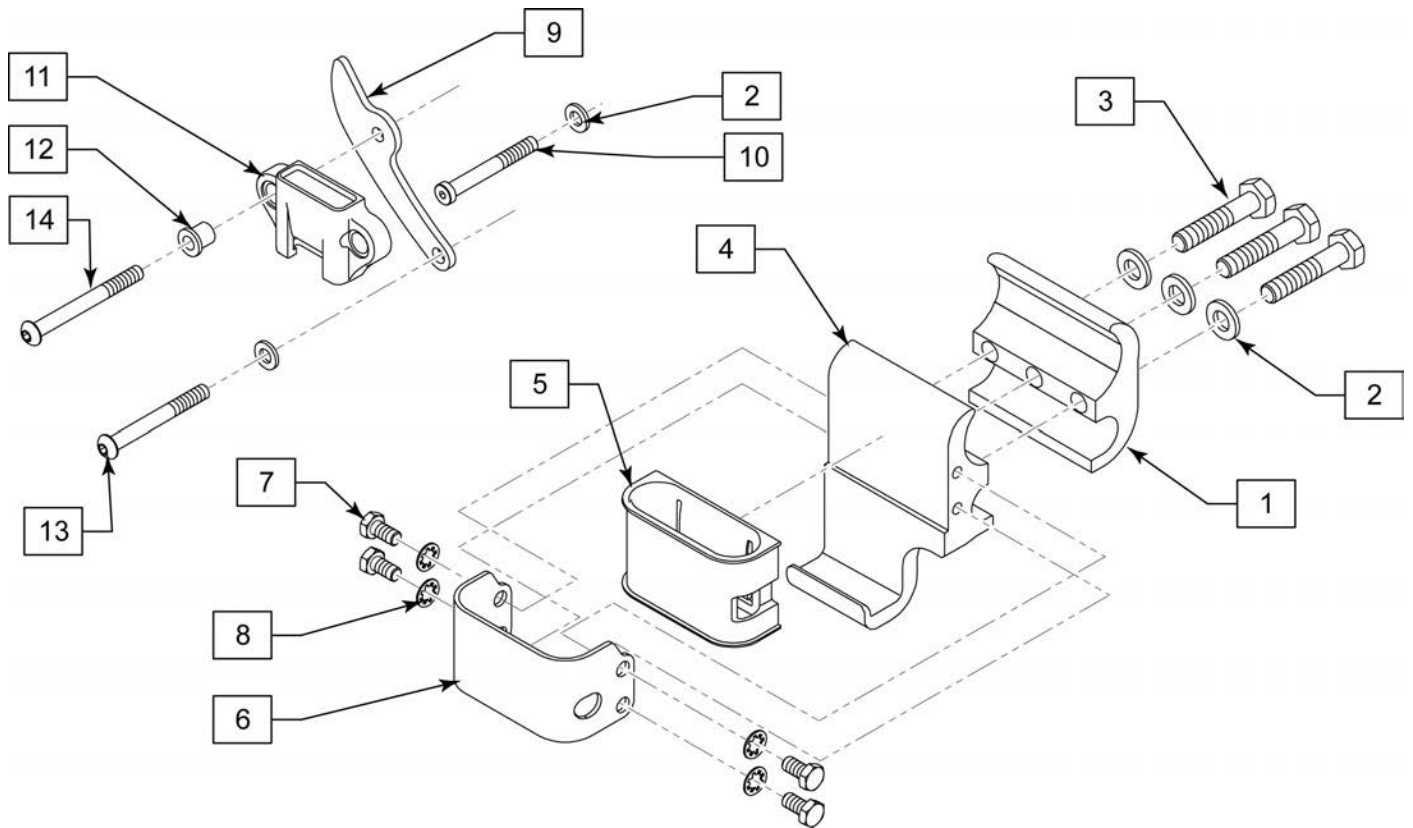

Pos.	Item Number	Description	Remarks
2	106943	WASHER FLAT AN 1/4 ROHS	
3	106970	HHCS 1/4-28 X 1-1/4 ROHS	
7	106953	HHCS #10-32 X 3/8 PL ROHS	
8	267340	#10 WAHSER INT LOCK ZN	
10	118088	SHCS LOW HD 1/4-28 X 2 ROHS	
13	106966	BHCS 1/4-28 X 2-1/4 SHLDR ROHS	
14	106967	BHCS 1/4-28 X 2-1/2 SHLDR ROHS	
4-8	117982	RECEIVER FRONT DPA R	Right
4-8	117983	RECEIVER FRONT DPA L	Left
1-8	119484	DP TRANS ARMREST RECVR FRNT L	Left
1-8	119485	DP TRANS ARMREST RECVR FRNT R	Right
2,9-14	119497	FLIP BACK ARM RECIVER REAR