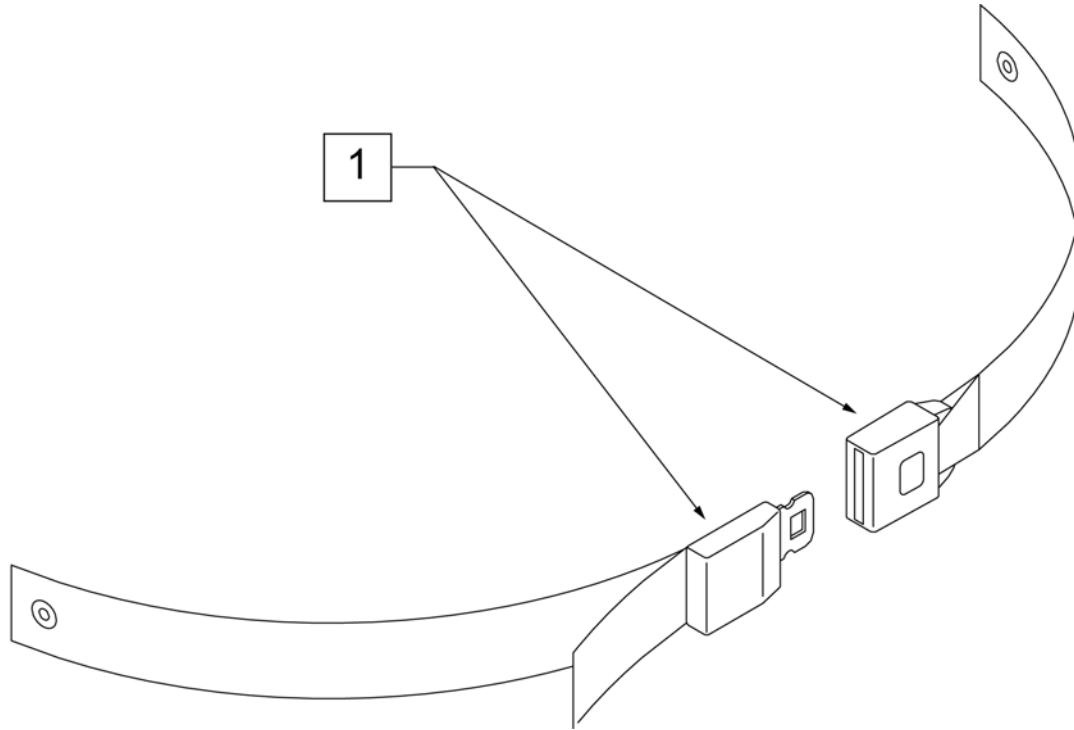

Pos.	Item Number	Description	Remarks
1	750276	1 1/2" POSITION BELT	AUTOSTYLE-64" Max length of belt.