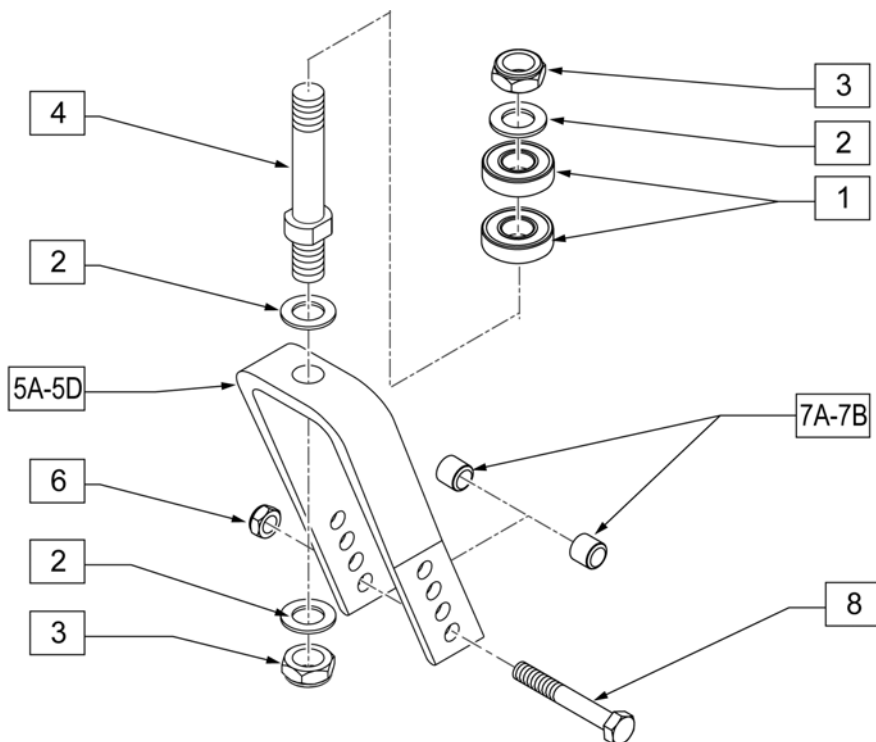

Pos.	Item Number	Description	Remarks
1	349500	1 1/8 x 1/2 BEARING	
2	106949	WASHER FLAT AN 1/2 ROHS	
3	106940	NUT NYLOCK THIN 1/2-20 ROHS	
4	481063	CASTER STEM STD	
6	106939	NUT NYLOCK THIN 5/16 -24 ROHS	
7A	481113	SPACER 5/16 x 0.380	Used w/ 3", 6" & 7" forks
7B	106946	WASHER FLAT AN 5/16 ROHS	Used w/ 8" fork
8	106987	HHCS 5/16 -24 x 2 1/2 ROHS	
2-5A,6,7A,8	119478	CASTER FORK AND STEM 3"	
2-5B,6,7A,8	119479	CASTER FORK AND STEM 6"	
2-5C,6,7A,8	119480	CASTER FORK AND STEM 7"	
2-5D,6,7B,8	119481	CASTER FORK AND STEM 8" X 2"	
2-5B,6,7A,8	109335	FORK CSTR 5 1/4" REG STEM