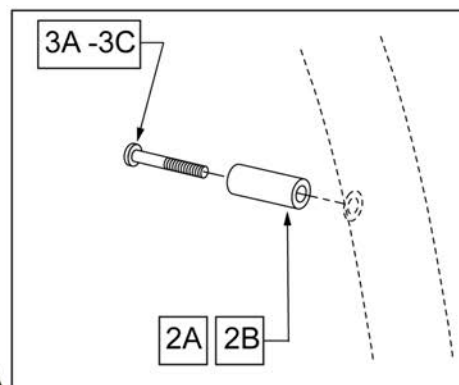

Pos.	Item Number	Description	Remarks
>>>>>	>>>>>>>>>>	LITE SPOKE	>>>>>
1	107172	HANDRIM 20	20" LITE SPOKE
1	107173	HANDRIM 22	22" (501) LITE SPOKE
1	107174	HANDRIM 24	24" (540) LITE SPOKE
1	107175	HANDRIM 25	25" (559) LITE SPOKE
1	107176	HANDRIM 26	26" (590) LITE SPOKE
2A	107267	HAND RIM SPACER REG THIN	LITE SPOKE
3A	108256	M5 X 0.8 X 40 PHIL BLK ROHS	LITE SPOKE
>>>>>	>>>>>>>>>>	SPOKE	>>>>>
1,2B,3B	425931	20" HR 6SMT W/HDWR	20" SPOKE
1,2B,3B	425941	22" HR 6SMT W/HDWR	22" (501) SPOKE
1,2B,3B	426000	24" HR 6SMT W/ HDWR	24" (540) SPOKE
2B	561036	HANDRIM SPACER (REG)	SPOKE
3B	281170	10-32 X 1 5/8 PAN PHIL SS	SPOKE
>>>>>	>>>>>>>>>>	MAG	>>>>>
1,3C	425934	20" HR 6SMT 6MAG W/HDWR	20" MAG
1,3C	425951	22" HR 6SMT 6MAG W/HDWR	22" (501) MAG
1,3C	426009	24" HR 6SMT 6MAG W/HDWR	24" (540) MAG
3C	281175	10-32 X 2 1/8 PAN PHIL SS	MAG