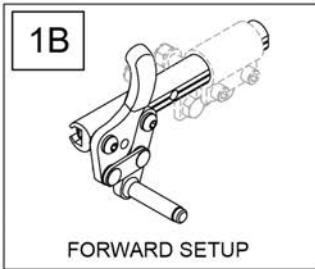

Pos.	Item Number	Description	Remarks
1A	104216-003	WHEEL LOCK PUSH R REV SHT	
1A	104216-004	WHEEL LOCK PUSH L REV SHT	
1B	104216-001	WHEEL LOCK PUSH R FWD SHT	
1B	104216-002	WHEEL LOCK PUSH L FWD SHT	
3	107348	SHCS 1/4-28 X 5/8 PL ROHS	
4	106985	HHCS 5/16-24 X 2 ROHS	
5	106938	NUT NYLOCK 5/16-24 ROHS	
6	106946	WASHER FLAT AN 5/16 ROHS	
2-6	119562	WHEEL LOCK CLAMP W/HARDWARE	TJ
7	104141	COVER CURVED WHEEL LOCK VINYL