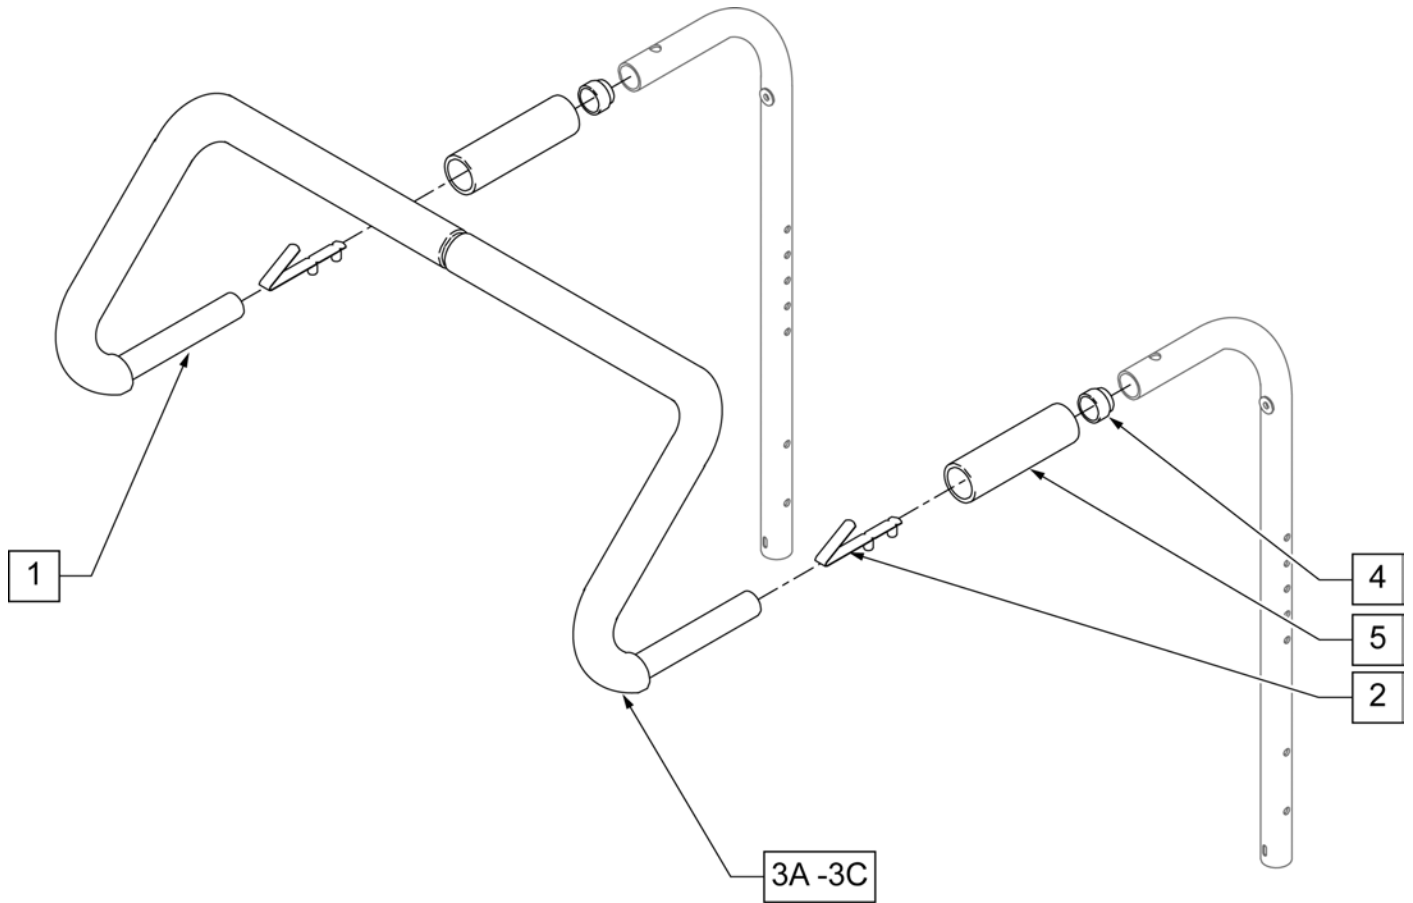

Pos.	Item Number	Description	Remarks
2	301108	5/16 SNAP BUTTON DUAL ONE SIDE	
3A	560615	STROLLER EXTENSION GRIP 10 -13"	10 -13" WIDE
3B	560616	STROLLER EXTENSION GRIP 14 -17"	14 -17" WIDE
3C	560617	STROLLER EXTENSION GRIP 18 -20"	18 -20" WIDE
4	117947	BUSHING REM STROLLER	
5	920023	QUICKIE GRIP 1 W/ HOLE	
1, 2, 3B	842054	STROLLER EXTENSION ASSM 14"	
1, 2, 3B	842055	STROLLER EXTENSION ASSM 15"	
1, 2, 3B	842056	STROLLER EXTENSION ASSM 16"	
1, 2, 3B	842057	STROLLER EXTENSION ASSM 17"	
1, 2, 3C	842058	STROLLER EXTENSION ASSM 18"	
1, 2, 3C	842059	STROLLER EXTENSION ASSM 19	
1, 2, 3C	842063	STROLLER EXTENSION ASSM 20