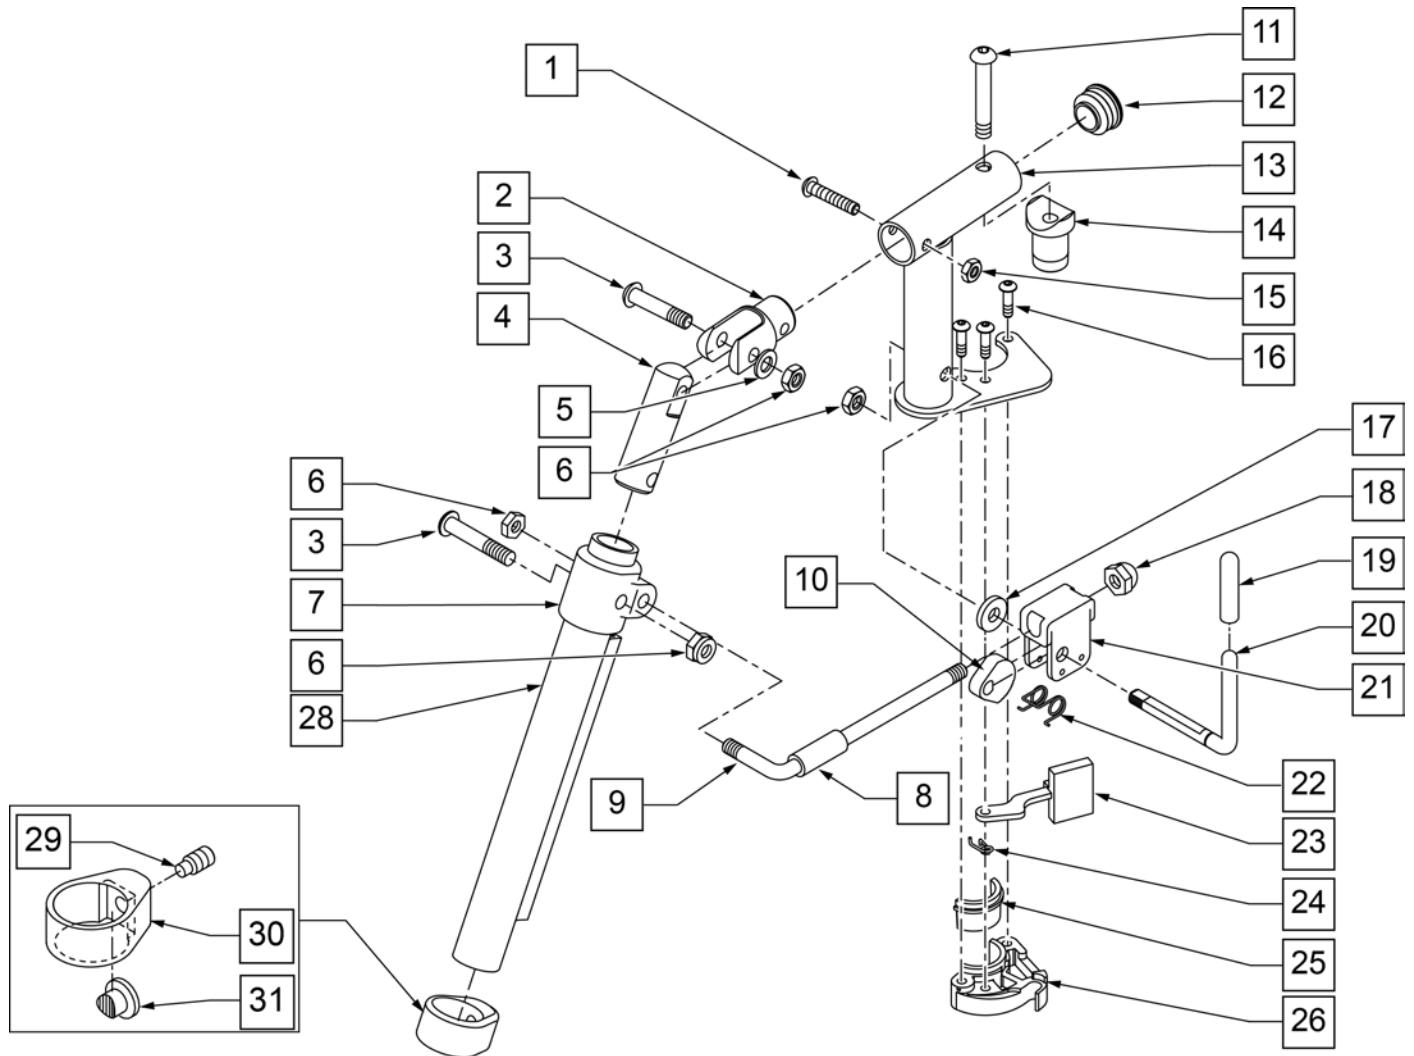

Note: For complete assembly order 881422, 881423, 118060S (2 ea), 106823 (2 ea), 104166 (2 ea) & 104171 (2 ea).

Pos.	Item Number	Description	Remarks
1	106961	1/4-28 X 1 1/4 BH C/S	
2	505281	ELR CLEVIS	
3	107037	BHCS 5/16-24 X 1-1/2 SHLD ROHS	
4	540252	ELR PIVOT PRS	
5	106946	WASHER FLAT AN 5/16 ROHS	
6	106939	NUT NYLOCK THIN 5/16-24 ROHS	
7	560420	ELR UPPER PIVOT PLST	
8	560784	ELR ADJUSTMENT STOP	
9	481117	ELR LOCK ROD	
10	481119	ELR CAM LOCKING POWDERED METAL	
11	106983	BHCS 5/16-18 X 2 SHLDR ROHS	
12	561062	1" INSERT PLUG .065 RIBS	
14	561197	PLASTIC PIVOT SADDLE	
15	106935	NUT NYLOCK THIN 1/4-28 ROHS	
16	107035	BHCS 10-24 X .725 PL ROHS