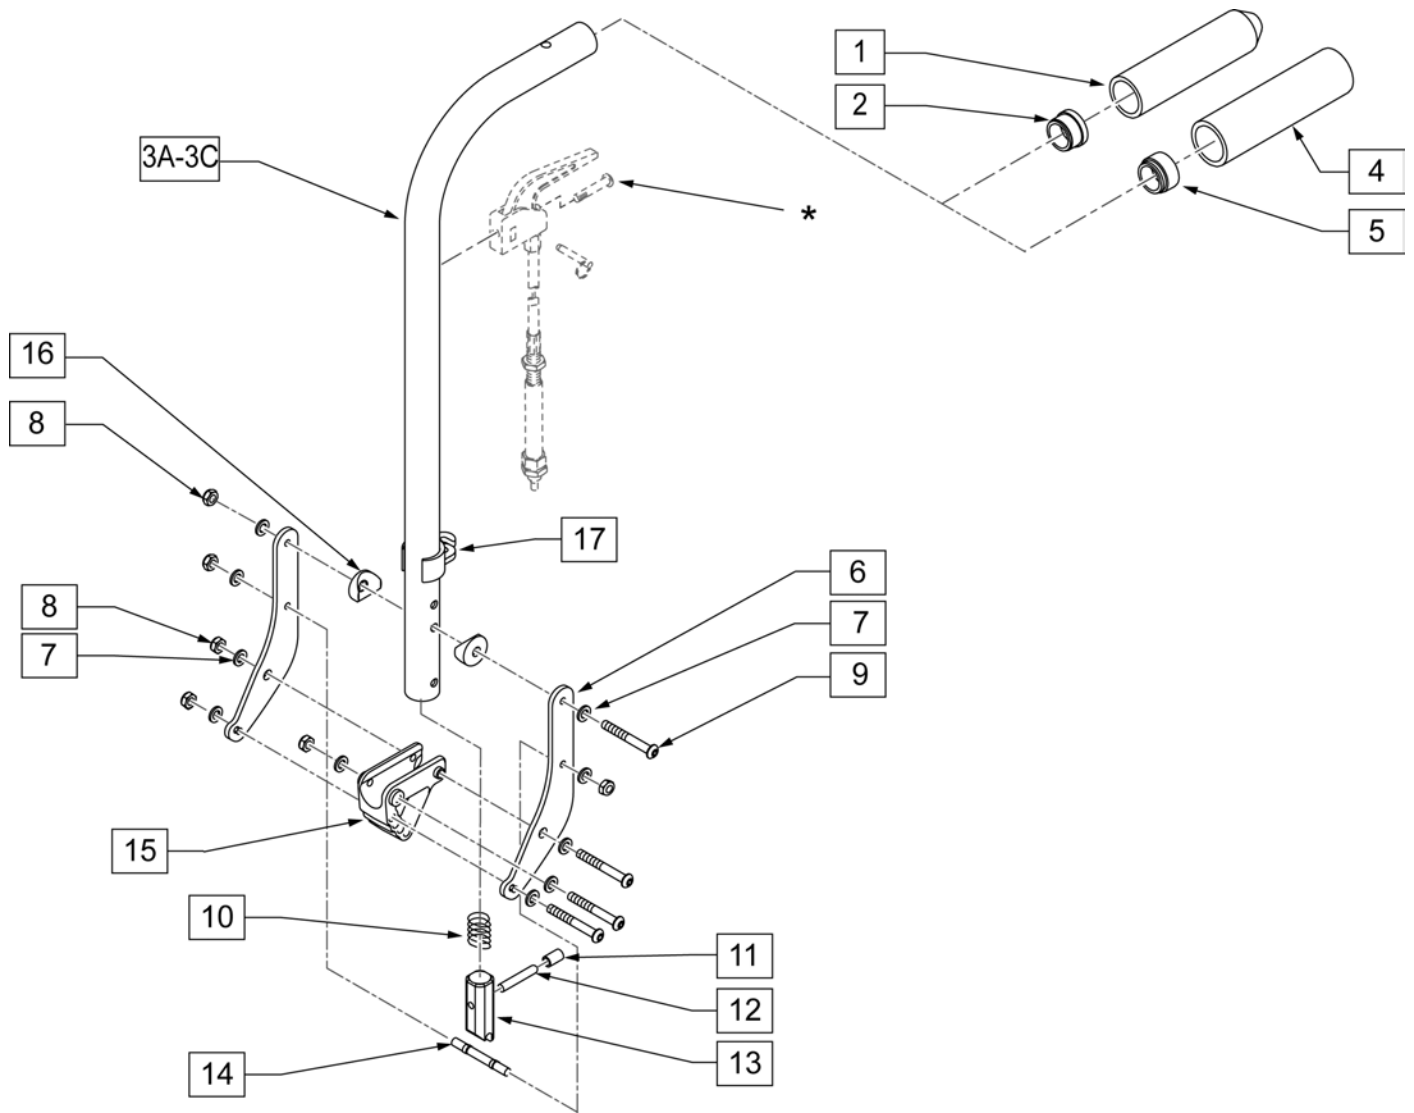

NOTE: For Tilt Cables and Triggers, please refer to "Tilt Handle & Cable.." parts manual pages.

Pos.	Item Number	Description	Remarks
1	920027	QUICKIE GRIP 1" W/INSTR SHEET	
2	561002	1" INSERT PLUG .083	
4	920023	QUICKIE GRIP 1" W/ HOLE W/ INSTRUCTIONS	USED W/ REMOVABLE STROLLER HANDLE EXT.
5	117947	BUSHING REM STROLLER	USED W/ REMOVABLE STROLLER HANDLE EXT.
6	050519	BACK PLATE PED	
7	106943	WASHER FLAT AN 1/4 ROHS	
8	106935	NUT NYLOCK THIN 1/4 -28 ROHS	
9	106965	BHCS 1/4 -28 x 2 SHLDR ROHS	
10	321110	S/A LATCH SPRING	
11	560502	ANTI-TIP LEVER COVER	
12	481084	BACK REL PIN Z2/QT/EX	
13	560173	S-A LATCH .885 OD	
14	481042	BACK REL STOP PIN QTS	
15	560517	BLOCK ANGLE BACKREST MOUNT