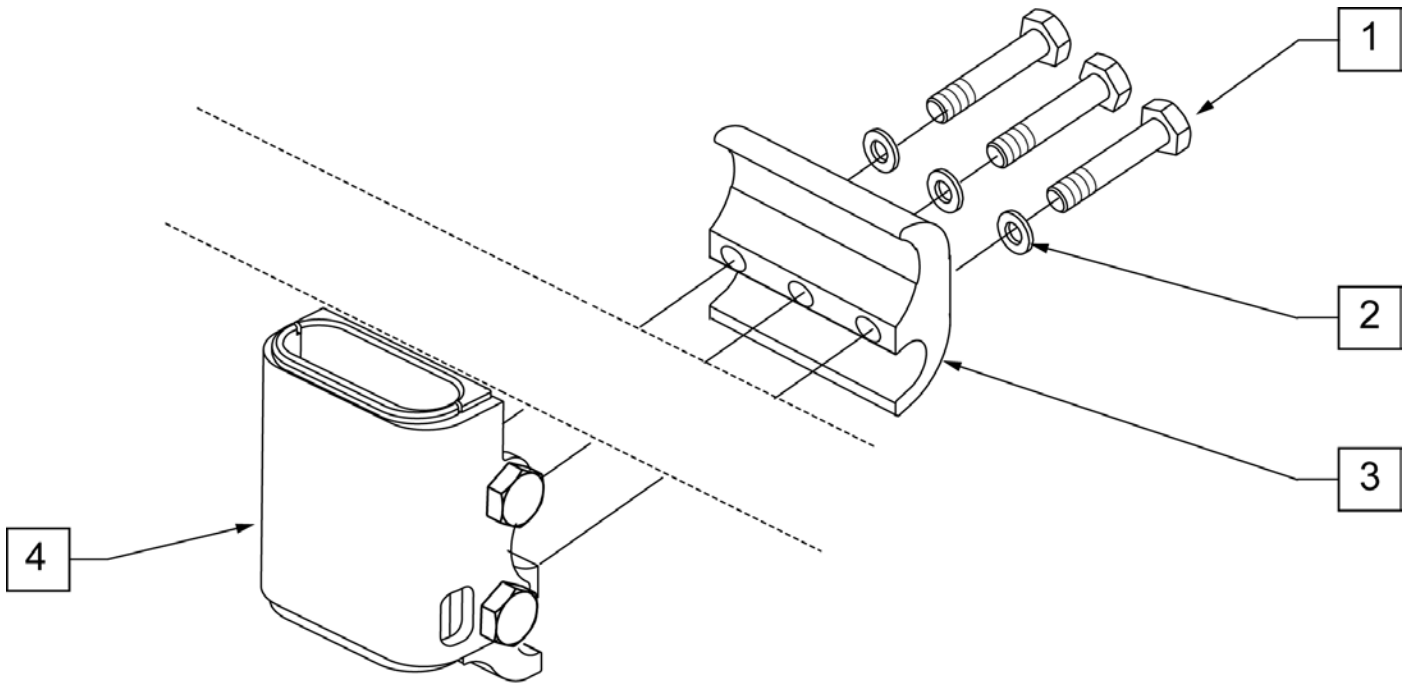

STANDARD
RECEIVER

Pos.	Item Number	Description
1	106970	HHCS 1/4 -28 x 1 1/4 ROHS
2	106943	WASHER FLAT AN 1/4 ROHS
3	111405	CLAMP ARMREST INNER
4	112422	RECEIVER ARMREST STANDARD
1-4	118457	RECEIVER ARMREST STANDARD ASSM

NOTE: CLAMP MOUNTS TO 1" TUBING.

NOTE: USED ON ZIPPIE IRIS CHAIRS W/ S/N PREFIX ZRS & ZRSE.