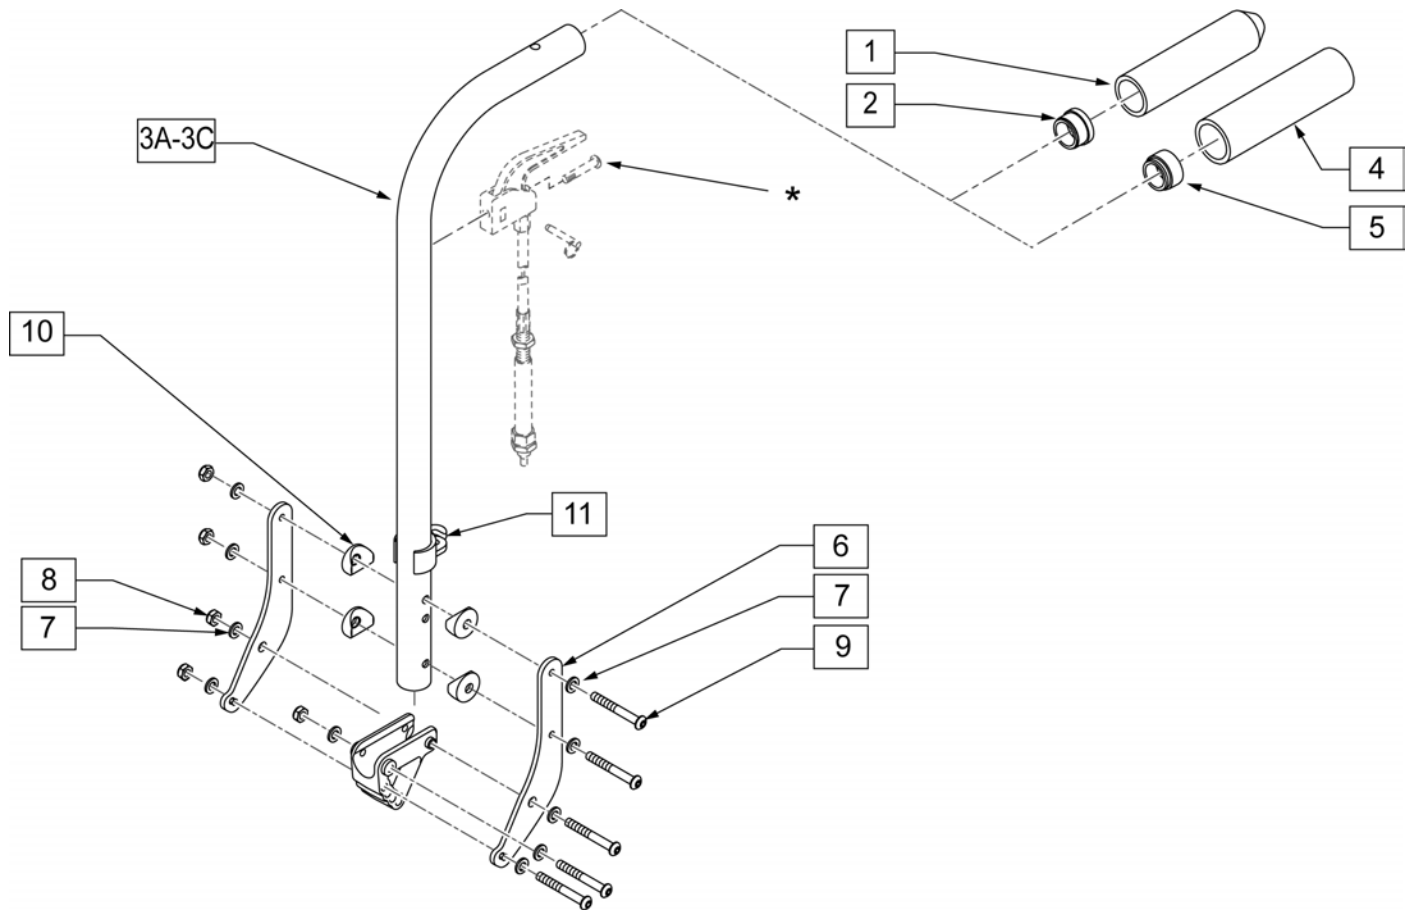

NOTE: For Tilt Cables and Triggers, please refer to "Tilt Handle & Cable.." parts manual pages.

Pos.	Item Number	Description	Remarks
1	920027	QUICKIE GRIP 1" W/INSTR SHEET	
2	561002	1" INSERT PLUG .083	
4	920023	QUICKIE GRIP 1" W/ HOLE W/ INSTRUCTIONS	USED W/ REMOVABLE STROLLER HANDLE EXT.
5	117947	BUSHING REM STROLLER	USED W/ REMOVABLE STROLLER HANDLE EXT.
6	050519	BACK PLATE PED	
7	106943	WASHER FLAT AN 1/4 ROHS	
8	106935	NUT NYLOCK THIN 1/4 -28 ROHS	
9	106965	BHCS 1/4 -28 x 2 SHLDR ROHS	
10	561004	1" SADDLE 1/4 HOLE	
11	108134	CLIP CABLE 1"	PACK OF 10
12	560517	BLOCK ANGLE BACKREST MOUNT	
3A-12	117937-001	BACK CANE ASSY STRL FXD R LOW	
3B-12	117937-002	BACK CANE ASSY STRL FXD R MED	
3C-12	117937-003	BACK CANE ASSY STRL FXD R TLL	
3A-12	117938-001	BACK CANE ASSY STRL FXD L LOW	
3B-12	117938-002	BACK CANE ASSY STRL FXD L MED	
3C-12	117938-003	BACK CANE ASSY STRL FXD L TLL	
1-3A,6-12	117933-001	BACK CANE ASSY FXD R LOW	
1-3B,6-12	117933-002	BACK CANE ASSY FXD R MED	
1-3C,6-12	117933-003	BACK CANE ASSY FXD R TLL