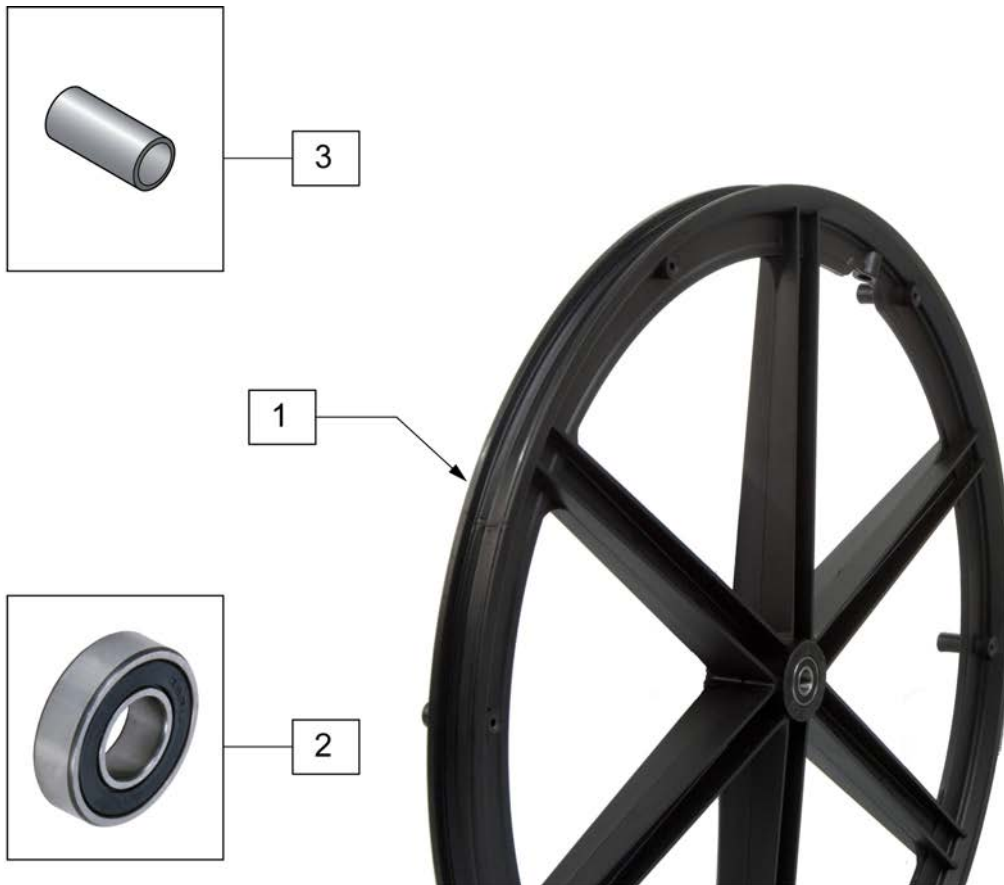

NOTE: THIS WHEEL UTILIZES SCREW MOUNT HANDRIMS - THE HANDRIM HAS A THREADED HOLE THAT MOUNTS THE HANDRIM TO THE WHEEL THROUGH A SPACER AND FASTNER.

NOTE: THIS WHEEL UTILIZES SCREW MOUNT HANDRIMS - THE HANDRIM HAS A THREADED HOLE THAT MOUNTS THE HANDRIM TO THE WHEEL THROUGH A SPACER AND FASTNER.

NOTE: IF MAG WHEEL ASSEMBLY WAS ORDER WITH OUT HANDRIM AND A HANDRIM IS ADDED TO THE WHEEL QTY 6 OF 561037 AND 281175 MUST BE ORDERED TO PROPERLY MOUNT THE HANDRIM.

Pos.	Item Number	Description	Remarks
1-3	401094	20" MAG W/BRNG 6 SPOKE	20"
1-3	401093	22" MAG W/BRNG 6 SPOKE	22"(501mm)
1-3	401092	24" MAG W/BRNG 6 SPOKE	24"(540mm)
2	349500	1 1/8 X 1/2 BEARING	
3	521564	MAG BEARING SPACER