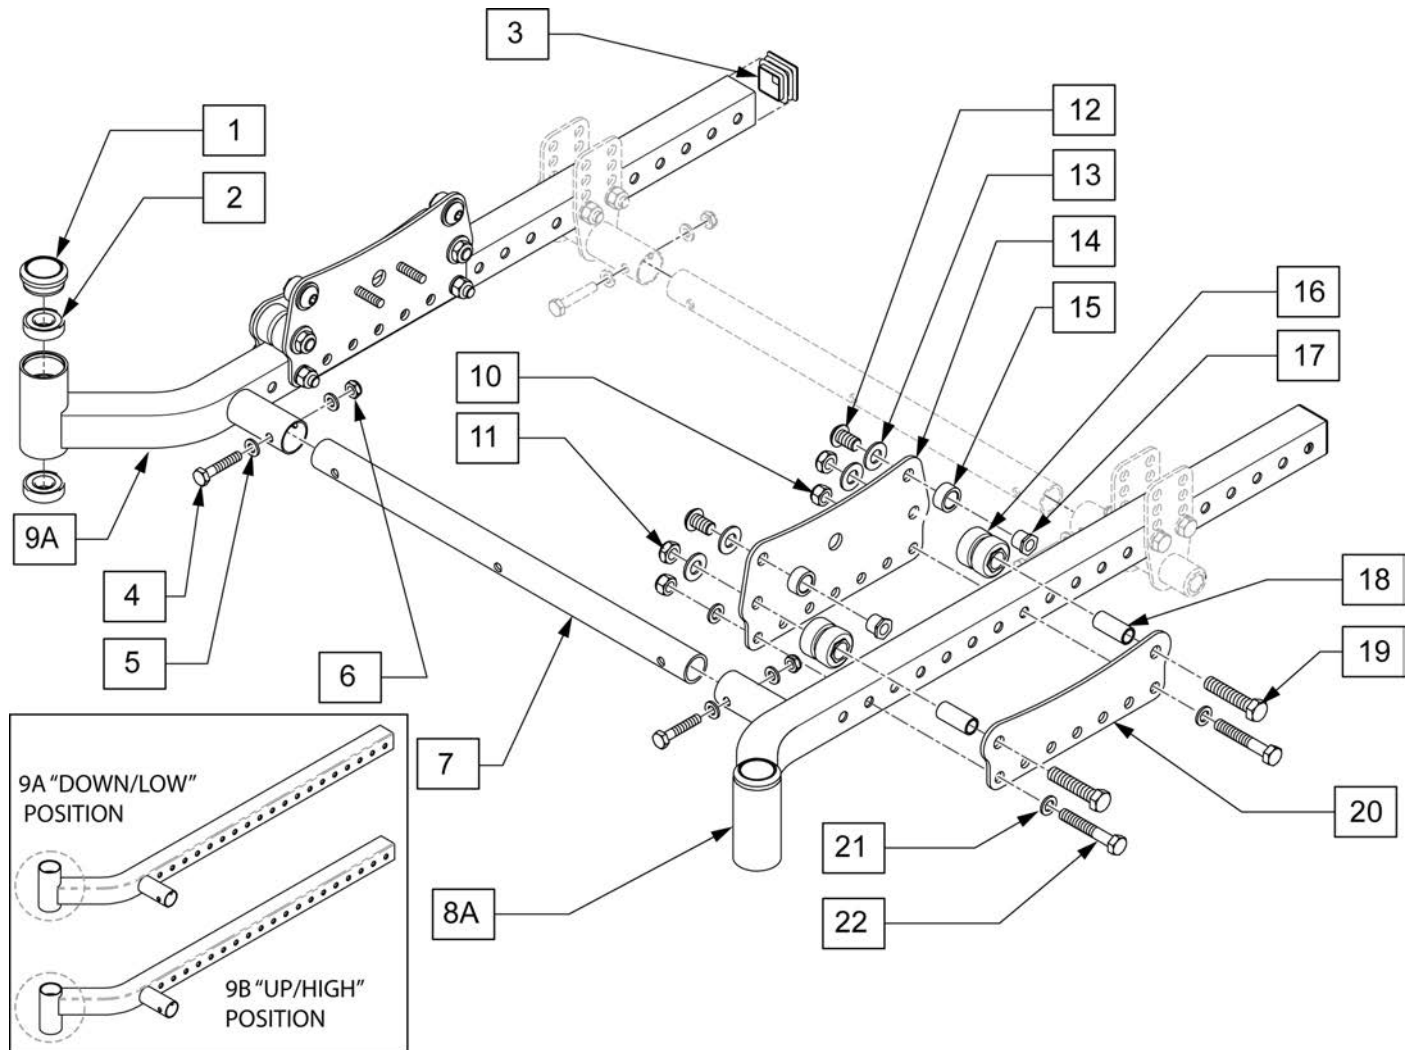

NOTE:

Pos.	Item Number	Description	Pos.	Item Number	Description
1	561070	CASTER CAP PLASTIC	10,12-21	117993S	ROLLER SUBASSEMBLY
2	349500	BEARING 1-1/8 X 5/16ID	1,2,3,9A	119474S	BASE FRAME ASSM DOWN L
3	117928	PLUG TUBE SQ 1-1/8	1,2,3,8A	119475S	BASE FRAME ASSM DOWN R
4	106971	HHCS 1/4-28 X 1-3/8 ROHS	1,2,3,8B	119476S	BASE FRAME ASSM UP L
5	106943	WASHER FLAT AN 1/4 ROHS	1,2,3,9B	119477S	BASE FRAME ASSM UP R
6	106935	NUT NYLOCK THIN 1/4-28 ROHS	4-7	119548	STRUT TUBE AND HARDWARE 14W
10	106938	NUT NYLOCK 5/16-24 ROHS	4-7	119549	STRUT TUBE AND HARDWARE 15W
11	105889	NUT NYLOCK THIN 3/8-24 ROHS	4-7	119550	STRUT TUBE AND HARDWARE 16W
12	105897	BHCS 3/8-24 X 5/8 PL ROHS	4-7	119551	STRUT TUBE AND HARDWARE 17W
13	106948	WASHER FLAT SAE 3/8 ROHS	4-7	119552	STRUT TUBE AND HARDWARE 18W
19	117948	HHCS 3/8-24 X 1-3/4 ROHS	4-7	119553	STRUT TUBE AND HARDWARE 19W
21	106985	HHCS 5/16-24 X 2 ROHS	4-7	119554	STRUT TUBE AND HARDWARE 20W
22	106946	WASHER FLAT AN 5/16 ROHS