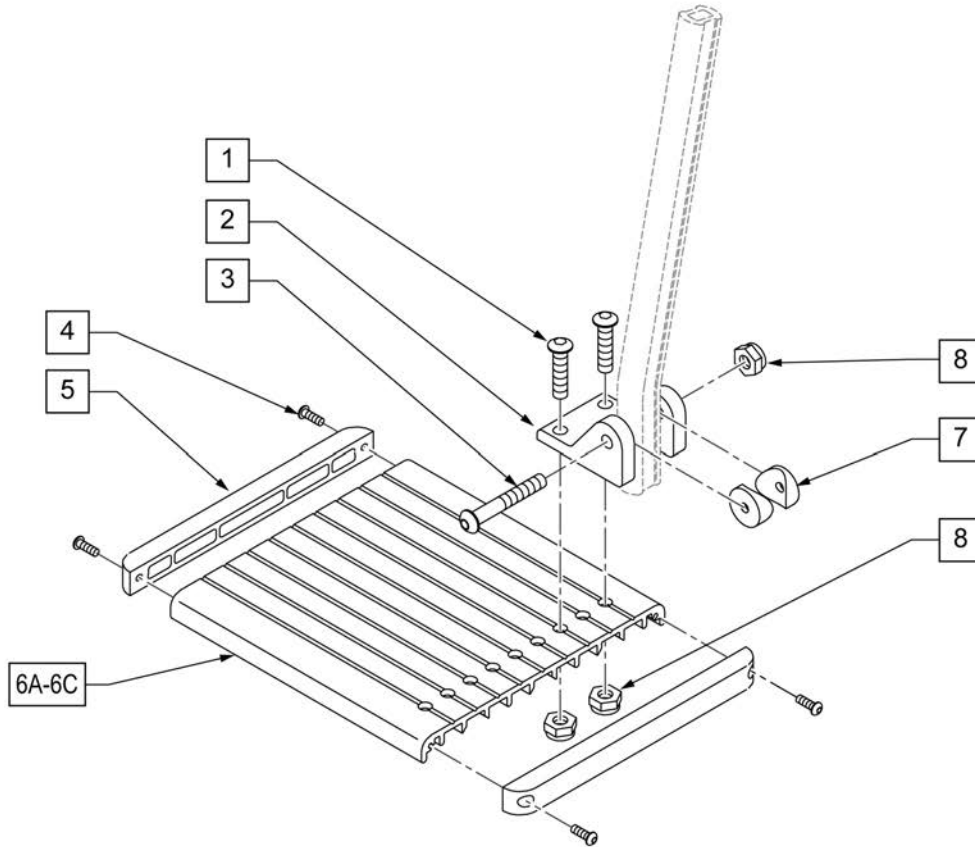

NOTE: Left Side Shown

Pos.	Item Number	Description
1	226090	1/4-28 x 5/8 BH C/S
2	118093	BRACKET FOOTPLATE ALUM
3	102262-008	BHCS M6 X 1 X 50 INORGANIC
4	281043	#4 x 5/8 PAN PHIL S/TAP
5	560101	END CAPS FOOTREST
7	107126	SHORT BENT
7	107127	MED BENT
7	107128	LONG BENT
8	106935	1/4-28 NYLOCK NUT THIN
9	561003	3/4" SADDLE THIN
10	104381	NUT HEX NYLOCK M6X1.0 INORG
11	107383	WASHER FLAT M6 ROHS
4,5,6A	882337	ELR FOOTPLATE ASSEMBLY 14 -15"
4,5,6B	882338	ELR FOOTPLATE ASSEMBLY 16 -17"
4,5,6C	882339	ELR FOOTPLATE ASSEMBLY 18 -20"