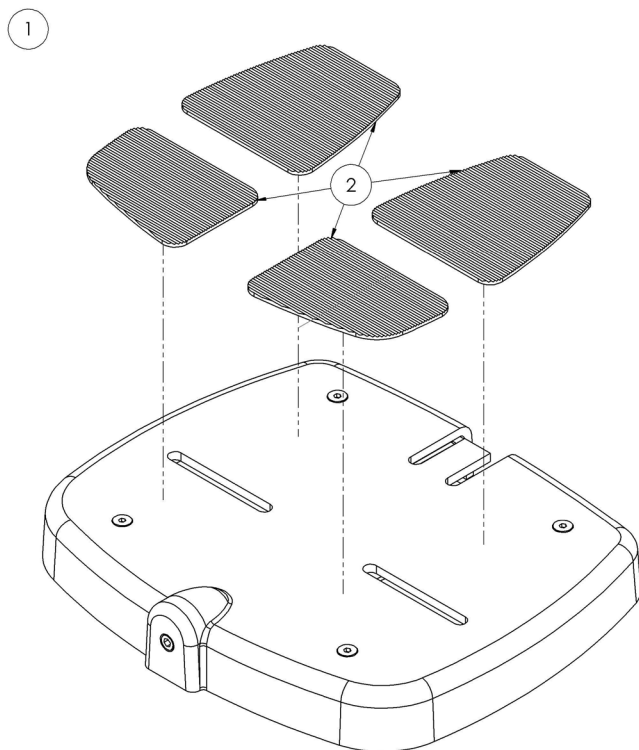

Squiggles Stander Spare Parts - Footplate

Pos.	Leckey Sales Code	Description	Min. Order Qty
1	118-614	Footrest Assembly	1
2	118-207	Rubber Pad Set	1