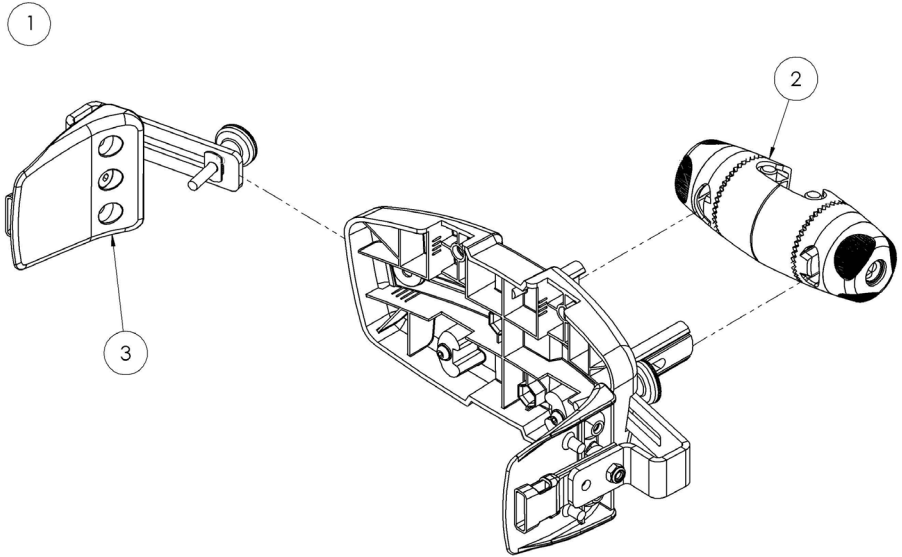

Squiggles Stander Spare Parts - Hip Support Pad and Orb Assembly

---

Pos.	Leckey Sales Code	Description	Min. Order Qty
1	118-612	Chest Pad Full Assembly	1
2	118-660	Orb Assembly	1
3	118-666	Lateral Assembly [Single]	1