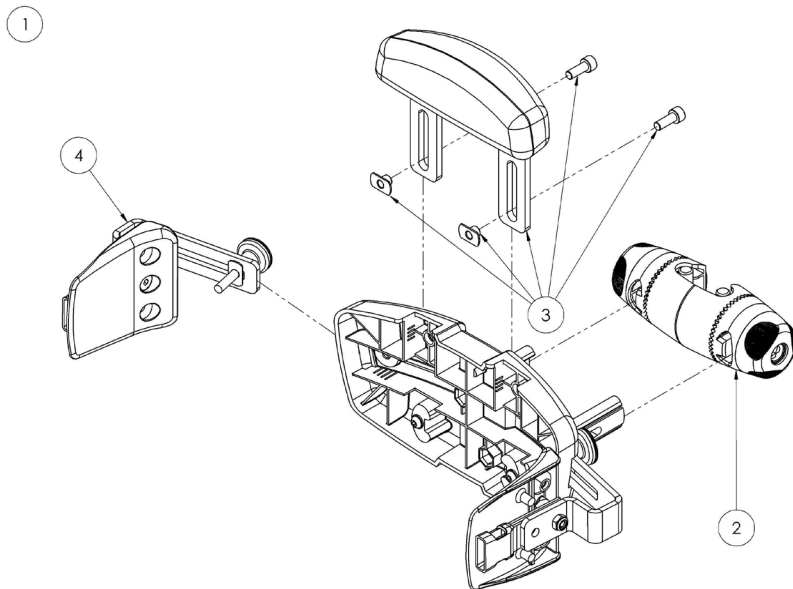

Squiggles Stander Spare Parts - Chest Pad and Orb Assembly

Pos.	Leckey Sales Code	Description	Min. Order Qty
1	118-615	Chest Pad Full Assembly	1
2	118-680	Orb Assembly	1
3	118-664	Sternum Pad	1
4	118-666	Lateral Assembly [Single]	1