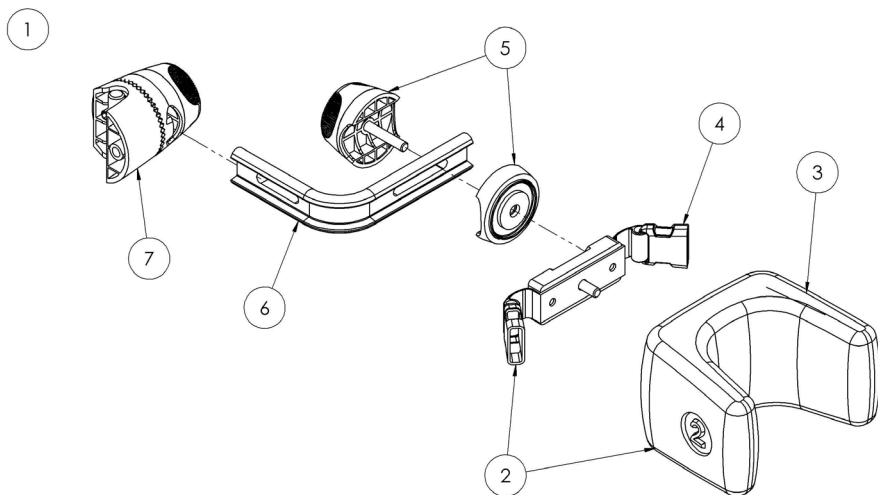

Squiggles Stander

Spare Parts Catalogue

Supporting
Children

Squiggles Stander Spare Parts - Covers

Pos.	Leckey Sales Code	Description	Min. Order Qty	Colour Options			
				Green	Orange	Blue	Pink
		[Replace XX with colour]					
1	118-XXX	SQST Stander Covers	1	-760	-761	-762	-763
2	118-600	Squiggles Stander Frame	1				
3	118-753-XX	Contoured Headrest Cover	1	-01	-02	-03	-04
3	117-850-05	Flat Headrest Cover - Black Only	1				
3	120-785-05	Flat Headrest Hardware & Upholstery (with laterals) - Black only	1				
3	137-807-05	Head/Hip Lateral Covers - Black only	1				

Squiggles Stander Spare Parts - **Spine Outer**

Pos.	Leckey Sales Code	Description	Min. Order Qty
1	118-610	Outer Spine Assembly	1
2	118-154	Extrusion Outer Cap	1
3	118-121	Outer Spine Screw Kit	1
4	118-122	Interface Kit	1
5	118-123	Easel Chassis Base Pin Kit	1

Squiggles Stander Spare Parts - Inner Spine

Pos.	Leckey Sales Code	Description	Min. Order Qty
1	118-611	Inner Spine Assembly	1
2	118-124	Inner Extension Kit	1
3	118-712	Cam Lever Assembly	1
4	118-166	Head Support Collar	1

Squiggles Stander Spare Parts - Knee Assembly

Pos.	Leckey Sales Code	Description	Min. Order Qty
1	118-613	PU Knee Cup Full Assembly [Size 2] [Single]	1
2	118-674	PU Knee Cup & Strap [Size 2] [Single]	1
3	102-1640	PU Knee Cup [Size 1] [Single]	1
3	102-2640	PU Knee Cup [Size 2] [Single]	1
4	118-620	Knee Strap Kit [Single]	1
5	118-673	Spine Orb Assembly [Single]	1
6	118-030	Kneecup Extruded Plate [Single]	1
7	118-675	Knee Orb Assembly [Single]	1