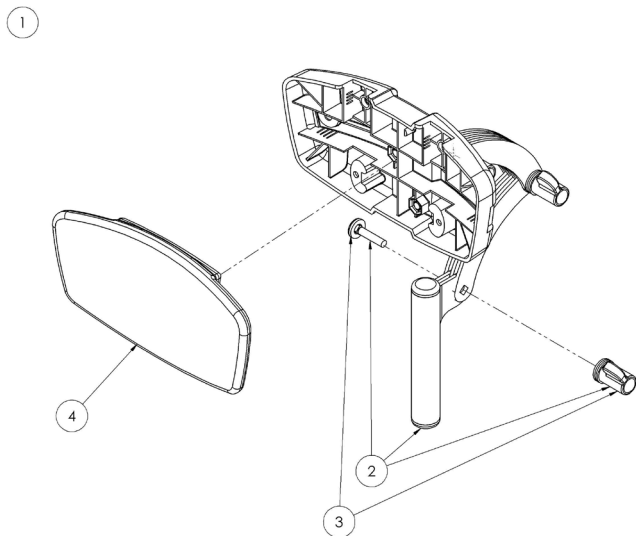

Squiggles Stander Spare Parts - Chest Pad and Orb Assembly

Pos.	Leckey Sales Code	Description	Min. Order Qty
1	118-615	Chest Pad Full Assembly	1
2	118-680	Orb Assembly	1
3	118-664	Sternum Pad	1
4	118-666	Lateral Assembly [Single]	1

Squiggles Stander Spare Parts - Hip Support Pad and Orb Assembly

Pos.	Leckey Sales Code	Description	Min. Order Qty
1	118-612	Chest Pad Full Assembly	1
2	118-660	Orb Assembly	1
3	118-666	Lateral Assembly [Single]	1

Squiggles Stander Spare Parts - Footplate

Pos.	Leckey Sales Code	Description	Min. Order Qty
1	118-614	Footrest Assembly	1
2	118-207	Rubber Pad Set	1

Squiggles Stander Spare Parts - Flat Head Support, Cushion & Cover