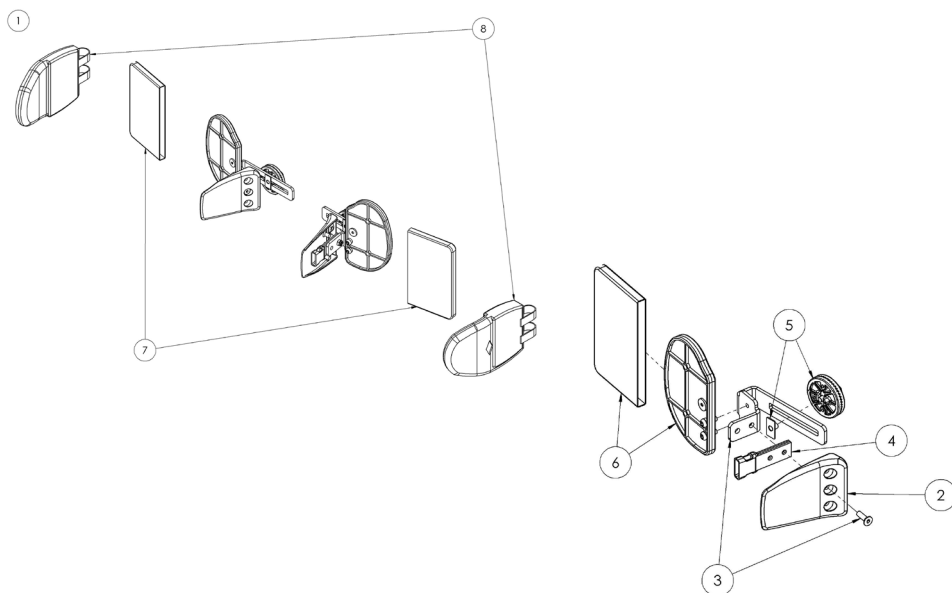

Squiggles Seat Spare Parts - Protraction Pads

Pos.	Lecky Sales Code	Description	Min. Order Qty	Colour Options	
				Black	Black Vinyl
		[Replace XX with colour]			
1	120-954	Protraction Pads [Pair]	1		
2	117-176	Lateral [Single]	1		
3	120-9057	LH Lateral Bracket & Screw Kit [Single]	1		
3	120-9056	RH Lateral Bracket & Screw Kit [Single]	1		
4	117-700	Harness Buckle Attachment [Single]	1		
5	120-9027	Angle Lock Assembly [Single]	1		
6	120-9058	Protraction Pads with Covers [Pair]	1		
7	137-295	Protraction Pads Covers - Black [Pair]	1		
8	137-806-XX	Lateral Covers [Pair]	1	-05	-05VIN