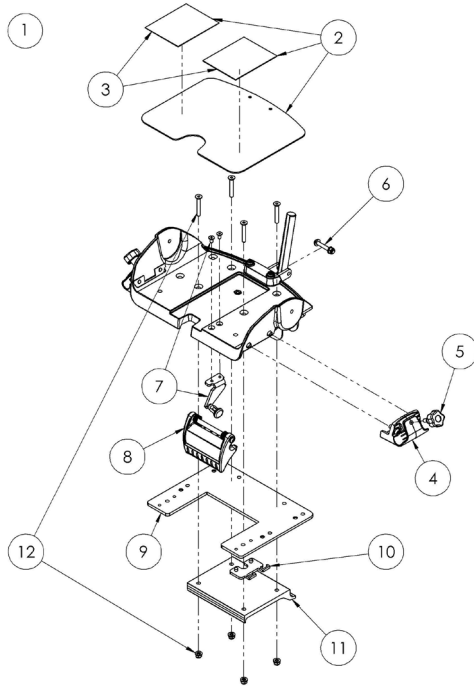

Squiggles Seat Spare Parts - Shoulder Support & Cushion

Pos.	Lecky Sales Code	Description	Min. Order Qty	Colour Options			
				Green	Orange	Blue	Pink
[Replace XX with colour]							
1	120-702	Shoulder Support Assembly	1				
2	120-706	Shoulder Wings [Pair]	1				
3	SP-1016	Taperlock Adjustment Bolt Kit	1				
4	SP-1015	Shoulder Attachment Bolt Kit	1				
5	120-828-XX	Shoulder Cushion	1	-01	-02	-03	-04

Squiggles Seat Spare Parts - Backrest Assembly

Pos.	Leckey Sales Code	Description	Min. Order Qty
1	120-645	Backrest Assembly	1
2	SP-1020	Head Support Ratchet Assembly [Single]	1
3	118-166	Head Support Collar [Single]	1
4	120-9005	Whitmyer Casting Assembly	1
5	120-9002	Backrest Adjustment Assembly	1
6	120-9059	Backrest Angle Handle	1
7	120-678	LH Hip Guide Bracket Assembly	1
8	120-679	RH Hip Guide Bracket Assembly	1
9	120-9003	Hip Guide Locking Assembly [Single]	1
10	120-190	Backrest Pivot Mould [Single]	1
11	117-749	Pelvic Harness Strap [Single]	1
11	120-9004	Pelvic Harness Attachment Kit [Pair]	1
12	SP-1014	Seatbase Attachment Screw Kit [Single]	1

Squiggles Seat Spare Parts - **Static Seatbase & Seat Interface**

Pos.	Leckey Sales Code	Description	Min. Order Qty
1	120-666	Static Seatbase & Seat Interface Assembly	1
2	120-851	Seatbase Shelf	1
3	120-9013	Seatbase Shelf Velcro	1
4	120-9006	Tray Holder Assembly [Single]	1
5	120-9007	Tray Holder Knob Assembly [Single]	1
6	SP-1013	Back Angle Bar Screw Kit	1
7	120-9017	Interface Pin Assembly	1
8	120-9016	Interface Handle Assembly	1
9	120-387	Interface Aluminium Plate	1
10	120-9008	Long Sitting Spacer Plate Assembly	1
11	120-326	Interface Plate	1
12	SP-1018	Interface Attachment Screw Kit	1