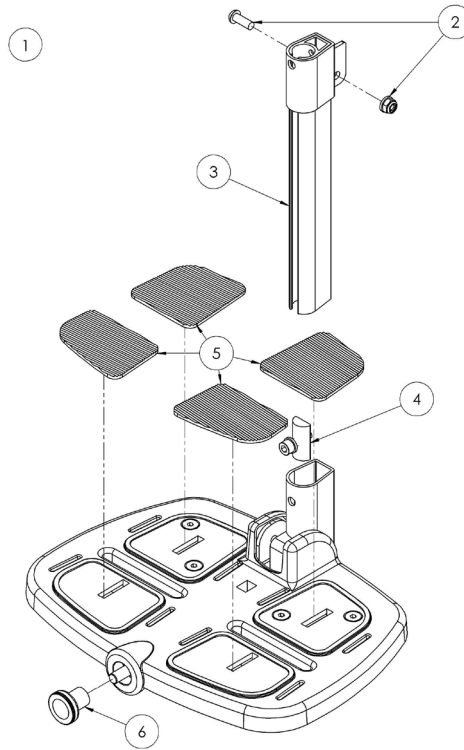

Squiggles Seat Spare Parts - Footplate Assembly

Pos.	Leckey Sales Code	Description	Min. Order Qty
1	120-639	Footplate Assembly	1
2	SP-1019	Leg Extension Bolt Kit	1
3	120-700	Leg Extension Assembly	1
4	120-9015	Calf Locking Kit	1
5	120-214	Footplate Pads Kit	1
6	SF85	Elsa Knurled Knob M8 [Single]	1