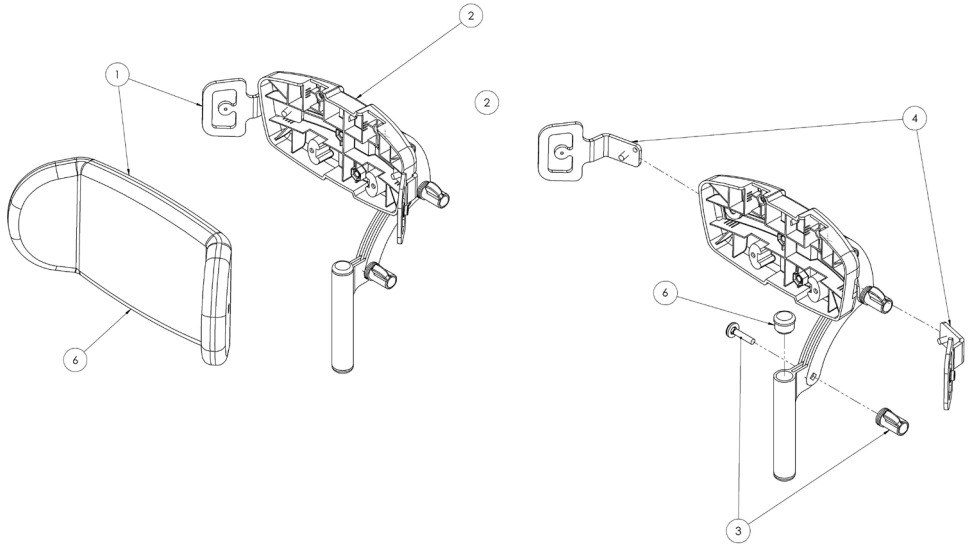

Squiggles Seat

Spare Parts Catalogue

Supporting
Children

Squiggles Seat Spare Parts - Hi-Low Chassis

Pos.	Leckey Sales Code	Description	Min. Order Qty
1	120-800	Hi-Low Chassis Unit	1
2	120-802	Chassis Arm Assembly	1
3	120-812	Bansback Tilt Spring Assembly	1
4	SJ220	M8x20 Button Screw [Single]	2
5	120-811	Lift Spring Assembly	1
6	120-373	Chassis Rear Moulding	1
7	118-161	Castor Tube Insert Kit [Single]	1
8	IA34	Castor [Single]	1

Squiggles Seat Spare Parts - Contoured Head Support & Cushion

Pos.	Leckey Sales Code	Description	Min. Order Qty	Colour Options				
				Green	Orange	Blue	Pink	Black
[Replace XX with colour]								
1	137-699-XX	Contoured Headrest Support & Cushion	1	-01	-02	-03	-04	-05
2	120-859	Contoured Headrest Full Assembly [No Upholstery]	1					
3	137-9056	Wing Nut Assembly	1					
4	120-880	Headrest Laterals [Pair]	1					
5	137-800-XX	Contoured Headrest Cushion	1	-01	-02	-03	-04	-05
6	SF53	7/8" Dia Ribbed Tube Insert [Single]	2					

Squiggles Seat Spare Parts - **Static Seatbase & Seat Interface**

Pos.	Leckey Sales Code	Description	Min. Order Qty
1	120-666	Static Seatbase & Seat Interface Assembly	1
2	120-851	Seatbase Shelf	1
3	120-9013	Seatbase Shelf Velcro	1
4	120-9006	Tray Holder Assembly [Single]	1
5	120-9007	Tray Holder Knob Assembly [Single]	1
6	SP-1013	Back Angle Bar Screw Kit	1
7	120-9017	Interface Pin Assembly	1
8	120-9016	Interface Handle Assembly	1
9	120-387	Interface Aluminium Plate	1
10	120-9008	Long Sitting Spacer Plate Assembly	1
11	120-326	Interface Plate	1
12	SP-1018	Interface Attachment Screw Kit	1