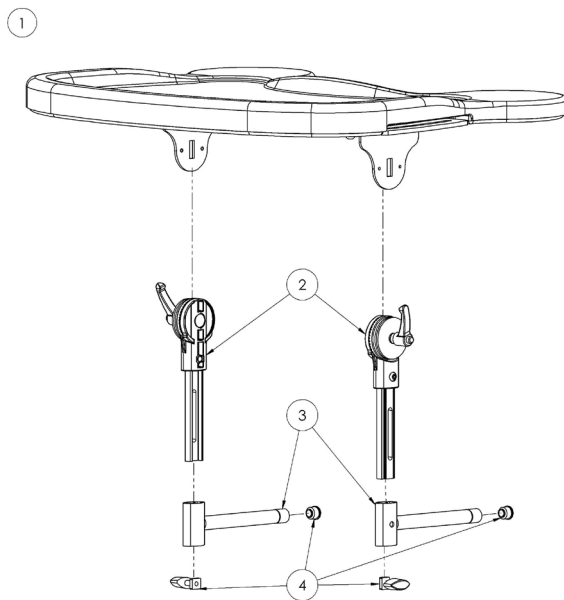

Squiggles Seat Spare Parts - Flipaway Laterals & Covers

Pos.	Leckey Sales Code	Description	Min. Order Qty	Colour Options			
				Green	Orange	Blue	Pink
[Replace XX with colour]							
1	120-855	Flipaway Laterals [Pair]	1				
2	118-049	Lateral [Single]	1				
3	120-9035	Lateral Bracket & Screw Kit [Single]	1				
4	117-700	Harness Buckle Attachment [Single]	1				
5	120-9027	Angle Lock Assembly [Single]	1				
6	120-838-XX	Lateral Covers [Pair]	1	-01	-02	-03	-04

Squiggles Seat Spare Parts - Protraction Pads

Pos.	Lecky Sales Code	Description	Min. Order Qty	Colour Options	
				Black	Black Vinyl
		[Replace XX with colour]			
1	120-954	Protraction Pads [Pair]	1		
2	117-176	Lateral [Single]	1		
3	120-9057	LH Lateral Bracket & Screw Kit [Single]	1		
3	120-9056	RH Lateral Bracket & Screw Kit [Single]	1		
4	117-700	Harness Buckle Attachment [Single]	1		
5	120-9027	Angle Lock Assembly [Single]	1		
6	120-9058	Protraction Pads with Covers [Pair]	1		
7	137-295	Protraction Pads Covers - Black [Pair]	1		
8	137-806-XX	Lateral Covers [Pair]	1	-05	-05VIN

Squiggles Seat Spare Parts - Footplate Assembly

Pos.	Leckey Sales Code	Description	Min. Order Qty
1	120-639	Footplate Assembly	1
2	SP-1019	Leg Extension Bolt Kit	1
3	120-700	Leg Extension Assembly	1
4	120-9015	Calf Locking Kit	1
5	120-214	Footplate Pads Kit	1
6	SF85	Elsa Knurled Knob M8 [Single]	1

Squiggles Seat Spare Parts - Tray Assembly

Pos.	Leckey Sales Code	Description	Min. Order Qty
1	120-672	Tray Assembly	1
1	120-688	Extended Height Tray Assembly	1
2	120-671	Tray Height Adjustment Assembly [Pair]	1
3	120-638	Tray Depth Adjustment Assembly [Pair]	1
4	120-9038	Tray Adjustment Kit [Pair]	1