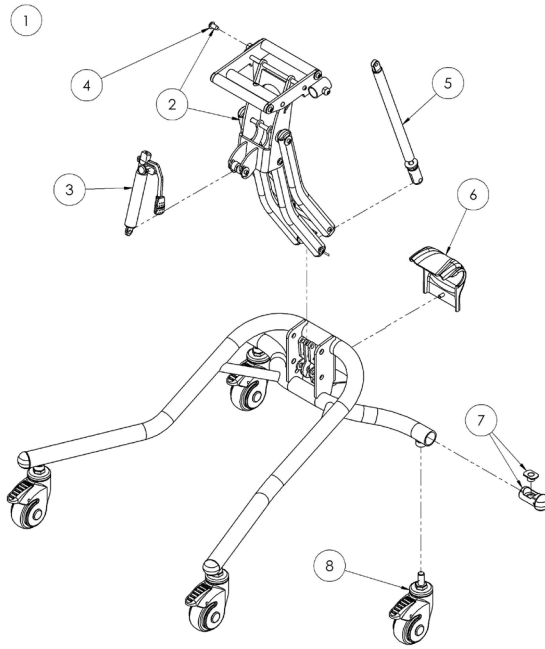

Squiggles Seat

Spare Parts Catalogue

Supporting
Children

Squiggles Seat Spare Parts - Hi-Low Chassis

Pos.	Leckey Sales Code	Description	Min. Order Qty
1	120-800	Hi-Low Chassis Unit	1
2	120-802	Chassis Arm Assembly	1
3	120-812	Bansback Tilt Spring Assembly	1
4	SJ220	M8x20 Button Screw [Single]	2
5	120-811	Lift Spring Assembly	1
6	120-373	Chassis Rear Moulding	1
7	118-161	Castor Tube Insert Kit [Single]	1
8	IA34	Castor [Single]	1

Squiggles Seat Spare Parts - Contoured Head Support & Cushion

Pos.	Leckey Sales Code	Description	Min. Order Qty	Colour Options				
				Green	Orange	Blue	Pink	Black
[Replace XX with colour]								
1	137-699-XX	Contoured Headrest Support & Cushion	1	-01	-02	-03	-04	-05
2	120-859	Contoured Headrest Full Assembly [No Upholstery]	1					
3	137-9056	Wing Nut Assembly	1					
4	120-880	Headrest Laterals [Pair]	1					
5	137-800-XX	Contoured Headrest Cushion	1	-01	-02	-03	-04	-05
6	SF53	7/8" Dia Ribbed Tube Insert [Single]	2					

Squiggles Seat Spare Parts - **Static Seatbase & Seat Interface**

Pos.	Leckey Sales Code	Description	Min. Order Qty
1	120-666	Static Seatbase & Seat Interface Assembly	1
2	120-851	Seatbase Shelf	1
3	120-9013	Seatbase Shelf Velcro	1
4	120-9006	Tray Holder Assembly [Single]	1
5	120-9007	Tray Holder Knob Assembly [Single]	1
6	SP-1013	Back Angle Bar Screw Kit	1
7	120-9017	Interface Pin Assembly	1
8	120-9016	Interface Handle Assembly	1
9	120-387	Interface Aluminium Plate	1
10	120-9008	Long Sitting Spacer Plate Assembly	1
11	120-326	Interface Plate	1
12	SP-1018	Interface Attachment Screw Kit	1

Squiggles Seat Spare Parts - Footplate Assembly

Pos.	Leckey Sales Code	Description	Min. Order Qty
1	120-639	Footplate Assembly	1
2	SP-1019	Leg Extension Bolt Kit	1
3	120-700	Leg Extension Assembly	1
4	120-9015	Calf Locking Kit	1
5	120-214	Footplate Pads Kit	1
6	SF85	Elsa Knurled Knob M8 [Single]	1