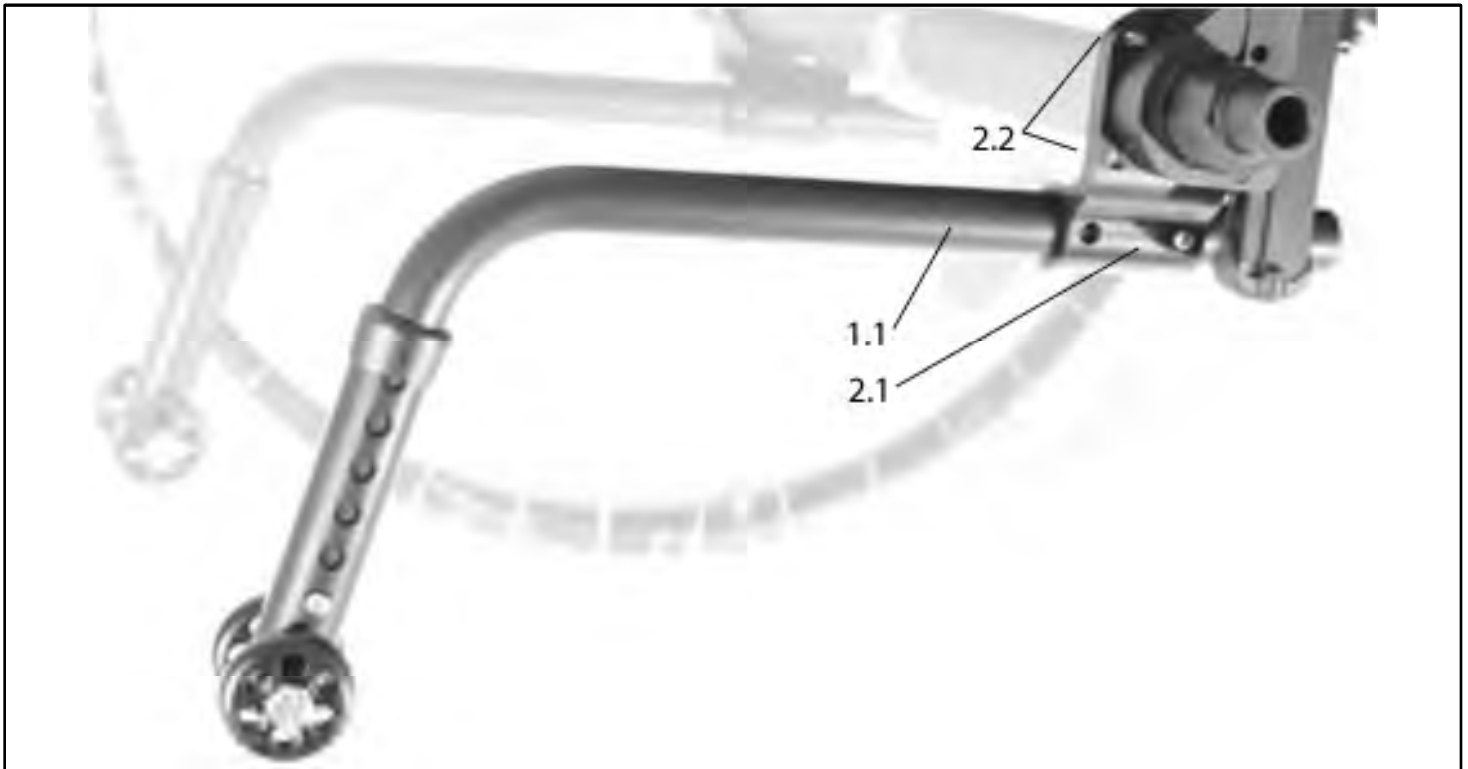

Argon2 - Anti tip tube pluggable

Pos	Item number	Description	Comment
1.1-2.2	051185.01	24" removable anti-tip tube with bracket cpl.	Pair
1.1-2.2	051185.02	26" removable anti-tip tube with bracket cpl.	Pair
1.1-2.2	051187	Pluggable anti-tip tube with bracket cpl.	RH
1.1-2.2	051188	Pluggable anti-tip tube with bracket cpl.	LH
2.1-2.2	051189	Bracket, anti-tip kpl.	RH & LH usable