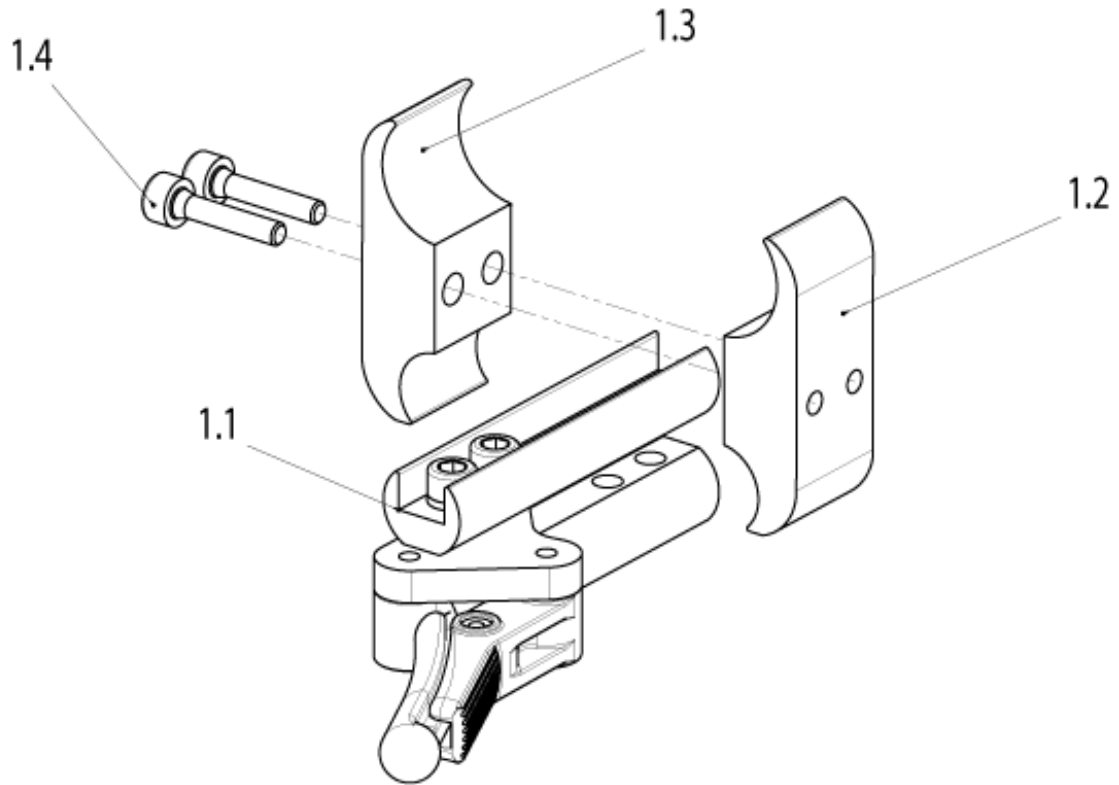

Argon2 - Compact wheel lock

Pos	Item number	Description	Comment
1.1-1.4	054619-000	Compact brake with clamps cpl.	Pair
1.1-1.4	054619-001	Compact brake with clamps cpl.	right
1.1-1.4	054619-002	Compact brake with clamps cpl.	left
1.1	066608-001	Compact brake	left
1.1	066608-002	Compact brake	right
1.2-1.4	051615	Frame fitting for brake, cpl.	LH&RH useable