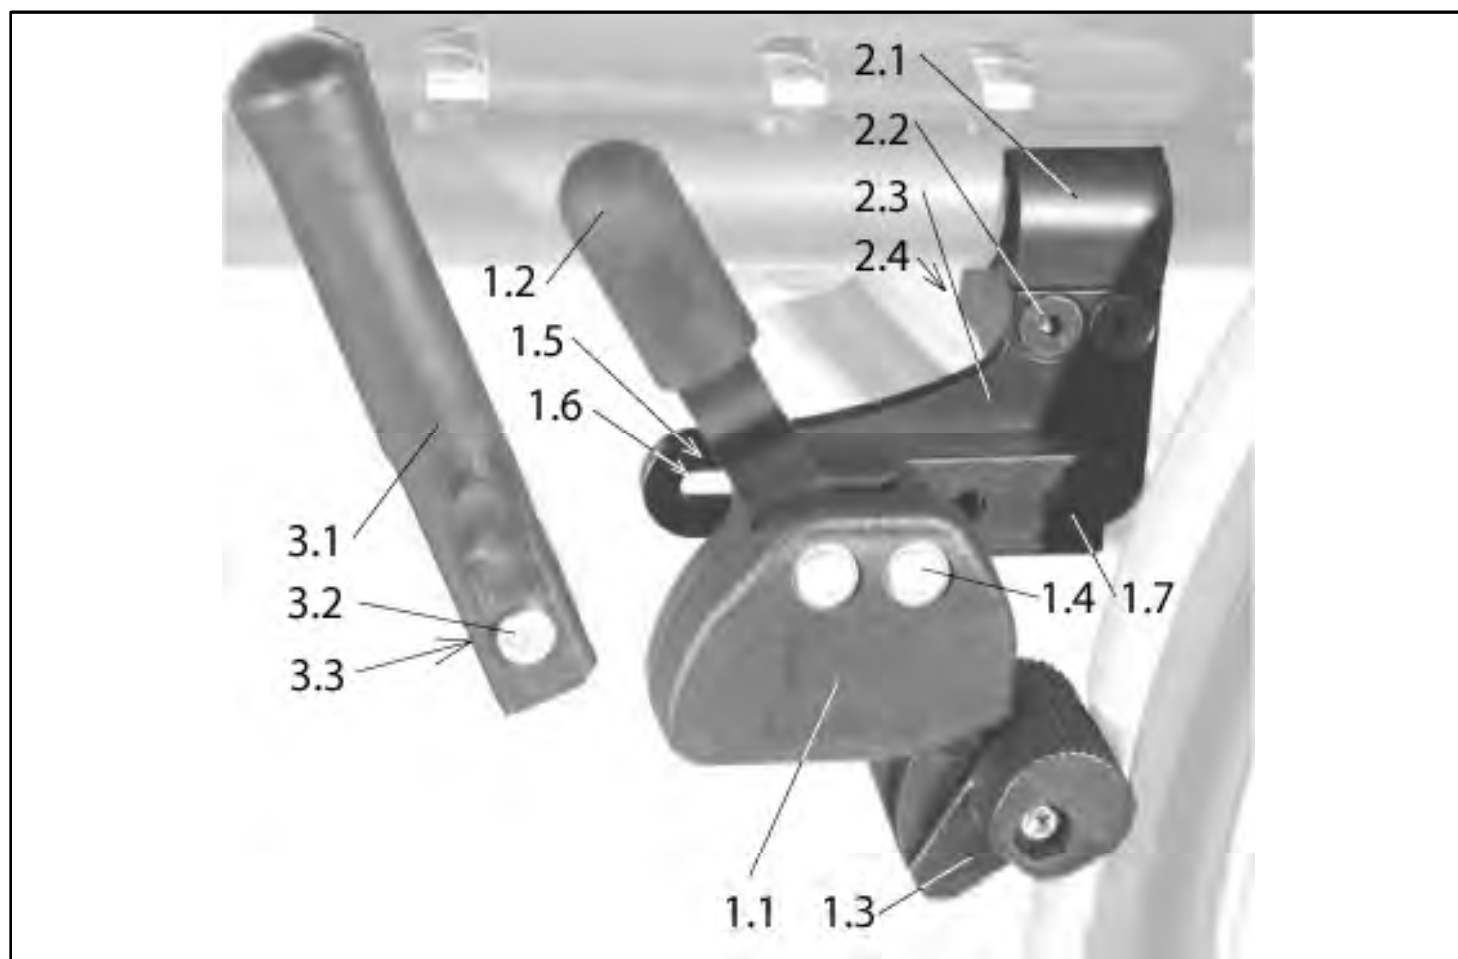

Argon2 - Knee lever wheel lock / extension

Pos	Item number	Description	Comment
1.1-2.4	051605-000	Knee lever brakes with frame fixing, complete	Pair
1.1-1.3	000961260	Knee lever brakes	Pair
1.1-1.3	000861260	Knee lever brake	RH
1.1-1.3	000761260	Knee lever brake	LH
1.2	000861156-ET	Brake lever - cover	Pack of 5
1.3	000861252	Brake bolts with screw fixing complete	
1.4-1.7	000861261	Fitting accessories with base complete	For one side
2.1-2.4	051618	Frame fixing for standard and knee lever brake	Pair
3.1-3.3	000861253	Brake lever extension complete	Pack of 2