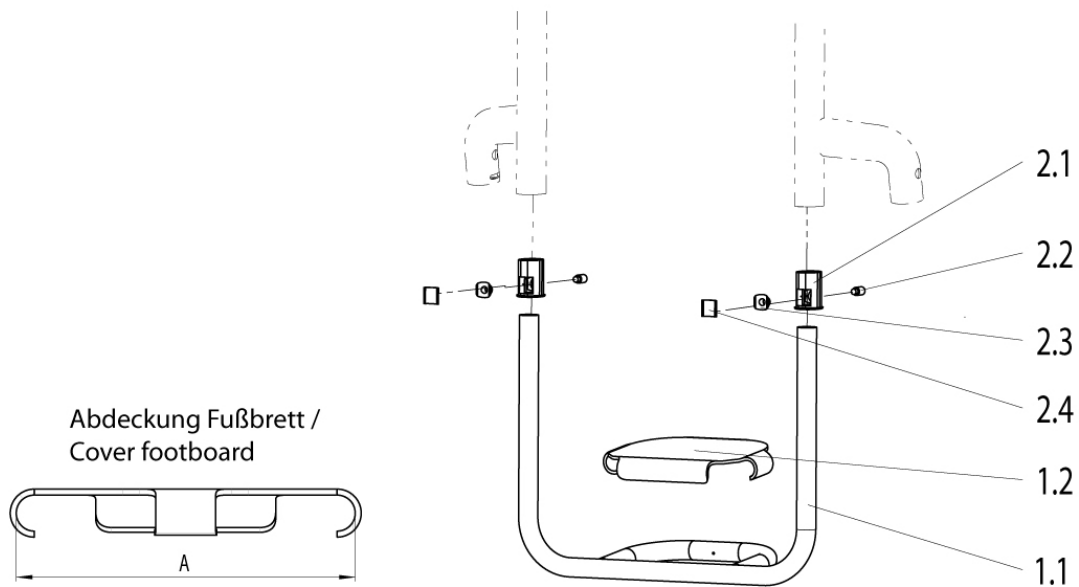

Argon2 - Tubular footrest with flat cover

Pos	Item number	Description	Comment
-	765821003.01-ET	Anti-slip cover L = 140 mm for foot board	Pack of 6
-	765821003.02-ET	Anti-slip cover L = 200 mm for foot board	Pack of 6
1.1 - 1.2	ET65105256-001	Footrest with bar and cover	
1.1 - 2.4	ET65105256-000	Footrest with bar and cover, incl. mounting kit cpl.	
2.1 - 2.4	051249	Fitting accessories for footrest	Pair
1.2	066225-000	Footrest cover