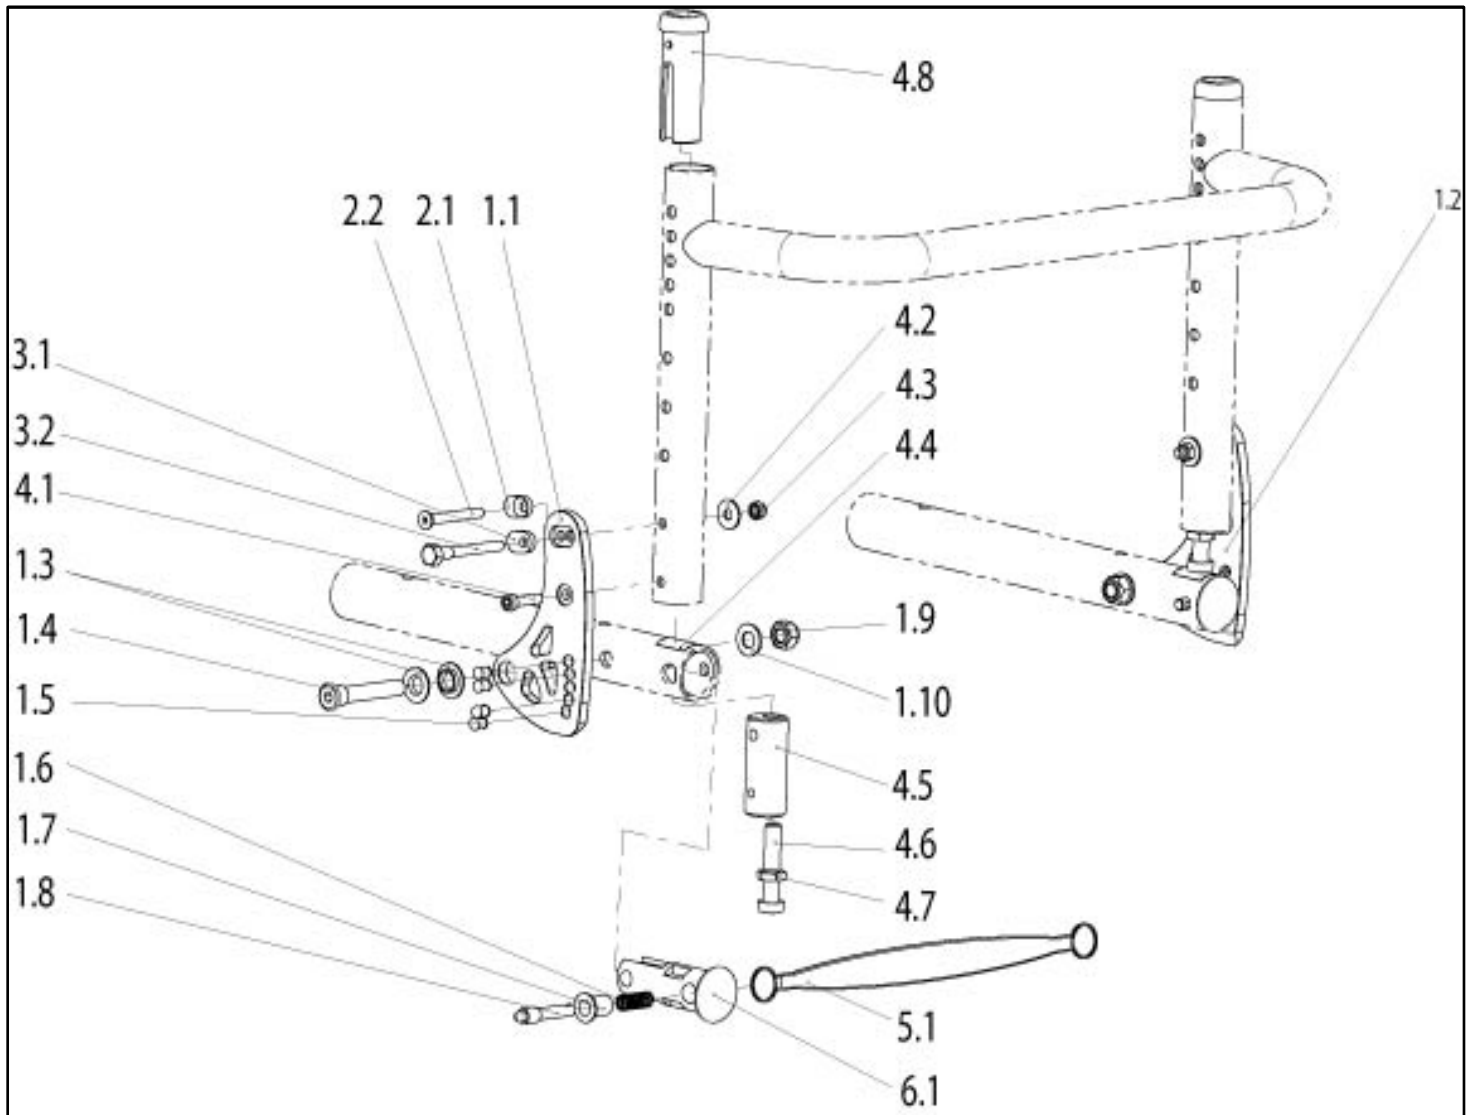

Argon2 - Backrest, angle adj., fold down, single locking

Pos	Item number	Description	Comment
1.1 - 1.10, 5.1	65103004-000	Back mount single locking incl. escapement	Pair
1.6 - 1.8	ET65103001	Escapement	2 sides
2.1 - 2.2, 4.1 - 4.8	65103003-001	Mounting kit for side guard high mounted	1 side
3.1 - 3.2, 4.1 - 4.8	65103003-002	Mounting kit for side guard low mounted	1 side
4.8	058414-ET	Bushing backrest	Pack of 4
5.1	00006001-005	Strap for backrest pin lock 24 cm with mounting ring	Argon2: SW 30
5.1	00006001-006	Strap for backrest pin lock 26 cm with mounting ring	Simba: SW 36 cm, Helium/Argon2: SB 32 cm