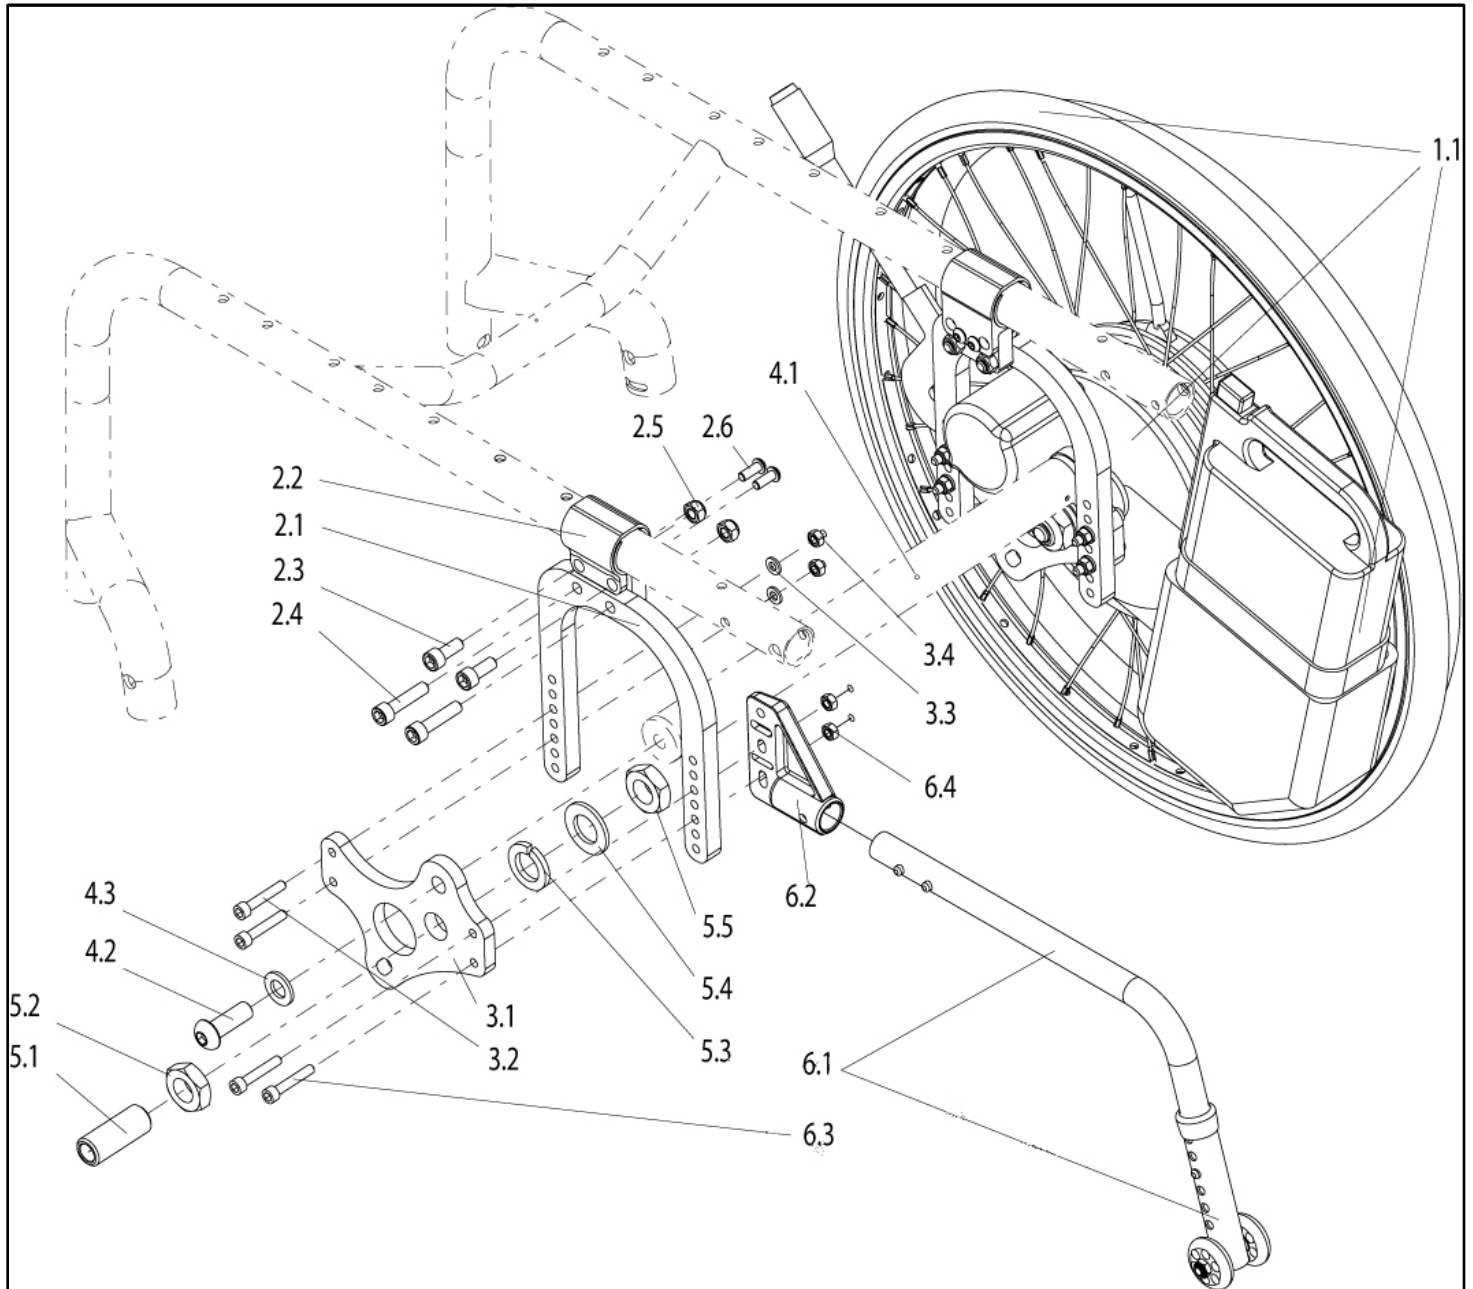

Argon2 - Power 105 Adapter Kit

Pos	Item number	Description	Comment
2.1 - 6.4	051545	Adapter set Power 105, Argon, with anti tip tubes	Pair
2.1, 2.3-2.6	051578	Axle plate for Power 105 drive (without clamp 2.2)	Pair
3.1 - 3.4	051579	Plate, rear wheel adapter incl. fitting components	Pair
4.1 - 4.3	051576	Axle tube for Power 105 cpl.	
5.1 - 5.5	051571	Rear wheel adapter (0 deg) for Power 105	Pair
6.1 - 6.4	051577	Anti tip tubes with P 105 adapter	Pair