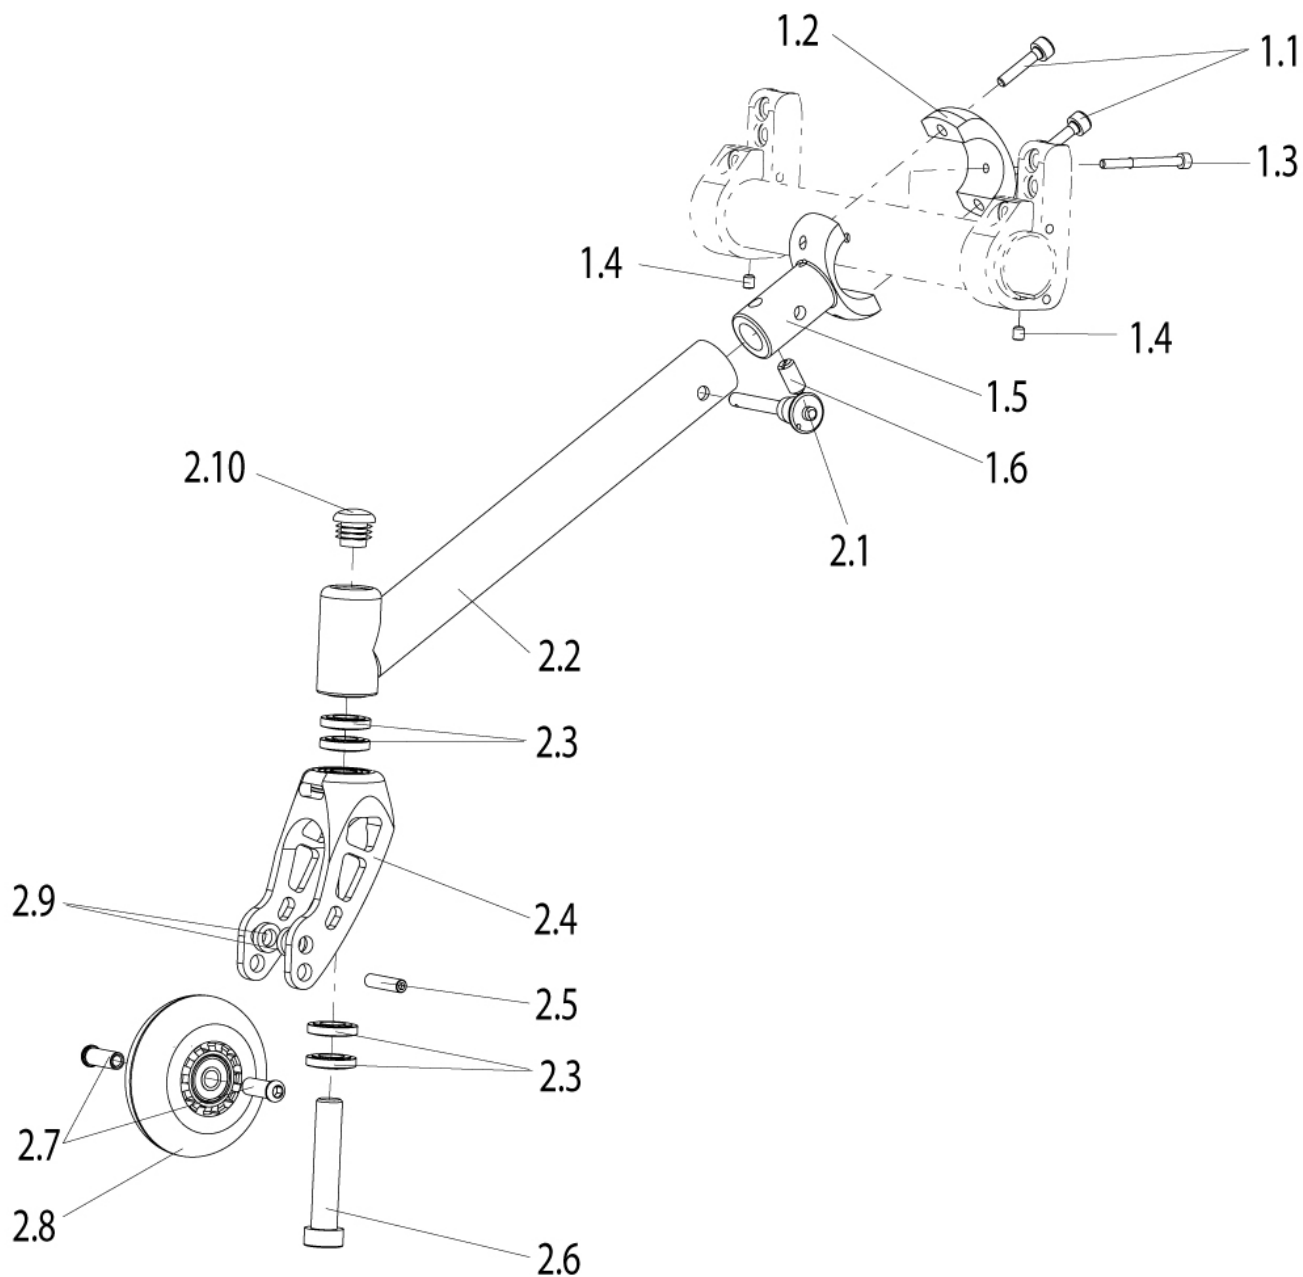

Argon2 - Sport Anti tip tube

Pos	Item number	Description	Comment
1.1 - 1.6	65109701	Axle mounting accesories used with sport anti tip	
1.1 - 2.9	65109700	Sport anti tip cpl.	
2.1	000243001	Split Pin 1/4	
2.10	000283038-ET	Laminated cap D = 20 mm, black	Pack of 25
2.2	066969	Tube sport anti tip	
2.3 - 2.4, 2.6	066968	Fork used with sport anti tip incl. mounting accessories