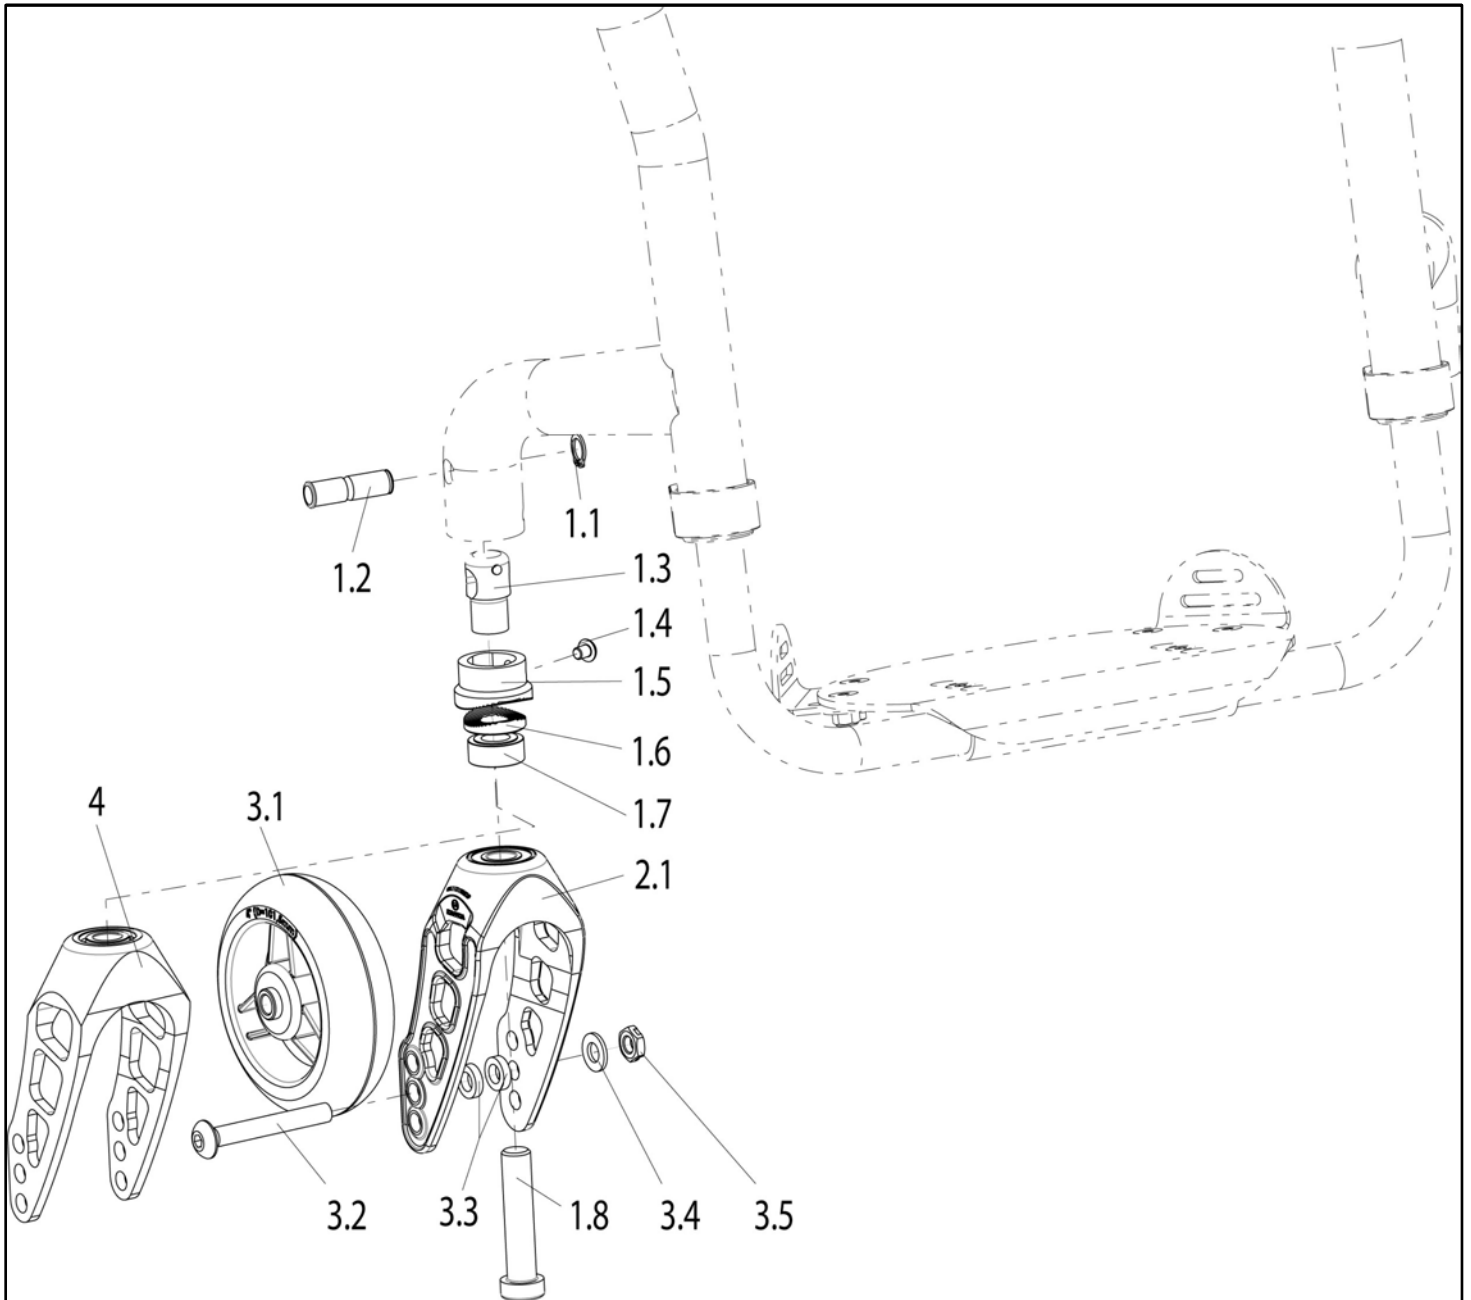

Argon2 - Castor with Carbotecture and aluminium fork

Pos	Item number	Description	Comment
2.1	066581-001	Carbotecture ® Fork 111x45 black	
2.1	066581-002	Carbotecture ® Fork 111x45 silver	
2.1	066581-003	Carbotecture ® Fork 111x45 orange	
2.1	066582-001	Carbotecture ® Fork 111x32 black	
2.1	066582-002	Carbotecture ® Fork 111x32 silver	
2.1	066582-003	Carbotecture ® Fork 111x32 orange	
3.1 - 3.5	000858043	6in solid castor, with axle	
3.1 - 3.5	000858182	4in x 1.4in castor, soft roll, aluminium rim, wide version, with axle, cpl.