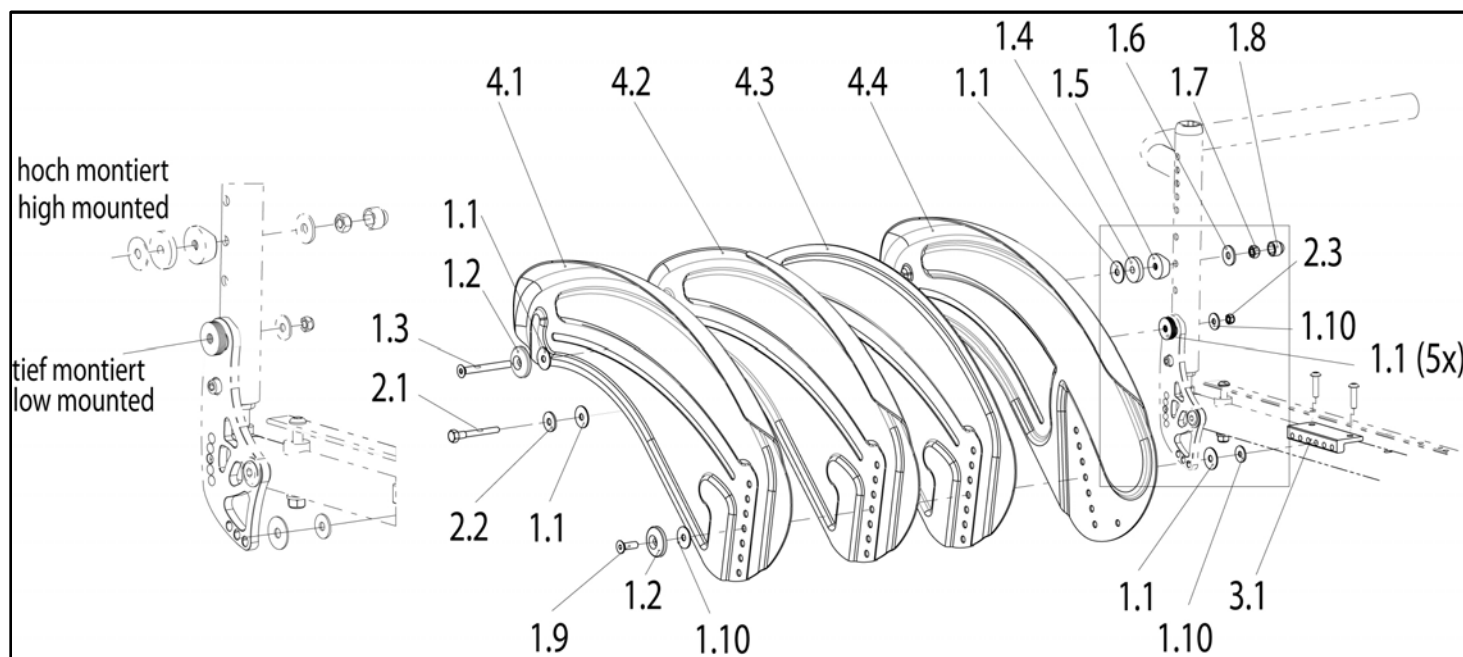

Argon2 - Side guard Aluminium / Carbon, with / w/o fender

Pos	Item number	Description	Comment
-	066435-001	Cold protection used with sideguard	LH
-	066435-002	Cold protection used with sideguard	RH
1.1 - 1.10, 3.1	ET65104002-001	Fitting for side guard high mounted	1 side
1.1 - 3.1, 4.1	65104011-002	Side guard aluminium with fender, incl. mounting kit	RH, high mount
1.1 - 3.1, 4.1	65104111-000	Side guard aluminium with fender, incl. mounting kit	Pair, high mount
1.1 - 3.1, 4.1	65104011-001	Side guard aluminium with fender, incl. mounting kit	LH, high mount
1.1 - 3.1, 4.2	65104120-002	Side guard aluminium with fender, used with wheel base extension, incl. mounting kit	RH, high mount
1.1 - 3.1, 4.2	65104120-000	Side guard aluminium with fender, used with wheel base extension, incl. mounting kit	Pair, high mount
1.1 - 3.1, 4.2	65104120-001	Side guard aluminium with fender, used with wheel base extension, incl. mounting kit	LH, high mount
1.1 - 3.1, 4.3	65104112-000	Side guard aluminium w/ofender, incl. mounting kit	Pair, high mount
1.1 - 3.1, 4.3	65104012-002	Side guard aluminium w/ofender, incl. mounting kit	RH, high mount
1.1 - 3.1, 4.3	65104012-001	Side guard aluminium w/ofender, incl. mounting kit	LH, high mount
1.1 - 3.1, 4.4	65104113-000	Side guard carbon with fender, incl. mounting kit	Pair, high mount
1.1 - 3.1, 4.4	65104013-002	Side guard carbon with fender, incl. mounting kit	RH, high mount