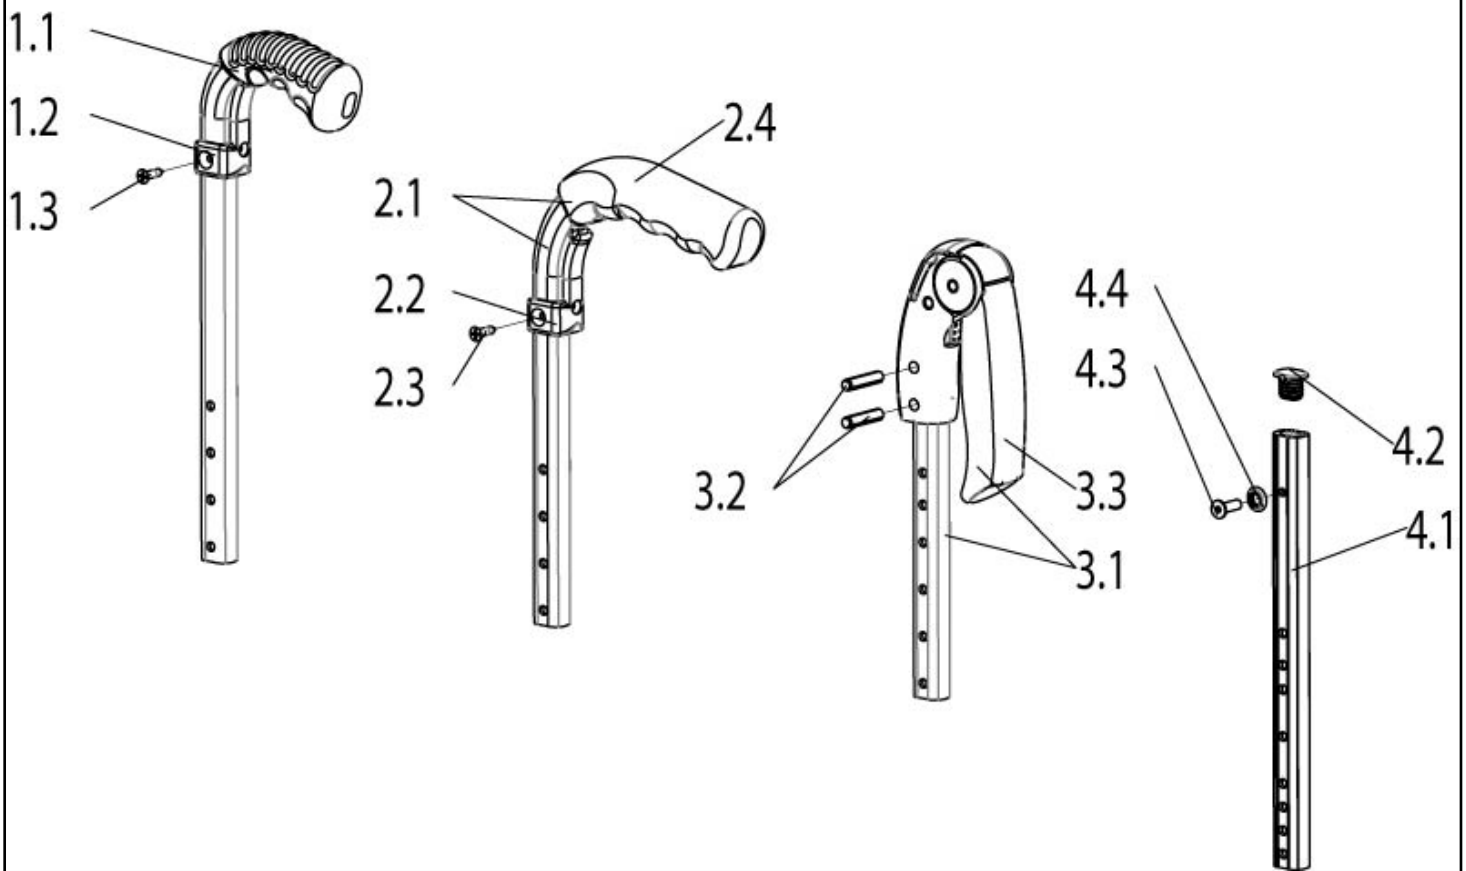

Argon2 - Back tubes and push handles

Pos	Item number	Description	Comment
1.2 - 1.3,2.2 - 2.3	760949901	Accessories back upholst	adjustable
4.1-4.3	051447-001-ET	backpost w/o pushhandles BH 25-30	2 pcs./pack
4.1-4.3	066400-001-ET	backpost w/o pushhandles BH 30-40	2 pcs./pack
4.1-4.3	066400-002-ET	backpost w/o pushhandles BH 40-45	2 pcs./pack
1.1 - 1.3	066866-001	Backrest with short	Pushhandles RH25-30
1.1 - 1.3	066866-002	Backrest with short	Pushhandles RH30-40
1.1 - 1.3	066866-003	Backrest with short	Pushhandles RH40-45
3.1 - 3.3	066868-002	Backrest with fold down	Pushhandles RH30-40
3.1 - 3.3	066868-003	Backrest with fold down	Pushhandles RH40-45
2.1 - 2.4	066867-001-ET	Pushhandles RH25-30	2 pcs./pack
2.1 - 2.4	066867-002-ET	Pushhandles RH30-40	2 pcs./pack
2.1 - 2.4	066867-003-ET	Pushhandles RH40-45	2 pcs./pack