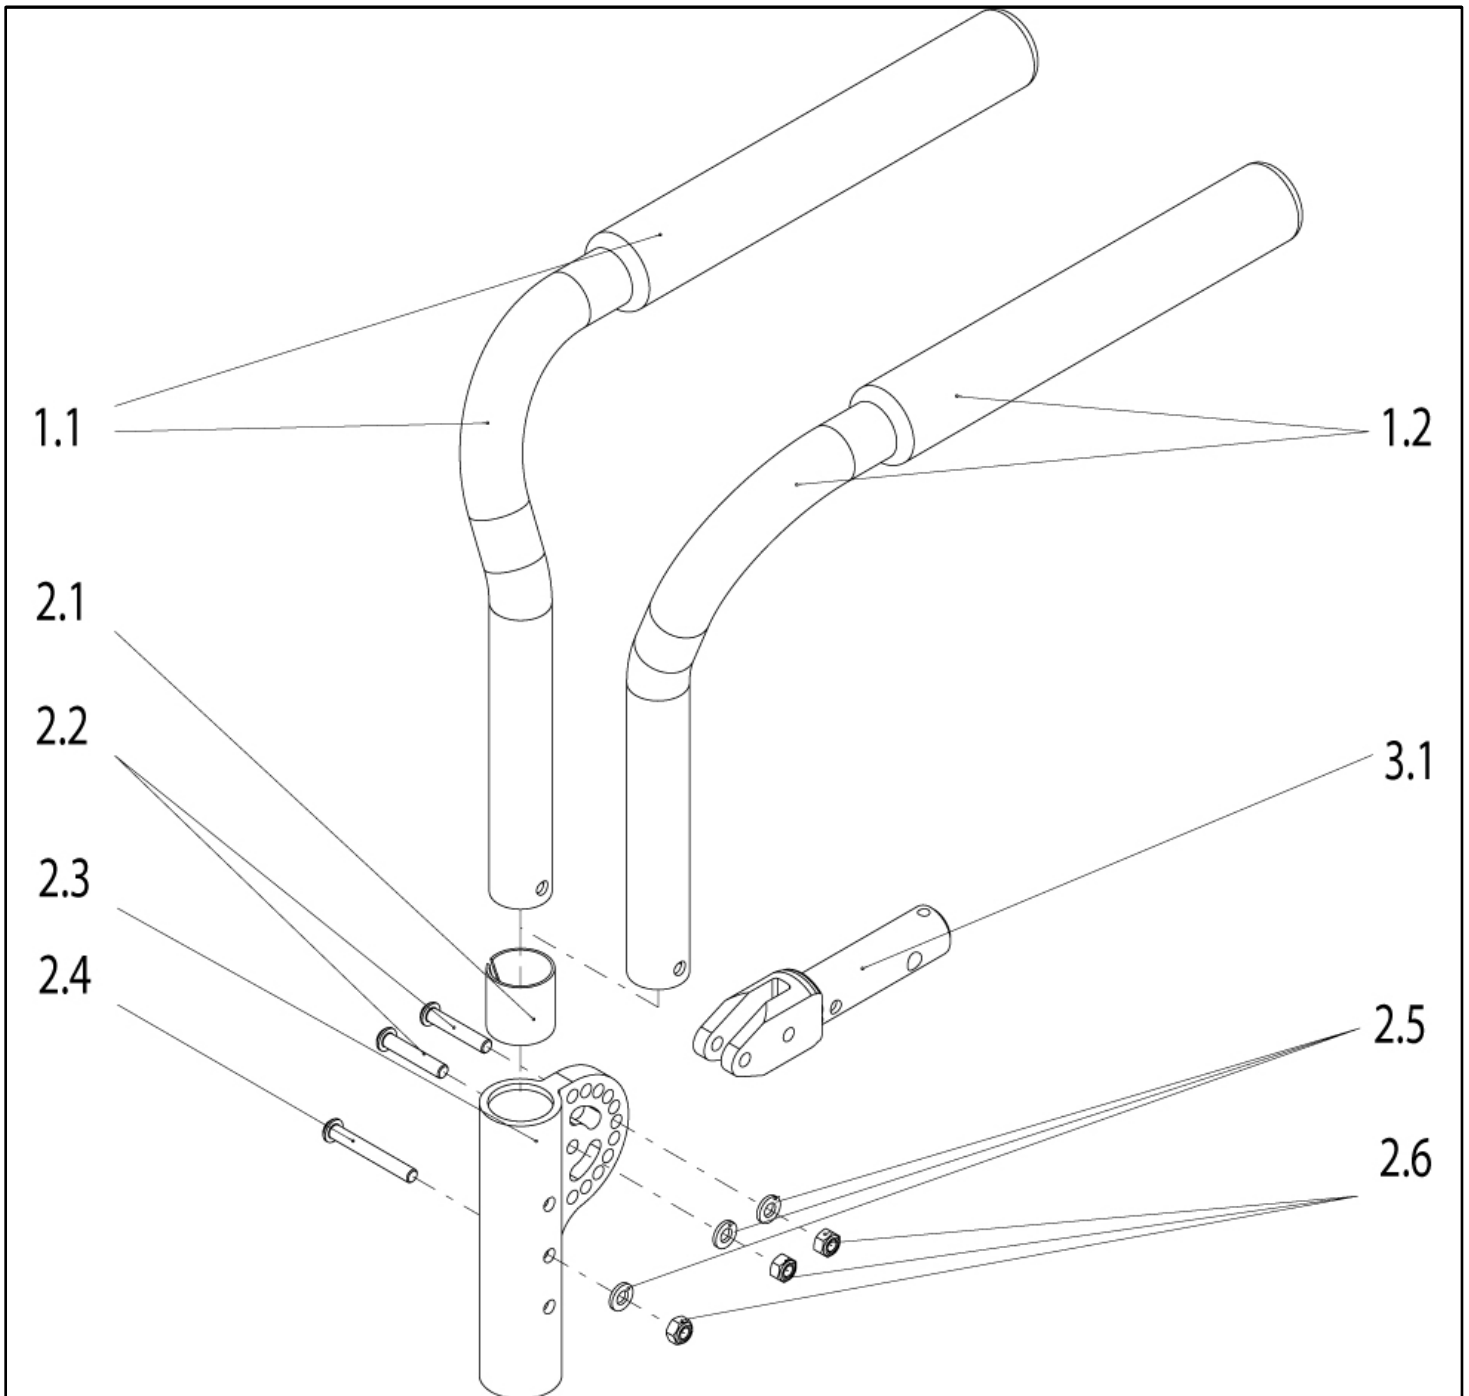

Argon2 - Padded tubular armrest

Pos	Item number	Description	Comment
1.2	051324	Padded armrest angle adjustable w/o bracket (Pad length approx. 220 mm)	RH
1.1	051325	Padded armrest angle adjustable w/o bracket (Pad length approx. 220 mm)	LH
1.1 - 3.1	65104119-000	Padded armrest angle adjustable with bracket cpl.	Pair
2.1 - 2.6, 3.1	ET65104001-001	Bracket for padded armrest cpl.	1 side