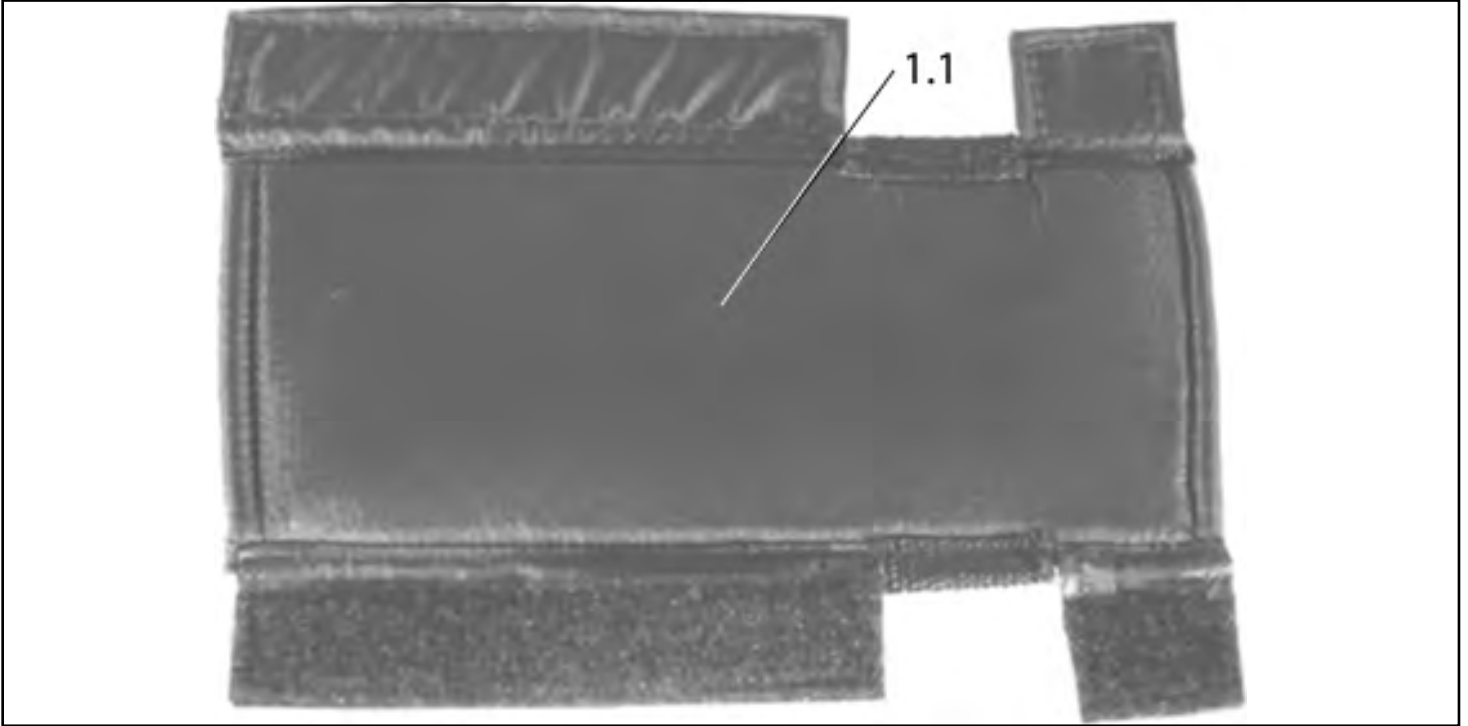

Argon2 - Frame protection cover

Pos	Item number	Description	Comment
1.1	051186	Frame protection cover