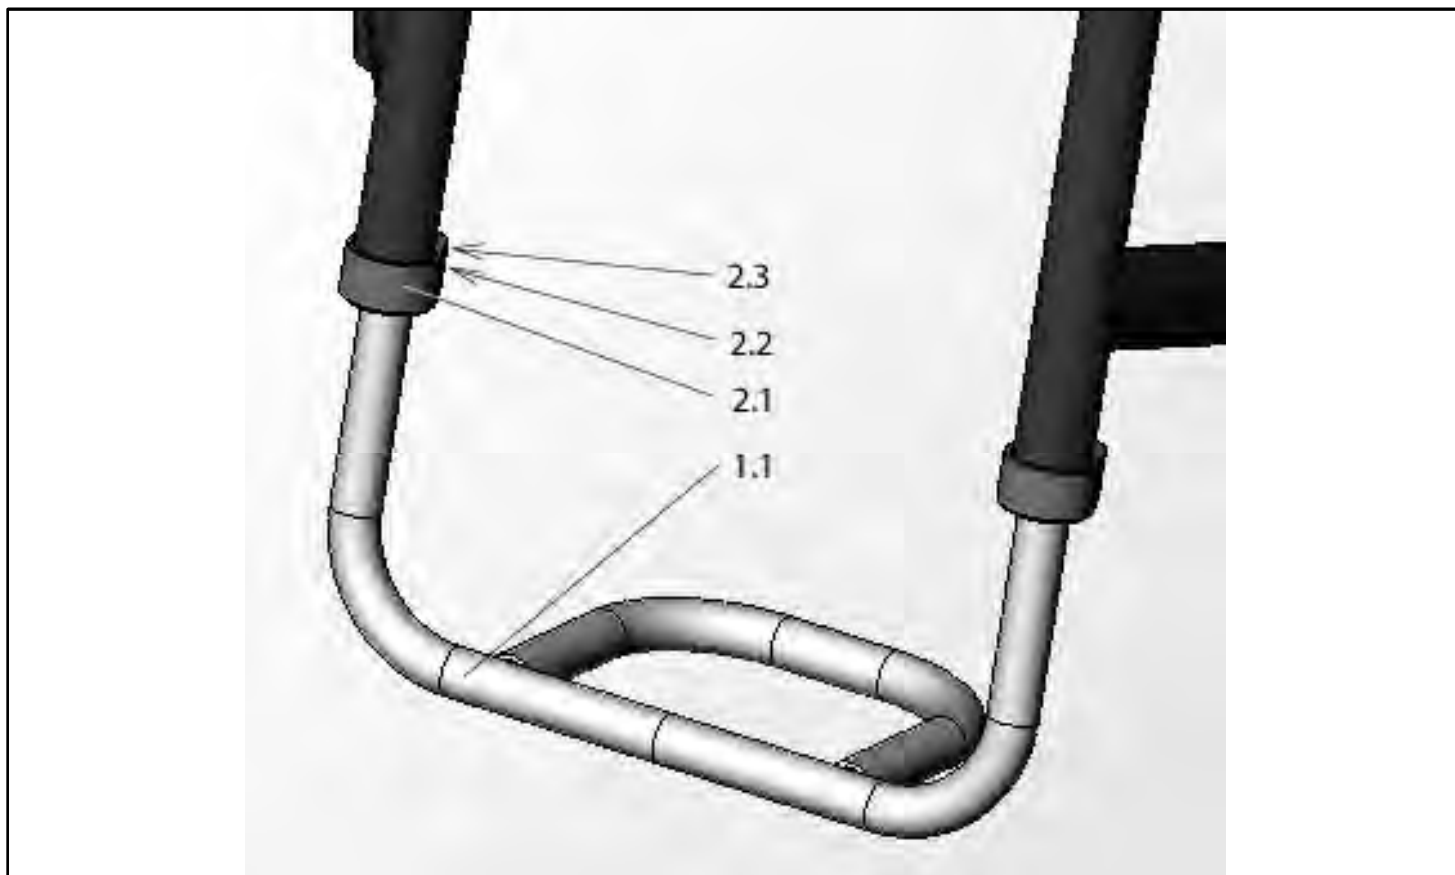

Argon2 - Tubular footrest

Pos	Item number	Description	Comment
1.1	ET65105255-001	Footrest with bar	
1.1 - 2.3	ET65105255-000	Footrest with bar and mounting kit cpl.	
2.1-2.3	051249	Fitting accessories for footrest	Pair