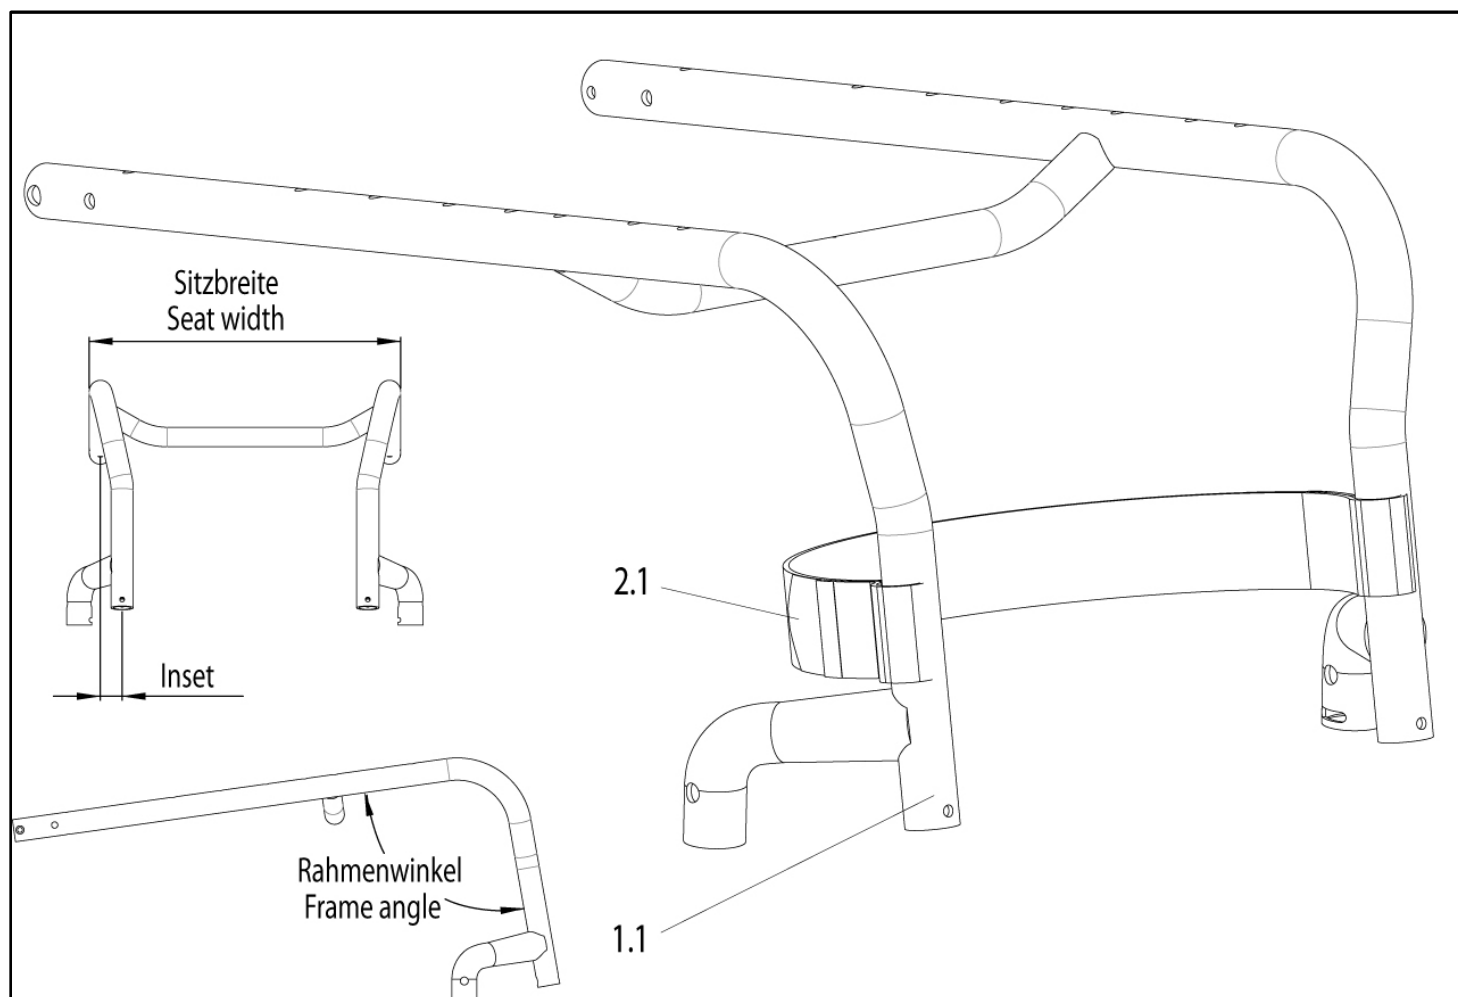

Argon2 - Frame

Pos	Item number	Description	Comment
	ET65101007-001	Argon2 Logo sticker black	Pack of 2
	ET65101007-002	Argon2 Logo sticker silver	Pack of 2
	ET65101007-003	Argon2 Logo sticker orange	Pack of 2
1.1	65101000-101	Frame powdercoated, Frame angle 92°, Inset 0 cm	
1.1	65101000-102	Frame powdercoated, Frame angle 92°, Inset 3 cm	
1.1	65101000-103	Frame powdercoated, Frame angle 100°, Inset 0 cm	
1.1	65101000-104	Frame powdercoated, Frame angle 100°, Inset 3 cm	
2.1	066140-001	Calf strap cpl. L= 750 mm	
2.1	066140-002	Calf strap cpl. L= 800 mm	
2.1	066140-003	Calf strap cpl. L= 850 mm	
2.1	066140-004	Calf strap cpl. L= 900 mm	
2.1	066140-005	Calf strap cpl. L= 950 mm