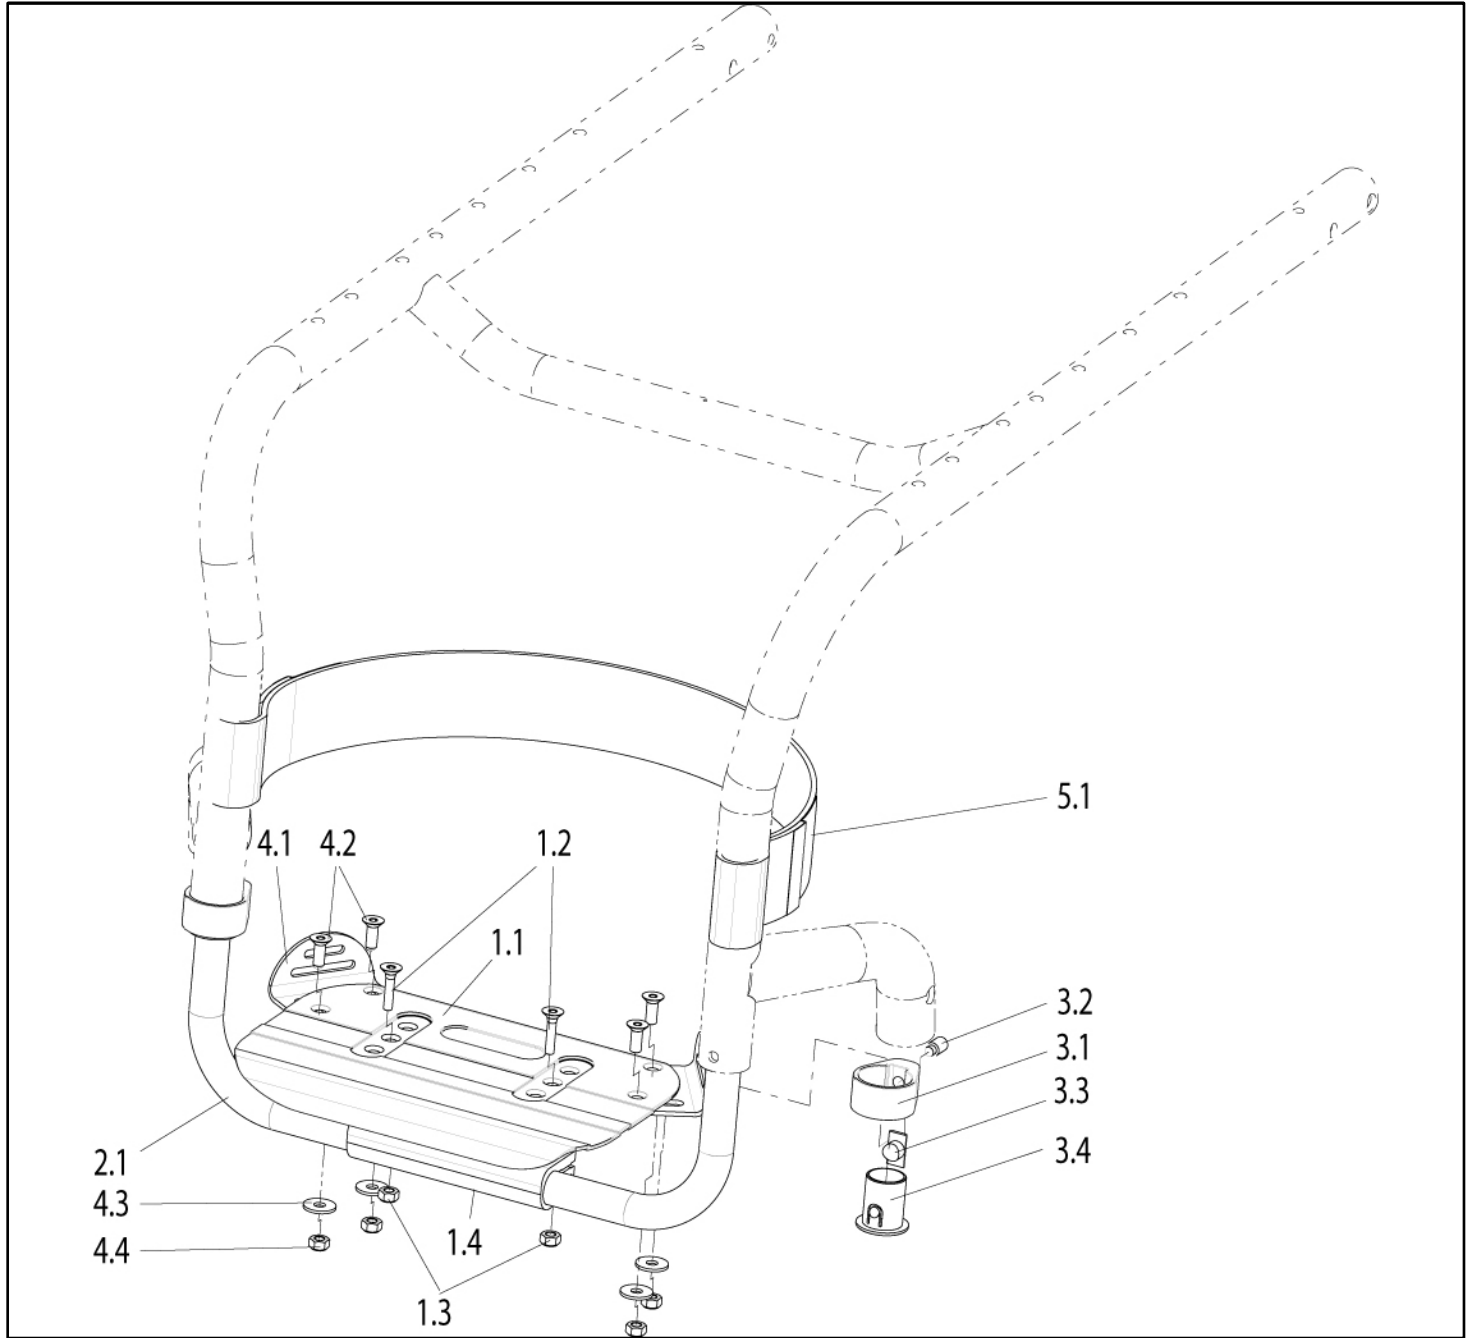

Argon2 - Platform footrest with carbon plate

Pos	Item number	Description	Comment
-	765821003.01-ET	Anti-slip cover L = 140 mm for foot board	Pack of 6
-	765821003.02-ET	Anti-slip cover L = 200 mm for foot board	Pack of 6
1.1 - 3.3	ET65105300-000	Footrest with mounting kit, cpl.	
1.1 - 1.4	ET65105007	Footboard with footrest clamp and fitting accessories, cpl.	
2.1, 3.1 - 3.4	ET65105005	Footrest bar with mounting kit cpl.	
4.1 - 4.4	765821004	Side stop for footboard	Pair
5.1	066140-001	Calf strap cpl. L= 750 mm