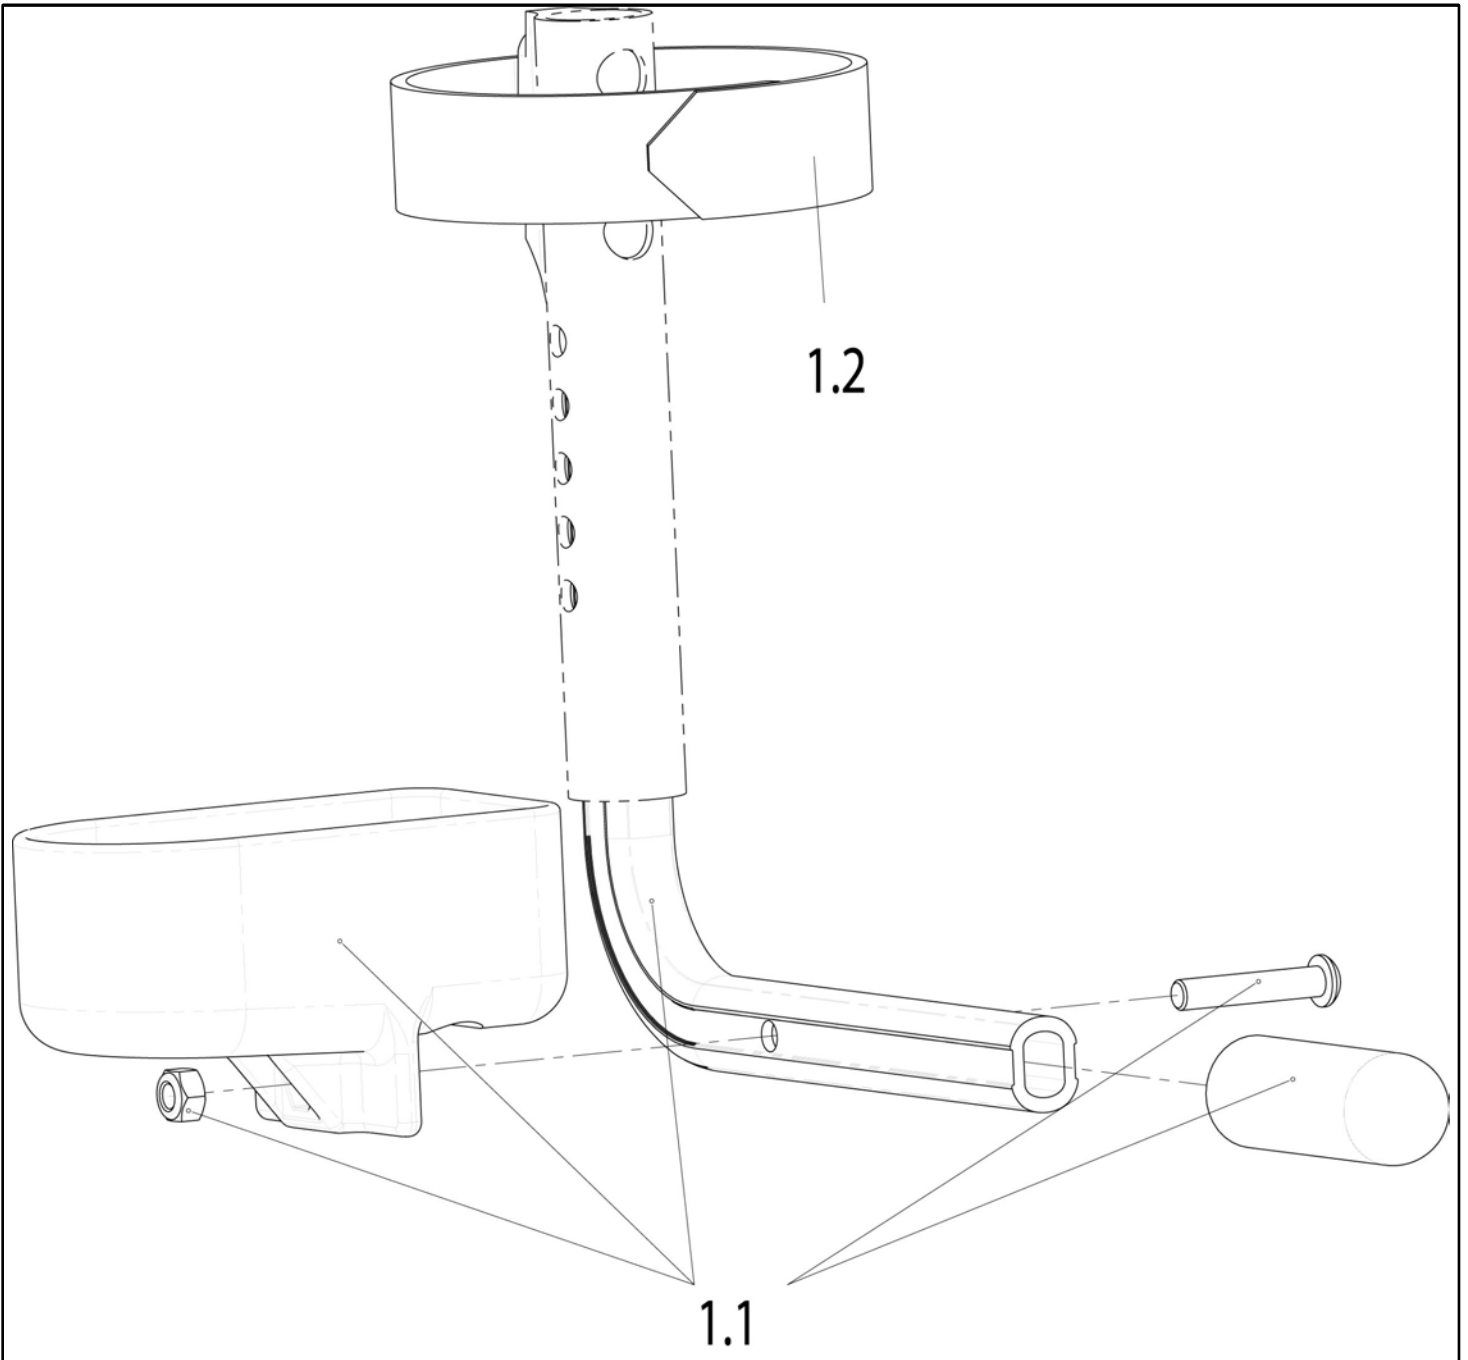

Argon2 - Crutch holder with velcro strap

Pos	Item number	Description	Comment
1.1 - 1.2	740815120	Crutch holder with Velcro strap complete	without tipping tube
1.2	000 815 123-ET	Velcro strap	5 items/pack
-	051182	Tip assist with frame adapter cpl.