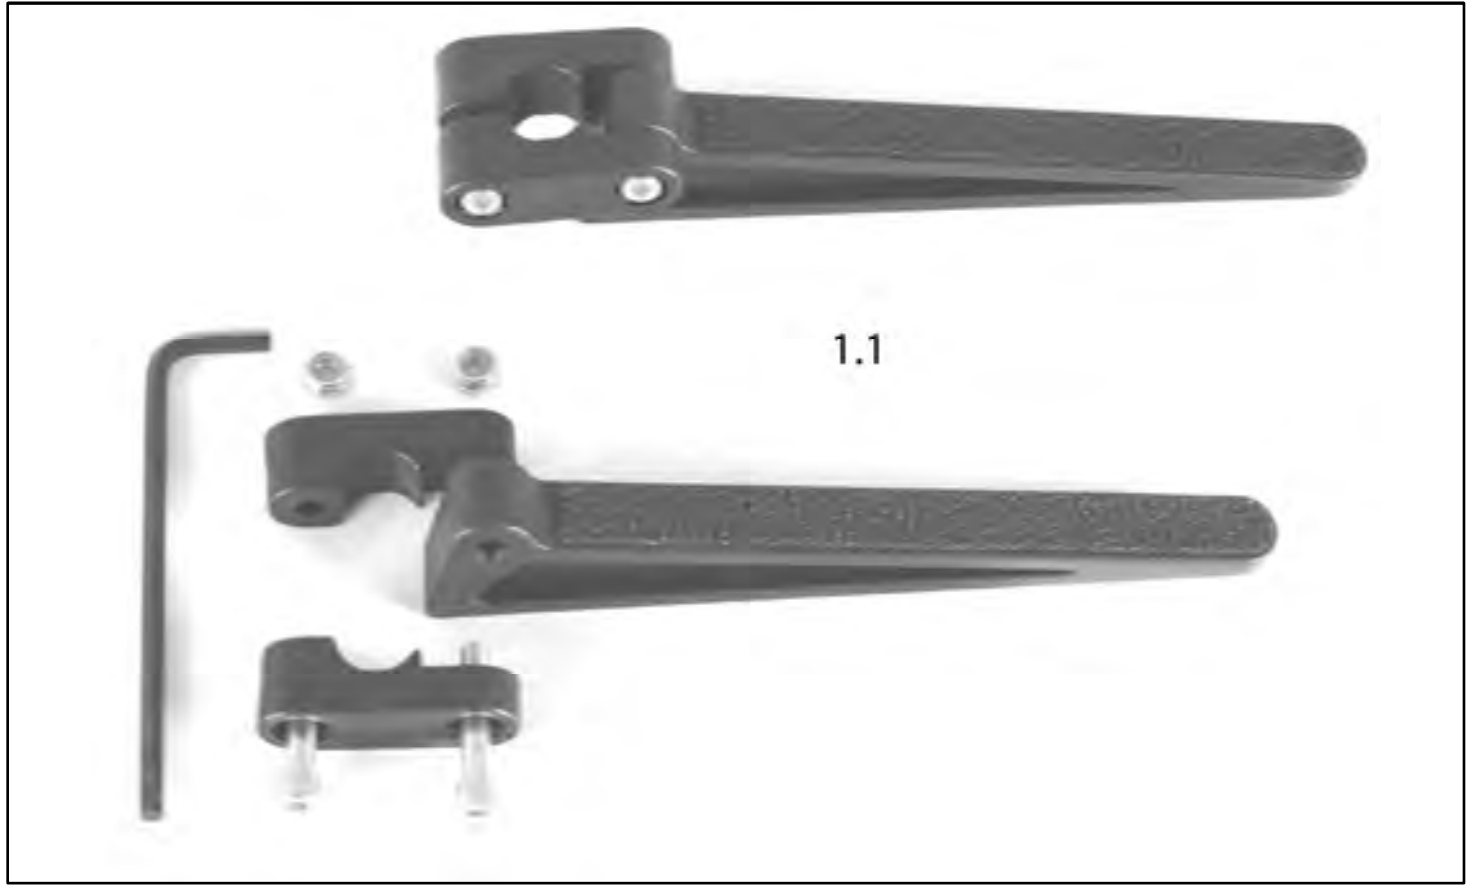

Argon2 - Caddy

Pos	Item number	Description	Comment
1.1	L902350	Caddy, bag carrier complete (All parts as illustrated)	2 items