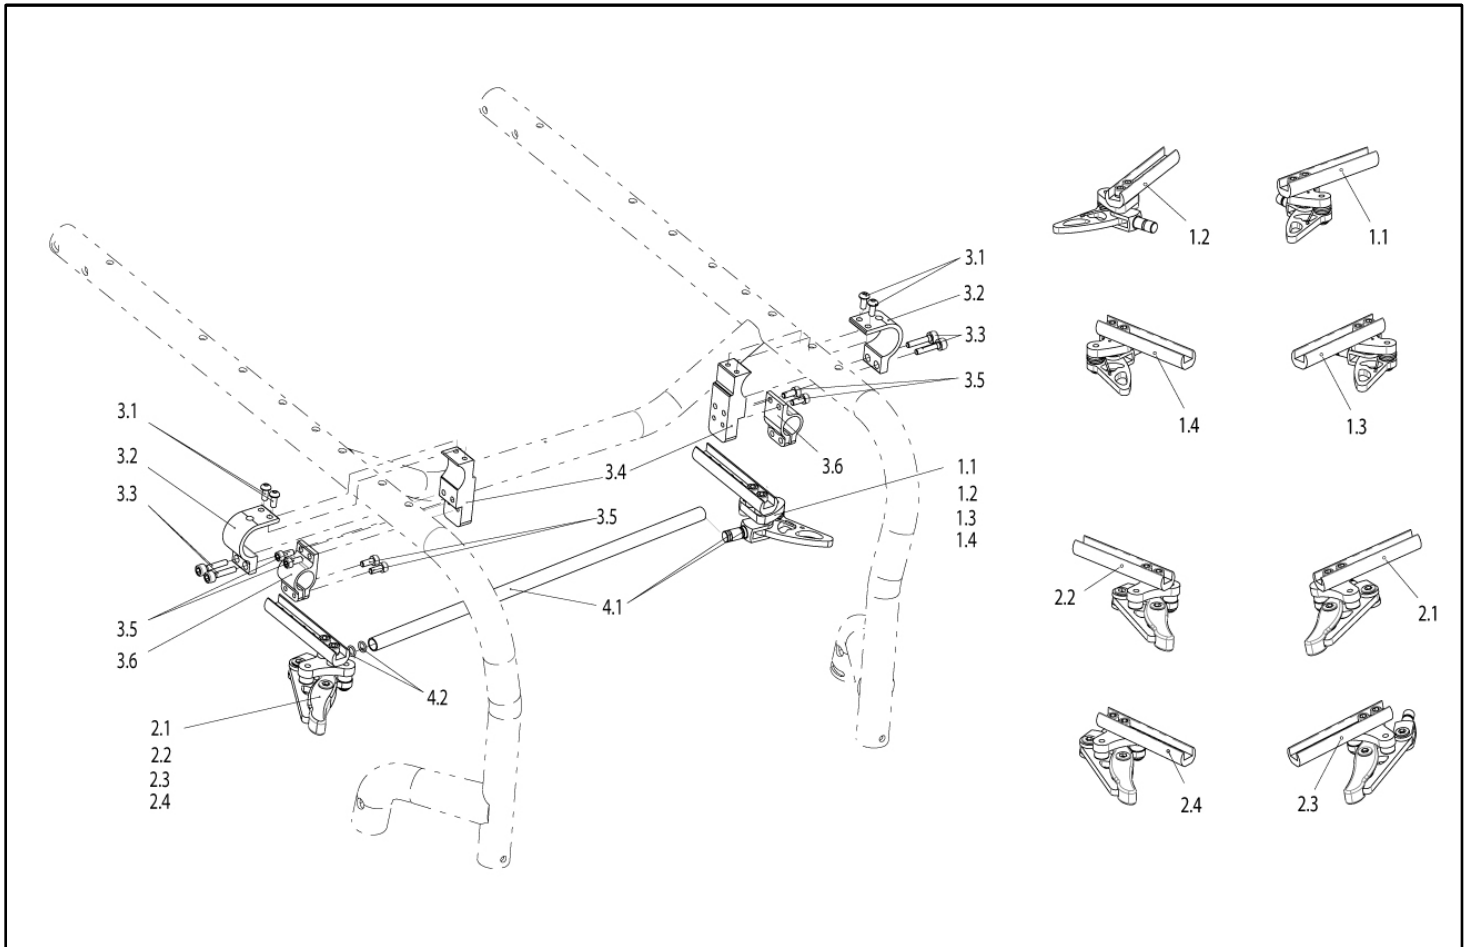

Argon2 - One arm wheel lock

Pos	Item number	Description	Comment
1.1	066631-011	One arm brake receiver LH rear mount	
1.2	066631-012	One arm brake receiver RH rear mount	
1.3	066631-013	One arm brake receiver LH front mount	
1.4	066631-014	One arm brake receiver RH front mount	
2.1	066631-021	One arm brake actuator LH rear mount	
2.2	066631-022	One arm brake actuator RH rear mount	
2.3	066631-023	One arm brake actuator LH front mount	
2.4	066631-024	One arm brake actuator RH front mount	
4.1, 4.2	ET65106001-002	Push tube incl. O-ring	
3.1 - 3.6	ET65106001-001	Mounting accessories one arm brake