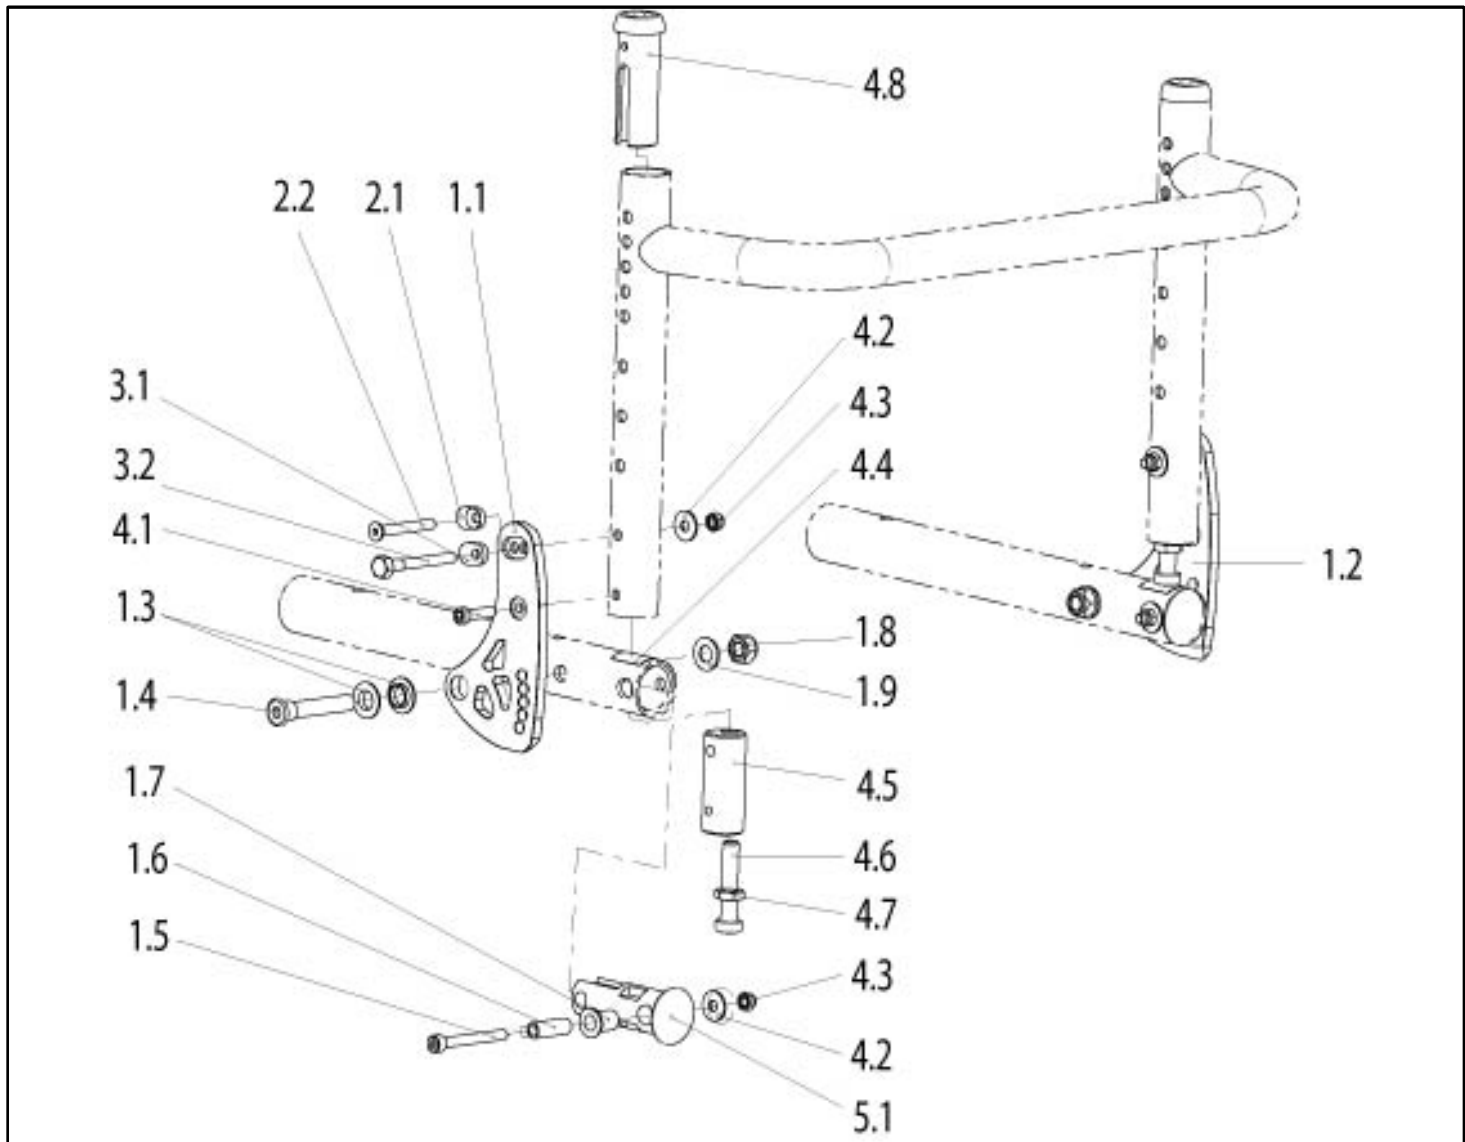

Argon2 - Backrest, angle adj., fixed

Pos	Item number	Description	Comment
1.1 - 1.9	65103006-000	Back mount angle adjustable	Pair
2.1 - 2.2, 4.1 - 4.8	65103003-001	Mounting kit for side guard high mounted	1 side
3.1 - 3.2, 4.1 - 4.8	65103003-002	Mounting kit for side guard low mounted	1 side
4.8	058414-ET	Bushing backrest	Pack of 4
5.1	ET65101006	Frame end plug	Pack of 2