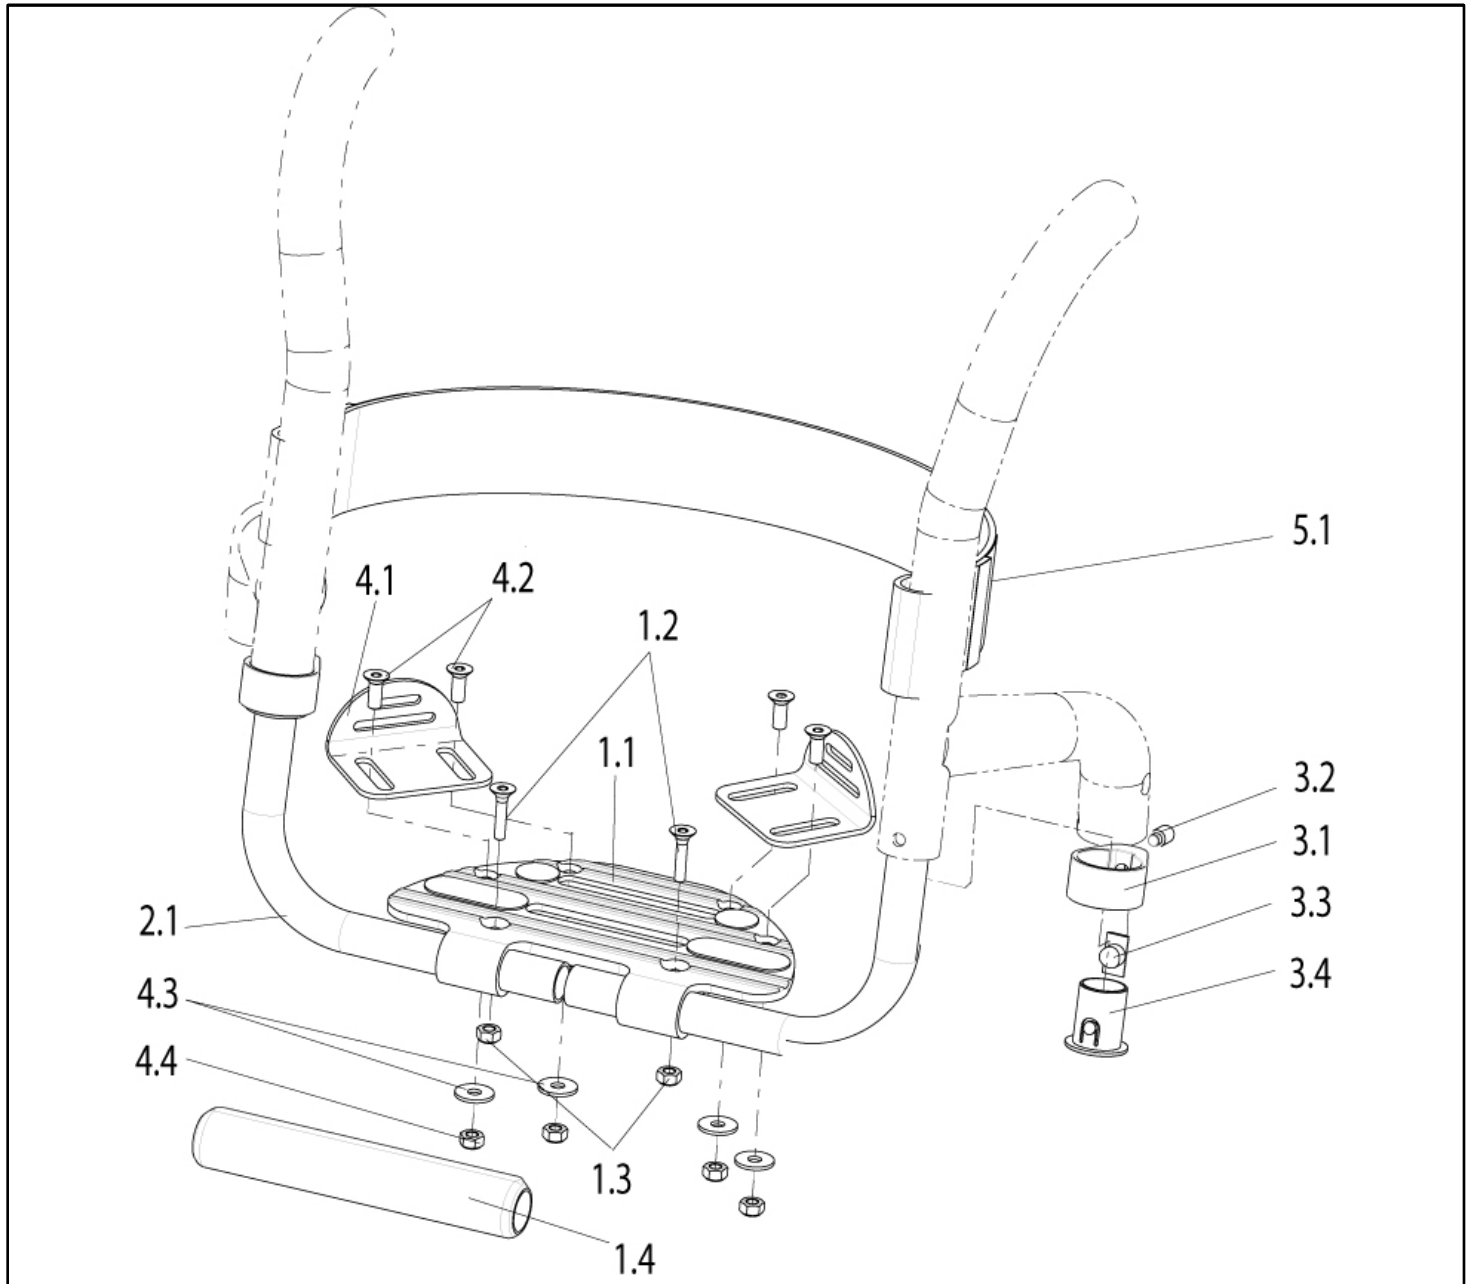

Argon2 - Performance footrest

Pos	Item number	Description	Comment
1.1 - 3.3	ET65105400-000	Footrest Performance with mounting kit, cpl.	
1.1 - 1.4	ET65105011	Footboard Performance with fitting accessories	
2.1, 3.1 - 3.4	ET65105005	Footrest bar with mounting kit cpl.	
4.1 - 4.4	765821004	Side stop for footboard	Pair
5.1	066140-001	Calf strap cpl. L= 750 mm	
5.1	066140-002	Calf strap cpl. L= 800 mm	
5.1	066140-003	Calf strap cpl. L= 850 mm	
5.1	066140-004	Calf strap cpl. L= 900 mm