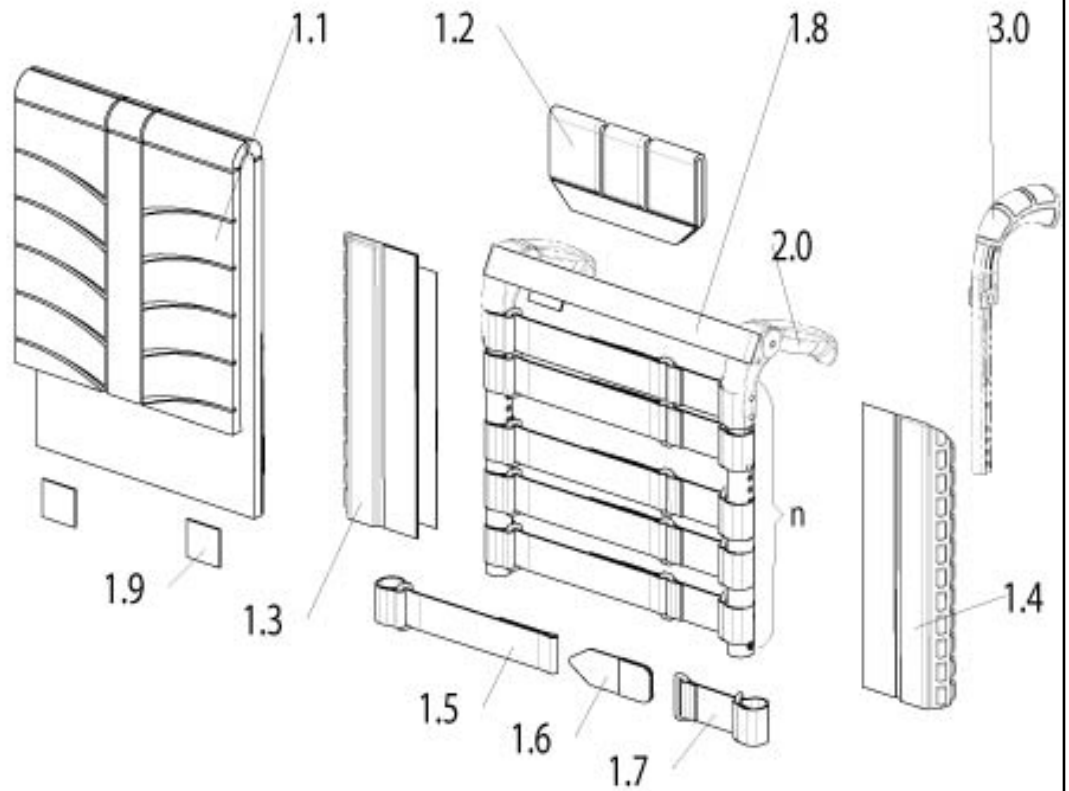

Argon2 - EXO Backrest upholstery, with long and fold down pushhandles

BH/RH in cm	Pos	n
25		
27,5		
30		
32,5	2.0	4
35	2.0	5
37,5	2.0	5
40	2.0	6
42,5	2.0	6
45	2.0	7
47,5	2.0	7
25 - 30	2.0	4
30 - 35	2.0	5
35 - 40	2.0	5
40 - 45	2.0	6
45 - 47,5	2.0	7
25	3.0	4
27,5	3.0	4
30	3.0	5
32,5	3.0	5
35	3.0	5
37,5	3.0	6
40	3.0	6
42,5	3.0	7
45	3.0	7
47,5	3.0	7
25 - 30	3.0	4
30 - 35	3.0	5
35 - 40	3.0	5
40 - 45	3.0	6
45 - 47,5	3.0	7

Pos	Item number	Description	Comment
1.1	06804022-001	EXO Backrest sling, synthetic fibre, padded, adjustable, 1 accessory bag, black, SW 20 - 42 with BH 20 - 40	Please order back belts, side and backrest pads separately
1.1	06804022-002	EXO Backrest sling, synthetic fibre, padded, adjustable, 1 accessory bag, black, SW 20 - 42 with BH 42,5 - 47,5 or SW 44 - 60 with BH 20 - 47,5	Please order back belts, side and backrest pads separately
1.1	06804023-001	EXO PRO Backrest sling, adjustable, breathable, 1 accessory bag, black, SW 20 - 42 with BH 20 - 40	Please order back belts, side and backrest pads separately
1.1	06804023-002	EXO PRO Backrest sling, adjustable, breathable, 1 accessory bag, black, SW 20 - 42 with BH 42,5 - 47,5 or SW 44 - 60 with BH 20 - 47,5	Please order back belts, side and backrest pads separately