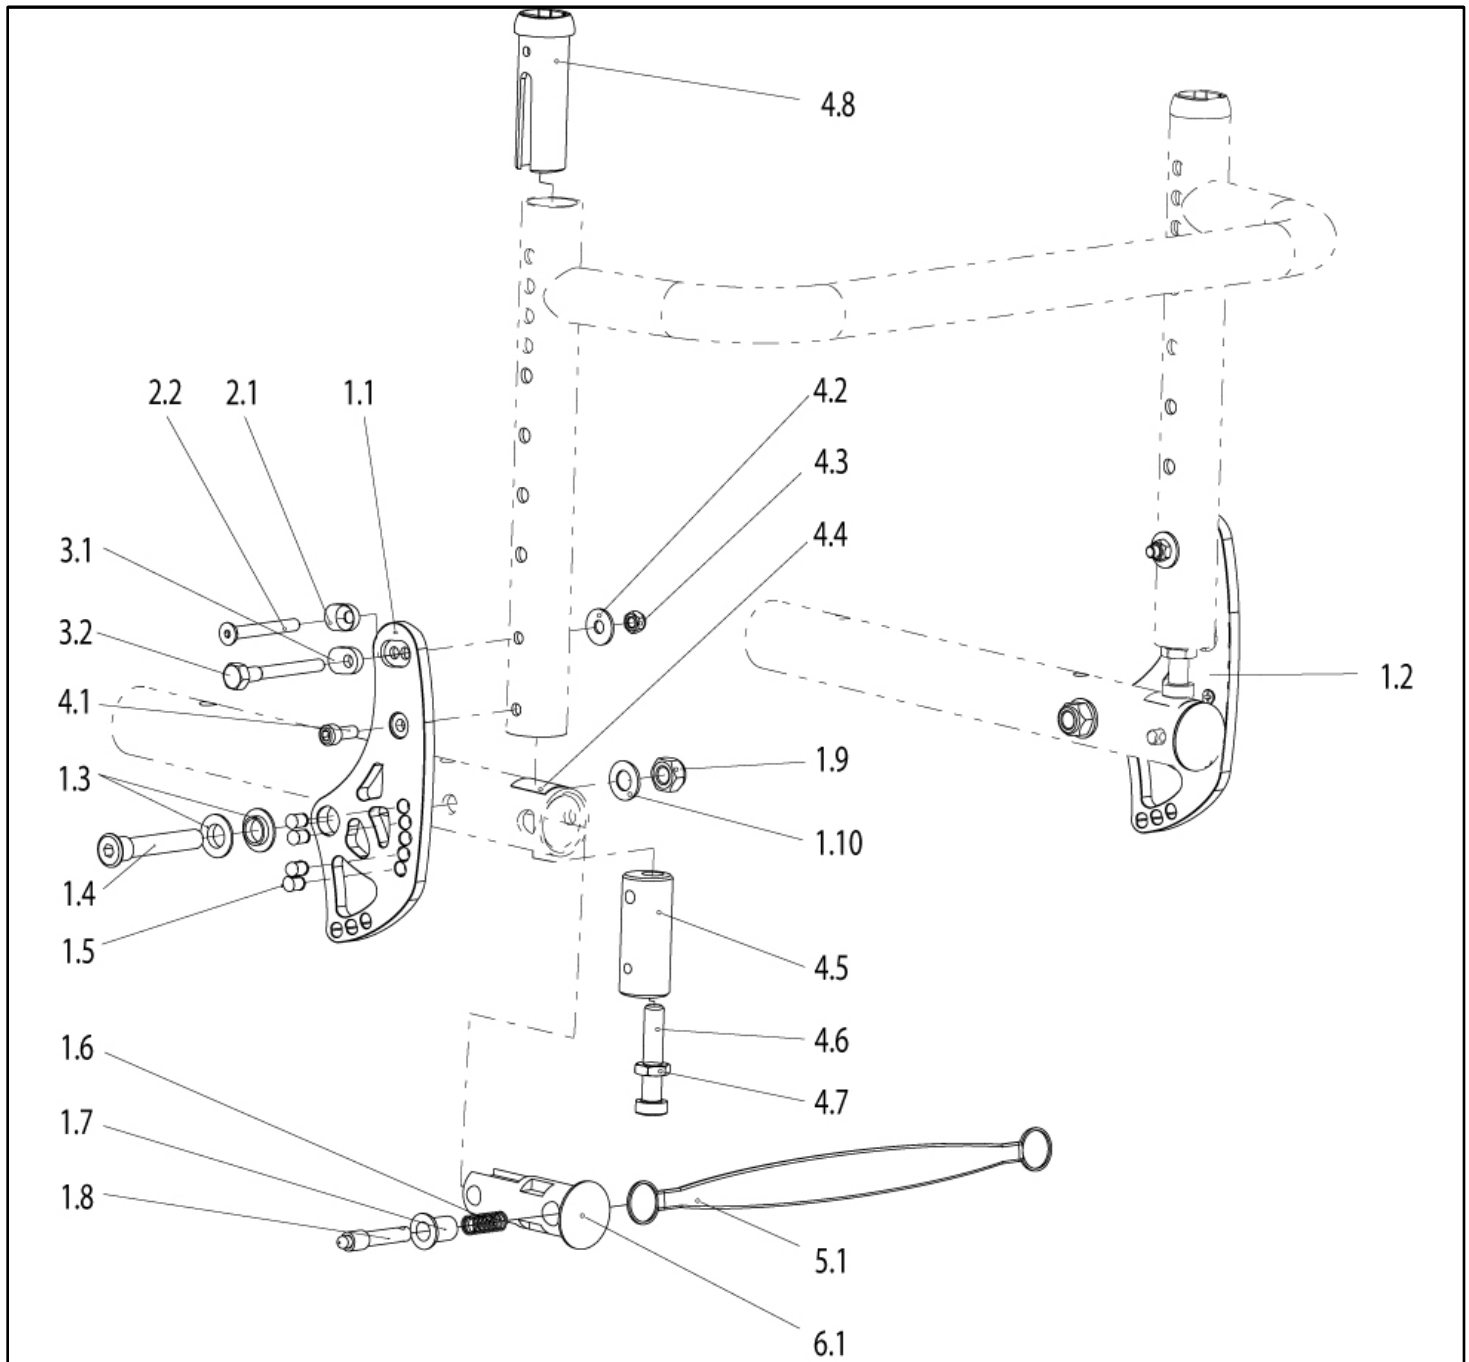

Argon2 - Backrest, angle adj., fold down, double locking

Pos	Item number	Description	Comment
1.1 - 1.10, 5.1	65103005-000	Back mount double locking incl. escapement	Pair
1.6 - 1.8	ET65103001	Escapement	2 sides
2.1 - 2.2, 4.1 - 4.8	65103003-001	Mounting kit for side guard high mounted	1 side
3.1 - 3.2, 4.1 - 4.8	65103003-002	Mounting kit for side guard low mounted	1 side