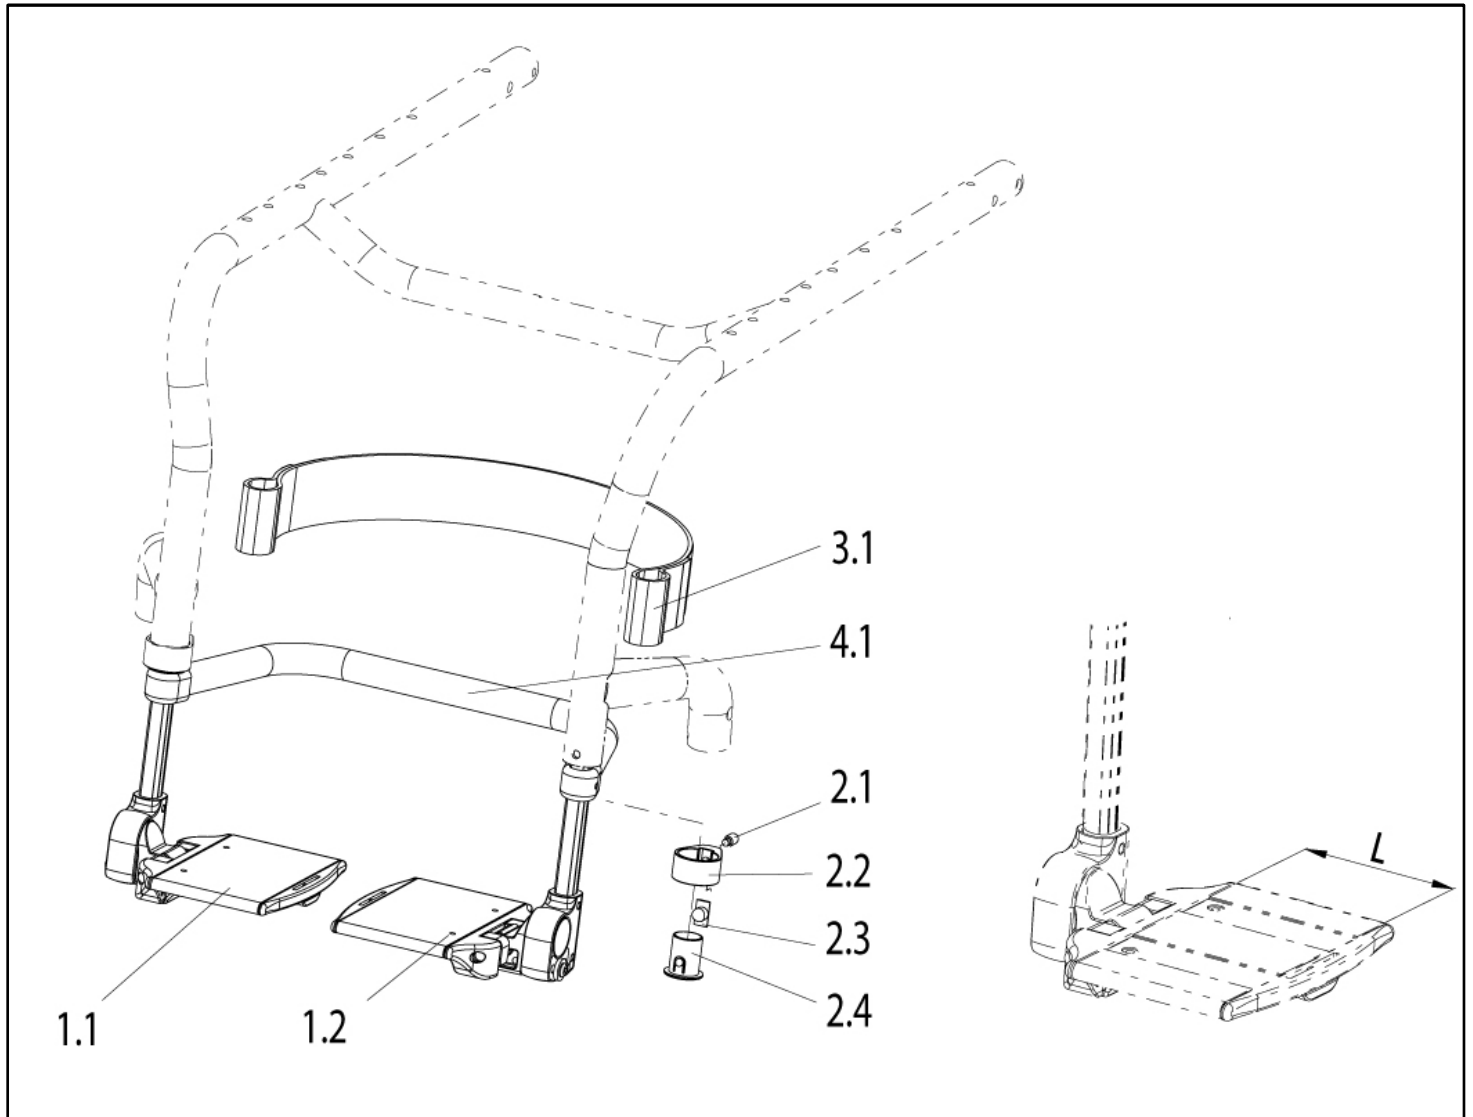

Argon2 - Aluminium footplate divided

Pos	Item number	Description	Comment
4.1	ET65105290	Stabilizer bar for divided Fottplate	
3.1	066140-001	Calf strap cpl. L= 750 mm	
3.1	066140-002	Calf strap cpl. L= 800 mm	
3.1	066140-003	Calf strap cpl. L= 850 mm	
3.1	066140-004	Calf strap cpl. L= 900 mm	
3.1	066140-005	Calf strap cpl. L= 950 mm	
-	000821167	Slip resistant coating (Only available by the metre. Please indicate quantity)	per meter
1.1	ET65105500-001	Divided Footplate	right
1.2	ET65105500-002	Divided Footplate	left
1.1, 1.2 - 4.1	ET65105500-000	Divided Footplate with stabilizer bar	
2.1 - 2.4	051249	Fitting accessories for footrest	Pair