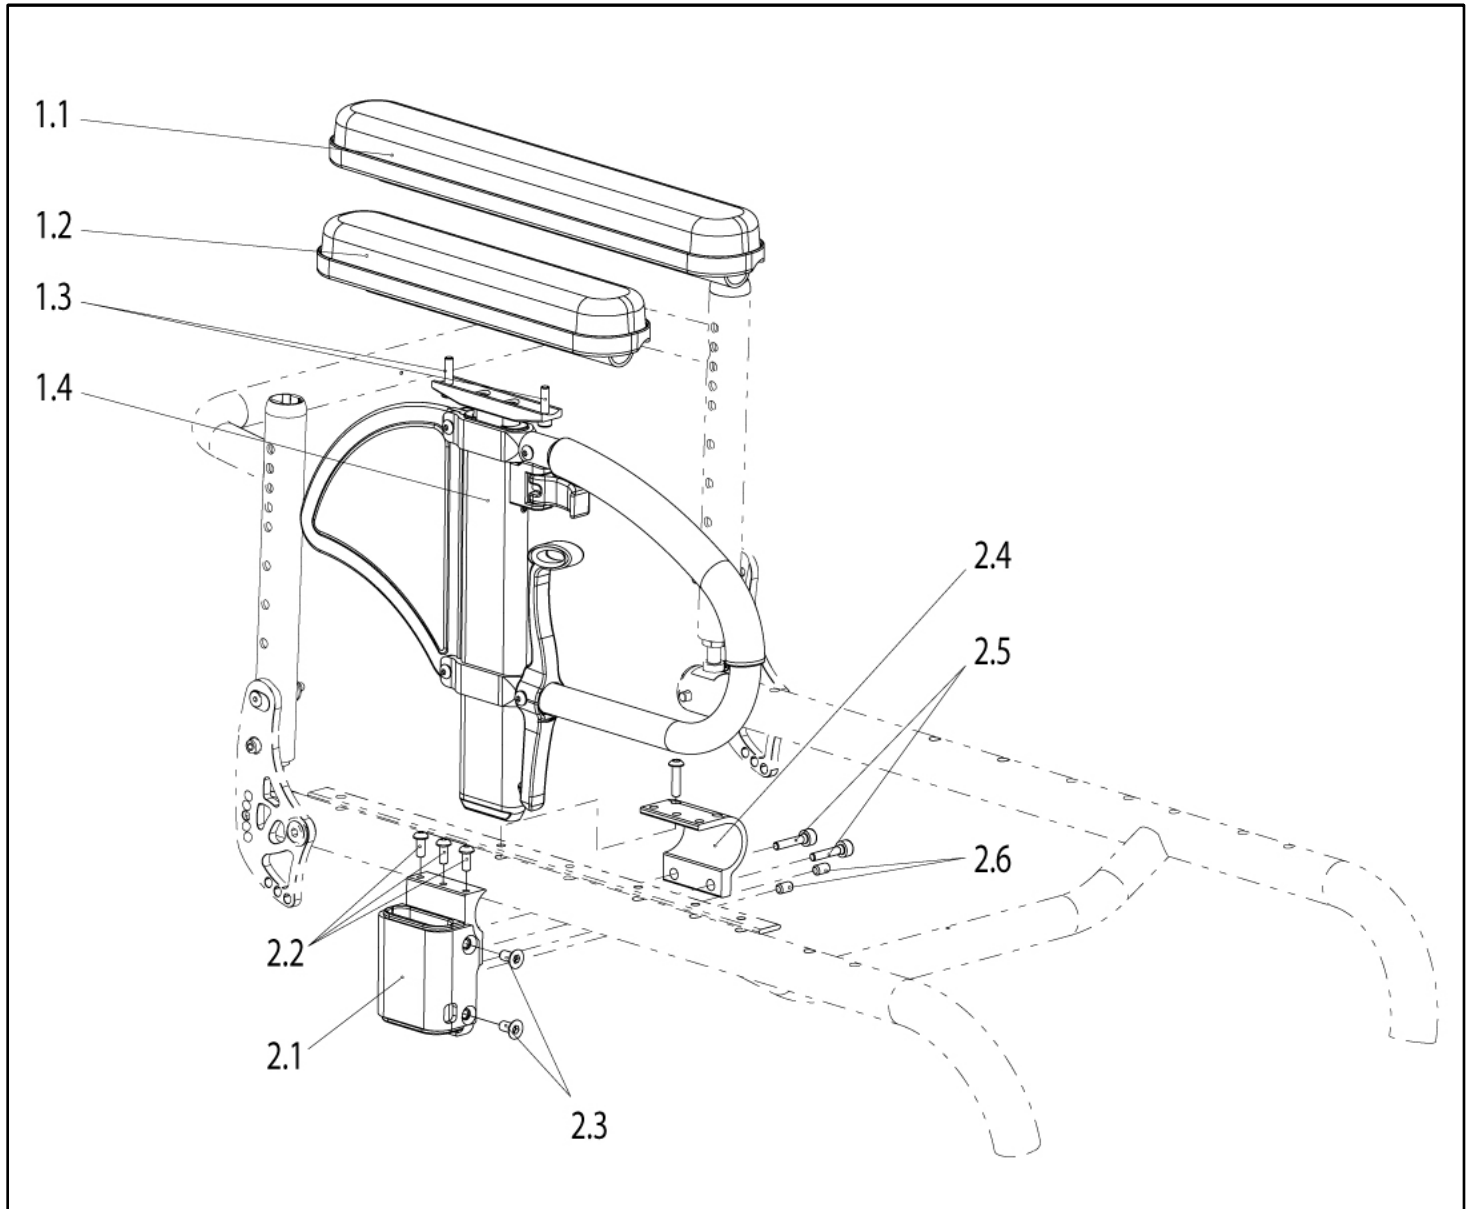

Argon2 - Side guard Single post, height adjustable armrest

Pos	Item number	Description	Comment
1.1, 1.3 - 1.4	066873-012	Single post side guard LH	long Armpad
1.1, 1.3 - 1.4	066873-011	Single post side guard RH	long Armpad
1.1, 1.3 - 1.4, 2.1 - 2.6	65104117-000	Single post side guard, long armrest, incl. bracket cpl.	Pair
1.2 - 1.4	066873-001	Single post side guard RH	short Armpad
1.2 - 1.4	066873-002	Single post side guard LH	short Armpad
1.2 - 1.4, 2.1 - 2.6	65104116-000	Single post side guard, short armrest, incl. bracket cpl.	Pair