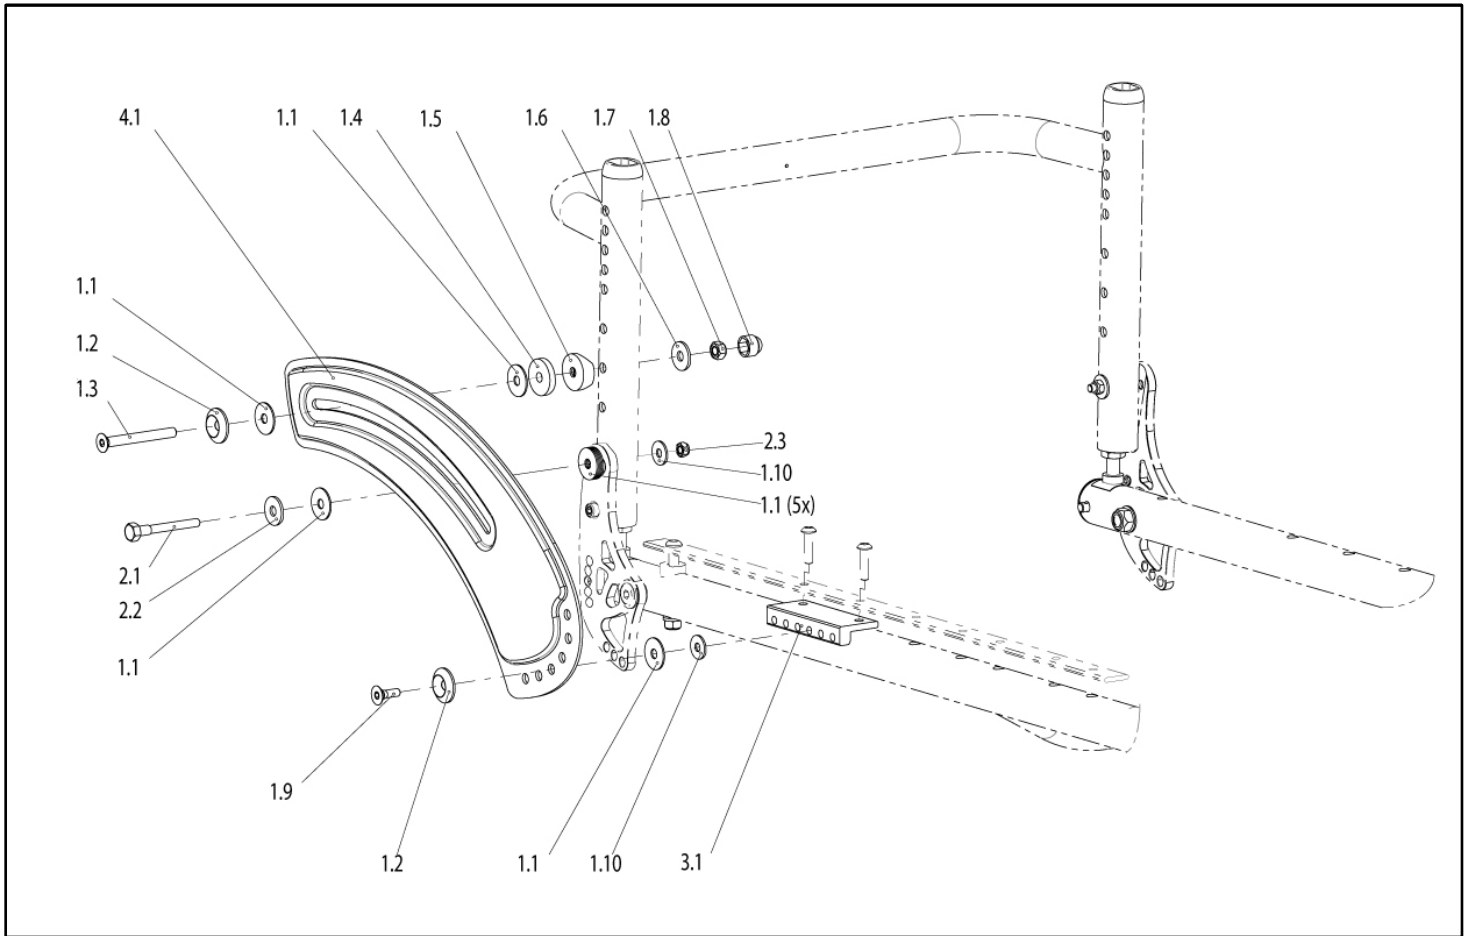

Argon2 - Side guard Carbon Slim style

Pos	Item number	Description	Comment
1.1 - 1.10, 3.1	ET65104002-003	Mounting kit used with side guard high mounted	1 side
1.1 - 3.1, 4.1	65104114-002	Side guard Slim style	RH, high mount.
1.1 - 3.1, 4.1	65104114-001	Side guard Slim style	LH, high mount.
1.1 - 3.1, 4.1	65104114-000	Side guard Slim style	Pair, high mount.
1.1, 1.2, 1.9, 1.10, 2.1 - 2.3, 3.1	ET65104002-002	Fitting for side guard low mounted	1 side, additional needed for low mount