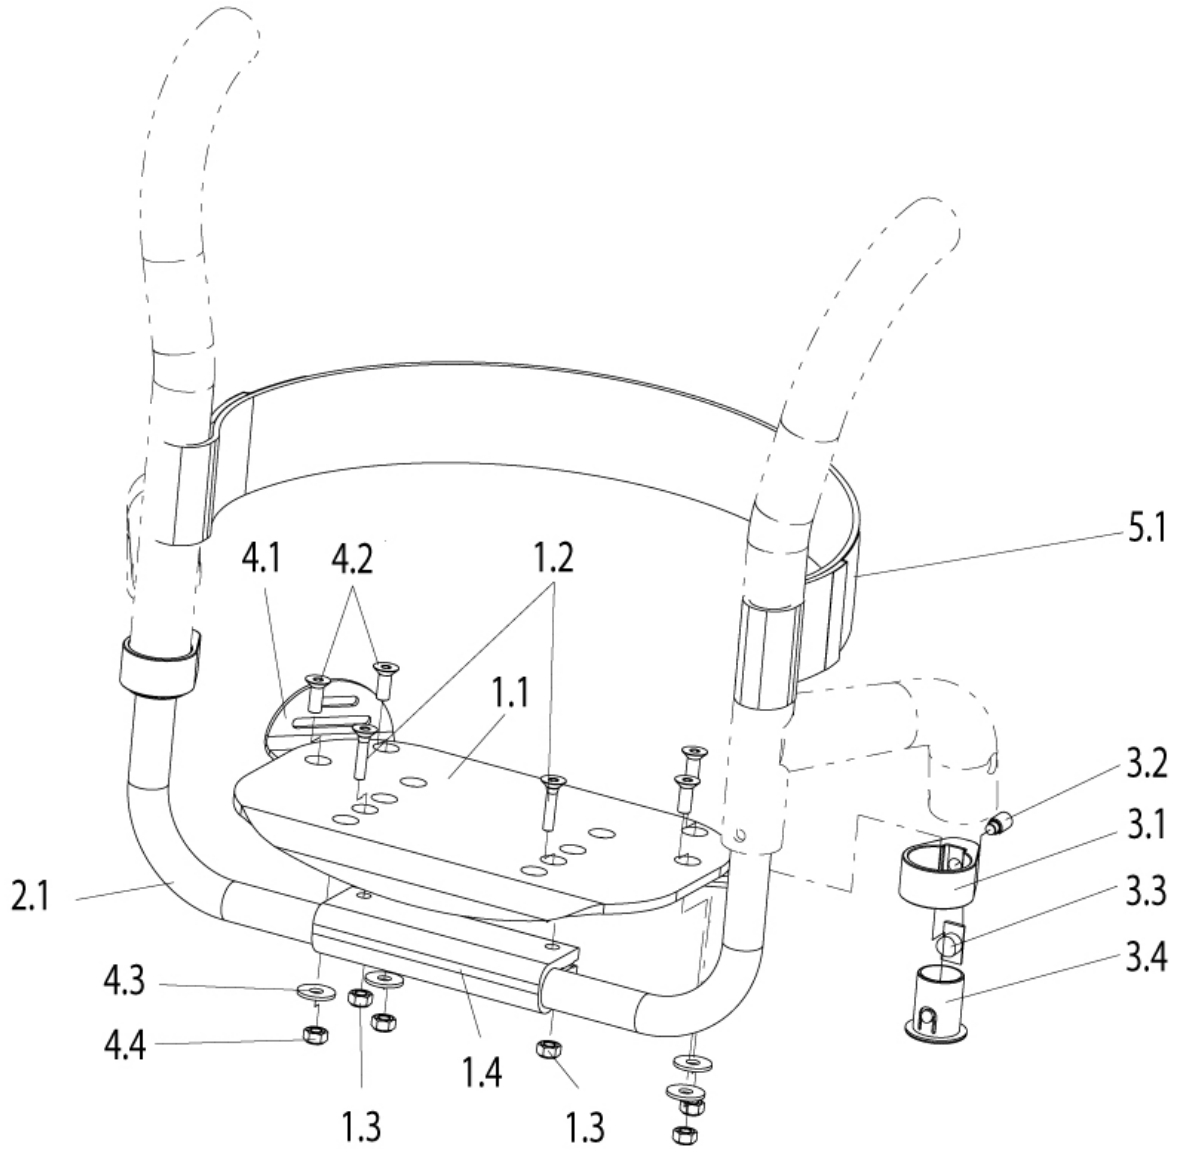

Argon2 - Platform footrest with composite plate

Pos	Item number	Description	Comment
-	765821003.01-ET	Anti-slip cover L = 140 mm for foot board	Pack of 6
-	765821003.02-ET	Anti-slip cover L = 200 mm for foot board	Pack of 6
1.1 - 3.3	ET65105700-000	Footrest with mounting kit, cpl.	
1.1 - 1.4	ET65105009	Footboard with footrest clamp and fitting accessories, cpl.	
2.1, 3.1 - 3.4	ET65105005	Footrest bar with mounting kit cpl.	
4.1 - 4.4	765821004	Side stop for footboard	Pair