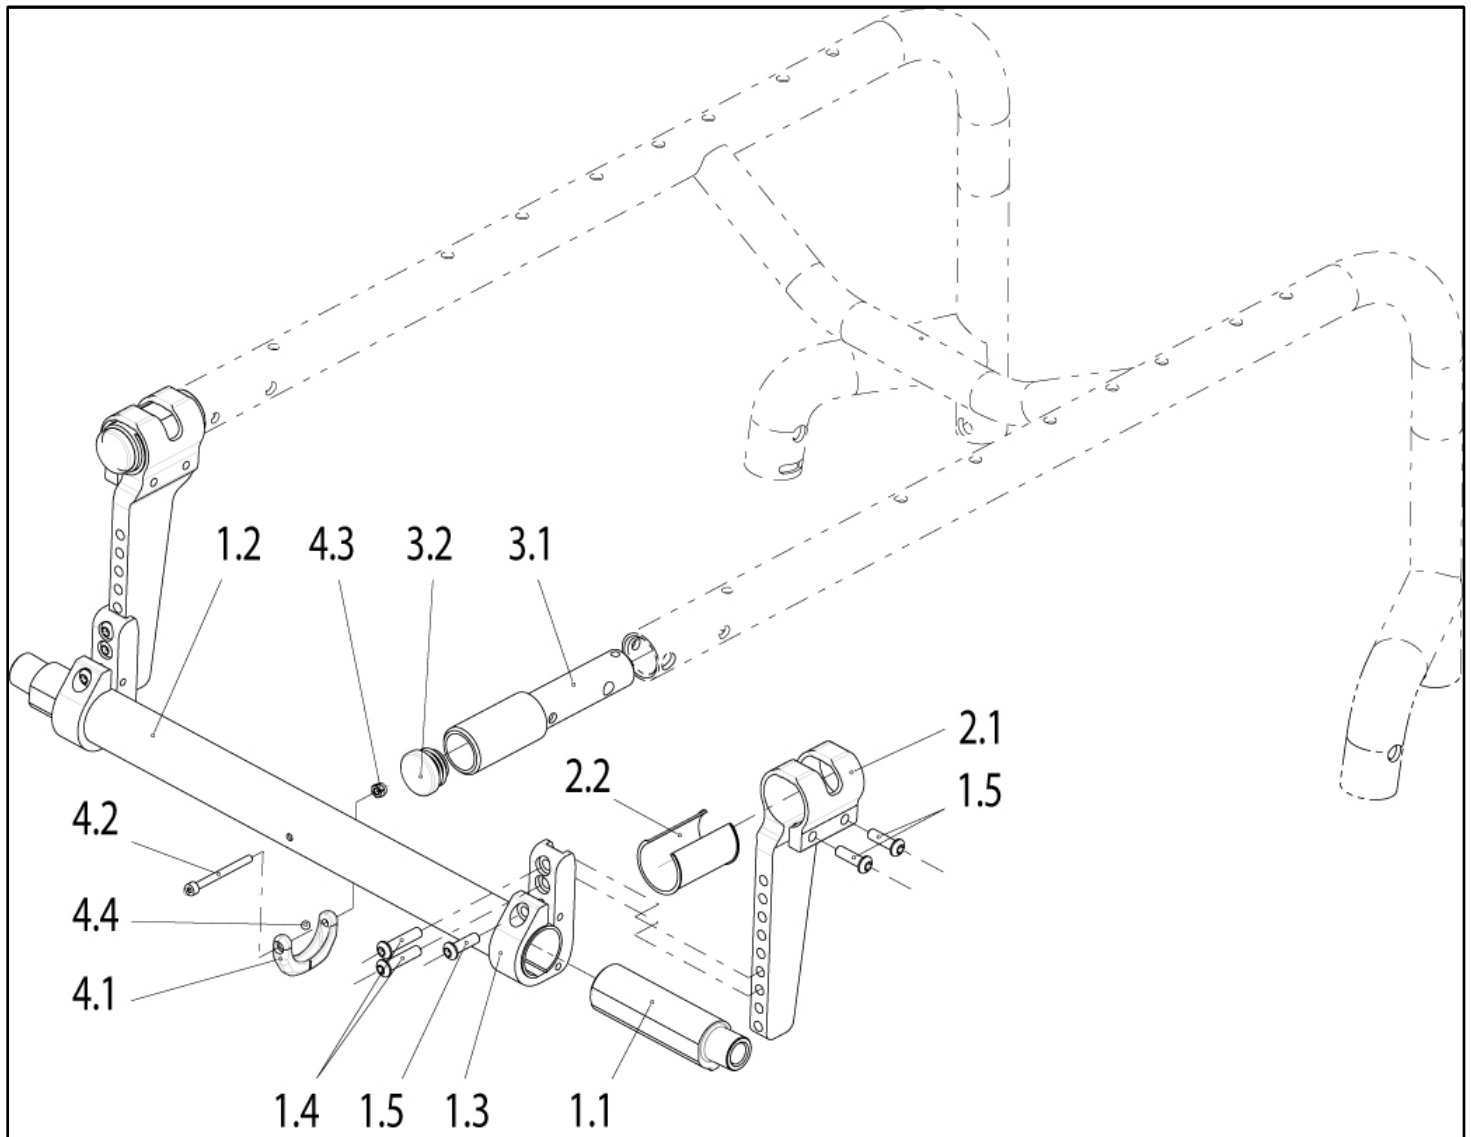

Argon2 - Wheel base extension for handbike mounting

Pos	Item number	Description	Comment
1.1	062503-002-ET	3° angle adapter, black anodized	2 pcs./pack
1.1	062503-003-ET	6° angle adapter, black anodized	2 pcs./pack
1.1	062503-004-ET	9° angle adapter, black anodized	2 pcs./pack
1.2	066540-003	axle tube 281 mm	
1.2	066540-004	axle tube 301mm	
1.2	066540-005	axle tube 321mm	
1.2	066540-006	axle tube 341mm	
1.2	066540-007	axle tube 361mm	
1.2	066540-008	axle tube 381mm	
1.2	066540-009	axle tube 401mm	
1.2	066540-010	axle tube 421mm	
1.2	066540-011	axle tube 441mm