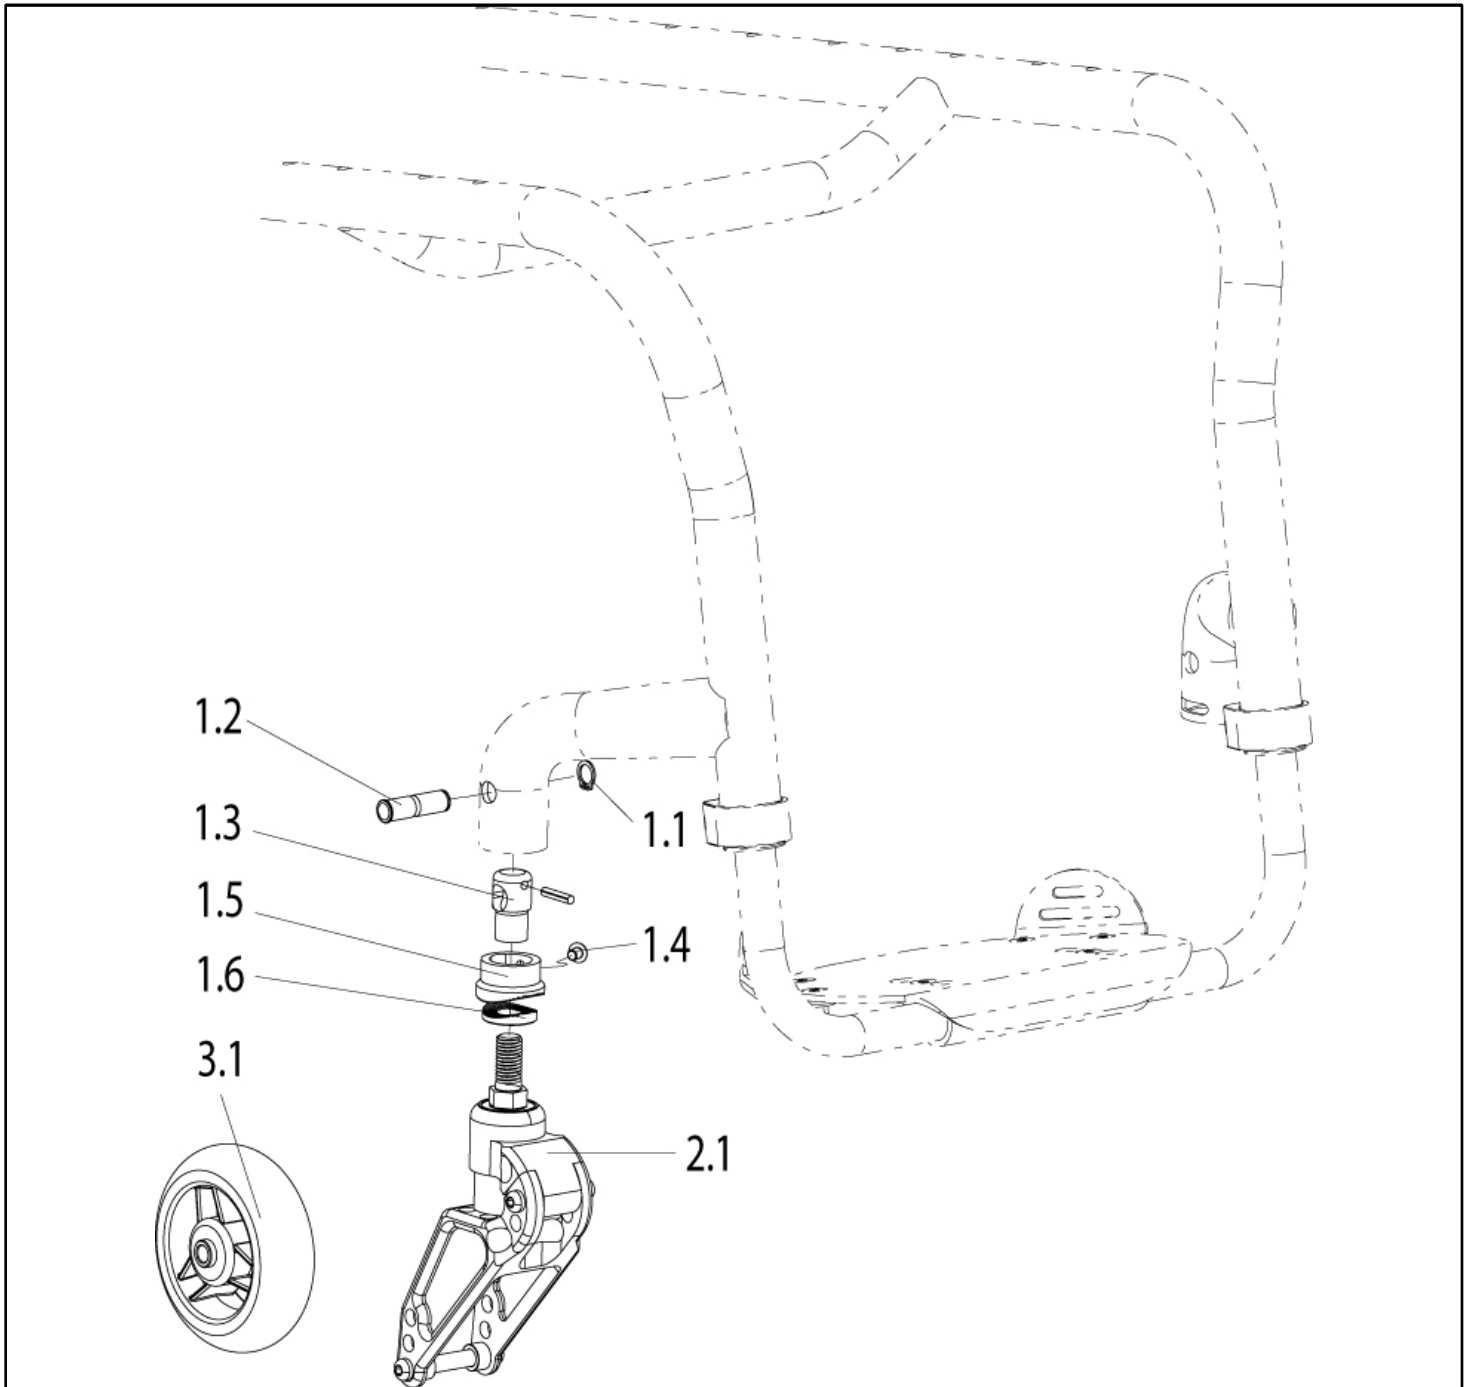

Argon2 - Castor with Frogleg fork

Pos	Item number	Description	Comment
1.1 - 1.6	65108001-ET	Mounting kit for Frogleg fork	1 side
2.1	068521	Frogleg fork	
3.1	058539	5in soft solid castor, with axle cpl.	
3.1	058543	4in light-up castor, with axle cpl.	
3.1	058556	5in light-up castor, with axle cpl.	
3.1	765858011	4in solid castor, with axle