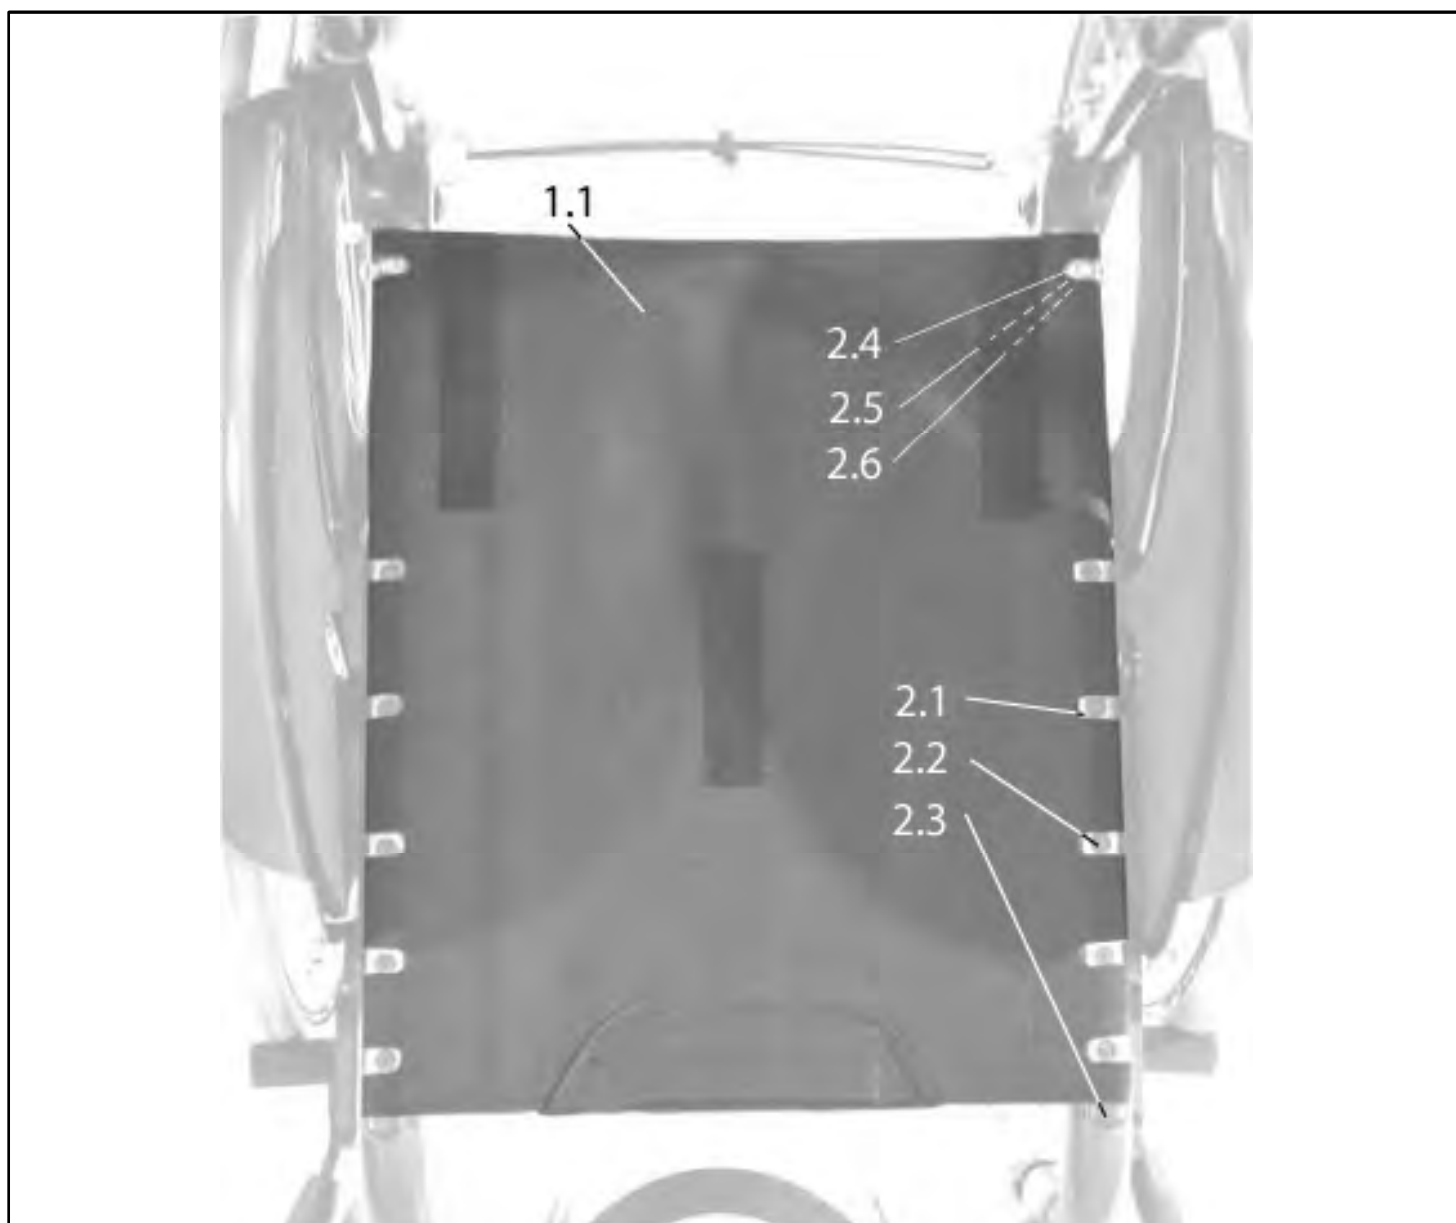

Argon2 - Seat upholstery

Pos	Item number	Description	Comment
2.3	000282105-ET	Caps for seat rails, profile 18 x 3	Pack of 4
	84402004	Utility bag	
1.1	65102300-001-ET	Seat sling with 1 utility bag cpl.	for seat width 30 - 36 cm
1.1	65102300-002-ET	Seat sling with 1 utility bag cpl.	for seat width 38 - 44 cm
1.1	65102300-003-ET	Seat sling with 1 utility bag cpl.	for seat width 46 - 50 cm
2.1	058303-ET	Seat rails for seat sling, up to 125 kg user weight	Pack of 2
2.1	ET65102001	Seat rails for seat sling, up to 140 kg user weight	Pack of 2
2.1 - 2.6	65102000	Mounting kit for seat, up to 125 kg user weight