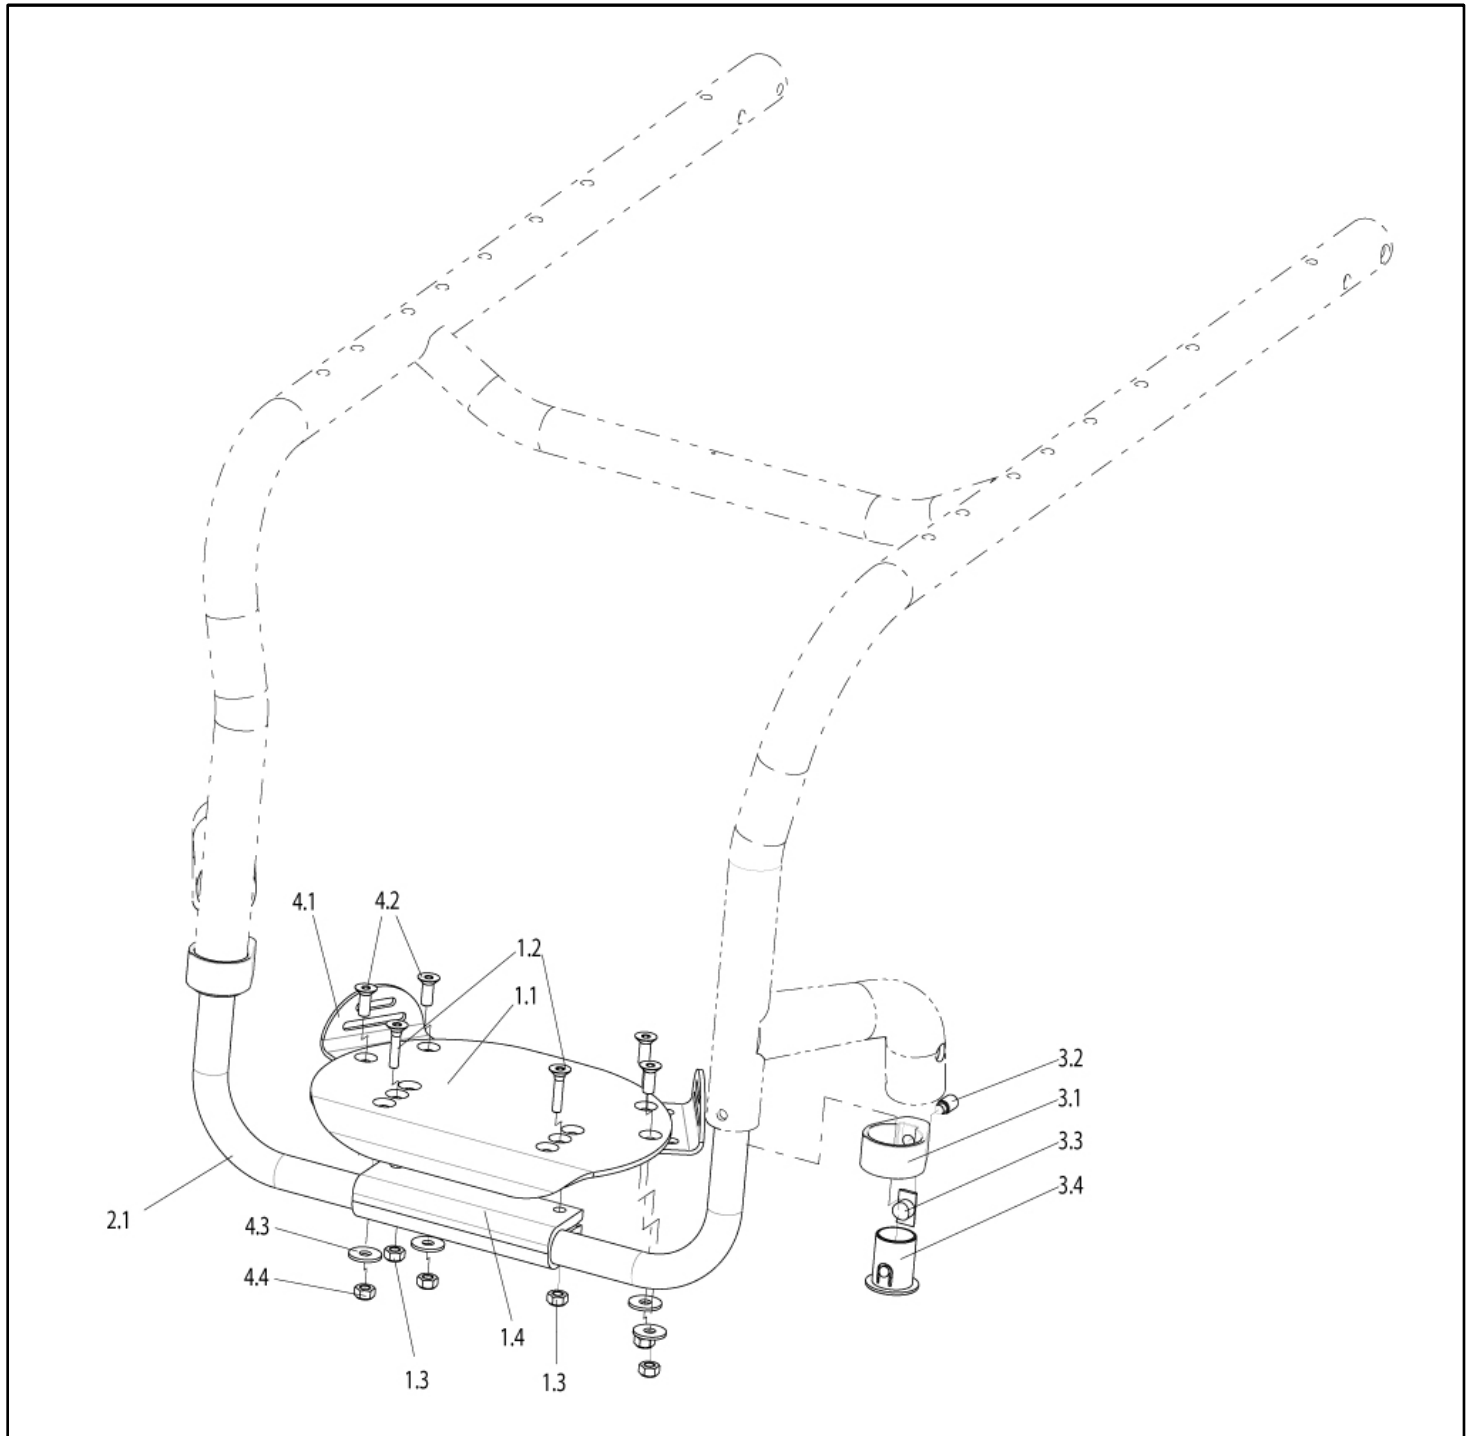

Argon2 - Platform footrest with aluminium plate

Pos	Item number	Description	Comment
-	765821003.01-ET	Anti-slip cover L = 140 mm for foot board	Pack of 6
-	765821003.02-ET	Anti-slip cover L = 200 mm for foot board	Pack of 6
1.1 - 3.4	ET65105800-000	Footrest with mounting kit, cpl.	
1.1 - 1.4	ET65105003	Footboard with footrest clamp and fitting accessories, cpl.	
2.1, 3.1 - 3.4	ET65105005	Footrest bar with mounting kit cpl.