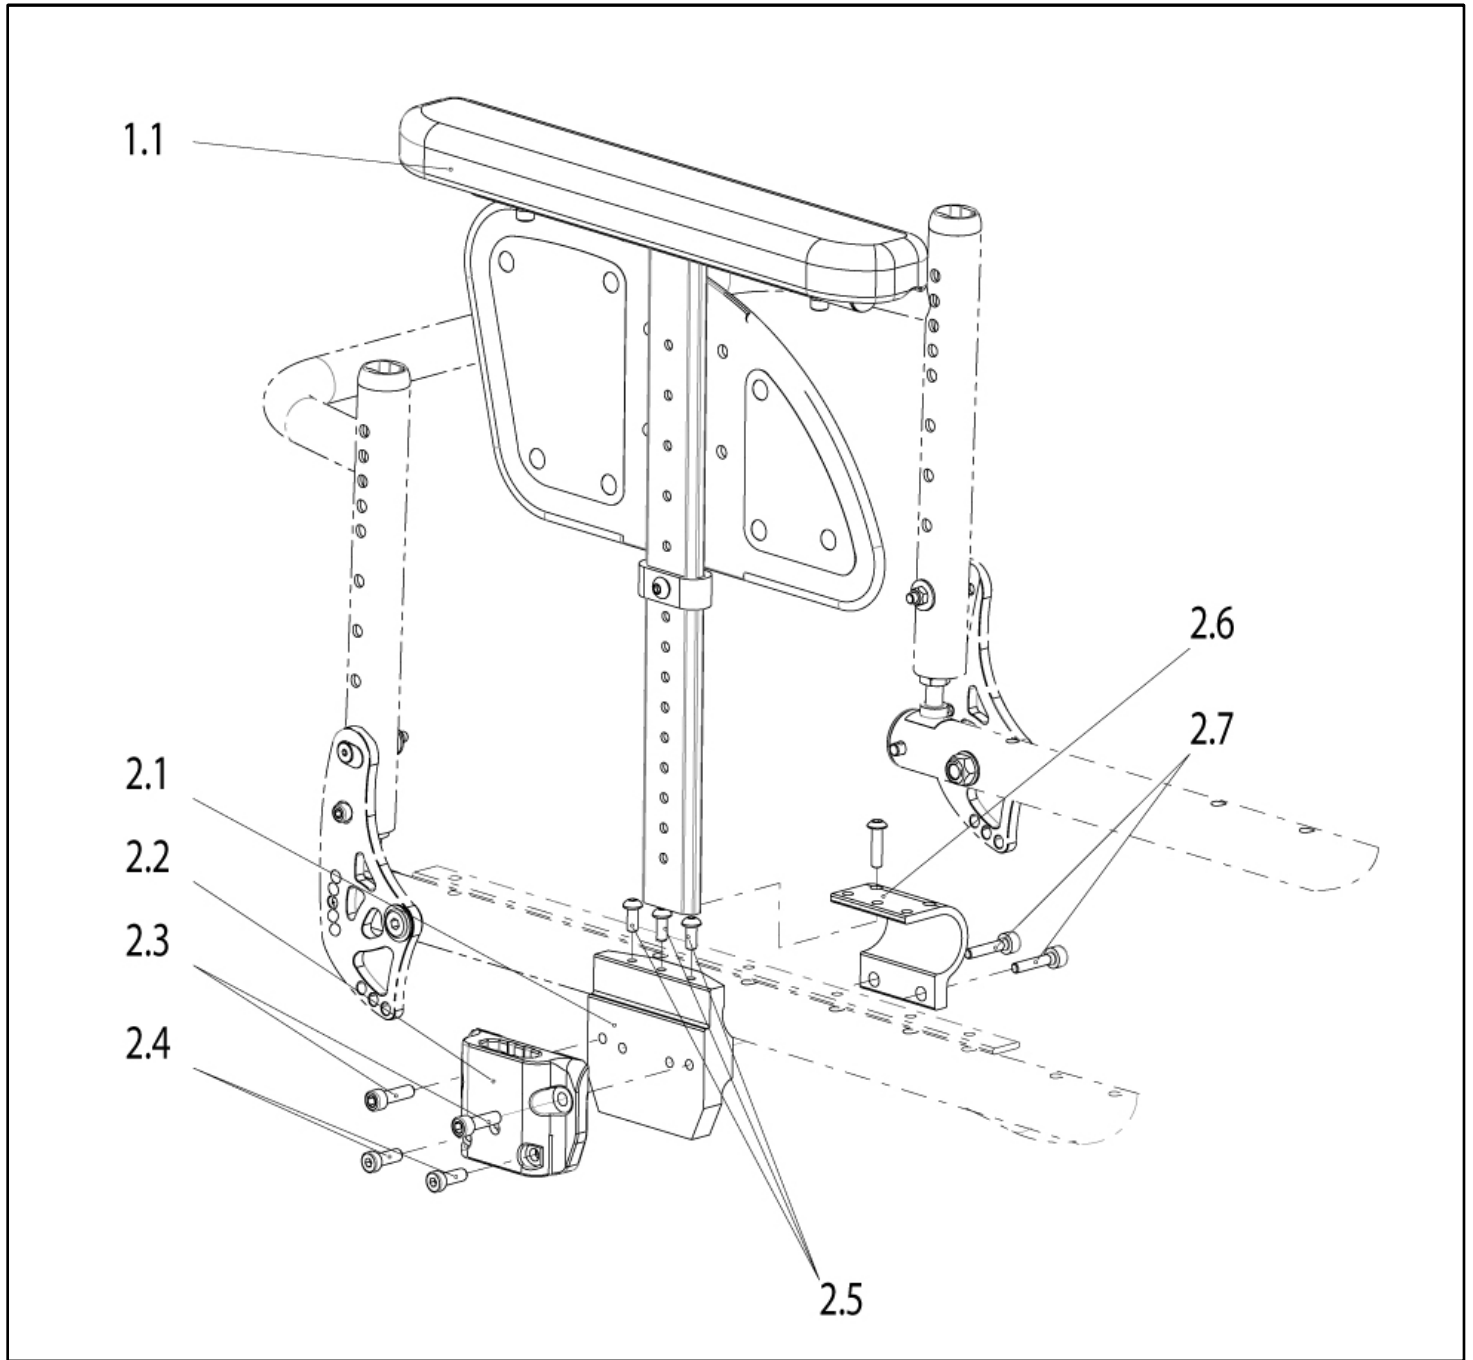

Argon2 - Side guard Single post, tool height adjustable armrest

Pos	Item number	Description	Comment
1.1	067870-001	Tool height adjustable armrest	LH
1.1	067870-002	Tool height adjustable armrest	RH
1.1 - 2.7	65104118-000	Tool height adjustable armrest incl. receiver cpl.	Pair
2.1 - 2.7	65104212	Reciever used with tool height adjustable armrest	RH/LH useable
-	067925	Tool height adjustable armrest	LH/RH usable