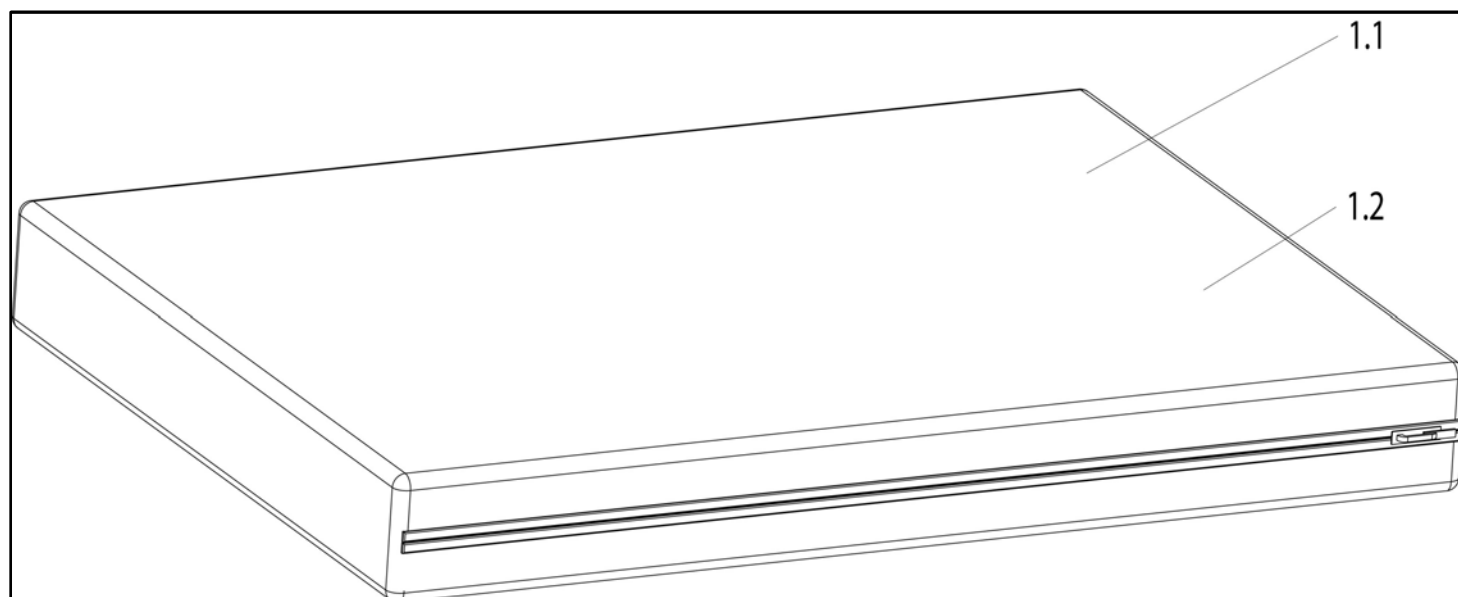

Argon2 - Seat cushion

Pos	Item number	Description	Comment
1.1-1.2	000835002	Seat cushion with black cover complete Cushion filling: foam = 92	Thickness: 3 cm or 5 cm
1.1-1.2	000835003	Seat cushion with black cover complete Cushion filling: Latex = 55	Thickness: 5 cm or 8 cm
1.1-1.2	000898063	KLIMA-TEX seat cushion with black cover complete Cushion filling: Latex = 55	Thickness: 5 cm or 8 cm
1.1-1.2	000898060	KLIMA-TEX seat cushion with black cover complete Cushion filling: foam = 92	Thickness: 3 cm or 5 cm
1.1	000836002	Black cushion cover	
1.2	000835810	Foam seat cushion filling	Thickness: 3 cm or 5 cm
1.2	000835820	Latex seat cushion filling	Thickness: 5 cm or 8 cm