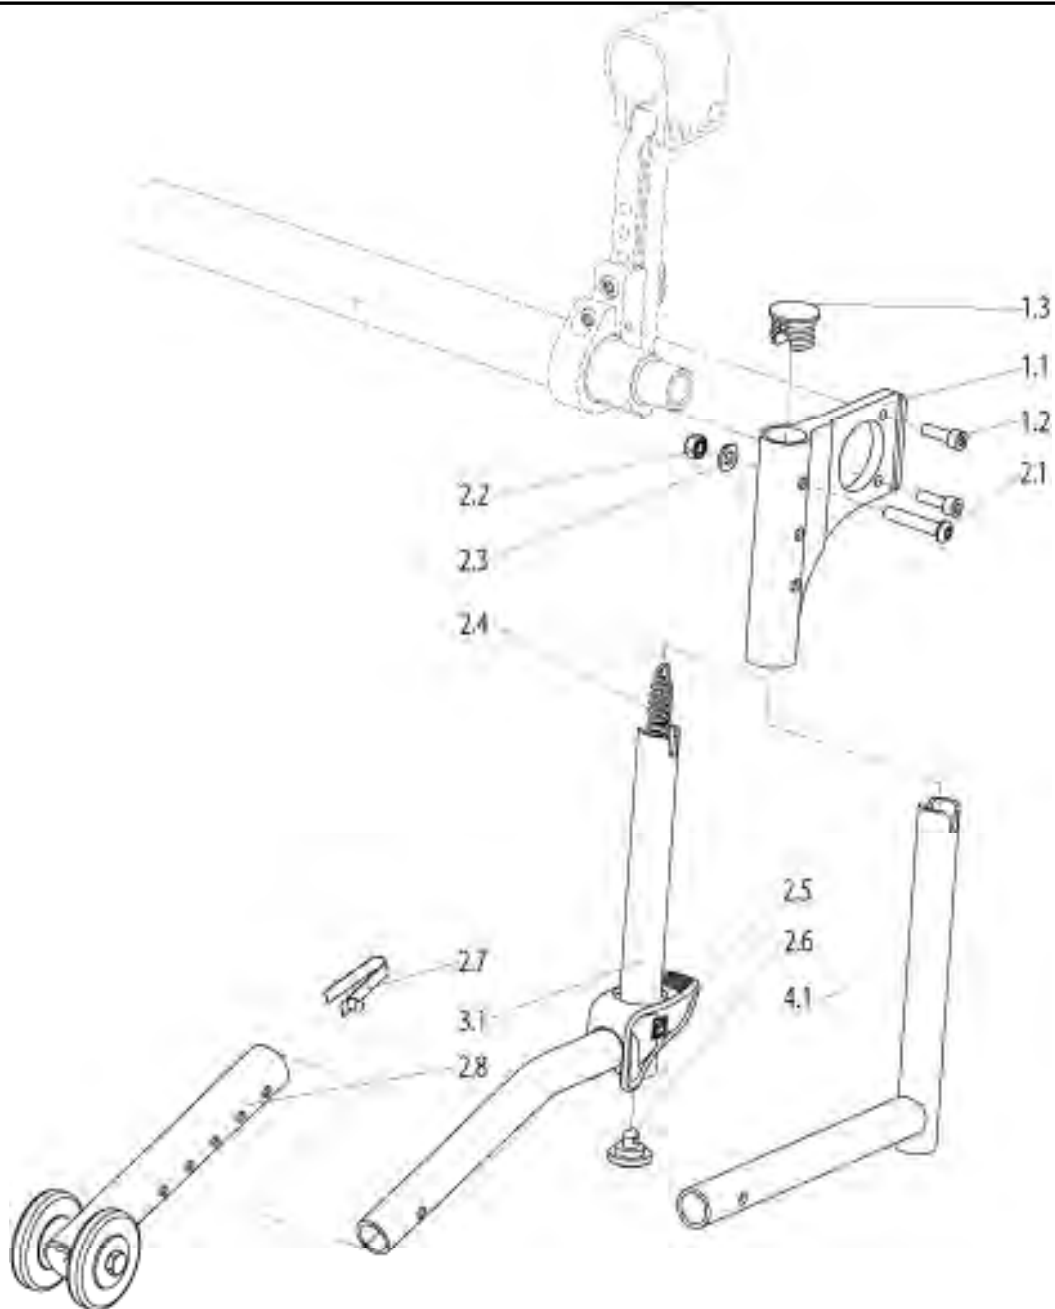

Argon2 - Anti tip tube swing away

Pos	Item number	Description	Comment
1.1 - 3.1	051184	Swingaway anti-tip tube with frame adapter 24" and 26" complete	RH & LH usable
1.1 - 2.8, 4.1	051196	Swingaway anti-tip tube with frame adapter 20" and 22" complete	RH & LH usable
1.1 - 2.3	051180	Frame adapter for anti-tip tube	RH & LH usable
2.1 - 3.1	000859202	Swingaway anti-tip tube 24" and 26"	RH & LH usable
2.1 - 2.8, 4.1	000859212	Swingaway anti-tip tube 20" and 22"	RH & LH usable