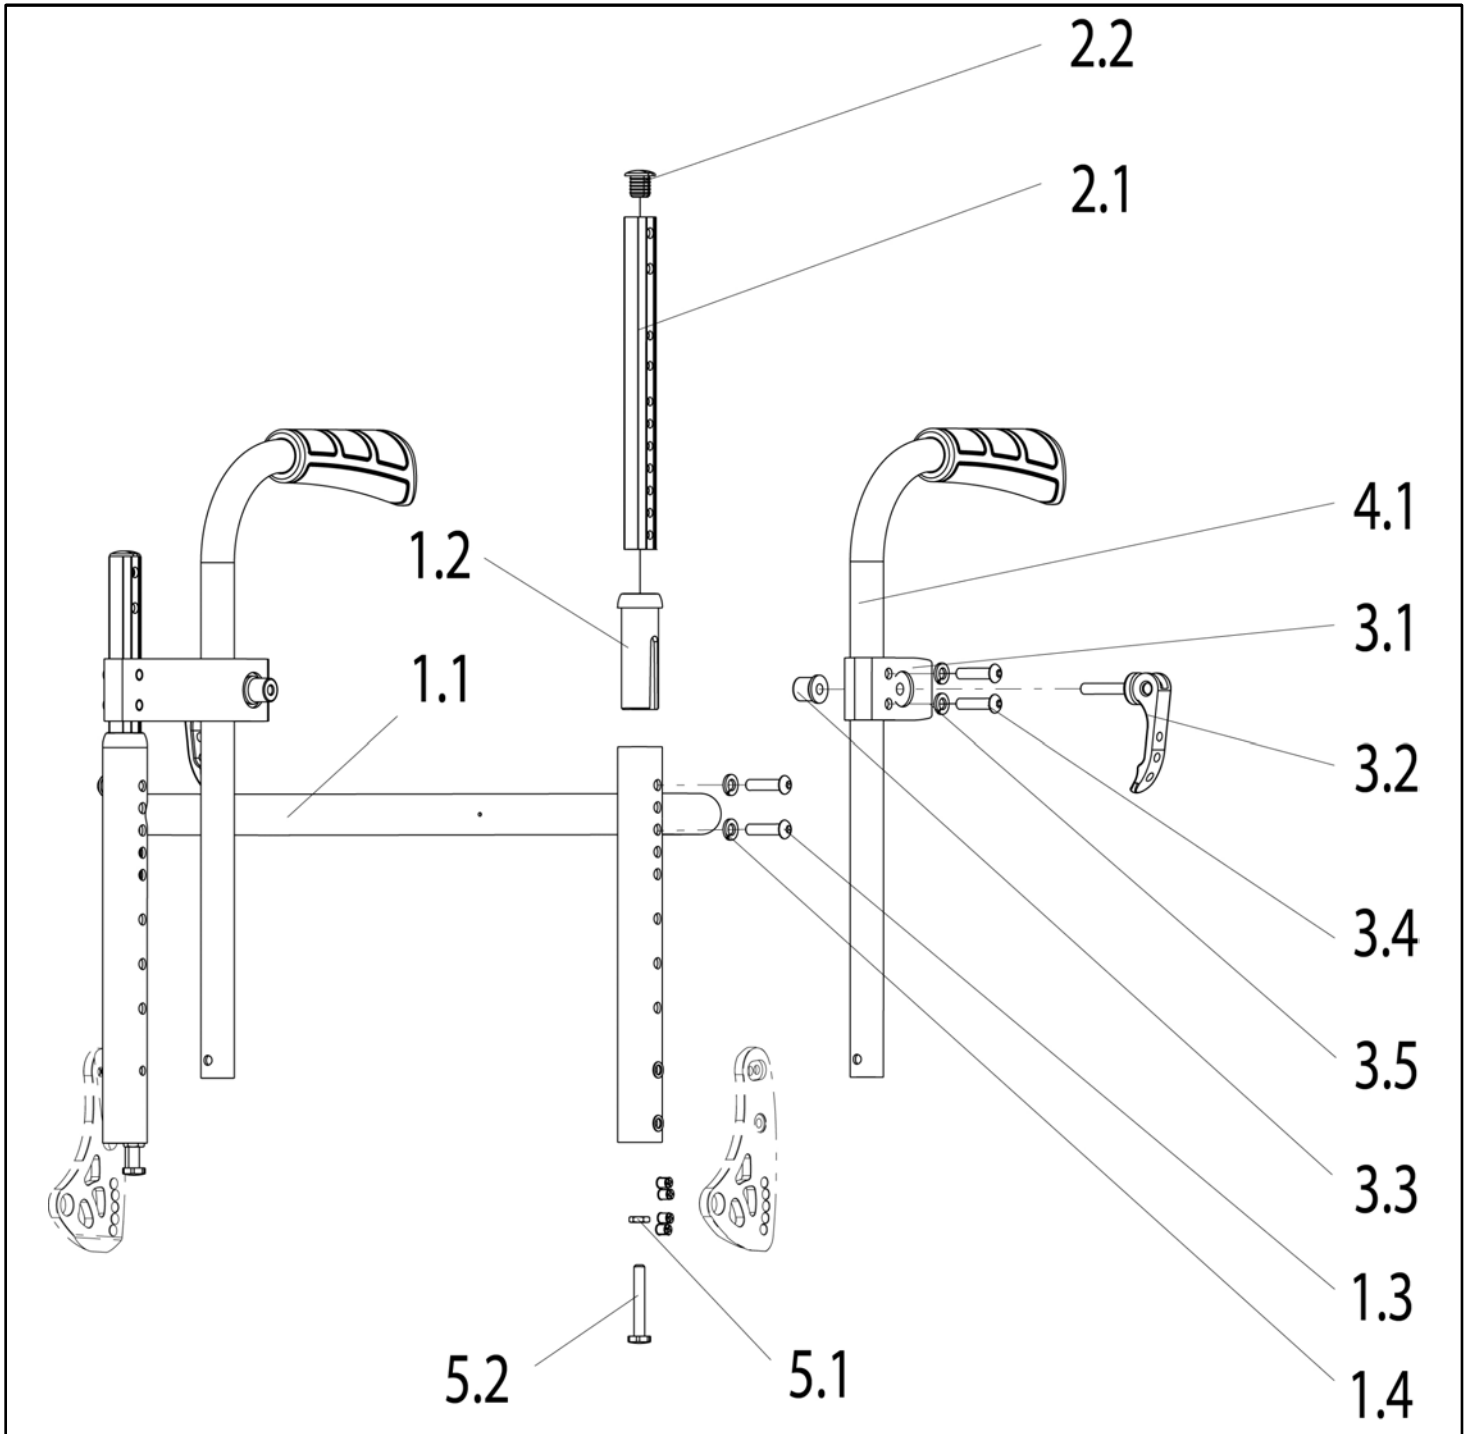

Argon2 - Backrest with height adjustable push handles

Pos	Item number	Description	Comment
1.1 - 1.4	ET65103004	Backrest standard	
2.1	051447-001-ET	Backrest tube used with backrest w/o push handle BH: 25 - 30 cm	2 pcs/pack
2.1	066400-001-ET	Backrest tube used with backrest with height adj. push handle BH: 30 - 40 cm	2 pcs/pack
2.1	066400-002-ET	Backrest tube used with backrest with height adj. push handle BH: 40 - 50 cm	2 pcs/pack