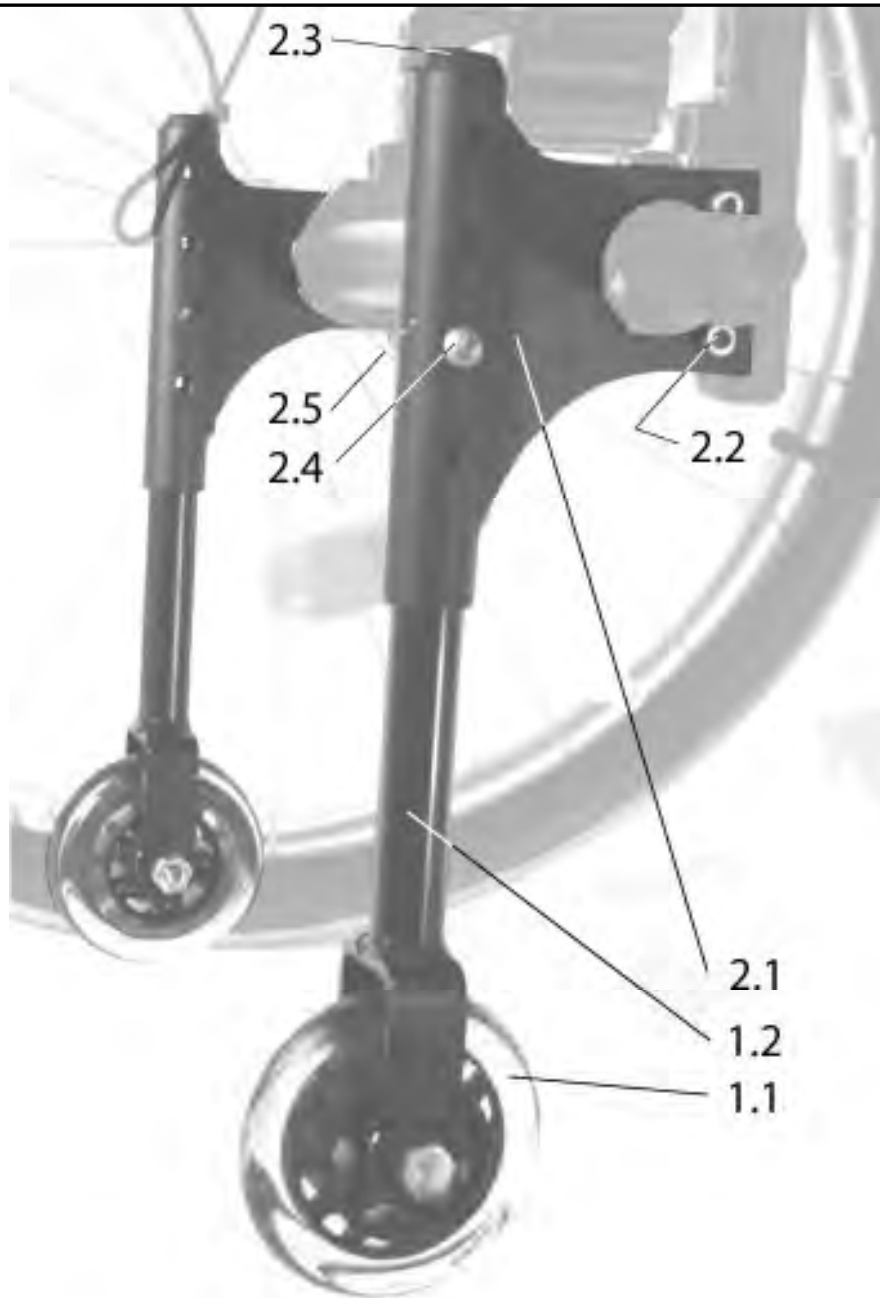

Argon2 - Transit wheels with frame adapter

Pos	Item number	Description	Comment
1.1-2.5	051181	Transit wheels with holder complete	RH & LH usable
1.1-1.2	760858020	Transit wheels complete	RH & LH usable
2.1-2.5	051180	Frame adapter complete	RH & LH usable