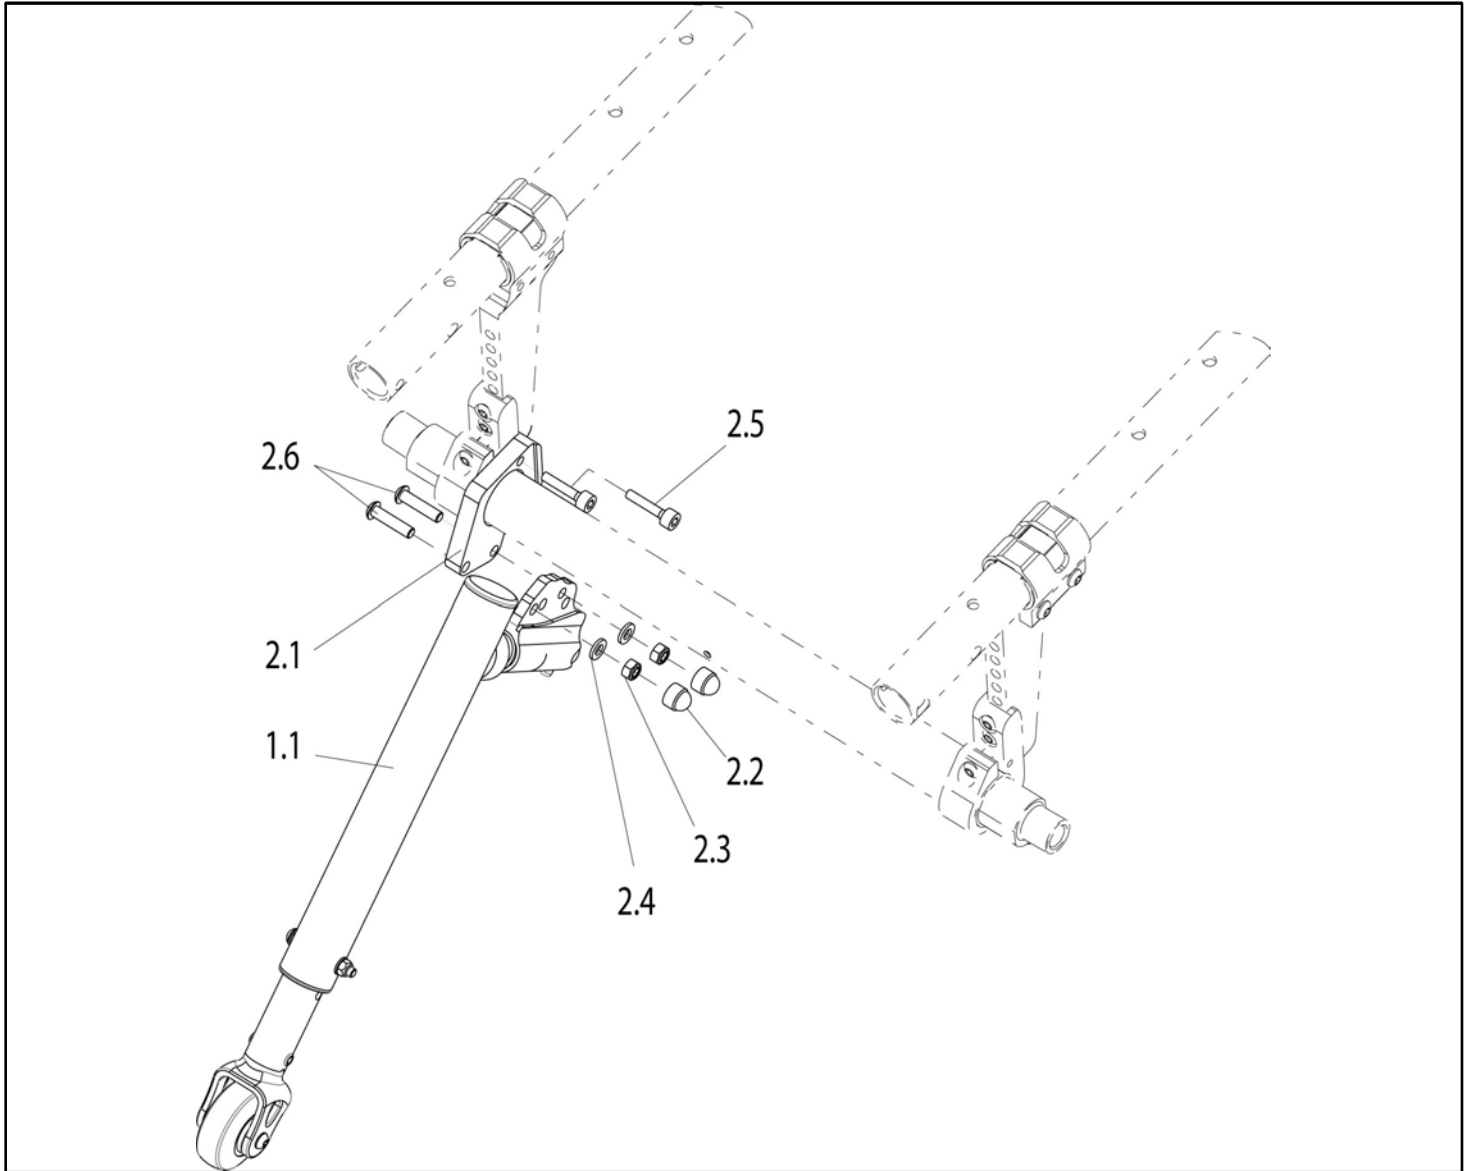

Argon2 - Anti tip tube flip up

Pos	Item number	Description	Comment
1.1	06609025	Anti Tip flip up w/o mounting accessories	
1.1 - 2.6	65109600	Anti tip flip up incl. fitting accessories	
2.1 - 2.6	ET65109001-000	Fitting accessories for anti tip flip up