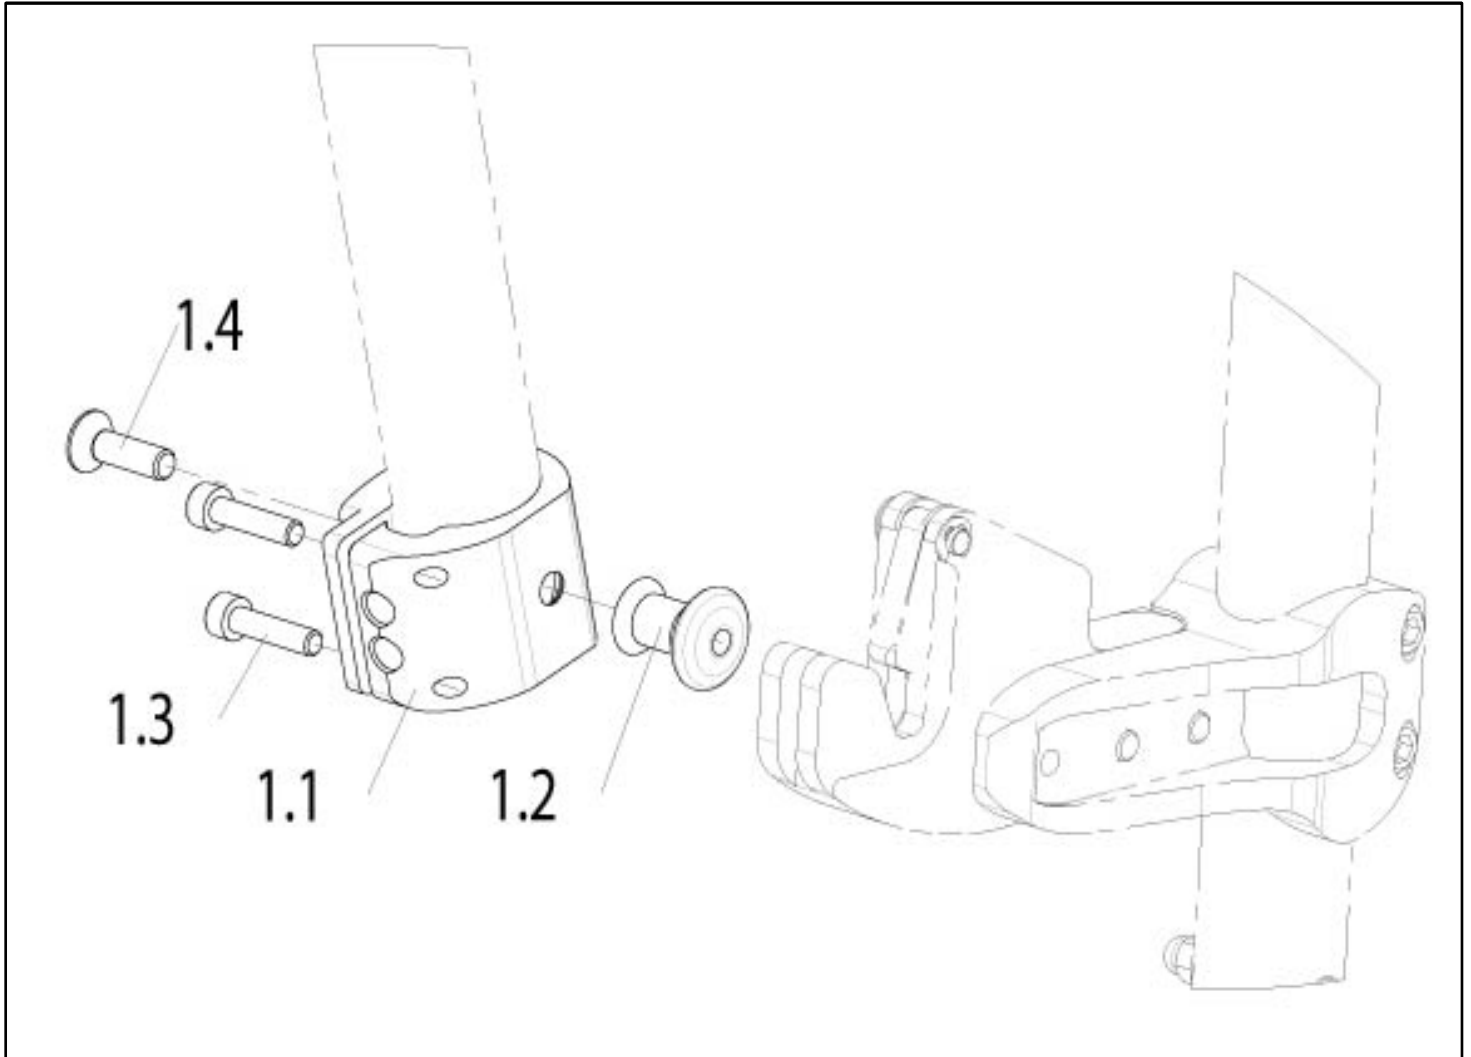

Argon2 - Docking Attitude

Pos	Item number	Description	Comment
1.1-1.4	47301039	Clamp docking Attitude for Argon/Neon tube cpl.	
1.3	066901-001-ET	Socket head cap screw M5 x 20 DIN 912	25 pcs./pack