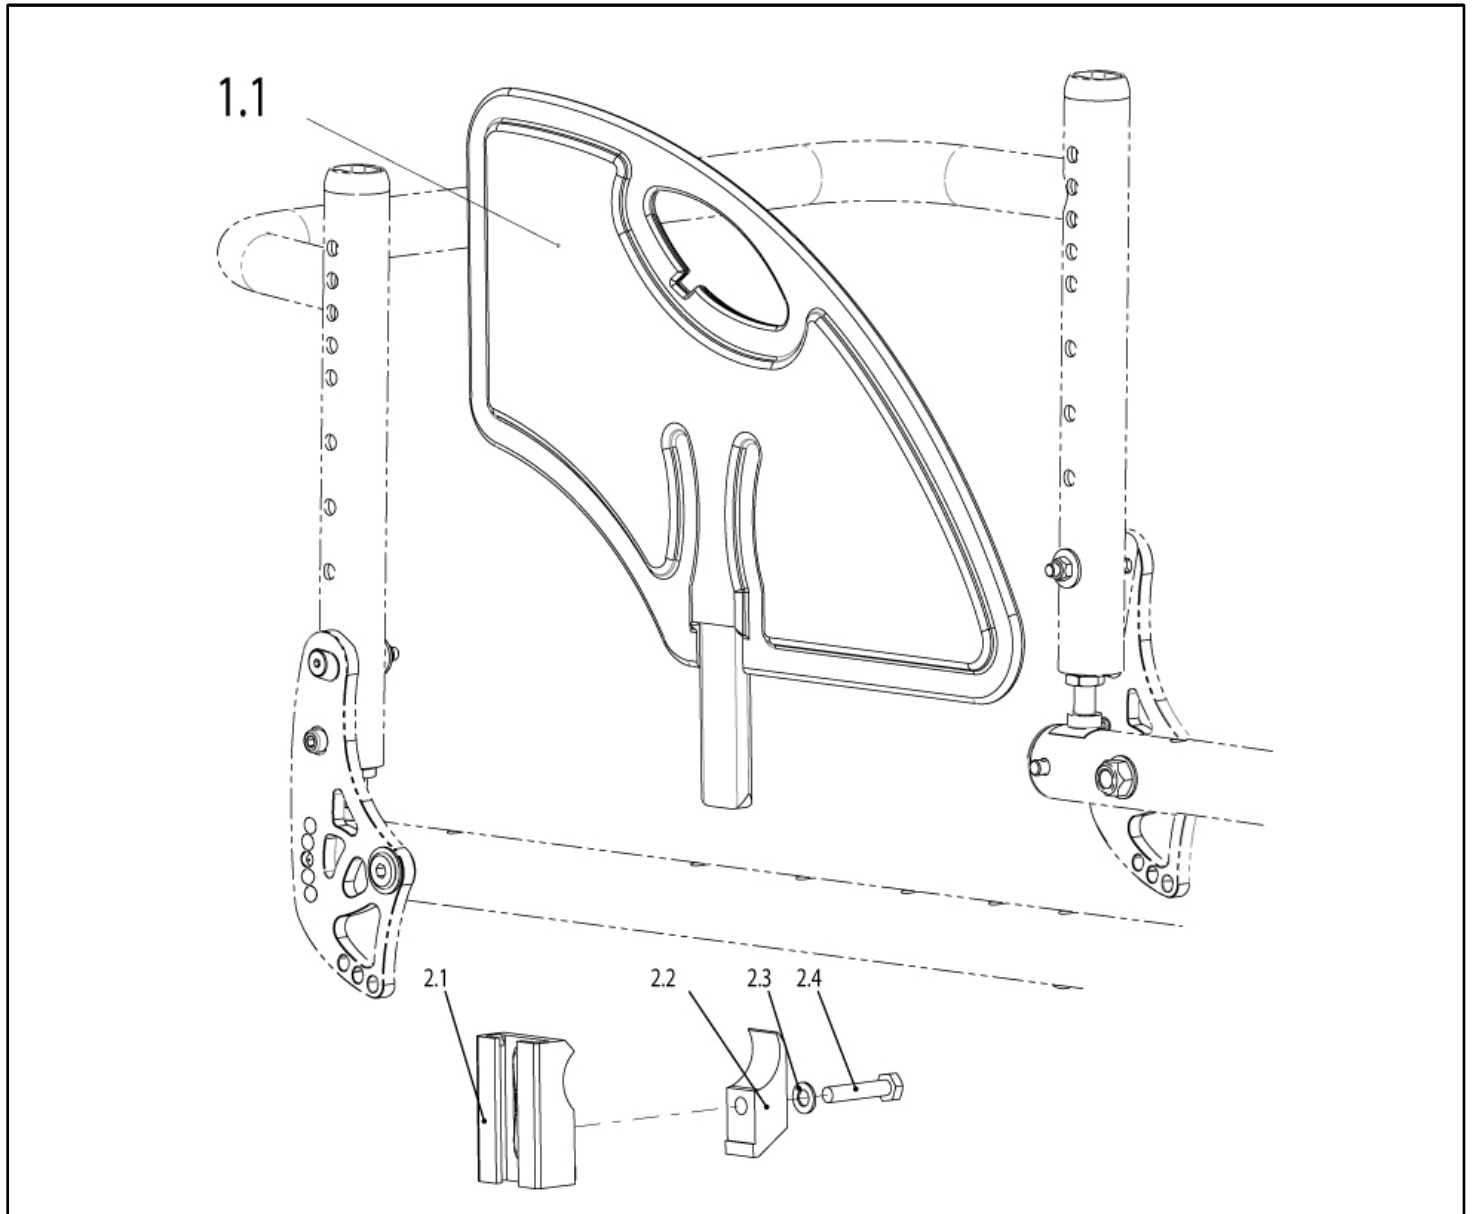

Argon2 - Side guard Composite, detachable

Pos	Item number	Description	Comment
1.1	104164-001	Composite side guard	LH/RH useable
1.1 - 2.4	65104115-000	Composite side guard cpl, with mounting kit	Pair
2.1 - 2.4	65104115-100	Side guard bracket cpl. with mounting kit	LH/RH useable