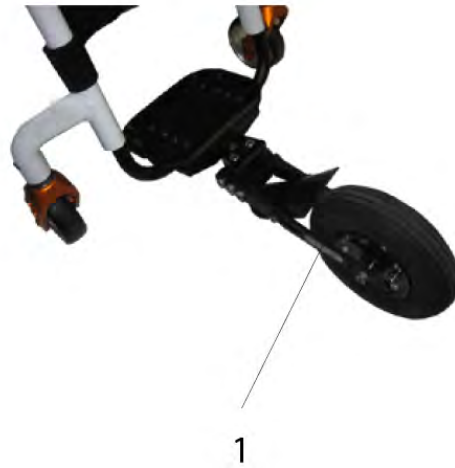

Argon2 - Snoll On Front Wheel

1

Pos	Item number	Description	Comment
1	066570-001	'Snoll On" Front wheel wo platform footrest with mounting brackets cpl.	RH/LH useable