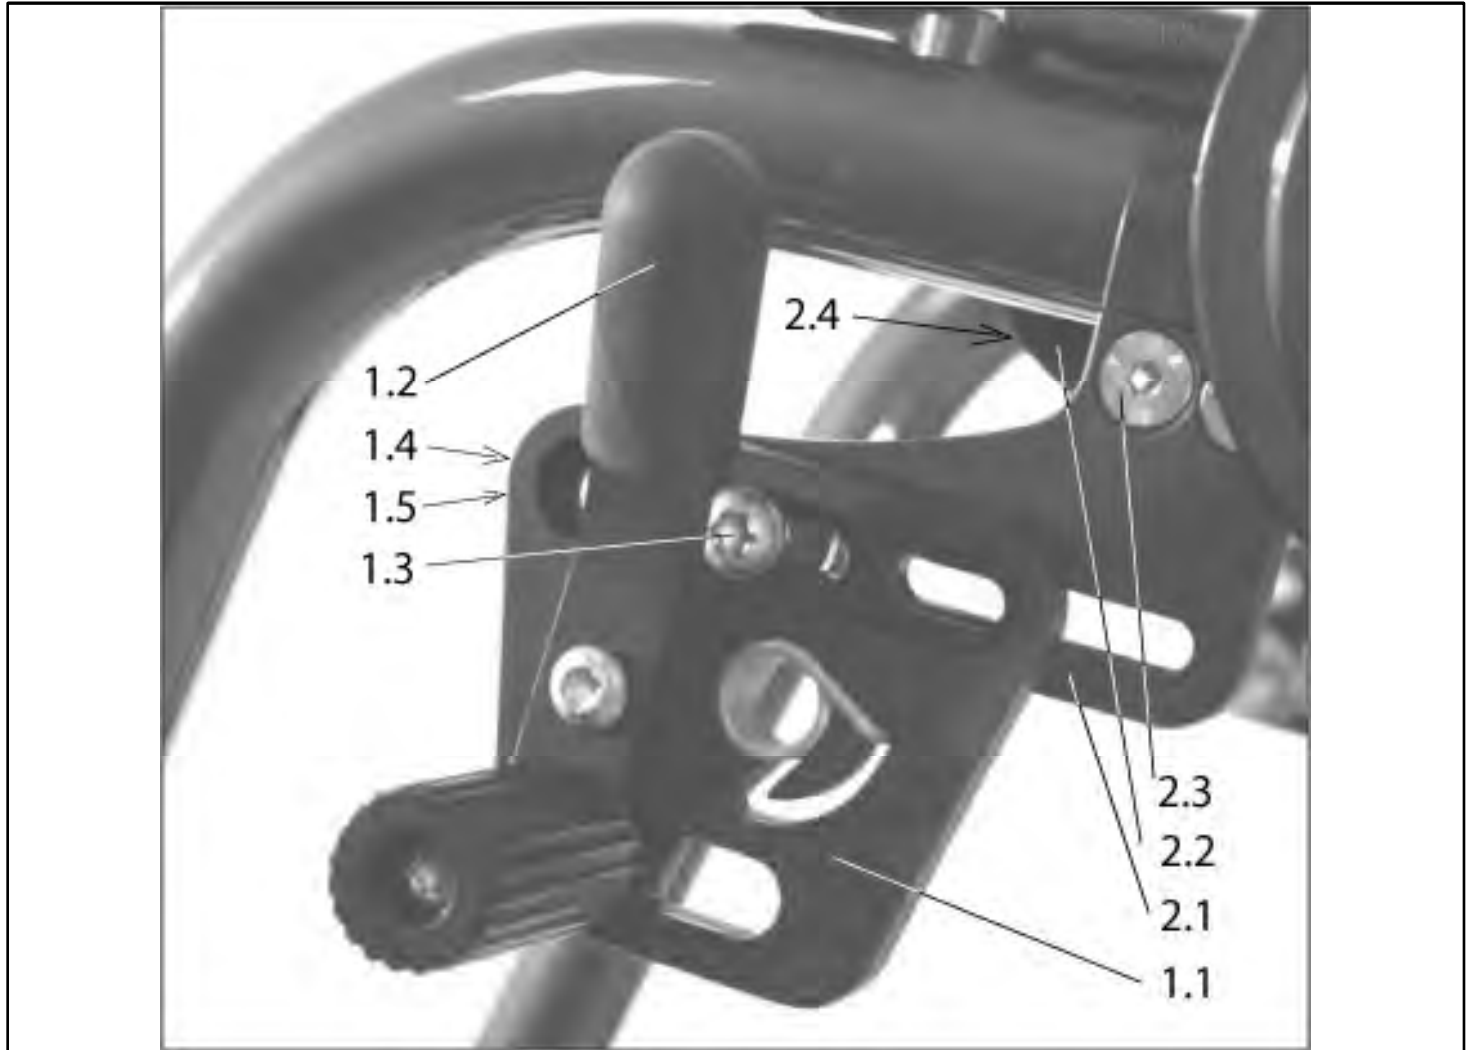

Argon2 - Standard wheel lock with frame fixing

Pos	Item number	Description	Comment
1.1-2.4	051604-000	Standard brakes with frame fixing complete	Pair
1.1-2.4	051604-001	Standard brake with frame fixing complete	RH
1.1-2.4	051604-002	Standard brake with frame fixing complete	LH
1.1-1.2	760 861 050	Standard brake	RH
1.1-1.2	760 761 050	Standard brake	LH
1.2	000861156-ET	Brake lever cover	5 items/pack
2.1-2.4	051618	Frame fixing for standard and knee lever brake complete	Pair