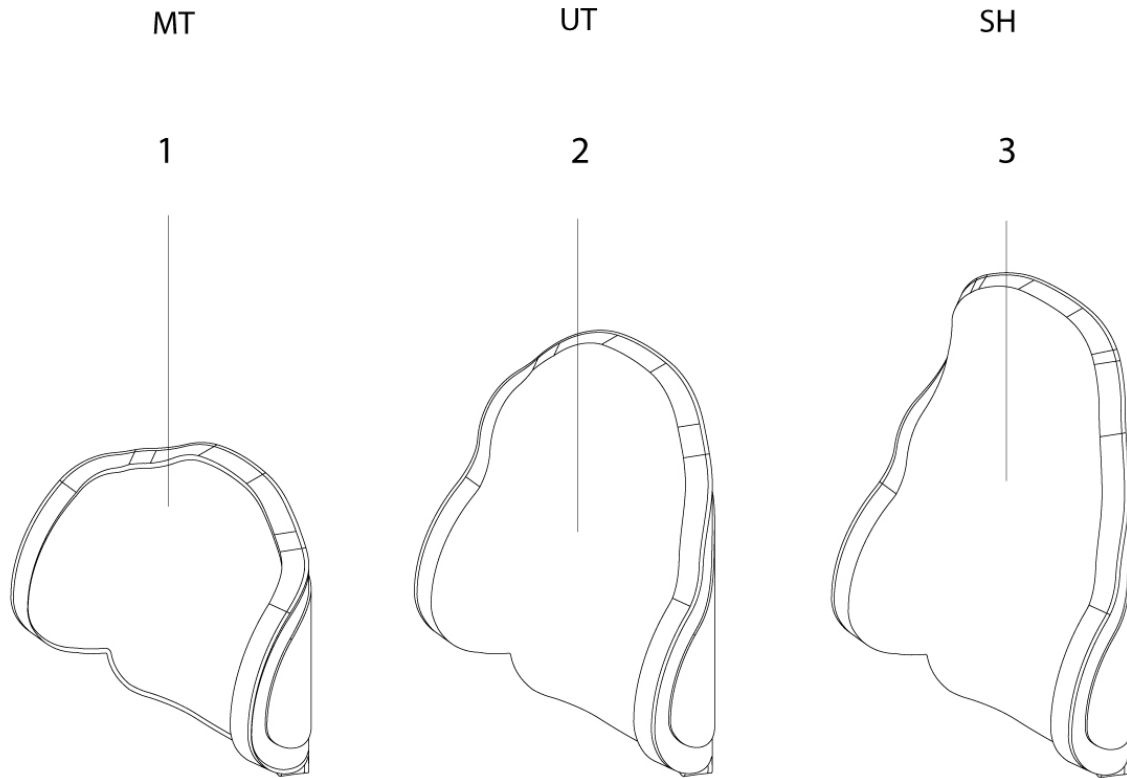

J3 FOAM - MID DEEP CONTOUR BACK

Pos	Itemnumber	Description	Comment
1	BJ3MDCMTS36	JAY3 FOAM, MID DEEP CONTOUR BACK	MT 36W S
1	BJ3MDCMTS41	JAY3 FOAM, MID DEEP CONTOUR BACK	MT 41W S
1	BJ3MDCMTS46	JAY3 FOAM, MID DEEP CONTOUR BACK	MT 46W S
1	BJ3MDCMTS51	JAY3 FOAM, MID DEEP CONTOUR BACK	MT 51W S
1	BJ3MDCMTT36	JAY3 FOAM, MID DEEP CONTOUR BACK	MT 36W T
1	BJ3MDCMTT41	JAY3 FOAM, MID DEEP CONTOUR BACK	MT 41W T
1	BJ3MDCMTT46	JAY3 FOAM, MID DEEP CONTOUR BACK	MT 46W T
1	BJ3MDCMTT51	JAY3 FOAM, MID DEEP CONTOUR BACK	MT 51W T
3	BJ3MDCSHS36	JAY3 FOAM, MID DEEP CONTOUR BACK	SH 36W S
3	BJ3MDCSHS41	JAY3 FOAM, MID DEEP CONTOUR BACK	SH 41W S
3	BJ3MDCSHS46	JAY3 FOAM, MID DEEP CONTOUR BACK	SH 46W S
3	BJ3MDCSHS51	JAY3 FOAM, MID DEEP CONTOUR BACK	SH 51W S
2	BJ3MDCUTM36	JAY3 FOAM, MID DEEP CONTOUR BACK	UT 36W M