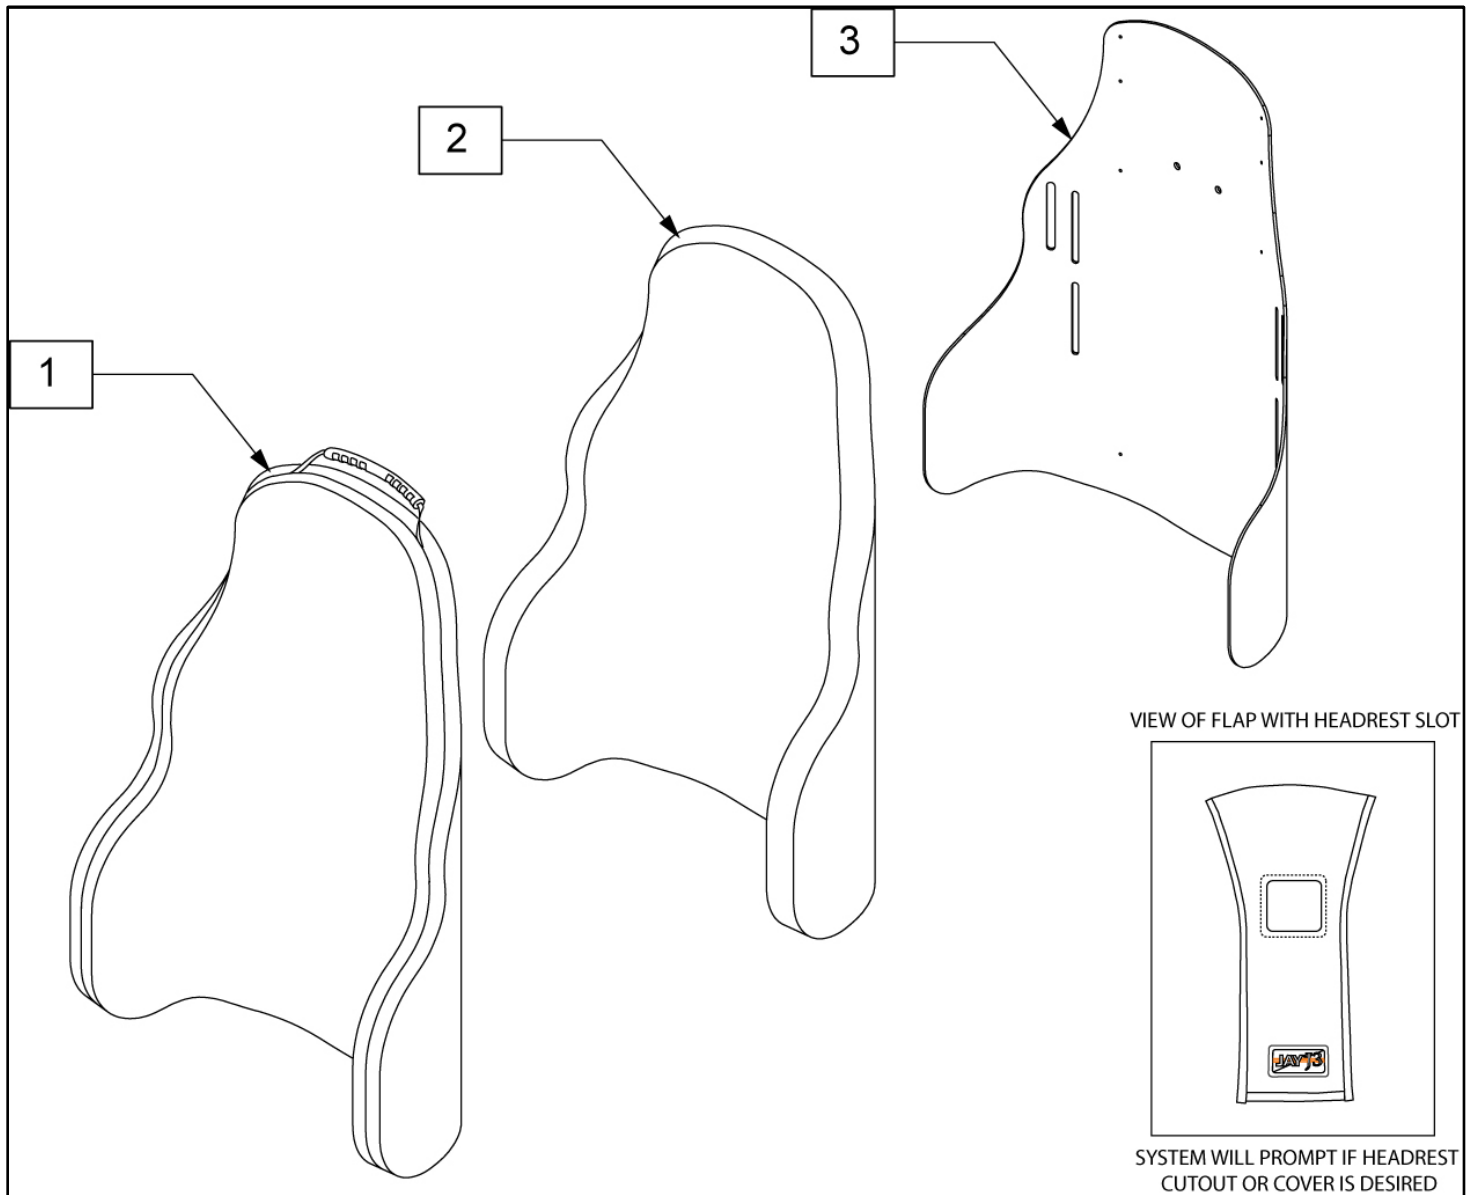

J3 COVER - POSTERIOR DEEP CONTOUR

Pos	Itemnumber	Description	Comment
1	CJ3PDCLTM36	DOSSIER J3 BACK DEEP CONTOUR, HOUSSE	LT SW36 Med (M)
1	CJ3PDCLTM41	DOSSIER J3 BACK DEEP CONTOUR, HOUSSE	LT SW41 Med (M)
1	CJ3PDCLTM46	DOSSIER J3 BACK DEEP CONTOUR, HOUSSE	LT SW46 Med (M)
1	CJ3PDCLTT36	DOSSIER J3 BACK DEEP CONTOUR, HOUSSE	LT SW36 Tall (T)
1	CJ3PDCLTT41	DOSSIER J3 BACK DEEP CONTOUR, HOUSSE	LT SW41 Tall (T)
1	CJ3PDCLTT46	DOSSIER J3 BACK DEEP CONTOUR, HOUSSE	LT SW46 Tall (T)
1	CJ3PDCLTT51	DOSSIER J3 BACK DEEP CONTOUR, HOUSSE	LT SW51 Tall (T)