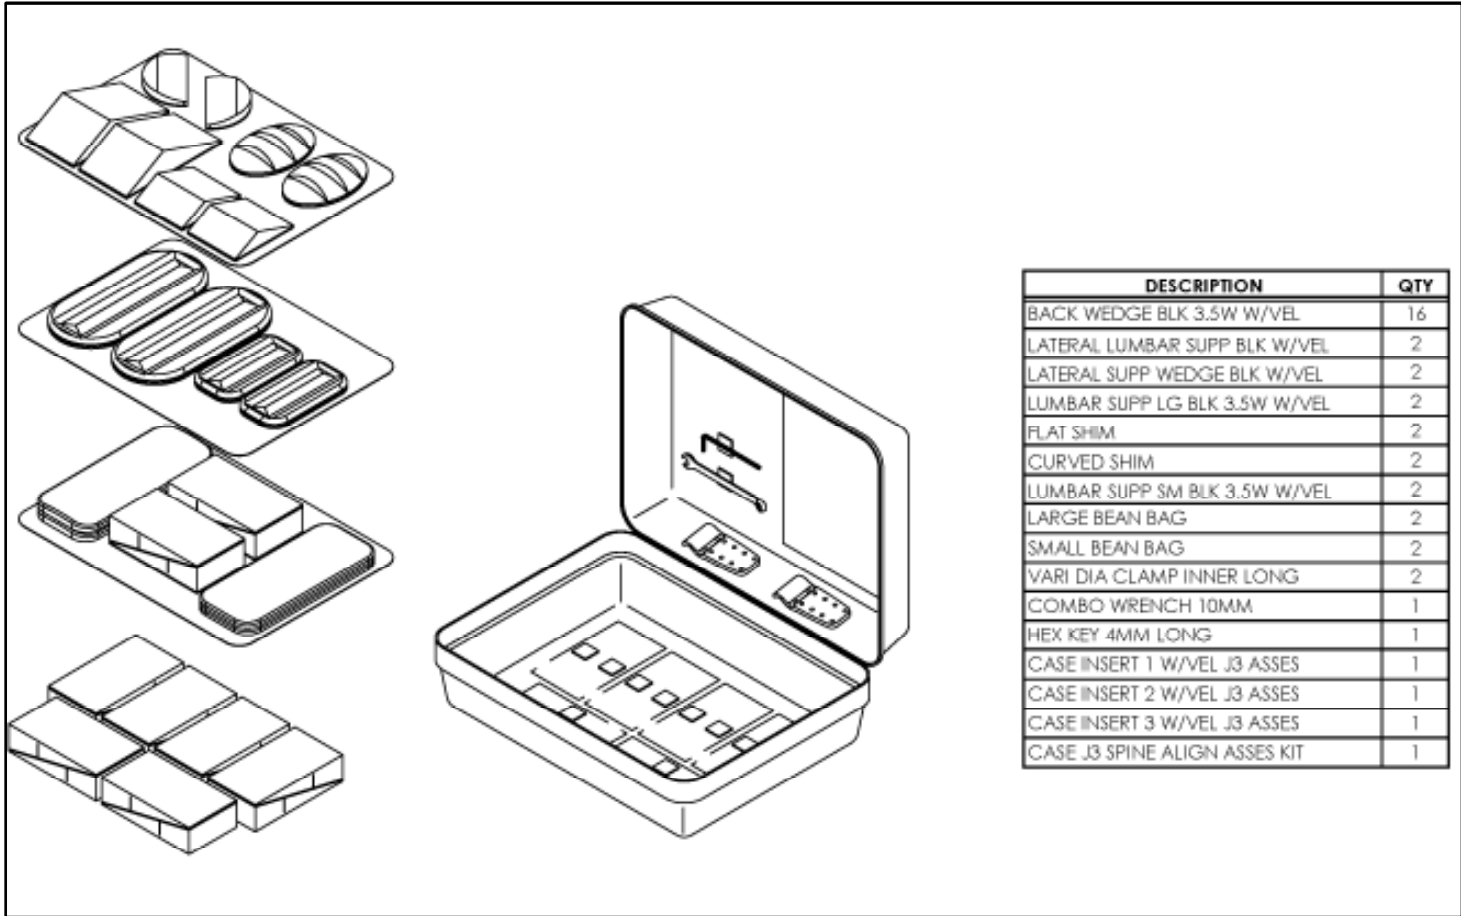

J3 BACK POSITIONING BOX

Pos	Itemnumber	Description
1	J3SPNKEU	EU ASSESSMENT KIT, SPINE ALIGN