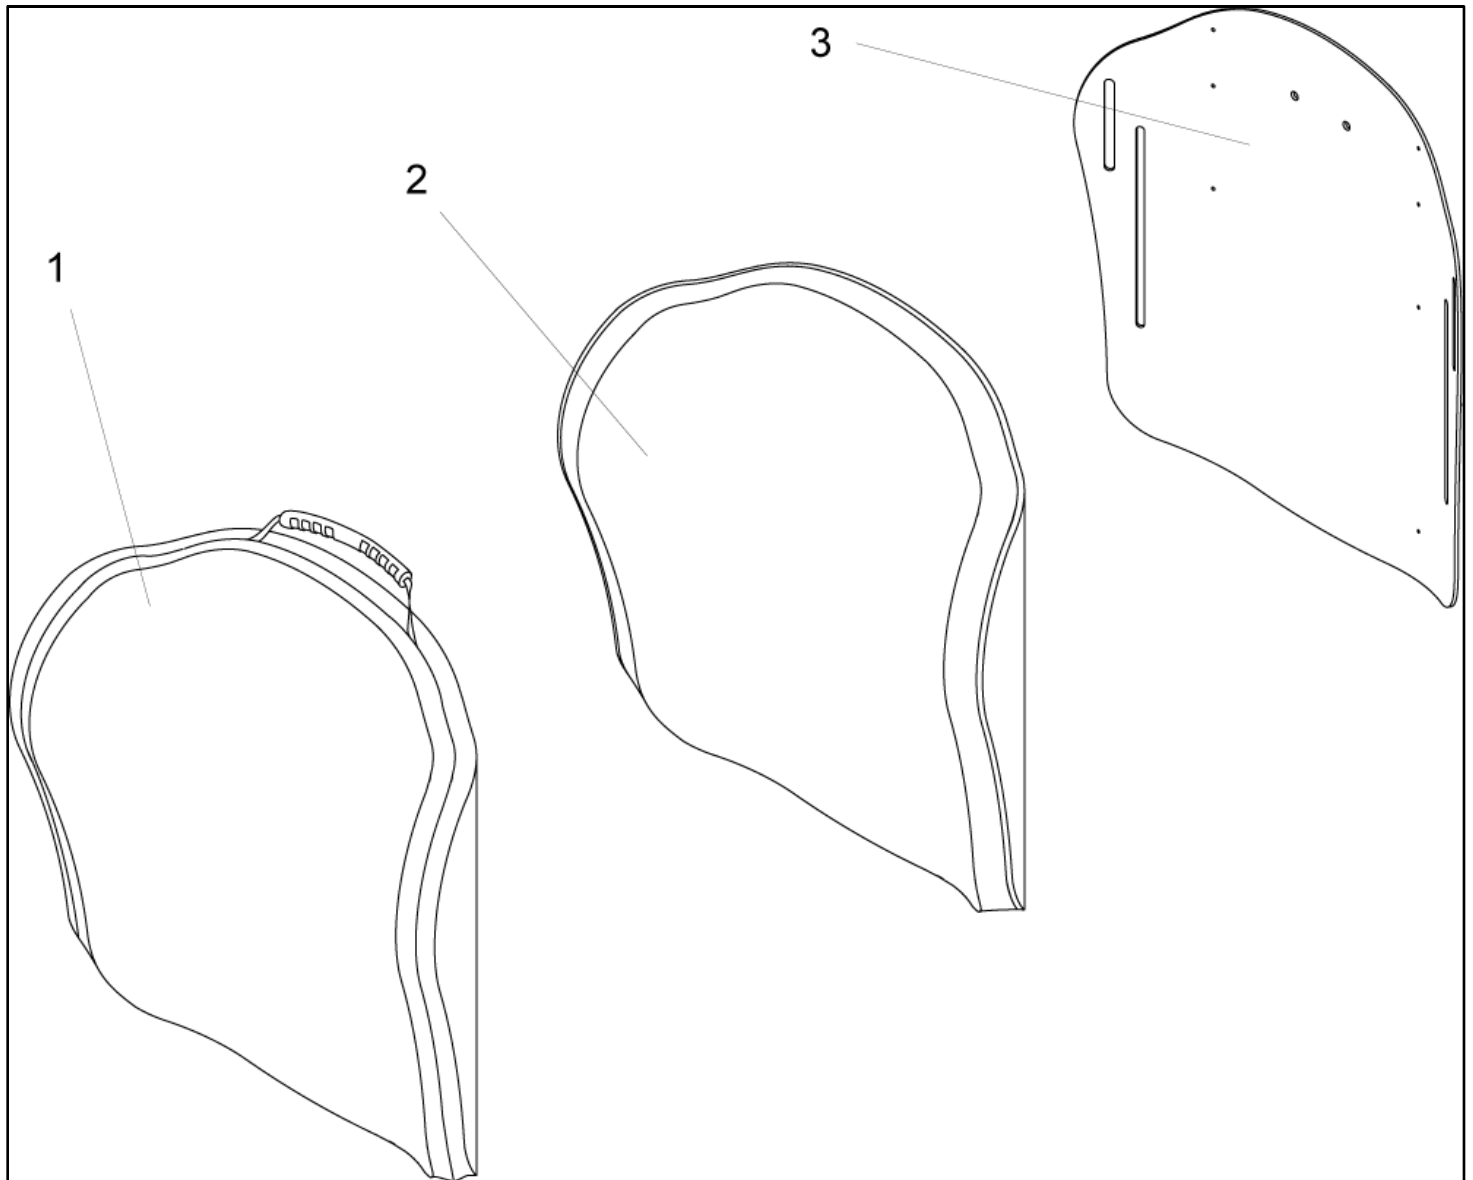

J3 COVER, FOAM AND SHELL - UPPER THORACIC SHALLOW CONTOUR BACK

Pos	Itemnumber	Description
1	CJ3SCUTS31	J3 COVER, SHALLOW UPPER THORACIC 31 W STD
1	CJ3SCUTS36	J3 COVER, SHALLOW UPPER THORACIC 36 W STD
1	CJ3SCUTS41	J3 COVER, SHALLOW UPPER THORACIC 41 W STD
1	CJ3SCUTS46	J3 COVER, SHALLOW UPPER THORACIC 46 W STD
1	CJ3SCUTS51	J3 COVER, SHALLOW UPPER THORACIC 51 W STD
1	CJ3SCUTM36	J3 COVER, SHALLOW UPPER THORACIC 36 W MED
1	CJ3SCUTM41	J3 COVER, SHALLOW UPPER THORACIC 41 W MED
1	CJ3SCUTM46	J3 COVER, SHALLOW UPPER THORACIC 46 W MED
1	CJ3SCUTM51	J3 COVER, SHALLOW UPPER THORACIC 51 W MED
1	CJ3SCUTT36	J3 COVER, SHALLOW UPPER THORACIC 36 W TALL