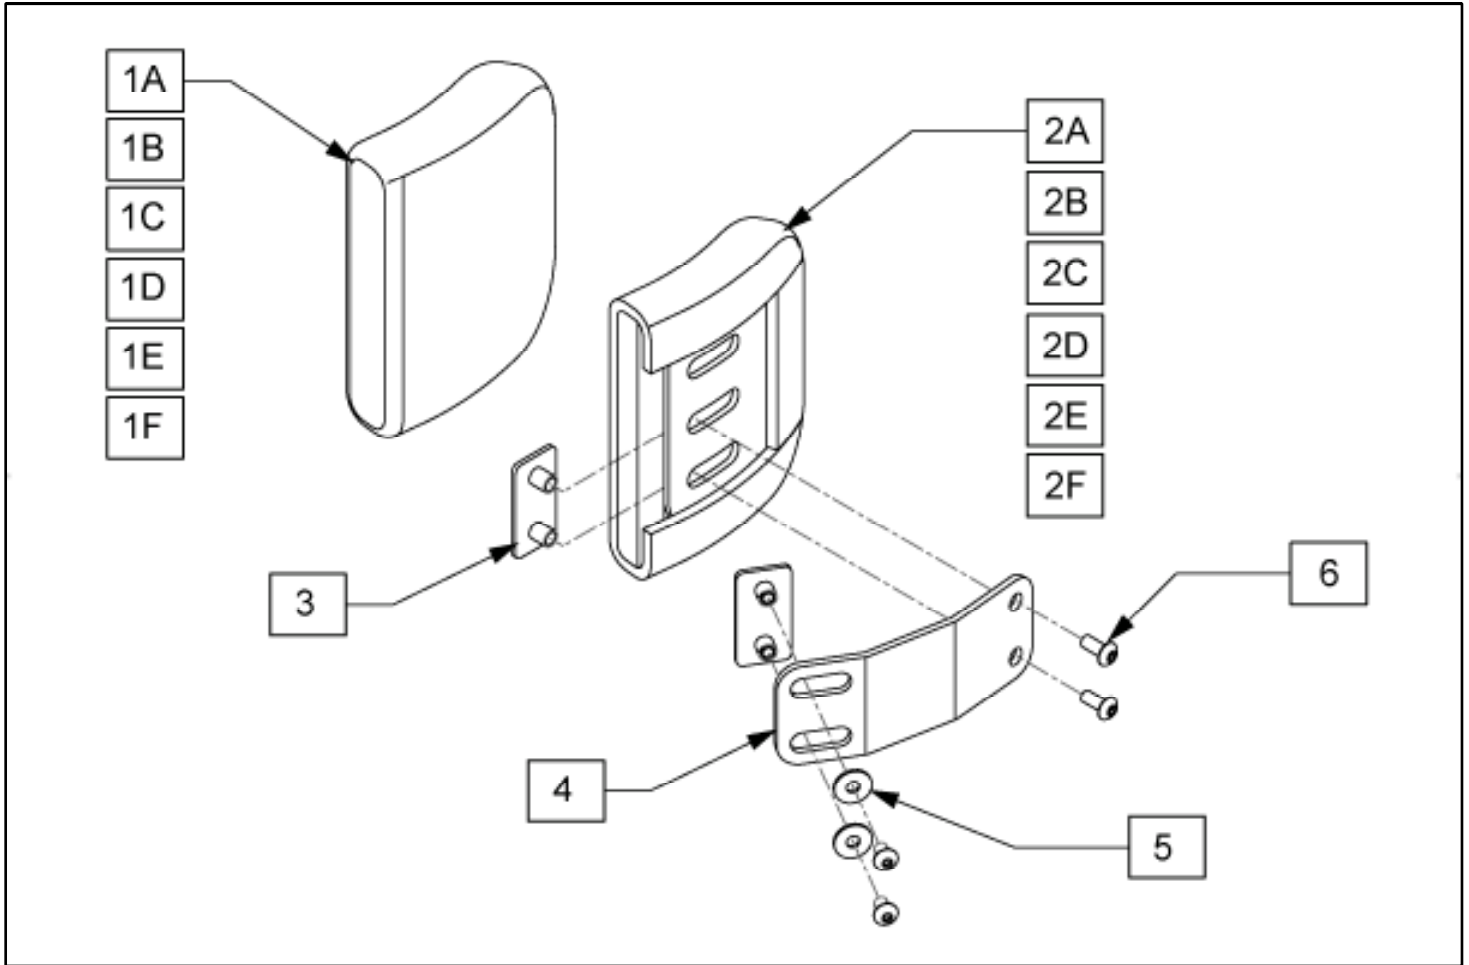

J3 FIXED LATERAL

Pos	Itemnumber	Description
1A	CJ3LAT10x10P	LATERAL COVER 10X10
1B	CJ3LAT10x12P	LATERAL COVER 10X12
1C	CJ3LAT10x15P	LATERAL COVER 10X15
1D	CJ3LAT15x10P	LATERAL COVER 15X10
1E	CJ3LAT15x12P	LATERAL COVER 15X12
1F	CJ3LAT15x15P	LATERAL COVER 15X15
2A	BJ3LAT10x10P	LATERAL BASE 10X10
2B	BJ3LAT10x12P	LATERAL BASE 10X12
2C	BJ3LAT10x15P	LATERAL BASE 10X15
2D	BJ3LAT15x10P	LATERAL BASE 15X10
2E	BJ3LAT15x12P	LATERAL BASE 15X12
2F	BJ3LAT15x15P	LATERAL BASE 15X15
3 - 6	J3EULATFB	J3 EU FIXED LATERAL BRKT
3, 5, 6	J3EULATFP	J3 EU FIXED LATERAL HRDWR KIT
-	J3LAT1010FXLH	J3 FIXED LATERAL LH, 10X10, CPL
1A, 2A, 3 - 6	J3LAT1010FXRH	J3 FIXED LATERAL RH, 10X10, CPL