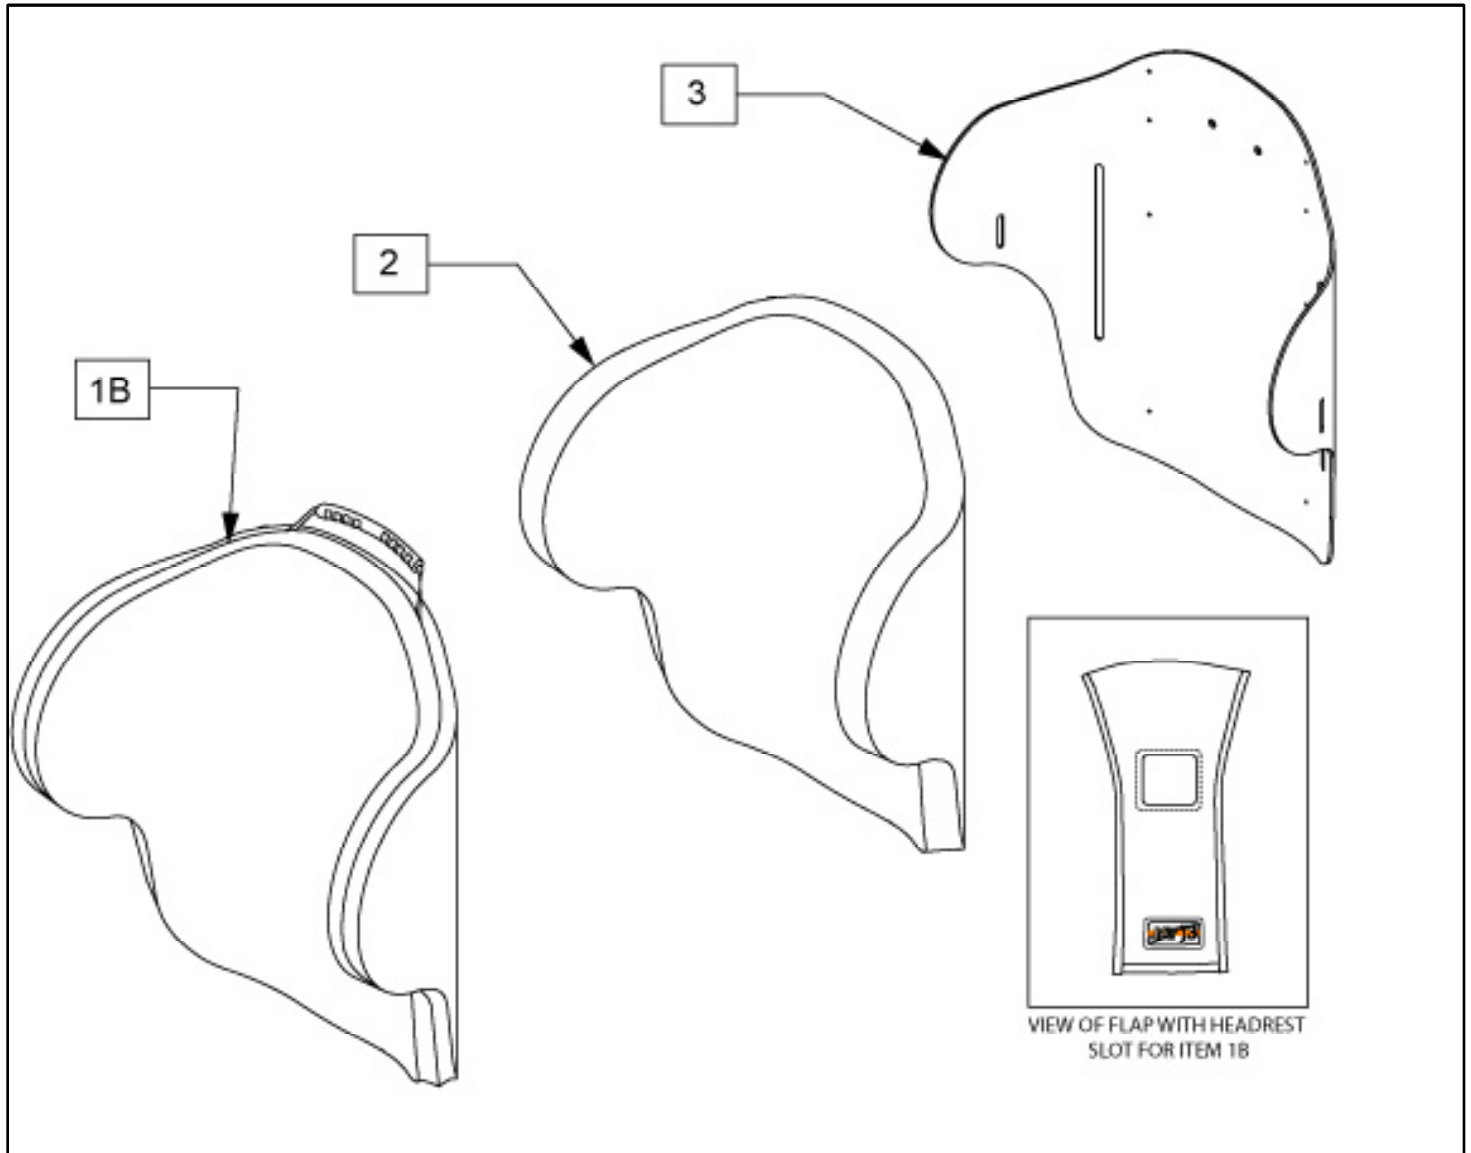

J3 COVER, FOAM AND SHELL - UPPER THORACIC DEEP CONTOUR BACK

Pos	Itemnumber	Description
1B	CJ3DCUTS36	J3 COVER, DEEP UPPER THORACIC 36 W STD
1B	CJ3DCUTS41	J3 COVER, DEEP UPPER THORACIC 41 W STD
1B	CJ3DCUTS46	J3 COVER, DEEP UPPER THORACIC 46 W STD
1B	CJ3DCUTS51	J3 COVER, DEEP UPPER THORACIC 51 W STD
1B	CJ3DCUTM36	J3 COVER, DEEP UPPER THORACIC 36 W MED
1B	CJ3DCUTM41	J3 COVER, DEEP UPPER THORACIC 41 W MED
1B	CJ3DCUTM46	J3 COVER, DEEP UPPER THORACIC 46 W MED
1B	CJ3DCUTM51	J3 COVER, DEEP UPPER THORACIC 51 W MED
1B	CJ3DCUTT36	J3 COVER, DEEP UPPER THORACIC 36 W TALL
1B	CJ3DCUTT41	J3 COVER, DEEP UPPER THORACIC 41 W TALL
1B	CJ3DCUTT46	J3 COVER, DEEP UPPER THORACIC 46 W TALL