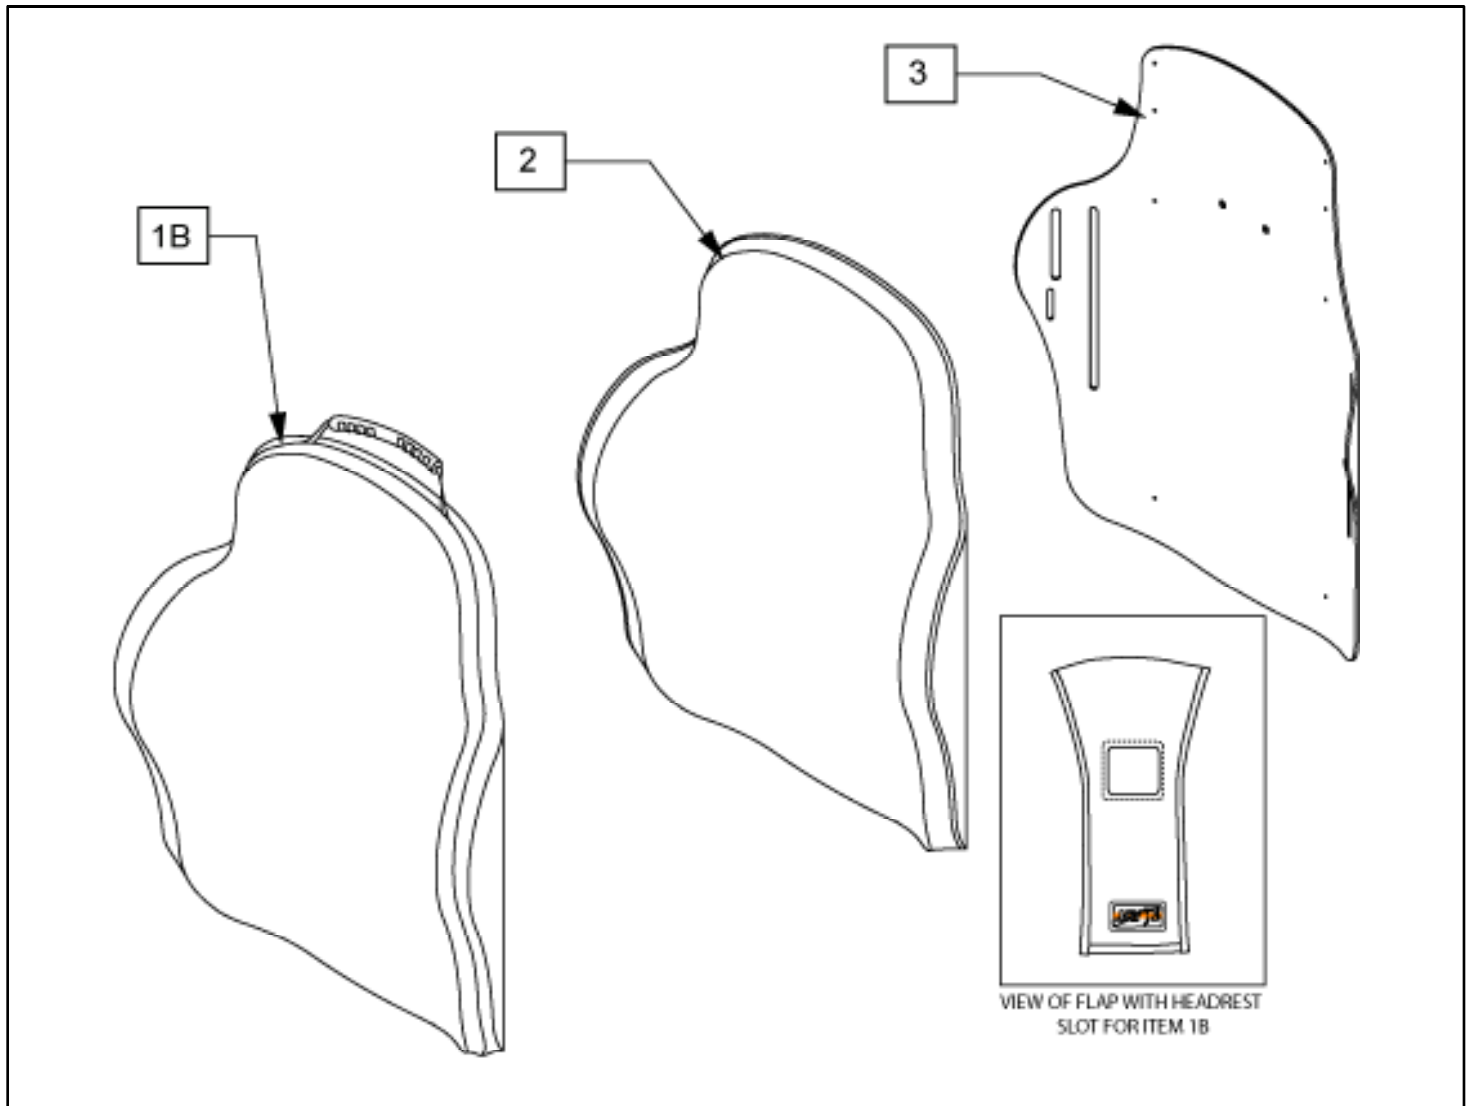

J3 COVER, FOAM AND SHELL - SHOULDER HEIGHT SHALLOW CONTOUR BACK

Pos	Itemnumber	Description
1B	CJ3SCSHS36	J3 COVER, SHALLOW SHOULDER HEIGHT 36 W STD
1B	CJ3SCSHS41	J3 COVER, SHALLOW SHOULDER HEIGHT 41 W STD
1B	CJ3SCSHS46	J3 COVER, SHALLOW SHOULDER HEIGHT 46 W STD
1B	CJ3SCSHS51	J3 COVER, SHALLOW SHOULDER HEIGHT 51 W STD
1B	CJ3SCSHM41	J3 COVER, SHALLOW SHOULDER HEIGHT 41 W MED
1B	CJ3SCSHM46	J3 COVER, SHALLOW SHOULDER HEIGHT 46 W MED
1B	CJ3SCSHM51	J3 COVER, SHALLOW SHOULDER HEIGHT 51 W MED
1B	CJ3SCSHT46	J3 COVER, SHALLOW SHOULDER HEIGHT 46 W TALL
1B	CJ3SCSHT51	J3 COVER, SHALLOW SHOULDER HEIGHT 51 W TALL
2	BJ3SCSHS36	J3 FOAM, SHALLOW SHOULDER HEIGHT 36 W STD
2	BJ3SCSHS41	J3 FOAM, SHALLOW SHOULDER HEIGHT 41 W STD
2	BJ3SCSHS46	J3 FOAM, SHALLOW SHOULDER HEIGHT 46 W STD