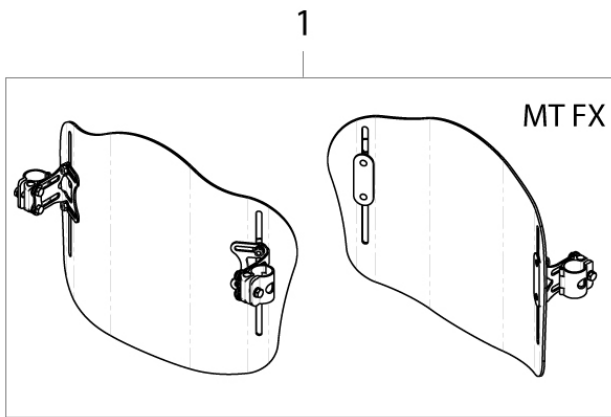

J3 SHELL - CARBON, SHALLOW CONTOUR

Pos	Itemnumber	Description	Comment
3	SJ3BCFSCLTS32FX	JAY3 SHELL, CARBON BACK, SHALLOW CONTOUR, FIXED	SC LT 32W S FX
4	SJ3BCFSCLTS32QR	JAY3 SHELL, CARBON BACK, SHALLOW CONTOUR, REMOVEABLE	SC LT 32W S QR
3	SJ3BCFSCLTS36FX	JAY3 SHELL, CARBON BACK, SHALLOW CONTOUR, FIXED	SC LT 36W S FX
4	SJ3BCFSCLTS36QR	JAY3 SHELL, CARBON BACK, SHALLOW CONTOUR, REMOVEABLE	SC LT 36W S QR
3	SJ3BCFSCLTS41FX	JAY3 SHELL, CARBON BACK, SHALLOW CONTOUR, FIXED	SC LT 41W S FX
4	SJ3BCFSCLTS41QR	JAY3 SHELL, CARBON BACK, SHALLOW CONTOUR, REMOVEABLE	SC LT 41W S QR
3	SJ3BCFSCLTT32FX	JAY3 SHELL, CARBON BACK, SHALLOW CONTOUR, FIXED	SC LT 32W T FX
4	SJ3BCFSCLTT32QR	JAY3 SHELL, CARBON BACK, SHALLOW CONTOUR, REMOVEABLE	SC LT 32W T QR