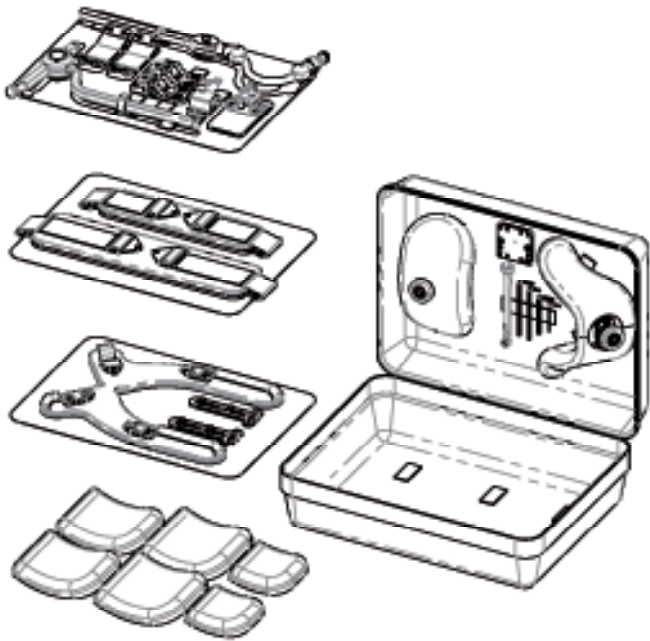

J3 BACK HARDWARE BOX

DESCRIPTION	QTY
LATERAL PAD 10x10	2
LATERAL PAD 15x15	2
LATER PAD 15x12	2
HARNESS CENTER OPEN-MED	1
HARNESS PADDED STD STP-MED	1
HARNESS PADDED STD STP-XLG	1
HEADREST STD BRACKET & MOUNT	1
HEADREST FLIP BRACKET & MOUNT	1
J3 EU FIXED LATERAL BRAKT	2
J3 EU S/A LATERAL BRKT RH	1
J3 EU S/A LATERAL BRKT LH	1
HEADREST LARGE STD PAD	1
COMBO WRENCH 10mm	1
HEX KEY 4mm LONG	1
HEX KEY 3mm LONG	1
EU HEX KEY 3/16"	1
EU HEX KEY 3/32"	1
J3 UNIVERSAL HEADREST MNT	1

Pos	Itemnumber	Description
1	J3HWKEU	EU ACCESSORY KIT