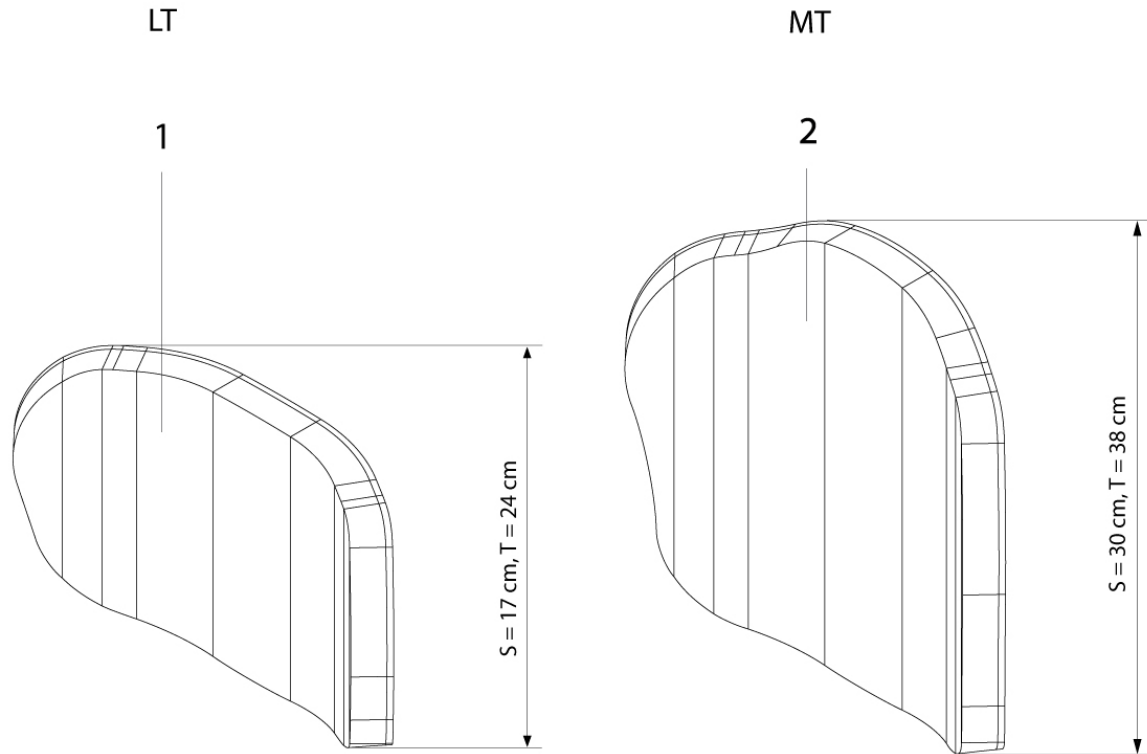

J3 FOAM - CARBON, SHALLOW CONTOUR

Pos	Itemnumber	Description	Comment
1	BJ3BCFSCLTS32	JAY3 FOAM, CARBON BACK, SHALLOW CONTOUR	SC LT 32W S
1	BJ3BCFSCLTS36	JAY3 FOAM, CARBON BACK, SHALLOW CONTOUR	SC LT 36W S
1	BJ3BCFSCLTS41	JAY3 FOAM, CARBON BACK, SHALLOW CONTOUR	SC LT 41W S
1	BJ3BCFSCLTT32	JAY3 FOAM, CARBON BACK, SHALLOW CONTOUR	SC LT 32W T
1	BJ3BCFSCLTT36	JAY3 FOAM, CARBON BACK, SHALLOW CONTOUR	SC LT 36W T
1	BJ3BCFSCLTT41	JAY3 FOAM, CARBON BACK, SHALLOW CONTOUR	SC LT 41W T
1	BJ3BCFSCLTT46	JAY3 FOAM, CARBON BACK, SHALLOW CONTOUR	SC LT 46W T
2	BJ3BCFSCMTS32	JAY3 FOAM, CARBON BACK, SHALLOW CONTOUR	SC MT 32W S
2	BJ3BCFSCMTS36	JAY3 FOAM, CARBON BACK, SHALLOW CONTOUR	SC MT 36W S
2	BJ3BCFSCMTS41	JAY3 FOAM, CARBON BACK, SHALLOW CONTOUR	SC MT 41W S
2	BJ3BCFSCMTS46	JAY3 FOAM, CARBON BACK, SHALLOW CONTOUR	SC MT 46W S
2	BJ3BCFSCMTT32	JAY3 FOAM, CARBON BACK, SHALLOW CONTOUR	SC MT 32W T
2	BJ3BCFSCMTT36	JAY3 FOAM, CARBON BACK, SHALLOW CONTOUR	SC MT 36W T