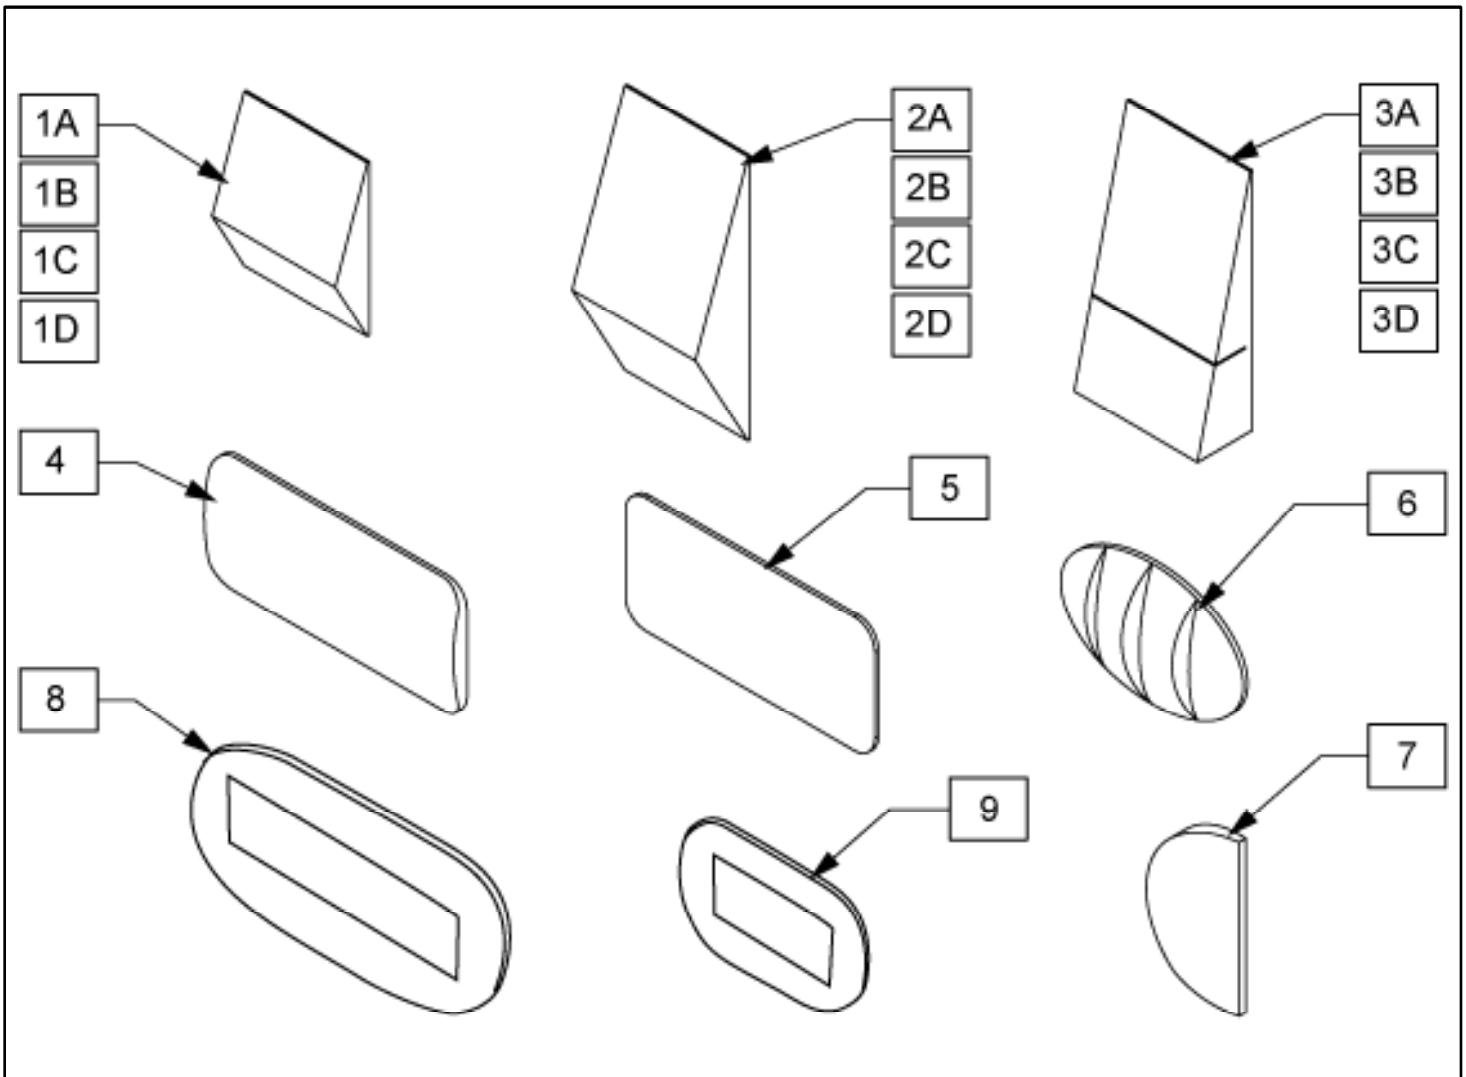

J3 POSITIONING COMPONENTS

Pos	Itemnumber	Description	Comment
1A	J3SPNSL36	LUMBAR, SMALL, 36 W	
1B	J3SPNSL41	LUMBAR, SMALL, 41 W	
1C	J3SPNSL46	LUMBAR, SMALL, 46 W	
1D	J3SPNSL51	LUMBAR, SMALL, 51 W	
2A	J3SPNLL36	LUMBAR, LARGE, 36 W	
2B	J3SPNLL41	LUMBAR, LARGE, 41 W	
2C	J3SPNLL46	LUMBAR, LARGE, 46 W	
2D	J3SPNLL51	LUMBAR, LARGE, 51 W	
3A	J3SPNWE36	WEDGE, 36 W	
3B	J3SPNWE41	WEDGE, 41 W	
3C	J3SPNWE46	WEDGE, 46 W	
3D	J3SPNWE51	WEDGE, 51 W	
4	J3SPNCRS	EU SHIM, CVRD