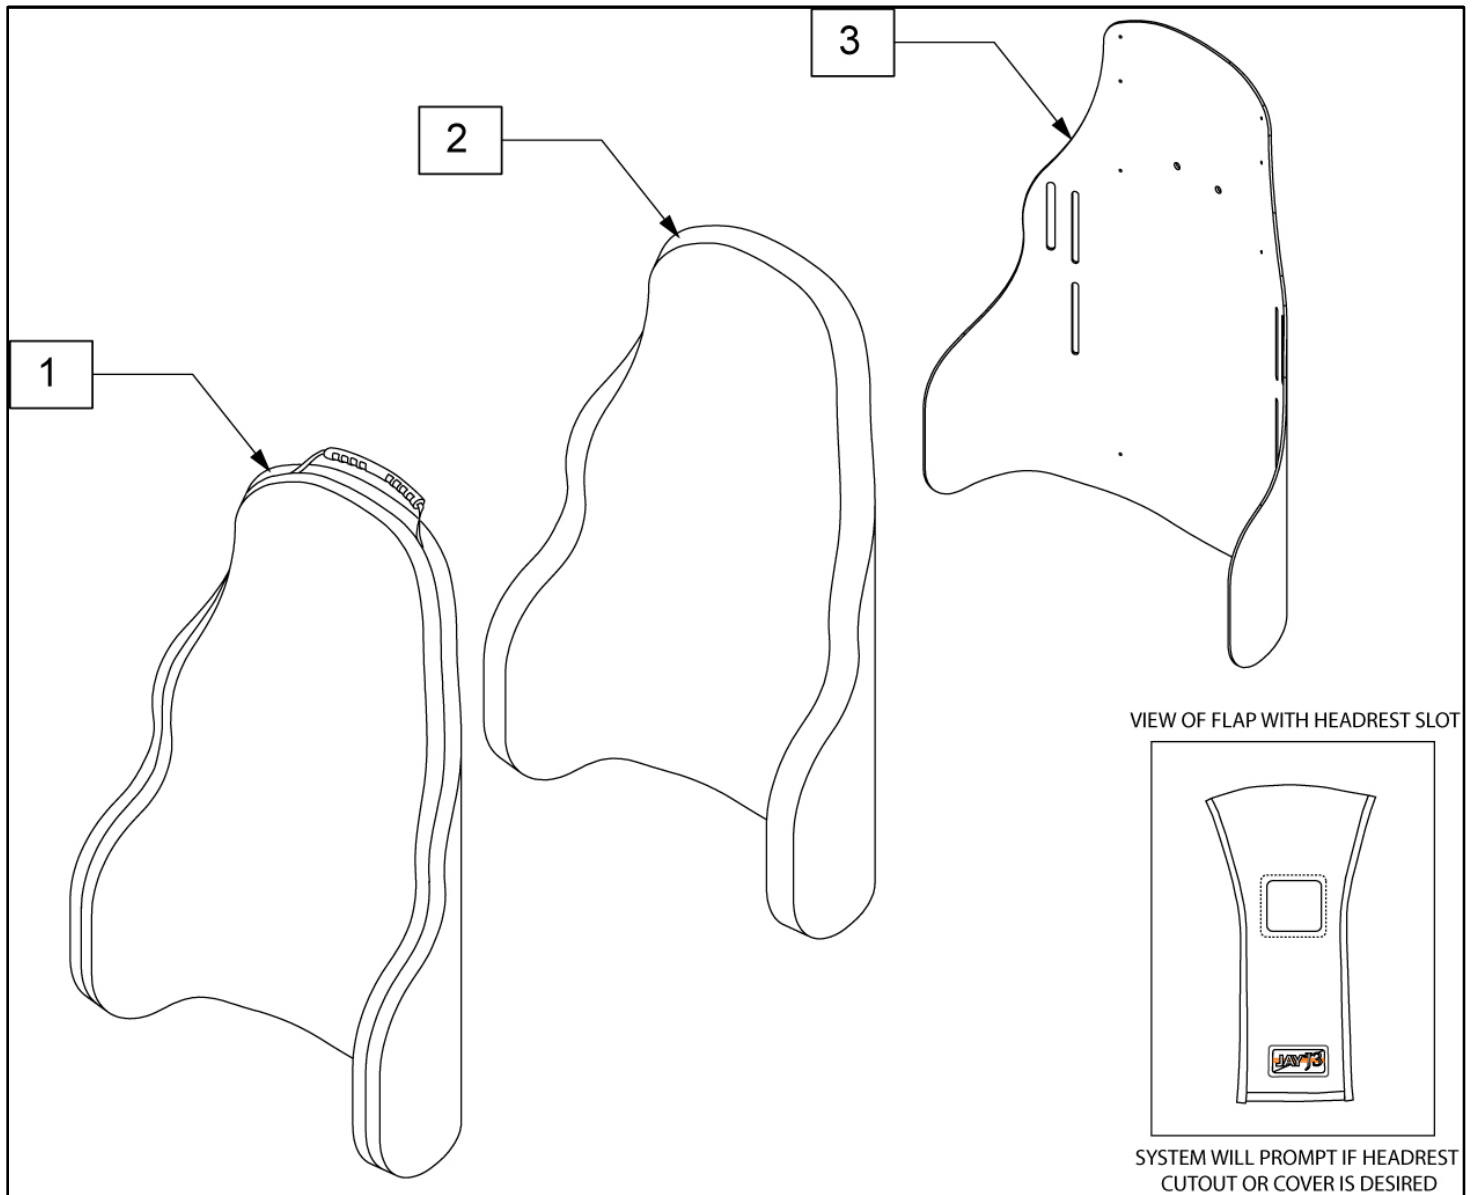

J3 FOAM - POSTERIOR DEEP CONTOUR

Pos	Itemnumber	Description	Comment
1	BJ3PDCLTM36	J3 BACK, FOAM, POSTERIOR DEEP CONTOUR	LT SW36 Med (M)
1	BJ3PDCLTM41	J3 BACK, FOAM, POSTERIOR DEEP CONTOUR	LT SW41 Med (M)
1	BJ3PDCLTM46	J3 BACK, FOAM, POSTERIOR DEEP CONTOUR	LT SW46 Med (M)
1	BJ3PDCLTT36	J3 BACK, FOAM, POSTERIOR DEEP CONTOUR	LT SW36 Tall (T)
1	BJ3PDCLTT41	J3 BACK, FOAM, POSTERIOR DEEP CONTOUR	LT SW41 Tall (T)
1	BJ3PDCLTT46	J3 BACK, FOAM, POSTERIOR DEEP CONTOUR	LT SW46 Tall (T)
1	BJ3PDCLTT51	J3 BACK, FOAM, POSTERIOR DEEP CONTOUR	LT SW51 Tall (T)