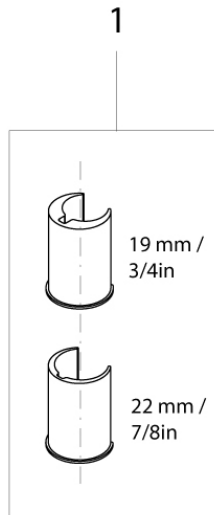

JAY3 Carbon Back - CLAMP INSERTS

Pos	Itemnumber	Description	Comment
1	120984E	Clamp inserts	19 mm (3/4 inch), 22 mm (7/8 inch)