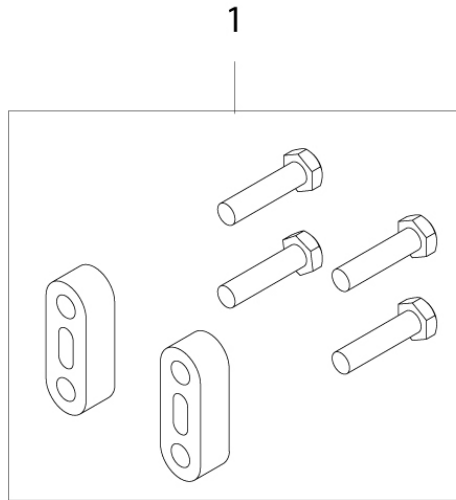

JAY3 Carbon Back - CLAMP INSERTS

Pos	Itemnumber	Description	Comment
1	120984E	Clamp inserts	19 mm (3/4 inch), 22 mm (7/8 inch)

JAY3 Carbon Back - MOUNTING SPACER BLOCKS

Pos	Itemnumber	Description	Comment
	J3BCFSPCRBLCK	Spacer blocks, JAY3 Carbon back	