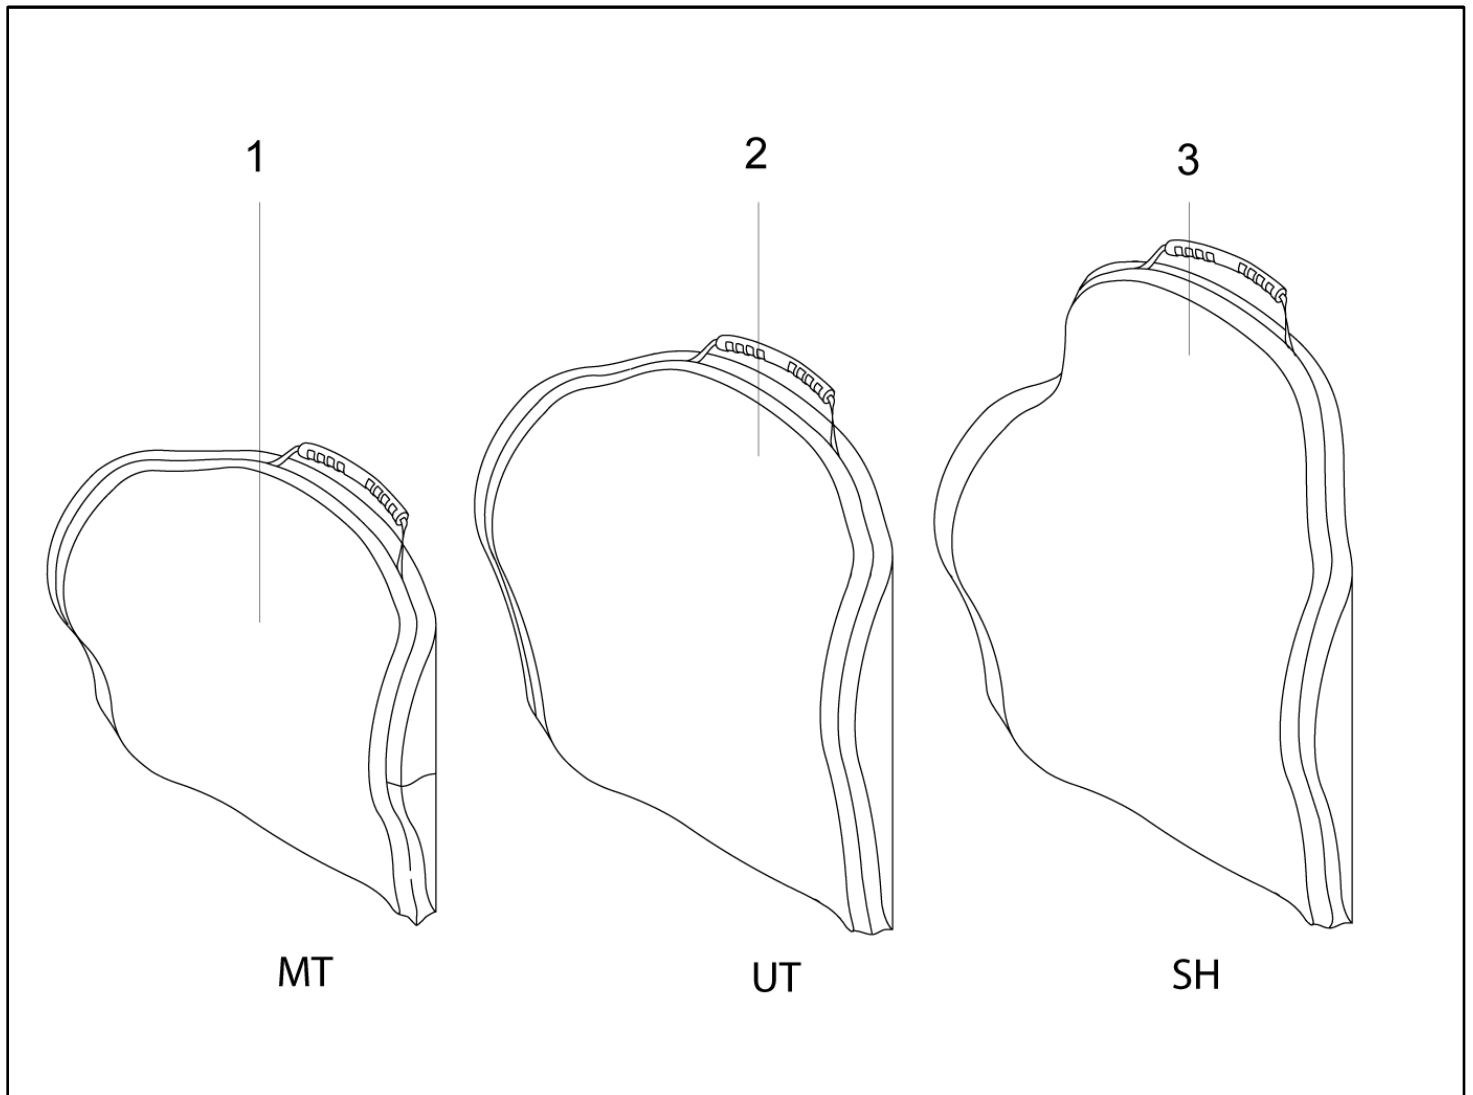

J3 COVER - MID CONTOUR BACK

Pos	Itemnumber	Description	Comment
1	CJ3MCMTM31	J3 COVER, MID CONTOUR BACK	MT 31 W MED
1	CJ3MCMTM36	J3 COVER, MID CONTOUR BACK	MT 36 W MED
1	CJ3MCMTM41	J3 COVER, MID CONTOUR BACK	MT 41 W MED
1	CJ3MCMTM46	J3 COVER, MID CONTOUR BACK	MT 46 W MED
1	CJ3MCMTM51	J3 COVER, MID CONTOUR BACK	MT 51 W MED
1	CJ3MCMTS31	J3 COVER, MID CONTOUR BACK	MT 31 W STD
1	CJ3MCMTS36	J3 COVER, MID CONTOUR BACK	MT 36 W STD
1	CJ3MCMTS41	J3 COVER, MID CONTOUR BACK	MT 41 W STD
1	CJ3MCMTS46	J3 COVER, MID CONTOUR BACK	MT 46 W STD
1	CJ3MCMTS51	J3 COVER, MID CONTOUR BACK	MT 51 W STD