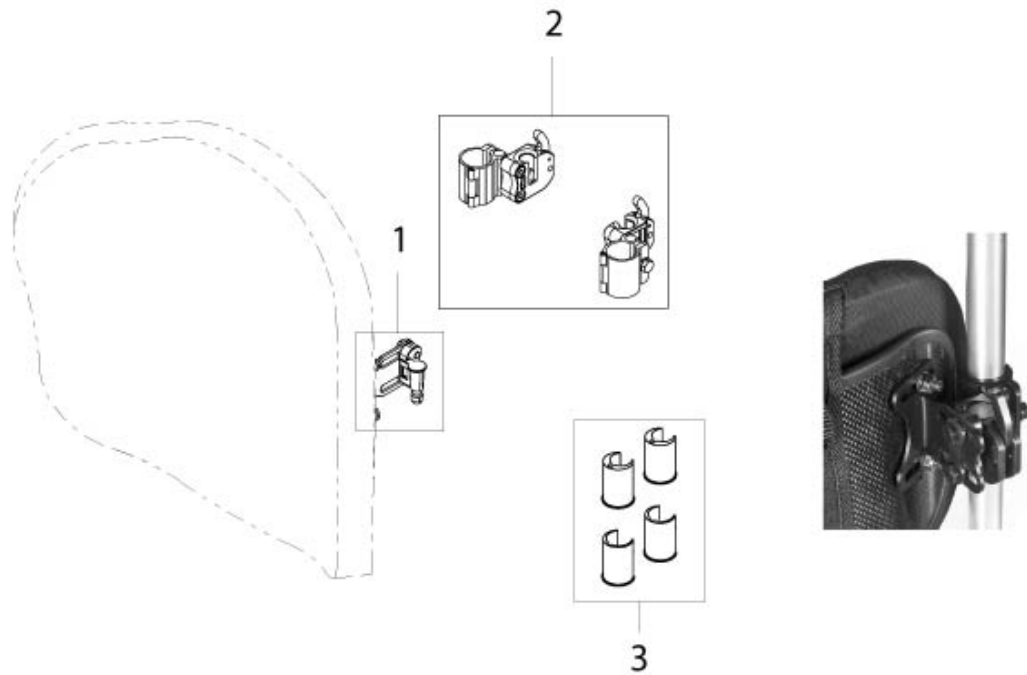

JAY3 Carbon Back - Quick release mounting (QR) bracket used with folding wheelchairs

Pos	Itemnumber	Description	Comment
1 - 2	J3BCFMNTSYSQR	MOUNTING SYSTEM CPL. JAY3 CARBON BACK REMOVABLE (QR)	USED WITH FOLDING WHEELCHAIRS
1	J3BCFBRKTQR	MOUNTING BRACKET JAY3 CARBON BACK REMOVABLE (QR)	USED WITH FOLDING WHEELCHAIRS
2	J3BCFQRRVCVRKIT	RECEIVER KIT JAY3 CARBON BACK (QR)	
3	120984E	CLAMP INSERTS	4 pcs./pack (2 x 19 mm (3/4 inch), 2 x 22 mm (7/8 inch))