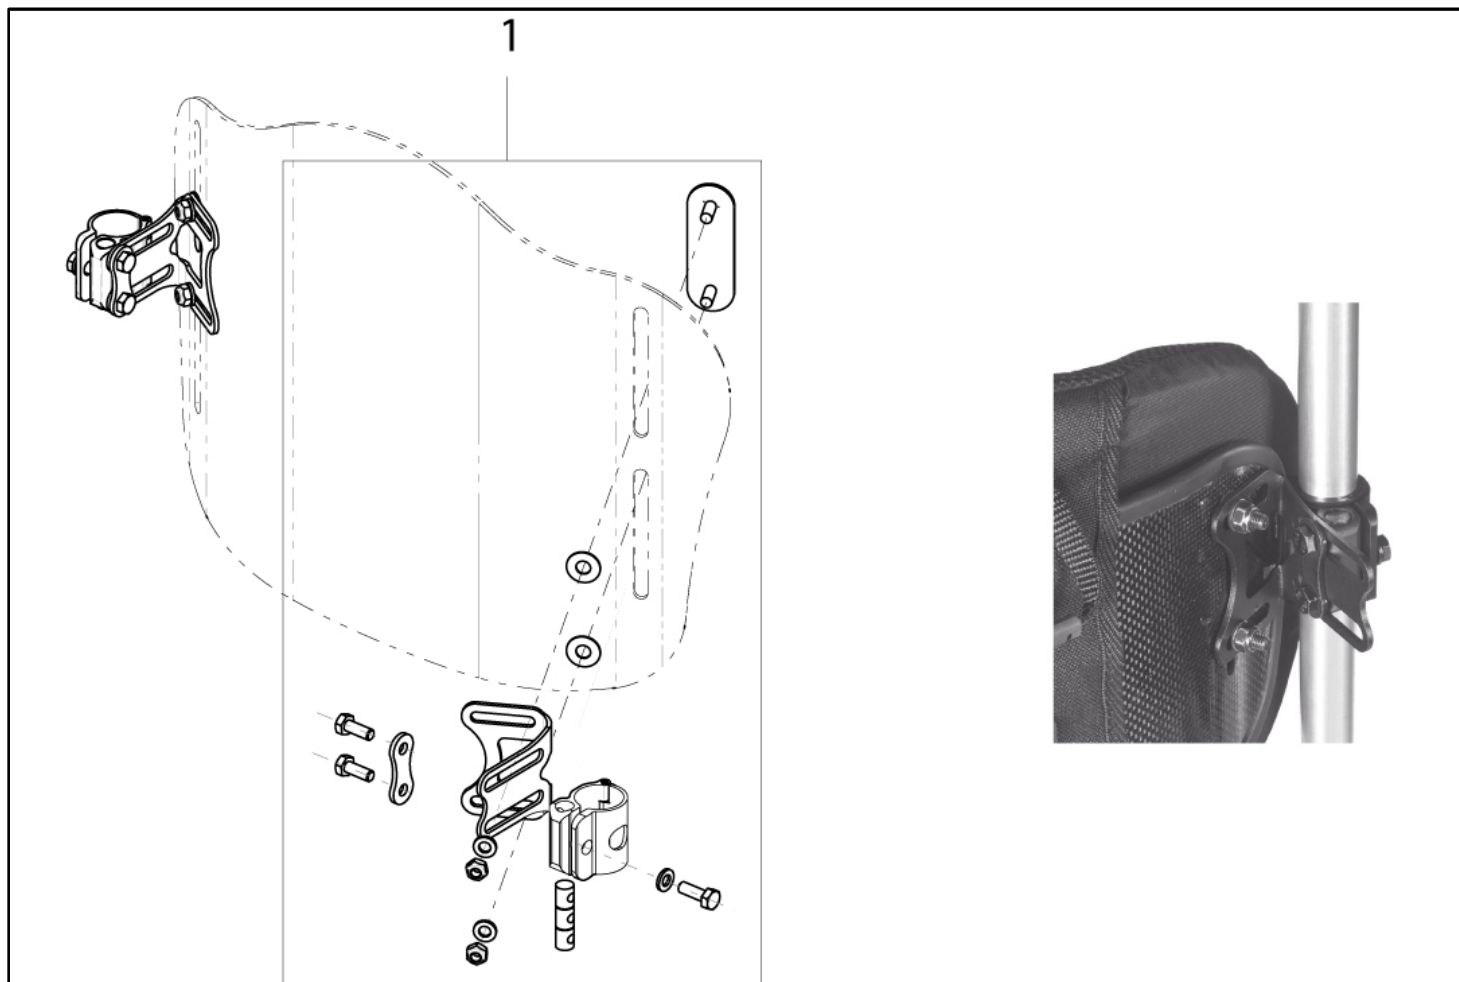

JAY3 Carbon Back - Fixed mounting (FX) bracket used with rigid wheelchairs

Pos	Itemnumber	Description	Comment
1	J3BCFBRKTFX	MOUNTING BRACKET JAY3 CARBON BACK FIXED (FX)	PAIR, USED WITH RIGID WHEELCHAIRS