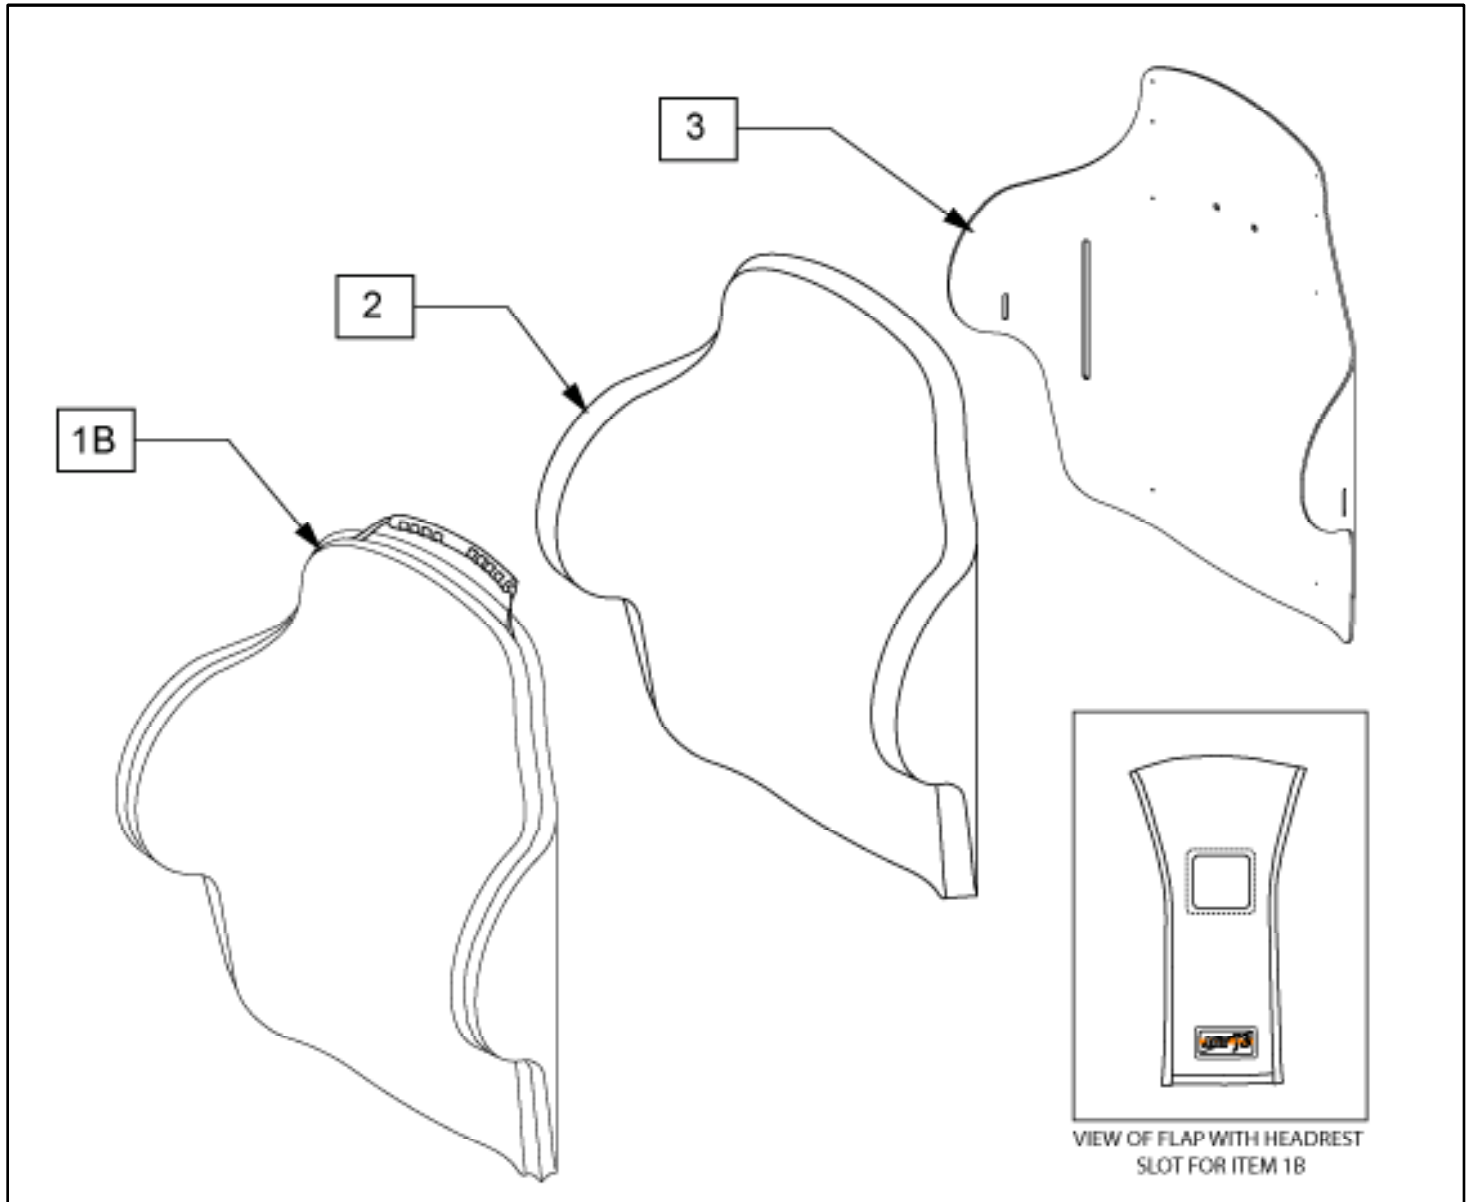

J3 COVER, FOAM AND SHELL - SHOULDER HEIGHT DEEP CONTOUR BACK

Pos	Itemnumber	Description
1B	CJ3DCSHS36	J3 COVER, DEEP SHOULDER HEIGHT 36 W STD
1B	CJ3DCSHS41	J3 COVER, DEEP SHOULDER HEIGHT 41 W STD
1B	CJ3DCSHS46	J3 COVER, DEEP SHOULDER HEIGHT 46 W STD
1B	CJ3DCSHS51	J3 COVER, DEEP SHOULDER HEIGHT 51 W STD
1B	CJ3DCSHM41	J3 COVER, DEEP SHOULDER HEIGHT 41 W MED
1B	CJ3DCSHM46	J3 COVER, DEEP SHOULDER HEIGHT 46 W MED
1B	CJ3DCSHM51	J3 COVER, DEEP SHOULDER HEIGHT 51 W MED
1B	CJ3DCSHT46	J3 COVER, DEEP SHOULDER HEIGHT 46 W TALL
1B	CJ3DCSHT51	J3 COVER, DEEP SHOULDER HEIGHT 51 W TALL
2	BJ3DCSHS36	J3 FOAM, DEEP SHOULDER HEIGHT 36 W STD