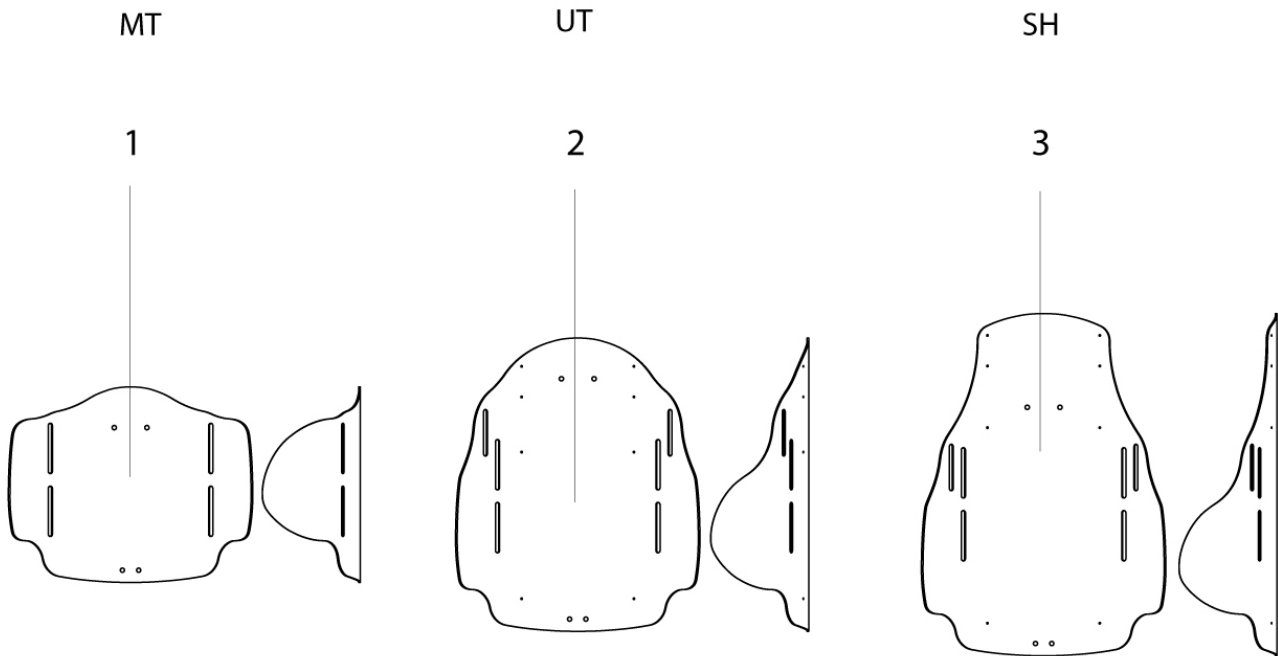

J3 SHELL - MID DEEP CONTOUR BACK

Pos	Itemnumber	Description	Comment
1	SJ3MDCMTS36	JAY3 SHELL, MID DEEP CONTOUR BACK	MT 36W S
1	SJ3MDCMTS41	JAY3 SHELL, MID DEEP CONTOUR BACK	MT 41W S
1	SJ3MDCMTS46	JAY3 SHELL, MID DEEP CONTOUR BACK	MT 46W S
1	SJ3MDCMTS51	JAY3 SHELL, MID DEEP CONTOUR BACK	MT 51W S
1	SJ3MDCMTT36	JAY3 SHELL, MID DEEP CONTOUR BACK	MT 36W T
1	SJ3MDCMTT41	JAY3 SHELL, MID DEEP CONTOUR BACK	MT 41W T
1	SJ3MDCMTT46	JAY3 SHELL, MID DEEP CONTOUR BACK	MT 46W T
1	SJ3MDCMTT51	JAY3 SHELL, MID DEEP CONTOUR BACK	MT 51W T
3	SJ3MDCSHS36	JAY3 SHELL, MID DEEP CONTOUR BACK	SH 36W S
3	SJ3MDCSHS41	JAY3 SHELL, MID DEEP CONTOUR BACK	SH 41W S
3	SJ3MDCSHS46	JAY3 SHELL, MID DEEP CONTOUR BACK	SH 46W S
3	SJ3MDCSHS51	JAY3 SHELL, MID DEEP CONTOUR BACK	SH 51W S
2	SJ3MDCUTM36	JAY3 SHELL, MID DEEP CONTOUR BACK	UT 36W M