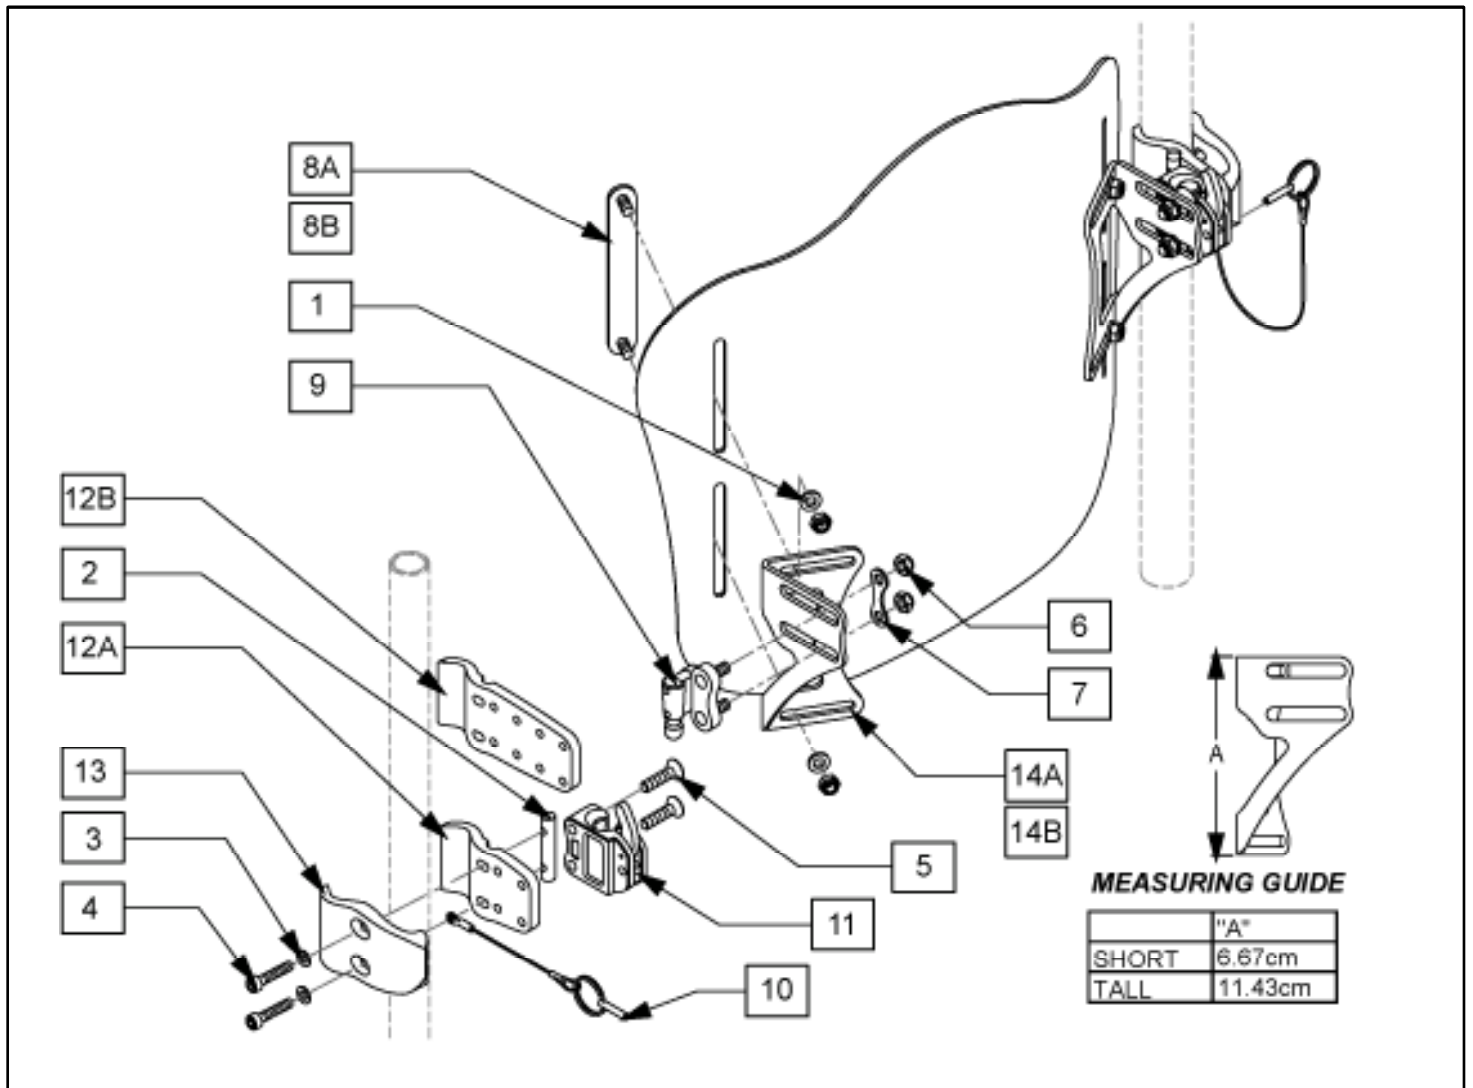

J3 4-POINT HARDWARE KIT

Pos	Itemnumber	Description
-	J3EU4PTHDSH	J3 back 4 point hardware kit

J3 2-POINT HARDWARE KIT

Pos	Itemnumber	Description	Comment
1-7	J3EUHDFW	J3 EU FASTENER KIT	
8B	J3EUHDWNT	J3 EU NUT PLATE TALL	
8A	J3EUHDWN	J3 EU NUT PLATE SHORT	
10	J3EULOCKPIN	EU TRIGGER REL PIN	
6, 7, 9	J3EUHDWPR	J3 EU MNTG PIN ASSM - R	
6, 7, 9	J3EUHDWPL	J3 EU MNTG PIN ASSM - L	
2-5, 10, 11, 12A, 13	J3EUSH	J3 EU STANDARD HARDWARE	2 pcs/pack
2-5, 10, 11, 12B, 13	J3EUAH	J3 EU EXTENDED HARDWARE (1 side only)	
1, 8B, 14B, 6	J3EUHDWTR	J3 EU MNTG BRKT TALL - R	