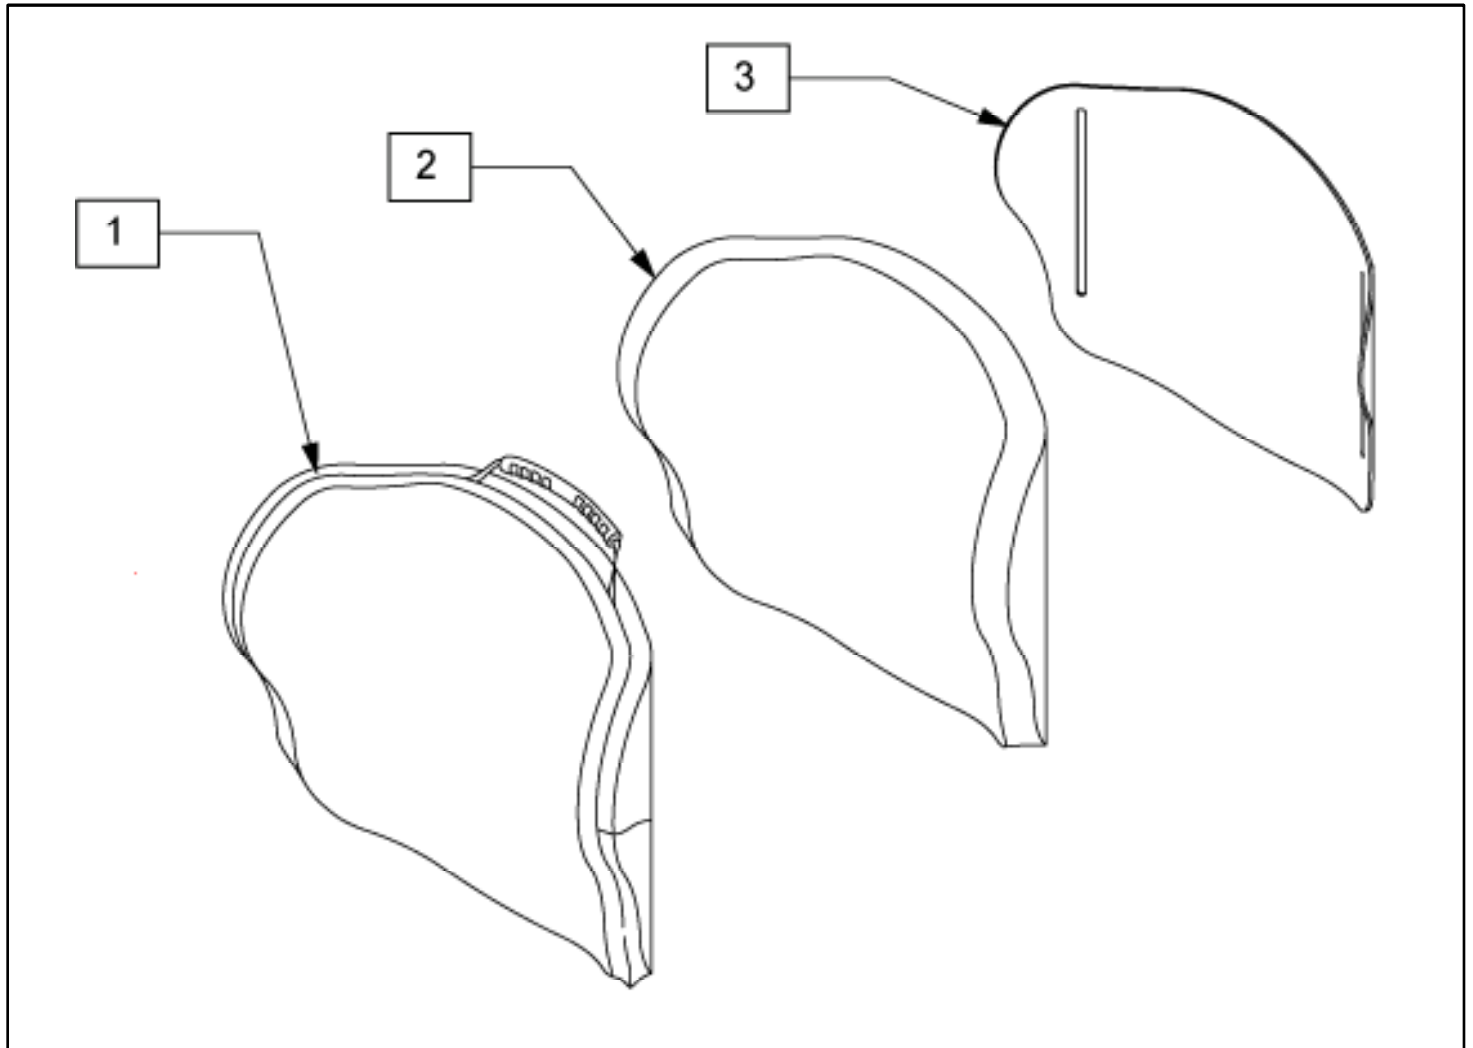

J3 COVER, FOAM AND SHELL - MID THORACIC SHALLOW CONTOUR BACK

Pos	Itemnumber	Description
1	CJ3SCMTS36	J3 COVER, SHALLOW MID THORACIC 36 W STD
1	CJ3SCMTS41	J3 COVER, SHALLOW MID THORACIC 41 W STD
1	CJ3SCMTS46	J3 COVER, SHALLOW MID THORACIC 46 W STD
1	CJ3SCMTS51	J3 COVER, SHALLOW MID THORACIC 51 W STD
1	CJ3SCMTM31	J3 COVER, SHALLOW MID THORACIC 31 W MED
1	CJ3SCMTM36	J3 COVER, SHALLOW MID THORACIC 36 W MED
1	CJ3SCMTM41	J3 COVER, SHALLOW MID THORACIC 41 W MED
1	CJ3SCMTM46	J3 COVER, SHALLOW MID THORACIC 46 W MED
1	CJ3SCMTM51	J3 COVER, SHALLOW MID THORACIC 51 W MED
1	CJ3SCMTT31	J3 COVER, SHALLOW MID THORACIC 31 W TALL
1	CJ3SCMTT36	J3 COVER, SHALLOW MID THORACIC 36 W TALL
1	CJ3SCMTT41	J3 COVER, SHALLOW MID THORACIC 41 W TALL
1	CJ3SCMTT46	J3 COVER, SHALLOW MID THORACIC 46 W TALL
1	CJ3SCMTT51	J3 COVER, SHALLOW MID THORACIC 51 W TALL