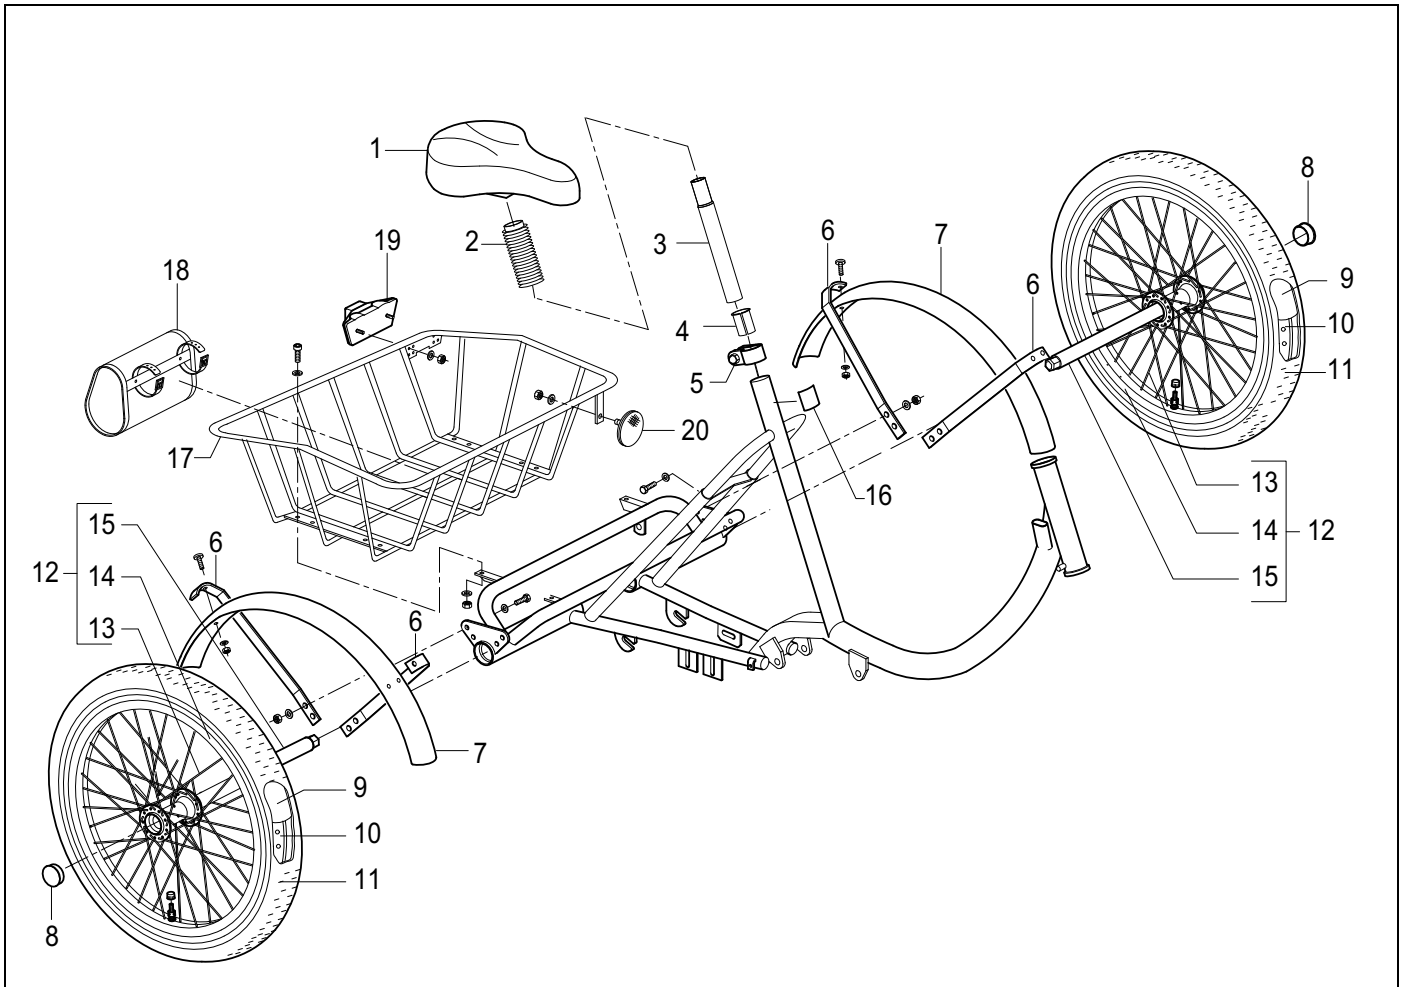

Pos.	Art. Code	Description
1	ZADE. 15050	Saddle
2	BESD. 12280	Seat post cover
3	ZADE. 15010	Seat post
4	ZADE. 15030	Seat post washer
5	ZADE. 15040	Seat clamp
6	BESD. 12233	Mudguard stay rear
7	BESD. 12262	Mudguard 20"
8	BESD. 12415	End cover rear axle
9	BAND. 07080	Inner tube 20"
10	BAND. 07300	Rimtape 20"
11	BAND. 07060	Tyre 20"
12	WIEL. 03817	Rear wheel 20"
13	WIEL. 03702	Spoke and Spoke nipple (rear)
14	WIEL. 03518	Rim 20"
15	ASSE. 04050	Rear axle (axle and hub)
16	ACCE. 13152	CE sticker
17	MAND. 08055	Luggage basket
18	ACCE. 13015	Saddle box
19	VERL. 01007	Rear-light
20	VERL. 01015	Reflector