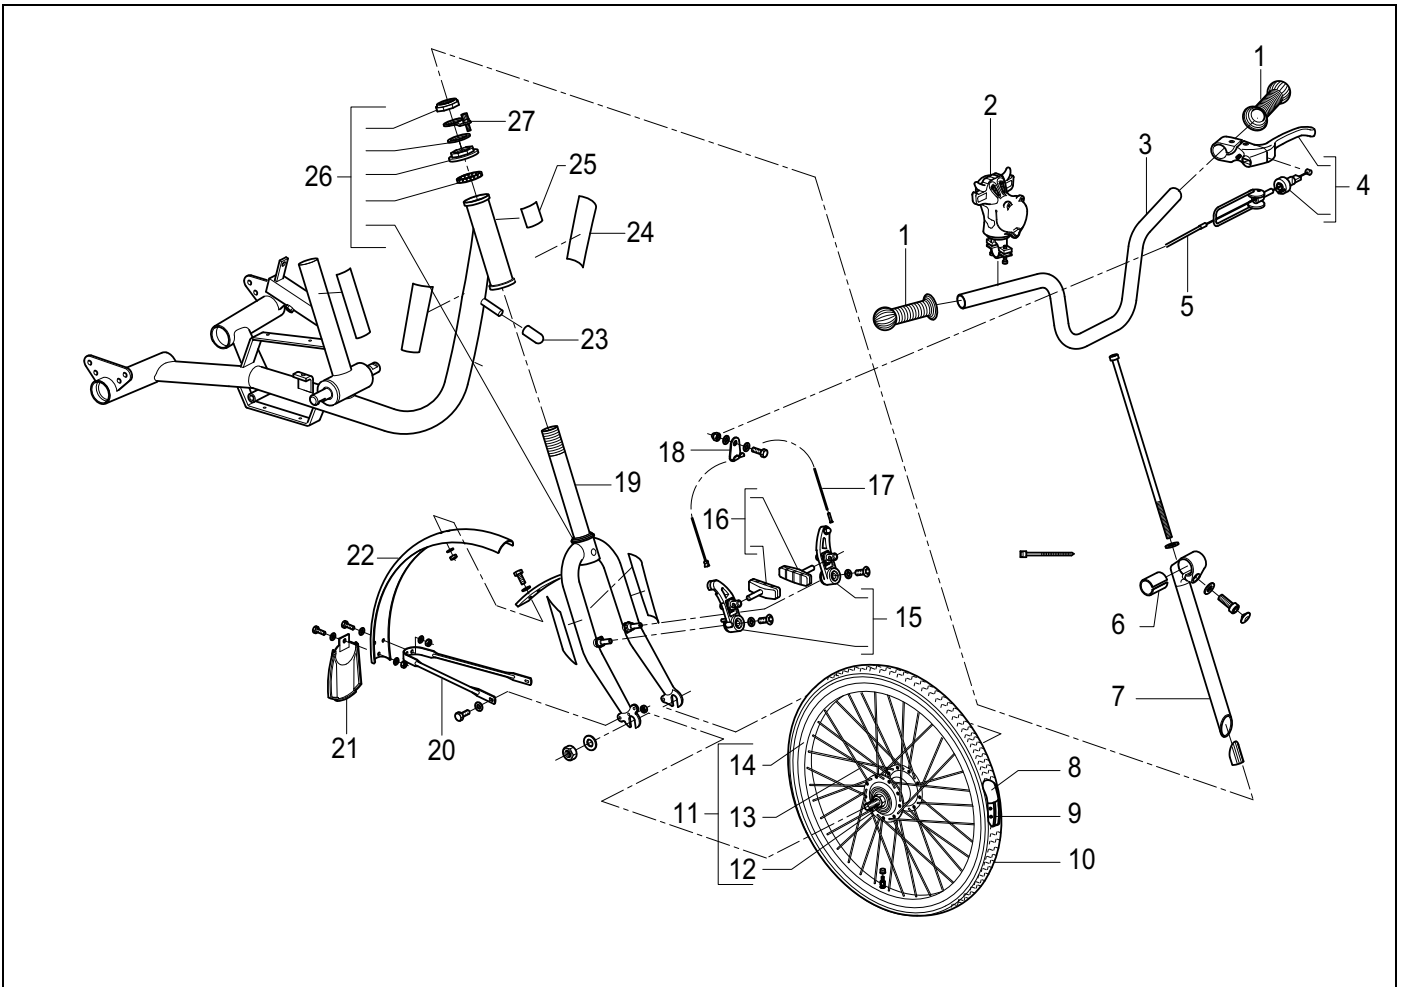

Pos.	Art. Code	Description
1	STUD. 05022	Handle (grip)
2	STUD. 05014	Bell
3	STUD. 05112	Handlebar
4	REMD. 06075	Brake grip and parking brake
5	KABE. 02043	Bowden cable
6	STUD. 05147	Handlebar washer
7	STUD. 05182	Stem
8	BAND. 07040	Inner tube 16"
9	BAND. 07300	Rim tape 16"
10	BAND. 07050	Tyre 16"
11	WIEL. 03070	Front wheel 16"
12	WIEL. 03148	Hub
13	WIEL. 03655	Spokes and Spoke nipple (front)
14	WIEL. 03612	Rim 16" for front wheel
15	REMD. 06002	Rem set
16	REMD. 06165	Brake shoe (set)
17	KABE. 02044	Short brake cable
18	KABE. 02320	Cable clip
19	FRAM. 14062	Front fork
20	BESD. 12212	Mudguard stay front
21	BESD. 12032	Mud-flap
22	BESD. 12208	Mudguard 16"
23	BESD. 12285	Handle bar studplug
24	ACCE. 13150	Name transfers (set)
25	ACCE. 13040	Sticker for Steering column
26	STUD. 05005	Headset
27	KABE. 02312	Cable clip (on headset)