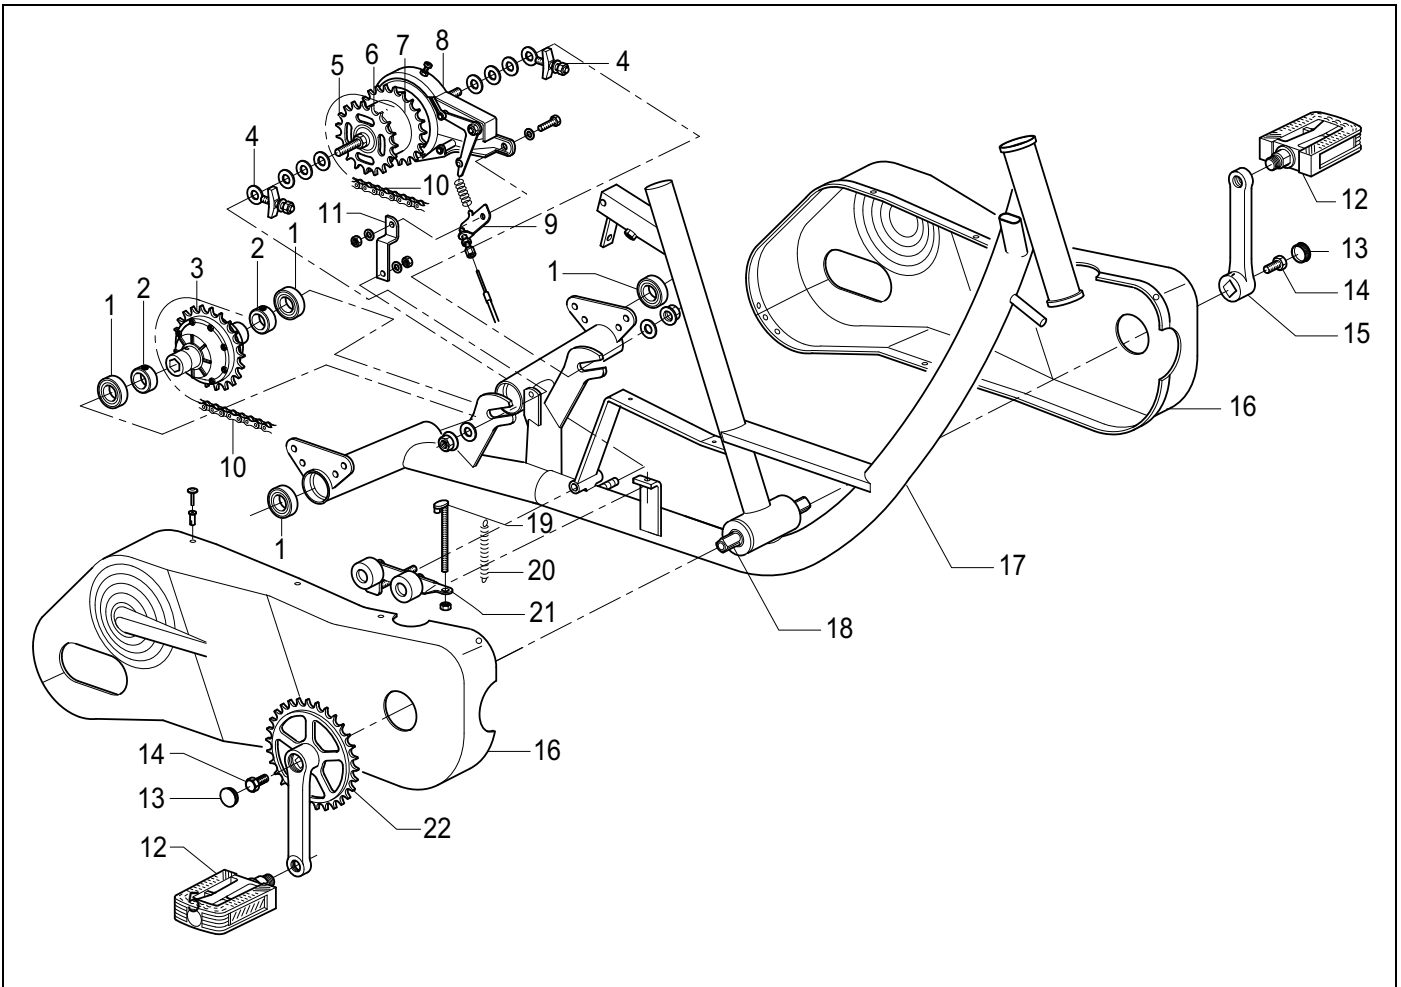

Pos.	Art. Code	Description
1	AAND. 10061	Ball bearing
2	AAND. 10210	Adjust ring rear axle
3	DIFF. 09219	Differential
4	AAND. 10051	Chain adjuster
5	AAND. 10163	Chain wheel standard rear hub
6	AAND. 10128	Distance ring
7	AAND. 10493	Standard rear hub (with freewheel)
8	REMD. 06009	Band brake
9	REMD. 06004	Stud for band brake cable
10	AAND. 10041	Chain (set)
11	REMD. 06003	Stud for band brake
12	AAND. 10070	Pedal (set)
13	AAND. 10000	Crankbolt cover
14	AAND. 10002	Crankbolt
15	AAND. 10020	Crank left side
16	BESD. 12510	Gear case
17	FRAM. 14150	Frame
18	AAND. 10080	Bracket axle
19	AAND. 10047	Chain adjuster bolt
20	AAND. 10048	Chain adjuster spring
21	AAND. 10046	Chain adjuster
22	AAND. 10020	Crank right side