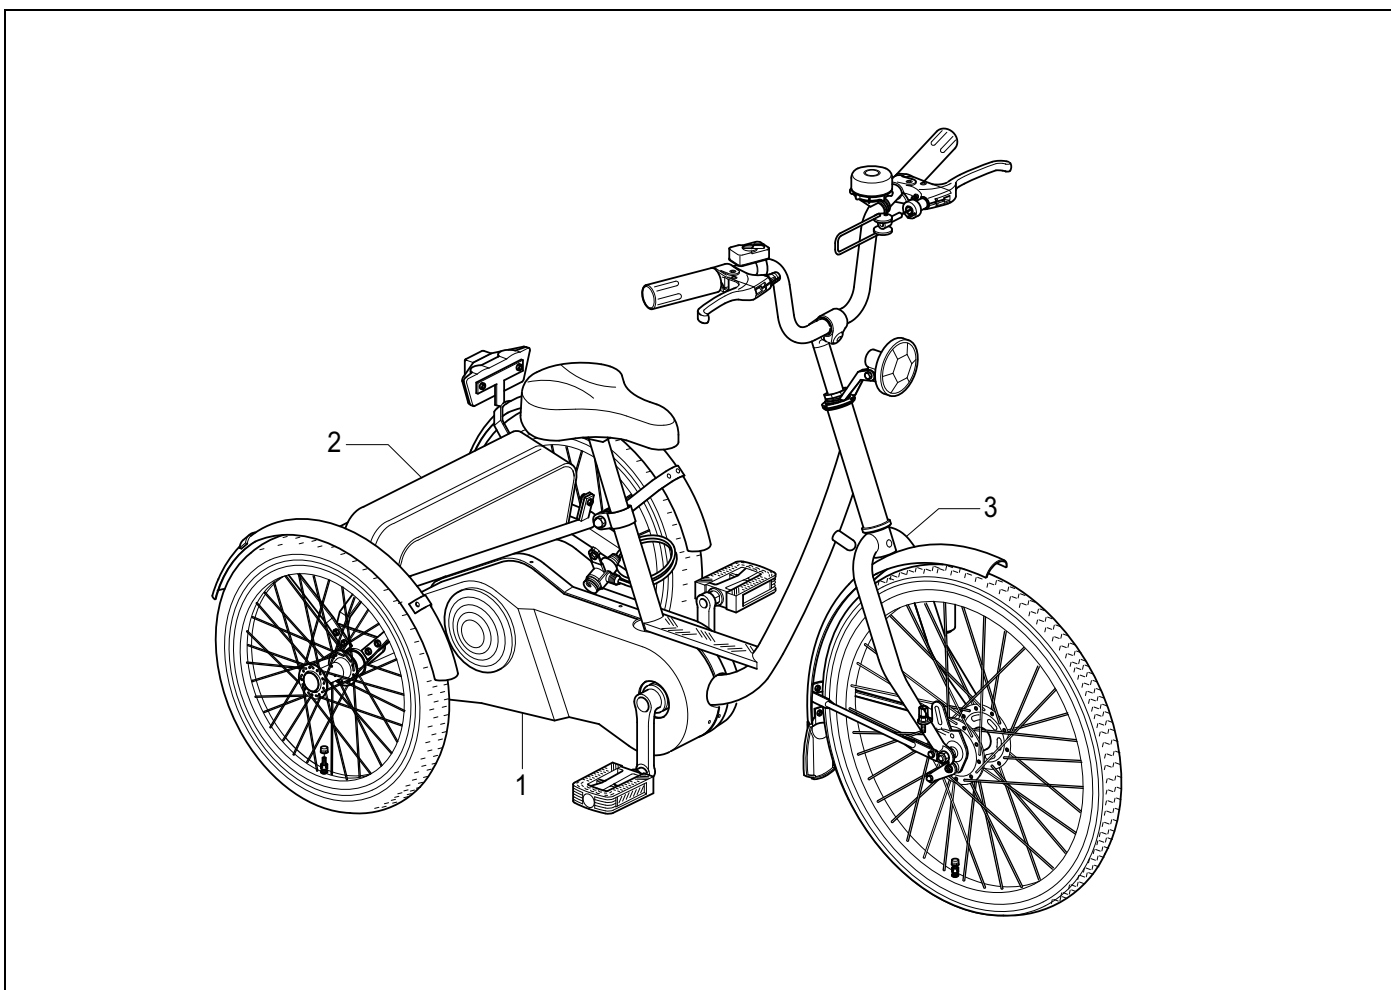

Group	Description	Reference
1	Drive and chain assembly	Page 21
2	Rear wheel, luggage basket and saddle assembly	Page 22
3	Front wheel, handlebar and brakes assembly	Page 23