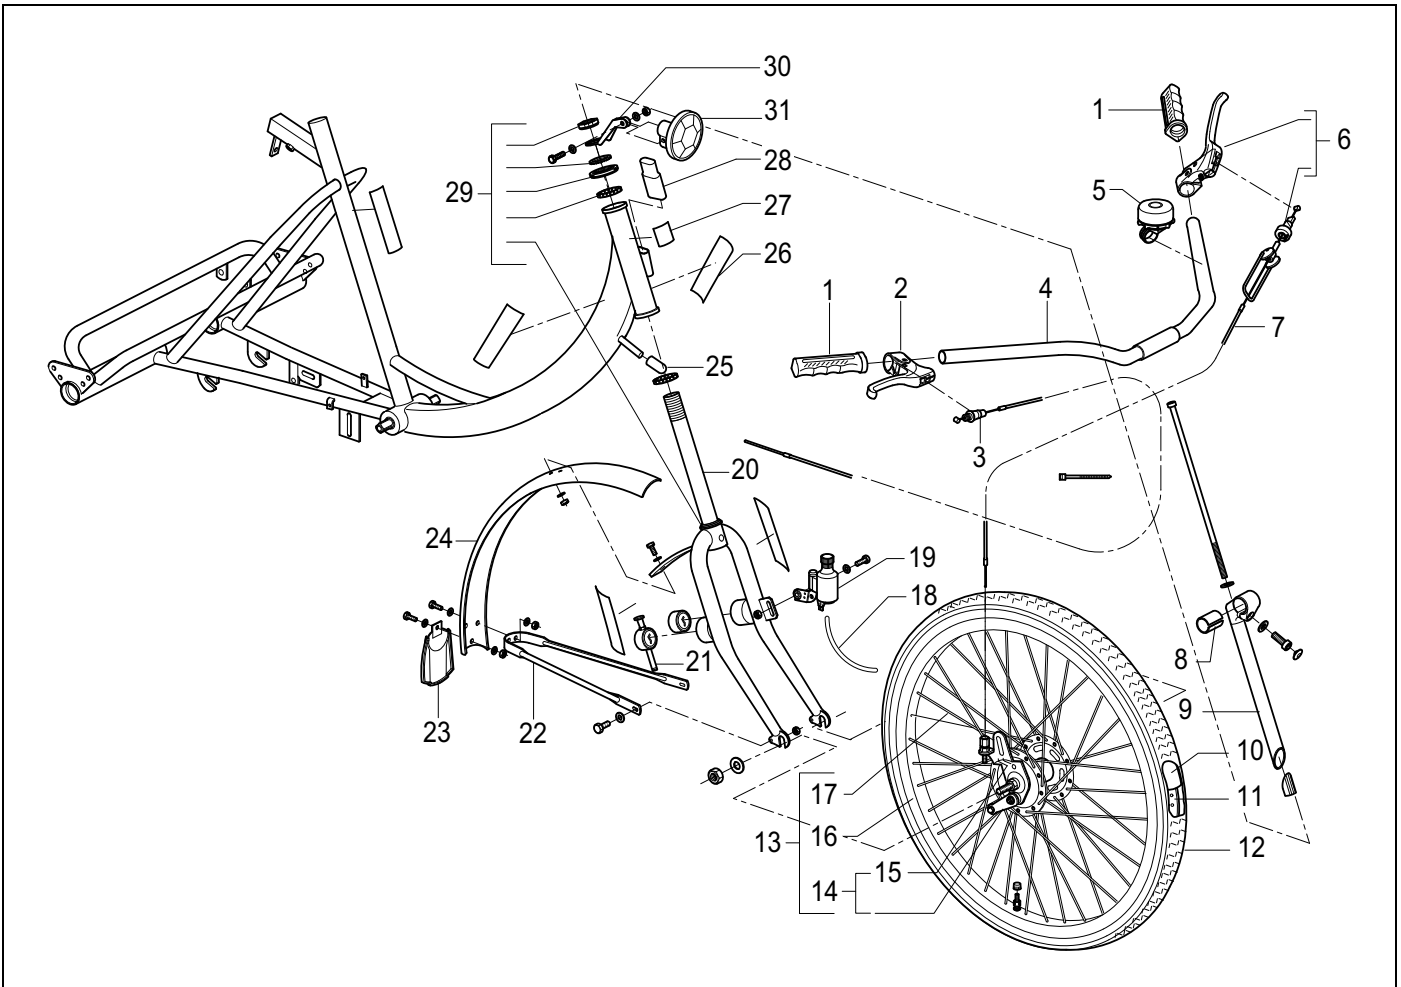

Pos.	Art. Code	Description
1	STUD. 05020	Handle (grip)
2	REMD. 06010	Brake-grip
3	KABE. 02070	Bowden cable rear
4	STUD. 05115	Handlebar
5	STUD. 05012	Bell
6	REMD. 06077	Brake-grip with parking-brake
7	KABE. 02074	Bowden cable front
8		Not for sunny Diamond
9	STUD. 05170	Stem
10	BAND. 07093	Inner tube 24"
11	BAND. 07310	Rimtape 24"
12	BAND. 07092	Tyre 24"
13	WIEL. 03807	Front wheel 24"
14	WIEL. 03158	Expanding brake hub
15	REMD. 06160	Brake-shoes front (set)
16	WIEL. 03516	Rim 24" for front wheel
17	WIEL. 03707	Spoke and Spoke nipple (front)
18	VERL. 01090	Lighting cable
19	VERL. 01020	Generator
20	FRAM. 14090	Front fork 24"
21	ACCE. 13030	Lock
22	BESD. 12234	Mudguard stay front
23	BESD. 12032	Mud-flap
24	BESD. 12261	Mudguard 24"
25	BESD. 12285	Handlebar studplug
26	ACCE. 13165	Name transfers (set)
27	ACCE. 13040	Sticker for steering column
28	BESD. 12420	Cable plug
29	STUD. 05005	Headset
30	VERL. 01080	Lamp bracket
31	VERL. 01070	Headlamp