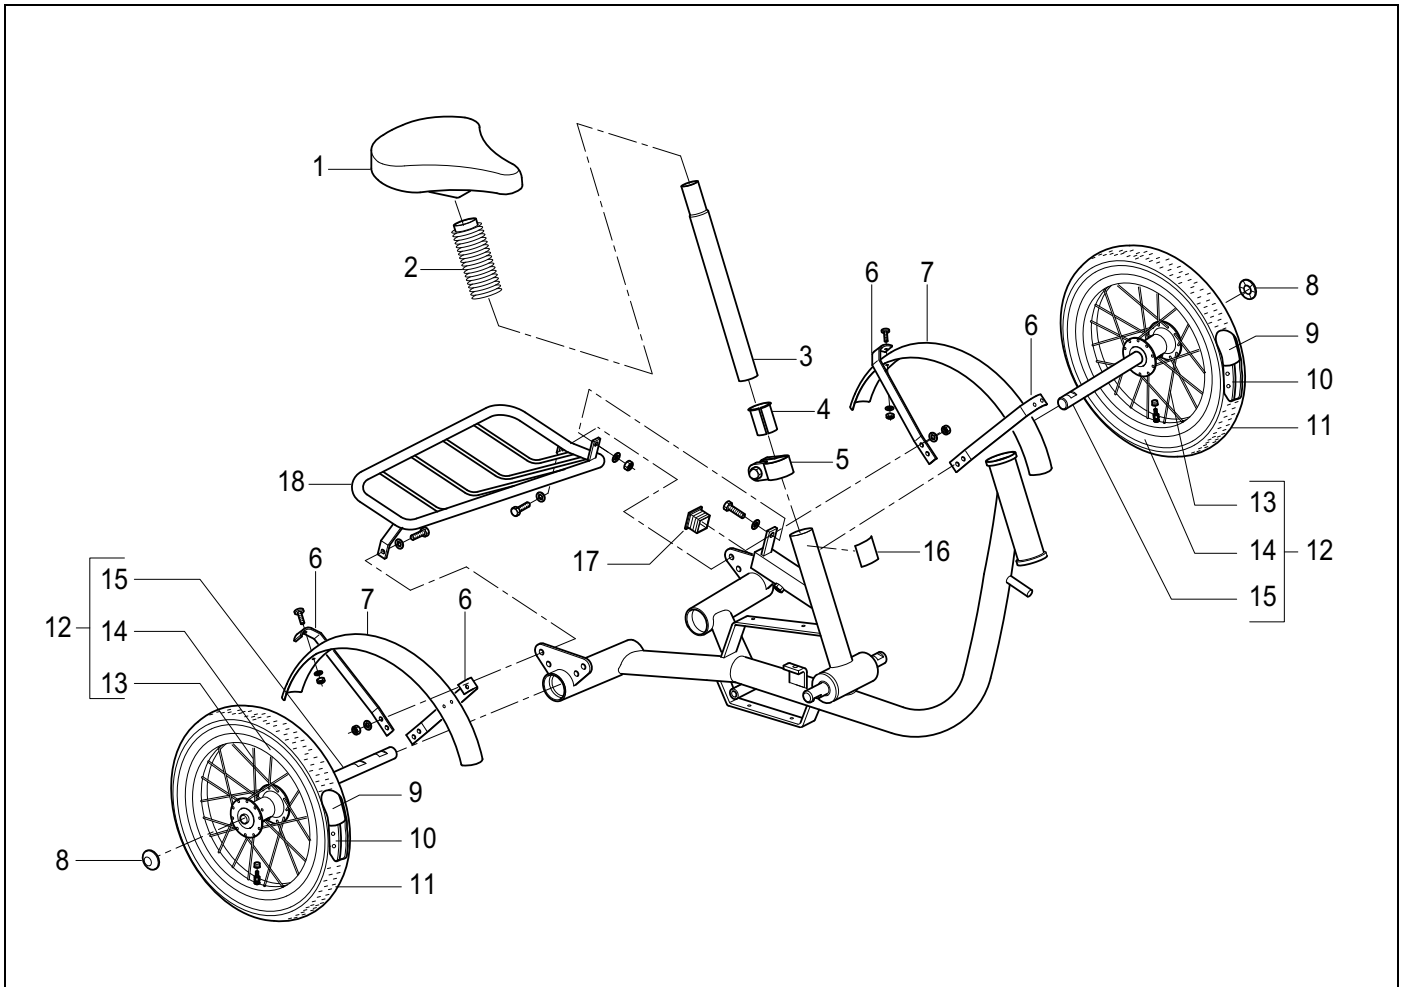

Group	Description	Reference
1	Drive and chain assembly	Page 5
2	Rear wheel, luggage basket and saddle assembly	Page 6
3	Front wheel, handlebar and brakes assembly	Page 7

Pos.	Art. Code	Description
1	AAND. 10061	Ball bearing rear axle
2	AAND. 10205	Adjust ring rear axle
3	AAND. 10122	Chain wheel rear
4	AAND. 10044	Chain
5	AAND. 10075	Pedal (set)
6	AAND. 10022	Crank left side
7	AAND. 10027	Crank cotter
8	BESD. 12490	Gear case
9	FRAM. 14130	Frame
10	AAND. 10092	Bracket axle
11	AAND. 10047	Chain adjuster bolt
12	AAND. 10048	Chain adjuster spring
13	AAND. 10046	Chain adjuster
14	AAND. 10022	Crank right side