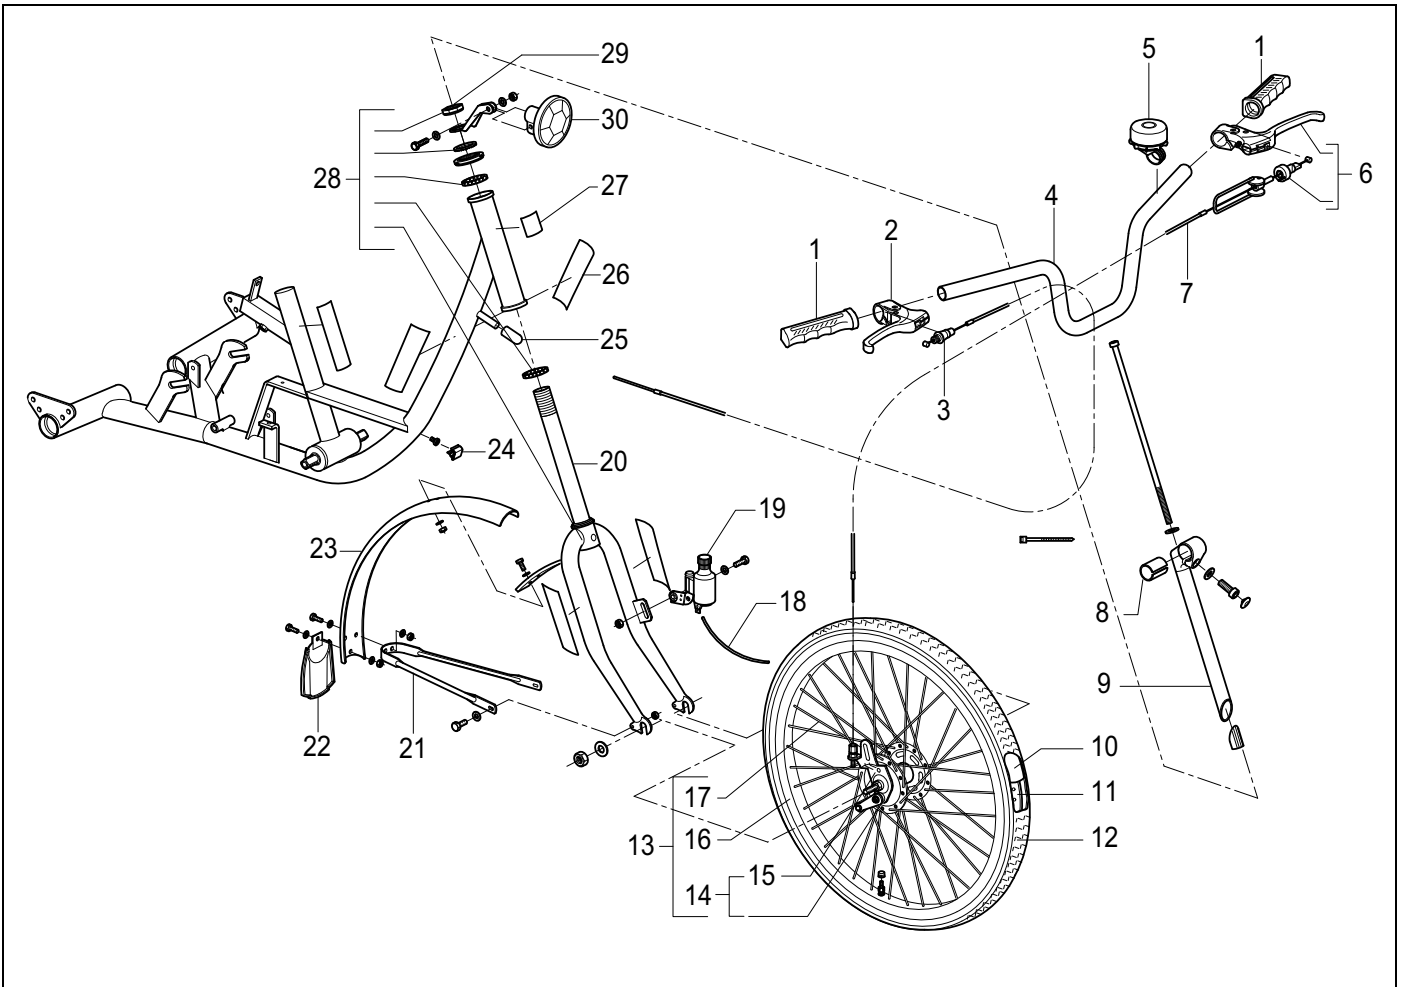

Pos.	Art. Code	Description
1	STUD. 05020	Handle (grip)
2	REMD. 06010	Brake grip (set)
3	KABE. 02060	Bowden cable rear
4	STUD. 05105	Handlebar
5	STUD. 05012	Bell
6	REMD. 06077	Brake grip with parking-brake
7	KABE. 02055	Bowden cable front
8	STUD. 05147	Handlebar washer
9	STUD. 05160	Stem
10	BAND. 07080	Inner tube 20"
11	BAND. 07300	Rimtape 20"
12	BAND. 07060	Tyre 20"
13	WIEL. 03076	Front wheel 20"
14	WIEL. 03158	Expanding brake hub
15	REMD. 06160	Brake-shoes front (set)
16	WIEL. 03615	Rim 20" for front wheel
17	WIEL. 03656	Spoke and Spoke nipple (front)
18	VERL. 01090	Lighting cable
19	VERL. 01020	Generator
20	FRAM. 14079	Front fork 20"
21	BESD. 12214	Mudguard stay front
22	BESD. 12032	Mud-flap
23	BESD. 12215	Mudguard 20"
24	KABE. 02315	Cable clip (on frame)
25	BESD. 12285	Handlebar studplug
26	ACCE. 13155	Name transfers (set)
27	ACCE. 13040	Sticker for steering column
28	STUD. 05005	Headset
29	VERL. 01080	Lamp bracket
30	VERL. 01070	Headlamp