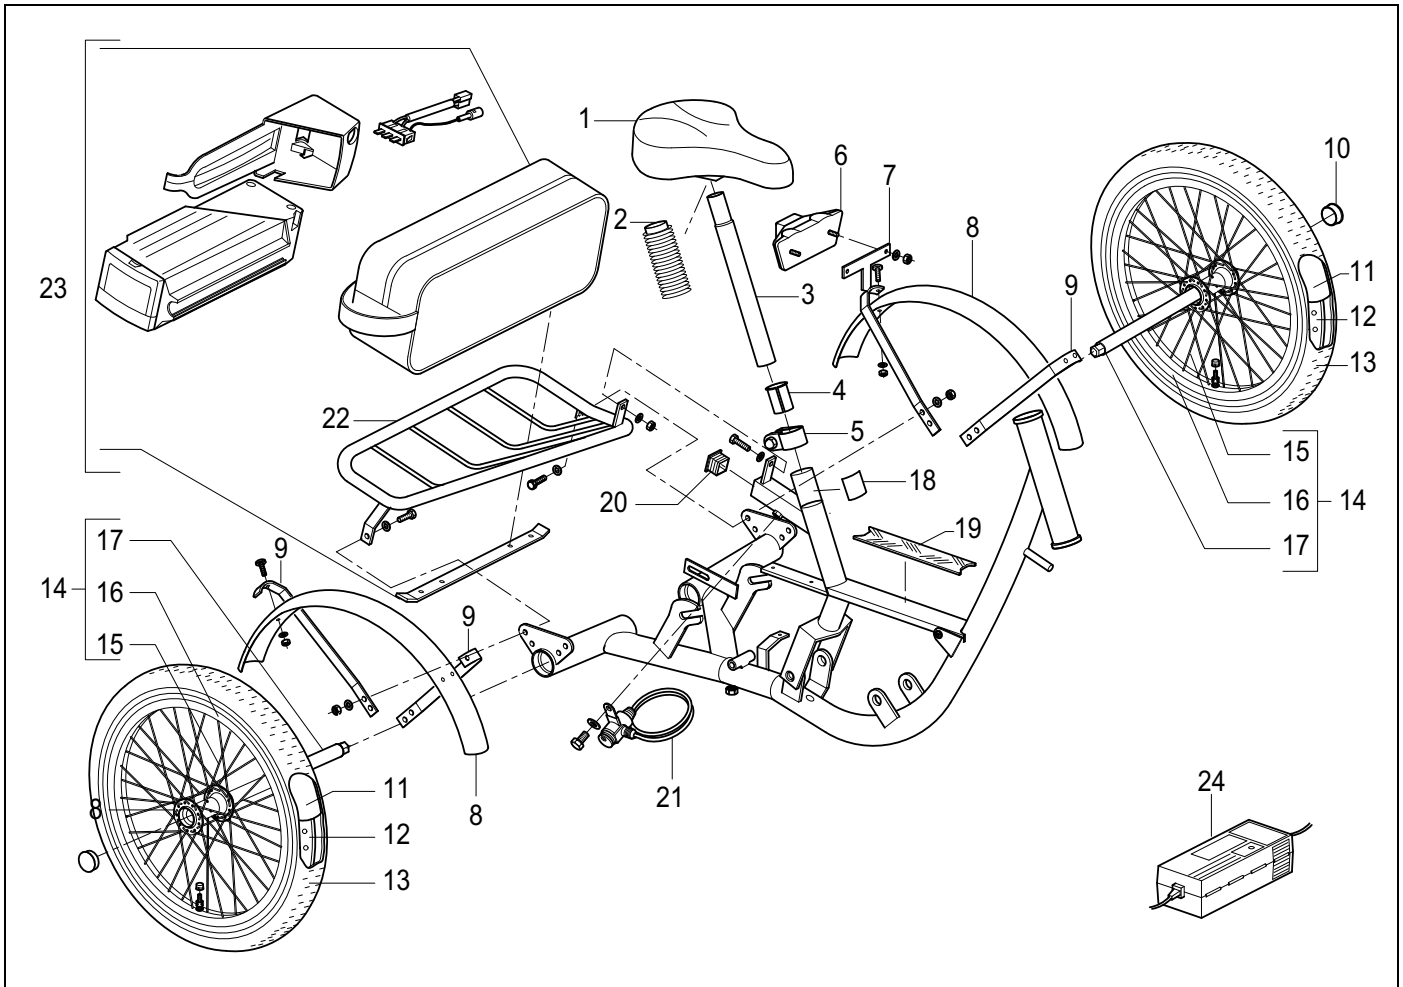

Pos.	Art. Code	Description
1	ZADE. 15060	Saddle
2	BESD. 12280	Seat post cover
3	ZADE. 15010	Seat post
4	ZADE. 15030	Seat post washer
5	ZADE. 15040	Seat clamp
6	VERL. 01007	Rear-light
7	BESD. 12218	Mudguard stay rear with rear light stud
8	BESD. 12216	Mudguard 16"
9	BESD. 12220	Mudguard stay rear
10	BESD. 12415	End cover rear axle
11	BAND. 07040	Inner tube 16"
12	BAND. 07300	Rimtape 16"
13	BAND. 07050	Tyre 16"
14	WIEL. 03074	Rear wheel 16"
15	WIEL. 03652	Spoke and Spoke nipple (rear)
16	WIEL. 03614	Rim 16" for rear wheel
17	ASSE. 04042	Rear axle (axle and hub)
18	ACCE. 13152	CE sticker
19	FRAM. 14125	Instep rubber
20	BESD. 12410	End plug
21	ACCE. 13034	Cable-lock
22	MAND. 08025	Luggage basket
23	AAND. 10605	Battery-pack
24	AAND. 10604	Charger