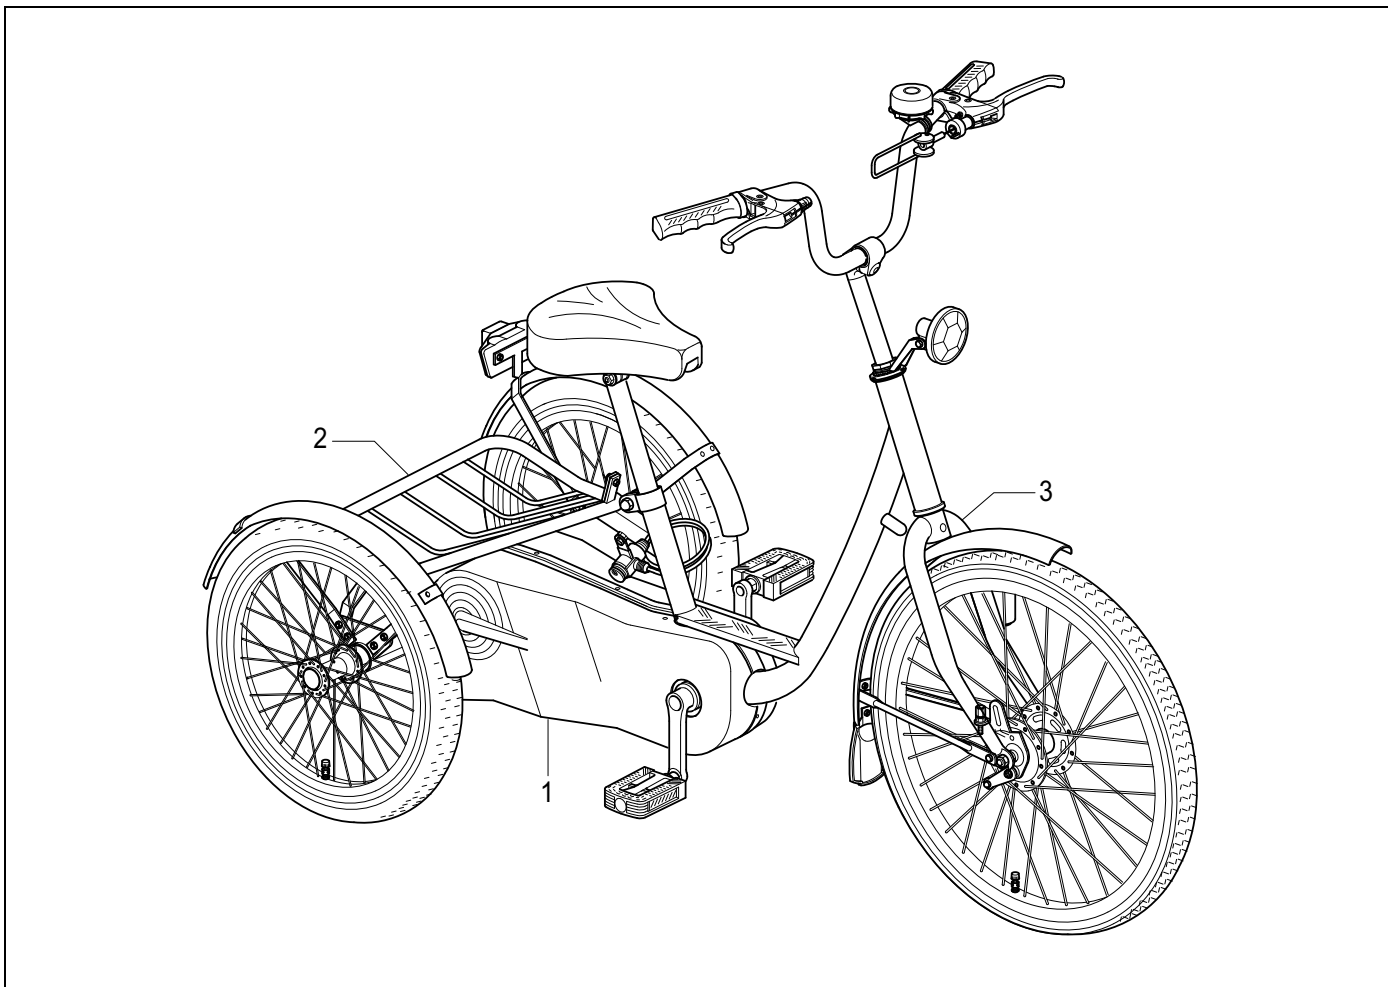

Group	Description	Reference
1	Drive and chain assembly	Page 13
2	Rear wheel, luggage basket and saddle assembly	Page 14
3	Front wheel, handlebar and brakes assembly	Page 15