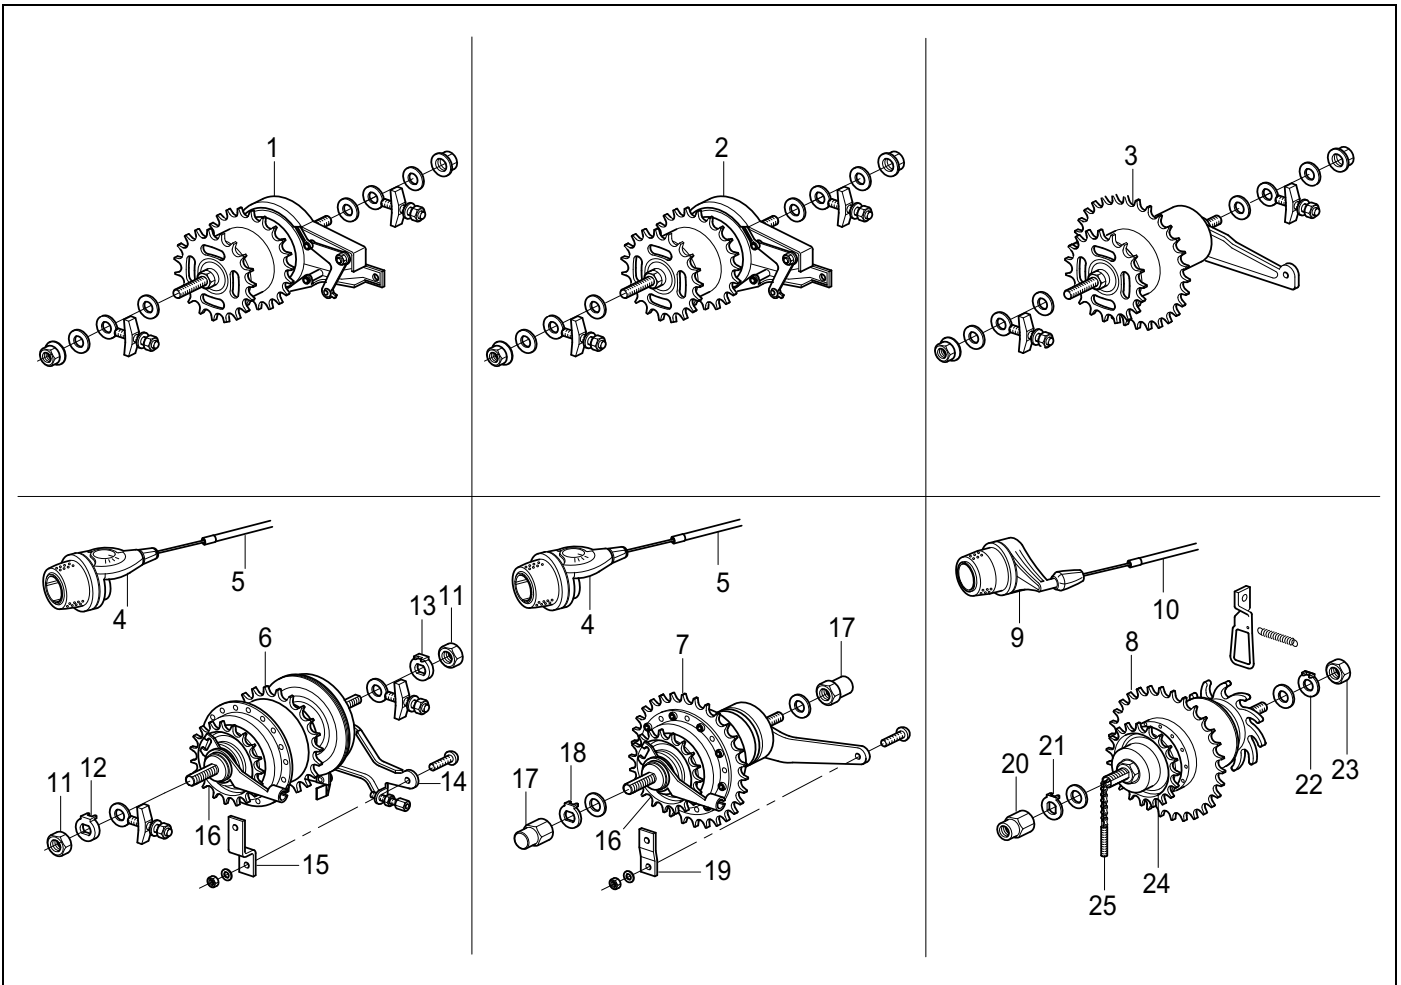

Pos.	Art. Code	Description
1	AAND. 10474	Standard rear hub (with fixed chain wheel)
	AAND. 10474	Standard rear hub (with fixed chain wheel) (Sunny Bondo Pas)
2	AAND. 10473	Standard rear hub (with freewheel chain wheel)
3	AAND. 10472	Coaster brake code 5021
4	AAND. 10430	4 speed handlebar switch
	AAND. 10430	4 speed handlebar switch (Sunny Bondo Pas)
5	KABE. 02053	4 speed Bowden cable
	KABE. 02053	4 speed Bowden cable (Sunny Bondo Pas)
6	AAND. 10471	4 speed freewheel hub code 5031
	AAND. 10471	4 speed freewheel hub code 5031 (Sunny Bondo Pas)
7	AAND. 10469	4 speed coaster brake hub code 5030
8	AAND. 10470	3 speed coaster brake with rear-grive function
9	AAND. 10428	3 speed handlebar switch
10	KABE. 02054	3 speed Bowden cable
11	AAND. 10320	Hub nut right
12	AAND. 10314	Non-turn washer right
13	AAND. 10318	Non-turn Washer left
14	AAND. 10322	Rollerbrake
15	AAND. 10328	Brake arm stut
16	AAND. 10332	Cassette joint
17	AAND. 10310	Cap nut right
18	AAND. 10334	Non-turn Washer right
19	AAND. 10336	Coaster brake stut
20	AAND. 10338	Hub nut right
21	AAND. 10340	Non-turn Washer right
22	AAND. 10342	Non-turn Washer left
23	AAND. 10344	Hub nut left
24	AAND. 10346	Chain wheel incl. Washer
25	AAND. 10348	Gear chain