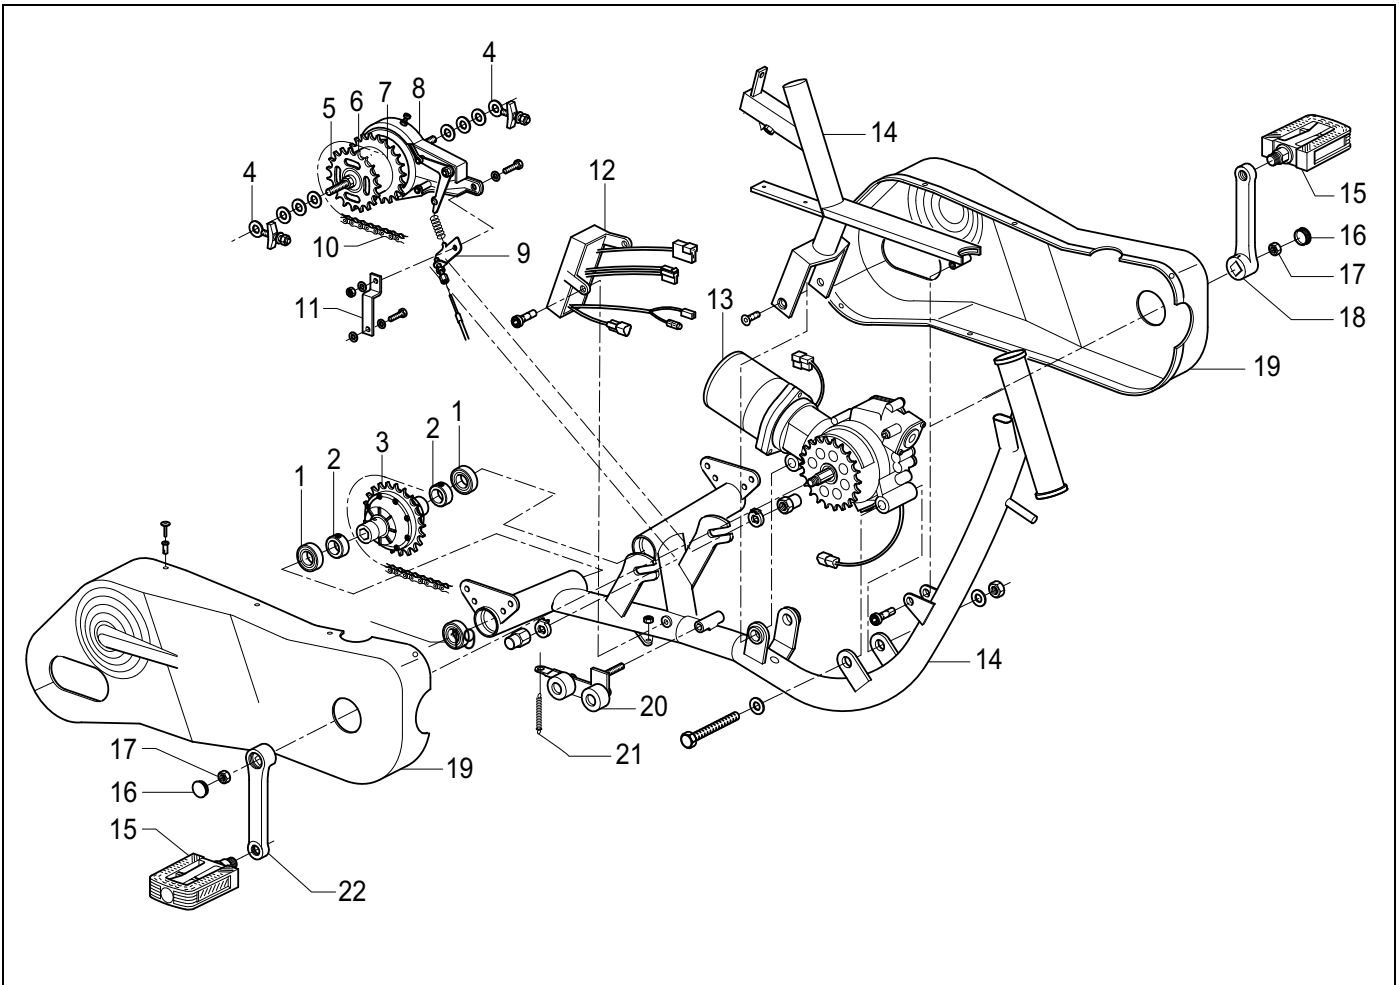

Pos.	Art. Code	Description
1	AAND. 10061	Ball bearing
2	AAND. 10210	Adjust ring rear axle
3	DIFF. 09219	Differential
4	AAND. 10051	Chain adjuster
5	AAND. 10126	Chain wheel standard rear hub
6	AAND. 10128	Distance ring
7	AAND. 10492	Standard rear hub (with fixed chain wheel)
8	REMD. 06009	Band brake
9	REMD. 06004	Stud for band brake cable
10	AAND. 10041	Chain (set)
11	REMD. 06003	Stud for band brake
12	AAND. 10603	Electronic bloc
13	AAND. 10601	Electric motor Yamaha
14	FRAM. 14132	Frame
15	AAND. 10070	Pedal (set)
16	AAND. 10000	Cranknut cover
17	AAND. 10003	Cranknut
18	AAND. 10021	Crank left side
19	BESD. 12515	Gear case
20	AAND. 10046	Chain adjuster
21	AAND. 10048	Chain adjuster spring
22	AAND. 10021	Crank right side