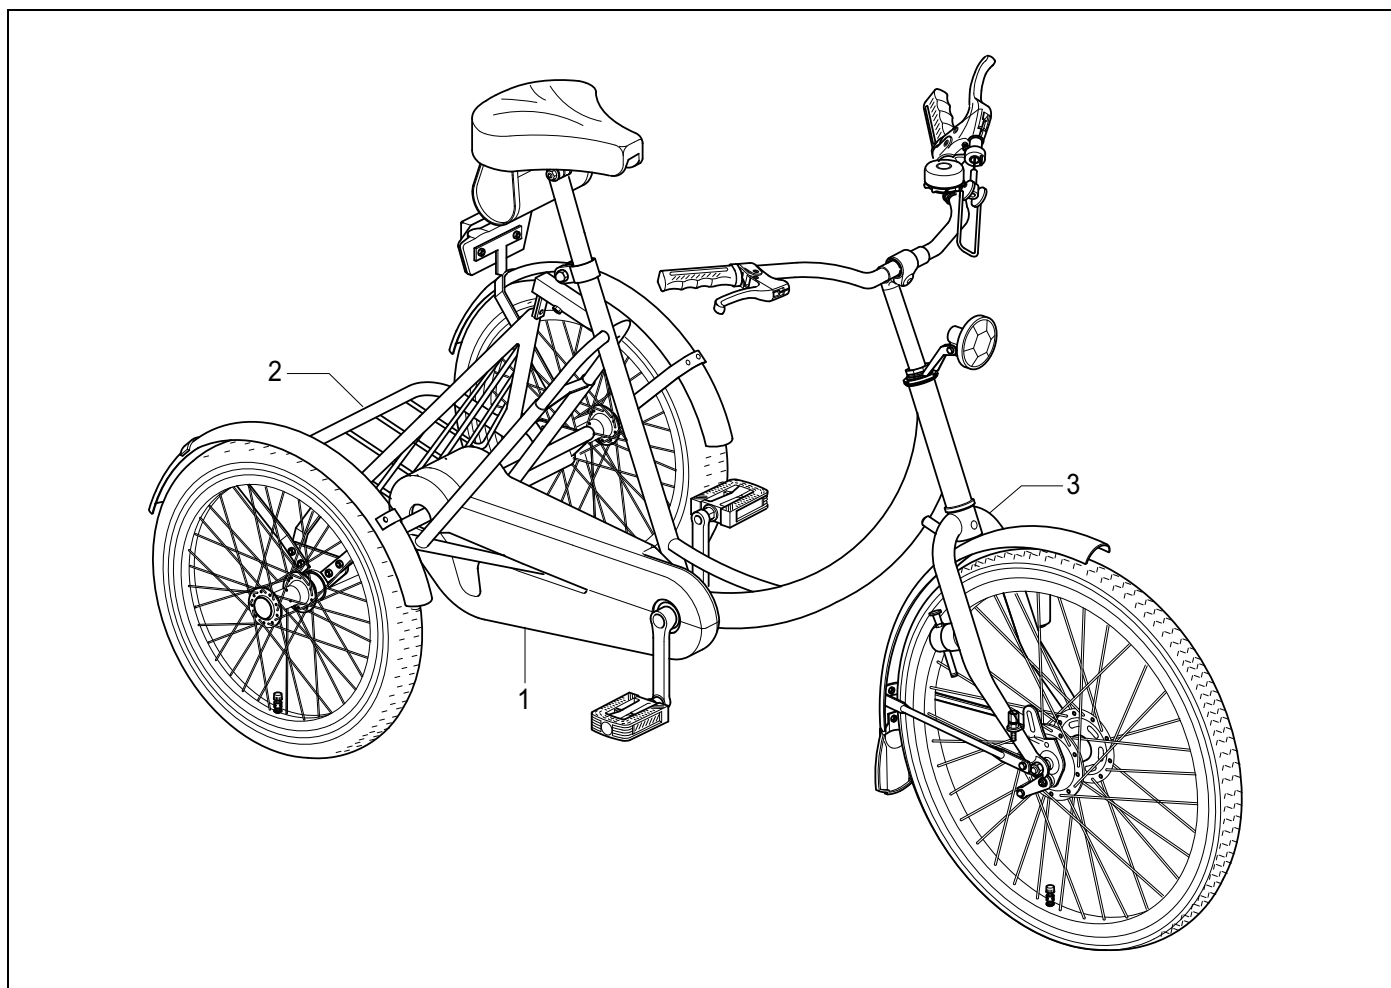

Group	Description	Reference
1	Drive and chain assembly	Page 17
2	Rear wheel, luggage basket and saddle assembly	Page 18
3	Front wheel, handlebar and brakes assembly	Page 19