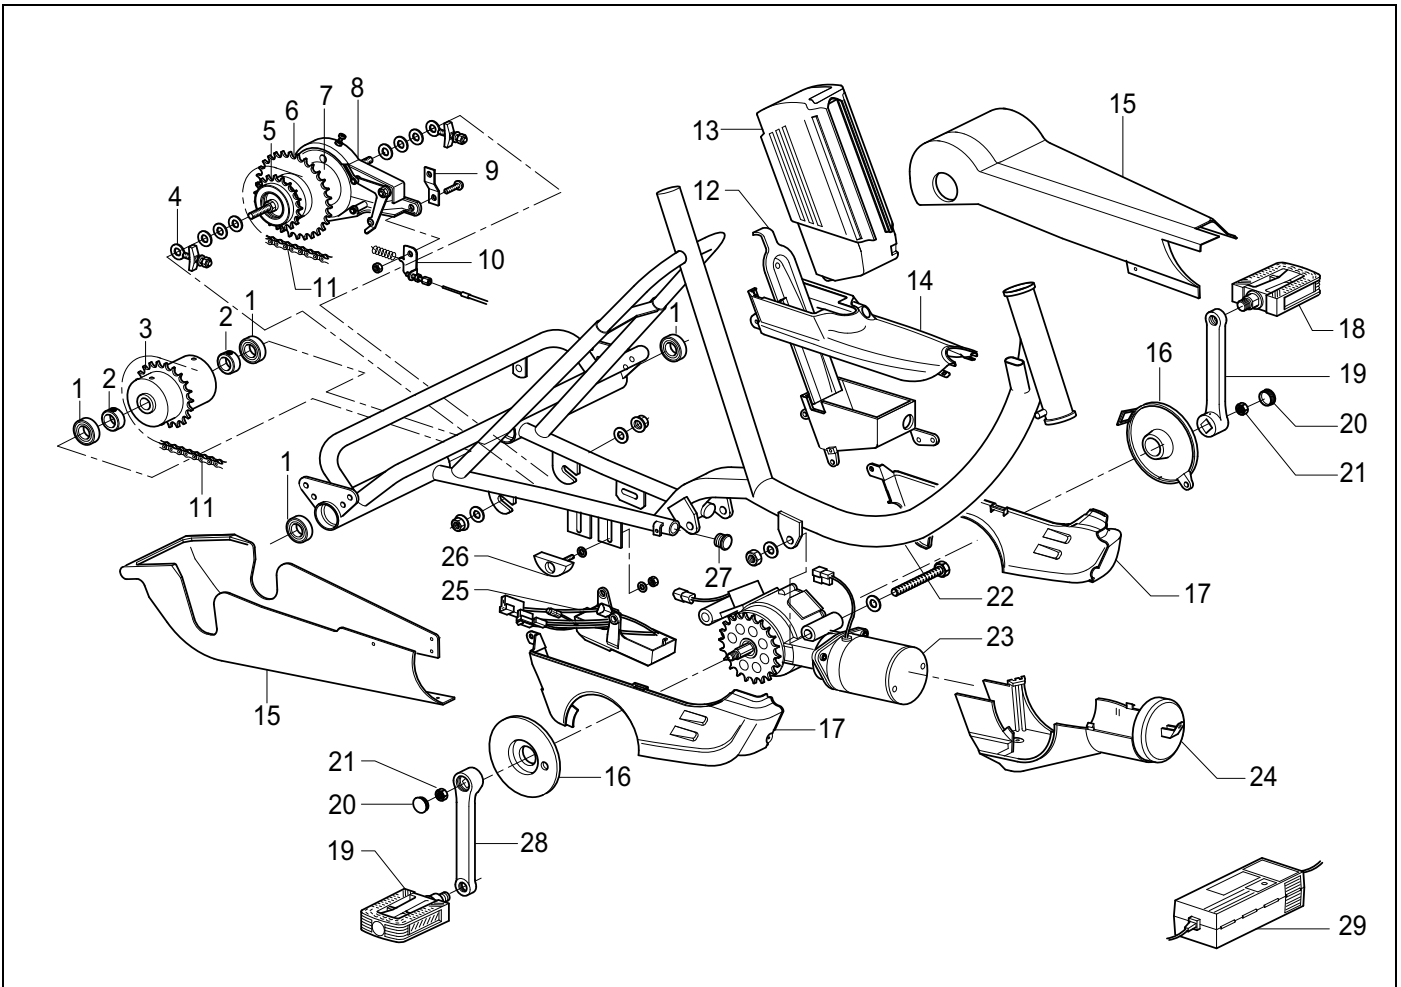

Pos.	Art. Code	Description
1	AAND. 10061	Ball bearing
2	AAND. 10210	Adjust ring rear axle
3	DIFF. 09230	Differential
4	AAND. 10051	Chain adjuster
5	AAND. 10130	Chain wheel standard rear hub
6	AAND. 10128	Distance ring
7	AAND. 10477	Standard rear hub (with fixed chain wheel)
8	REMD. 06001	Band brake
9	REMD. 06008	Stud for band brake
10	REMD. 06004	Stud for band brake cable
11	AAND. 10052	Chain (set)
12	AAND. 10608	Battery slide
13	AAND. 10602	Battery-pack
14	BESD. 12600	Upper motor cover
15	BESD. 12520	Gear case
16	BESD. 12610	Cover
17	BESD. 12620	Side motor cover
18	AAND. 10070	Pedal (set)
19	AAND. 10000	Cranknut cover
20	AAND. 10003	Cranknut
21	AAND. 10006	Crank left side
22	FRAM. 14005	Frame
23	AAND. 10601	Electric motor Yamaha
24	BESD. 12630	Lower motor cover
25	AAND. 10603	Electronic bloc
26	AAND. 10050	Chain adjuster
27	BESD. 12012	End plug
28	AAND. 10006	Crank right side
29	AAND. 10604	Charger