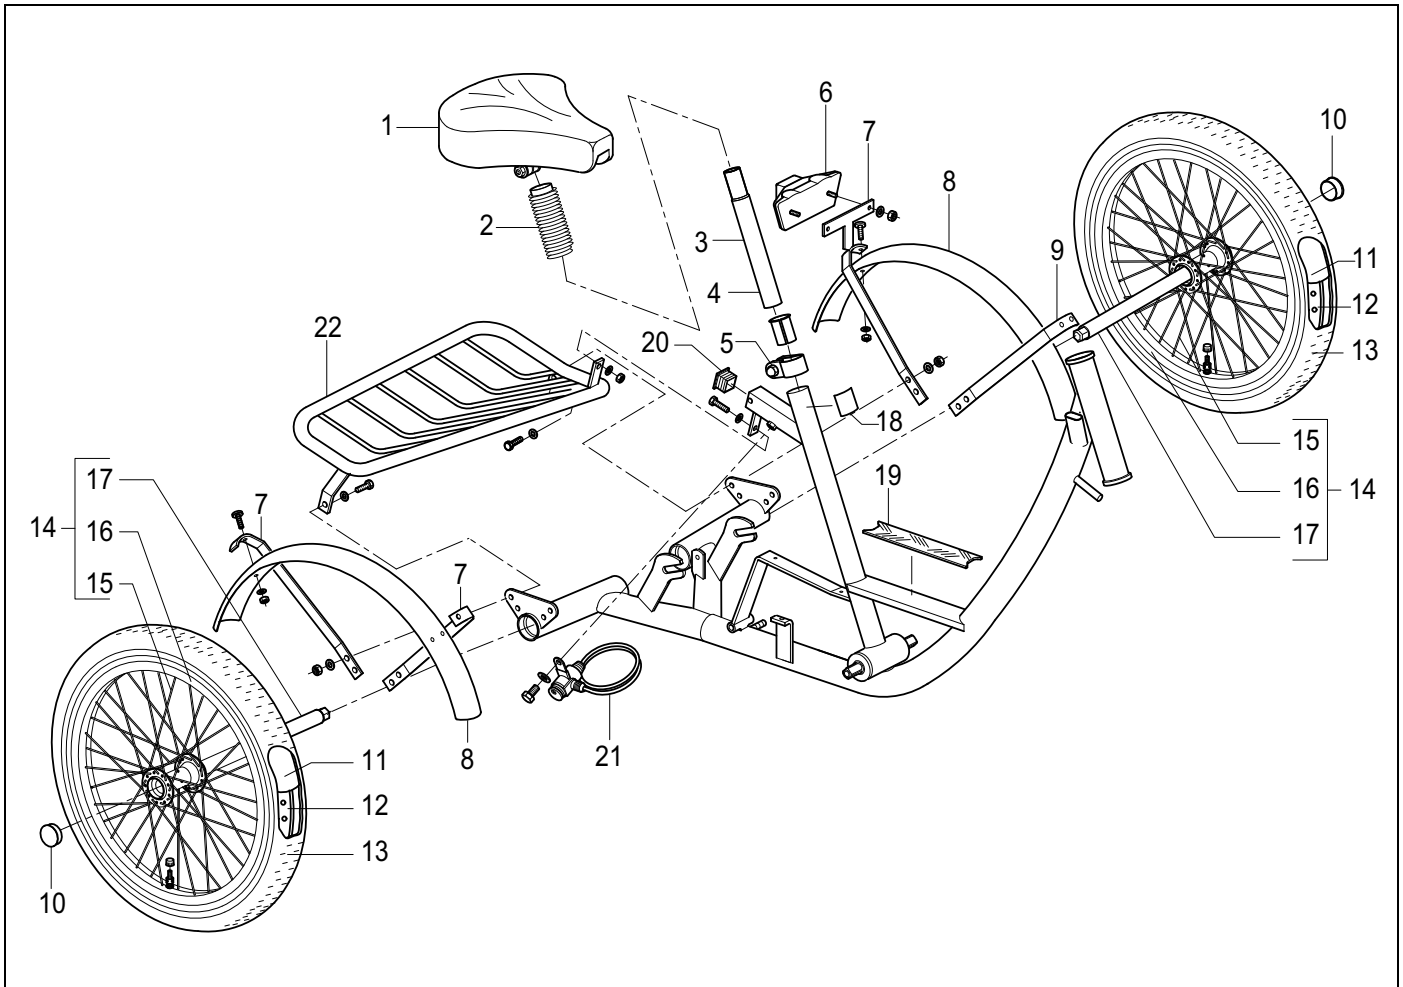

Pos.	Art. Code	Description
1	ZADE. 15050	Saddle
2	BESD. 12280	Seat post cover
3	ZADE. 15010	Seat post
4	ZADE. 15030	Seat post washer
5	ZADE. 15040	Seat clamp
6	VERL. 01007	Rear-light
7	BESD. 12225	Mudguard stay rear with rear light stud
8	BESD. 12265	Mudguard 18"
9	BESD. 12227	Mudguard stay rear
10	BESD. 12415	End cover rear axle
11	BAND. 07055	Inner tube 18"
12	BAND. 07300	Rimtape 18"
13	BAND. 07057	Tyre 18"
14	WIEL. 03078	Rear wheel 18"
15	WIEL. 03658	Spoke and Spoke nipple (rear)
16	WIEL. 03616	Rim 18"
17	ASSE. 04017	Rear axle (axle and hub)
18	ACCE. 13152	CE sticker
19	FRAM. 14126	Instep rubber
20	BESD. 12410	End plug
21	ACCE. 13034	Cable lock
22	MAND. 08035	Luggage basket