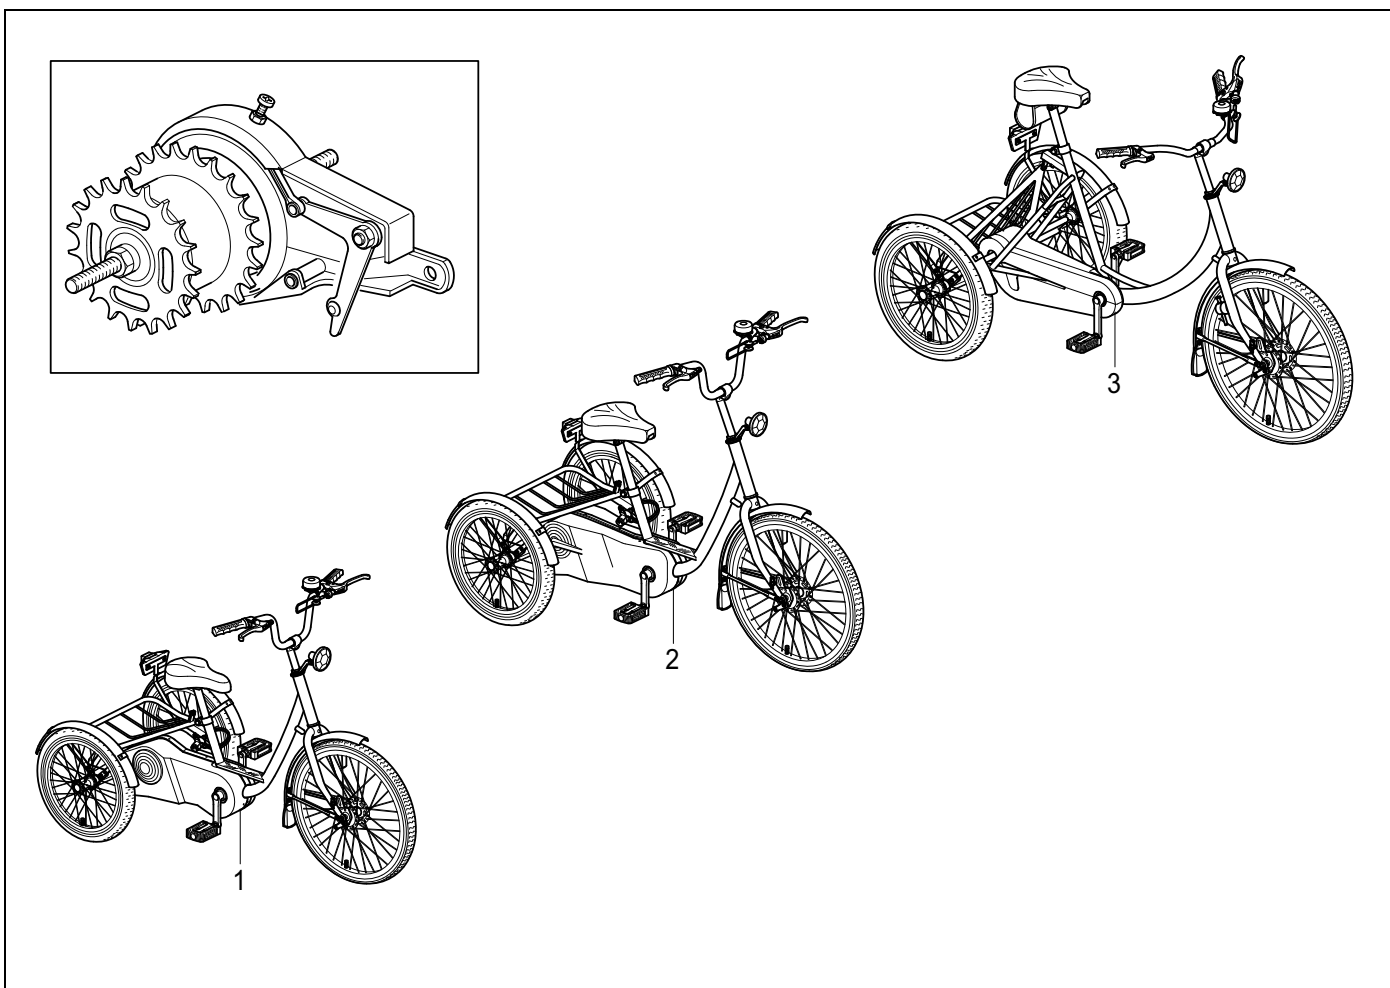

Group	Description	Reference
1	Sunny Bondo + Sunny Bondo Pas	Page 33
2	Sunny Clip + Sunny Clip Pas	Page 34
3	Sunny Diamond + Sunny Easy Pas	Page 35