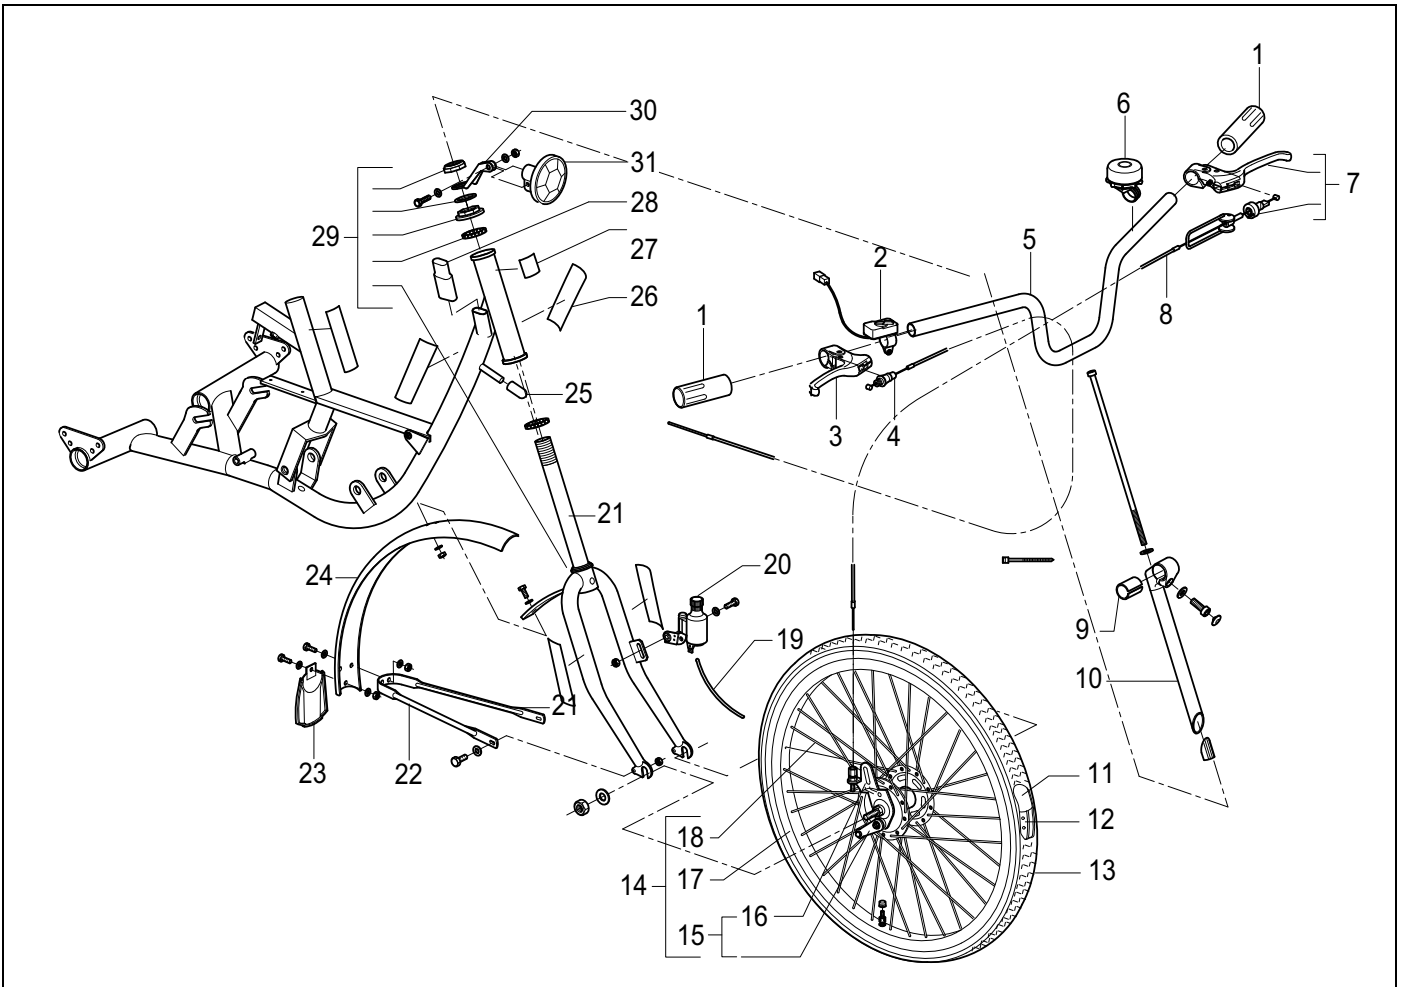

Pos.	Art. Code	Description
1	STUD. 05020	Handle (grip)
2	AAND. 10610	On / off switch PAS system
3	REMD. 06010	Brake-grip
4	KABE. 02062	Bowden cable rear
5	STUD. 05114	Handlebar
6	STUD. 05012	Bell
7	REMD. 06077	Brake-grip with parking-brake
8	KABE. 02064	Bowden cable front
9	STUD. 05147	Handlebar washer
10	STUD. 05160	Stem
11	BAND. 07090	Inner tube 22"
12	BAND. 07310	Rimtape 22"
13	BAND. 07070	Tyre 22"
14	WIEL. 03080	Front wheel 22"
15	WIEL. 03158	Expanding brake hub
16	REMD. 06160	Brake-shoes front (set)
17	WIEL. 03618	Rim 22" for front wheel
18	WIEL. 03660	Spoke and Spoke nipple (front)
19	VERL. 01090	Lighting cable
20	VERL. 01020	Generator
21	FRAM. 14074	Front fork 22"
22	BESD. 12222	Mudguard stay front
23	BESD. 12032	Mud-flap
24	BESD. 12267	Mudguard 22"
25	BESD. 12285	Handlebar studplug
26	ACCE. 13175	Name transfers (set)
27	ACCE. 13040	Sticker for steering column
28	BESD. 12420	Cable plug
29	STUD. 05005	Headset
30	VERL. 01080	Lamp bracket
31	VERL. 01070	Headlamp