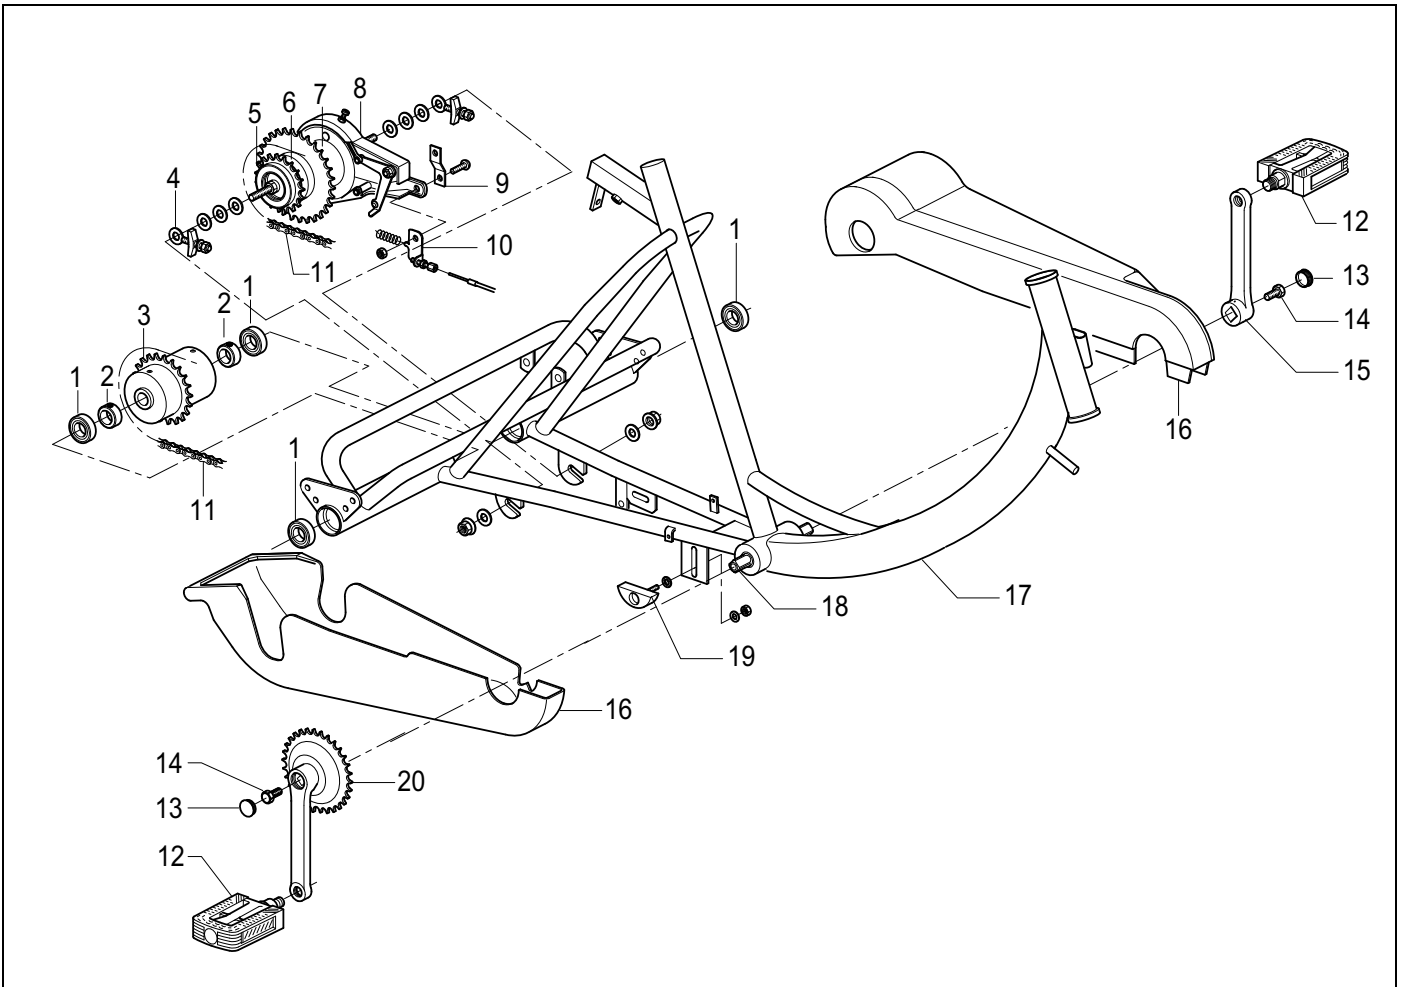

Pos.	Art. Code	Description
1	AAND. 10061	Ball bearing
2	AAND. 10210	Adjust ring rear axle
3	DIFF. 09225	Differential
4	AAND. 10051	Chain adjuster
5	AAND. 10163	Chain wheel standard rear hub
6	AAND. 10128	Distance ring
7	AAND. 10475	Standard rear hub (with freewheel)
8	REMD. 06001	Band brake
9	REMD. 06008	Stud for band brake
10	REMD. 06004	Stud for band brake cable
11	AAND. 10039	Chain (set)
12	AAND. 10070	Pedal (set)
13	AAND. 10000	Crankbolt cover
14	AAND. 10002	Crankbolt
15	AAND. 10018	Crank left side
16	BESD. 12525	Gear case
17	FRAM. 14135	Frame
18	AAND. 10080	Bracket axle
19	AAND. 10050	Chain adjuster
20	AAND. 10018	Crank right side