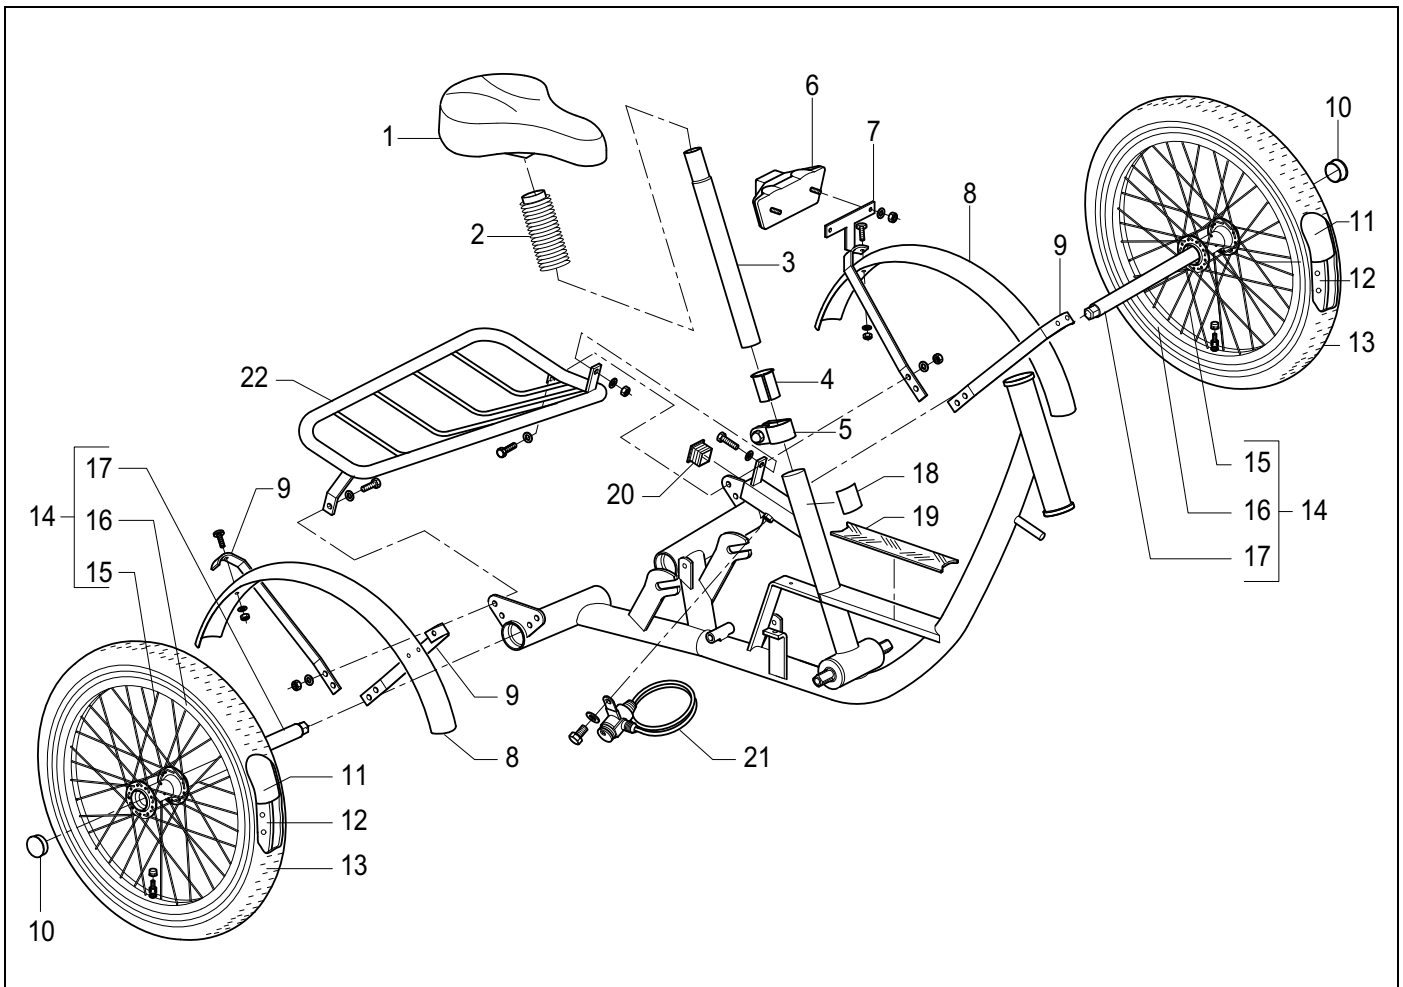

Pos.	Art. Code	Description
1	ZADE. 15060	Saddle
2	BESD. 12280	Seat post cover
3	ZADE. 15010	Seat post
4	ZADE. 15030	Seat post washer
5	ZADE. 15040	Seat clamp
6	VERL. 01007	Rear-light
7	BESD. 12218	Mudguard stay rear with rear light stud
8	BESD. 12216	Mudguard 16"
9	BESD. 12220	Mudguard stay rear
10	BESD. 12415	End cover rear axle
11	BAND. 07040	Inner tube 16"
12	BAND. 07300	Rimtape 16"
13	BAND. 07050	Tyre 16"
14	WIEL. 03074	Rear wheel 16"
15	WIEL. 03652	Spoke and Spoke nipple (rear)
16	WIEL. 03614	Rim 16" for rear wheel
17	ASSE. 04042	Rear axle (axle with hub)
18	ACCE. 13152	CE sticker
19	FRAM. 14125	Instep rubber
20	BESD. 12410	End plug
21	ACCE. 13034	Cable-lock
22	MAND. 08025	Luggage basket