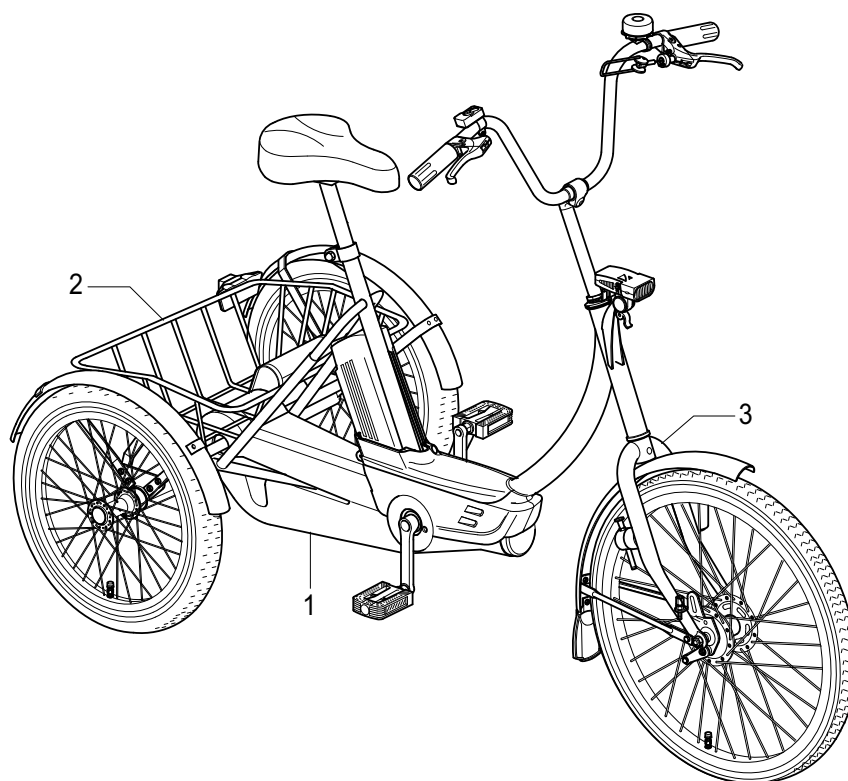

Group	Description	Reference
1	Drive and chain assembly	Page 29
2	Rear wheel, luggage basket and saddle assembly	Page 30
3	Front wheel, handlebar and brakes assembly	Page 31