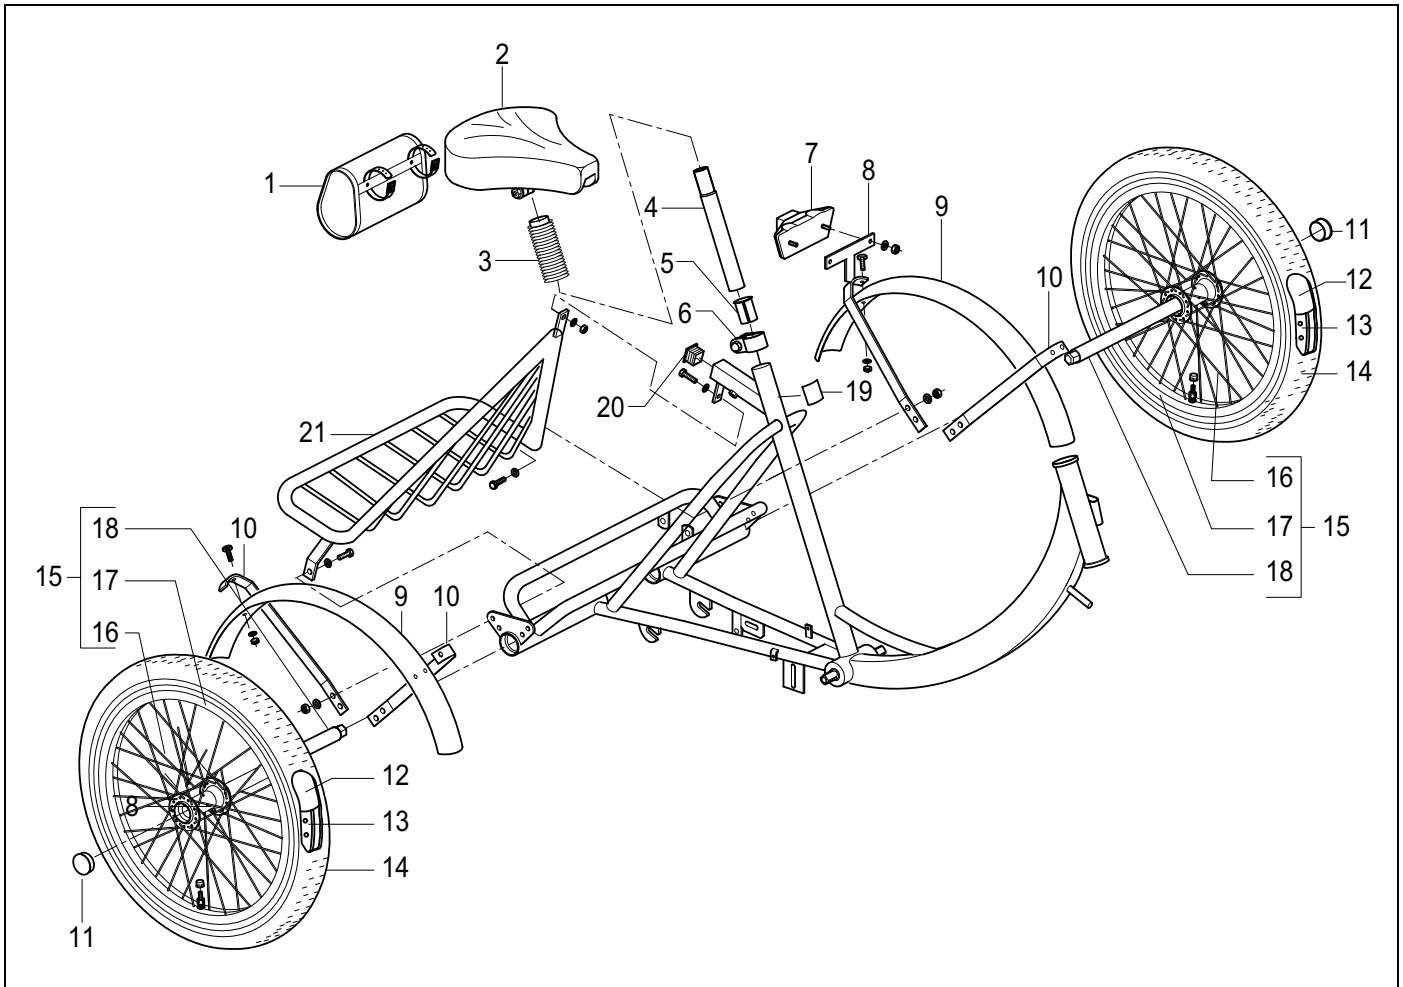

Pos.	Art. Code	Description
1	ACCE. 13015	Saddle box
2	ZADE. 15050	Saddle
3	BESD. 12280	Seat post cover
4	ZADE. 15010	Seat post
5	ZADE. 15030	Seat post washer
6	ZADE. 15040	Seat clamp
7	VERL. 01007	Rear-light
8	BESD. 12230	Mudguard stay rear with rear light stud
9	BESD. 12262	Mudguard 20"
10	BESD. 12232	Mudguard stay rear
11	BESD. 12415	End cover rear axle
12	BAND. 07080	Inner tube 20"
13	BAND. 07300	Rimtape 20"
14	BAND. 07060	Tyre 20"
15	WIEL. 03817	Rear wheel 20"
16	WIEL. 03702	Spoke and Spoke nipple (rear)
17	WIEL. 03518	Rim 20"
18	ASSE. 04050	Rear axle (axle and hub)
19	ACCE. 13152	CE sticker
20	BESD. 12410	End plug
21	MAND. 08045	Luggage basket