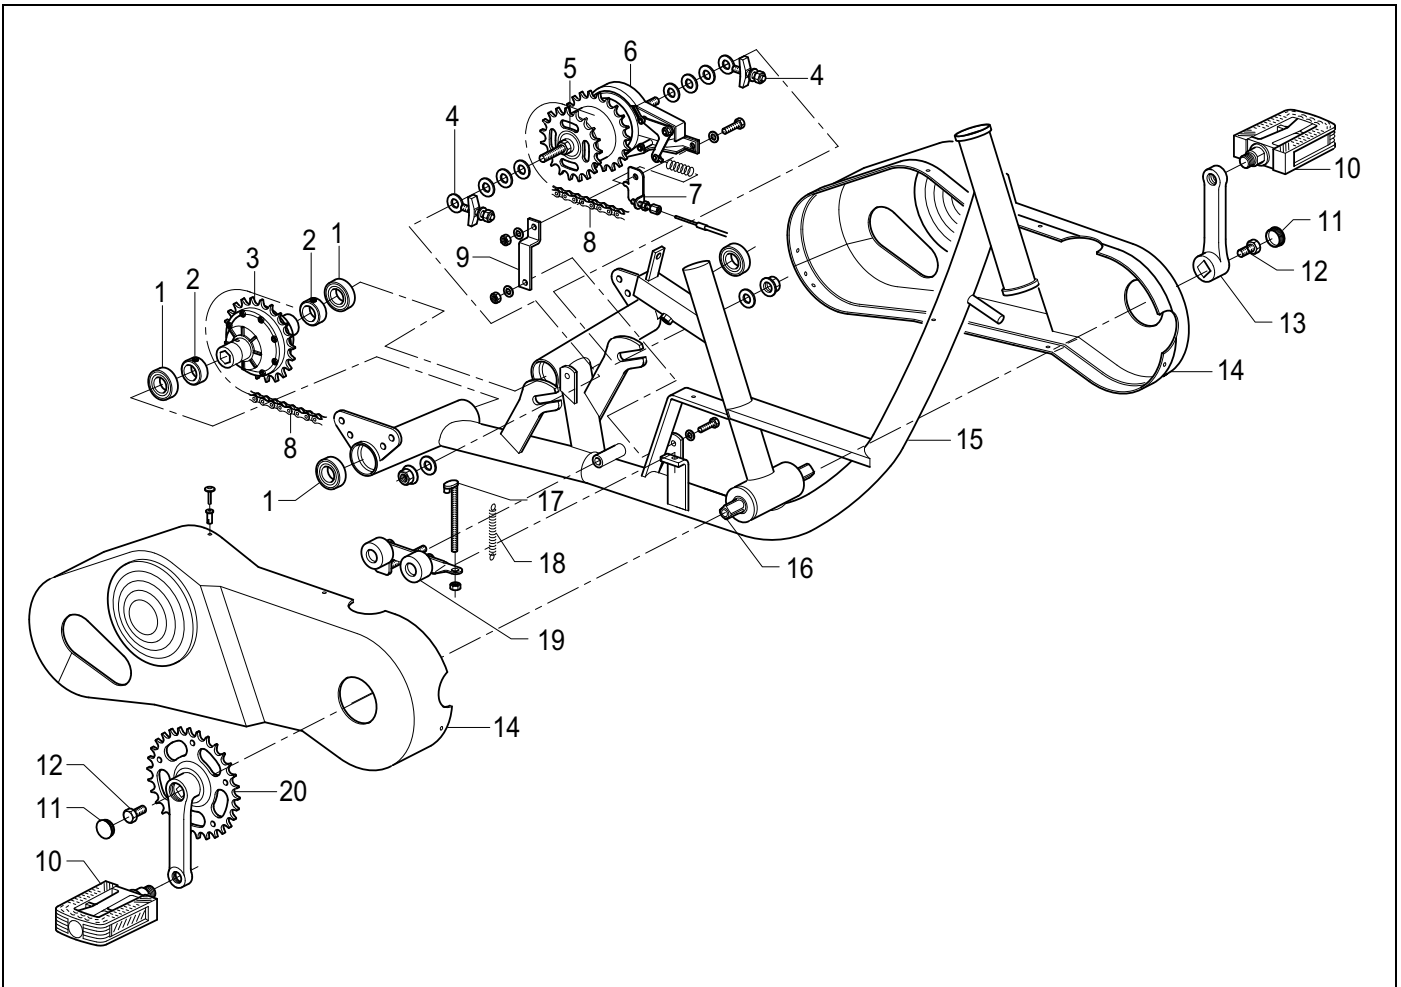

Pos.	Art. Code	Description
1	AAND. 10061	Ball bearing
2	AAND. 10210	Adjust ring rear axle
3	DIFF. 09219	Differential
4	AAND. 10051	Chain adjuster
5	AAND. 10474	Standard rear hub (with fixed chain wheel)
6	REMD. 06005	Band brake
7	REMD. 06004	Stud for band brake cable
8	AAND. 10043	Chain (set)
9	REMD. 06006	Stud for band brake
10	AAND. 10070	Pedal (set)
11	AAND. 10000	Crankbolt cover
12	AAND. 10002	Crankbolt
13	AAND. 10023	Crank left side
14	BESD. 12500	Gear case
15	FRAM. 14140	Frame
16	AAND. 10080	Bracket axle
17	AAND. 10047	Chain adjuster bolt
18	AAND. 10048	Chain adjuster spring
19	AAND. 10046	Chain adjuster
20	AAND. 10023	Crank right side