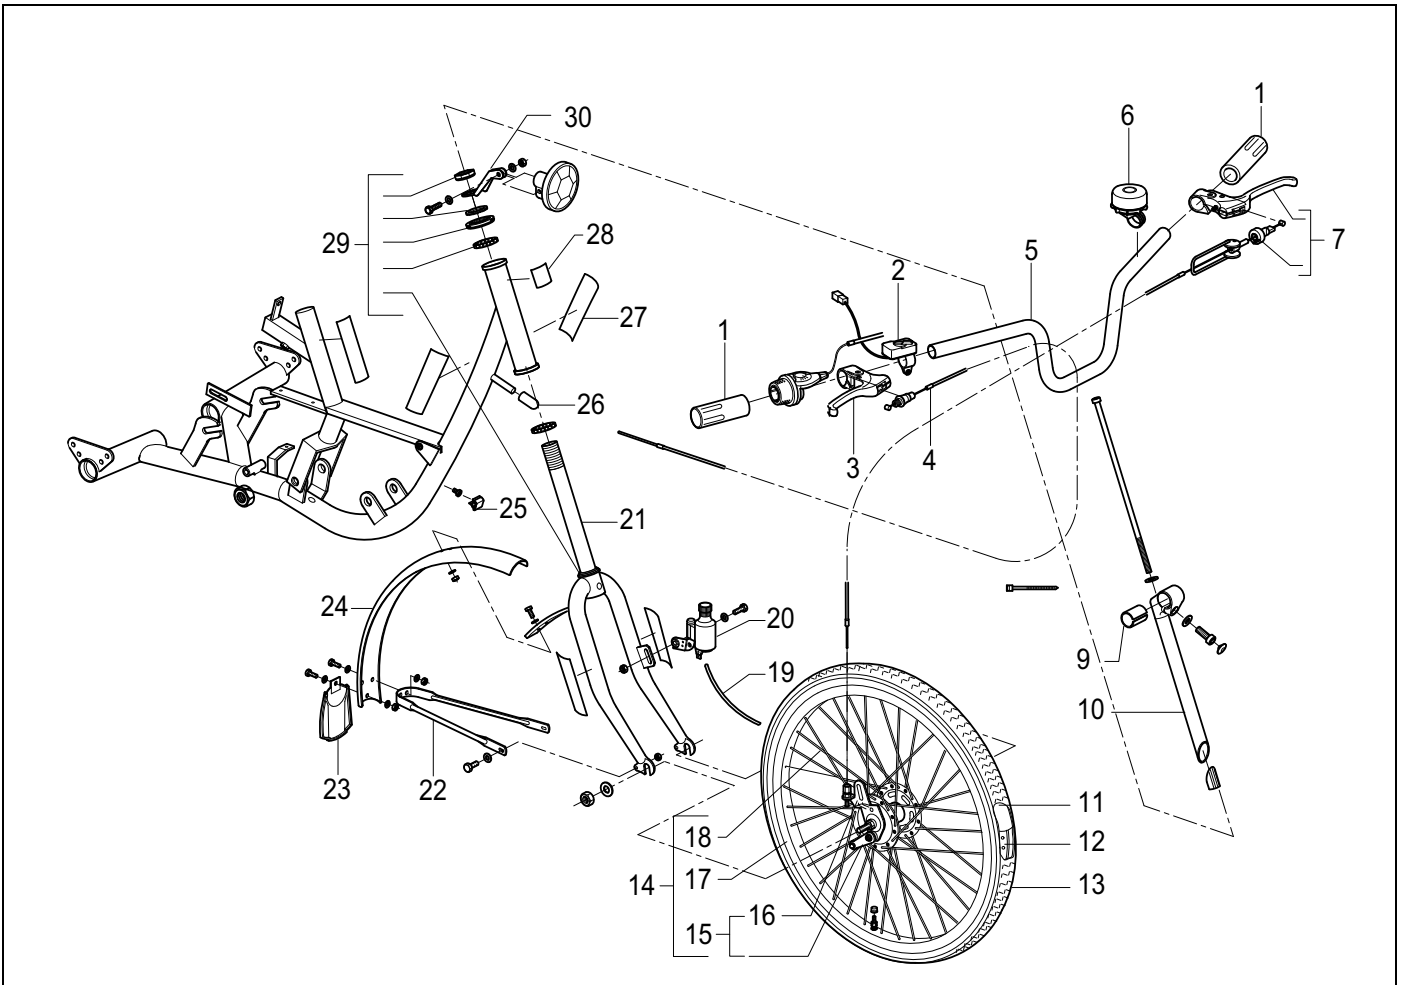

Pos.	Art. Code	Description
1	STUD. 05020	Handle (grip)
2	AAND. 10610	On / off switch PAS system
3	REMD. 06010	Brake grip
4	KABE. 02060	Bowden cable rear
5	STUD. 05105	Handlebar
6	STUD. 05012	Bell
7	REMD. 06077	Brake grip with parking-brake
8	KABE. 02055	Bowden cable front
9	STUD. 05147	Handlebar washer
10	STUD. 05160	Stem
11	BAND. 07080	Inner tube 20"
12	BAND. 07300	Rimtape 20"
13	BAND. 07060	Tyre 20"
14	WIEL. 03076	Front wheel 20"
15	WIEL. 03158	Expanding brake hub
16	REMD. 06160	Brake-shoes front (set)
17	WIEL. 03615	Rim 20" for front wheel
18	WIEL. 03656	Spoke and Spoke nipple (front)
19	VERL. 01090	Lighting cable
20	VERL. 01020	Generator
21	FRAM. 14079	Front fork 20"
22	BESD. 12214	Mudguard stay front
23	BESD. 12032	Mud-flap
24	BESD. 12215	Mudguard 20"
25	KABE. 02315	Cable clip (on frame)
26	BESD. 12285	Handlebar studplug
27	ACCE. 13170	Name transfers (set)
28	ACCE. 13040	Sticker for steering column
29	STUD. 05005	Headset
30	VERL. 01080	Lamp bracket
31	VERL. 01070	Headlamp