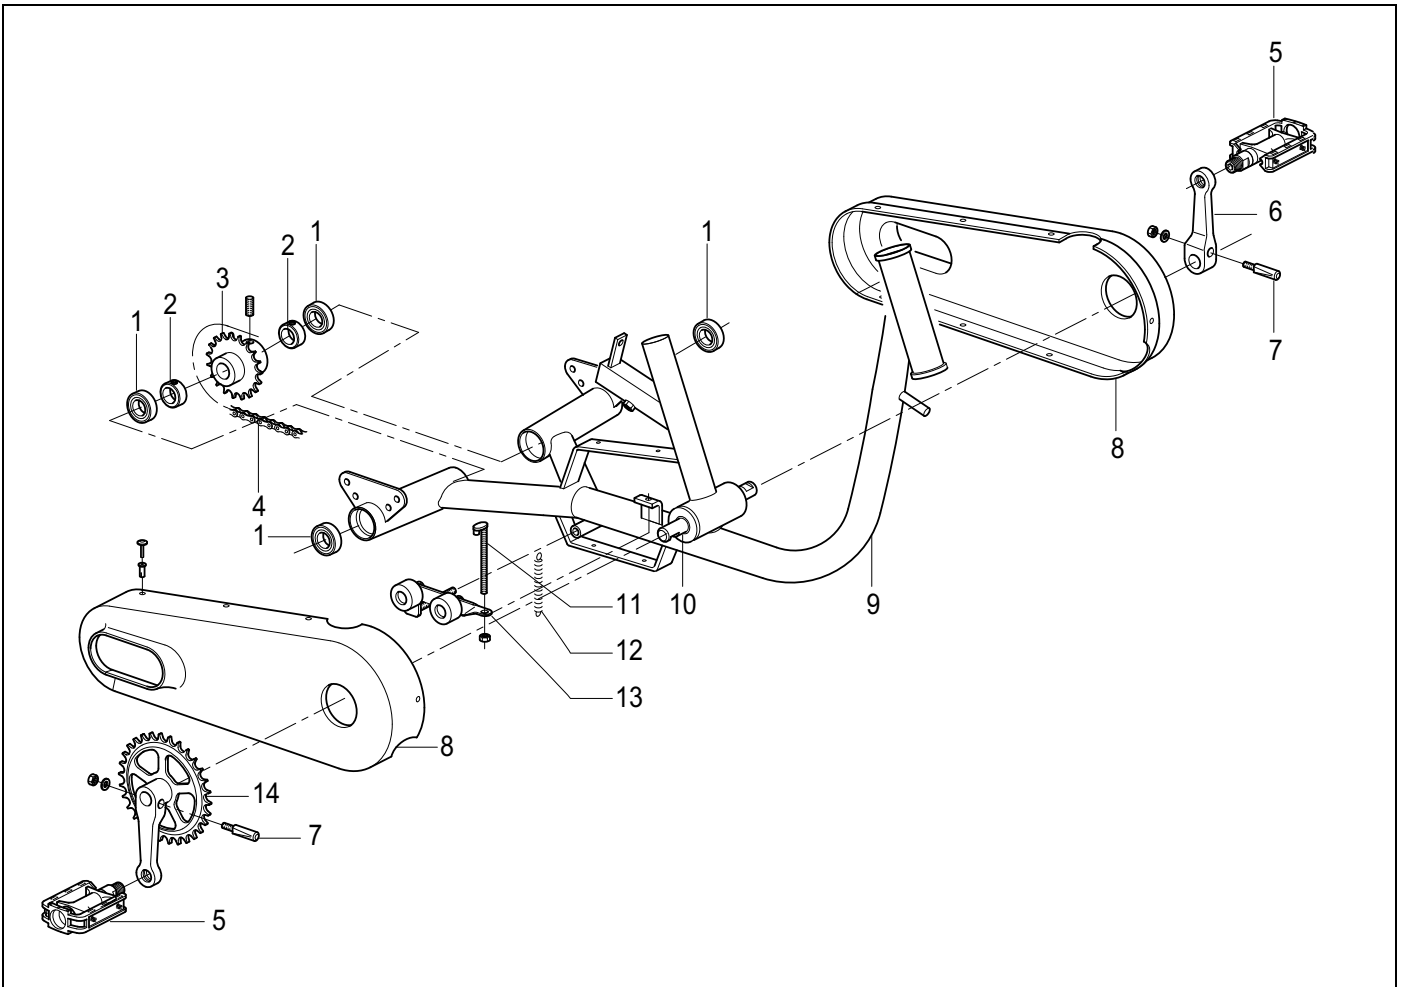

Group	Description	Reference
1	Drive and chain assembly	Page 5
2	Rear wheel, luggage basket and saddle assembly	Page 6
3	Front wheel, handlebar and brakes assembly	Page 7

Pos.	Art. Code	Description
1	AAND. 10061	Ball bearing rear axle
2	AAND. 10205	Adjust ring rear axle
3	AAND. 10122	Chain wheel rear
4	AAND. 10044	Chain
5	AAND. 10075	Pedal (set)
6	AAND. 10022	Crank left side
7	AAND. 10027	Crank cotter
8	BESD. 12490	Gear case
9	FRAM. 14130	Frame
10	AAND. 10092	Bracket axle
11	AAND. 10047	Chain adjuster bolt
12	AAND. 10048	Chain adjuster spring
13	AAND. 10046	Chain adjuster
14	AAND. 10022	Crank right side