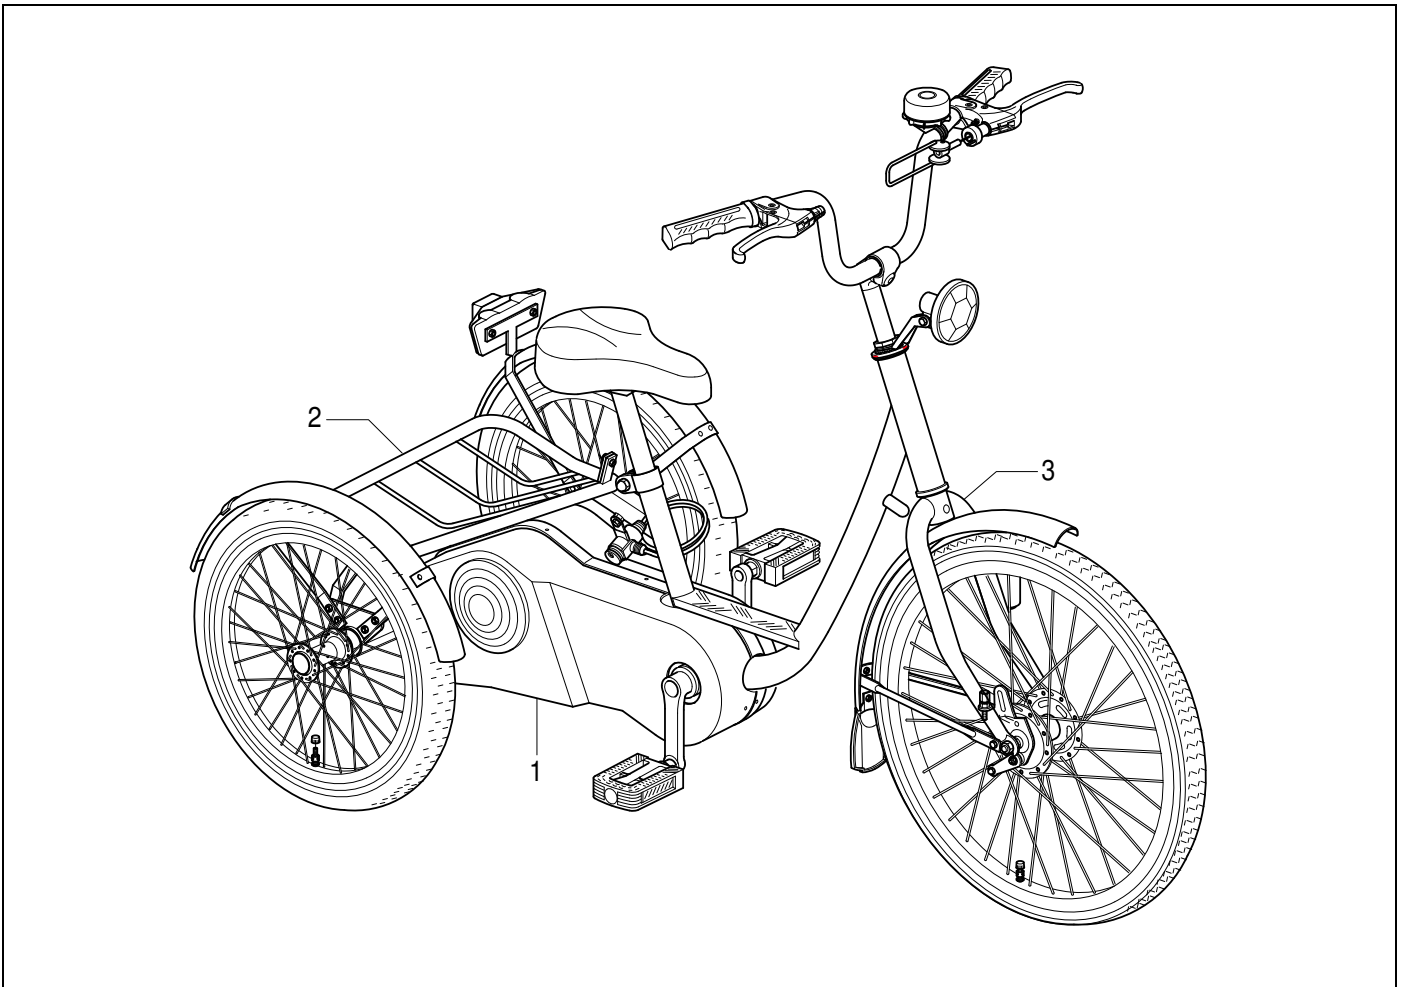

Group	Description	Reference
1	Drive and chain assembly	Page 9
2	Rear wheel, luggage basket and saddle assembly	Page 10
3	Front wheel, handlebar and brakes assembly	Page 11