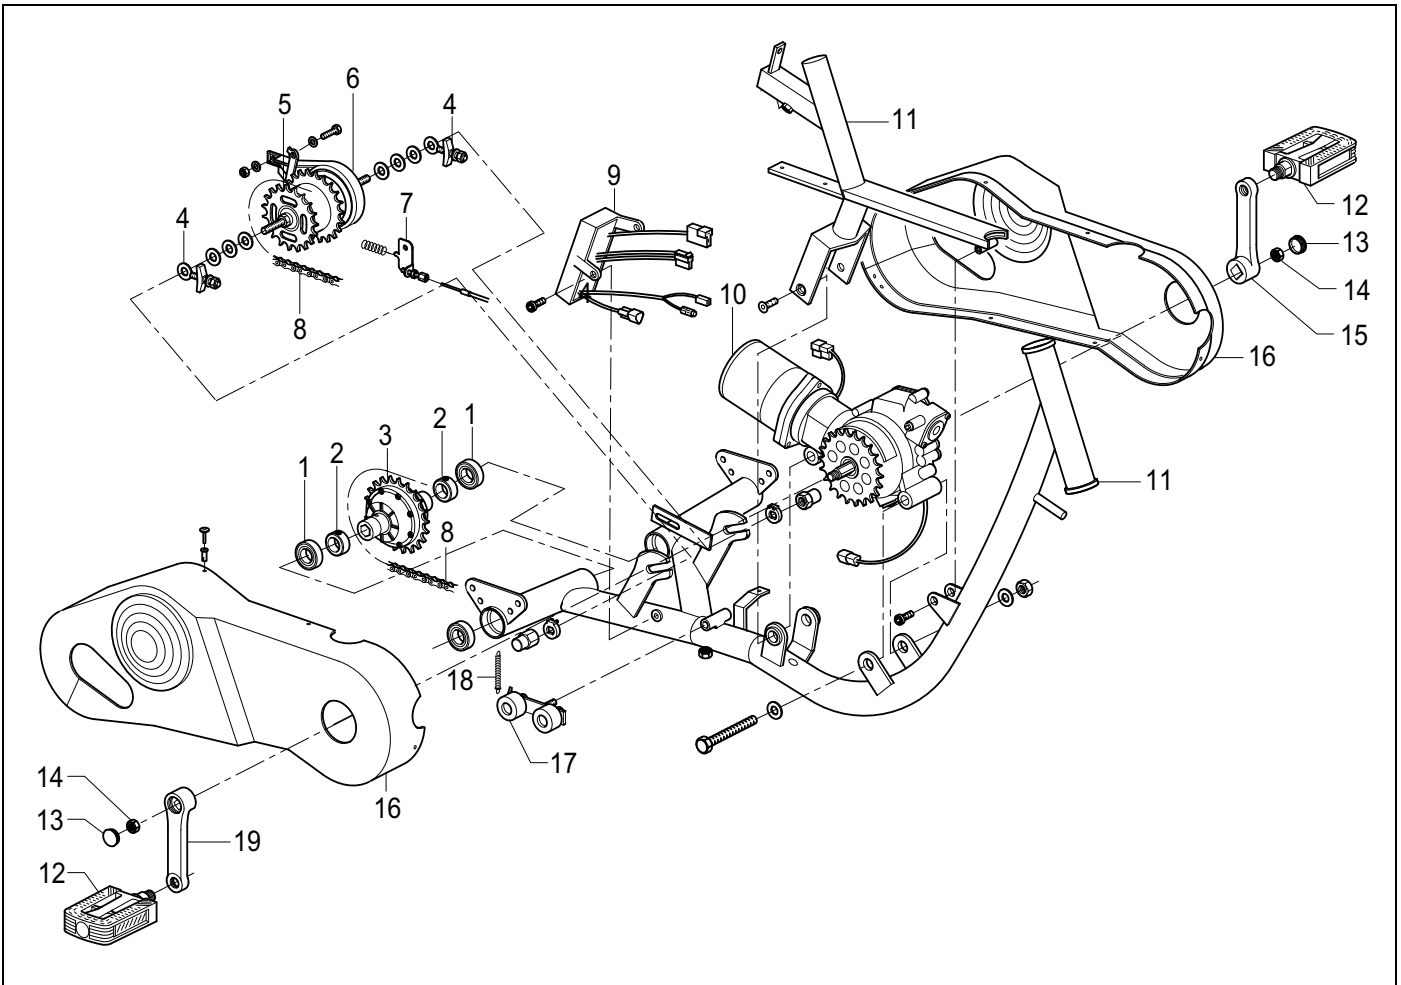

Pos.	Art. Code	Description
1	AAND. 10061	Ball bearing
2	AAND. 10210	Adjust ring rear axle
3	DIFF. 09219	Differential
4	AAND. 10051	Chain adjuster
5	AAND. 10474	Standard rear hub (with fixed chain wheel)
6	REMD. 06005	Band brake
7	REMD. 06004	Stud for band brake cable
8	AAND. 10043	Chain (set)
9	AAND. 10603	Electronic bloc
10	AAND. 10601	Electric motor Yamaha
11	FRAM. 14127	Frame
12	AAND. 10070	Pedal (set)
13	AAND. 10000	Cranknut cover
14	AAND. 10003	Cranknut
15	AAND. 10024	Crank left side
16	BESD. 12505	Gear case
17	AAND. 10049	Chain adjuster
18	AAND. 10048	Chain adjuster spring
19	AAND. 10024	Crank right side