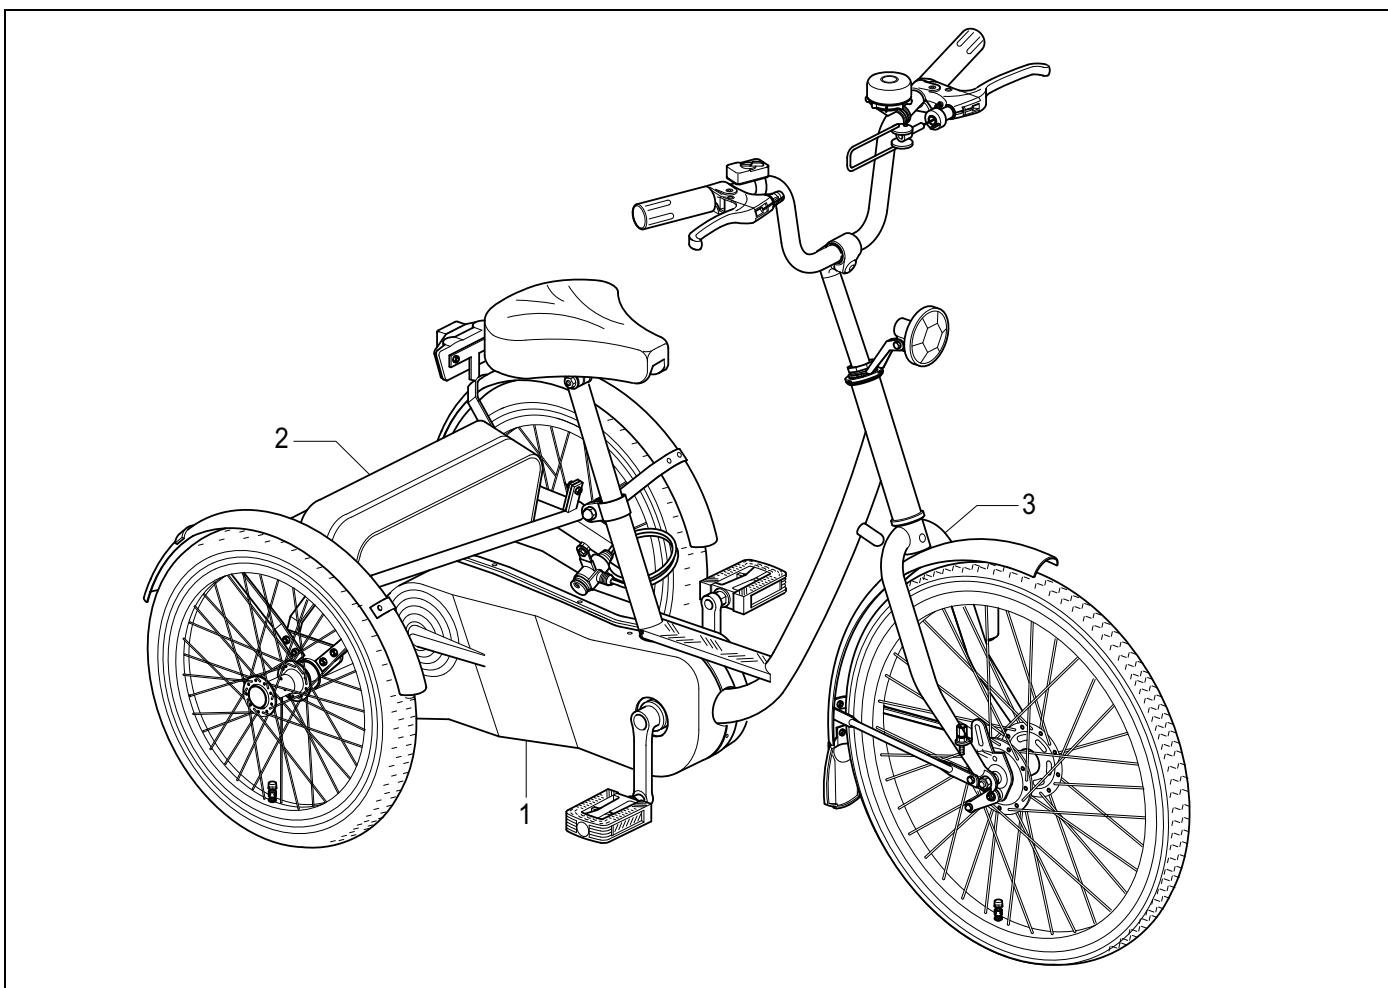

Group	Description	Reference
1	Drive and chain assembly	Page 25
2	Rear wheel, luggage basket and saddle assembly	Page 26
3	Front wheel, handlebar and brakes assembly	Page 27