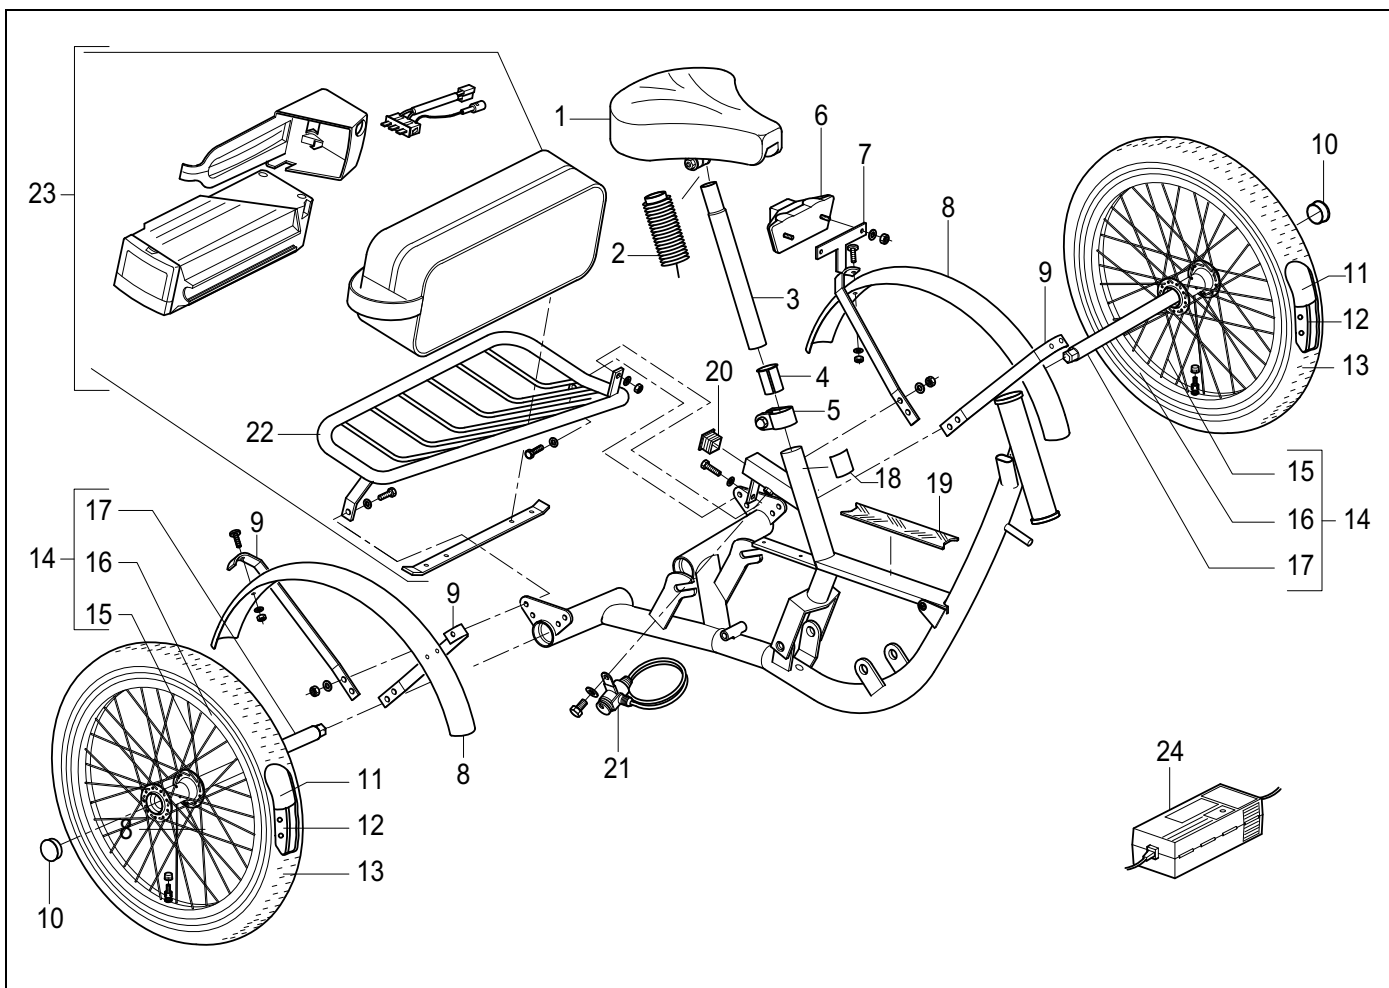

Pos.	Art. Code	Description
1	ZADE. 15050	Saddle
2	BESD. 12280	Seat post cover
3	ZADE. 15010	Seat post
4	ZADE. 15030	Seat post washer
5	ZADE. 15040	Seat clamp
6	VERL. 01007	Rear-light
7	BESD. 12225	Mudguard stay rear with rear light stud
8	BESD. 12265	Mudguard 18"
9	BESD. 12227	Mudguard stay rear
10	BESD. 12415	End cover rear axle
11	BAND. 07055	Inner tube 18"
12	BAND. 07300	Rimtape 18"
13	BAND. 07057	Tyre 18"
14	WIEL. 03078	Rear wheel 18"
15	WIEL. 03658	Spoke and Spoke nipple (rear)
16	WIEL. 03616	Rim 18"
17	ASSE. 04017	Rear axle (axle and hub)
18	ACCE. 13152	CE sticker
19	FRAM. 14126	Instep rubber
20	BESD. 12410	End plug
21	ACCE. 13034	Cable lock
22	MAND. 08035	Luggage basket
23	AAND. 10605	Battery-pack
24	AAND. 10604	Charger