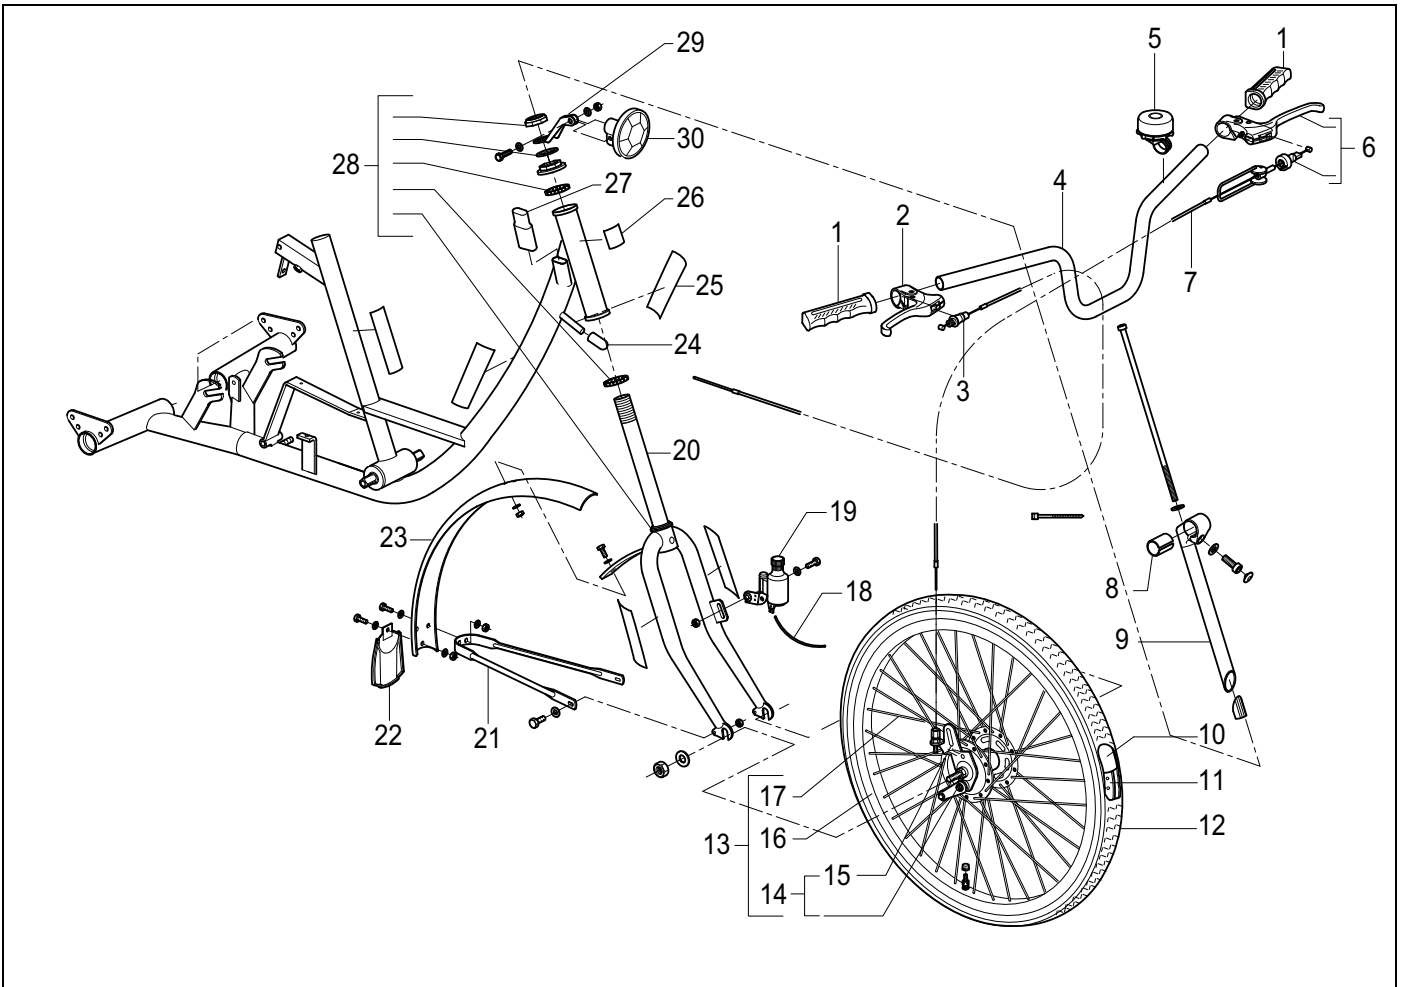

Pos.	Art. Code	Description
1	STUD. 05020	Handle (grip)
2	REMD. 06010	Brake-grip
3	KABE. 02062	Bowden cable rear
4	STUD. 05114	Handlebar
5	STUD. 05012	Bell
6	REMD. 06077	Brake-grip with parking-brake
7	KABE. 02064	Bowden cable front
8	STUD. 05147	Handlebar washer
9	STUD. 05160	Stem
10	BAND. 07090	Inner tube 22"
11	BAND. 07310	Rimtape 22"
12	BAND. 07070	Tyre 22"
13	WIEL. 03080	Front wheel 22"
14	WIEL. 03158	Expanding brake hub
15	REMD. 06160	Brake-shoes front (set)
16	WIEL. 03618	Rim 22" for front wheel
17	WIEL. 03660	Spoke and Spoke nipple (front)
18	VERL. 01090	Lighting cable
19	VERL. 01020	Generator
20	BESD. 12222	Mudguard stay front
21	FRAM. 14074	Front fork 22"
22	BESD. 12032	Mud-flap
23	BESD. 12267	Mudguard 22"
24	BESD. 12285	Handlebar studplug
25	ACCE. 13160	Name transfers (set)
26	ACCE. 13040	Sticker for steering column
27	BESD. 12420	Cable plug
28	STUD. 05005	Headset
29	VERL. 01080	Lamp bracket
30	VERL. 01070	Headlamp