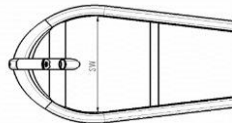

**Reimbursement code:**  
**Art. no.**

Please consult our colour catalogue, to review your colour choice at the end of the order form

**Basic price**

**CLIENT MEASUREMENT**

Seat width in cm

38	40	42
<input type="radio"/>	<input type="radio"/>	<input type="radio"/>
W38	W40	W42

	R.Nr	€
--	------	---

**BACKREST**

SRT030001	<input type="radio"/>	Standard Backrest - height and angle adj.			
SRT030005	<input type="checkbox"/>	Performance Backrest			
<b>Backrest Position</b>					
SRT030007	<input type="radio"/>	high (35-44cm)	SRT030008	<input type="radio"/>	low (25-36cm)
SRT030002	<input type="checkbox"/>	Standard Neck Support - height and depth adj.			
SRT030006	<input type="checkbox"/>	Comfort Neck Support - height and depth adj.			