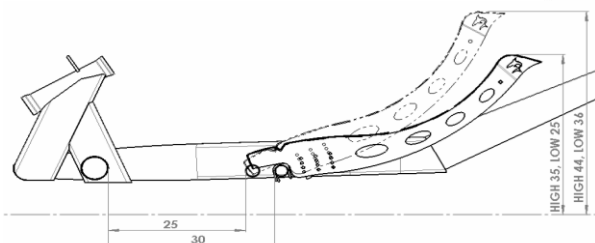

**Reimbursement code:**  
**Art. no.**

Please consult our colour catalogue, to review your colour choice at the end of the order form

**Basic price**

**CLIENT MEASUREMENT**

Seat width in cm

38	40	42
<input type="radio"/>	<input type="radio"/>	<input type="radio"/>
W38	W40	W42

	R.Nr	€
--	------	---

**BACKREST**

SRT030001	<input type="radio"/>	Standard Backrest - height and angle adj.			
SRT030005	<input type="checkbox"/>	Performance Backrest			
<b>Backrest Position</b>					
SRT030007	<input type="radio"/>	high (35-44cm)	SRT030008	<input type="radio"/>	low (25-36cm)
SRT030002	<input type="checkbox"/>	Standard Neck Support - height and depth adj.			
SRT030006	<input type="checkbox"/>	Comfort Neck Support - height and depth adj.			