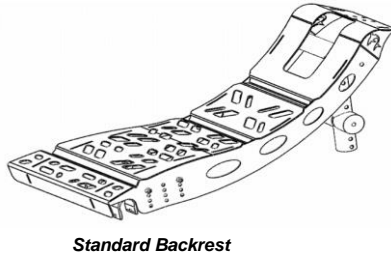

	R.Nr	€
--	------	---

**BACKREST**

SRT030001	<input type="radio"/>	Standard Backrest - height and angle adj.			
SRT030005	<input type="checkbox"/>	Performance Backrest			
<b>Backrest Position</b>					
SRT030007	<input type="radio"/>	high (35-44cm)	SRT030008	<input type="radio"/>	low (25-36cm)
SRT030002	<input type="checkbox"/>	Standard Neck Support - height and depth adj.			
SRT030006	<input type="checkbox"/>	Comfort Neck Support - height and depth adj.			