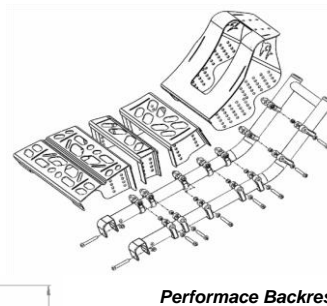

**Reimbursement code:**  
**Art. no.**

Please consult our colour catalogue, to review your colour choice at the end of the order form

**Basic price**

**CLIENT MEASUREMENT**

Seat width in cm

38	40	42
<input type="radio"/>	<input type="radio"/>	<input type="radio"/>
W38	W40	W42

	R.Nr	€
--	------	---

**BACKREST**

SRT030001	<input type="radio"/>	Standard Backrest - height and angle adj.			
SRT030005	<input type="checkbox"/>	Performance Backrest			
<b>Backrest Position</b>					
SRT030007	<input type="radio"/>	high (35-44cm)	SRT030008	<input type="radio"/>	low (25-36cm)
SRT030002	<input type="checkbox"/>	Standard Neck Support - height and depth adj.			
SRT030006	<input type="checkbox"/>	Comfort Neck Support - height and depth adj.			