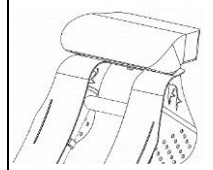

Comfort neck support

FORK

SRT070001	☐	fork with adjustable crank housing	(chosen measurements are +/- 2 cm without changing of parts adjustable see Onwers Manual)		

		height				
		41	43	45	47	49
depth	D65	6.5	☐	☐	☐	☐
	D75	7.5	☐	☐	☐	☐
	D85	8.5	☐	☐	☐	☐
	D95	9.5	☐	☐	☐	☐
	D105	10.5	☐	☐	☐	☐
	D115	11.5	☐	☐	☐	☐
D125	12.5	☐	☐	☐	☐	
		H41	H43	H45	H47	H49