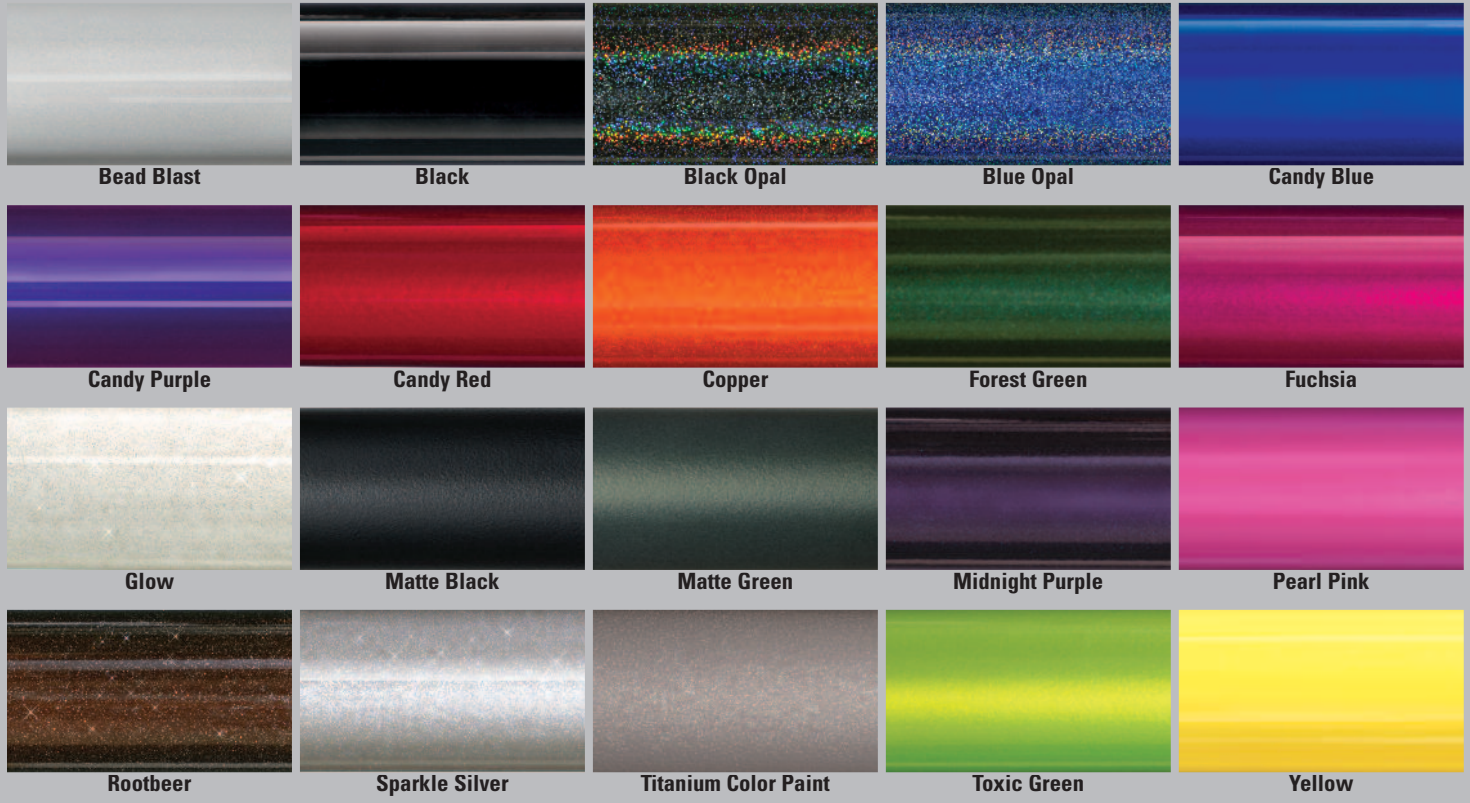

Black Opal shown

Sparkle Silver, Red  
Anodized Package

Zebra Kolorfusion™

Glow paint  
shown in the dark

# Quickie® & Zippie® COLOR SELECTION

FRAME COLORS

## KOLORFUSION™

\* Black Zebra Kolorfusion™ pattern is available on any base color. Shown here on Candy Blue base color.

## QUICKIE PULSE 6

SHROUD COLORS

**ANODIZED PARTS:** Refer to product order form for anodized part options.

**NOTES:**  
 Print processes cannot accurately represent paint finishes. Actual colors may vary.  
 Colors and patterns may vary based on type of chair or frame material.  
 Not all colors available on all products. Please see product order form for specific color options.