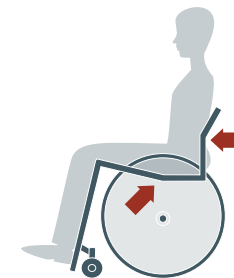

Ergonomic seat and back
Optimizes user posture to increase stability , facilitate propulsion, and help skin protection.