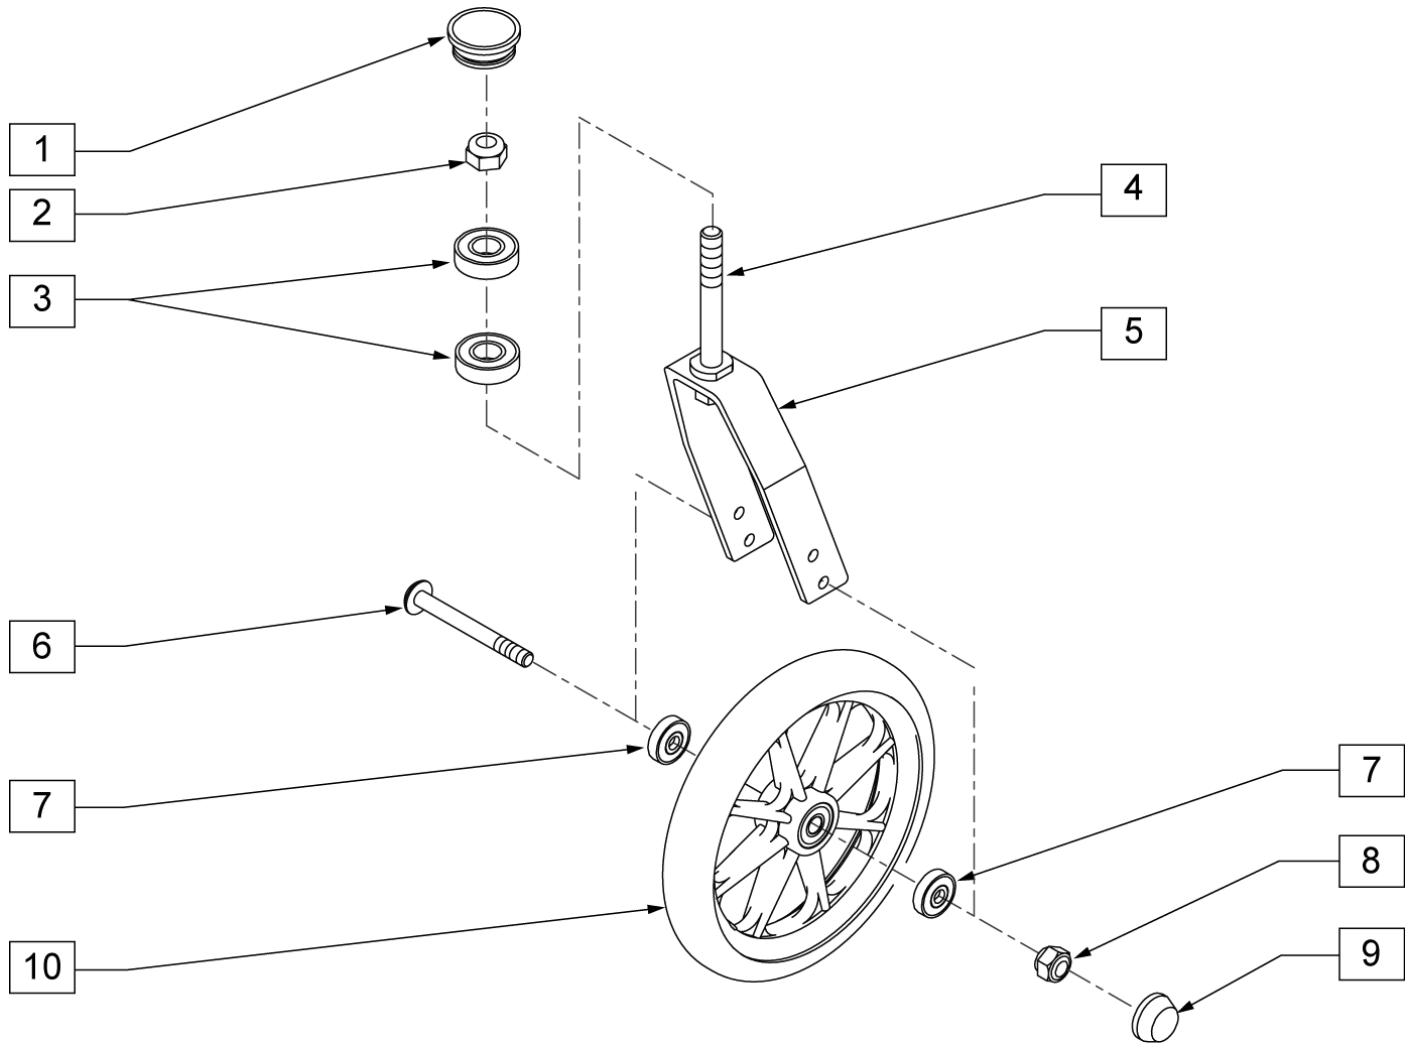

CASTER FORK ASSM (ALUMINUM TRANSPORT)

Pos.	Item Number	Description	Remarks
1	GEY-CASC	CASTER HOUSING CAPS	
9	GEY-CASTCAP	CASTER TIR BOLT CAP	
3, 4	GEY-CASTJR	CAST JOURNAL BEAR & STEM	
6, 7	GEY-CASTBR	CASTER BEARINGS AND STEM	
1-10	GEY-1TACA	CASTER ASSM W/ HARDWARE