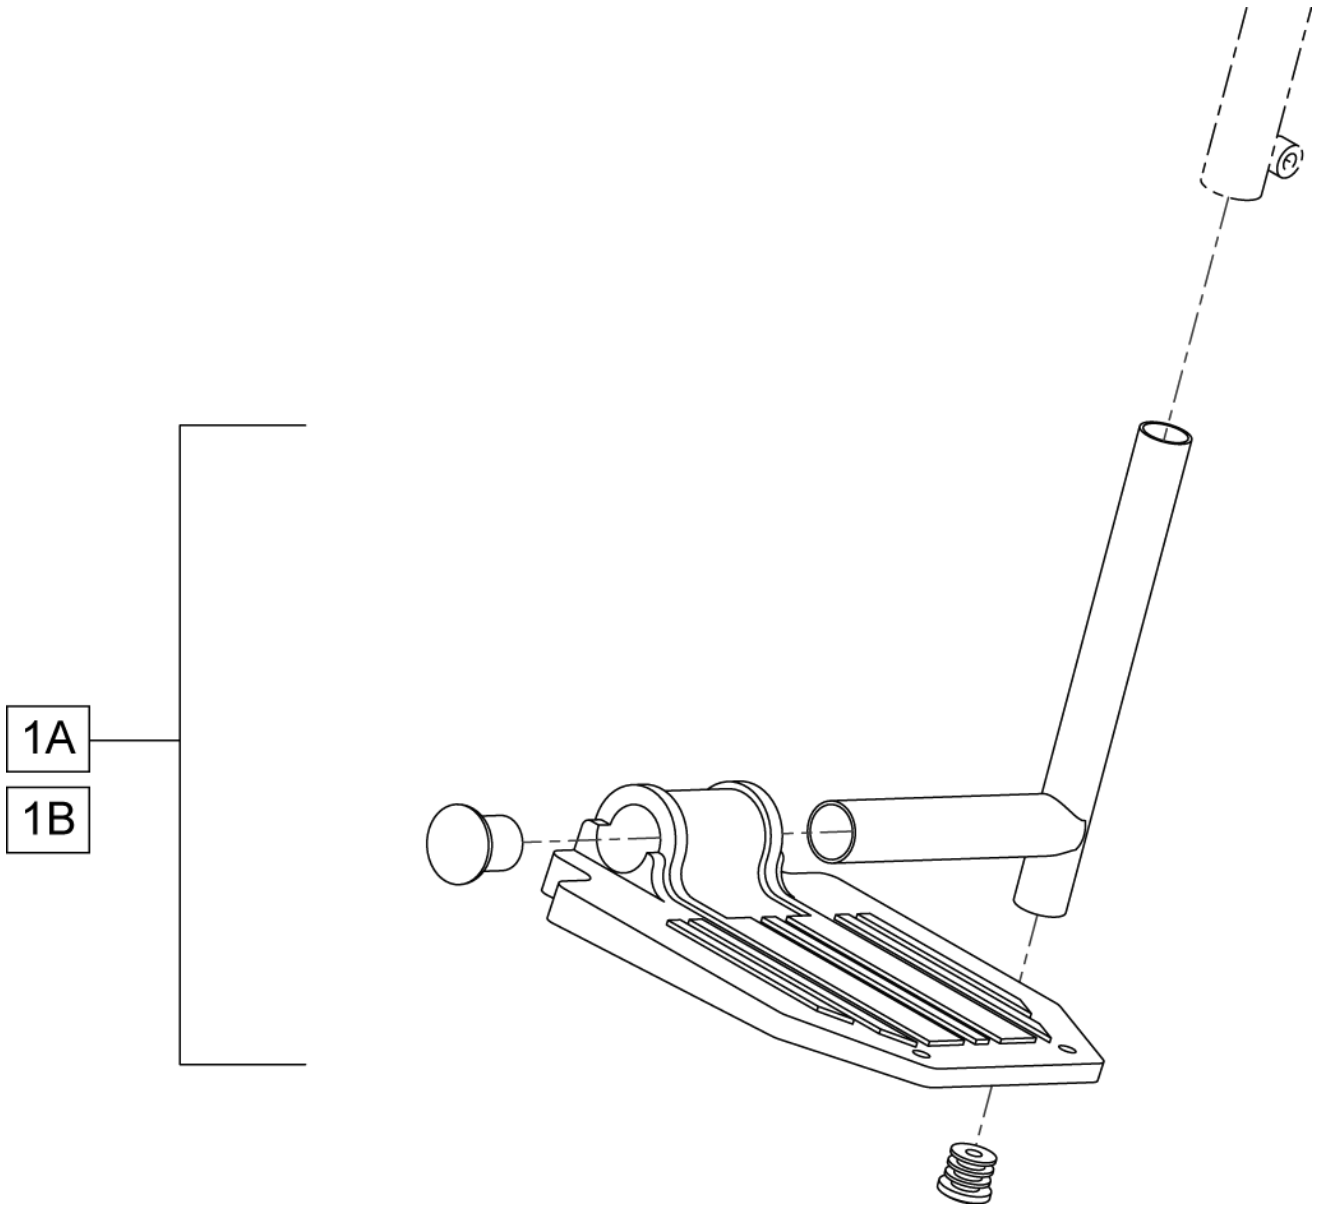

Pos.	Item Number	Description	Remarks
	GEY-4FAFP	ARMREST FULL PADDED	NYLON

Pos.	Item Number	Description	Remarks
1	GEY-HADP	HEIGHT ADJ ARMREST DESK PADDED	
2	GEY-4HAKNOB	HEIGHT ADJ RELEASE KNOB	

Pos.	Item Number	Description	Remarks
1	GEY-HAFP	HEIGHT ADJ ARMREST FULL PADDED	
2	GEY-4HAKNOB	HEIGHT ADJ RELEASE KNOB	

Pos.	Item Number	Description	Remarks
1	GEY-4HADP	HEIGHT ADJUSTABLE ARMREST DESK PADDED	
2	GEY-4HAKNOB	HEIGHT ADJUSTABLE RELEASE KNOB	
3-9	GEY-4ARR	4000 ANGLE ADJUSTABLE ARM RECEIVER	

Pos.	Item Number	Description	Remarks
1	GEY-4HAFP	HEIGHT ADJUSTABLE ARMREST FULL PADDED	
2	GEY-4HAKNOB	HEIGHT ADJUSTABLE RELEASE KNOB	
3-9	GEY-4ARR	4000 ANGLE ADJUSTABLE ARM RECEIVER	