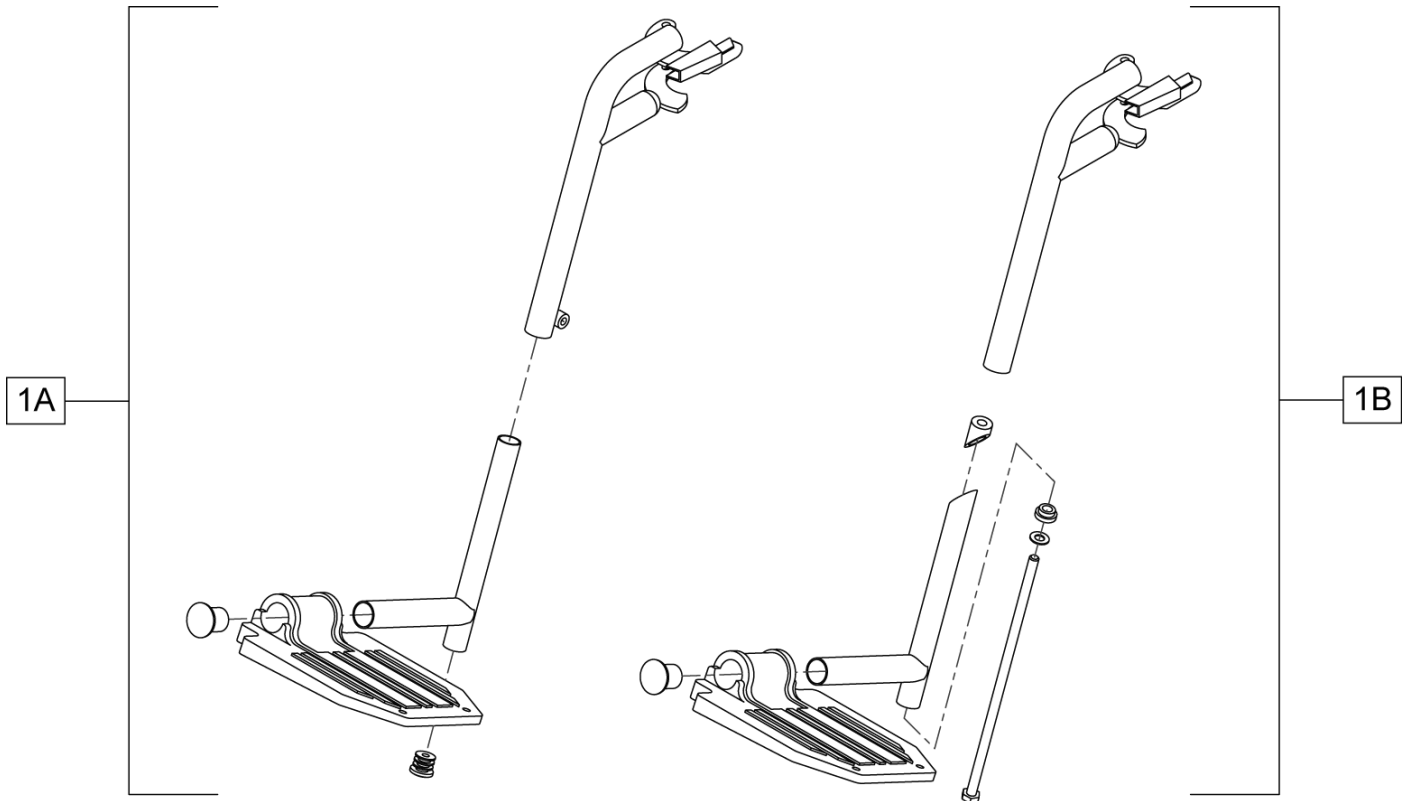

Pos.	Item Number	Description	Remarks
1A	GEY-1TFR	FOOTREST STEEL TRANSPORT	
1B	GEY-1ATFR	FOOTREST ALUMINUM TRANSPORT