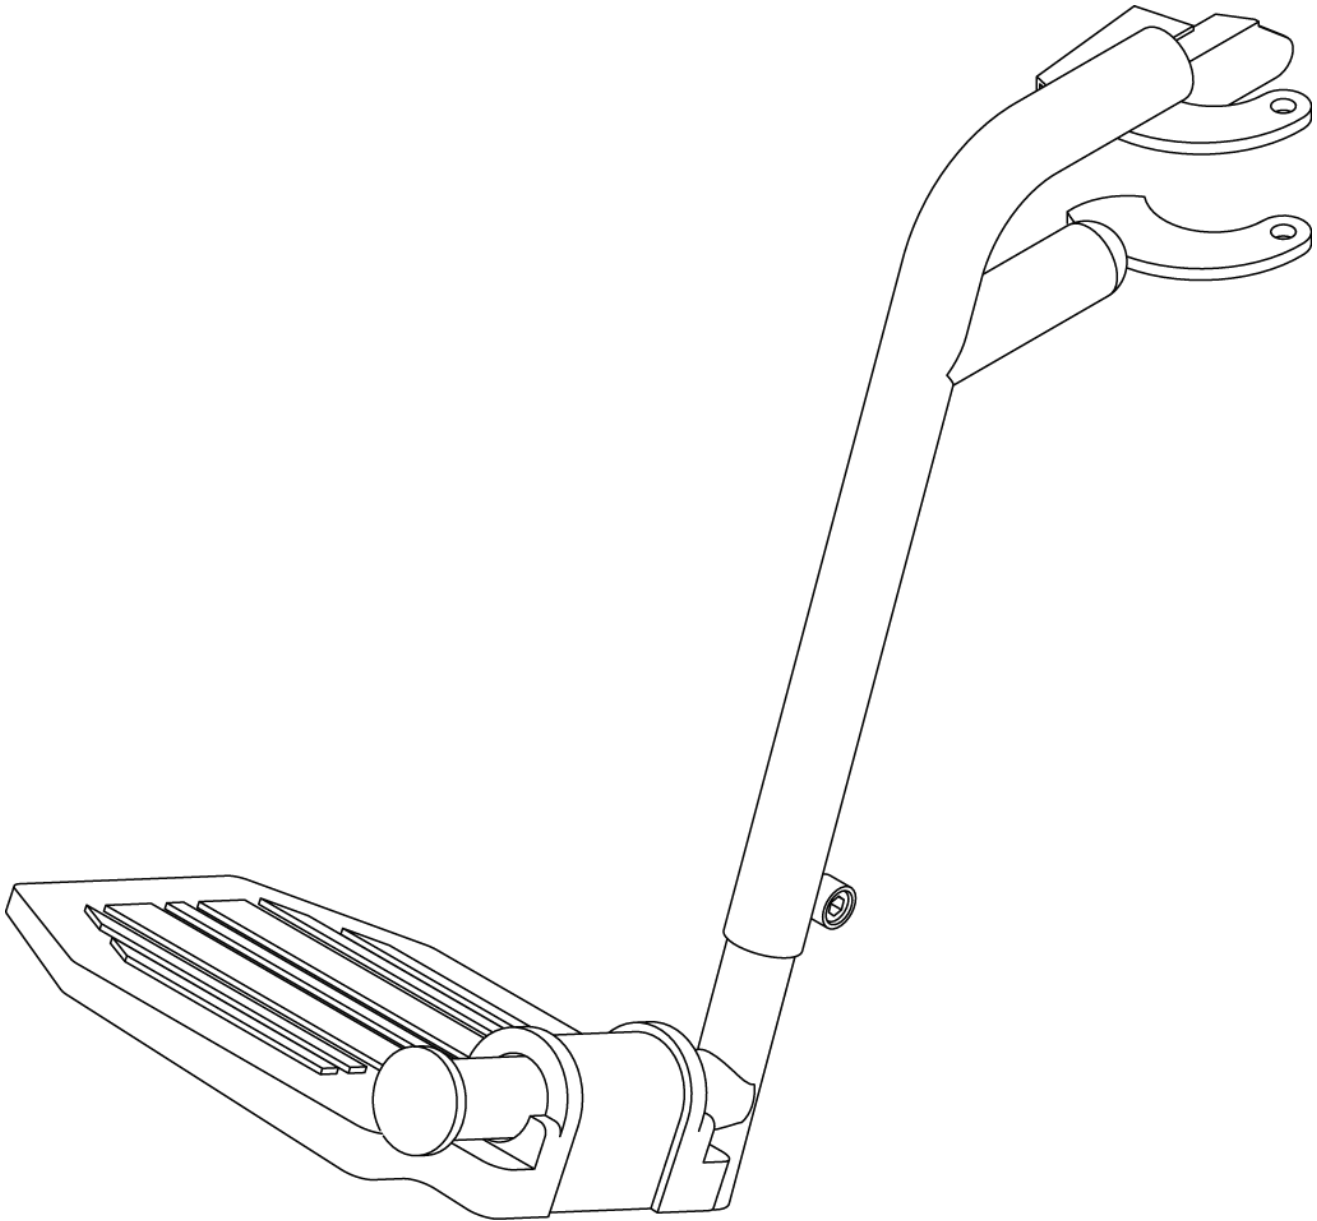

Pos.	Item Number	Description	Remarks
1	GEY-FRC	COMPOSITE FOOTRESTS	
1	GEYB-FRA	BARIATRIC SWINGAWAY FOOTRESTS	ALUMINUM