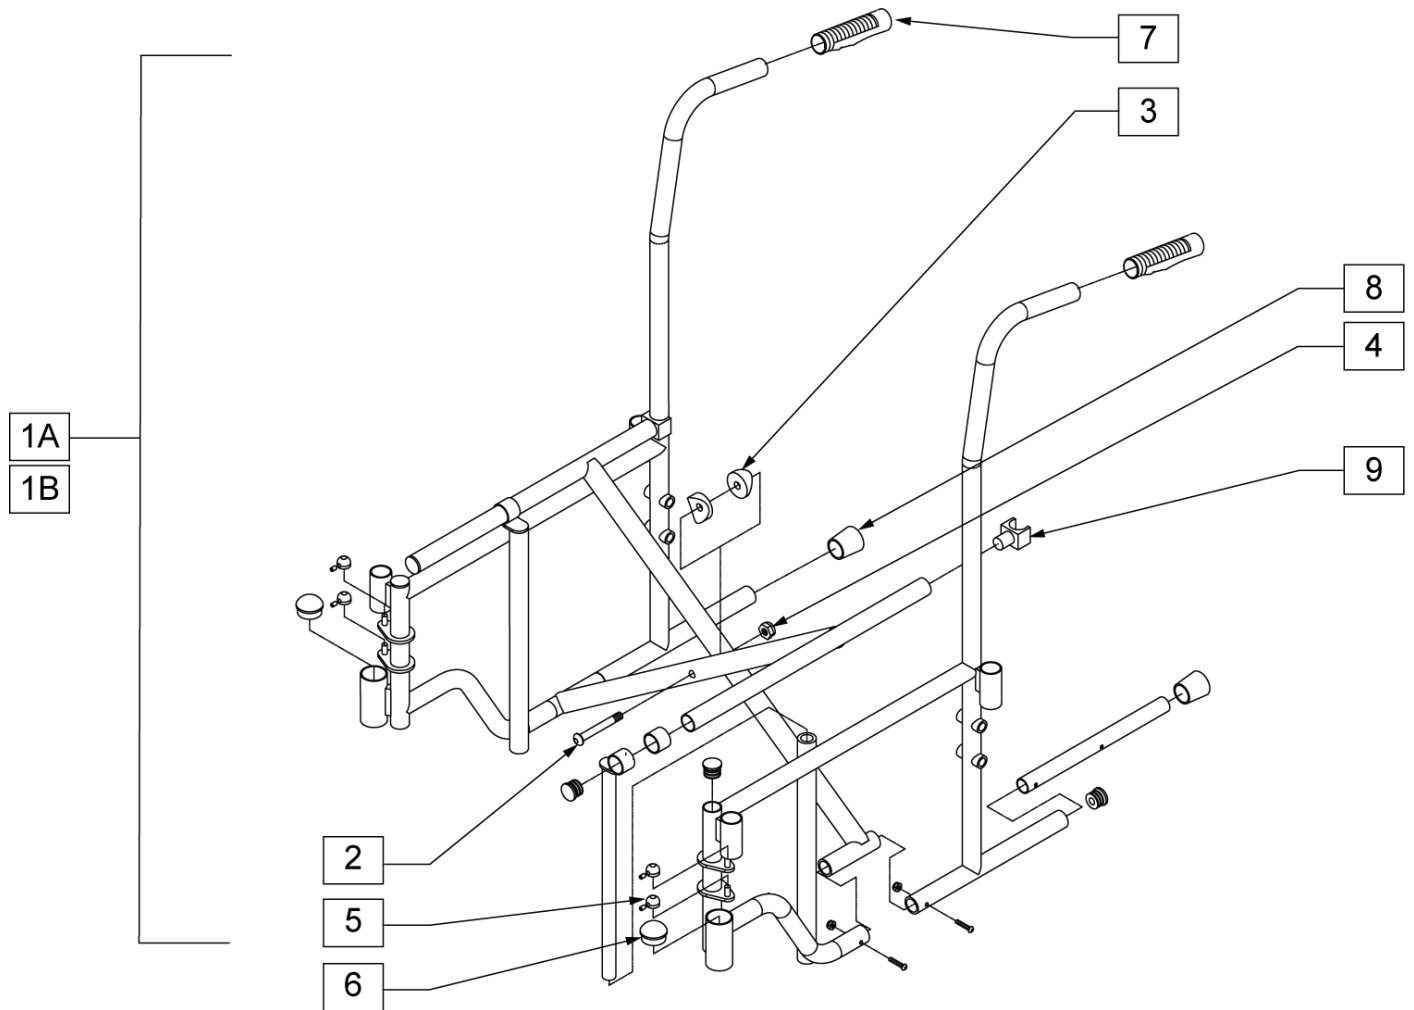

Pos.	Item Number	Description	Remarks
1A	GEY-216RRFR	2K FRAME ASSM 16"	
1A	GEY-218RRFR	2K FRAME ASSM 18"	
1A	GEY-220RRFR	2K FRAME ASSM 20"	
1B	GEY-316FR	2K FRAME ASSM 16"	
1B	GEY-318FR	2K FRAME ASSM 18"	
1B	GEY-320FR	2K FRAME ASSM 20"	
2, 3, 4	GEY-CBOLT	1" CROSSBOLT PLUS SPACERS	
5	GEY-TIN	ONE PAIR TINNERMAN NUTS	PAIR
6	GEY-CASC	CASTER HOUSING CAPS	
7	GEY-HAND	BACK CANE HANDLES	
8	GEY-STPC	STEPPER TUBE CAPS	
9	GEY-SRGUIDE	SEAT RAIL GUIDE