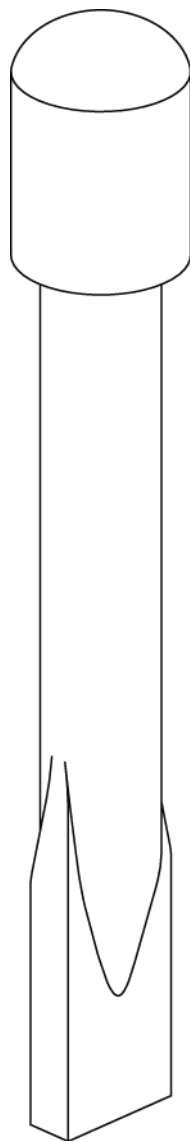

Pos.	Item Number	Description	Remarks
1	GEY-EXT	EC WHEEL LOCK EXTENSION HANDLE