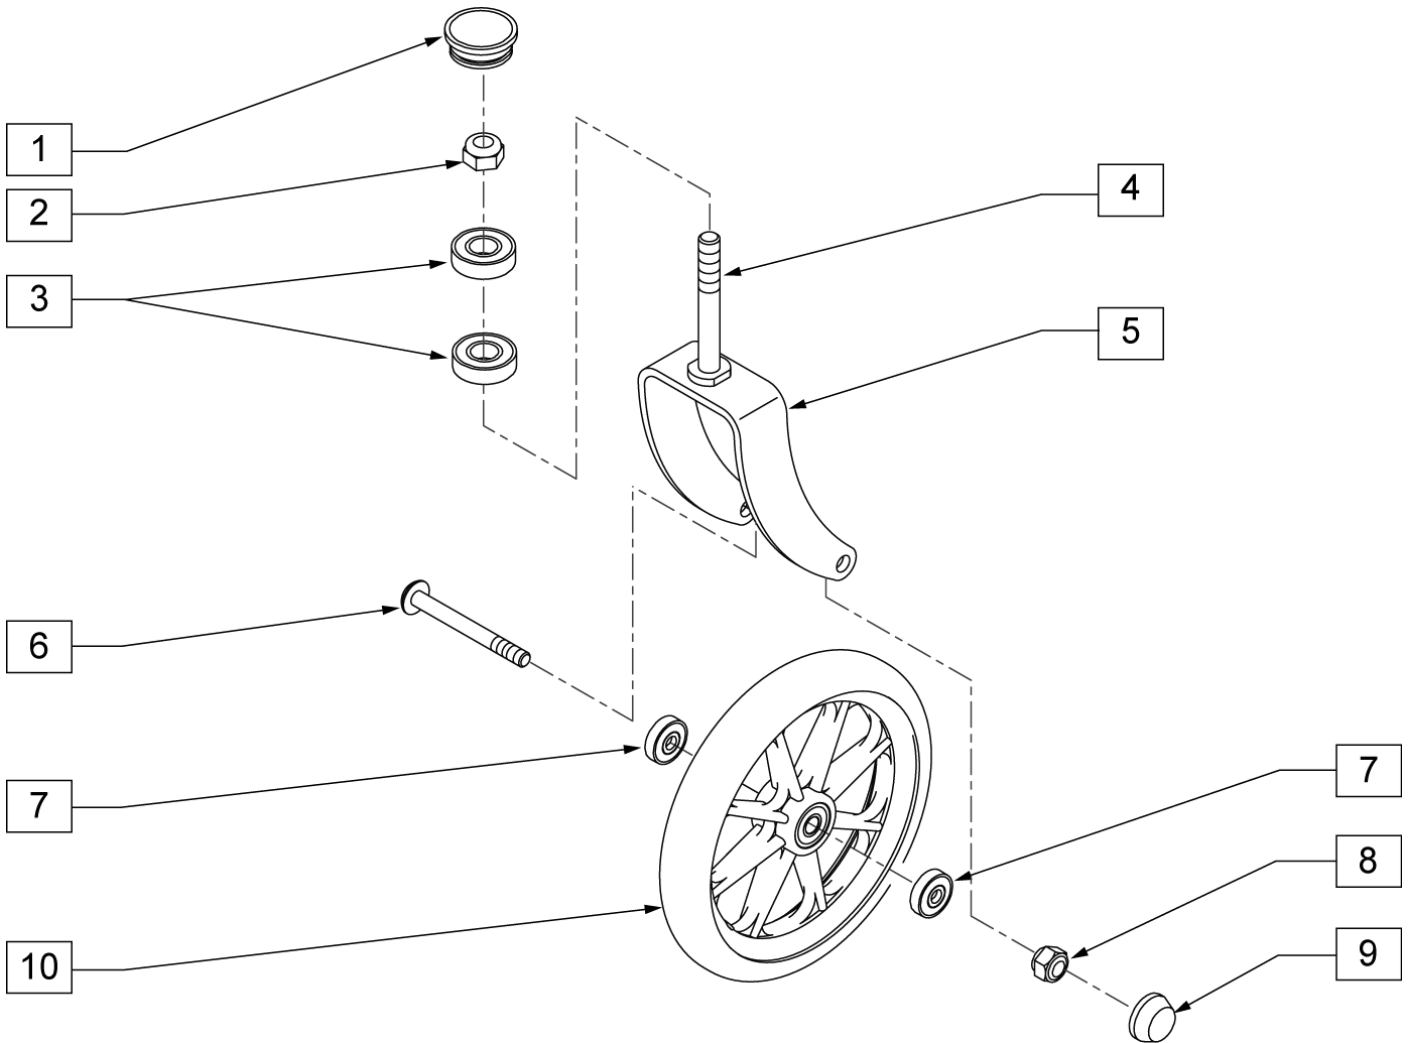

Pos.	Item Number	Description	Remarks
1	GEY-CASC	CASTER HOUSING CAPS	
3, 4	GEY-CASTJR	CAST JOURNAL BEAR & STEM	
6, 7	GEY-CASTBR	CASTER BEARINGS AND STEM	
9	GEY-CASTCAP	CASTER TIR BOLT CAP	
1-10	GEY-1TCA	CASTER ASSM FOR STEEL	PAIR
1A-10	GEY-1CA	CASTER ASSM 1000	PAIR