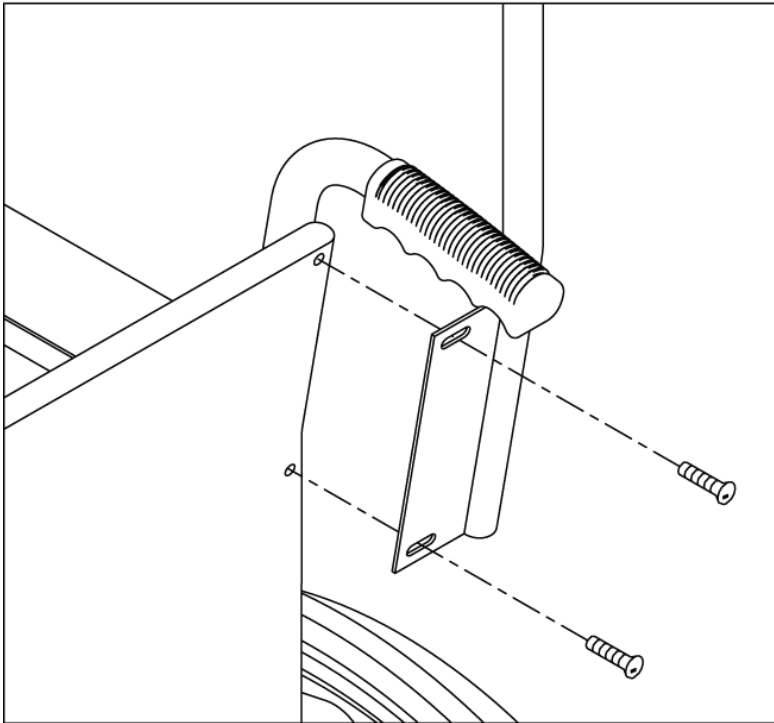

Pos.	Item Number	Description	Remarks
1	GEY-OATH	EC OVERHEAD ANTI-THEFT DEVICE