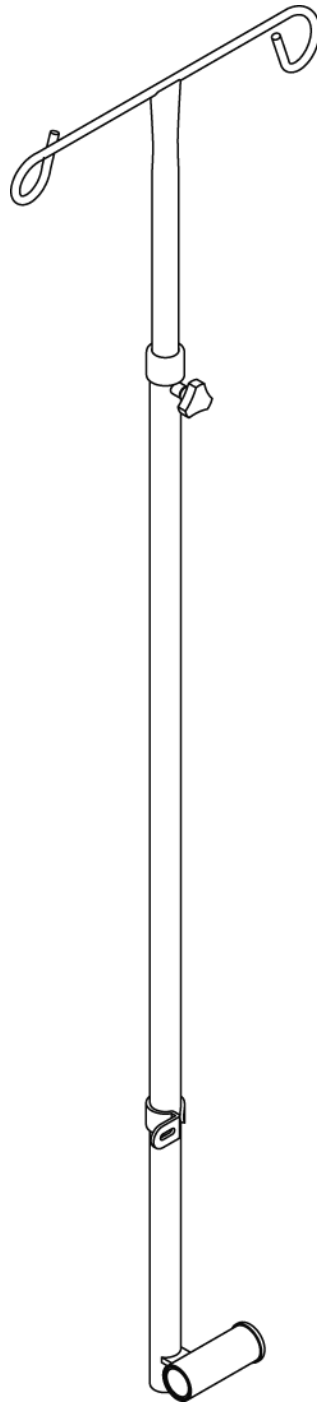

Pos.	Item Number	Description	Remarks
1	GEY-IVP	EC TELESCOPING IV POLE	
1	GEYB-IVP	BARIATRIC TELESCOPING IV POLE