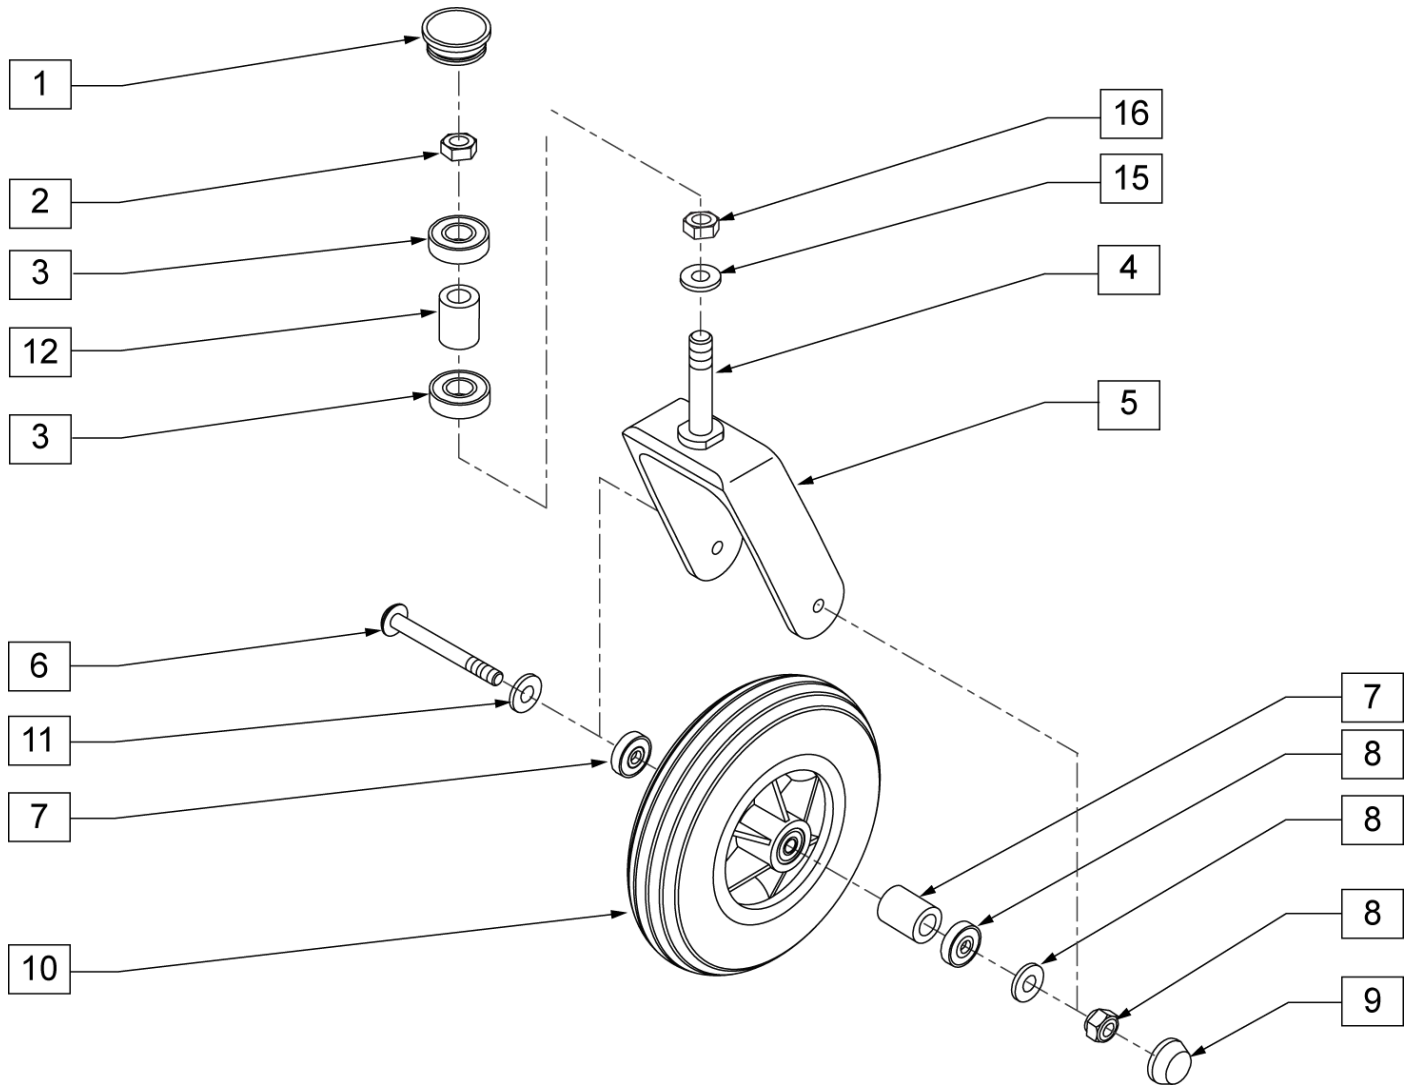

Pos.	Item Number	Description	Remarks
1	GEY-CASC	CASTER HOUSING CAPS	
1	GEY-2HDCA	CASTER ASSM	
3, 4	GEY-CASTJR	CAST JOURNAL BEAR & STEM	
6, 7	GEY-CASTBR	CASTER BEARINGS AND STEM	
1-16	GEYB-CA	BARIATRIC CASTER ASSM KIT	KIT
9	GEY-CASTCAP	CASTER TIR BOLT CAP