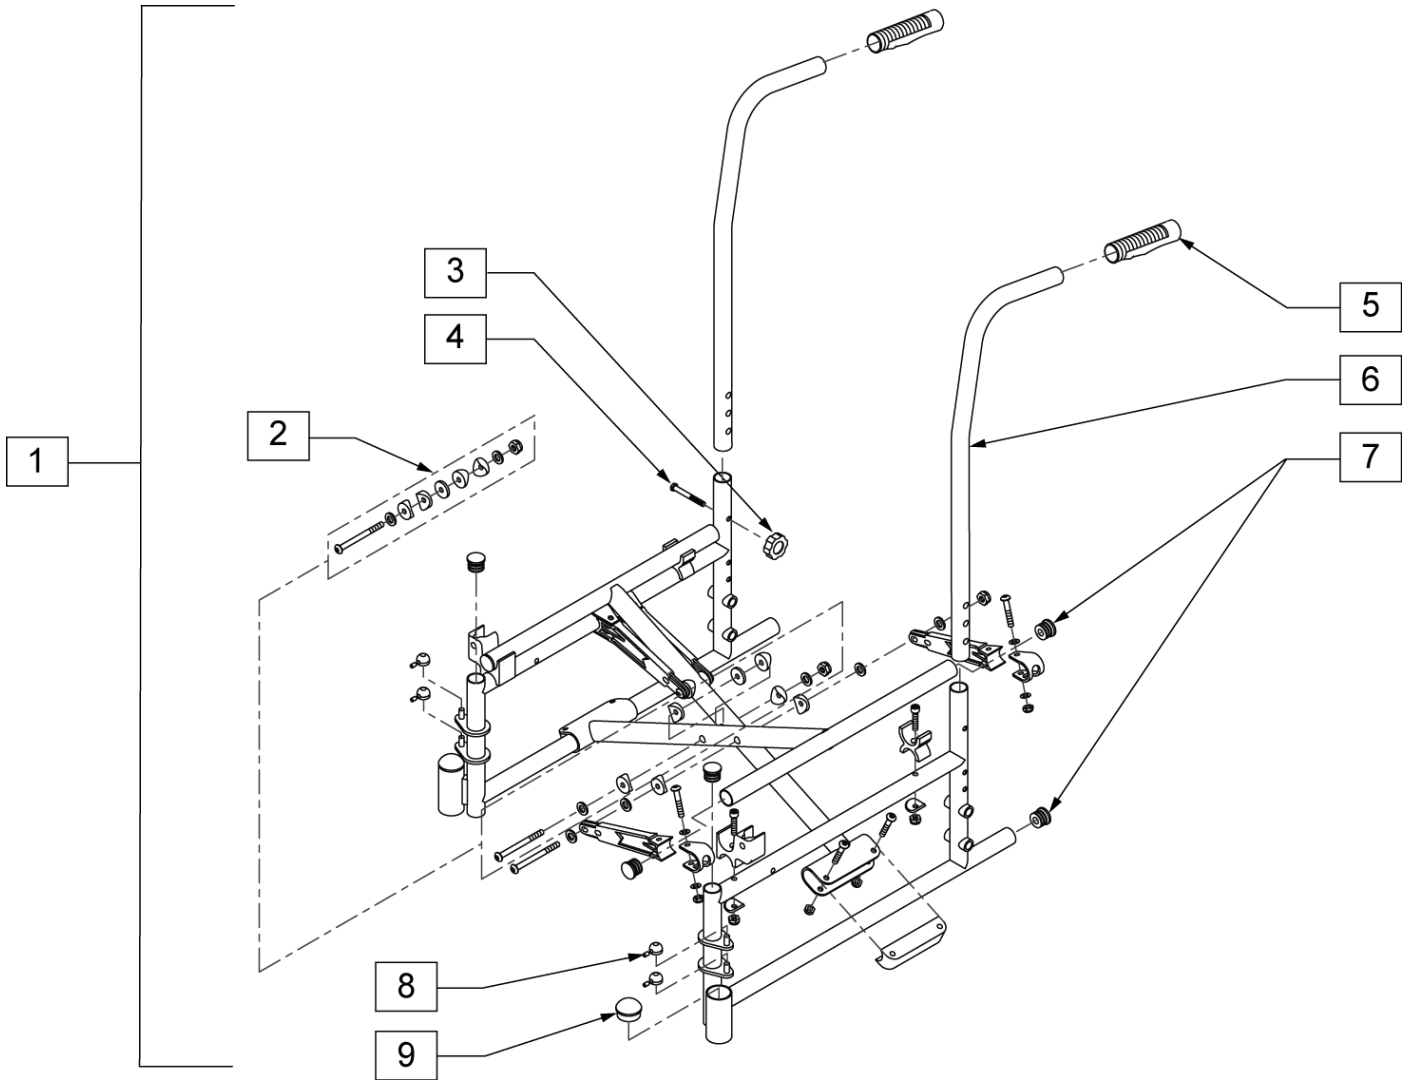

Pos.	Item Number	Description	Remarks
1	GEY-416FR	4K FRAME SET 16"	
1	GEY-418FR	4K FRAME SET 18"	
1	GEY-420FR	4K FRAME SET 20"	
2	GEY-4CBOLT	1" CROSSBOLT PLUS SPACERS	4000
3, 4	GEY-4HAB1	4000 ADJ KNOBS W/ BOLTS	
5	GEY-HAND	BACK CANE HANDLES	
6	GEY-STPC	STEPPER TUBE CAPS	
7	GEY-CASC	CASTER HOUSING CAPS	
8	GEY-TIN	ONE PAIR TINNEMAN NUTS	PAIR
9	GEY-CASC	CASTER HOUSING CAPS	
3, 6	GEY-4BC	BACK CANE W/ HARDWARE