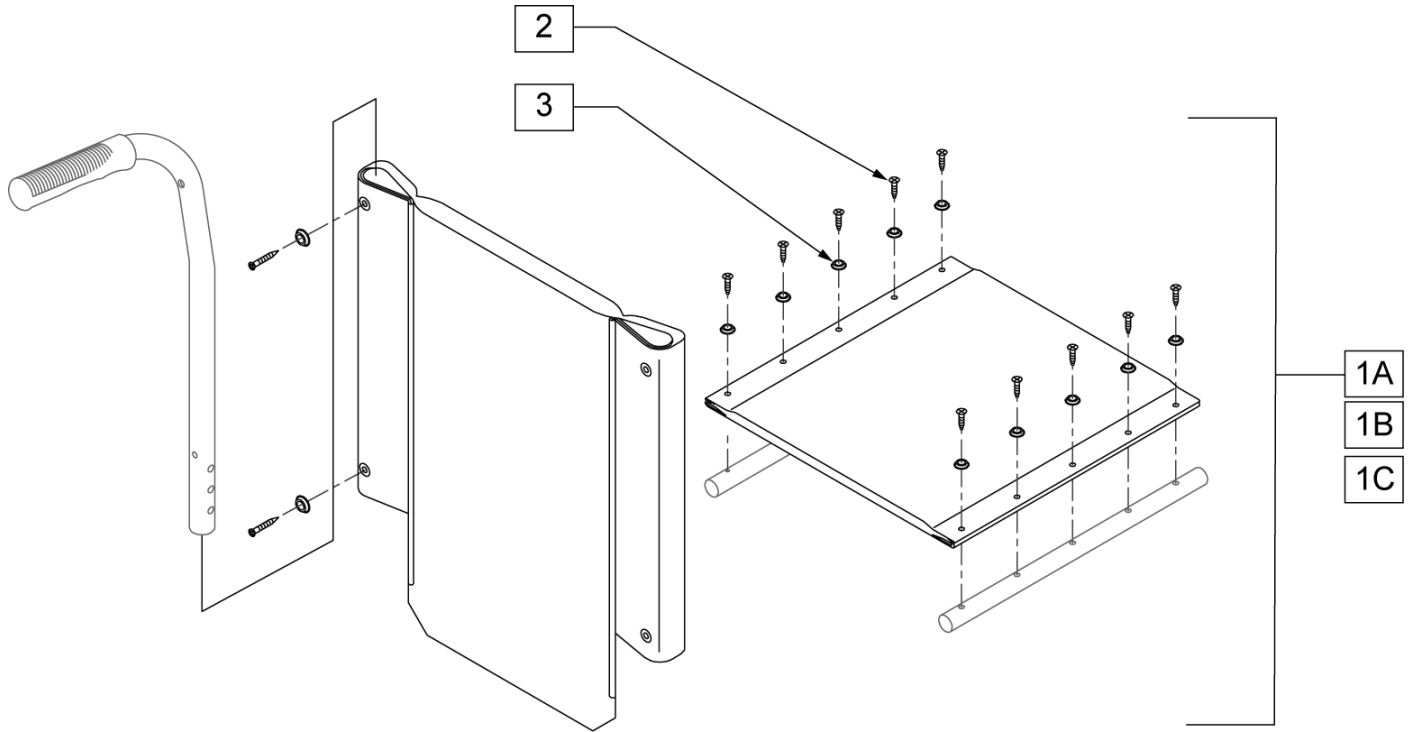

Pos.	Item Number	Description	Remarks
1A	GEY-416UP	16" BLACK NYLON UPHOLSTERY	
1B	GEY-418UP	18" BLACK NYLON UPHOLSTERY	
1C	GEY-420UP	20" BLACK NYLON UPHOLSTERY	
2, 3	GEY-UPHHW	UPHOLSTERY HARDWARE	
3	GEY-STRIVET	SEAT RIVETS