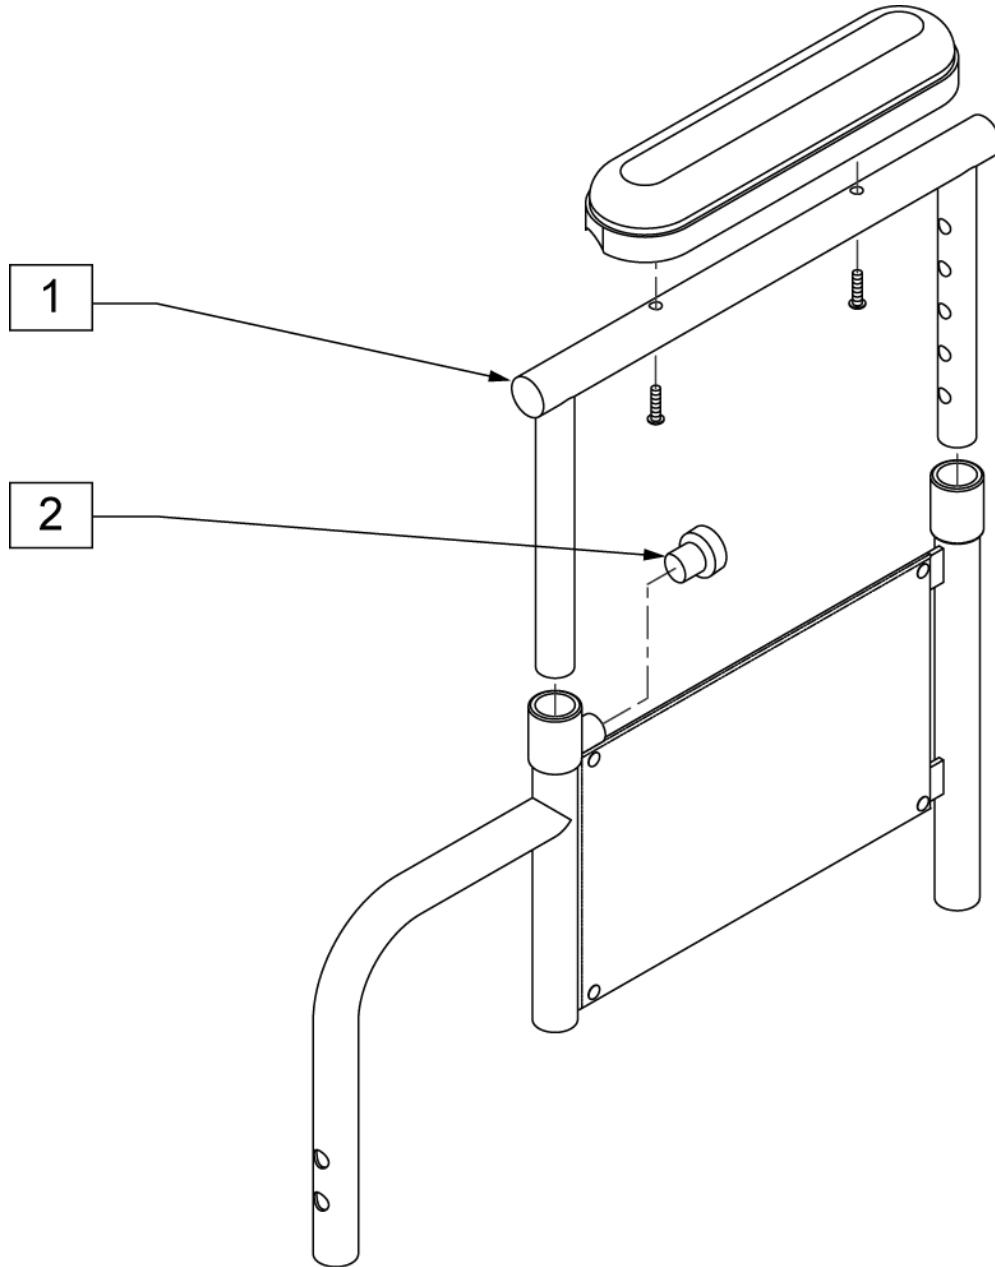

Pos.	Item Number	Description	Remarks
1	GEY-3RADP	ARMREST DESK PADDED NYLON	NYLON
2	GEY-ARMRL	RELEASE ARM BUTTON	

Pos.	Item Number	Description	Remarks
	GEY-4FADP	ARMREST DESK PADDED	NYLON

Pos.	Item Number	Description	Remarks
1	GEY-RAFP	EC ARMREST FULL PADDED	
2	GEY-ARMRL	RELEASE ARM BUTTON	

Pos.	Item Number	Description	Remarks
	GEY-4FAFP	ARMREST FULL PADDED	NYLON

Pos.	Item Number	Description	Remarks
1	GEY-HADP	HEIGHT ADJ ARMREST DESK PADDED	
2	GEY-4HAKNOB	HEIGHT ADJ RELEASE KNOB	

Pos.	Item Number	Description	Remarks
1	GEY-HAFP	HEIGHT ADJ ARMREST FULL PADDED	
2	GEY-4HAKNOB	HEIGHT ADJ RELEASE KNOB	