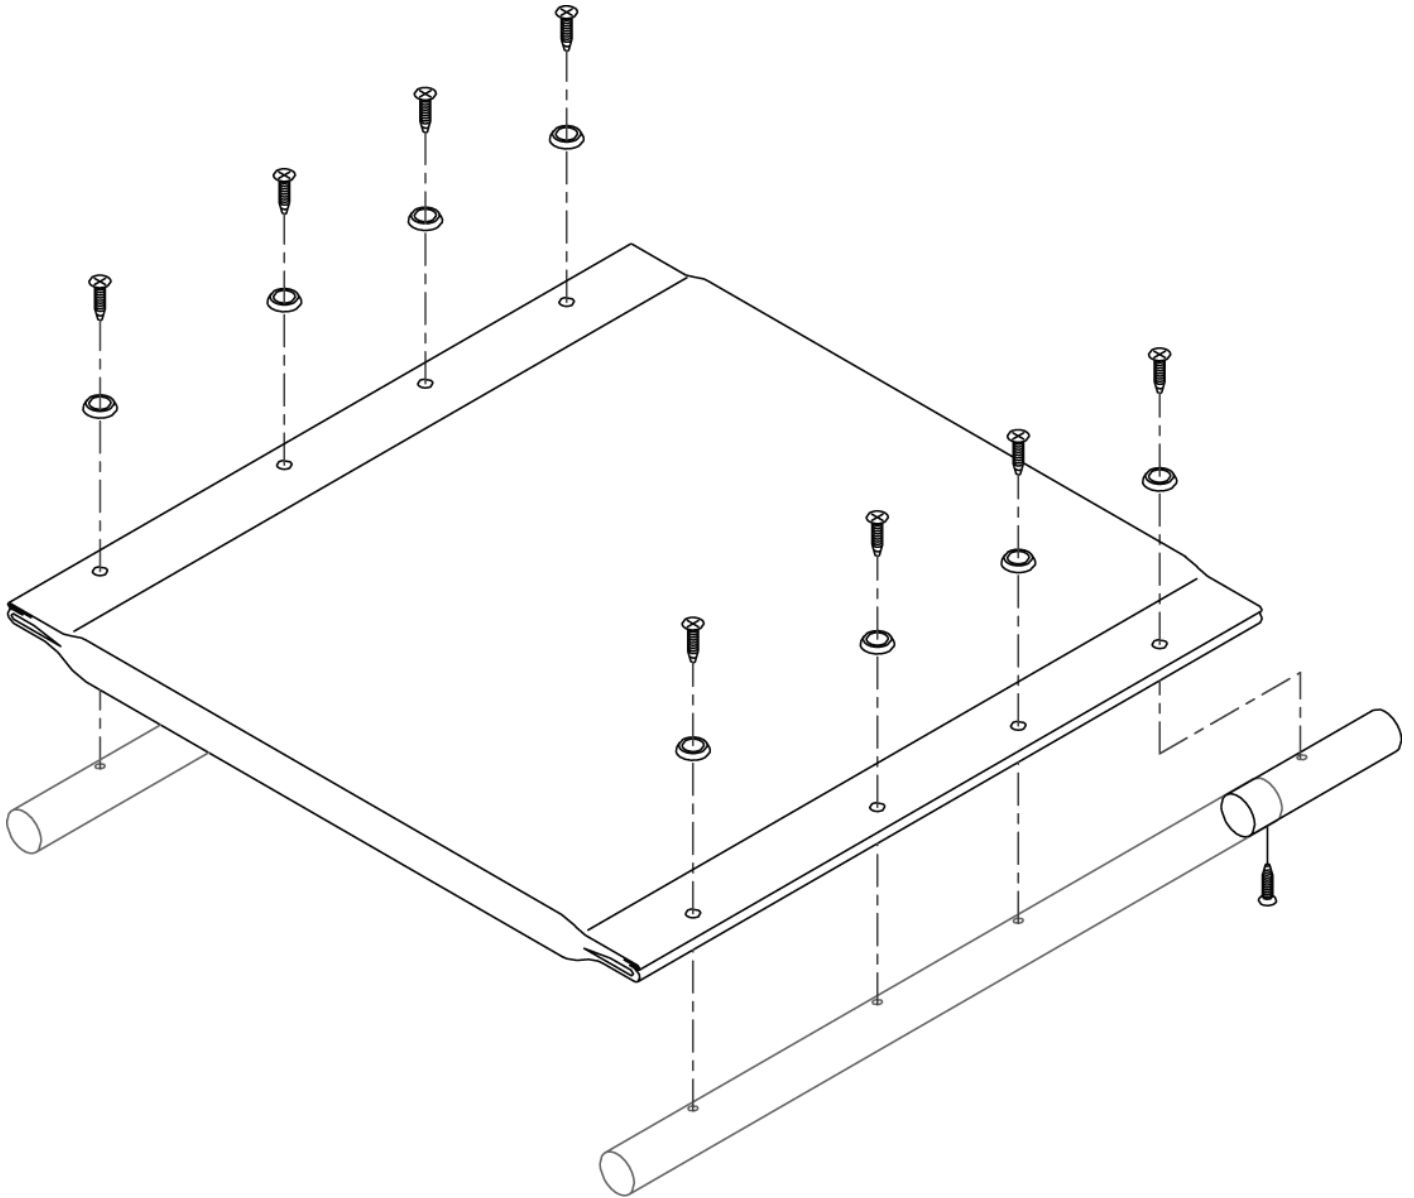

Pos.	Item Number	Description	Remarks
	GEY-4SREXT16	2 SEAT EXTENSION ASSM FOR 16 CHAIR	3000-4000 SERIES NYLON
	GEY-4SREXT18	2 SEAT EXTENSION ASSM FOR 18 CHAIR	3000-4000 SERIES NYLON
	GEY-2SREXT16	2 SEAT EXTENSION ASSM FOR 16 CHAIR	2000 SERIES VINYL
	GEY-2SREXT18	2 SEAT EXTENSION ASSM FOR 16 CHAIR	2000 SERIES VINYL