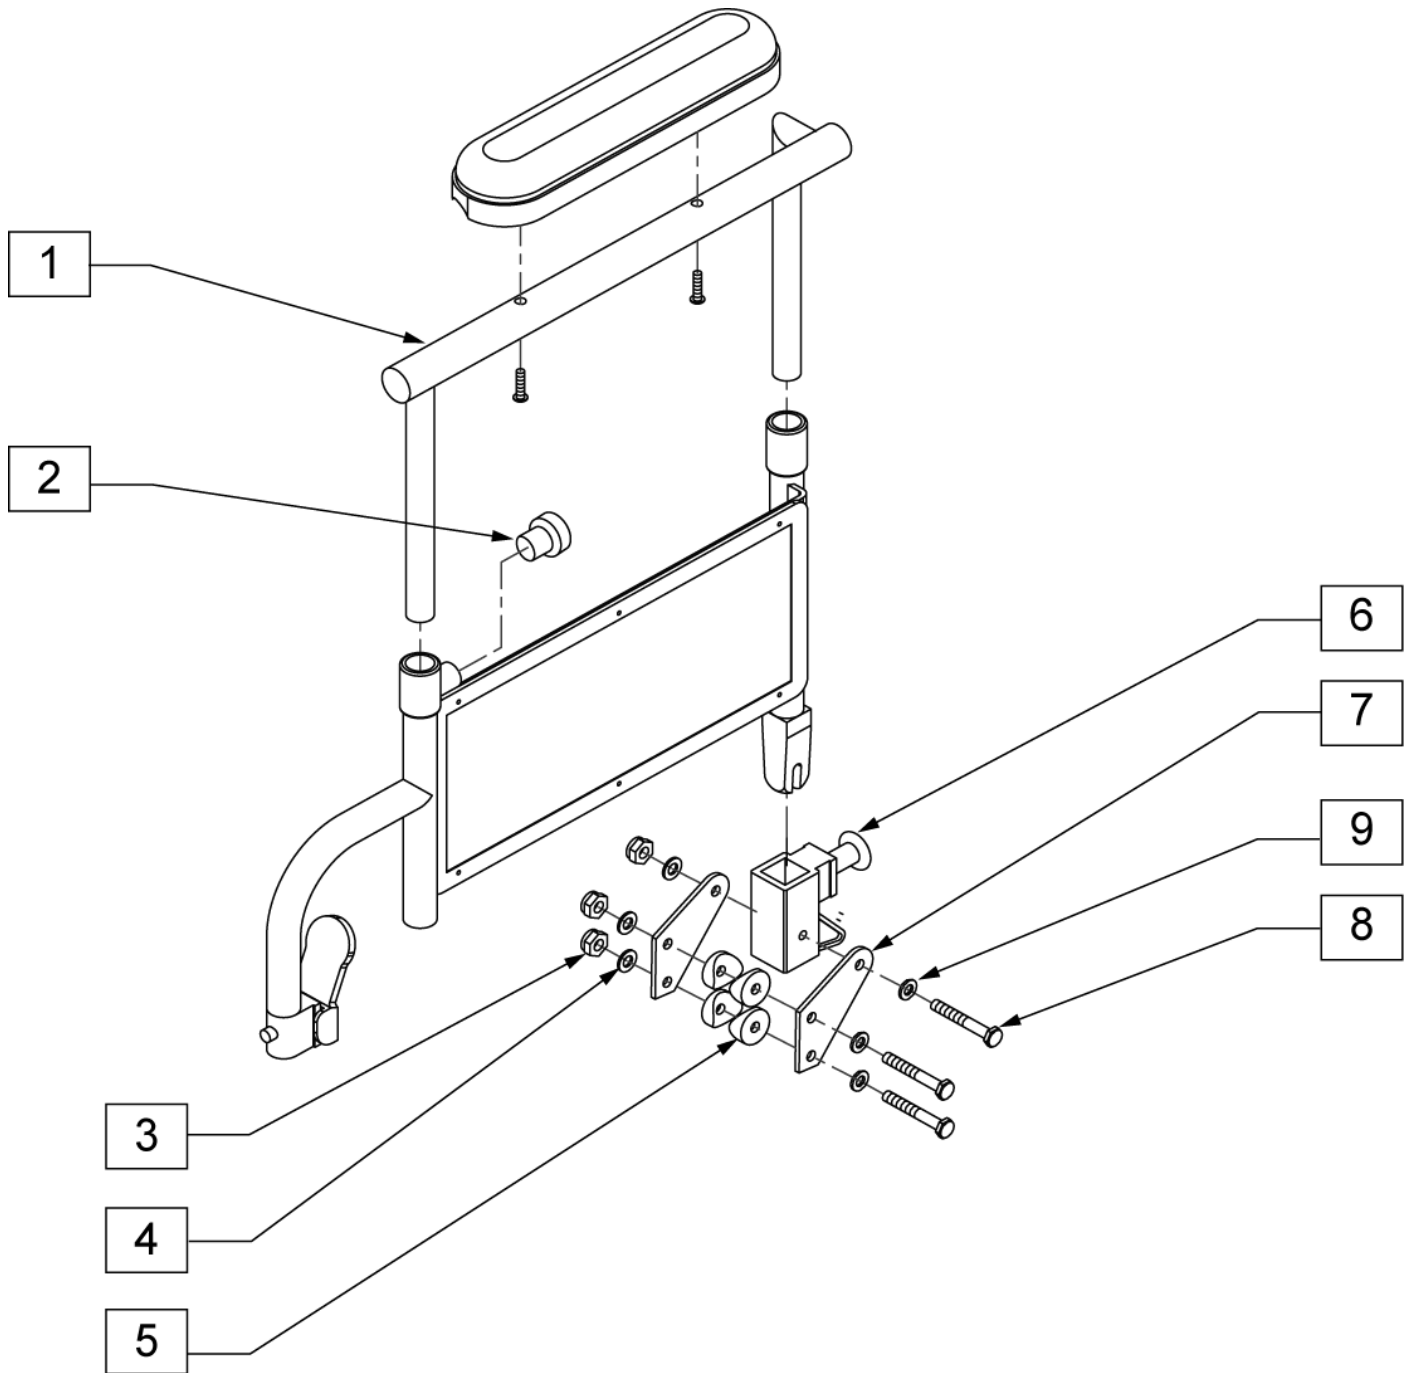

Pos.	Item Number	Description	Remarks
1	GEY-3RADP	ARMREST DESK PADDED NYLON	NYLON
2	GEY-ARMRL	RELEASE ARM BUTTON	

Pos.	Item Number	Description	Remarks
	GEY-4FADP	ARMREST DESK PADDED	NYLON

Pos.	Item Number	Description	Remarks
1	GEY-RAFP	EC ARMREST FULL PADDED	
2	GEY-ARMRL	RELEASE ARM BUTTON	

Pos.	Item Number	Description	Remarks
	GEY-4FAFP	ARMREST FULL PADDED	NYLON

Pos.	Item Number	Description	Remarks
1	GEY-HADP	HEIGHT ADJ ARMREST DESK PADDED	
2	GEY-4HAKNOB	HEIGHT ADJ RELEASE KNOB	

Pos.	Item Number	Description	Remarks
1	GEY-HAFP	HEIGHT ADJ ARMREST FULL PADDED	
2	GEY-4HAKNOB	HEIGHT ADJ RELEASE KNOB	