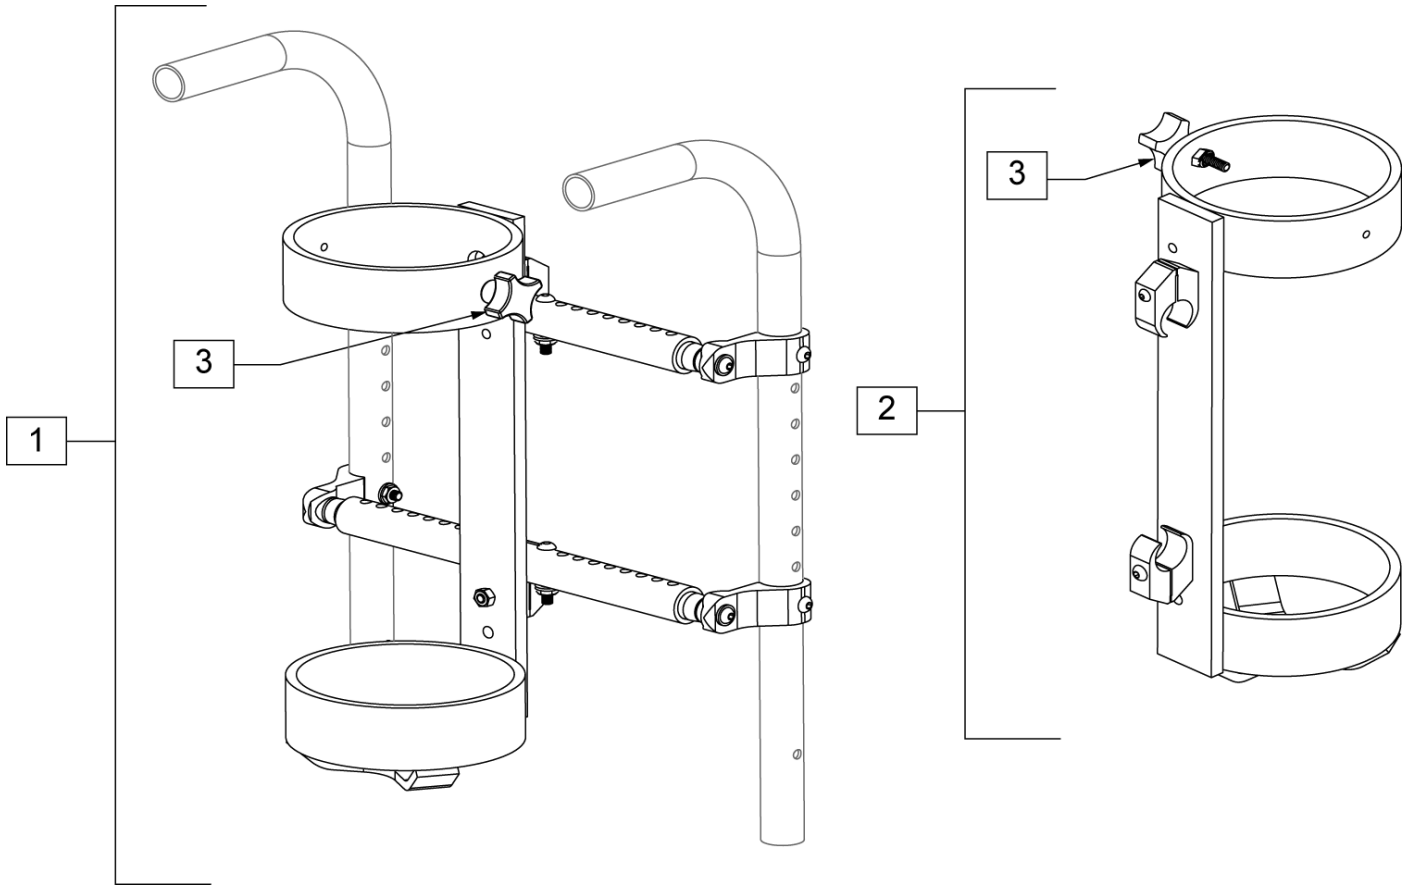

Pos.	Item Number	Description	Remarks
	GEY-4WL	WHEEL LOCK	
2	GEY-BRAKEHD	BRAKE HANDLE	

Pos.	Item Number	Description	Remarks
1	GEY-EXT	EC WHEEL LOCK EXTENSION HANDLE	

Pos.	Item Number	Description	Remarks
1	GEY-OATH	EC OVERHEAD ANTI-THEFT DEVICE	

Pos.	Item Number	Description	Remarks
1	GEY-ATH	EC ANTI-FOLD/ ANTI-THEFT DEVICE	

Pos.	Item Number	Description	Remarks
1	GEY-02	EC OXYGEN TANK HOLDER	
1	GEYB-02	BARIATRIC OXYGEN TANK HOLDER	

Pos.	Item Number	Description	Remarks
1	GEY-IVP	EC TELESCOPING IV POLE	
1	GEYB-IVP	BARIATRIC TELESCOPING IV POLE	