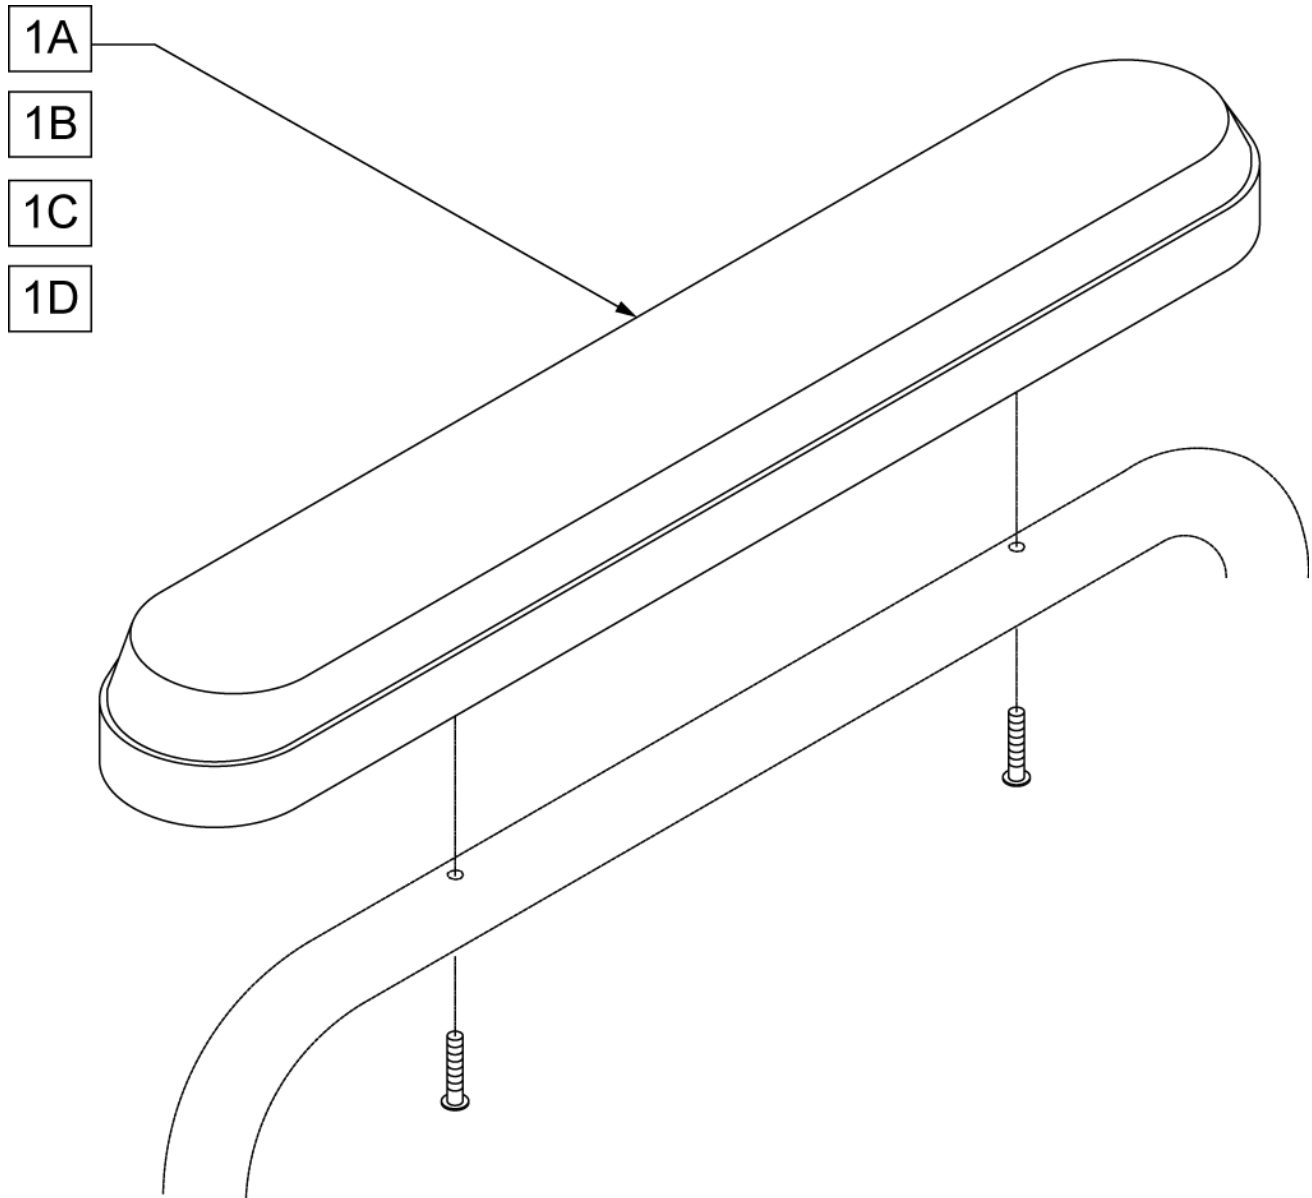

Pos.	Item Number	Description	Remarks
1A	GEY-1TAP	FULL PADDED NYLON ARMPADS W/ HDWR TRANSPORT	
1B	GEY-1AP	FULL PLASTIC ARMPADS W/ HDWR 1000	
1C	GEY-2AP	FULL PADDED VINYL ARMPADS W/ HDWR 2000, 2000HD,RECLINER	
1D	GEY-3AP	FULL PADDED NYLON ARMPADS W/ HDWR 3000, 4000