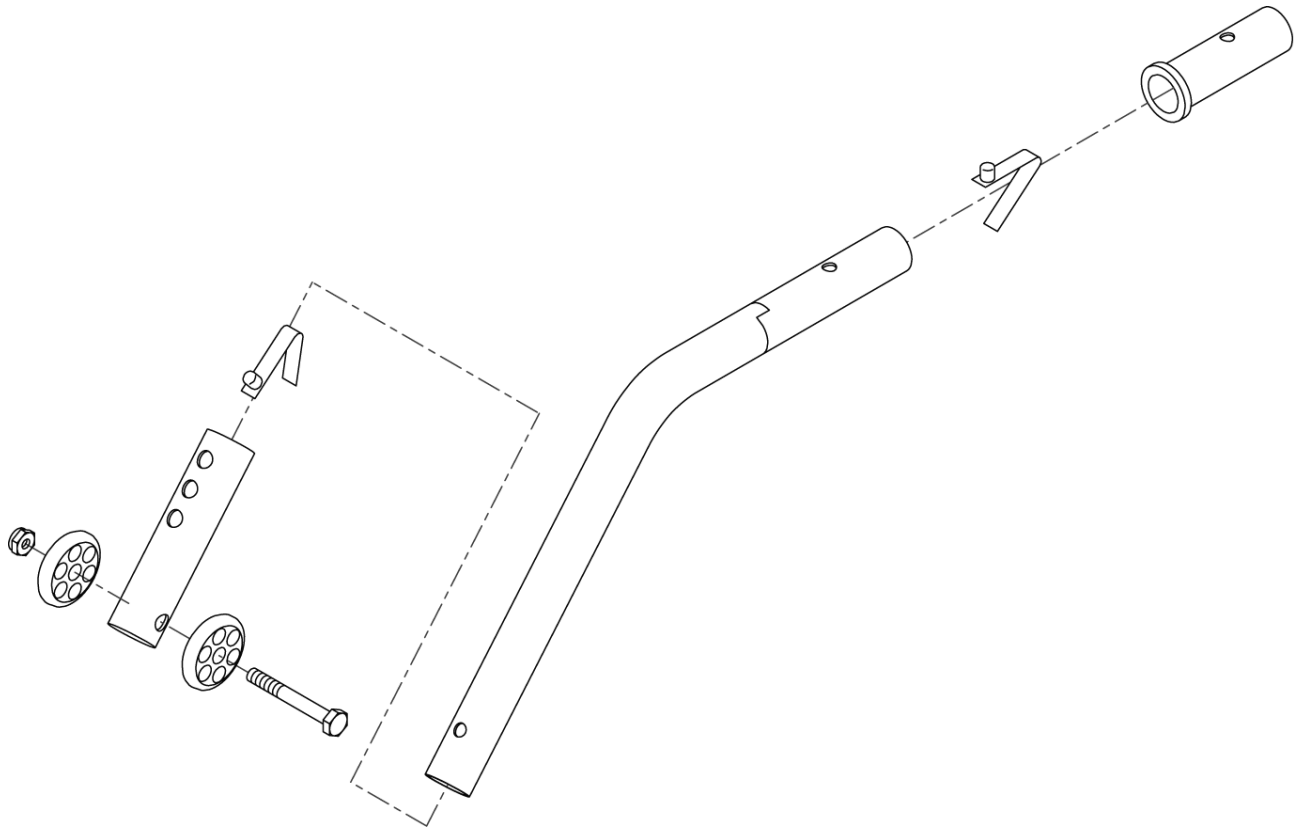

Pos.	Item Number	Description	Remarks
1	GEY-4AT	REAR ANTI-TIPS	4000