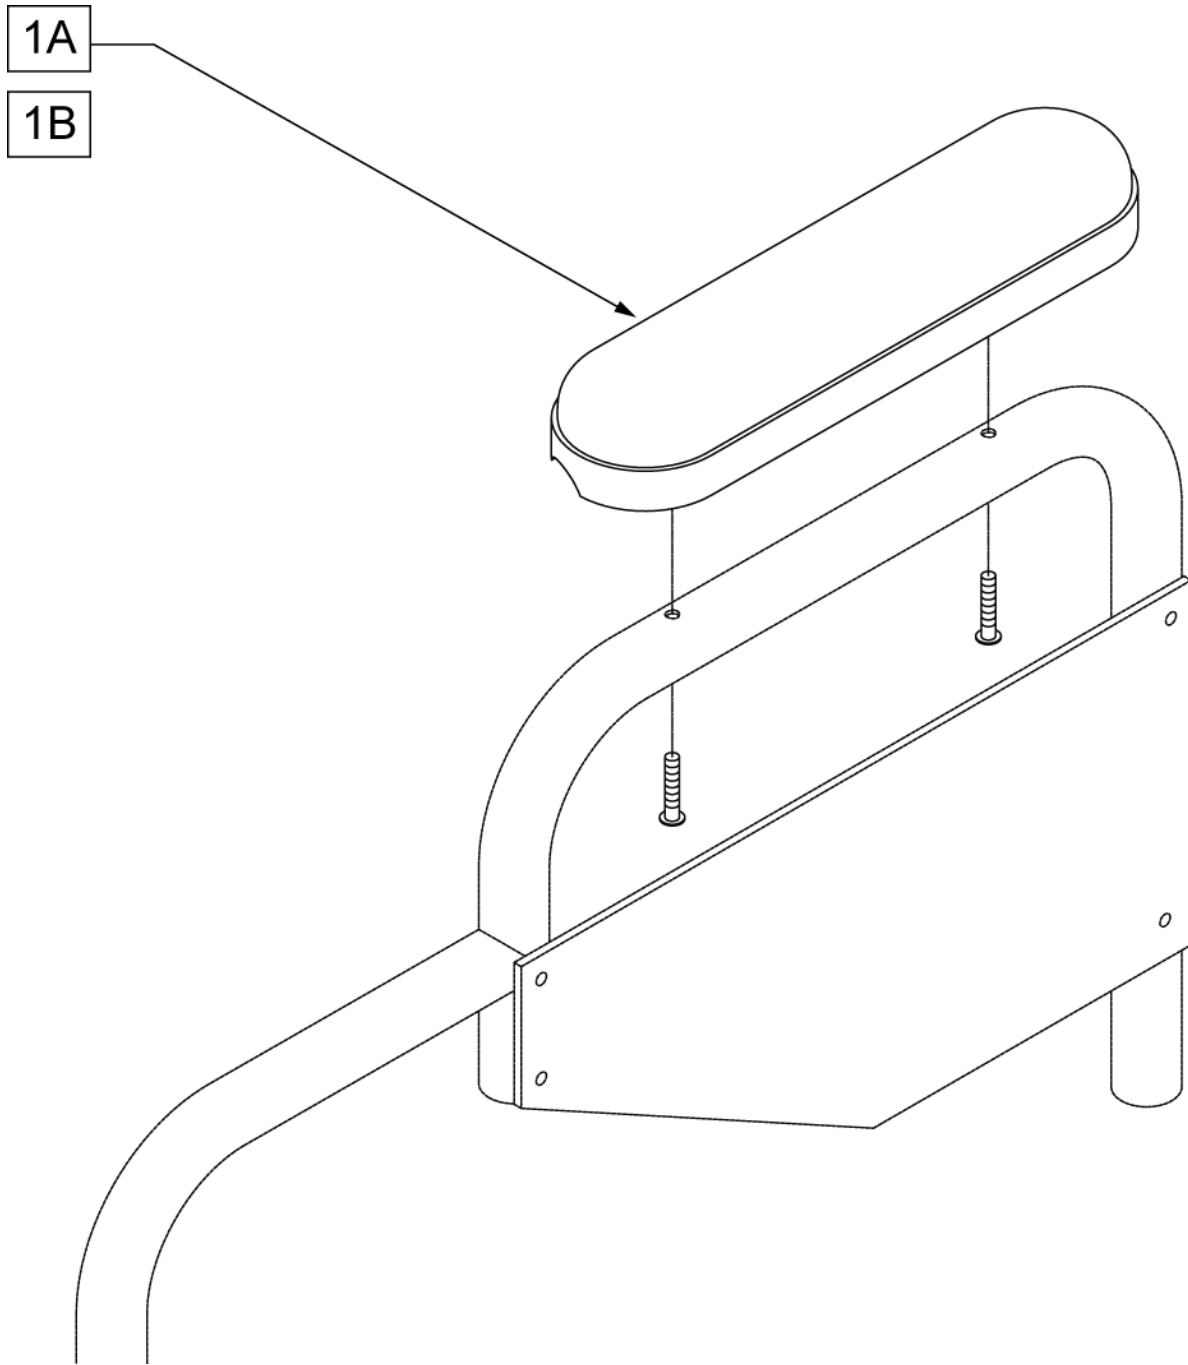

Pos.	Item Number	Description	Remarks
1A	GEY-2APD	DESK PADDED VINYL ARMPADS W/ HDWR 2000, 2000HD, RECLINER	
1B	GEY-3APD	DESK PADDED NYLON ARMPADS W/ HDWR 3000, 4000