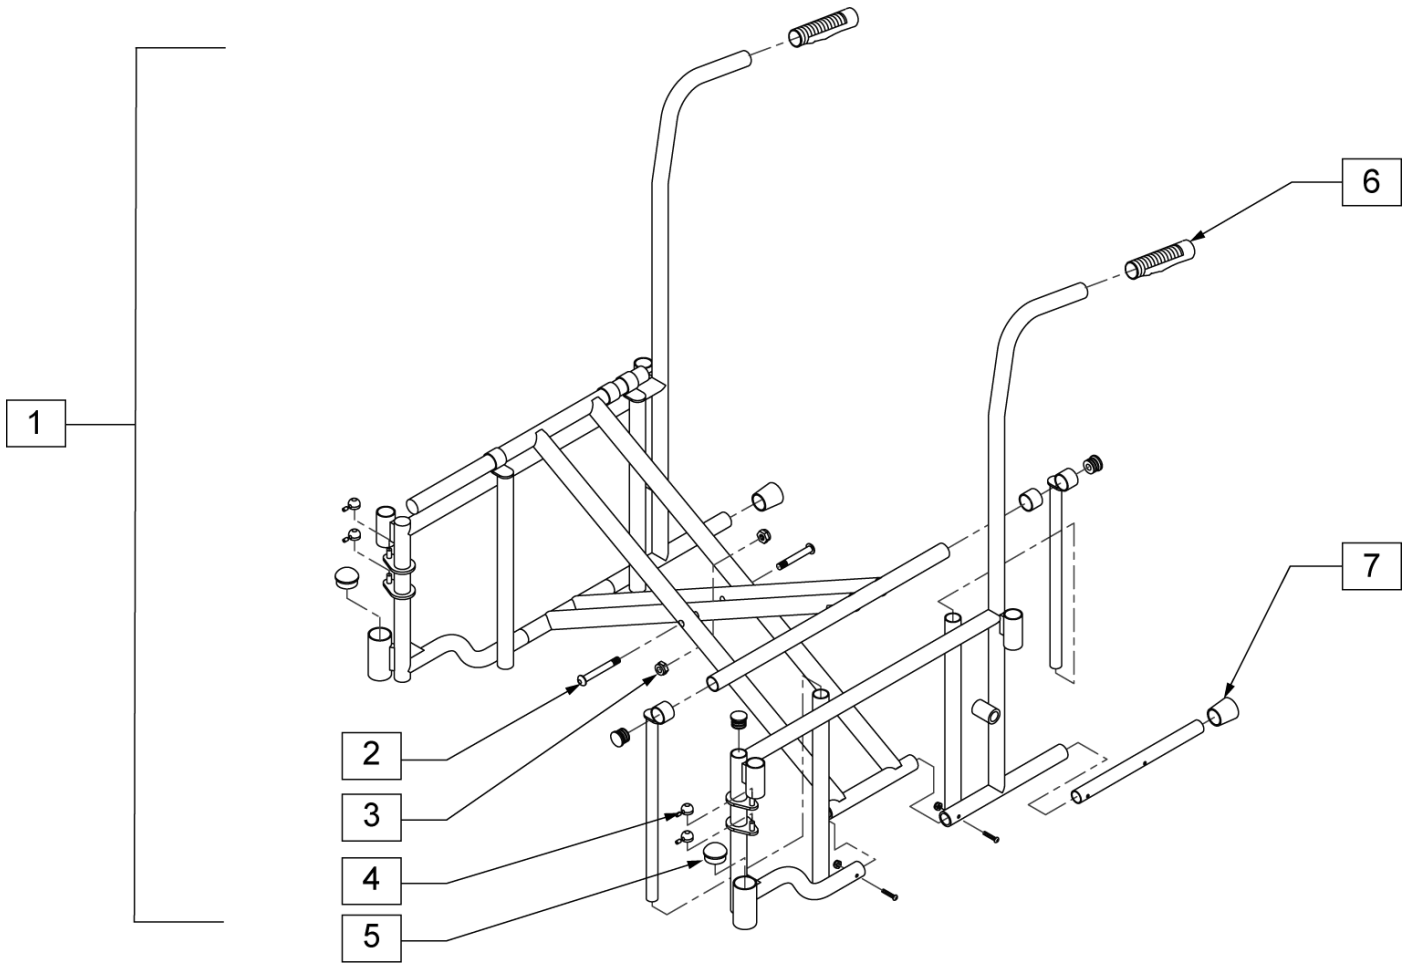

Pos.	Item Number	Description	Remarks
1	GEY-222HDFR	2K FRAME ASSM 16"	
1	GEY-224HDFR	2K FRAME ASSM 18"	
2, 3	GEY-CHDBOLT	1" CROSSBOLT PLUS SPACERS	2000 HD
4	GEY-TIN	ONE PAIR TINNERMAN NUTS	PAIR
5	GEY-CASC	CASTER HOUSING CAPS	
6	GEY-HAND	BACK CANE HANDLES	
7	GEY-STPC	STEPPER TUBE CAPS