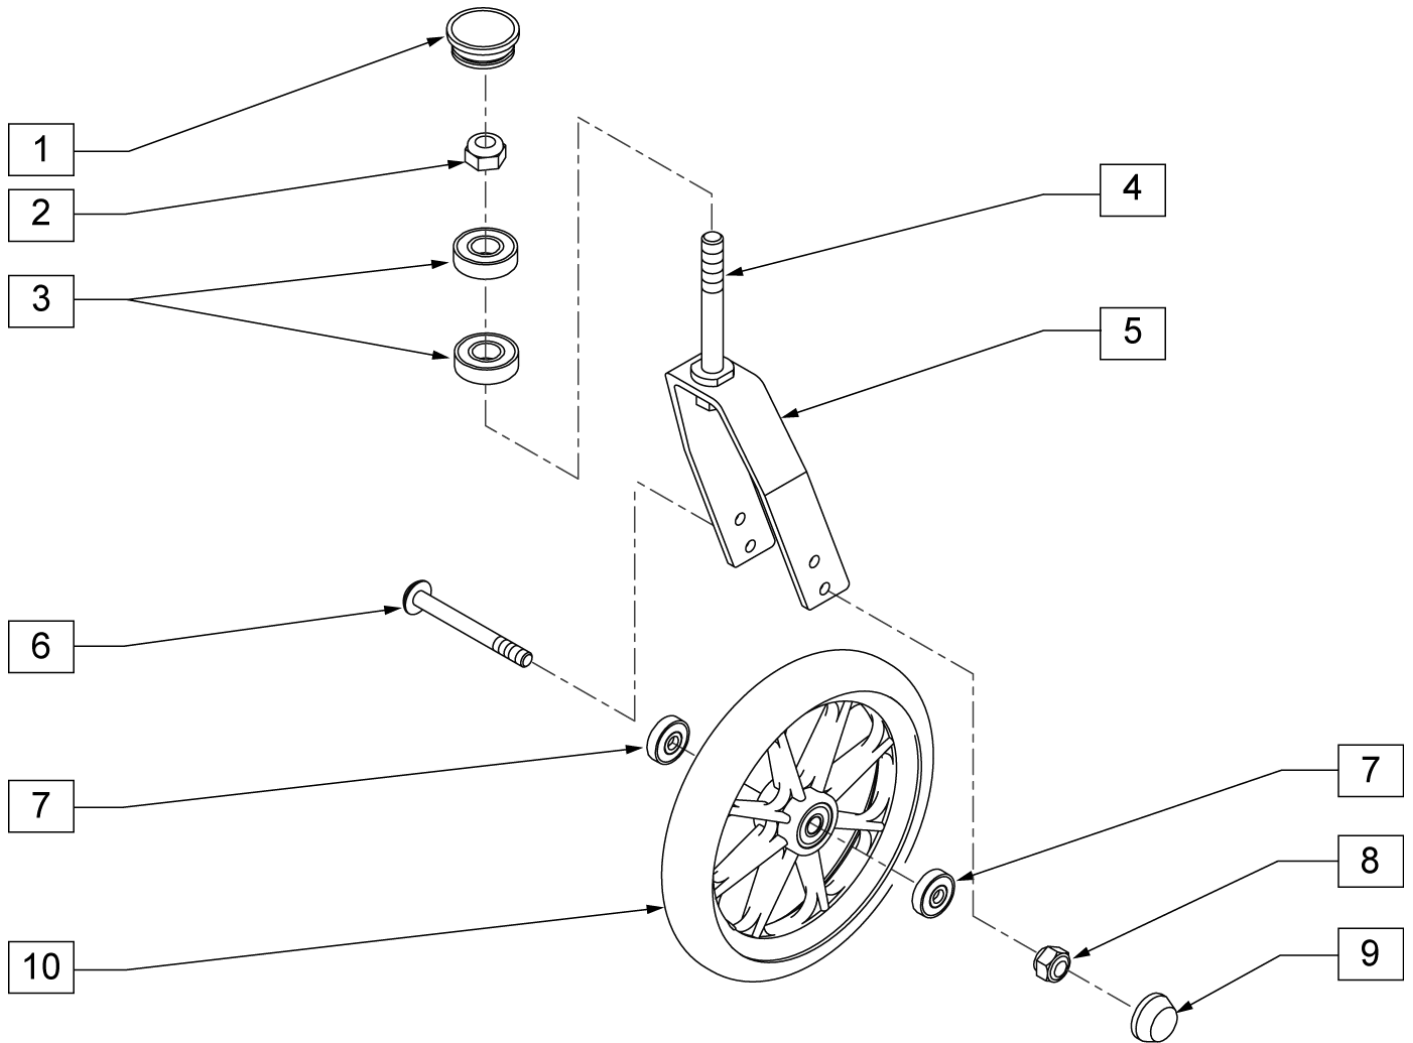

Pos.	Item Number	Description	Remarks
1	GEY-CASC	CASTER HOUSING CAPS	
3, 4	GEY-CASTJR	CAST JOURNAL BEAR & STEM	
6, 7	GEY-CASTBR	CASTER BEARINGS AND STEM	
9	GEY-CASTCAP	CASTER TIR BOLT CAP	
10	GEY-2CA	CASTER