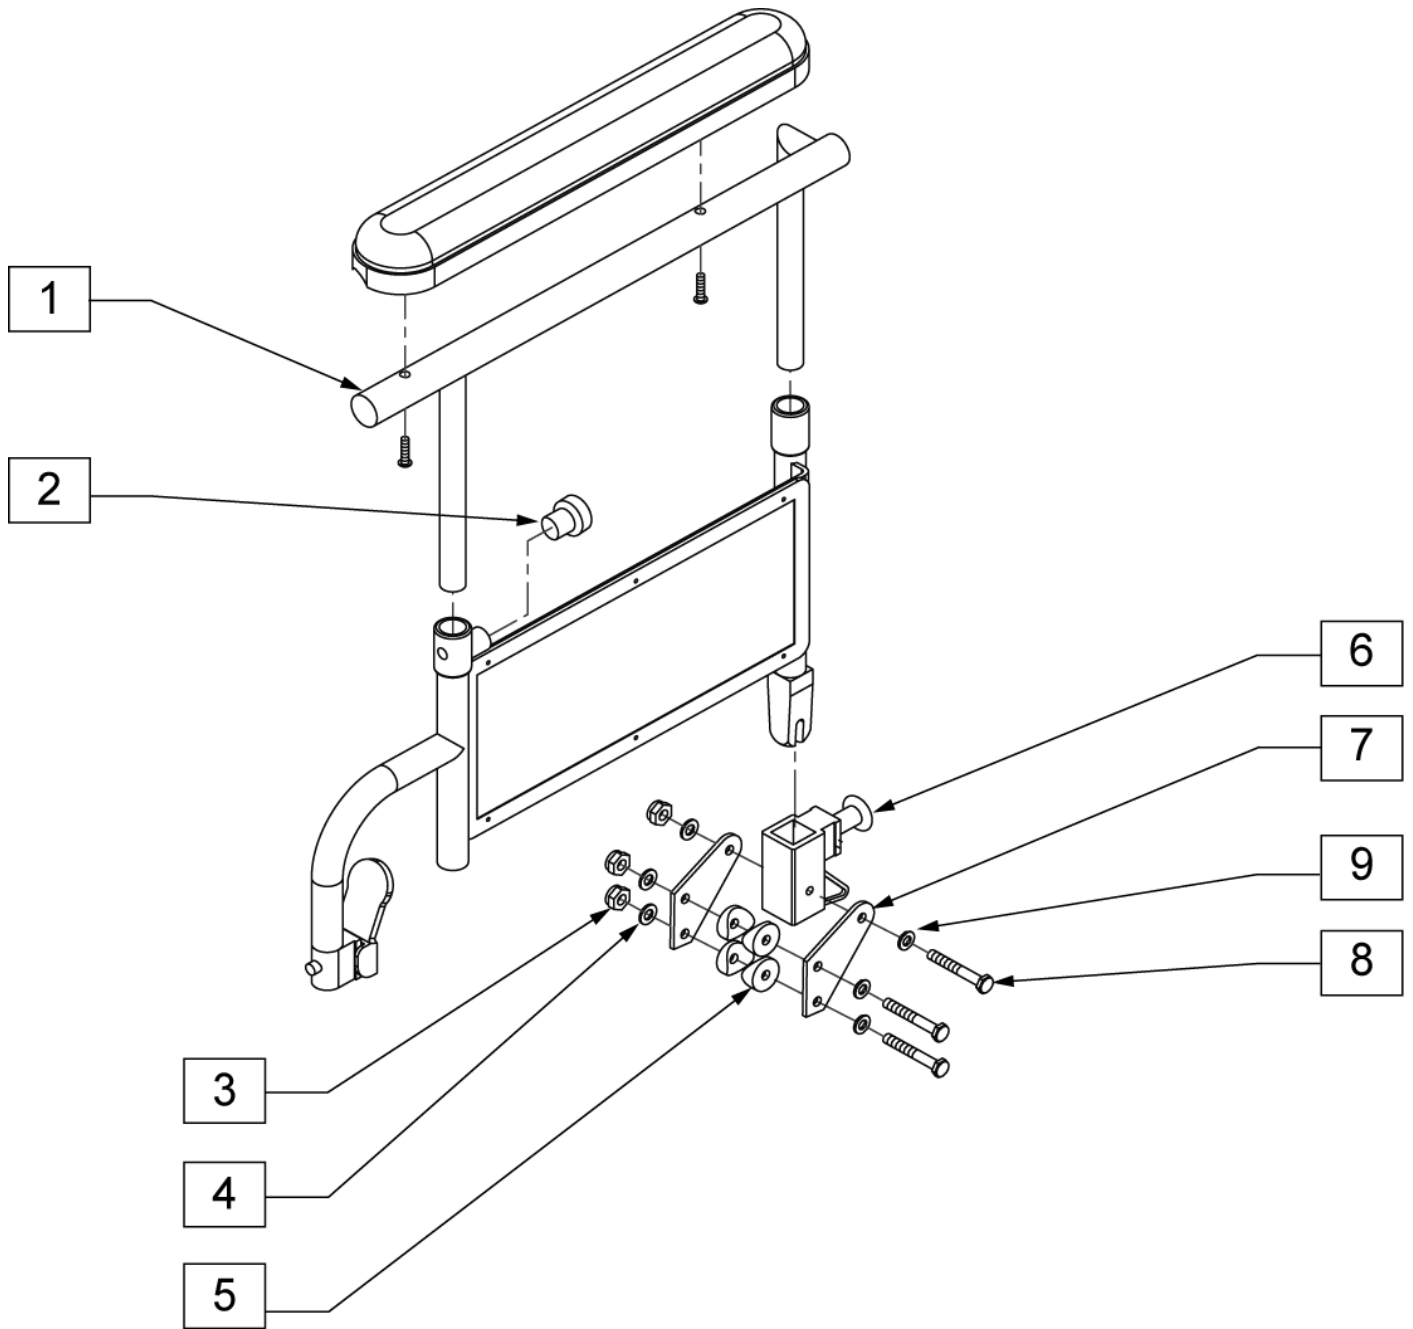

Pos.	Item Number	Description	Remarks
	GEY-4FAFP	ARMREST FULL PADDED	NYLON

Pos.	Item Number	Description	Remarks
1	GEY-HADP	HEIGHT ADJ ARMREST DESK PADDED	
2	GEY-4HAKNOB	HEIGHT ADJ RELEASE KNOB	

Pos.	Item Number	Description	Remarks
1	GEY-HAFP	HEIGHT ADJ ARMREST FULL PADDED	
2	GEY-4HAKNOB	HEIGHT ADJ RELEASE KNOB	

Pos.	Item Number	Description	Remarks
1	GEY-4HADP	HEIGHT ADJUSTABLE ARMREST DESK PADDED	
2	GEY-4HAKNOB	HEIGHT ADJUSTABLE RELEASE KNOB	
3-9	GEY-4ARR	4000 ANGLE ADJUSTABLE ARM RECEIVER	

Pos.	Item Number	Description	Remarks
1	GEY-4HAFP	HEIGHT ADJUSTABLE ARMREST FULL PADDED	
2	GEY-4HAKNOB	HEIGHT ADJUSTABLE RELEASE KNOB	
3-9	GEY-4ARR	4000 ANGLE ADJUSTABLE ARM RECEIVER	