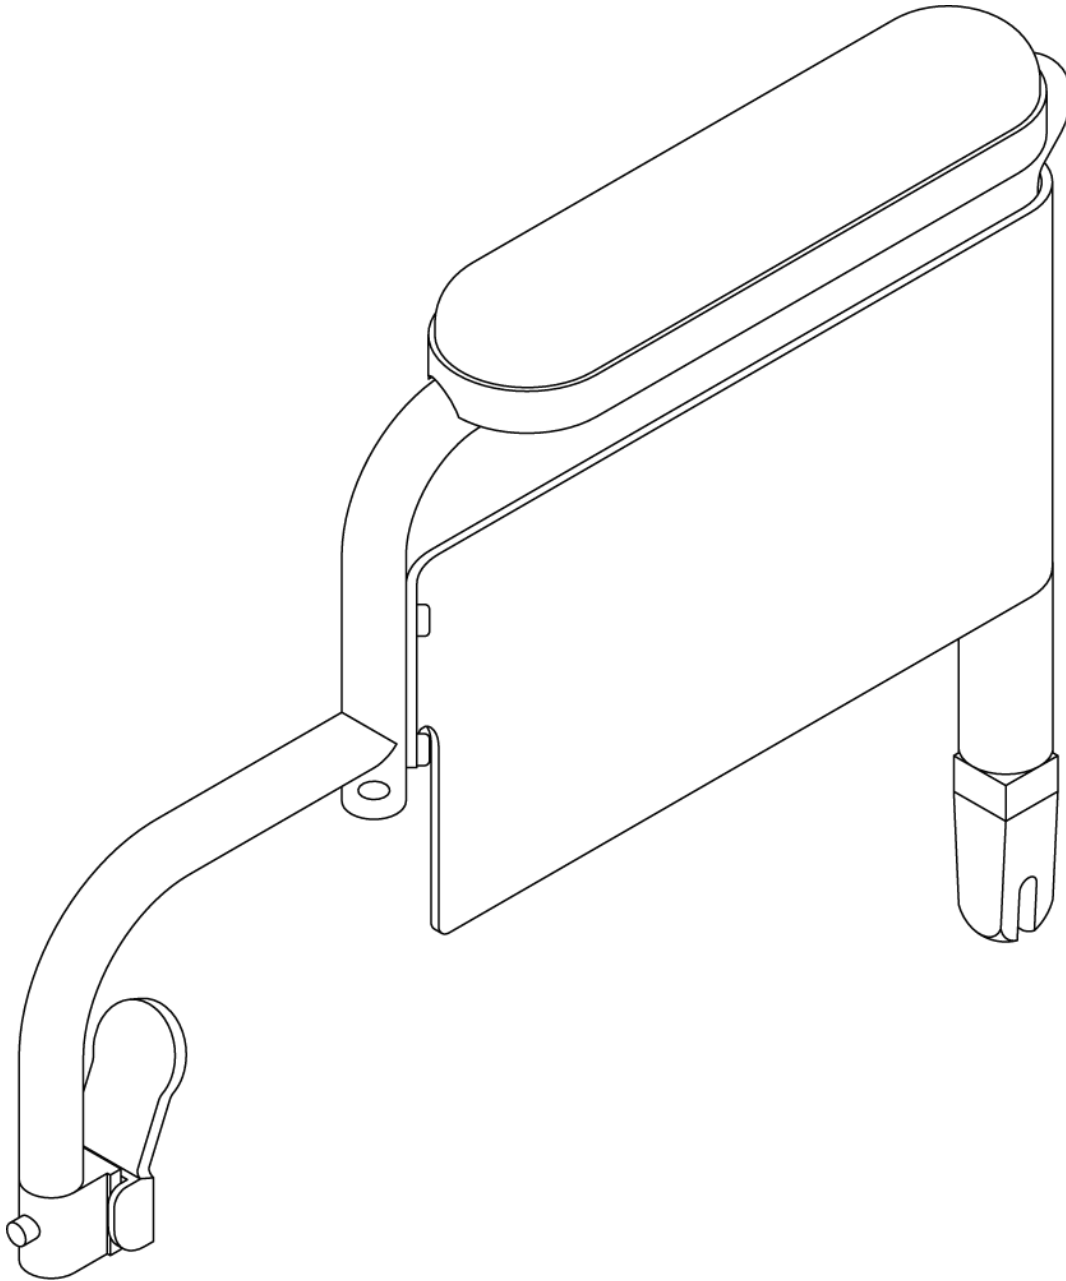

Pos.	Item Number	Description	Remarks
	GEY-4FADP	ARMREST DESK PADDED	NYLON