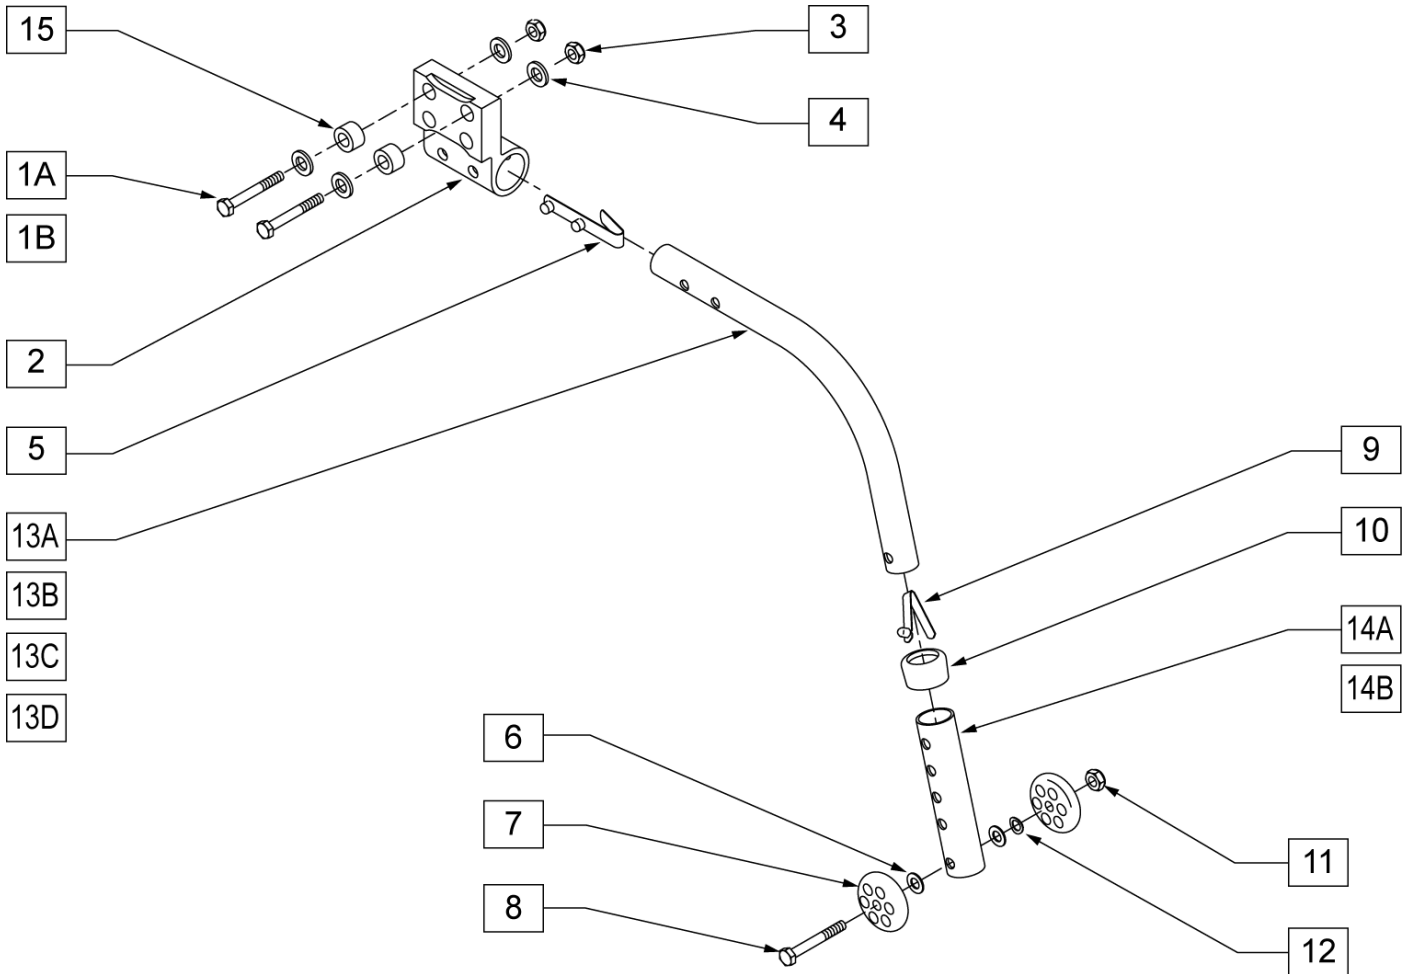

Pos.	Item Number	Description	Remarks
1A-9	GEY-ATL	REAR ANTI TIPPER ADJUST	
1A-10	GEY-4ATL	REAR ANTI TIPPER SUPER HEMI	
1A-10	GEYB-AT	BARIATRIC ANTI TIPPERS