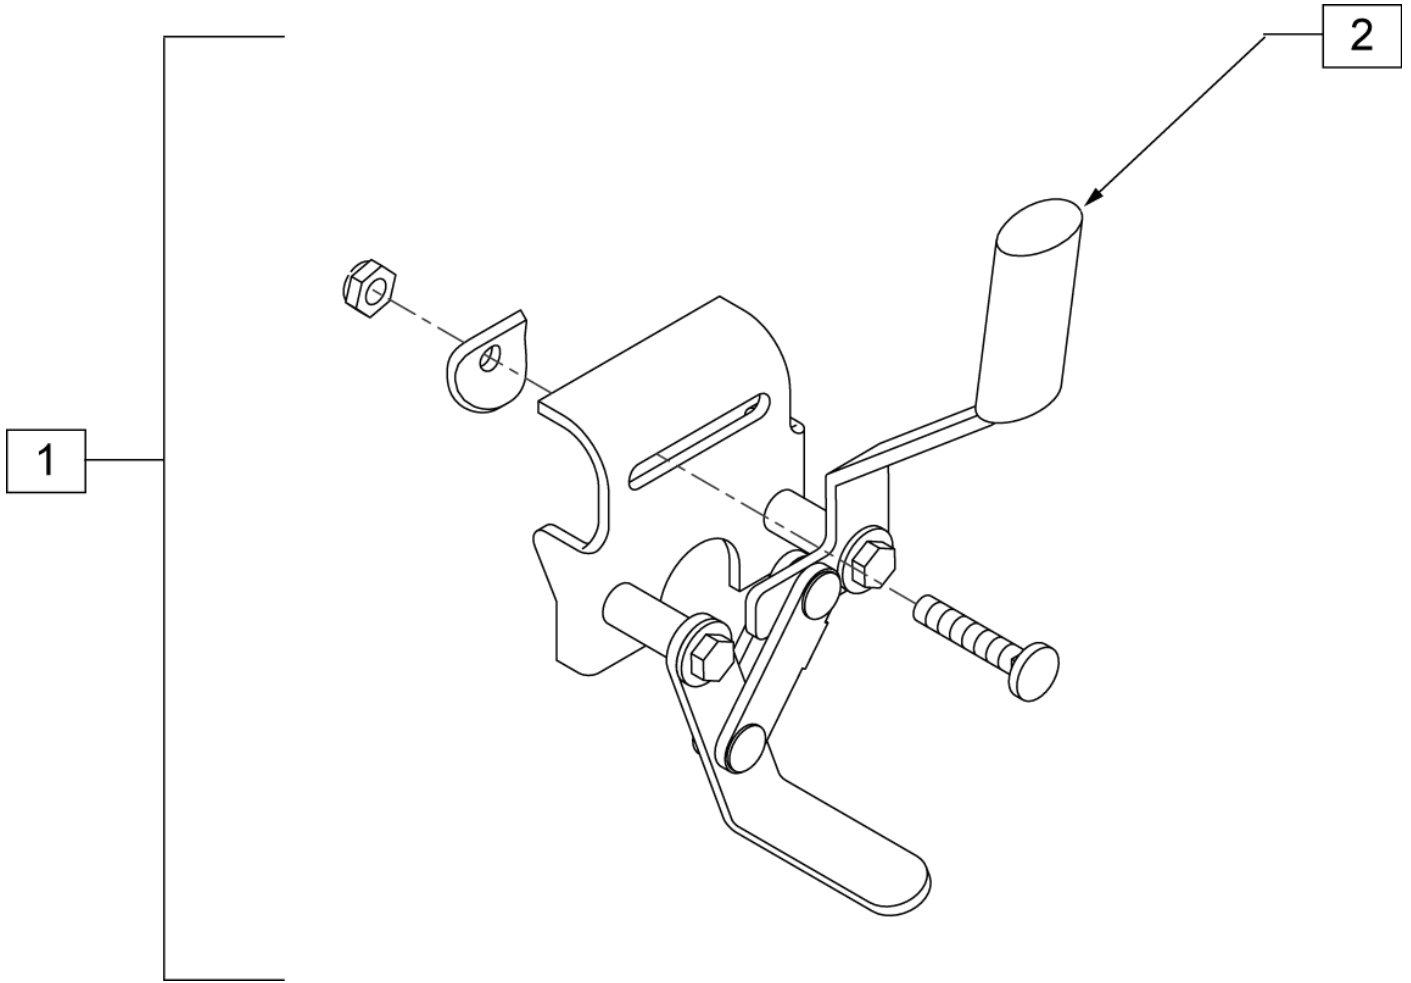

Pos.	Item Number	Description	Remarks
	GEY-1WL	WHEEL LOCK	PAIR
2	GEY-BRAKEHD	BRAKE HANDLE	

Pos.	Item Number	Description	Remarks
	GEY-2WL	WHEEL LOCK	PAIR
2	GEY-BRAKEHD	BRAKE HANDLE	

Pos.	Item Number	Description	Remarks
1	GEY-WDG	AMPUTEE WHEEL LOCK EXTENSION	
1-4	GEY-SHEMI	SUPER HEMI KIT	LOWERS TO 15 3/4"