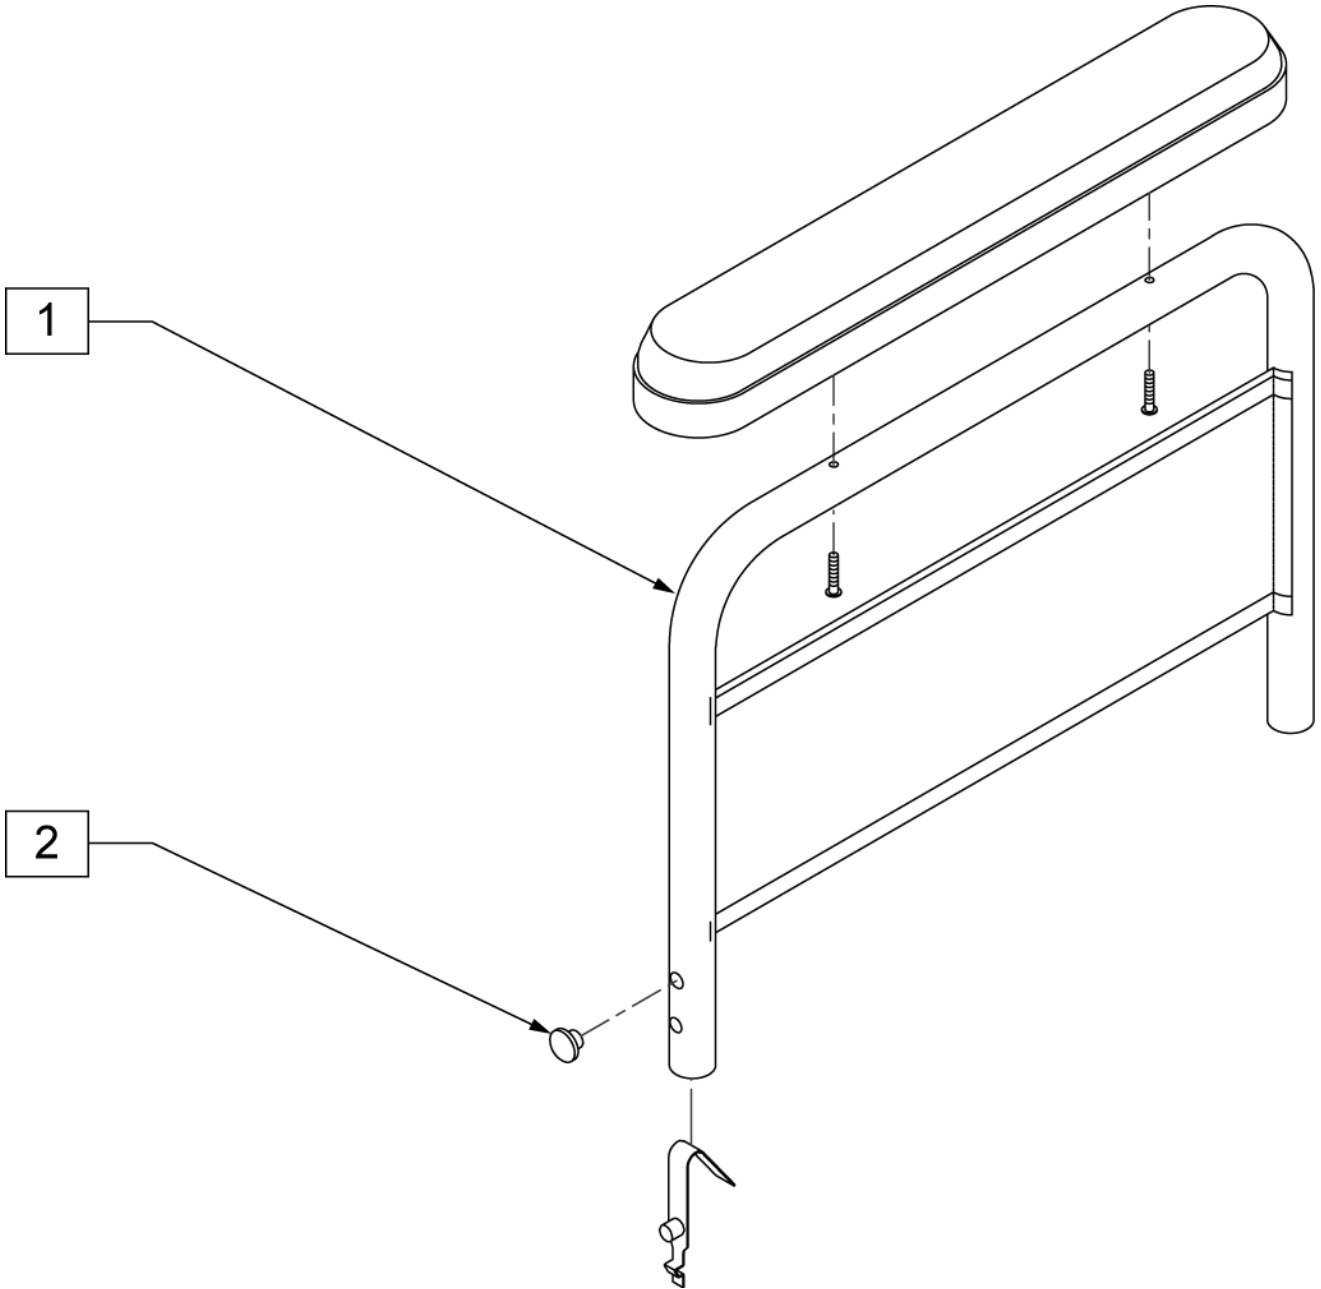

Pos.	Item Number	Description	Remarks
1	GEY-RAFP	EC ARMREST FULL PADDED	
2	GEY-ARMRL	RELEASE ARM BUTTON