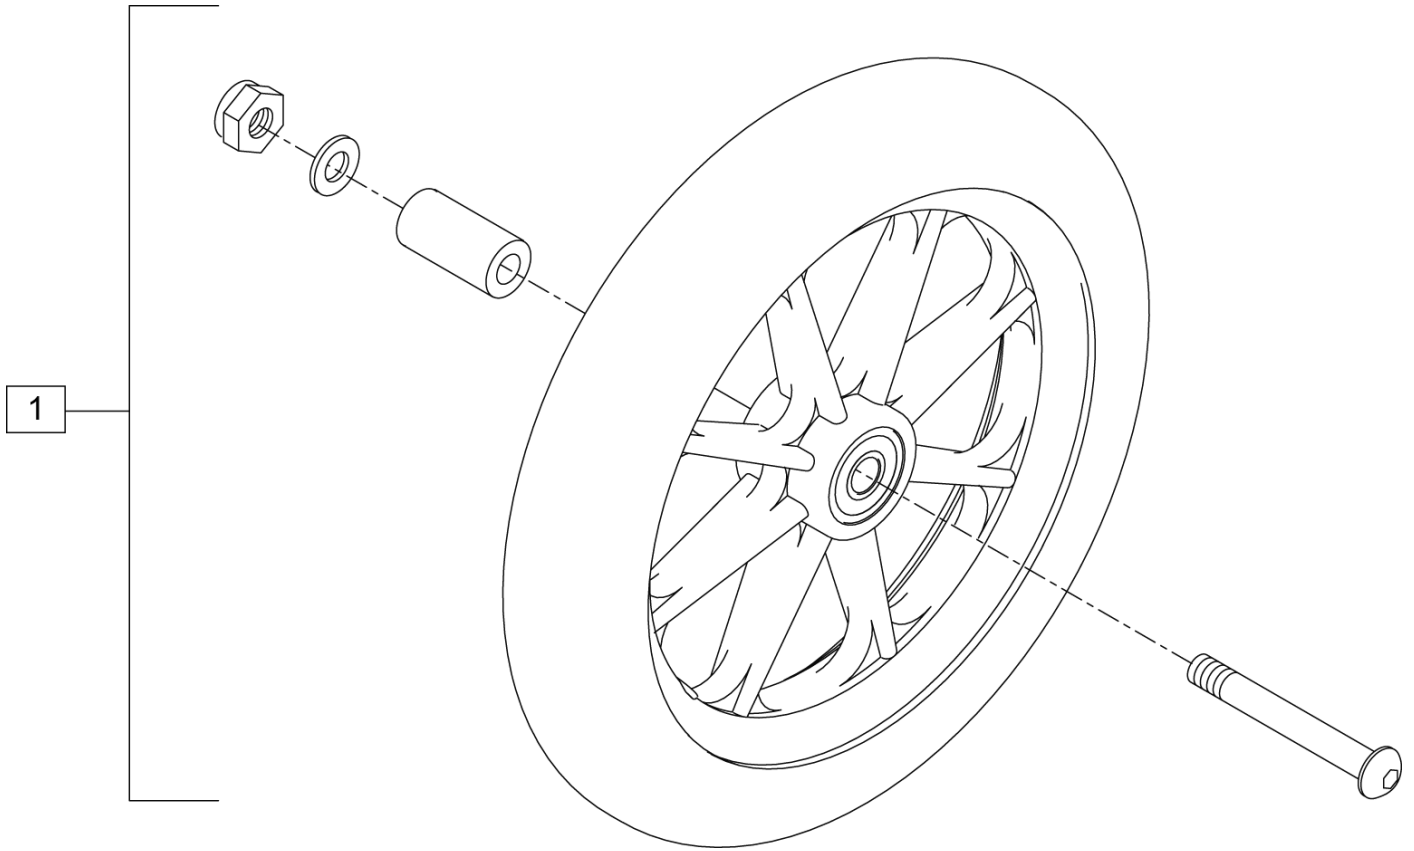

Pos.	Item Number	Description	Remarks
1	GEY-1TWA	1 x 8 WHEELS W/ HARDWARE	PAIR